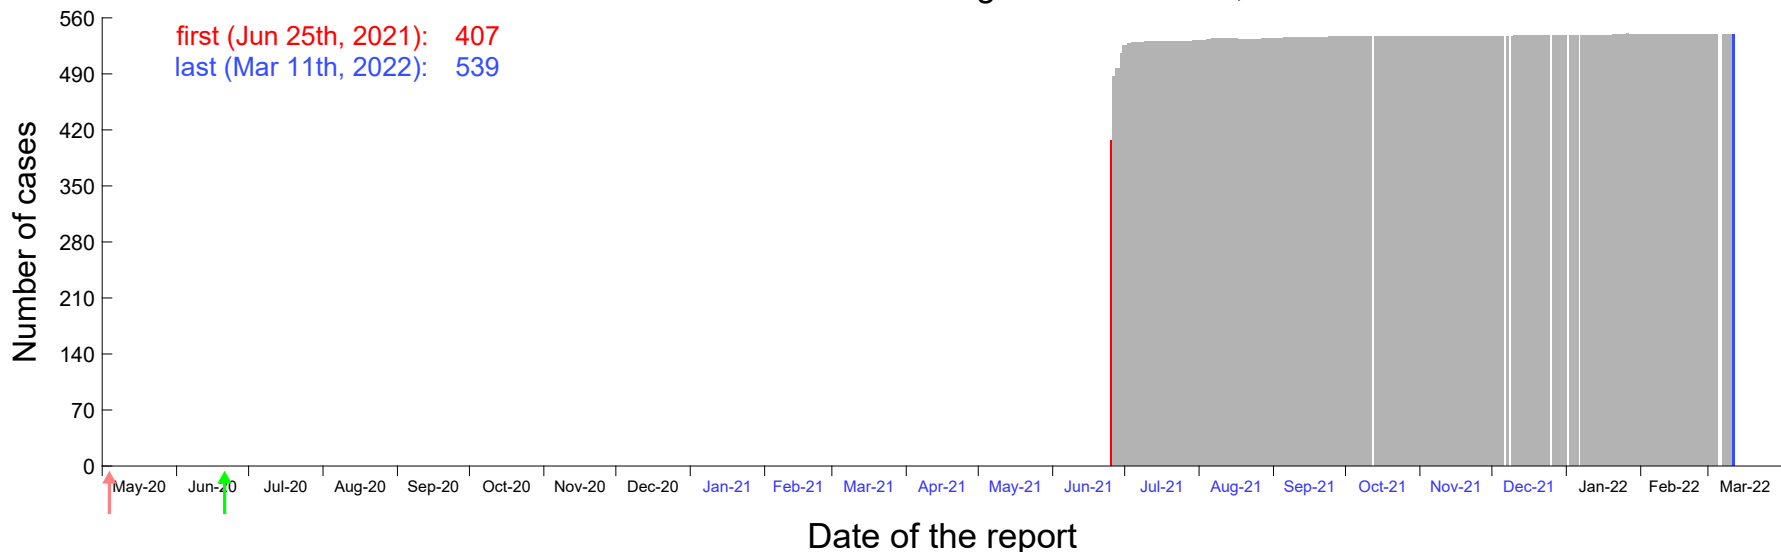

Evolution of the number of cases assigned to Jun 25th, 2021 in Madrid

Evolution of the number of cases assigned to Jun 24th, 2021 in Madrid