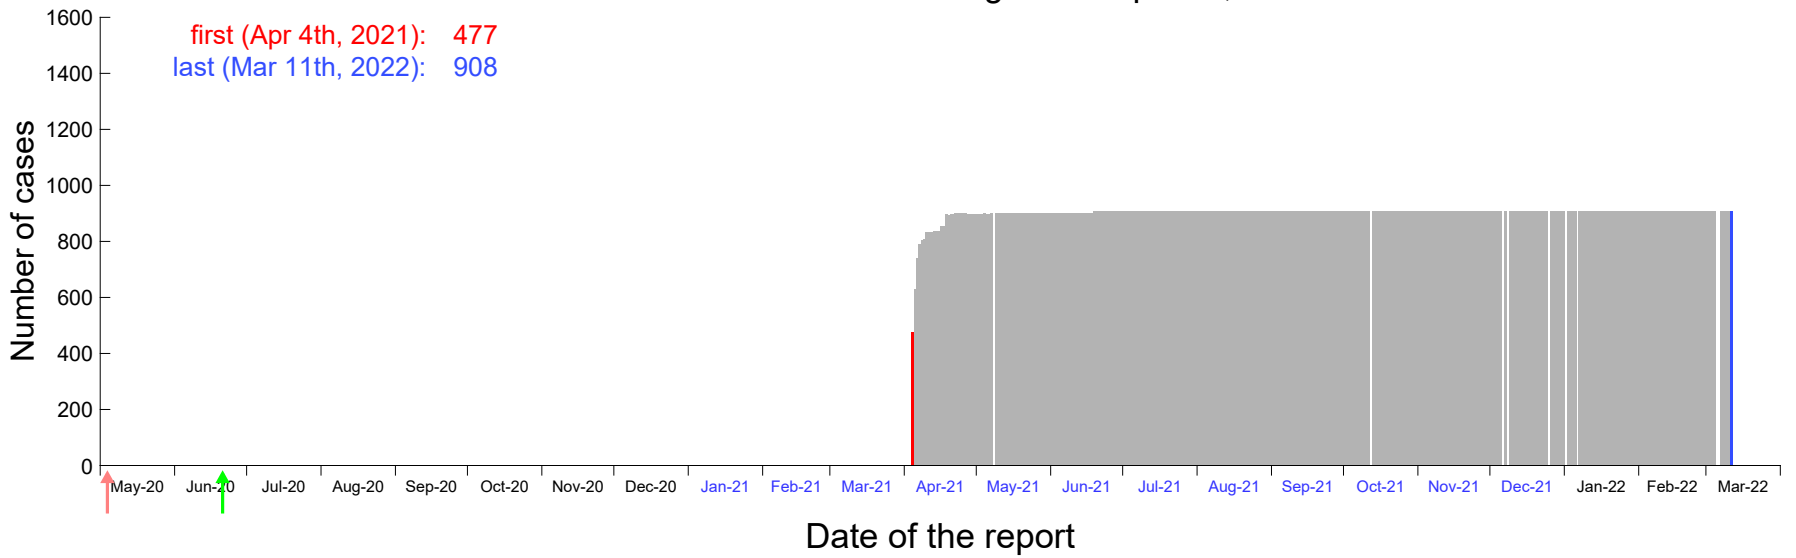

Evolution of the number of cases assigned to Apr 4th, 2021 in Madrid

Evolution of the number of cases assigned to Apr 3rd, 2021 in Madrid