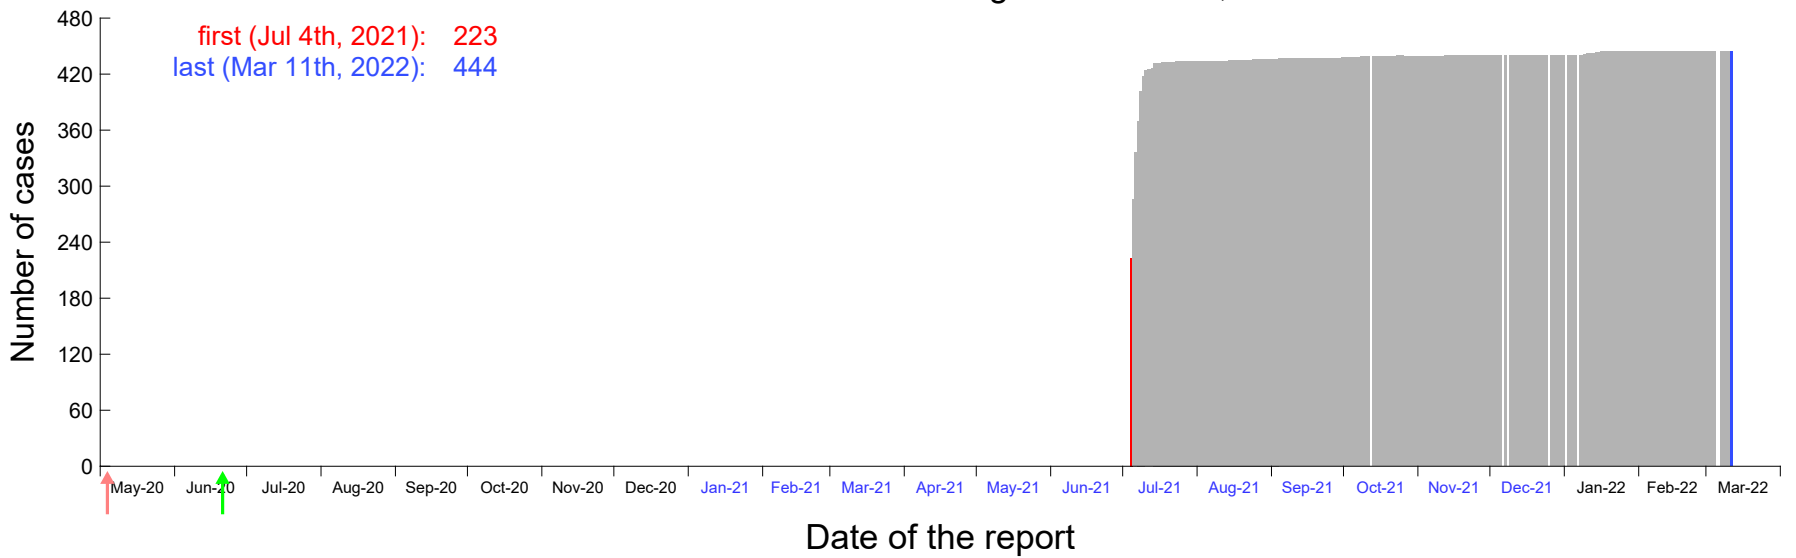

Evolution of the number of cases assigned to Jul 4th, 2021 in Madrid

Evolution of the number of cases assigned to Jul 3rd, 2021 in Madrid