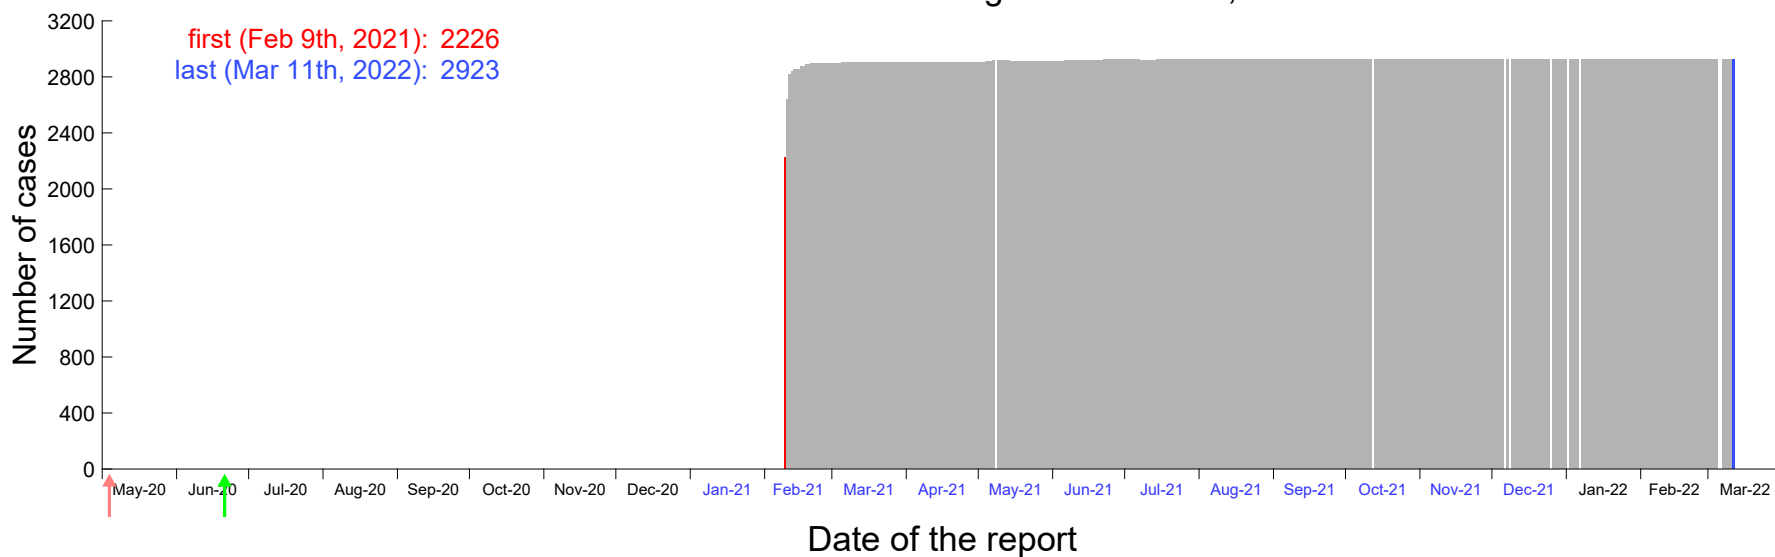

Evolution of the number of cases assigned to Feb 9th, 2021 in Madrid

Evolution of the number of cases assigned to Feb 8th, 2021 in Madrid