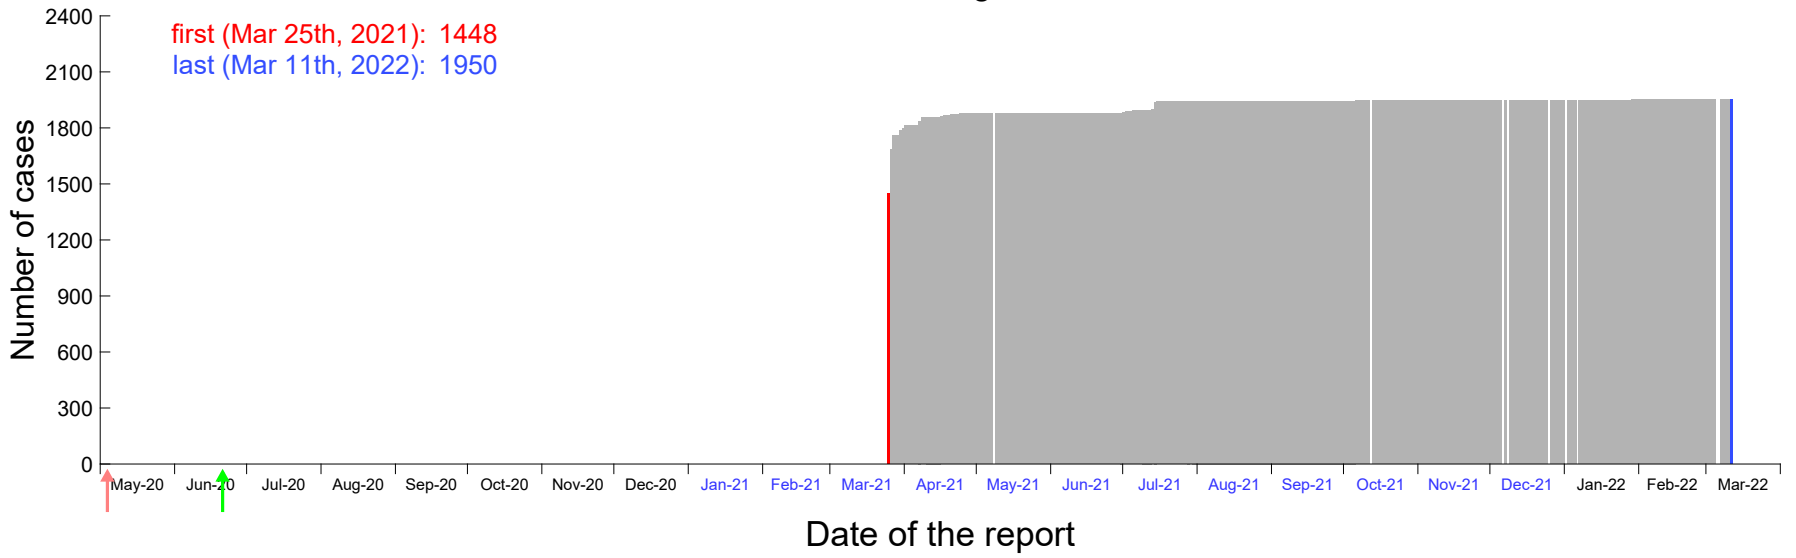

Evolution of the number of cases assigned to Mar 25th, 2021 in Madrid

Evolution of the number of cases assigned to Mar 24th, 2021 in Madrid