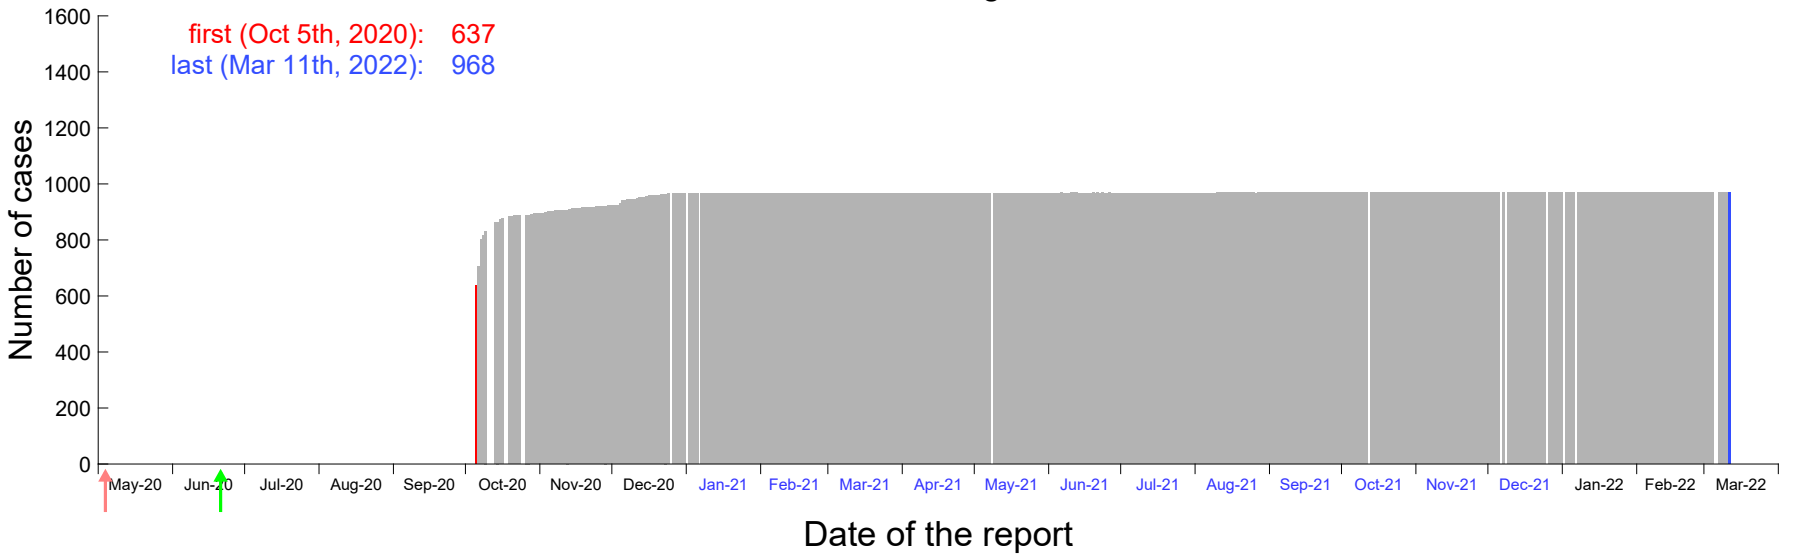

Evolution of the number of cases assigned to Oct 4th, 2020 in Madrid

Evolution of the number of cases assigned to Oct 3rd, 2020 in Madrid