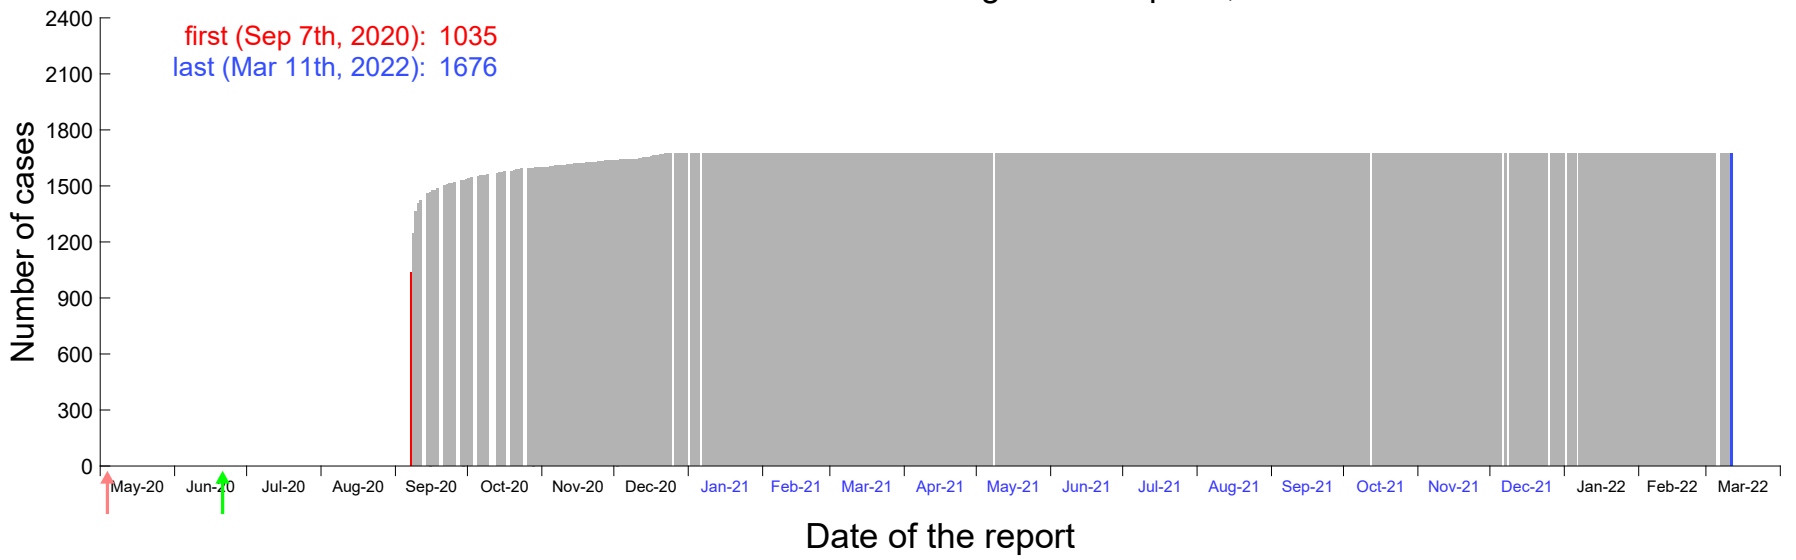

Evolution of the number of cases assigned to Sep 6th, 2020 in Madrid

Evolution of the number of cases assigned to Sep 5th, 2020 in Madrid