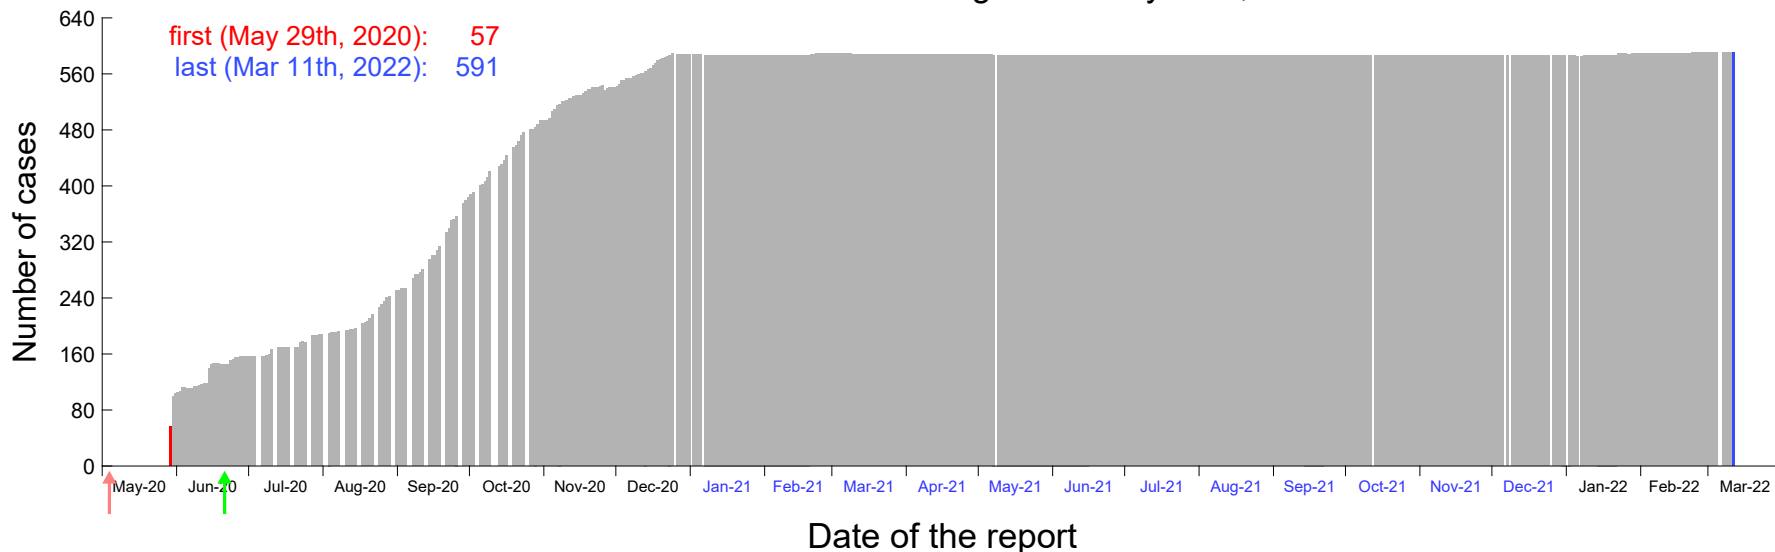

Evolution of the number of cases assigned to May 21st, 2020 in Madrid

Evolution of the number of cases assigned to May 22nd, 2020 in Madrid

Evolution of the number of cases assigned to May 23rd, 2020 in Madrid

Evolution of the number of cases assigned to May 24th, 2020 in Madrid

Evolution of the number of cases assigned to May 25th, 2020 in Madrid

Evolution of the number of cases assigned to May 26th, 2020 in Madrid

Evolution of the number of cases assigned to May 27th, 2020 in Madrid

Evolution of the number of cases assigned to May 28th, 2020 in Madrid

Evolution of the number of cases assigned to May 29th, 2020 in Madrid