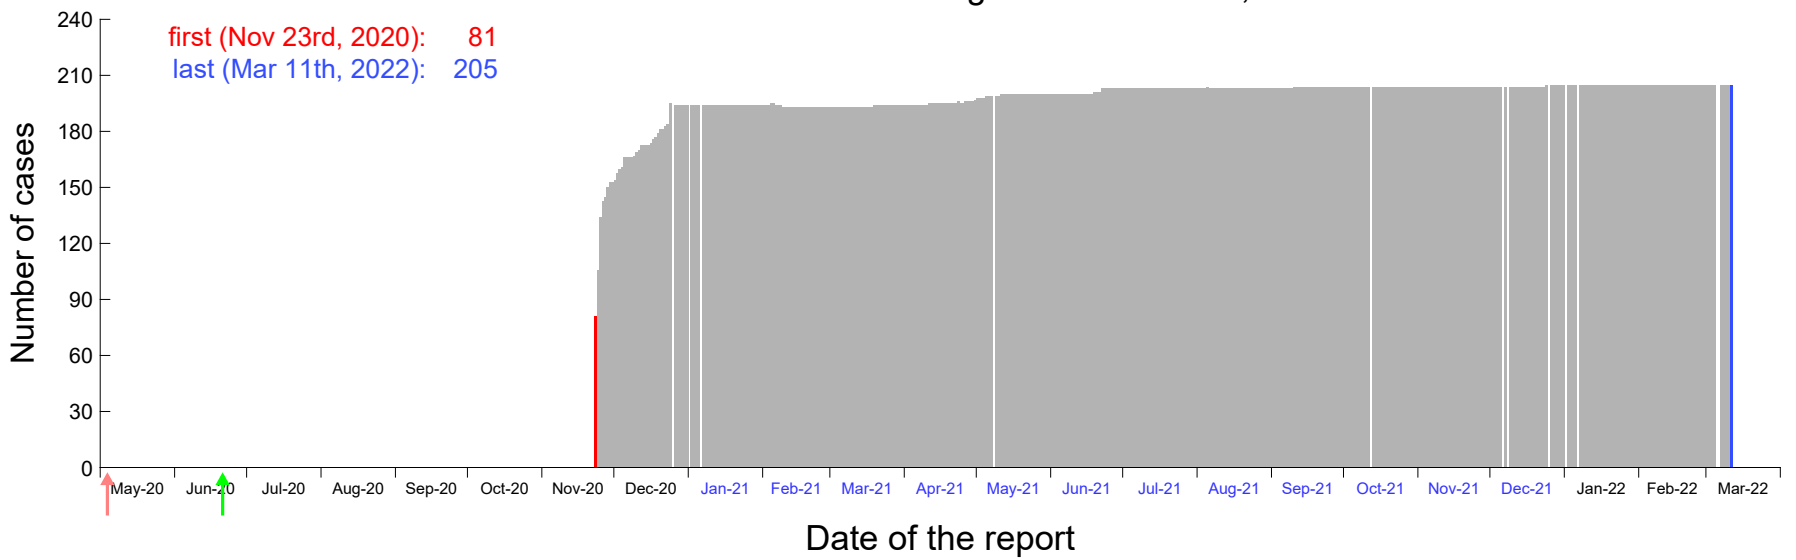

Evolution of the number of cases assigned to Nov 23rd, 2020 in Madrid

Evolution of the number of cases assigned to Nov 22nd, 2020 in Madrid