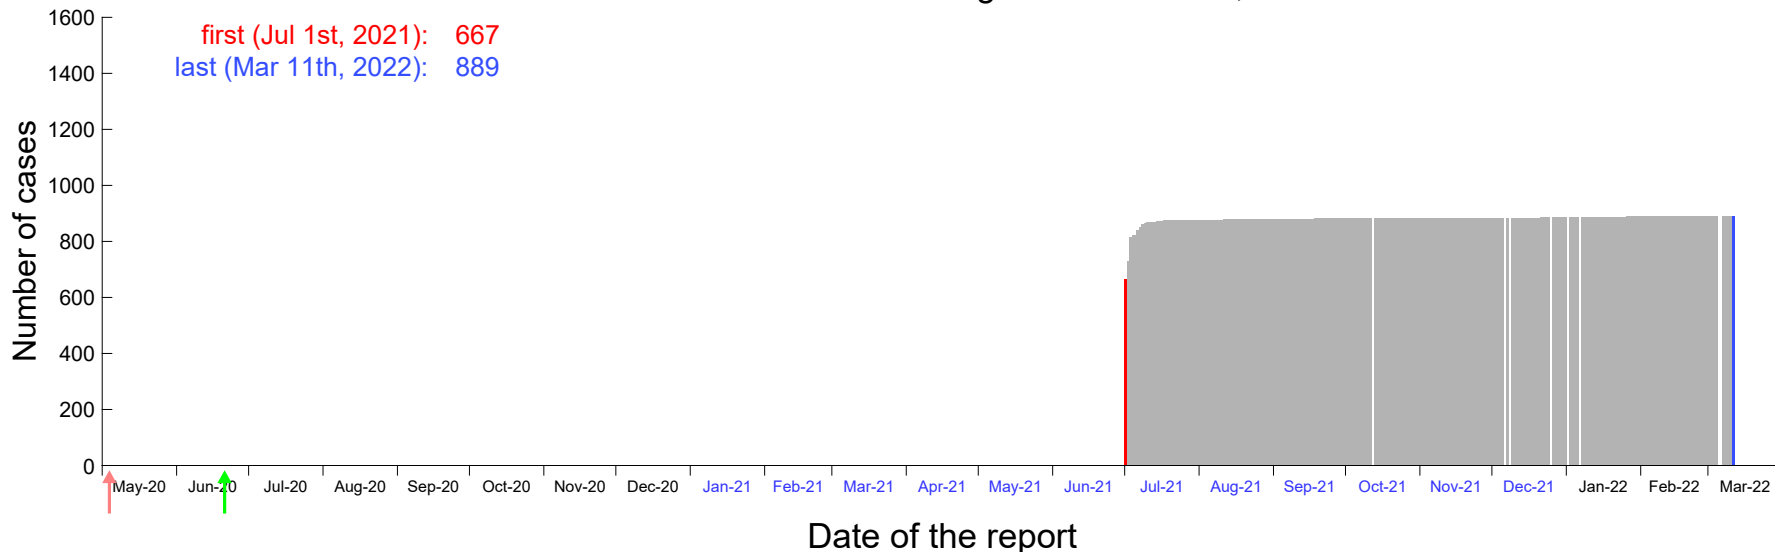

Evolution of the number of cases assigned to Jul 1st, 2021 in Madrid

Evolution of the number of cases assigned to Jun 30th, 2021 in Madrid