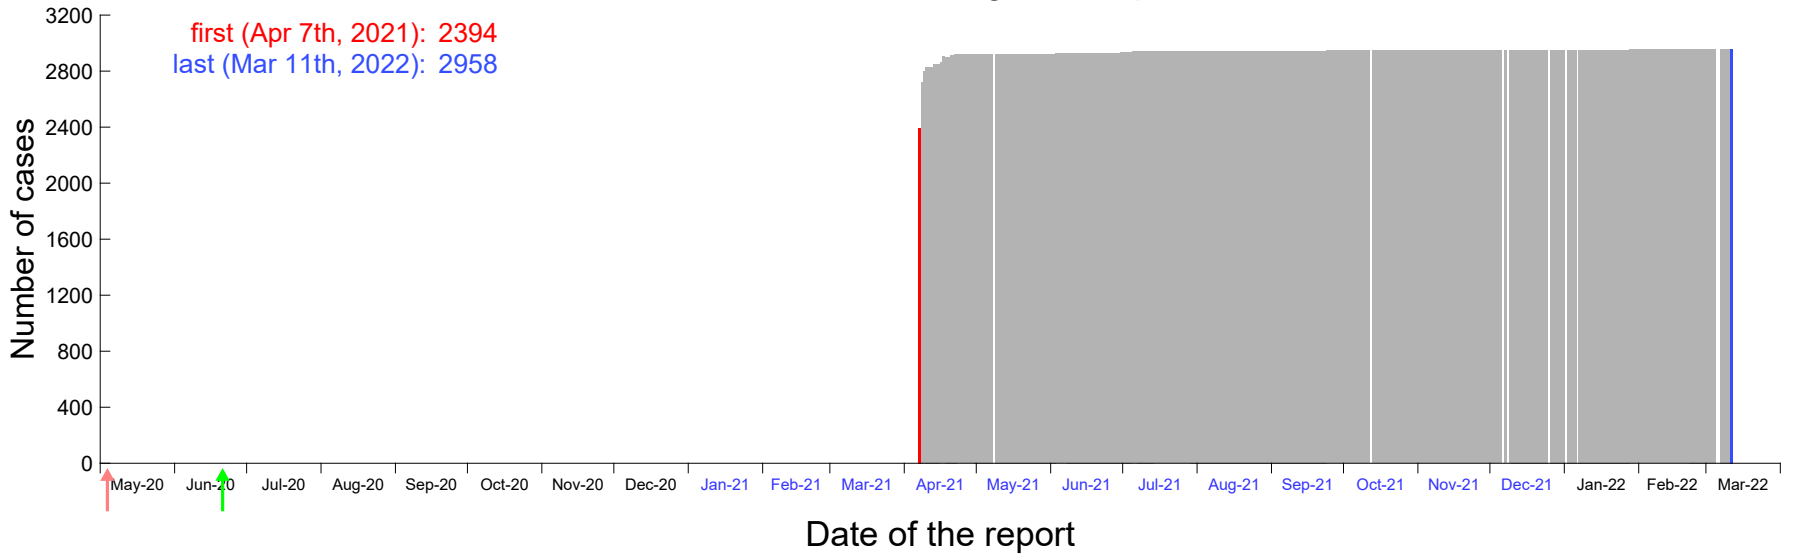

Evolution of the number of cases assigned to Apr 7th, 2021 in Madrid

Evolution of the number of cases assigned to Apr 6th, 2021 in Madrid