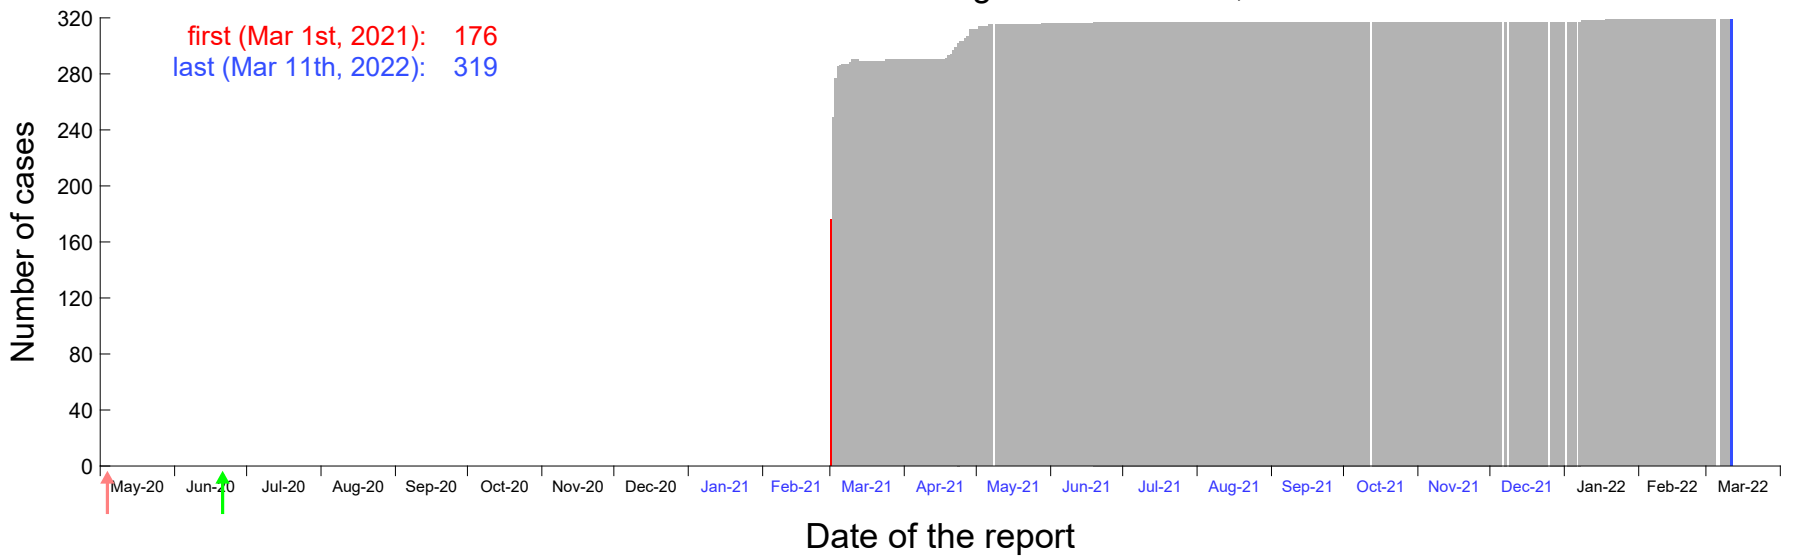

Evolution of the number of cases assigned to Mar 1st, 2021 in Madrid

Evolution of the number of cases assigned to Feb 28th, 2021 in Madrid