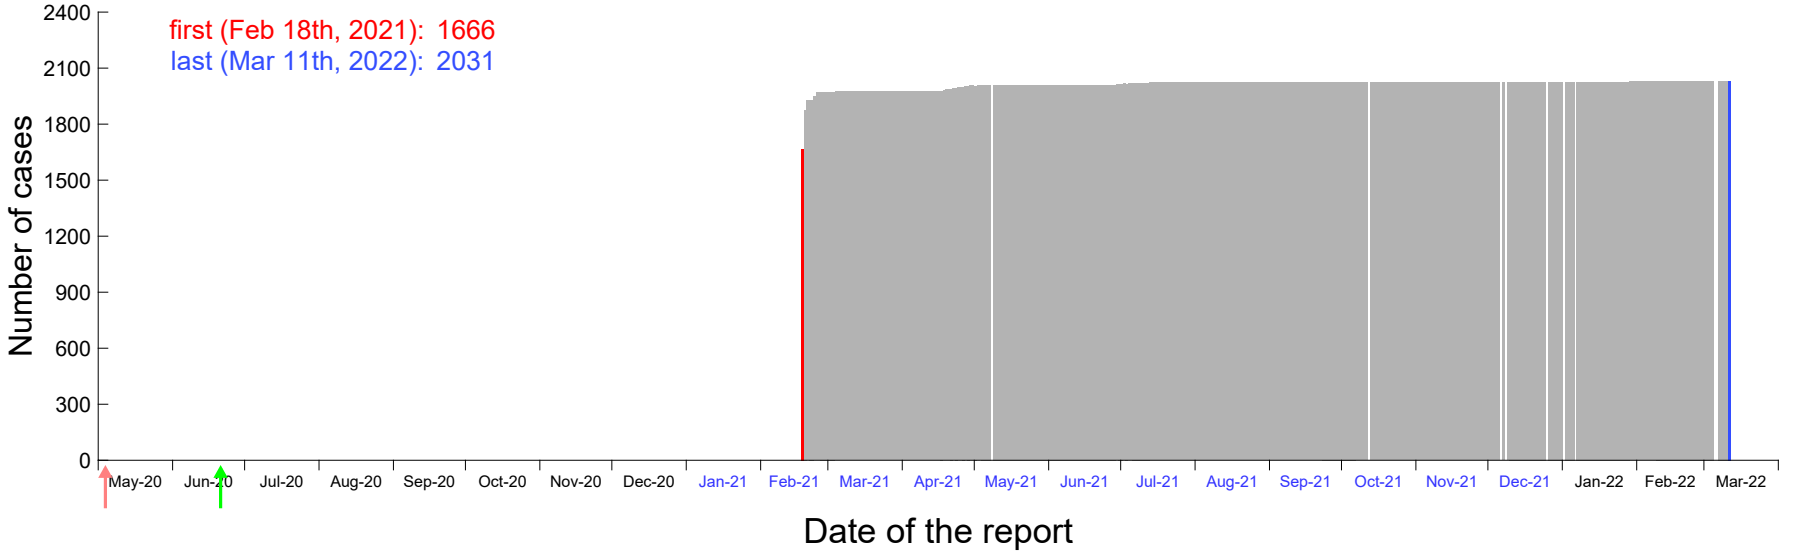

Evolution of the number of cases assigned to Feb 18th, 2021 in Madrid

Evolution of the number of cases assigned to Feb 17th, 2021 in Madrid