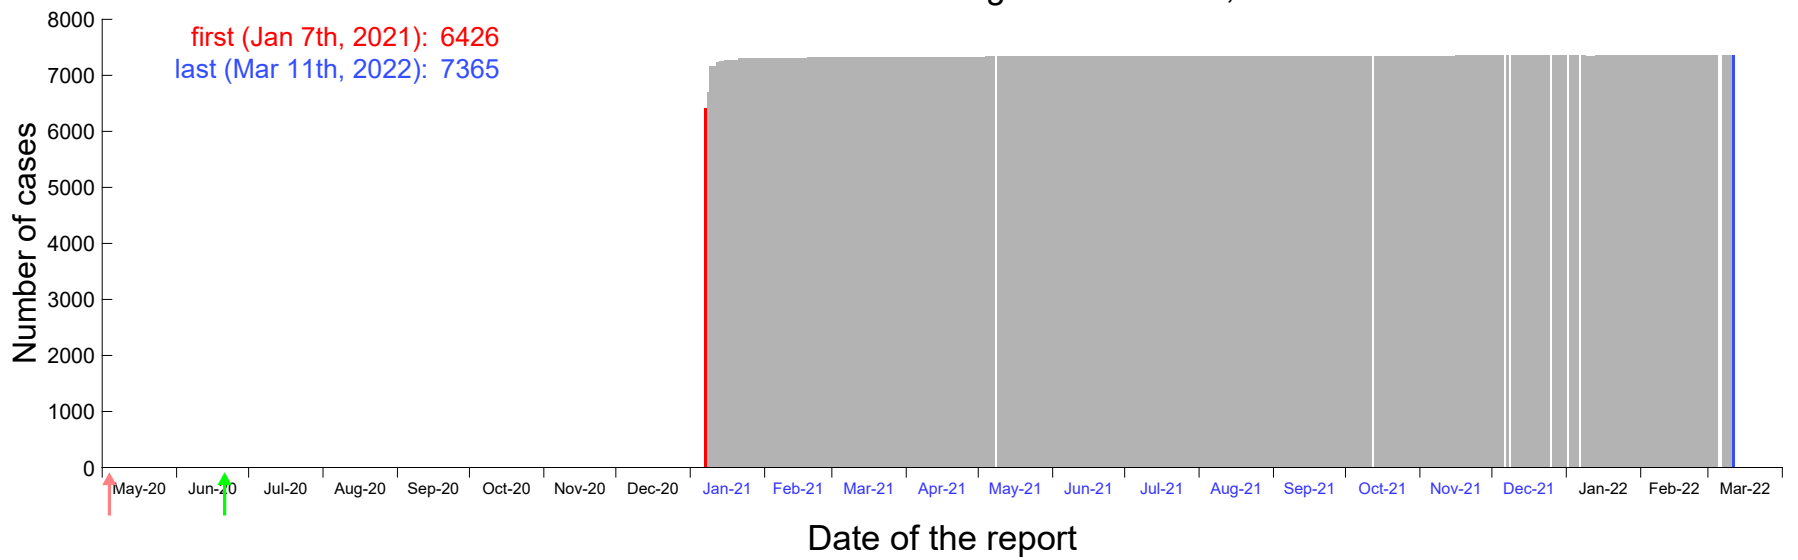

Evolution of the number of cases assigned to Jan 6th, 2021 in Madrid

Evolution of the number of cases assigned to Jan 5th, 2021 in Madrid