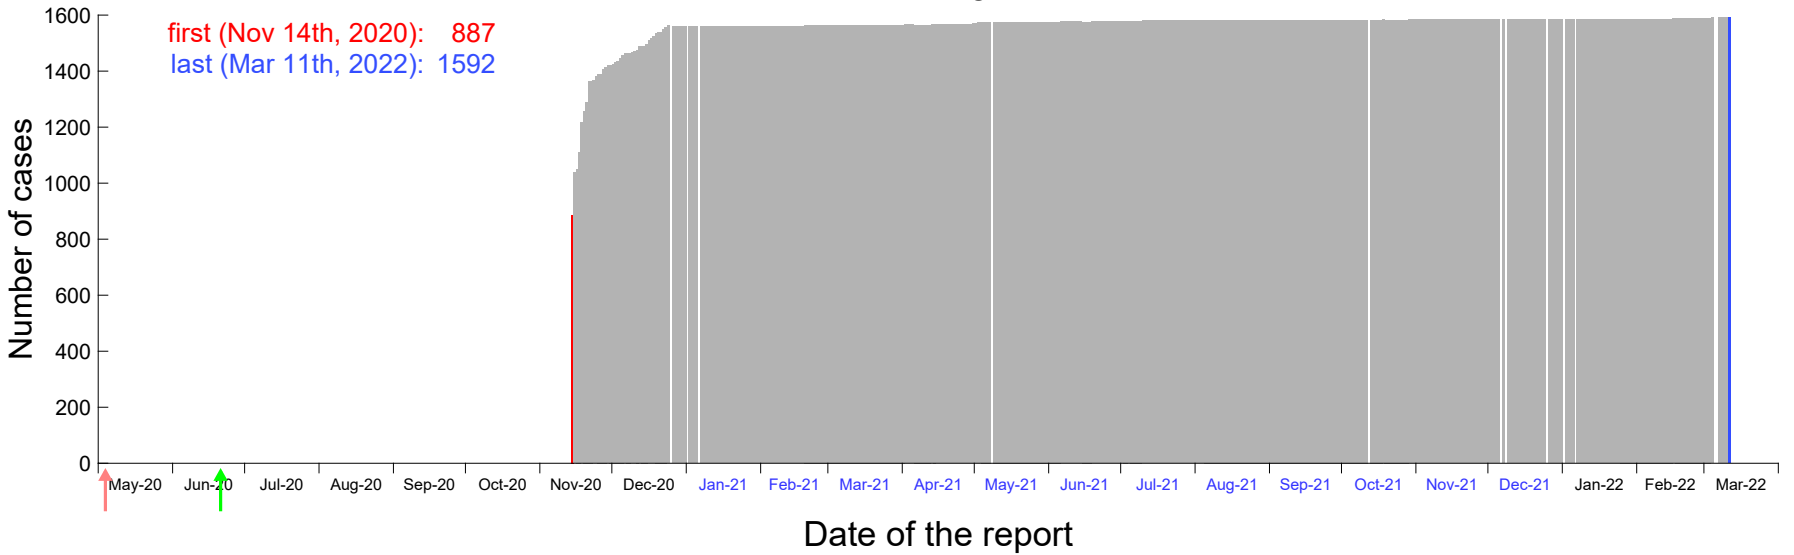

Evolution of the number of cases assigned to Nov 14th, 2020 in Madrid

Evolution of the number of cases assigned to Nov 13th, 2020 in Madrid