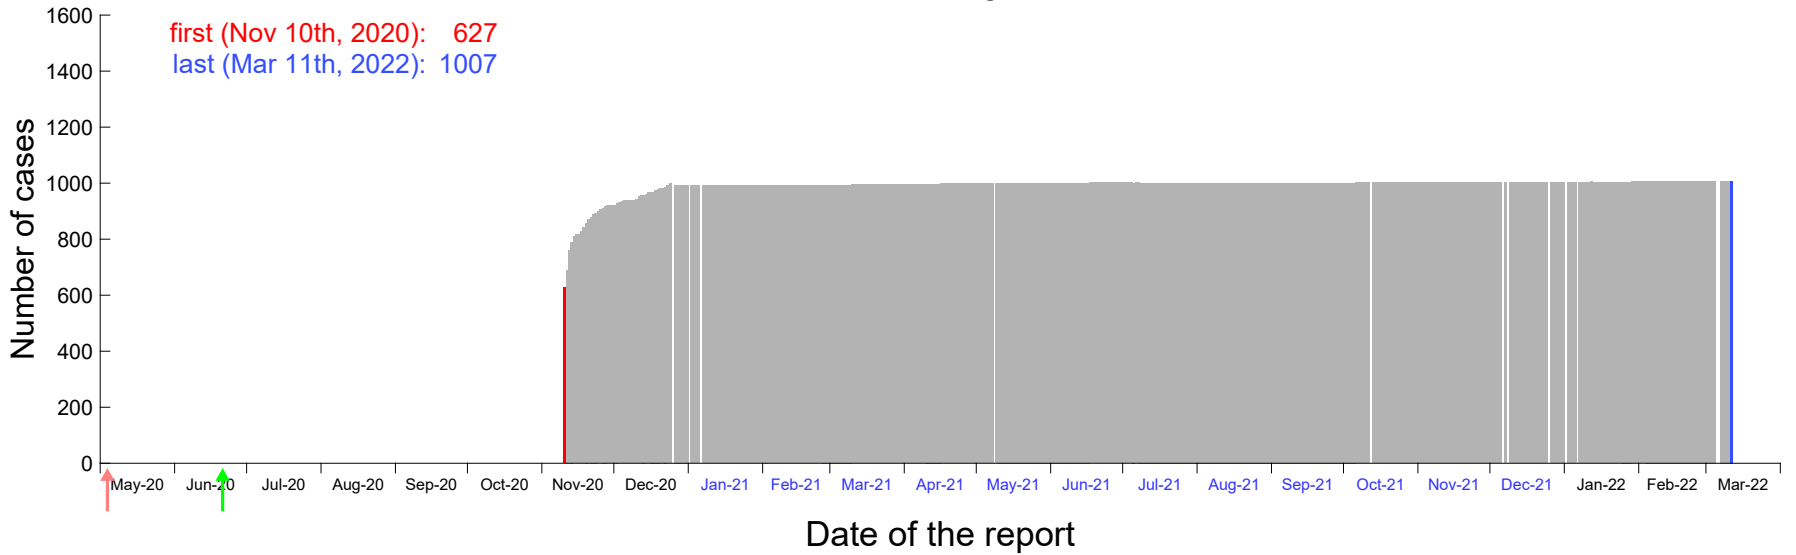

Evolution of the number of cases assigned to Nov 10th, 2020 in Madrid

Evolution of the number of cases assigned to Nov 9th, 2020 in Madrid