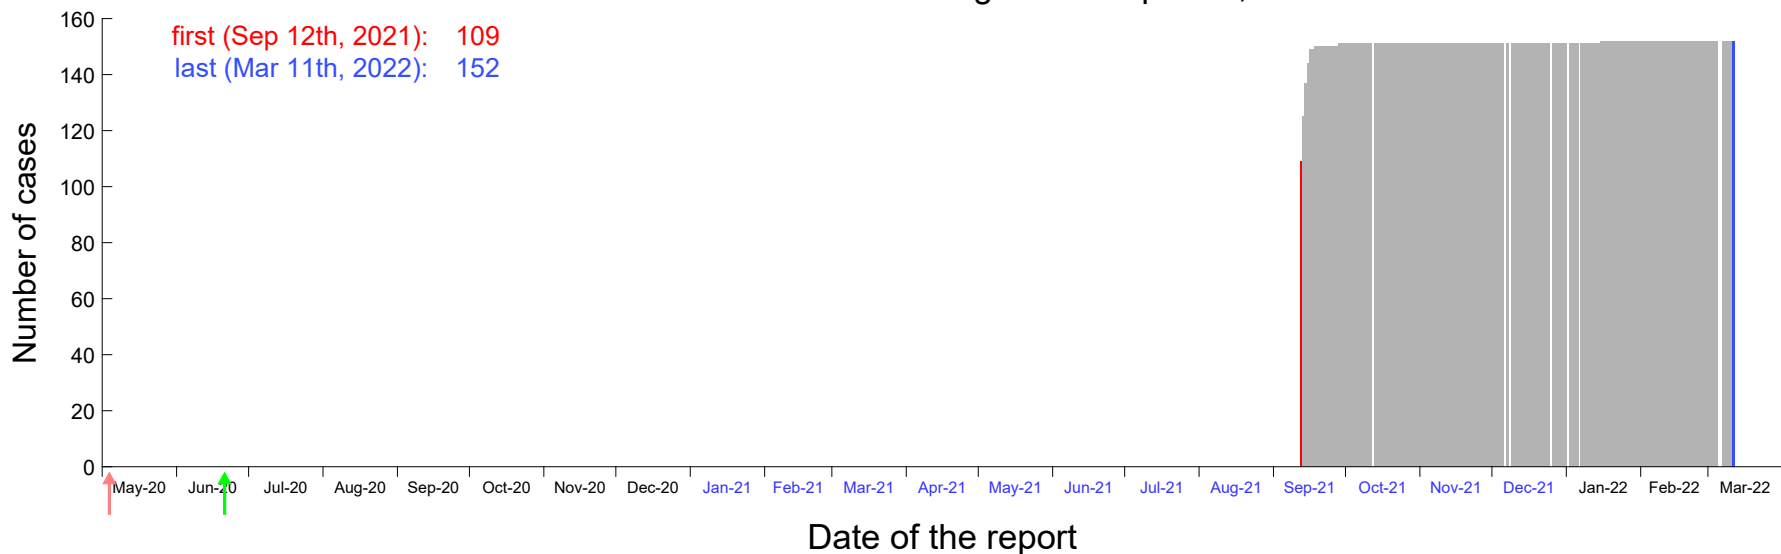

Evolution of the number of cases assigned to Sep 12th, 2021 in Madrid

Evolution of the number of cases assigned to Sep 11th, 2021 in Madrid