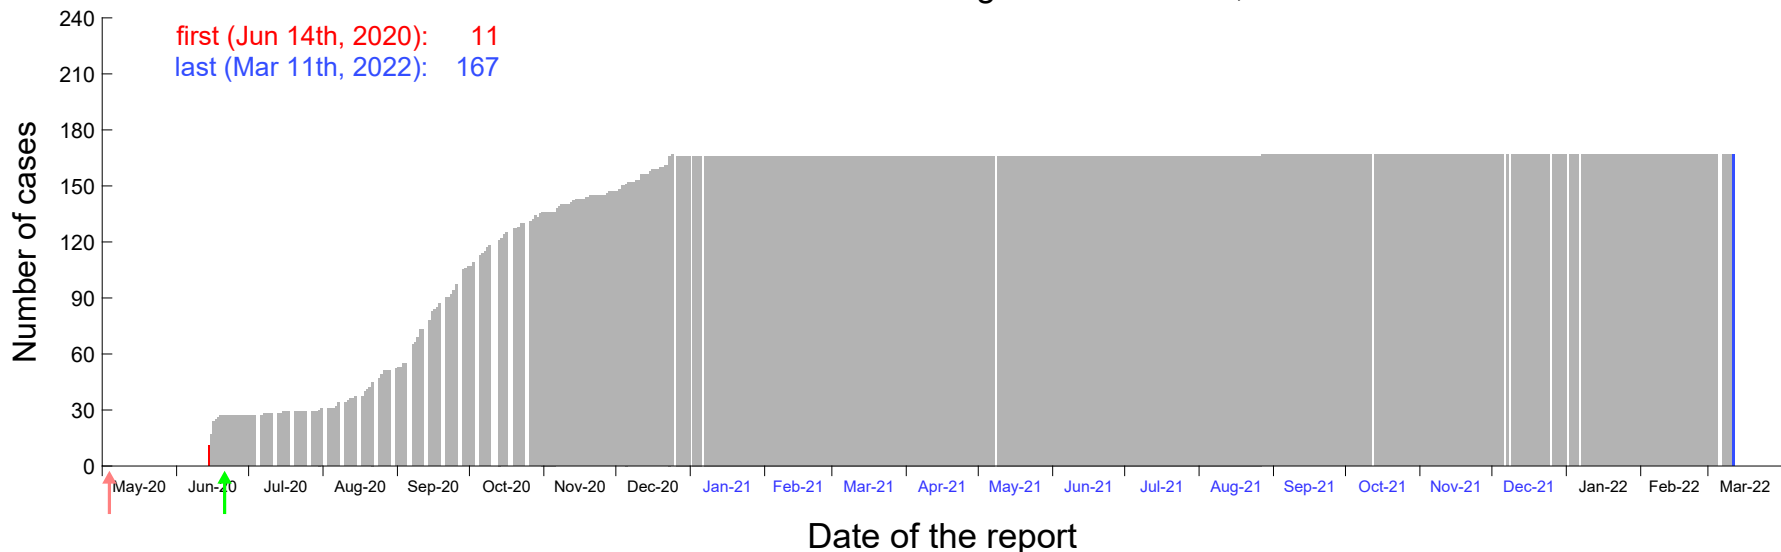

Evolution of the number of cases assigned to Jun 5th, 2020 in Madrid

Evolution of the number of cases assigned to Jun 6th, 2020 in Madrid

Evolution of the number of cases assigned to Jun 7th, 2020 in Madrid

Evolution of the number of cases assigned to Jun 8th, 2020 in Madrid

Evolution of the number of cases assigned to Jun 9th, 2020 in Madrid

Evolution of the number of cases assigned to Jun 10th, 2020 in Madrid

Evolution of the number of cases assigned to Jun 11th, 2020 in Madrid

Evolution of the number of cases assigned to Jun 12th, 2020 in Madrid

Evolution of the number of cases assigned to Jun 13th, 2020 in Madrid