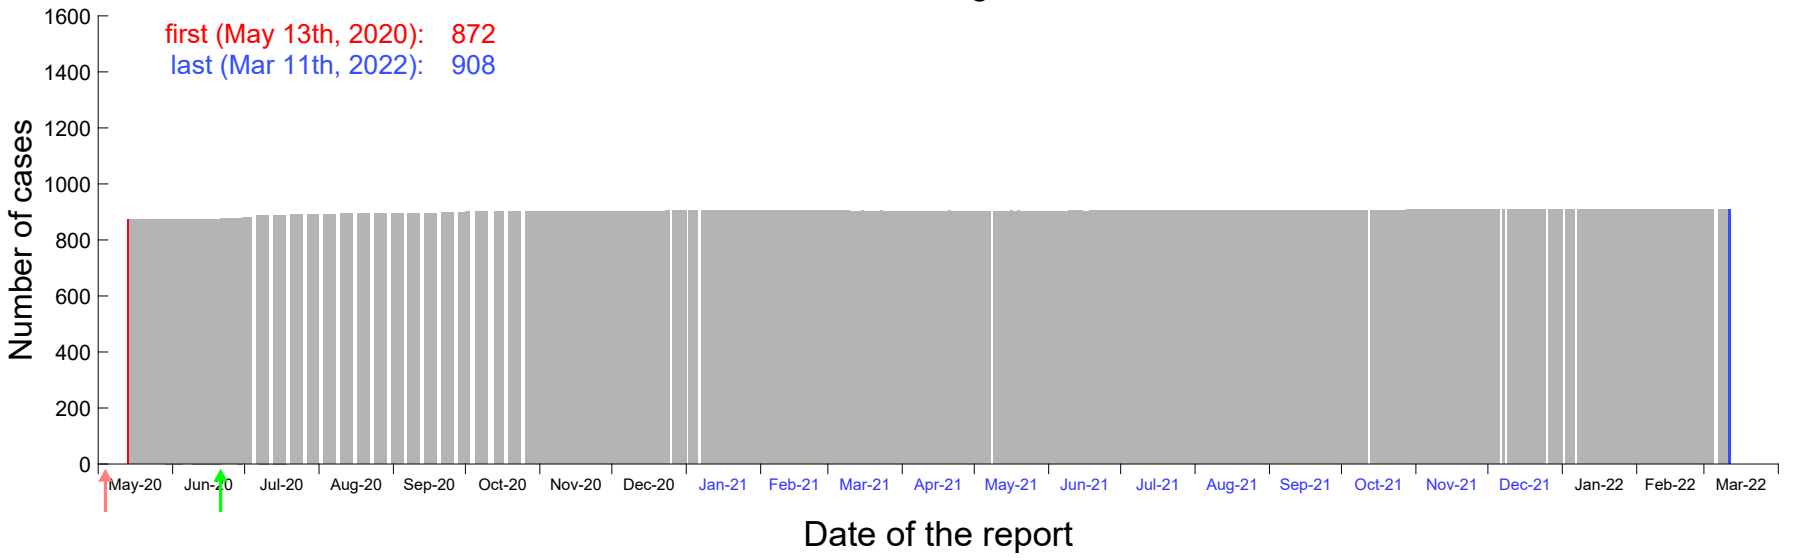

Evolution of the number of cases assigned to Mar 22nd, 2020 in Madrid

Evolution of the number of cases assigned to Mar 23rd, 2020 in Madrid

Evolution of the number of cases assigned to Mar 24th, 2020 in Madrid

Evolution of the number of cases assigned to Mar 25th, 2020 in Madrid

Evolution of the number of cases assigned to Mar 26th, 2020 in Madrid

Evolution of the number of cases assigned to Mar 27th, 2020 in Madrid

Evolution of the number of cases assigned to Mar 28th, 2020 in Madrid

Evolution of the number of cases assigned to Mar 29th, 2020 in Madrid

Evolution of the number of cases assigned to Mar 30th, 2020 in Madrid