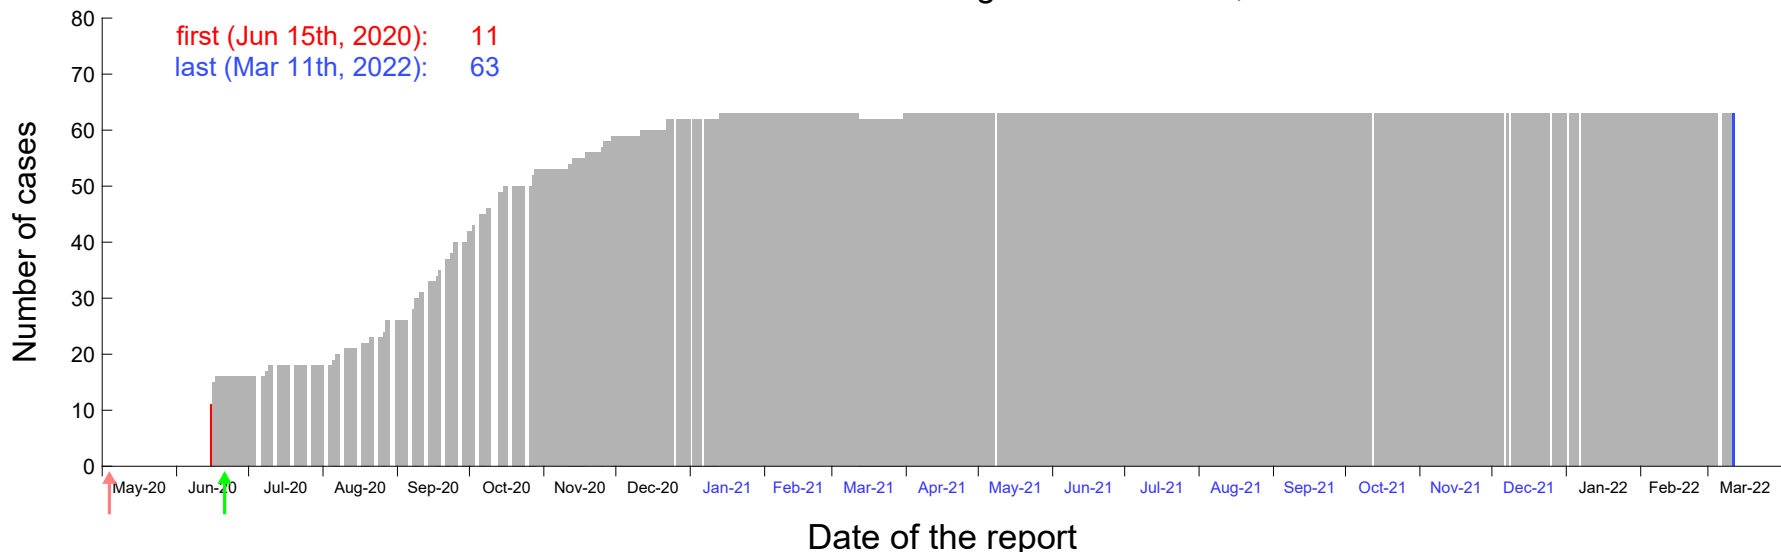

Evolution of the number of cases assigned to Jun 8th, 2020 in Madrid

Evolution of the number of cases assigned to Jun 9th, 2020 in Madrid

Evolution of the number of cases assigned to Jun 10th, 2020 in Madrid

Evolution of the number of cases assigned to Jun 11th, 2020 in Madrid

Evolution of the number of cases assigned to Jun 12th, 2020 in Madrid

Evolution of the number of cases assigned to Jun 13th, 2020 in Madrid

Evolution of the number of cases assigned to Jun 14th, 2020 in Madrid

Evolution of the number of cases assigned to Jun 15th, 2020 in Madrid

Evolution of the number of cases assigned to Jun 16th, 2020 in Madrid