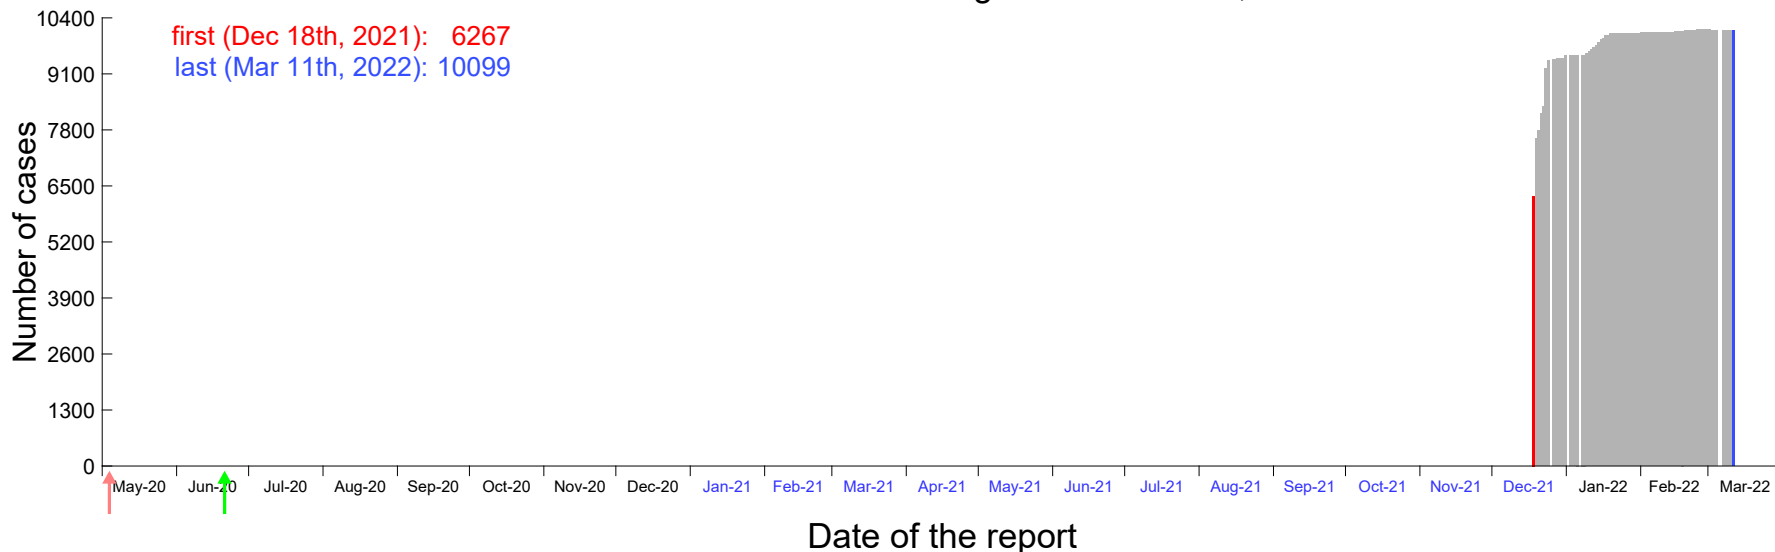

Evolution of the number of cases assigned to Dec 18th, 2021 in Madrid

Evolution of the number of cases assigned to Dec 17th, 2021 in Madrid