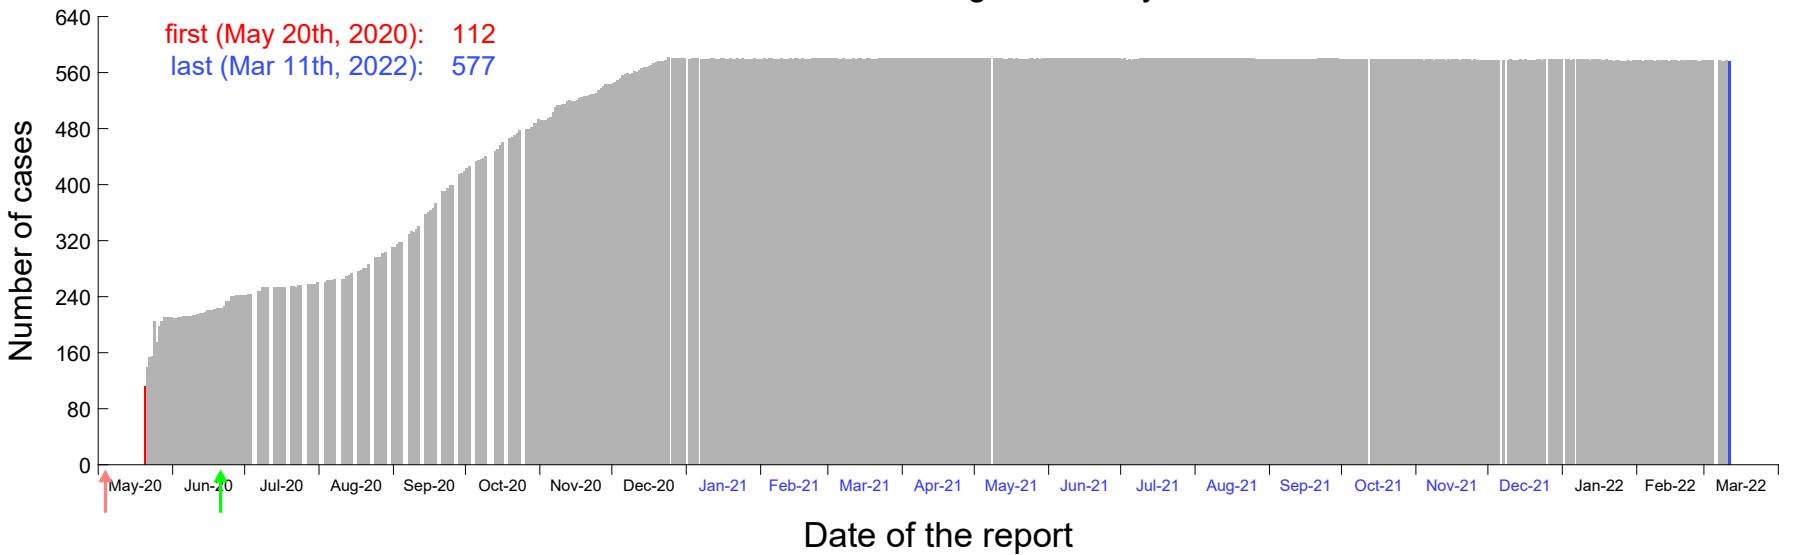

Evolution of the number of cases assigned to May 12th, 2020 in Madrid

Evolution of the number of cases assigned to May 13th, 2020 in Madrid

Evolution of the number of cases assigned to May 14th, 2020 in Madrid

Evolution of the number of cases assigned to May 15th, 2020 in Madrid

Evolution of the number of cases assigned to May 16th, 2020 in Madrid

Evolution of the number of cases assigned to May 17th, 2020 in Madrid

Evolution of the number of cases assigned to May 18th, 2020 in Madrid

Evolution of the number of cases assigned to May 19th, 2020 in Madrid

Evolution of the number of cases assigned to May 20th, 2020 in Madrid

Evolution of the number of cases assigned to May 21st, 2020 in Madrid

Evolution of the number of cases assigned to May 22nd, 2020 in Madrid

Evolution of the number of cases assigned to May 23rd, 2020 in Madrid