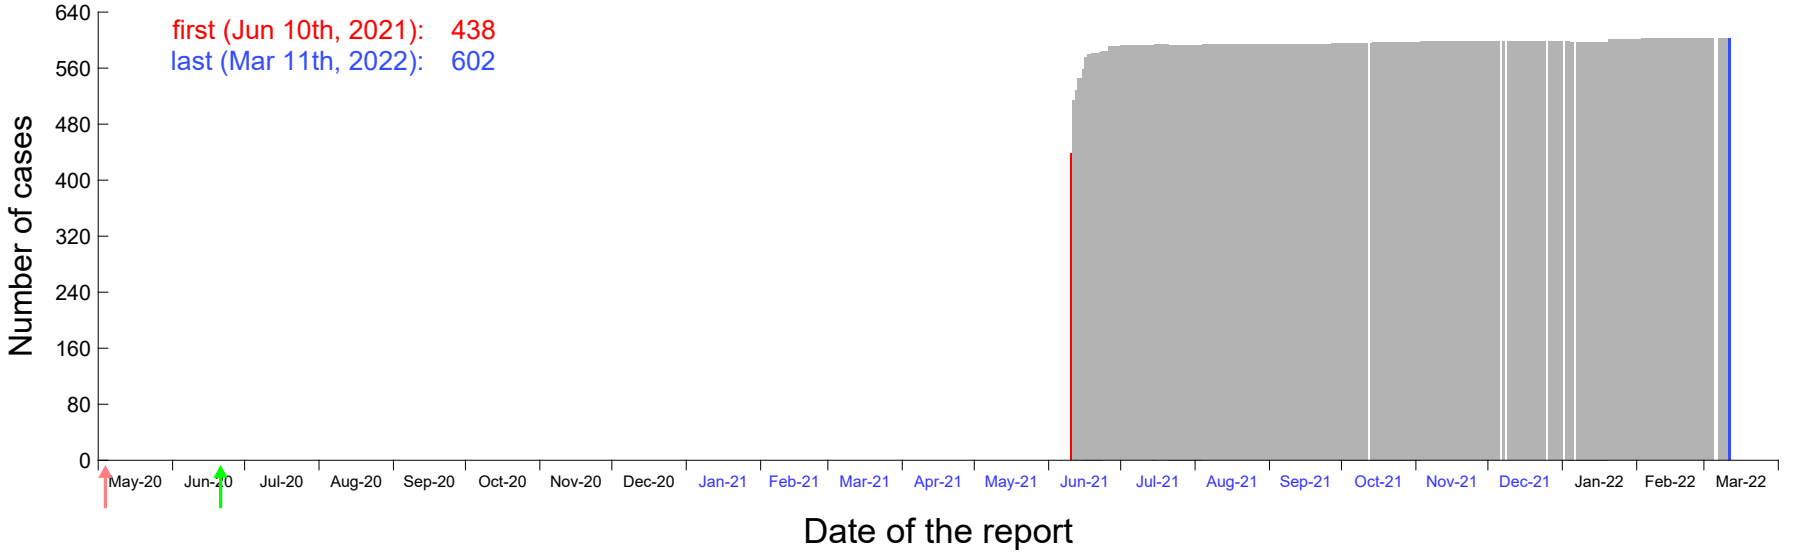

Evolution of the number of cases assigned to Jun 10th, 2021 in Madrid

Evolution of the number of cases assigned to Jun 9th, 2021 in Madrid