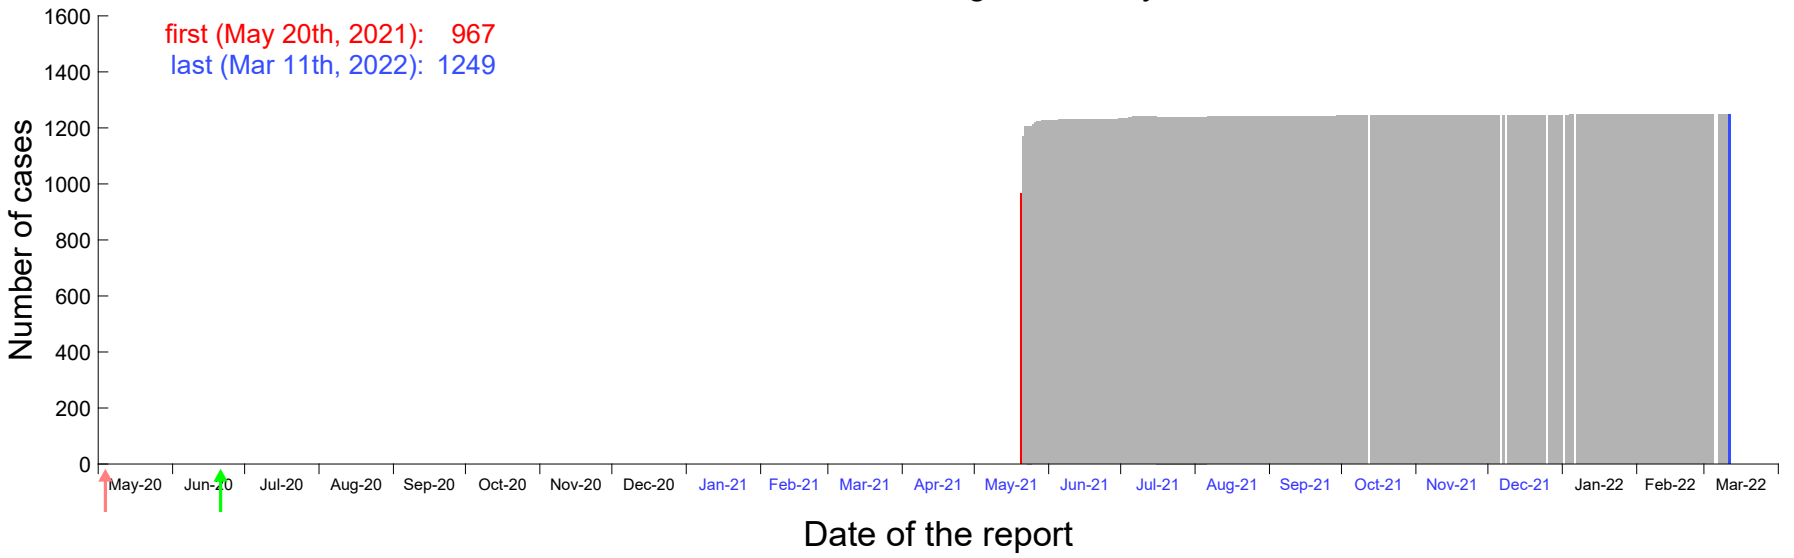

Evolution of the number of cases assigned to May 20th, 2021 in Madrid

Evolution of the number of cases assigned to May 19th, 2021 in Madrid