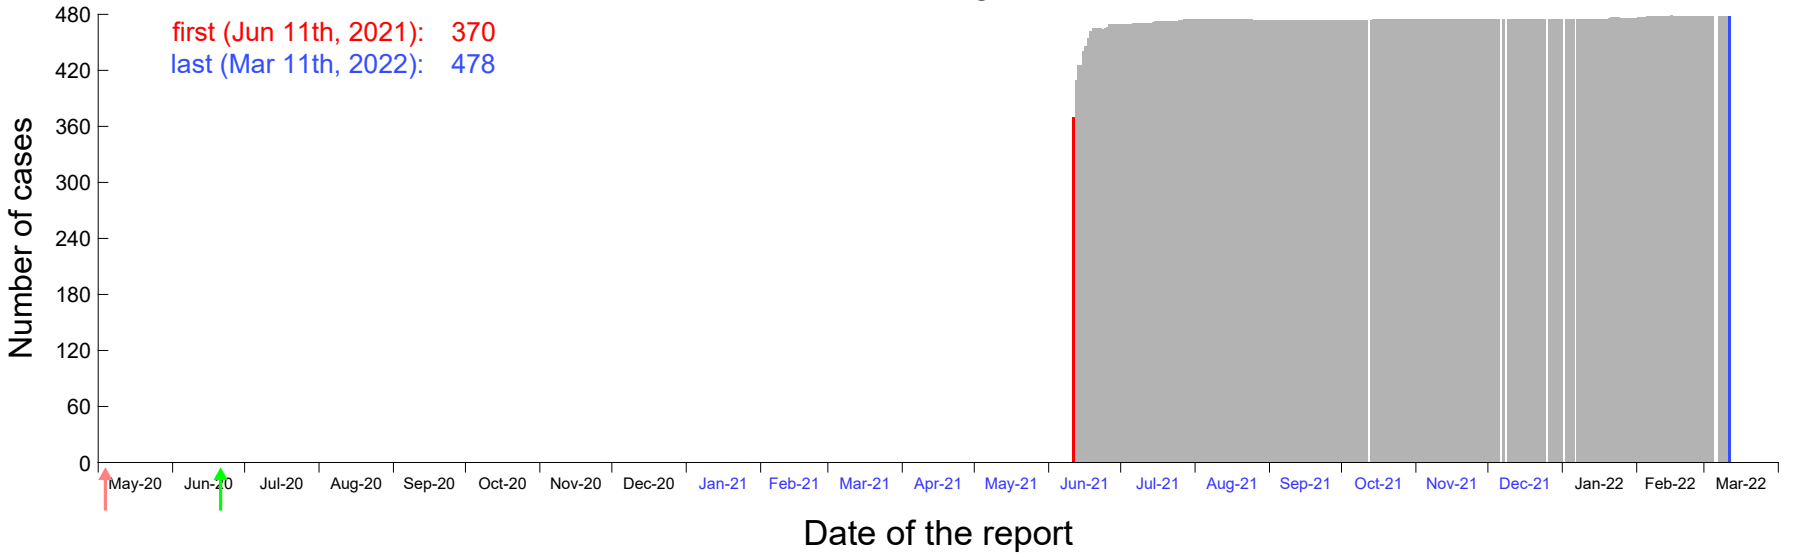

Evolution of the number of cases assigned to Jun 11th, 2021 in Madrid

Evolution of the number of cases assigned to Jun 10th, 2021 in Madrid