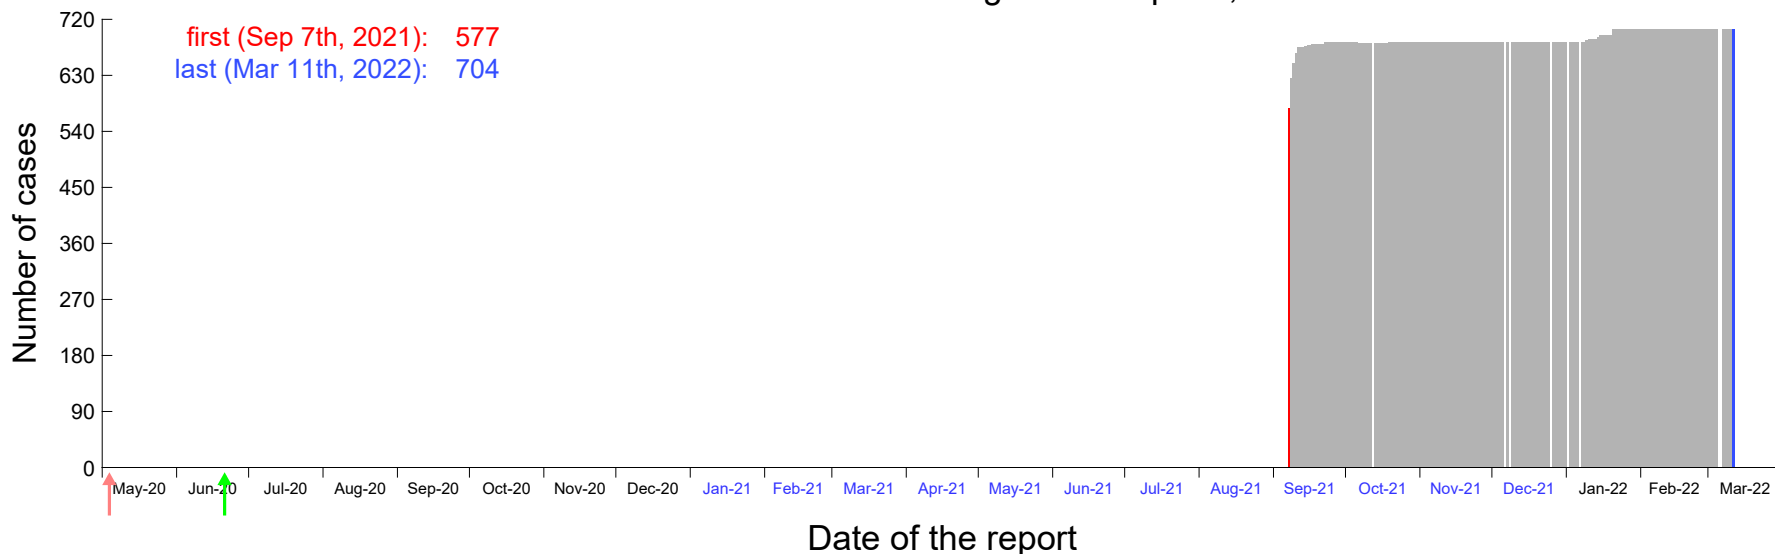

Evolution of the number of cases assigned to Sep 7th, 2021 in Madrid

Evolution of the number of cases assigned to Sep 6th, 2021 in Madrid