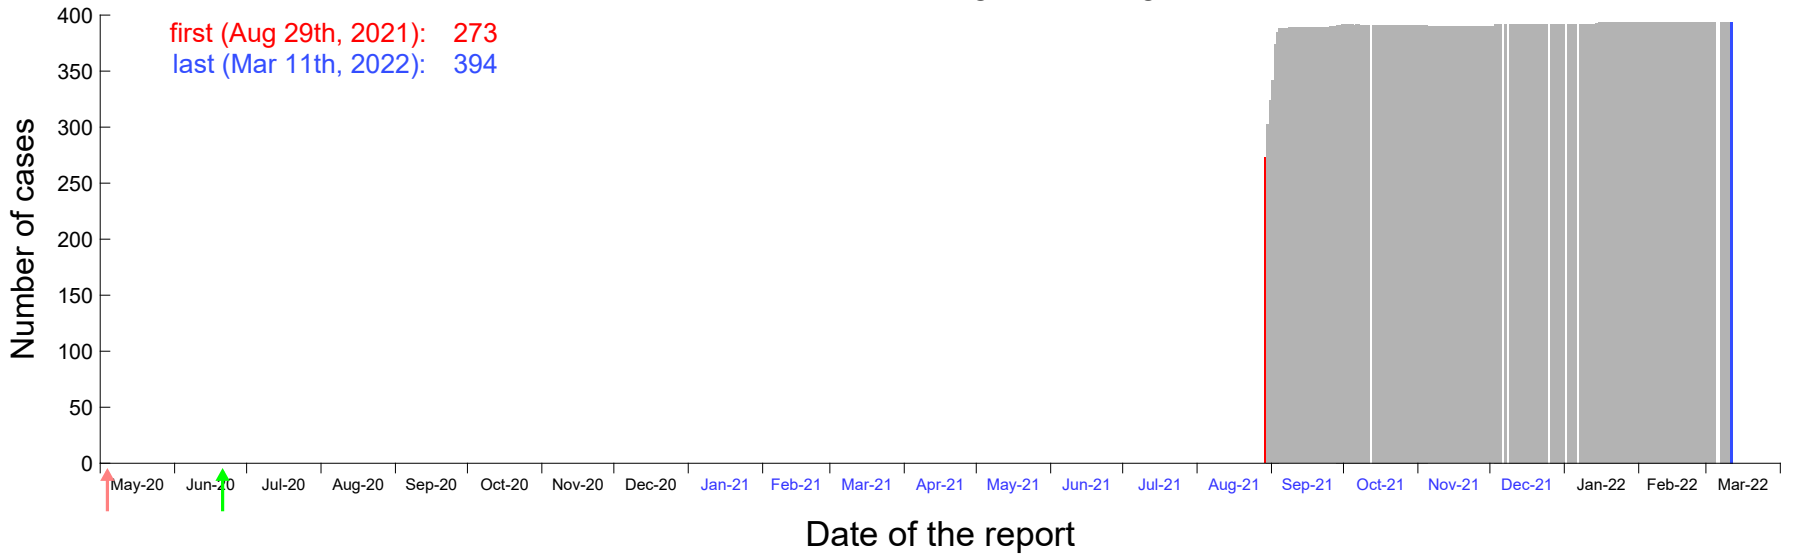

Evolution of the number of cases assigned to Aug 29th, 2021 in Madrid

Evolution of the number of cases assigned to Aug 28th, 2021 in Madrid