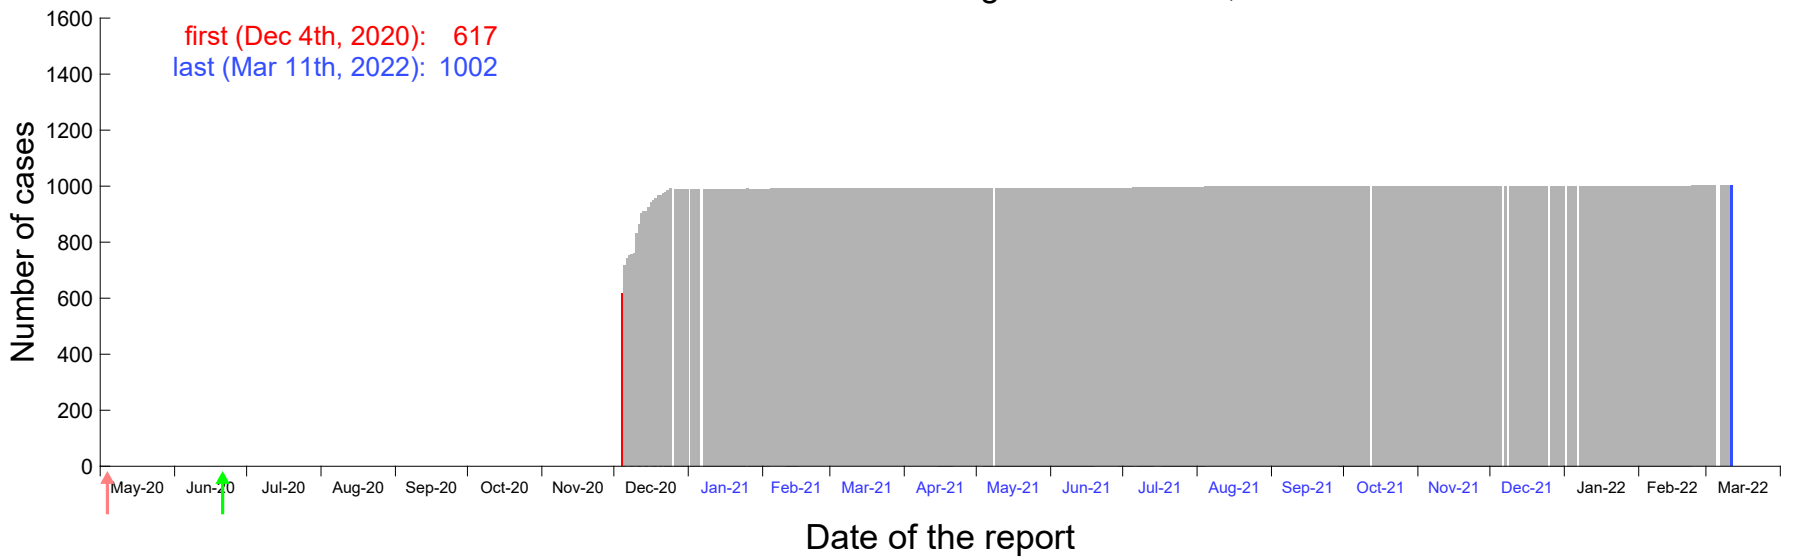

Evolution of the number of cases assigned to Dec 4th, 2020 in Madrid

Evolution of the number of cases assigned to Dec 3rd, 2020 in Madrid