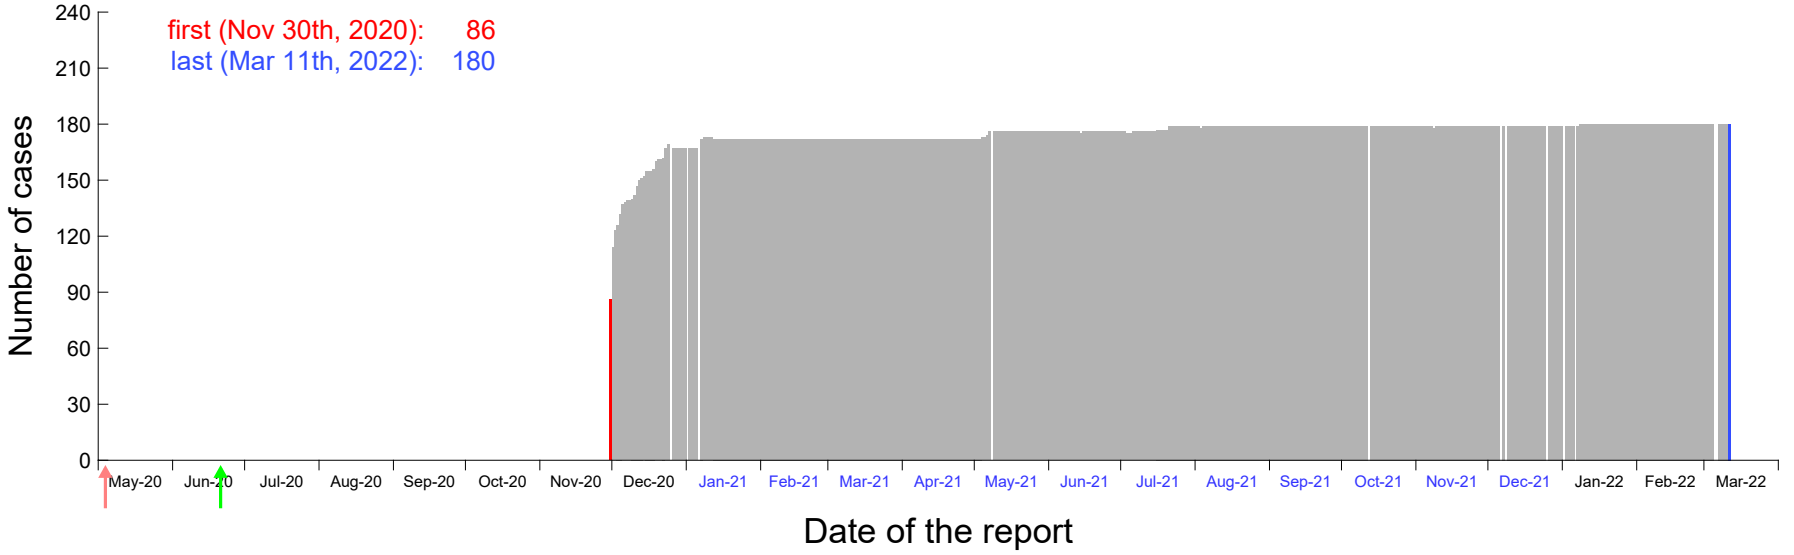

Evolution of the number of cases assigned to Nov 30th, 2020 in Madrid

Evolution of the number of cases assigned to Nov 29th, 2020 in Madrid