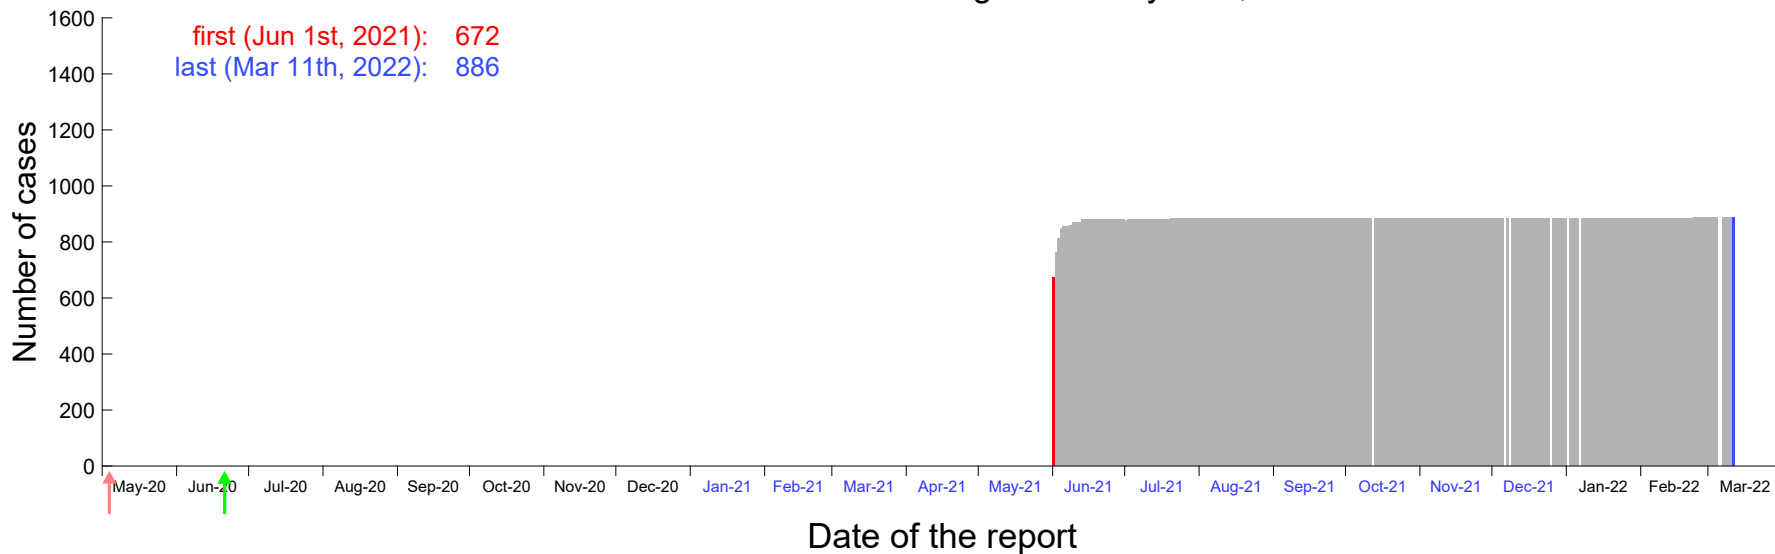

Evolution of the number of cases assigned to Jun 1st, 2021 in Madrid

Evolution of the number of cases assigned to May 31st, 2021 in Madrid