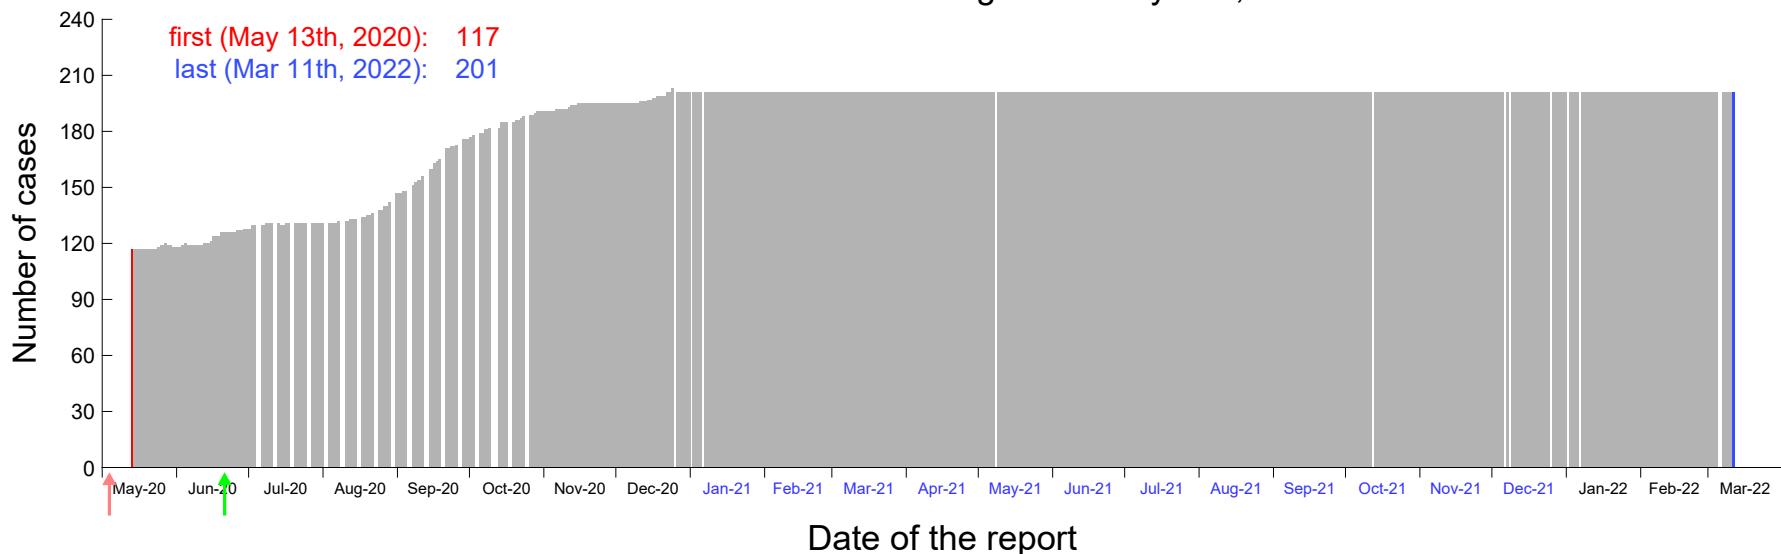

Evolution of the number of cases assigned to Apr 24th, 2020 in Madrid

Evolution of the number of cases assigned to Apr 25th, 2020 in Madrid

Evolution of the number of cases assigned to Apr 26th, 2020 in Madrid

Evolution of the number of cases assigned to Apr 27th, 2020 in Madrid

Evolution of the number of cases assigned to Apr 28th, 2020 in Madrid

Evolution of the number of cases assigned to Apr 29th, 2020 in Madrid

Evolution of the number of cases assigned to Apr 30th, 2020 in Madrid

Evolution of the number of cases assigned to May 1st, 2020 in Madrid

Evolution of the number of cases assigned to May 2nd, 2020 in Madrid