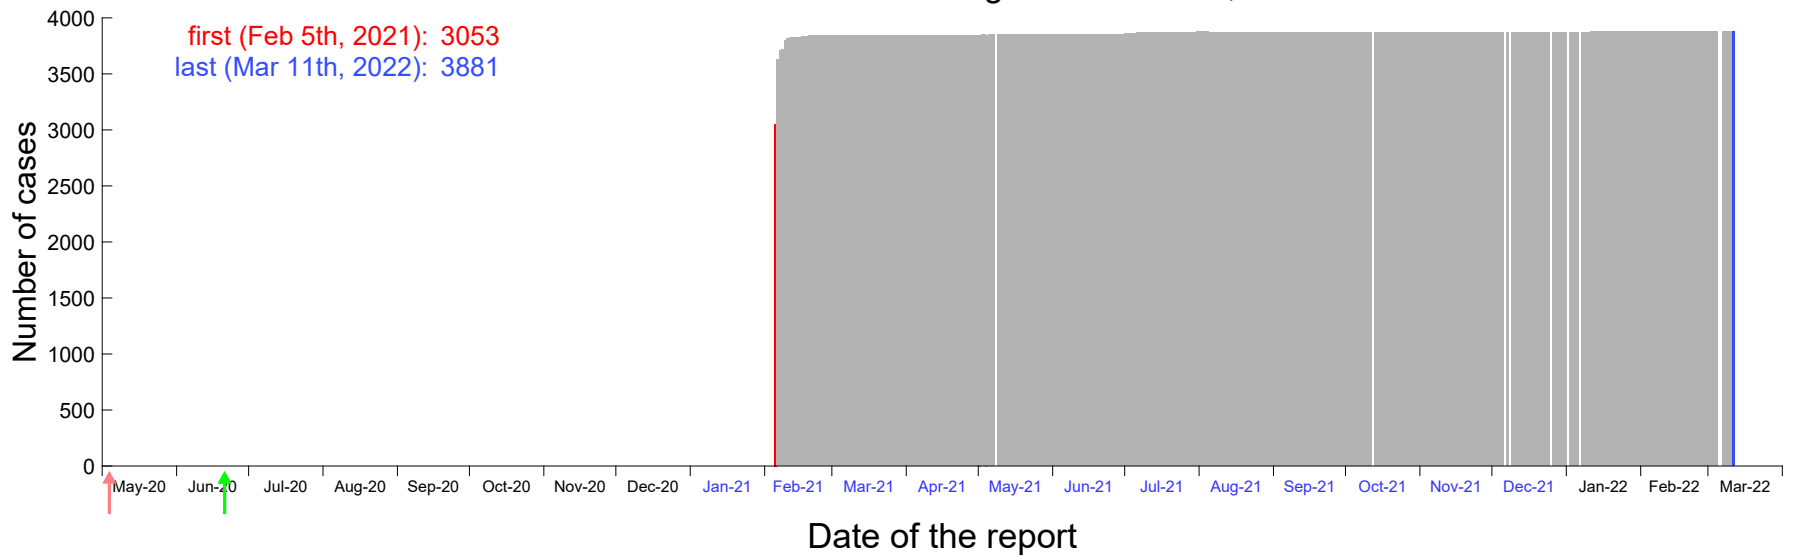

Evolution of the number of cases assigned to Feb 5th, 2021 in Madrid

Evolution of the number of cases assigned to Feb 4th, 2021 in Madrid