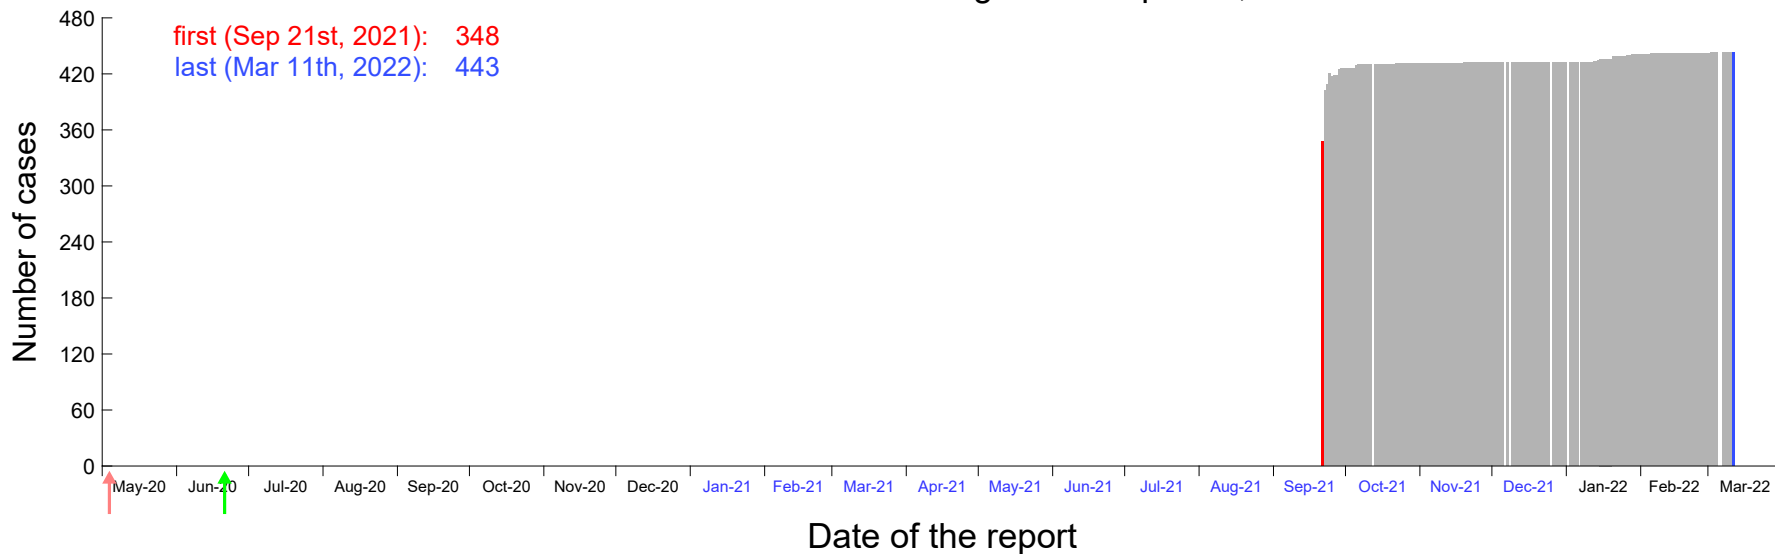

Evolution of the number of cases assigned to Sep 21st, 2021 in Madrid

Evolution of the number of cases assigned to Sep 20th, 2021 in Madrid