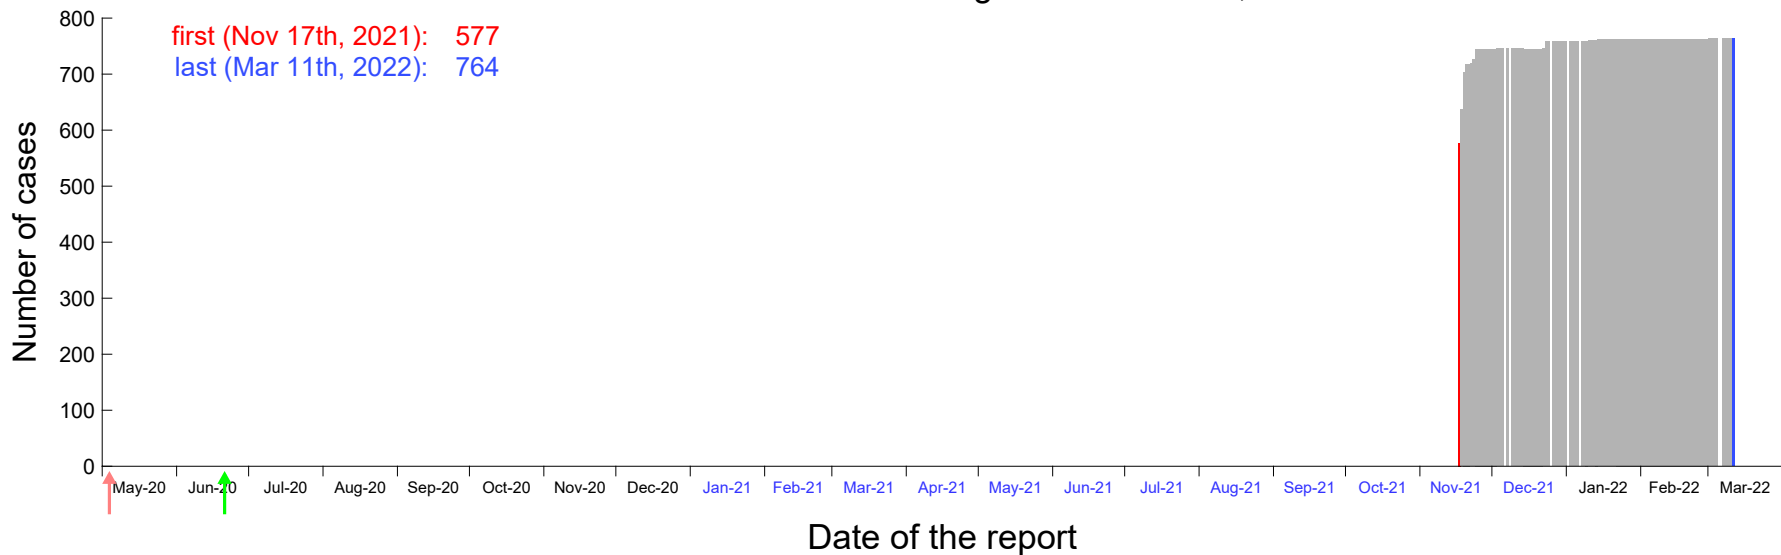

Evolution of the number of cases assigned to Nov 17th, 2021 in Madrid

Evolution of the number of cases assigned to Nov 16th, 2021 in Madrid