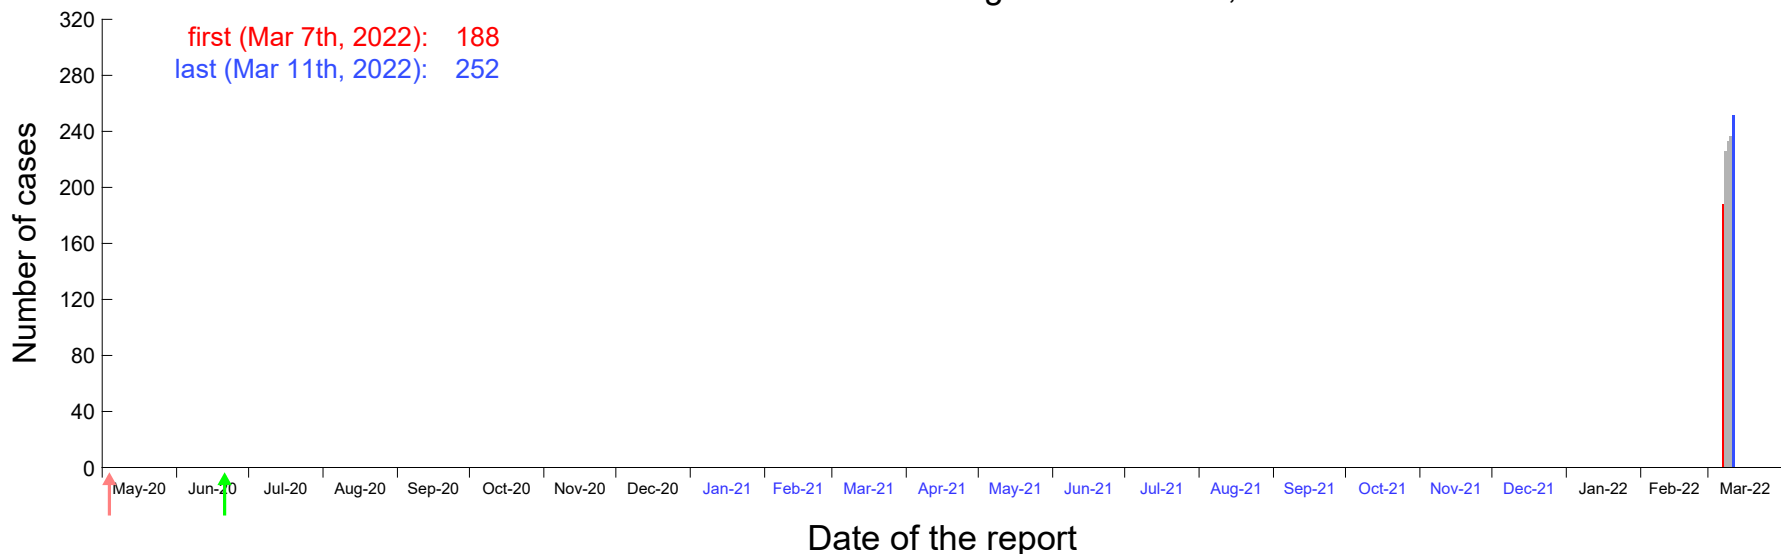

Evolution of the number of cases assigned to Mar 6th, 2022 in Madrid

Evolution of the number of cases assigned to Mar 5th, 2022 in Madrid