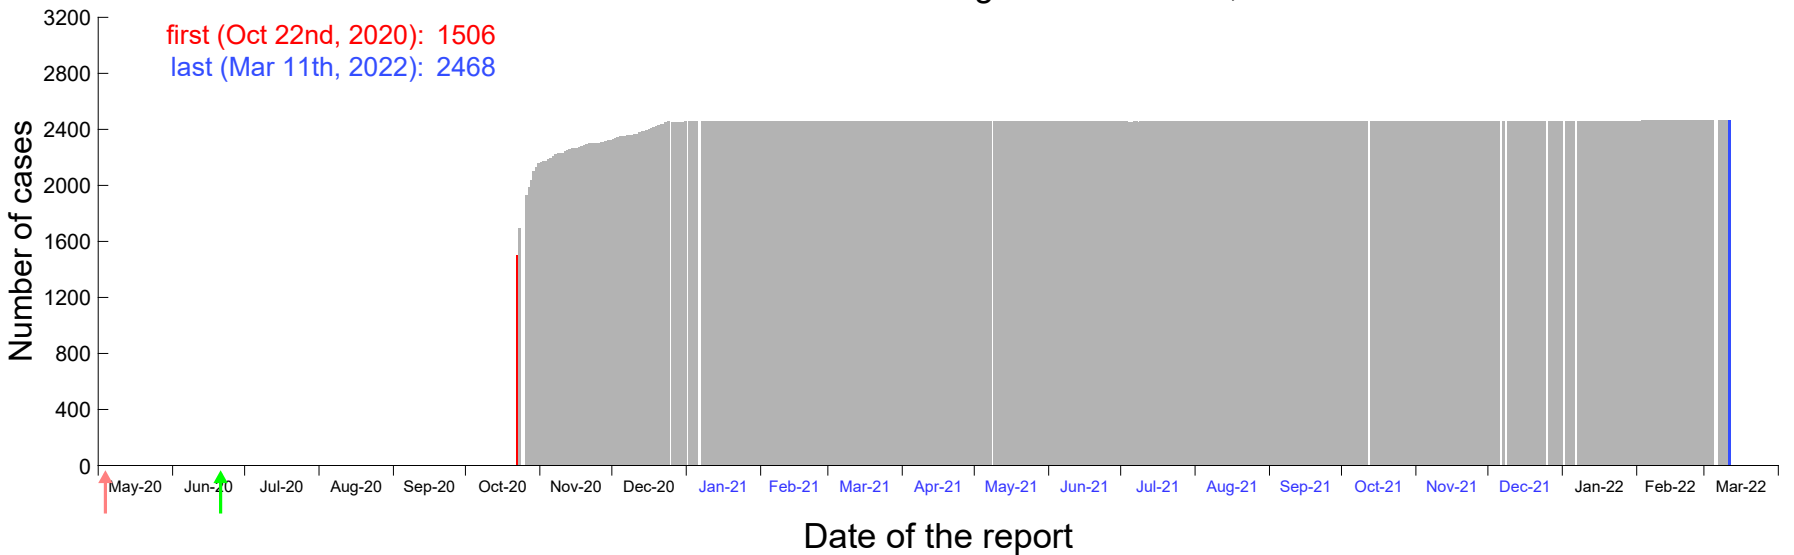

Evolution of the number of cases assigned to Oct 22nd, 2020 in Madrid

Evolution of the number of cases assigned to Oct 21st, 2020 in Madrid