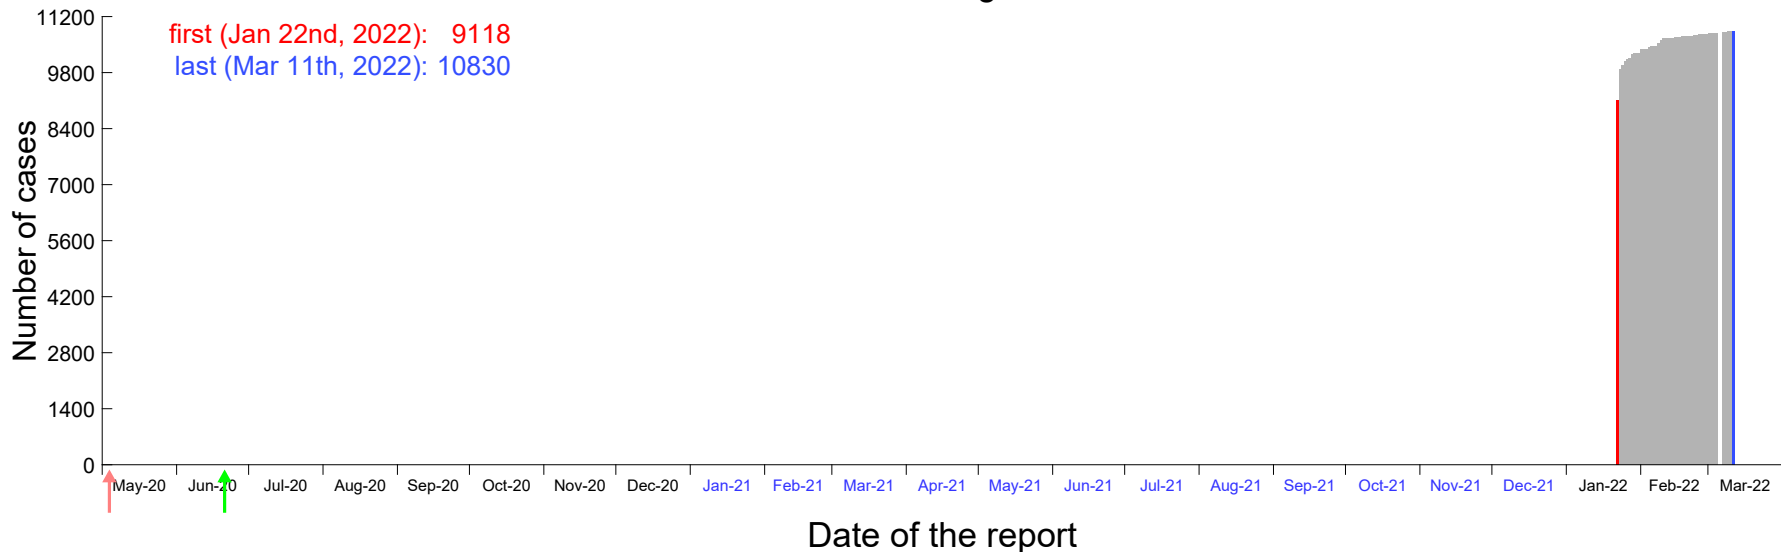

Evolution of the number of cases assigned to Jan 22nd, 2022 in Madrid

Evolution of the number of cases assigned to Jan 21st, 2022 in Madrid