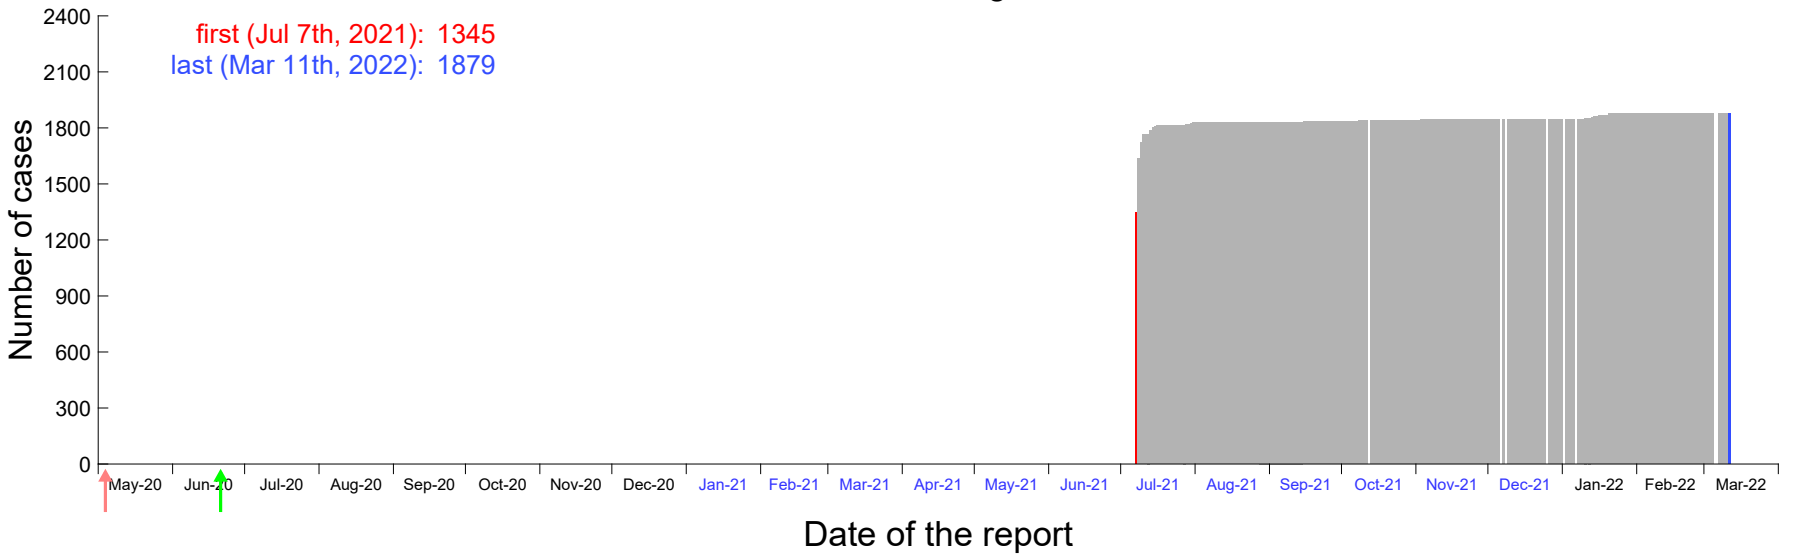

Evolution of the number of cases assigned to Jul 7th, 2021 in Madrid

Evolution of the number of cases assigned to Jul 6th, 2021 in Madrid