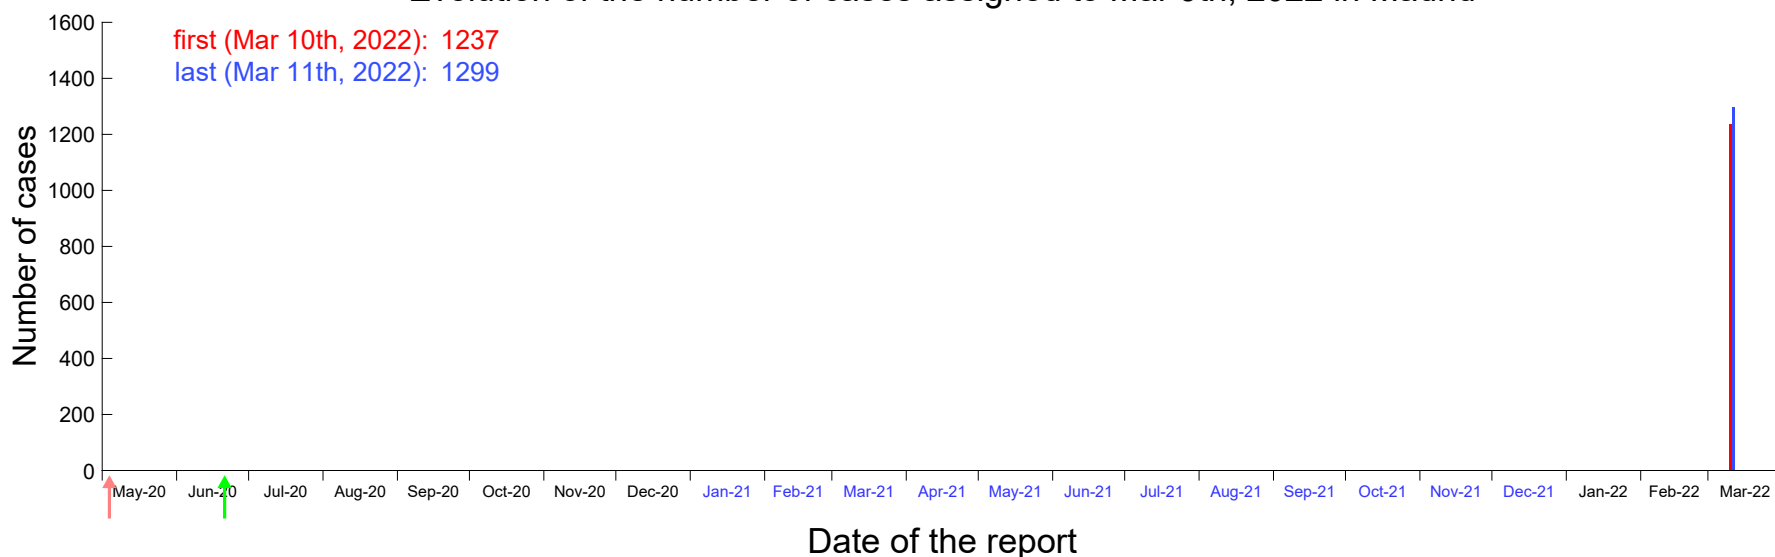

Evolution of the number of cases assigned to Mar 10th, 2022 in Madrid

Evolution of the number of cases assigned to Mar 9th, 2022 in Madrid