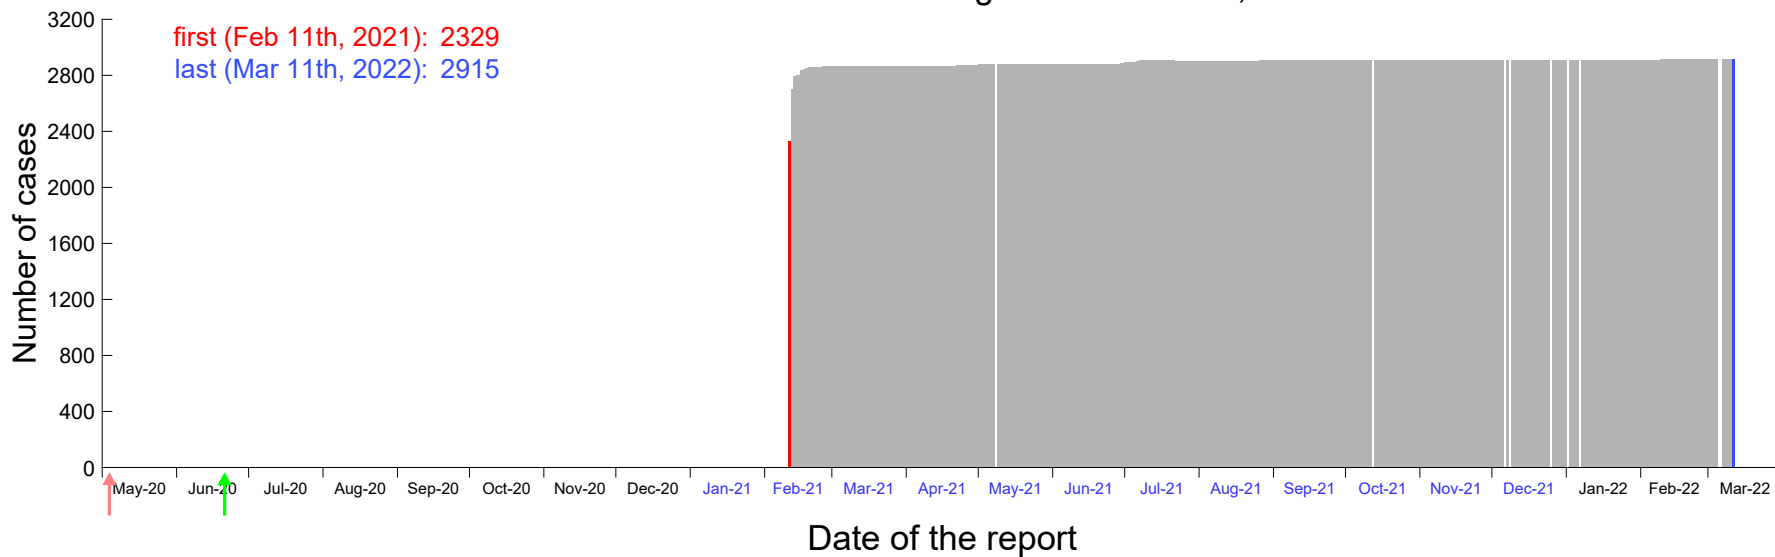

Evolution of the number of cases assigned to Feb 11th, 2021 in Madrid

Evolution of the number of cases assigned to Feb 10th, 2021 in Madrid