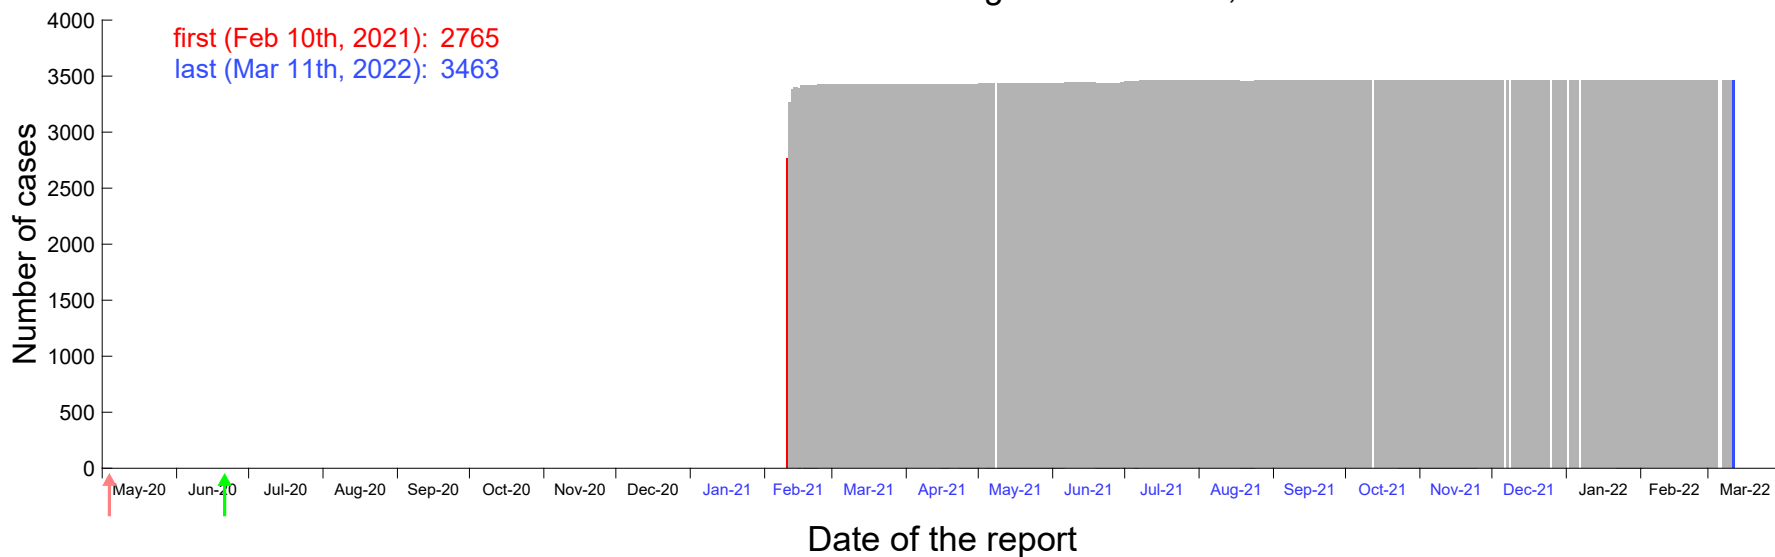

Evolution of the number of cases assigned to Feb 10th, 2021 in Madrid

Evolution of the number of cases assigned to Feb 9th, 2021 in Madrid