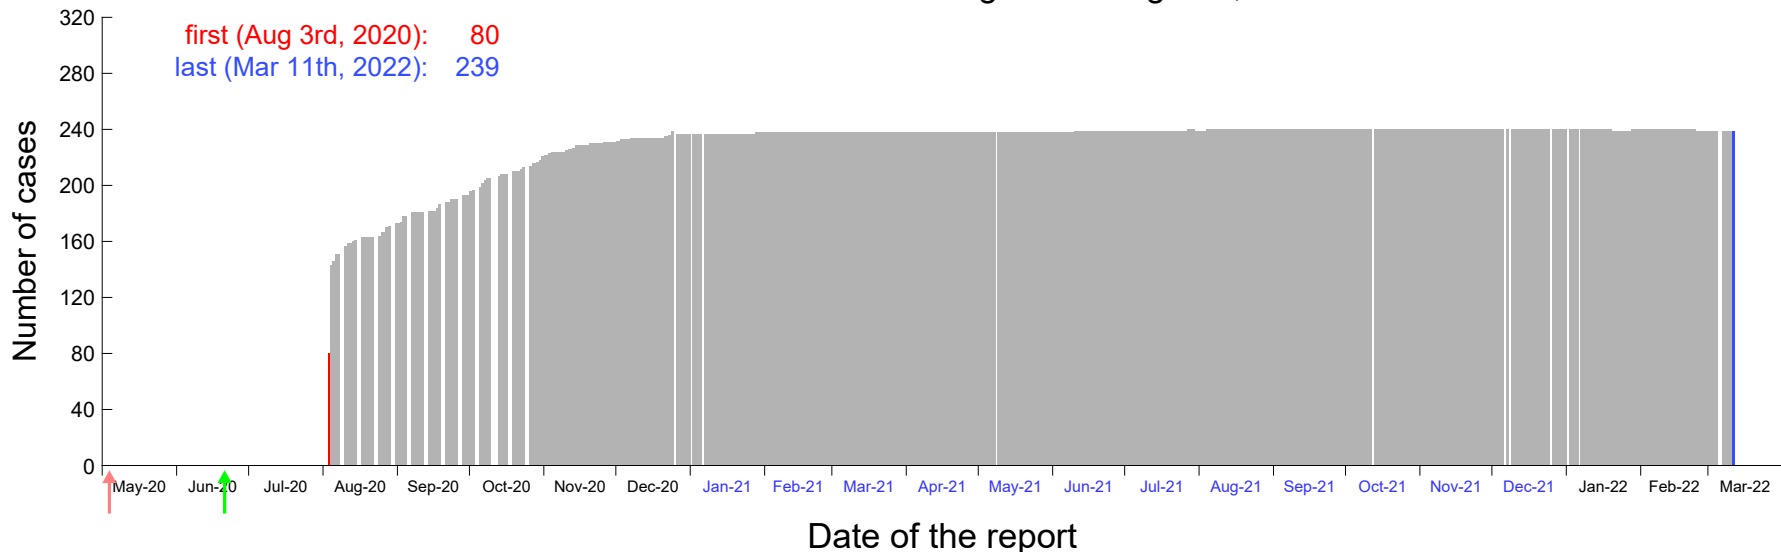

Evolution of the number of cases assigned to Aug 3rd, 2020 in Madrid

Evolution of the number of cases assigned to Aug 2nd, 2020 in Madrid