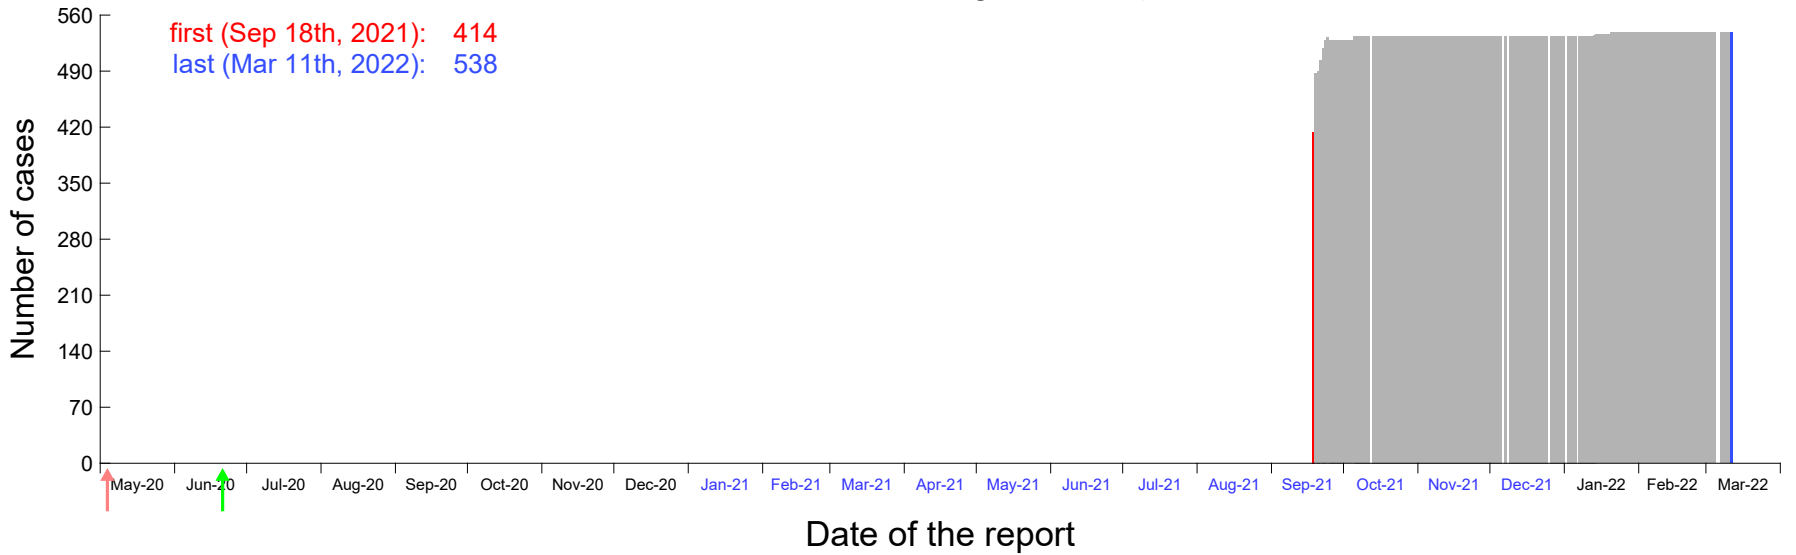

Evolution of the number of cases assigned to Sep 18th, 2021 in Madrid

Evolution of the number of cases assigned to Sep 17th, 2021 in Madrid