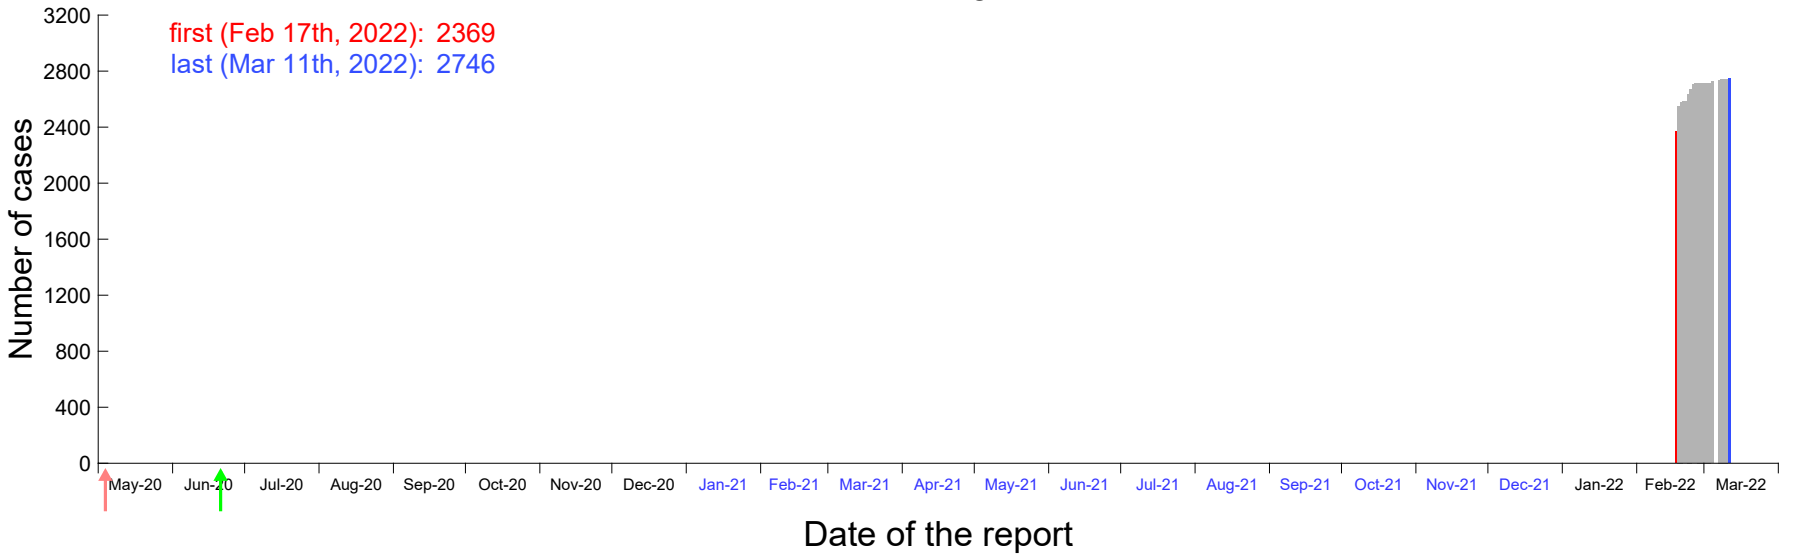

Evolution of the number of cases assigned to Feb 17th, 2022 in Madrid

Evolution of the number of cases assigned to Feb 16th, 2022 in Madrid