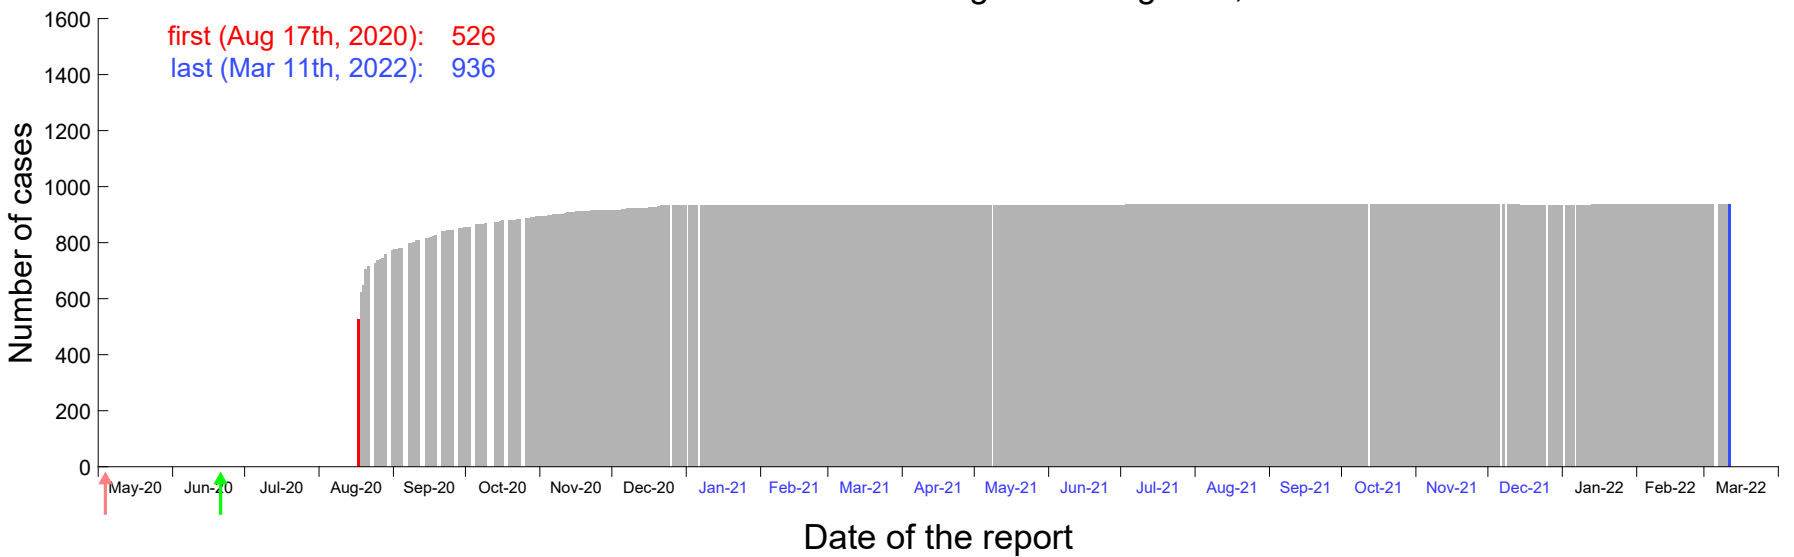

Evolution of the number of cases assigned to Aug 16th, 2020 in Madrid

Evolution of the number of cases assigned to Aug 15th, 2020 in Madrid