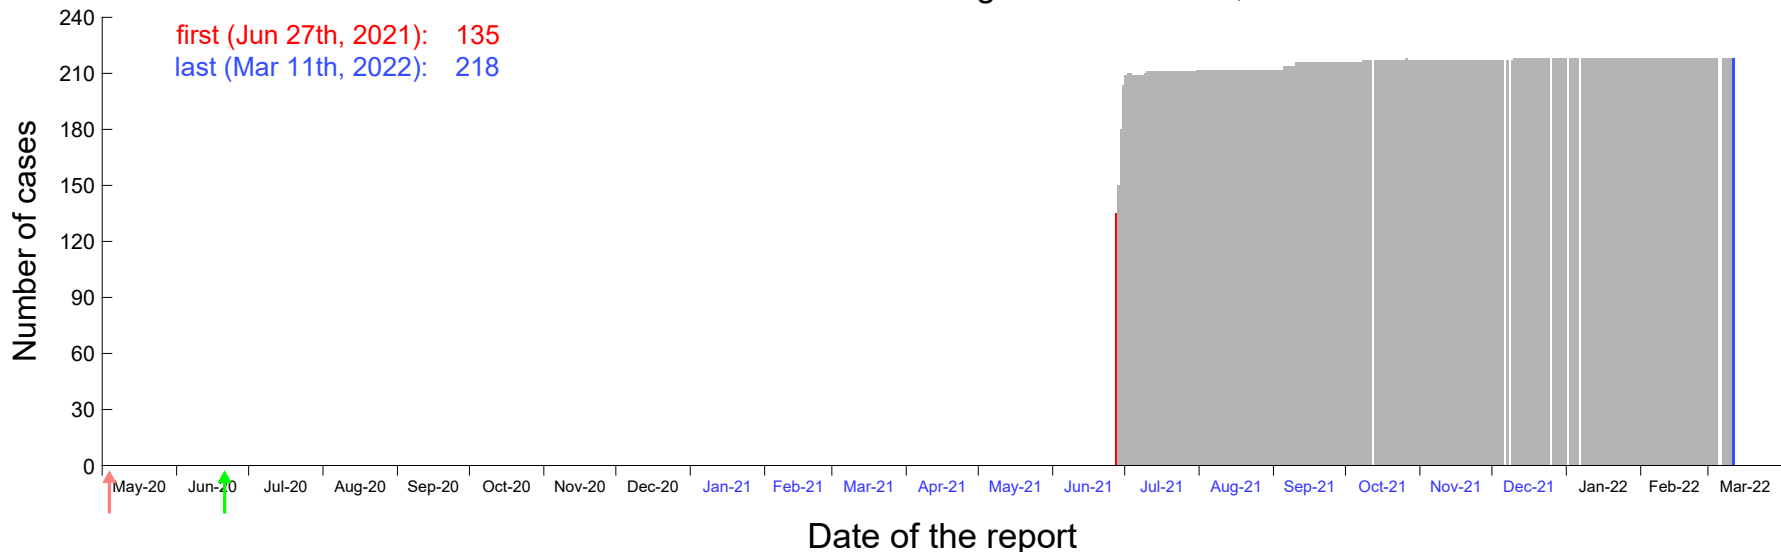

Evolution of the number of cases assigned to Jun 27th, 2021 in Madrid

Evolution of the number of cases assigned to Jun 26th, 2021 in Madrid