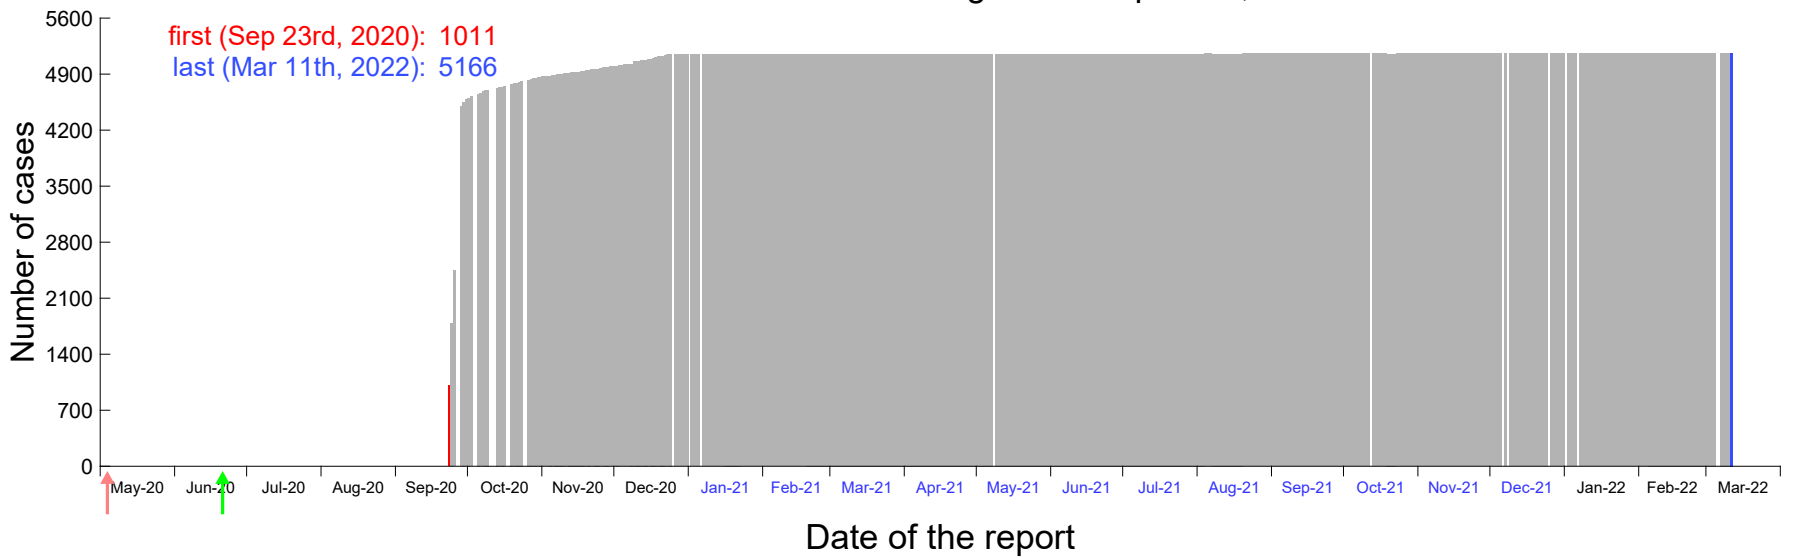

Evolution of the number of cases assigned to Sep 23rd, 2020 in Madrid

Evolution of the number of cases assigned to Sep 22nd, 2020 in Madrid