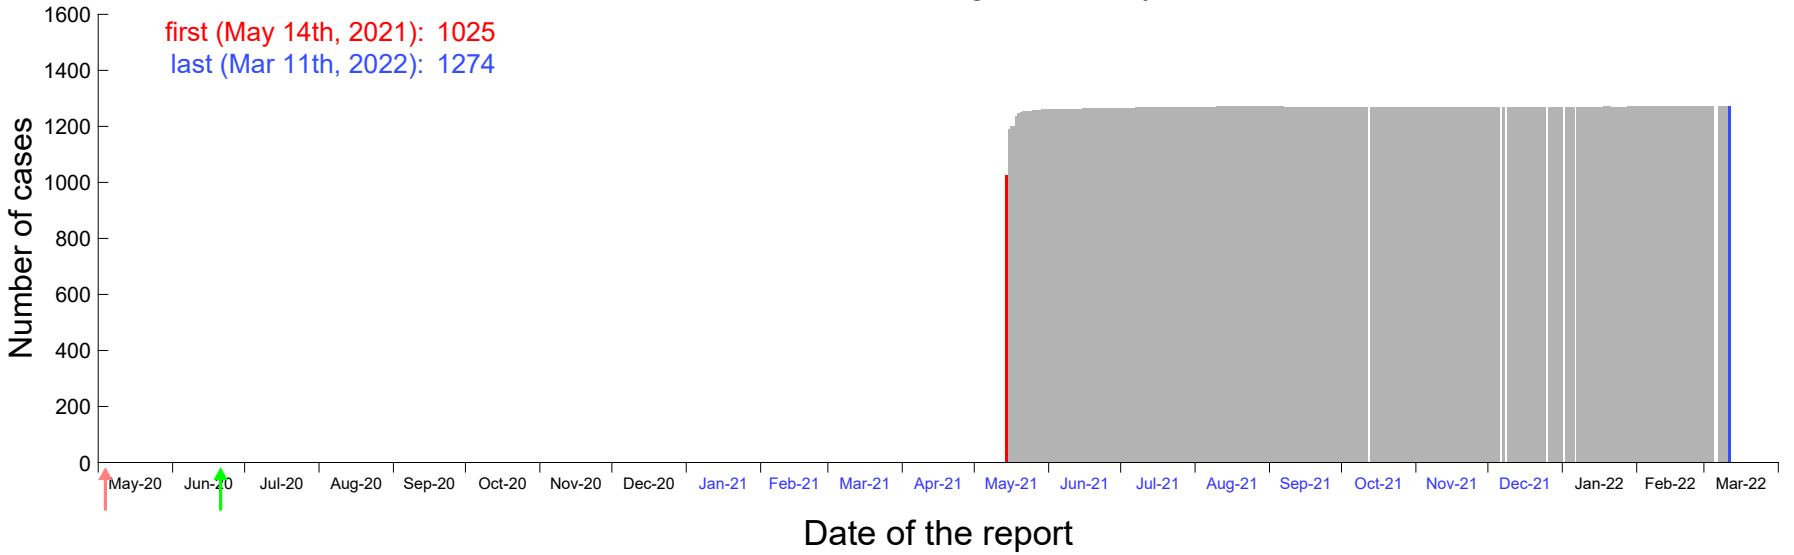

Evolution of the number of cases assigned to May 14th, 2021 in Madrid

Evolution of the number of cases assigned to May 13th, 2021 in Madrid