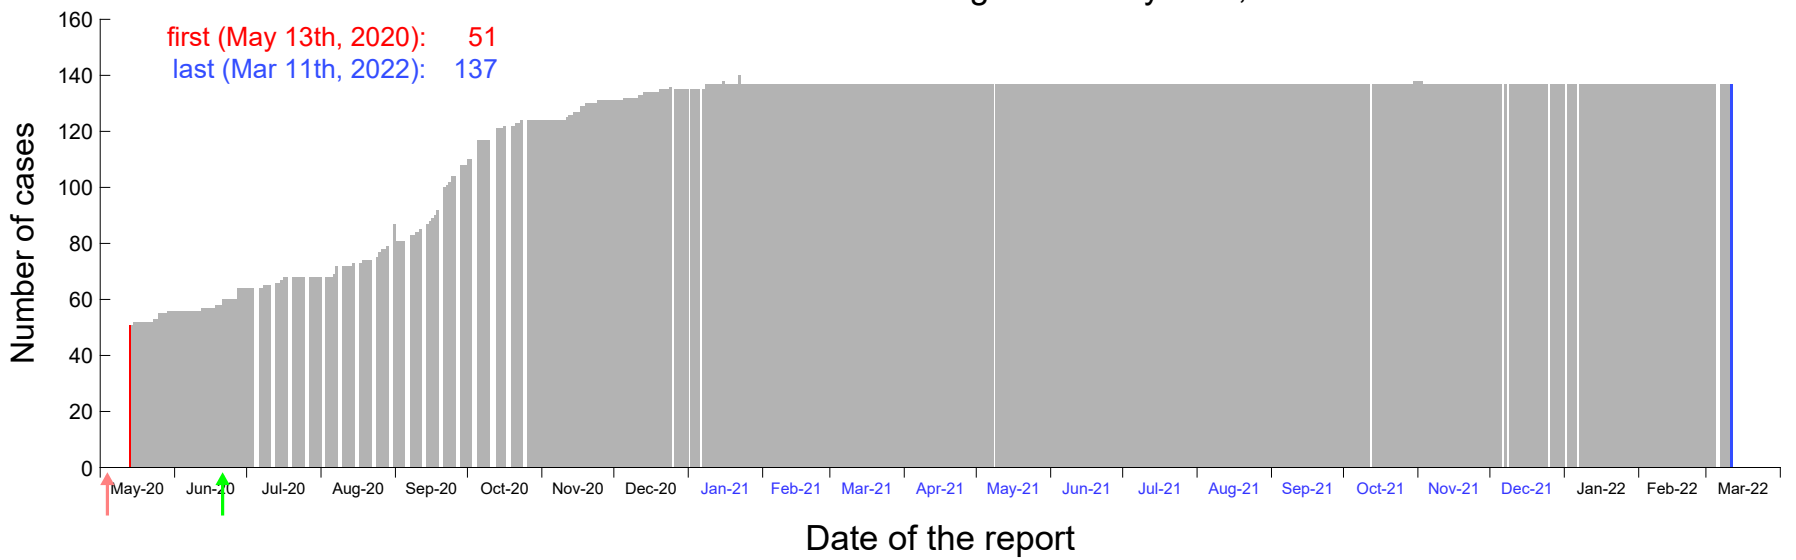

Evolution of the number of cases assigned to May 3rd, 2020 in Madrid

Evolution of the number of cases assigned to May 4th, 2020 in Madrid

Evolution of the number of cases assigned to May 5th, 2020 in Madrid

Evolution of the number of cases assigned to May 6th, 2020 in Madrid

Evolution of the number of cases assigned to May 7th, 2020 in Madrid

Evolution of the number of cases assigned to May 8th, 2020 in Madrid

Evolution of the number of cases assigned to May 9th, 2020 in Madrid

Evolution of the number of cases assigned to May 10th, 2020 in Madrid

Evolution of the number of cases assigned to May 11th, 2020 in Madrid