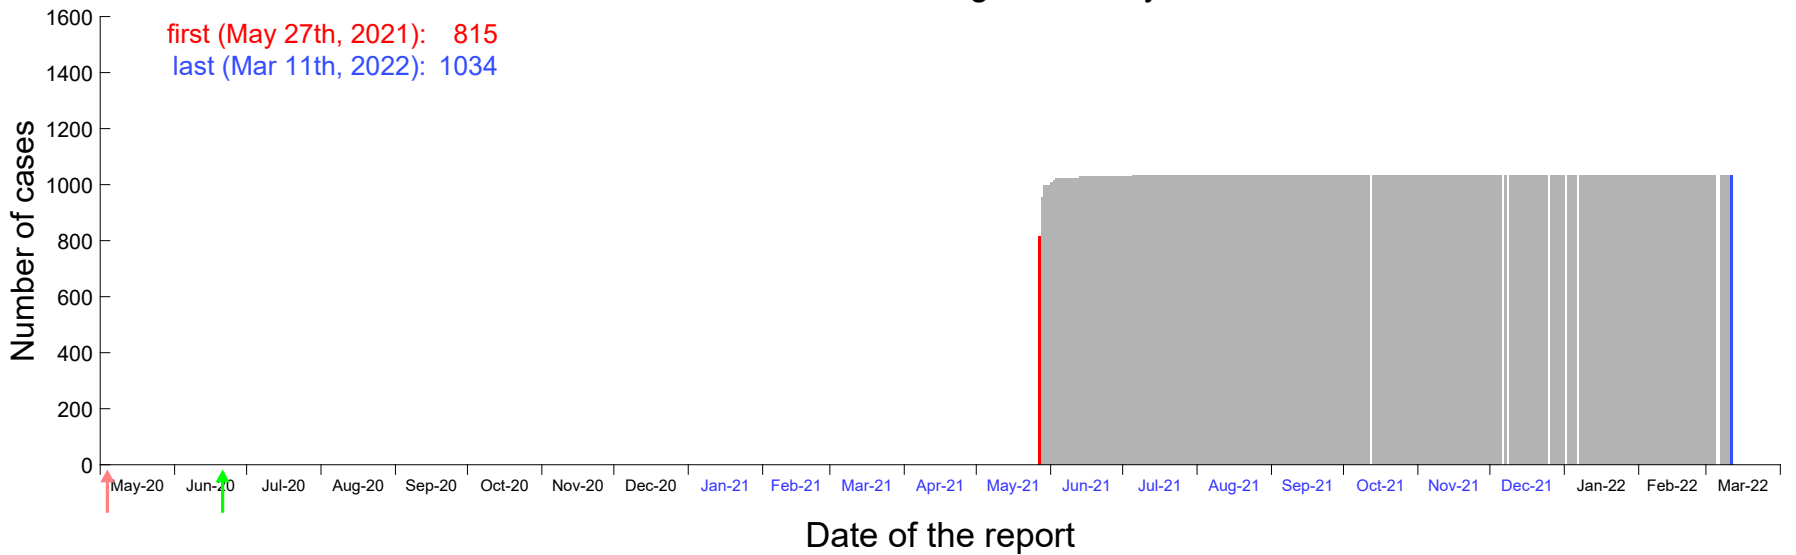

Evolution of the number of cases assigned to May 27th, 2021 in Madrid

Evolution of the number of cases assigned to May 26th, 2021 in Madrid