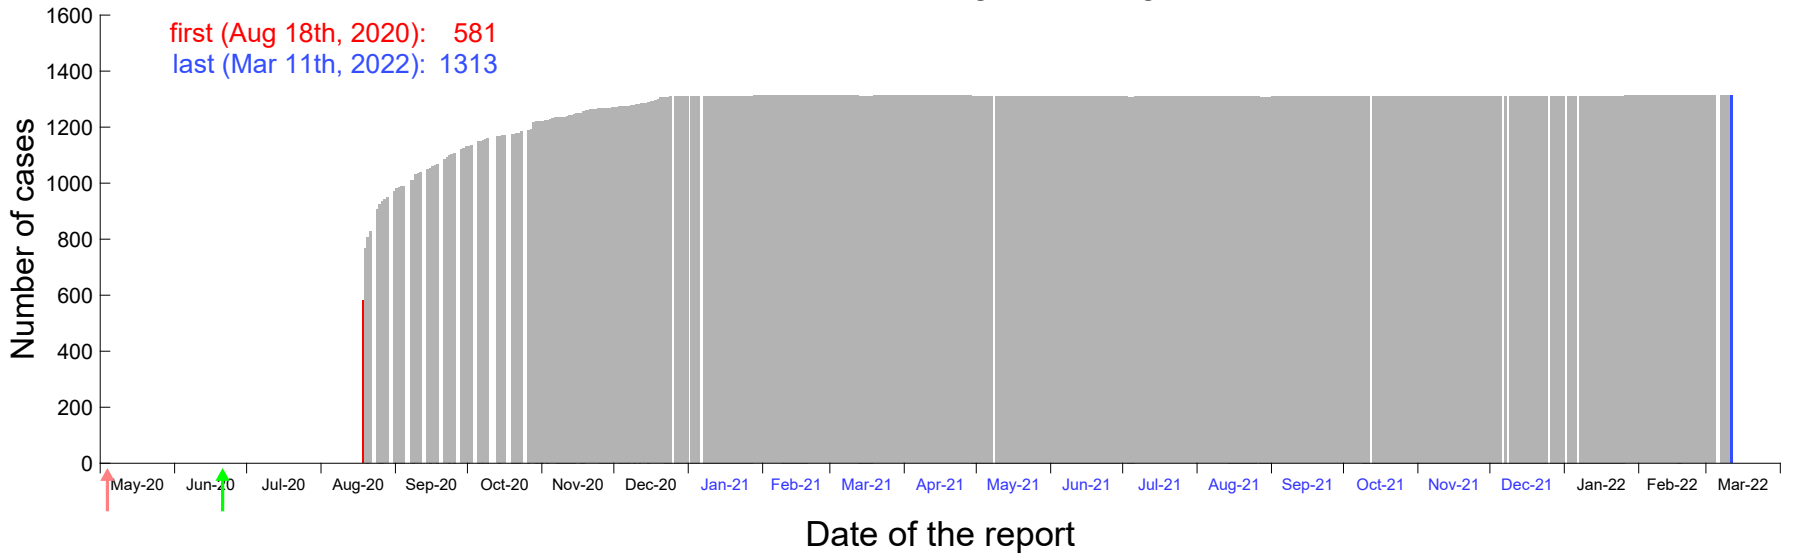

Evolution of the number of cases assigned to Aug 18th, 2020 in Madrid

Evolution of the number of cases assigned to Aug 17th, 2020 in Madrid