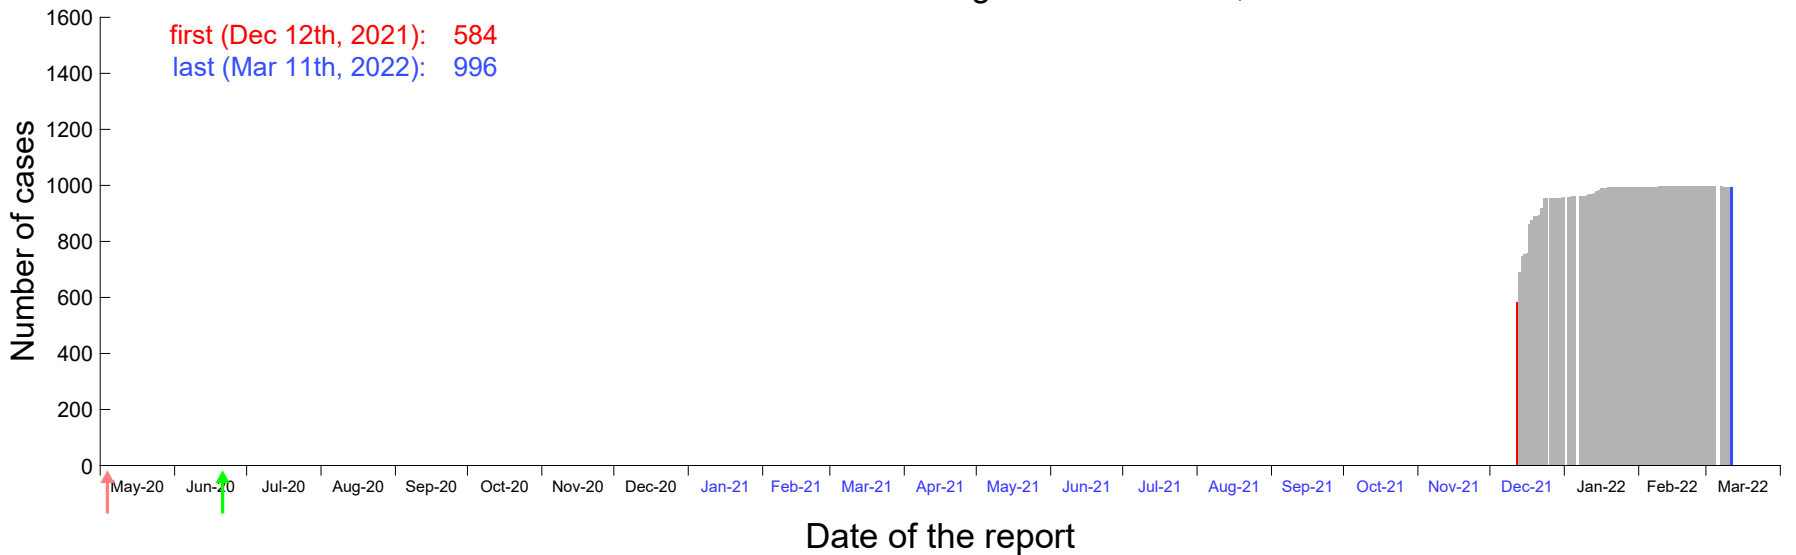

Evolution of the number of cases assigned to Dec 12th, 2021 in Madrid

Evolution of the number of cases assigned to Dec 11th, 2021 in Madrid