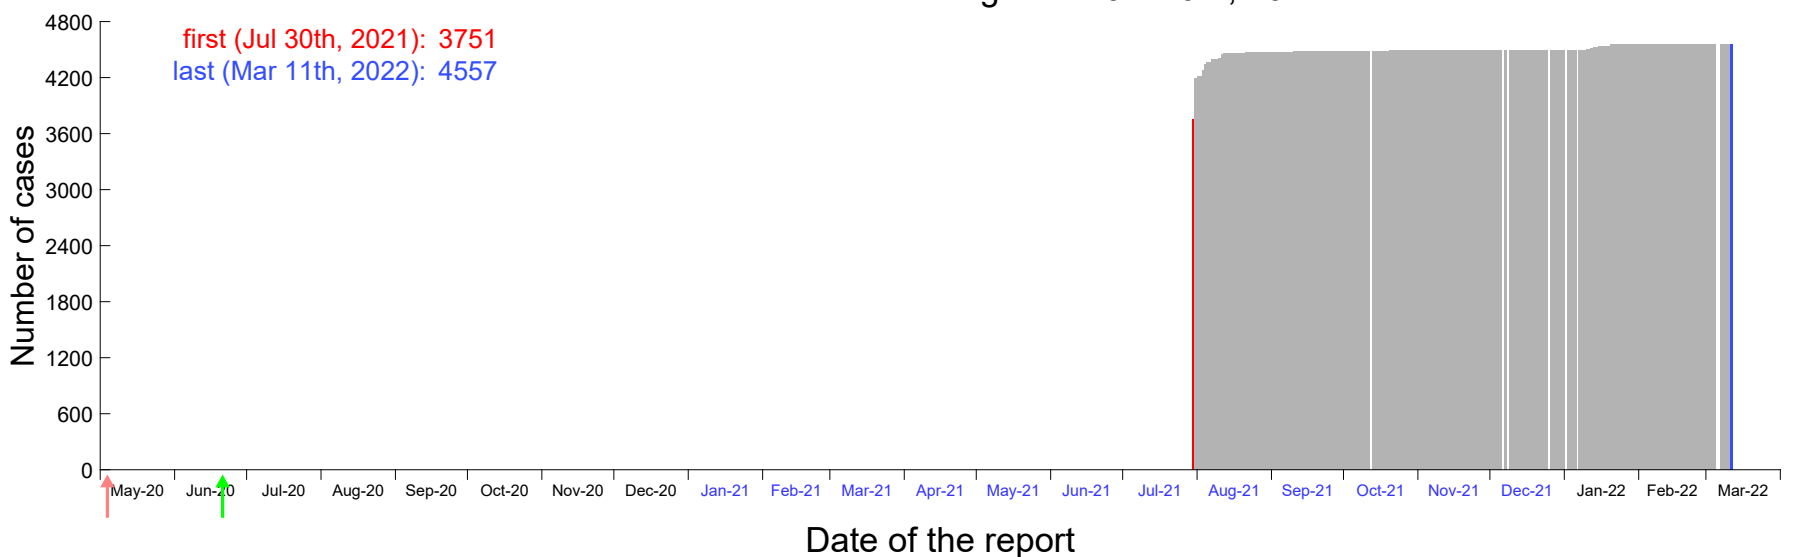

Evolution of the number of cases assigned to Jul 30th, 2021 in Madrid

Evolution of the number of cases assigned to Jul 29th, 2021 in Madrid