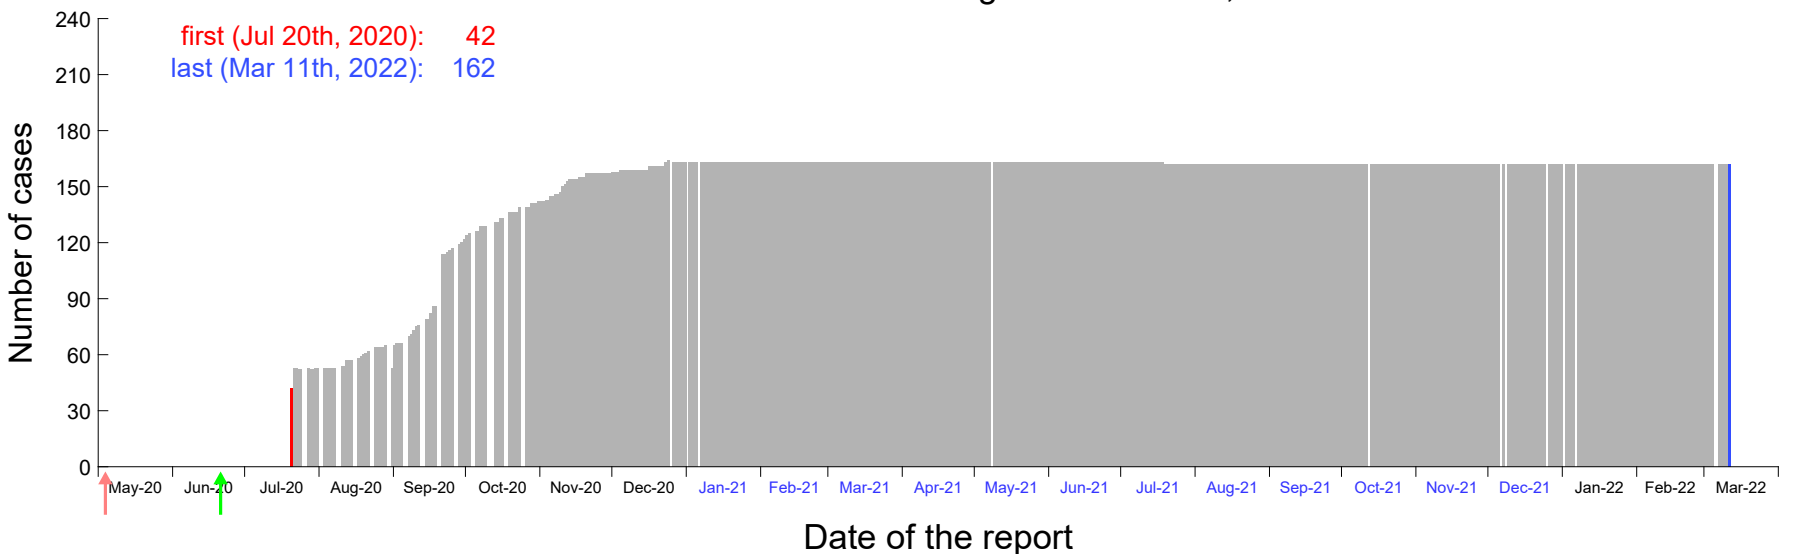

Evolution of the number of cases assigned to Jul 19th, 2020 in Madrid

Evolution of the number of cases assigned to Jul 18th, 2020 in Madrid