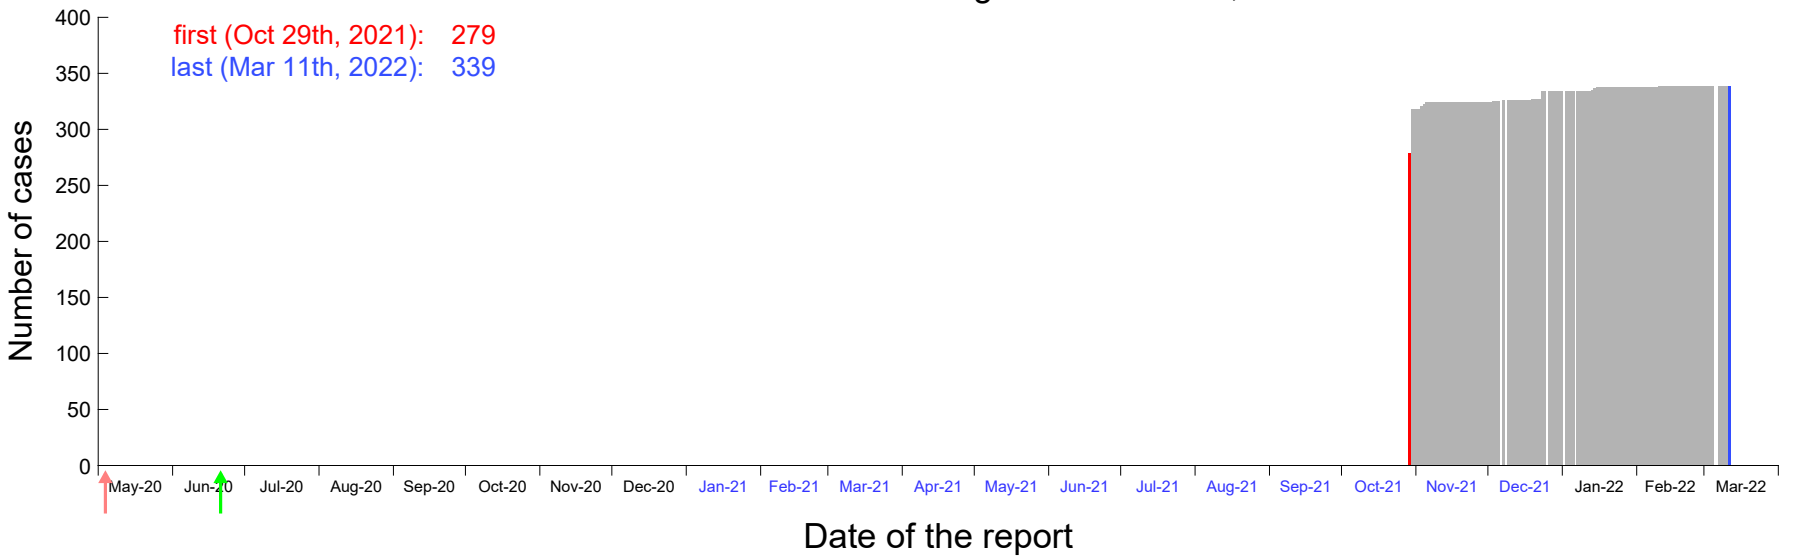

Evolution of the number of cases assigned to Oct 29th, 2021 in Madrid

Evolution of the number of cases assigned to Oct 28th, 2021 in Madrid