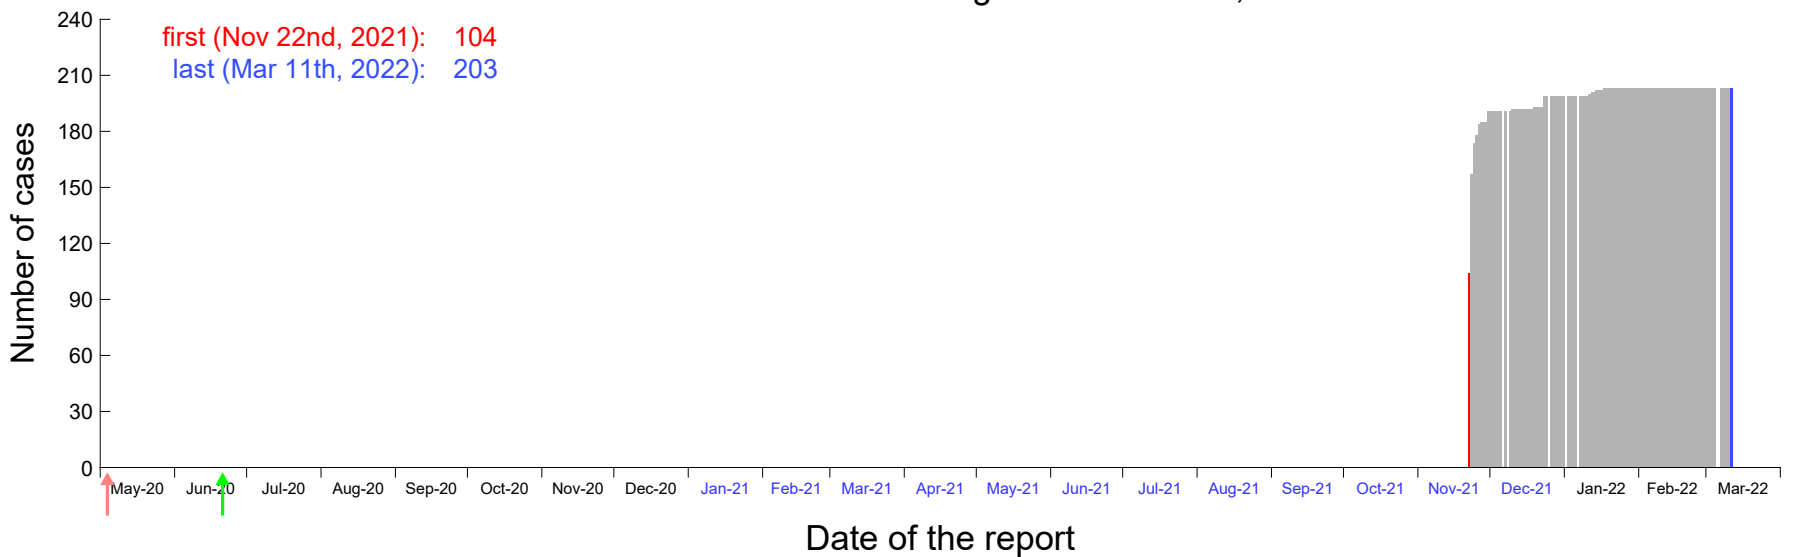

Evolution of the number of cases assigned to Nov 22nd, 2021 in Madrid

Evolution of the number of cases assigned to Nov 21st, 2021 in Madrid