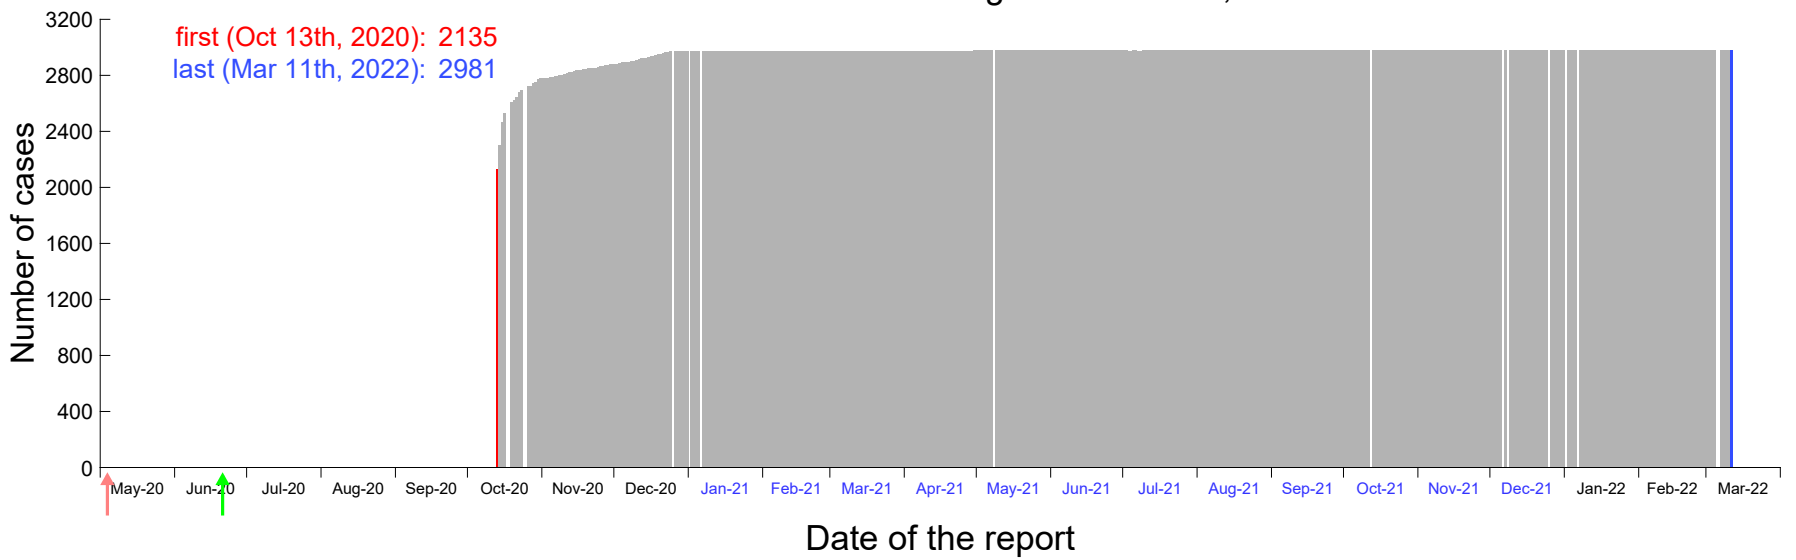

Evolution of the number of cases assigned to Oct 10th, 2020 in Madrid

Evolution of the number of cases assigned to Oct 9th, 2020 in Madrid