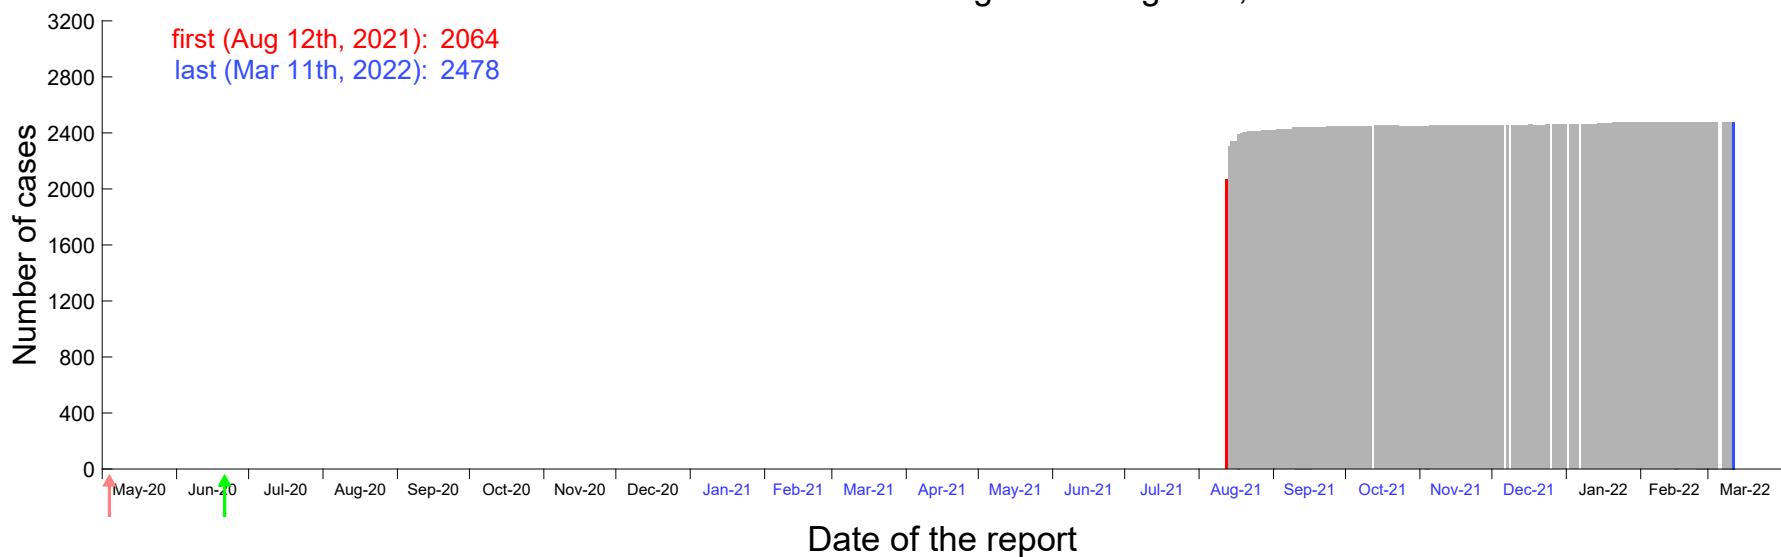

Evolution of the number of cases assigned to Aug 12th, 2021 in Madrid

Evolution of the number of cases assigned to Aug 11th, 2021 in Madrid