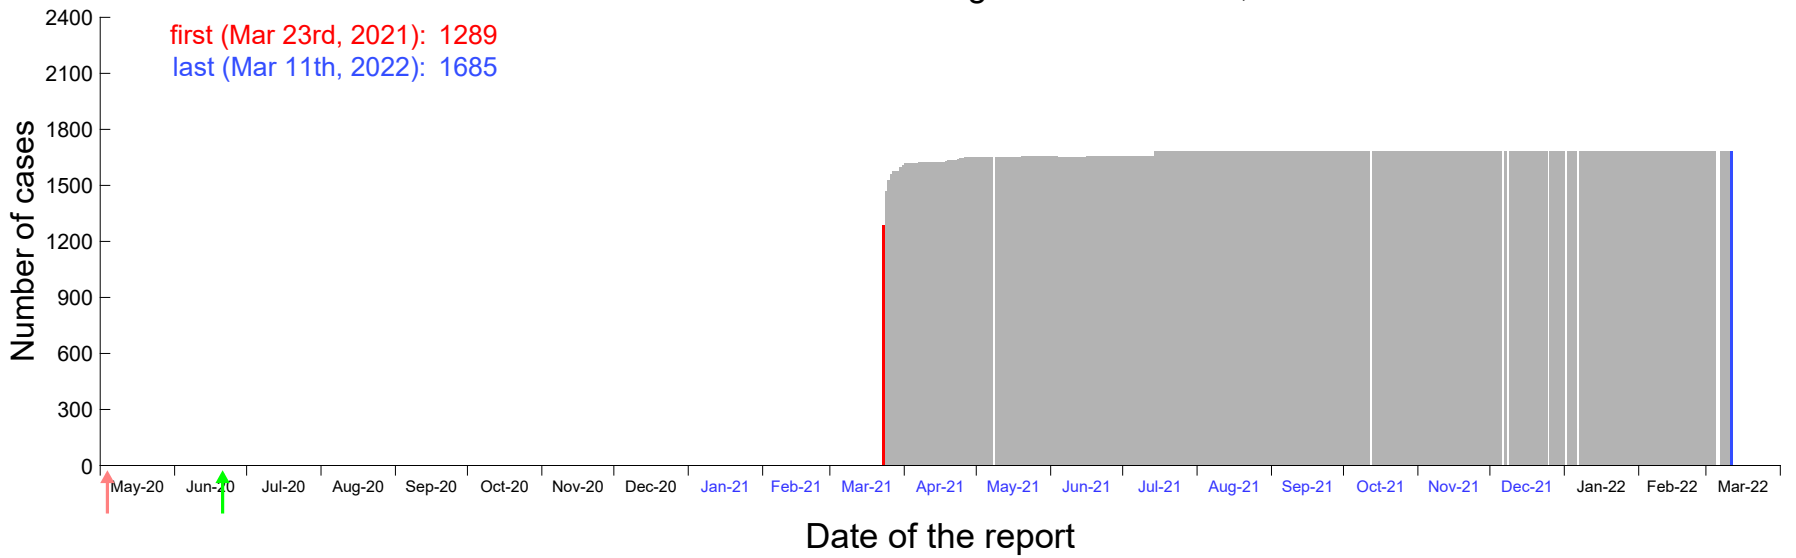

Evolution of the number of cases assigned to Mar 23rd, 2021 in Madrid

Evolution of the number of cases assigned to Mar 22nd, 2021 in Madrid