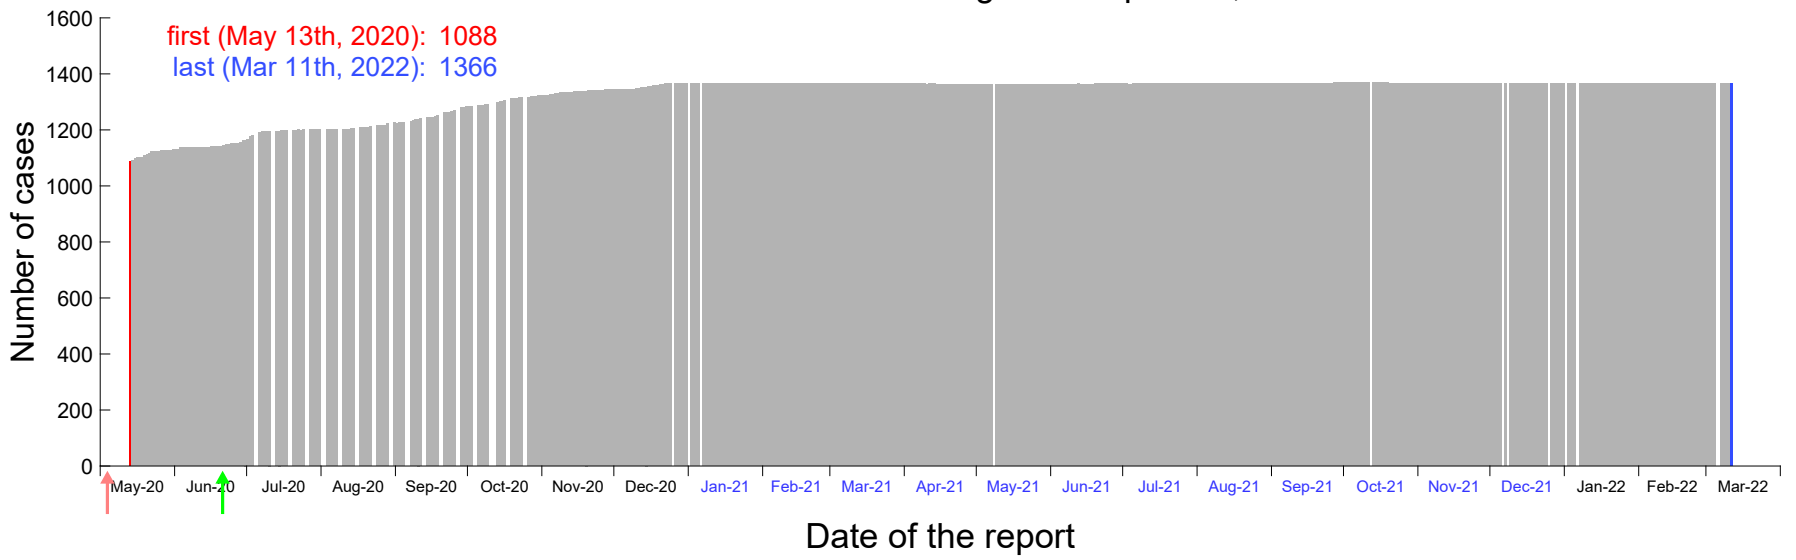

Evolution of the number of cases assigned to Apr 6th, 2020 in Madrid

Evolution of the number of cases assigned to Apr 7th, 2020 in Madrid

Evolution of the number of cases assigned to Apr 8th, 2020 in Madrid

Evolution of the number of cases assigned to Apr 9th, 2020 in Madrid

Evolution of the number of cases assigned to Apr 10th, 2020 in Madrid

Evolution of the number of cases assigned to Apr 11th, 2020 in Madrid

Evolution of the number of cases assigned to Apr 12th, 2020 in Madrid

Evolution of the number of cases assigned to Apr 13th, 2020 in Madrid

Evolution of the number of cases assigned to Apr 14th, 2020 in Madrid