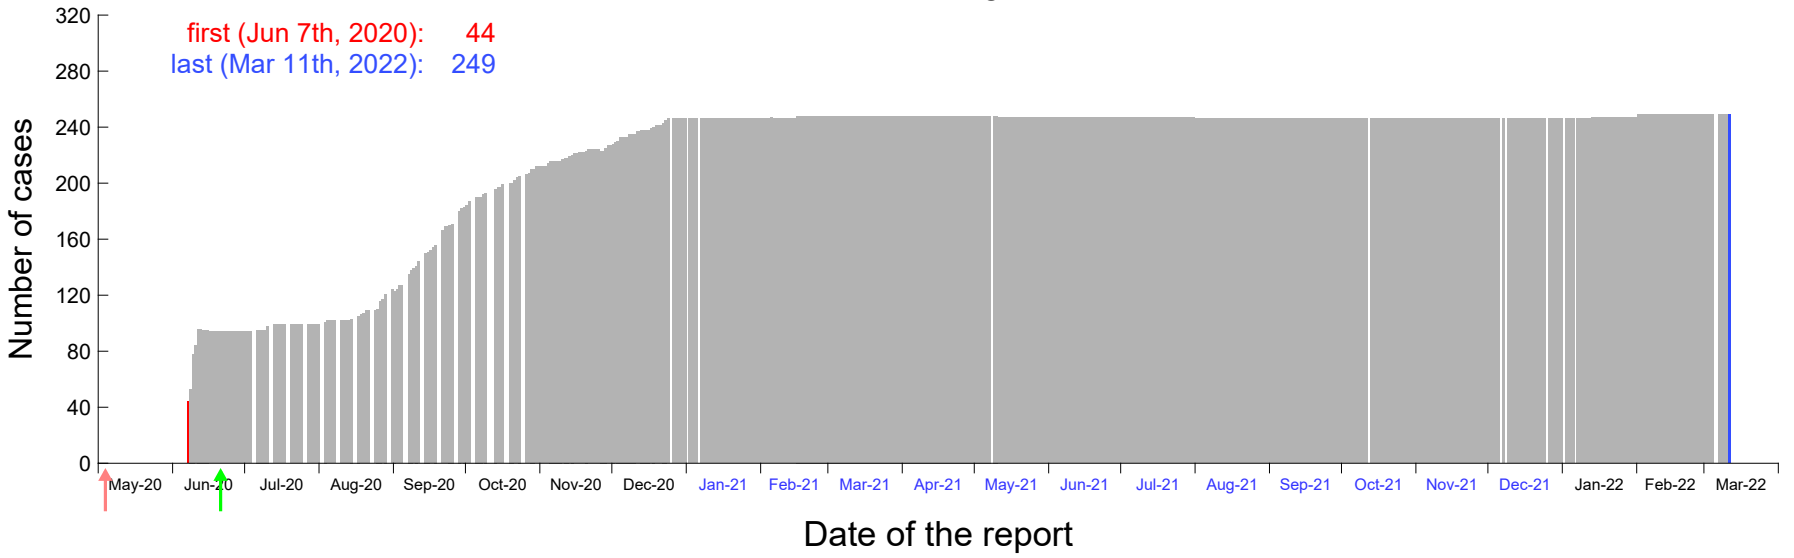

Evolution of the number of cases assigned to May 30th, 2020 in Madrid

Evolution of the number of cases assigned to May 31st, 2020 in Madrid

Evolution of the number of cases assigned to Jun 1st, 2020 in Madrid

Evolution of the number of cases assigned to Jun 2nd, 2020 in Madrid

Evolution of the number of cases assigned to Jun 3rd, 2020 in Madrid

Evolution of the number of cases assigned to Jun 4th, 2020 in Madrid

Evolution of the number of cases assigned to Jun 5th, 2020 in Madrid

Evolution of the number of cases assigned to Jun 6th, 2020 in Madrid

Evolution of the number of cases assigned to Jun 7th, 2020 in Madrid