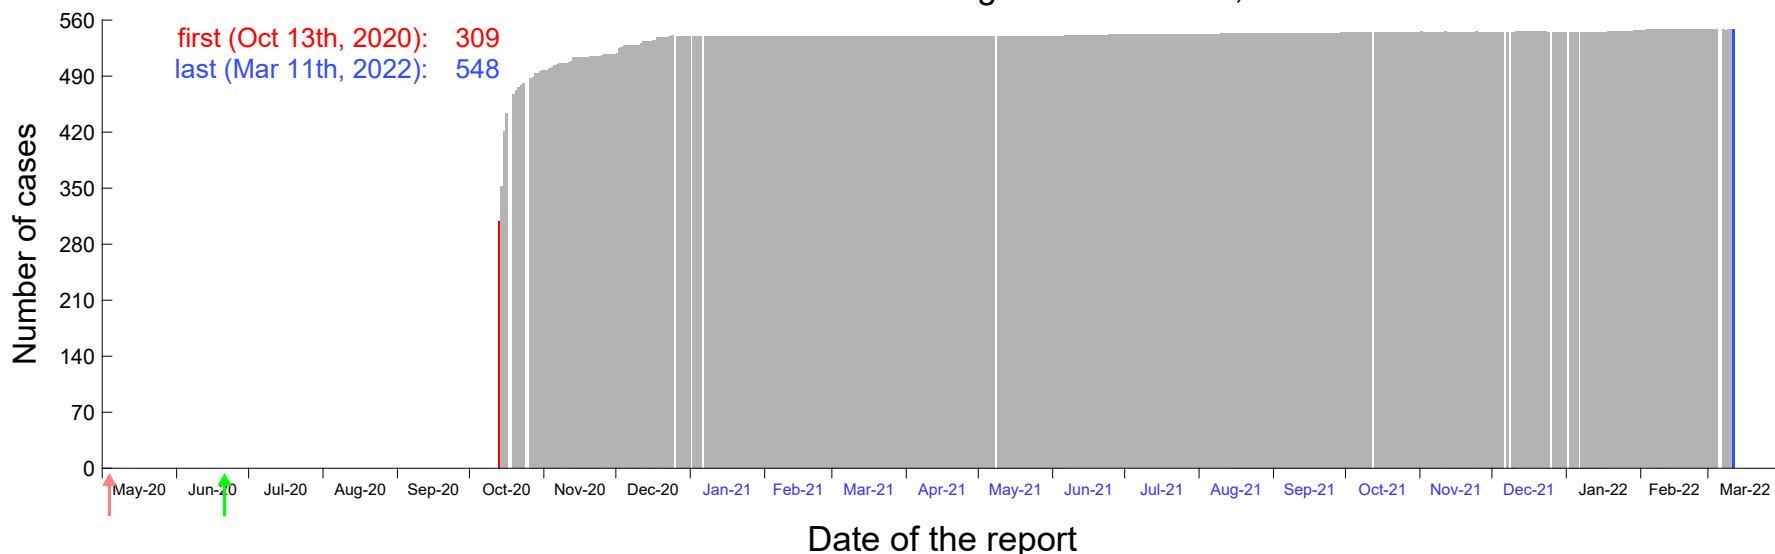

Evolution of the number of cases assigned to Oct 13th, 2020 in Madrid

Evolution of the number of cases assigned to Oct 12th, 2020 in Madrid