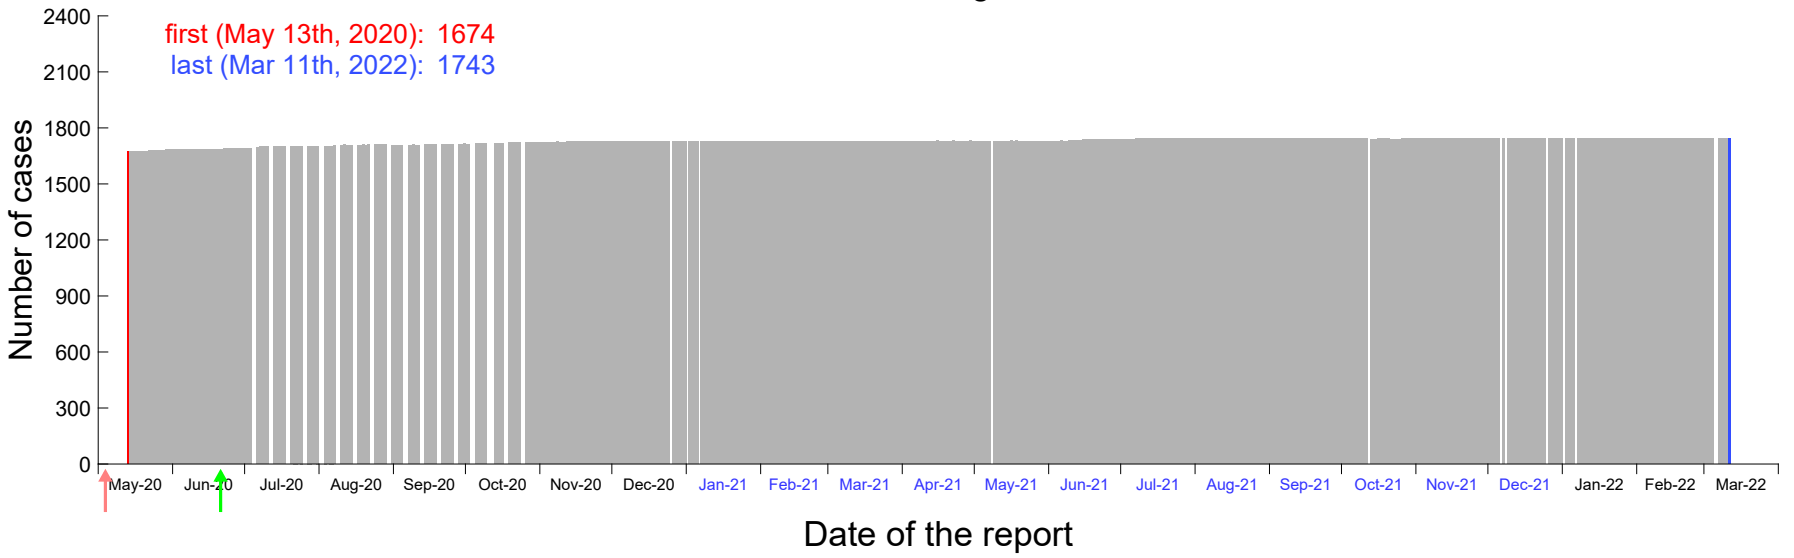

Evolution of the number of cases assigned to Mar 13th, 2020 in Madrid

Evolution of the number of cases assigned to Mar 14th, 2020 in Madrid

Evolution of the number of cases assigned to Mar 15th, 2020 in Madrid

Evolution of the number of cases assigned to Mar 16th, 2020 in Madrid

Evolution of the number of cases assigned to Mar 17th, 2020 in Madrid

Evolution of the number of cases assigned to Mar 18th, 2020 in Madrid

Evolution of the number of cases assigned to Mar 19th, 2020 in Madrid

Evolution of the number of cases assigned to Mar 20th, 2020 in Madrid

Evolution of the number of cases assigned to Mar 21st, 2020 in Madrid

Evolution of the number of cases assigned to Mar 22nd, 2020 in Madrid

Evolution of the number of cases assigned to Mar 23rd, 2020 in Madrid

Evolution of the number of cases assigned to Mar 24th, 2020 in Madrid