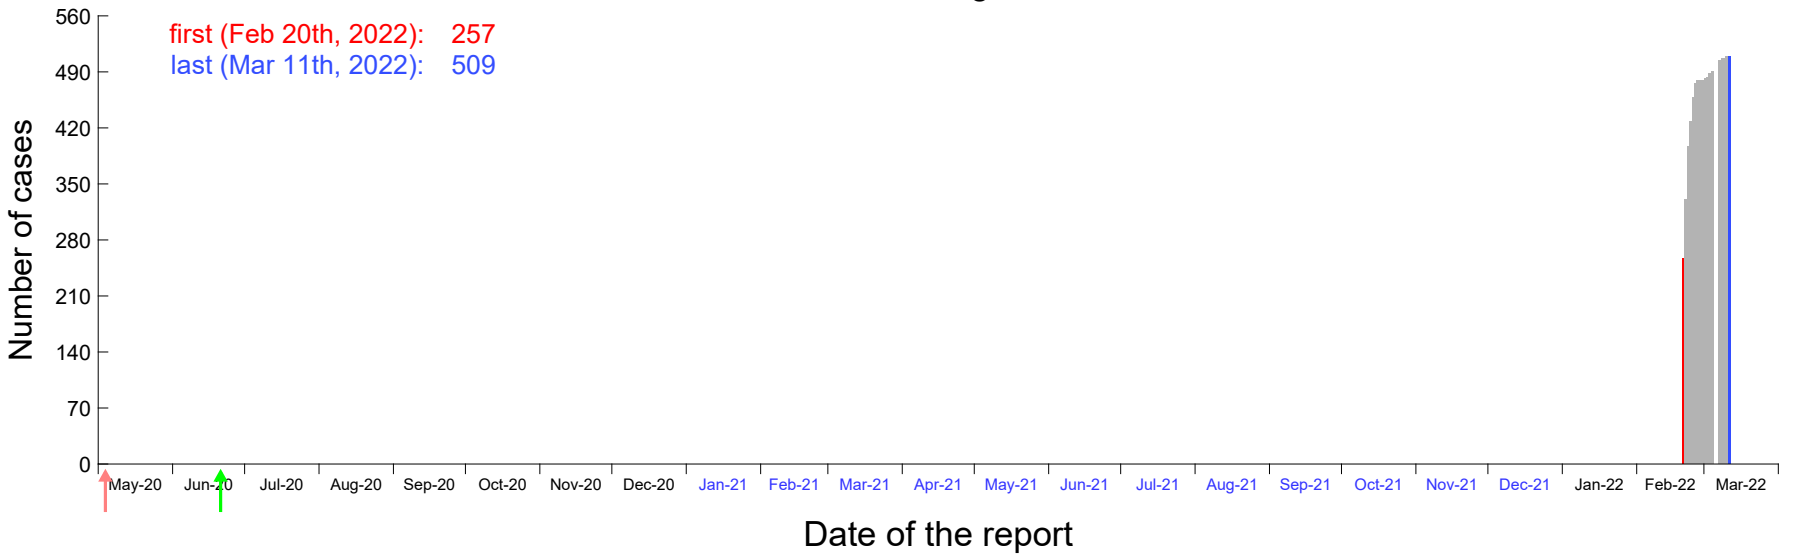

Evolution of the number of cases assigned to Feb 20th, 2022 in Madrid

Evolution of the number of cases assigned to Feb 19th, 2022 in Madrid