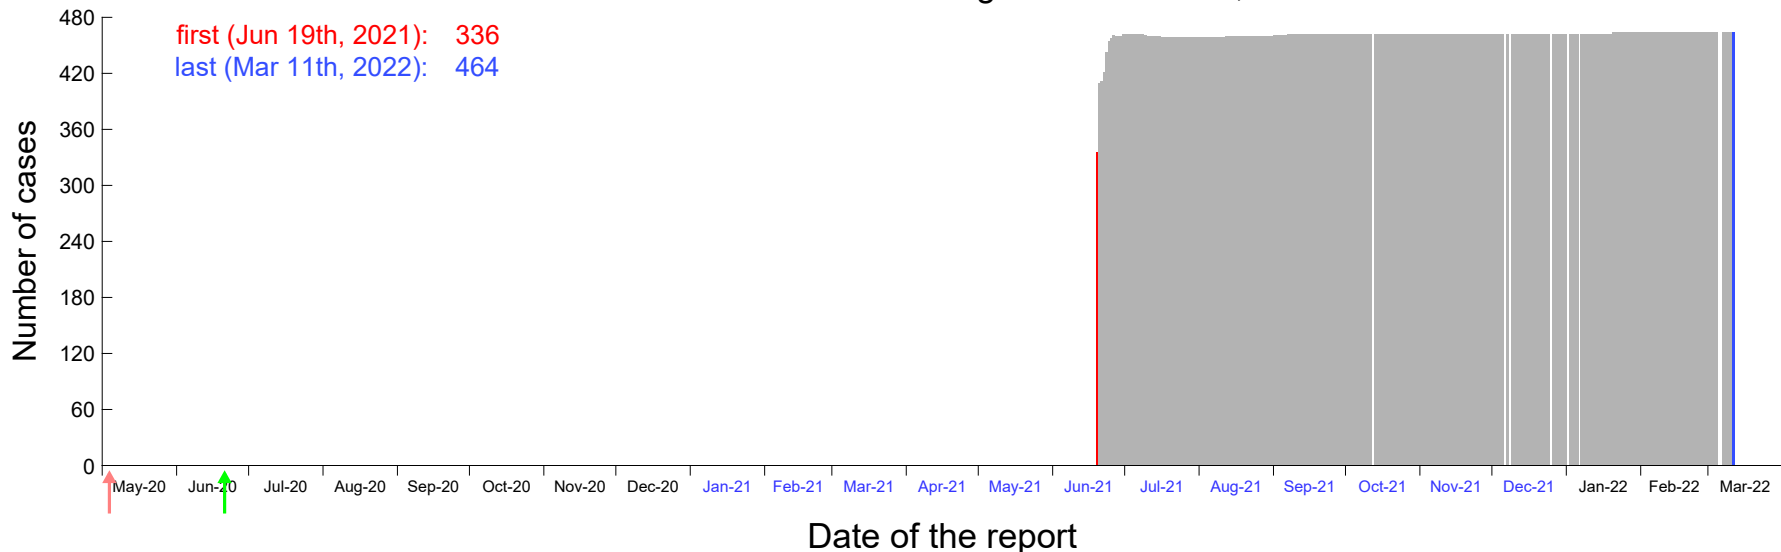

Evolution of the number of cases assigned to Jun 19th, 2021 in Madrid

Evolution of the number of cases assigned to Jun 18th, 2021 in Madrid