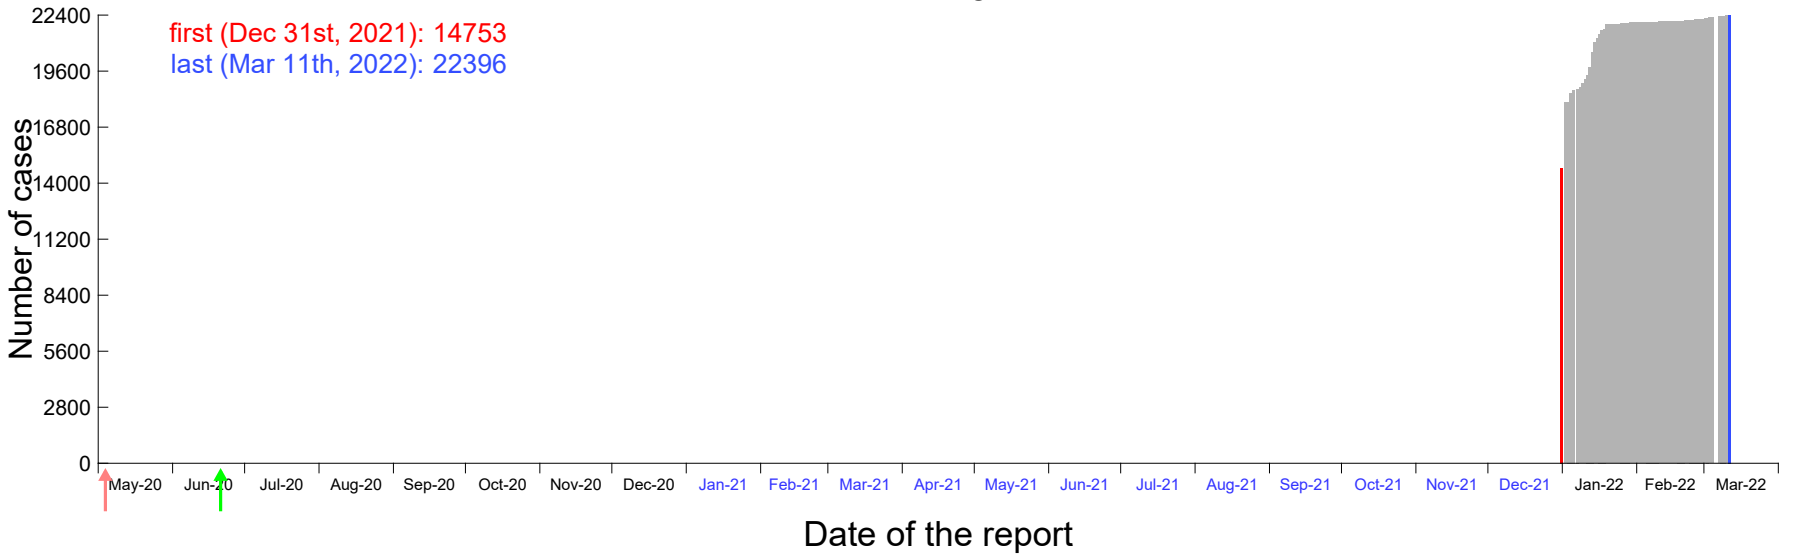

Evolution of the number of cases assigned to Dec 31st, 2021 in Madrid

Evolution of the number of cases assigned to Dec 30th, 2021 in Madrid