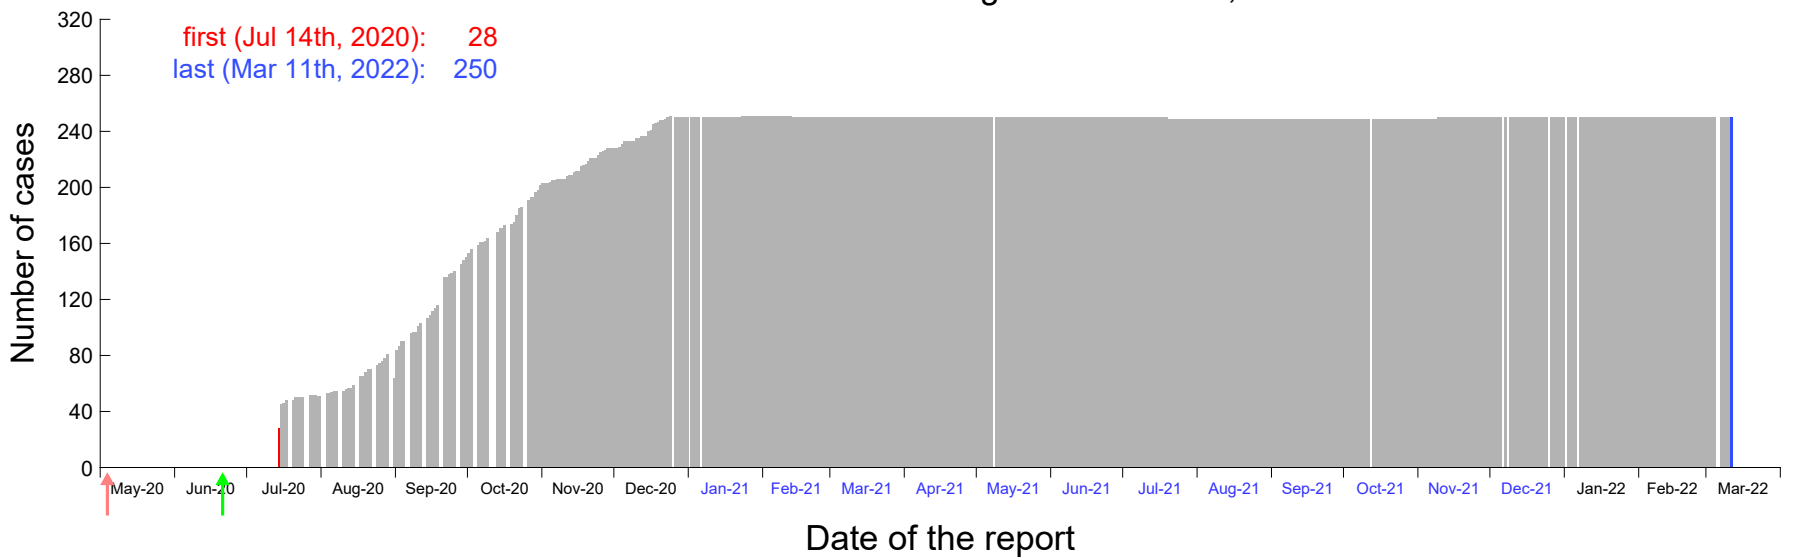

Evolution of the number of cases assigned to Jul 14th, 2020 in Madrid

Evolution of the number of cases assigned to Jul 13th, 2020 in Madrid