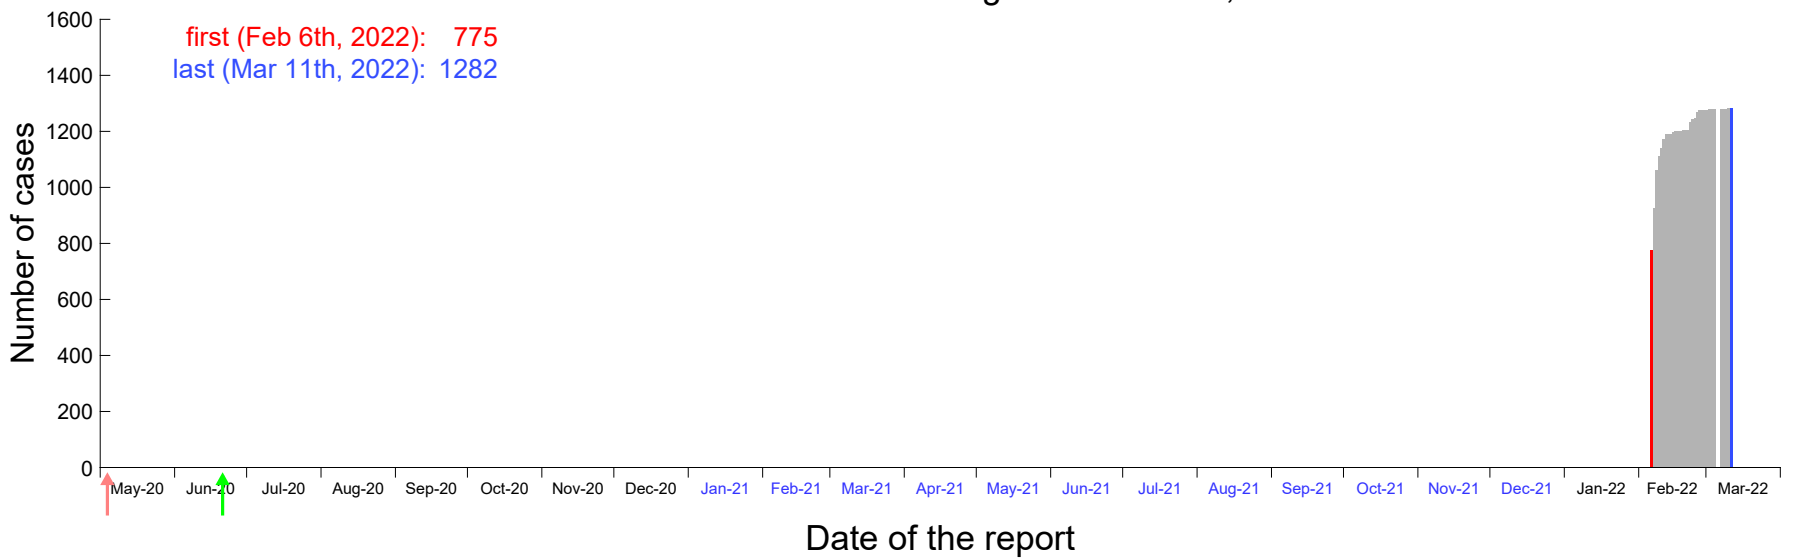

Evolution of the number of cases assigned to Feb 6th, 2022 in Madrid

Evolution of the number of cases assigned to Feb 5th, 2022 in Madrid