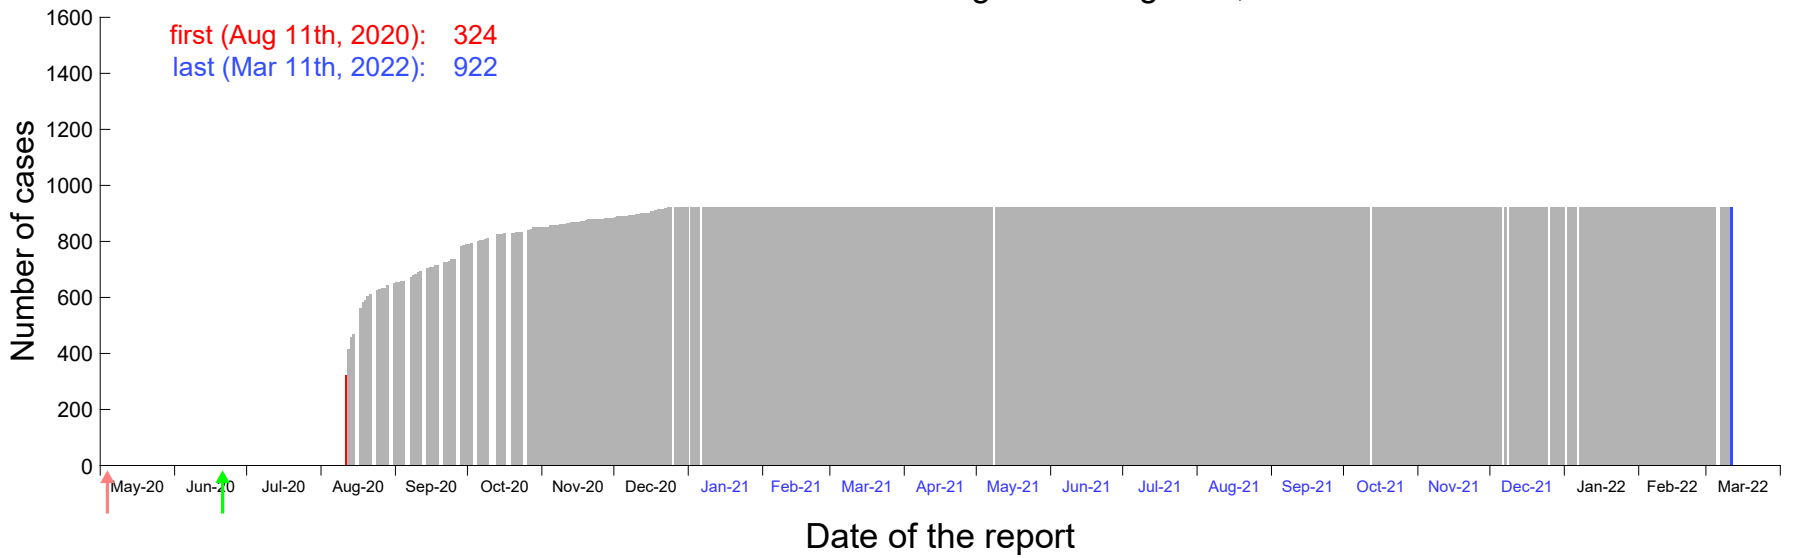

Evolution of the number of cases assigned to Aug 11th, 2020 in Madrid

Evolution of the number of cases assigned to Aug 10th, 2020 in Madrid