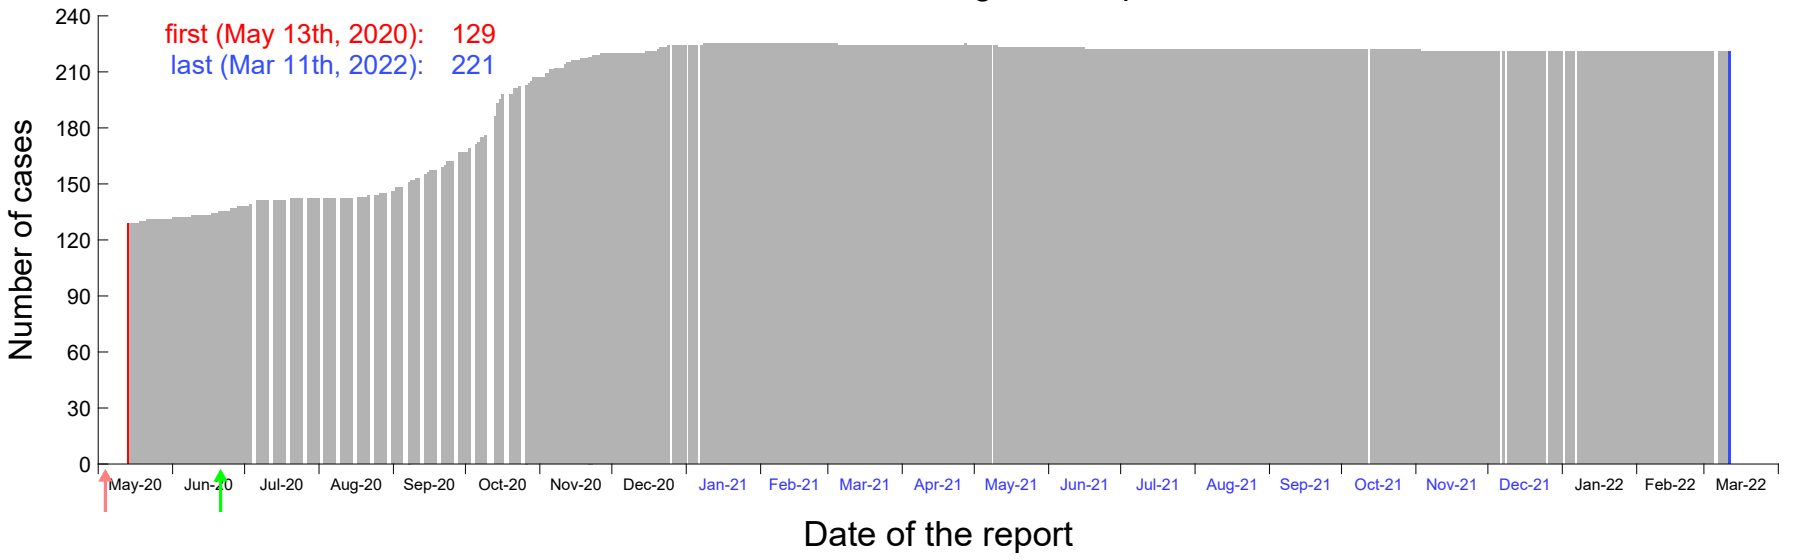

Evolution of the number of cases assigned to Apr 18th, 2020 in Madrid

Evolution of the number of cases assigned to Apr 19th, 2020 in Madrid

Evolution of the number of cases assigned to Apr 20th, 2020 in Madrid

Evolution of the number of cases assigned to Apr 21st, 2020 in Madrid

Evolution of the number of cases assigned to Apr 22nd, 2020 in Madrid

Evolution of the number of cases assigned to Apr 23rd, 2020 in Madrid

Evolution of the number of cases assigned to Apr 24th, 2020 in Madrid

Evolution of the number of cases assigned to Apr 25th, 2020 in Madrid

Evolution of the number of cases assigned to Apr 26th, 2020 in Madrid