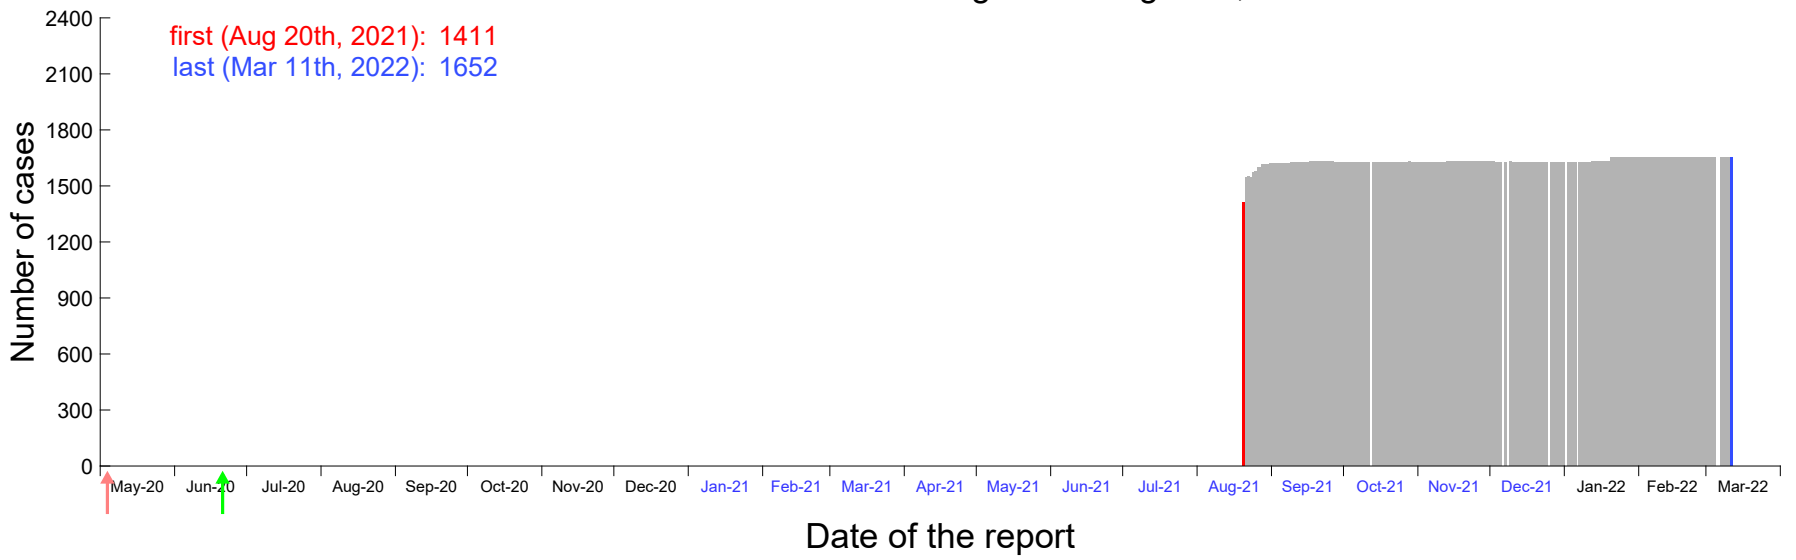

Evolution of the number of cases assigned to Aug 20th, 2021 in Madrid

Evolution of the number of cases assigned to Aug 19th, 2021 in Madrid