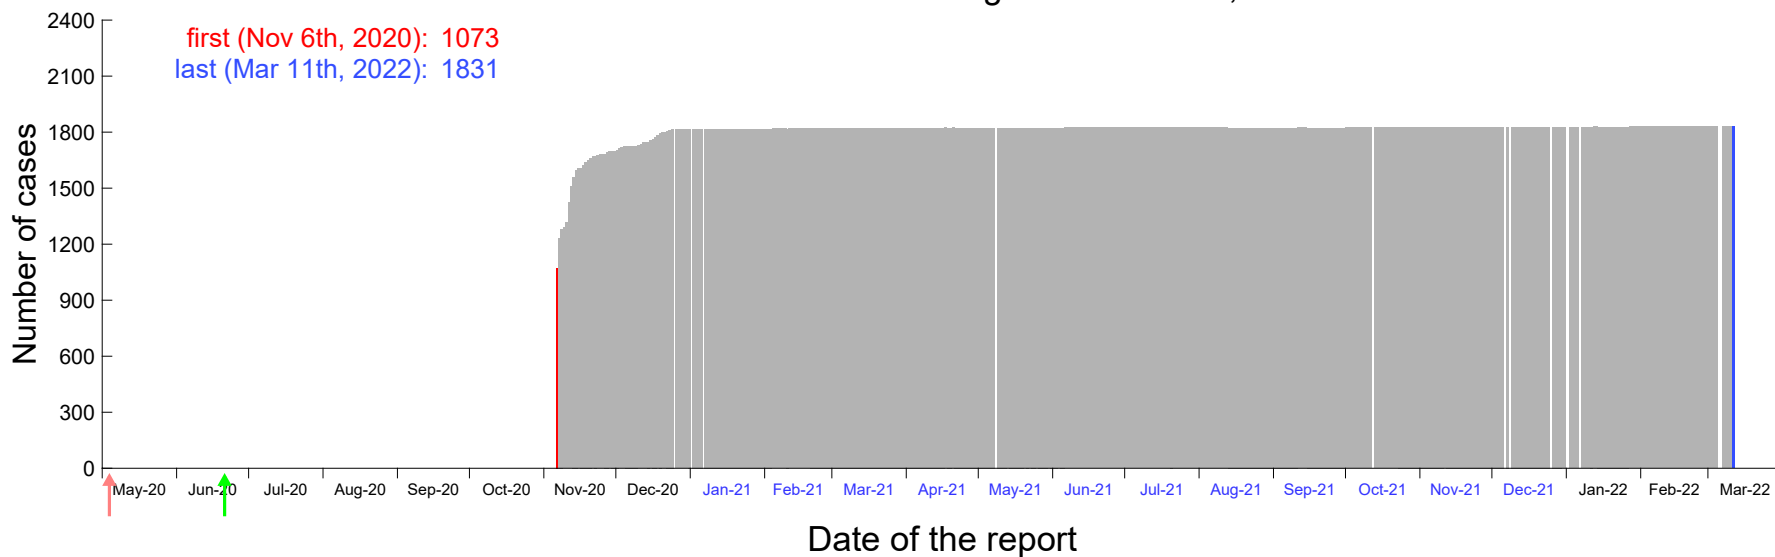

Evolution of the number of cases assigned to Nov 6th, 2020 in Madrid

Evolution of the number of cases assigned to Nov 5th, 2020 in Madrid