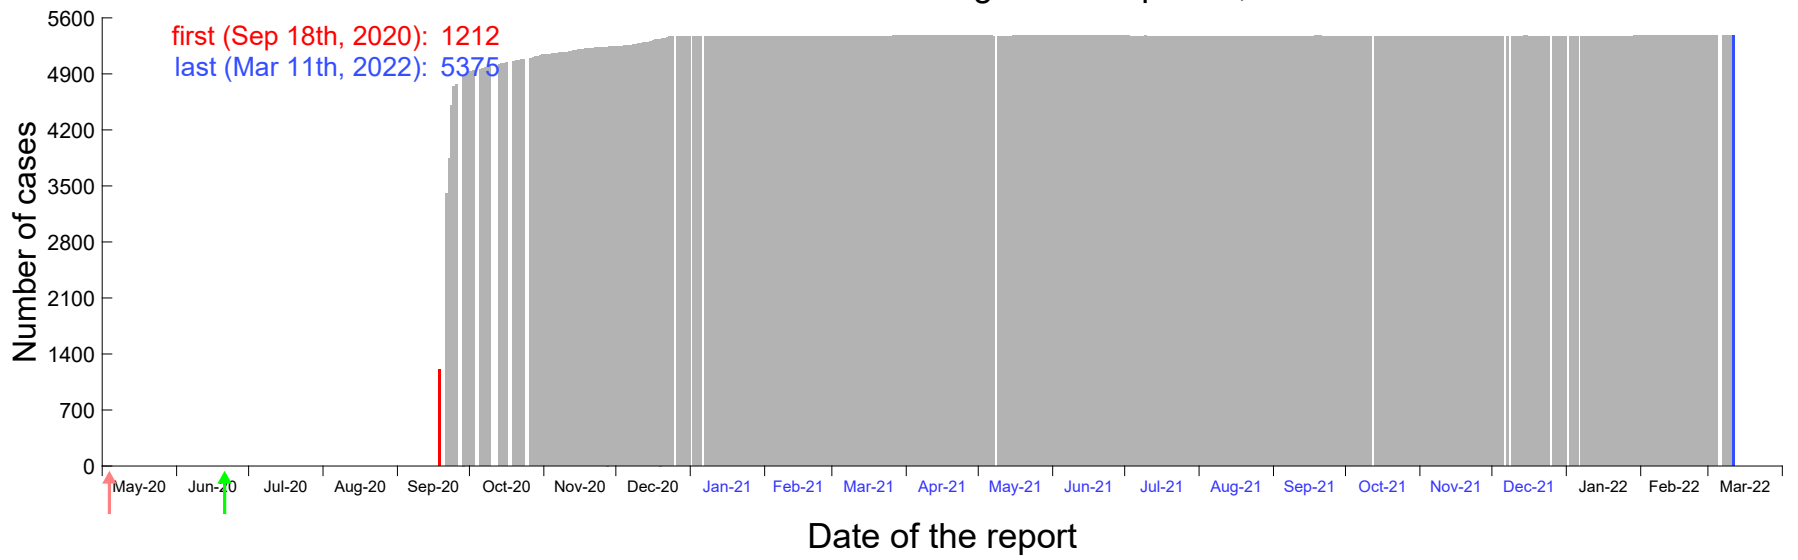

Evolution of the number of cases assigned to Sep 18th, 2020 in Madrid

Evolution of the number of cases assigned to Sep 17th, 2020 in Madrid