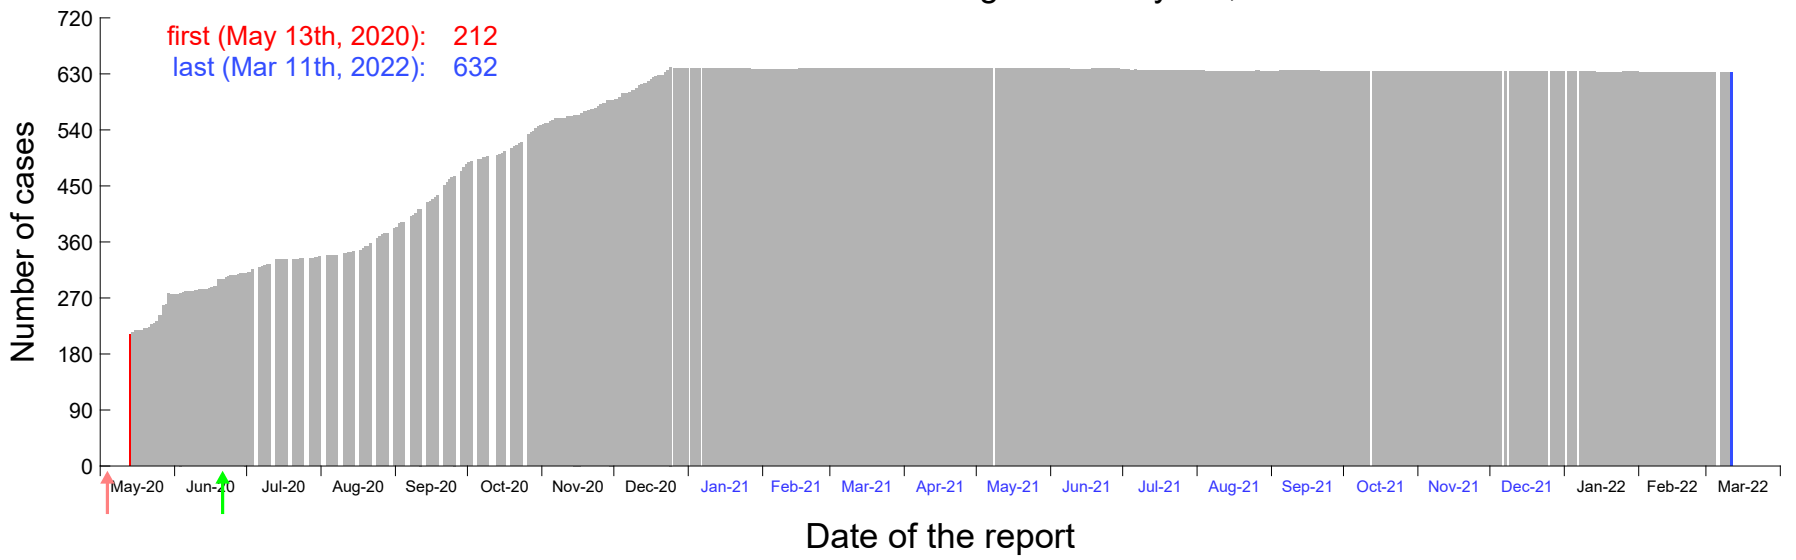

Evolution of the number of cases assigned to Apr 30th, 2020 in Madrid

Evolution of the number of cases assigned to May 1st, 2020 in Madrid

Evolution of the number of cases assigned to May 2nd, 2020 in Madrid

Evolution of the number of cases assigned to May 3rd, 2020 in Madrid

Evolution of the number of cases assigned to May 4th, 2020 in Madrid

Evolution of the number of cases assigned to May 5th, 2020 in Madrid

Evolution of the number of cases assigned to May 6th, 2020 in Madrid

Evolution of the number of cases assigned to May 7th, 2020 in Madrid

Evolution of the number of cases assigned to May 8th, 2020 in Madrid