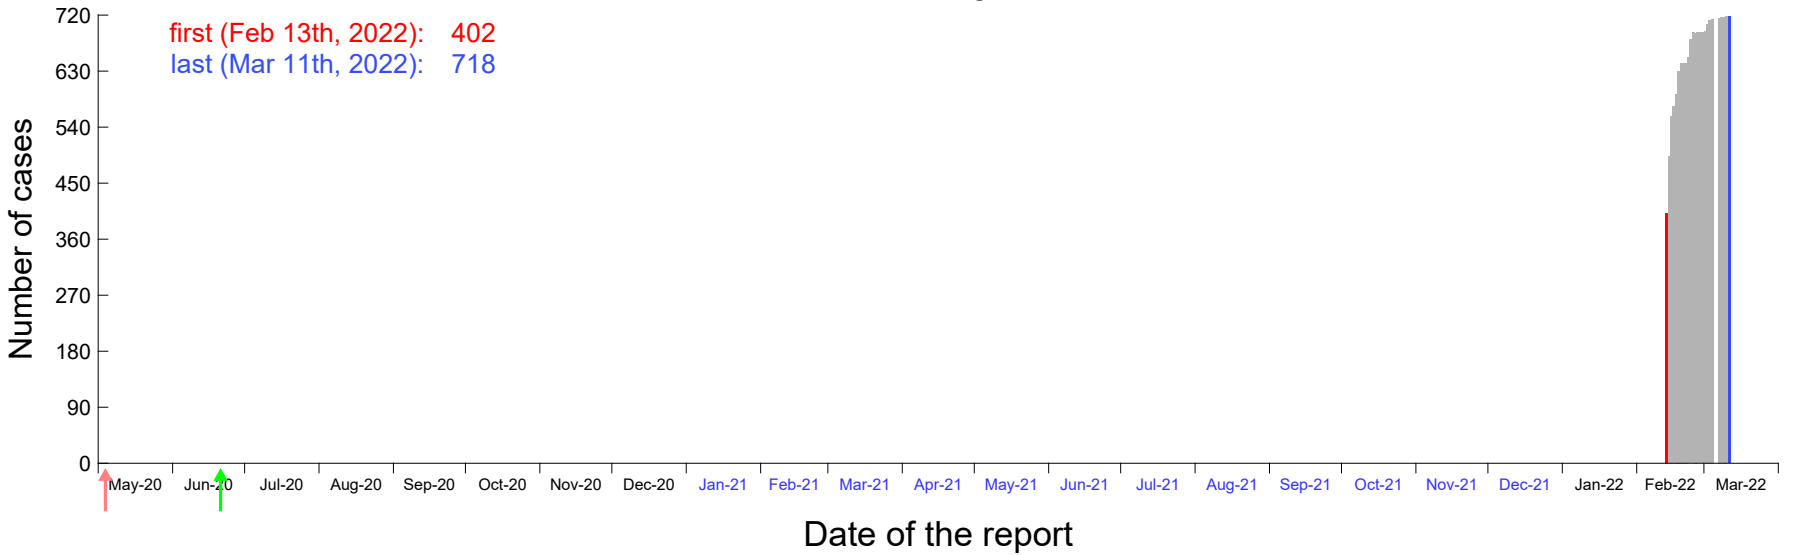

Evolution of the number of cases assigned to Feb 13th, 2022 in Madrid

Evolution of the number of cases assigned to Feb 12th, 2022 in Madrid