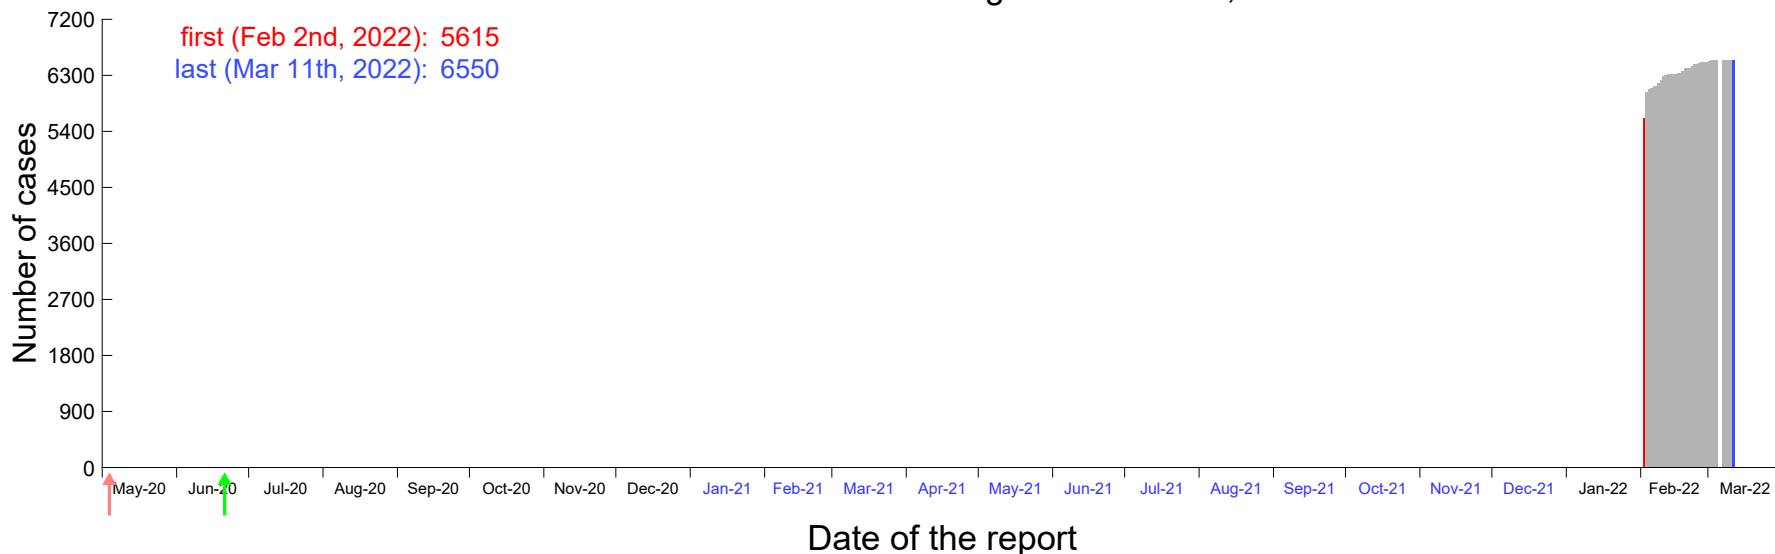

Evolution of the number of cases assigned to Feb 2nd, 2022 in Madrid

Evolution of the number of cases assigned to Feb 1st, 2022 in Madrid