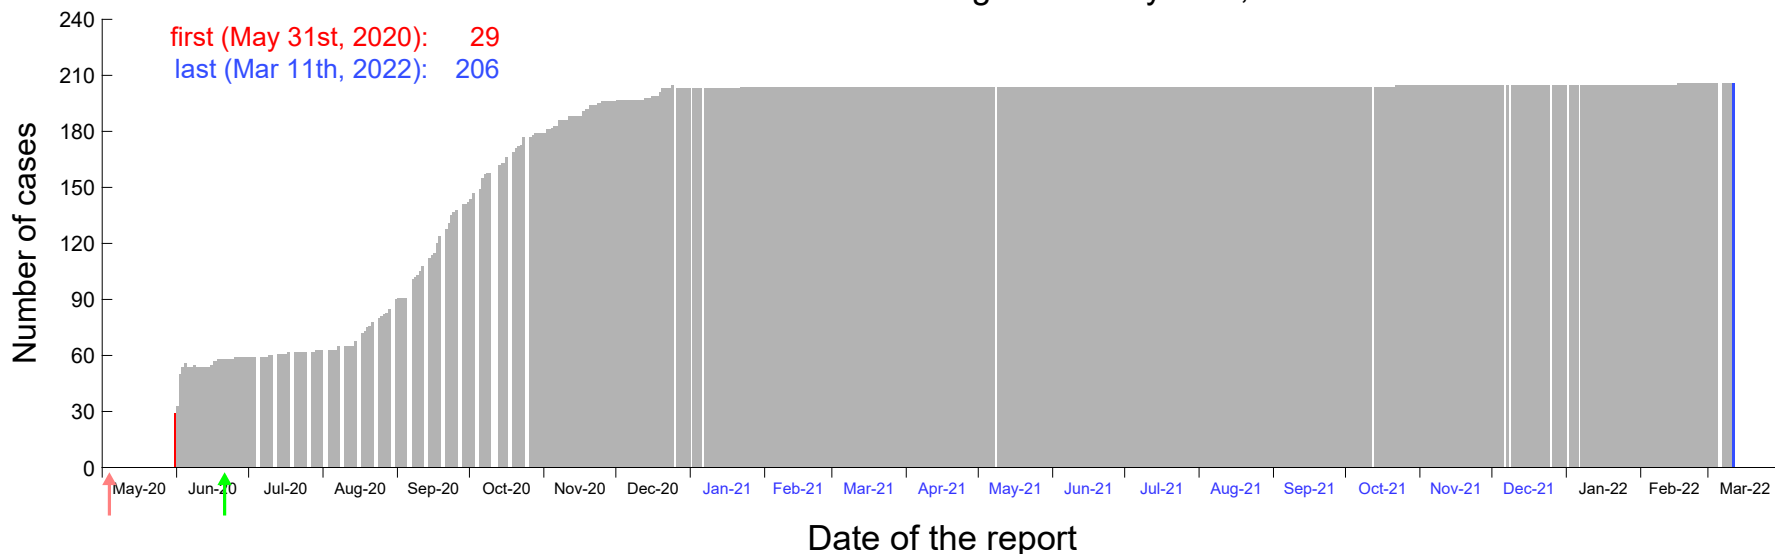

Evolution of the number of cases assigned to May 24th, 2020 in Madrid

Evolution of the number of cases assigned to May 25th, 2020 in Madrid

Evolution of the number of cases assigned to May 26th, 2020 in Madrid

Evolution of the number of cases assigned to May 27th, 2020 in Madrid

Evolution of the number of cases assigned to May 28th, 2020 in Madrid

Evolution of the number of cases assigned to May 29th, 2020 in Madrid

Evolution of the number of cases assigned to May 30th, 2020 in Madrid

Evolution of the number of cases assigned to May 31st, 2020 in Madrid

Evolution of the number of cases assigned to Jun 1st, 2020 in Madrid

Evolution of the number of cases assigned to Jun 2nd, 2020 in Madrid

Evolution of the number of cases assigned to Jun 3rd, 2020 in Madrid

Evolution of the number of cases assigned to Jun 4th, 2020 in Madrid