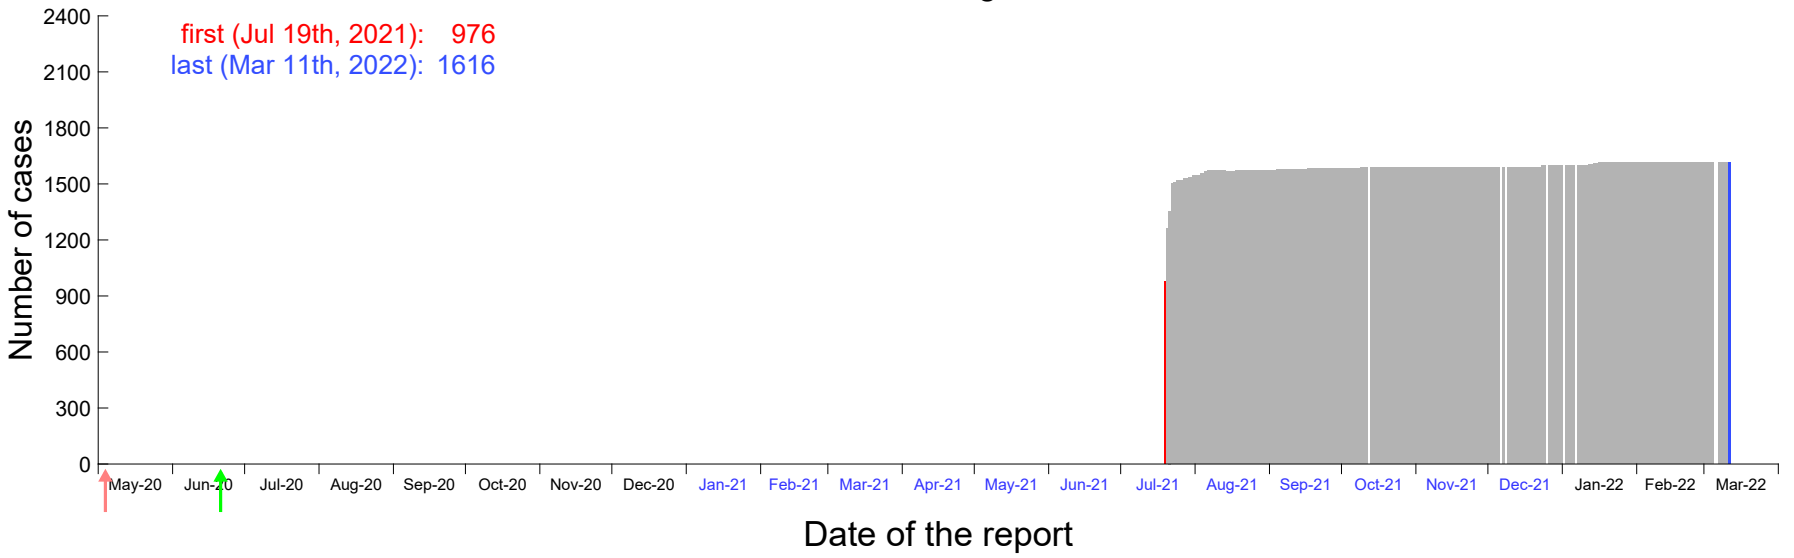

Evolution of the number of cases assigned to Jul 19th, 2021 in Madrid

Evolution of the number of cases assigned to Jul 18th, 2021 in Madrid