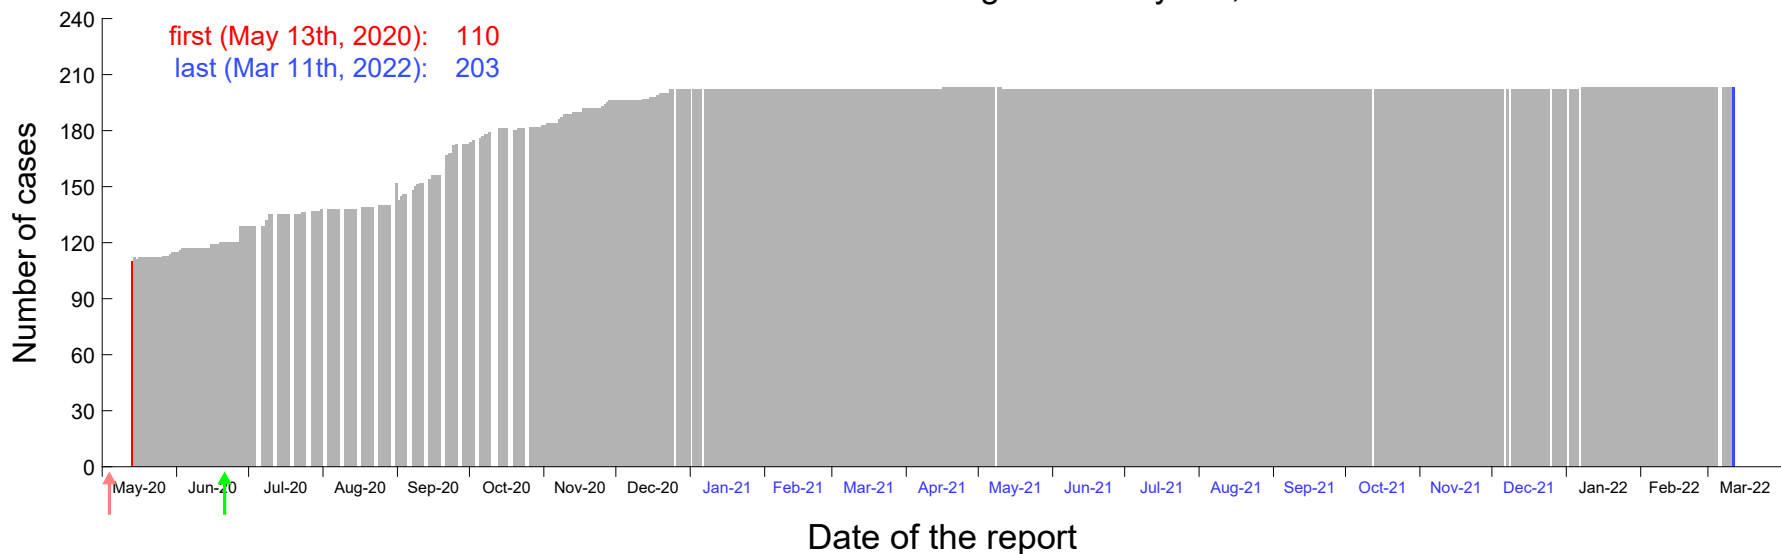

Evolution of the number of cases assigned to Apr 27th, 2020 in Madrid

Evolution of the number of cases assigned to Apr 28th, 2020 in Madrid

Evolution of the number of cases assigned to Apr 29th, 2020 in Madrid

Evolution of the number of cases assigned to Apr 30th, 2020 in Madrid

Evolution of the number of cases assigned to May 1st, 2020 in Madrid

Evolution of the number of cases assigned to May 2nd, 2020 in Madrid

Evolution of the number of cases assigned to May 3rd, 2020 in Madrid

Evolution of the number of cases assigned to May 4th, 2020 in Madrid

Evolution of the number of cases assigned to May 5th, 2020 in Madrid