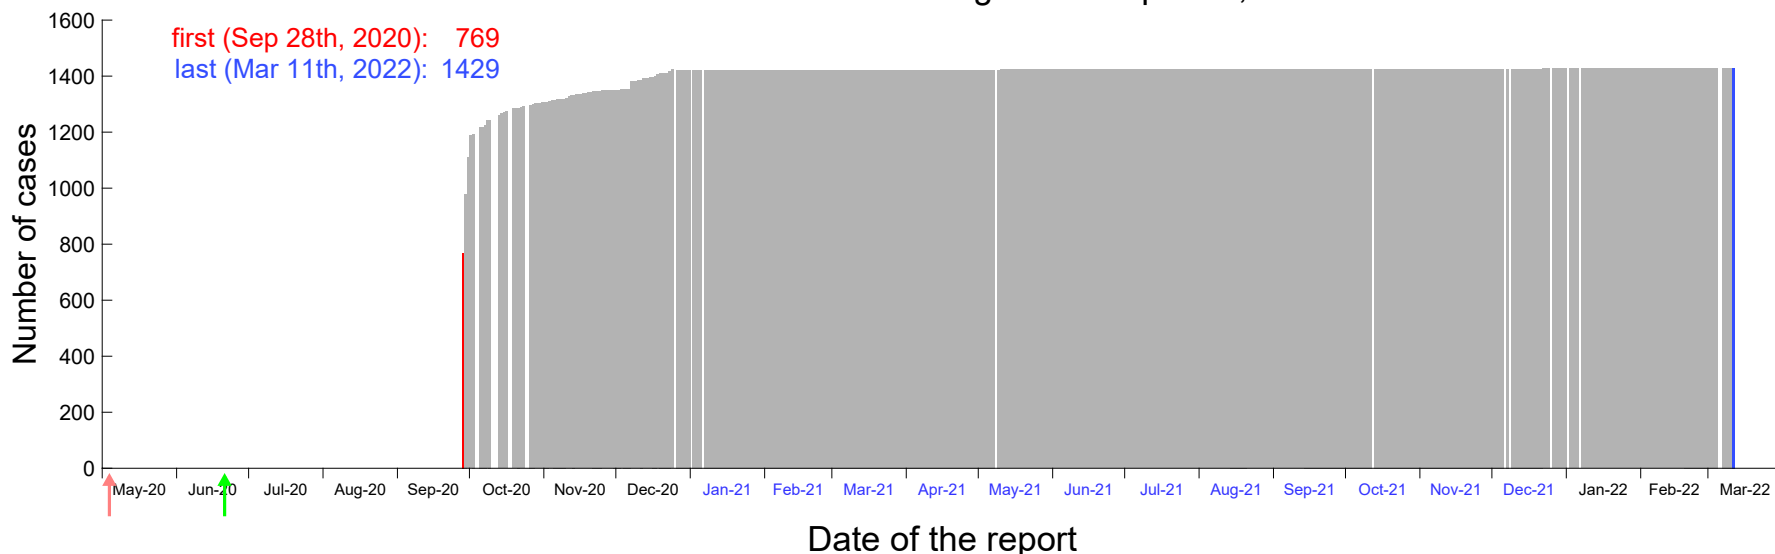

Evolution of the number of cases assigned to Sep 27th, 2020 in Madrid

Evolution of the number of cases assigned to Sep 26th, 2020 in Madrid