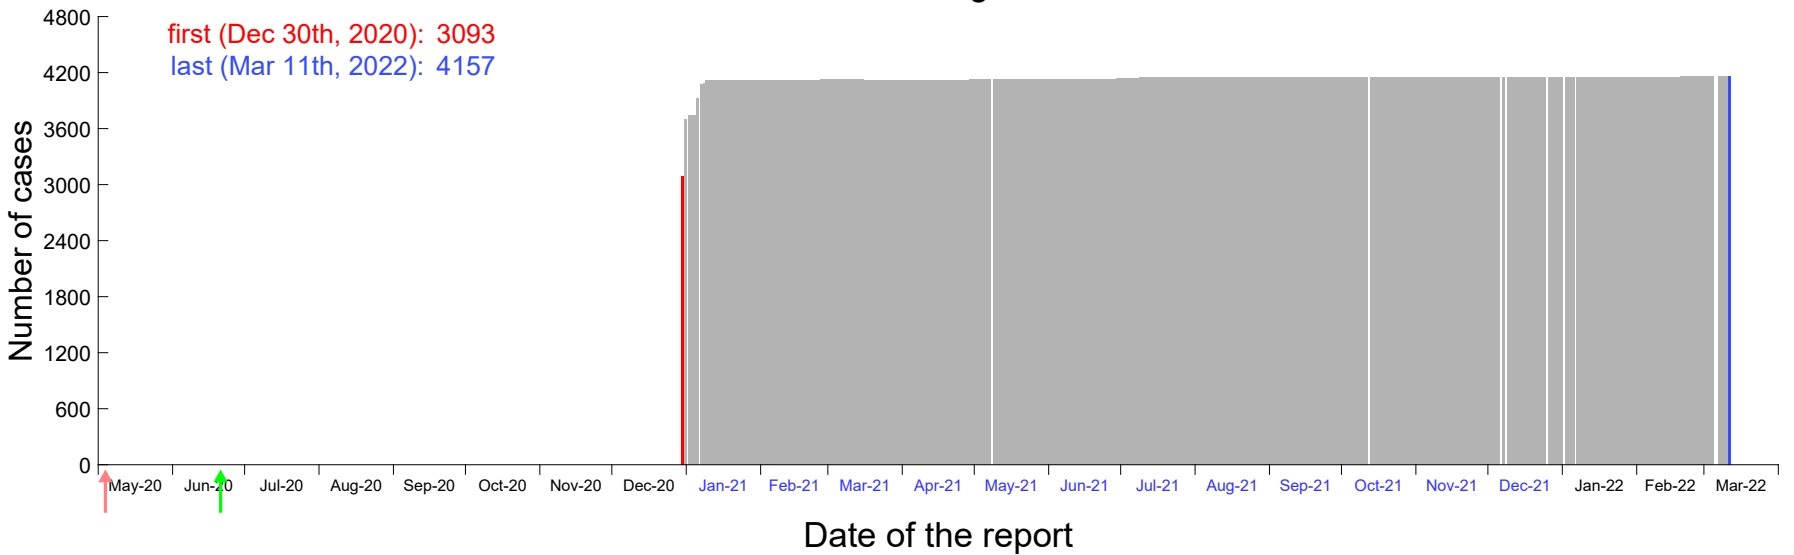

Evolution of the number of cases assigned to Dec 30th, 2020 in Madrid

Evolution of the number of cases assigned to Dec 29th, 2020 in Madrid