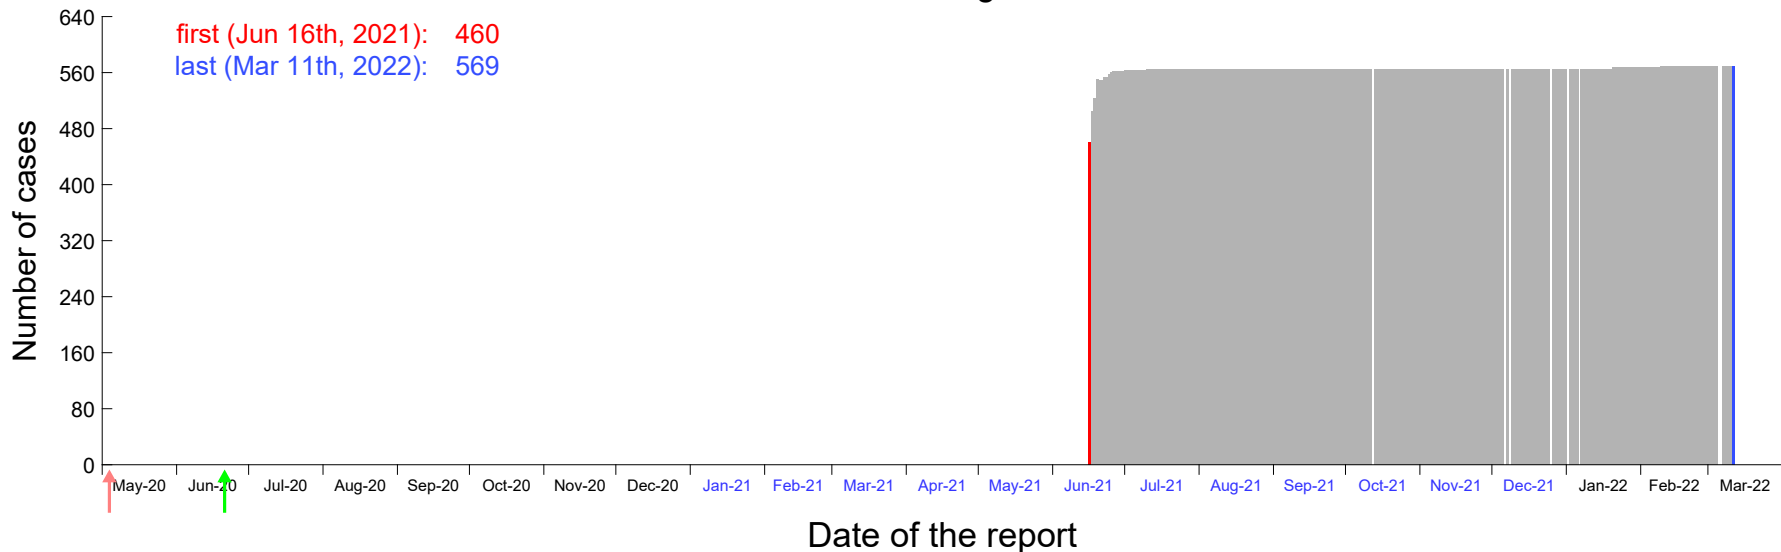

Evolution of the number of cases assigned to Jun 16th, 2021 in Madrid

Evolution of the number of cases assigned to Jun 15th, 2021 in Madrid