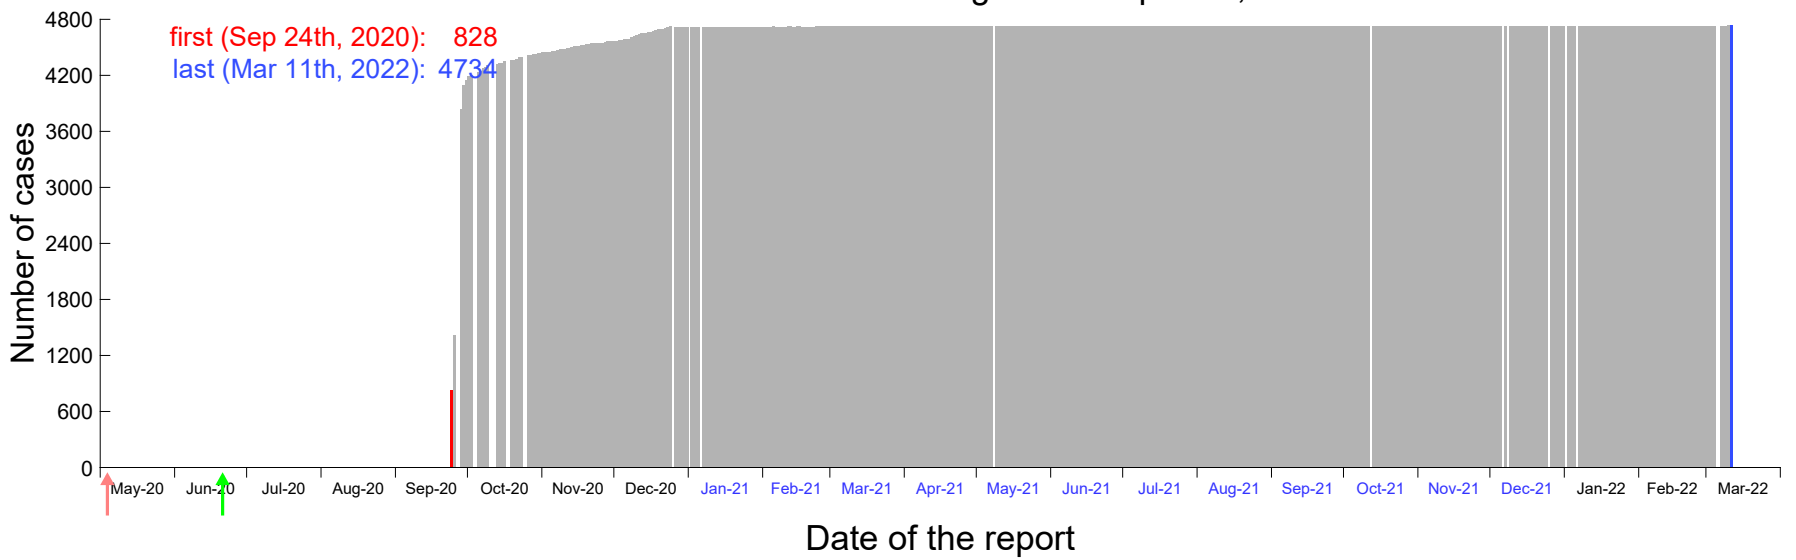

Evolution of the number of cases assigned to Sep 24th, 2020 in Madrid

Evolution of the number of cases assigned to Sep 23rd, 2020 in Madrid