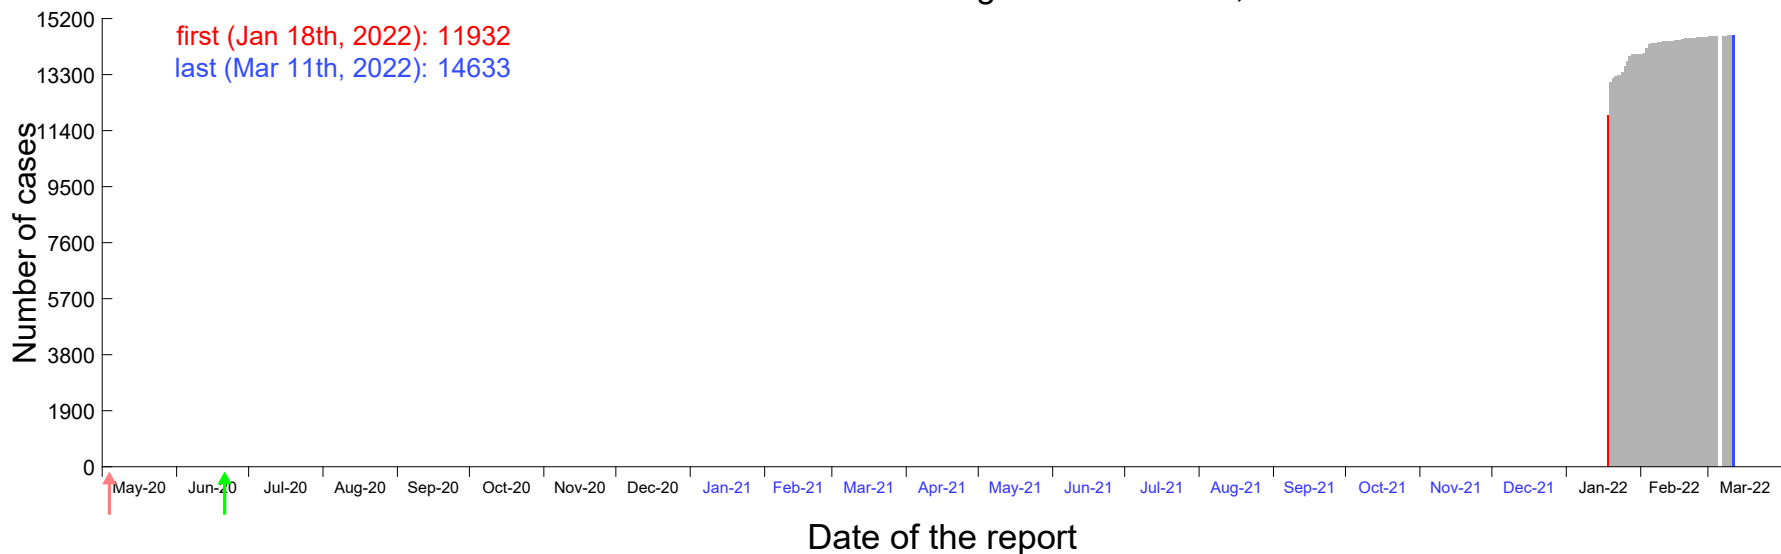

Evolution of the number of cases assigned to Jan 18th, 2022 in Madrid

Evolution of the number of cases assigned to Jan 17th, 2022 in Madrid