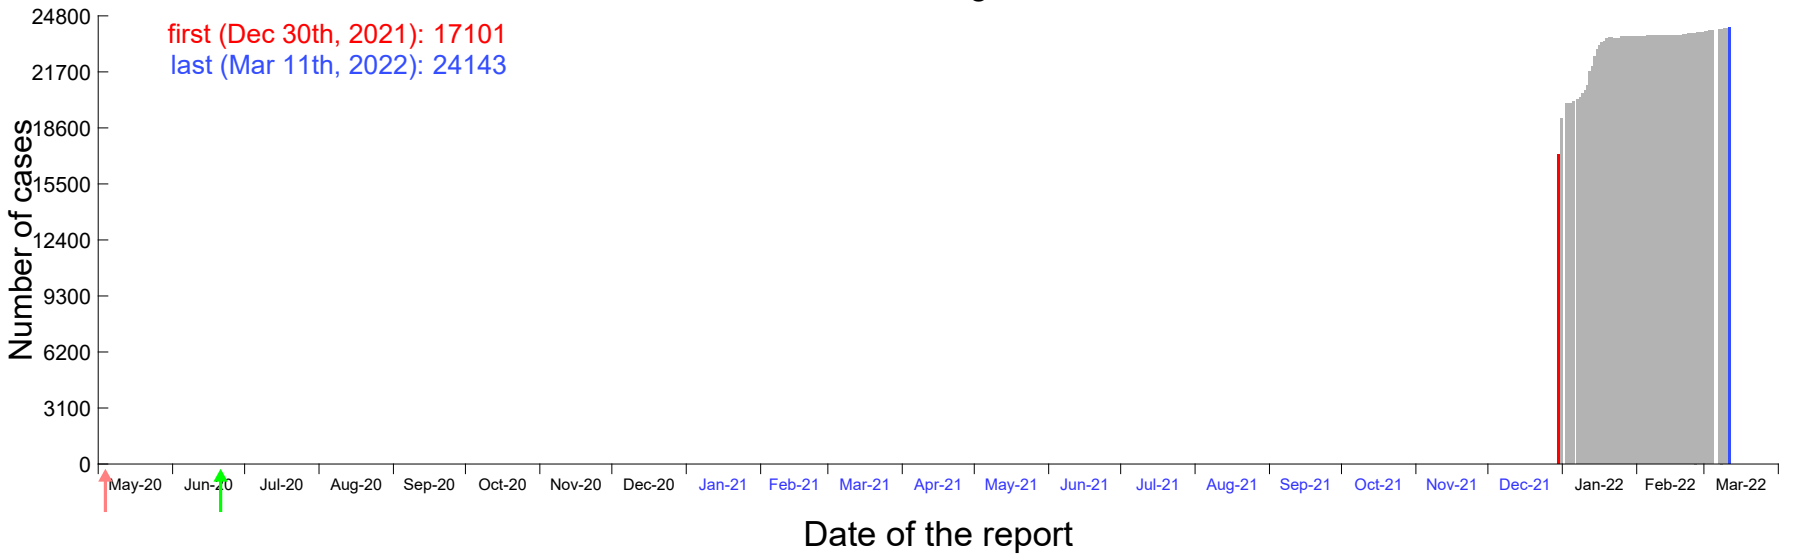

Evolution of the number of cases assigned to Dec 30th, 2021 in Madrid

Evolution of the number of cases assigned to Dec 29th, 2021 in Madrid