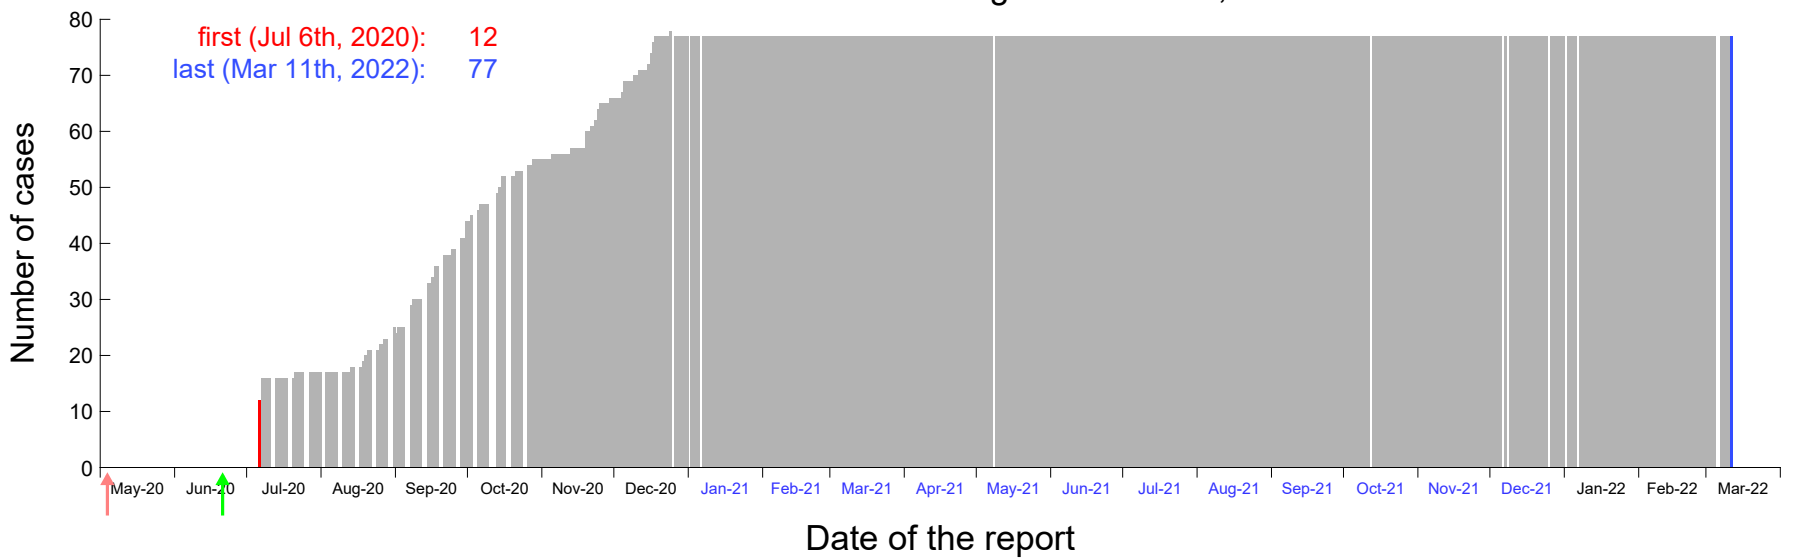

Evolution of the number of cases assigned to Jul 6th, 2020 in Madrid

Evolution of the number of cases assigned to Jul 5th, 2020 in Madrid