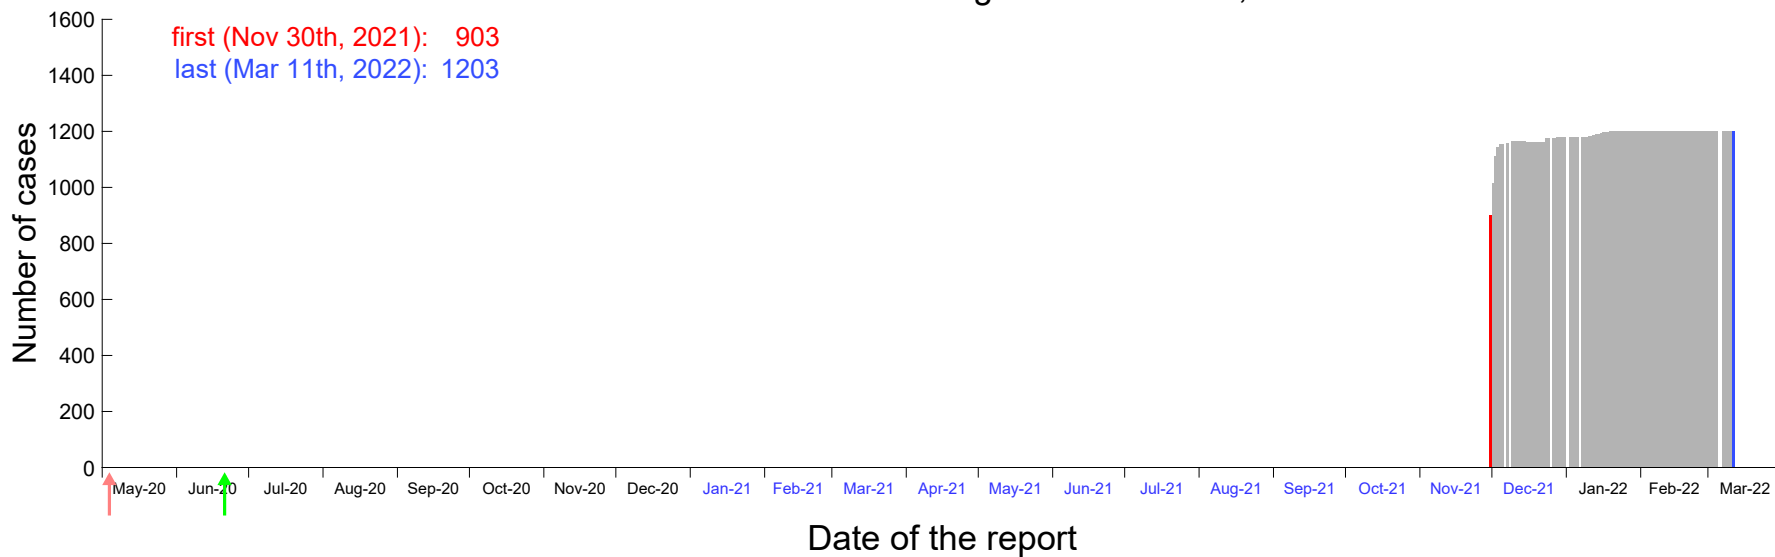

Evolution of the number of cases assigned to Nov 30th, 2021 in Madrid

Evolution of the number of cases assigned to Nov 29th, 2021 in Madrid