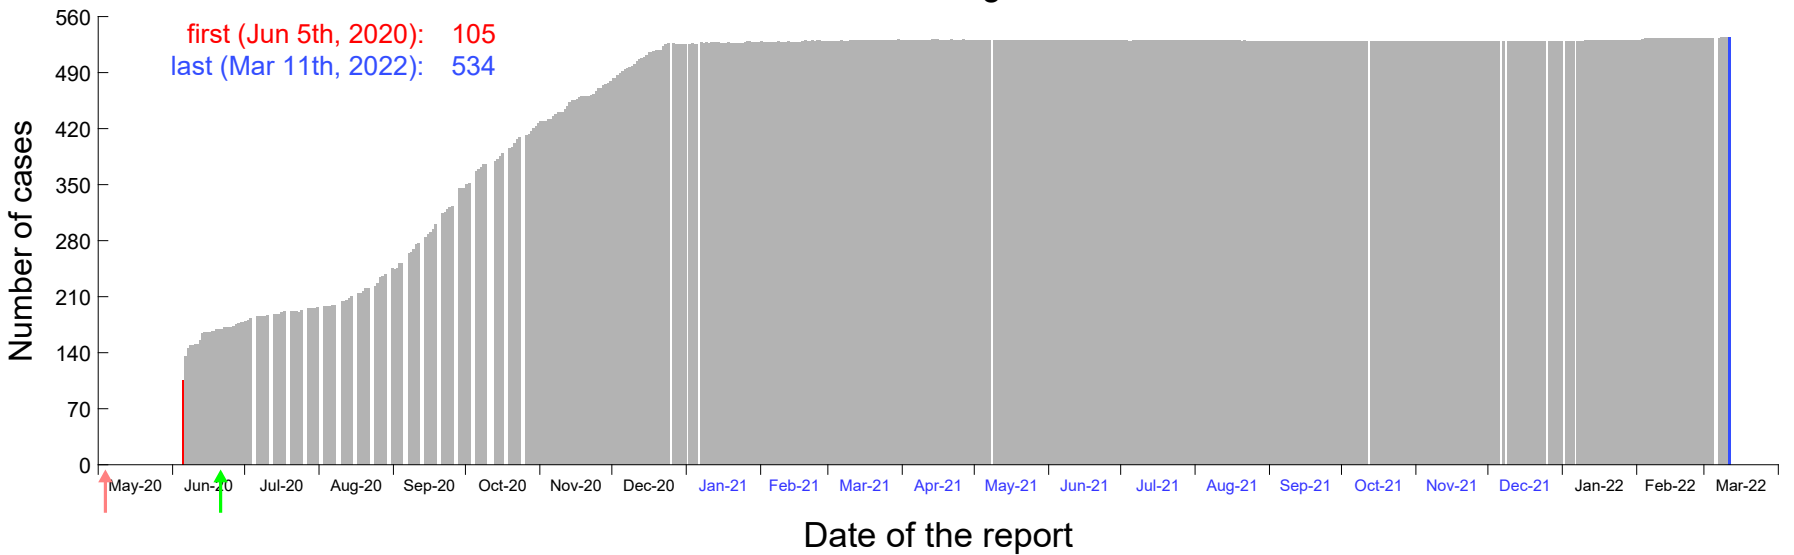

Evolution of the number of cases assigned to May 27th, 2020 in Madrid

Evolution of the number of cases assigned to May 28th, 2020 in Madrid

Evolution of the number of cases assigned to May 29th, 2020 in Madrid

Evolution of the number of cases assigned to May 30th, 2020 in Madrid

Evolution of the number of cases assigned to May 31st, 2020 in Madrid

Evolution of the number of cases assigned to Jun 1st, 2020 in Madrid

Evolution of the number of cases assigned to Jun 2nd, 2020 in Madrid

Evolution of the number of cases assigned to Jun 3rd, 2020 in Madrid

Evolution of the number of cases assigned to Jun 4th, 2020 in Madrid