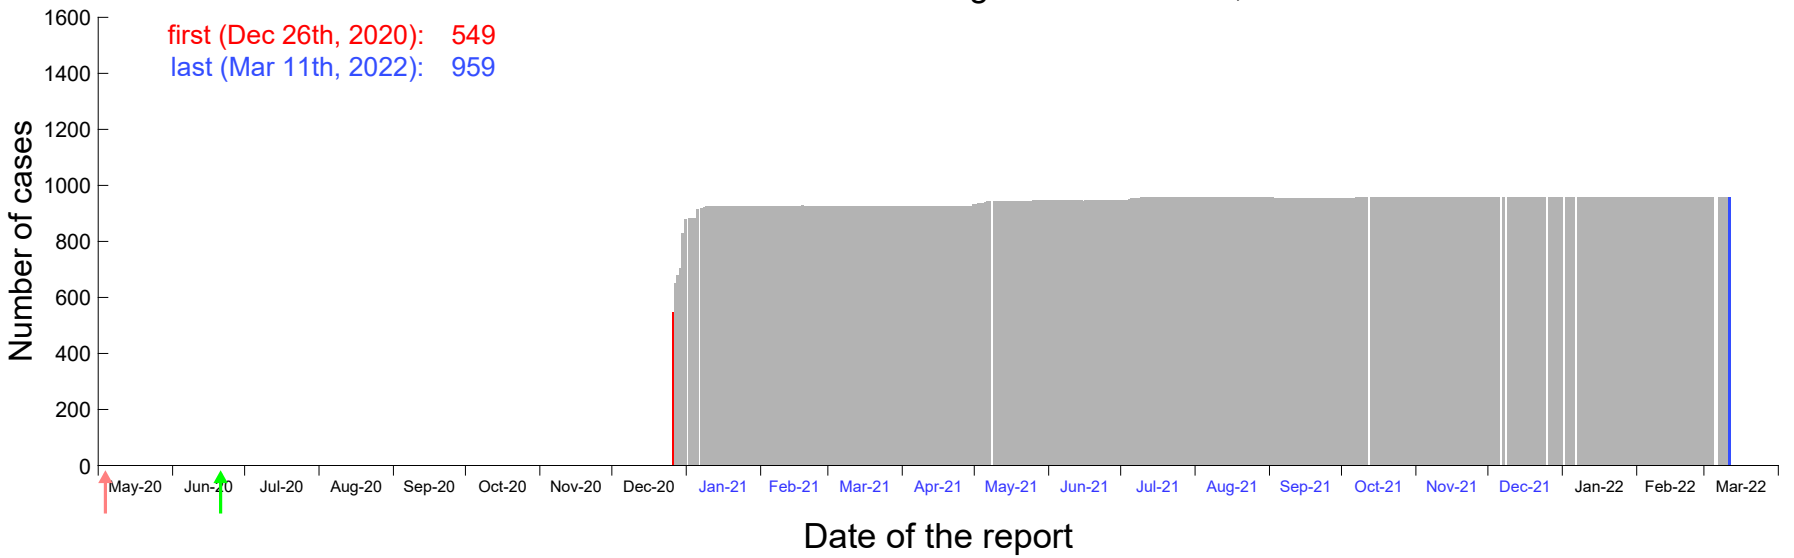

Evolution of the number of cases assigned to Dec 25th, 2020 in Madrid

Evolution of the number of cases assigned to Dec 24th, 2020 in Madrid