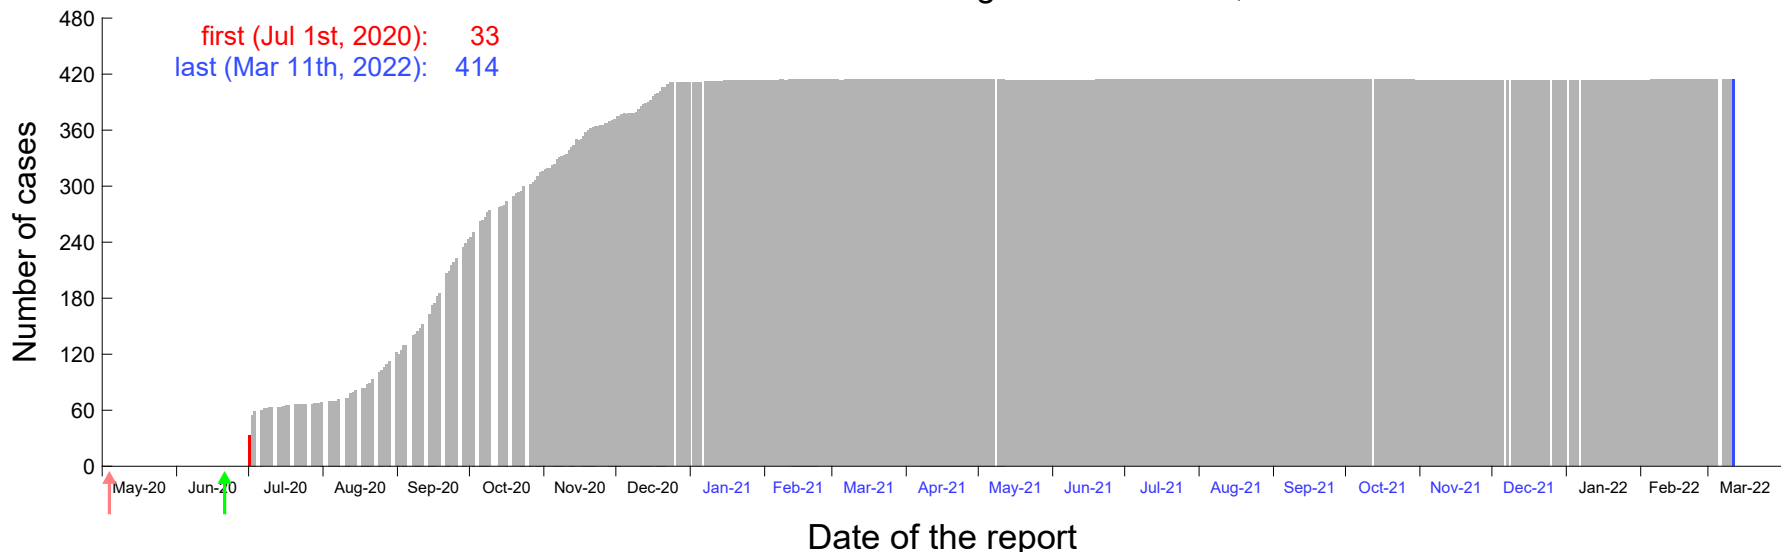

Evolution of the number of cases assigned to Jun 23rd, 2020 in Madrid

Evolution of the number of cases assigned to Jun 24th, 2020 in Madrid

Evolution of the number of cases assigned to Jun 25th, 2020 in Madrid

Evolution of the number of cases assigned to Jun 26th, 2020 in Madrid

Evolution of the number of cases assigned to Jun 27th, 2020 in Madrid

Evolution of the number of cases assigned to Jun 28th, 2020 in Madrid

Evolution of the number of cases assigned to Jun 29th, 2020 in Madrid

Evolution of the number of cases assigned to Jun 30th, 2020 in Madrid

Evolution of the number of cases assigned to Jul 1st, 2020 in Madrid