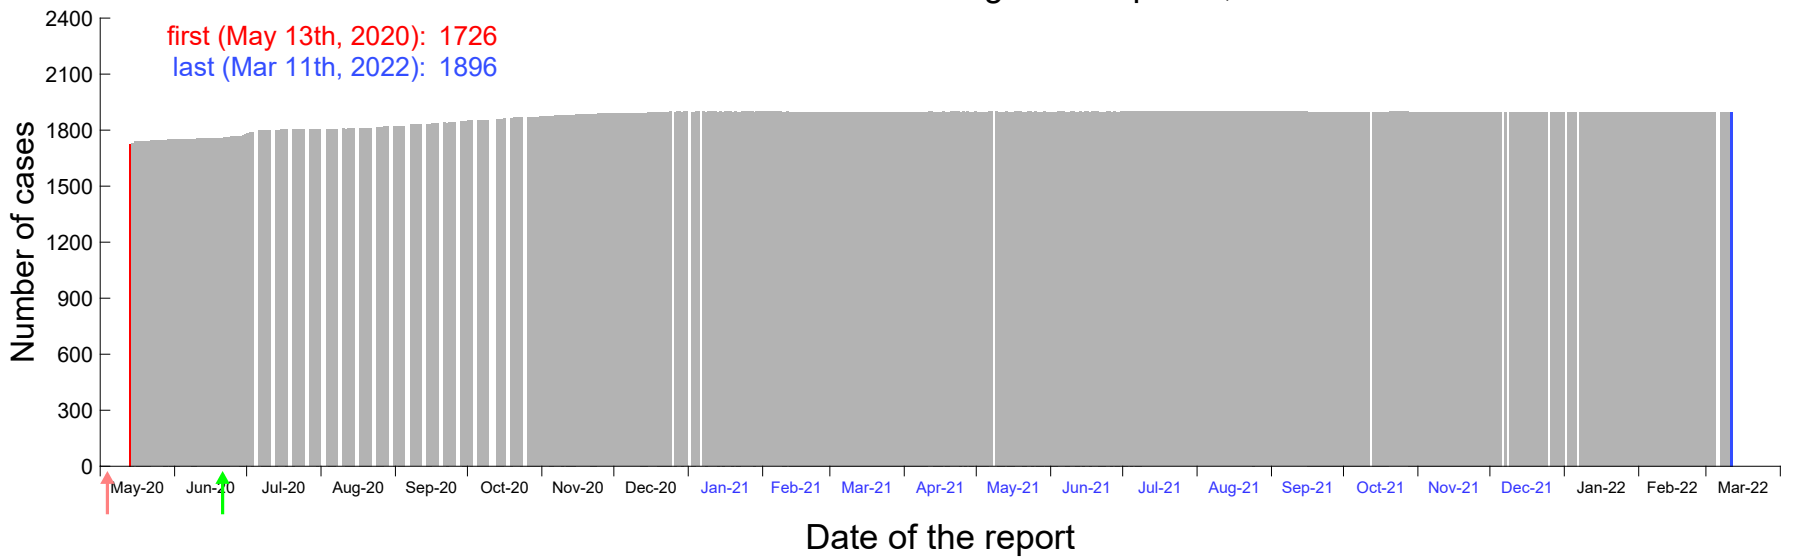

Evolution of the number of cases assigned to Mar 25th, 2020 in Madrid

Evolution of the number of cases assigned to Mar 26th, 2020 in Madrid

Evolution of the number of cases assigned to Mar 27th, 2020 in Madrid

Evolution of the number of cases assigned to Mar 28th, 2020 in Madrid

Evolution of the number of cases assigned to Mar 29th, 2020 in Madrid

Evolution of the number of cases assigned to Mar 30th, 2020 in Madrid

Evolution of the number of cases assigned to Mar 31st, 2020 in Madrid

Evolution of the number of cases assigned to Apr 1st, 2020 in Madrid

Evolution of the number of cases assigned to Apr 2nd, 2020 in Madrid

Evolution of the number of cases assigned to Apr 3rd, 2020 in Madrid

Evolution of the number of cases assigned to Apr 4th, 2020 in Madrid

Evolution of the number of cases assigned to Apr 5th, 2020 in Madrid