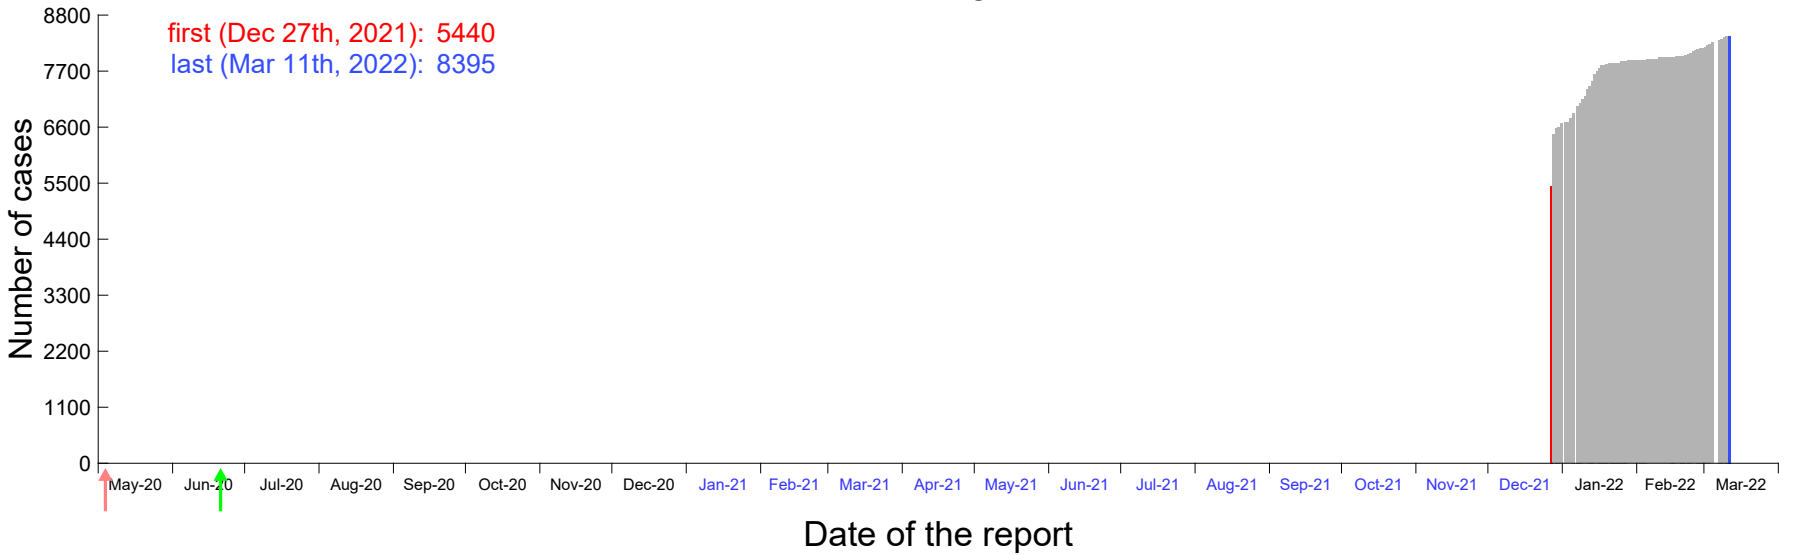

Evolution of the number of cases assigned to Dec 27th, 2021 in Madrid

Evolution of the number of cases assigned to Dec 26th, 2021 in Madrid