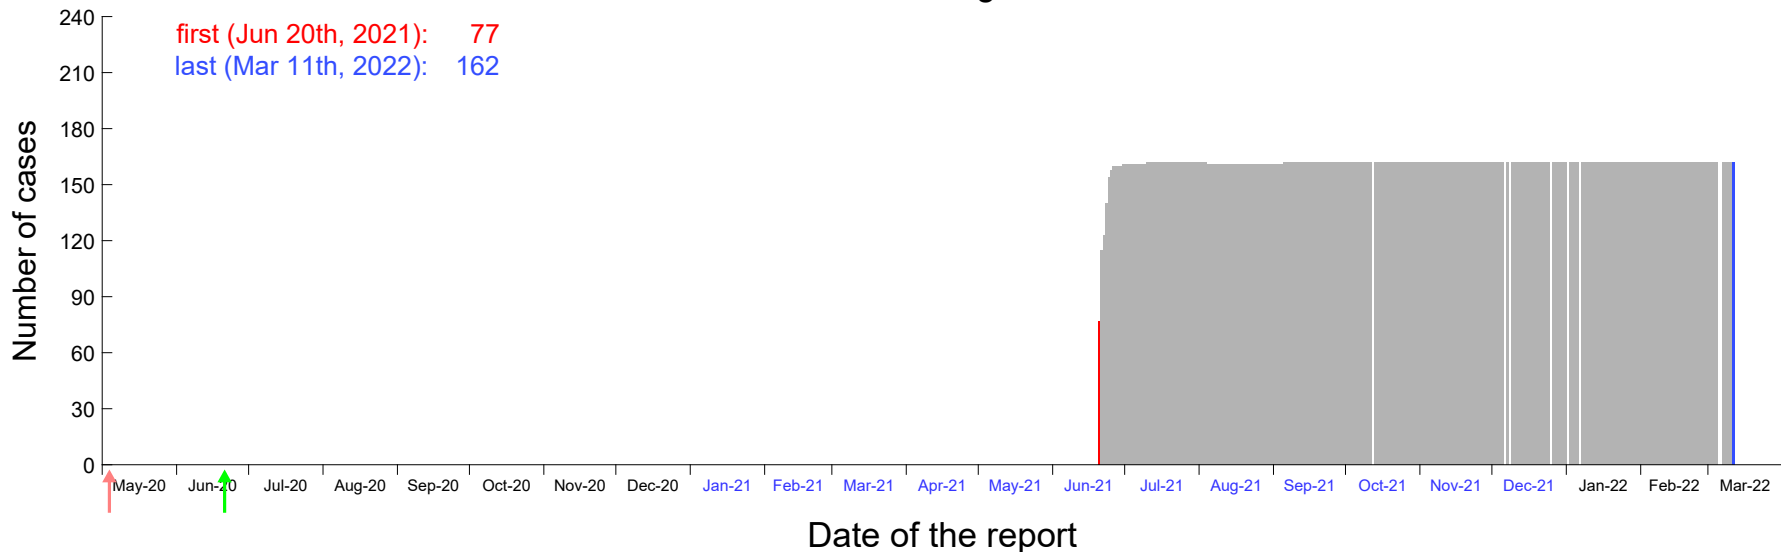

Evolution of the number of cases assigned to Jun 20th, 2021 in Madrid

Evolution of the number of cases assigned to Jun 19th, 2021 in Madrid