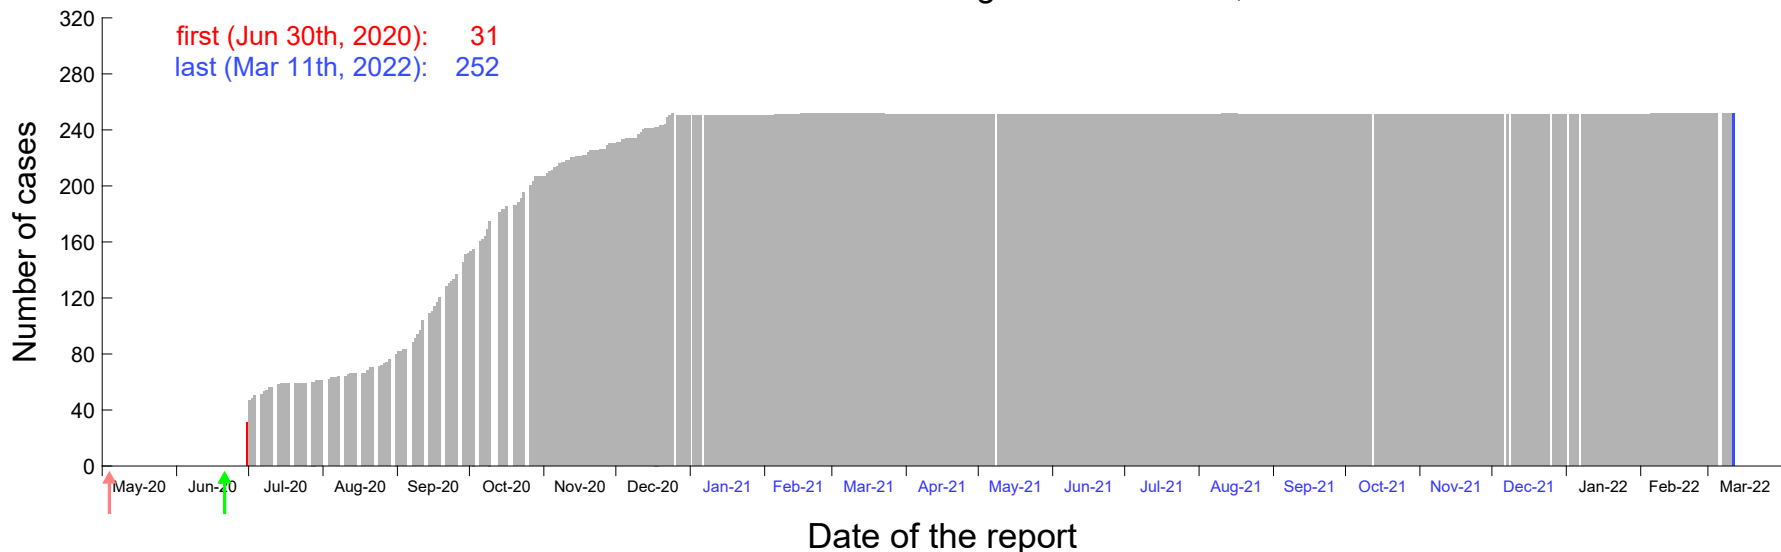

Evolution of the number of cases assigned to Jun 23rd, 2020 in Madrid

Evolution of the number of cases assigned to Jun 24th, 2020 in Madrid

Evolution of the number of cases assigned to Jun 25th, 2020 in Madrid

Evolution of the number of cases assigned to Jun 26th, 2020 in Madrid

Evolution of the number of cases assigned to Jun 27th, 2020 in Madrid

Evolution of the number of cases assigned to Jun 28th, 2020 in Madrid

Evolution of the number of cases assigned to Jun 29th, 2020 in Madrid

Evolution of the number of cases assigned to Jun 30th, 2020 in Madrid

Evolution of the number of cases assigned to Jul 1st, 2020 in Madrid