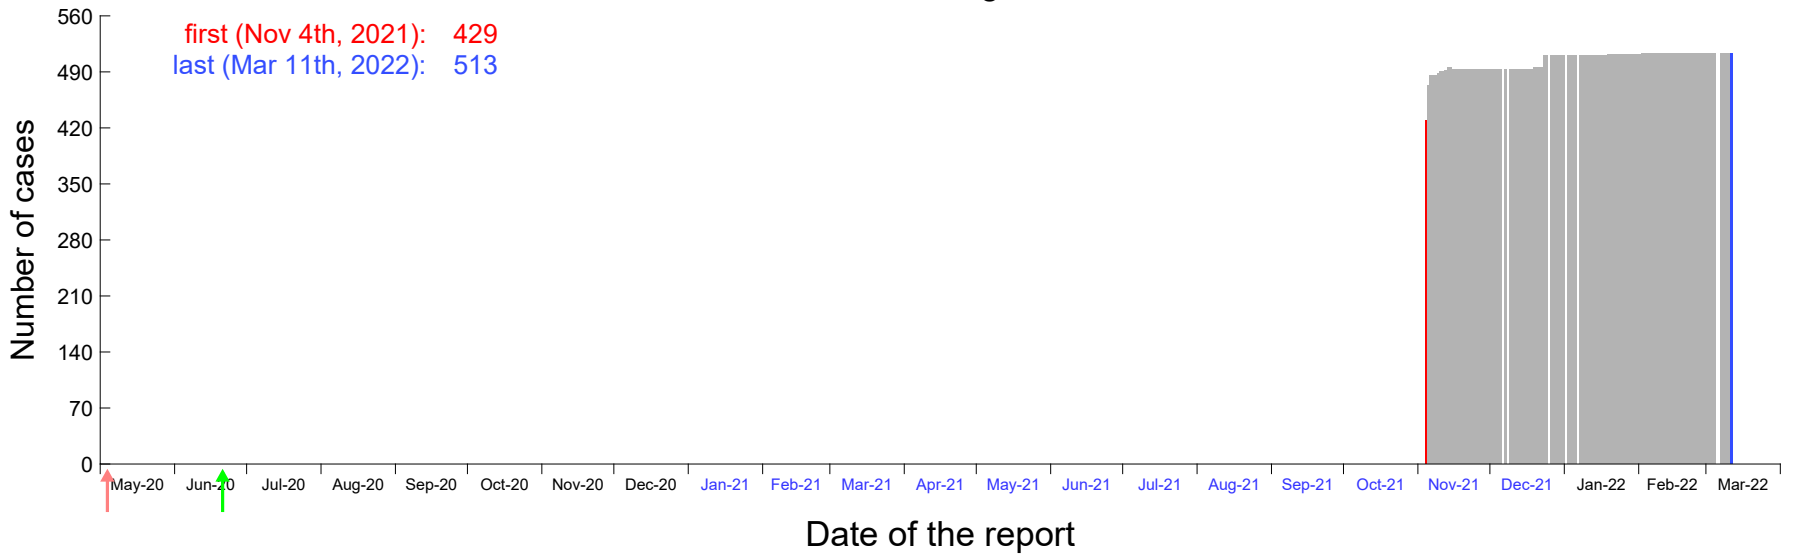

Evolution of the number of cases assigned to Nov 4th, 2021 in Madrid

Evolution of the number of cases assigned to Nov 3rd, 2021 in Madrid