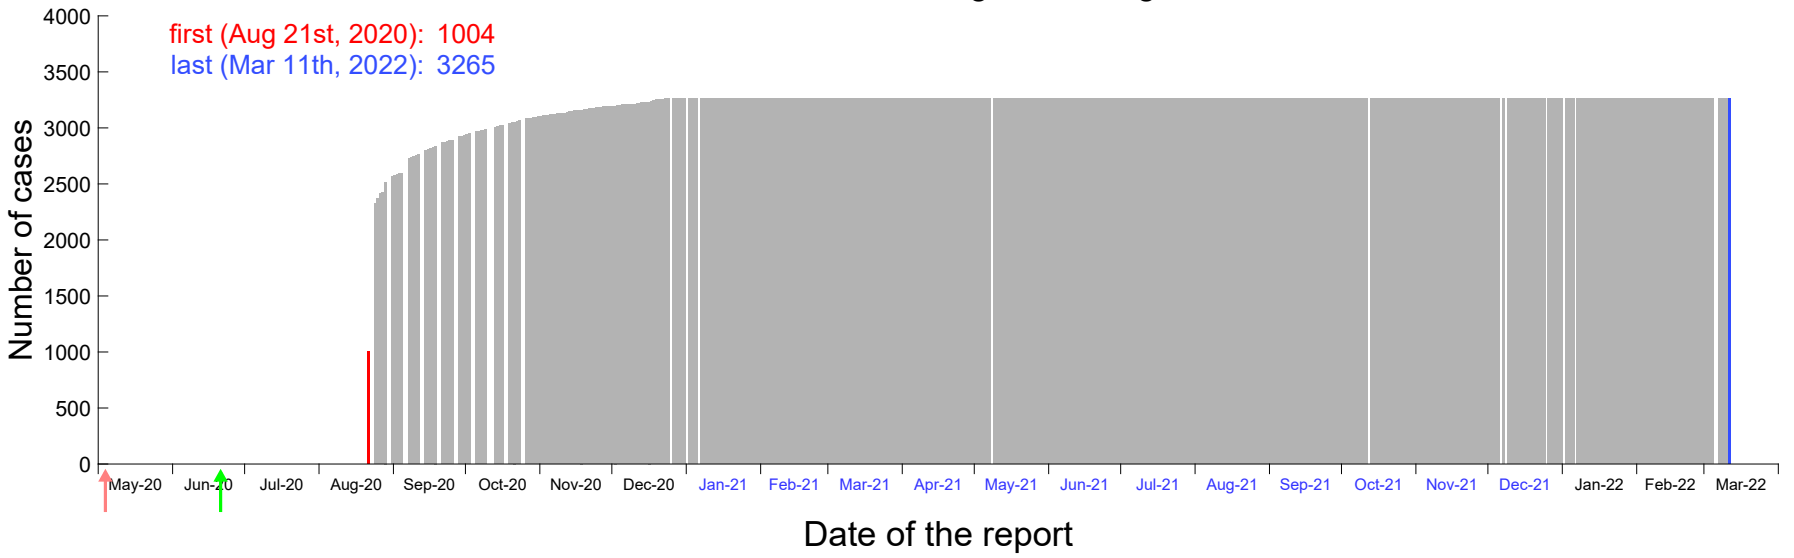

Evolution of the number of cases assigned to Aug 21st, 2020 in Madrid

Evolution of the number of cases assigned to Aug 20th, 2020 in Madrid