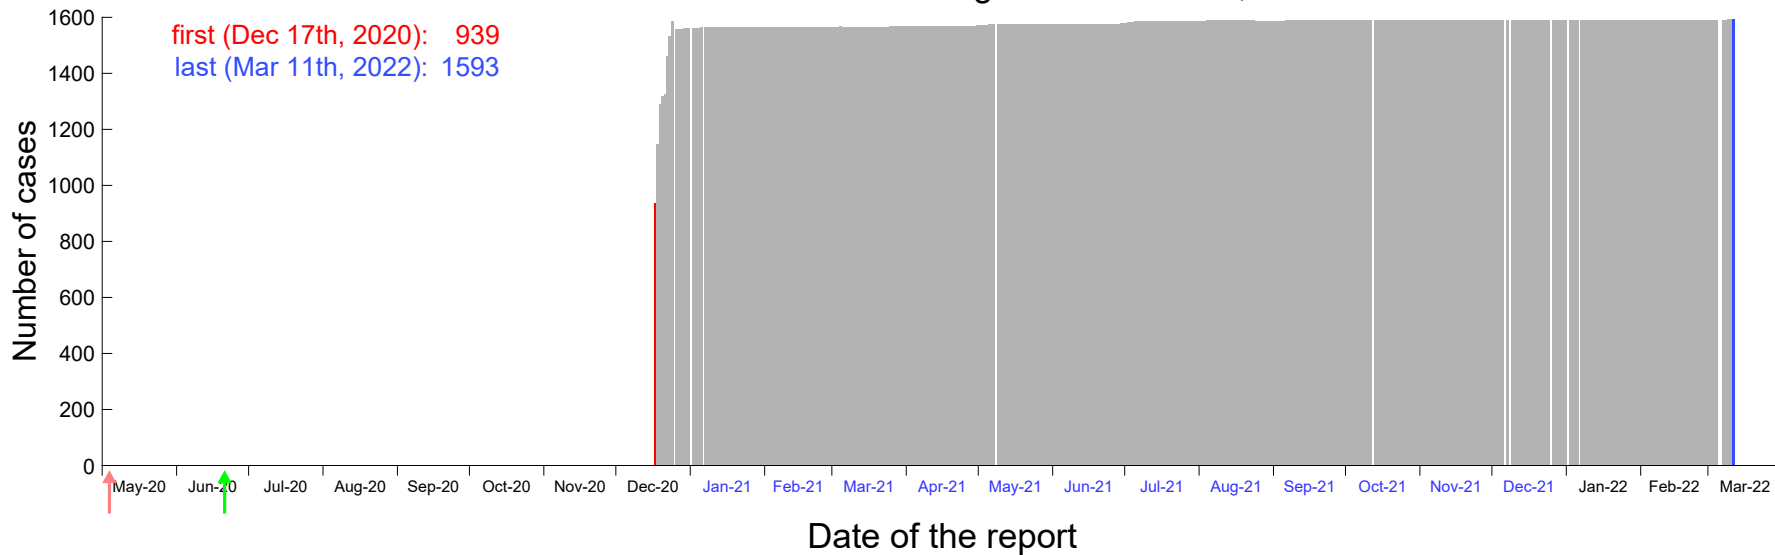

Evolution of the number of cases assigned to Dec 17th, 2020 in Madrid

Evolution of the number of cases assigned to Dec 16th, 2020 in Madrid