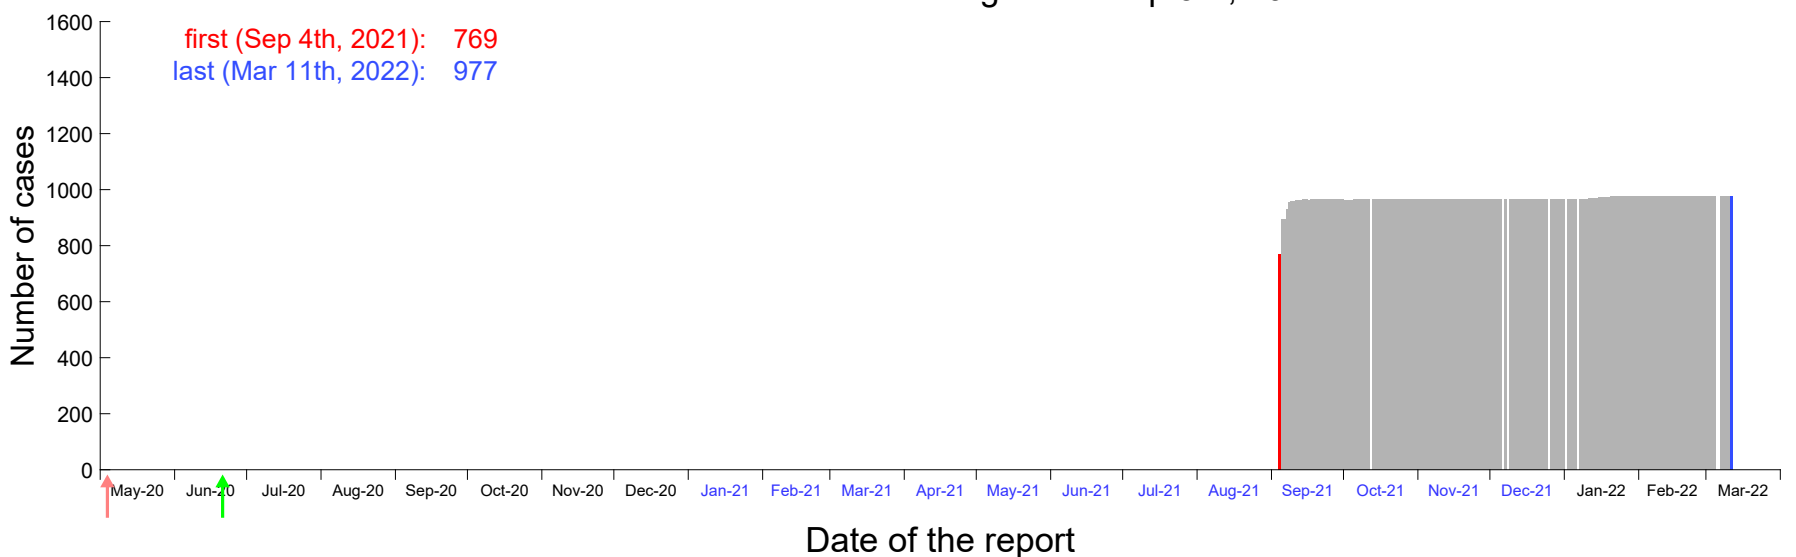

Evolution of the number of cases assigned to Sep 4th, 2021 in Madrid

Evolution of the number of cases assigned to Sep 3rd, 2021 in Madrid