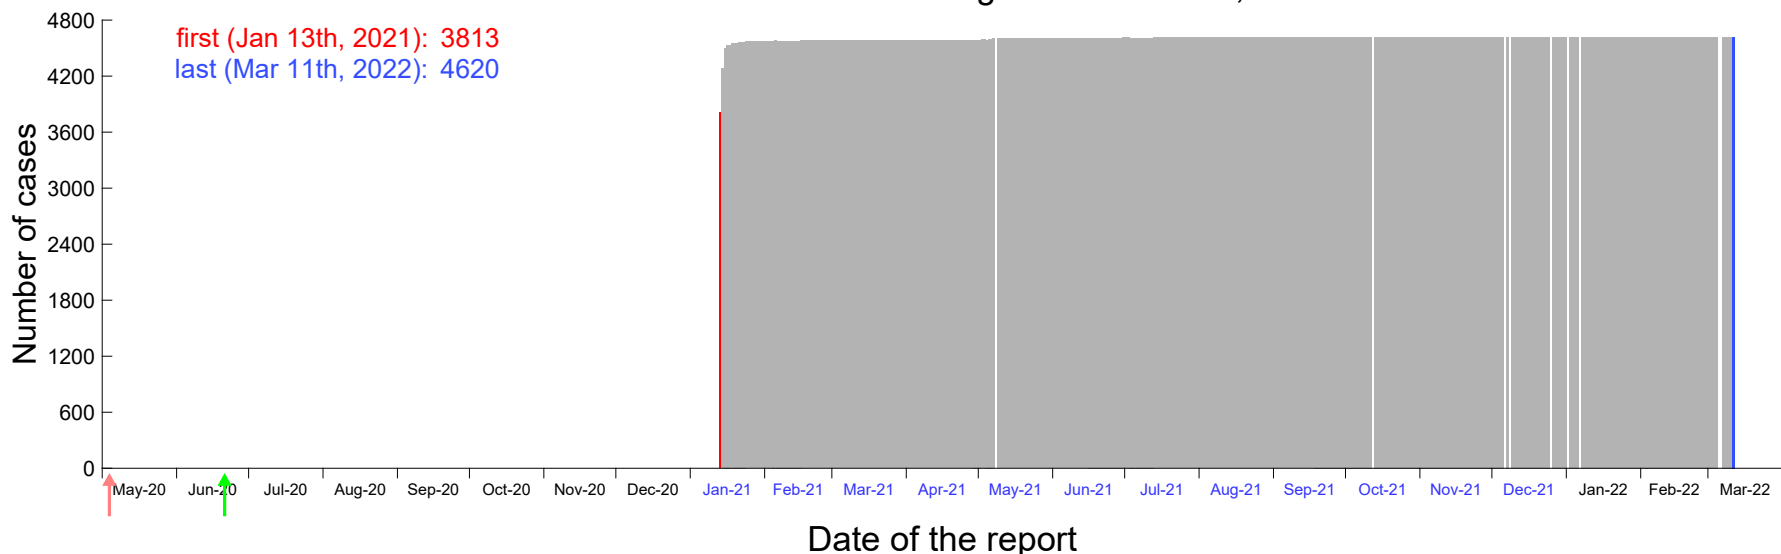

Evolution of the number of cases assigned to Jan 13th, 2021 in Madrid

Evolution of the number of cases assigned to Jan 12th, 2021 in Madrid