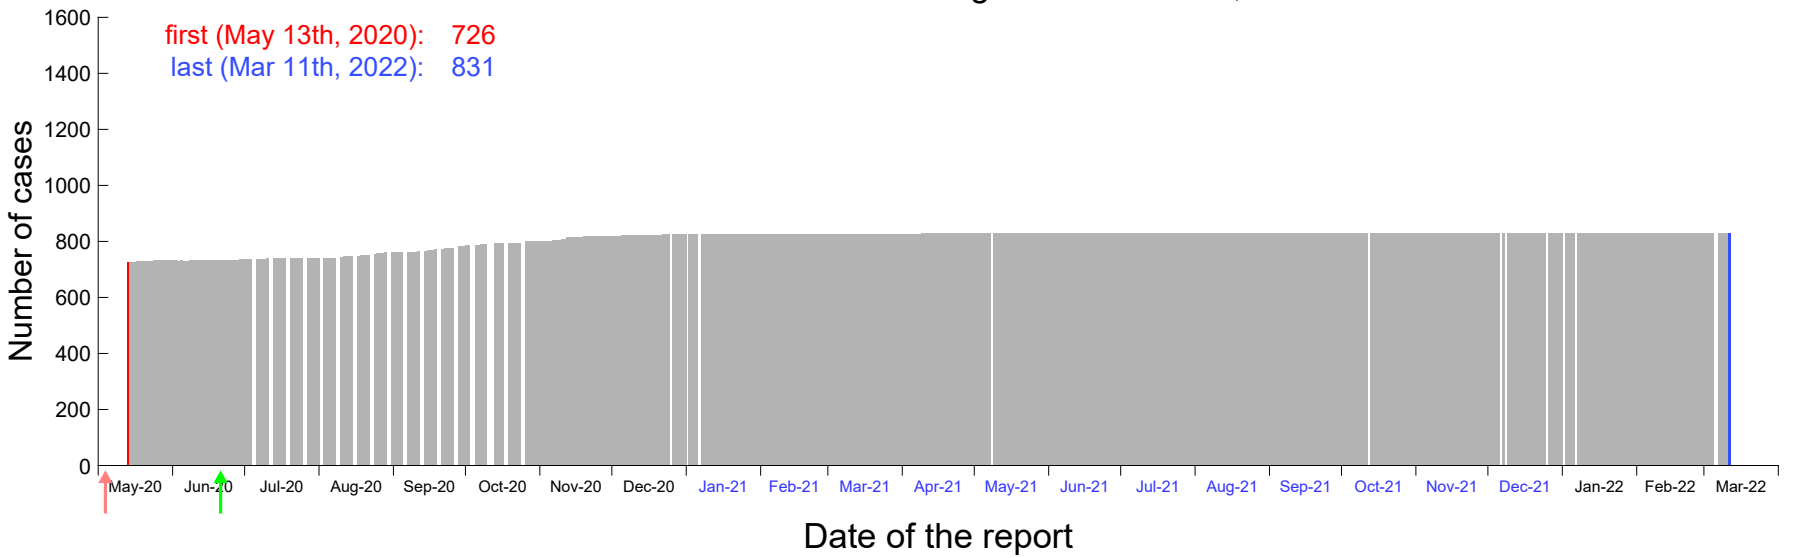

Evolution of the number of cases assigned to Mar 4th, 2020 in Madrid

Evolution of the number of cases assigned to Mar 5th, 2020 in Madrid

Evolution of the number of cases assigned to Mar 6th, 2020 in Madrid

Evolution of the number of cases assigned to Mar 7th, 2020 in Madrid

Evolution of the number of cases assigned to Mar 8th, 2020 in Madrid

Evolution of the number of cases assigned to Mar 9th, 2020 in Madrid

Evolution of the number of cases assigned to Mar 10th, 2020 in Madrid

Evolution of the number of cases assigned to Mar 11th, 2020 in Madrid

Evolution of the number of cases assigned to Mar 12th, 2020 in Madrid

Evolution of the number of cases assigned to Mar 13th, 2020 in Madrid

Evolution of the number of cases assigned to Mar 14th, 2020 in Madrid

Evolution of the number of cases assigned to Mar 15th, 2020 in Madrid