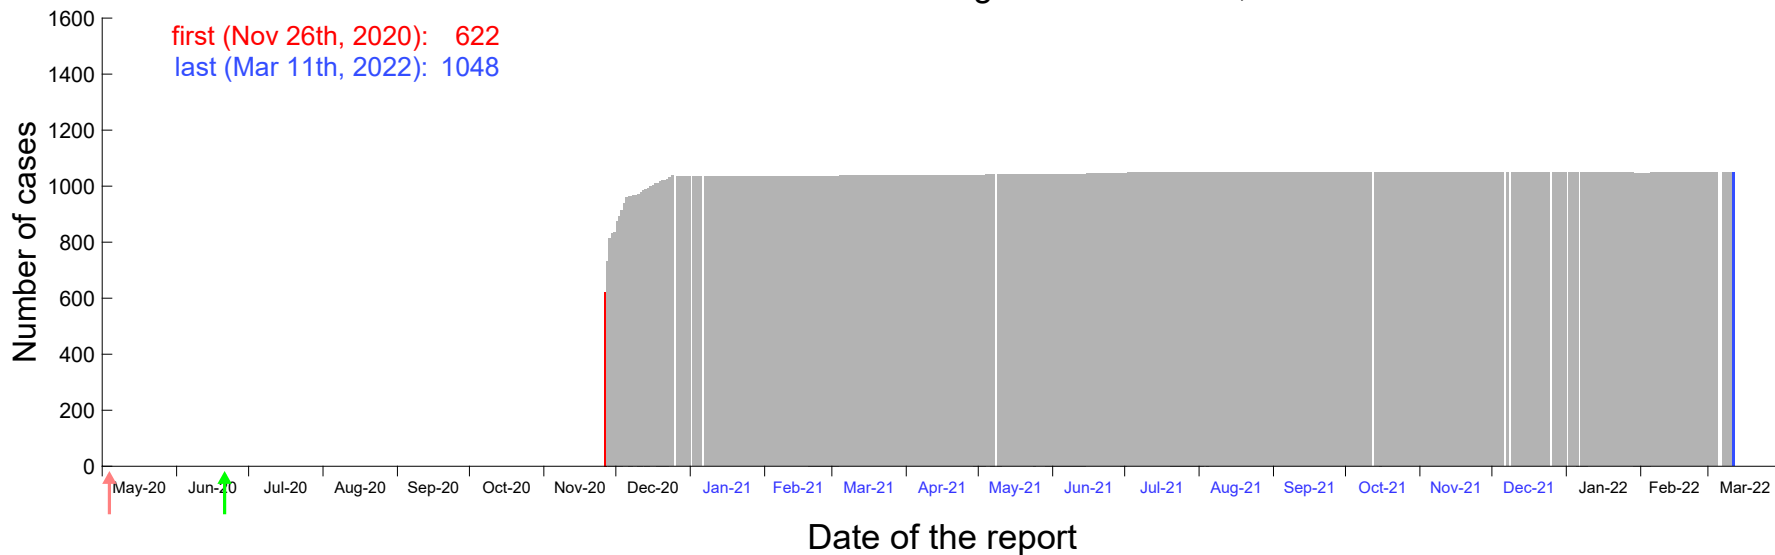

Evolution of the number of cases assigned to Nov 26th, 2020 in Madrid

Evolution of the number of cases assigned to Nov 25th, 2020 in Madrid