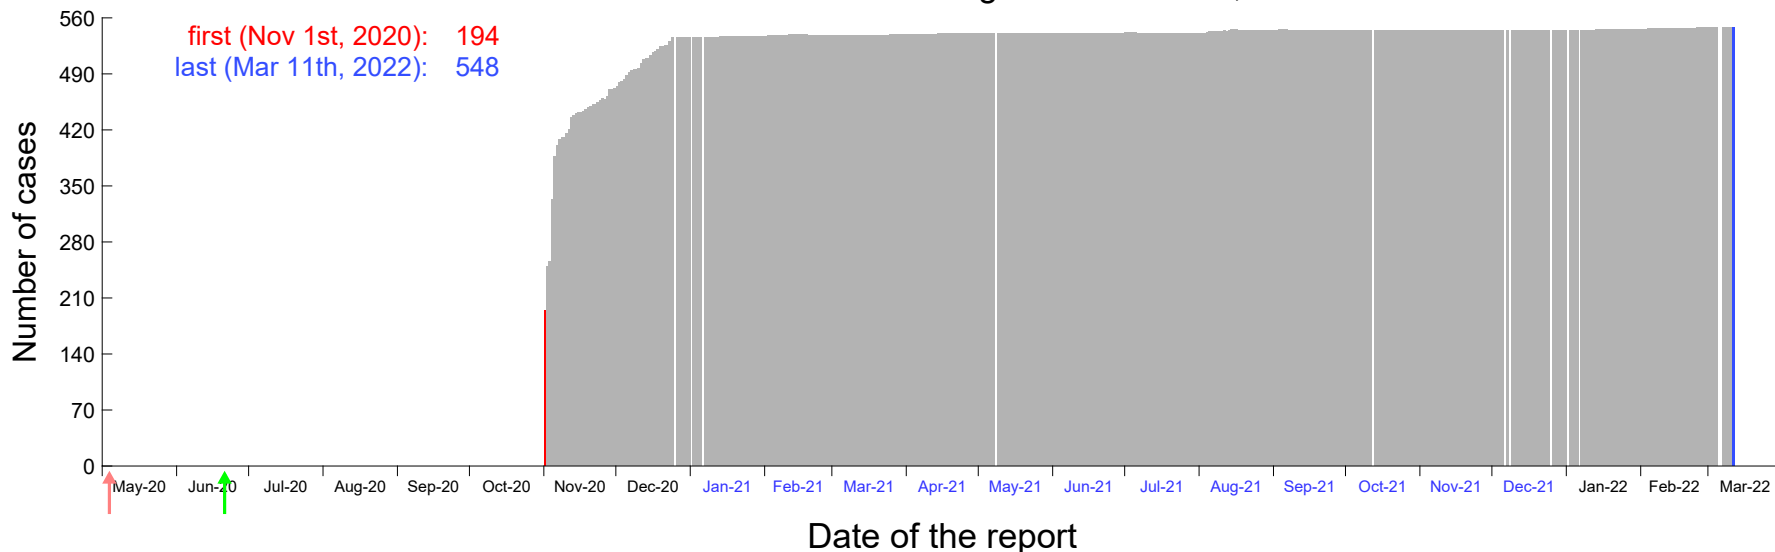

Evolution of the number of cases assigned to Nov 1st, 2020 in Madrid

Evolution of the number of cases assigned to Oct 31st, 2020 in Madrid