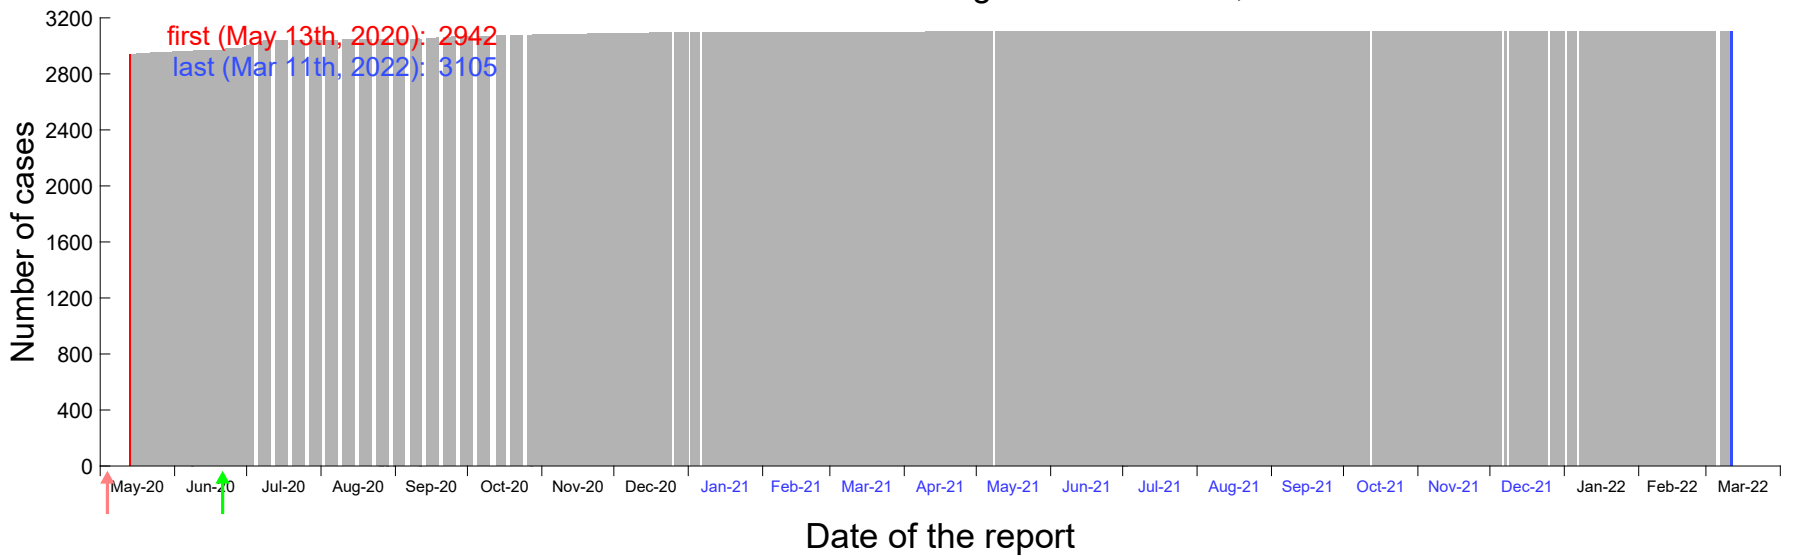

Evolution of the number of cases assigned to Mar 19th, 2020 in Madrid

Evolution of the number of cases assigned to Mar 20th, 2020 in Madrid

Evolution of the number of cases assigned to Mar 21st, 2020 in Madrid

Evolution of the number of cases assigned to Mar 22nd, 2020 in Madrid

Evolution of the number of cases assigned to Mar 23rd, 2020 in Madrid

Evolution of the number of cases assigned to Mar 24th, 2020 in Madrid

Evolution of the number of cases assigned to Mar 25th, 2020 in Madrid

Evolution of the number of cases assigned to Mar 26th, 2020 in Madrid

Evolution of the number of cases assigned to Mar 27th, 2020 in Madrid

Evolution of the number of cases assigned to Mar 28th, 2020 in Madrid

Evolution of the number of cases assigned to Mar 29th, 2020 in Madrid

Evolution of the number of cases assigned to Mar 30th, 2020 in Madrid