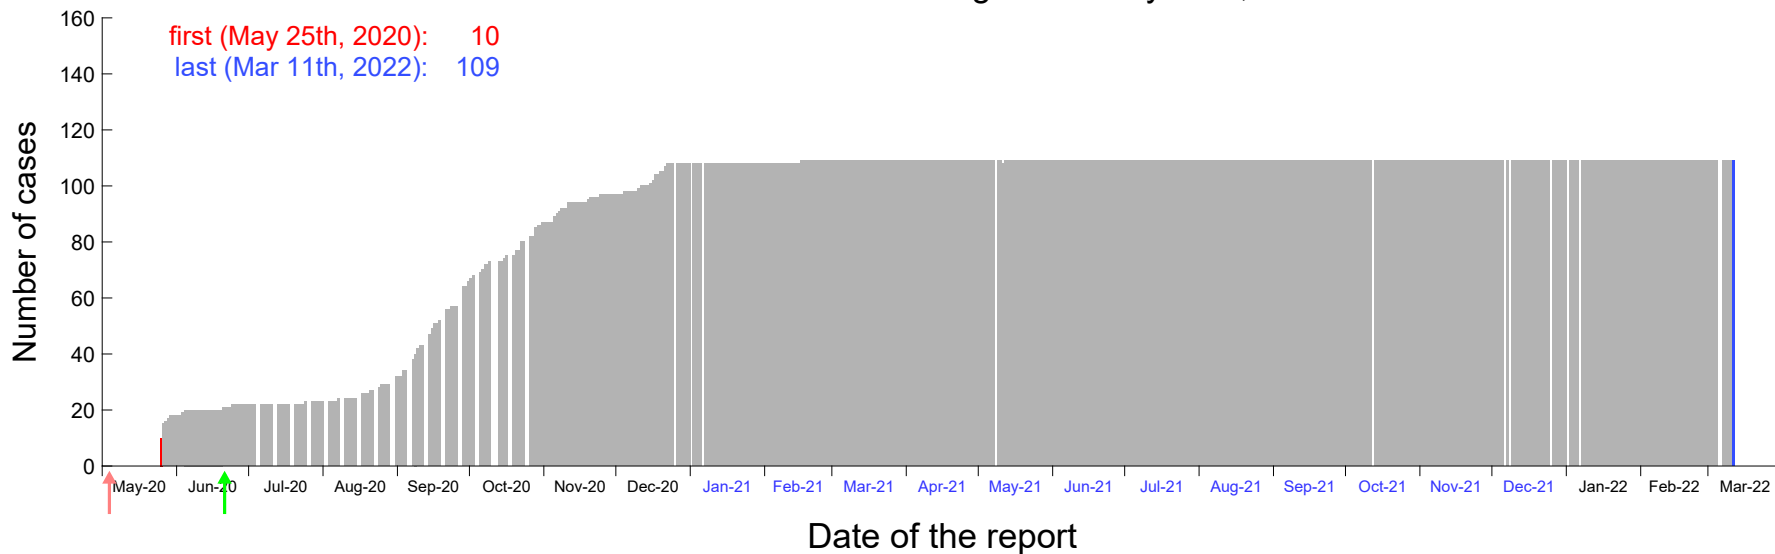

Evolution of the number of cases assigned to May 18th, 2020 in Madrid

Evolution of the number of cases assigned to May 19th, 2020 in Madrid

Evolution of the number of cases assigned to May 20th, 2020 in Madrid

Evolution of the number of cases assigned to May 21st, 2020 in Madrid

Evolution of the number of cases assigned to May 22nd, 2020 in Madrid

Evolution of the number of cases assigned to May 23rd, 2020 in Madrid

Evolution of the number of cases assigned to May 24th, 2020 in Madrid

Evolution of the number of cases assigned to May 25th, 2020 in Madrid

Evolution of the number of cases assigned to May 26th, 2020 in Madrid