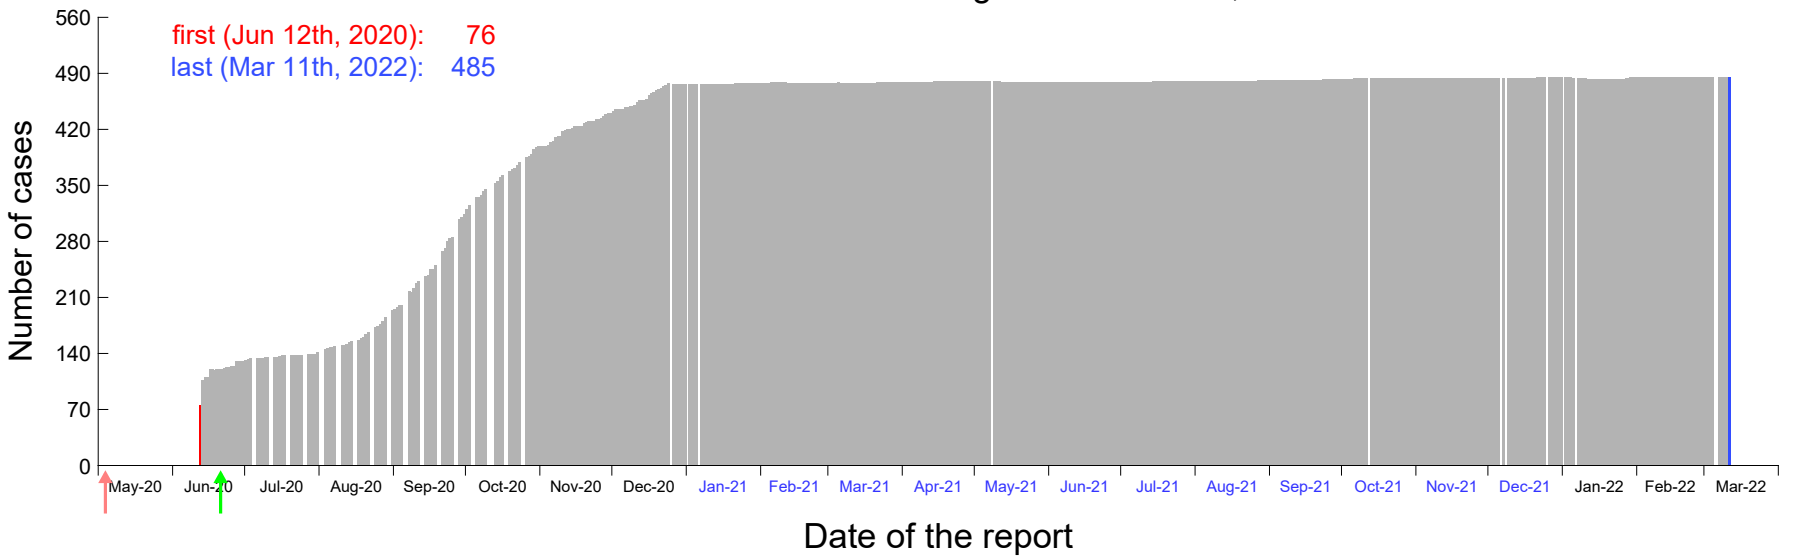

Evolution of the number of cases assigned to Jun 5th, 2020 in Madrid

Evolution of the number of cases assigned to Jun 6th, 2020 in Madrid

Evolution of the number of cases assigned to Jun 7th, 2020 in Madrid

Evolution of the number of cases assigned to Jun 8th, 2020 in Madrid

Evolution of the number of cases assigned to Jun 9th, 2020 in Madrid

Evolution of the number of cases assigned to Jun 10th, 2020 in Madrid

Evolution of the number of cases assigned to Jun 11th, 2020 in Madrid

Evolution of the number of cases assigned to Jun 12th, 2020 in Madrid

Evolution of the number of cases assigned to Jun 13th, 2020 in Madrid

Evolution of the number of cases assigned to Jun 14th, 2020 in Madrid

Evolution of the number of cases assigned to Jun 15th, 2020 in Madrid

Evolution of the number of cases assigned to Jun 16th, 2020 in Madrid