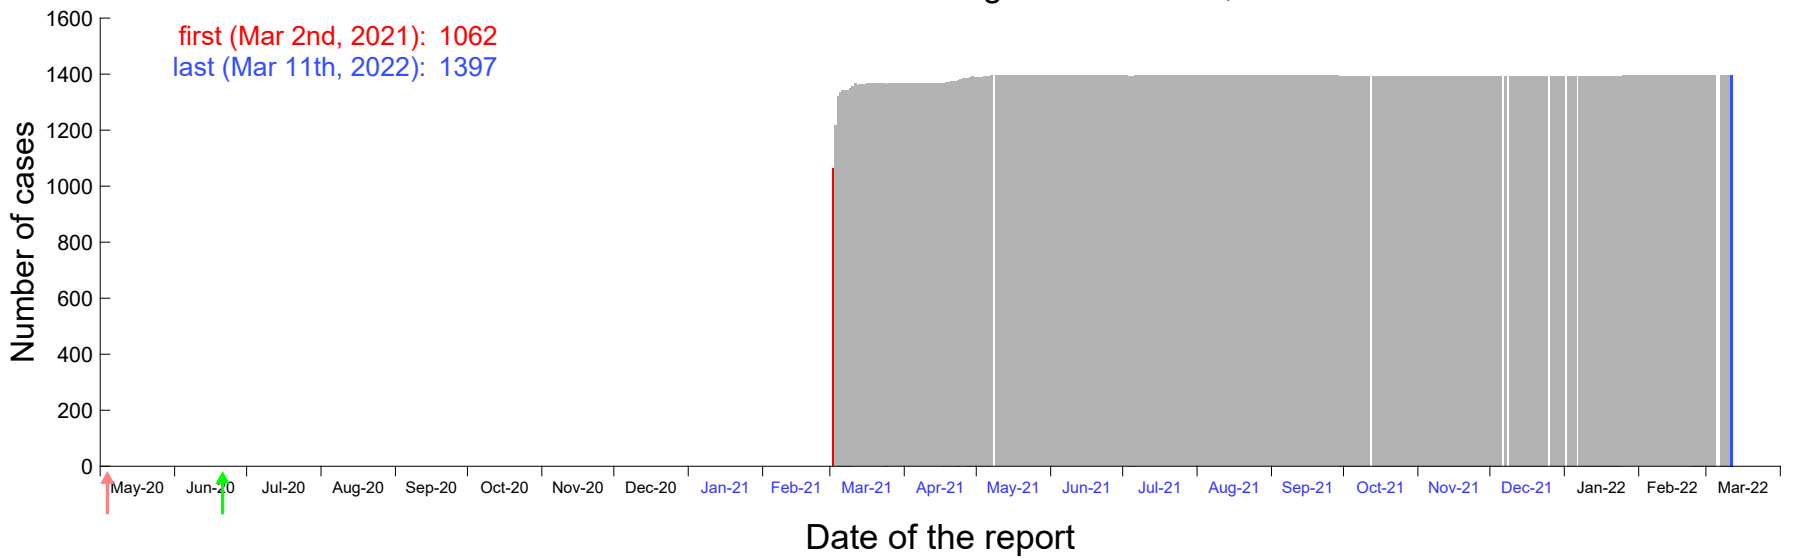

Evolution of the number of cases assigned to Mar 2nd, 2021 in Madrid

Evolution of the number of cases assigned to Mar 1st, 2021 in Madrid