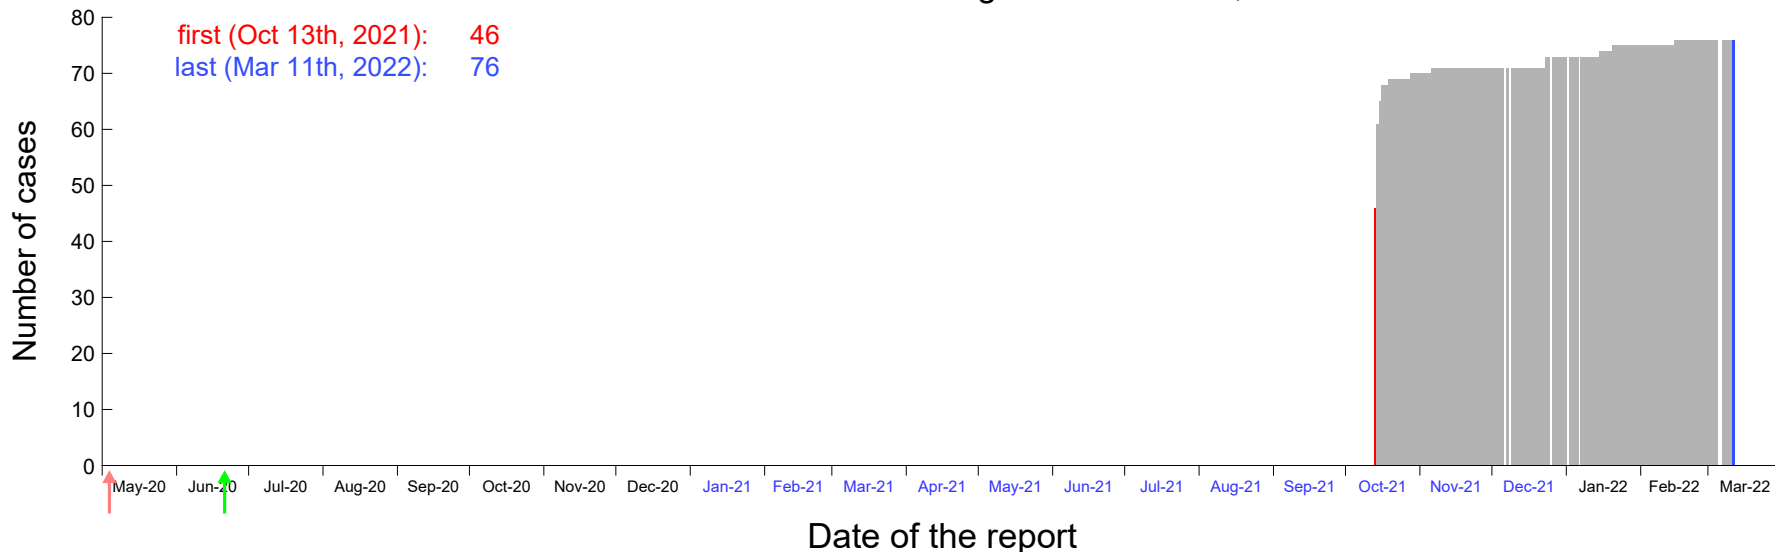

Evolution of the number of cases assigned to Oct 13th, 2021 in Madrid

Evolution of the number of cases assigned to Oct 12th, 2021 in Madrid