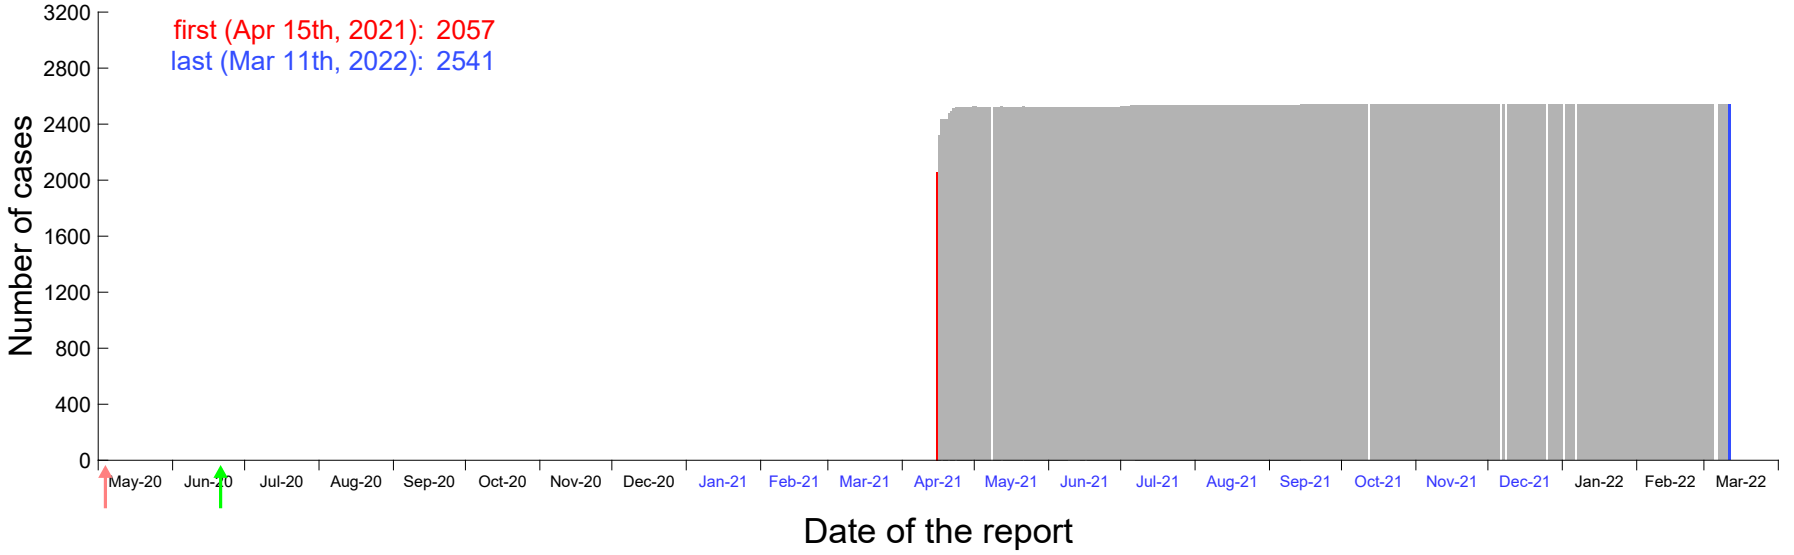

Evolution of the number of cases assigned to Apr 15th, 2021 in Madrid

Evolution of the number of cases assigned to Apr 14th, 2021 in Madrid