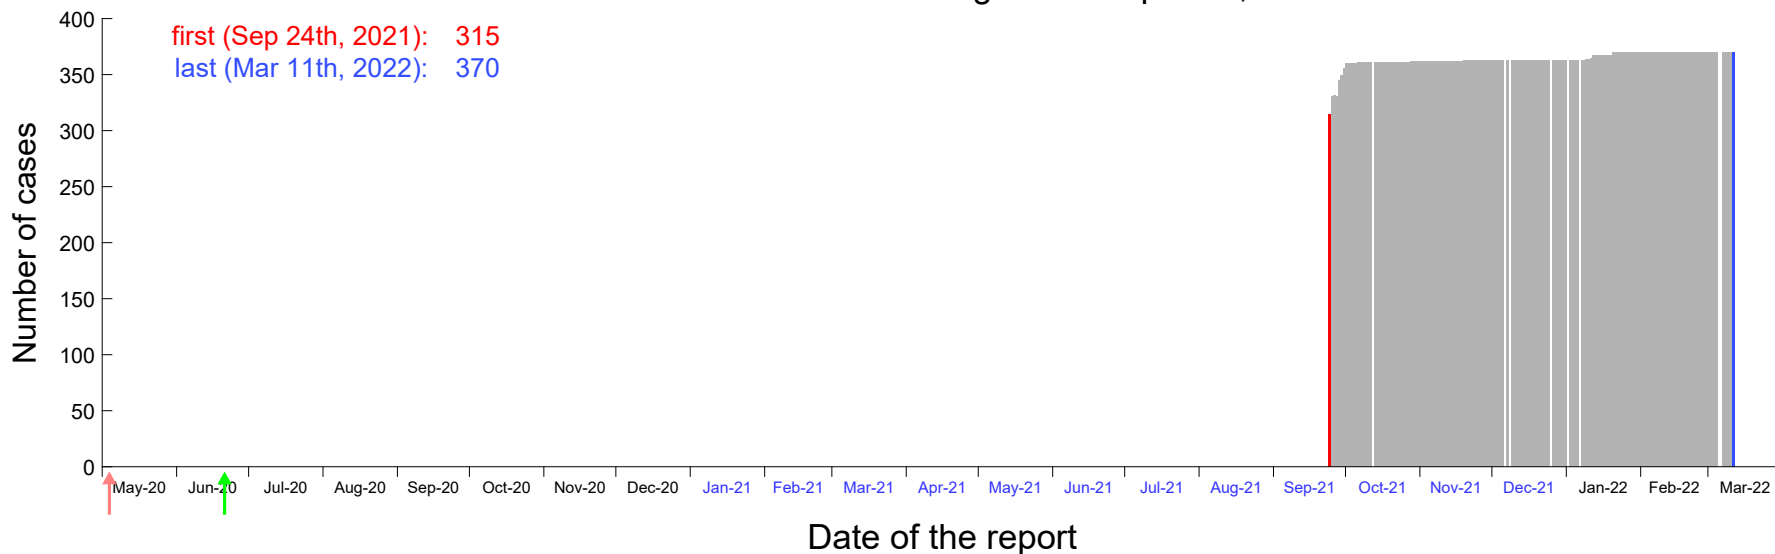

Evolution of the number of cases assigned to Sep 22nd, 2021 in Madrid

Evolution of the number of cases assigned to Sep 23rd, 2021 in Madrid

Evolution of the number of cases assigned to Sep 24th, 2021 in Madrid