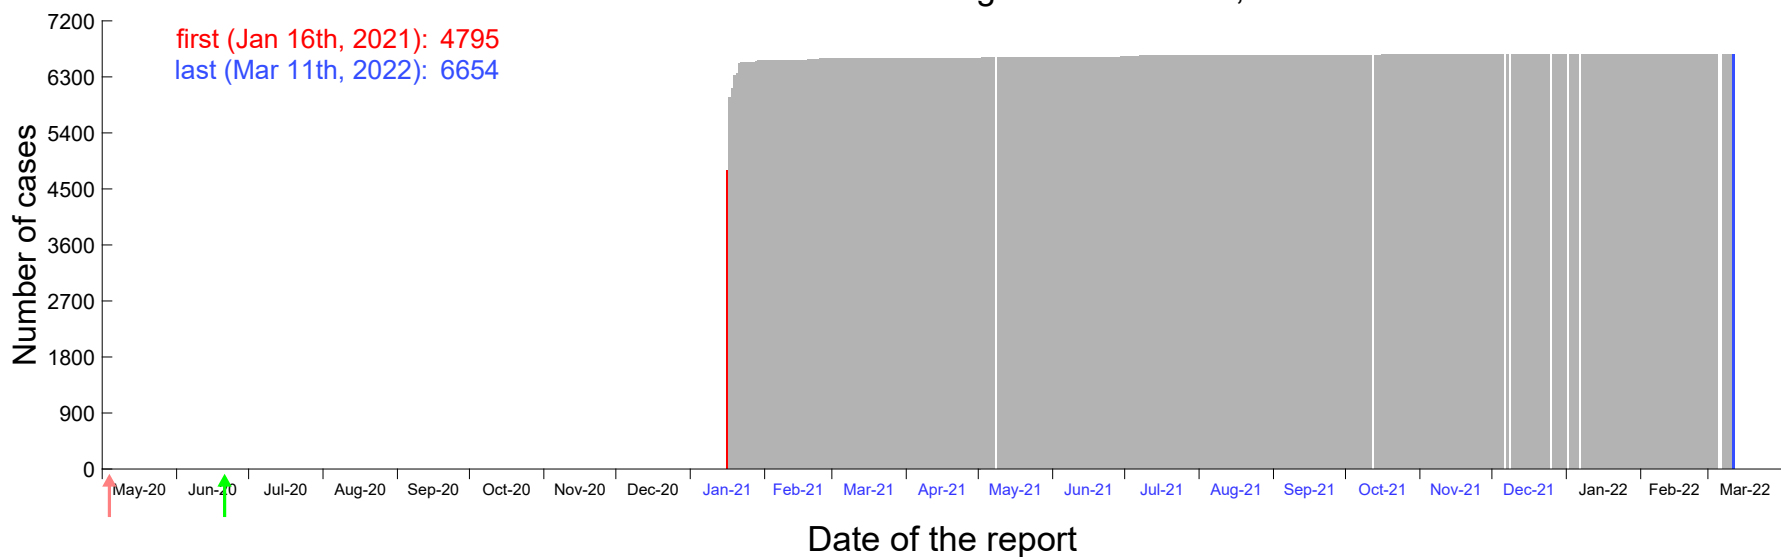

Evolution of the number of cases assigned to Jan 16th, 2021 in Madrid

Evolution of the number of cases assigned to Jan 15th, 2021 in Madrid