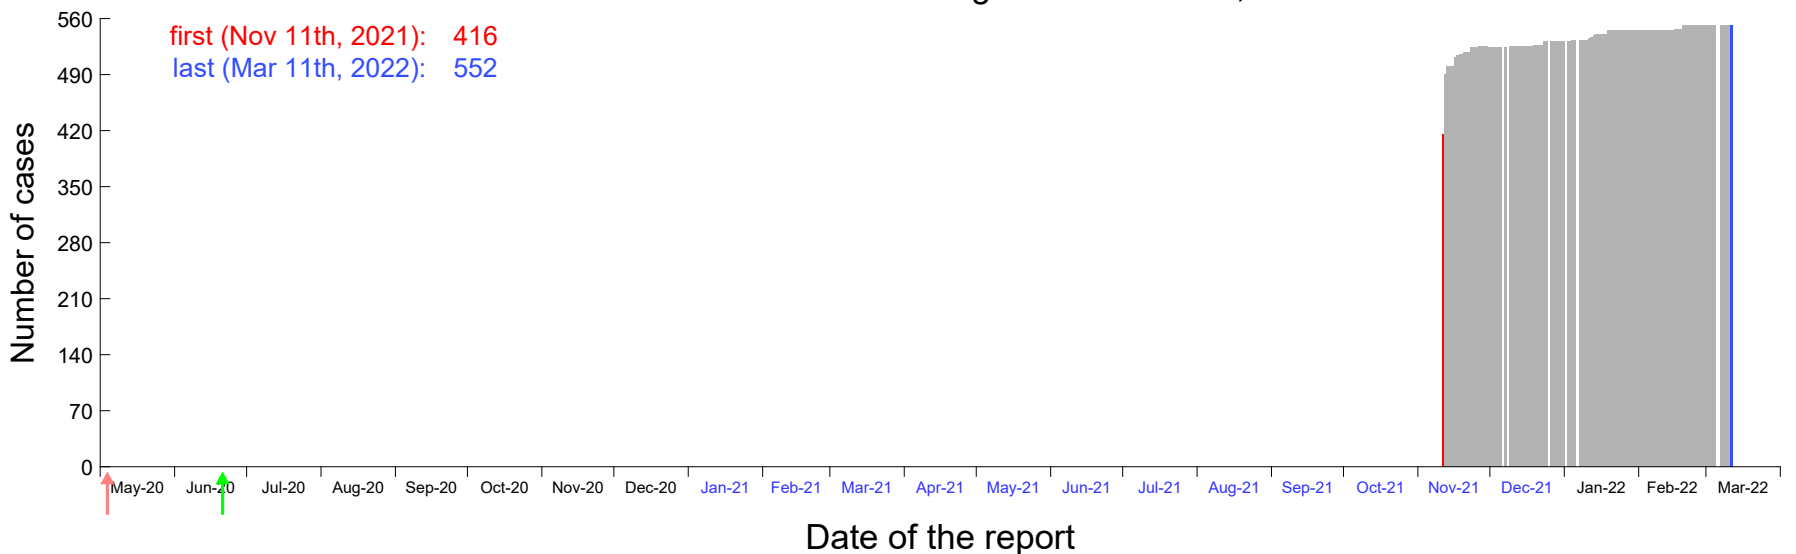

Evolution of the number of cases assigned to Nov 11th, 2021 in Madrid

Evolution of the number of cases assigned to Nov 10th, 2021 in Madrid