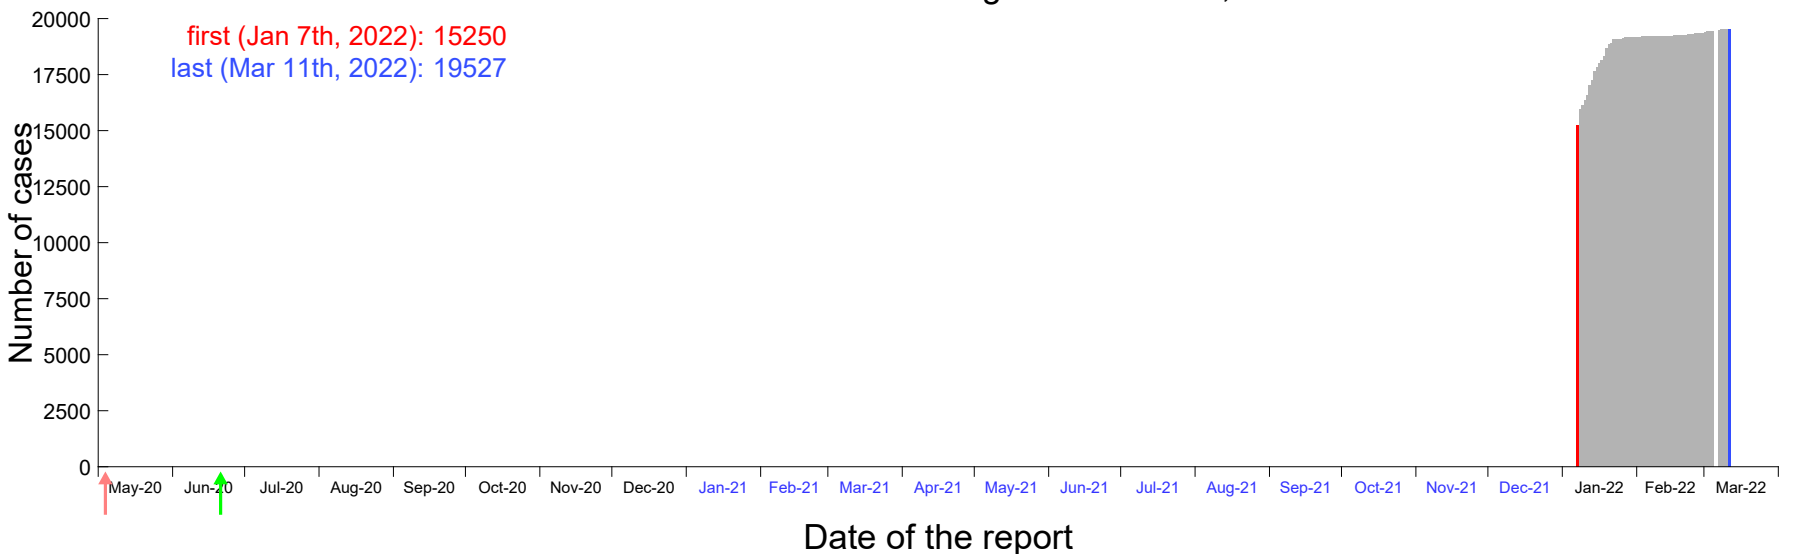

Evolution of the number of cases assigned to Jan 6th, 2022 in Madrid

Evolution of the number of cases assigned to Jan 5th, 2022 in Madrid