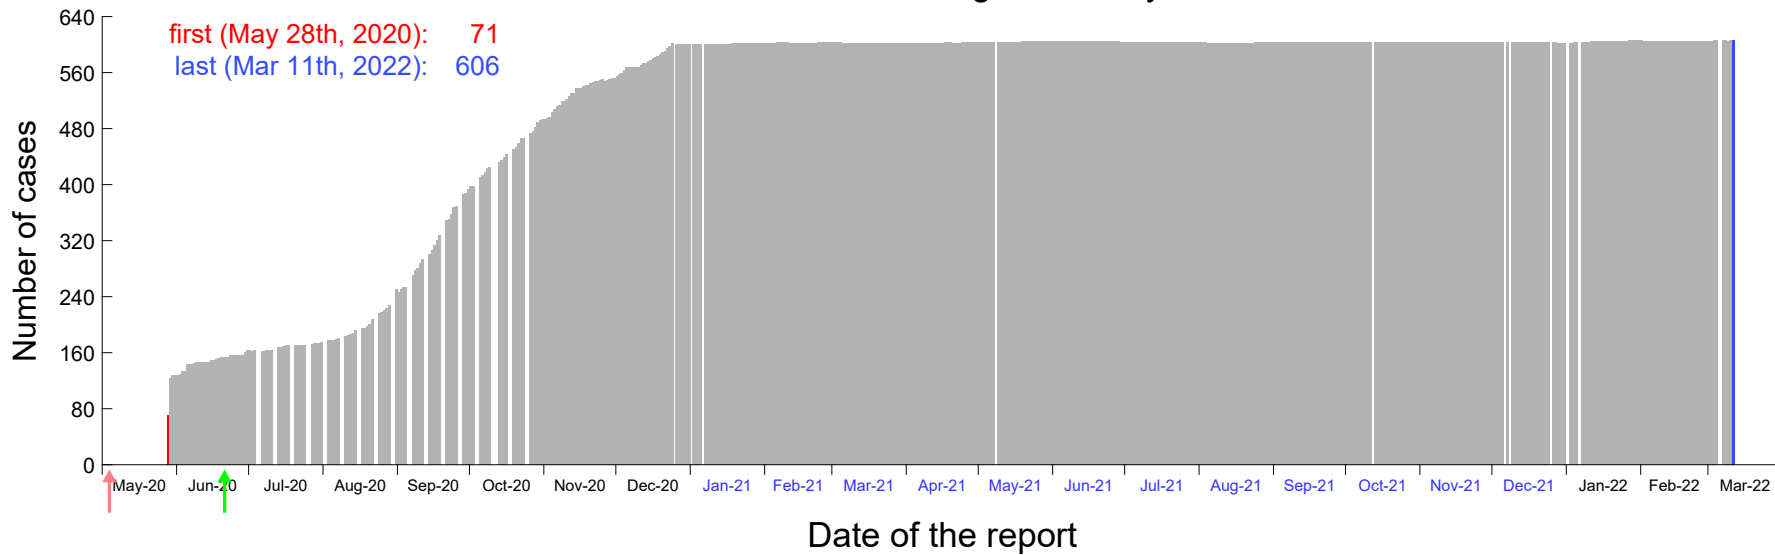

Evolution of the number of cases assigned to May 21st, 2020 in Madrid

Evolution of the number of cases assigned to May 22nd, 2020 in Madrid

Evolution of the number of cases assigned to May 23rd, 2020 in Madrid

Evolution of the number of cases assigned to May 24th, 2020 in Madrid

Evolution of the number of cases assigned to May 25th, 2020 in Madrid

Evolution of the number of cases assigned to May 26th, 2020 in Madrid

Evolution of the number of cases assigned to May 27th, 2020 in Madrid

Evolution of the number of cases assigned to May 28th, 2020 in Madrid

Evolution of the number of cases assigned to May 29th, 2020 in Madrid