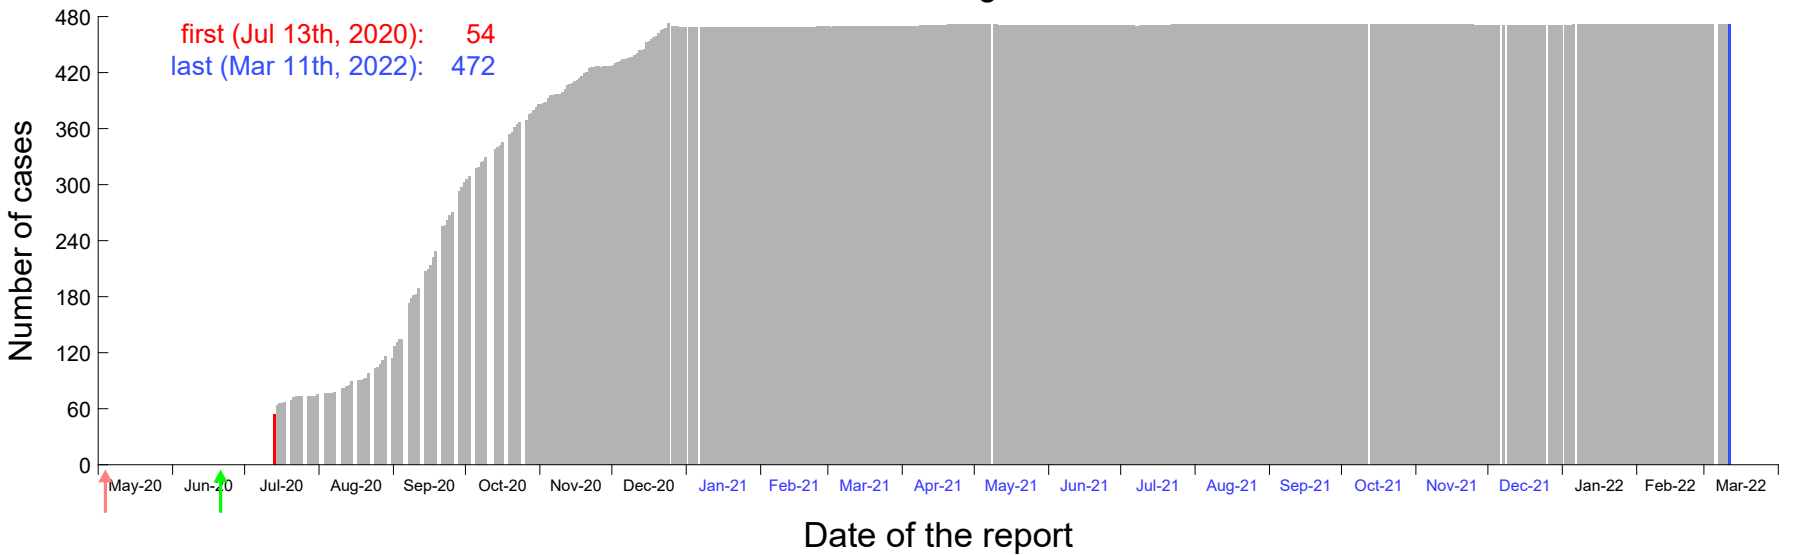

Evolution of the number of cases assigned to Jul 2nd, 2020 in Madrid

Evolution of the number of cases assigned to Jul 3rd, 2020 in Madrid

Evolution of the number of cases assigned to Jul 4th, 2020 in Madrid

Evolution of the number of cases assigned to Jul 5th, 2020 in Madrid

Evolution of the number of cases assigned to Jul 6th, 2020 in Madrid

Evolution of the number of cases assigned to Jul 7th, 2020 in Madrid

Evolution of the number of cases assigned to Jul 8th, 2020 in Madrid

Evolution of the number of cases assigned to Jul 9th, 2020 in Madrid

Evolution of the number of cases assigned to Jul 10th, 2020 in Madrid