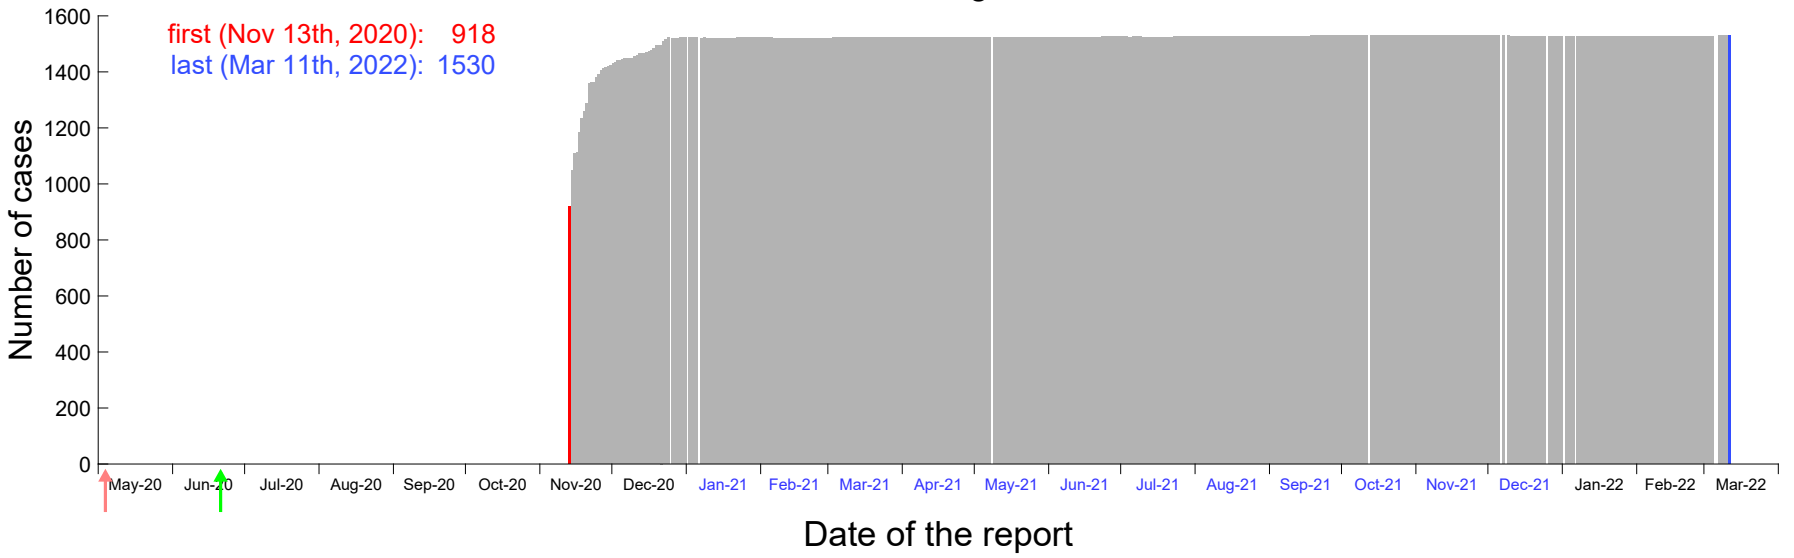

Evolution of the number of cases assigned to Nov 13th, 2020 in Madrid

Evolution of the number of cases assigned to Nov 12th, 2020 in Madrid