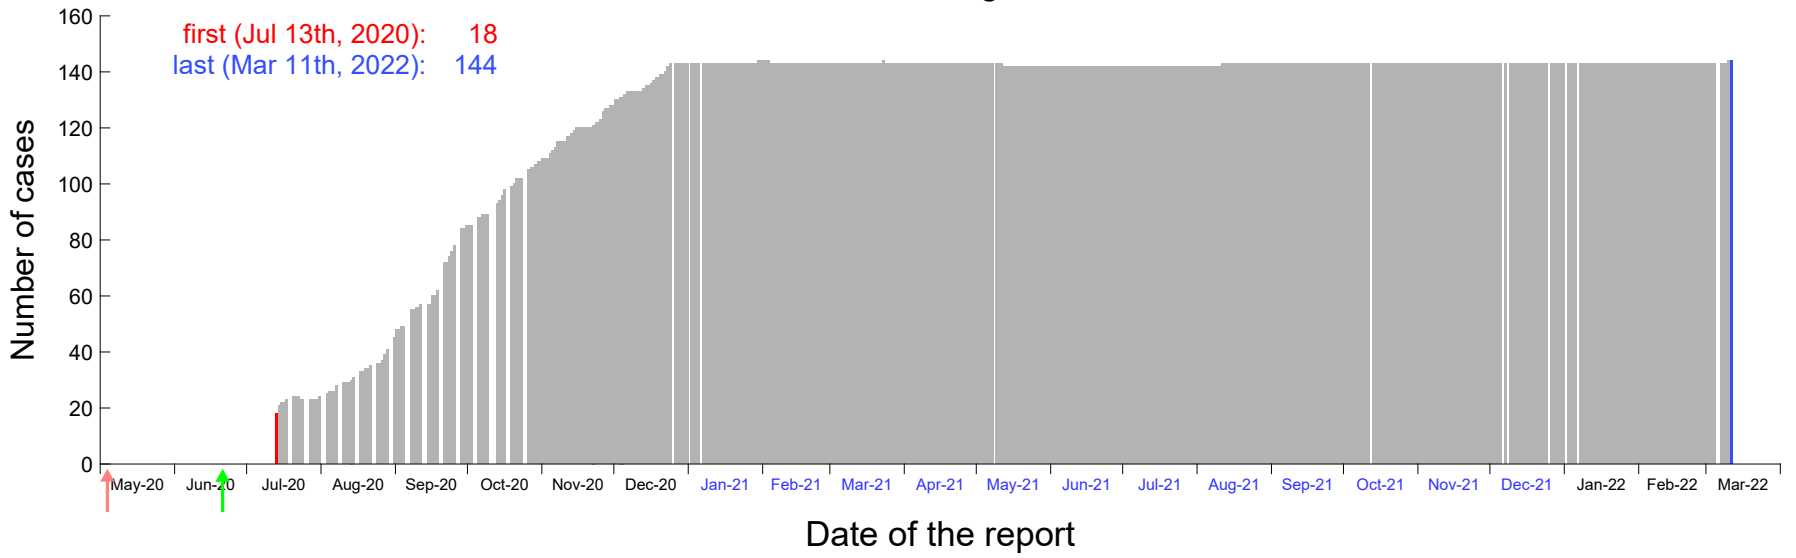

Evolution of the number of cases assigned to Jul 5th, 2020 in Madrid

Evolution of the number of cases assigned to Jul 6th, 2020 in Madrid

Evolution of the number of cases assigned to Jul 7th, 2020 in Madrid

Evolution of the number of cases assigned to Jul 8th, 2020 in Madrid

Evolution of the number of cases assigned to Jul 9th, 2020 in Madrid

Evolution of the number of cases assigned to Jul 10th, 2020 in Madrid

Evolution of the number of cases assigned to Jul 11th, 2020 in Madrid

Evolution of the number of cases assigned to Jul 12th, 2020 in Madrid

Evolution of the number of cases assigned to Jul 13th, 2020 in Madrid