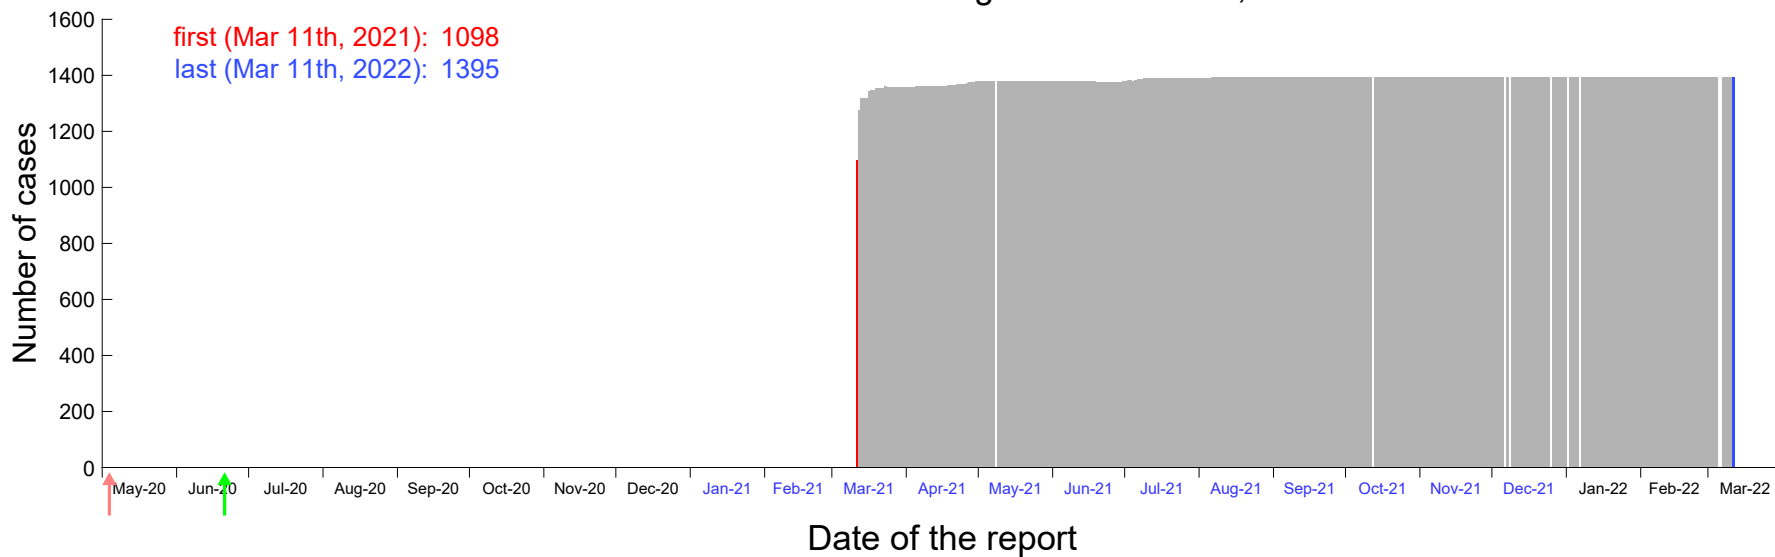

Evolution of the number of cases assigned to Mar 11th, 2021 in Madrid

Evolution of the number of cases assigned to Mar 10th, 2021 in Madrid