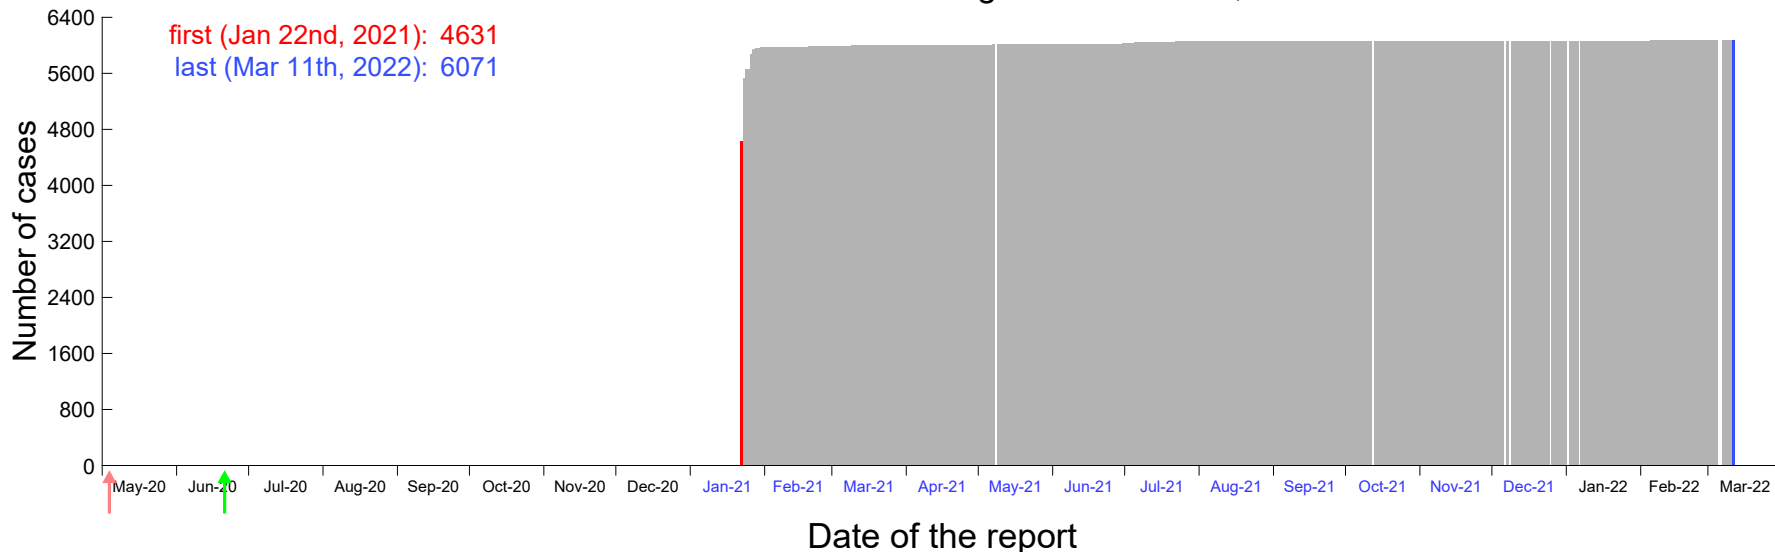

Evolution of the number of cases assigned to Jan 22nd, 2021 in Madrid

Evolution of the number of cases assigned to Jan 21st, 2021 in Madrid