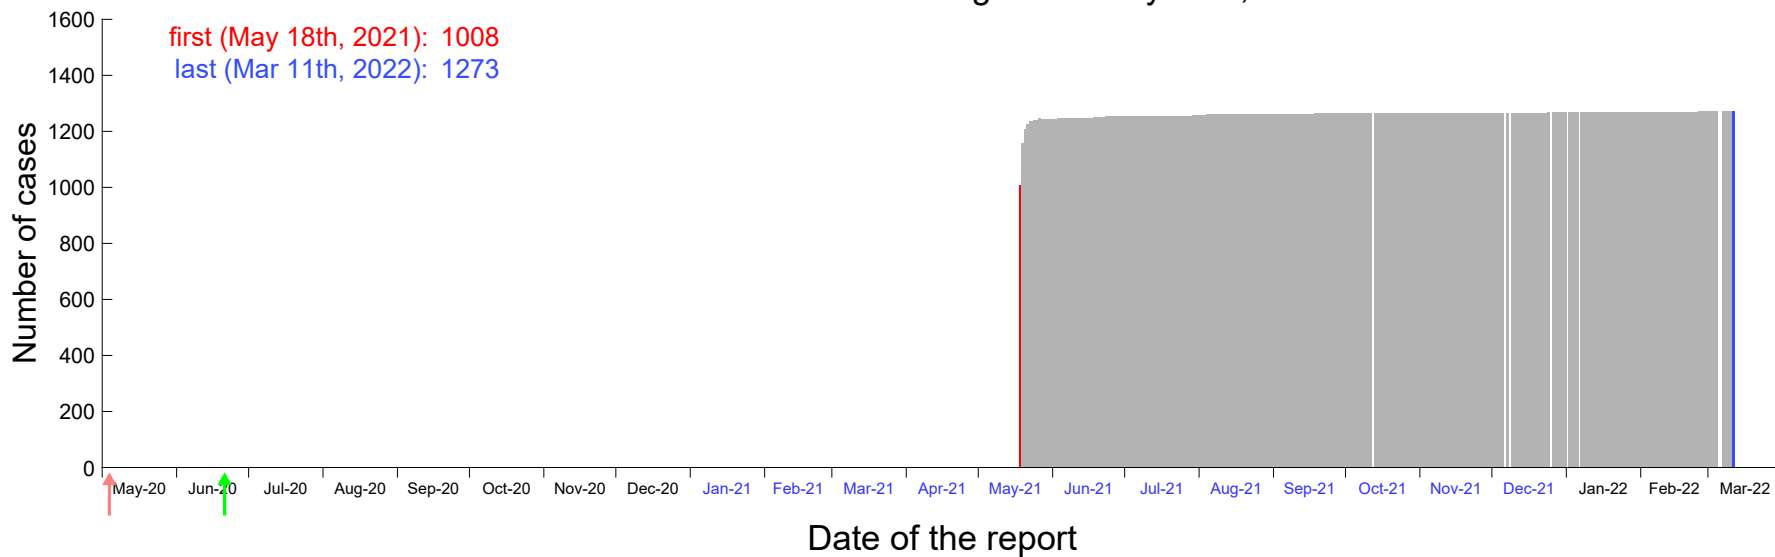

Evolution of the number of cases assigned to May 18th, 2021 in Madrid

Evolution of the number of cases assigned to May 17th, 2021 in Madrid