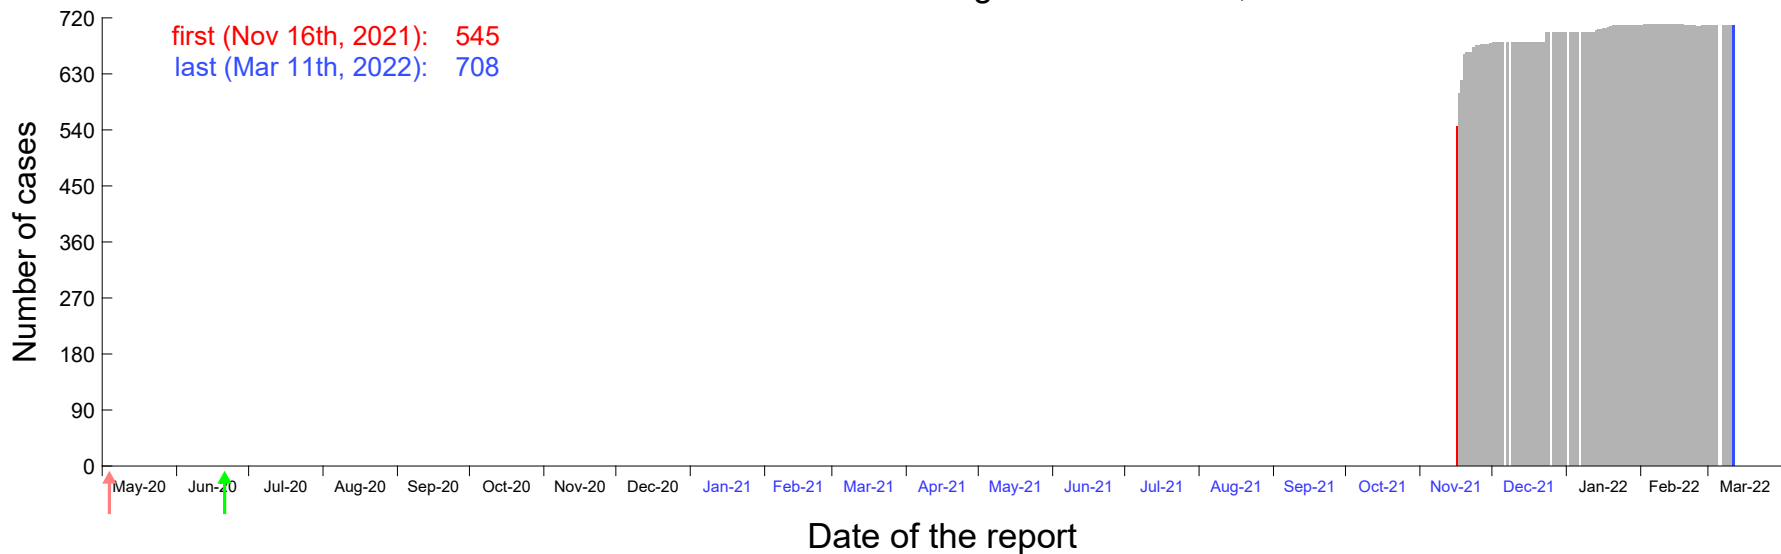

Evolution of the number of cases assigned to Nov 16th, 2021 in Madrid

Evolution of the number of cases assigned to Nov 15th, 2021 in Madrid