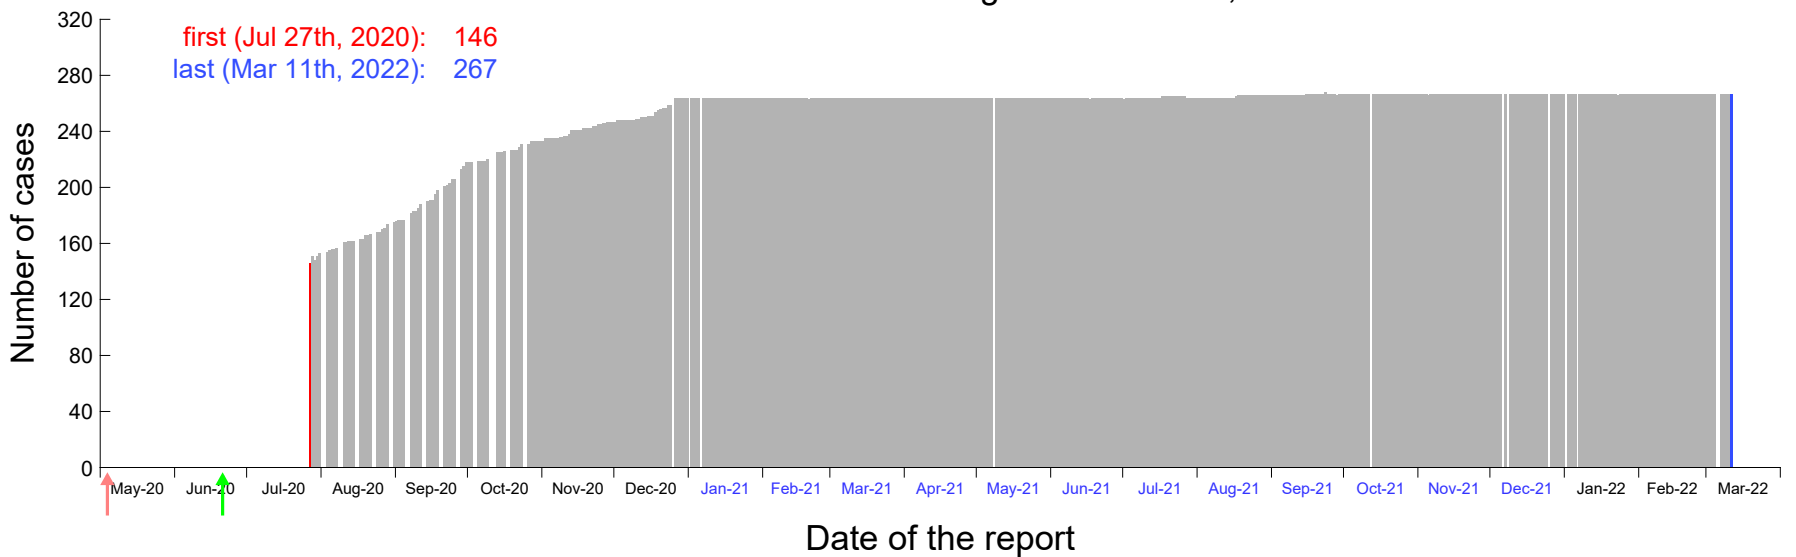

Evolution of the number of cases assigned to Jul 20th, 2020 in Madrid

Evolution of the number of cases assigned to Jul 21st, 2020 in Madrid

Evolution of the number of cases assigned to Jul 22nd, 2020 in Madrid

Evolution of the number of cases assigned to Jul 23rd, 2020 in Madrid

Evolution of the number of cases assigned to Jul 24th, 2020 in Madrid

Evolution of the number of cases assigned to Jul 25th, 2020 in Madrid