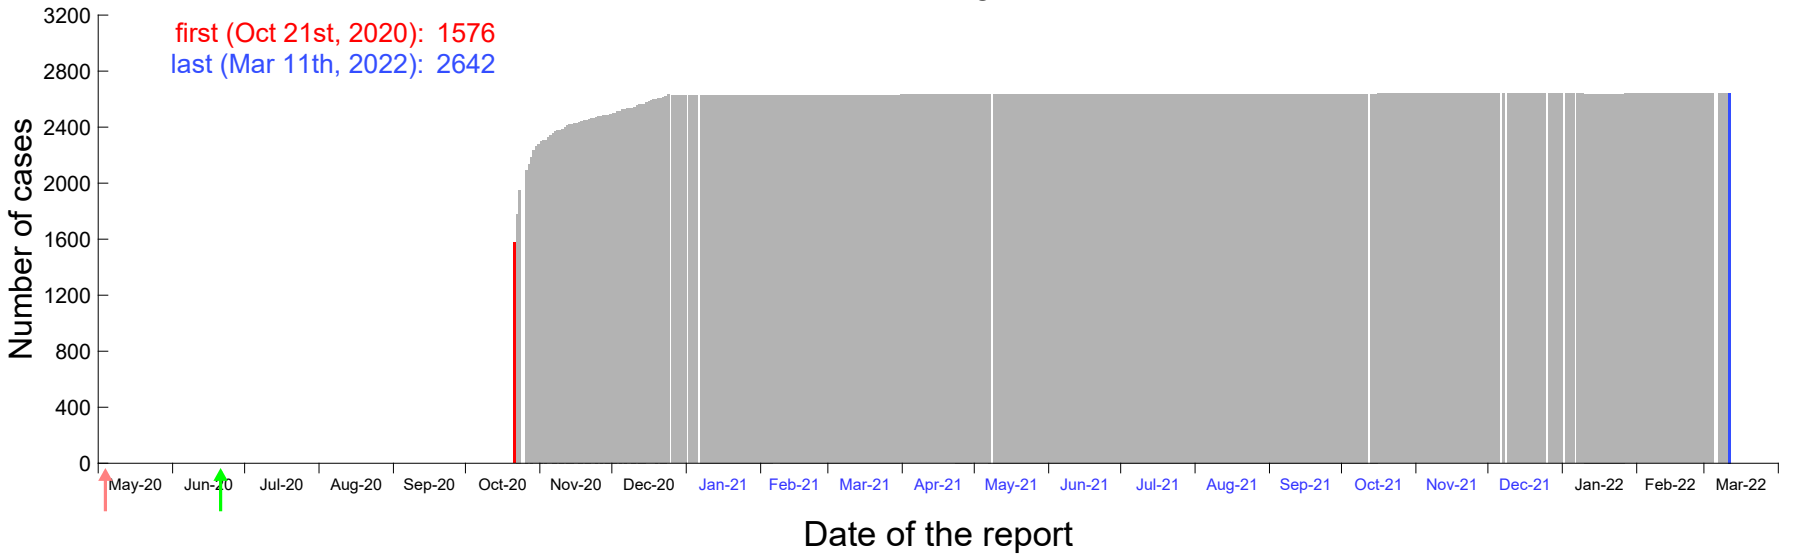

Evolution of the number of cases assigned to Oct 21st, 2020 in Madrid

Evolution of the number of cases assigned to Oct 20th, 2020 in Madrid