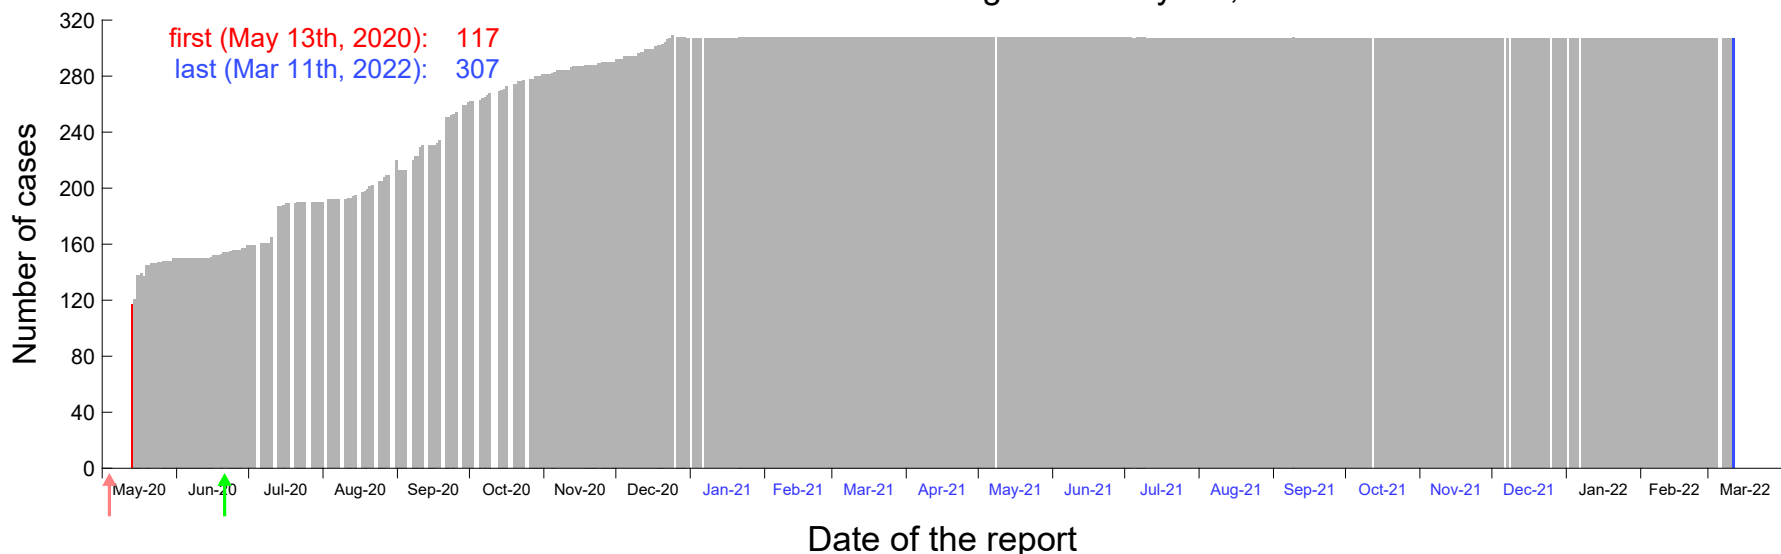

Evolution of the number of cases assigned to Apr 24th, 2020 in Madrid

Evolution of the number of cases assigned to Apr 25th, 2020 in Madrid

Evolution of the number of cases assigned to Apr 26th, 2020 in Madrid

Evolution of the number of cases assigned to Apr 27th, 2020 in Madrid

Evolution of the number of cases assigned to Apr 28th, 2020 in Madrid

Evolution of the number of cases assigned to Apr 29th, 2020 in Madrid

Evolution of the number of cases assigned to Apr 30th, 2020 in Madrid

Evolution of the number of cases assigned to May 1st, 2020 in Madrid

Evolution of the number of cases assigned to May 2nd, 2020 in Madrid