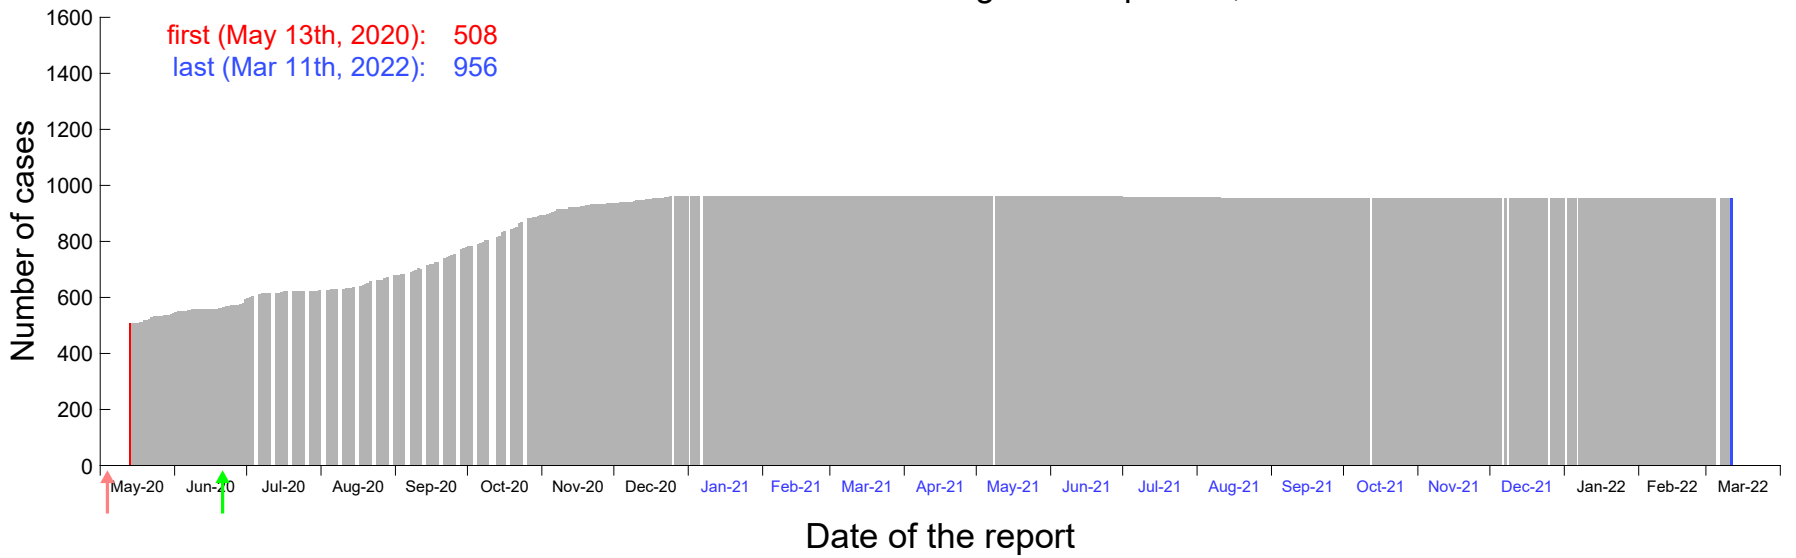

Evolution of the number of cases assigned to Apr 18th, 2020 in Madrid

Evolution of the number of cases assigned to Apr 19th, 2020 in Madrid

Evolution of the number of cases assigned to Apr 20th, 2020 in Madrid

Evolution of the number of cases assigned to Apr 21st, 2020 in Madrid

Evolution of the number of cases assigned to Apr 22nd, 2020 in Madrid

Evolution of the number of cases assigned to Apr 23rd, 2020 in Madrid

Evolution of the number of cases assigned to Apr 24th, 2020 in Madrid

Evolution of the number of cases assigned to Apr 25th, 2020 in Madrid

Evolution of the number of cases assigned to Apr 26th, 2020 in Madrid

Evolution of the number of cases assigned to Apr 27th, 2020 in Madrid

Evolution of the number of cases assigned to Apr 28th, 2020 in Madrid

Evolution of the number of cases assigned to Apr 29th, 2020 in Madrid