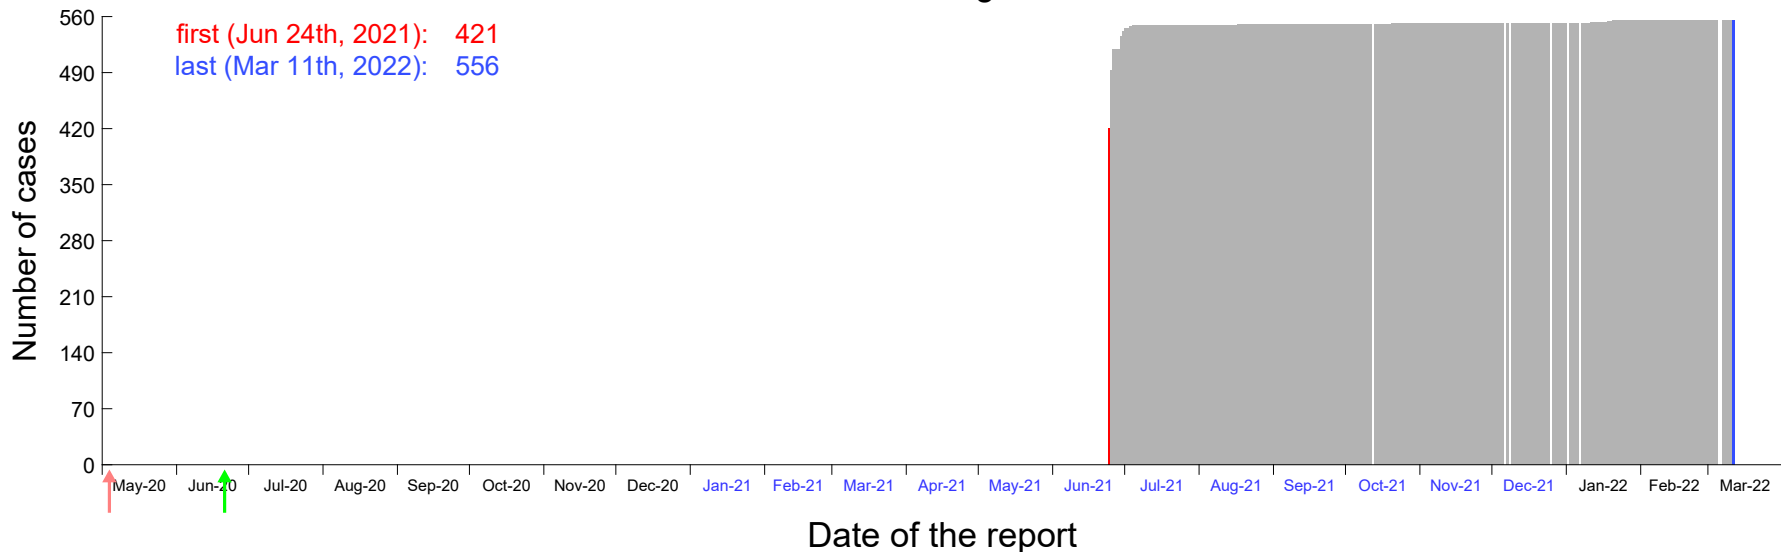

Evolution of the number of cases assigned to Jun 24th, 2021 in Madrid

Evolution of the number of cases assigned to Jun 23rd, 2021 in Madrid