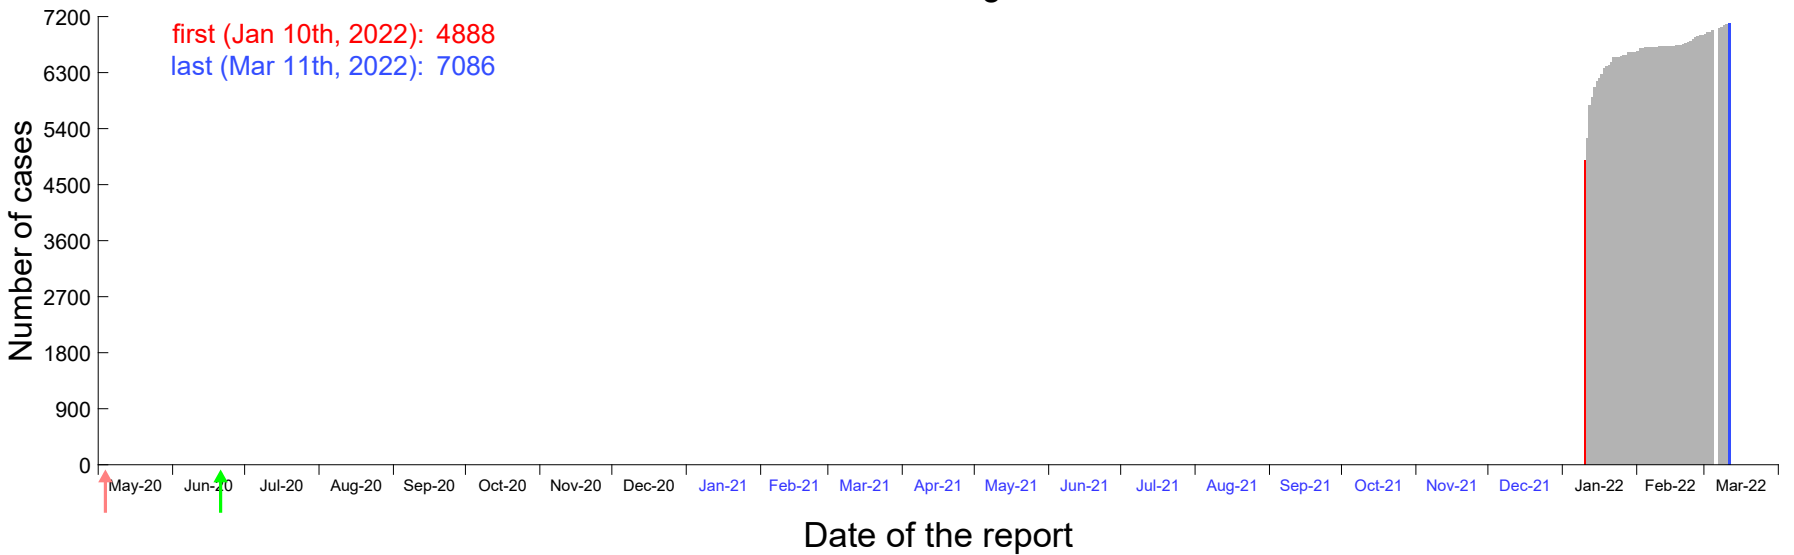

Evolution of the number of cases assigned to Jan 10th, 2022 in Madrid

Evolution of the number of cases assigned to Jan 9th, 2022 in Madrid