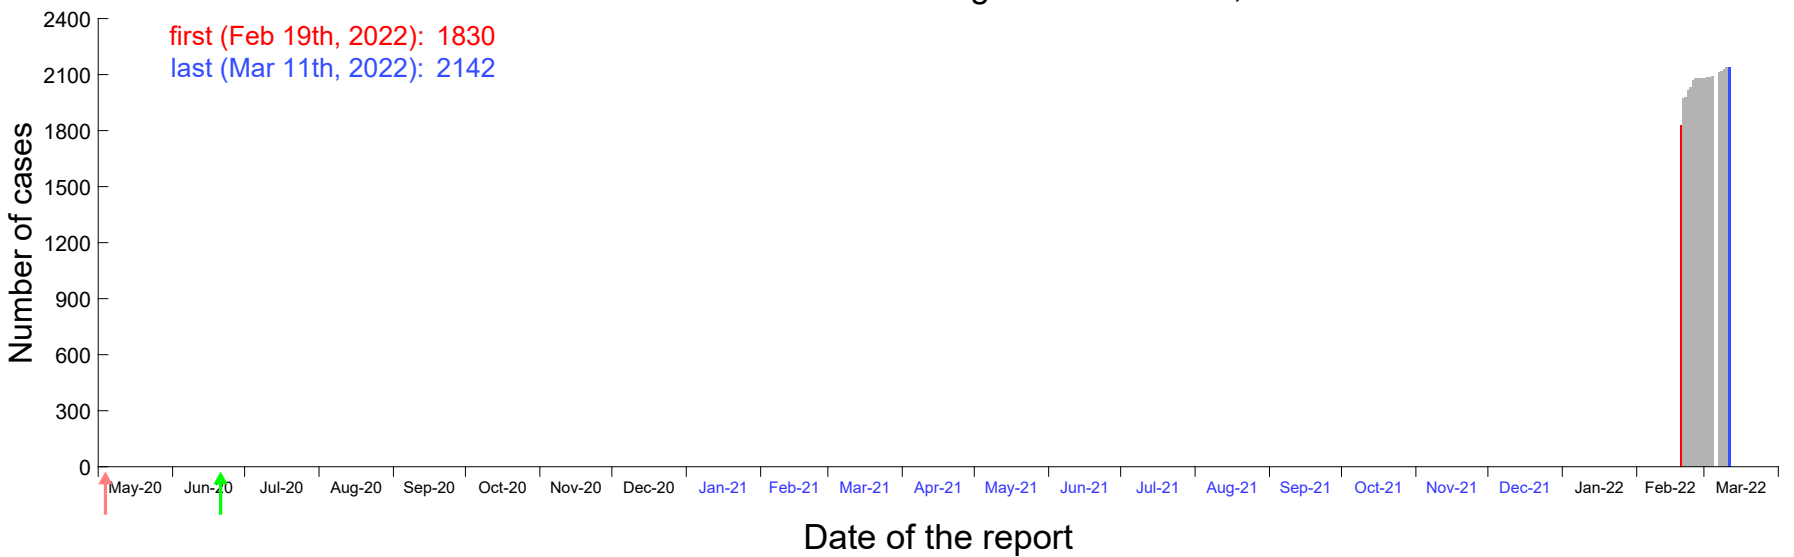

Evolution of the number of cases assigned to Feb 19th, 2022 in Madrid

Evolution of the number of cases assigned to Feb 18th, 2022 in Madrid