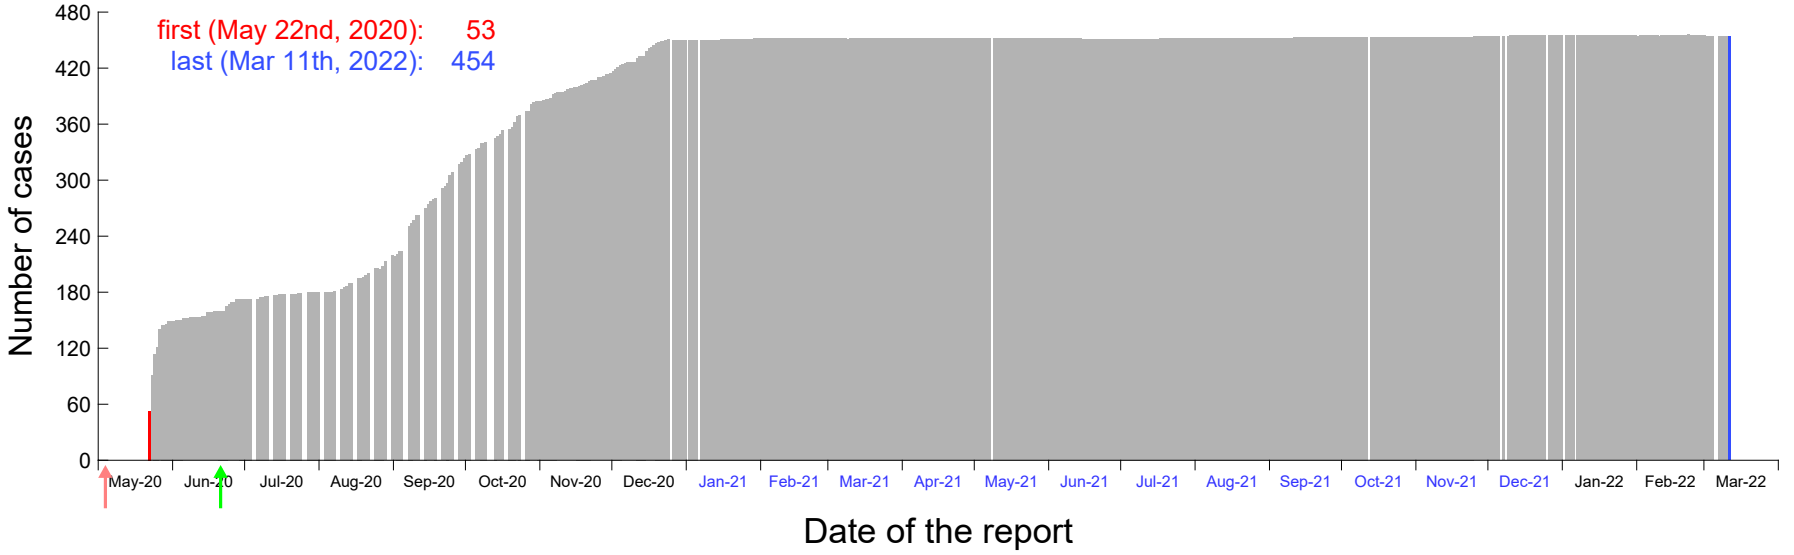

Evolution of the number of cases assigned to May 15th, 2020 in Madrid

Evolution of the number of cases assigned to May 16th, 2020 in Madrid

Evolution of the number of cases assigned to May 17th, 2020 in Madrid

Evolution of the number of cases assigned to May 18th, 2020 in Madrid

Evolution of the number of cases assigned to May 19th, 2020 in Madrid

Evolution of the number of cases assigned to May 20th, 2020 in Madrid

Evolution of the number of cases assigned to May 21st, 2020 in Madrid

Evolution of the number of cases assigned to May 22nd, 2020 in Madrid

Evolution of the number of cases assigned to May 23rd, 2020 in Madrid

Evolution of the number of cases assigned to May 24th, 2020 in Madrid

Evolution of the number of cases assigned to May 25th, 2020 in Madrid

Evolution of the number of cases assigned to May 26th, 2020 in Madrid