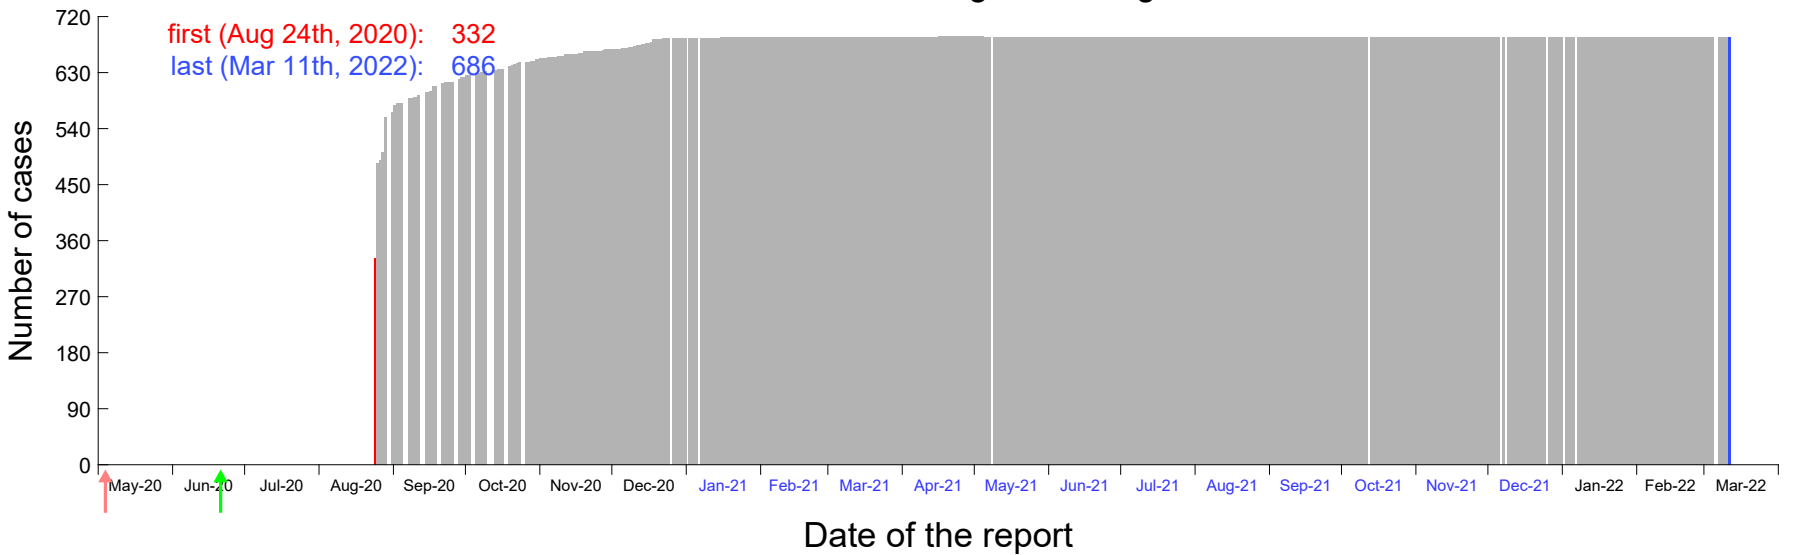

Evolution of the number of cases assigned to Aug 24th, 2020 in Madrid

Evolution of the number of cases assigned to Aug 23rd, 2020 in Madrid