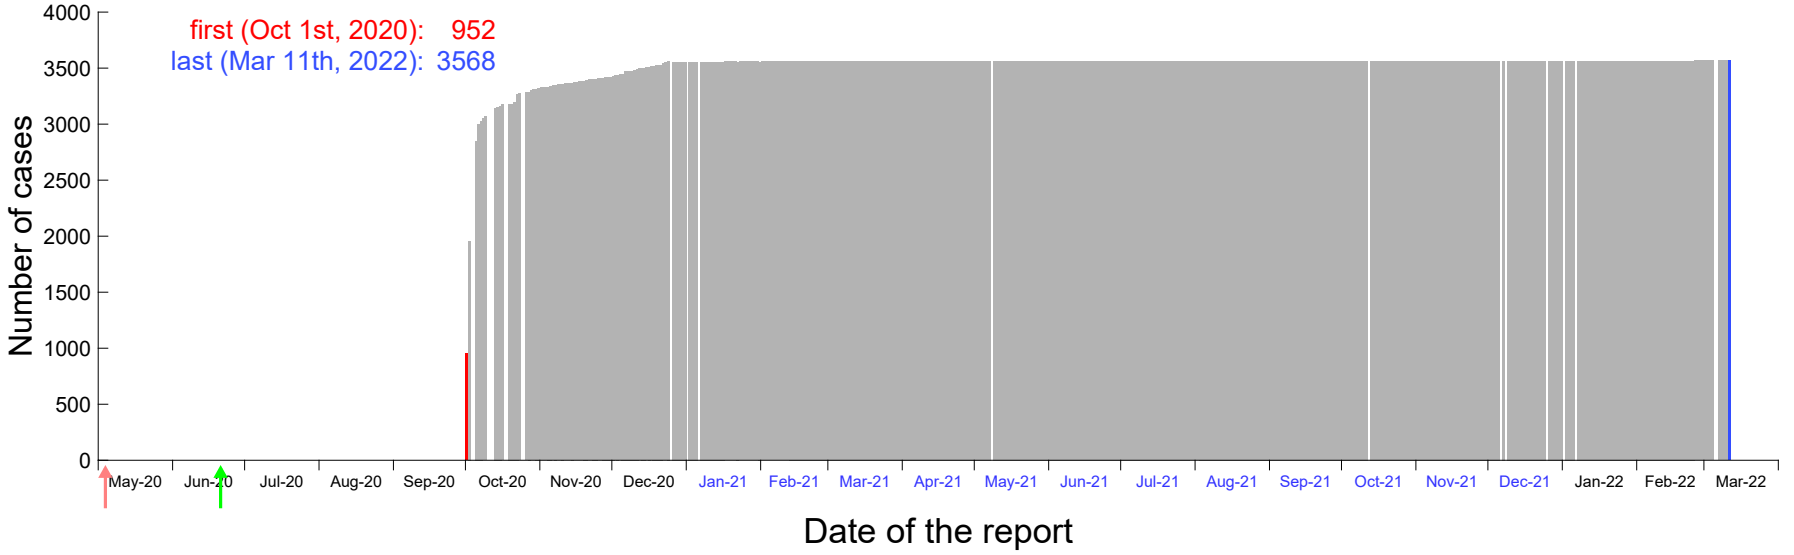

Evolution of the number of cases assigned to Oct 1st, 2020 in Madrid

Evolution of the number of cases assigned to Sep 30th, 2020 in Madrid