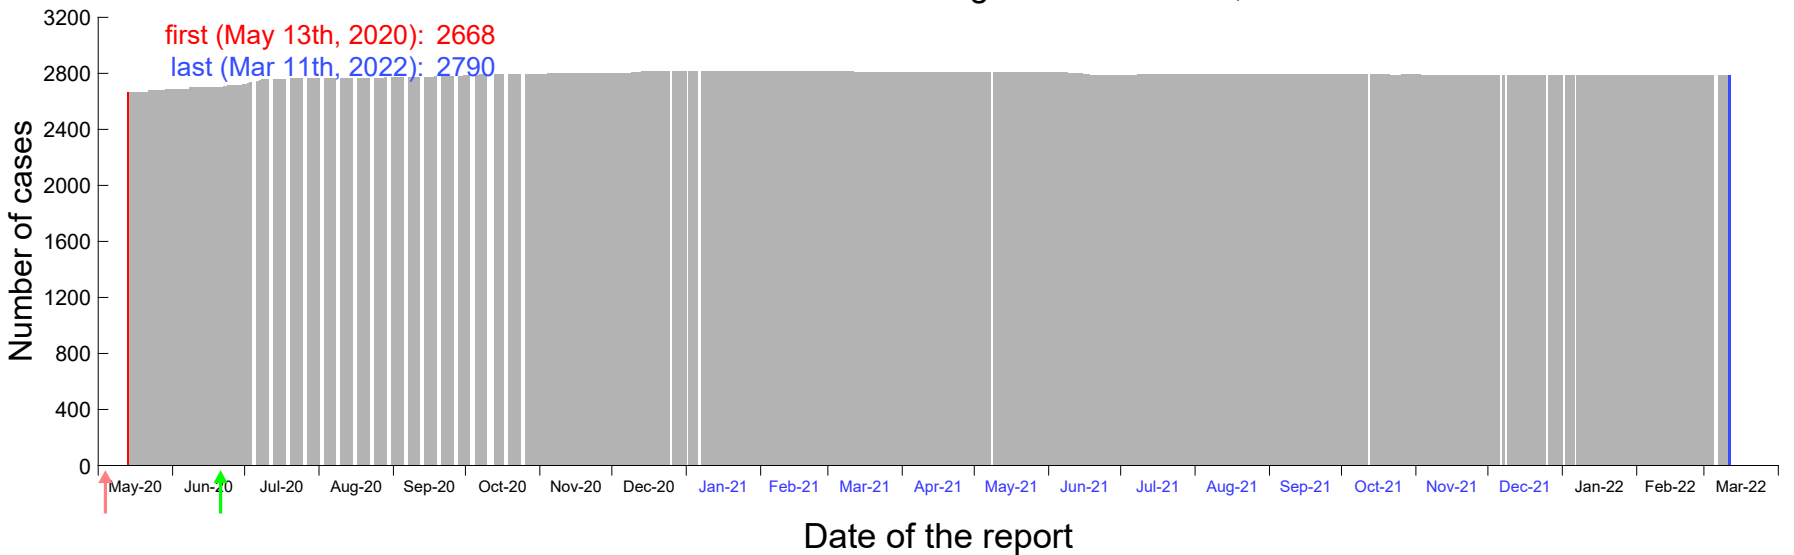

Evolution of the number of cases assigned to Mar 16th, 2020 in Madrid

Evolution of the number of cases assigned to Mar 17th, 2020 in Madrid

Evolution of the number of cases assigned to Mar 18th, 2020 in Madrid

Evolution of the number of cases assigned to Mar 19th, 2020 in Madrid

Evolution of the number of cases assigned to Mar 20th, 2020 in Madrid

Evolution of the number of cases assigned to Mar 21st, 2020 in Madrid

Evolution of the number of cases assigned to Mar 22nd, 2020 in Madrid

Evolution of the number of cases assigned to Mar 23rd, 2020 in Madrid

Evolution of the number of cases assigned to Mar 24th, 2020 in Madrid

Evolution of the number of cases assigned to Mar 25th, 2020 in Madrid

Evolution of the number of cases assigned to Mar 26th, 2020 in Madrid

Evolution of the number of cases assigned to Mar 27th, 2020 in Madrid