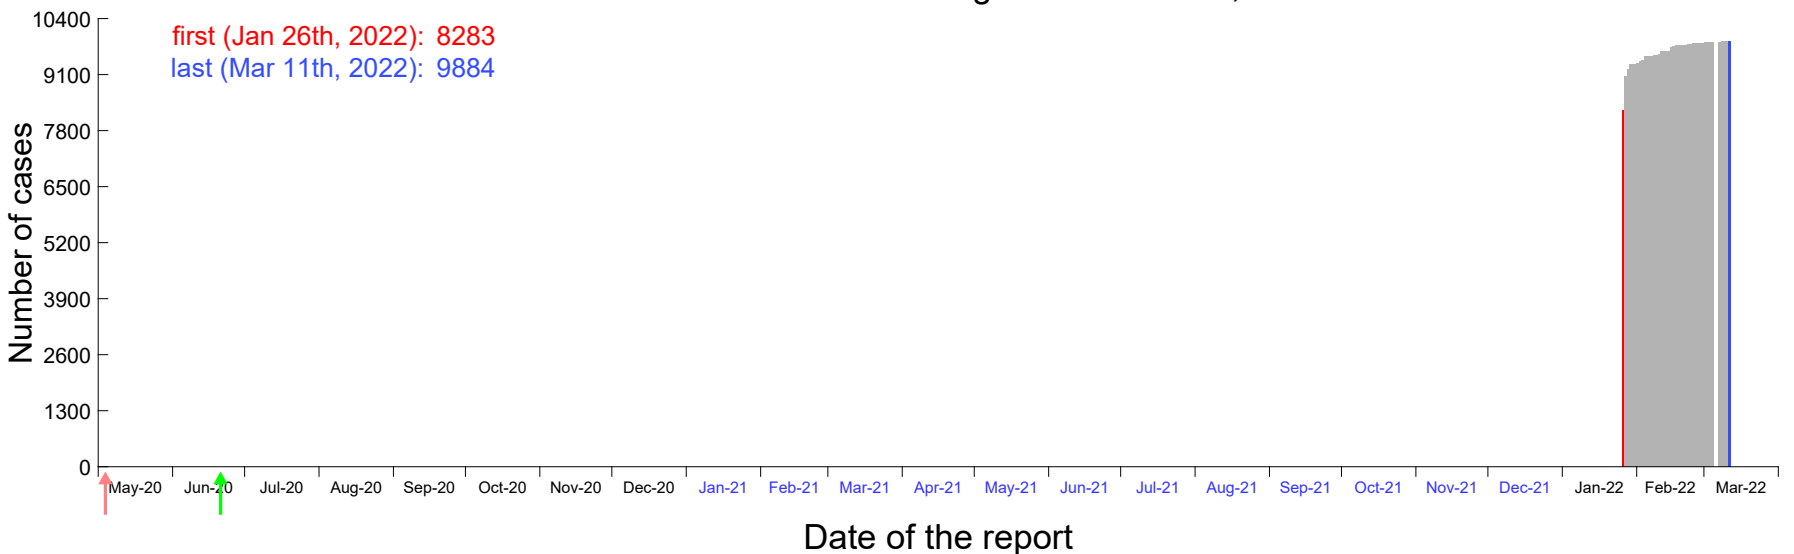

Evolution of the number of cases assigned to Jan 26th, 2022 in Madrid

Evolution of the number of cases assigned to Jan 25th, 2022 in Madrid