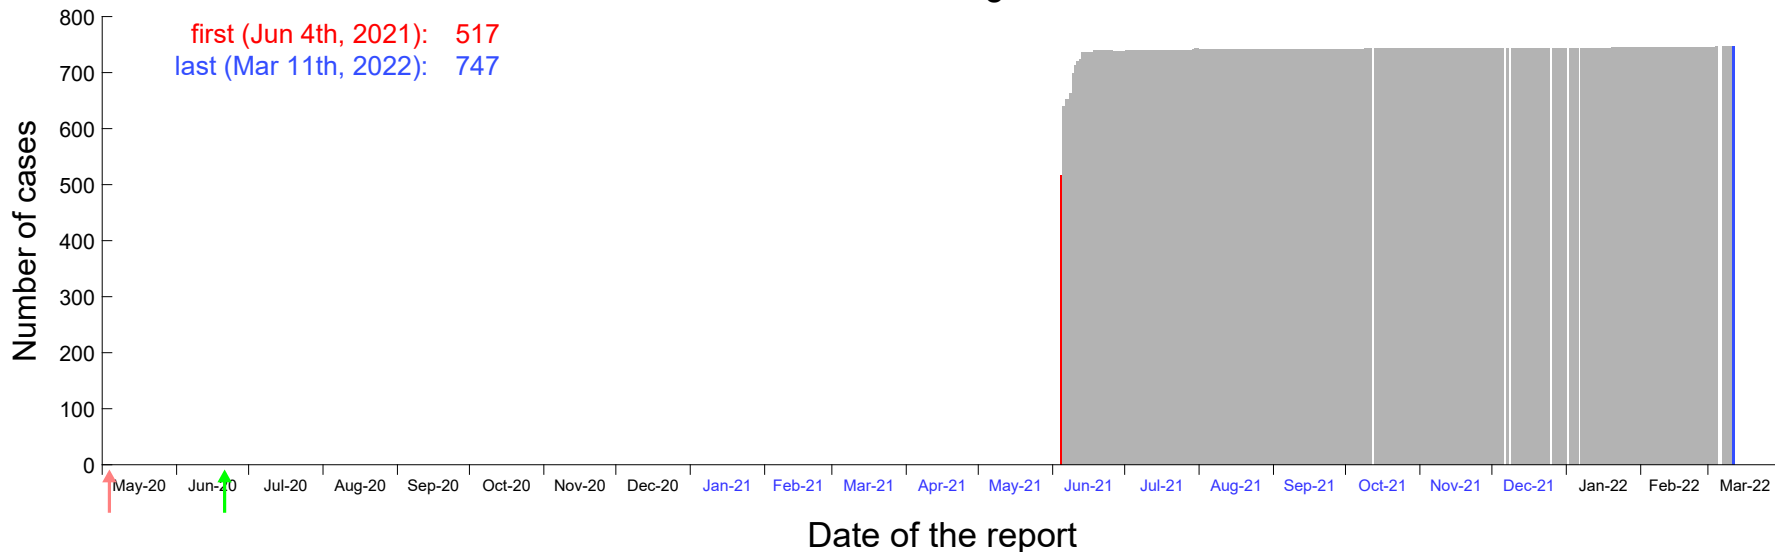

Evolution of the number of cases assigned to Jun 4th, 2021 in Madrid

Evolution of the number of cases assigned to Jun 3rd, 2021 in Madrid