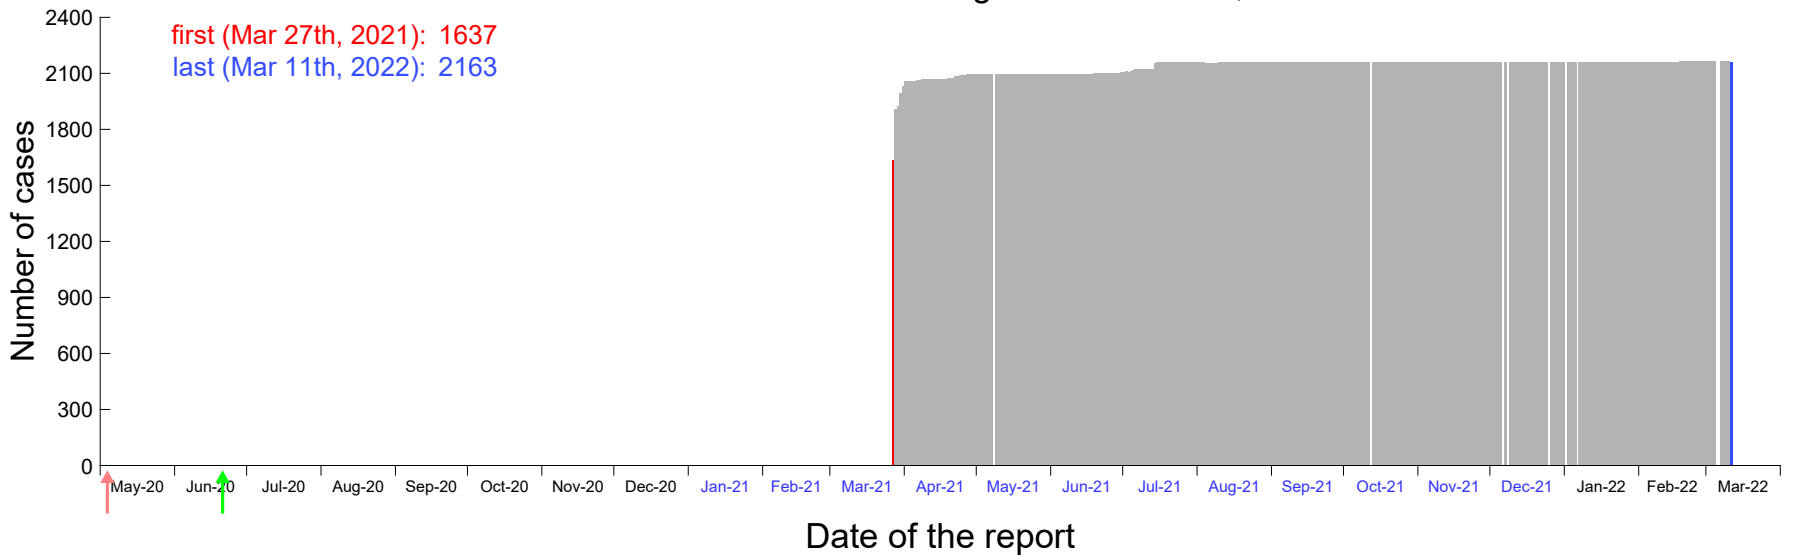

Evolution of the number of cases assigned to Mar 27th, 2021 in Madrid

Evolution of the number of cases assigned to Mar 26th, 2021 in Madrid