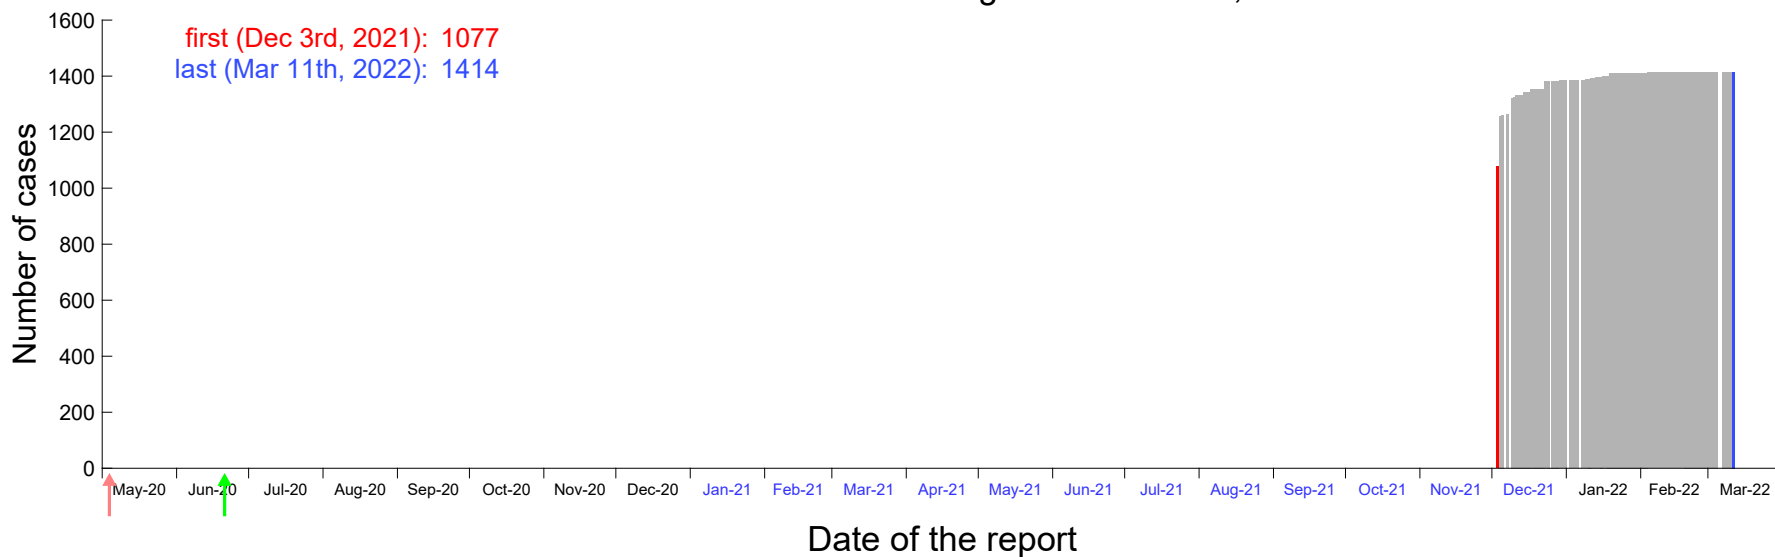

Evolution of the number of cases assigned to Dec 3rd, 2021 in Madrid

Evolution of the number of cases assigned to Dec 2nd, 2021 in Madrid