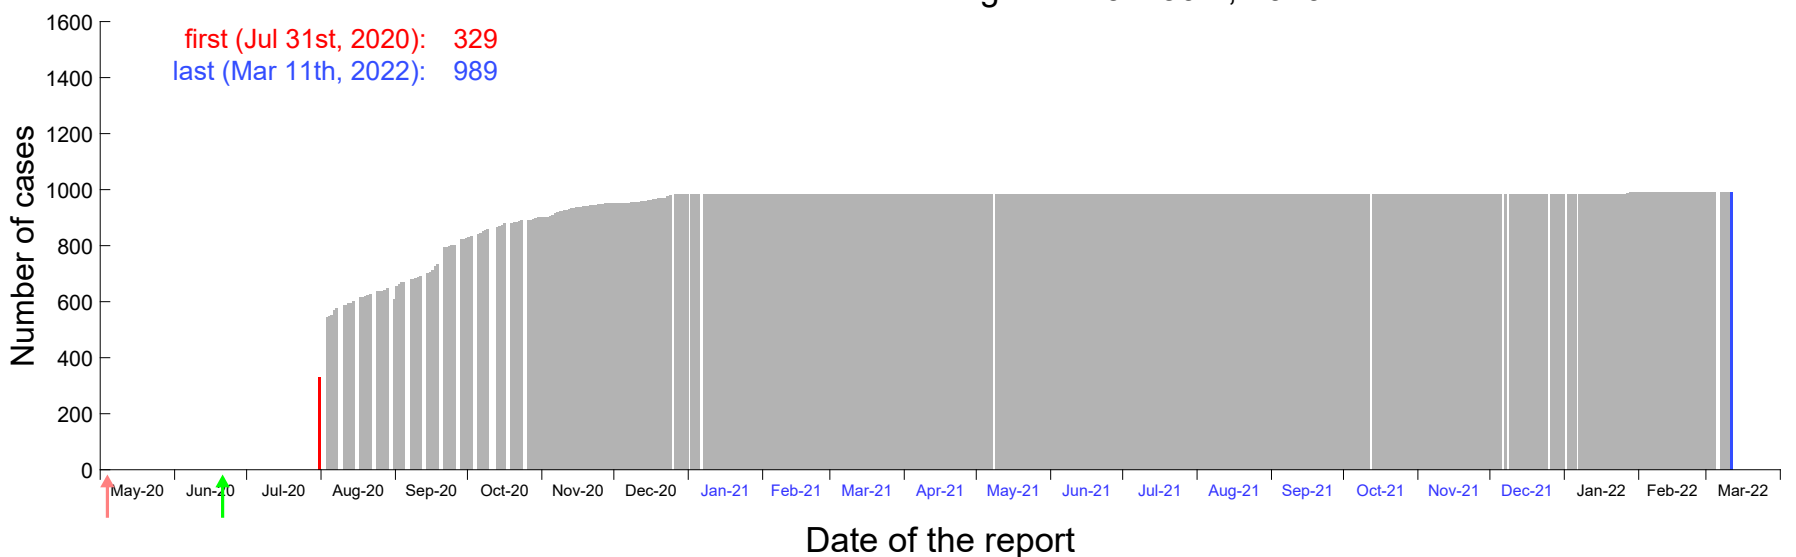

Evolution of the number of cases assigned to Jul 23rd, 2020 in Madrid

Evolution of the number of cases assigned to Jul 24th, 2020 in Madrid

Evolution of the number of cases assigned to Jul 25th, 2020 in Madrid

Evolution of the number of cases assigned to Jul 26th, 2020 in Madrid

Evolution of the number of cases assigned to Jul 27th, 2020 in Madrid

Evolution of the number of cases assigned to Jul 28th, 2020 in Madrid

Evolution of the number of cases assigned to Jul 29th, 2020 in Madrid

Evolution of the number of cases assigned to Jul 30th, 2020 in Madrid

Evolution of the number of cases assigned to Jul 31st, 2020 in Madrid