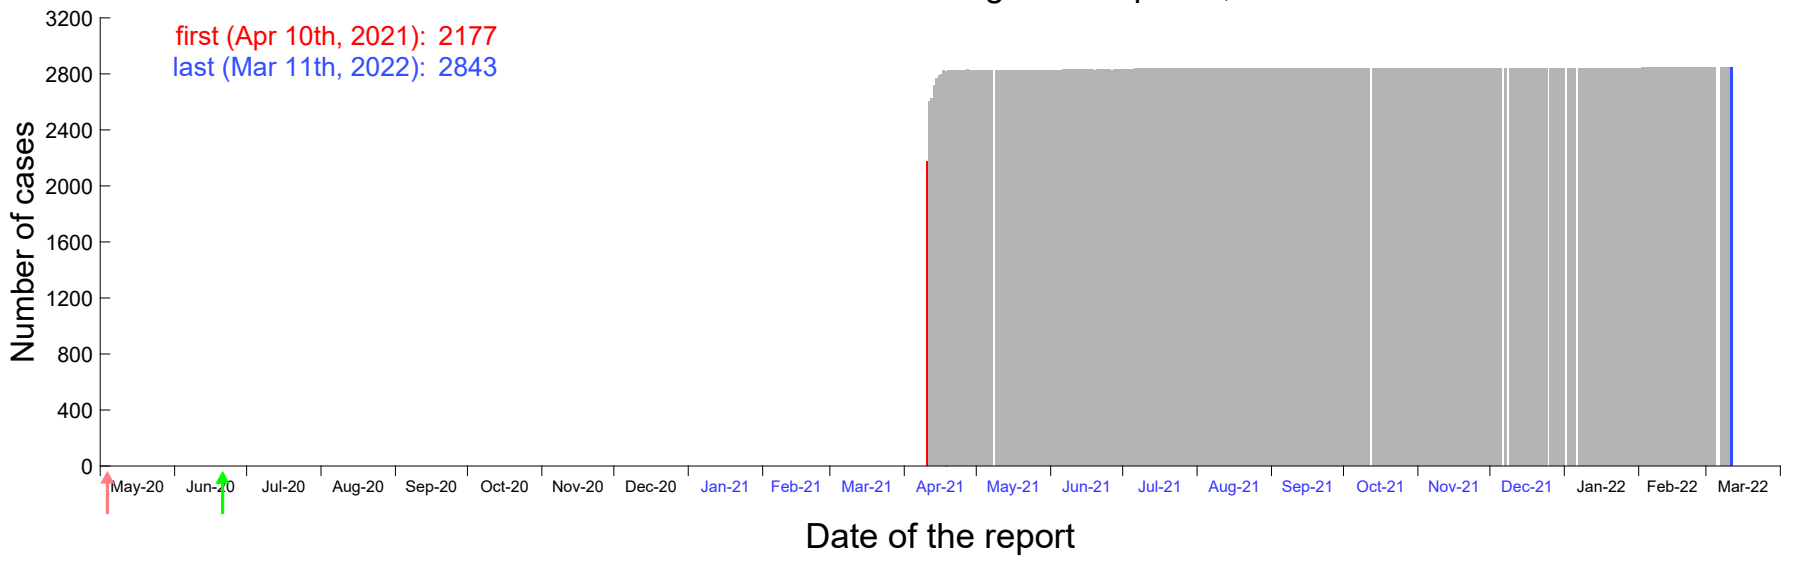

Evolution of the number of cases assigned to Apr 10th, 2021 in Madrid

Evolution of the number of cases assigned to Apr 9th, 2021 in Madrid