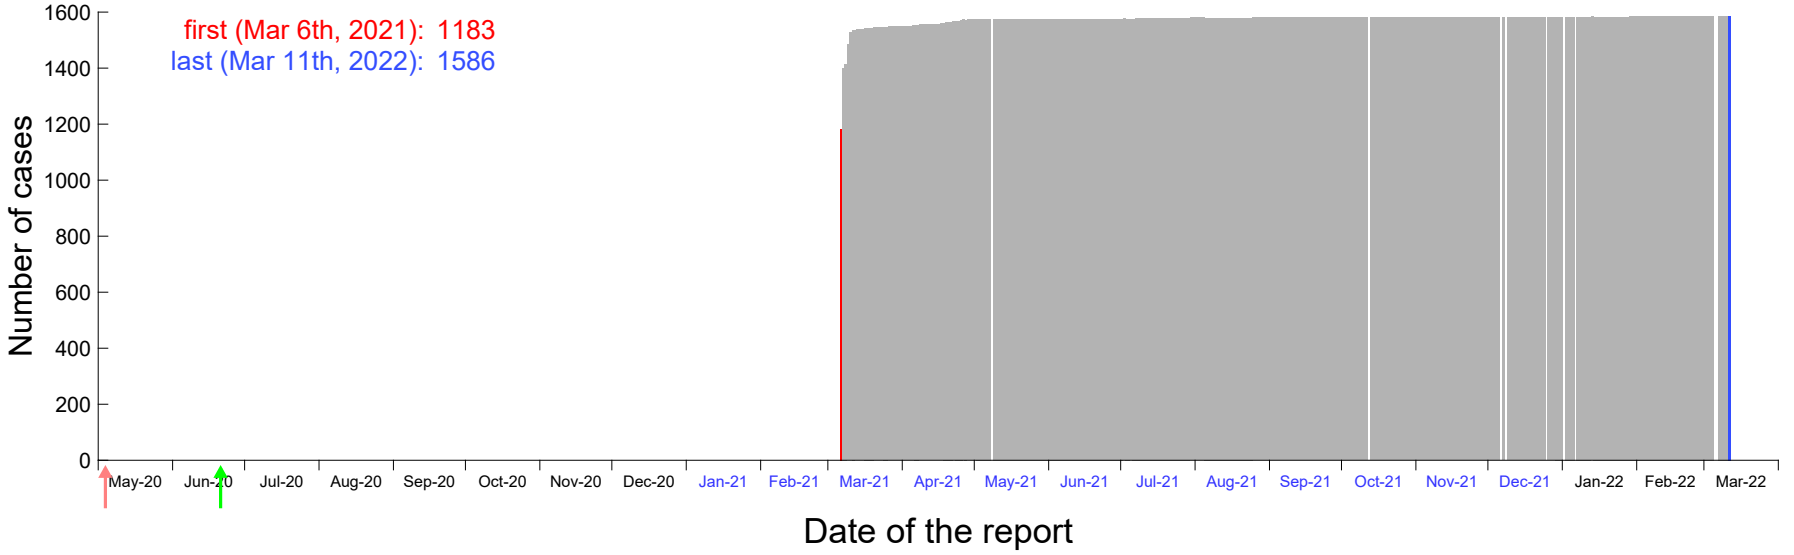

Evolution of the number of cases assigned to Mar 6th, 2021 in Madrid

Evolution of the number of cases assigned to Mar 5th, 2021 in Madrid