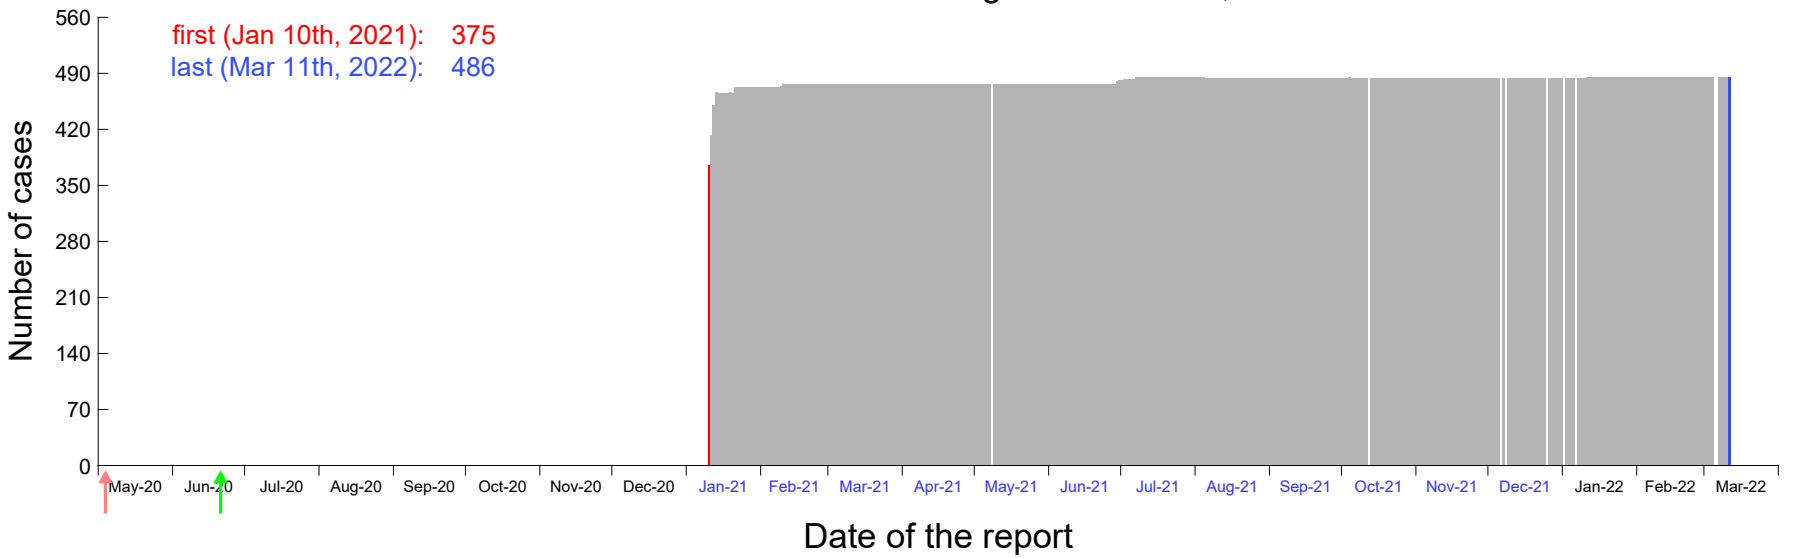

Evolution of the number of cases assigned to Jan 10th, 2021 in Madrid

Evolution of the number of cases assigned to Jan 9th, 2021 in Madrid