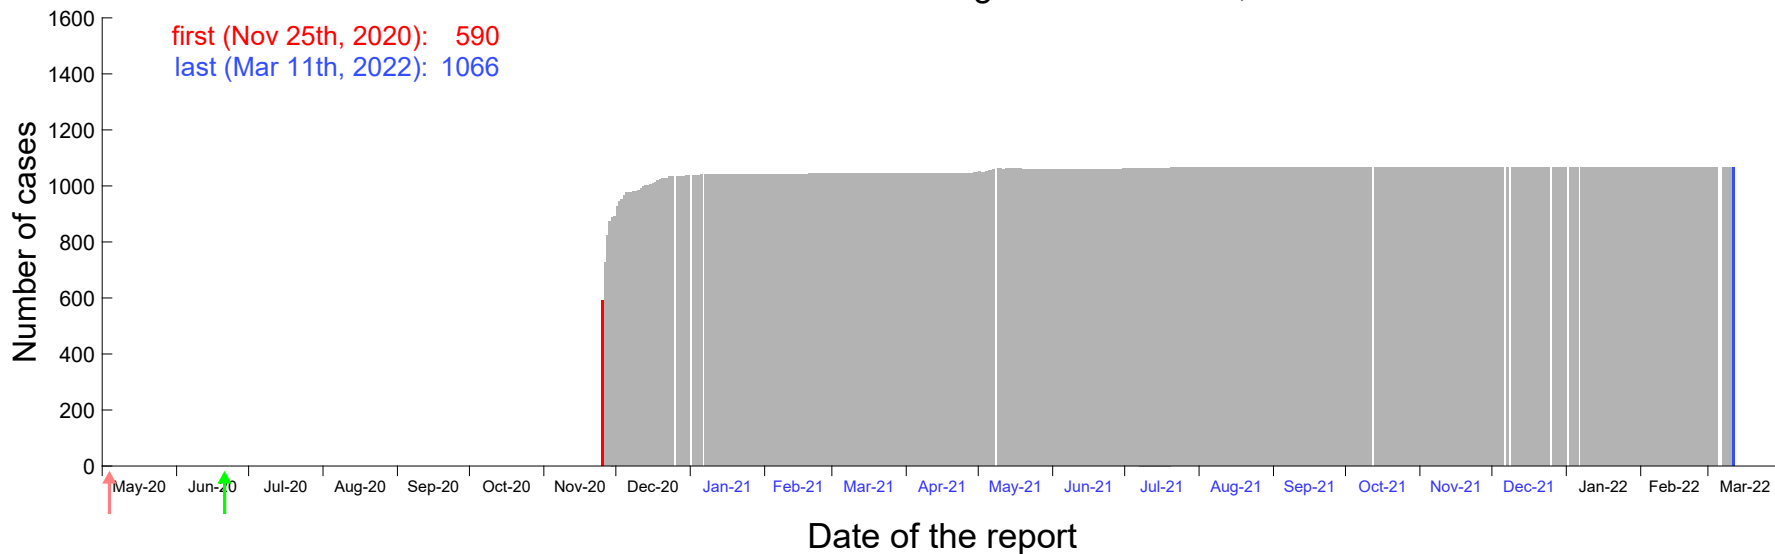

Evolution of the number of cases assigned to Nov 25th, 2020 in Madrid

Evolution of the number of cases assigned to Nov 24th, 2020 in Madrid