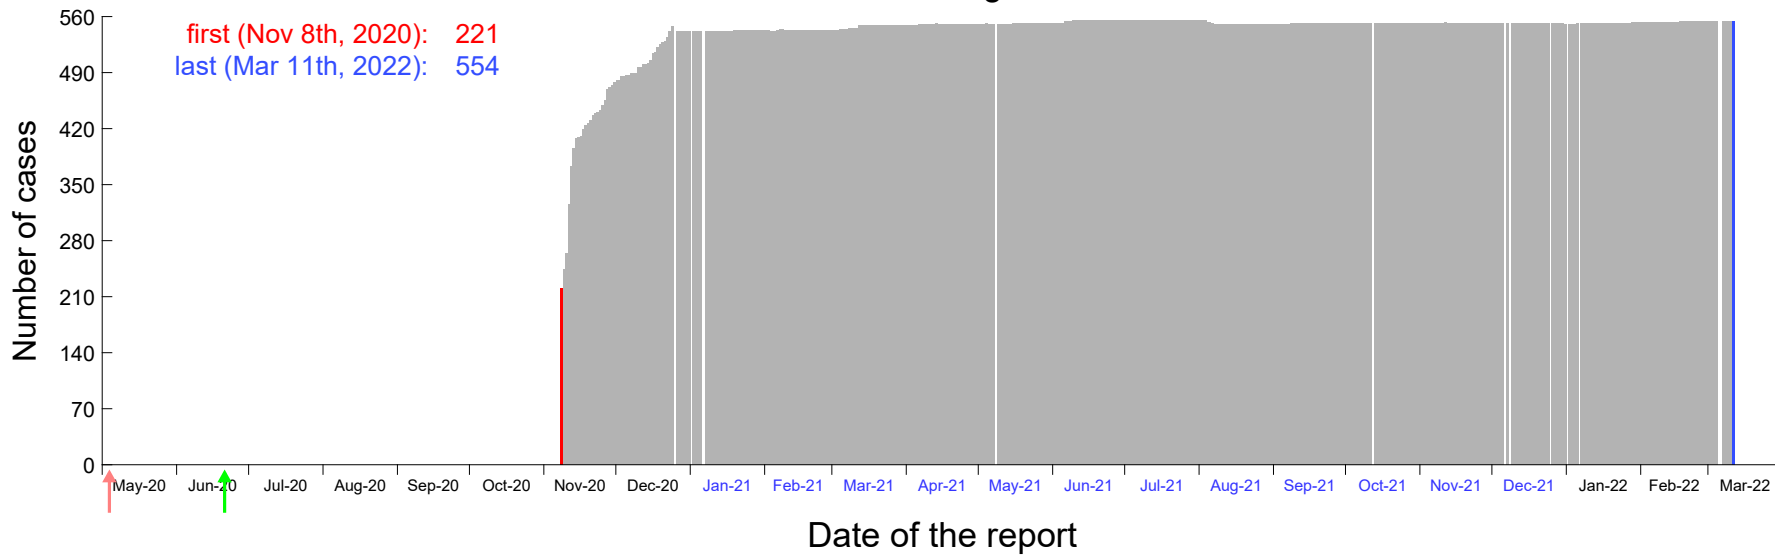

Evolution of the number of cases assigned to Nov 8th, 2020 in Madrid

Evolution of the number of cases assigned to Nov 7th, 2020 in Madrid