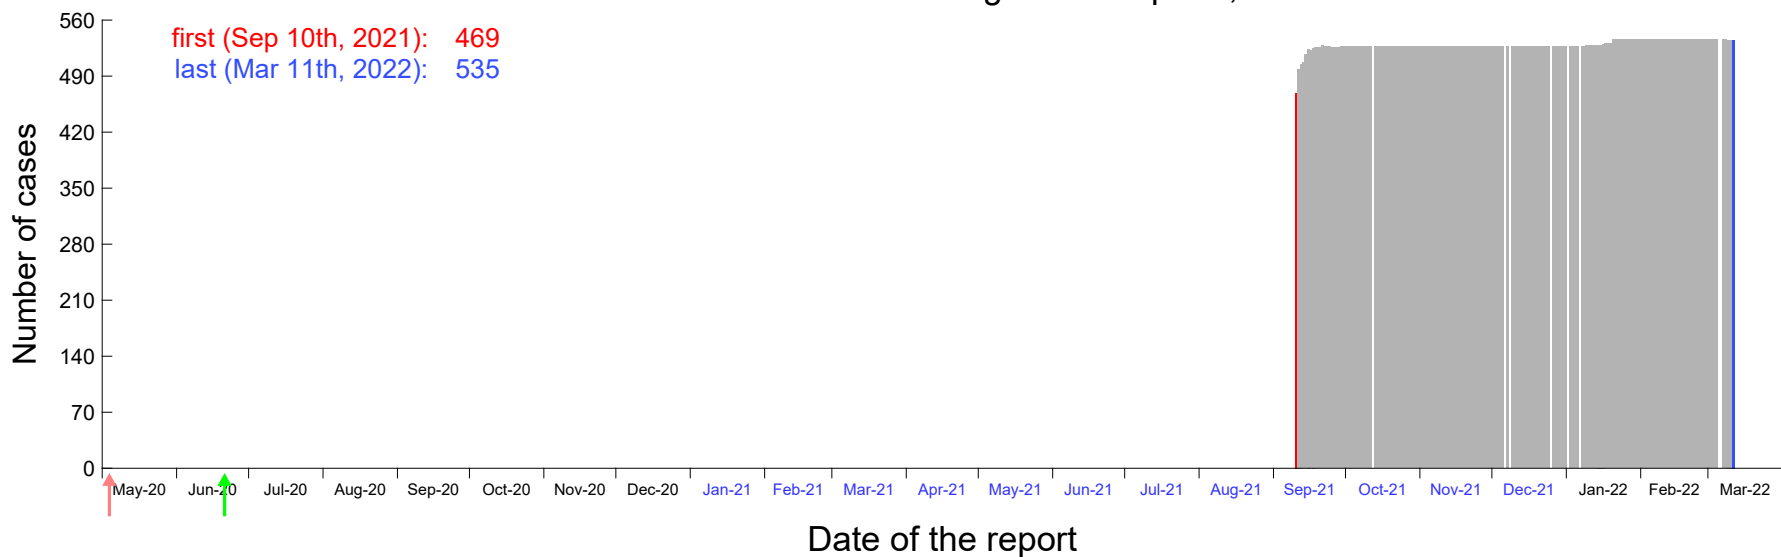

Evolution of the number of cases assigned to Sep 10th, 2021 in Madrid

Evolution of the number of cases assigned to Sep 9th, 2021 in Madrid