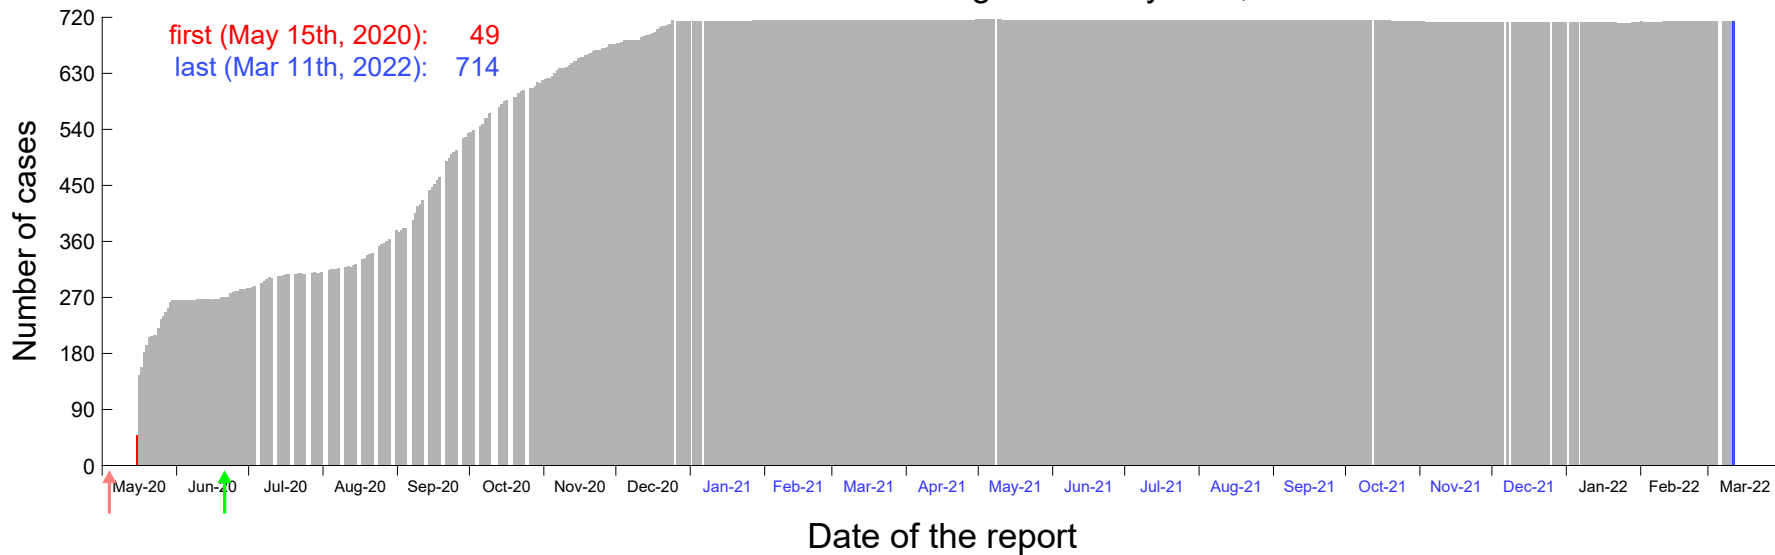

Evolution of the number of cases assigned to May 6th, 2020 in Madrid

Evolution of the number of cases assigned to May 7th, 2020 in Madrid

Evolution of the number of cases assigned to May 8th, 2020 in Madrid

Evolution of the number of cases assigned to May 9th, 2020 in Madrid

Evolution of the number of cases assigned to May 10th, 2020 in Madrid

Evolution of the number of cases assigned to May 11th, 2020 in Madrid

Evolution of the number of cases assigned to May 12th, 2020 in Madrid

Evolution of the number of cases assigned to May 13th, 2020 in Madrid

Evolution of the number of cases assigned to May 14th, 2020 in Madrid

Evolution of the number of cases assigned to May 15th, 2020 in Madrid

Evolution of the number of cases assigned to May 16th, 2020 in Madrid

Evolution of the number of cases assigned to May 17th, 2020 in Madrid