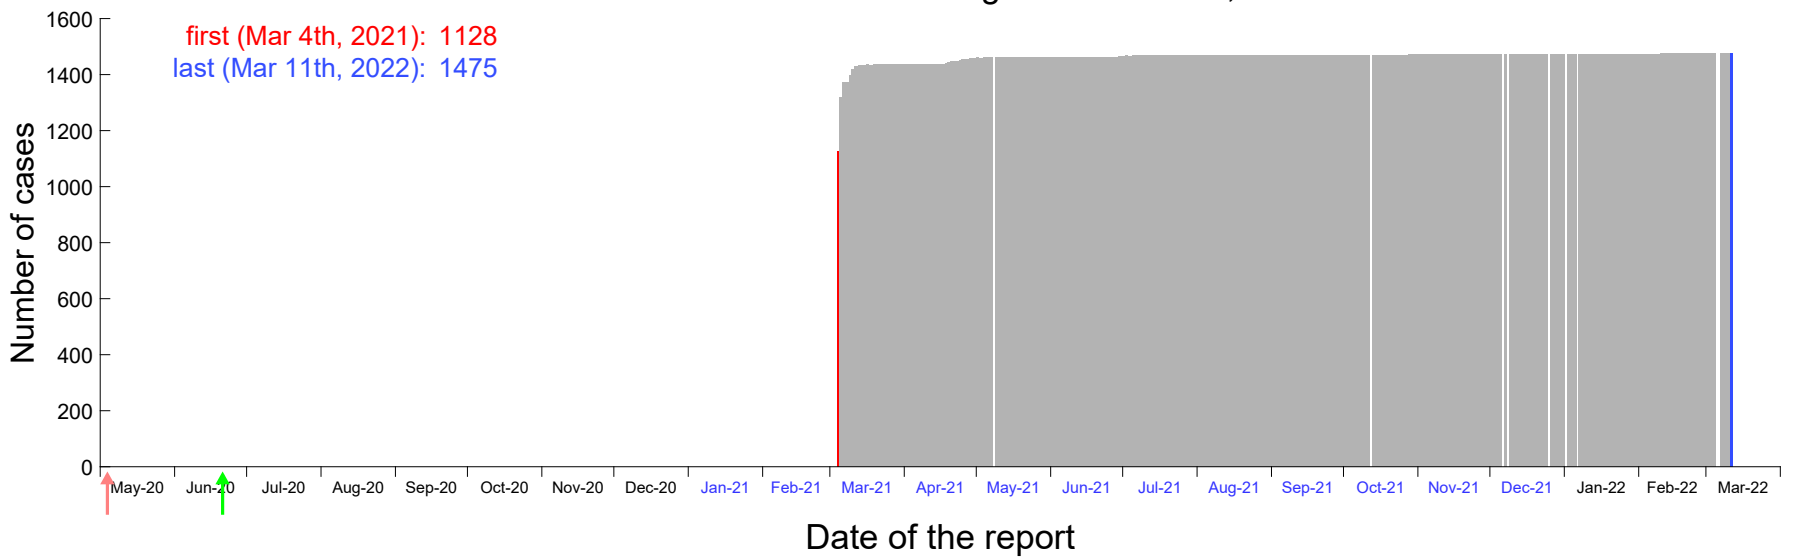

Evolution of the number of cases assigned to Mar 4th, 2021 in Madrid

Evolution of the number of cases assigned to Mar 3rd, 2021 in Madrid