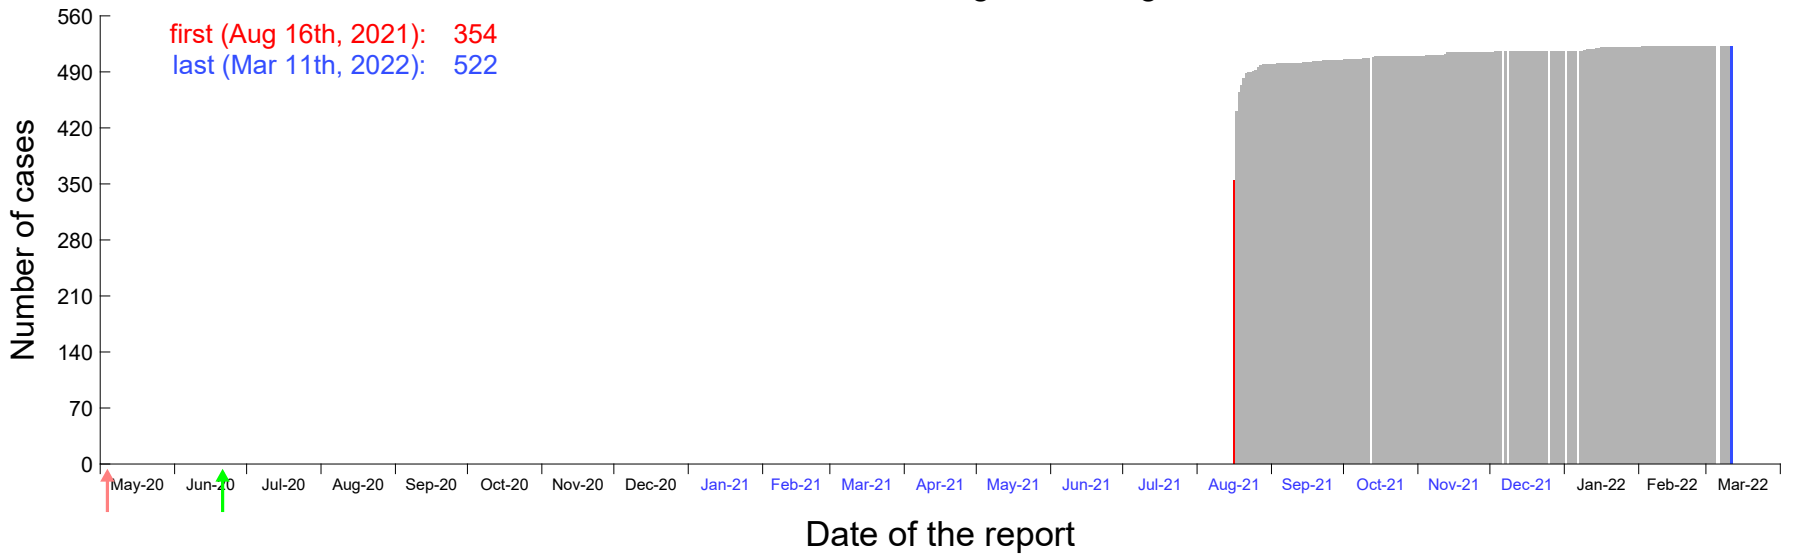

Evolution of the number of cases assigned to Aug 16th, 2021 in Madrid

Evolution of the number of cases assigned to Aug 15th, 2021 in Madrid