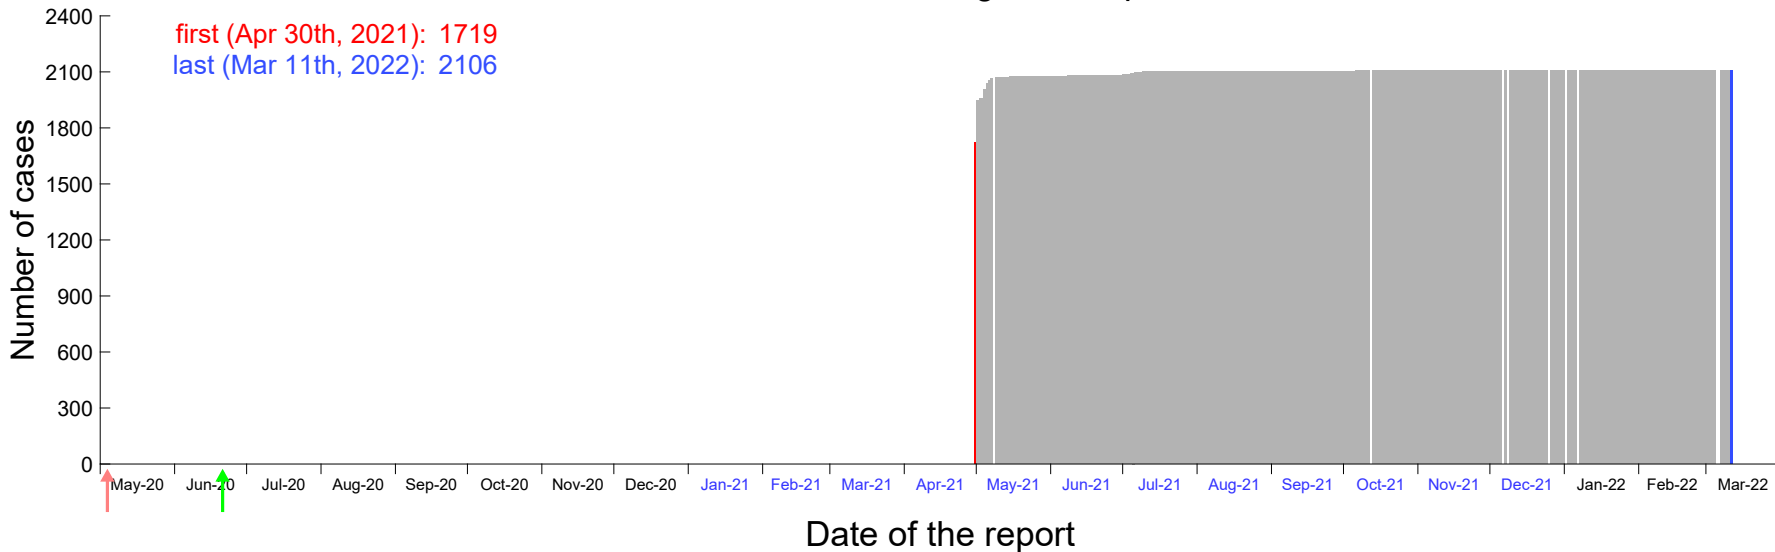

Evolution of the number of cases assigned to Apr 30th, 2021 in Madrid

Evolution of the number of cases assigned to Apr 29th, 2021 in Madrid