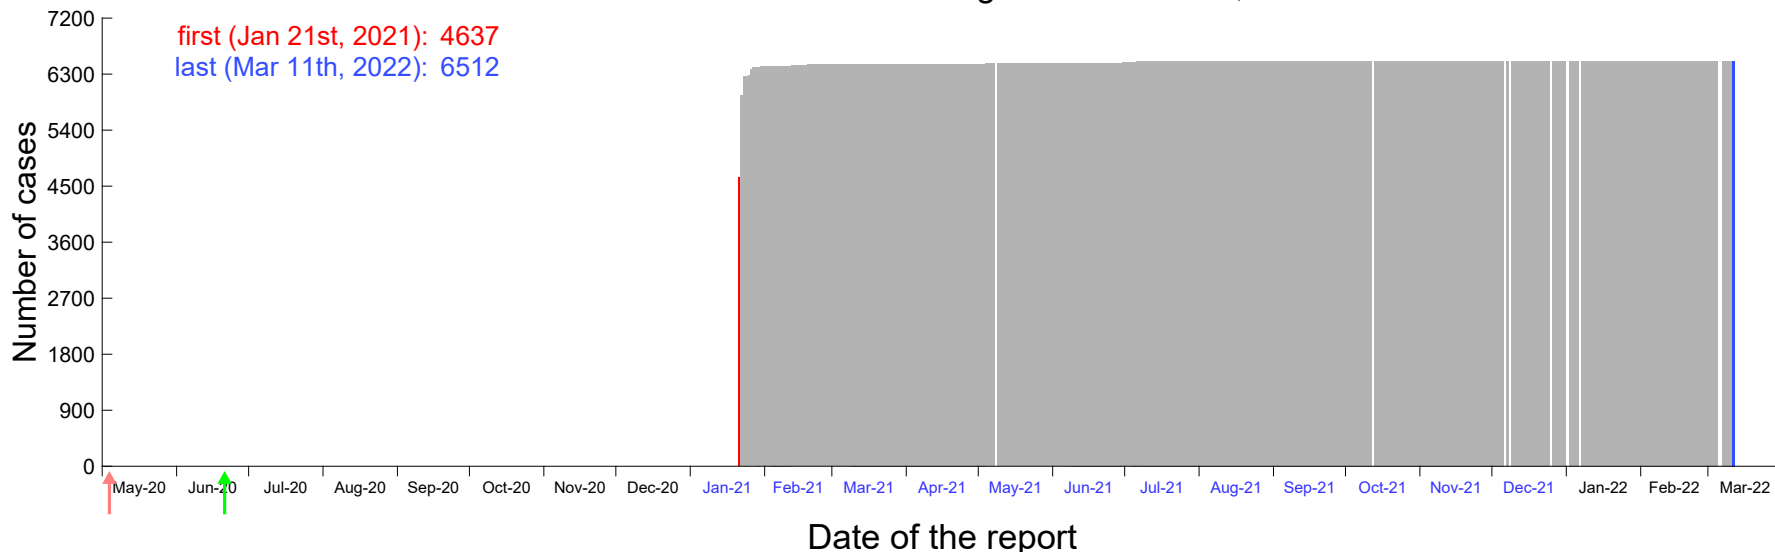

Evolution of the number of cases assigned to Jan 21st, 2021 in Madrid

Evolution of the number of cases assigned to Jan 20th, 2021 in Madrid