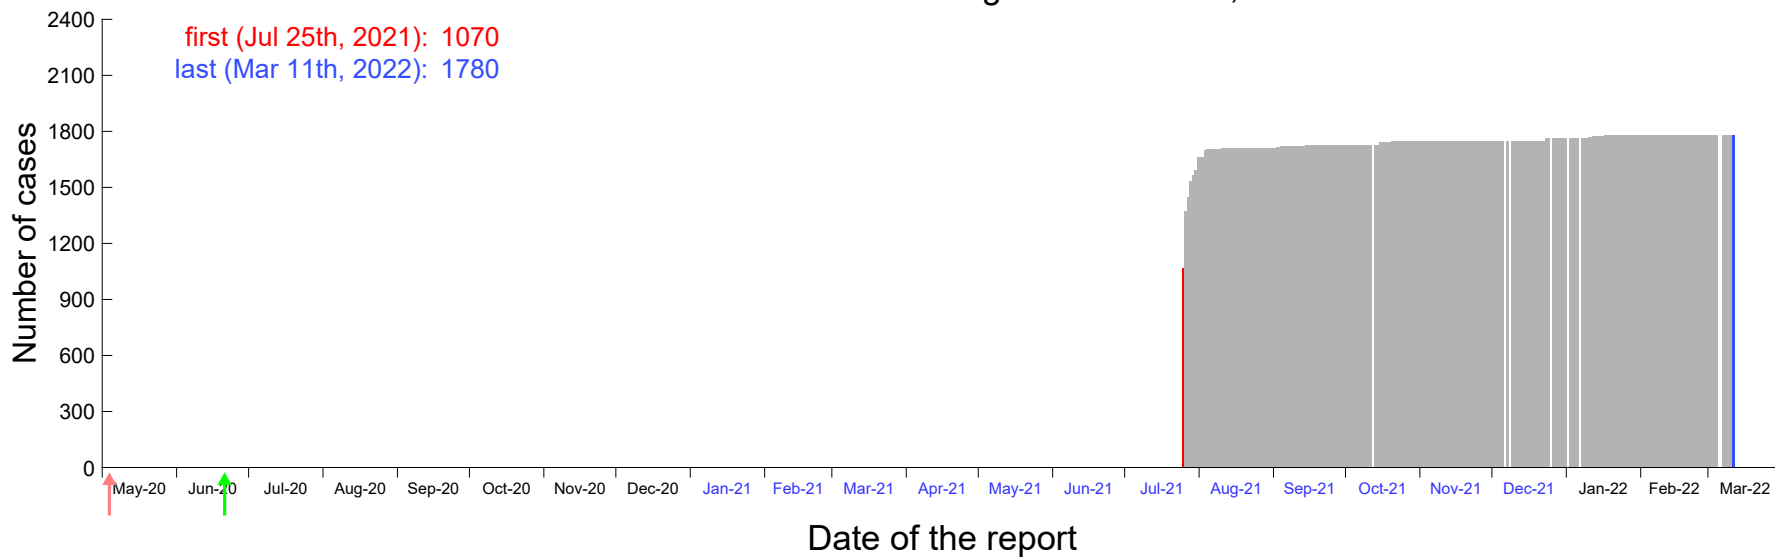

Evolution of the number of cases assigned to Jul 25th, 2021 in Madrid

Evolution of the number of cases assigned to Jul 24th, 2021 in Madrid