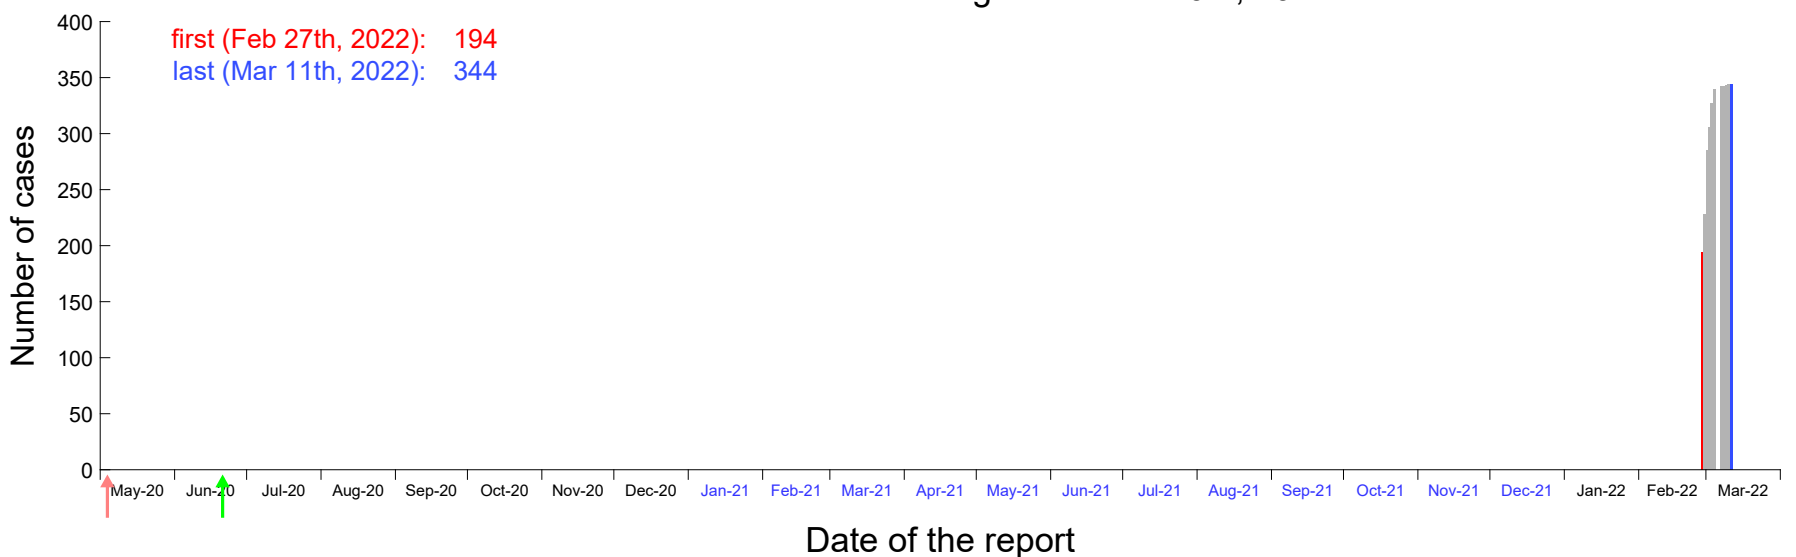

Evolution of the number of cases assigned to Feb 27th, 2022 in Madrid

Evolution of the number of cases assigned to Feb 26th, 2022 in Madrid