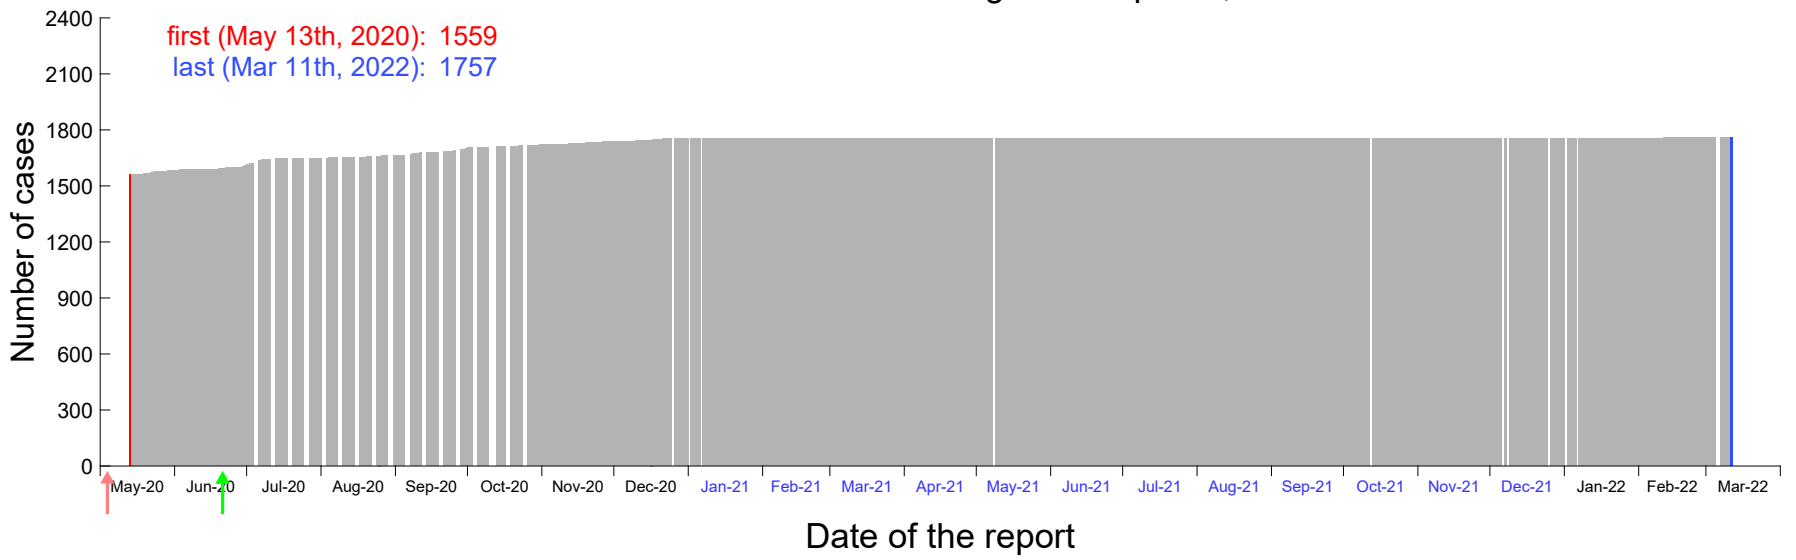

Evolution of the number of cases assigned to Mar 31st, 2020 in Madrid

Evolution of the number of cases assigned to Apr 1st, 2020 in Madrid

Evolution of the number of cases assigned to Apr 2nd, 2020 in Madrid

Evolution of the number of cases assigned to Apr 3rd, 2020 in Madrid

Evolution of the number of cases assigned to Apr 4th, 2020 in Madrid

Evolution of the number of cases assigned to Apr 5th, 2020 in Madrid

Evolution of the number of cases assigned to Apr 6th, 2020 in Madrid

Evolution of the number of cases assigned to Apr 7th, 2020 in Madrid

Evolution of the number of cases assigned to Apr 8th, 2020 in Madrid