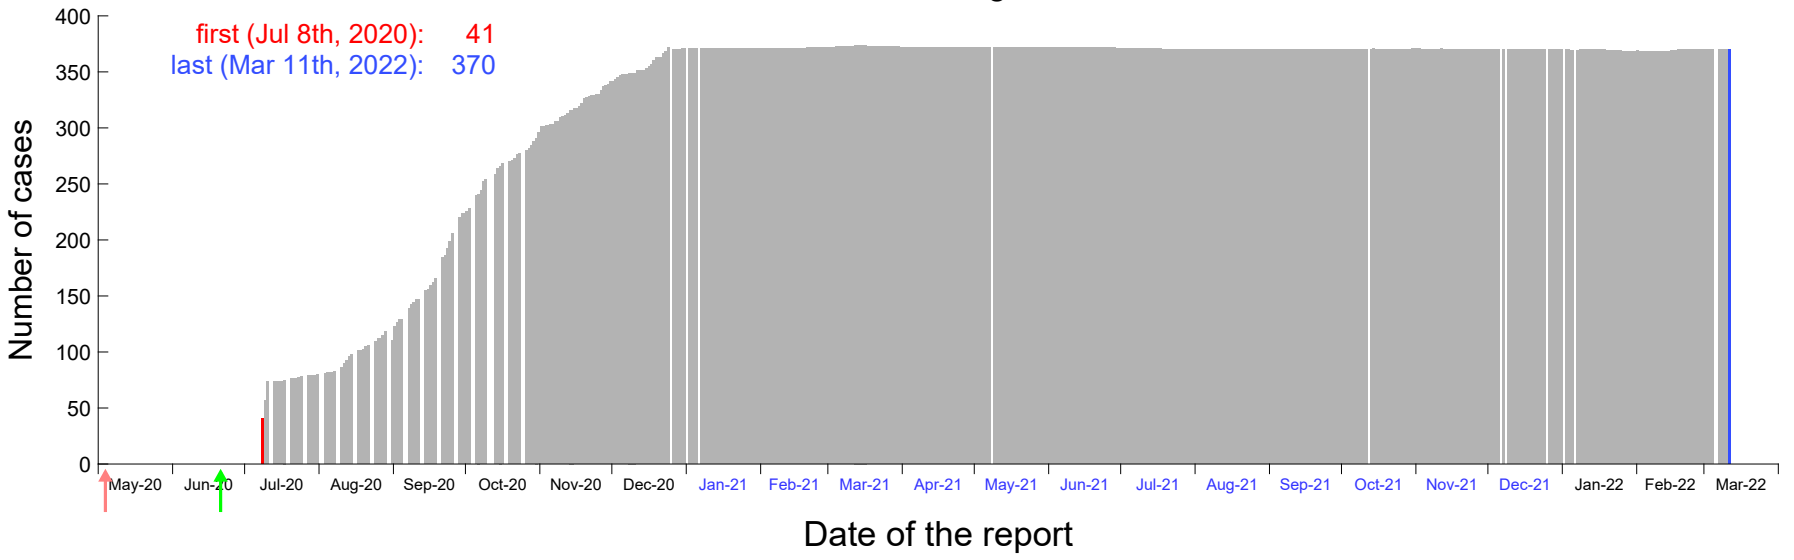

Evolution of the number of cases assigned to Jun 29th, 2020 in Madrid

Evolution of the number of cases assigned to Jun 30th, 2020 in Madrid

Evolution of the number of cases assigned to Jul 1st, 2020 in Madrid

Evolution of the number of cases assigned to Jul 2nd, 2020 in Madrid

Evolution of the number of cases assigned to Jul 3rd, 2020 in Madrid

Evolution of the number of cases assigned to Jul 4th, 2020 in Madrid

Evolution of the number of cases assigned to Jul 5th, 2020 in Madrid

Evolution of the number of cases assigned to Jul 6th, 2020 in Madrid

Evolution of the number of cases assigned to Jul 7th, 2020 in Madrid