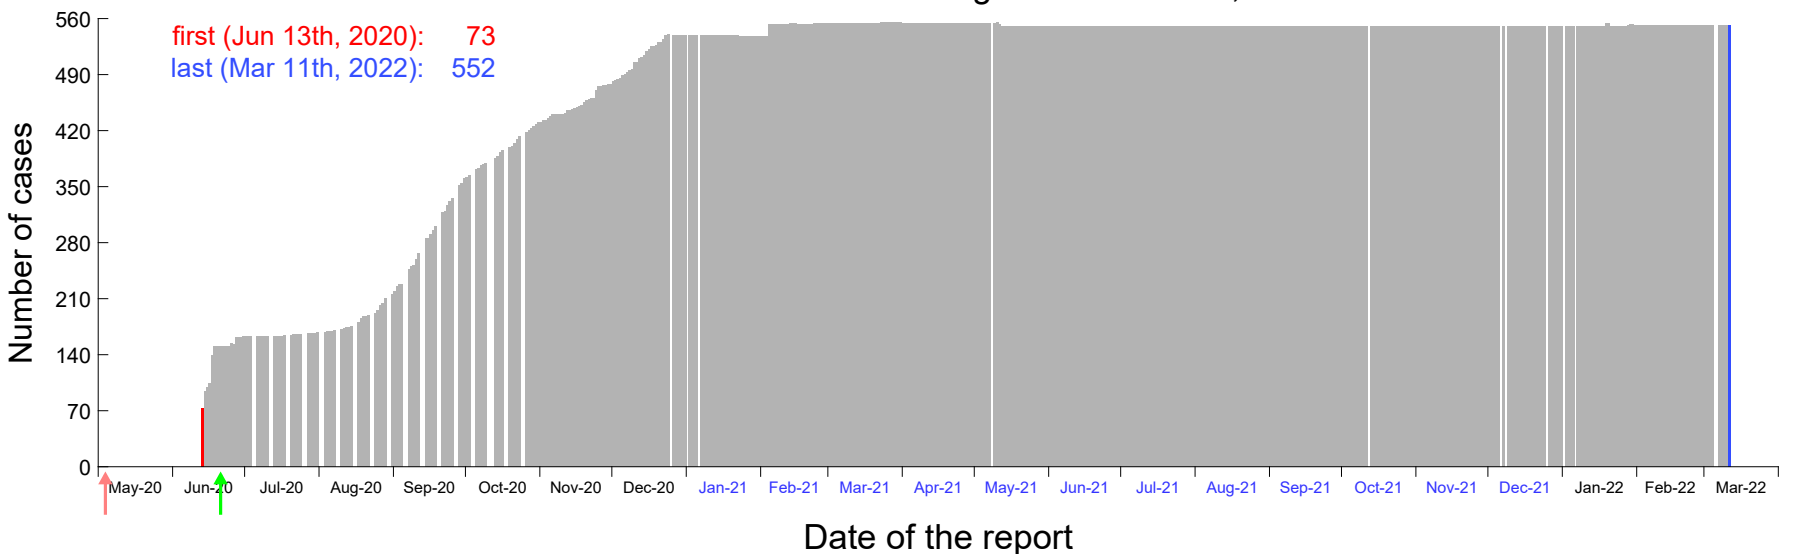

Evolution of the number of cases assigned to Jun 5th, 2020 in Madrid

Evolution of the number of cases assigned to Jun 6th, 2020 in Madrid

Evolution of the number of cases assigned to Jun 7th, 2020 in Madrid

Evolution of the number of cases assigned to Jun 8th, 2020 in Madrid

Evolution of the number of cases assigned to Jun 9th, 2020 in Madrid

Evolution of the number of cases assigned to Jun 10th, 2020 in Madrid

Evolution of the number of cases assigned to Jun 11th, 2020 in Madrid

Evolution of the number of cases assigned to Jun 12th, 2020 in Madrid

Evolution of the number of cases assigned to Jun 13th, 2020 in Madrid