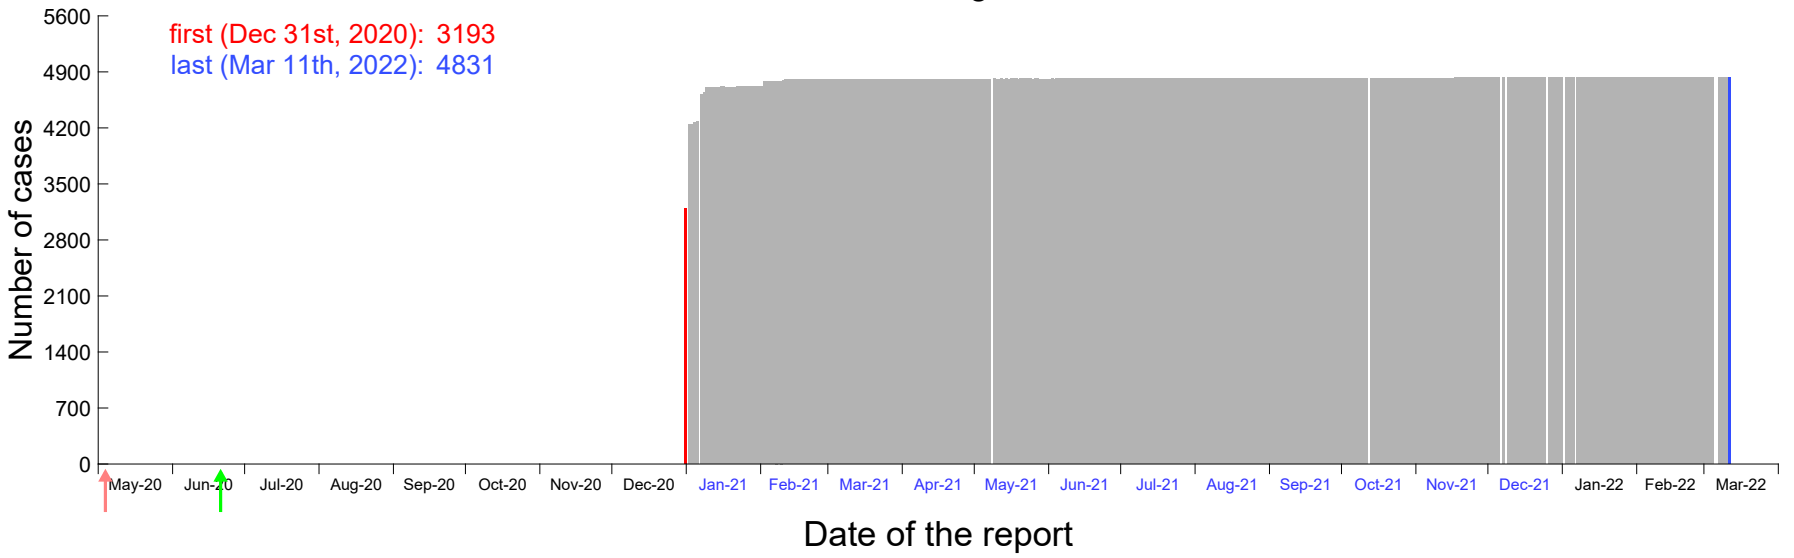

Evolution of the number of cases assigned to Dec 31st, 2020 in Madrid

Evolution of the number of cases assigned to Dec 30th, 2020 in Madrid