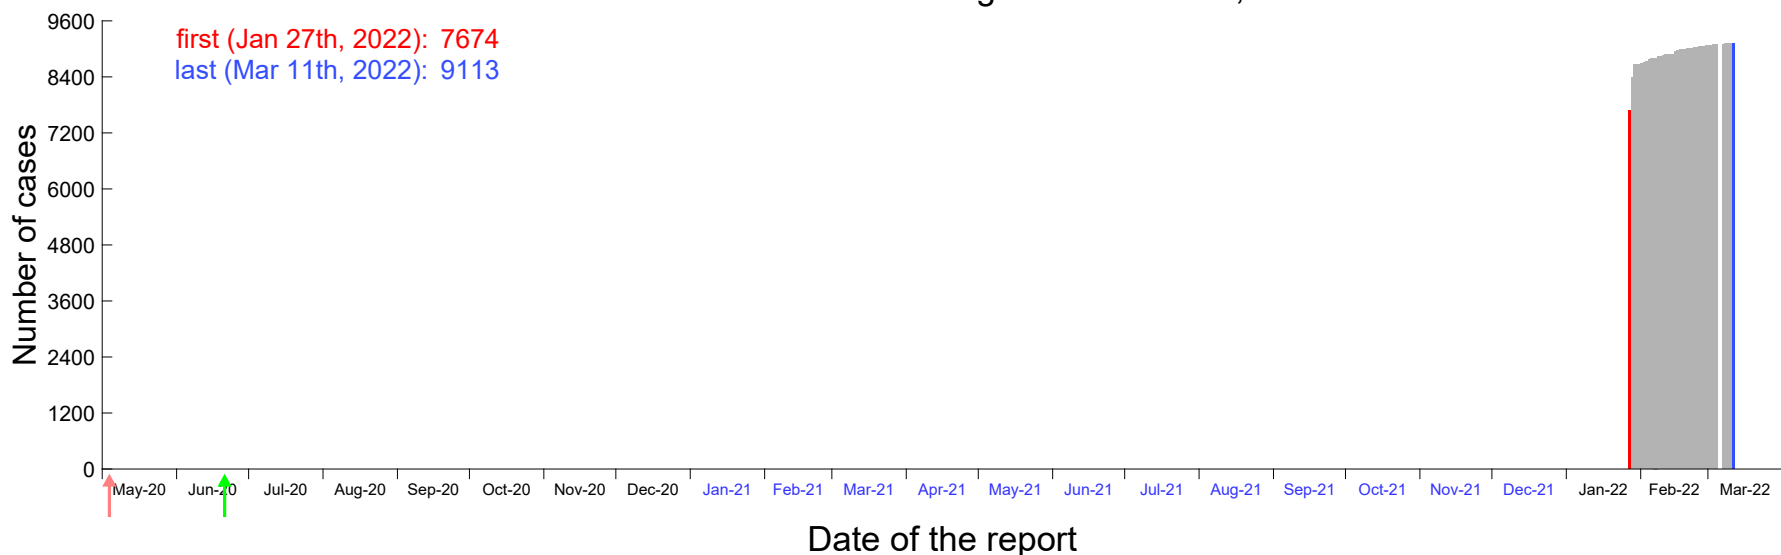

Evolution of the number of cases assigned to Jan 27th, 2022 in Madrid

Evolution of the number of cases assigned to Jan 26th, 2022 in Madrid