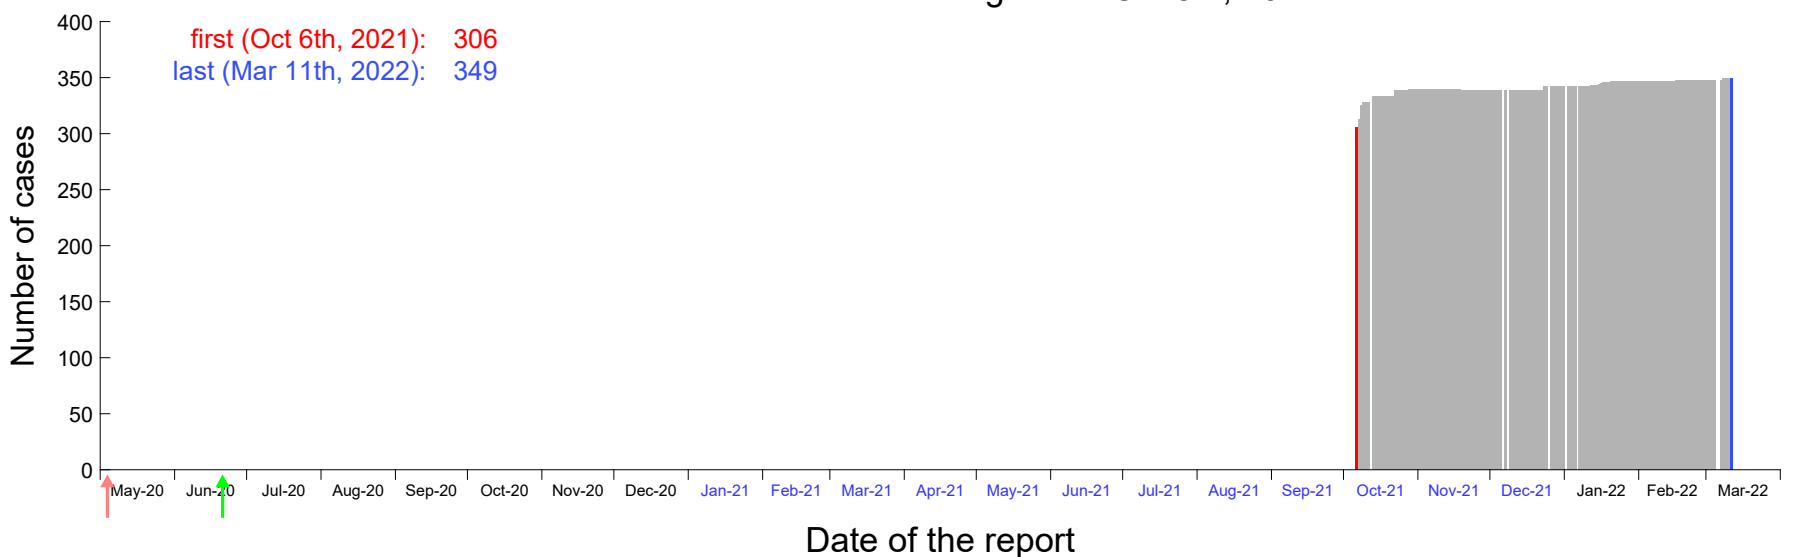

Evolution of the number of cases assigned to Oct 6th, 2021 in Madrid

Evolution of the number of cases assigned to Oct 5th, 2021 in Madrid