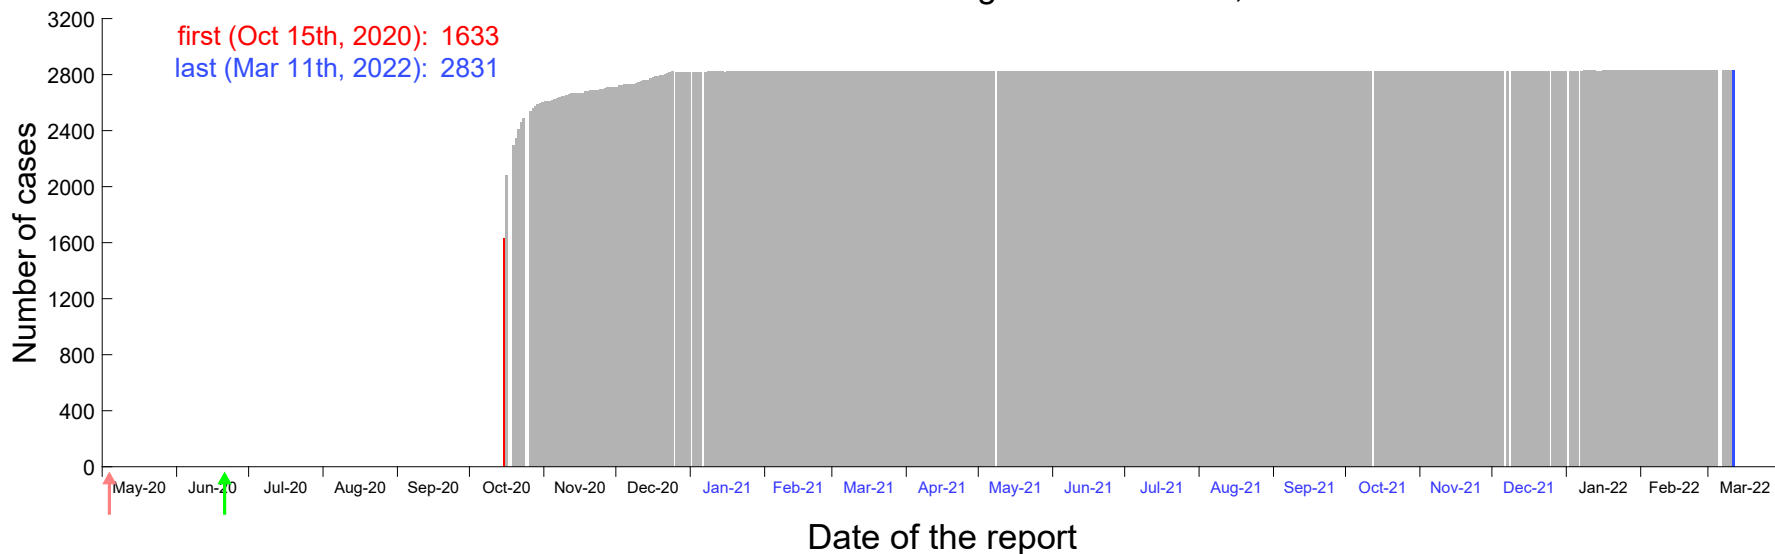

Evolution of the number of cases assigned to Oct 15th, 2020 in Madrid

Evolution of the number of cases assigned to Oct 14th, 2020 in Madrid