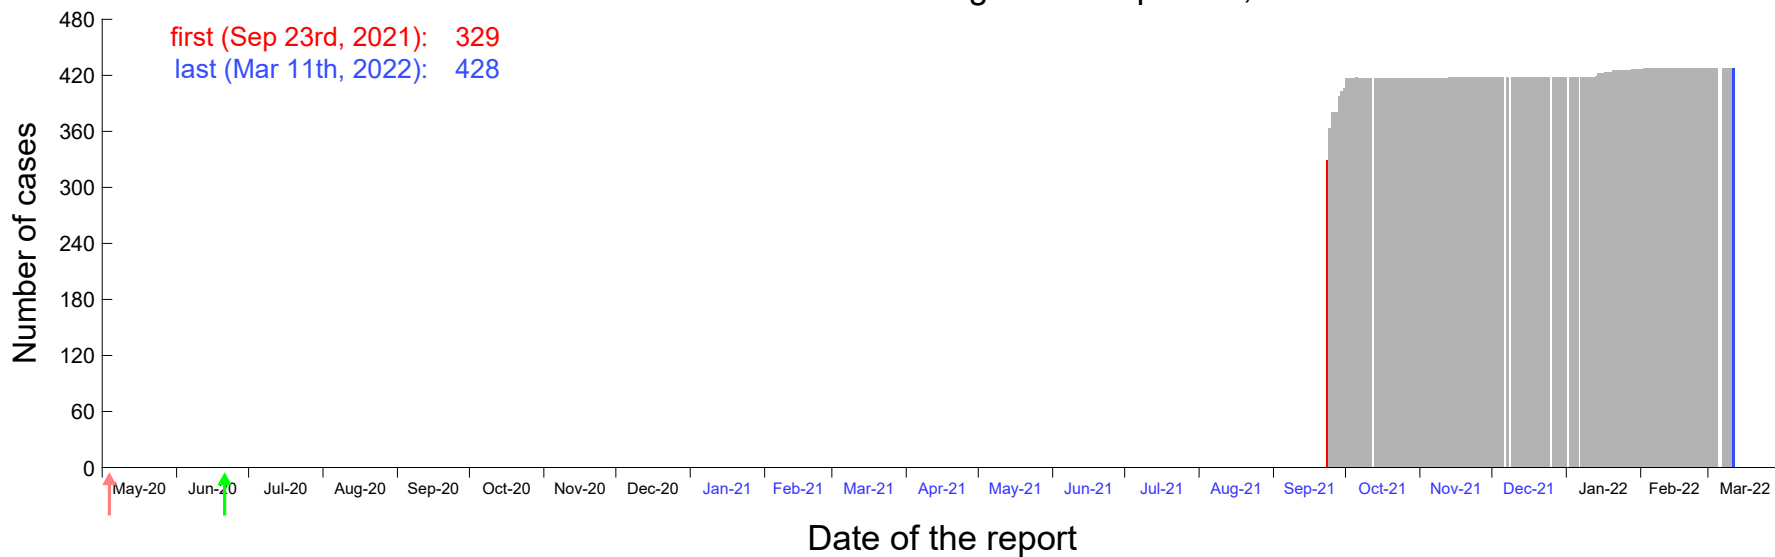

Evolution of the number of cases assigned to Sep 22nd, 2021 in Madrid

Evolution of the number of cases assigned to Sep 23rd, 2021 in Madrid

Evolution of the number of cases assigned to Sep 24th, 2021 in Madrid