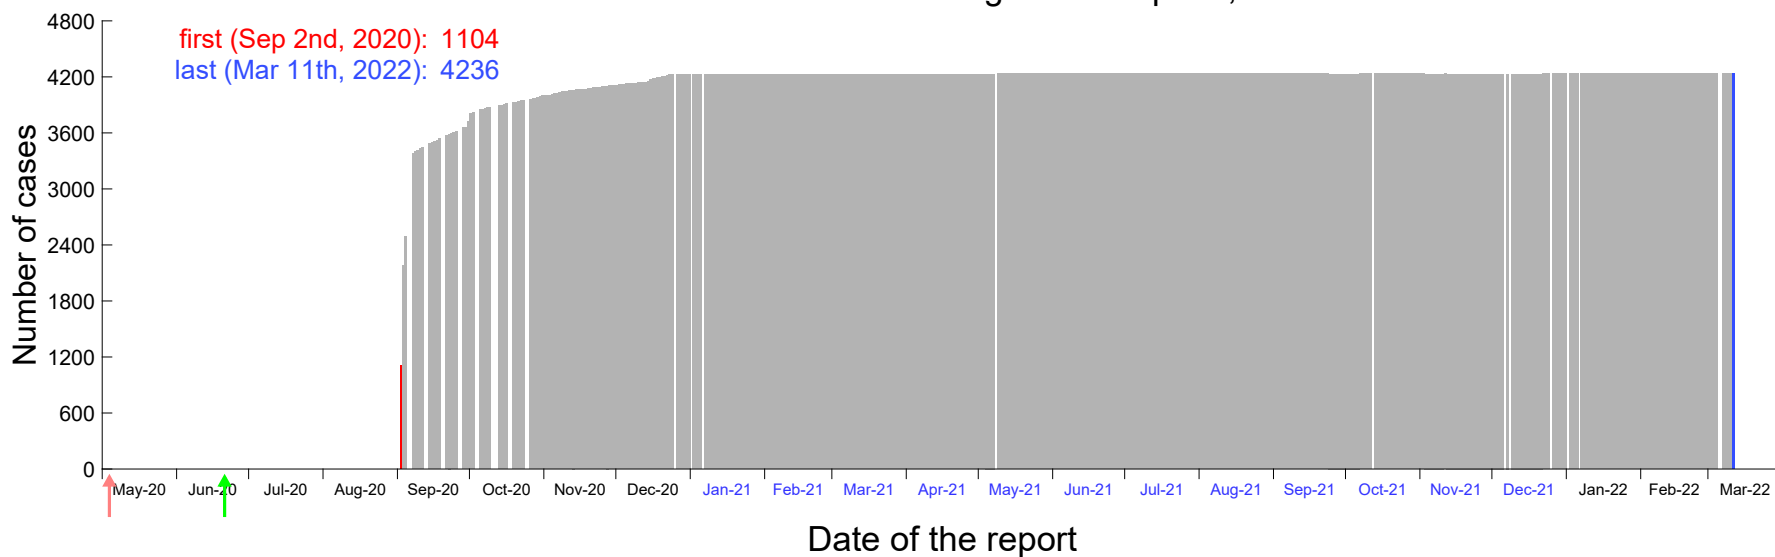

Evolution of the number of cases assigned to Sep 2nd, 2020 in Madrid

Evolution of the number of cases assigned to Sep 1st, 2020 in Madrid