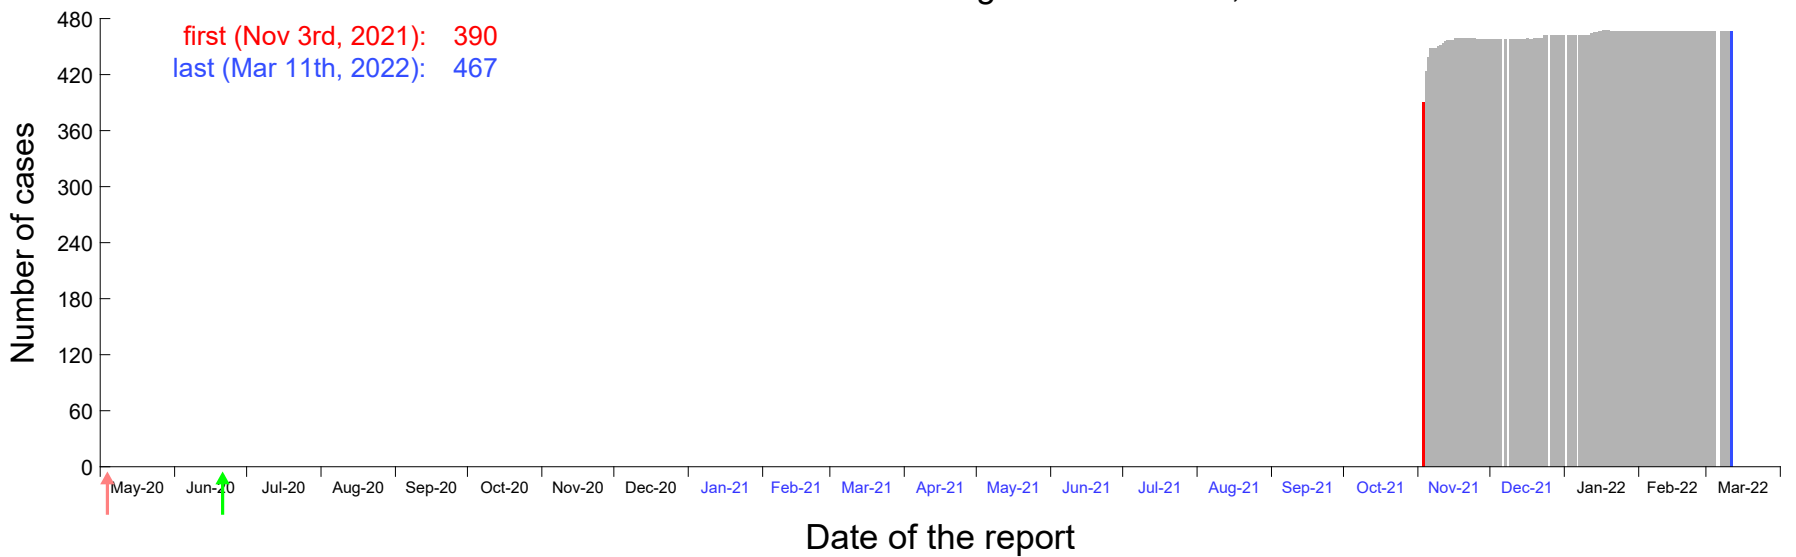

Evolution of the number of cases assigned to Nov 3rd, 2021 in Madrid

Evolution of the number of cases assigned to Nov 2nd, 2021 in Madrid