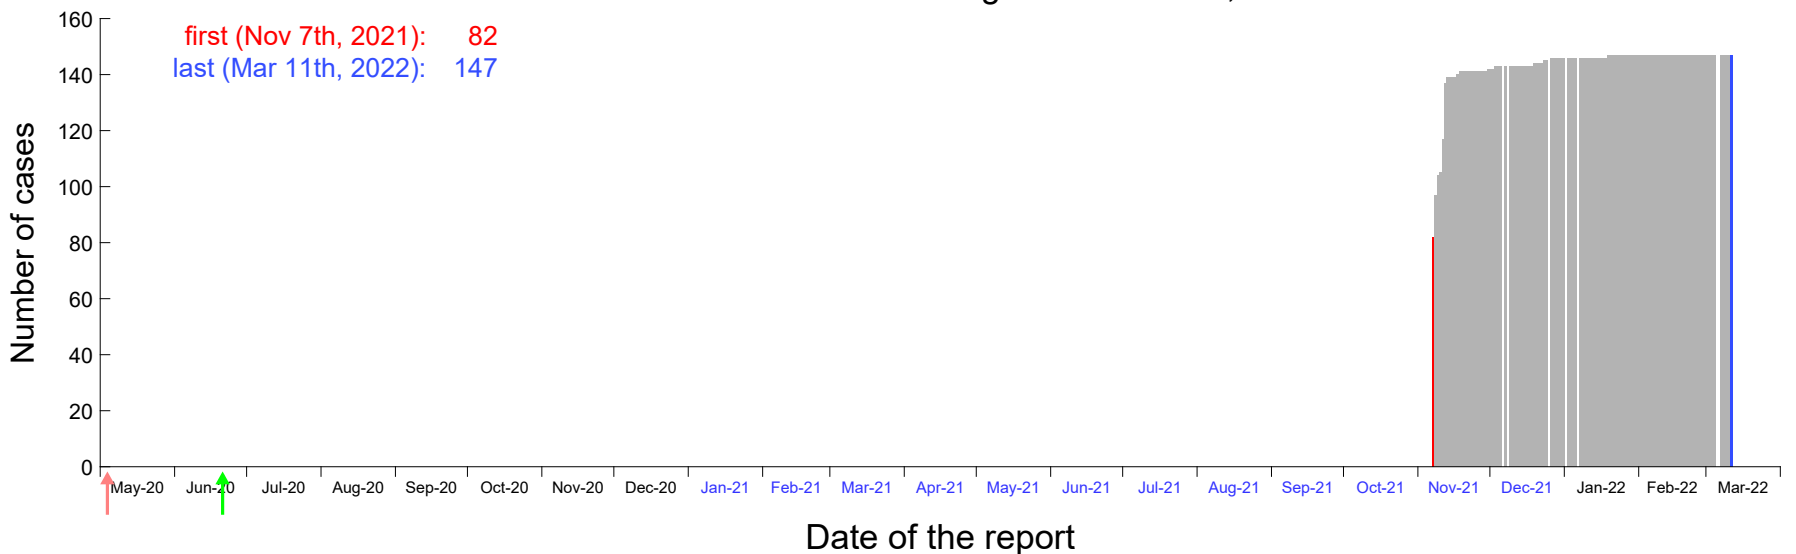

Evolution of the number of cases assigned to Nov 7th, 2021 in Madrid

Evolution of the number of cases assigned to Nov 6th, 2021 in Madrid