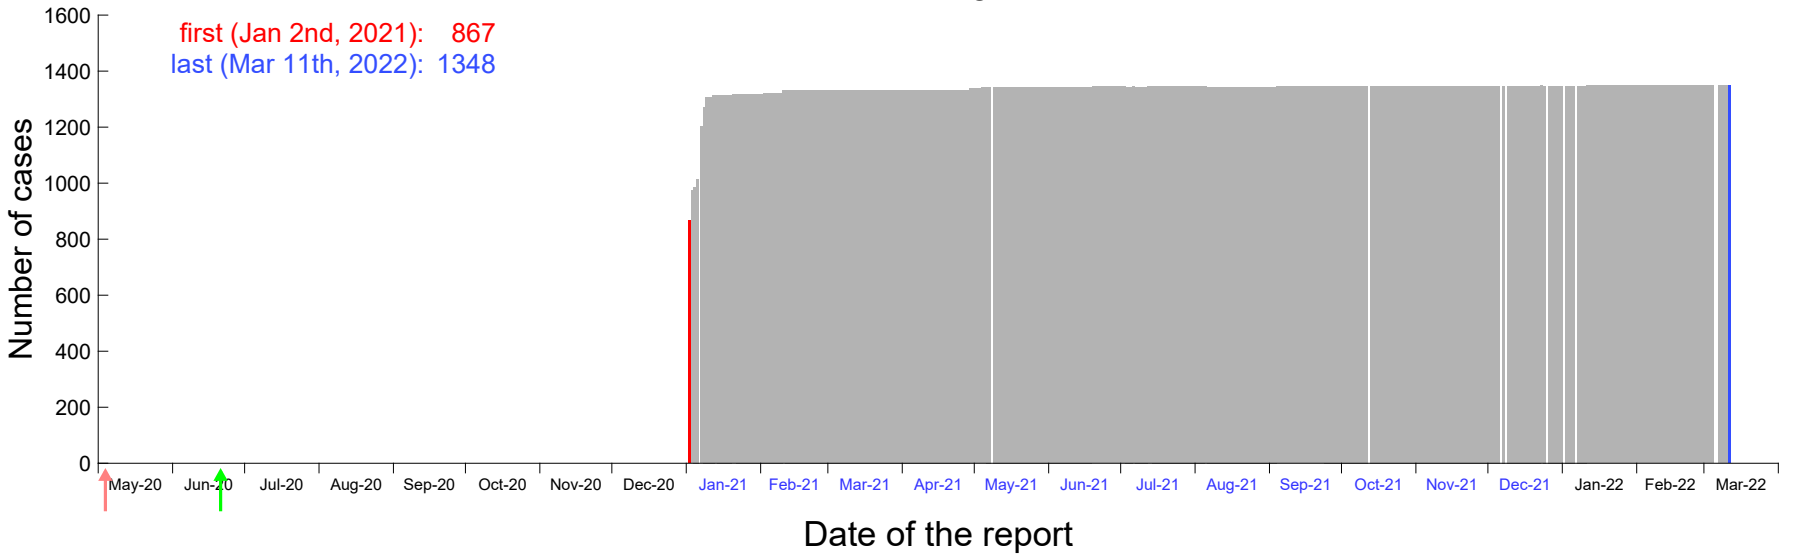

Evolution of the number of cases assigned to Jan 1st, 2021 in Madrid

Evolution of the number of cases assigned to Dec 31st, 2020 in Madrid