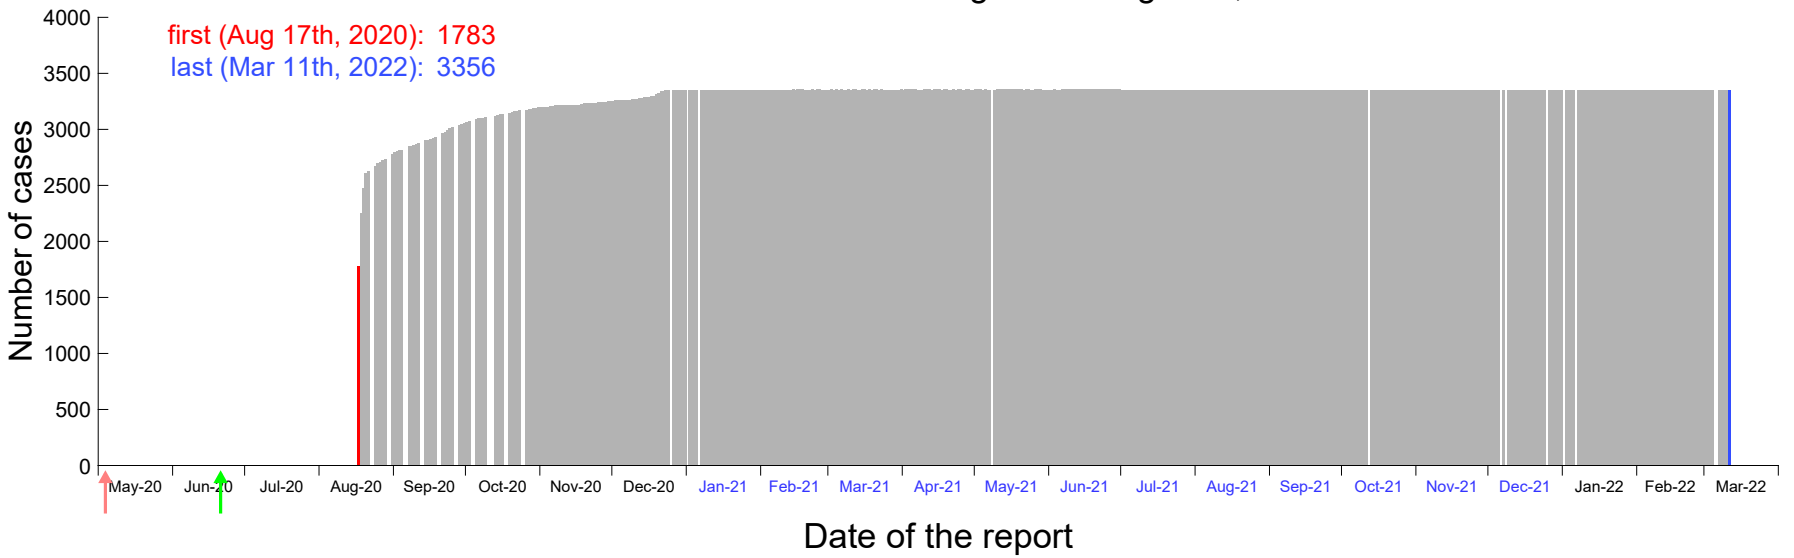

Evolution of the number of cases assigned to Aug 15th, 2020 in Madrid

Evolution of the number of cases assigned to Aug 14th, 2020 in Madrid