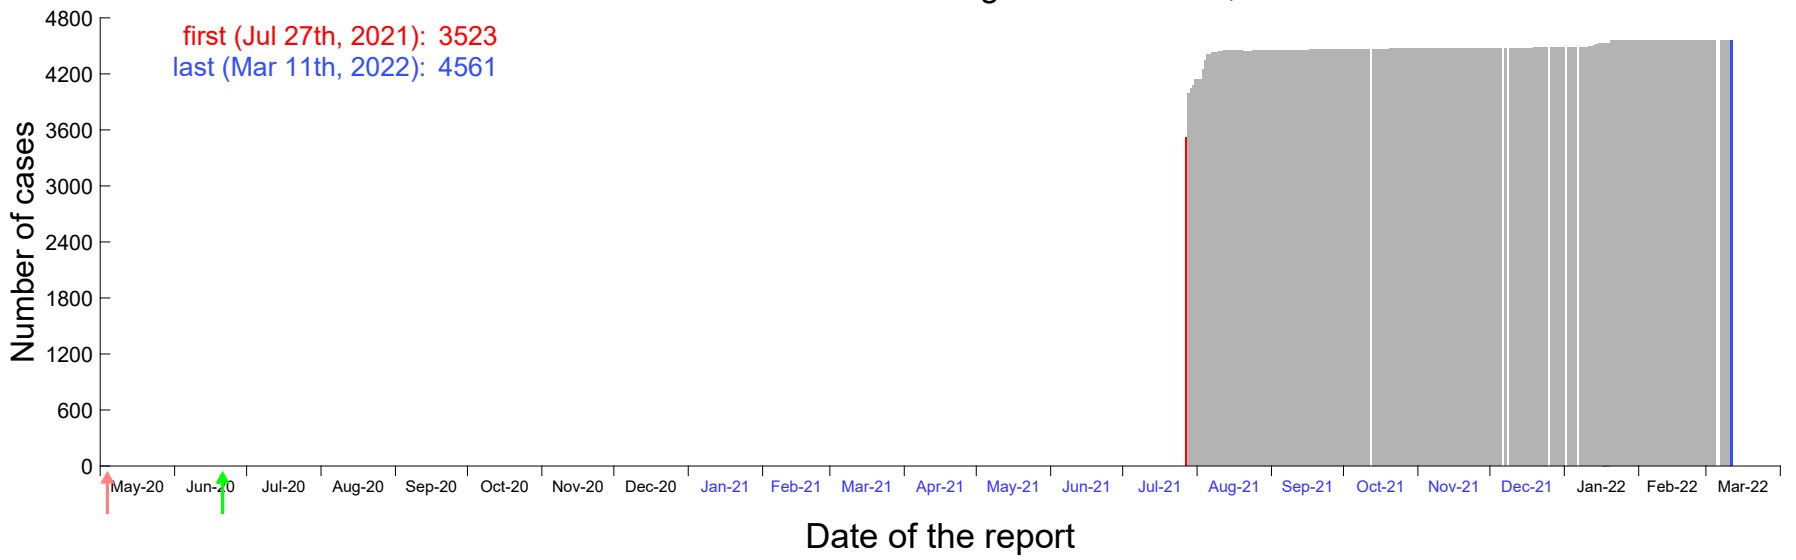

Evolution of the number of cases assigned to Jul 27th, 2021 in Madrid

Evolution of the number of cases assigned to Jul 26th, 2021 in Madrid