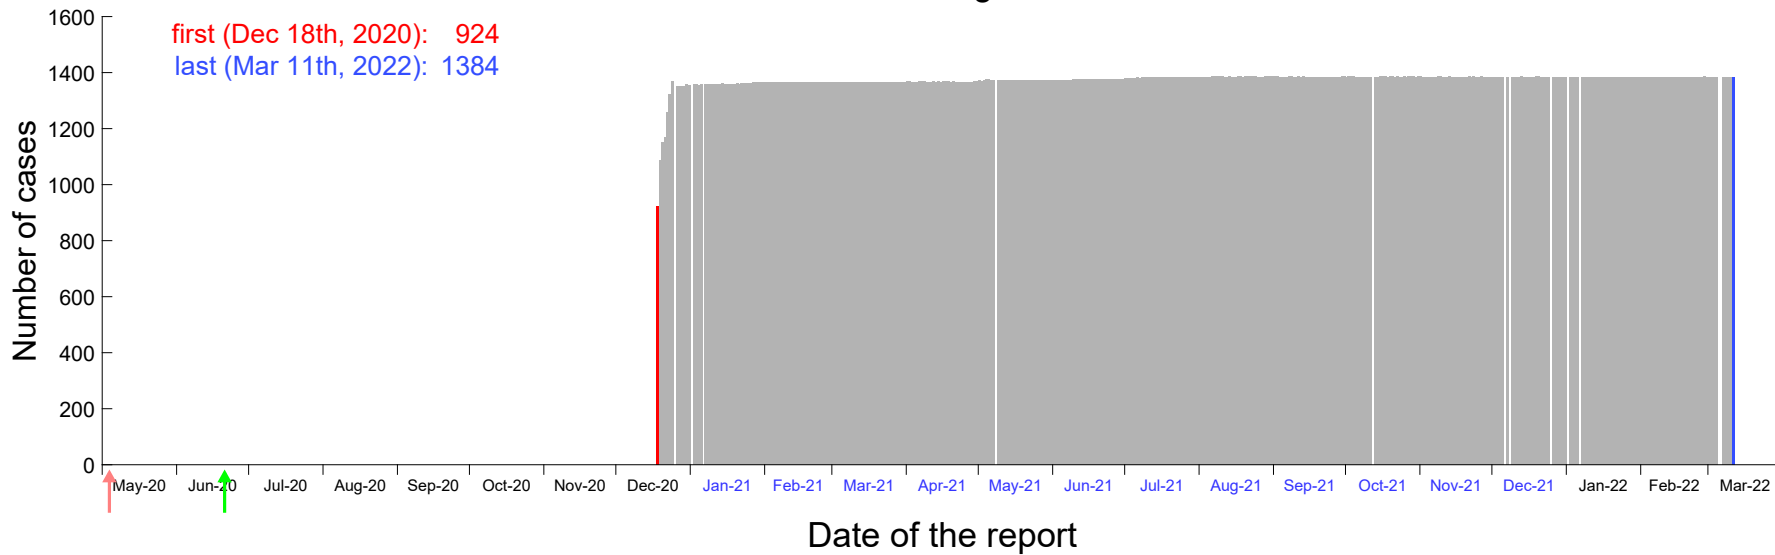

Evolution of the number of cases assigned to Dec 18th, 2020 in Madrid

Evolution of the number of cases assigned to Dec 17th, 2020 in Madrid