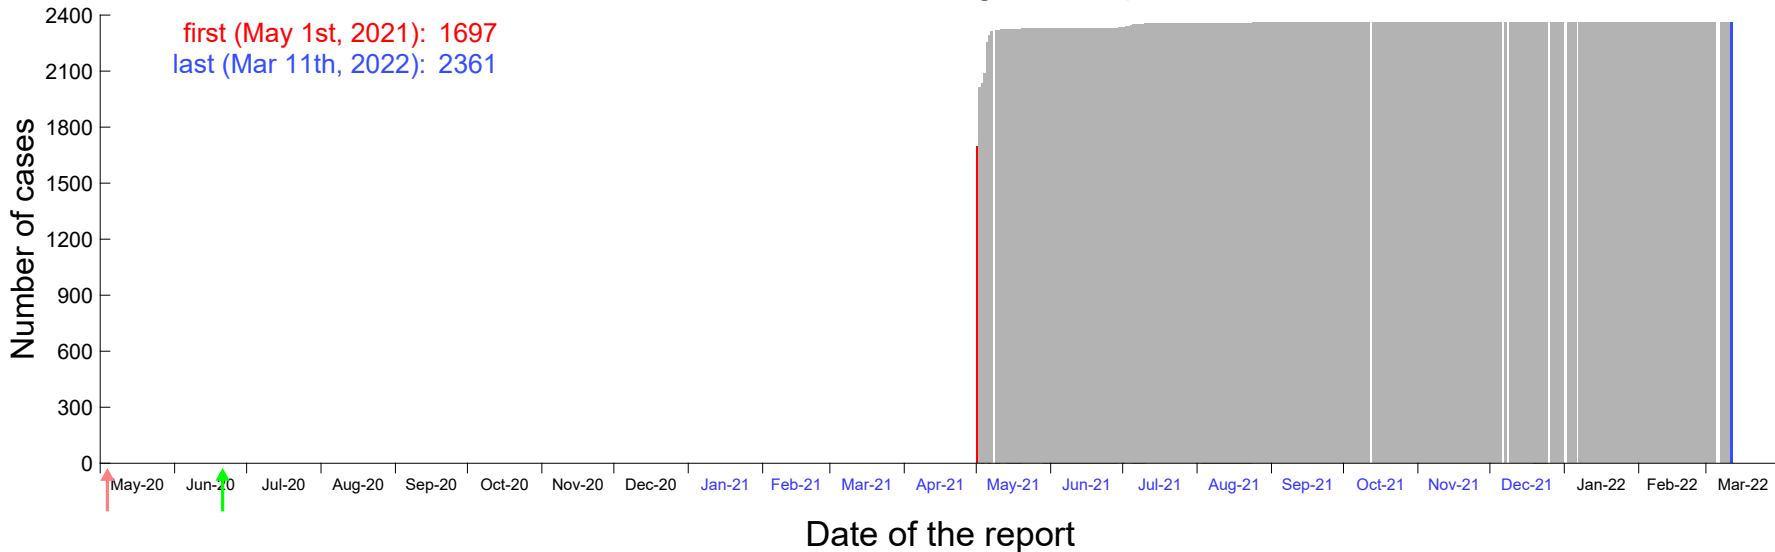

Evolution of the number of cases assigned to May 1st, 2021 in Madrid

Evolution of the number of cases assigned to Apr 30th, 2021 in Madrid