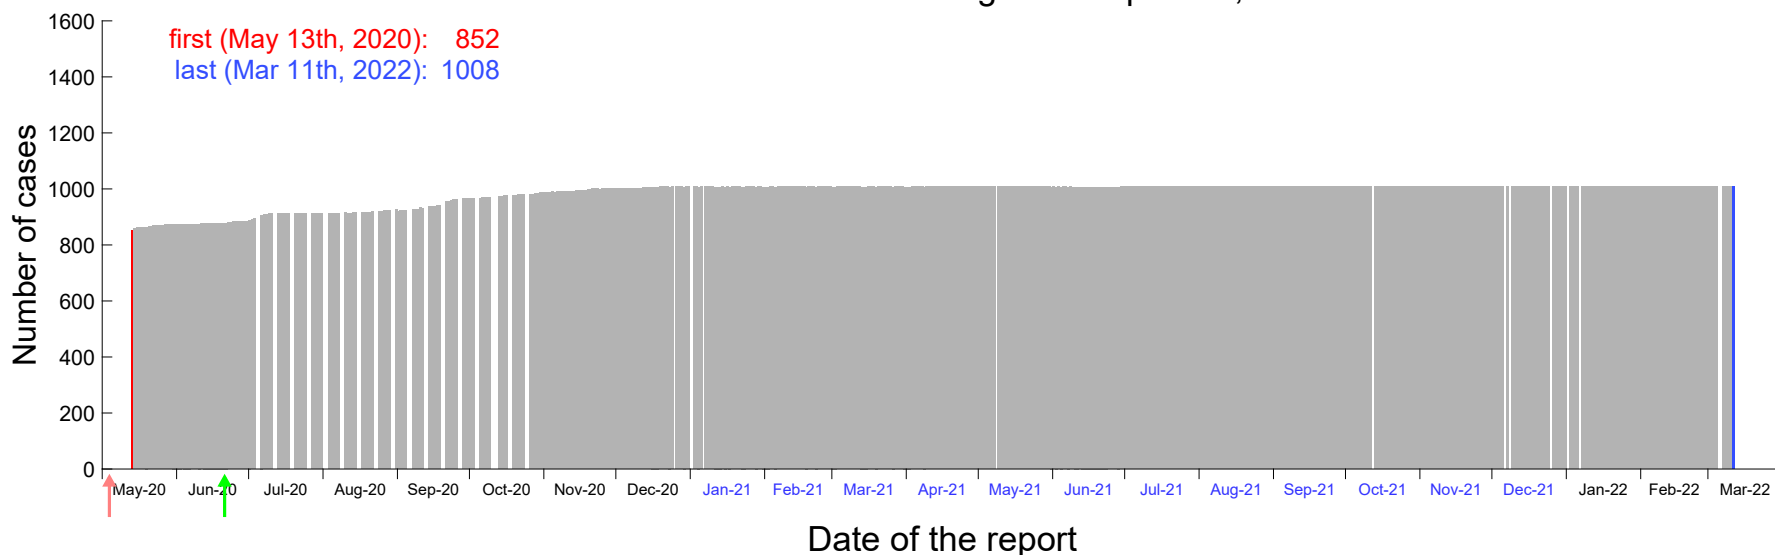

Evolution of the number of cases assigned to Apr 3rd, 2020 in Madrid

Evolution of the number of cases assigned to Apr 4th, 2020 in Madrid

Evolution of the number of cases assigned to Apr 5th, 2020 in Madrid

Evolution of the number of cases assigned to Apr 6th, 2020 in Madrid

Evolution of the number of cases assigned to Apr 7th, 2020 in Madrid

Evolution of the number of cases assigned to Apr 8th, 2020 in Madrid

Evolution of the number of cases assigned to Apr 9th, 2020 in Madrid

Evolution of the number of cases assigned to Apr 10th, 2020 in Madrid

Evolution of the number of cases assigned to Apr 11th, 2020 in Madrid