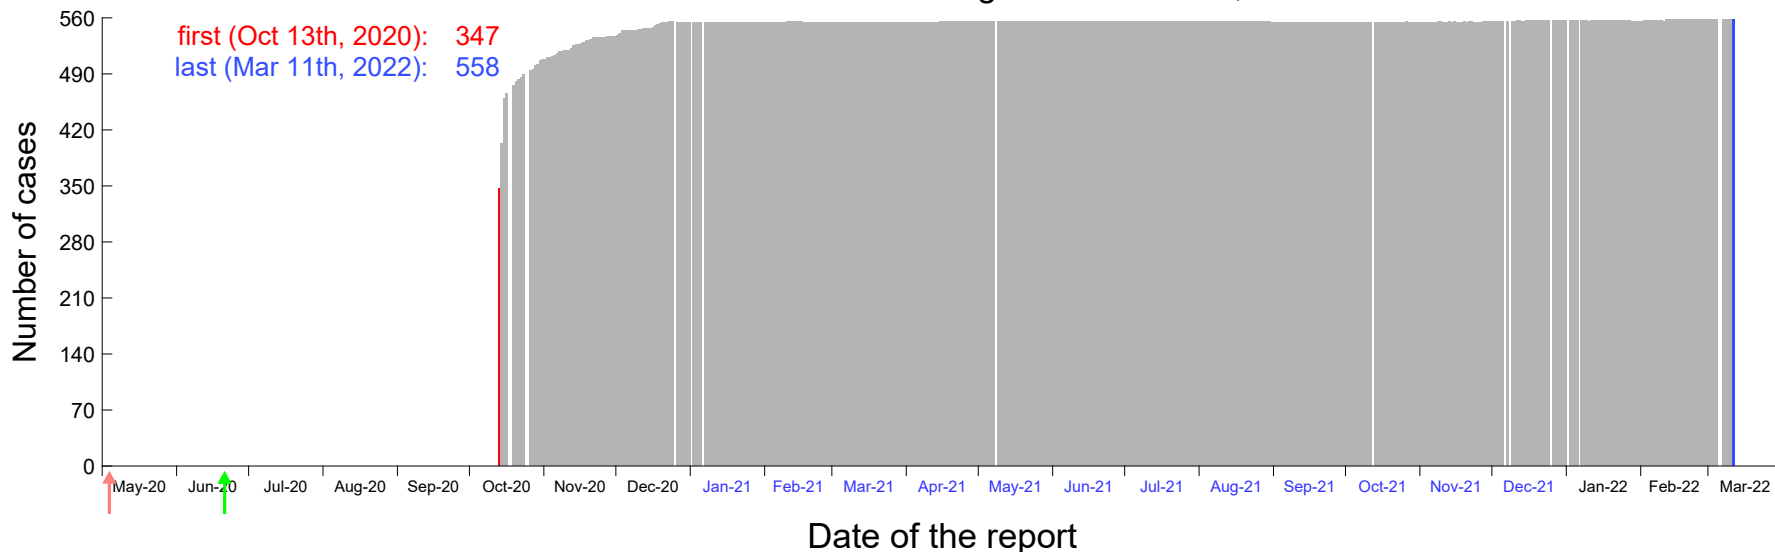

Evolution of the number of cases assigned to Oct 12th, 2020 in Madrid

Evolution of the number of cases assigned to Oct 11th, 2020 in Madrid