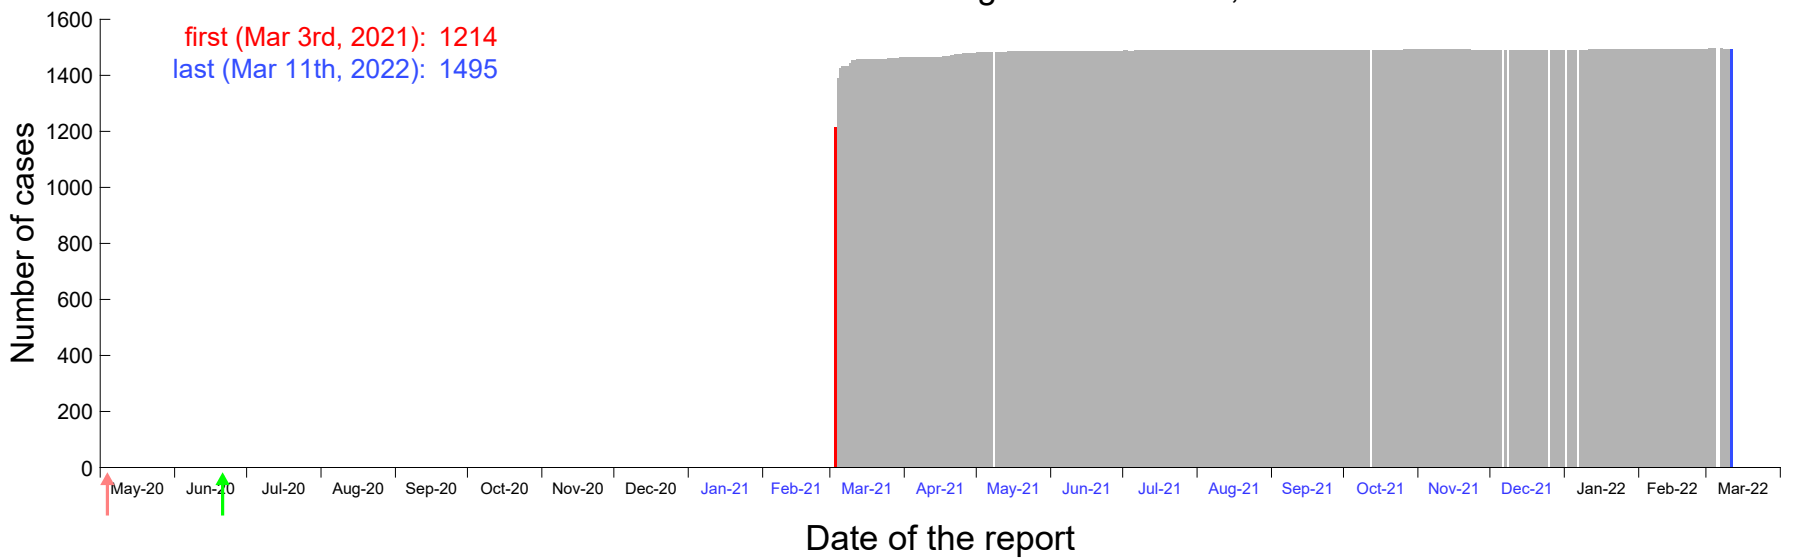

Evolution of the number of cases assigned to Mar 3rd, 2021 in Madrid

Evolution of the number of cases assigned to Mar 2nd, 2021 in Madrid