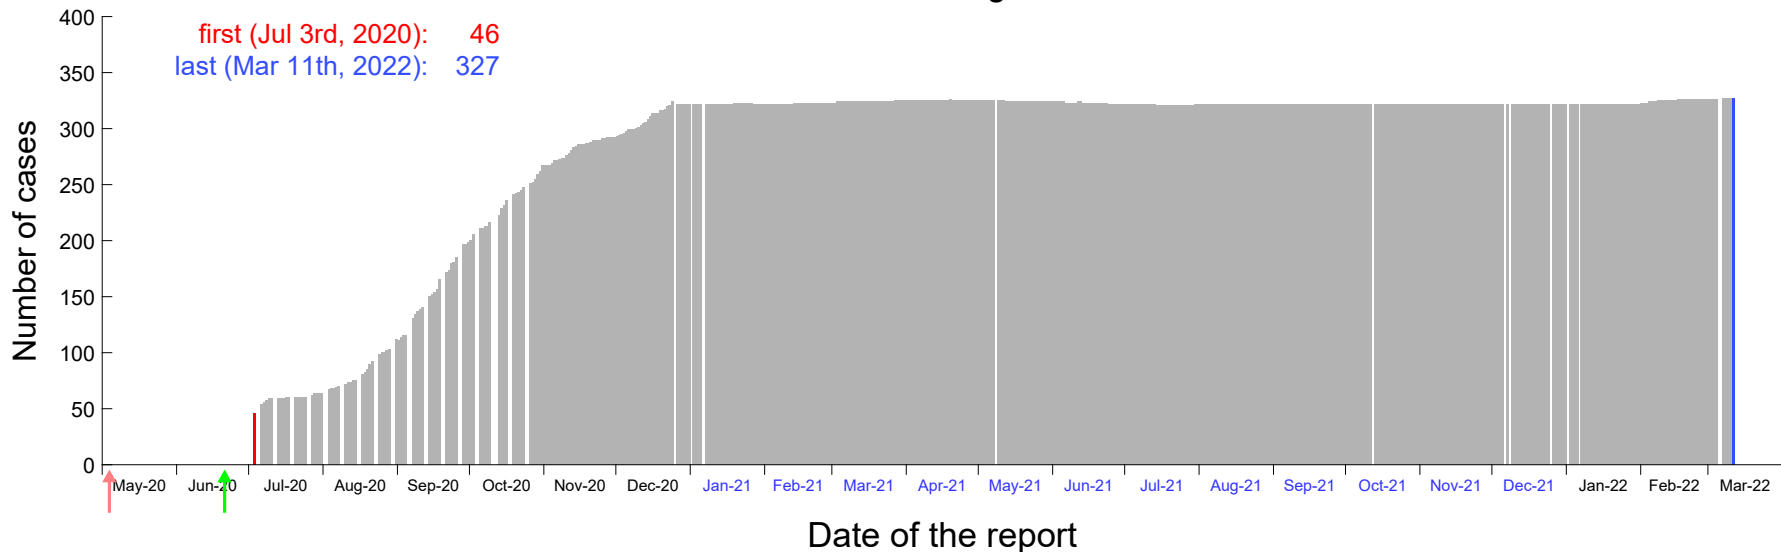

Evolution of the number of cases assigned to Jul 3rd, 2020 in Madrid

Evolution of the number of cases assigned to Jul 2nd, 2020 in Madrid