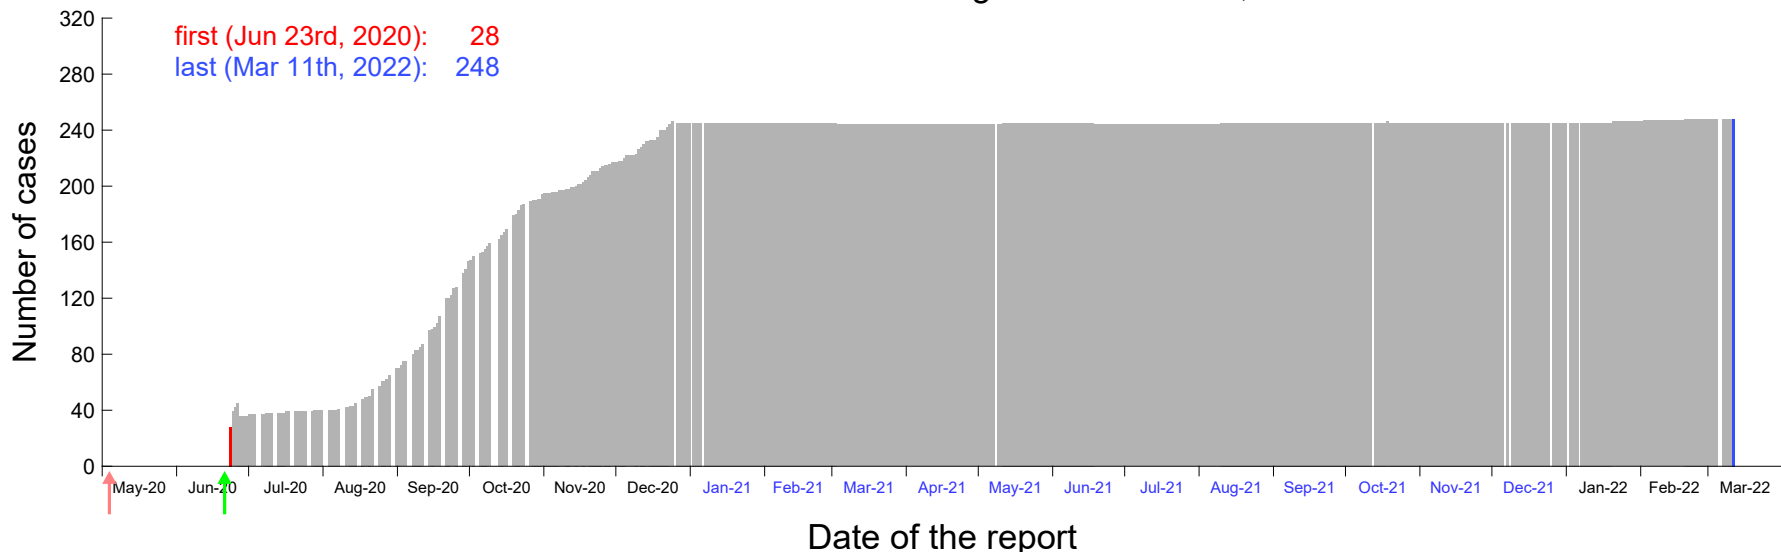

Evolution of the number of cases assigned to Jun 14th, 2020 in Madrid

Evolution of the number of cases assigned to Jun 15th, 2020 in Madrid

Evolution of the number of cases assigned to Jun 16th, 2020 in Madrid

Evolution of the number of cases assigned to Jun 17th, 2020 in Madrid

Evolution of the number of cases assigned to Jun 18th, 2020 in Madrid

Evolution of the number of cases assigned to Jun 19th, 2020 in Madrid

Evolution of the number of cases assigned to Jun 20th, 2020 in Madrid

Evolution of the number of cases assigned to Jun 21st, 2020 in Madrid

Evolution of the number of cases assigned to Jun 22nd, 2020 in Madrid