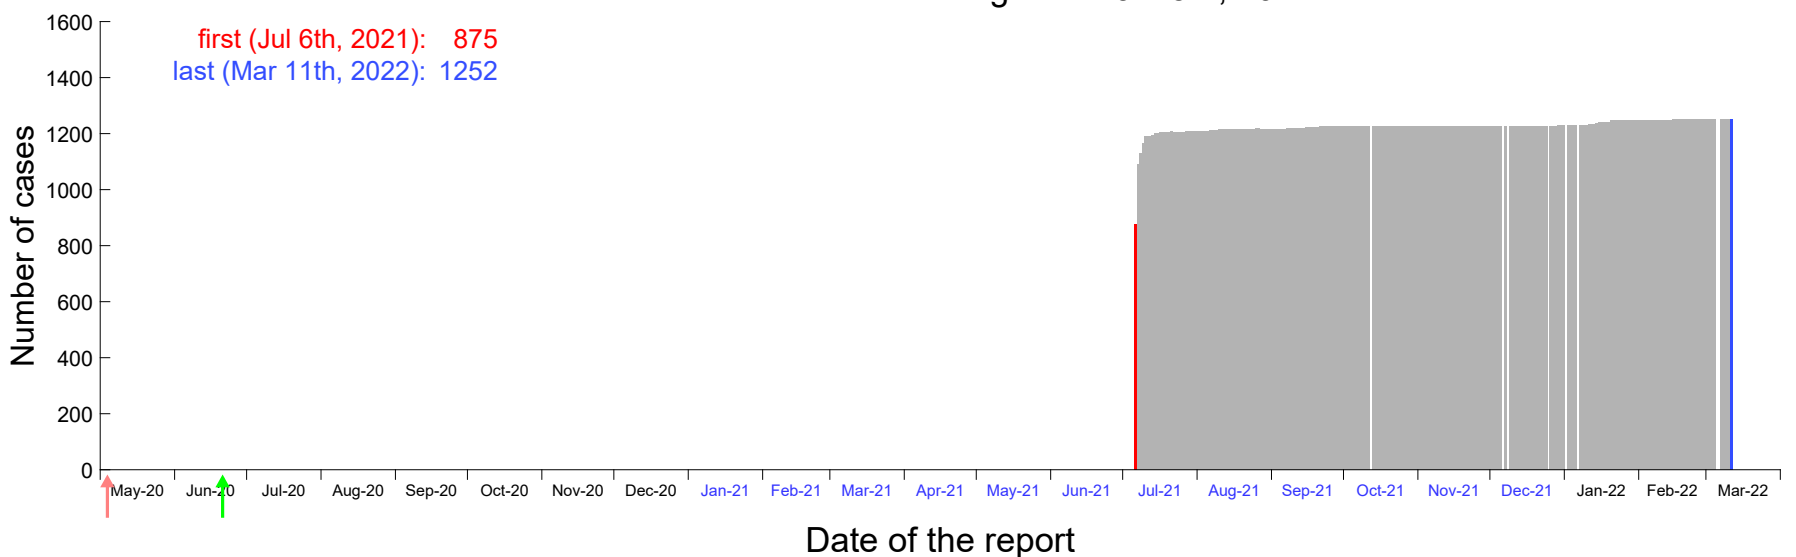

Evolution of the number of cases assigned to Jul 6th, 2021 in Madrid

Evolution of the number of cases assigned to Jul 5th, 2021 in Madrid