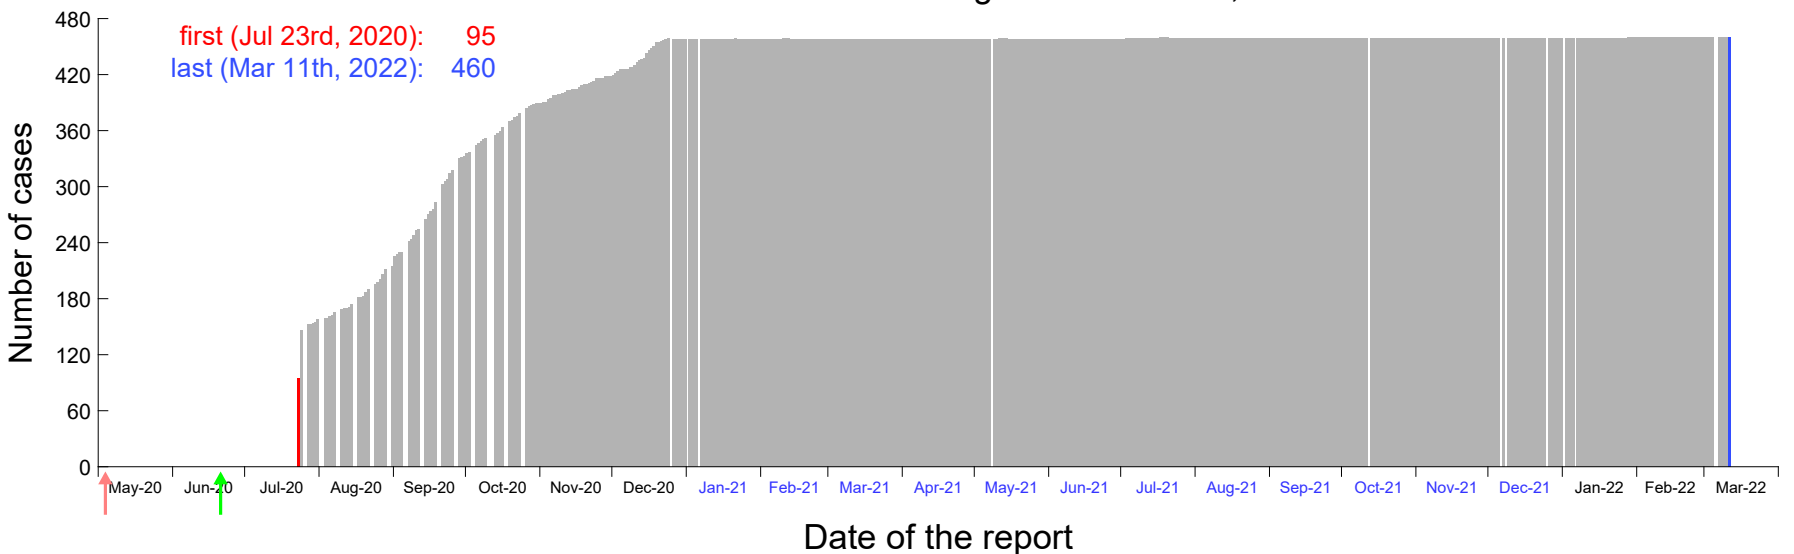

Evolution of the number of cases assigned to Jul 17th, 2020 in Madrid

Evolution of the number of cases assigned to Jul 18th, 2020 in Madrid

Evolution of the number of cases assigned to Jul 19th, 2020 in Madrid

Evolution of the number of cases assigned to Jul 20th, 2020 in Madrid

Evolution of the number of cases assigned to Jul 21st, 2020 in Madrid

Evolution of the number of cases assigned to Jul 22nd, 2020 in Madrid