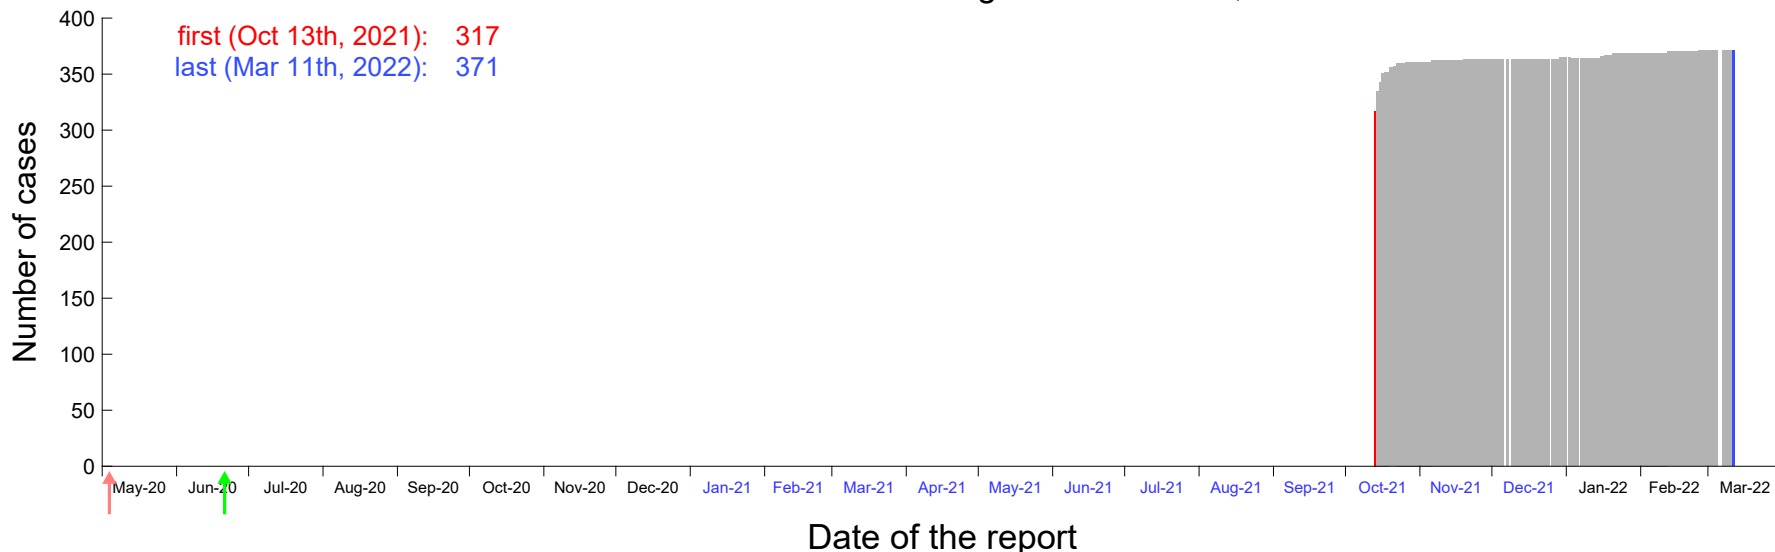

Evolution of the number of cases assigned to Oct 12th, 2021 in Madrid

Evolution of the number of cases assigned to Oct 11th, 2021 in Madrid