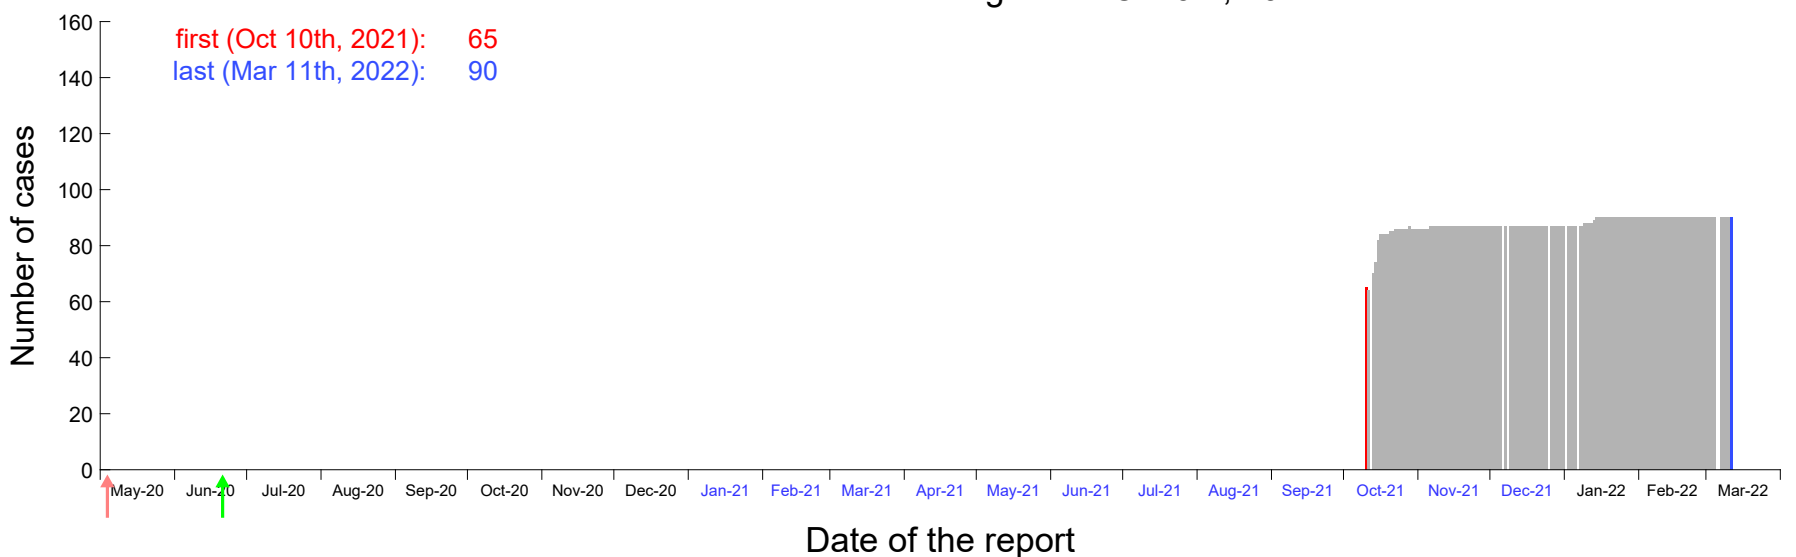

Evolution of the number of cases assigned to Oct 10th, 2021 in Madrid

Evolution of the number of cases assigned to Oct 9th, 2021 in Madrid