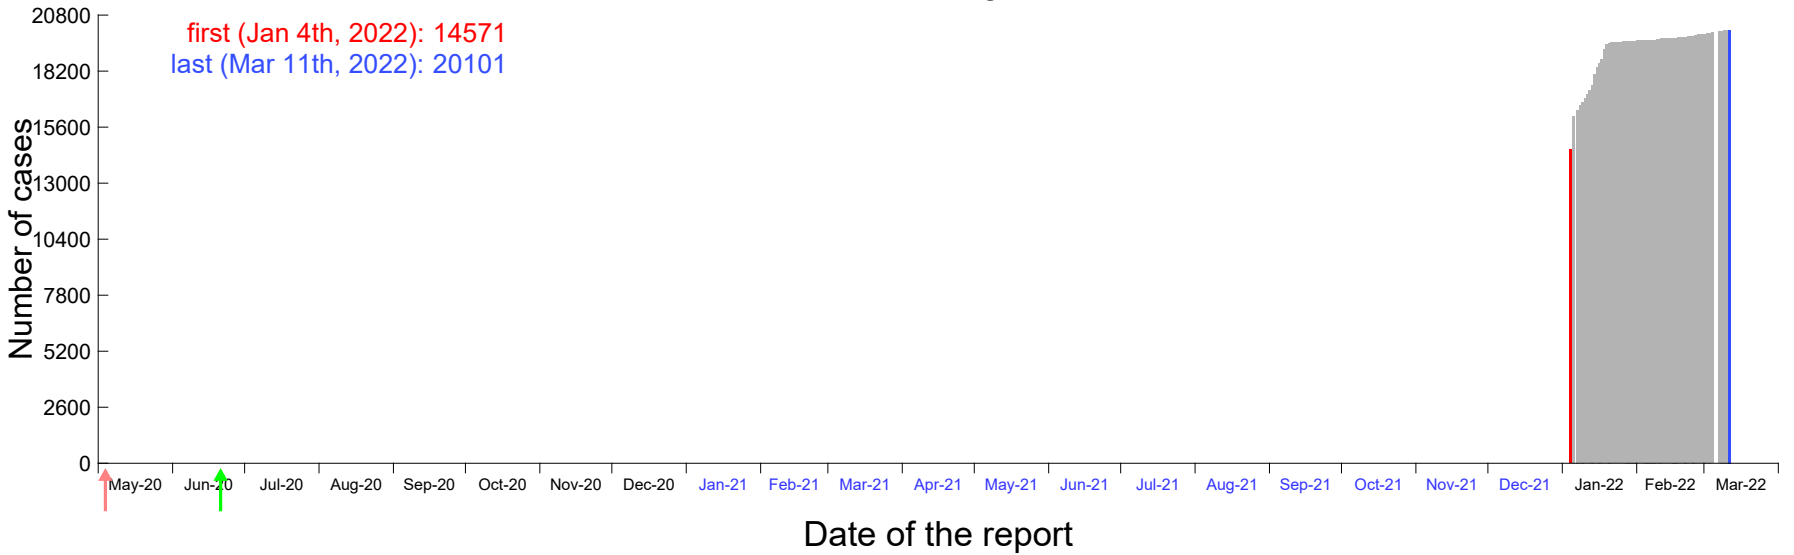

Evolution of the number of cases assigned to Jan 4th, 2022 in Madrid

Evolution of the number of cases assigned to Jan 3rd, 2022 in Madrid