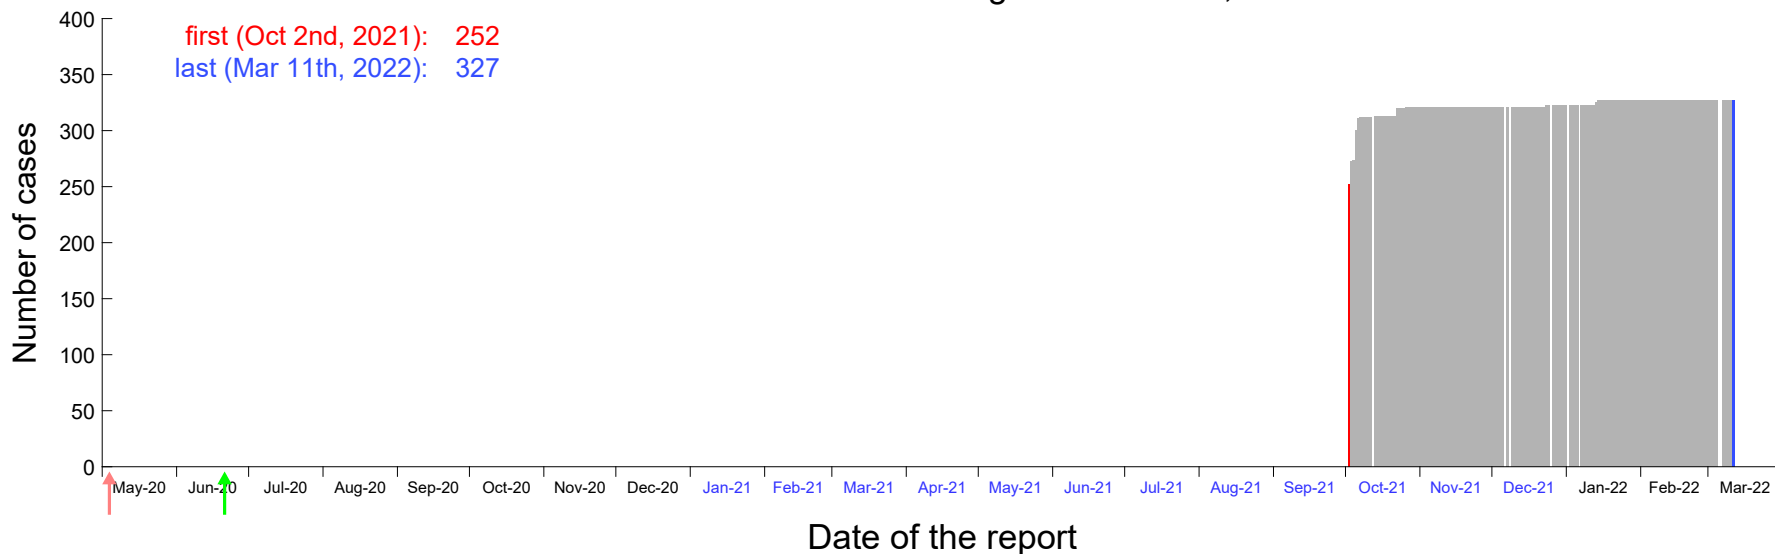

Evolution of the number of cases assigned to Oct 2nd, 2021 in Madrid

Evolution of the number of cases assigned to Oct 1st, 2021 in Madrid