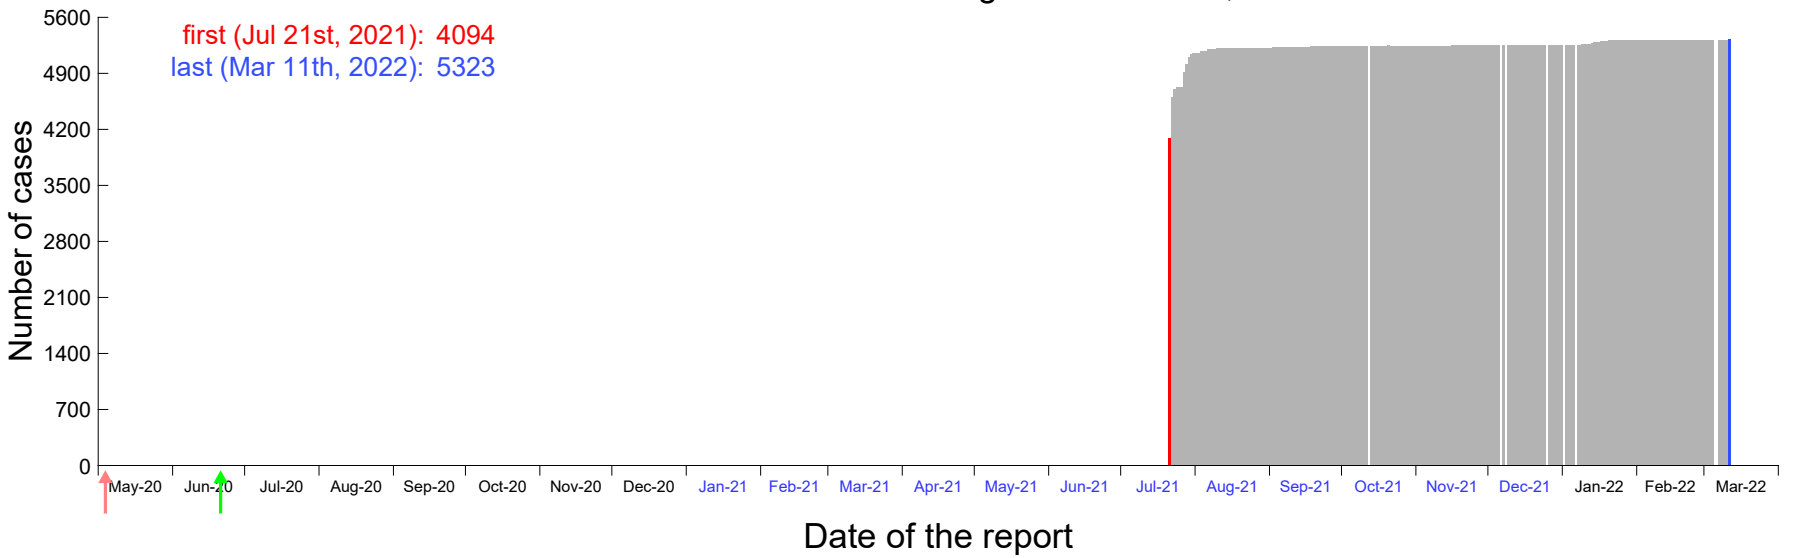

Evolution of the number of cases assigned to Jul 21st, 2021 in Madrid

Evolution of the number of cases assigned to Jul 20th, 2021 in Madrid