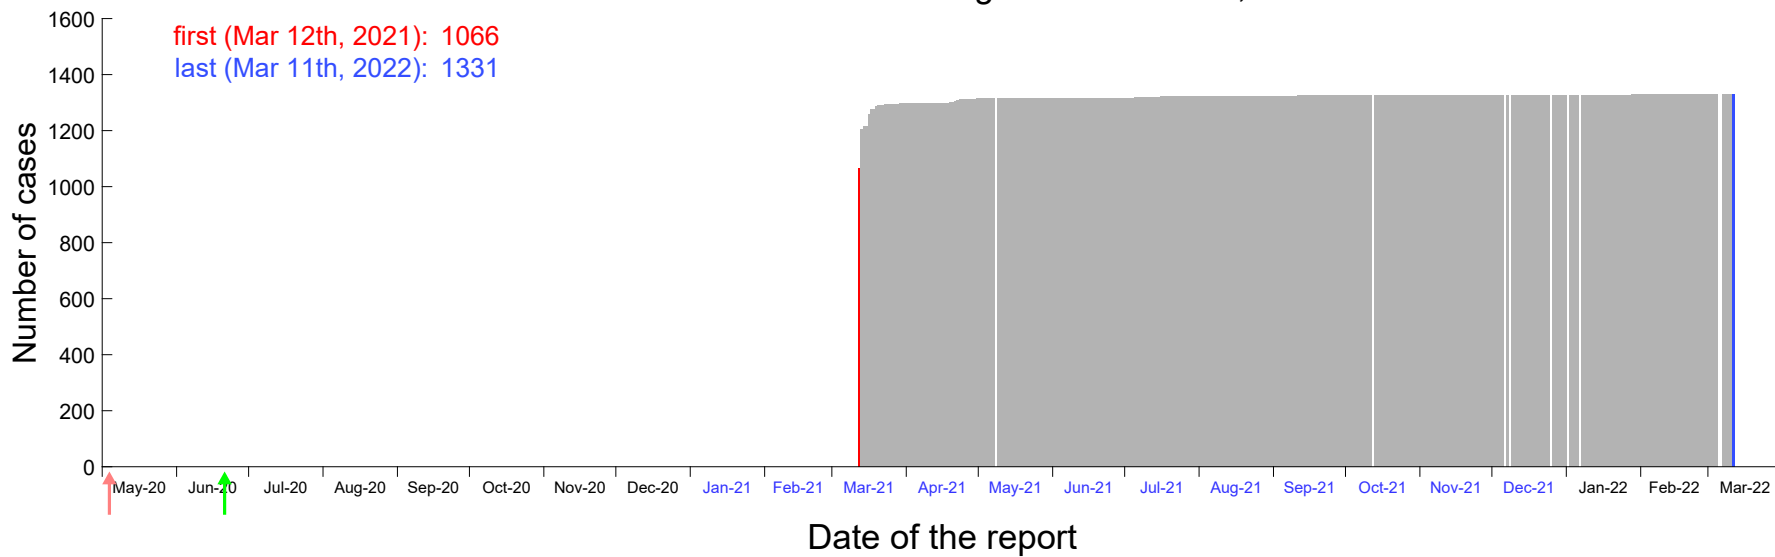

Evolution of the number of cases assigned to Mar 12th, 2021 in Madrid

Evolution of the number of cases assigned to Mar 11th, 2021 in Madrid