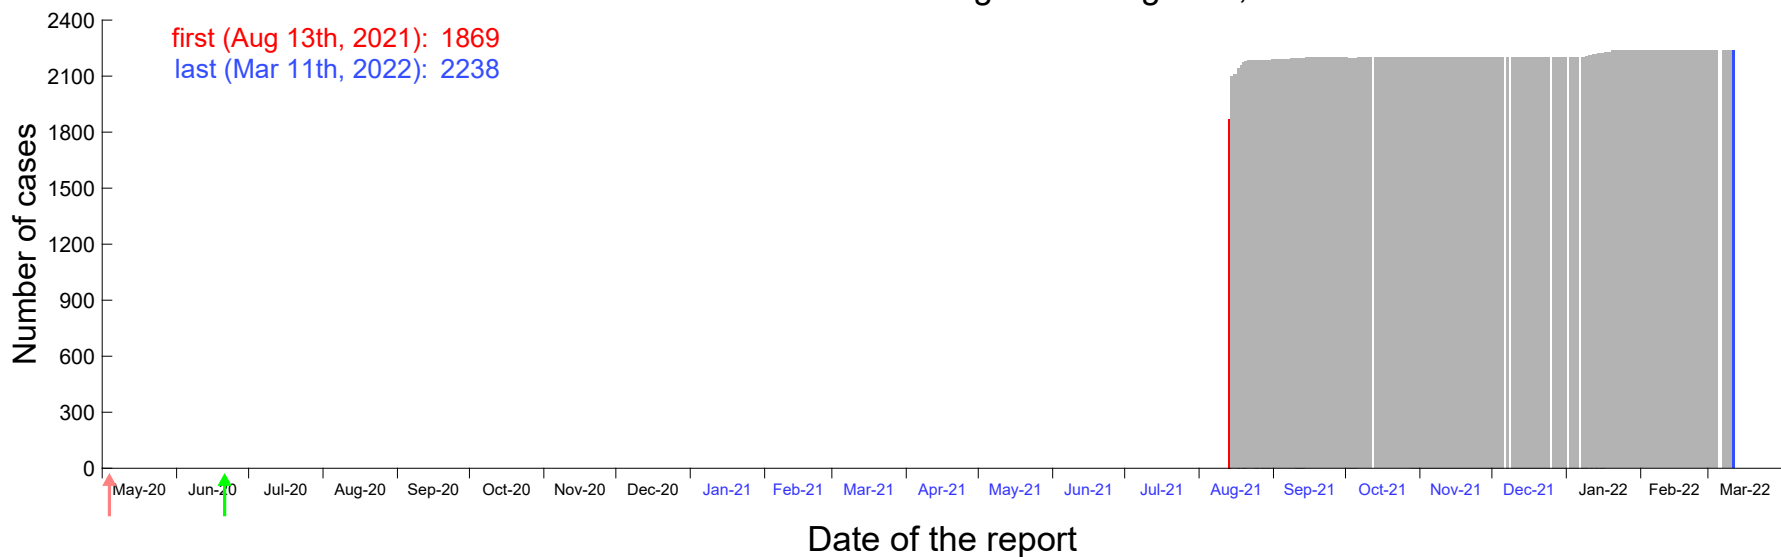

Evolution of the number of cases assigned to Aug 13th, 2021 in Madrid

Evolution of the number of cases assigned to Aug 12th, 2021 in Madrid