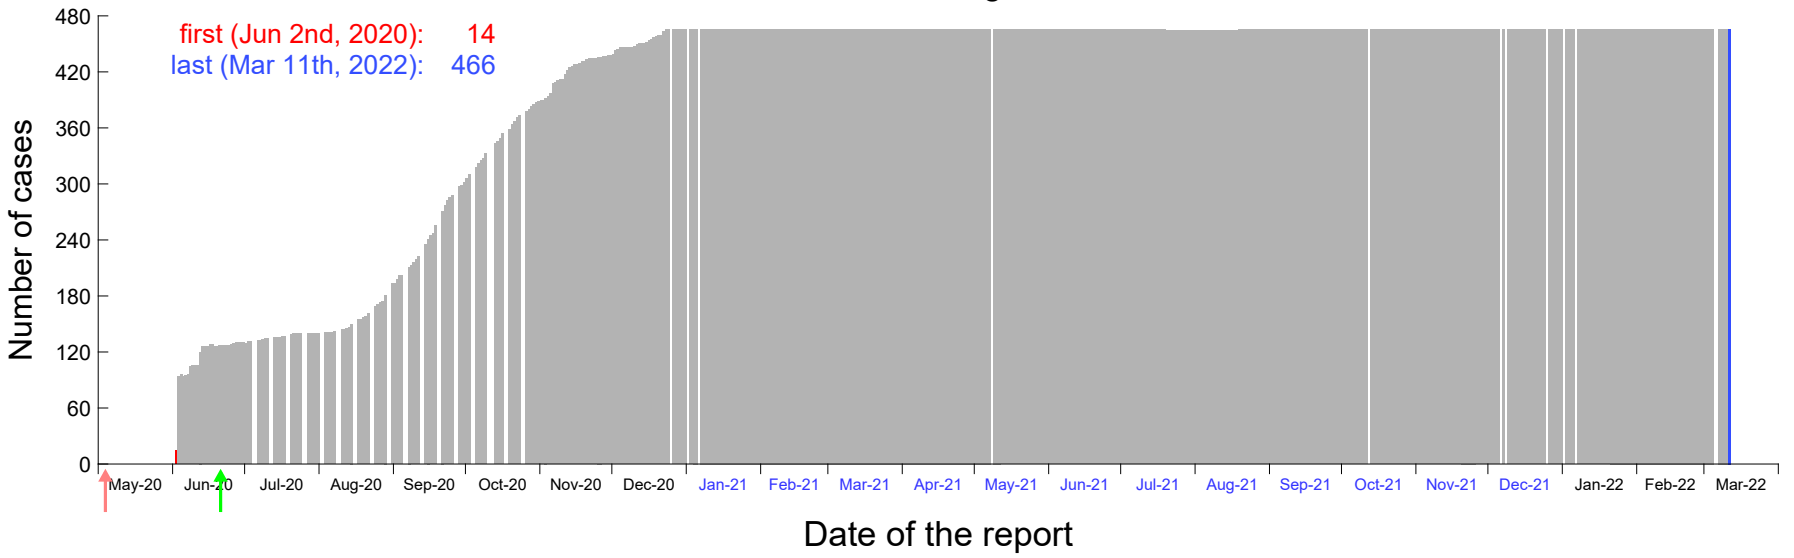

Evolution of the number of cases assigned to May 24th, 2020 in Madrid

Evolution of the number of cases assigned to May 25th, 2020 in Madrid

Evolution of the number of cases assigned to May 26th, 2020 in Madrid

Evolution of the number of cases assigned to May 27th, 2020 in Madrid

Evolution of the number of cases assigned to May 28th, 2020 in Madrid

Evolution of the number of cases assigned to May 29th, 2020 in Madrid

Evolution of the number of cases assigned to May 30th, 2020 in Madrid

Evolution of the number of cases assigned to May 31st, 2020 in Madrid

Evolution of the number of cases assigned to Jun 1st, 2020 in Madrid

Evolution of the number of cases assigned to Jun 2nd, 2020 in Madrid

Evolution of the number of cases assigned to Jun 3rd, 2020 in Madrid

Evolution of the number of cases assigned to Jun 4th, 2020 in Madrid