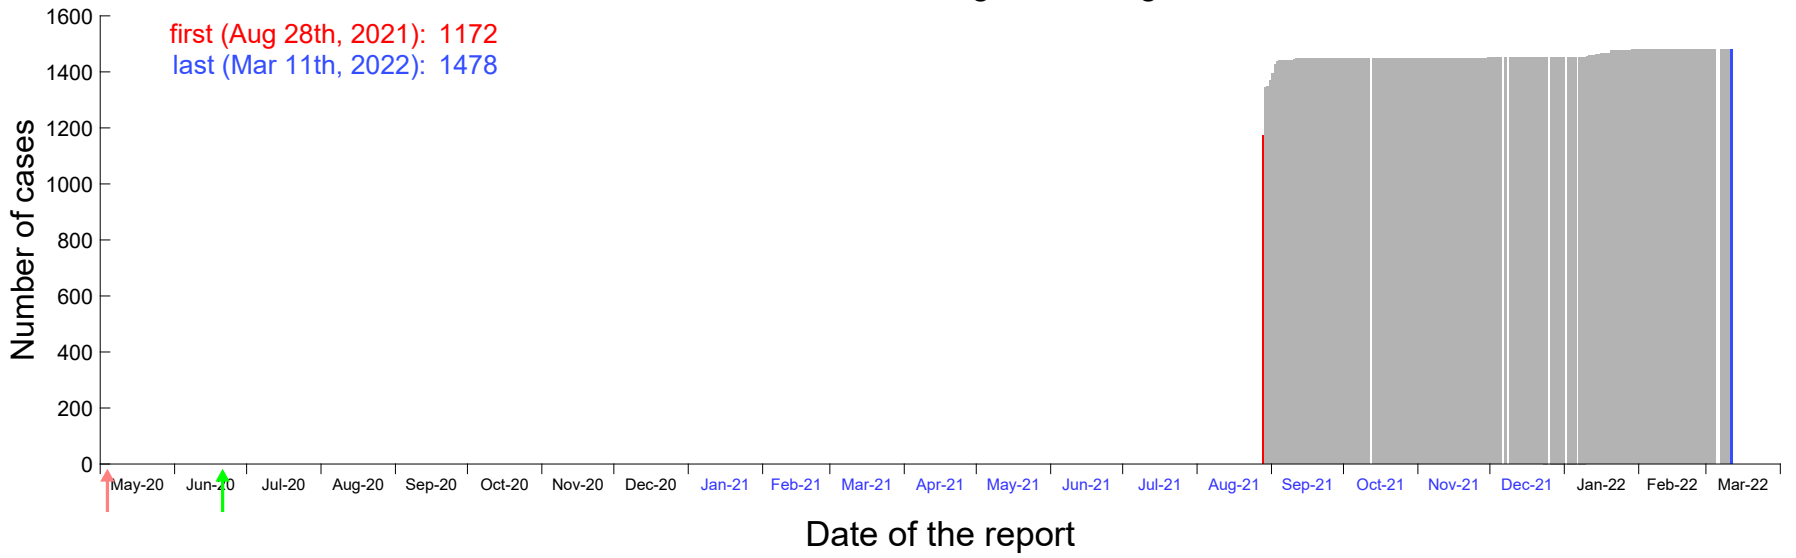

Evolution of the number of cases assigned to Aug 28th, 2021 in Madrid

Evolution of the number of cases assigned to Aug 27th, 2021 in Madrid