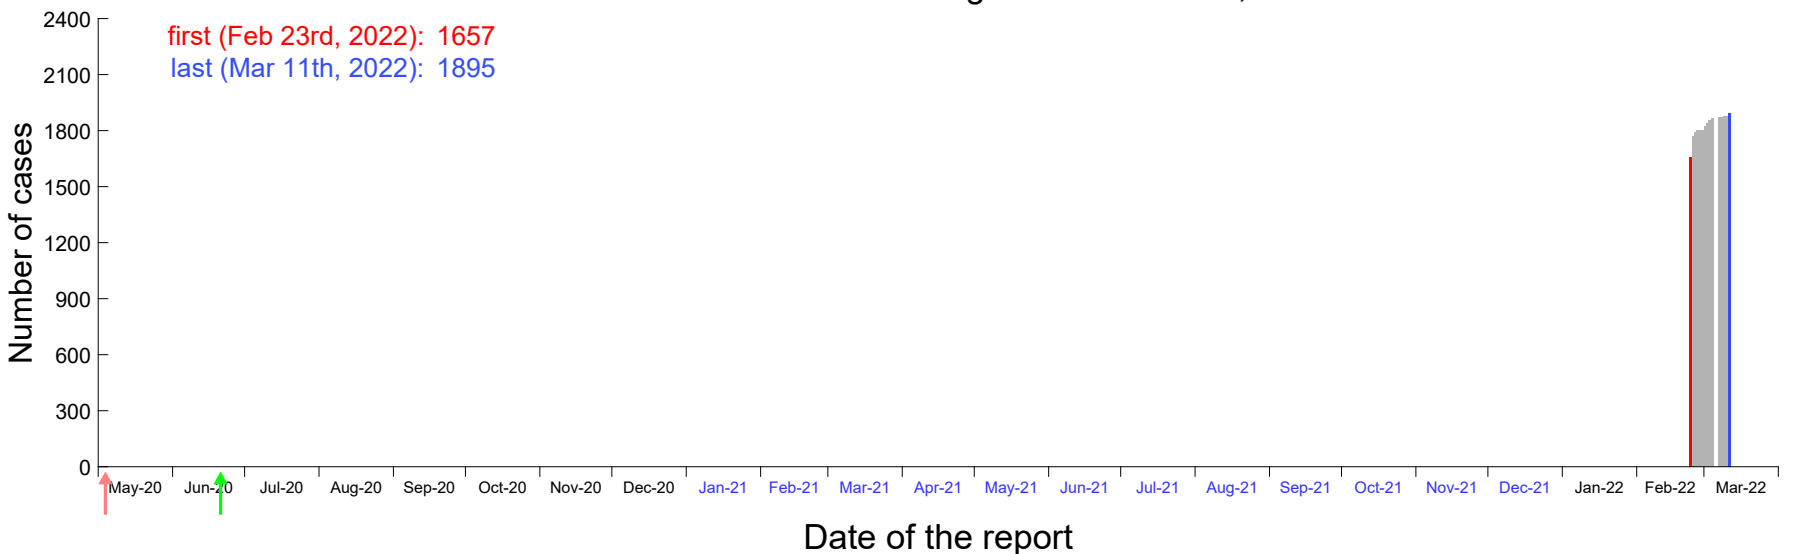

Evolution of the number of cases assigned to Feb 22nd, 2022 in Madrid

Evolution of the number of cases assigned to Feb 23rd, 2022 in Madrid

Evolution of the number of cases assigned to Feb 24th, 2022 in Madrid