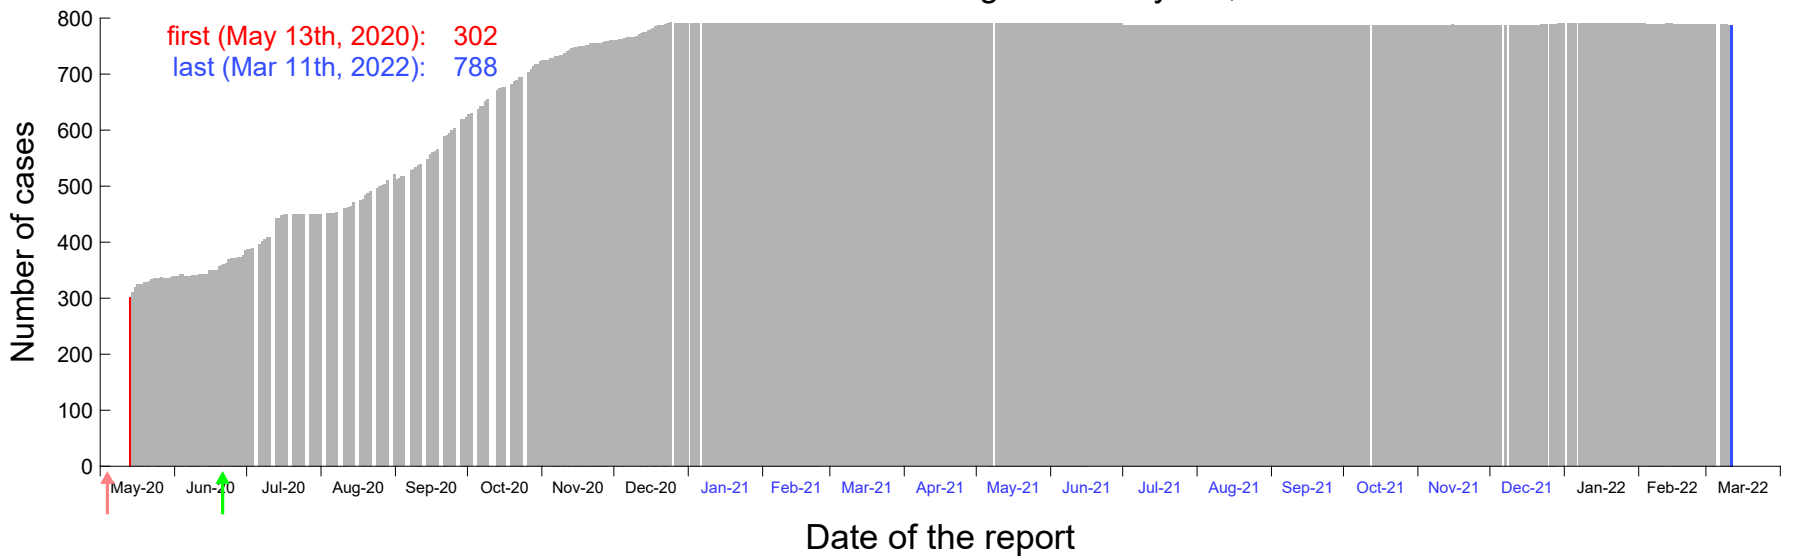

Evolution of the number of cases assigned to Apr 27th, 2020 in Madrid

Evolution of the number of cases assigned to Apr 28th, 2020 in Madrid

Evolution of the number of cases assigned to Apr 29th, 2020 in Madrid

Evolution of the number of cases assigned to Apr 30th, 2020 in Madrid

Evolution of the number of cases assigned to May 1st, 2020 in Madrid

Evolution of the number of cases assigned to May 2nd, 2020 in Madrid

Evolution of the number of cases assigned to May 3rd, 2020 in Madrid

Evolution of the number of cases assigned to May 4th, 2020 in Madrid

Evolution of the number of cases assigned to May 5th, 2020 in Madrid