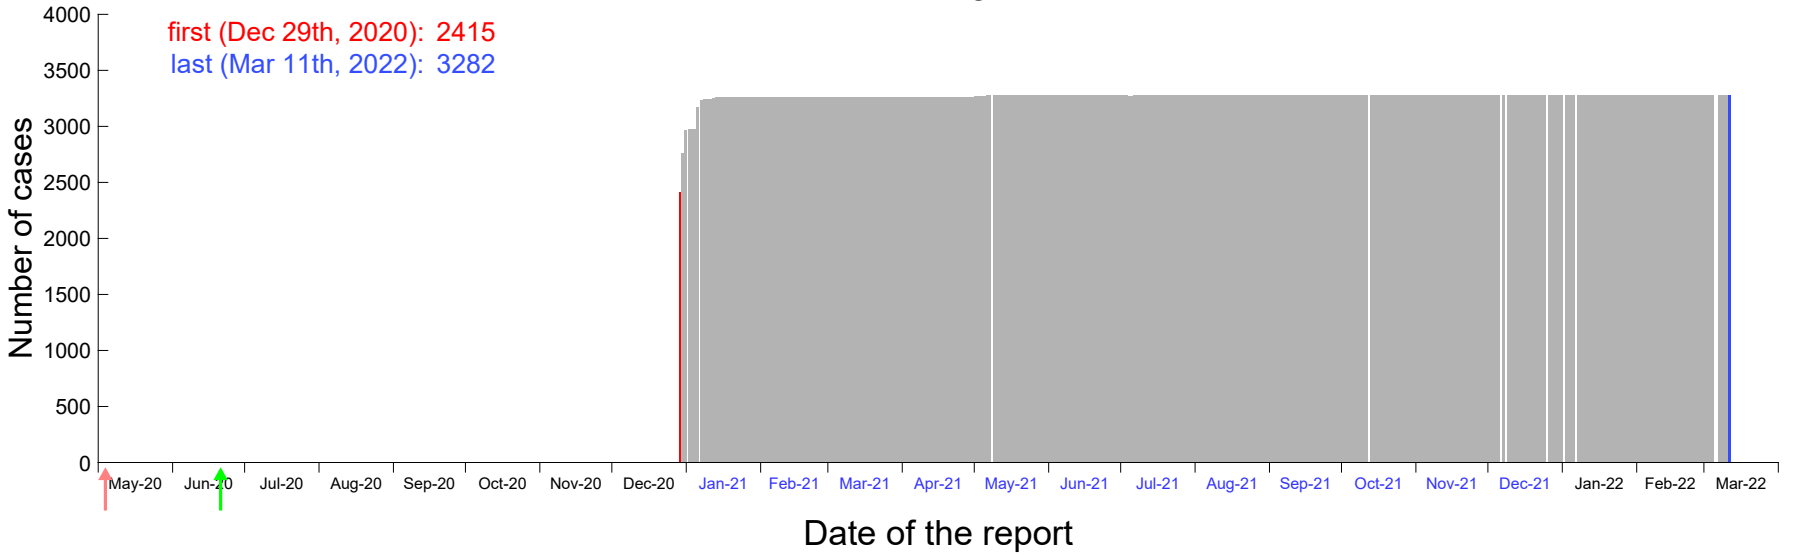

Evolution of the number of cases assigned to Dec 29th, 2020 in Madrid

Evolution of the number of cases assigned to Dec 28th, 2020 in Madrid