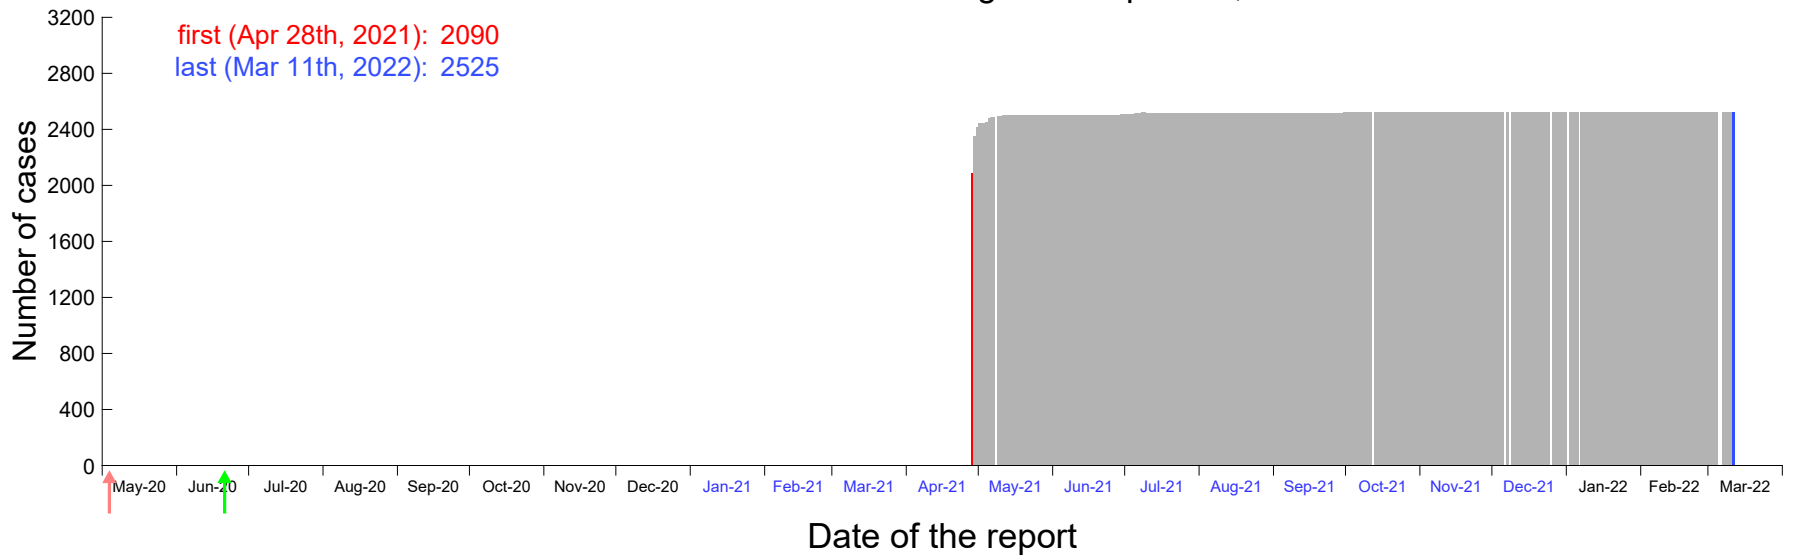

Evolution of the number of cases assigned to Apr 28th, 2021 in Madrid

Evolution of the number of cases assigned to Apr 27th, 2021 in Madrid