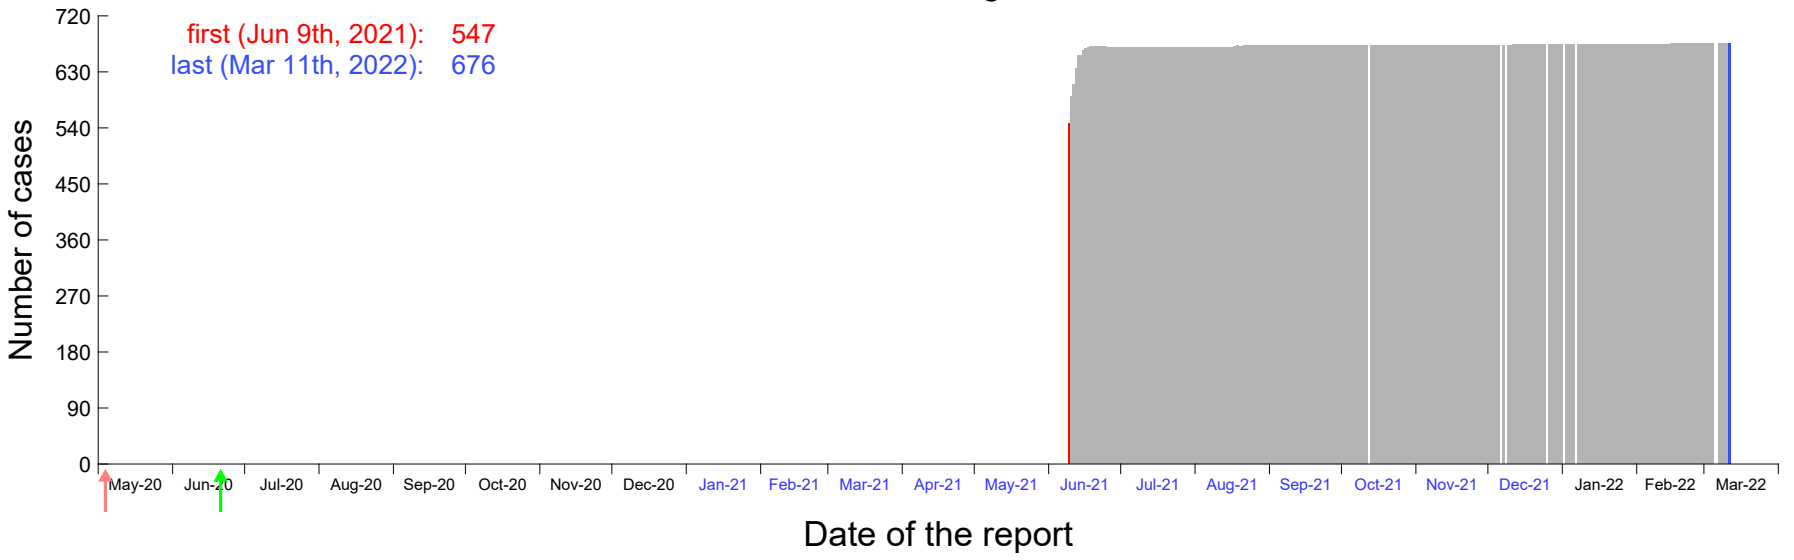

Evolution of the number of cases assigned to Jun 9th, 2021 in Madrid

Evolution of the number of cases assigned to Jun 8th, 2021 in Madrid