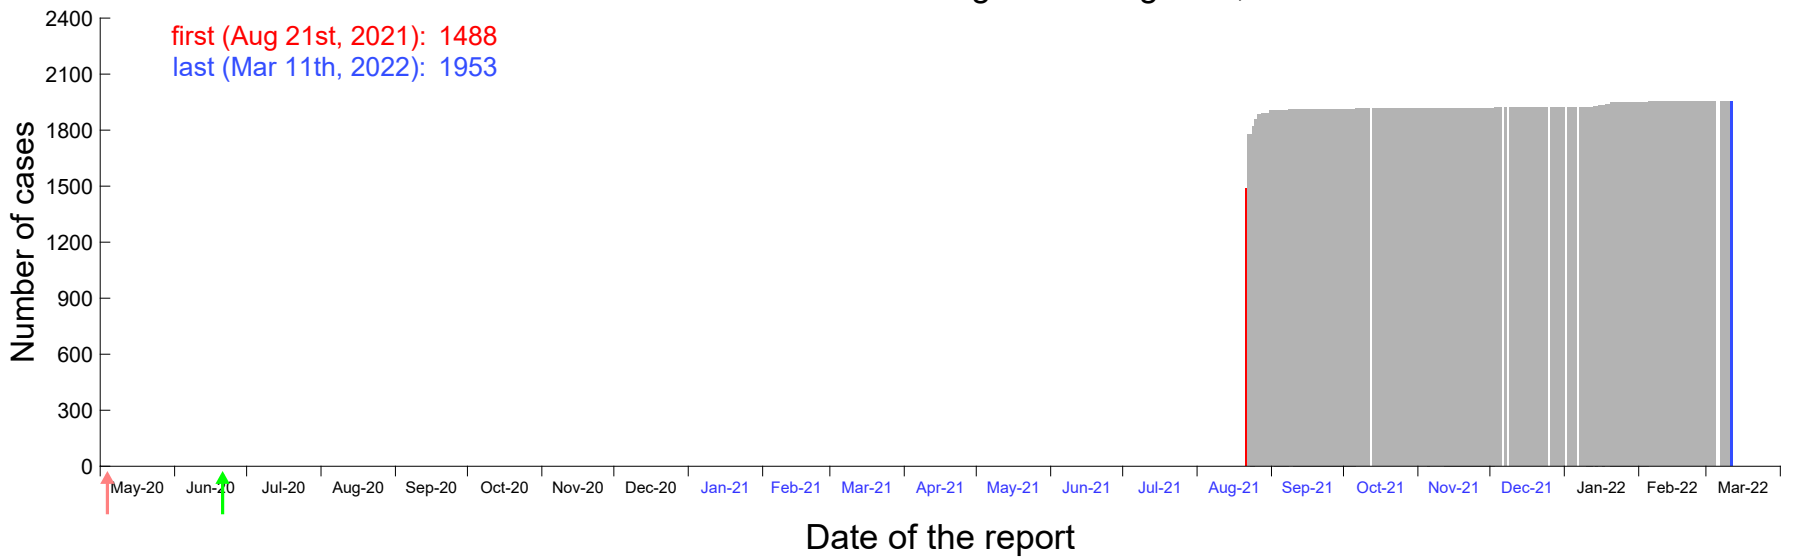

Evolution of the number of cases assigned to Aug 21st, 2021 in Madrid

Evolution of the number of cases assigned to Aug 20th, 2021 in Madrid