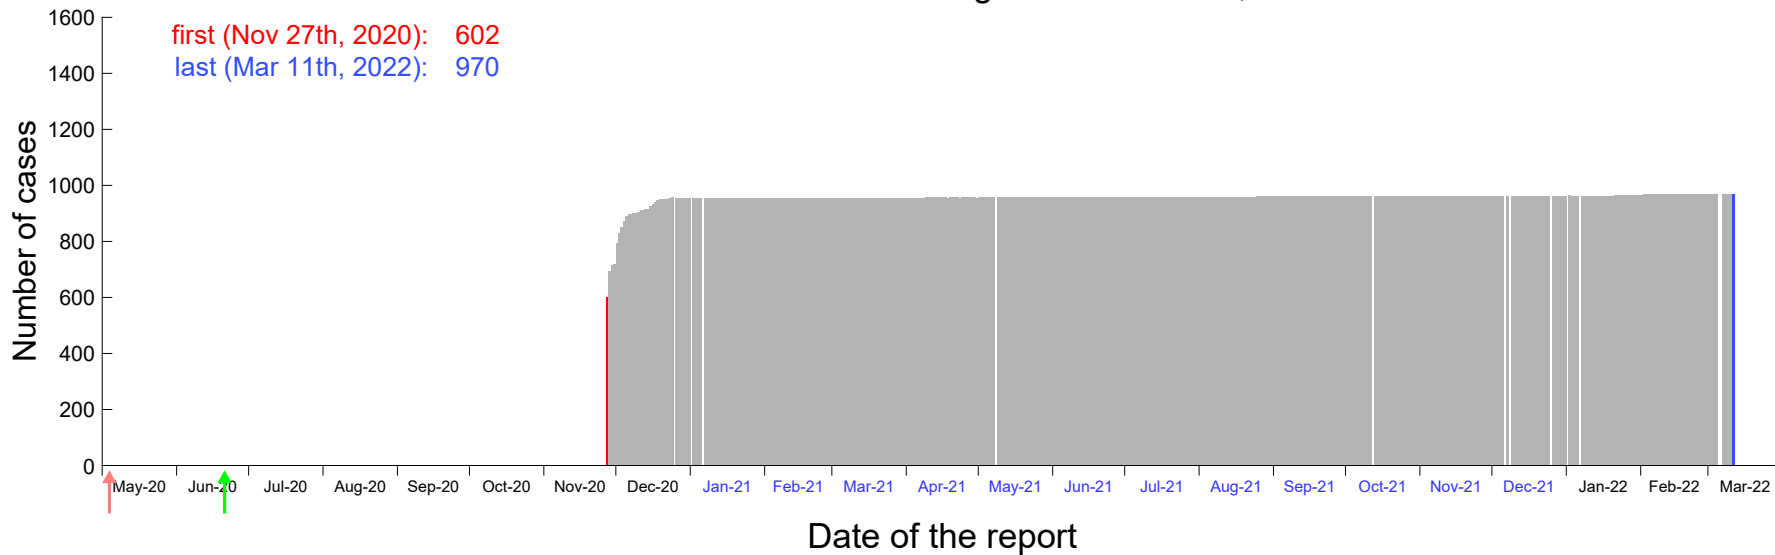

Evolution of the number of cases assigned to Nov 27th, 2020 in Madrid

Evolution of the number of cases assigned to Nov 26th, 2020 in Madrid