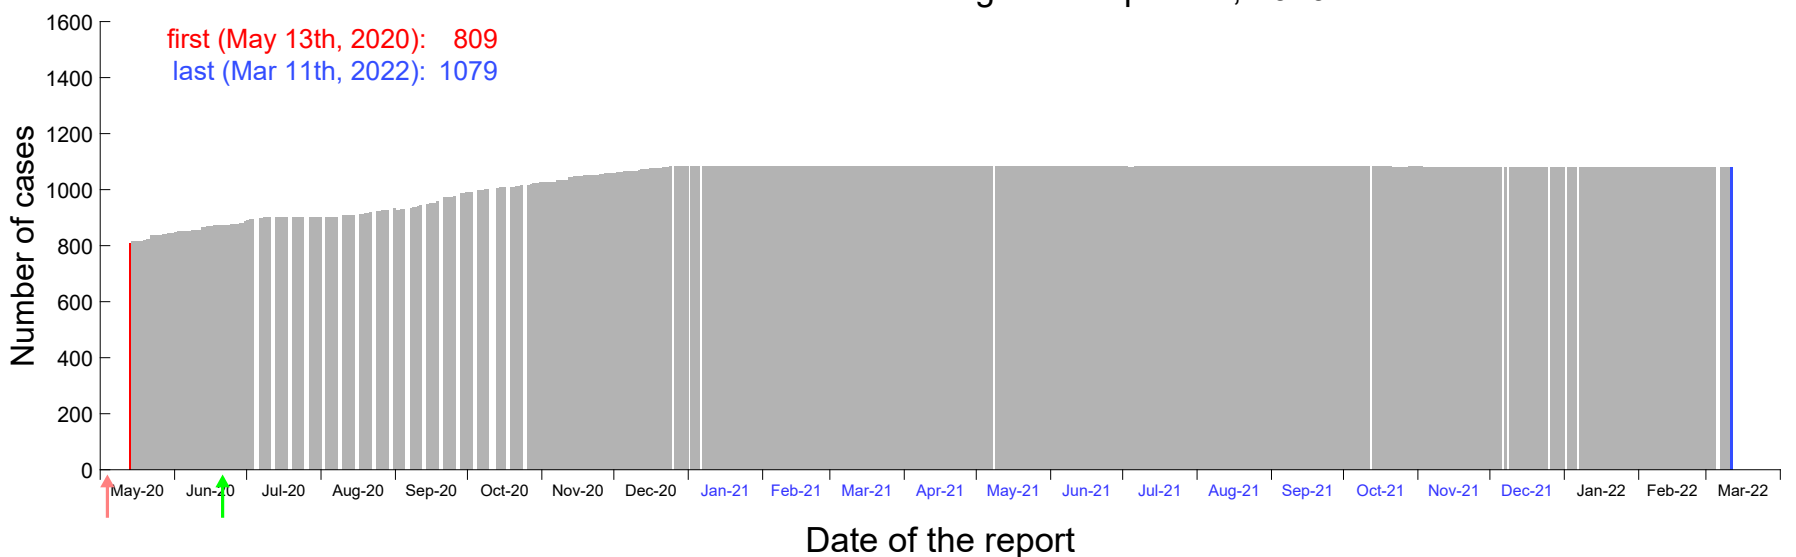

Evolution of the number of cases assigned to Apr 9th, 2020 in Madrid

Evolution of the number of cases assigned to Apr 10th, 2020 in Madrid

Evolution of the number of cases assigned to Apr 11th, 2020 in Madrid

Evolution of the number of cases assigned to Apr 12th, 2020 in Madrid

Evolution of the number of cases assigned to Apr 13th, 2020 in Madrid

Evolution of the number of cases assigned to Apr 14th, 2020 in Madrid

Evolution of the number of cases assigned to Apr 15th, 2020 in Madrid

Evolution of the number of cases assigned to Apr 16th, 2020 in Madrid

Evolution of the number of cases assigned to Apr 17th, 2020 in Madrid