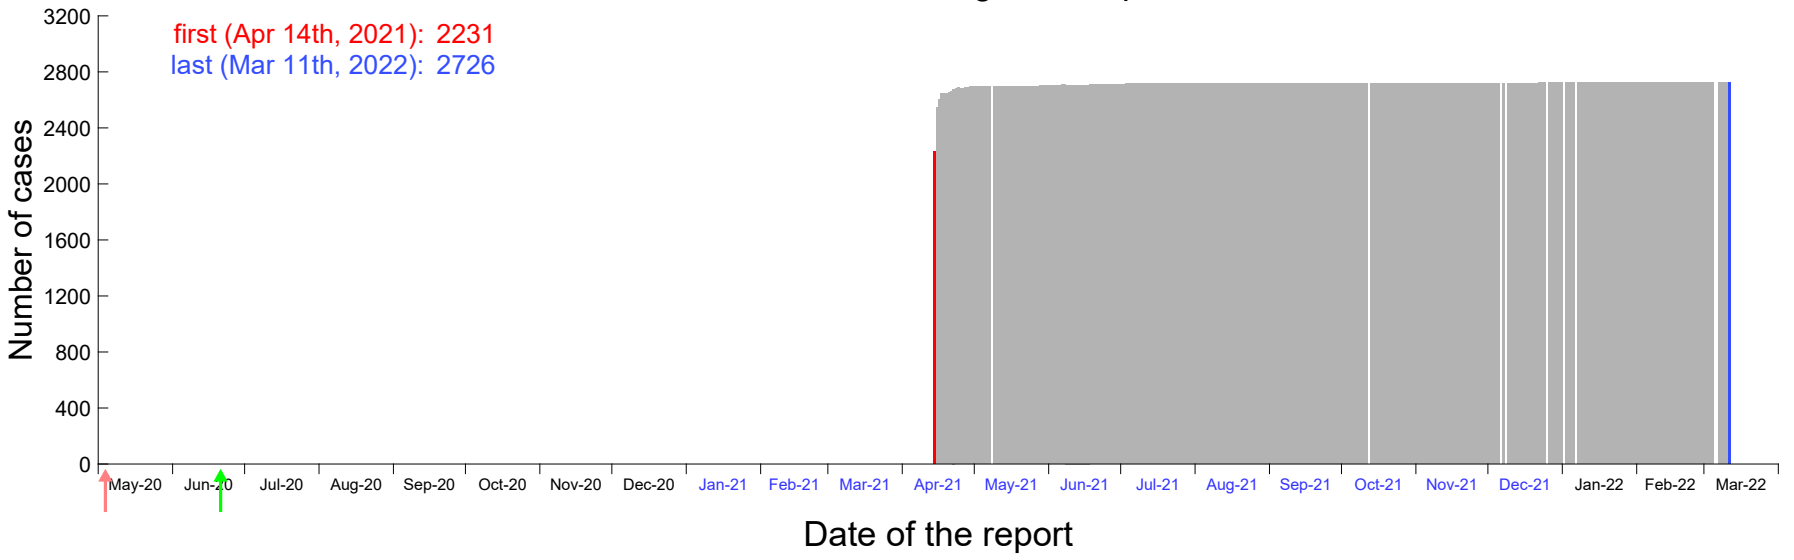

Evolution of the number of cases assigned to Apr 14th, 2021 in Madrid

Evolution of the number of cases assigned to Apr 13th, 2021 in Madrid