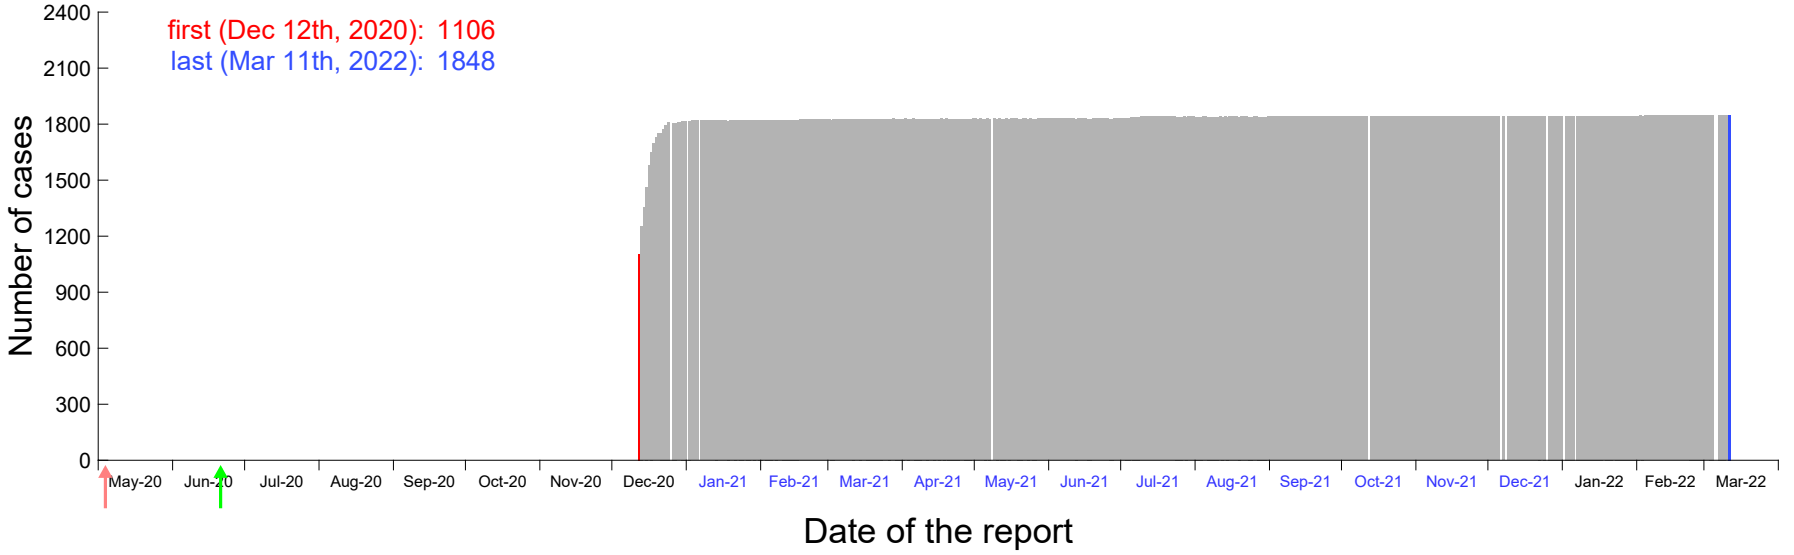

Evolution of the number of cases assigned to Dec 12th, 2020 in Madrid

Evolution of the number of cases assigned to Dec 11th, 2020 in Madrid