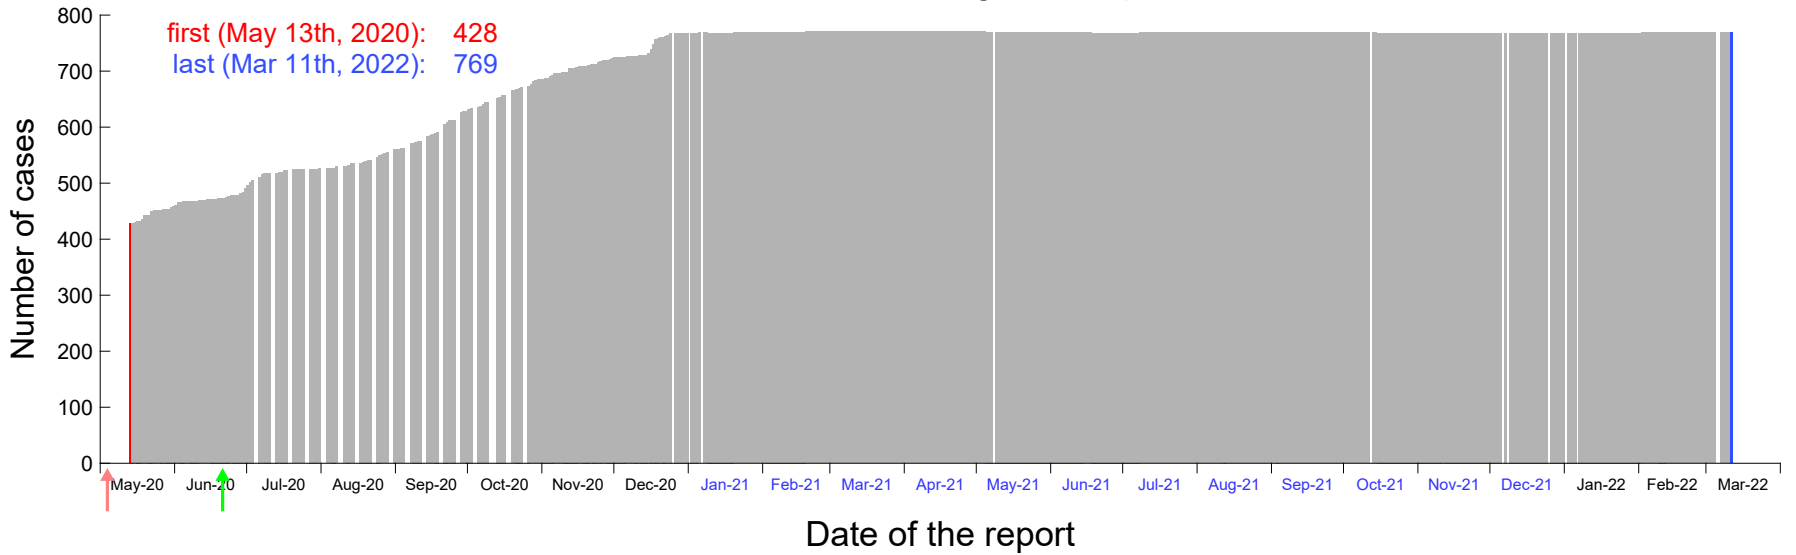

Evolution of the number of cases assigned to Apr 15th, 2020 in Madrid

Evolution of the number of cases assigned to Apr 16th, 2020 in Madrid

Evolution of the number of cases assigned to Apr 17th, 2020 in Madrid

Evolution of the number of cases assigned to Apr 18th, 2020 in Madrid

Evolution of the number of cases assigned to Apr 19th, 2020 in Madrid

Evolution of the number of cases assigned to Apr 20th, 2020 in Madrid

Evolution of the number of cases assigned to Apr 21st, 2020 in Madrid

Evolution of the number of cases assigned to Apr 22nd, 2020 in Madrid

Evolution of the number of cases assigned to Apr 23rd, 2020 in Madrid

Evolution of the number of cases assigned to Apr 24th, 2020 in Madrid

Evolution of the number of cases assigned to Apr 25th, 2020 in Madrid

Evolution of the number of cases assigned to Apr 26th, 2020 in Madrid