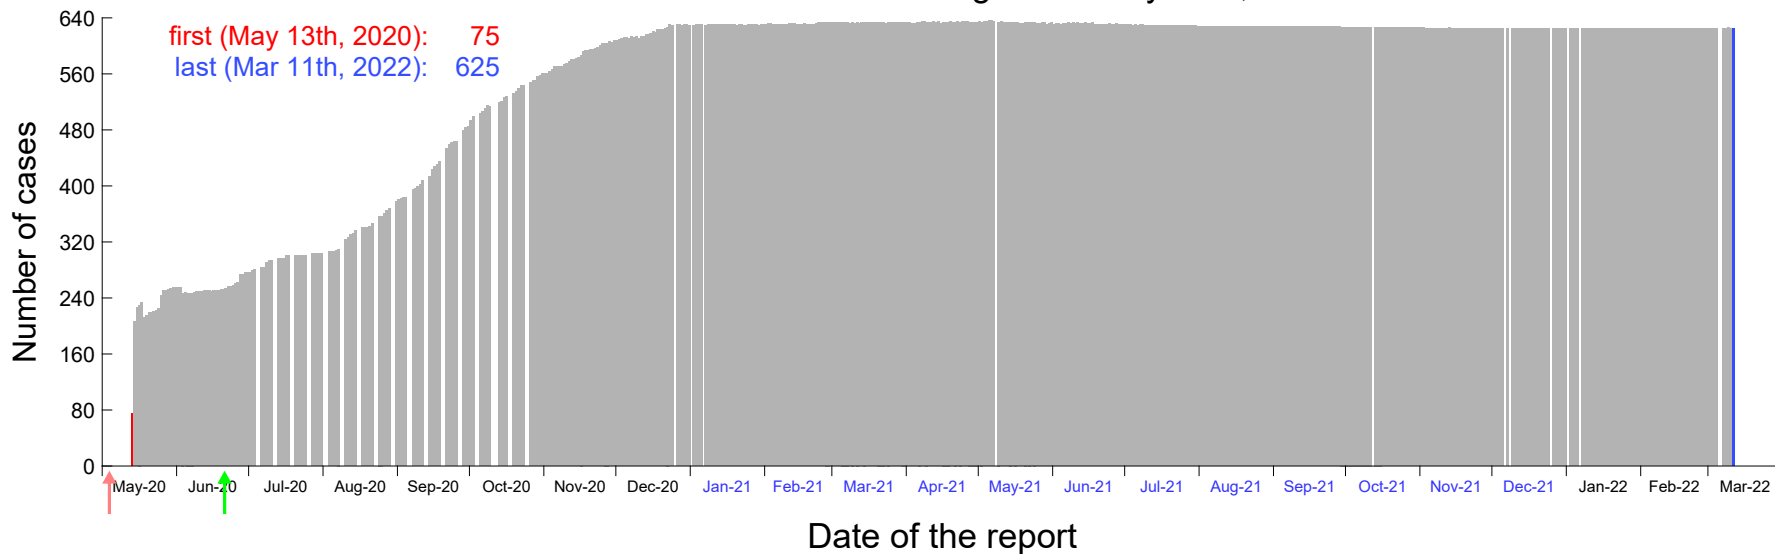

Evolution of the number of cases assigned to May 6th, 2020 in Madrid

Evolution of the number of cases assigned to May 7th, 2020 in Madrid

Evolution of the number of cases assigned to May 8th, 2020 in Madrid

Evolution of the number of cases assigned to May 9th, 2020 in Madrid

Evolution of the number of cases assigned to May 10th, 2020 in Madrid

Evolution of the number of cases assigned to May 11th, 2020 in Madrid

Evolution of the number of cases assigned to May 12th, 2020 in Madrid

Evolution of the number of cases assigned to May 13th, 2020 in Madrid

Evolution of the number of cases assigned to May 14th, 2020 in Madrid

Evolution of the number of cases assigned to May 15th, 2020 in Madrid

Evolution of the number of cases assigned to May 16th, 2020 in Madrid

Evolution of the number of cases assigned to May 17th, 2020 in Madrid