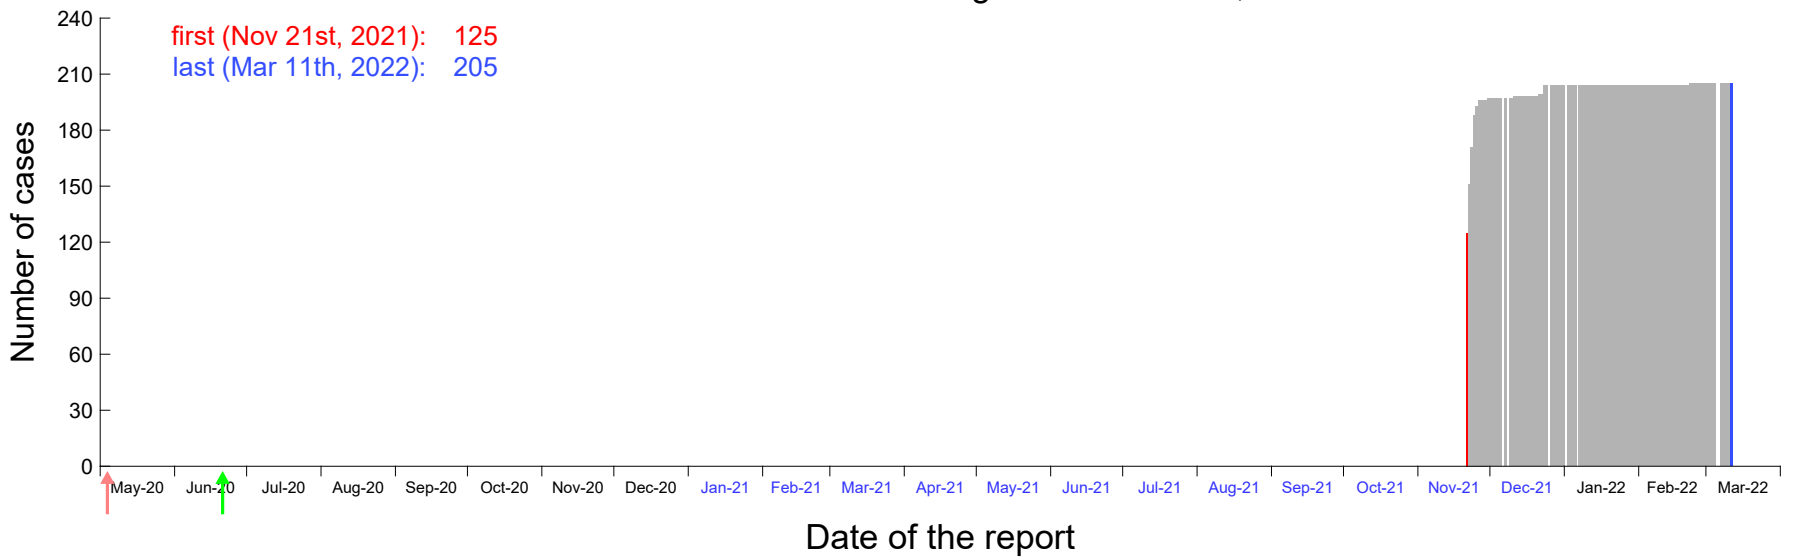

Evolution of the number of cases assigned to Nov 21st, 2021 in Madrid

Evolution of the number of cases assigned to Nov 20th, 2021 in Madrid