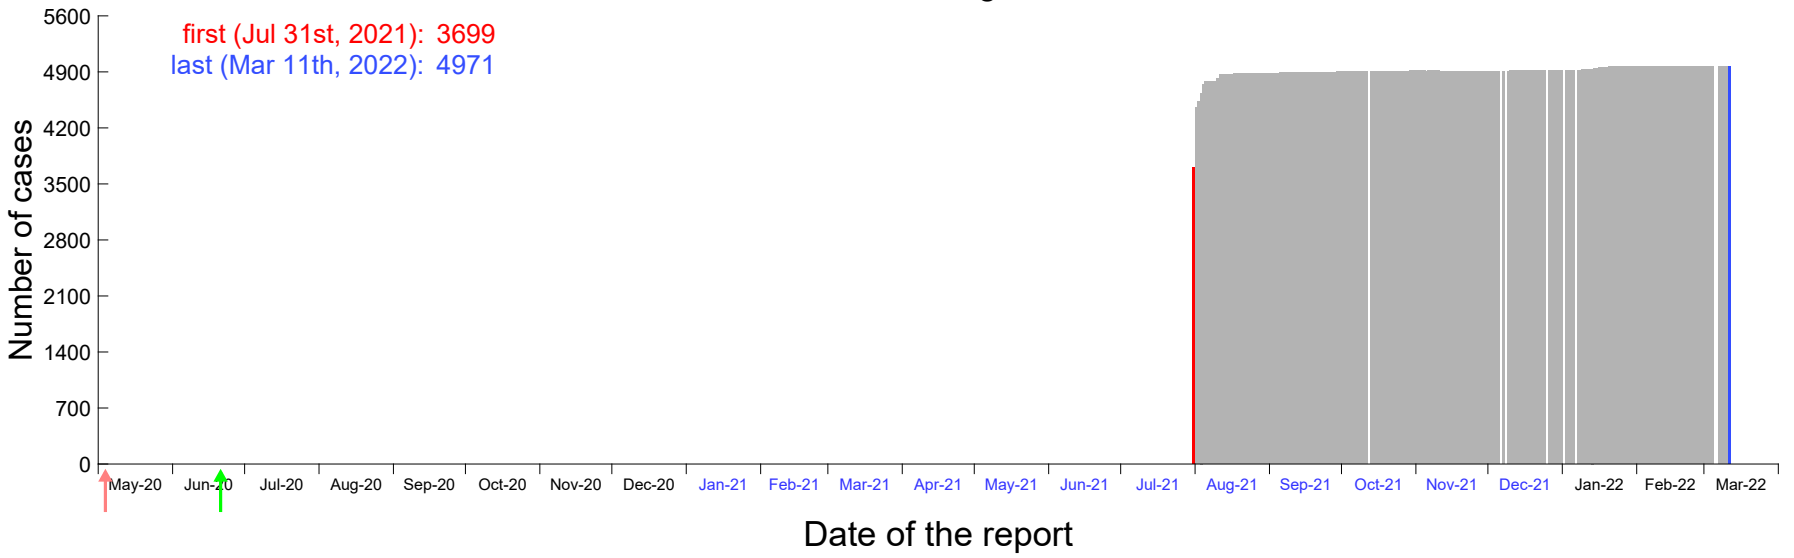

Evolution of the number of cases assigned to Jul 31st, 2021 in Madrid

Evolution of the number of cases assigned to Jul 30th, 2021 in Madrid