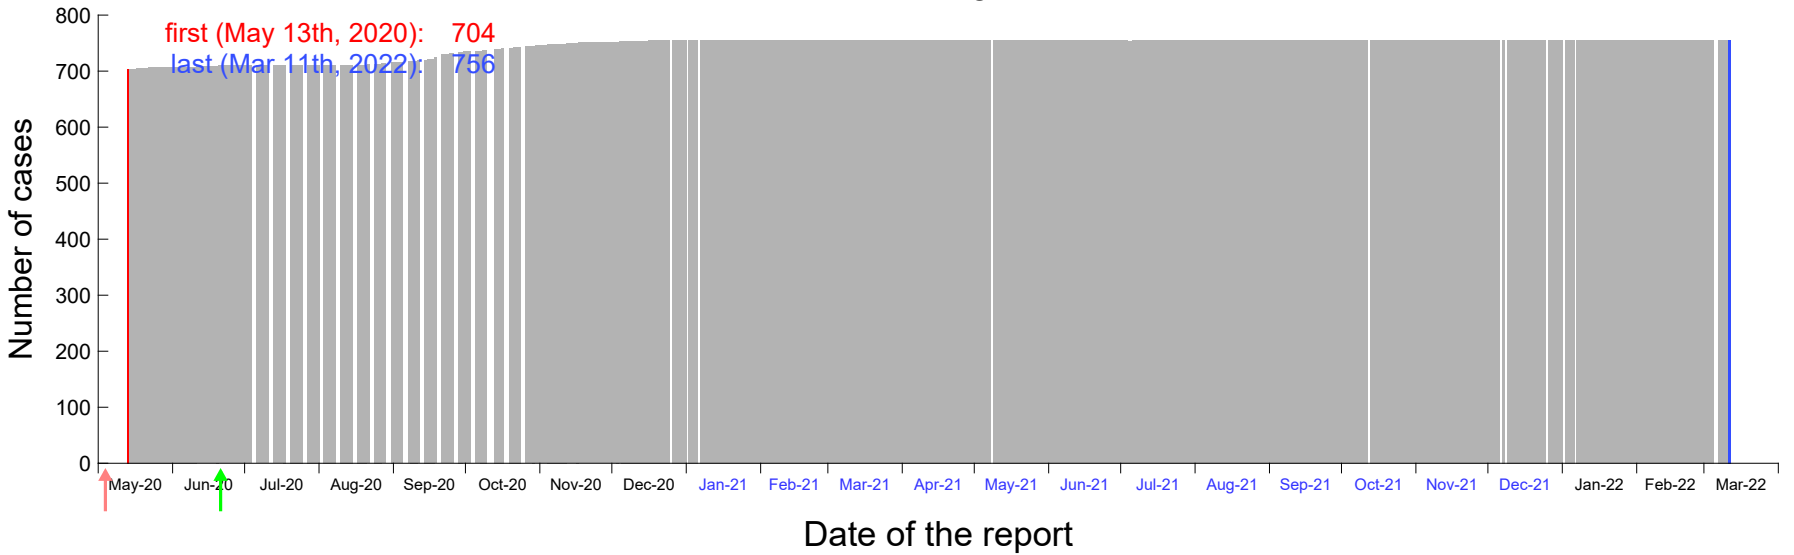

Evolution of the number of cases assigned to Mar 4th, 2020 in Madrid

Evolution of the number of cases assigned to Mar 5th, 2020 in Madrid

Evolution of the number of cases assigned to Mar 6th, 2020 in Madrid

Evolution of the number of cases assigned to Mar 7th, 2020 in Madrid

Evolution of the number of cases assigned to Mar 8th, 2020 in Madrid

Evolution of the number of cases assigned to Mar 9th, 2020 in Madrid

Evolution of the number of cases assigned to Mar 10th, 2020 in Madrid

Evolution of the number of cases assigned to Mar 11th, 2020 in Madrid

Evolution of the number of cases assigned to Mar 12th, 2020 in Madrid

Evolution of the number of cases assigned to Mar 13th, 2020 in Madrid

Evolution of the number of cases assigned to Mar 14th, 2020 in Madrid

Evolution of the number of cases assigned to Mar 15th, 2020 in Madrid