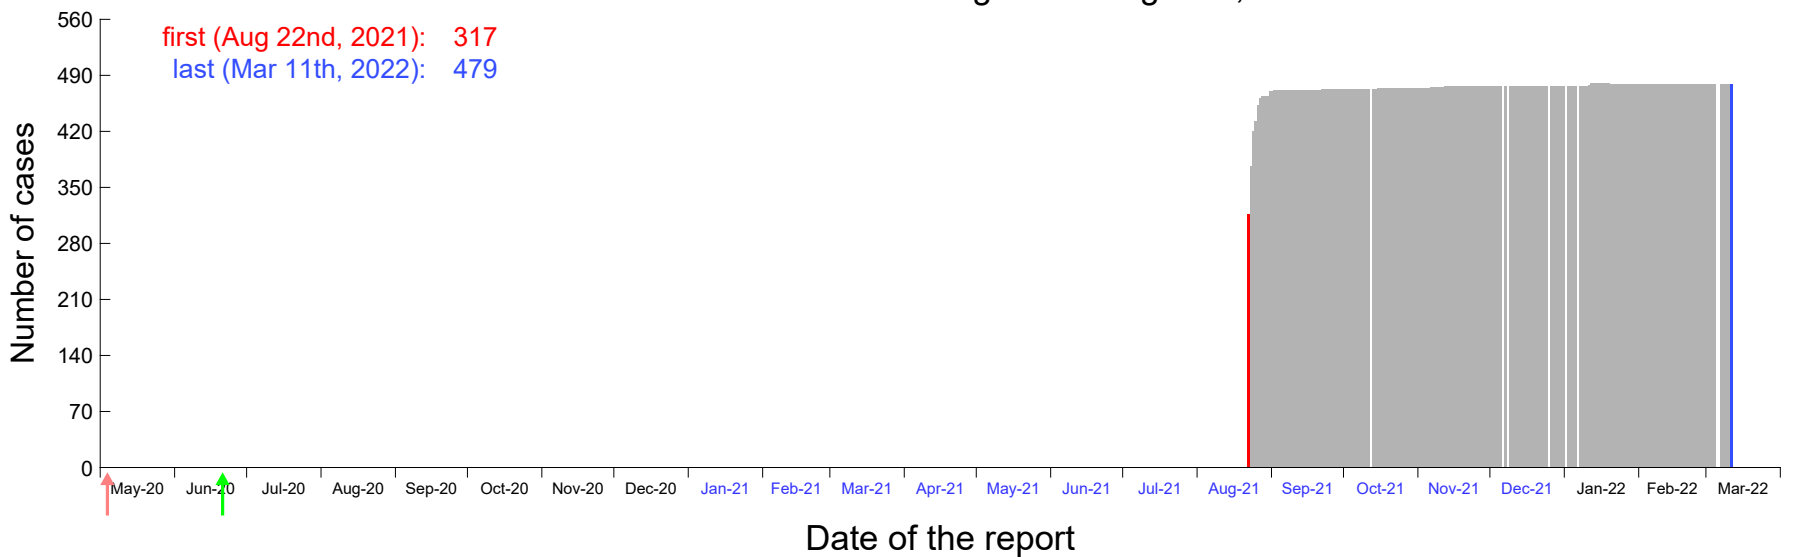

Evolution of the number of cases assigned to Aug 22nd, 2021 in Madrid

Evolution of the number of cases assigned to Aug 21st, 2021 in Madrid