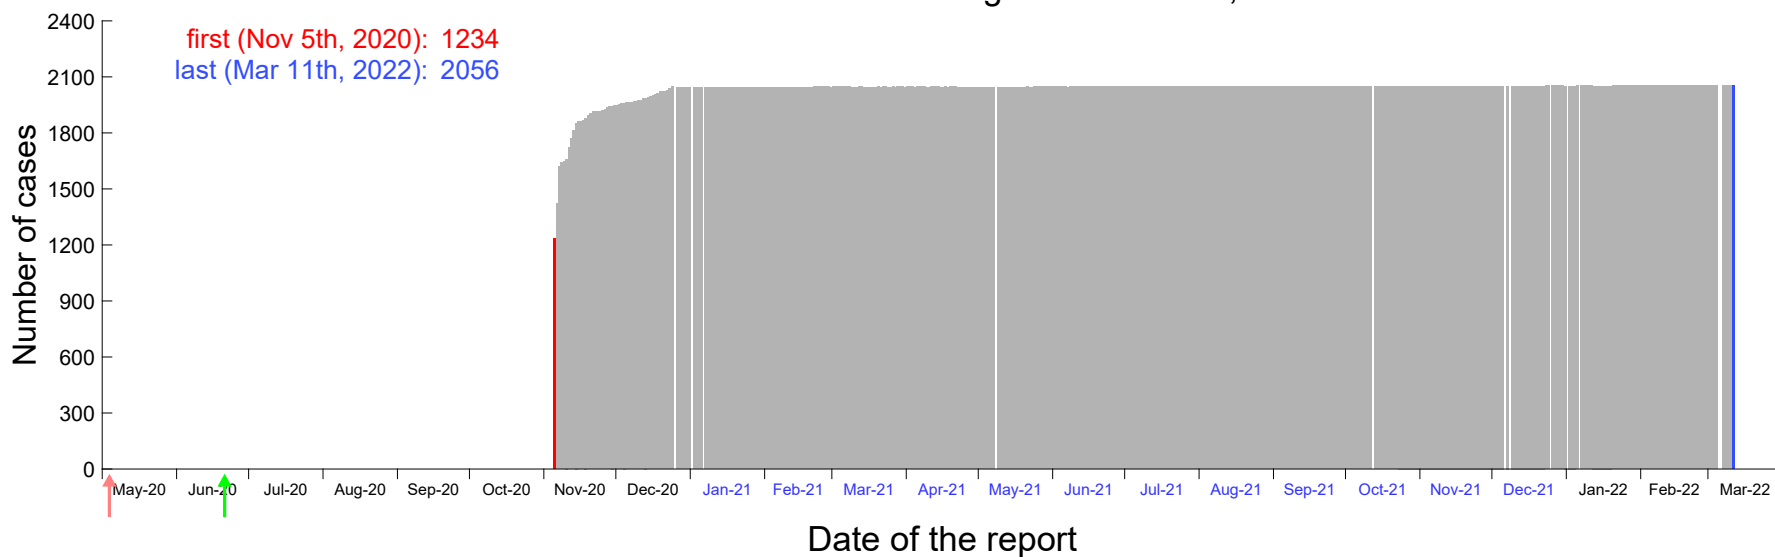

Evolution of the number of cases assigned to Nov 5th, 2020 in Madrid

Evolution of the number of cases assigned to Nov 4th, 2020 in Madrid