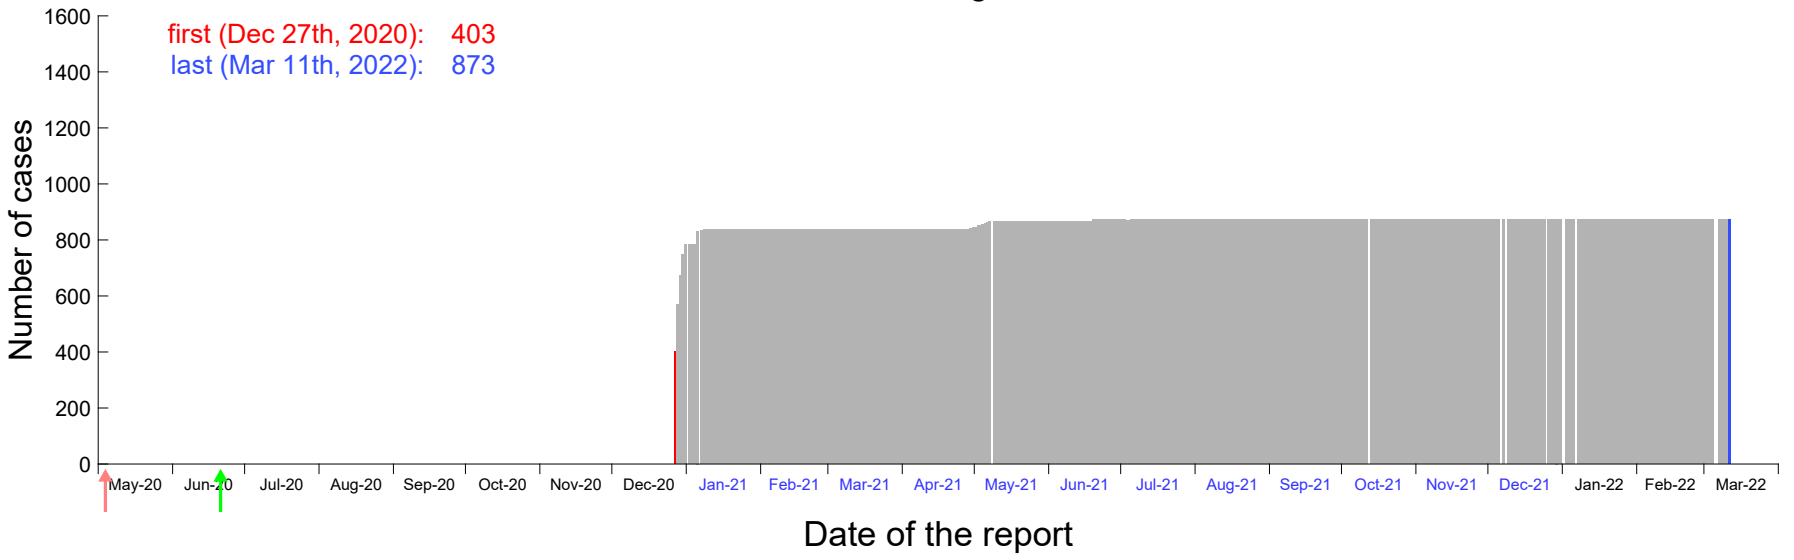

Evolution of the number of cases assigned to Dec 27th, 2020 in Madrid

Evolution of the number of cases assigned to Dec 26th, 2020 in Madrid