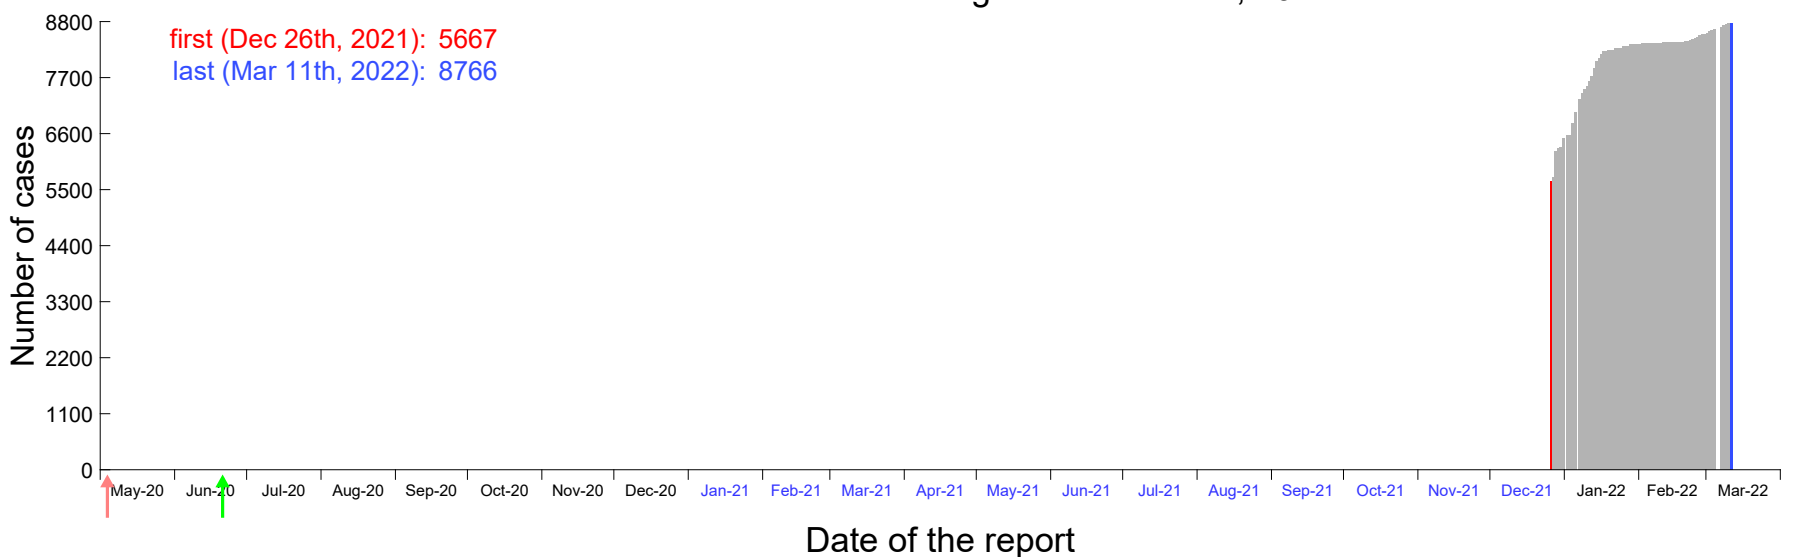

Evolution of the number of cases assigned to Dec 25th, 2021 in Madrid

Evolution of the number of cases assigned to Dec 24th, 2021 in Madrid