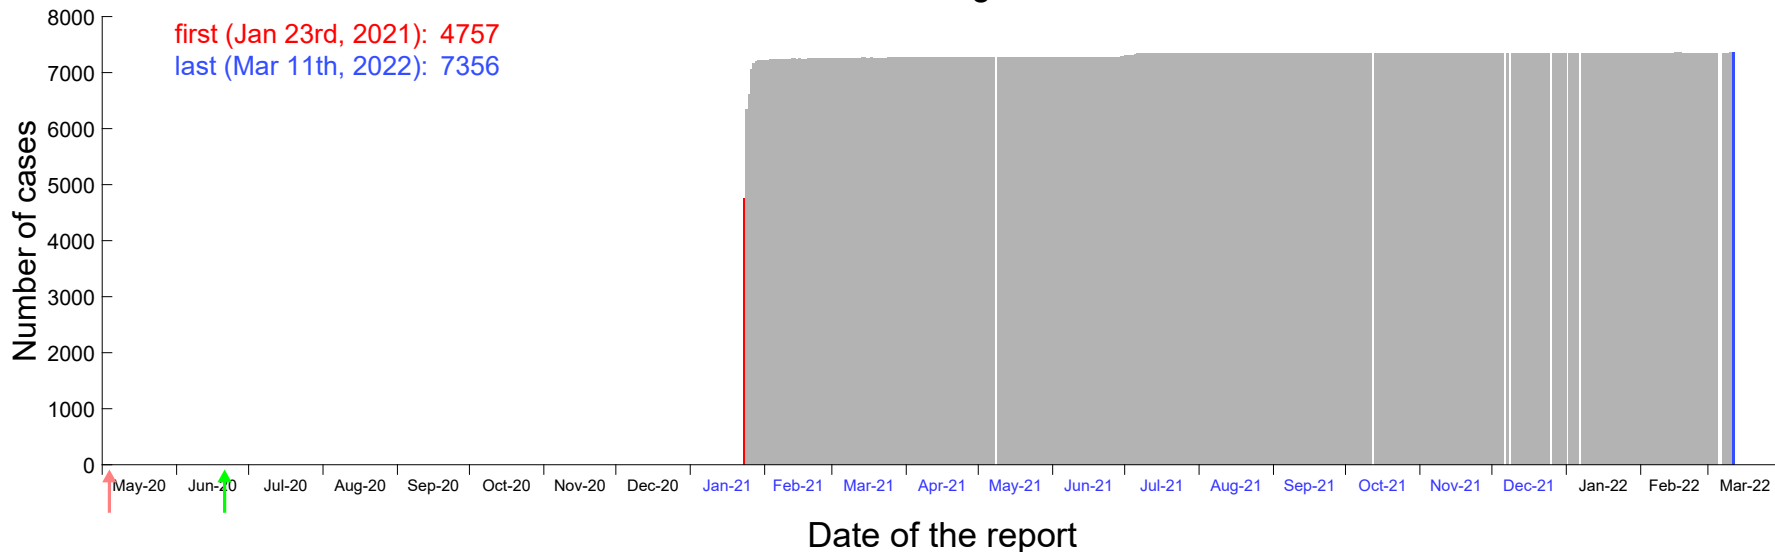

Evolution of the number of cases assigned to Jan 23rd, 2021 in Madrid

Evolution of the number of cases assigned to Jan 22nd, 2021 in Madrid