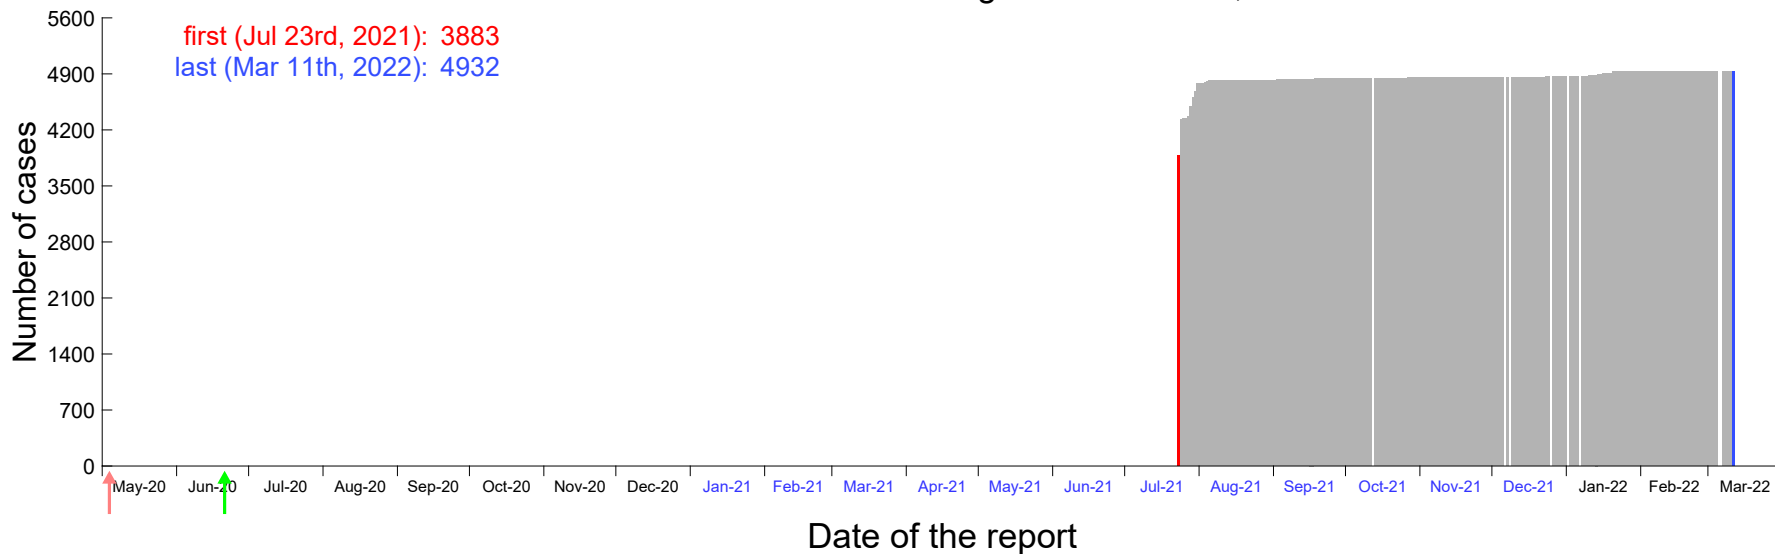

Evolution of the number of cases assigned to Jul 23rd, 2021 in Madrid

Evolution of the number of cases assigned to Jul 22nd, 2021 in Madrid