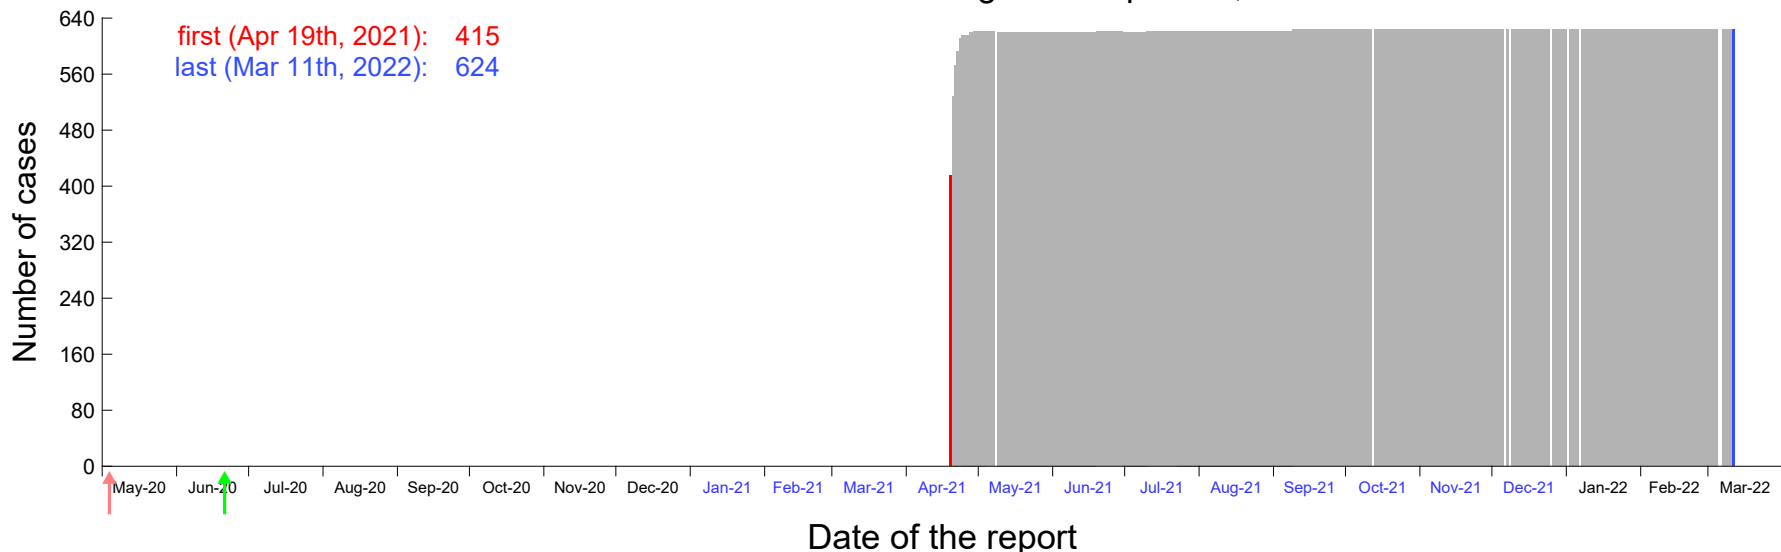

Evolution of the number of cases assigned to Apr 19th, 2021 in Madrid

Evolution of the number of cases assigned to Apr 18th, 2021 in Madrid