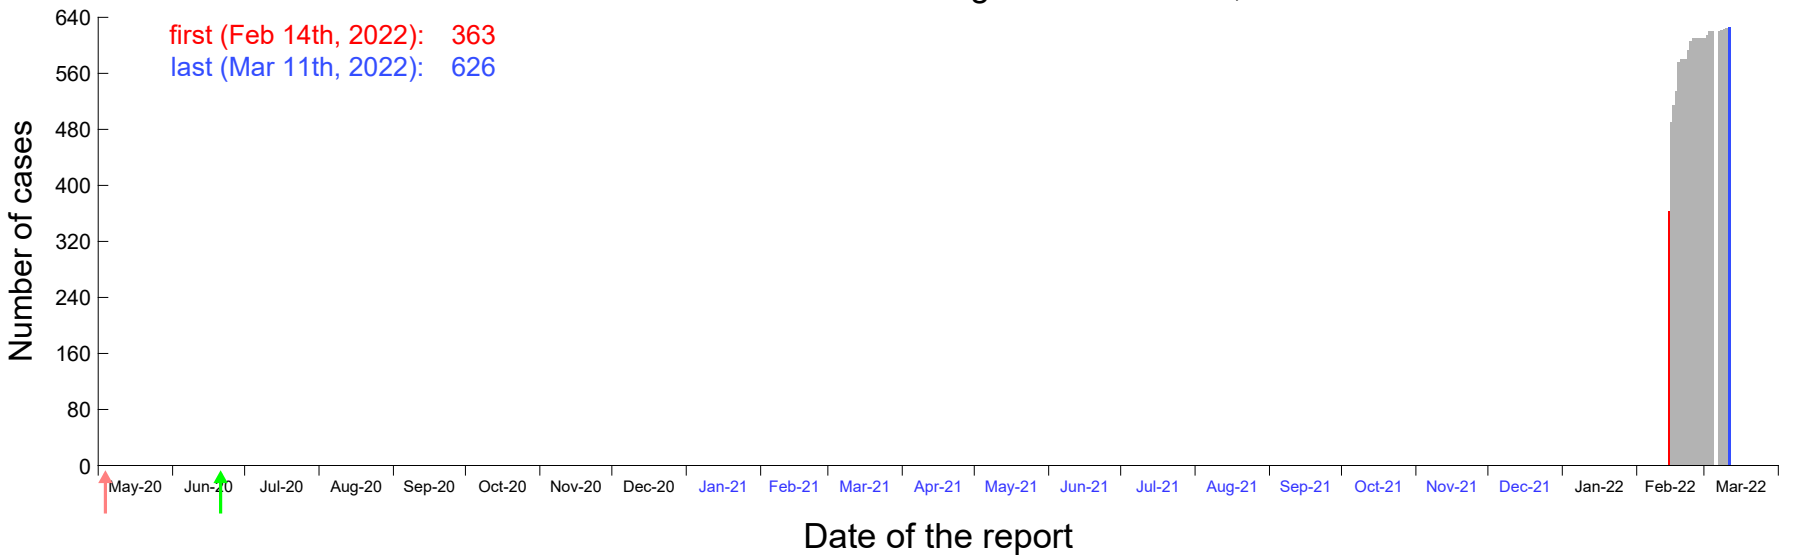

Evolution of the number of cases assigned to Feb 14th, 2022 in Madrid

Evolution of the number of cases assigned to Feb 13th, 2022 in Madrid