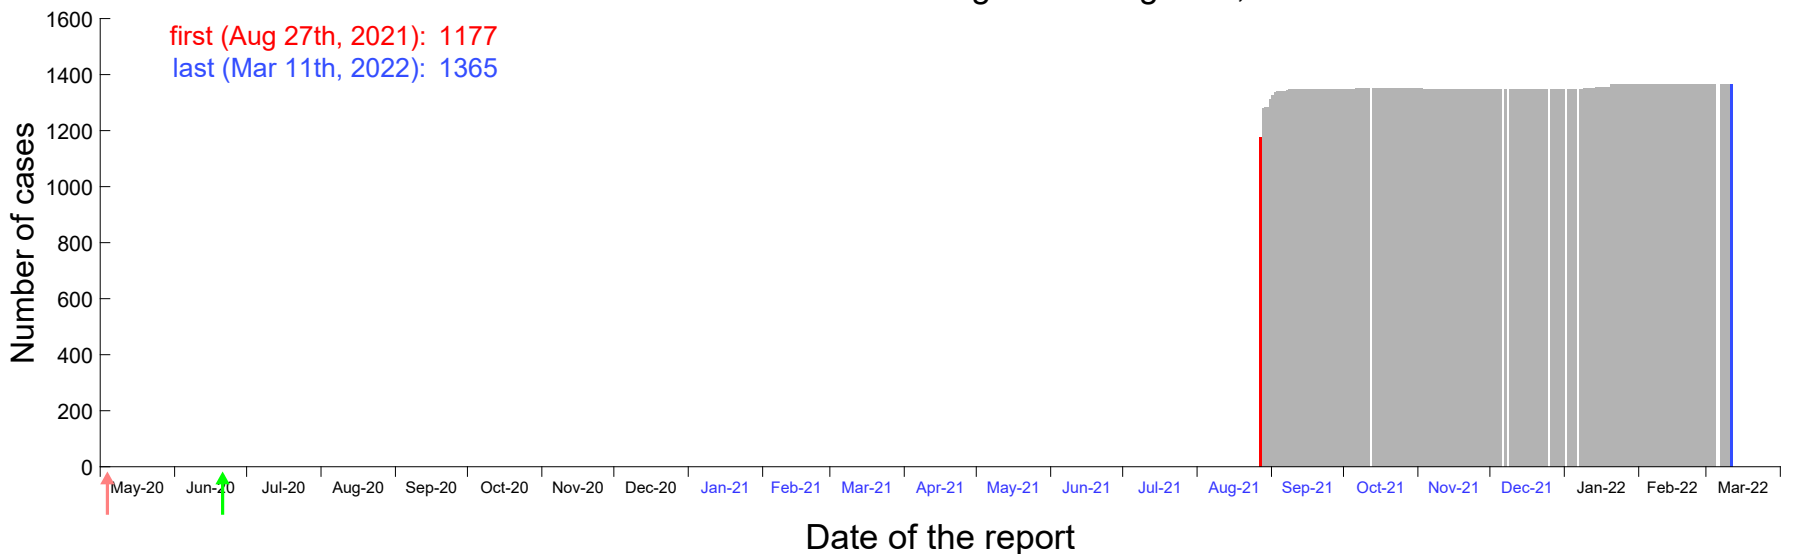

Evolution of the number of cases assigned to Aug 27th, 2021 in Madrid

Evolution of the number of cases assigned to Aug 26th, 2021 in Madrid