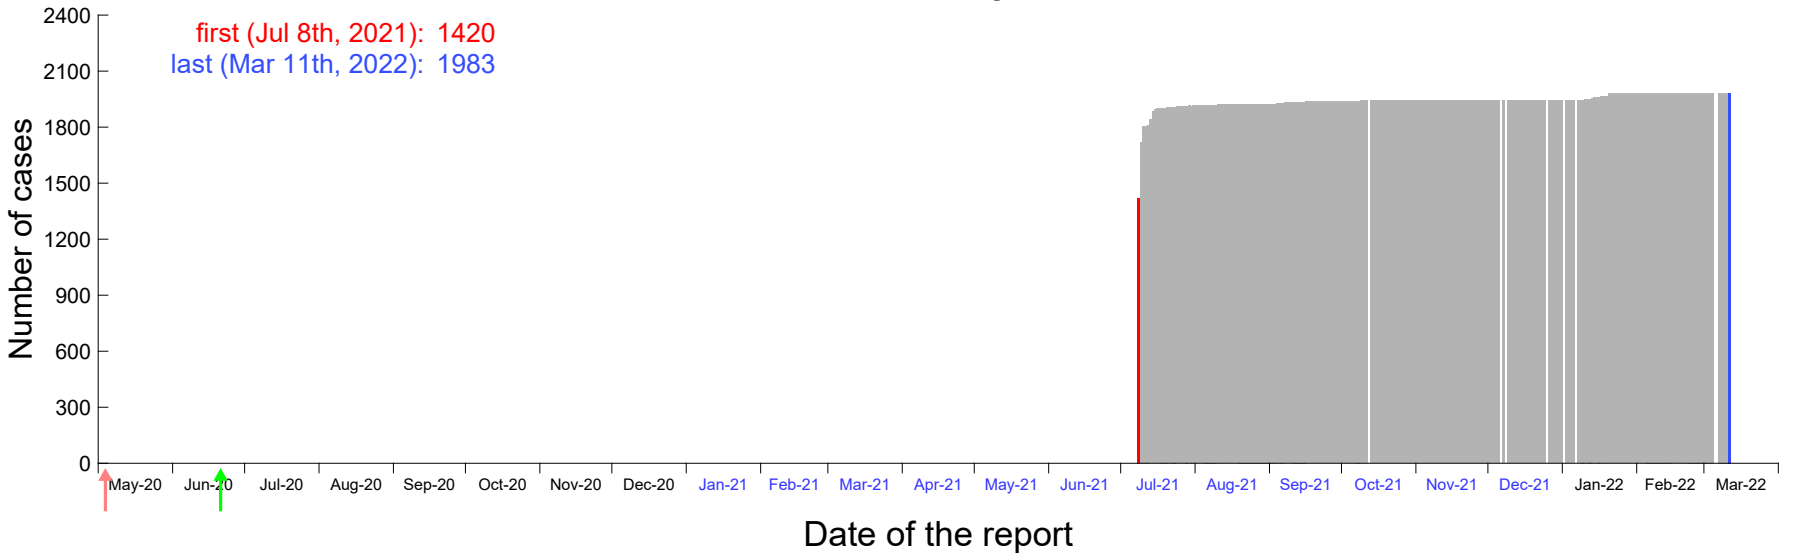

Evolution of the number of cases assigned to Jul 8th, 2021 in Madrid

Evolution of the number of cases assigned to Jul 7th, 2021 in Madrid