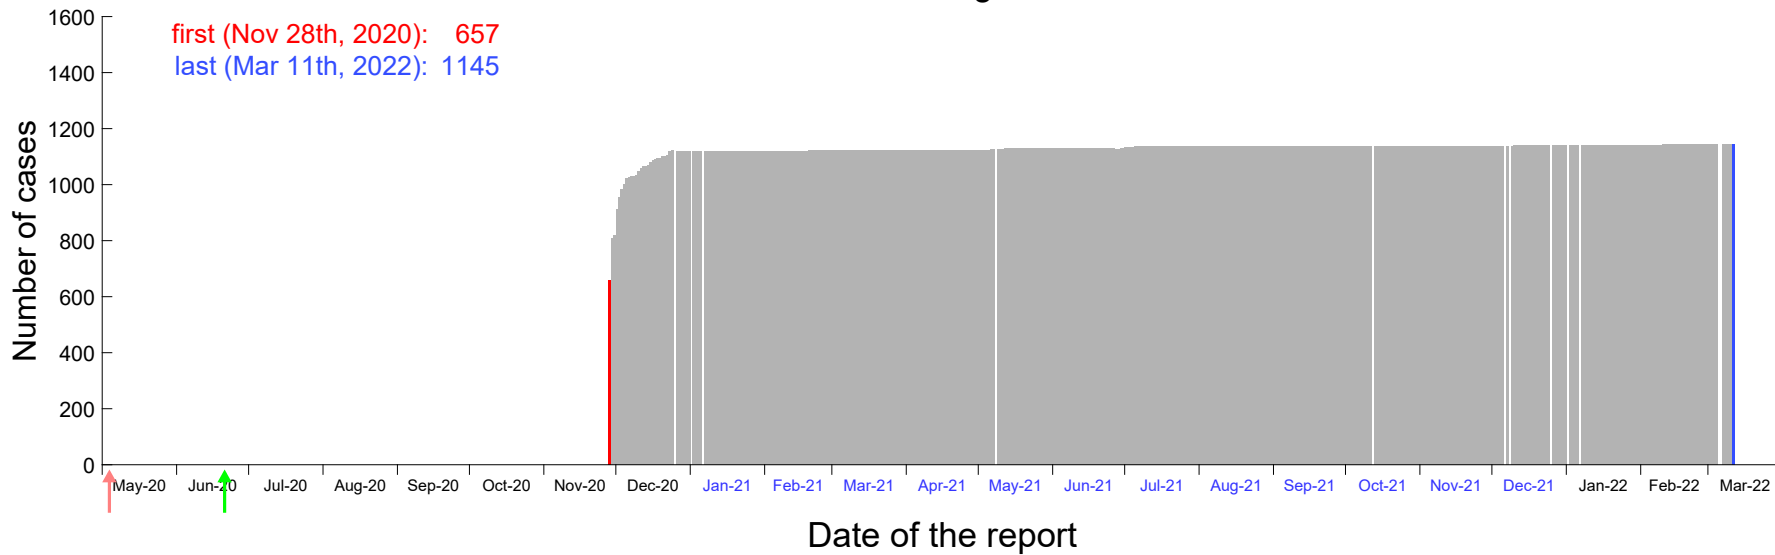

Evolution of the number of cases assigned to Nov 28th, 2020 in Madrid

Evolution of the number of cases assigned to Nov 27th, 2020 in Madrid