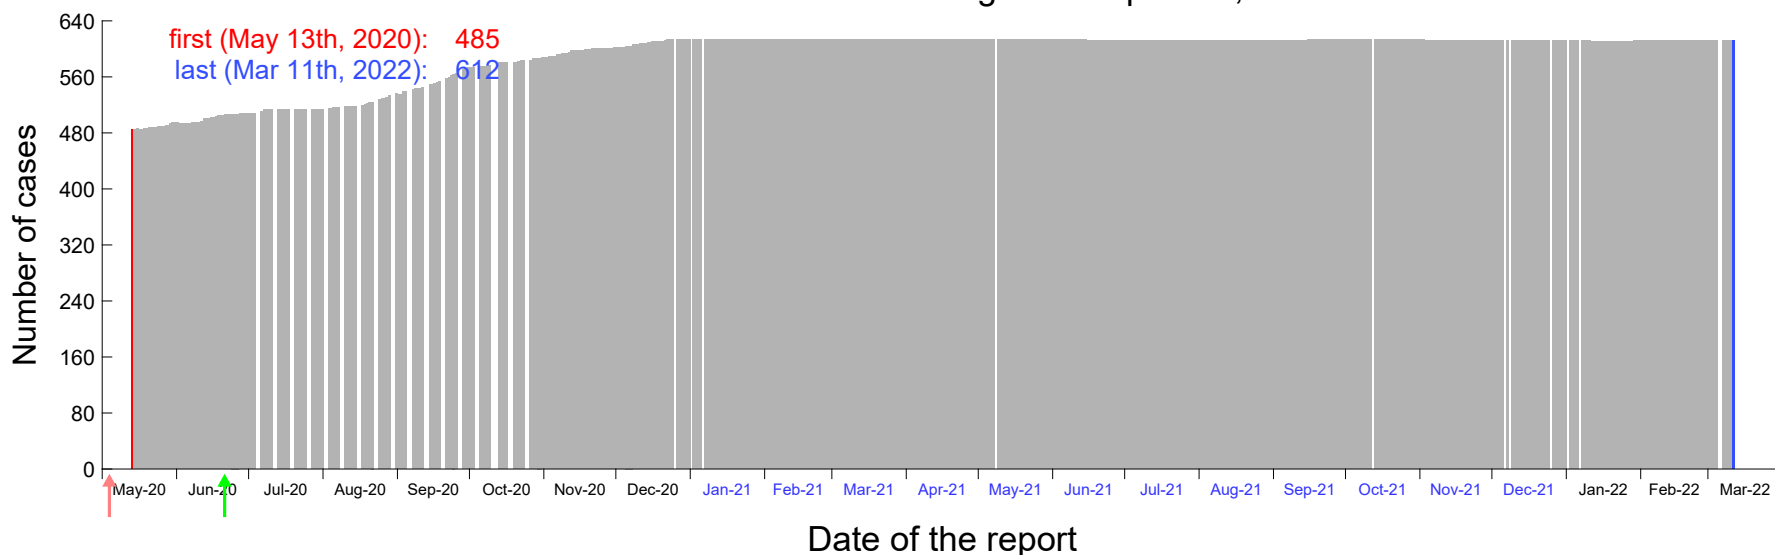

Evolution of the number of cases assigned to Apr 12th, 2020 in Madrid

Evolution of the number of cases assigned to Apr 13th, 2020 in Madrid

Evolution of the number of cases assigned to Apr 14th, 2020 in Madrid

Evolution of the number of cases assigned to Apr 15th, 2020 in Madrid

Evolution of the number of cases assigned to Apr 16th, 2020 in Madrid

Evolution of the number of cases assigned to Apr 17th, 2020 in Madrid

Evolution of the number of cases assigned to Apr 18th, 2020 in Madrid

Evolution of the number of cases assigned to Apr 19th, 2020 in Madrid

Evolution of the number of cases assigned to Apr 20th, 2020 in Madrid