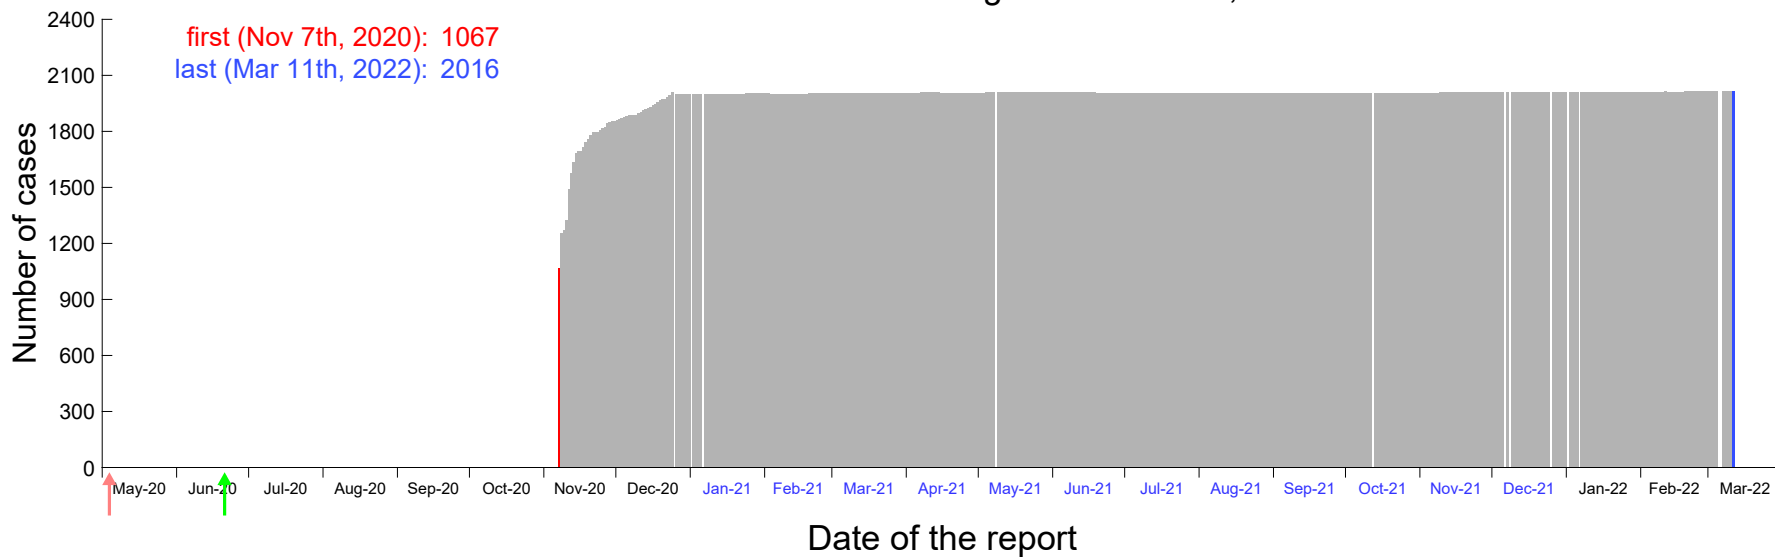

Evolution of the number of cases assigned to Nov 7th, 2020 in Madrid

Evolution of the number of cases assigned to Nov 6th, 2020 in Madrid