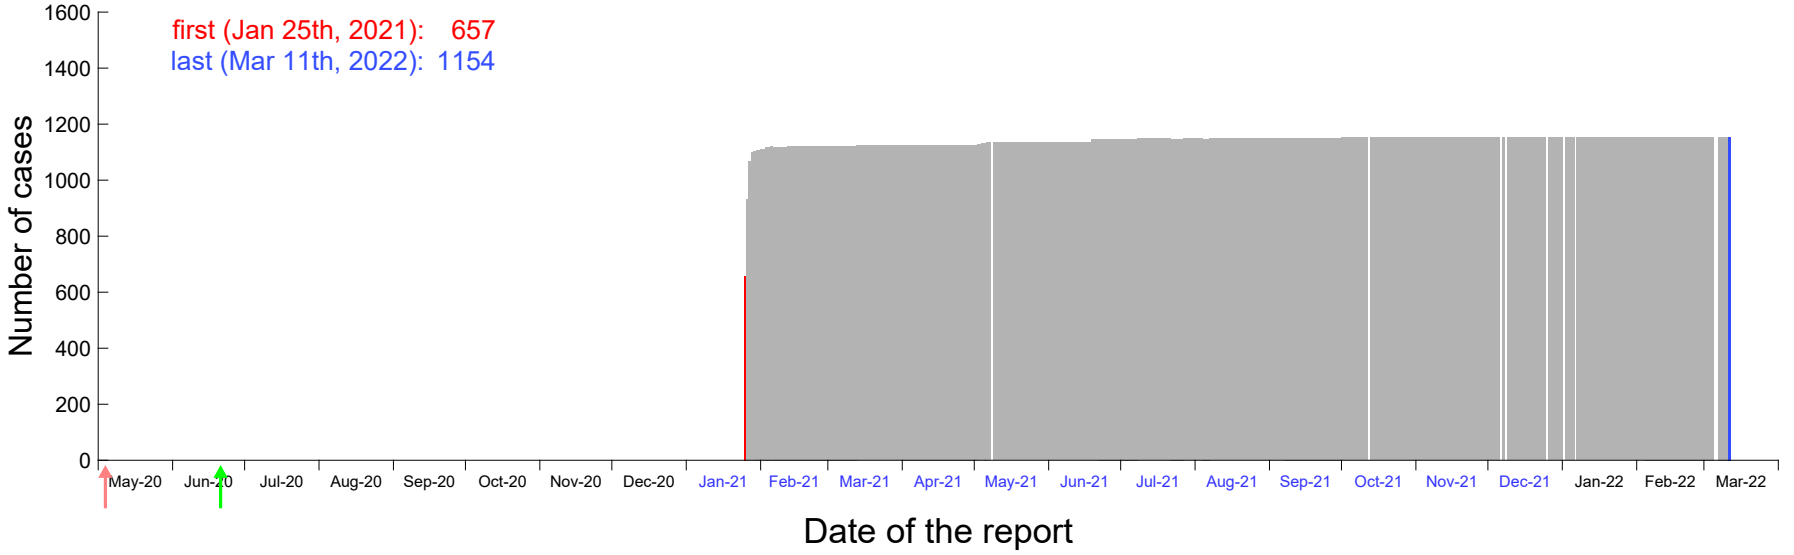

Evolution of the number of cases assigned to Jan 25th, 2021 in Madrid

Evolution of the number of cases assigned to Jan 24th, 2021 in Madrid