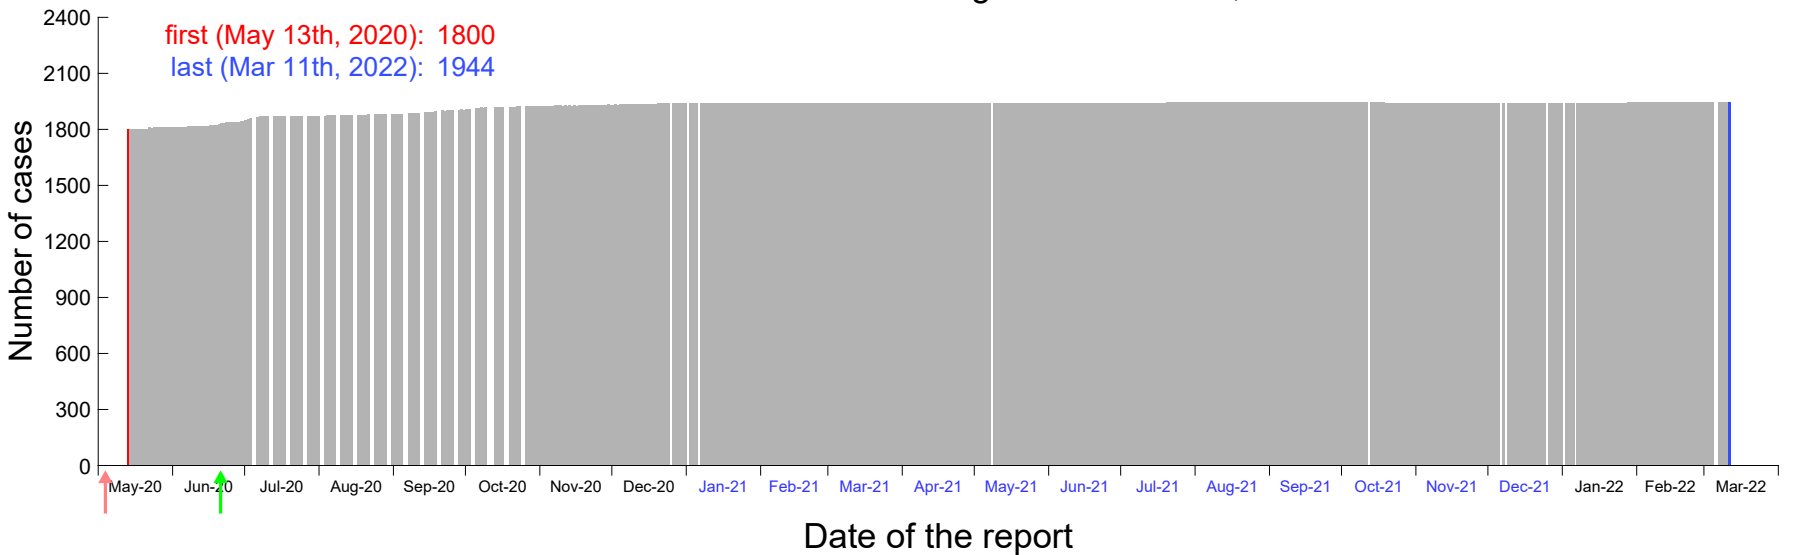

Evolution of the number of cases assigned to Mar 22nd, 2020 in Madrid

Evolution of the number of cases assigned to Mar 23rd, 2020 in Madrid

Evolution of the number of cases assigned to Mar 24th, 2020 in Madrid

Evolution of the number of cases assigned to Mar 25th, 2020 in Madrid

Evolution of the number of cases assigned to Mar 26th, 2020 in Madrid

Evolution of the number of cases assigned to Mar 27th, 2020 in Madrid

Evolution of the number of cases assigned to Mar 28th, 2020 in Madrid

Evolution of the number of cases assigned to Mar 29th, 2020 in Madrid

Evolution of the number of cases assigned to Mar 30th, 2020 in Madrid

Evolution of the number of cases assigned to Mar 31st, 2020 in Madrid

Evolution of the number of cases assigned to Apr 1st, 2020 in Madrid

Evolution of the number of cases assigned to Apr 2nd, 2020 in Madrid