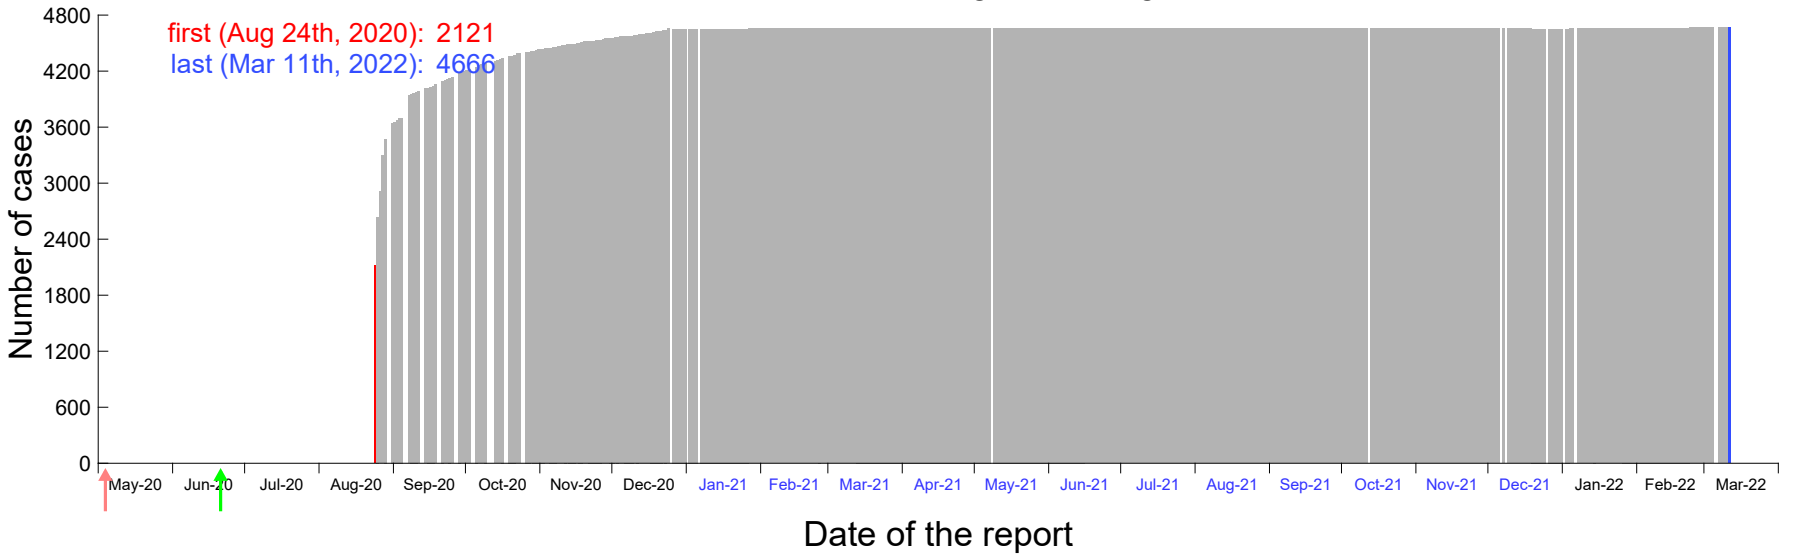

Evolution of the number of cases assigned to Aug 22nd, 2020 in Madrid

Evolution of the number of cases assigned to Aug 21st, 2020 in Madrid