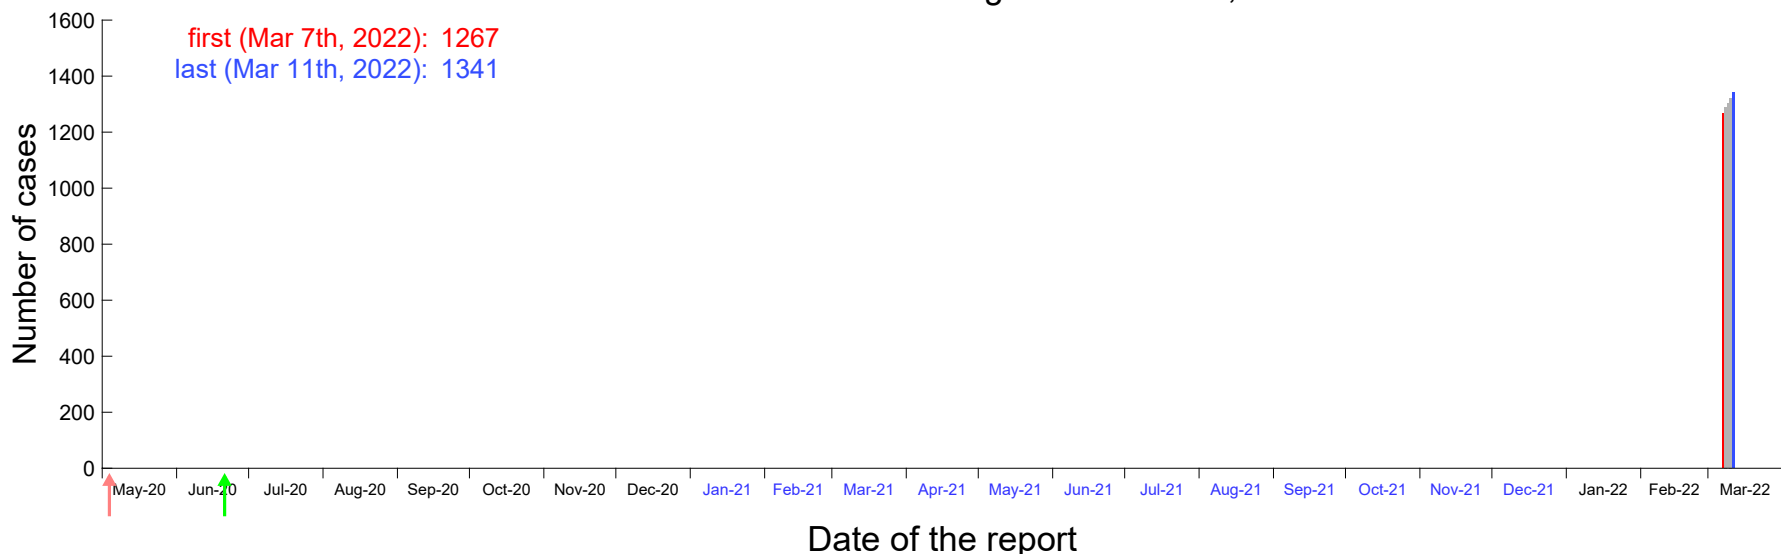

Evolution of the number of cases assigned to Mar 5th, 2022 in Madrid

Evolution of the number of cases assigned to Mar 4th, 2022 in Madrid