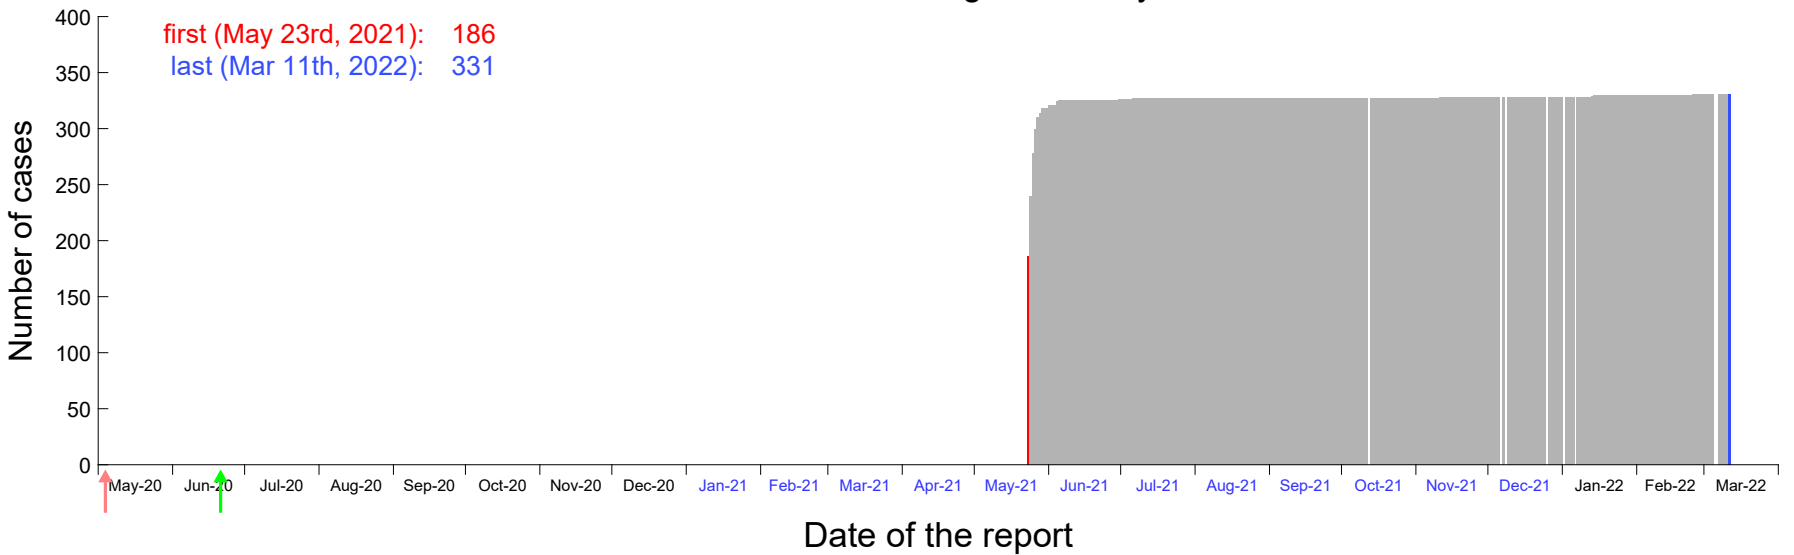

Evolution of the number of cases assigned to May 23rd, 2021 in Madrid

Evolution of the number of cases assigned to May 22nd, 2021 in Madrid