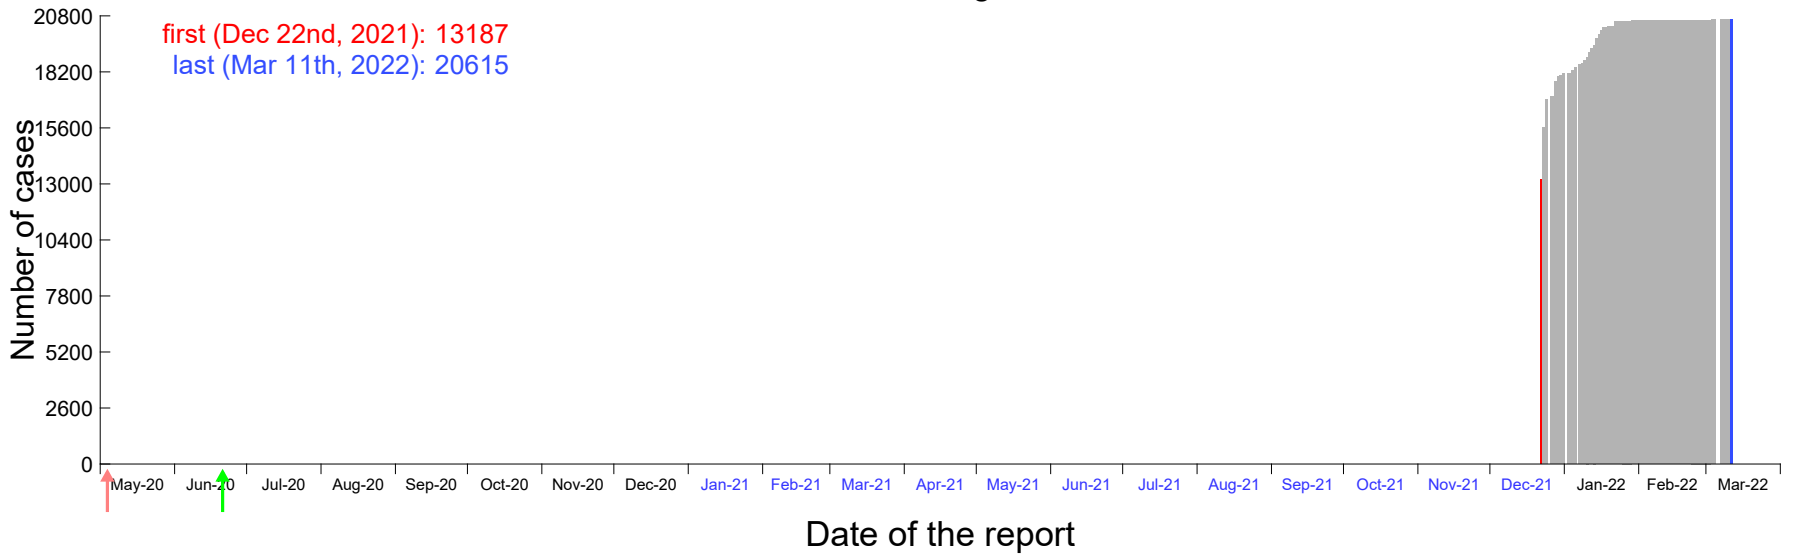

Evolution of the number of cases assigned to Dec 22nd, 2021 in Madrid

Evolution of the number of cases assigned to Dec 21st, 2021 in Madrid