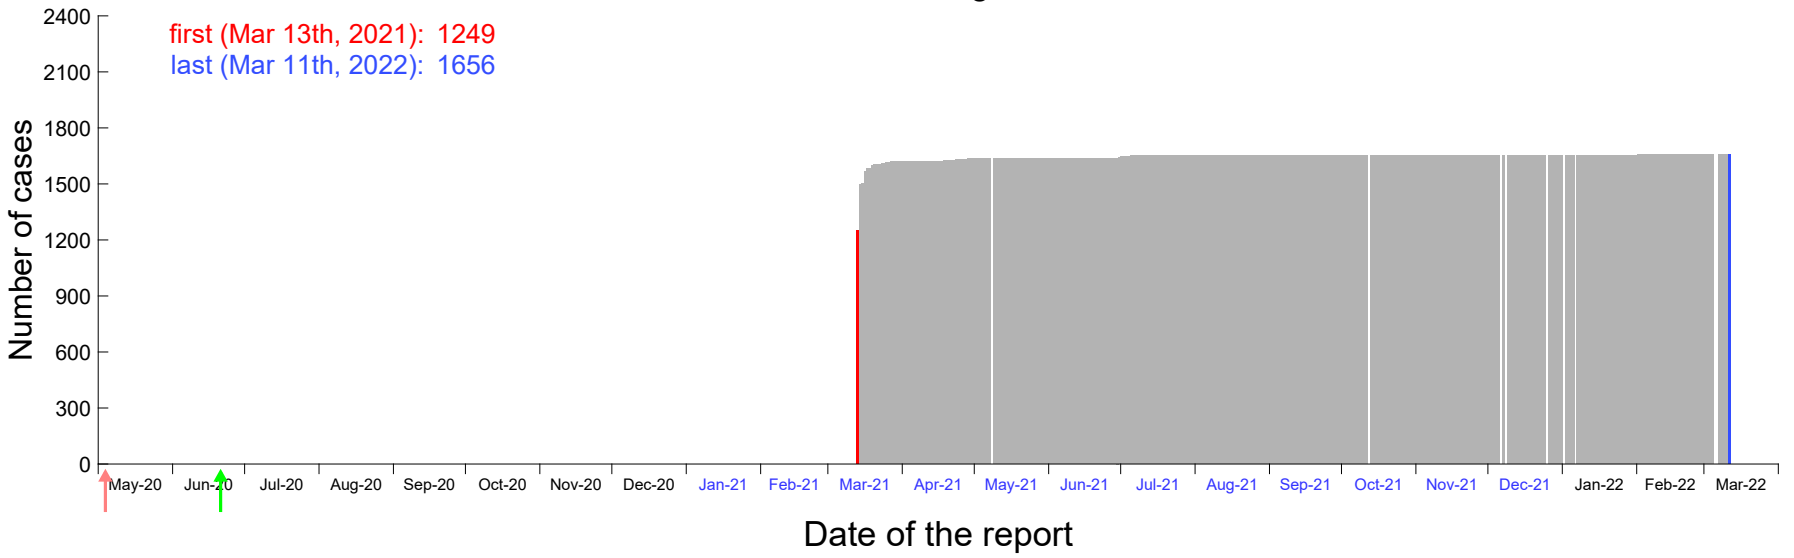

Evolution of the number of cases assigned to Mar 13th, 2021 in Madrid

Evolution of the number of cases assigned to Mar 12th, 2021 in Madrid