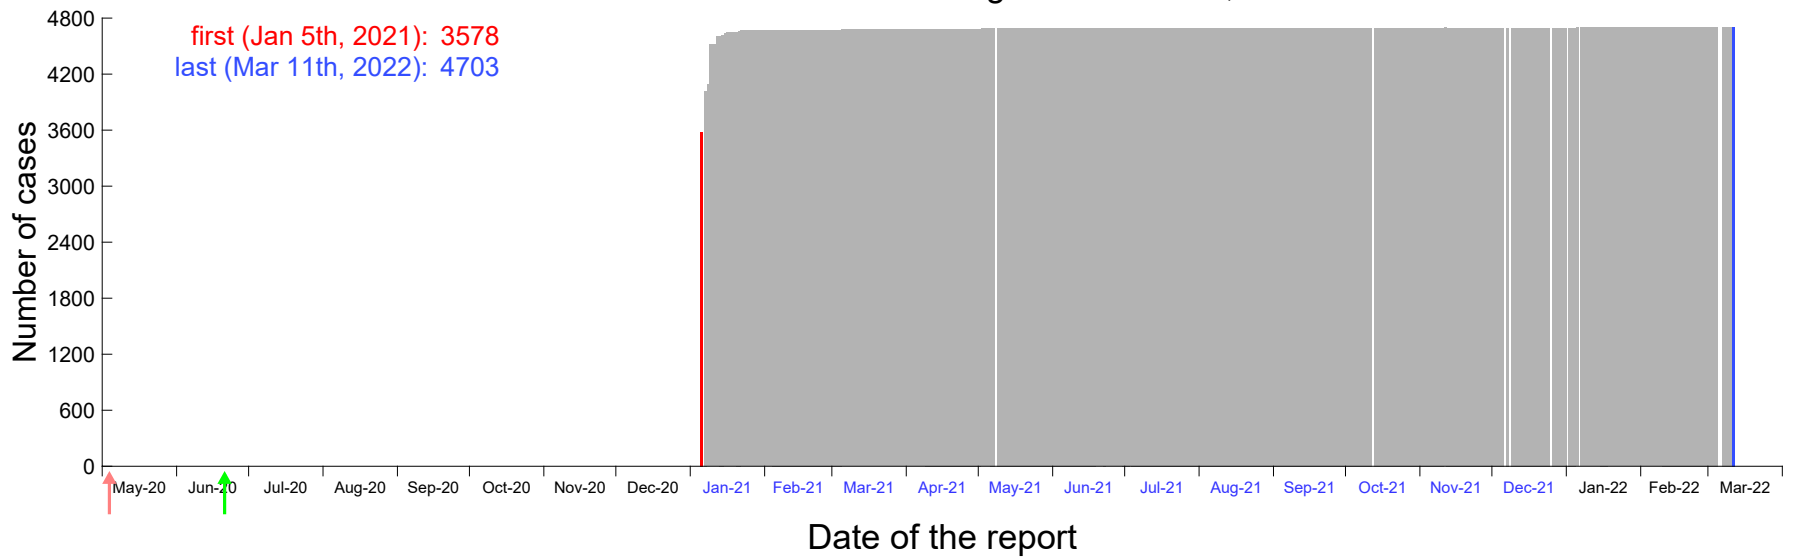

Evolution of the number of cases assigned to Jan 5th, 2021 in Madrid

Evolution of the number of cases assigned to Jan 4th, 2021 in Madrid