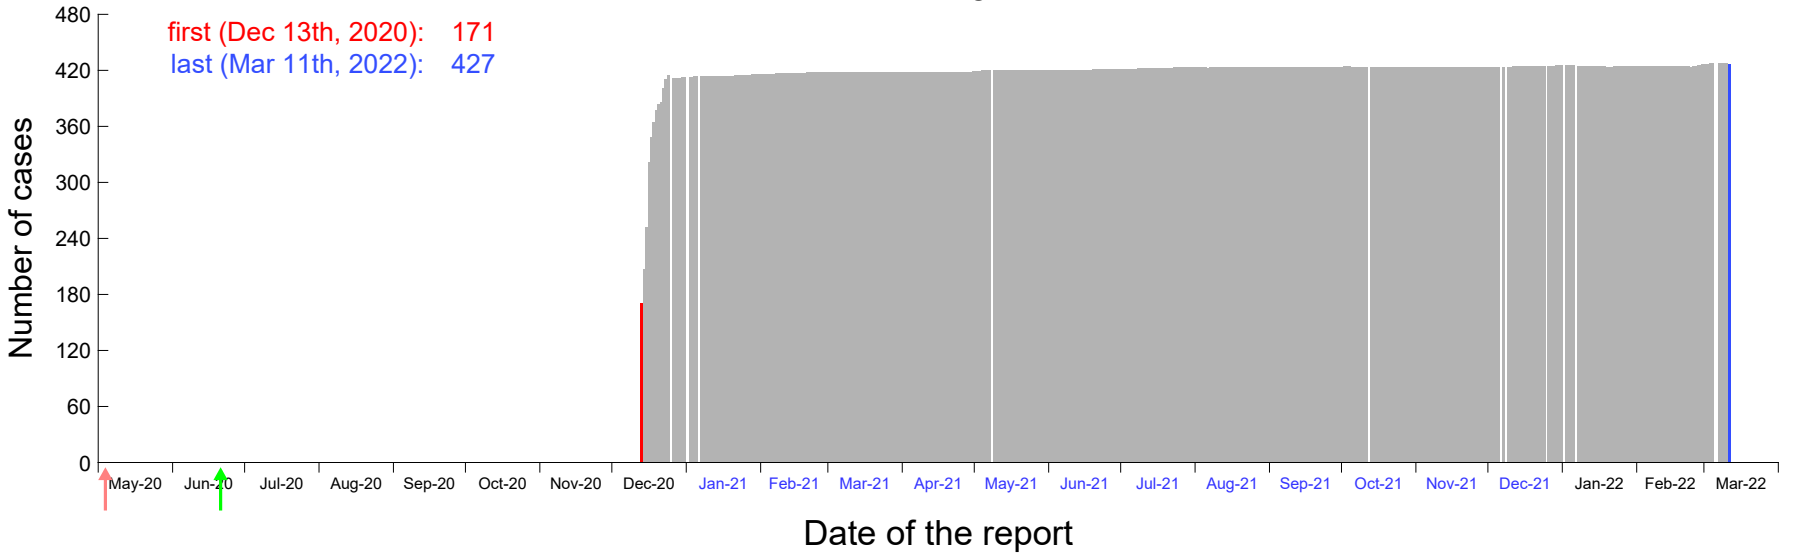

Evolution of the number of cases assigned to Dec 13th, 2020 in Madrid

Evolution of the number of cases assigned to Dec 12th, 2020 in Madrid