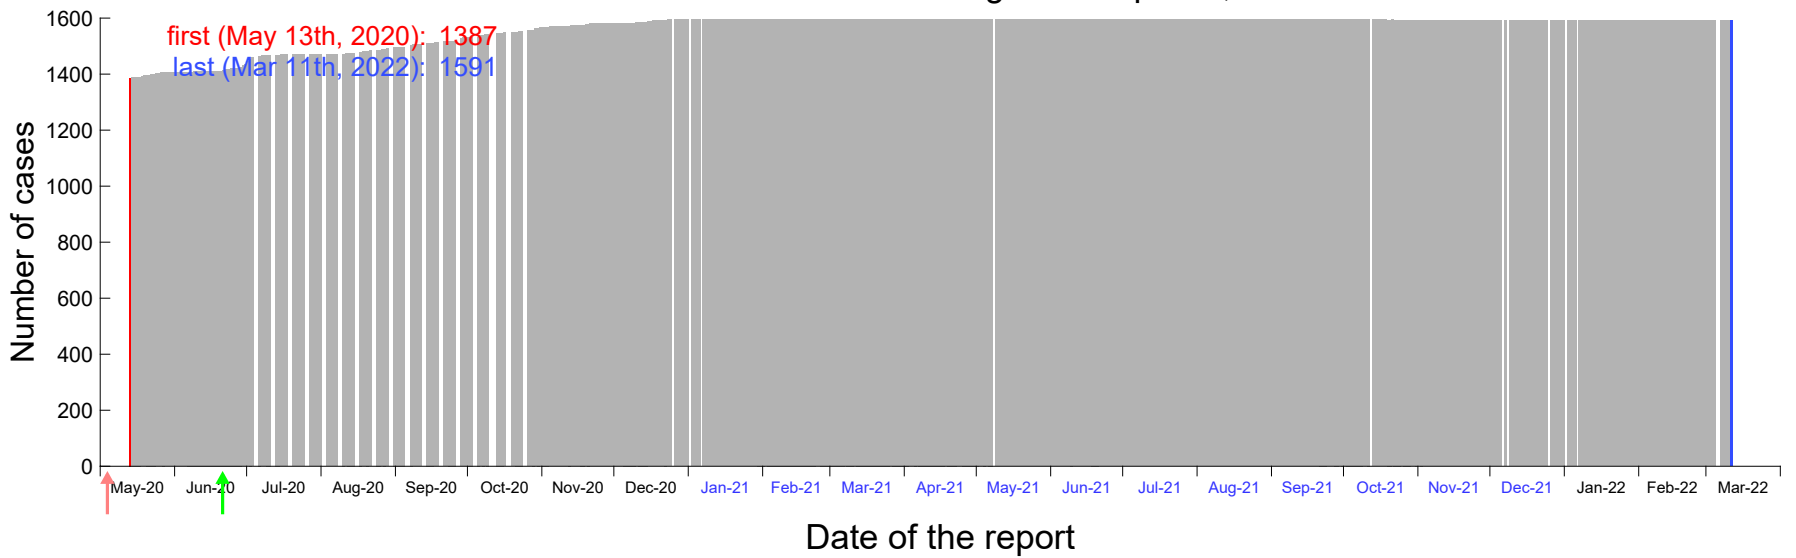

Evolution of the number of cases assigned to Mar 28th, 2020 in Madrid

Evolution of the number of cases assigned to Mar 29th, 2020 in Madrid

Evolution of the number of cases assigned to Mar 30th, 2020 in Madrid

Evolution of the number of cases assigned to Mar 31st, 2020 in Madrid

Evolution of the number of cases assigned to Apr 1st, 2020 in Madrid

Evolution of the number of cases assigned to Apr 2nd, 2020 in Madrid

Evolution of the number of cases assigned to Apr 3rd, 2020 in Madrid

Evolution of the number of cases assigned to Apr 4th, 2020 in Madrid

Evolution of the number of cases assigned to Apr 5th, 2020 in Madrid

Evolution of the number of cases assigned to Apr 6th, 2020 in Madrid

Evolution of the number of cases assigned to Apr 7th, 2020 in Madrid

Evolution of the number of cases assigned to Apr 8th, 2020 in Madrid