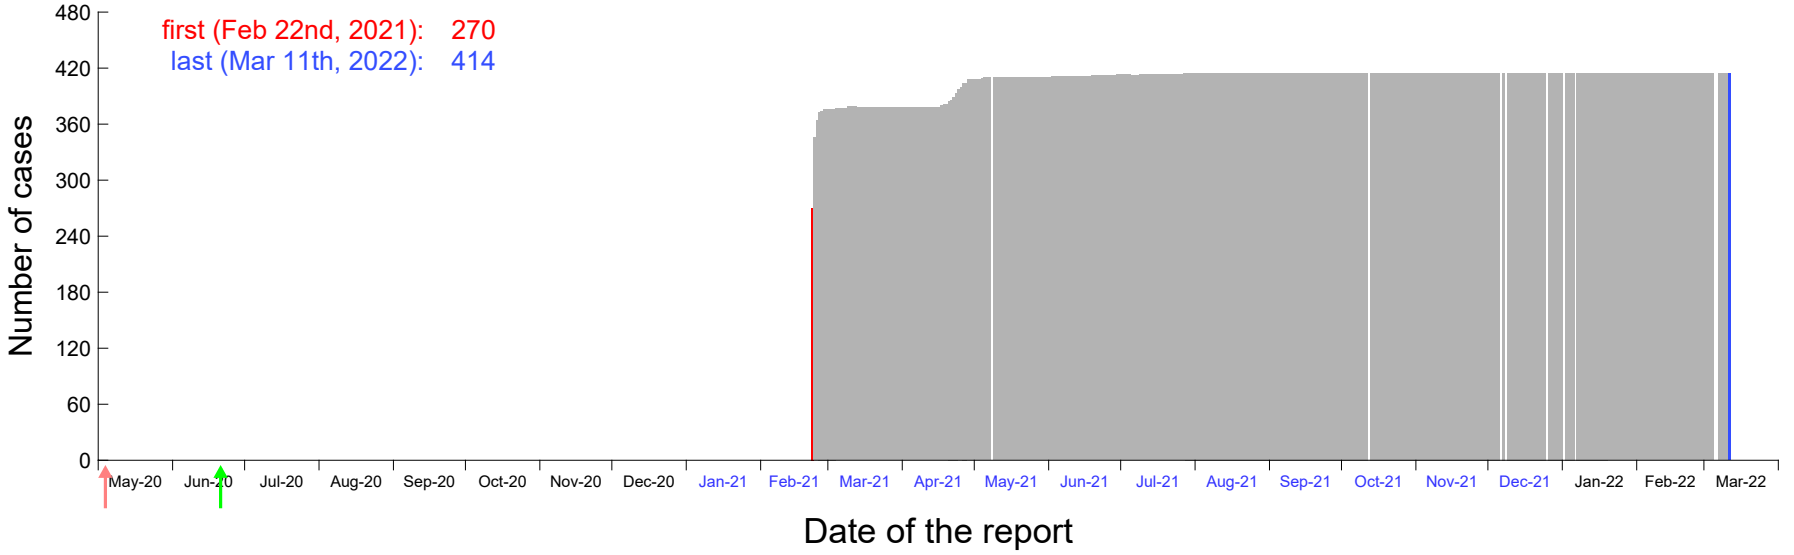

Evolution of the number of cases assigned to Feb 22nd, 2021 in Madrid

Evolution of the number of cases assigned to Feb 21st, 2021 in Madrid