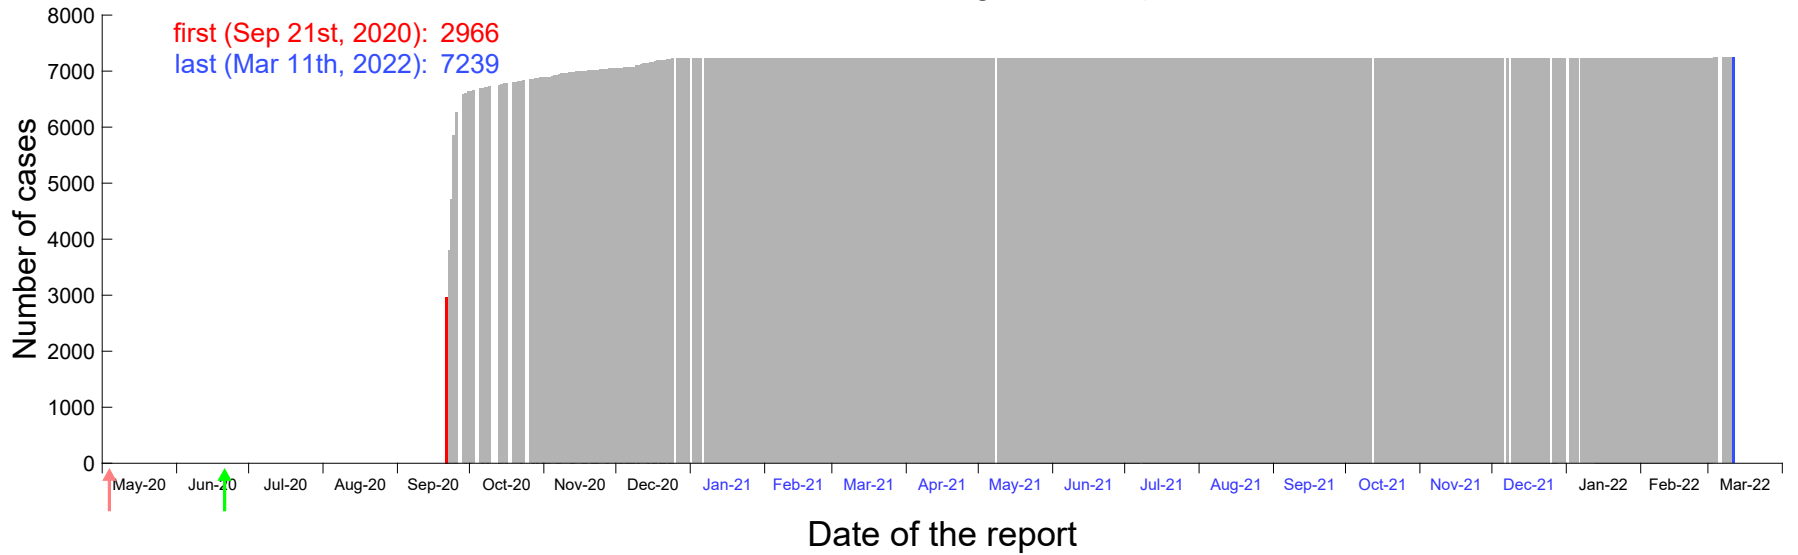

Evolution of the number of cases assigned to Sep 19th, 2020 in Madrid

Evolution of the number of cases assigned to Sep 18th, 2020 in Madrid