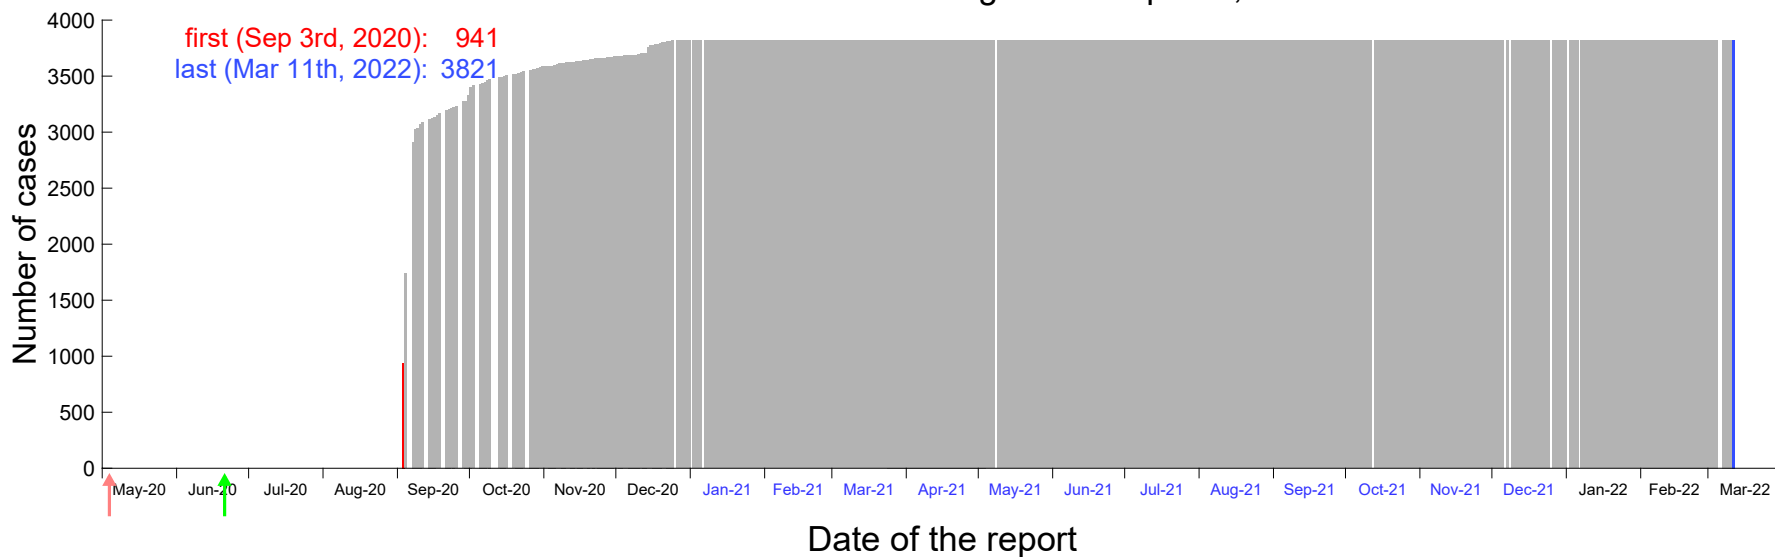

Evolution of the number of cases assigned to Sep 3rd, 2020 in Madrid

Evolution of the number of cases assigned to Sep 2nd, 2020 in Madrid