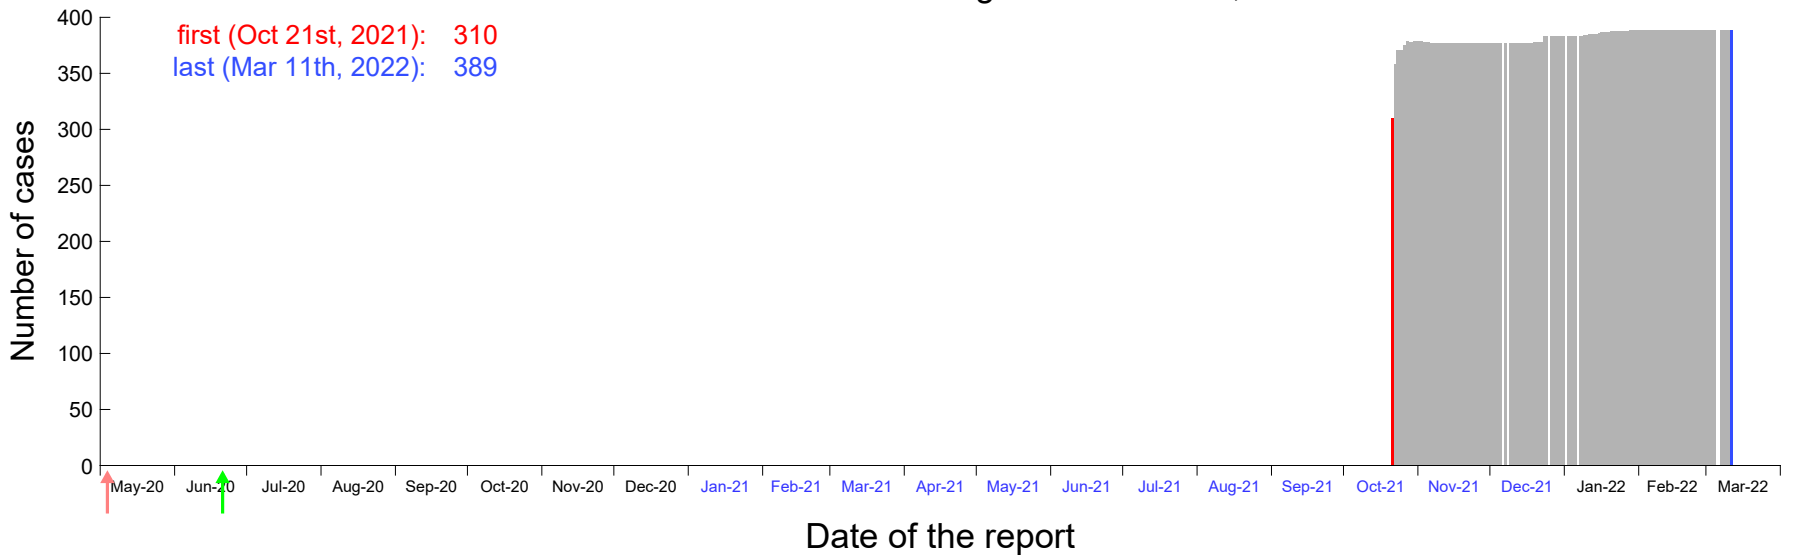

Evolution of the number of cases assigned to Oct 21st, 2021 in Madrid

Evolution of the number of cases assigned to Oct 20th, 2021 in Madrid