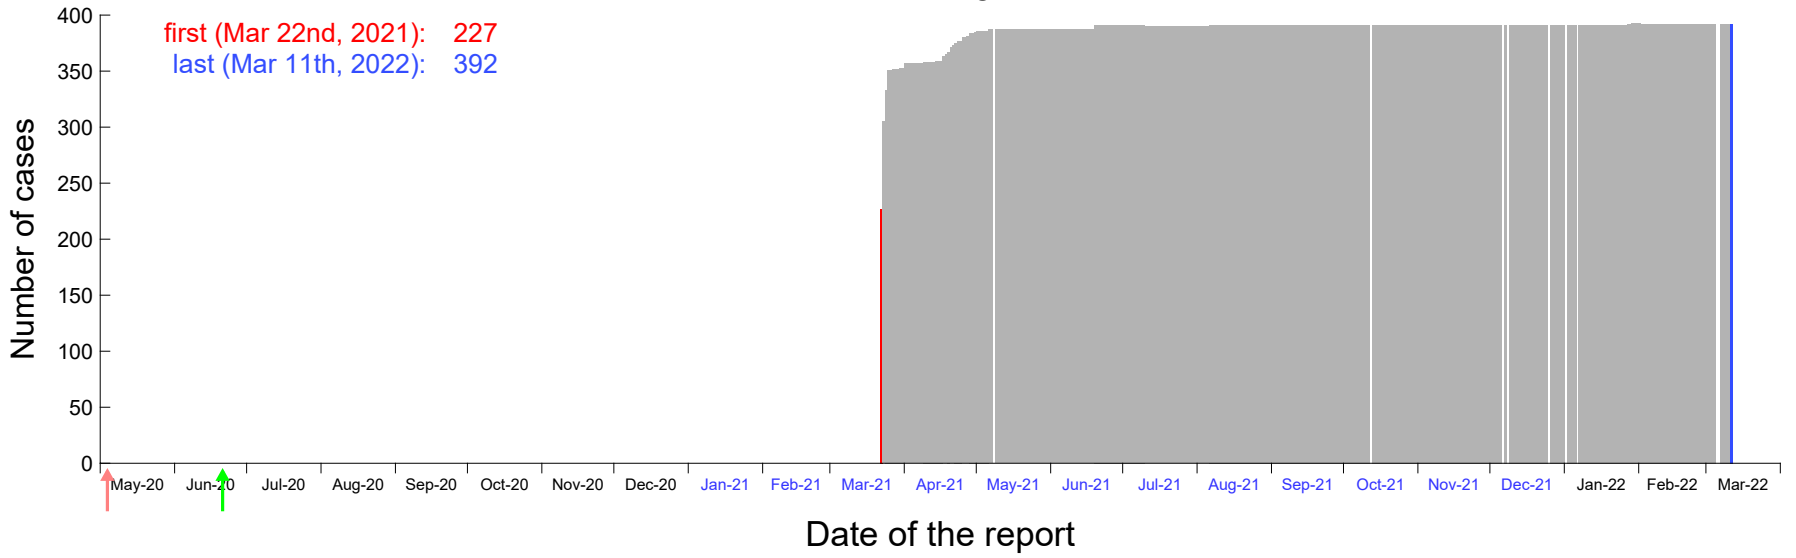

Evolution of the number of cases assigned to Mar 22nd, 2021 in Madrid

Evolution of the number of cases assigned to Mar 21st, 2021 in Madrid