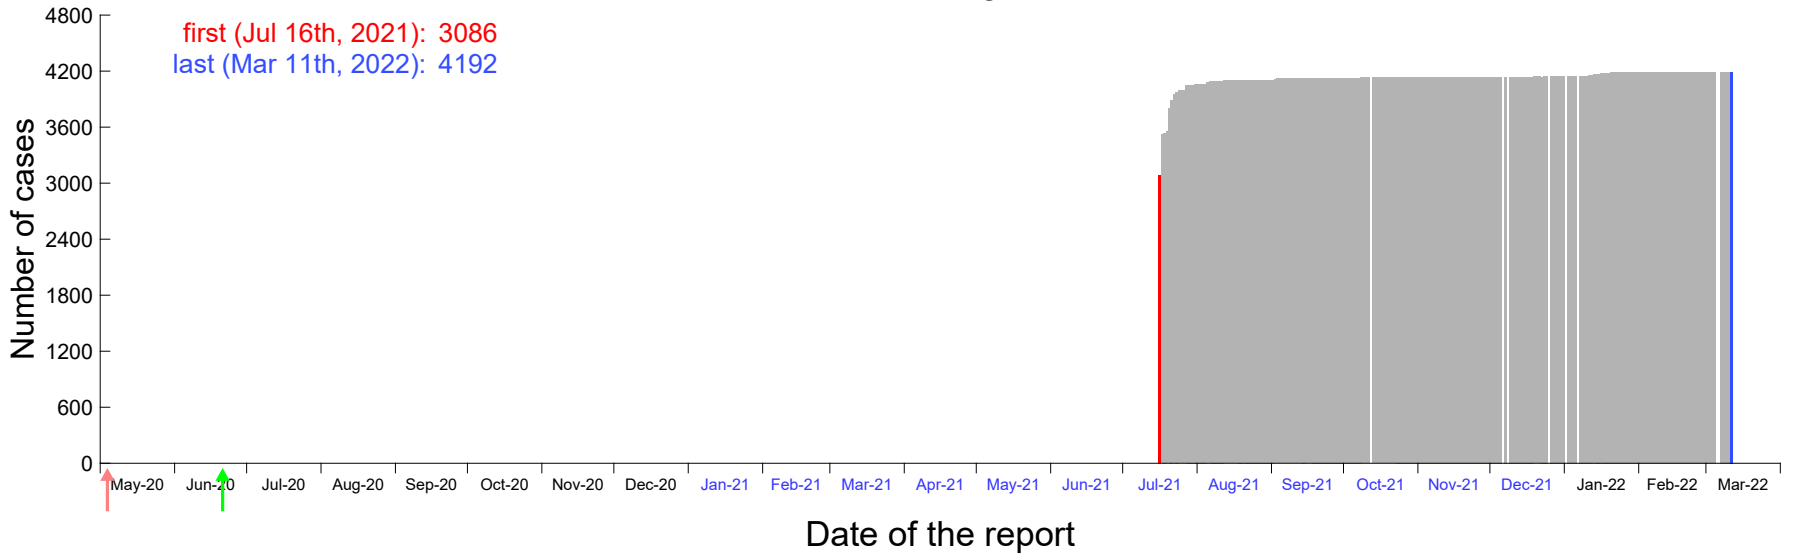

Evolution of the number of cases assigned to Jul 16th, 2021 in Madrid

Evolution of the number of cases assigned to Jul 15th, 2021 in Madrid