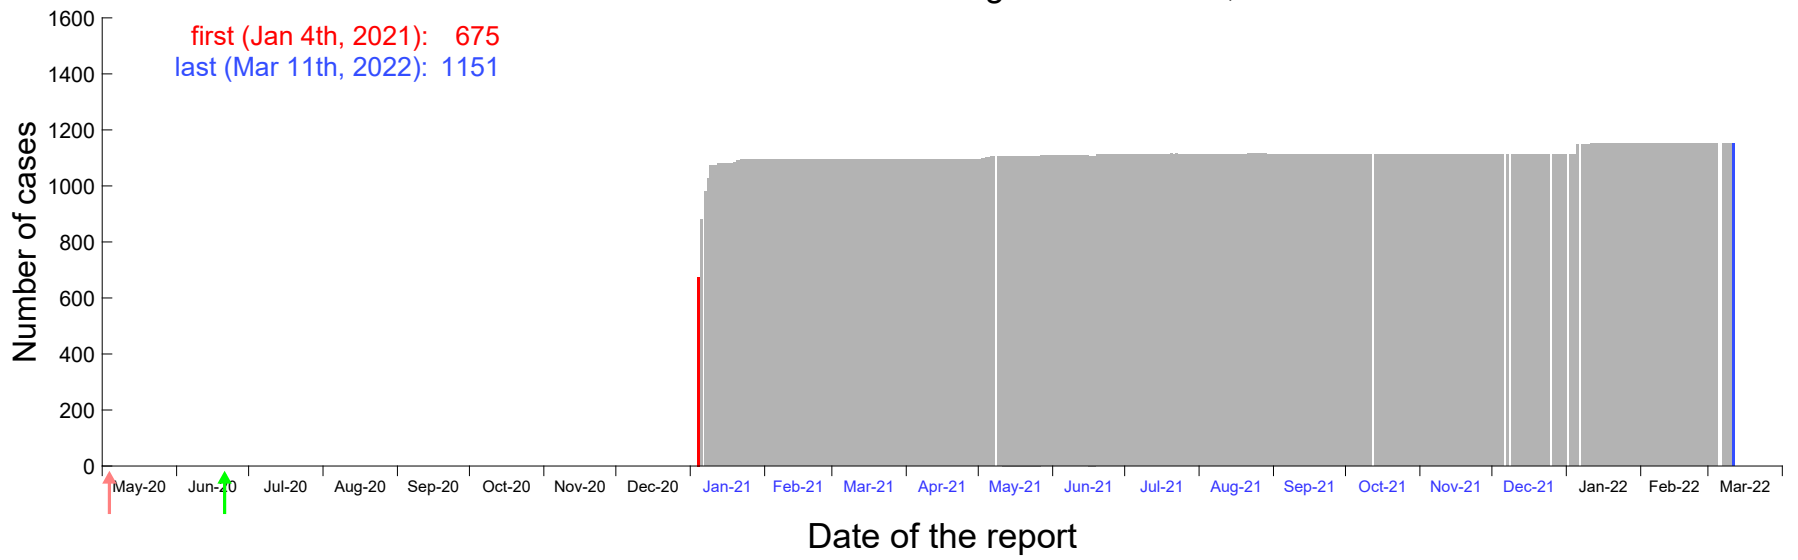

Evolution of the number of cases assigned to Jan 4th, 2021 in Madrid

Evolution of the number of cases assigned to Jan 3rd, 2021 in Madrid