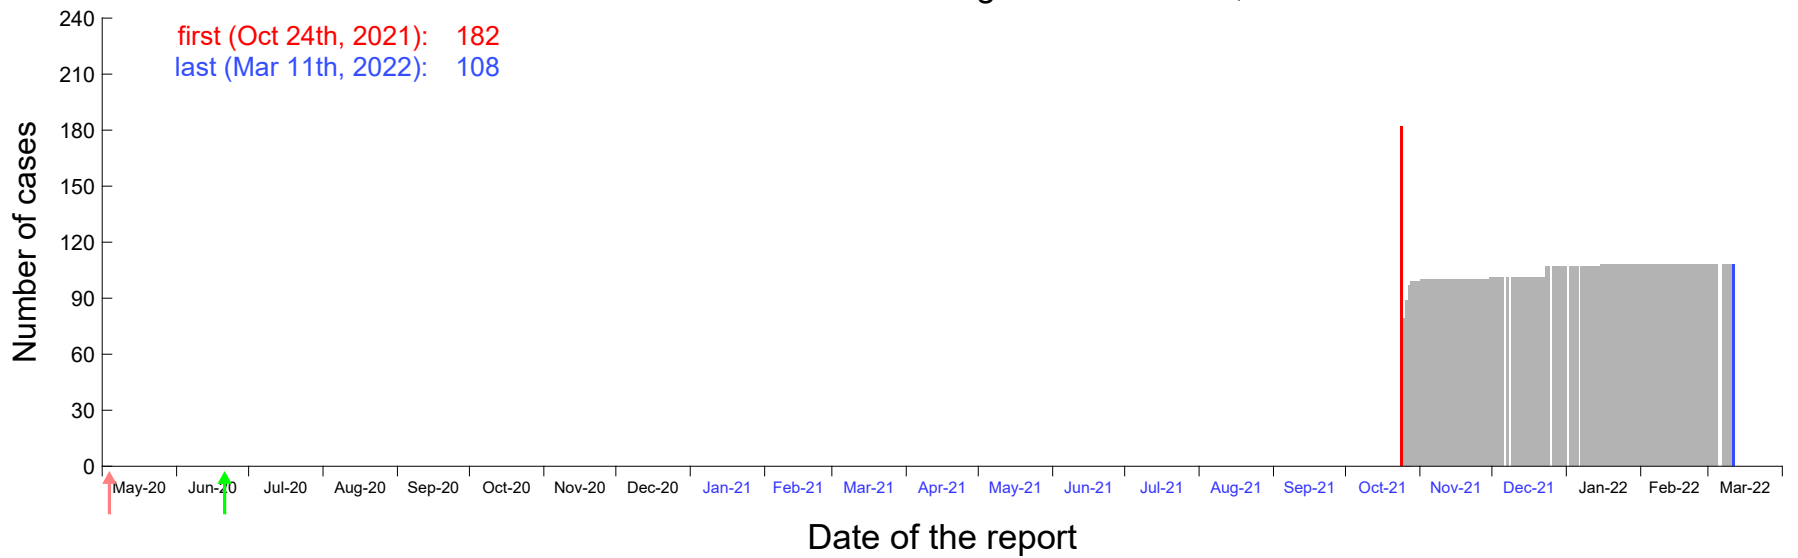

Evolution of the number of cases assigned to Oct 22nd, 2021 in Madrid

Evolution of the number of cases assigned to Oct 23rd, 2021 in Madrid

Evolution of the number of cases assigned to Oct 24th, 2021 in Madrid