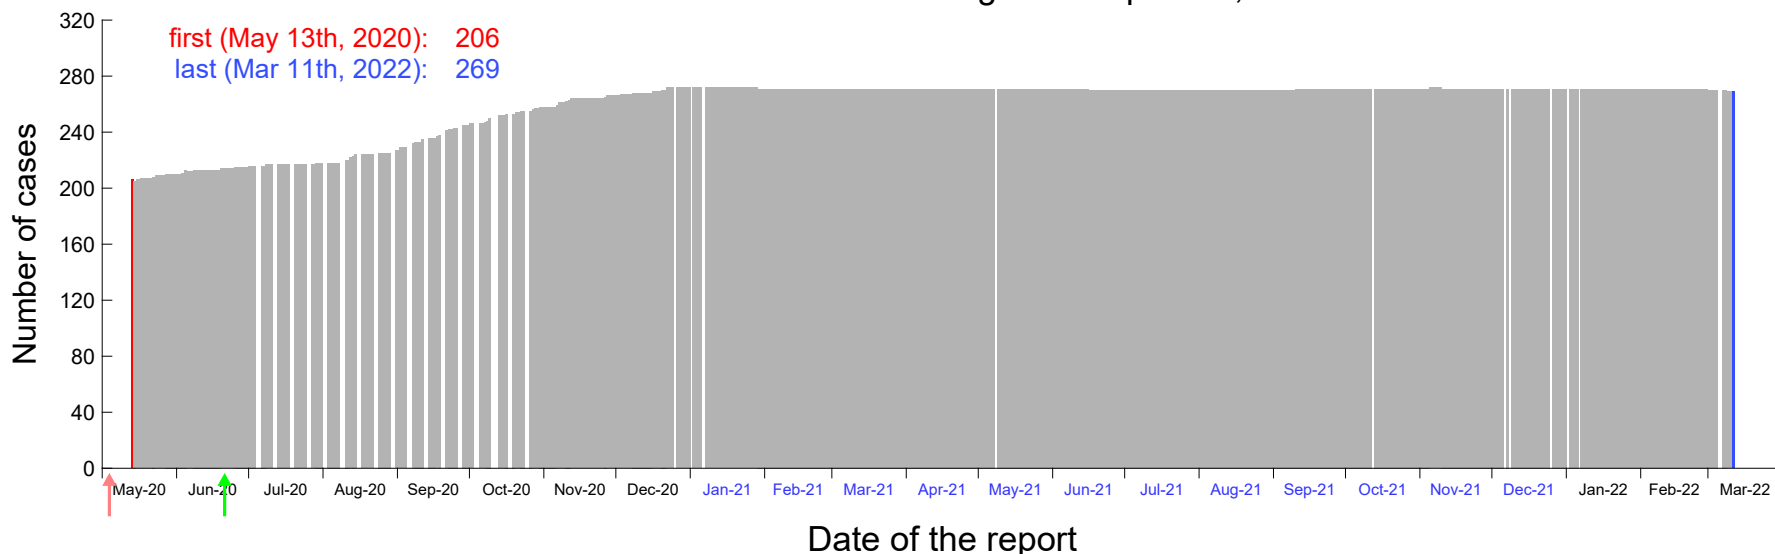

Evolution of the number of cases assigned to Apr 12th, 2020 in Madrid

Evolution of the number of cases assigned to Apr 13th, 2020 in Madrid

Evolution of the number of cases assigned to Apr 14th, 2020 in Madrid

Evolution of the number of cases assigned to Apr 15th, 2020 in Madrid

Evolution of the number of cases assigned to Apr 16th, 2020 in Madrid

Evolution of the number of cases assigned to Apr 17th, 2020 in Madrid

Evolution of the number of cases assigned to Apr 18th, 2020 in Madrid

Evolution of the number of cases assigned to Apr 19th, 2020 in Madrid

Evolution of the number of cases assigned to Apr 20th, 2020 in Madrid