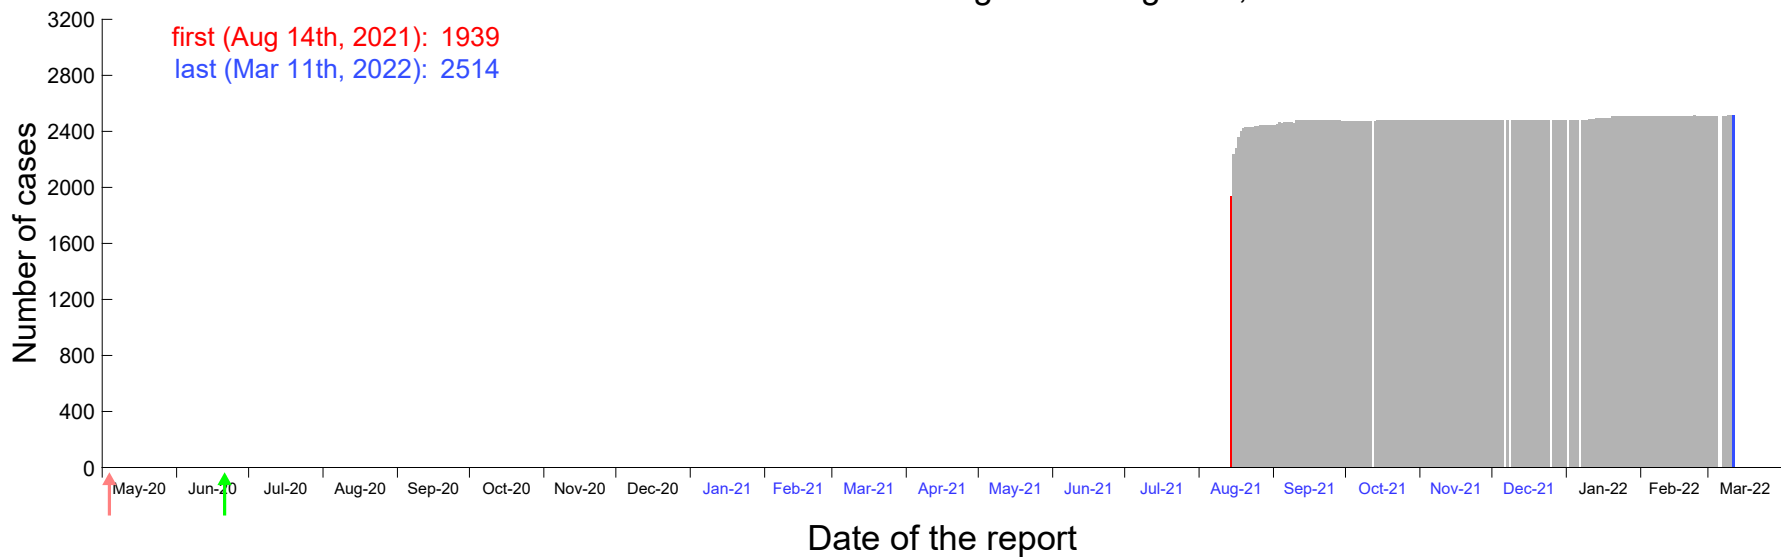

Evolution of the number of cases assigned to Aug 14th, 2021 in Madrid

Evolution of the number of cases assigned to Aug 13th, 2021 in Madrid