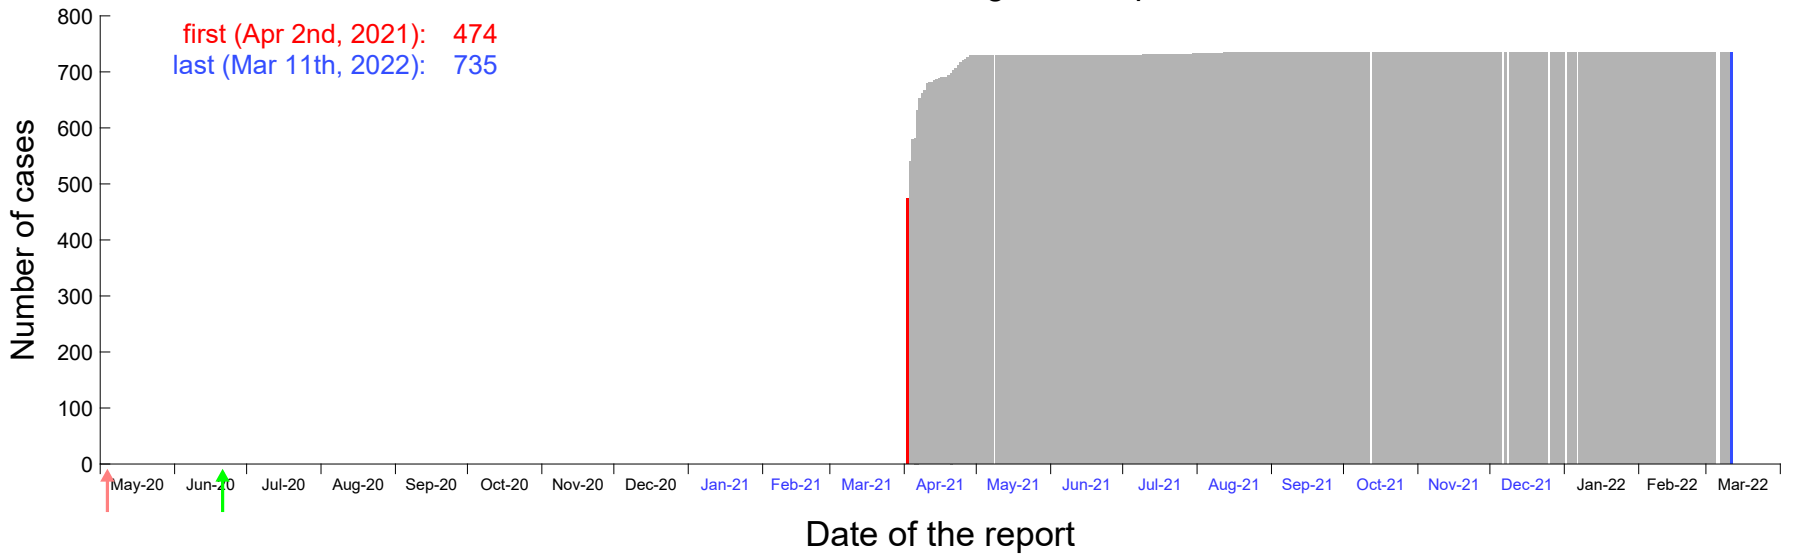

Evolution of the number of cases assigned to Apr 2nd, 2021 in Madrid

Evolution of the number of cases assigned to Apr 1st, 2021 in Madrid