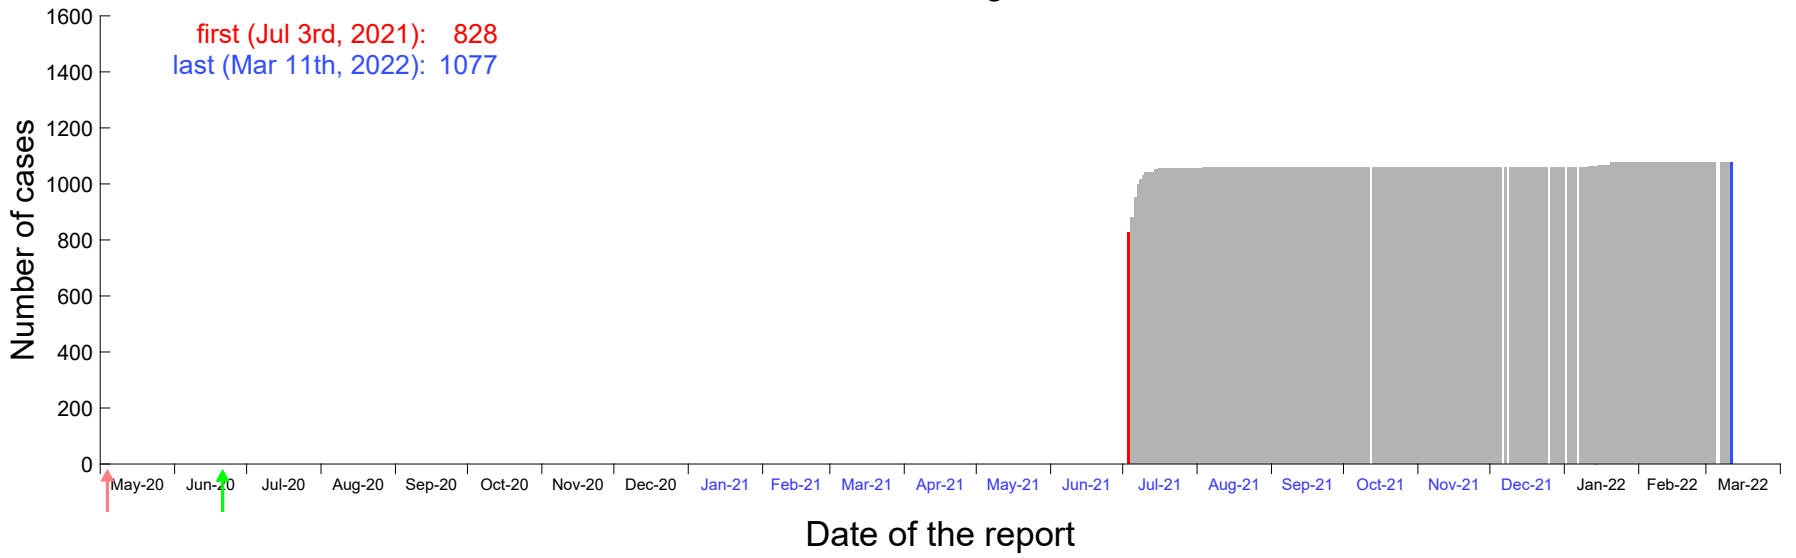

Evolution of the number of cases assigned to Jul 3rd, 2021 in Madrid

Evolution of the number of cases assigned to Jul 2nd, 2021 in Madrid