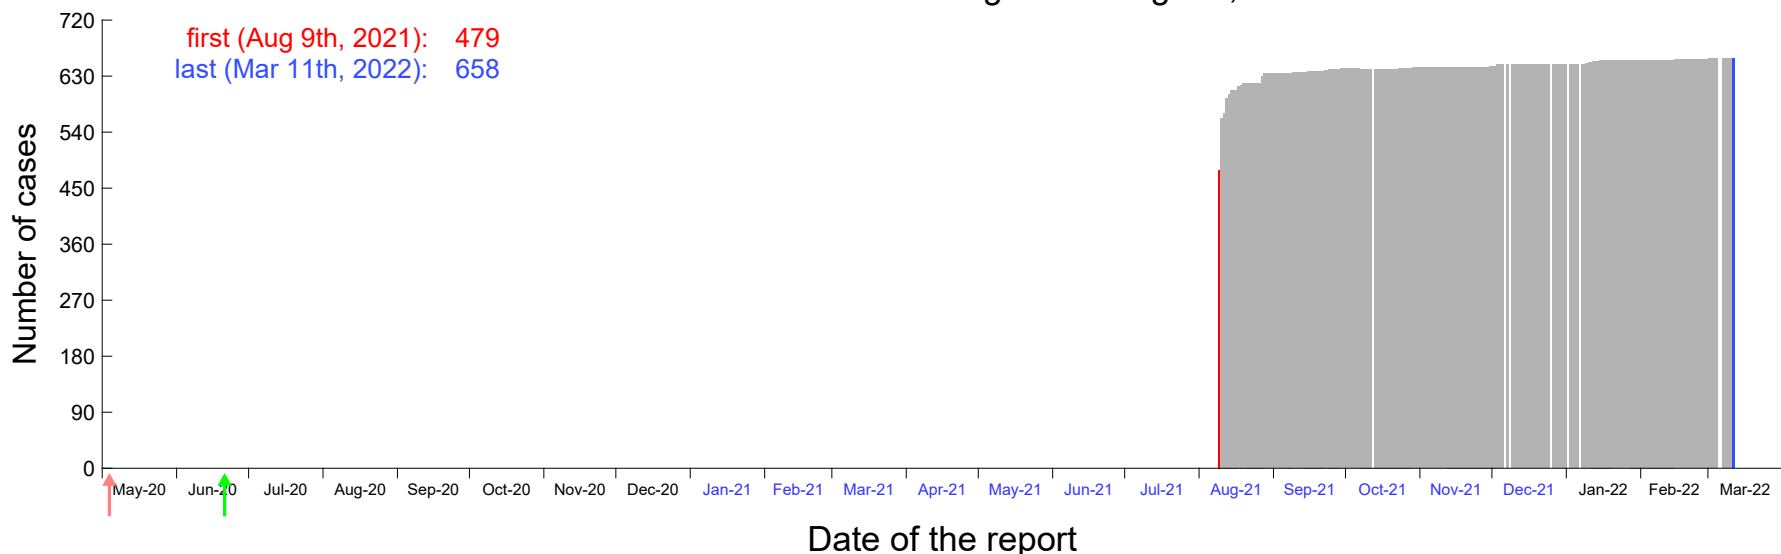

Evolution of the number of cases assigned to Aug 9th, 2021 in Madrid

Evolution of the number of cases assigned to Aug 8th, 2021 in Madrid