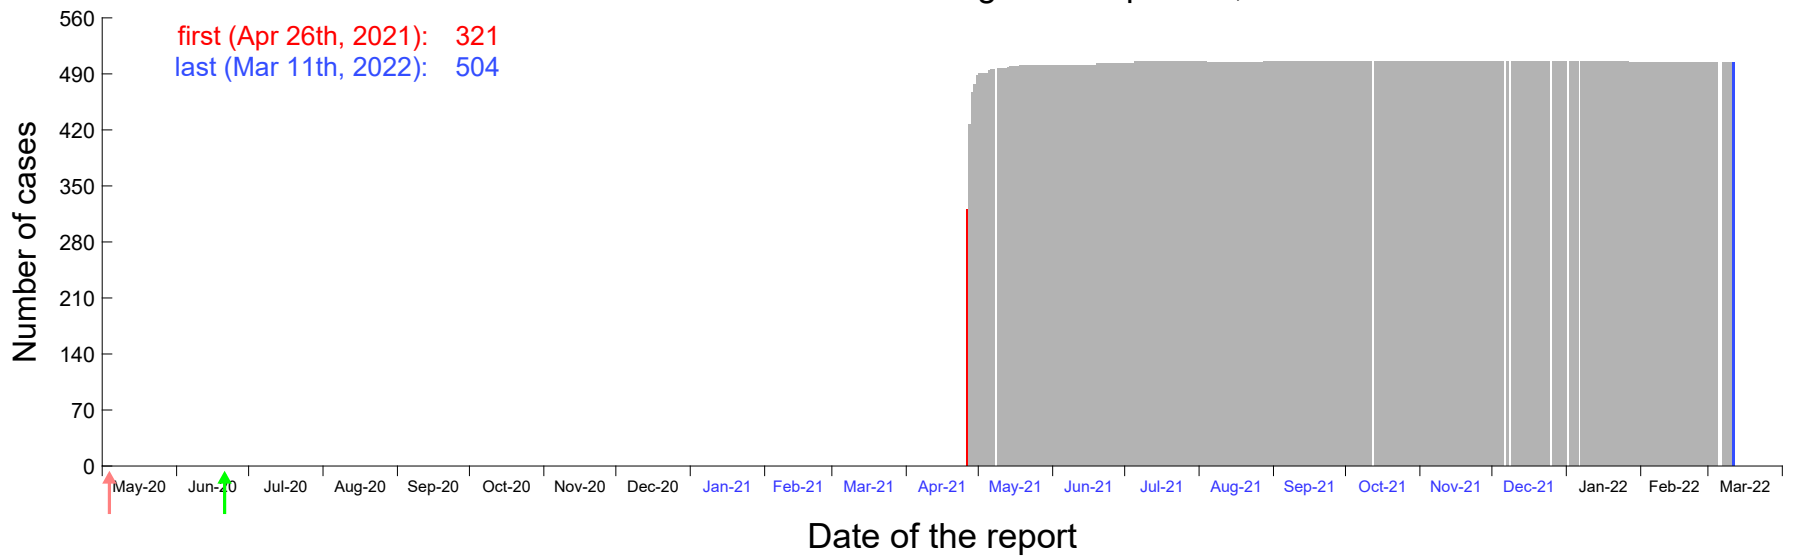

Evolution of the number of cases assigned to Apr 26th, 2021 in Madrid

Evolution of the number of cases assigned to Apr 25th, 2021 in Madrid