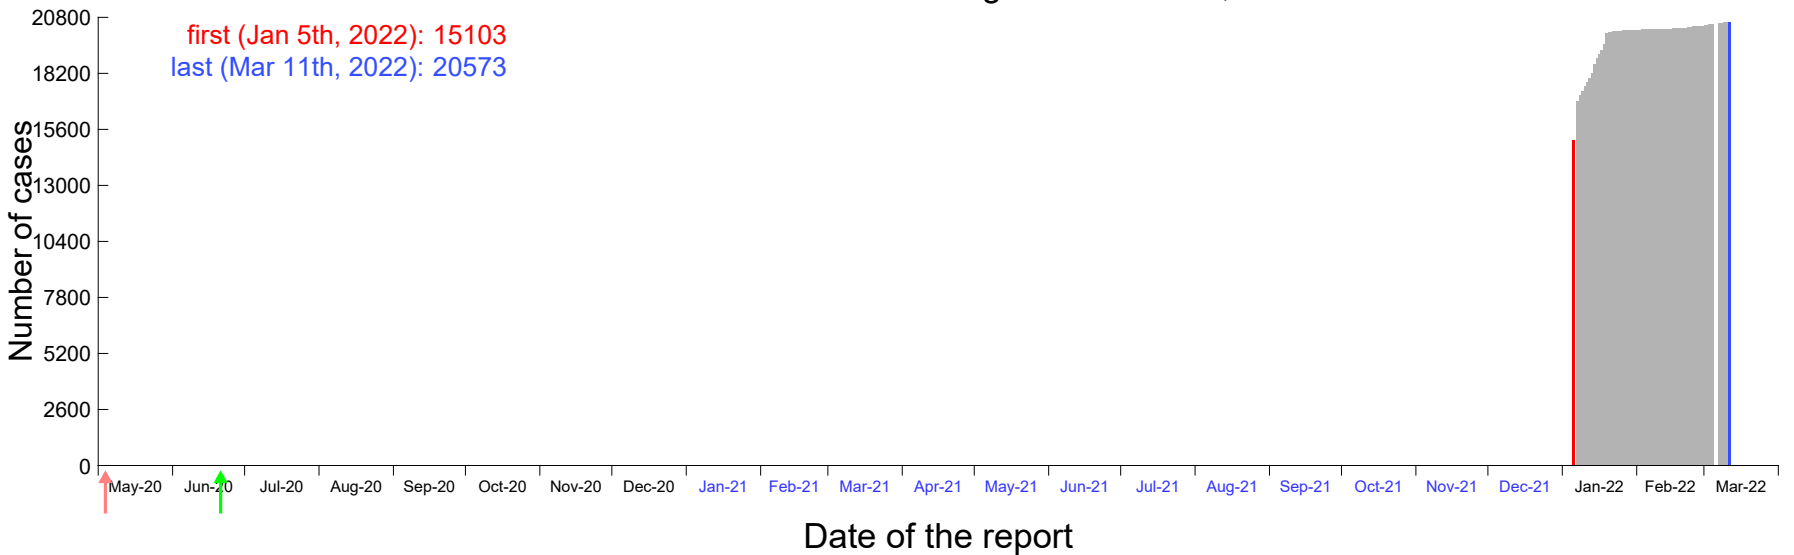

Evolution of the number of cases assigned to Jan 5th, 2022 in Madrid

Evolution of the number of cases assigned to Jan 4th, 2022 in Madrid