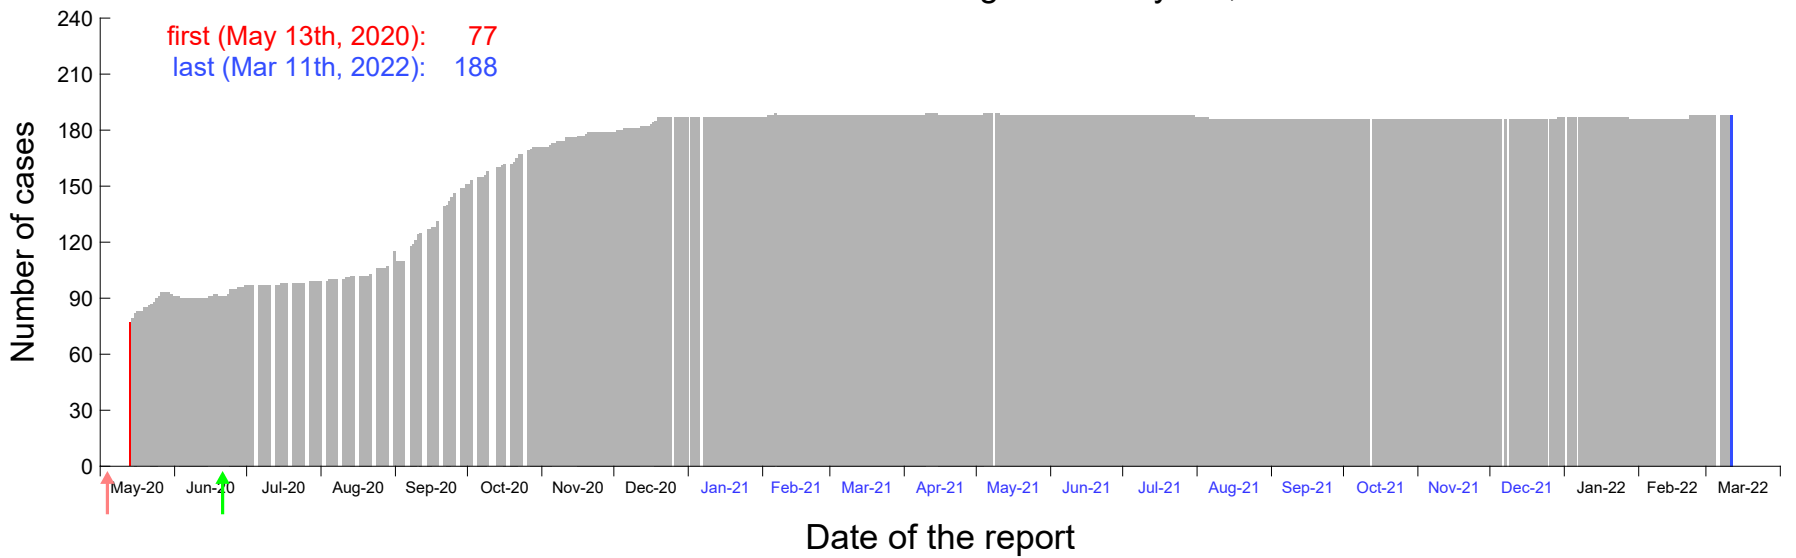

Evolution of the number of cases assigned to May 3rd, 2020 in Madrid

Evolution of the number of cases assigned to May 4th, 2020 in Madrid

Evolution of the number of cases assigned to May 5th, 2020 in Madrid

Evolution of the number of cases assigned to May 6th, 2020 in Madrid

Evolution of the number of cases assigned to May 7th, 2020 in Madrid

Evolution of the number of cases assigned to May 8th, 2020 in Madrid

Evolution of the number of cases assigned to May 9th, 2020 in Madrid

Evolution of the number of cases assigned to May 10th, 2020 in Madrid

Evolution of the number of cases assigned to May 11th, 2020 in Madrid