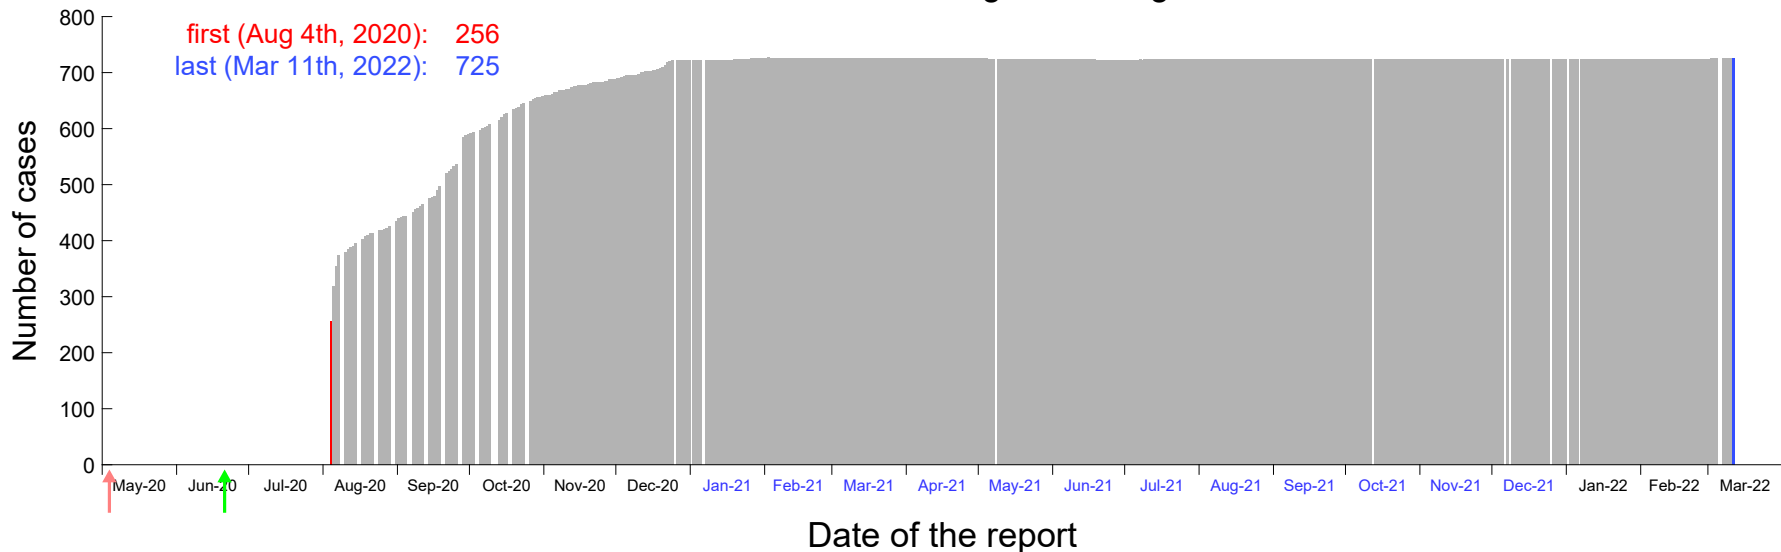

Evolution of the number of cases assigned to Aug 4th, 2020 in Madrid

Evolution of the number of cases assigned to Aug 3rd, 2020 in Madrid