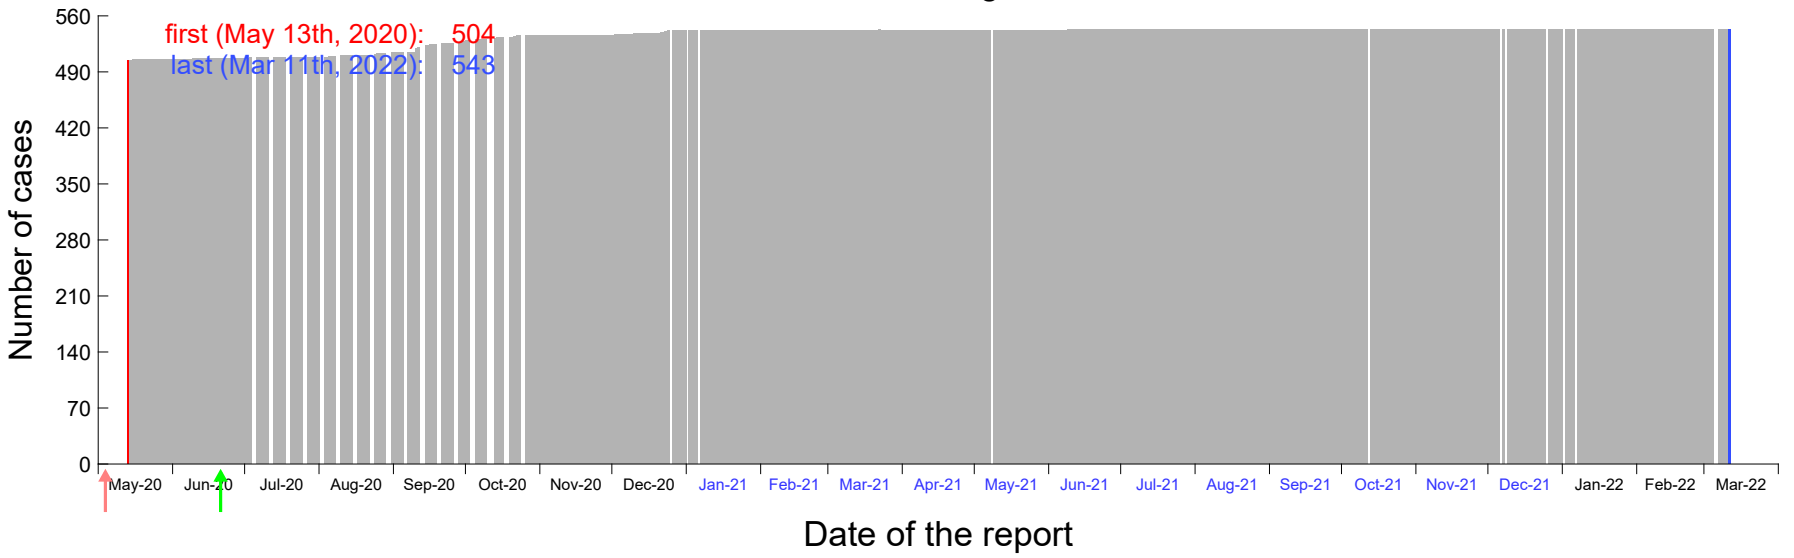

Evolution of the number of cases assigned to Mar 1st, 2020 in Madrid

Evolution of the number of cases assigned to Mar 2nd, 2020 in Madrid

Evolution of the number of cases assigned to Mar 3rd, 2020 in Madrid

Evolution of the number of cases assigned to Mar 4th, 2020 in Madrid

Evolution of the number of cases assigned to Mar 5th, 2020 in Madrid

Evolution of the number of cases assigned to Mar 6th, 2020 in Madrid

Evolution of the number of cases assigned to Mar 7th, 2020 in Madrid

Evolution of the number of cases assigned to Mar 8th, 2020 in Madrid

Evolution of the number of cases assigned to Mar 9th, 2020 in Madrid

Evolution of the number of cases assigned to Mar 10th, 2020 in Madrid

Evolution of the number of cases assigned to Mar 11th, 2020 in Madrid

Evolution of the number of cases assigned to Mar 12th, 2020 in Madrid