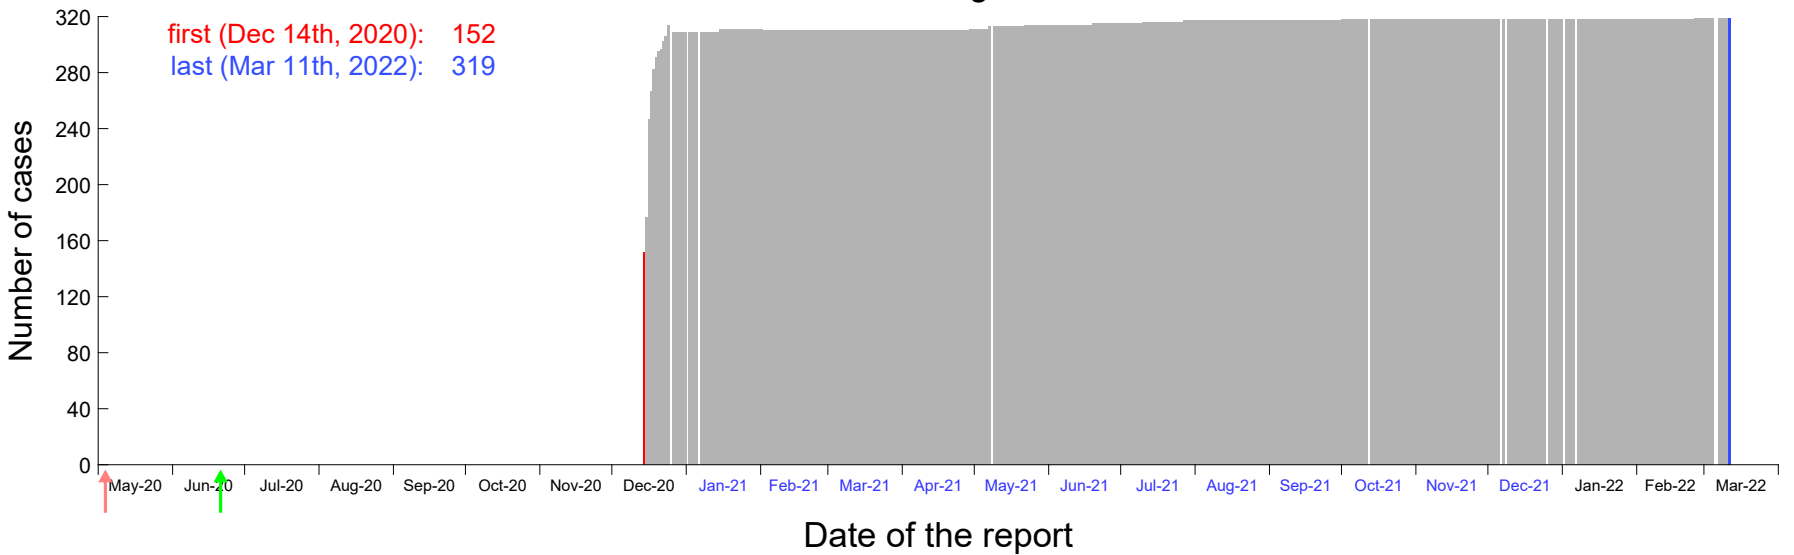

Evolution of the number of cases assigned to Dec 14th, 2020 in Madrid

Evolution of the number of cases assigned to Dec 13th, 2020 in Madrid