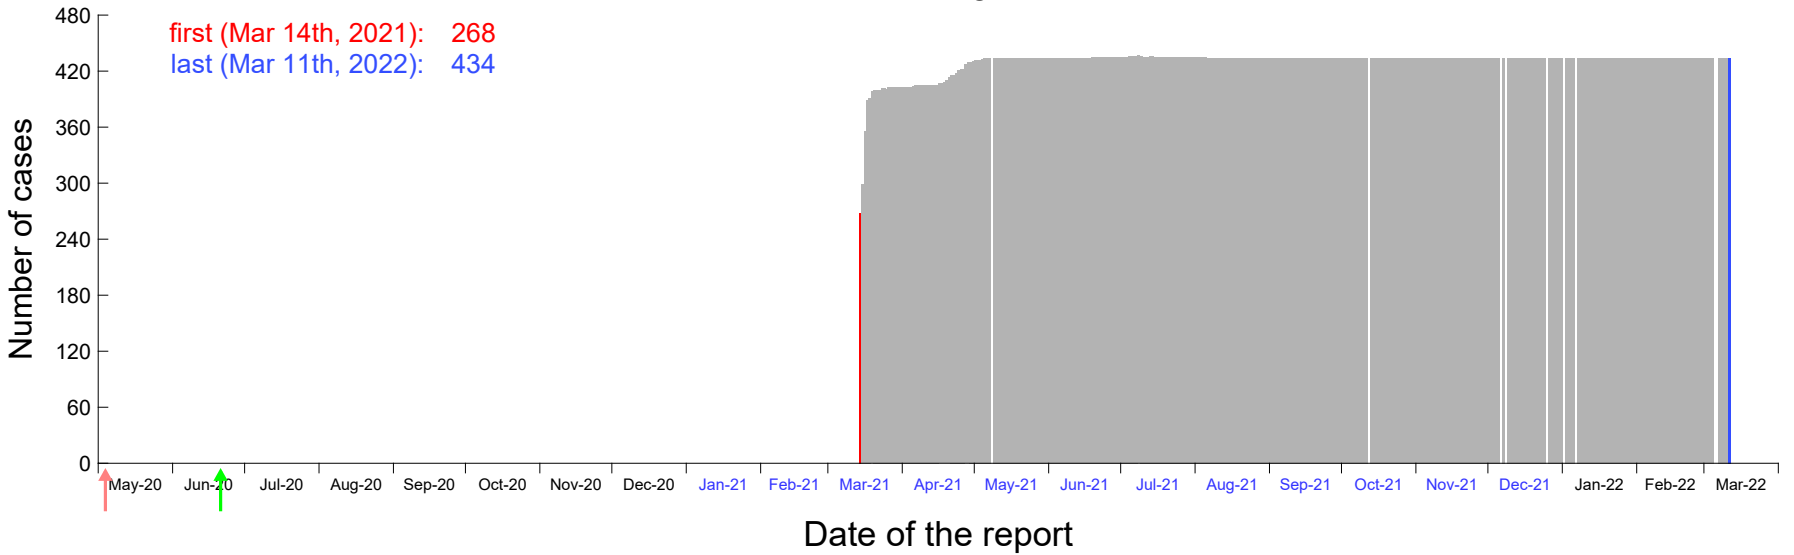

Evolution of the number of cases assigned to Mar 14th, 2021 in Madrid

Evolution of the number of cases assigned to Mar 13th, 2021 in Madrid