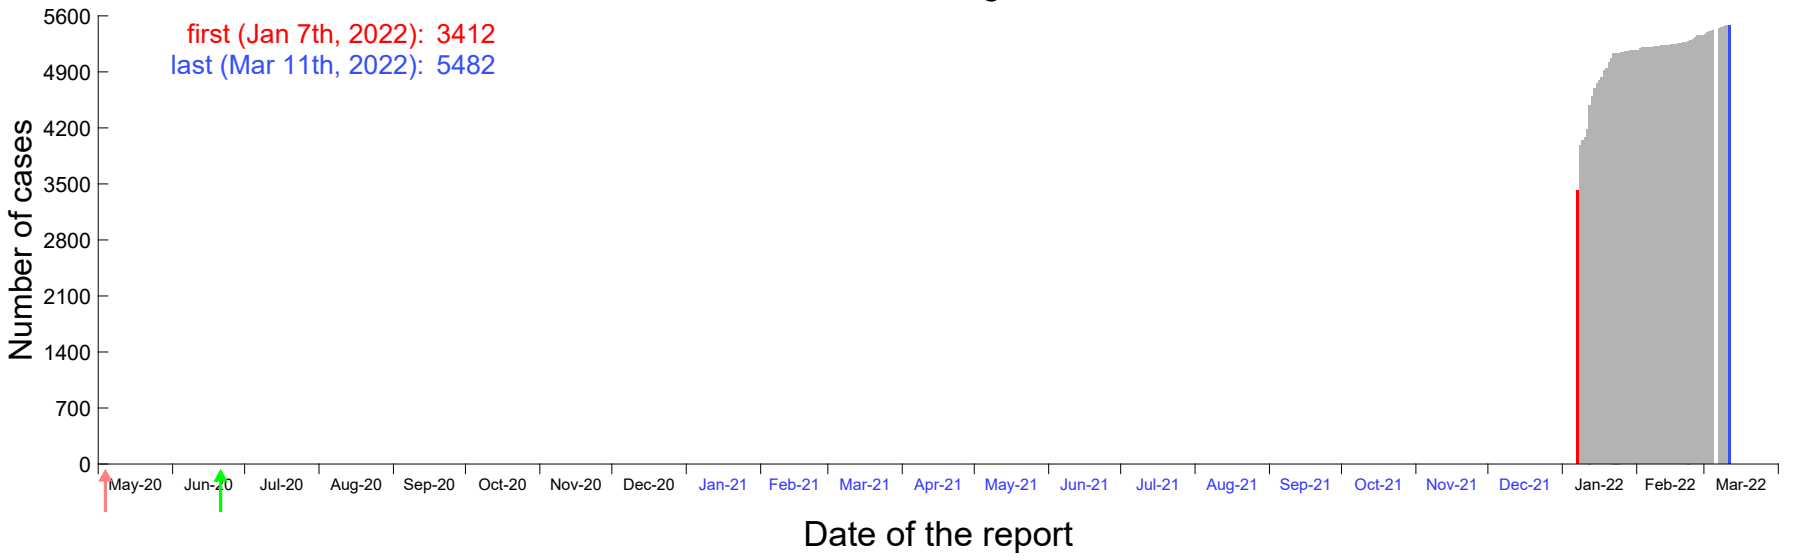

Evolution of the number of cases assigned to Jan 7th, 2022 in Madrid

Evolution of the number of cases assigned to Jan 6th, 2022 in Madrid