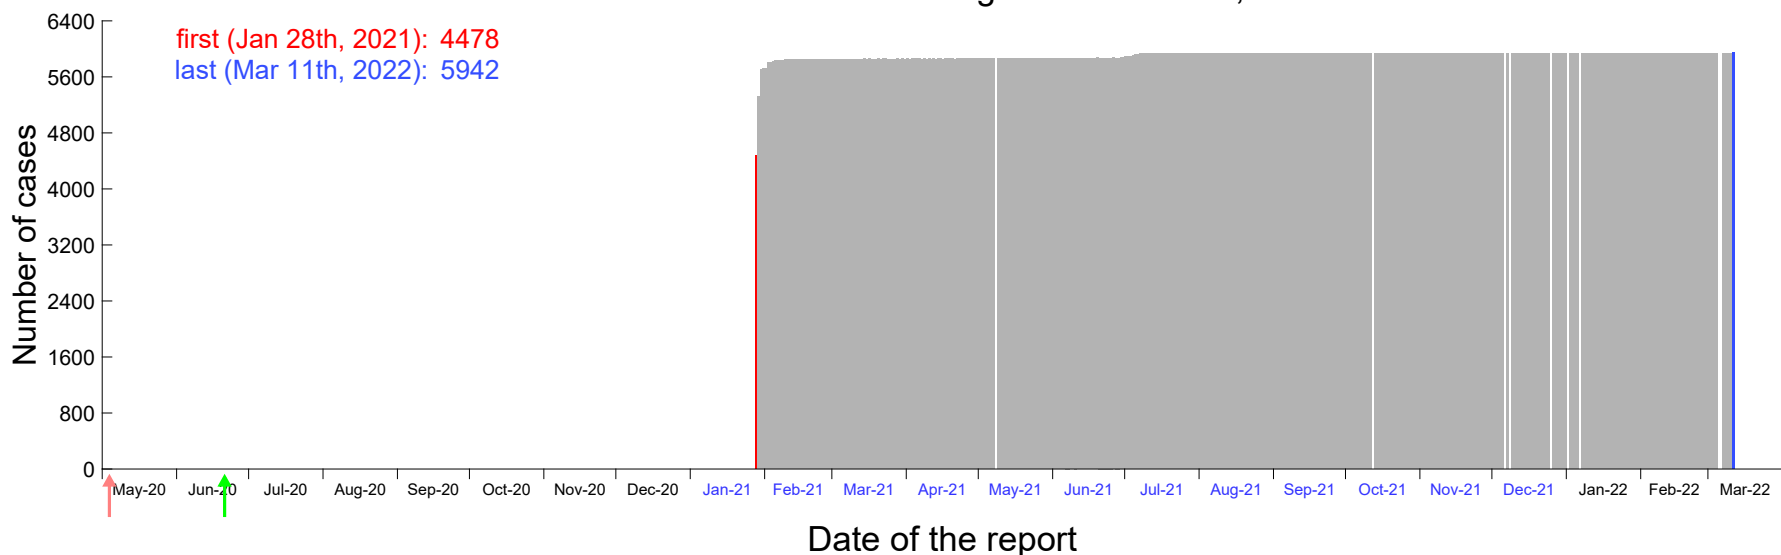

Evolution of the number of cases assigned to Jan 28th, 2021 in Madrid

Evolution of the number of cases assigned to Jan 27th, 2021 in Madrid