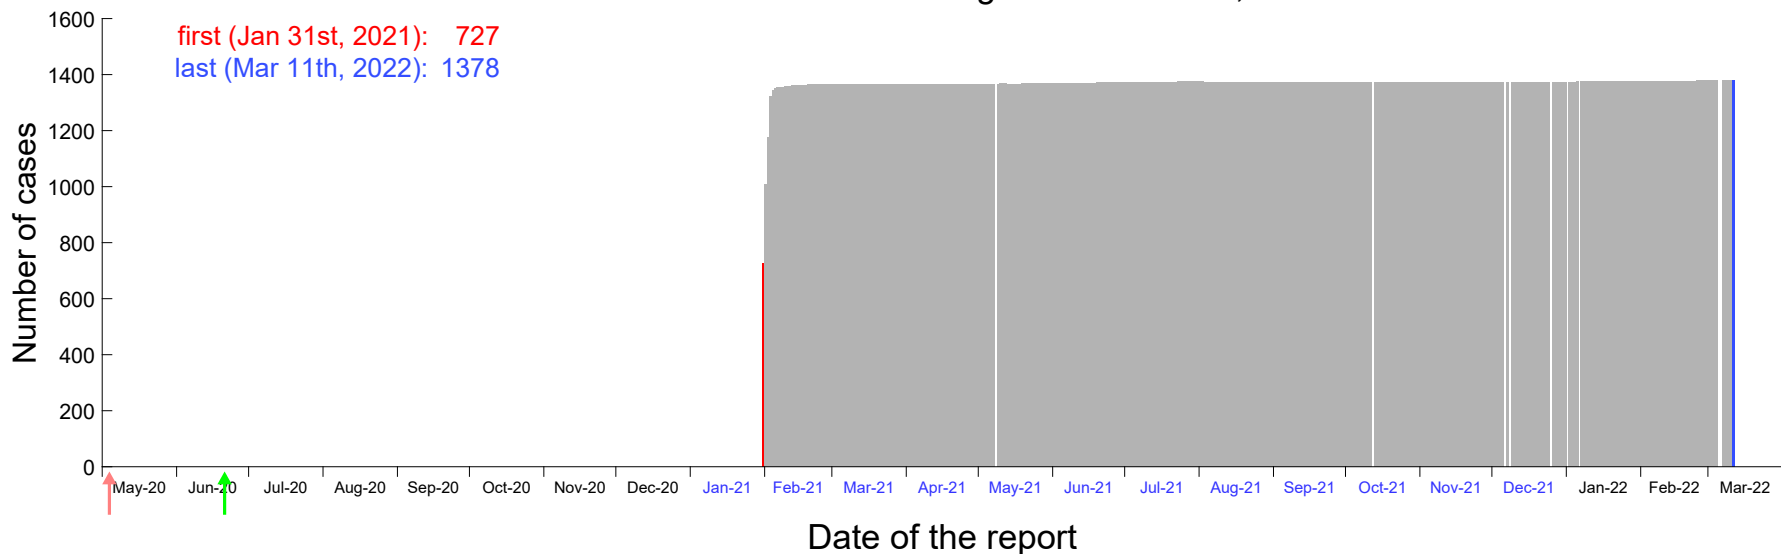

Evolution of the number of cases assigned to Jan 31st, 2021 in Madrid

Evolution of the number of cases assigned to Jan 30th, 2021 in Madrid