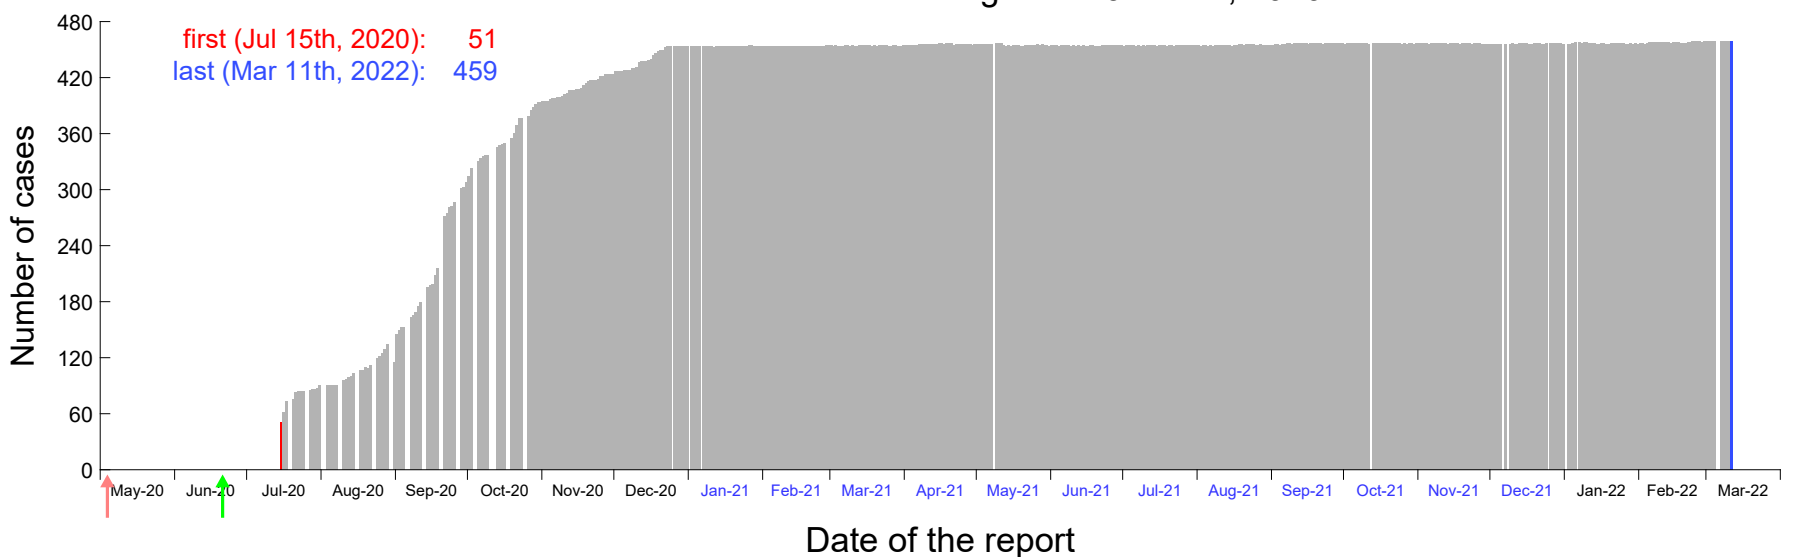

Evolution of the number of cases assigned to Jul 15th, 2020 in Madrid

Evolution of the number of cases assigned to Jul 14th, 2020 in Madrid