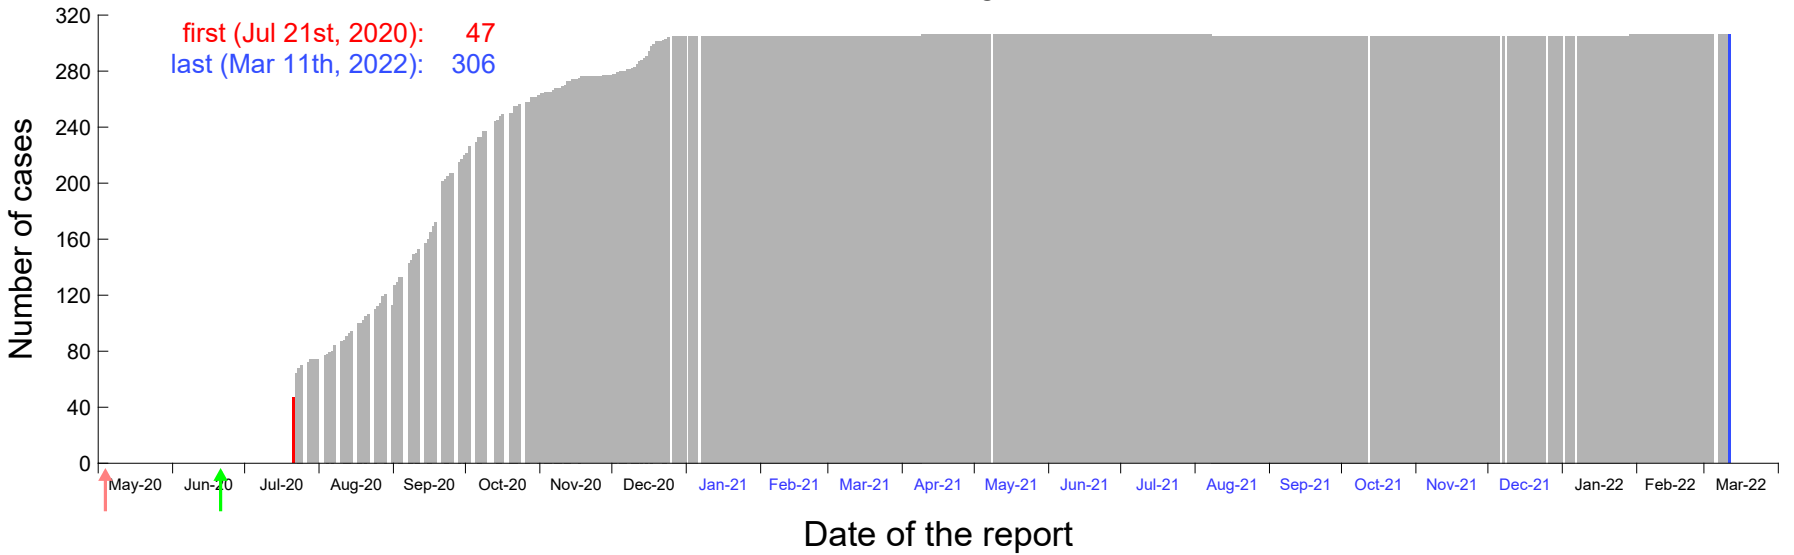

Evolution of the number of cases assigned to Jul 14th, 2020 in Madrid

Evolution of the number of cases assigned to Jul 15th, 2020 in Madrid

Evolution of the number of cases assigned to Jul 16th, 2020 in Madrid

Evolution of the number of cases assigned to Jul 17th, 2020 in Madrid

Evolution of the number of cases assigned to Jul 18th, 2020 in Madrid

Evolution of the number of cases assigned to Jul 19th, 2020 in Madrid

Evolution of the number of cases assigned to Jul 20th, 2020 in Madrid

Evolution of the number of cases assigned to Jul 21st, 2020 in Madrid

Evolution of the number of cases assigned to Jul 22nd, 2020 in Madrid