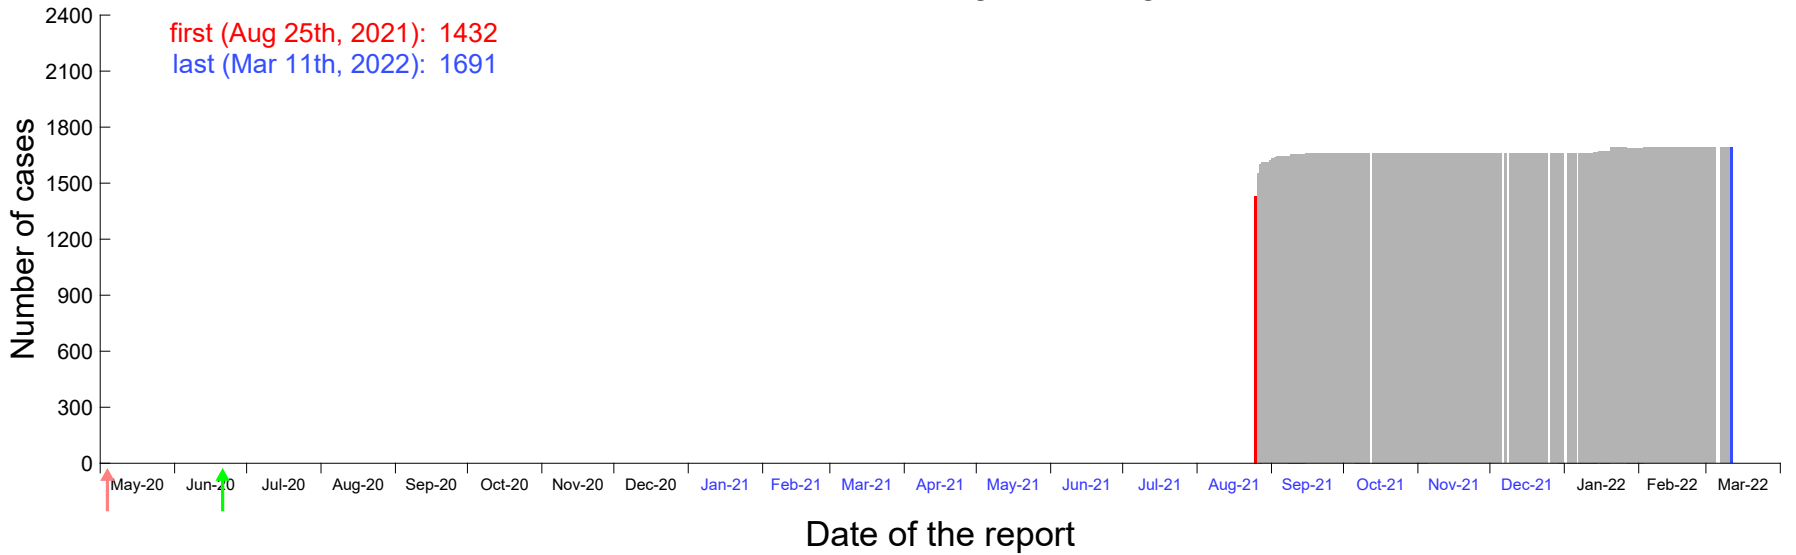

Evolution of the number of cases assigned to Aug 25th, 2021 in Madrid

Evolution of the number of cases assigned to Aug 24th, 2021 in Madrid