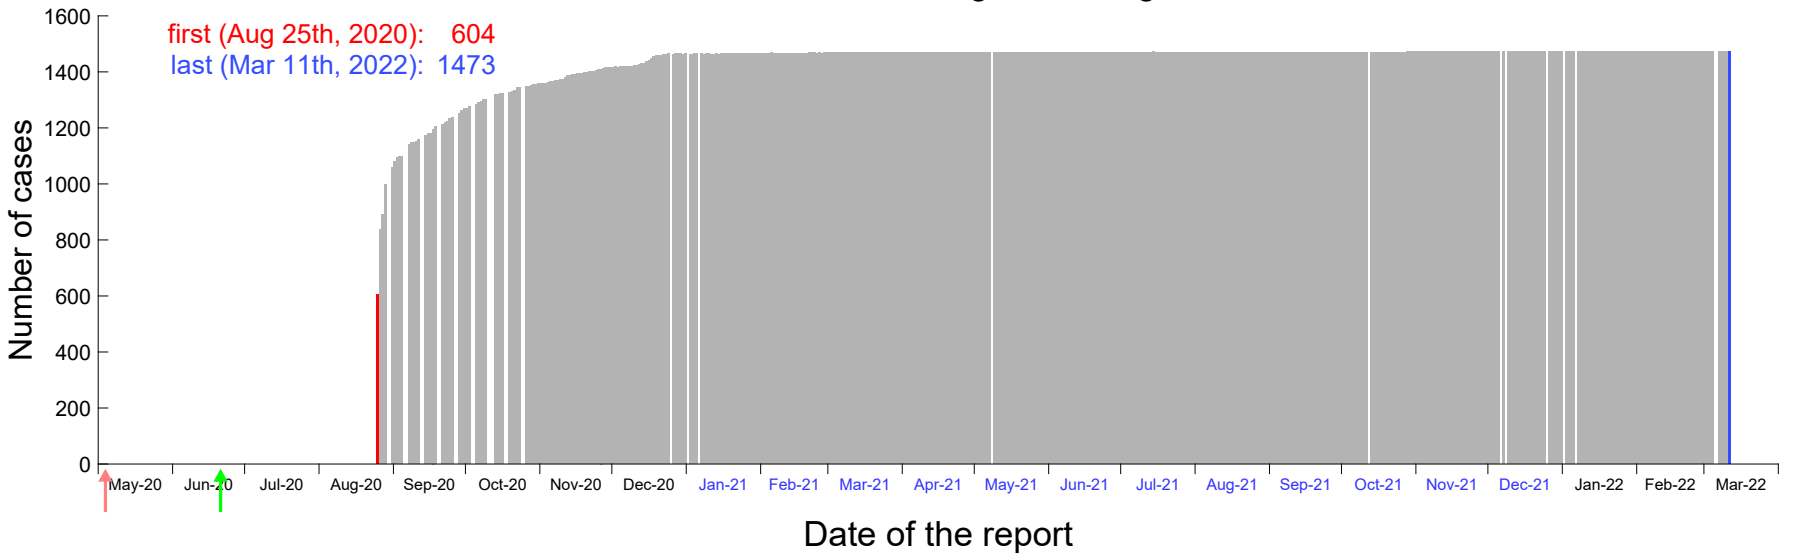

Evolution of the number of cases assigned to Aug 25th, 2020 in Madrid

Evolution of the number of cases assigned to Aug 24th, 2020 in Madrid