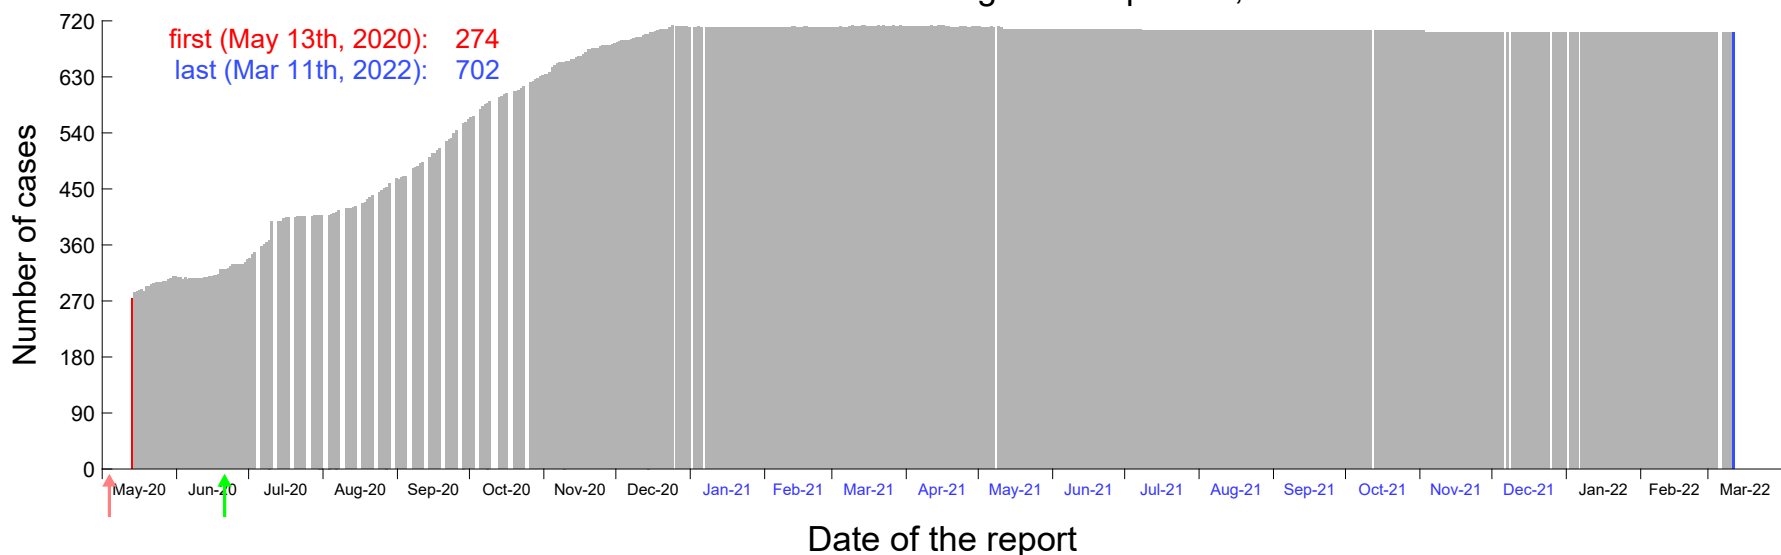

Evolution of the number of cases assigned to Apr 24th, 2020 in Madrid

Evolution of the number of cases assigned to Apr 25th, 2020 in Madrid

Evolution of the number of cases assigned to Apr 26th, 2020 in Madrid

Evolution of the number of cases assigned to Apr 27th, 2020 in Madrid

Evolution of the number of cases assigned to Apr 28th, 2020 in Madrid

Evolution of the number of cases assigned to Apr 29th, 2020 in Madrid

Evolution of the number of cases assigned to Apr 30th, 2020 in Madrid

Evolution of the number of cases assigned to May 1st, 2020 in Madrid

Evolution of the number of cases assigned to May 2nd, 2020 in Madrid