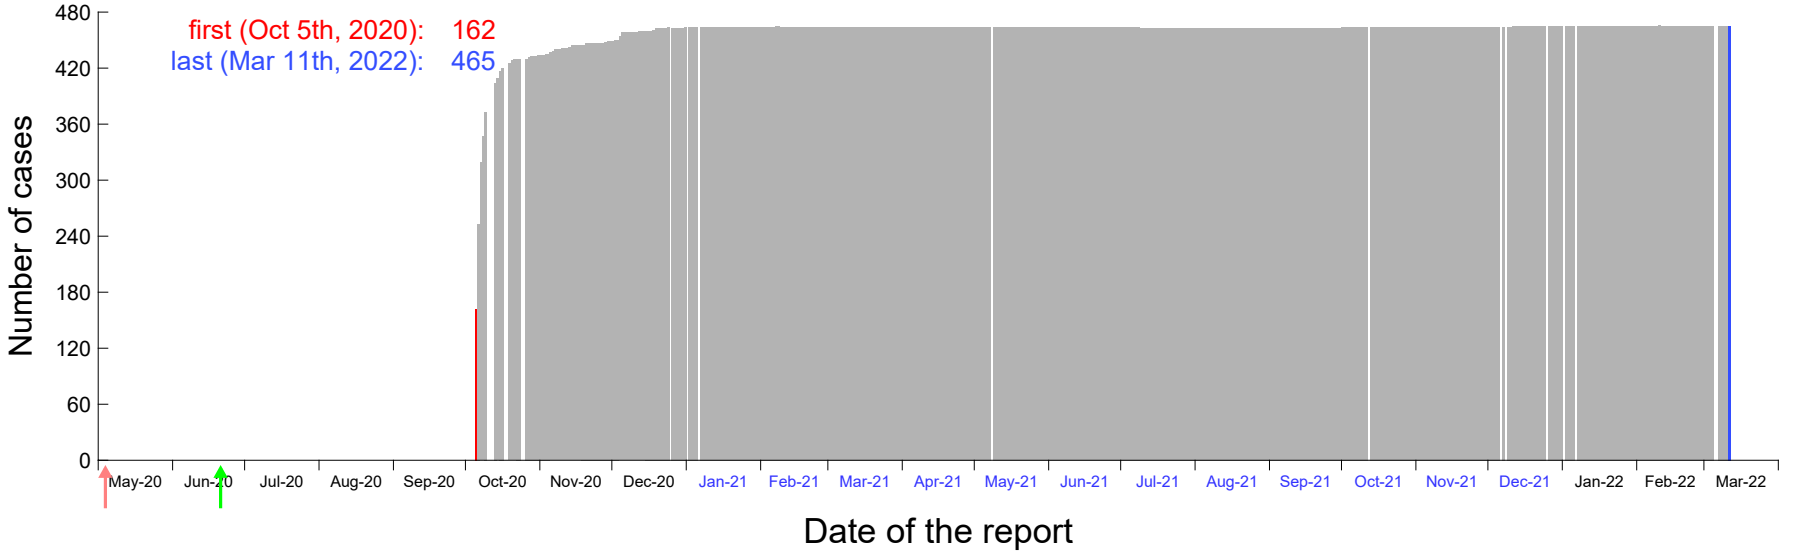

Evolution of the number of cases assigned to Oct 5th, 2020 in Madrid

Evolution of the number of cases assigned to Oct 4th, 2020 in Madrid