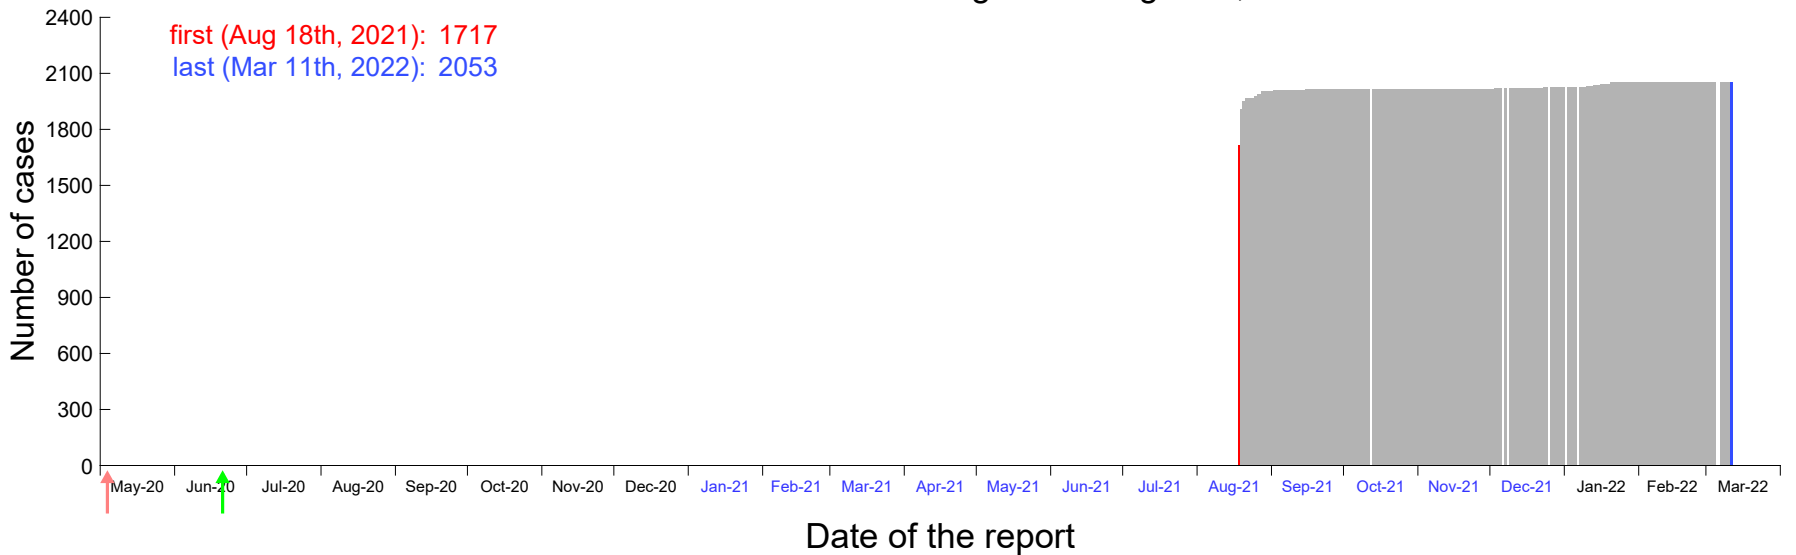

Evolution of the number of cases assigned to Aug 18th, 2021 in Madrid

Evolution of the number of cases assigned to Aug 17th, 2021 in Madrid