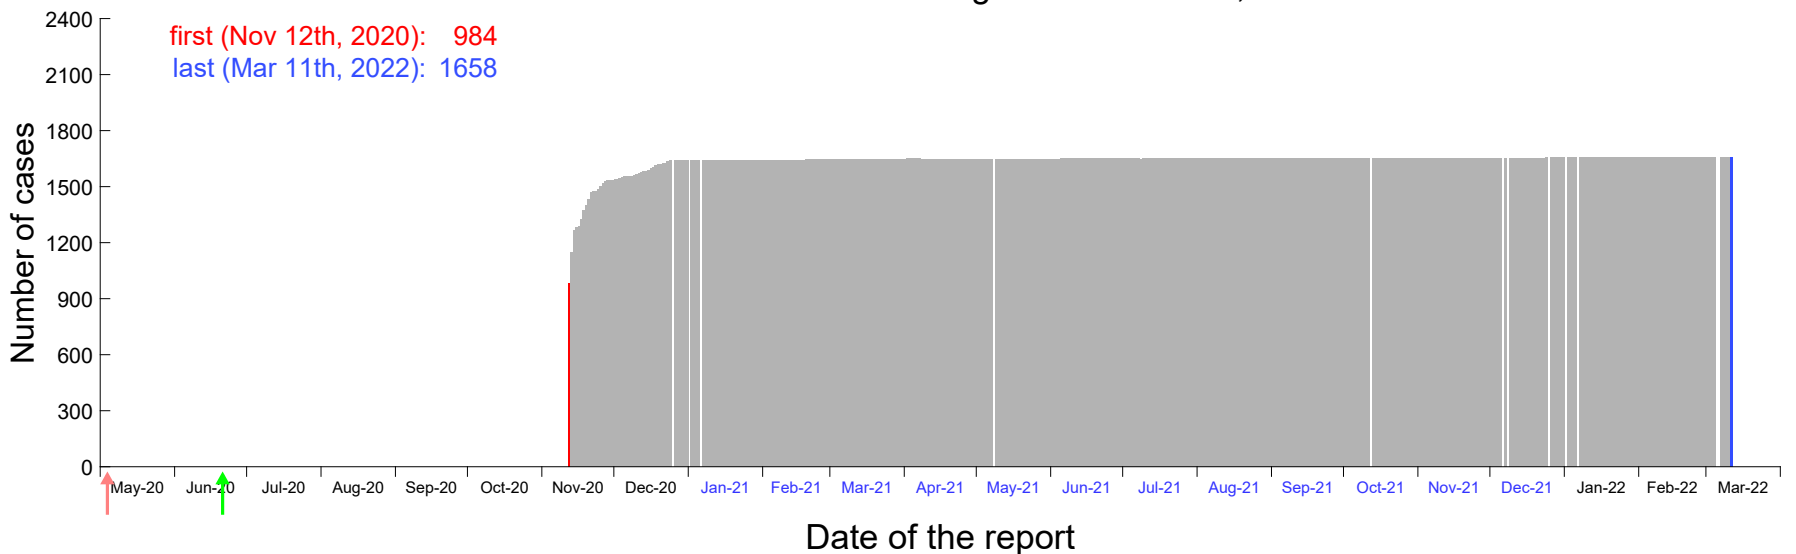

Evolution of the number of cases assigned to Nov 12th, 2020 in Madrid

Evolution of the number of cases assigned to Nov 11th, 2020 in Madrid