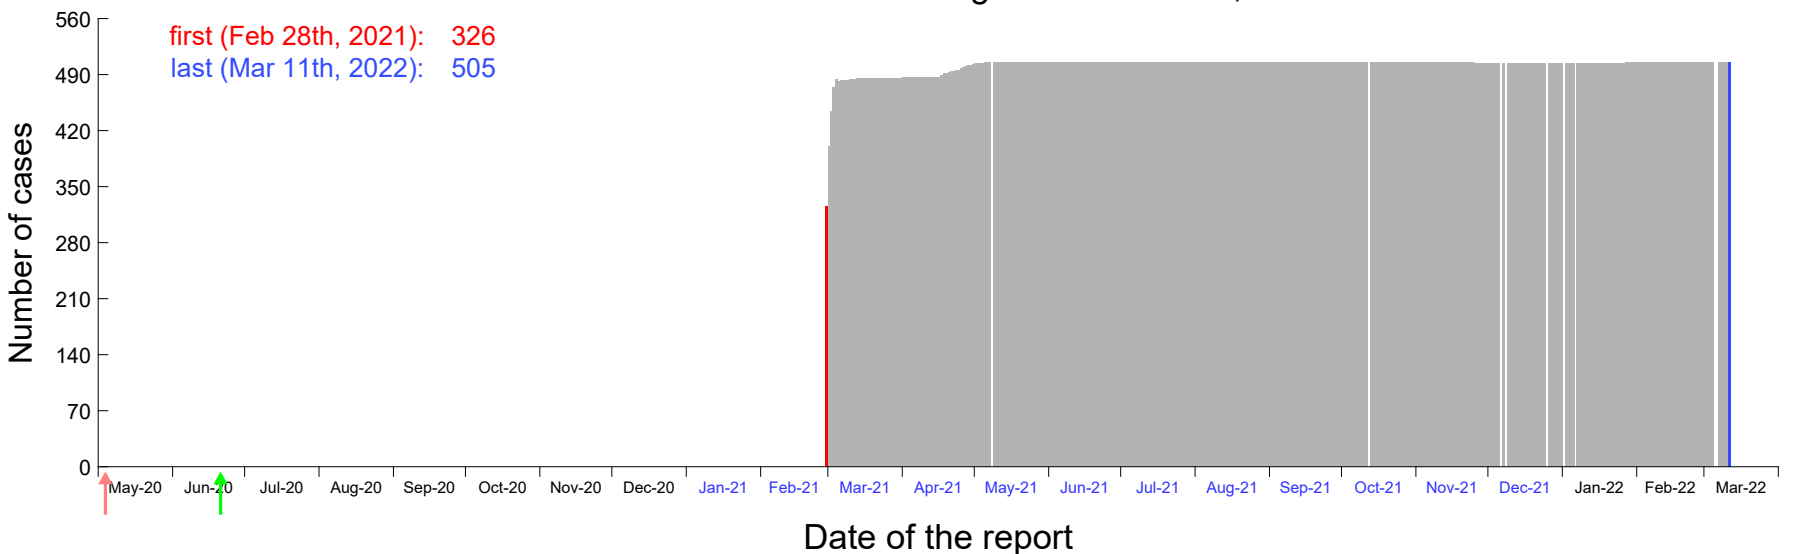

Evolution of the number of cases assigned to Feb 28th, 2021 in Madrid

Evolution of the number of cases assigned to Feb 27th, 2021 in Madrid