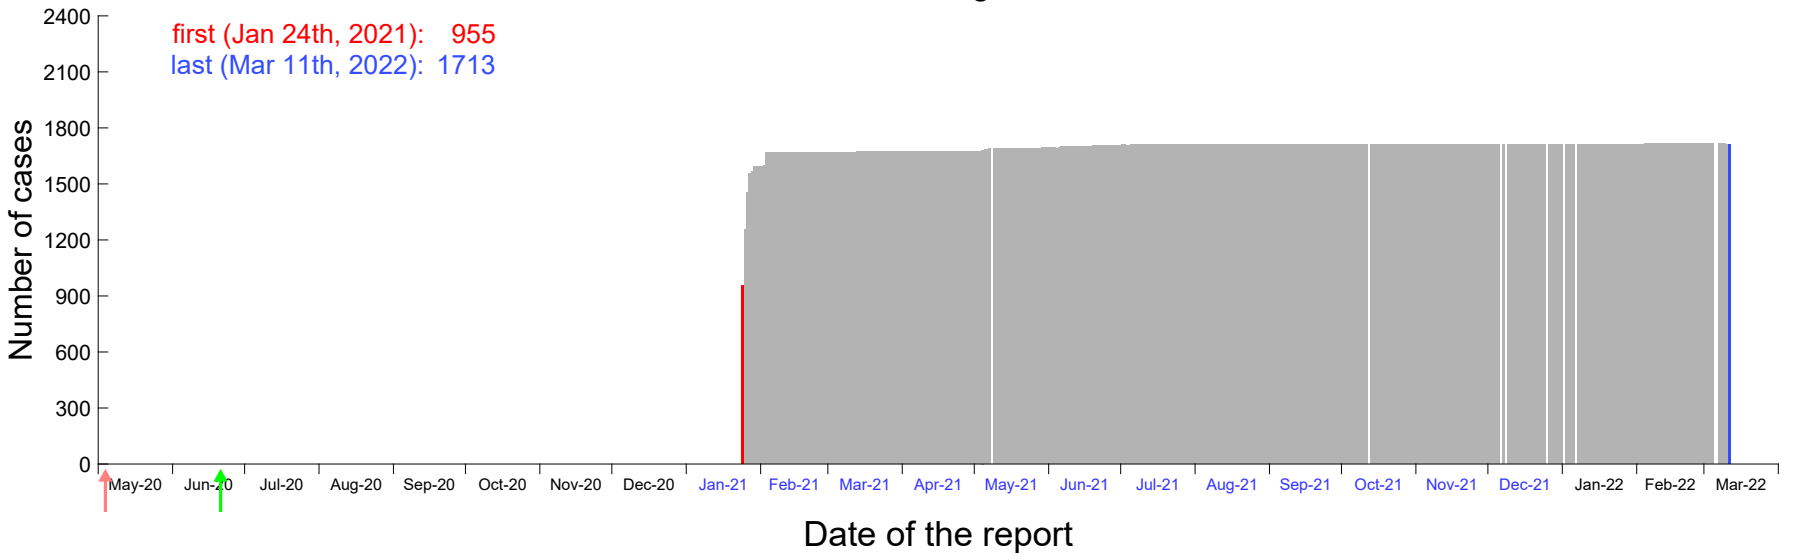

Evolution of the number of cases assigned to Jan 24th, 2021 in Madrid

Evolution of the number of cases assigned to Jan 23rd, 2021 in Madrid