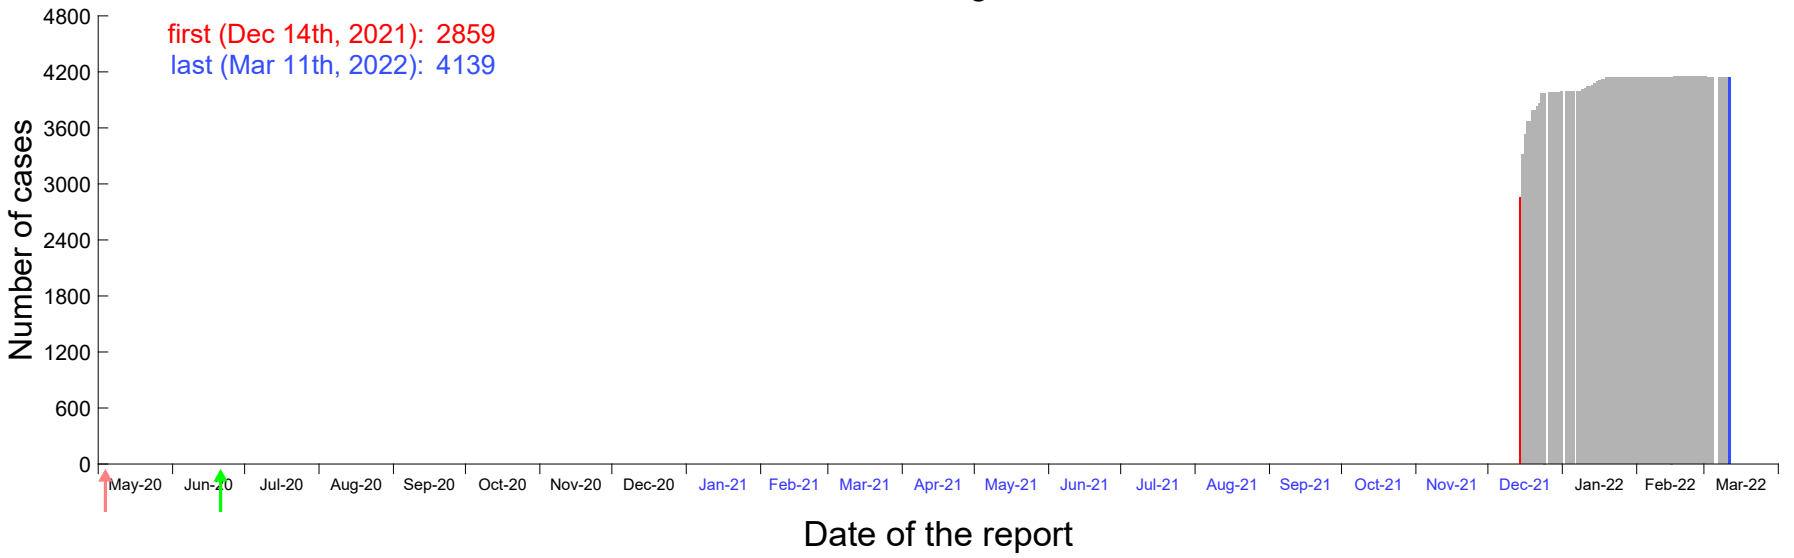

Evolution of the number of cases assigned to Dec 14th, 2021 in Madrid

Evolution of the number of cases assigned to Dec 13th, 2021 in Madrid