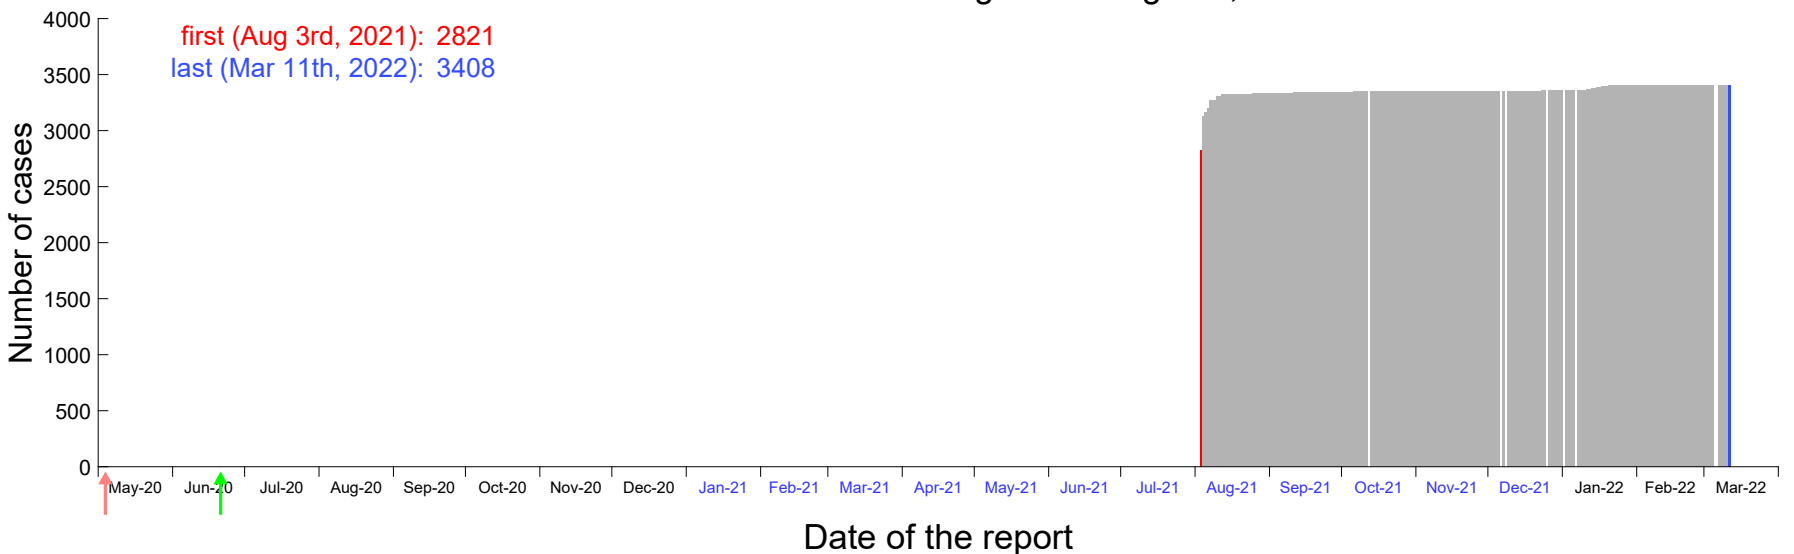

Evolution of the number of cases assigned to Aug 3rd, 2021 in Madrid

Evolution of the number of cases assigned to Aug 2nd, 2021 in Madrid