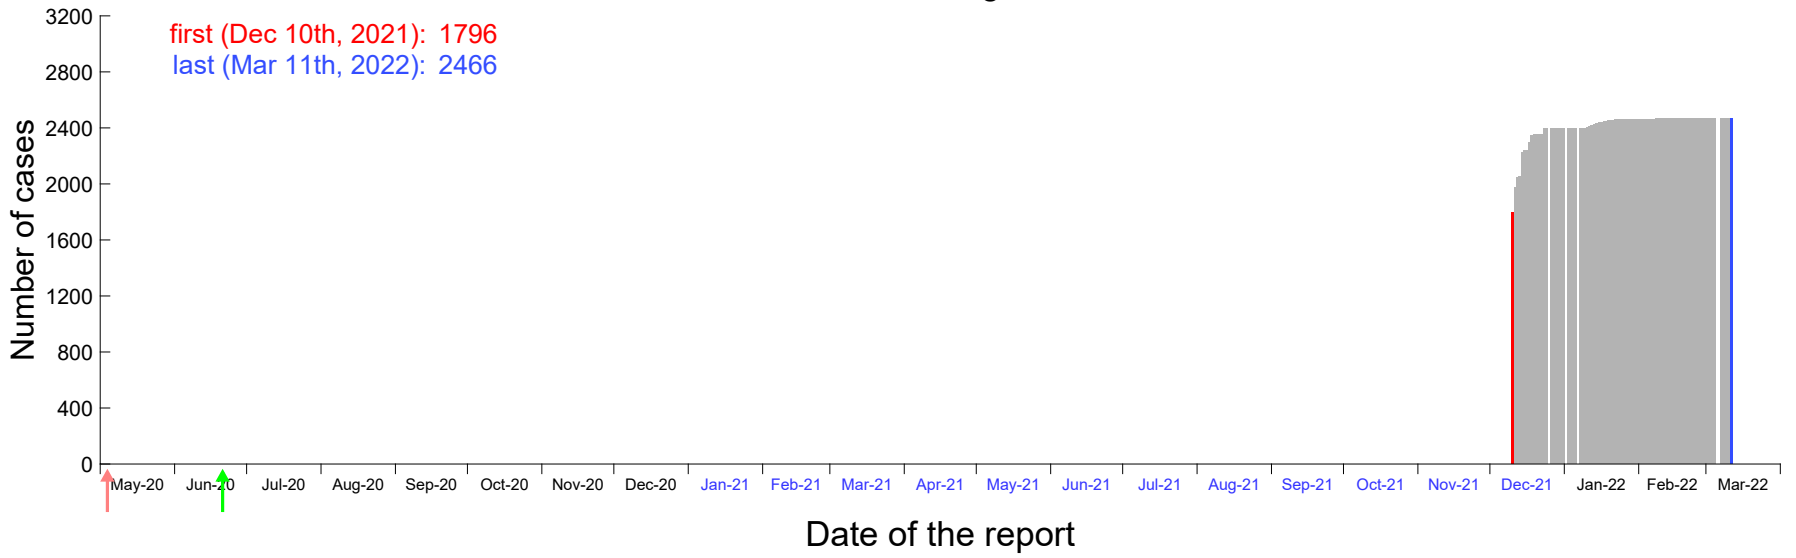

Evolution of the number of cases assigned to Dec 10th, 2021 in Madrid

Evolution of the number of cases assigned to Dec 9th, 2021 in Madrid