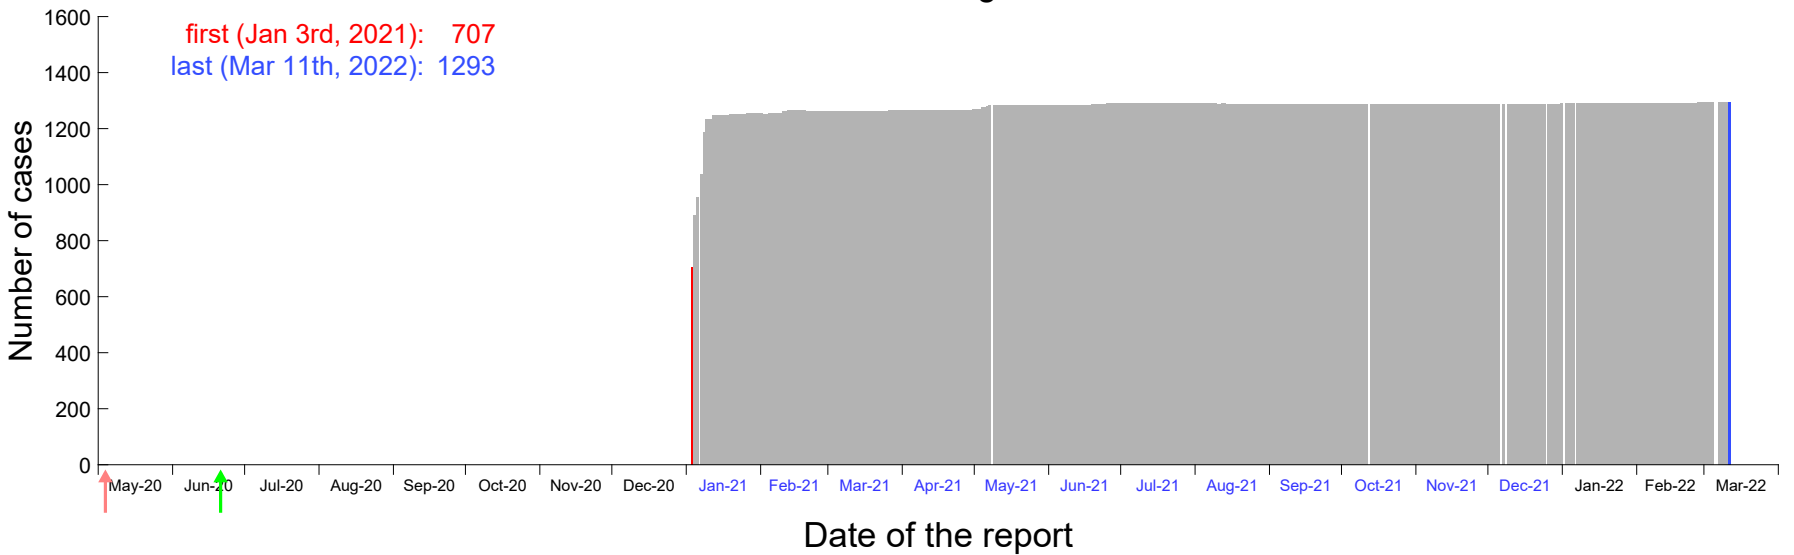

Evolution of the number of cases assigned to Jan 3rd, 2021 in Madrid

Evolution of the number of cases assigned to Jan 2nd, 2021 in Madrid