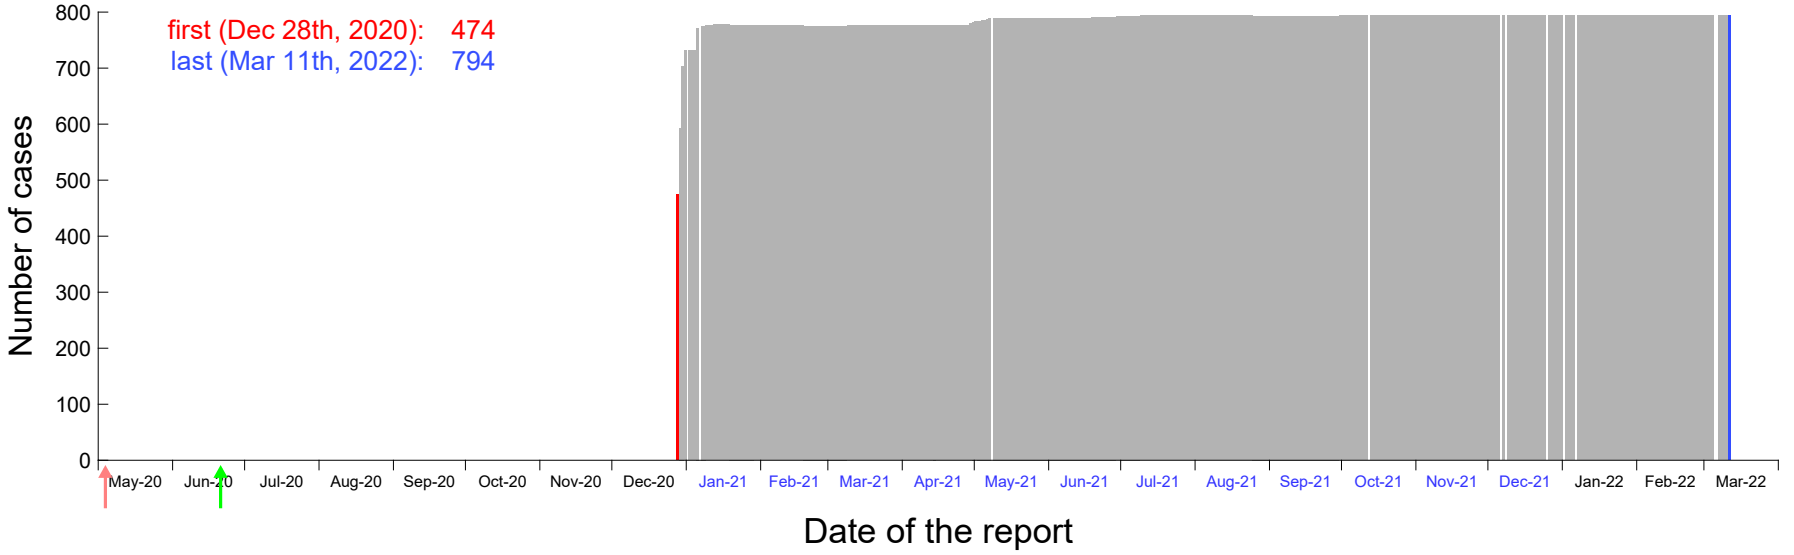

Evolution of the number of cases assigned to Dec 28th, 2020 in Madrid

Evolution of the number of cases assigned to Dec 27th, 2020 in Madrid