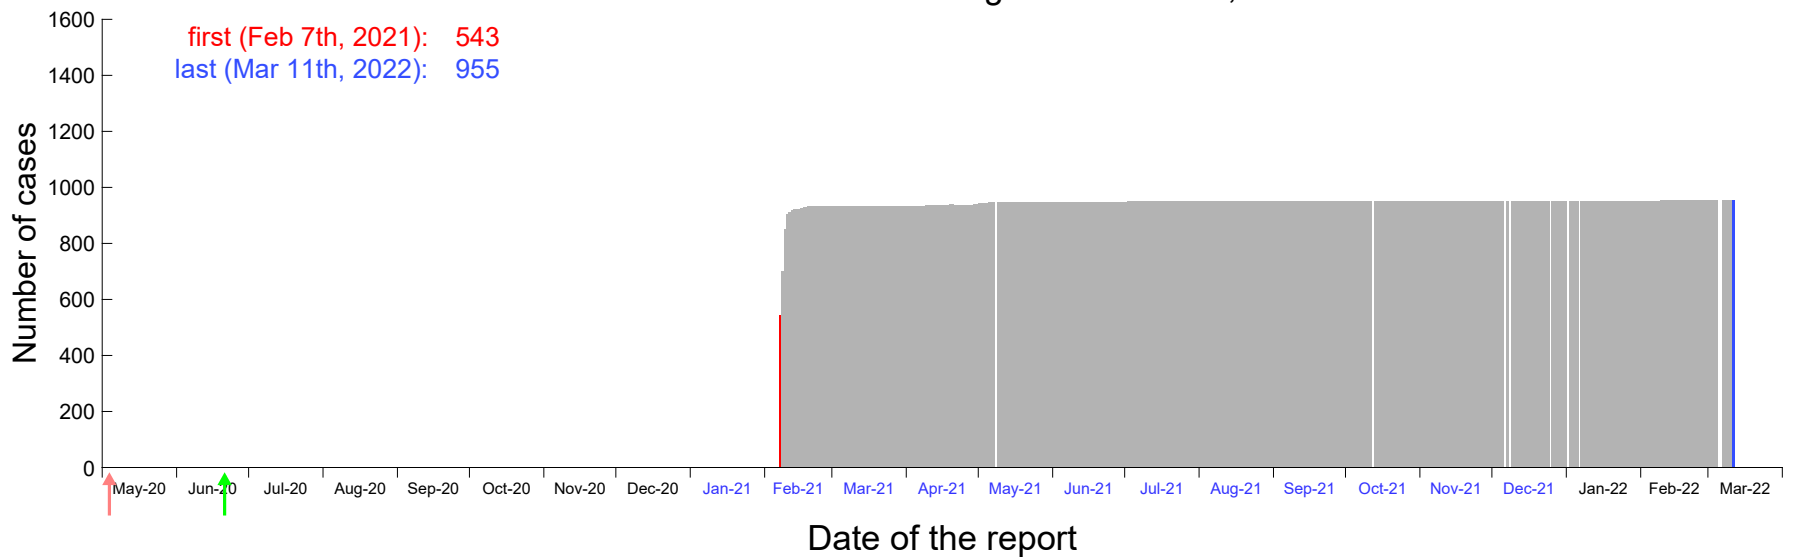

Evolution of the number of cases assigned to Feb 7th, 2021 in Madrid

Evolution of the number of cases assigned to Feb 6th, 2021 in Madrid