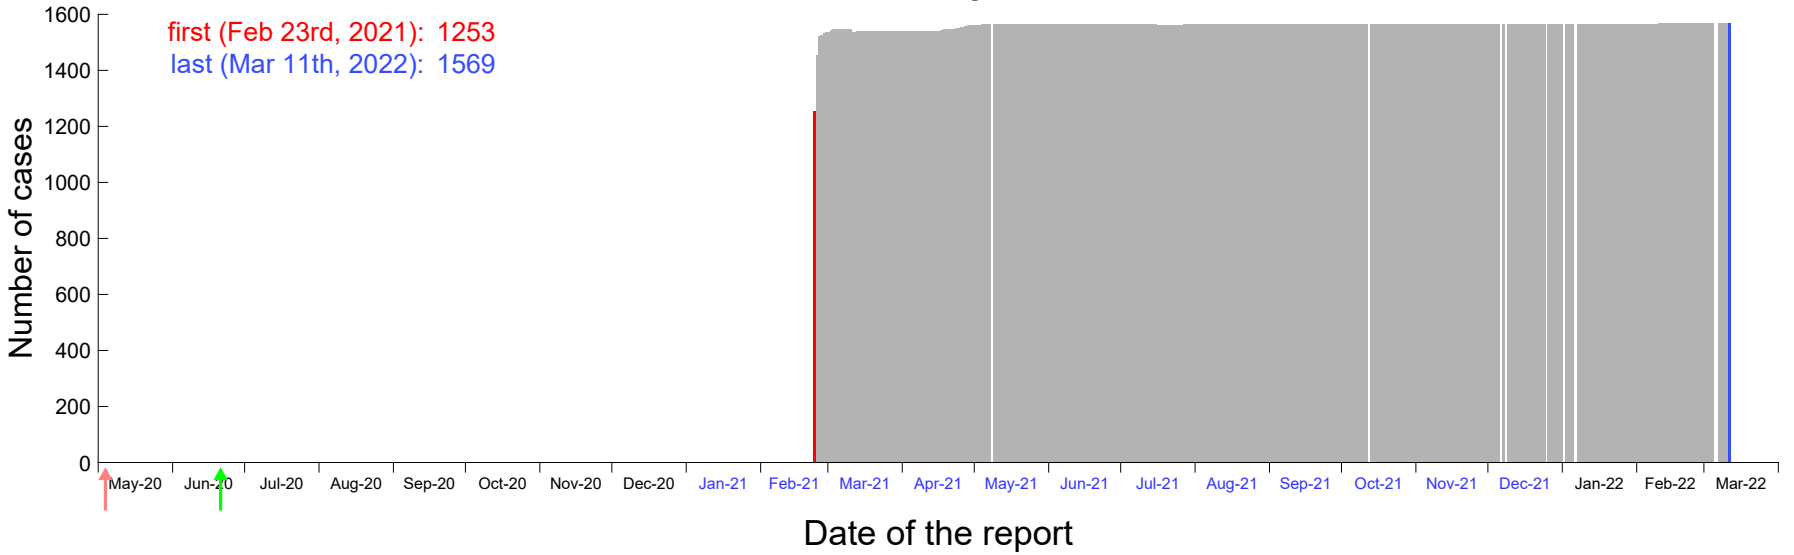

Evolution of the number of cases assigned to Feb 23rd, 2021 in Madrid

Evolution of the number of cases assigned to Feb 22nd, 2021 in Madrid