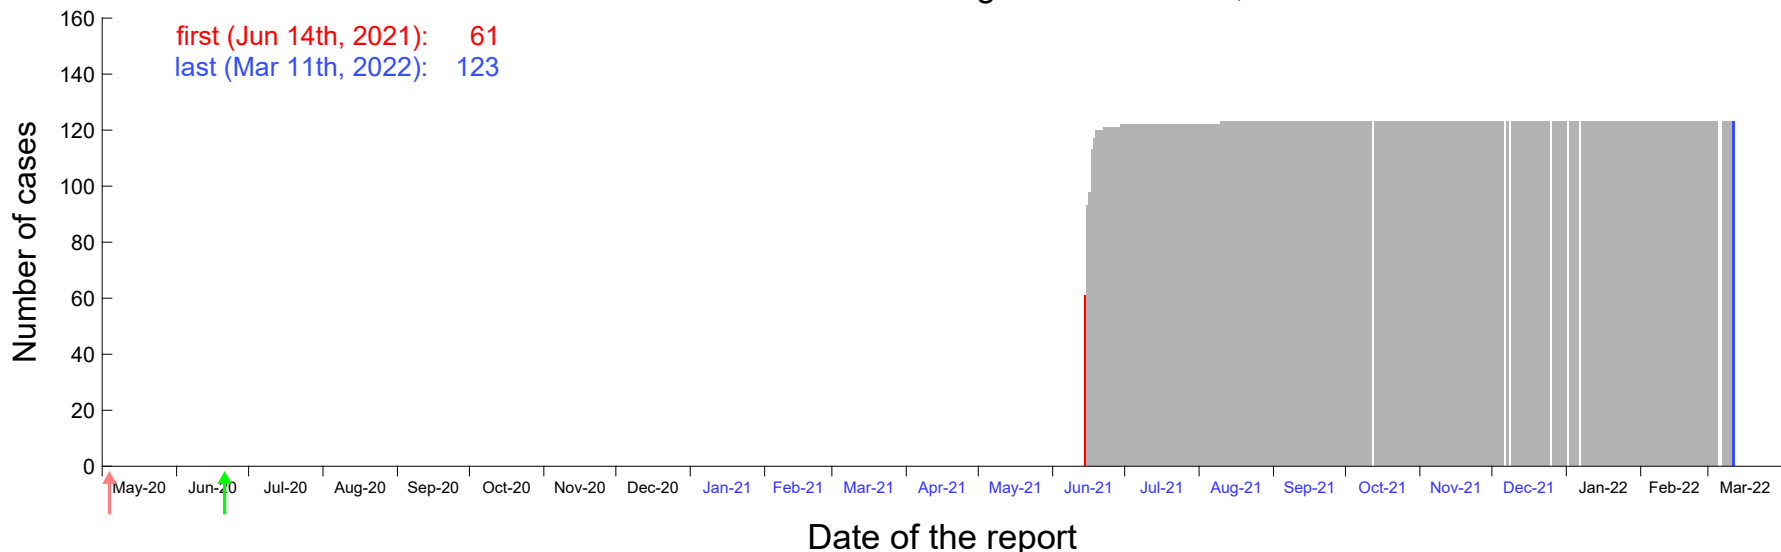

Evolution of the number of cases assigned to Jun 14th, 2021 in Madrid

Evolution of the number of cases assigned to Jun 13th, 2021 in Madrid