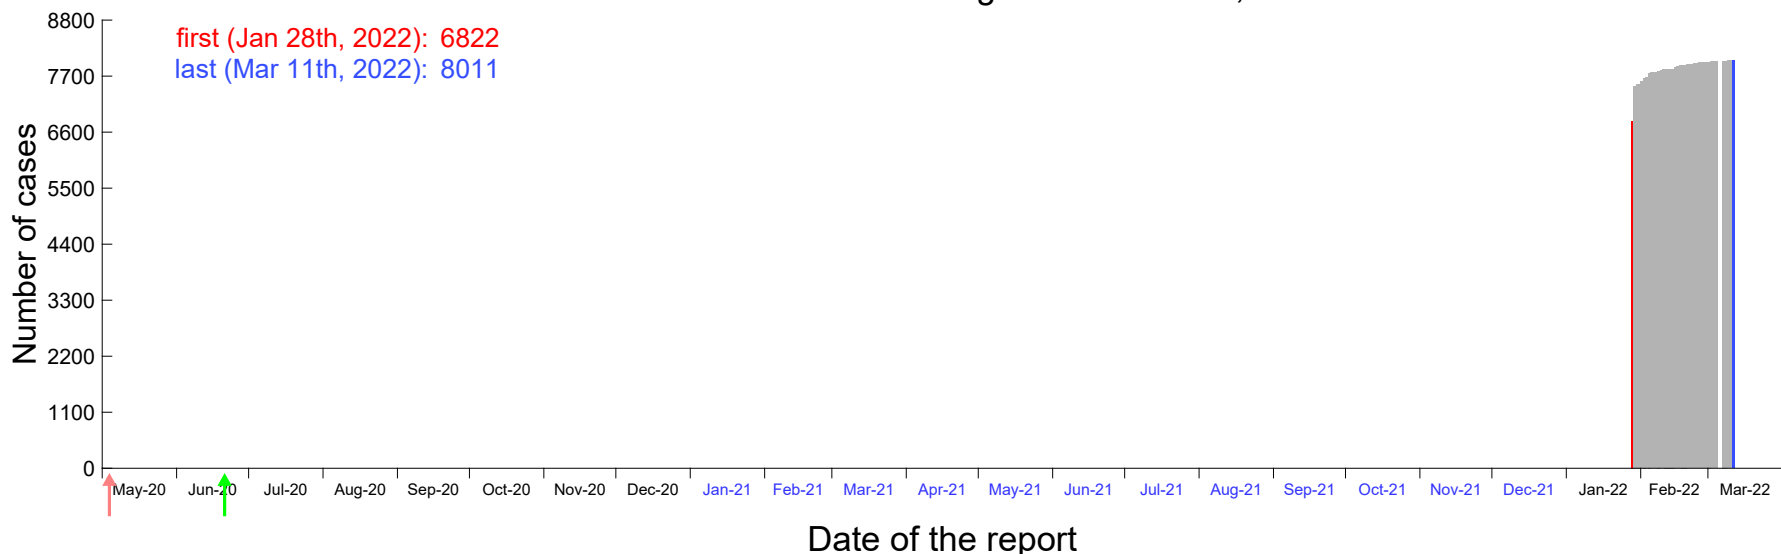

Evolution of the number of cases assigned to Jan 28th, 2022 in Madrid

Evolution of the number of cases assigned to Jan 27th, 2022 in Madrid