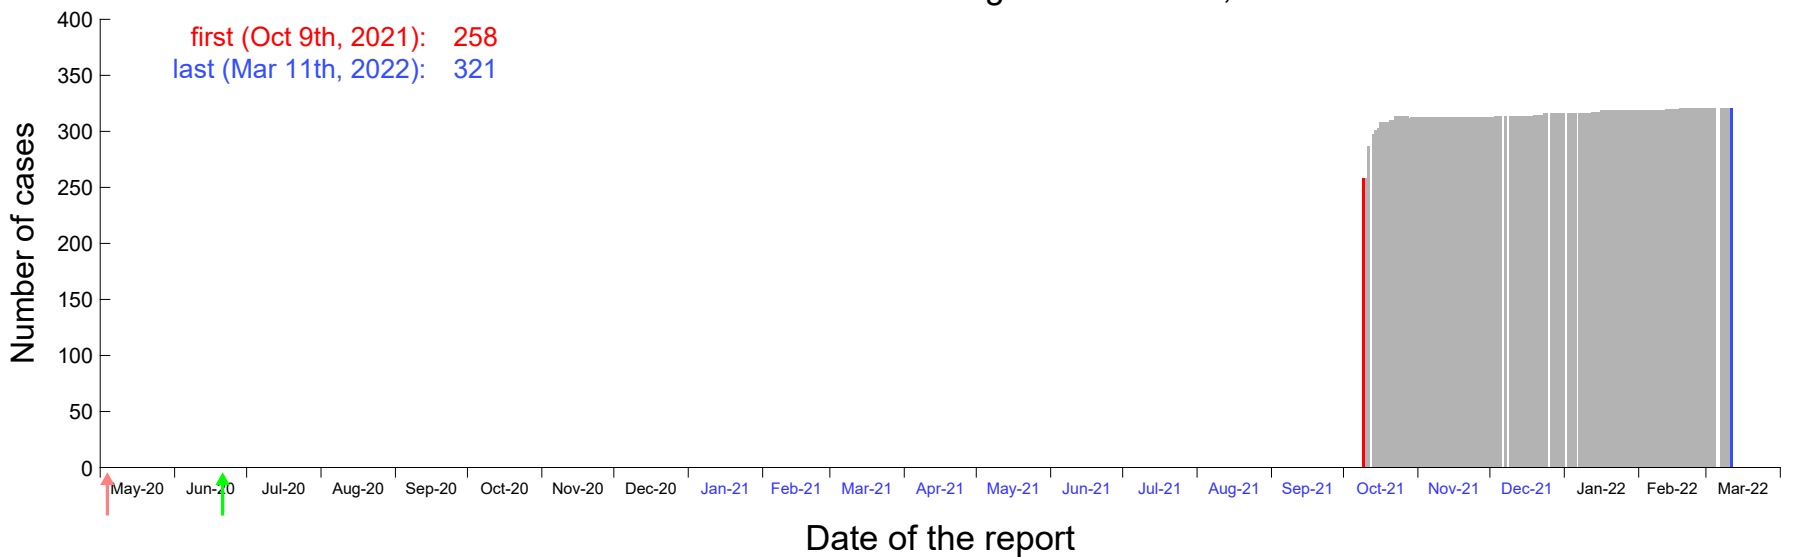

Evolution of the number of cases assigned to Oct 9th, 2021 in Madrid

Evolution of the number of cases assigned to Oct 8th, 2021 in Madrid