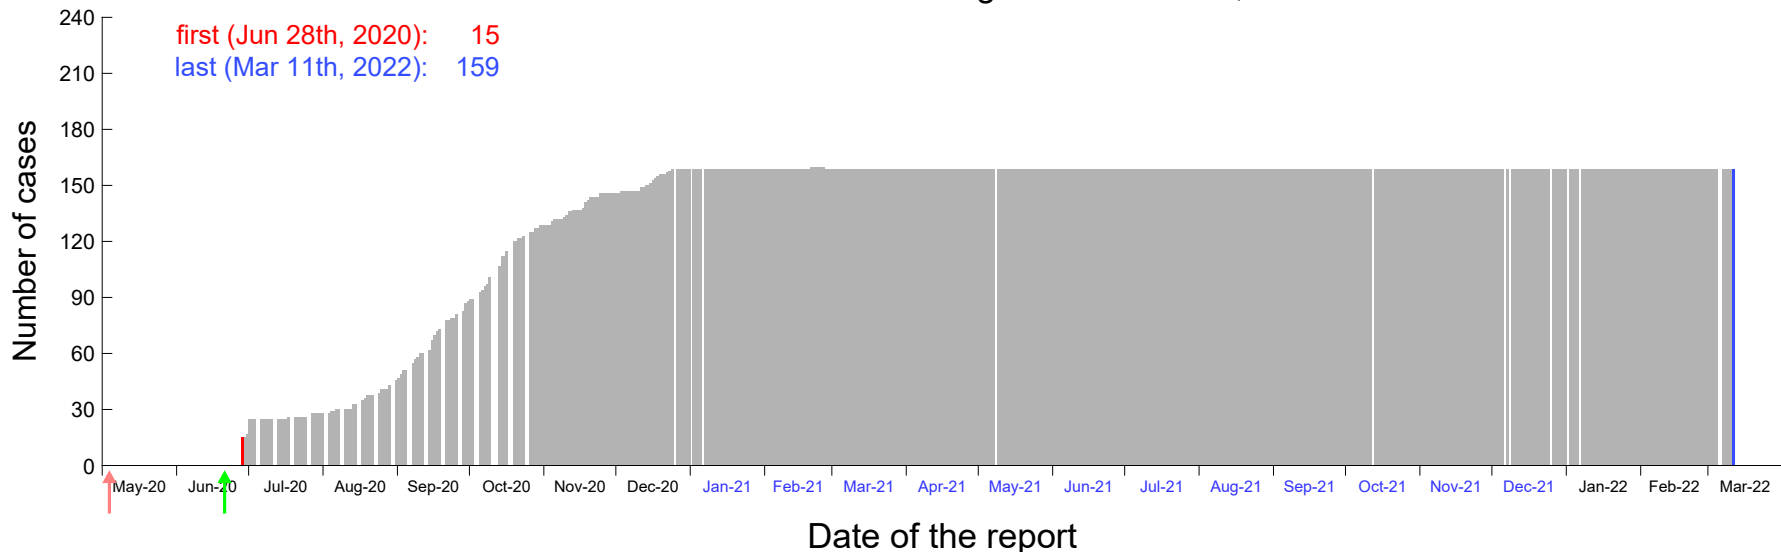

Evolution of the number of cases assigned to Jun 20th, 2020 in Madrid

Evolution of the number of cases assigned to Jun 21st, 2020 in Madrid

Evolution of the number of cases assigned to Jun 22nd, 2020 in Madrid

Evolution of the number of cases assigned to Jun 23rd, 2020 in Madrid

Evolution of the number of cases assigned to Jun 24th, 2020 in Madrid

Evolution of the number of cases assigned to Jun 25th, 2020 in Madrid

Evolution of the number of cases assigned to Jun 26th, 2020 in Madrid

Evolution of the number of cases assigned to Jun 27th, 2020 in Madrid

Evolution of the number of cases assigned to Jun 28th, 2020 in Madrid