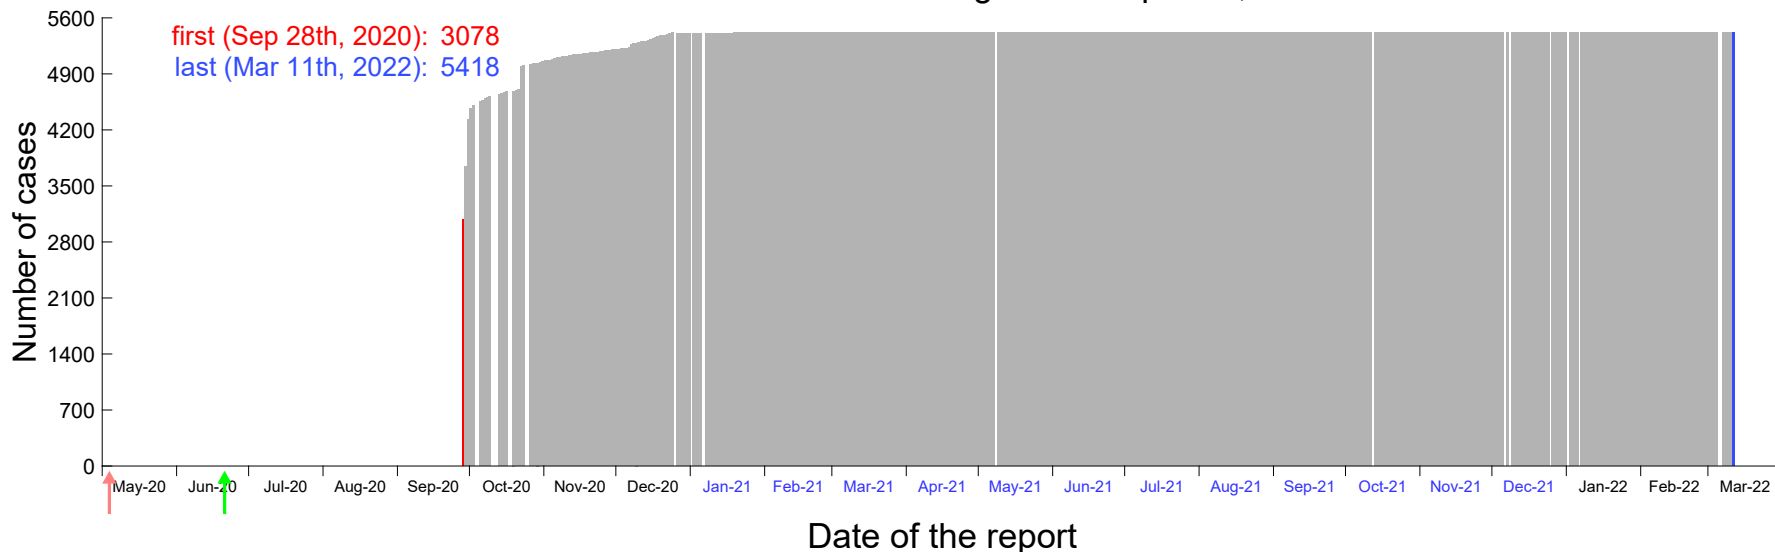

Evolution of the number of cases assigned to Sep 26th, 2020 in Madrid

Evolution of the number of cases assigned to Sep 25th, 2020 in Madrid