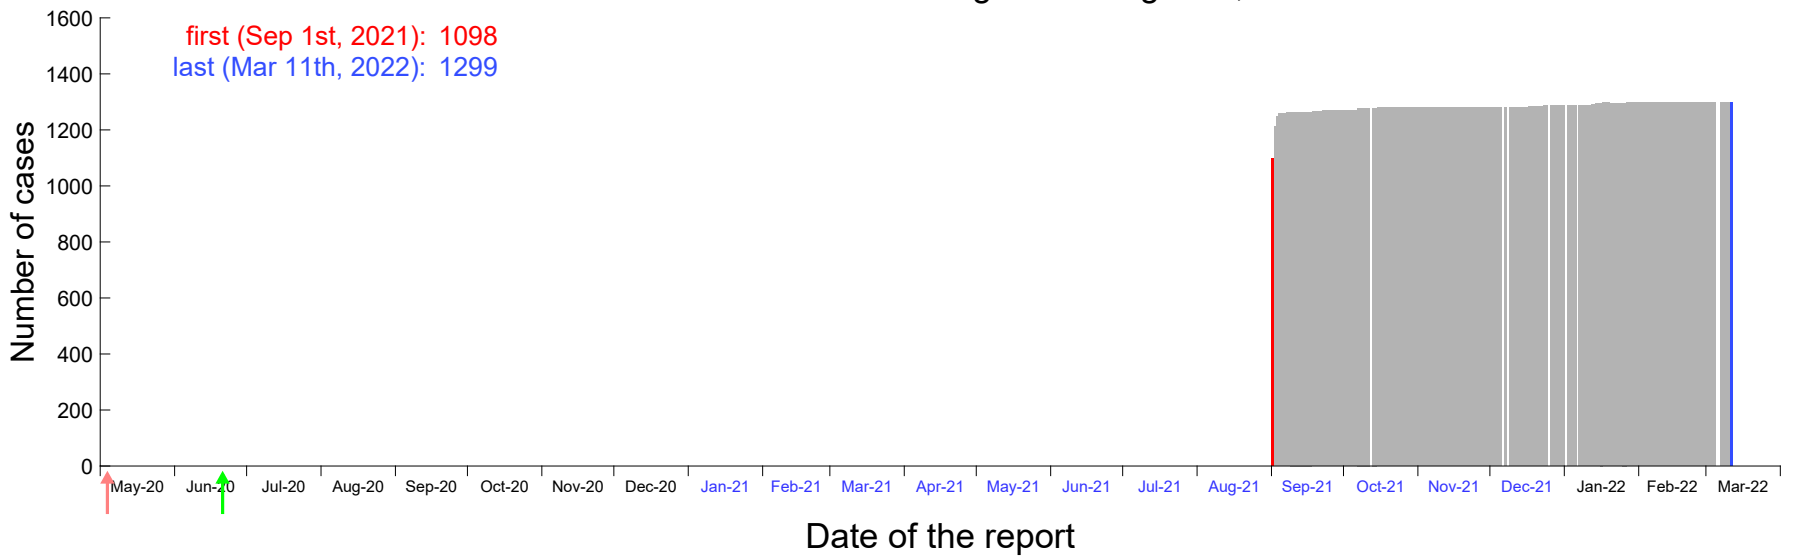

Evolution of the number of cases assigned to Sep 1st, 2021 in Madrid

Evolution of the number of cases assigned to Aug 31st, 2021 in Madrid