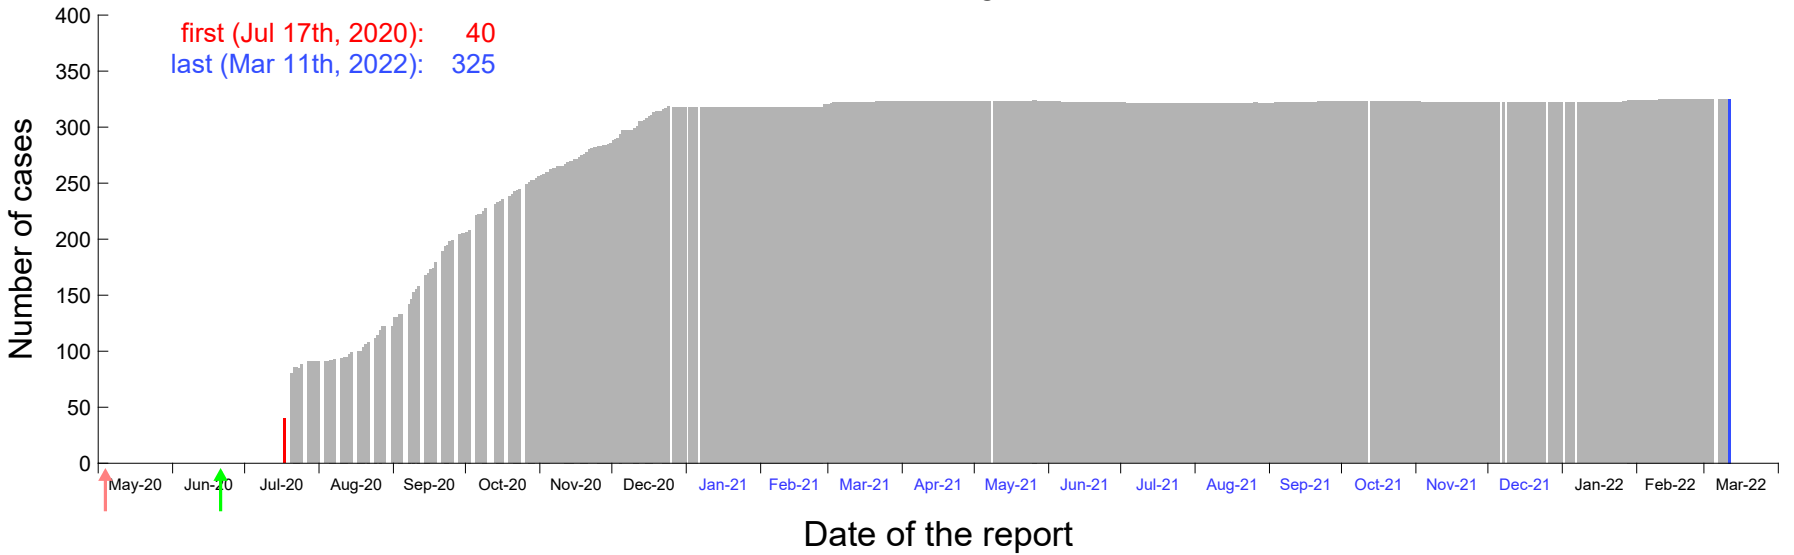

Evolution of the number of cases assigned to Jul 11th, 2020 in Madrid

Evolution of the number of cases assigned to Jul 12th, 2020 in Madrid

Evolution of the number of cases assigned to Jul 13th, 2020 in Madrid

Evolution of the number of cases assigned to Jul 14th, 2020 in Madrid

Evolution of the number of cases assigned to Jul 15th, 2020 in Madrid

Evolution of the number of cases assigned to Jul 16th, 2020 in Madrid