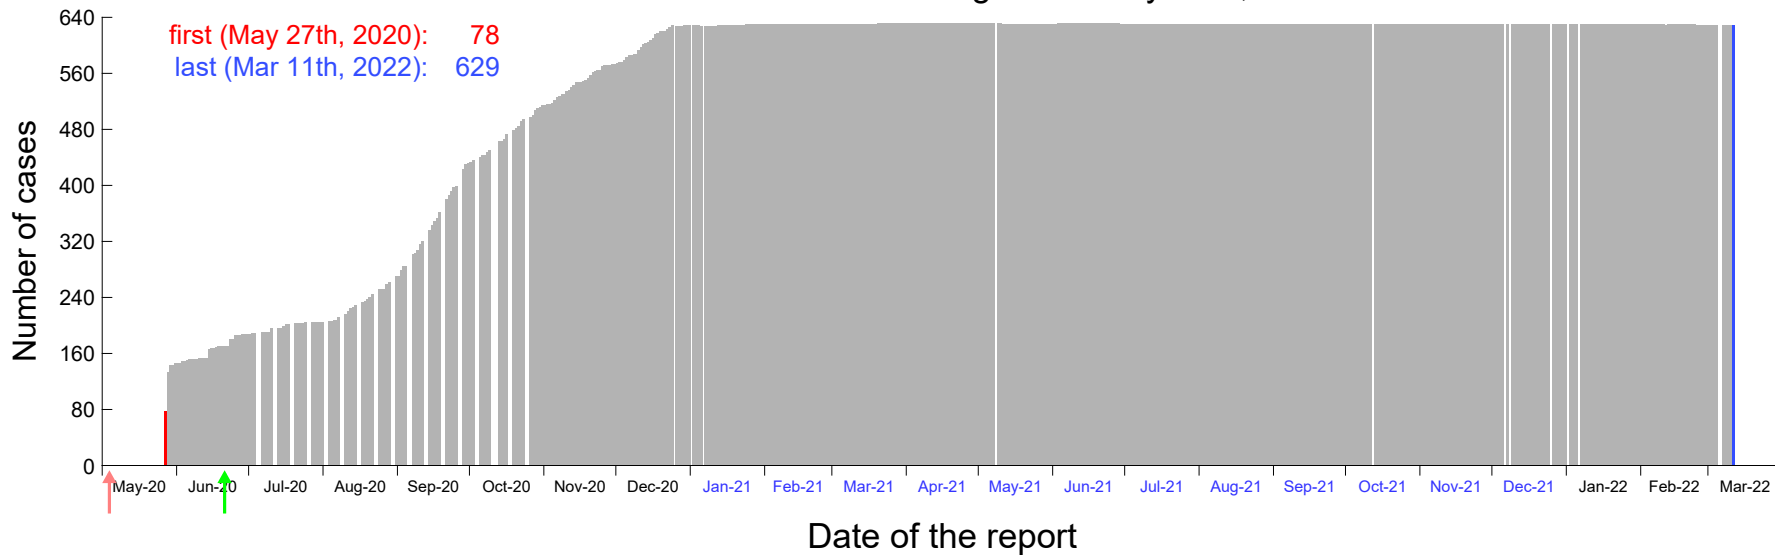

Evolution of the number of cases assigned to May 18th, 2020 in Madrid

Evolution of the number of cases assigned to May 19th, 2020 in Madrid

Evolution of the number of cases assigned to May 20th, 2020 in Madrid

Evolution of the number of cases assigned to May 21st, 2020 in Madrid

Evolution of the number of cases assigned to May 22nd, 2020 in Madrid

Evolution of the number of cases assigned to May 23rd, 2020 in Madrid

Evolution of the number of cases assigned to May 24th, 2020 in Madrid

Evolution of the number of cases assigned to May 25th, 2020 in Madrid

Evolution of the number of cases assigned to May 26th, 2020 in Madrid