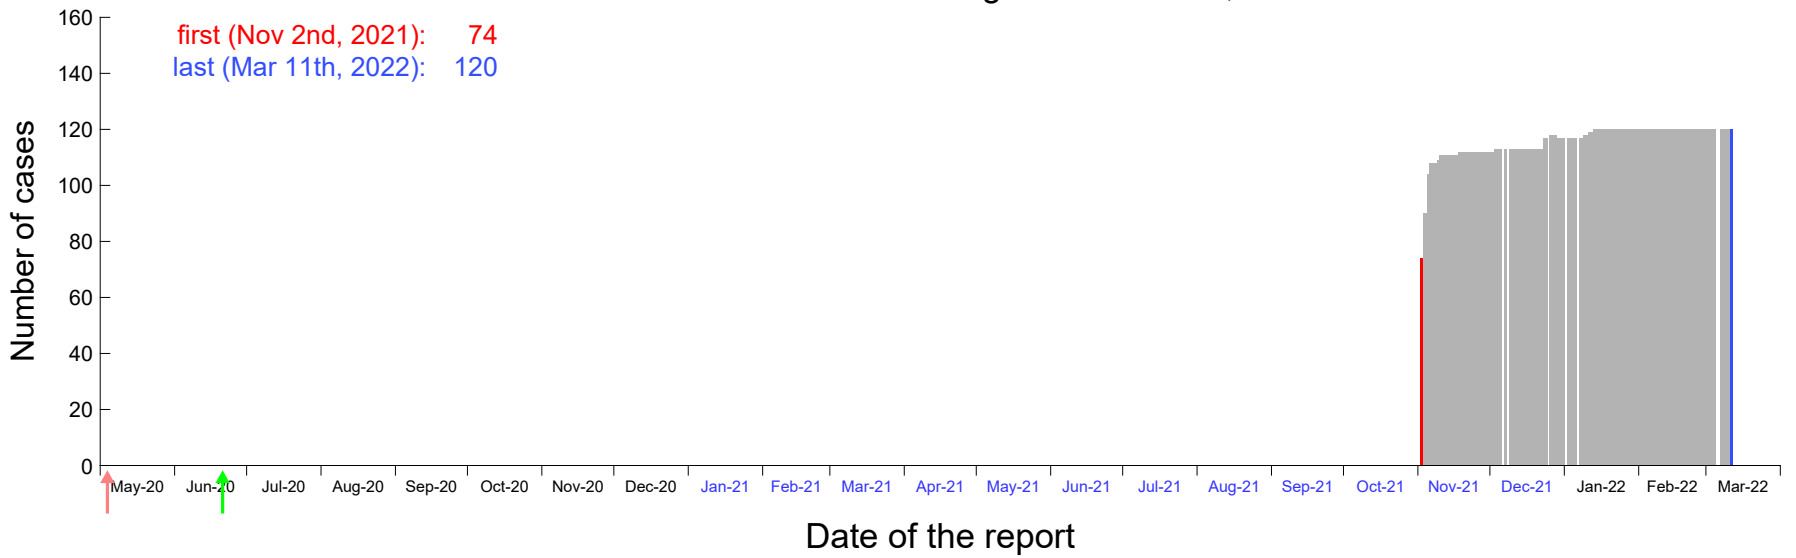

Evolution of the number of cases assigned to Nov 2nd, 2021 in Madrid

Evolution of the number of cases assigned to Nov 1st, 2021 in Madrid