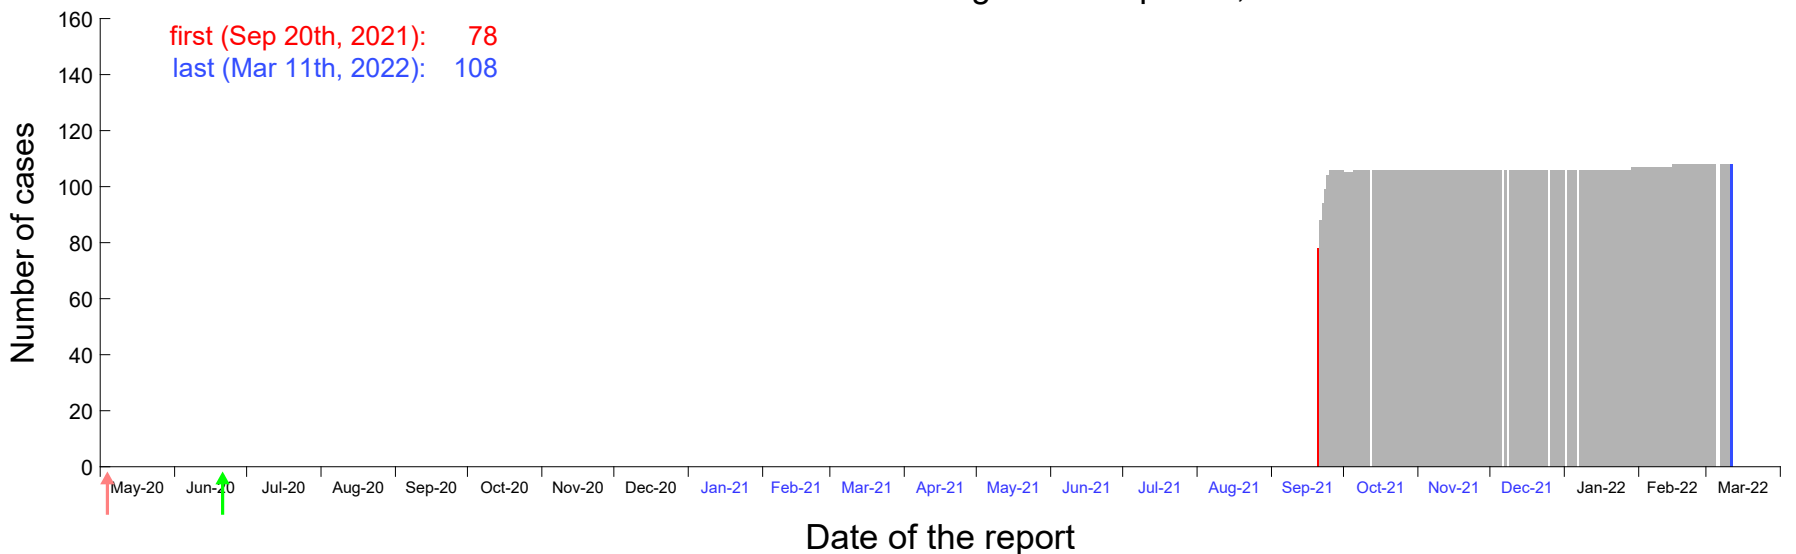

Evolution of the number of cases assigned to Sep 20th, 2021 in Madrid

Evolution of the number of cases assigned to Sep 19th, 2021 in Madrid