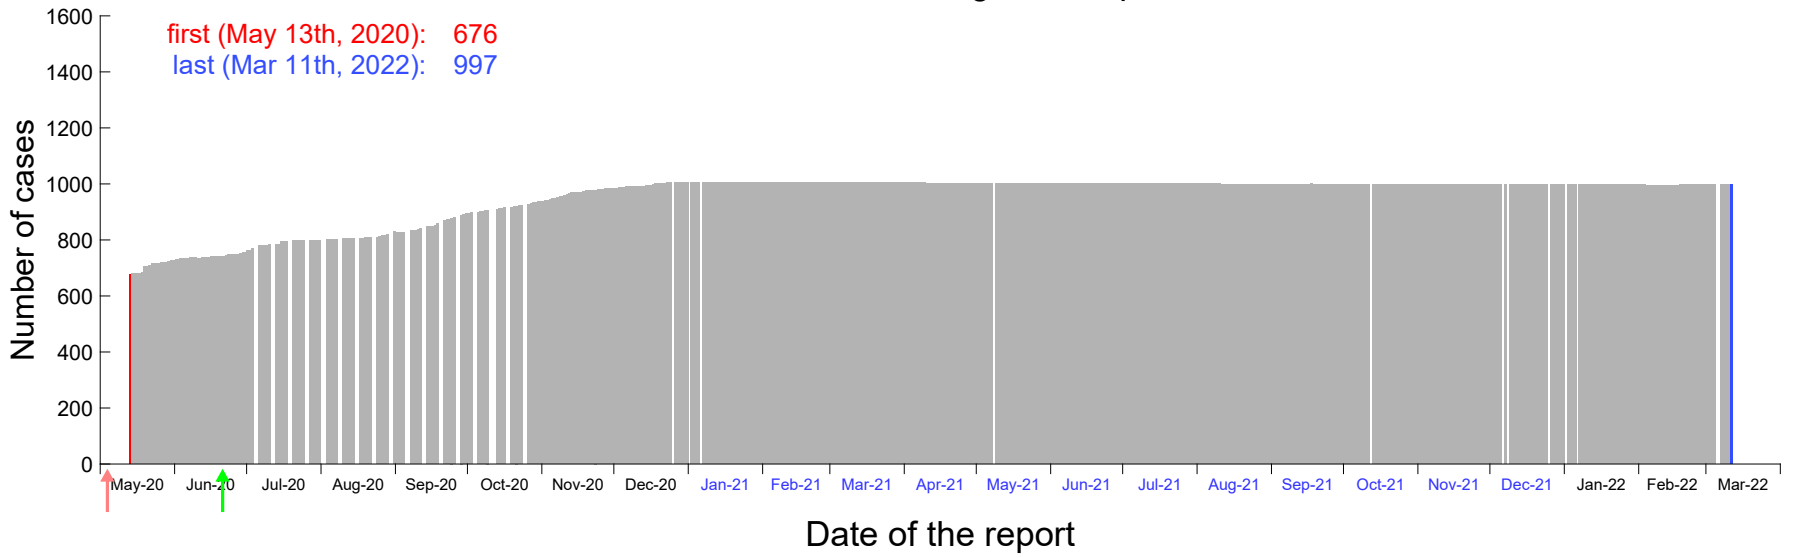

Evolution of the number of cases assigned to Apr 15th, 2020 in Madrid

Evolution of the number of cases assigned to Apr 16th, 2020 in Madrid

Evolution of the number of cases assigned to Apr 17th, 2020 in Madrid

Evolution of the number of cases assigned to Apr 18th, 2020 in Madrid

Evolution of the number of cases assigned to Apr 19th, 2020 in Madrid

Evolution of the number of cases assigned to Apr 20th, 2020 in Madrid

Evolution of the number of cases assigned to Apr 21st, 2020 in Madrid

Evolution of the number of cases assigned to Apr 22nd, 2020 in Madrid

Evolution of the number of cases assigned to Apr 23rd, 2020 in Madrid

Evolution of the number of cases assigned to Apr 24th, 2020 in Madrid

Evolution of the number of cases assigned to Apr 25th, 2020 in Madrid

Evolution of the number of cases assigned to Apr 26th, 2020 in Madrid