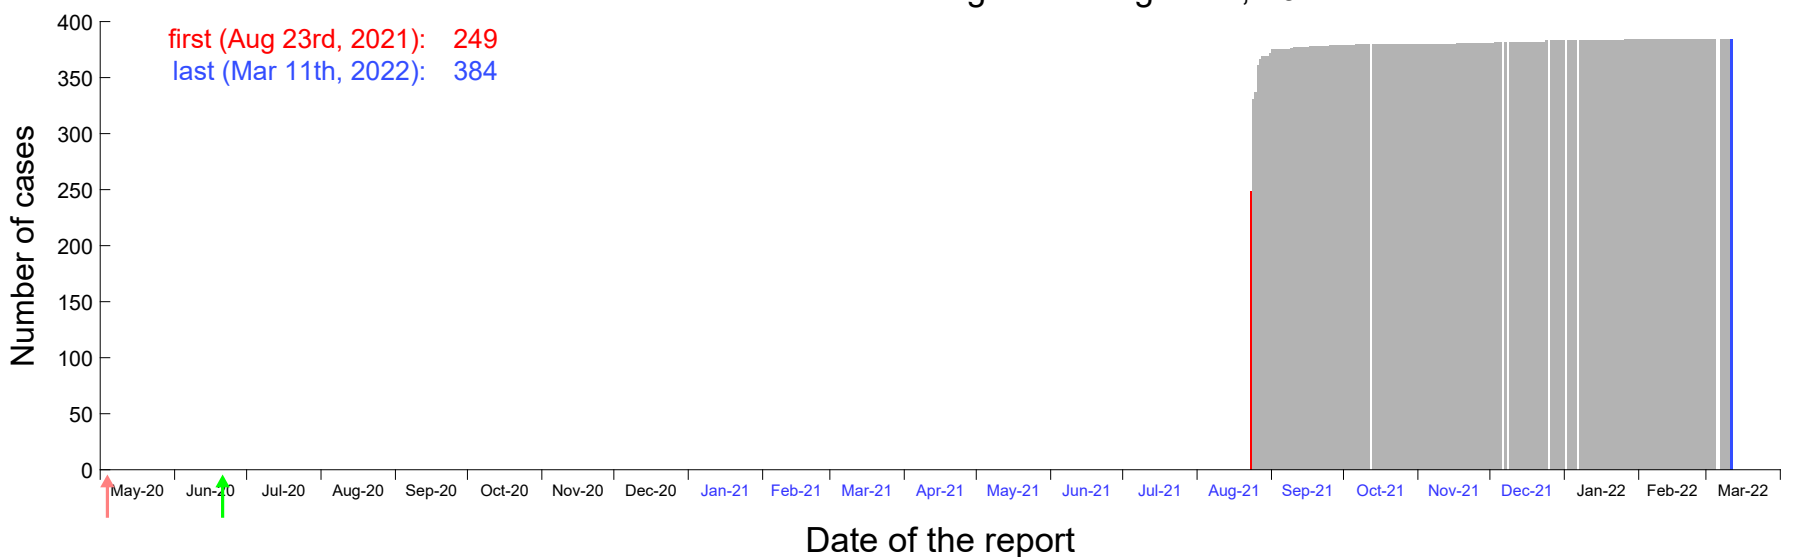

Evolution of the number of cases assigned to Aug 23rd, 2021 in Madrid

Evolution of the number of cases assigned to Aug 22nd, 2021 in Madrid