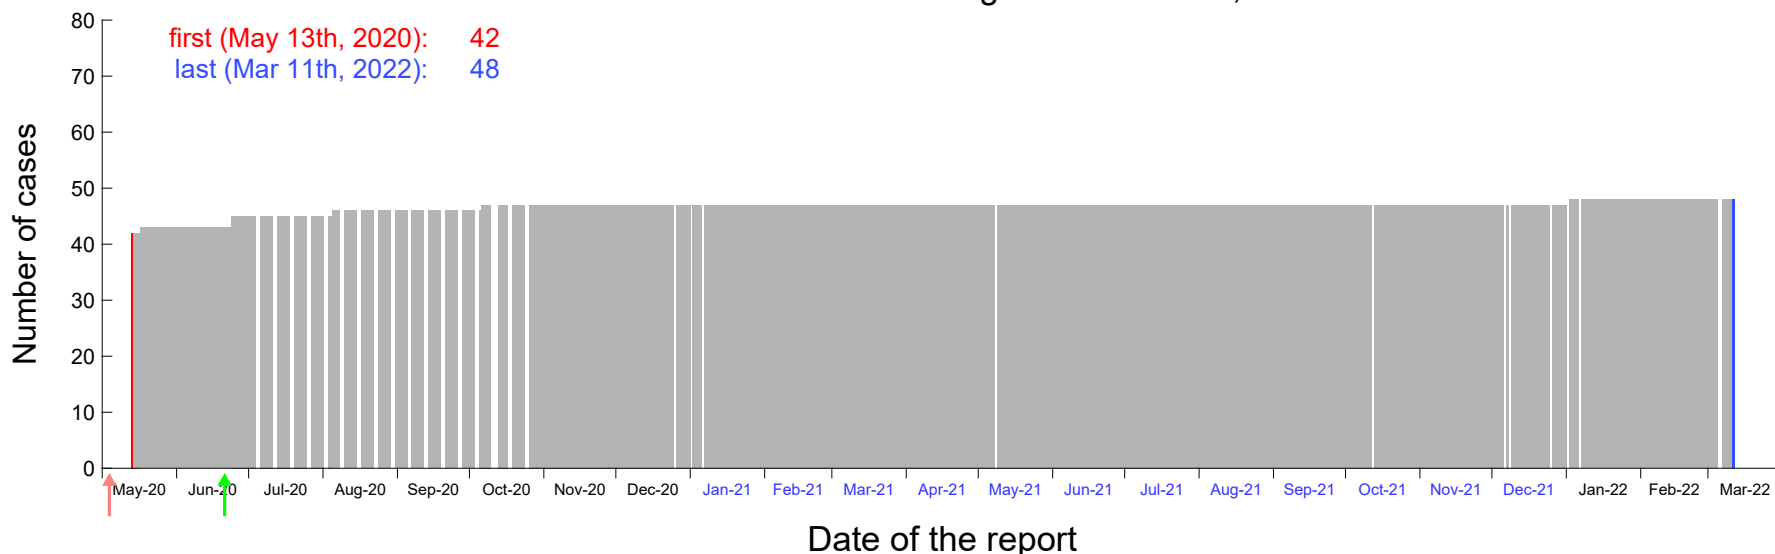

Evolution of the number of cases assigned to Mar 1st, 2020 in Madrid

Evolution of the number of cases assigned to Mar 2nd, 2020 in Madrid

Evolution of the number of cases assigned to Mar 3rd, 2020 in Madrid

Evolution of the number of cases assigned to Mar 4th, 2020 in Madrid

Evolution of the number of cases assigned to Mar 5th, 2020 in Madrid

Evolution of the number of cases assigned to Mar 6th, 2020 in Madrid