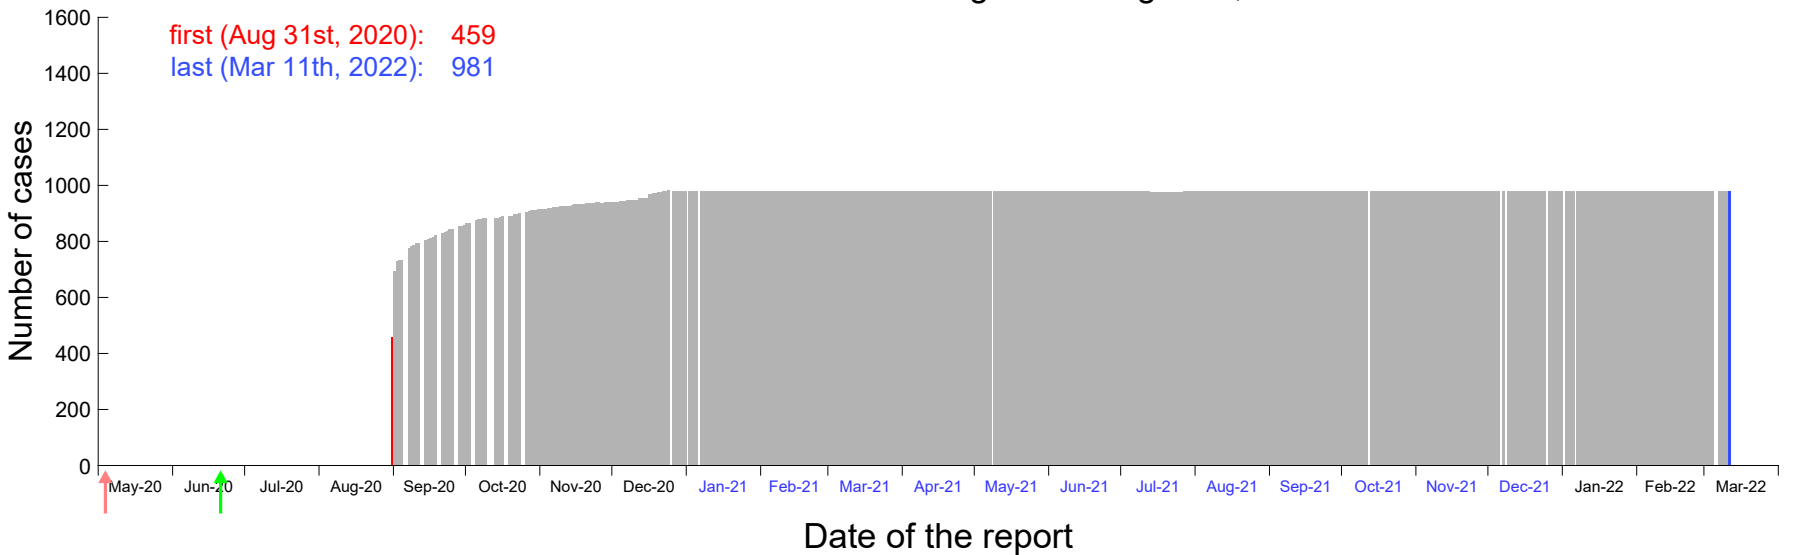

Evolution of the number of cases assigned to Aug 31st, 2020 in Madrid

Evolution of the number of cases assigned to Aug 30th, 2020 in Madrid