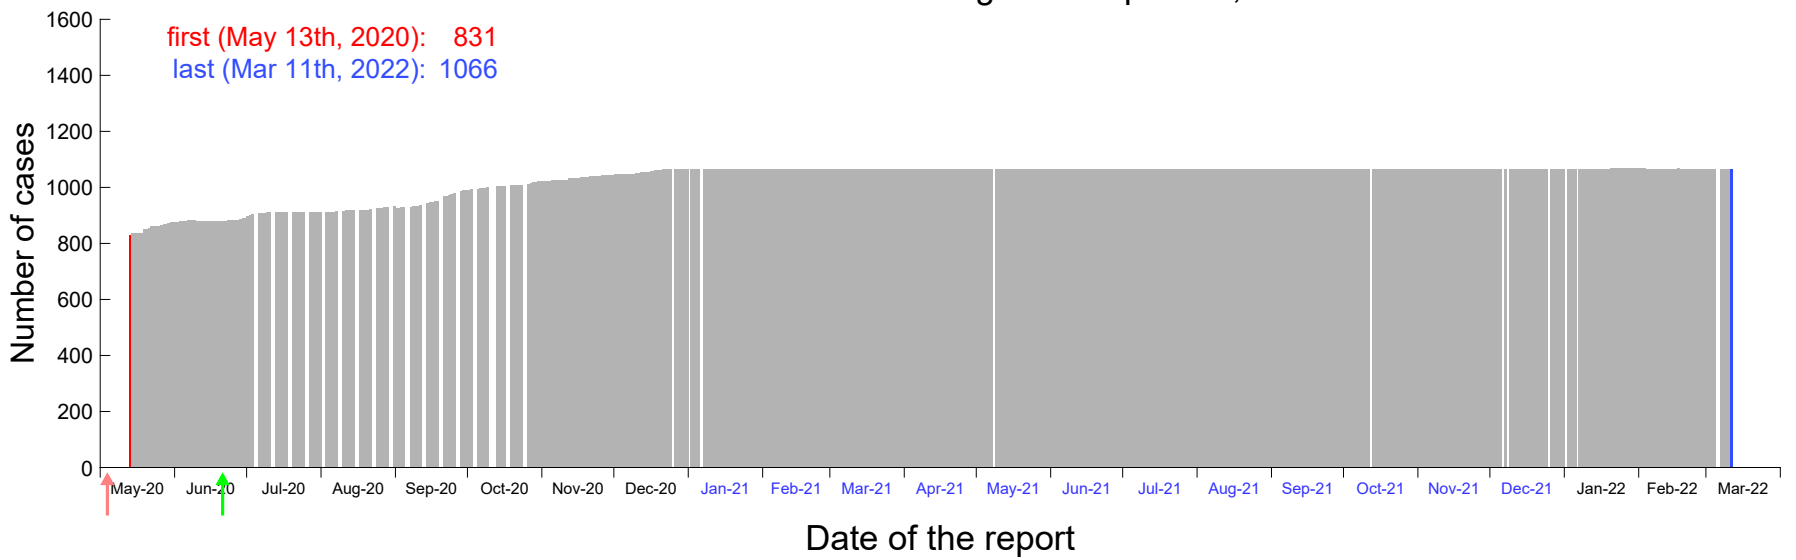

Evolution of the number of cases assigned to Apr 9th, 2020 in Madrid

Evolution of the number of cases assigned to Apr 10th, 2020 in Madrid

Evolution of the number of cases assigned to Apr 11th, 2020 in Madrid

Evolution of the number of cases assigned to Apr 12th, 2020 in Madrid

Evolution of the number of cases assigned to Apr 13th, 2020 in Madrid

Evolution of the number of cases assigned to Apr 14th, 2020 in Madrid

Evolution of the number of cases assigned to Apr 15th, 2020 in Madrid

Evolution of the number of cases assigned to Apr 16th, 2020 in Madrid

Evolution of the number of cases assigned to Apr 17th, 2020 in Madrid