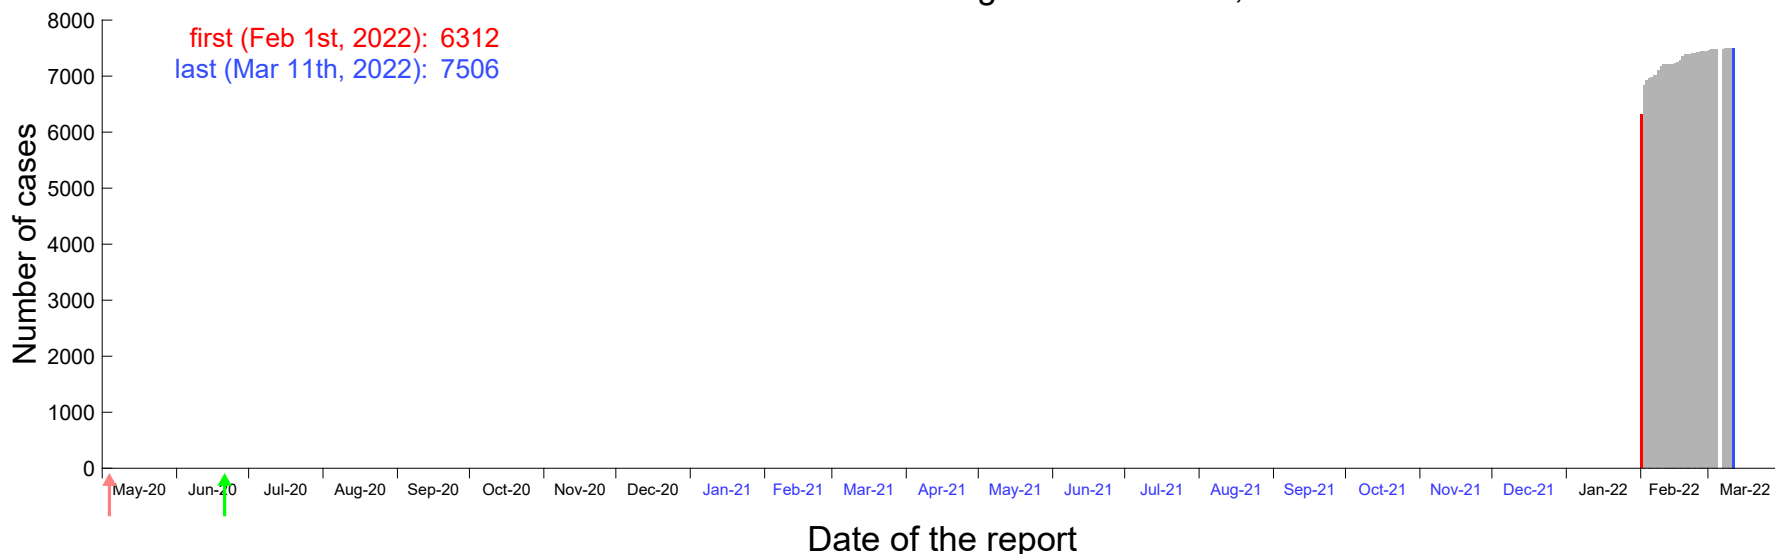

Evolution of the number of cases assigned to Feb 1st, 2022 in Madrid

Evolution of the number of cases assigned to Jan 31st, 2022 in Madrid