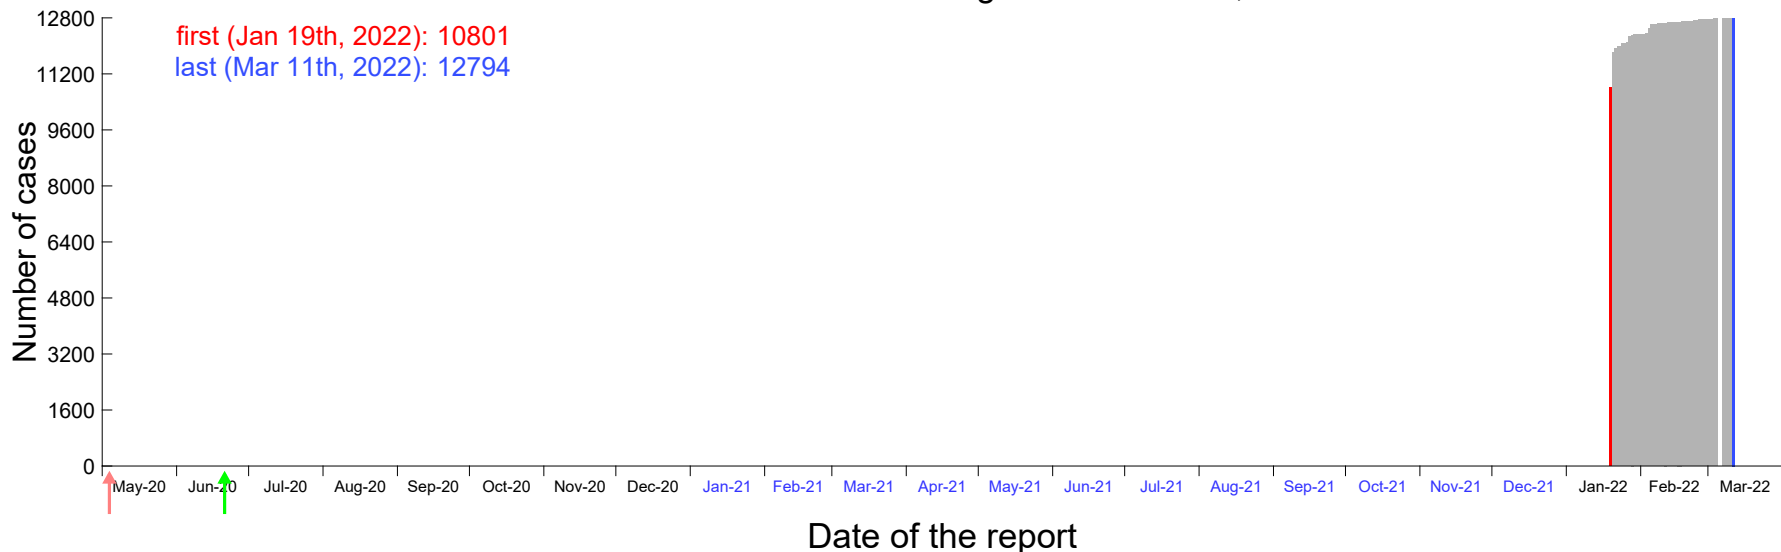

Evolution of the number of cases assigned to Jan 19th, 2022 in Madrid

Evolution of the number of cases assigned to Jan 18th, 2022 in Madrid