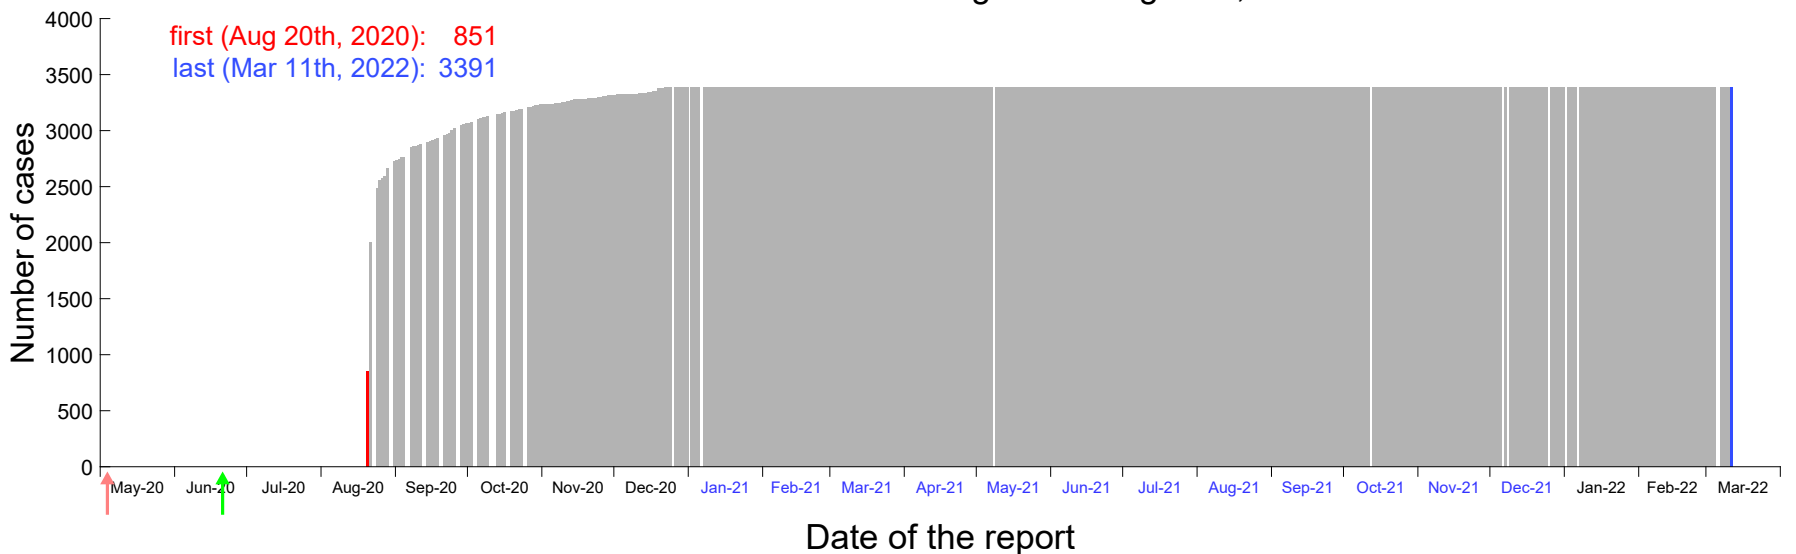

Evolution of the number of cases assigned to Aug 20th, 2020 in Madrid

Evolution of the number of cases assigned to Aug 19th, 2020 in Madrid