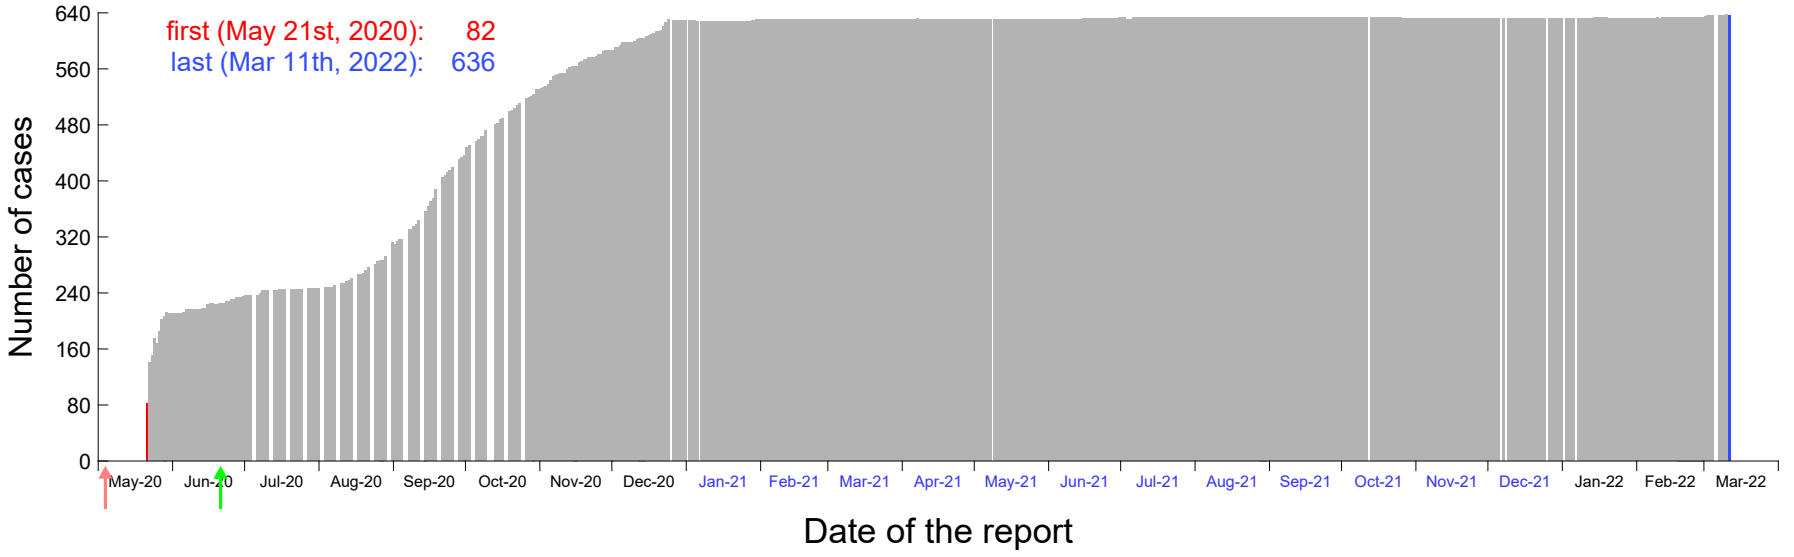

Evolution of the number of cases assigned to May 12th, 2020 in Madrid

Evolution of the number of cases assigned to May 13th, 2020 in Madrid

Evolution of the number of cases assigned to May 14th, 2020 in Madrid

Evolution of the number of cases assigned to May 15th, 2020 in Madrid

Evolution of the number of cases assigned to May 16th, 2020 in Madrid

Evolution of the number of cases assigned to May 17th, 2020 in Madrid

Evolution of the number of cases assigned to May 18th, 2020 in Madrid

Evolution of the number of cases assigned to May 19th, 2020 in Madrid

Evolution of the number of cases assigned to May 20th, 2020 in Madrid

Evolution of the number of cases assigned to May 21st, 2020 in Madrid

Evolution of the number of cases assigned to May 22nd, 2020 in Madrid

Evolution of the number of cases assigned to May 23rd, 2020 in Madrid