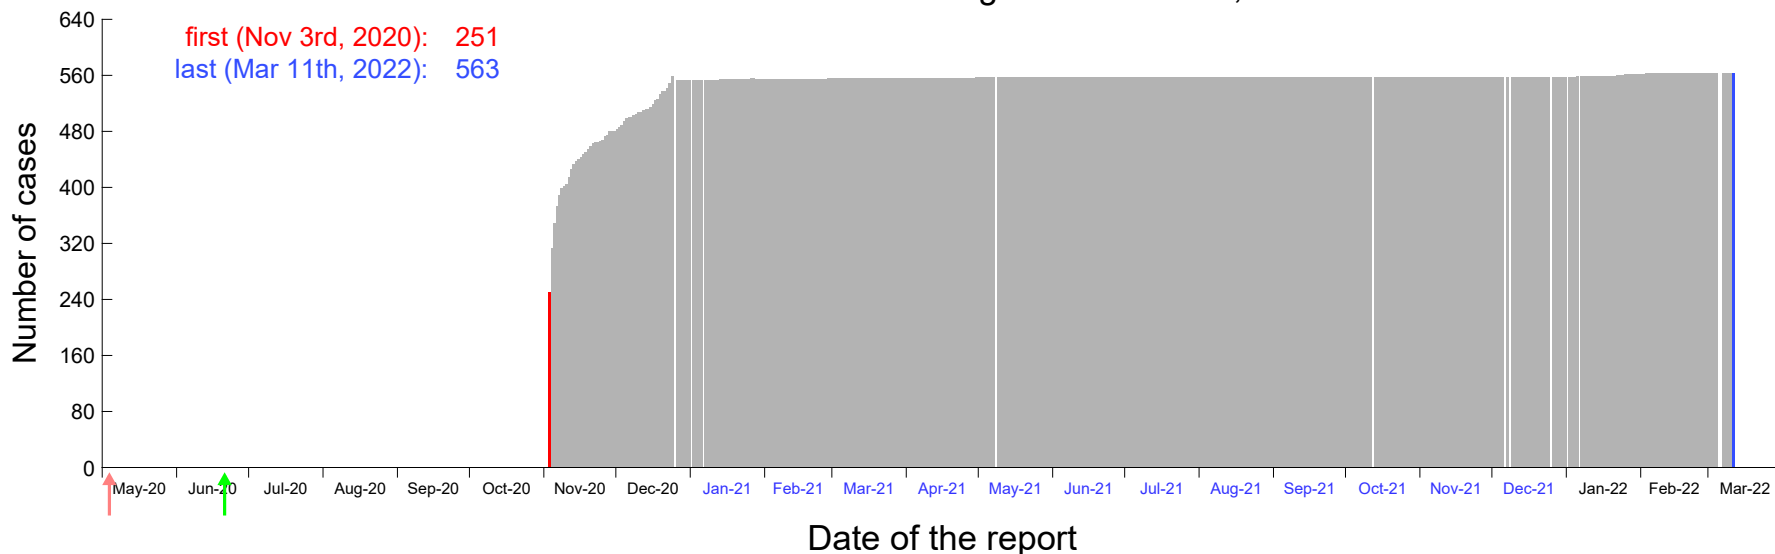

Evolution of the number of cases assigned to Nov 3rd, 2020 in Madrid

Evolution of the number of cases assigned to Nov 2nd, 2020 in Madrid