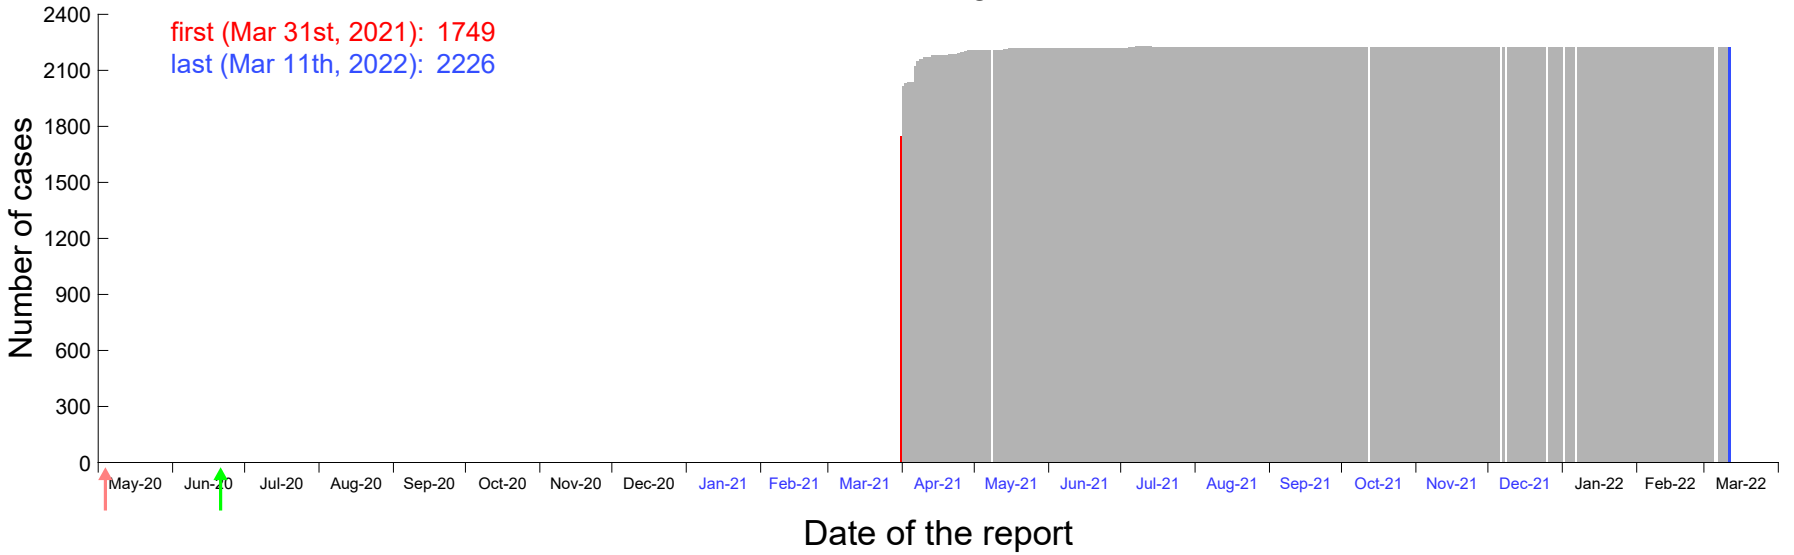

Evolution of the number of cases assigned to Mar 31st, 2021 in Madrid

Evolution of the number of cases assigned to Mar 30th, 2021 in Madrid