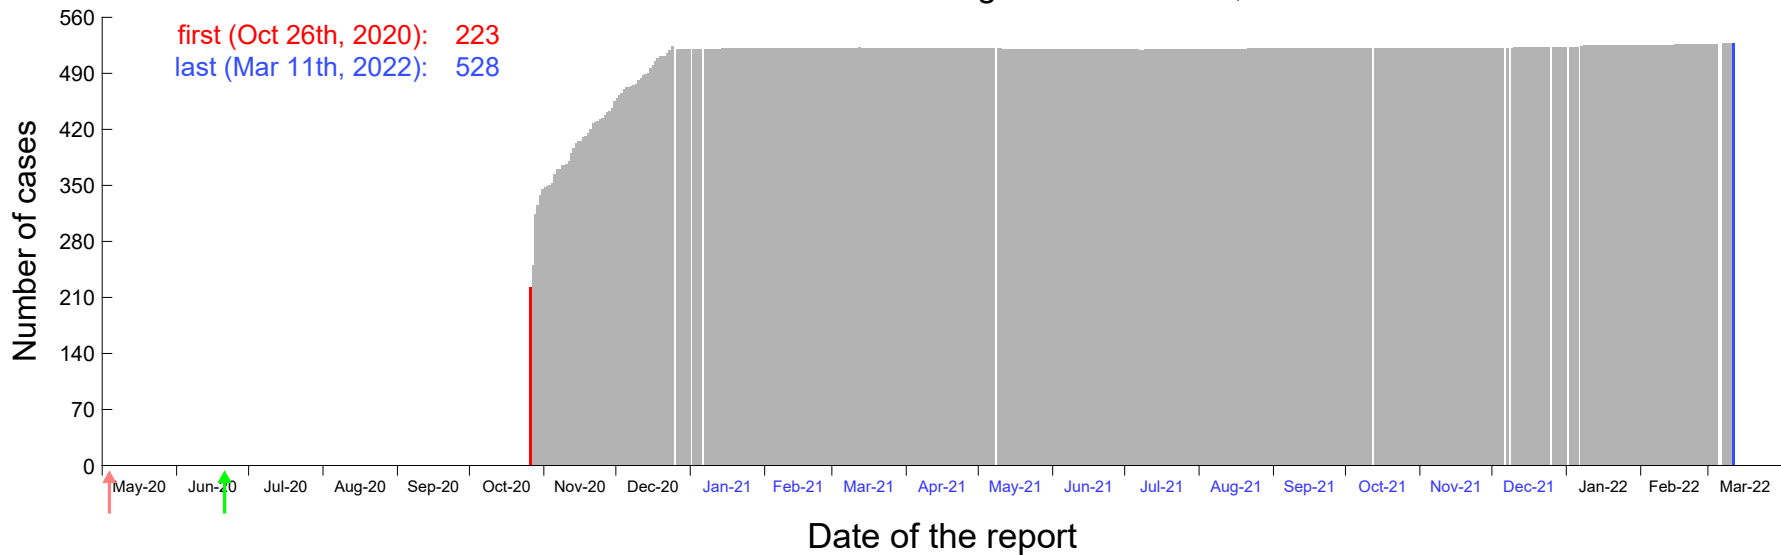

Evolution of the number of cases assigned to Oct 26th, 2020 in Madrid

Evolution of the number of cases assigned to Oct 25th, 2020 in Madrid