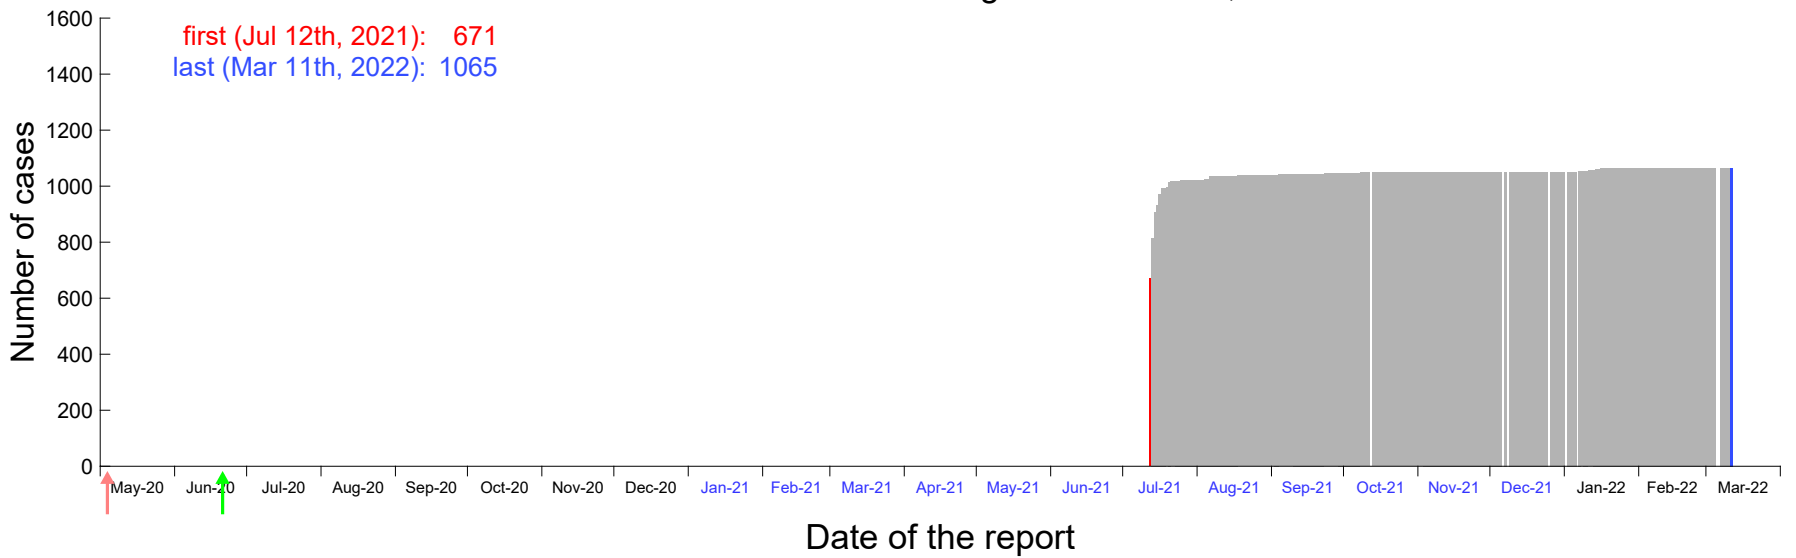

Evolution of the number of cases assigned to Jul 12th, 2021 in Madrid

Evolution of the number of cases assigned to Jul 11th, 2021 in Madrid