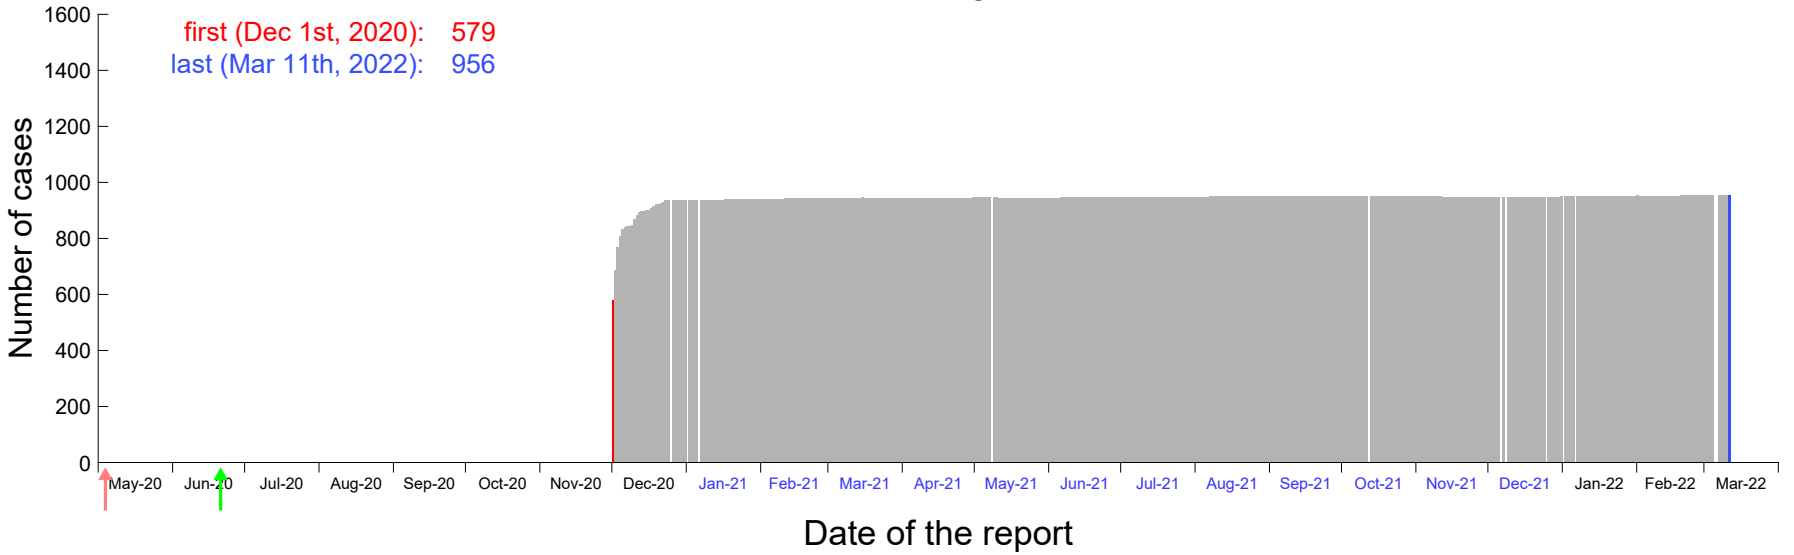

Evolution of the number of cases assigned to Dec 1st, 2020 in Madrid

Evolution of the number of cases assigned to Nov 30th, 2020 in Madrid