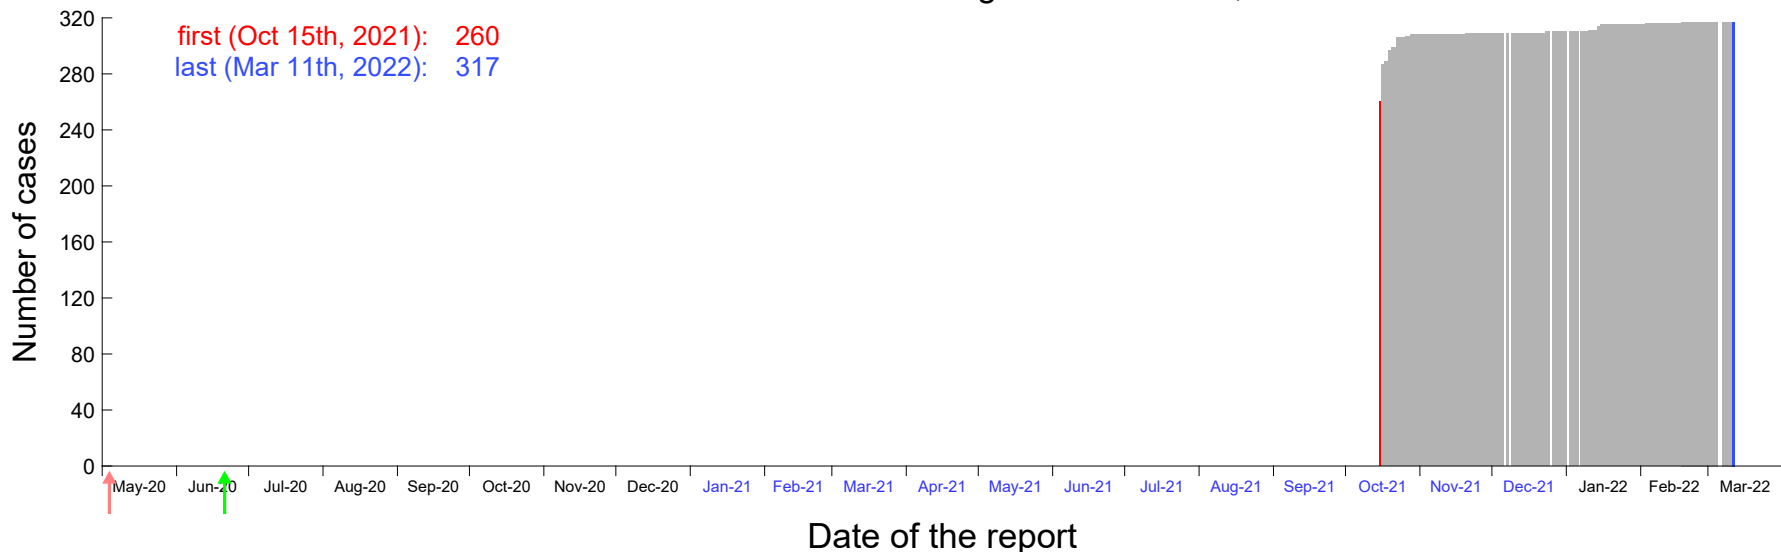

Evolution of the number of cases assigned to Oct 15th, 2021 in Madrid

Evolution of the number of cases assigned to Oct 14th, 2021 in Madrid