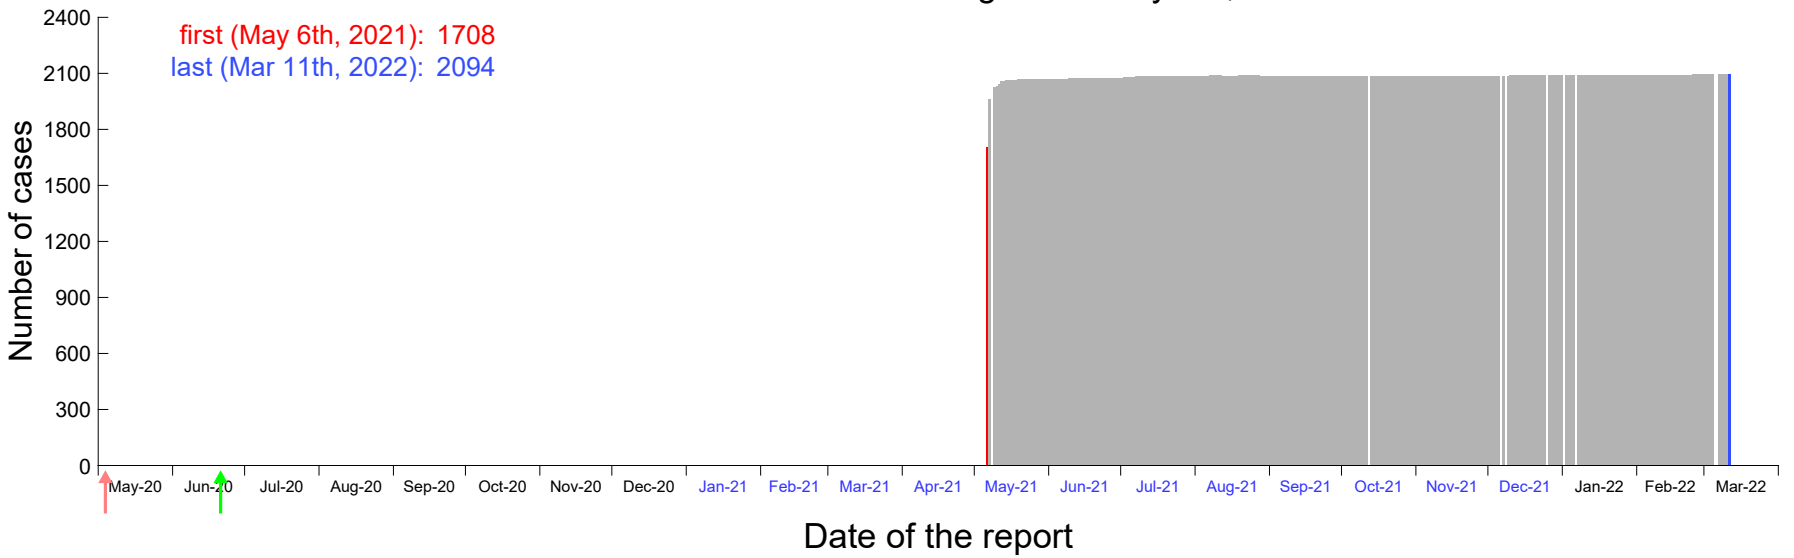

Evolution of the number of cases assigned to May 6th, 2021 in Madrid

Evolution of the number of cases assigned to May 5th, 2021 in Madrid