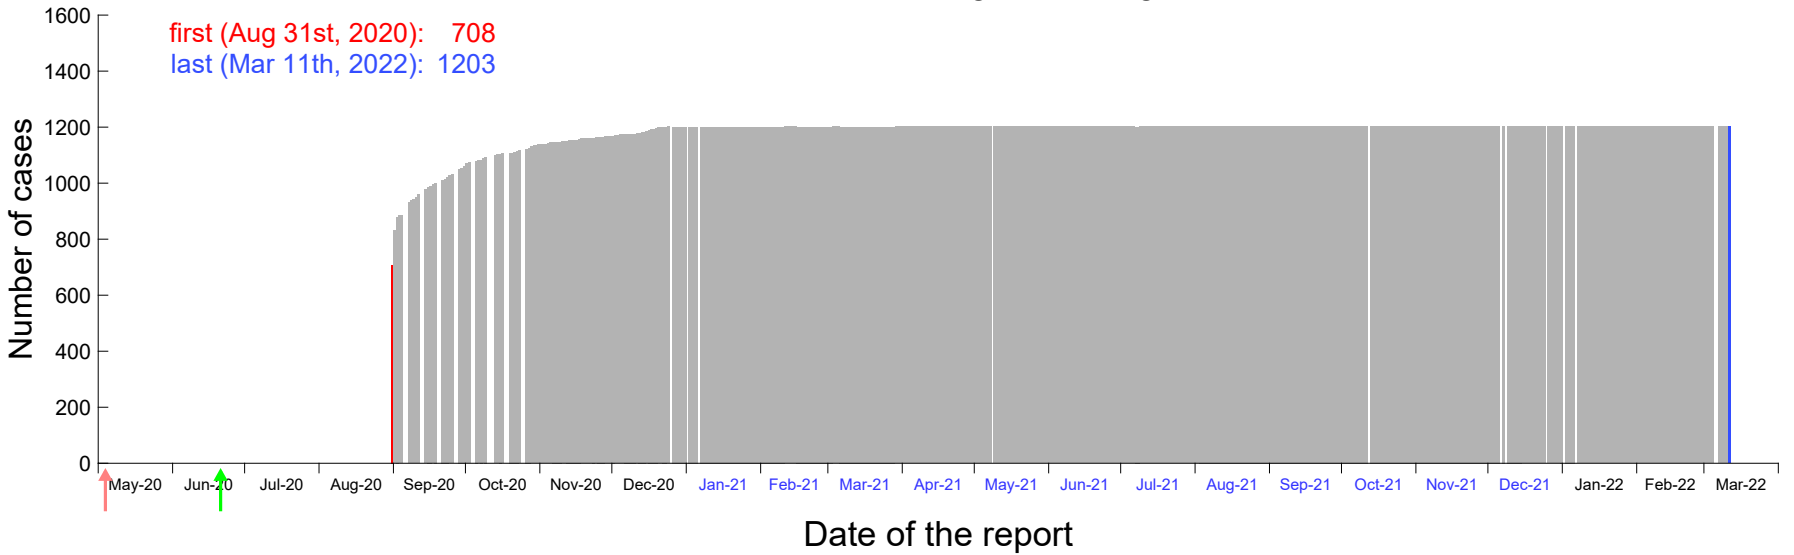

Evolution of the number of cases assigned to Aug 30th, 2020 in Madrid

Evolution of the number of cases assigned to Aug 29th, 2020 in Madrid