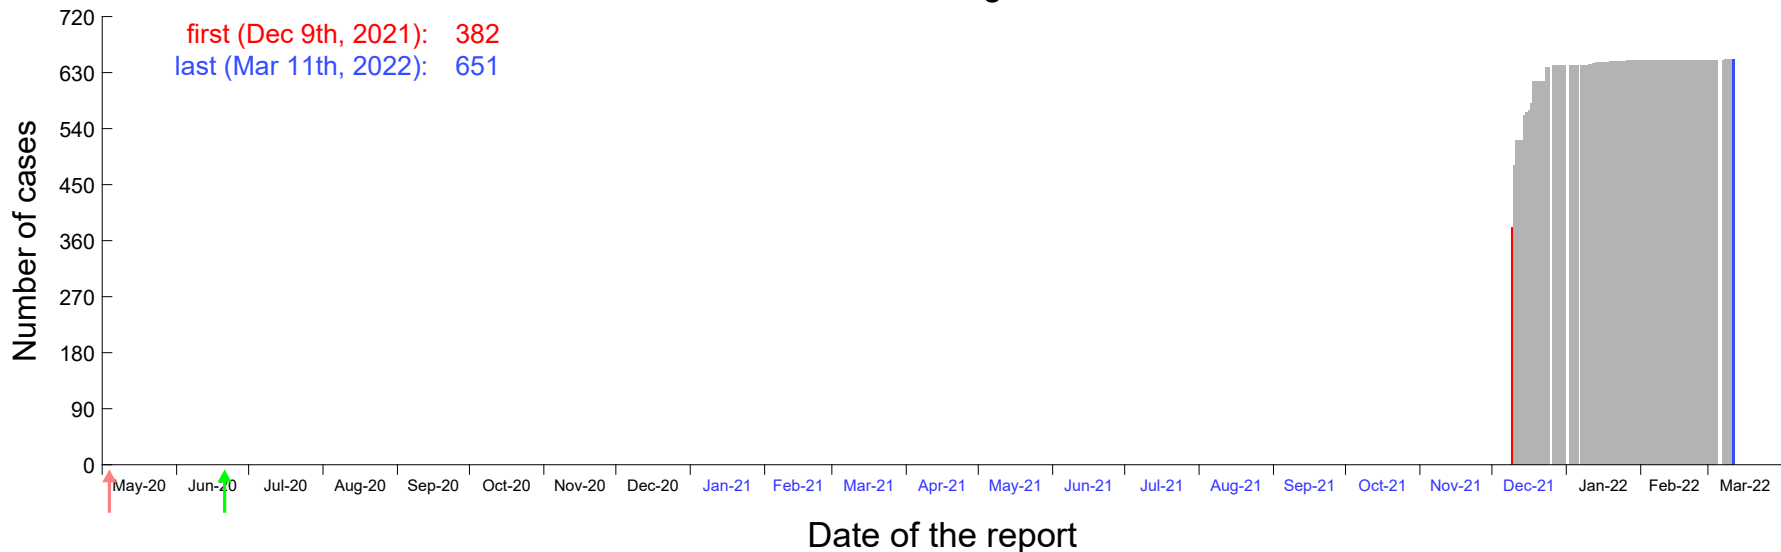

Evolution of the number of cases assigned to Dec 9th, 2021 in Madrid

Evolution of the number of cases assigned to Dec 8th, 2021 in Madrid