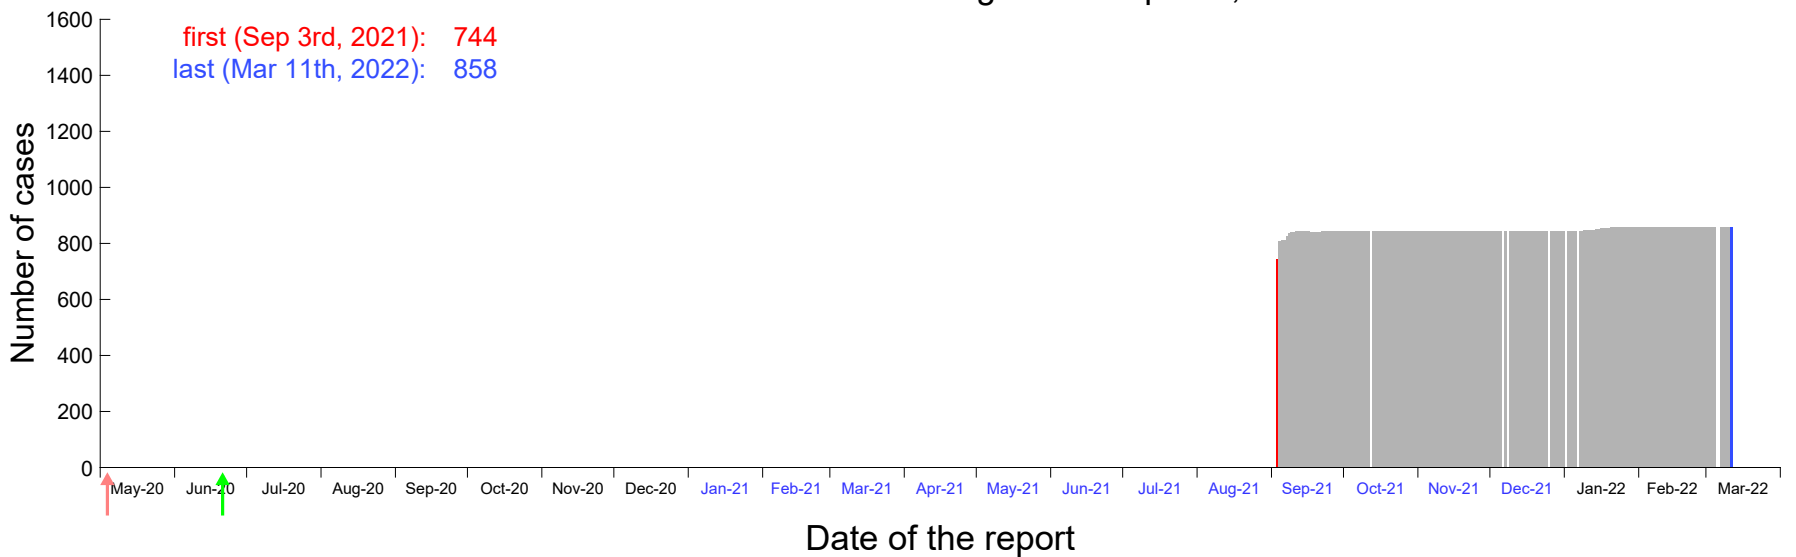

Evolution of the number of cases assigned to Sep 3rd, 2021 in Madrid

Evolution of the number of cases assigned to Sep 2nd, 2021 in Madrid