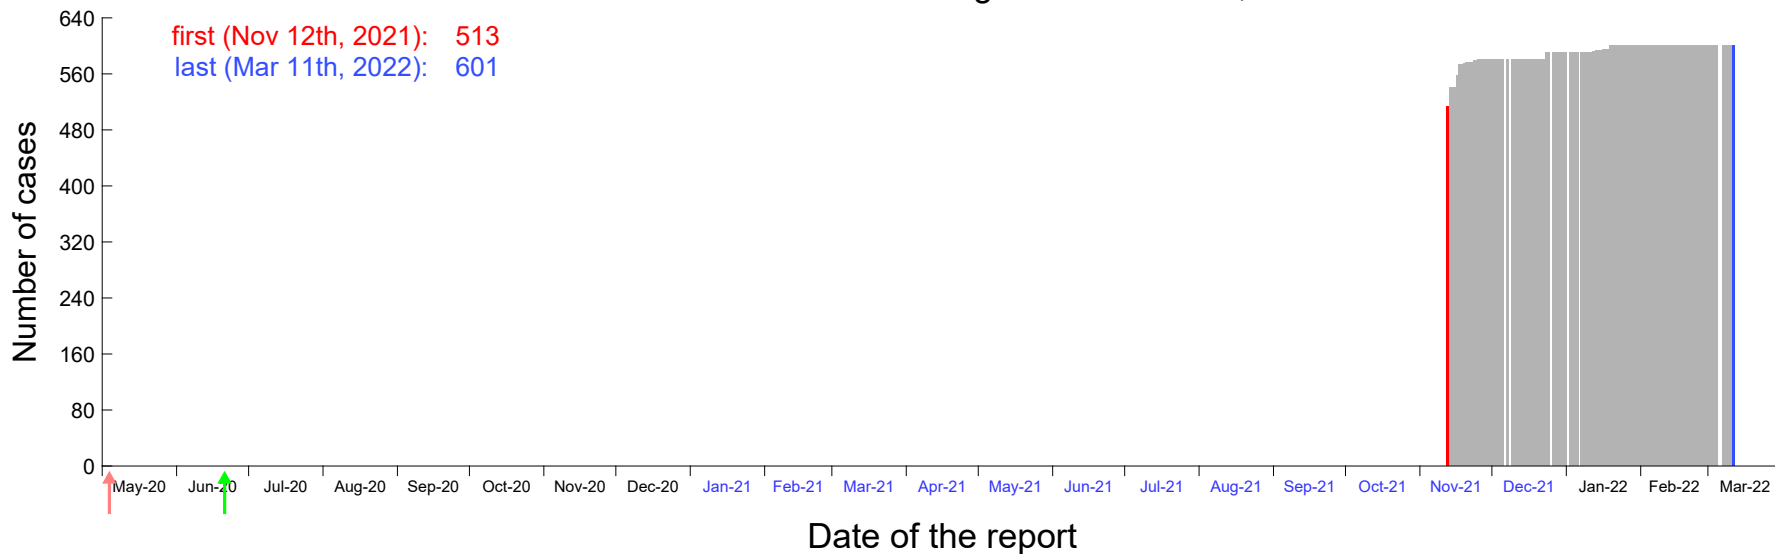

Evolution of the number of cases assigned to Nov 12th, 2021 in Madrid

Evolution of the number of cases assigned to Nov 11th, 2021 in Madrid