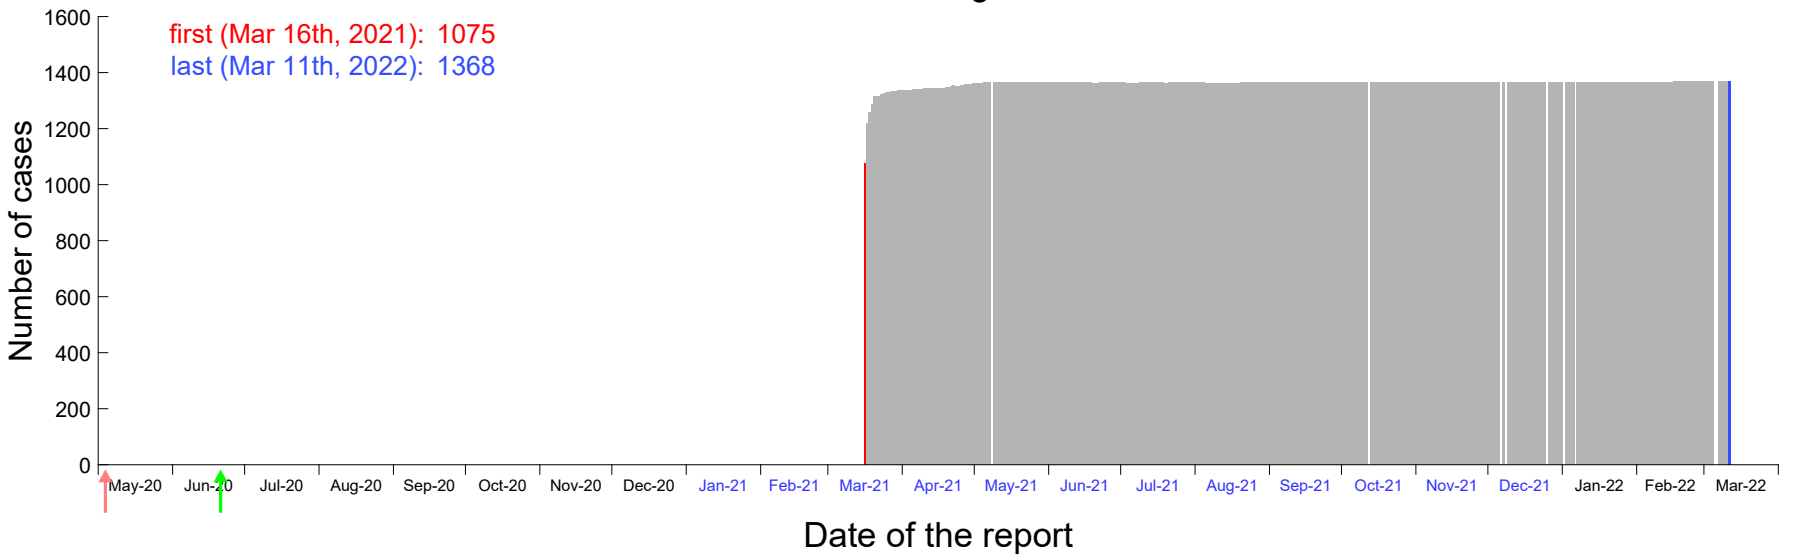

Evolution of the number of cases assigned to Mar 16th, 2021 in Madrid

Evolution of the number of cases assigned to Mar 15th, 2021 in Madrid