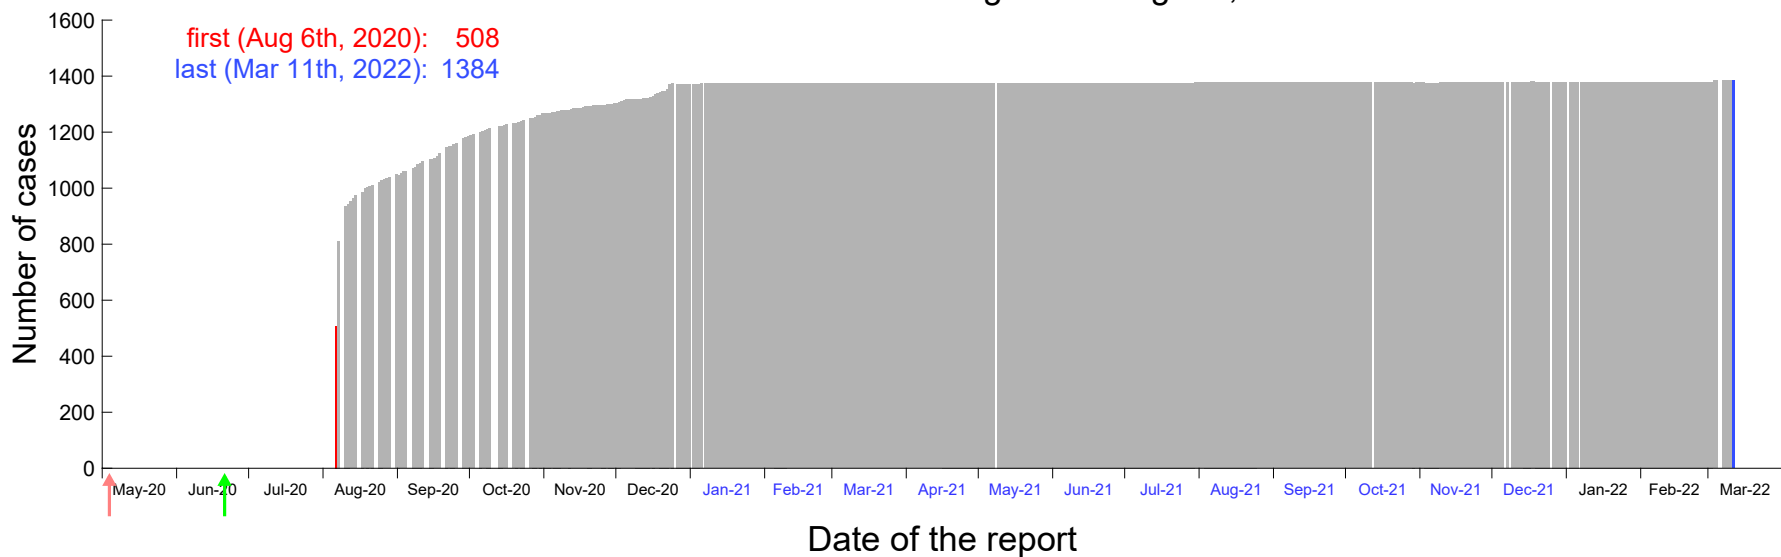

Evolution of the number of cases assigned to Aug 6th, 2020 in Madrid

Evolution of the number of cases assigned to Aug 5th, 2020 in Madrid