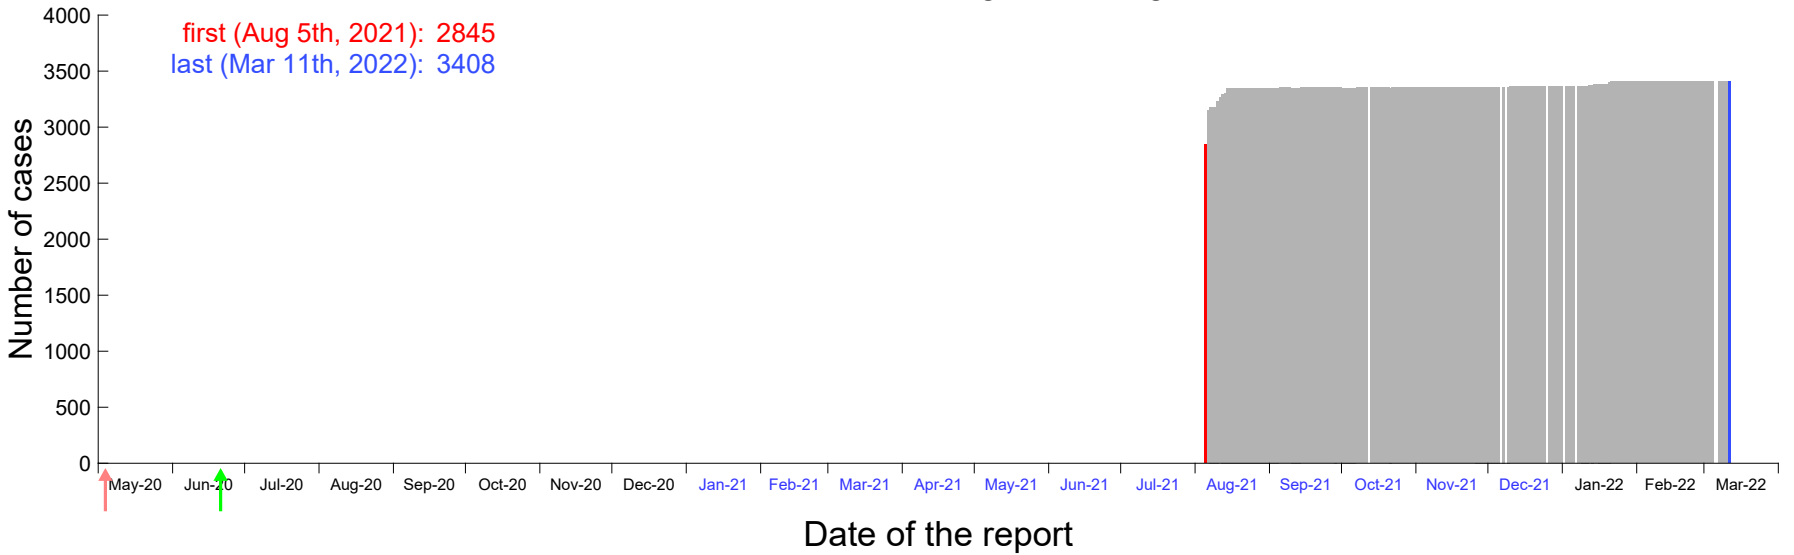

Evolution of the number of cases assigned to Aug 5th, 2021 in Madrid

Evolution of the number of cases assigned to Aug 4th, 2021 in Madrid