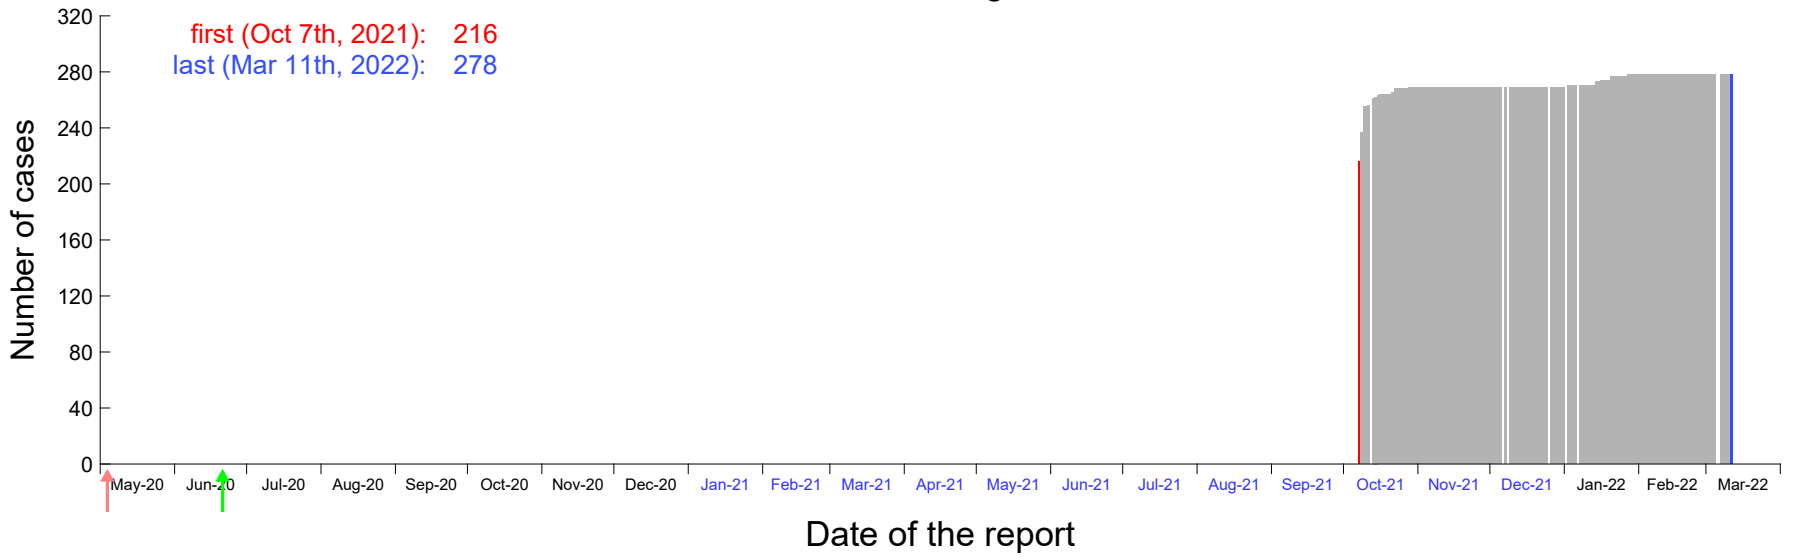

Evolution of the number of cases assigned to Oct 7th, 2021 in Madrid

Evolution of the number of cases assigned to Oct 6th, 2021 in Madrid