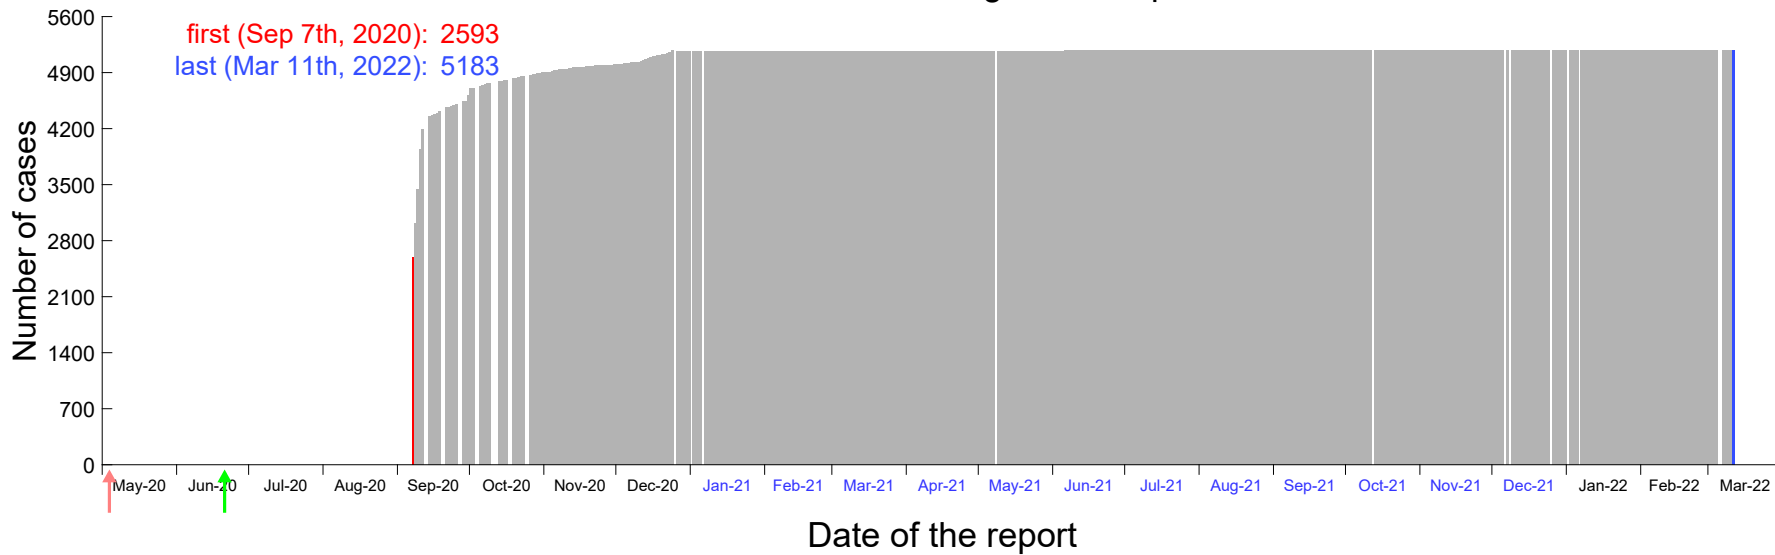

Evolution of the number of cases assigned to Sep 5th, 2020 in Madrid

Evolution of the number of cases assigned to Sep 4th, 2020 in Madrid