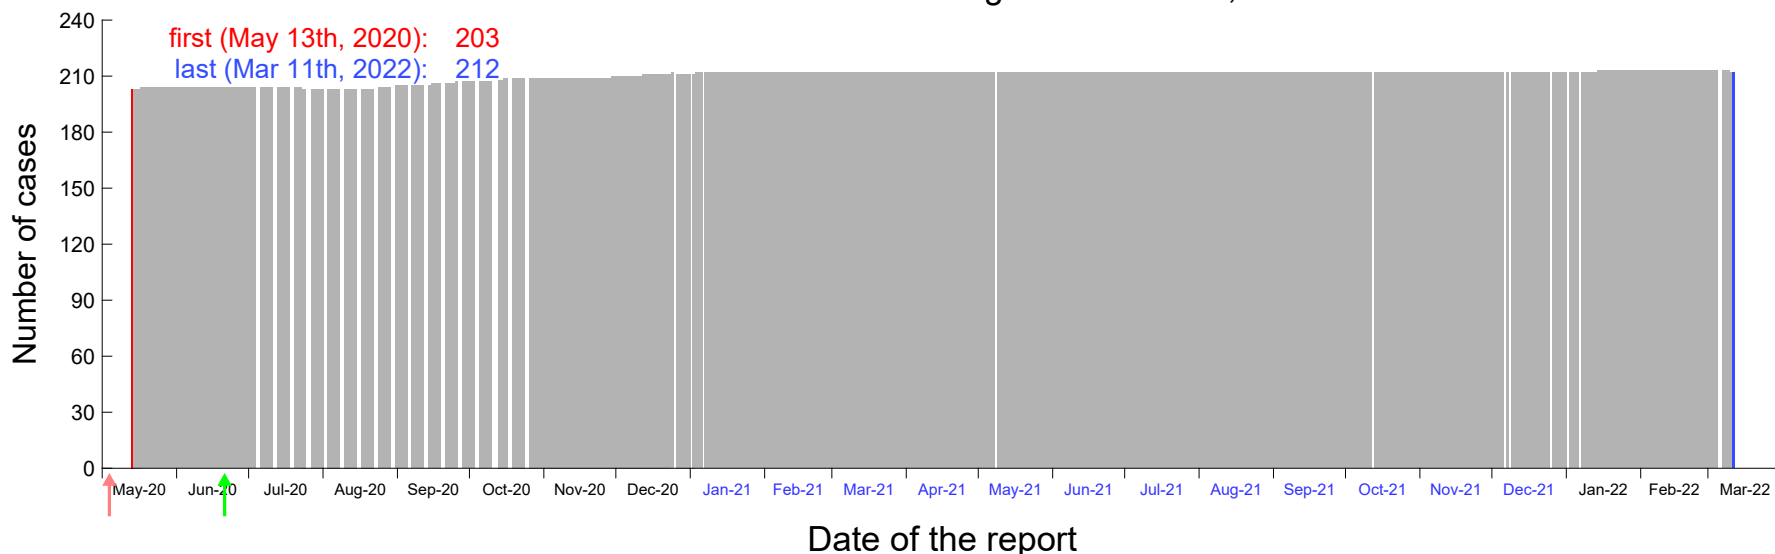

Evolution of the number of cases assigned to Mar 1st, 2020 in Madrid

Evolution of the number of cases assigned to Mar 2nd, 2020 in Madrid

Evolution of the number of cases assigned to Mar 3rd, 2020 in Madrid

Evolution of the number of cases assigned to Mar 4th, 2020 in Madrid

Evolution of the number of cases assigned to Mar 5th, 2020 in Madrid

Evolution of the number of cases assigned to Mar 6th, 2020 in Madrid