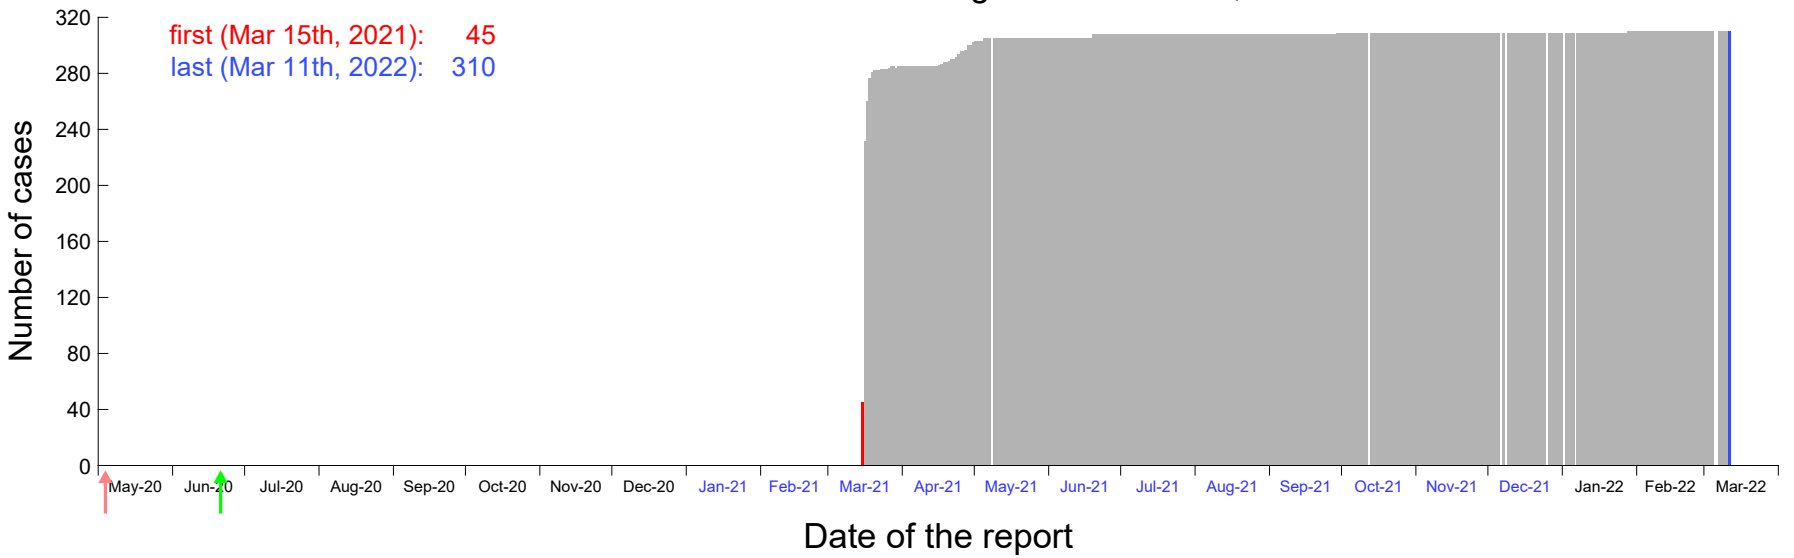

Evolution of the number of cases assigned to Mar 15th, 2021 in Madrid

Evolution of the number of cases assigned to Mar 14th, 2021 in Madrid