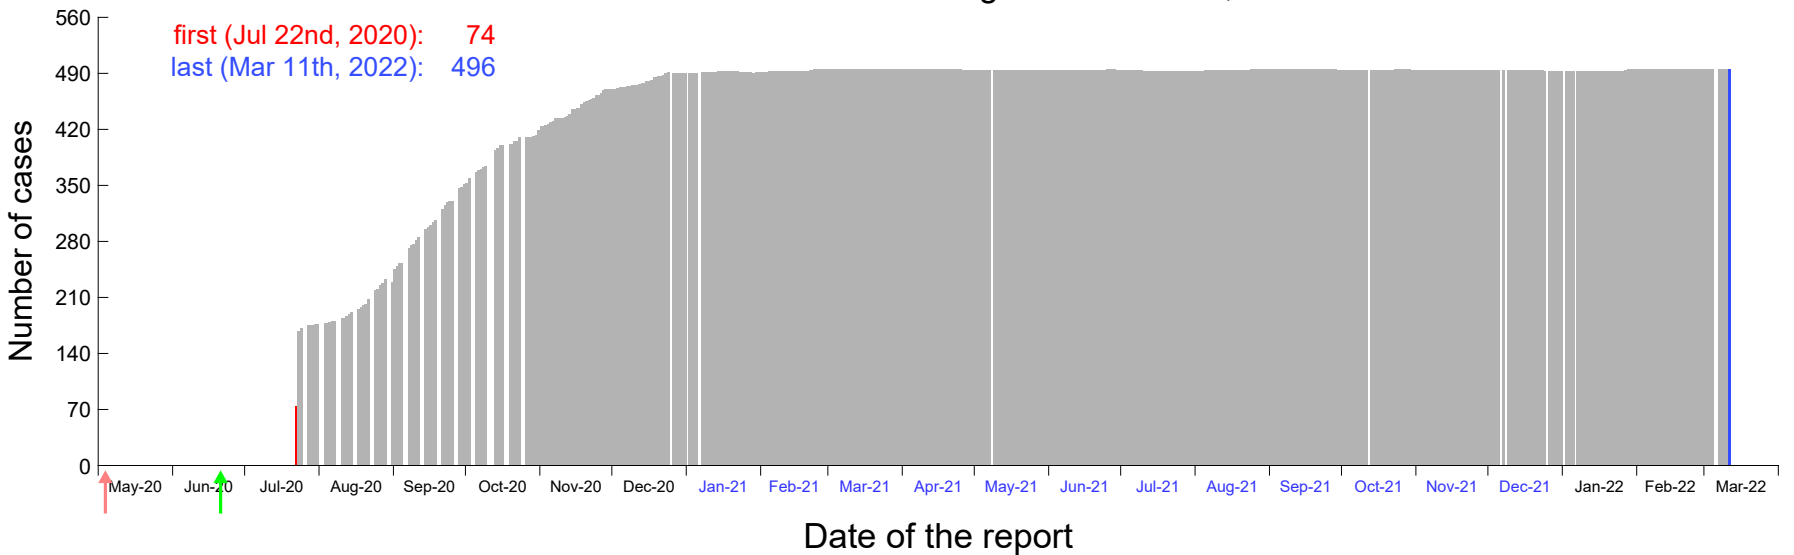

Evolution of the number of cases assigned to Jul 14th, 2020 in Madrid

Evolution of the number of cases assigned to Jul 15th, 2020 in Madrid

Evolution of the number of cases assigned to Jul 16th, 2020 in Madrid

Evolution of the number of cases assigned to Jul 17th, 2020 in Madrid

Evolution of the number of cases assigned to Jul 18th, 2020 in Madrid

Evolution of the number of cases assigned to Jul 19th, 2020 in Madrid

Evolution of the number of cases assigned to Jul 20th, 2020 in Madrid

Evolution of the number of cases assigned to Jul 21st, 2020 in Madrid

Evolution of the number of cases assigned to Jul 22nd, 2020 in Madrid