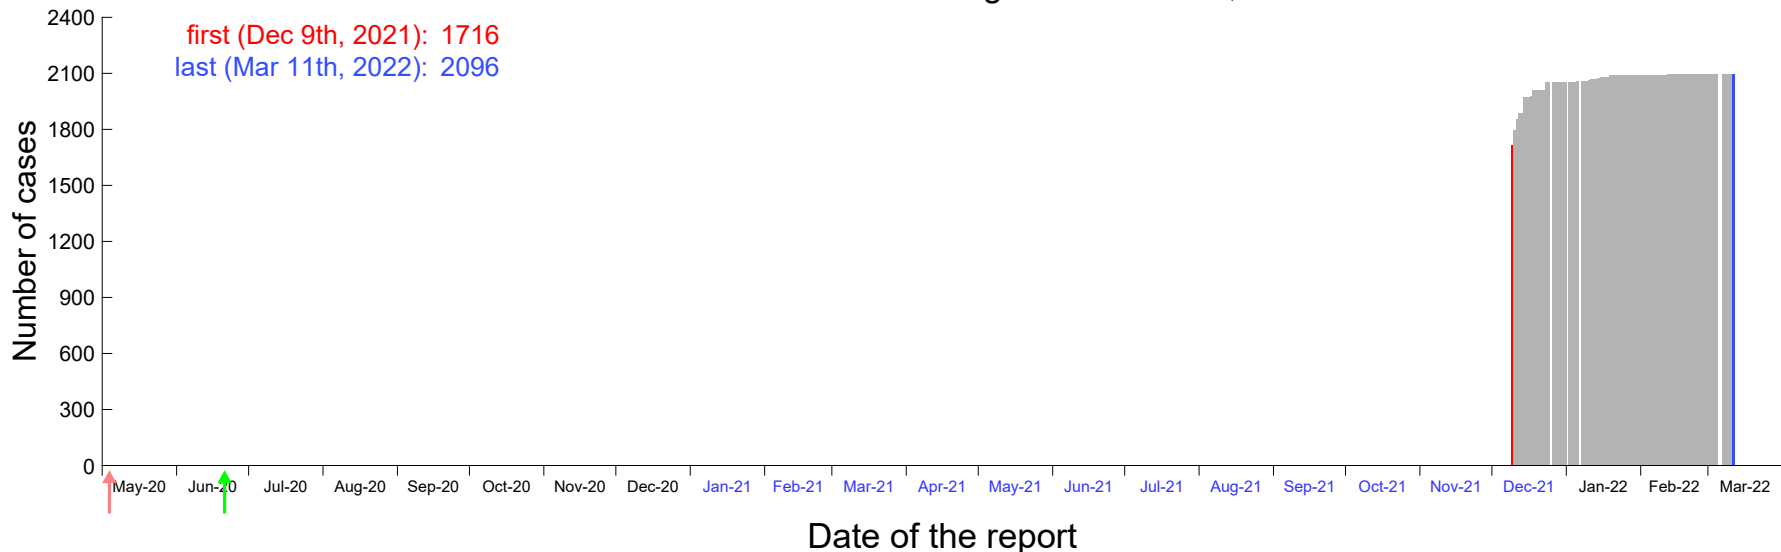

Evolution of the number of cases assigned to Dec 8th, 2021 in Madrid

Evolution of the number of cases assigned to Dec 7th, 2021 in Madrid