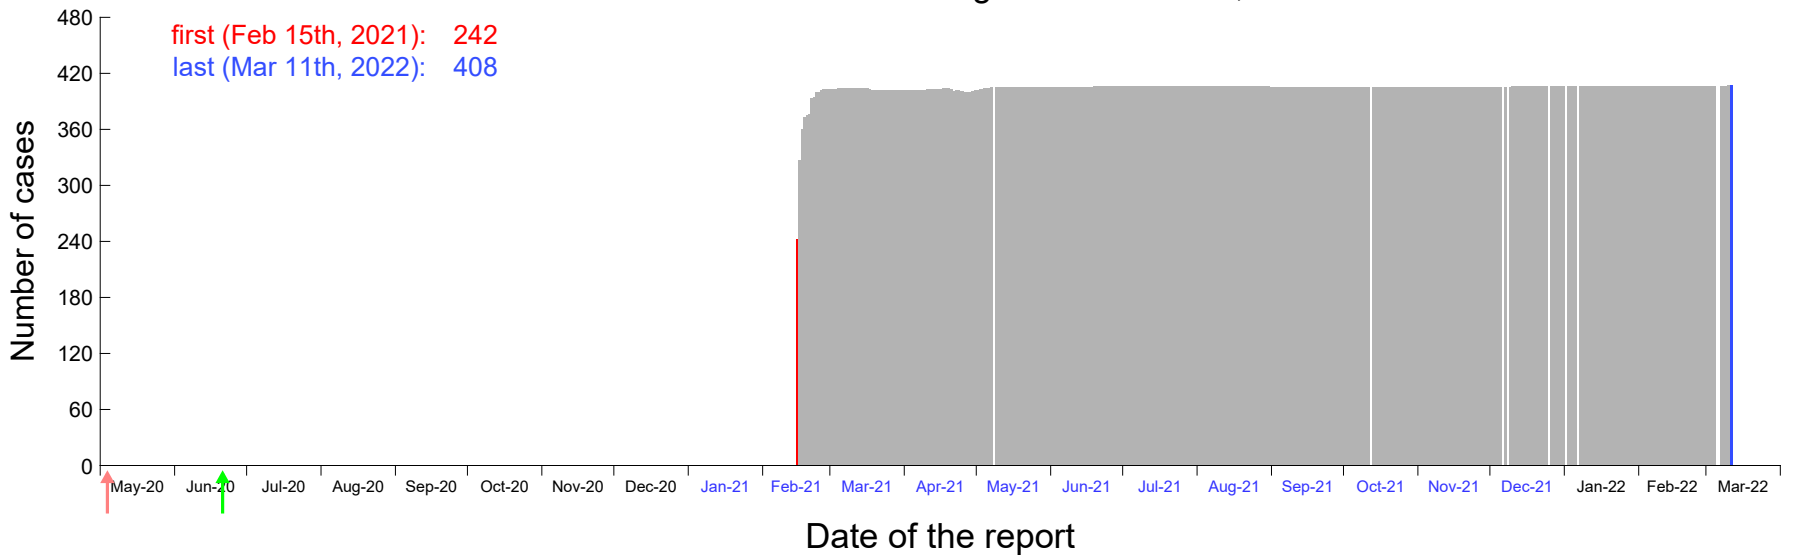

Evolution of the number of cases assigned to Feb 15th, 2021 in Madrid

Evolution of the number of cases assigned to Feb 14th, 2021 in Madrid