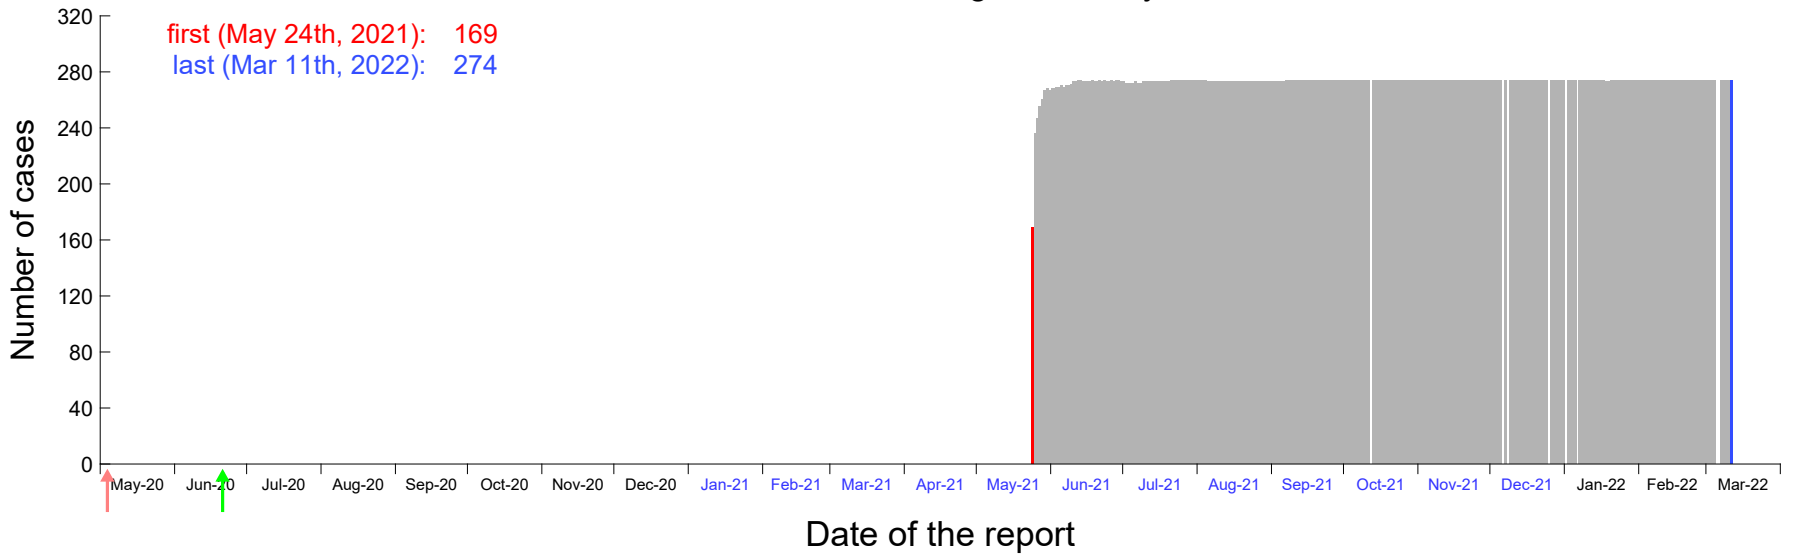

Evolution of the number of cases assigned to May 24th, 2021 in Madrid

Evolution of the number of cases assigned to May 23rd, 2021 in Madrid