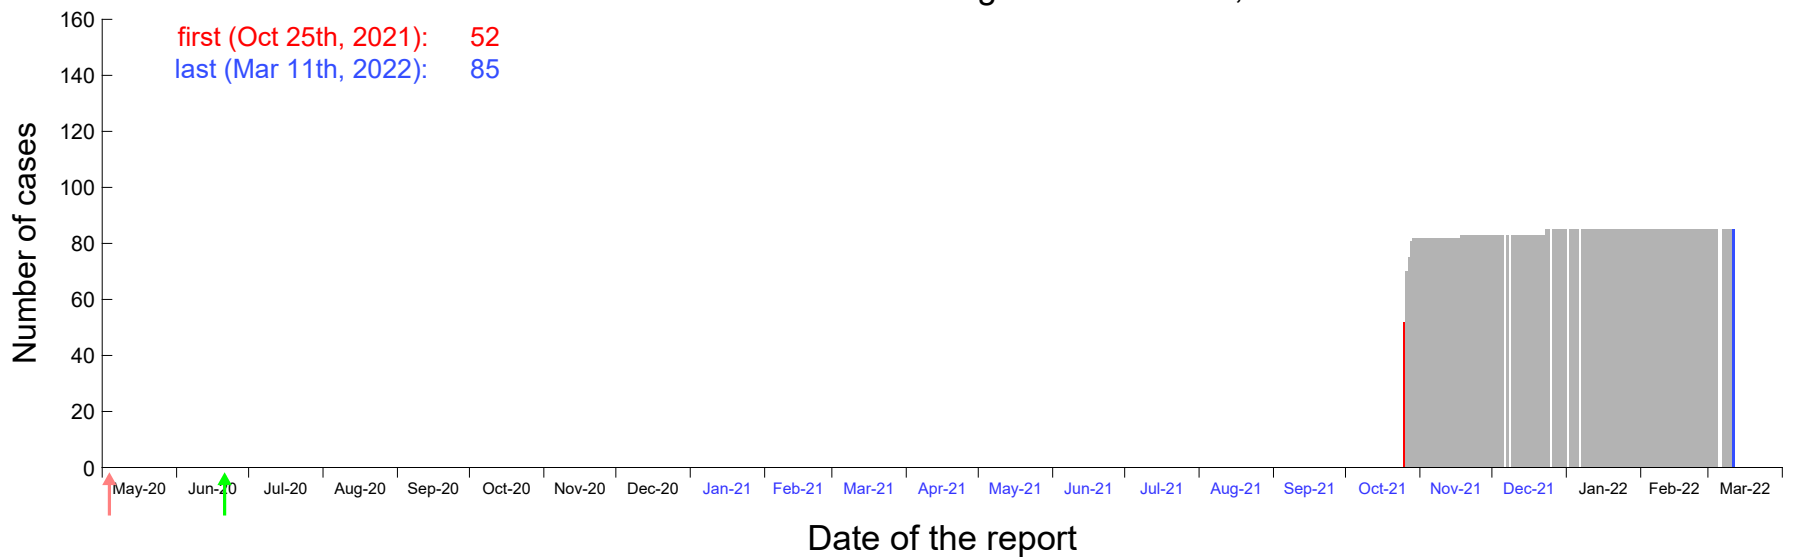

Evolution of the number of cases assigned to Oct 22nd, 2021 in Madrid

Evolution of the number of cases assigned to Oct 23rd, 2021 in Madrid

Evolution of the number of cases assigned to Oct 24th, 2021 in Madrid