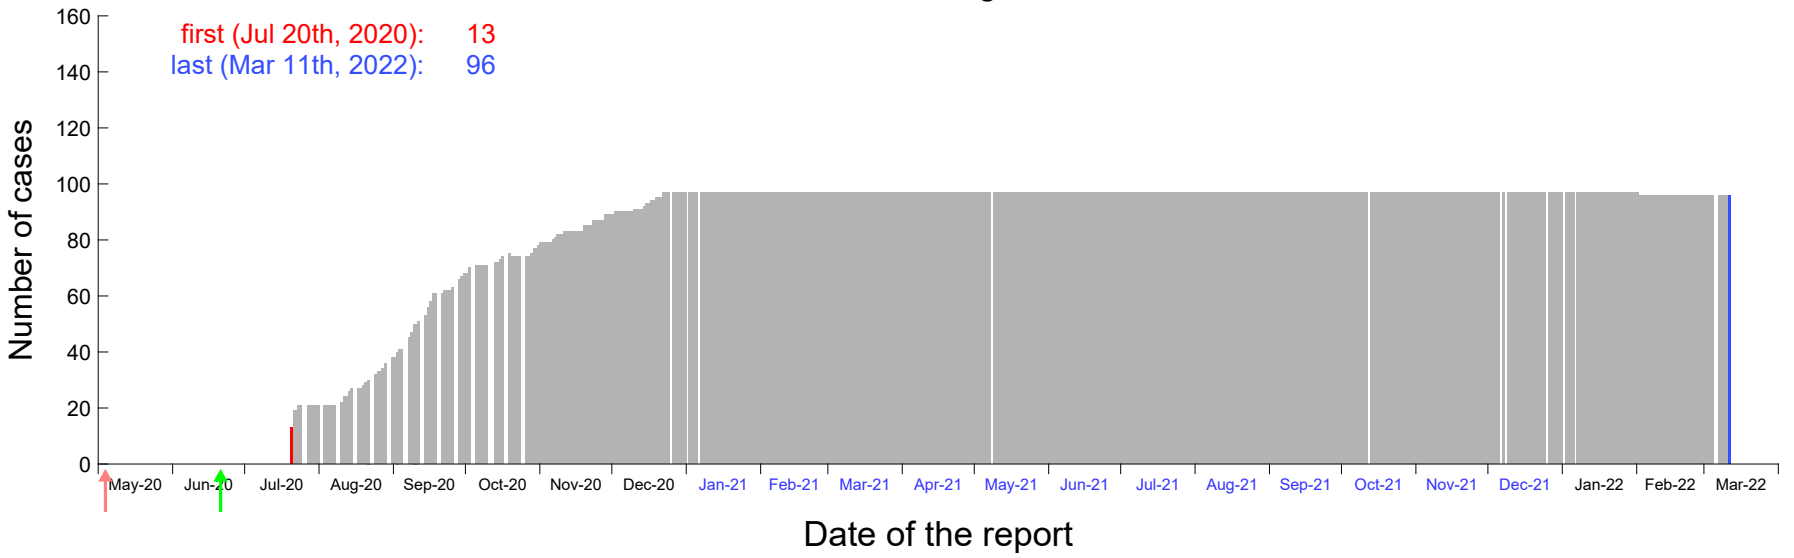

Evolution of the number of cases assigned to Jul 11th, 2020 in Madrid

Evolution of the number of cases assigned to Jul 12th, 2020 in Madrid

Evolution of the number of cases assigned to Jul 13th, 2020 in Madrid

Evolution of the number of cases assigned to Jul 14th, 2020 in Madrid

Evolution of the number of cases assigned to Jul 15th, 2020 in Madrid

Evolution of the number of cases assigned to Jul 16th, 2020 in Madrid

Evolution of the number of cases assigned to Jul 17th, 2020 in Madrid

Evolution of the number of cases assigned to Jul 18th, 2020 in Madrid

Evolution of the number of cases assigned to Jul 19th, 2020 in Madrid