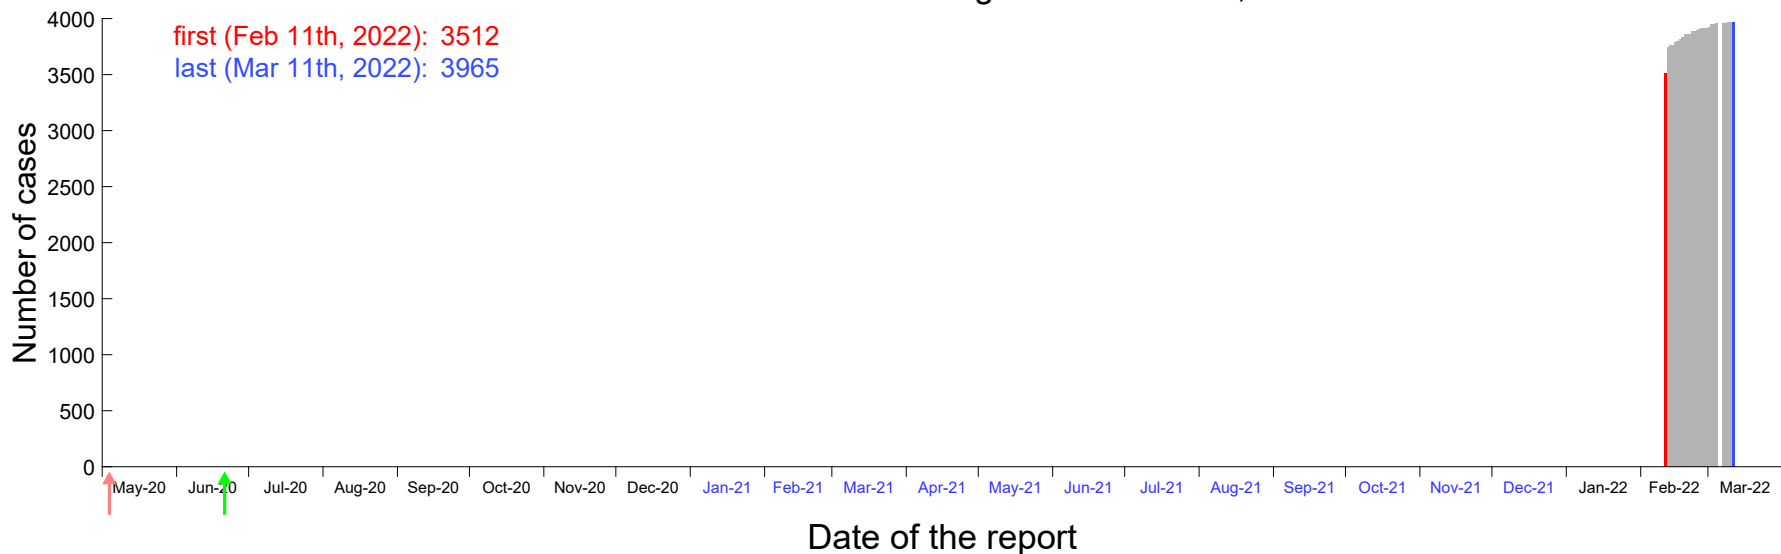

Evolution of the number of cases assigned to Feb 11th, 2022 in Madrid

Evolution of the number of cases assigned to Feb 10th, 2022 in Madrid