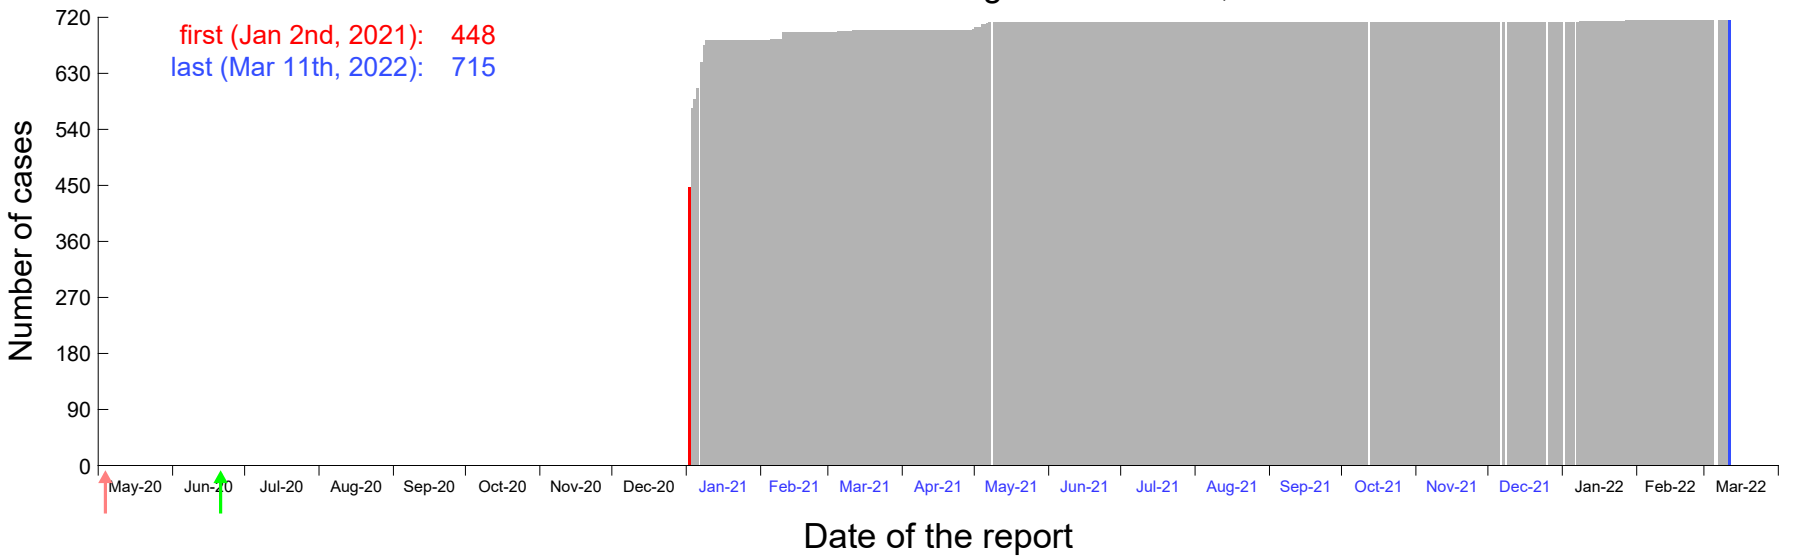

Evolution of the number of cases assigned to Jan 2nd, 2021 in Madrid

Evolution of the number of cases assigned to Jan 1st, 2021 in Madrid