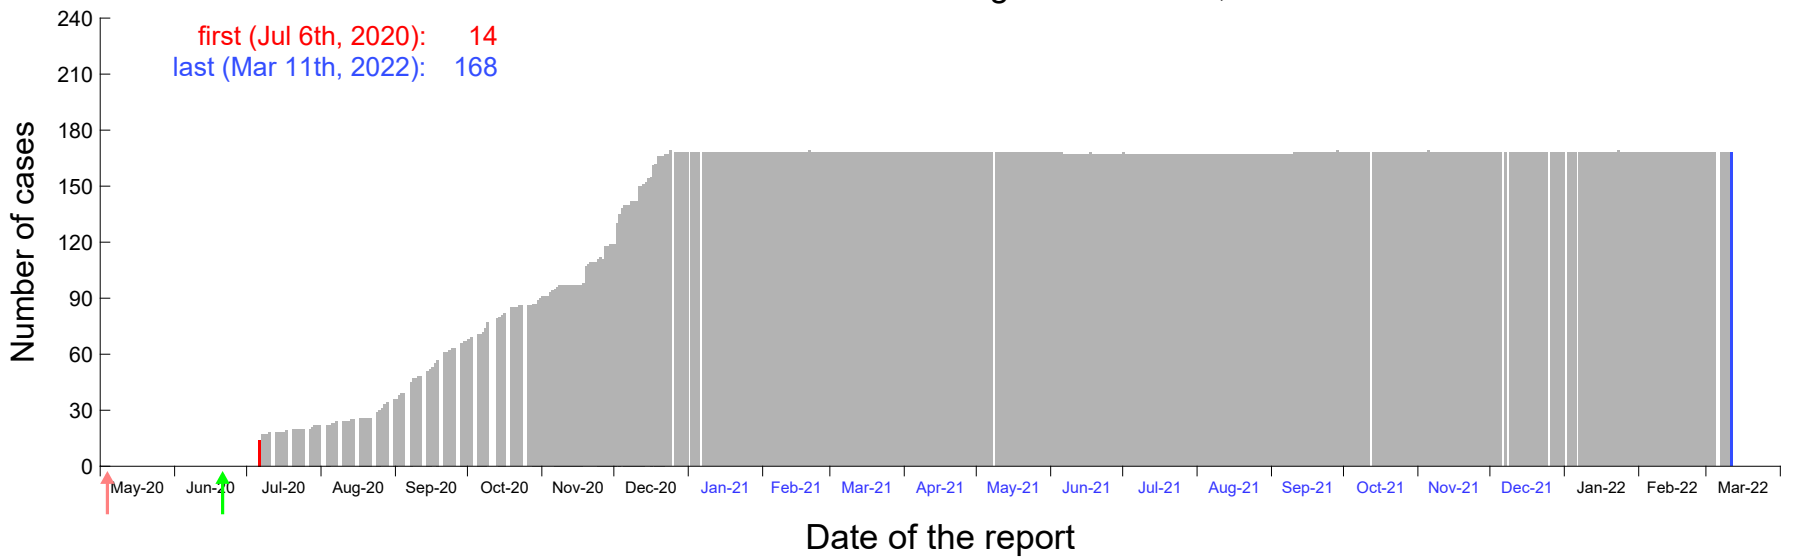

Evolution of the number of cases assigned to Jun 23rd, 2020 in Madrid

Evolution of the number of cases assigned to Jun 24th, 2020 in Madrid

Evolution of the number of cases assigned to Jun 25th, 2020 in Madrid

Evolution of the number of cases assigned to Jun 26th, 2020 in Madrid

Evolution of the number of cases assigned to Jun 27th, 2020 in Madrid

Evolution of the number of cases assigned to Jun 28th, 2020 in Madrid

Evolution of the number of cases assigned to Jun 29th, 2020 in Madrid

Evolution of the number of cases assigned to Jun 30th, 2020 in Madrid

Evolution of the number of cases assigned to Jul 1st, 2020 in Madrid

Evolution of the number of cases assigned to Jul 2nd, 2020 in Madrid

Evolution of the number of cases assigned to Jul 3rd, 2020 in Madrid

Evolution of the number of cases assigned to Jul 4th, 2020 in Madrid