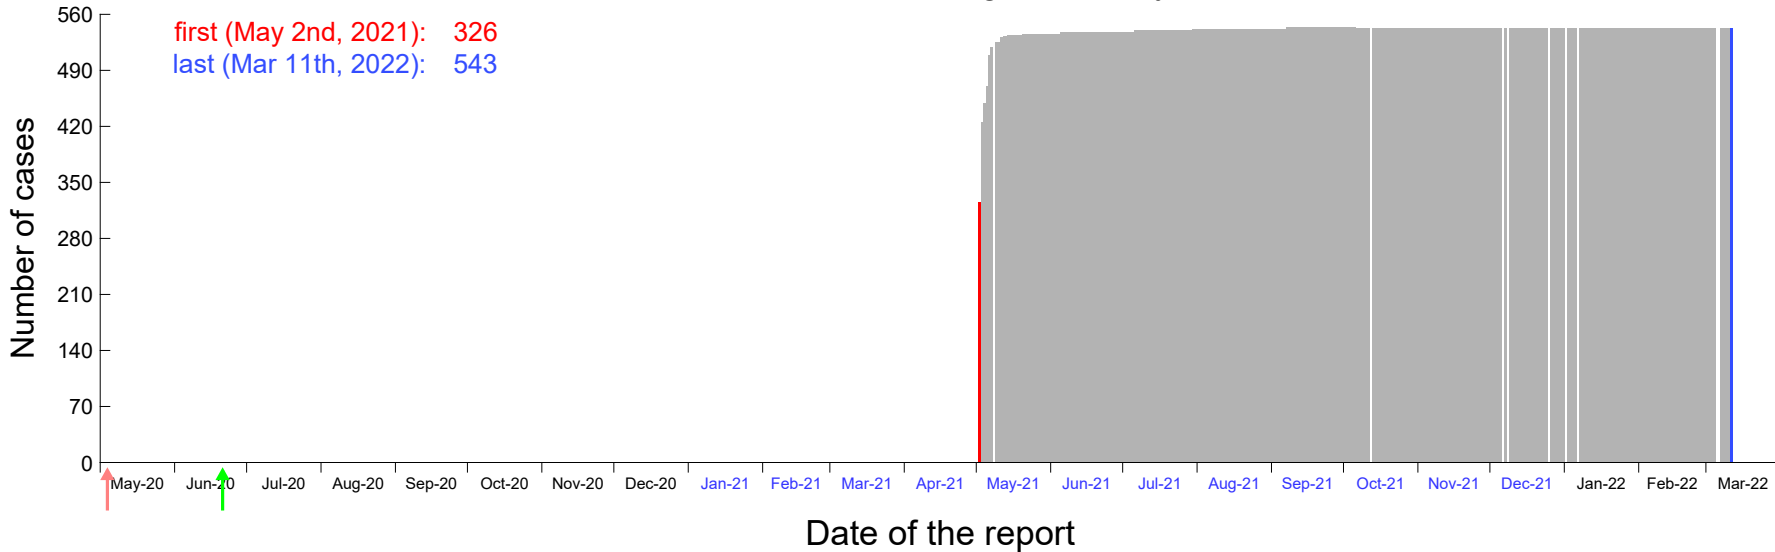

Evolution of the number of cases assigned to May 2nd, 2021 in Madrid

Evolution of the number of cases assigned to May 1st, 2021 in Madrid