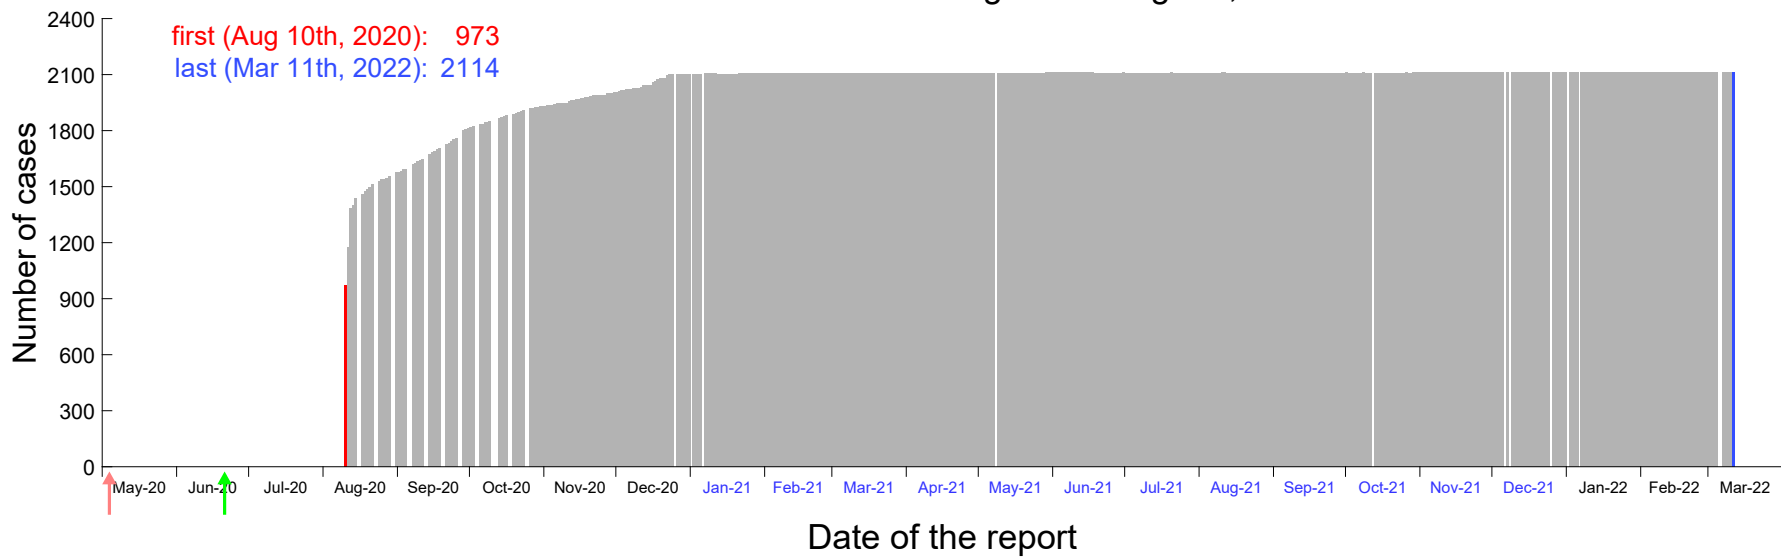

Evolution of the number of cases assigned to Aug 8th, 2020 in Madrid

Evolution of the number of cases assigned to Aug 7th, 2020 in Madrid