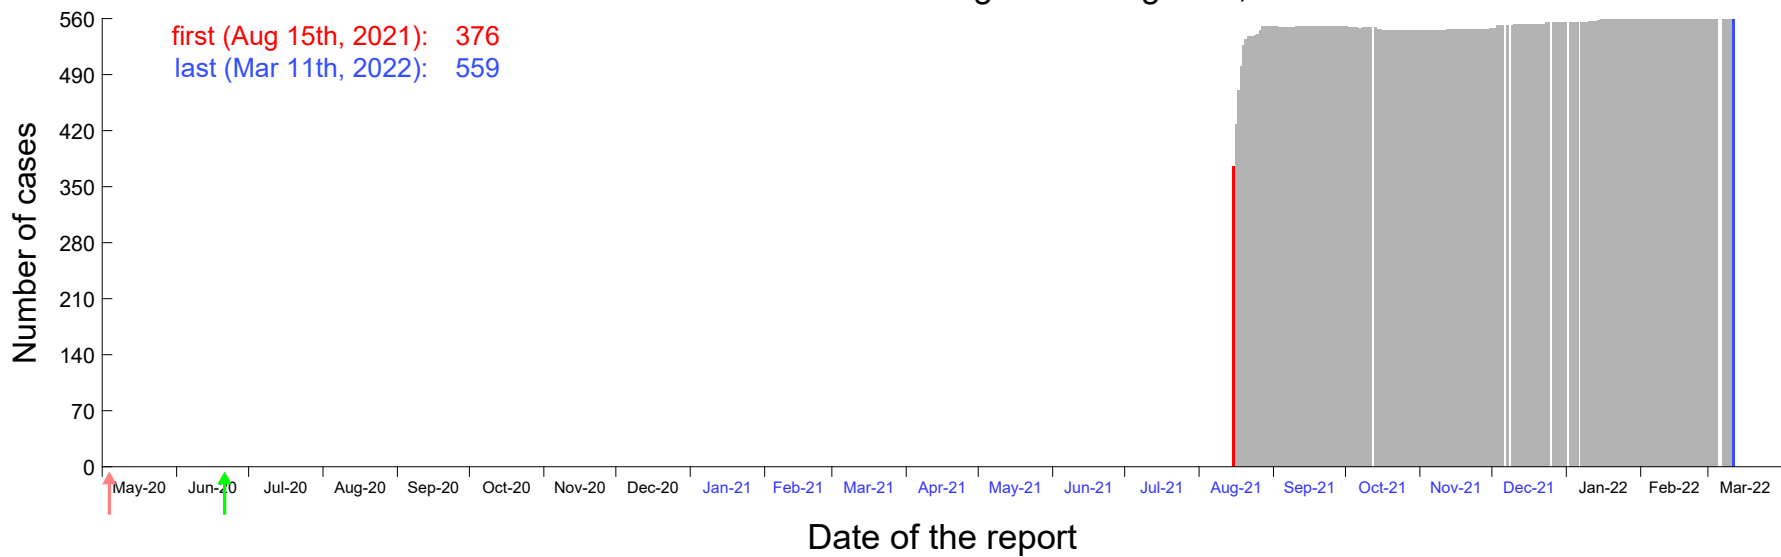

Evolution of the number of cases assigned to Aug 15th, 2021 in Madrid

Evolution of the number of cases assigned to Aug 14th, 2021 in Madrid