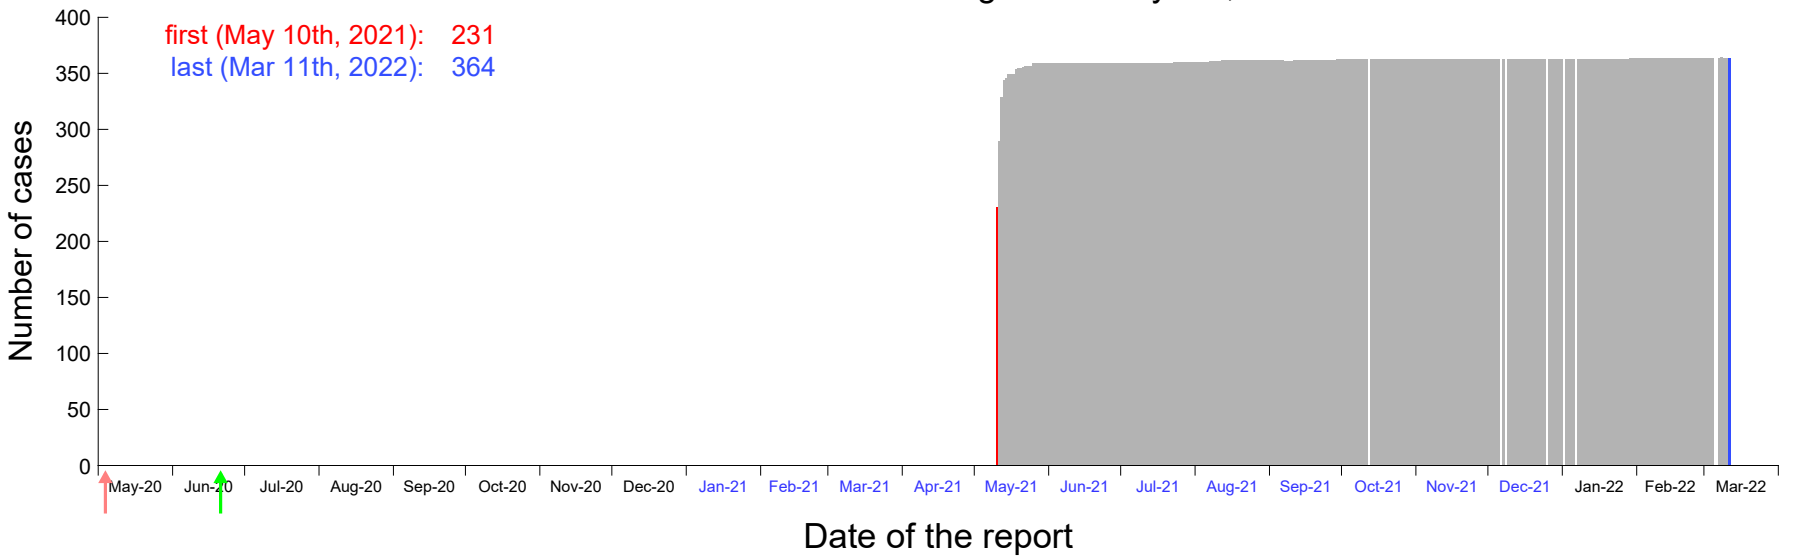

Evolution of the number of cases assigned to May 10th, 2021 in Madrid

Evolution of the number of cases assigned to May 9th, 2021 in Madrid