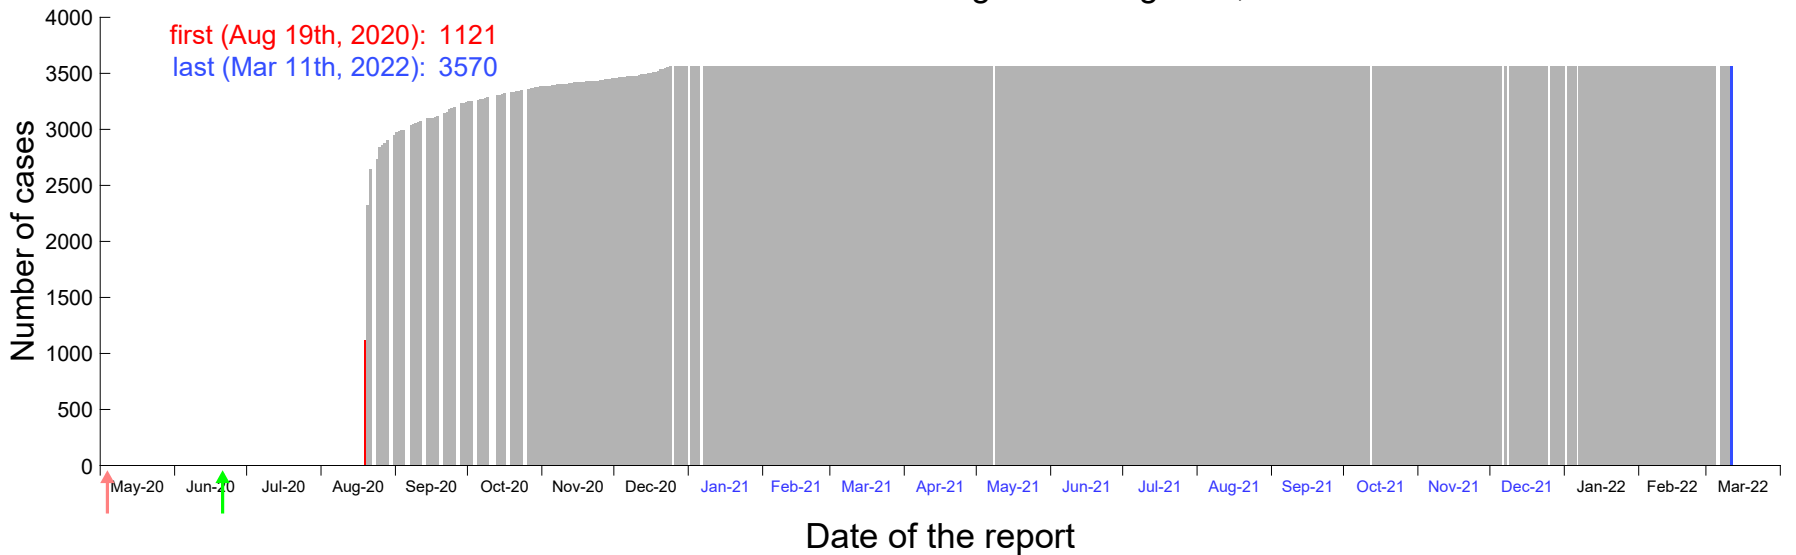

Evolution of the number of cases assigned to Aug 19th, 2020 in Madrid

Evolution of the number of cases assigned to Aug 18th, 2020 in Madrid