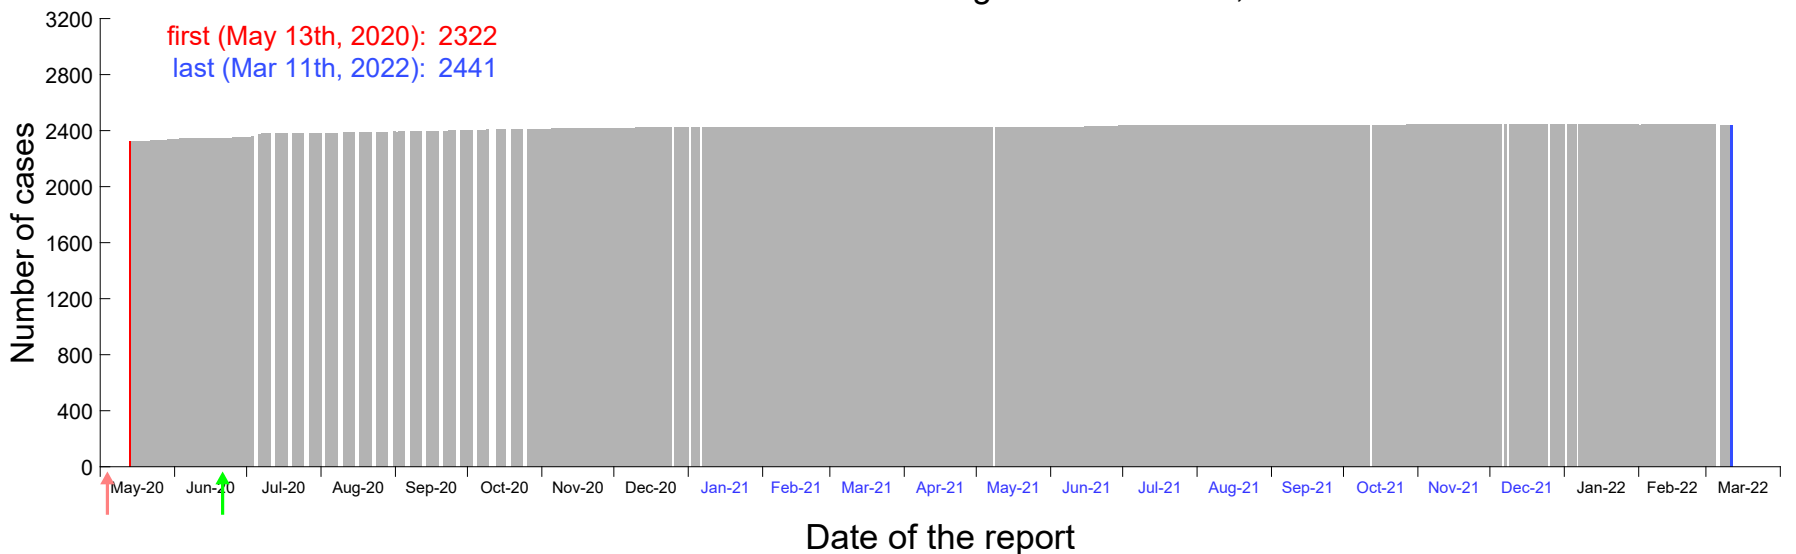

Evolution of the number of cases assigned to Mar 13th, 2020 in Madrid

Evolution of the number of cases assigned to Mar 14th, 2020 in Madrid

Evolution of the number of cases assigned to Mar 15th, 2020 in Madrid

Evolution of the number of cases assigned to Mar 16th, 2020 in Madrid

Evolution of the number of cases assigned to Mar 17th, 2020 in Madrid

Evolution of the number of cases assigned to Mar 18th, 2020 in Madrid

Evolution of the number of cases assigned to Mar 19th, 2020 in Madrid

Evolution of the number of cases assigned to Mar 20th, 2020 in Madrid

Evolution of the number of cases assigned to Mar 21st, 2020 in Madrid