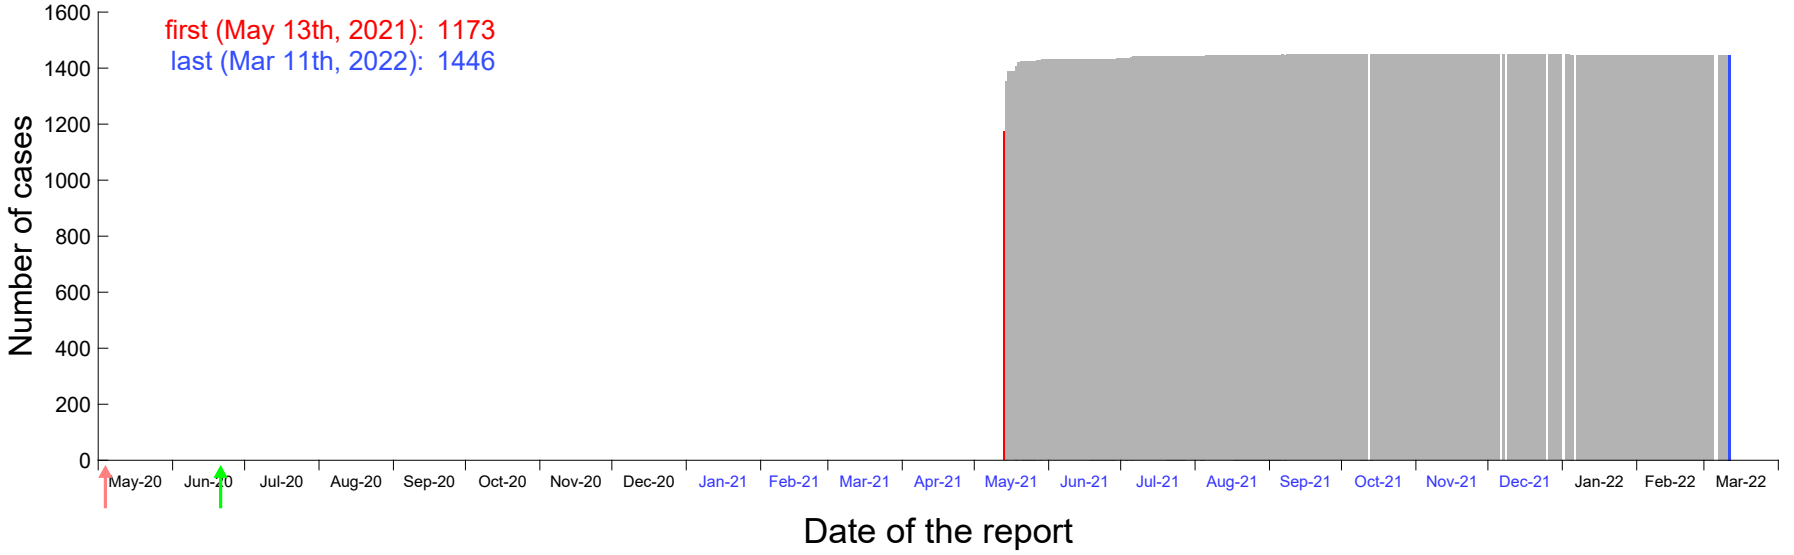

Evolution of the number of cases assigned to May 13th, 2021 in Madrid

Evolution of the number of cases assigned to May 12th, 2021 in Madrid