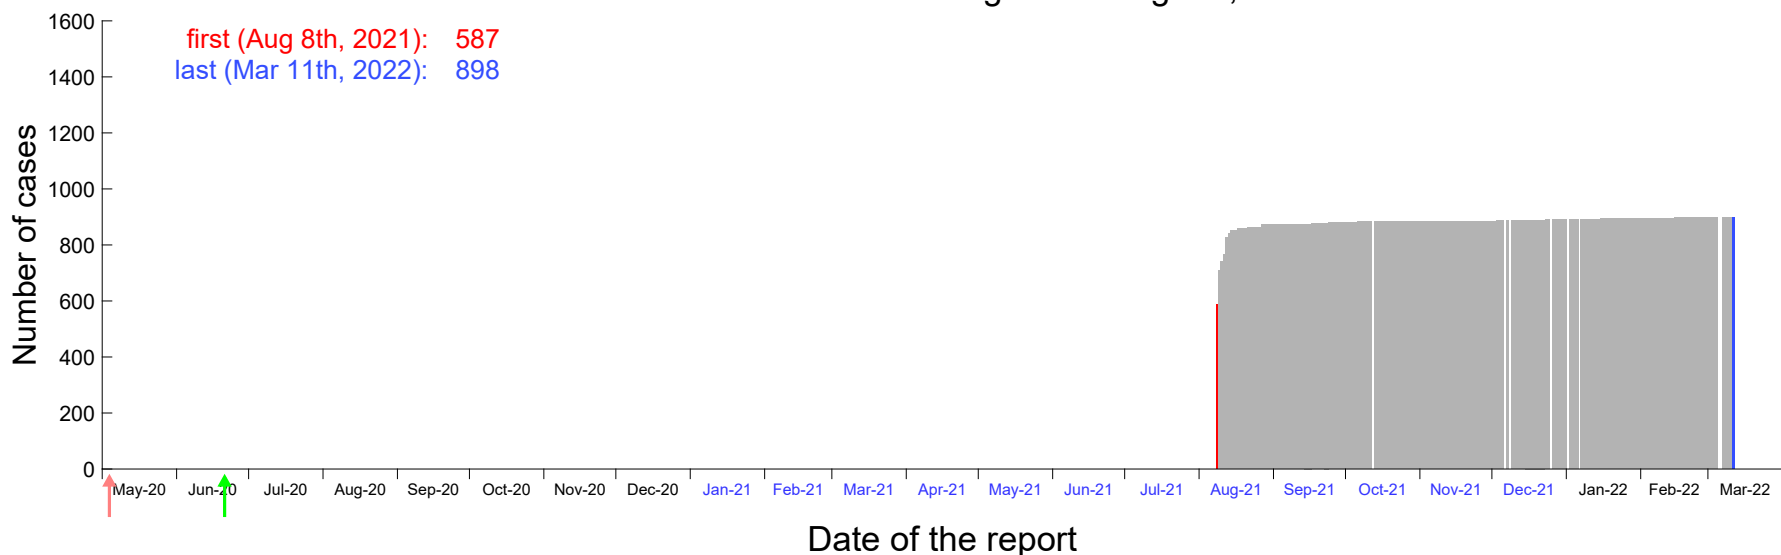

Evolution of the number of cases assigned to Aug 8th, 2021 in Madrid

Evolution of the number of cases assigned to Aug 7th, 2021 in Madrid