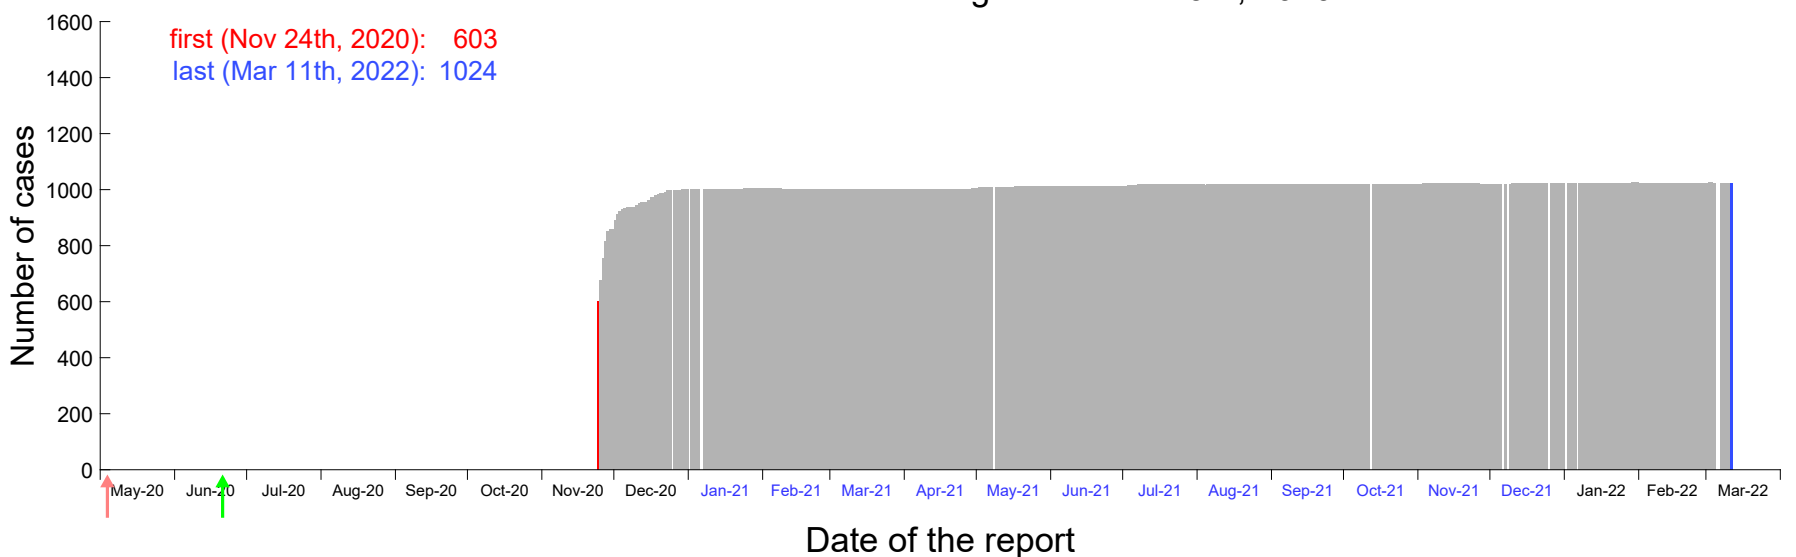

Evolution of the number of cases assigned to Nov 24th, 2020 in Madrid

Evolution of the number of cases assigned to Nov 23rd, 2020 in Madrid