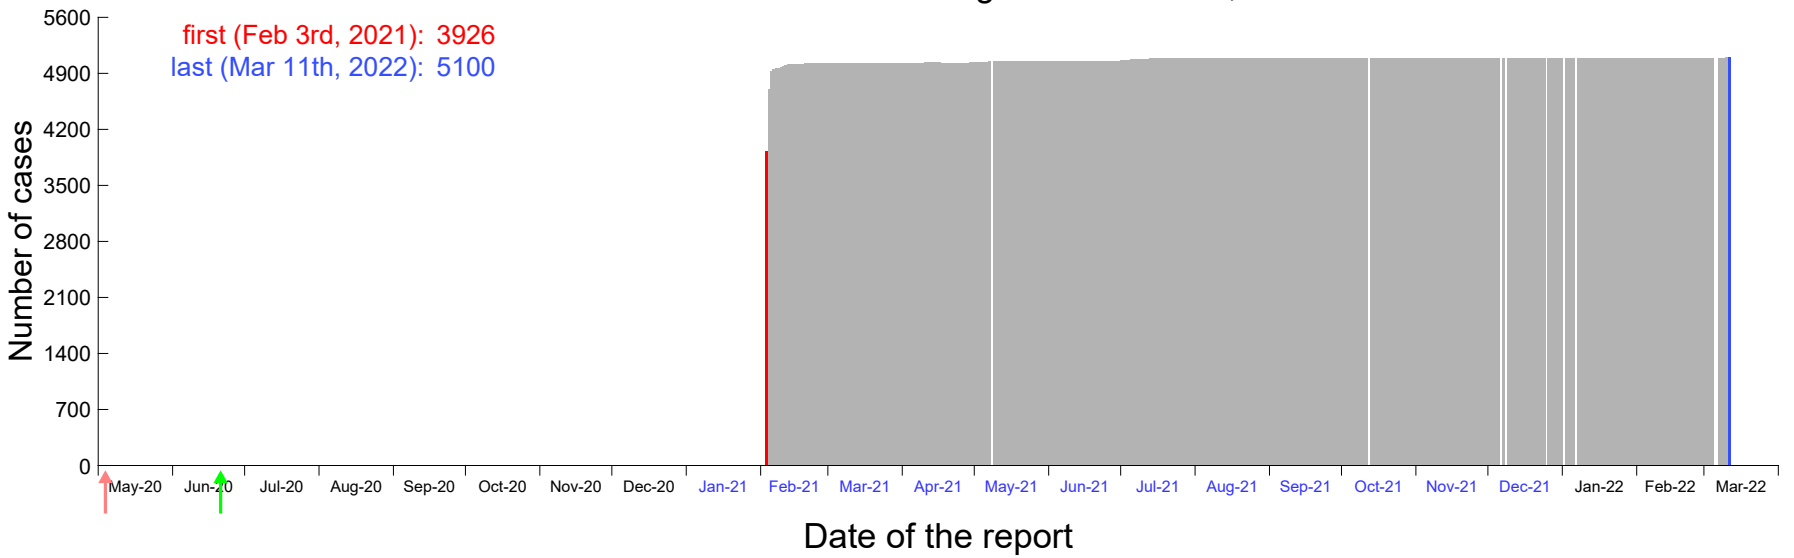

Evolution of the number of cases assigned to Feb 3rd, 2021 in Madrid

Evolution of the number of cases assigned to Feb 2nd, 2021 in Madrid