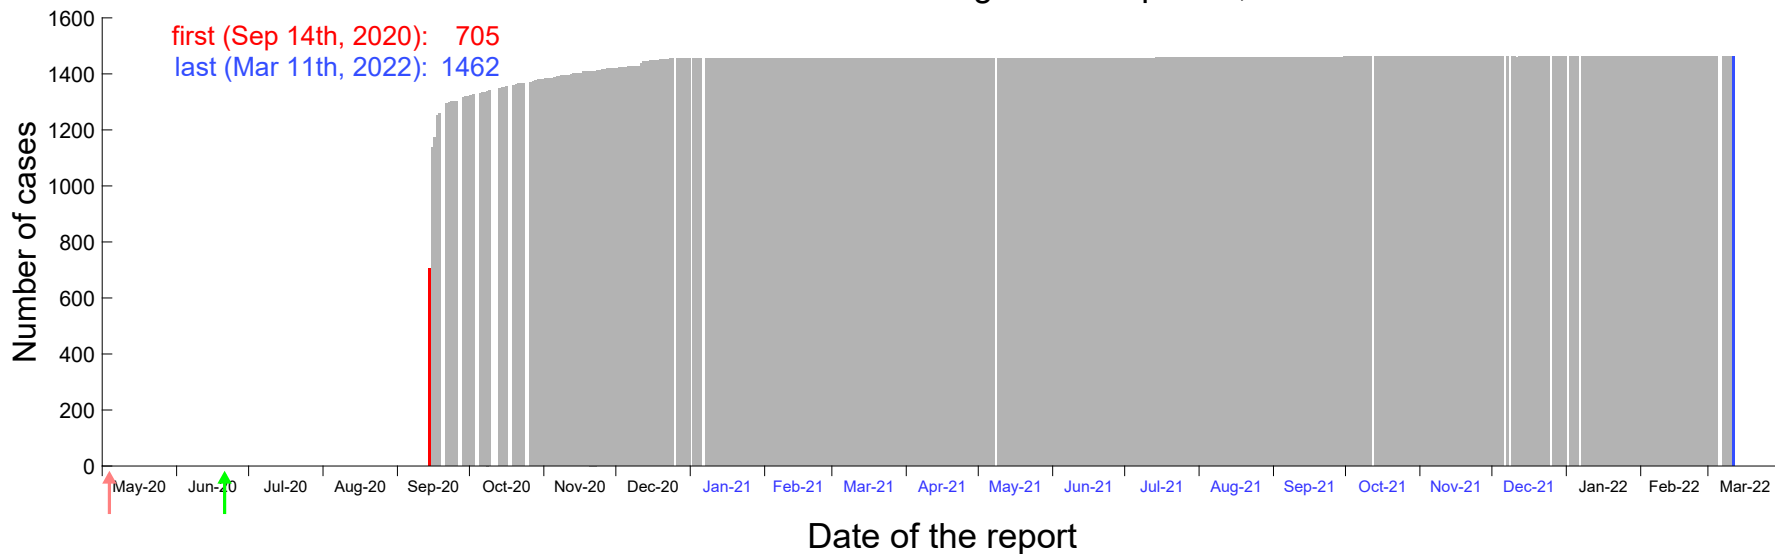

Evolution of the number of cases assigned to Sep 14th, 2020 in Madrid

Evolution of the number of cases assigned to Sep 13th, 2020 in Madrid