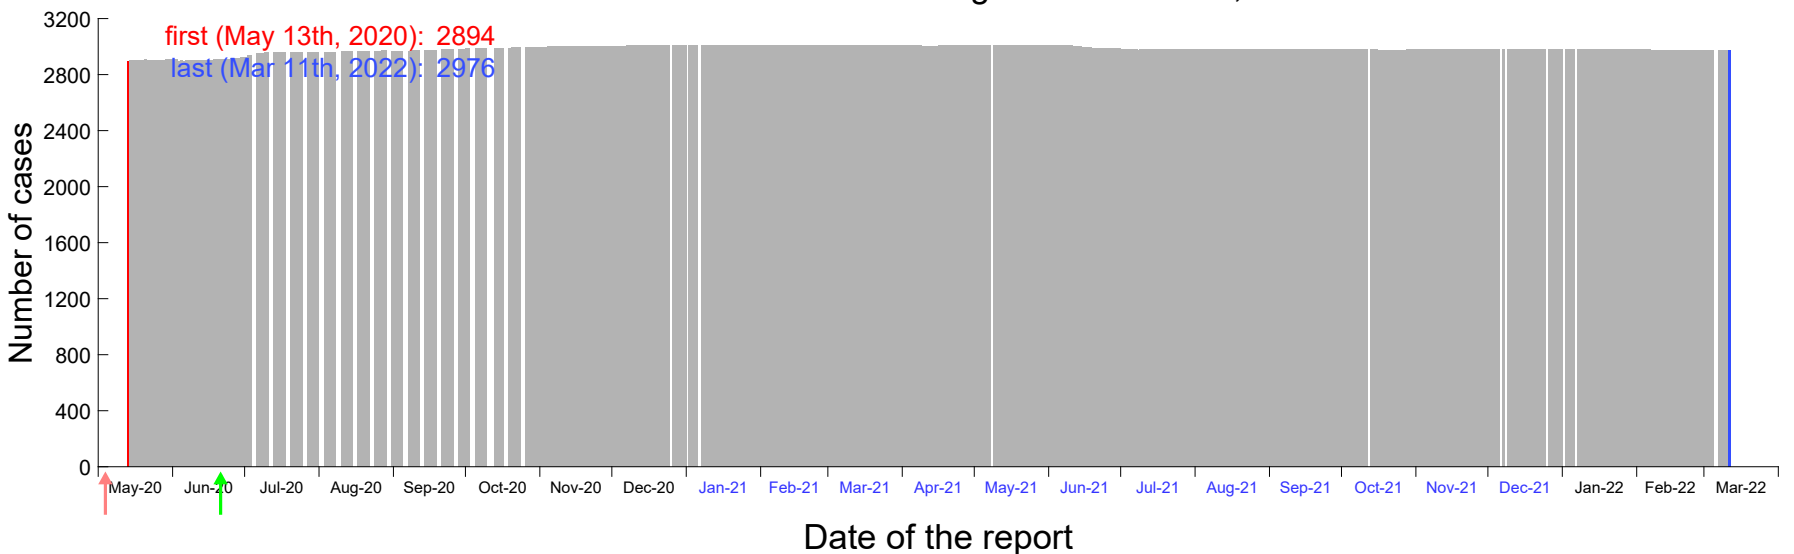

Evolution of the number of cases assigned to Mar 16th, 2020 in Madrid

Evolution of the number of cases assigned to Mar 17th, 2020 in Madrid

Evolution of the number of cases assigned to Mar 18th, 2020 in Madrid

Evolution of the number of cases assigned to Mar 19th, 2020 in Madrid

Evolution of the number of cases assigned to Mar 20th, 2020 in Madrid

Evolution of the number of cases assigned to Mar 21st, 2020 in Madrid

Evolution of the number of cases assigned to Mar 22nd, 2020 in Madrid

Evolution of the number of cases assigned to Mar 23rd, 2020 in Madrid

Evolution of the number of cases assigned to Mar 24th, 2020 in Madrid