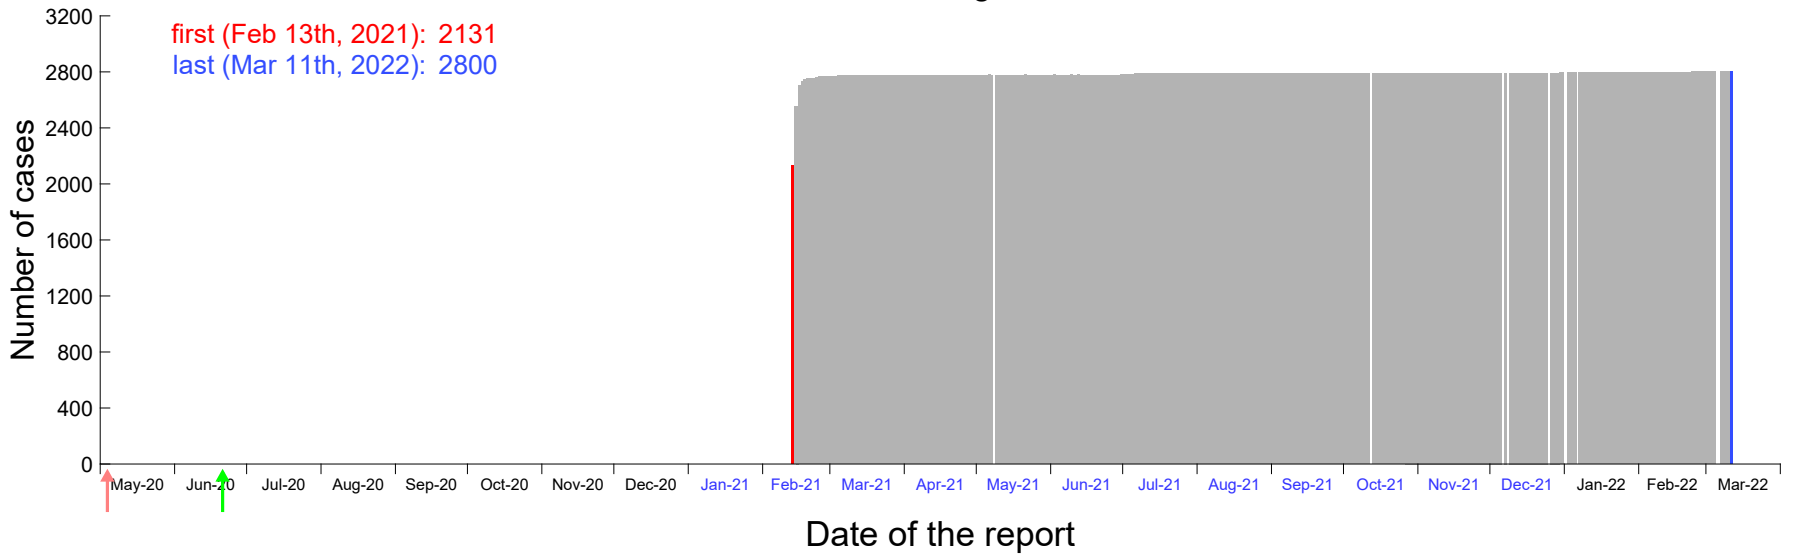

Evolution of the number of cases assigned to Feb 13th, 2021 in Madrid

Evolution of the number of cases assigned to Feb 12th, 2021 in Madrid