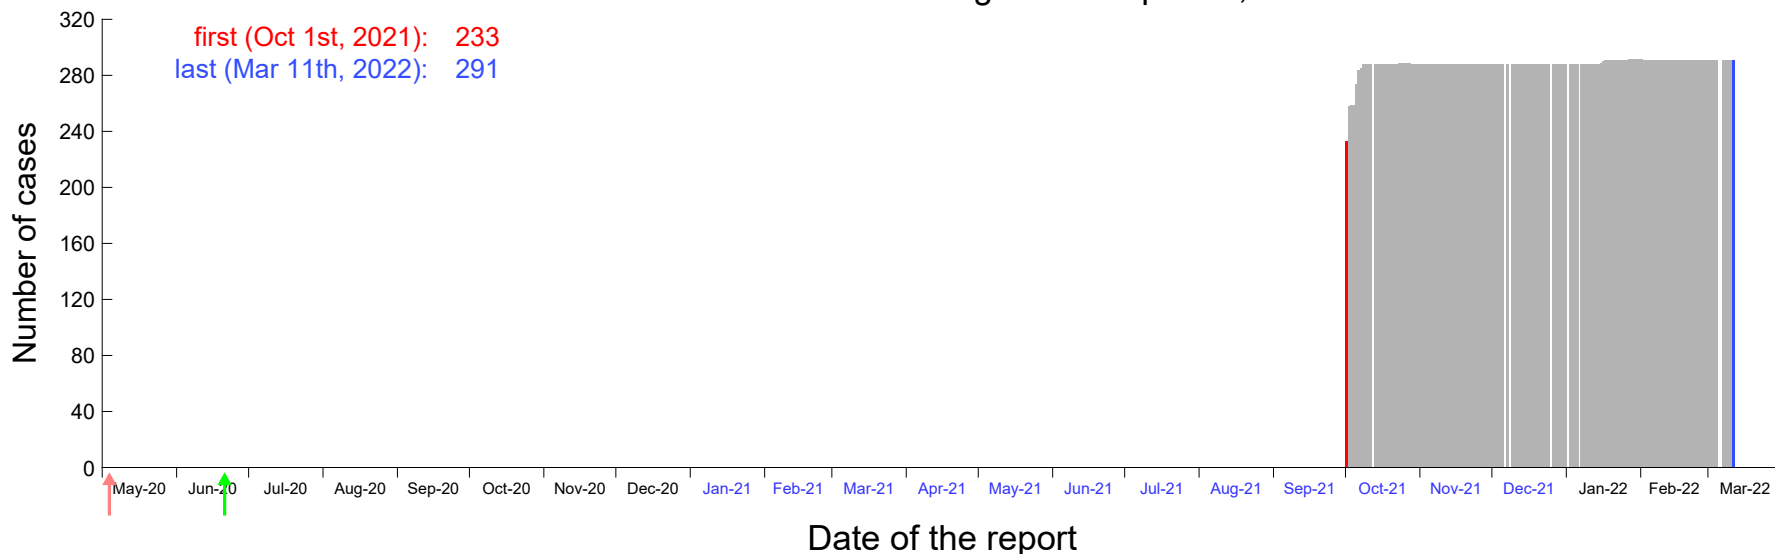

Evolution of the number of cases assigned to Oct 1st, 2021 in Madrid

Evolution of the number of cases assigned to Sep 30th, 2021 in Madrid