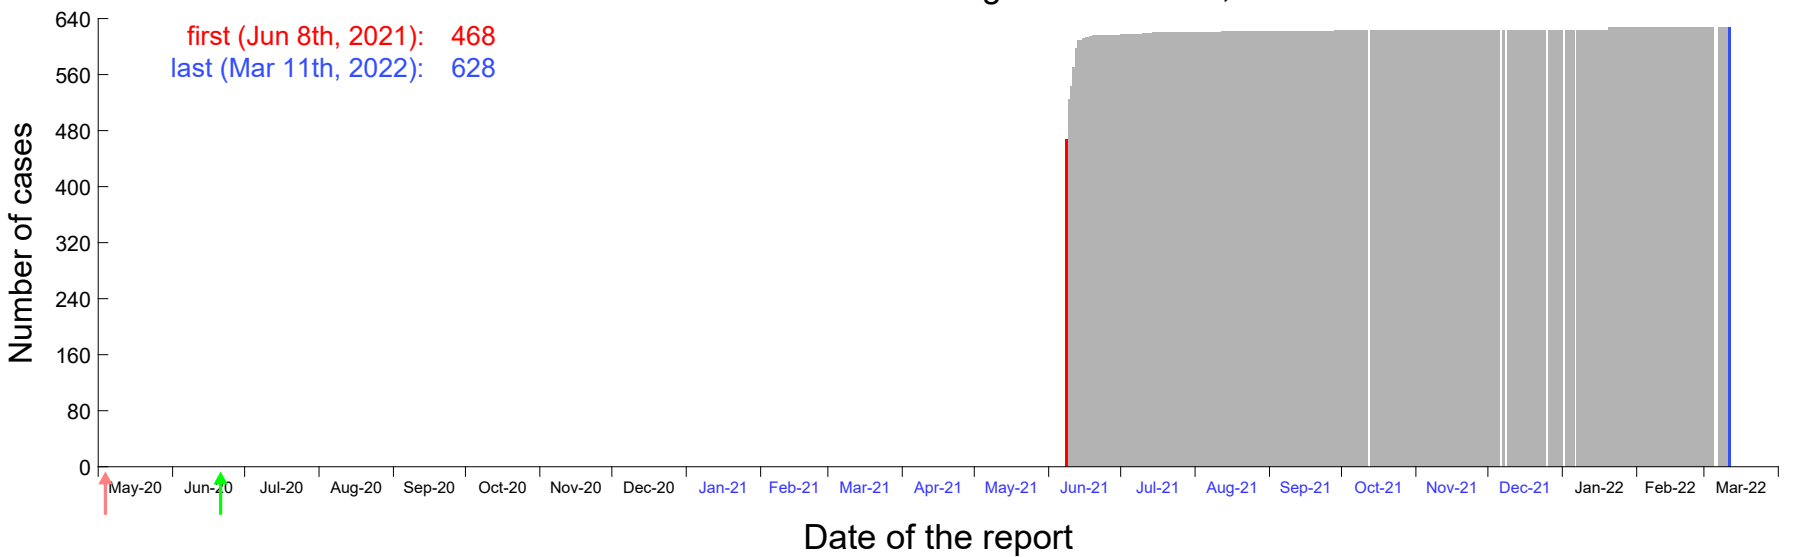

Evolution of the number of cases assigned to Jun 8th, 2021 in Madrid

Evolution of the number of cases assigned to Jun 7th, 2021 in Madrid