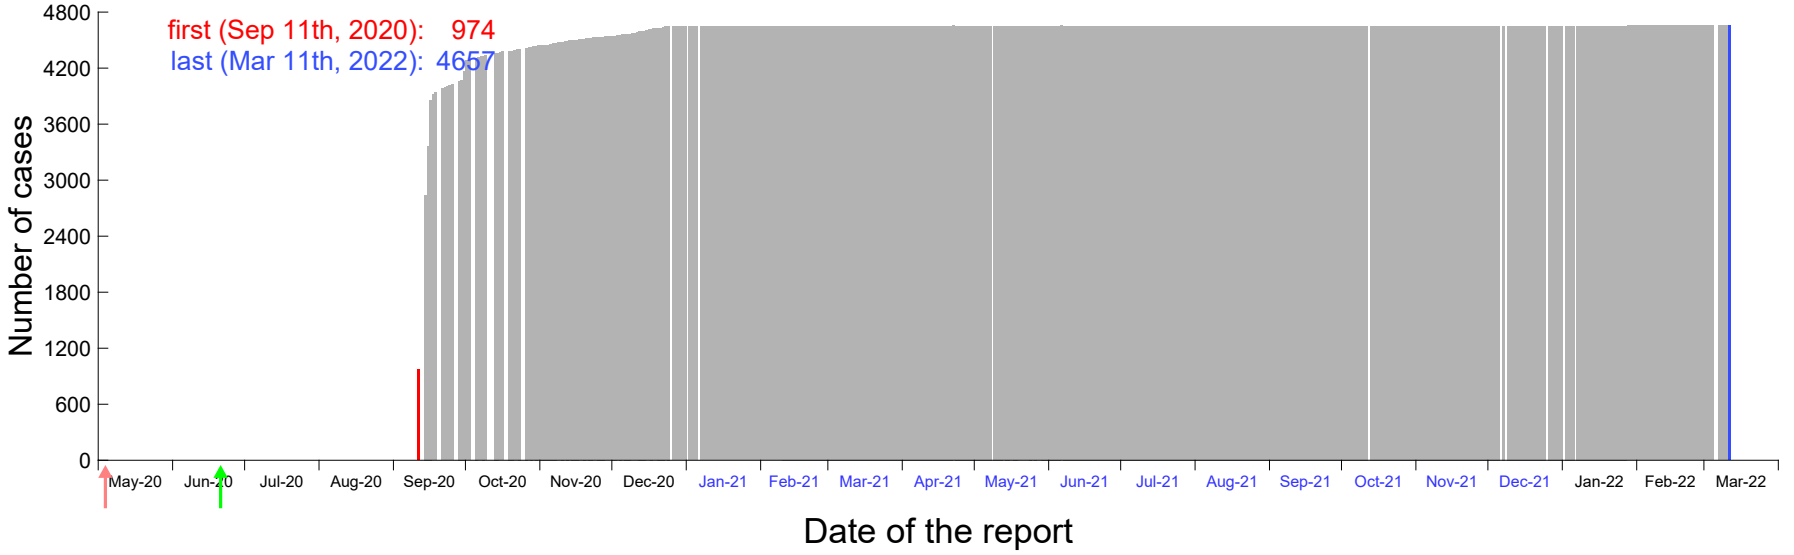

Evolution of the number of cases assigned to Sep 11th, 2020 in Madrid

Evolution of the number of cases assigned to Sep 10th, 2020 in Madrid