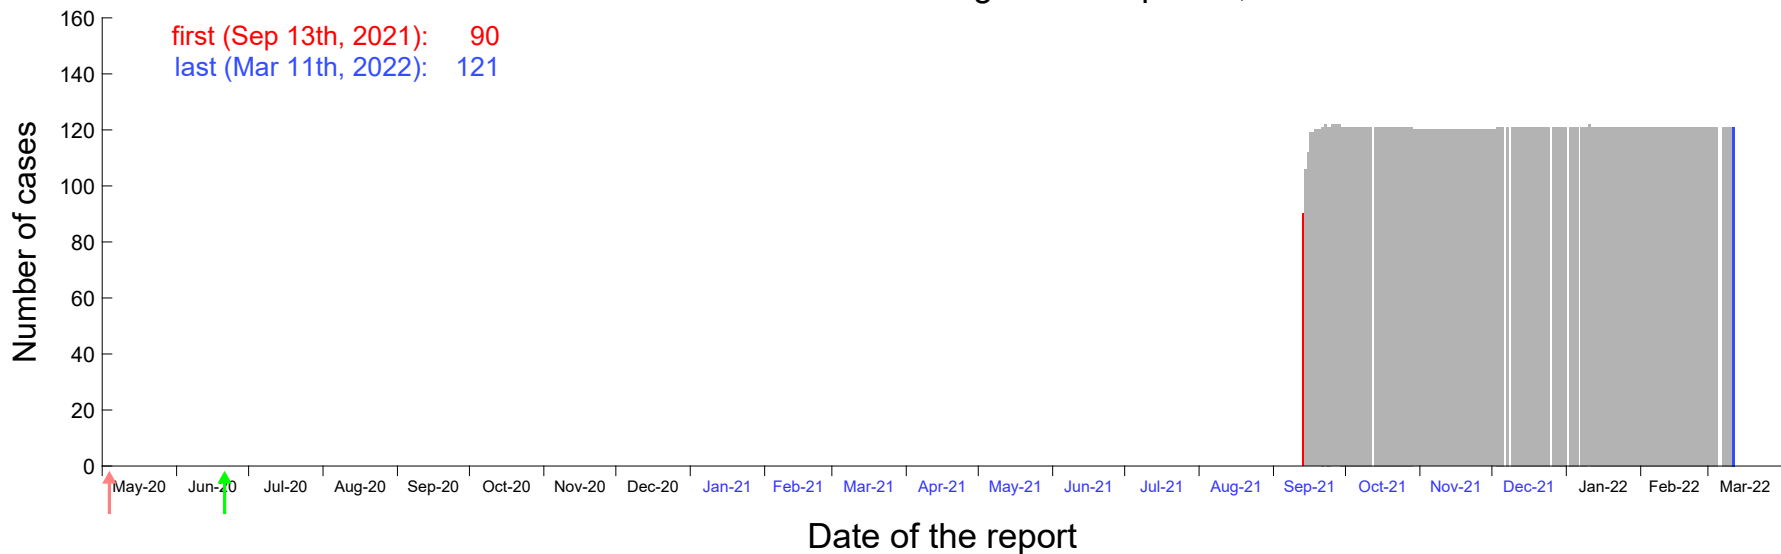

Evolution of the number of cases assigned to Sep 13th, 2021 in Madrid

Evolution of the number of cases assigned to Sep 12th, 2021 in Madrid