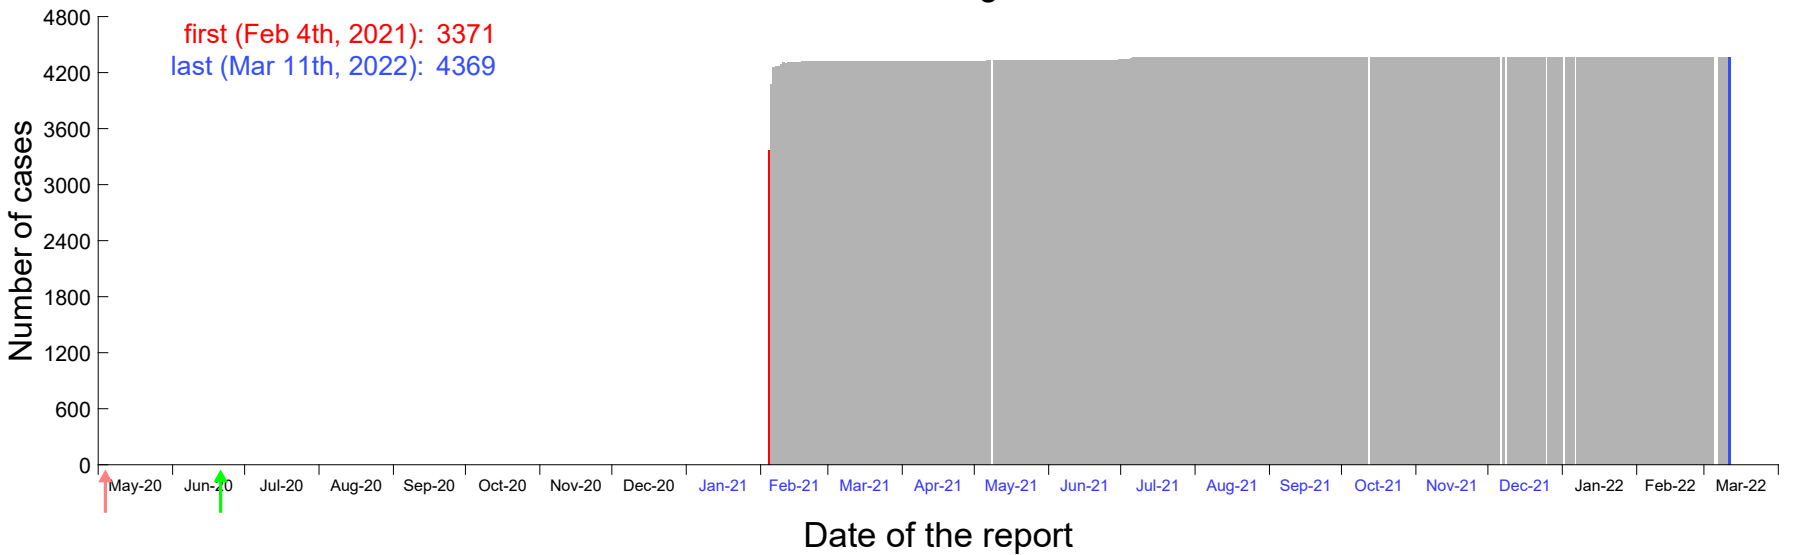

Evolution of the number of cases assigned to Feb 4th, 2021 in Madrid

Evolution of the number of cases assigned to Feb 3rd, 2021 in Madrid