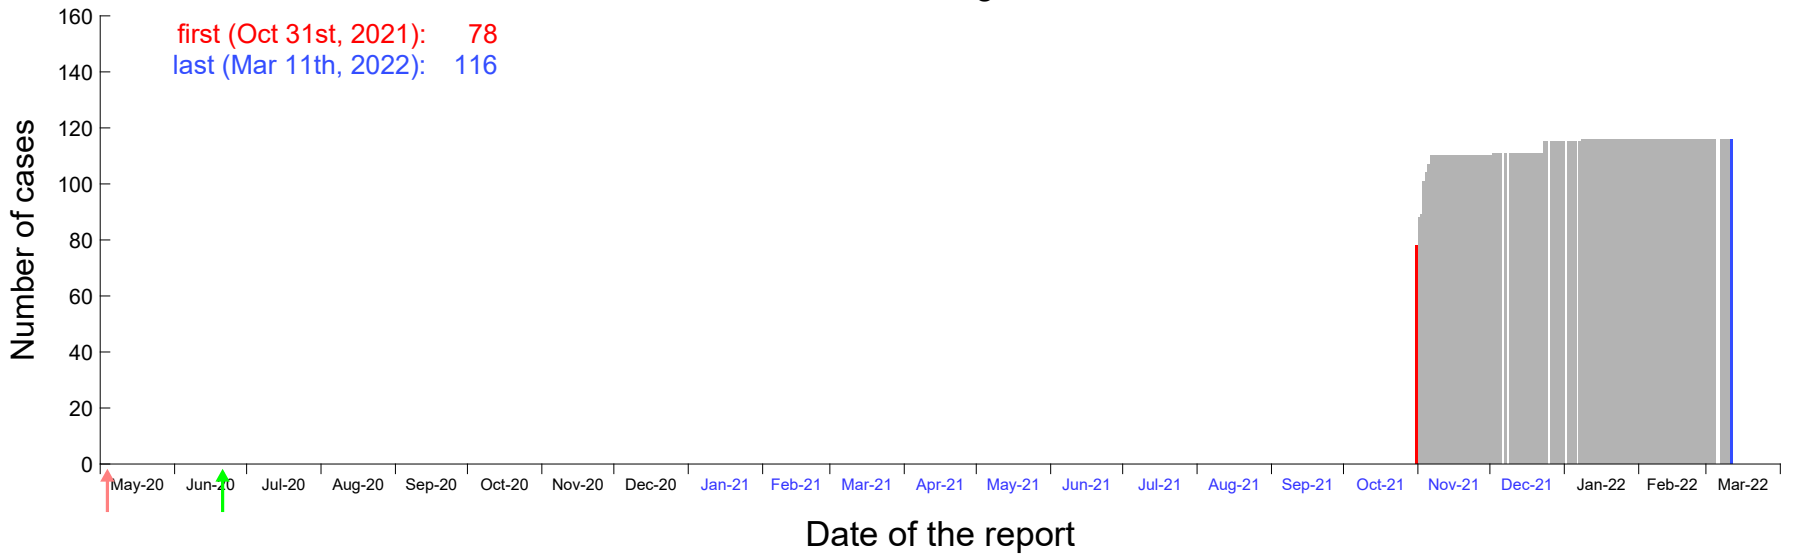

Evolution of the number of cases assigned to Oct 31st, 2021 in Madrid

Evolution of the number of cases assigned to Oct 30th, 2021 in Madrid