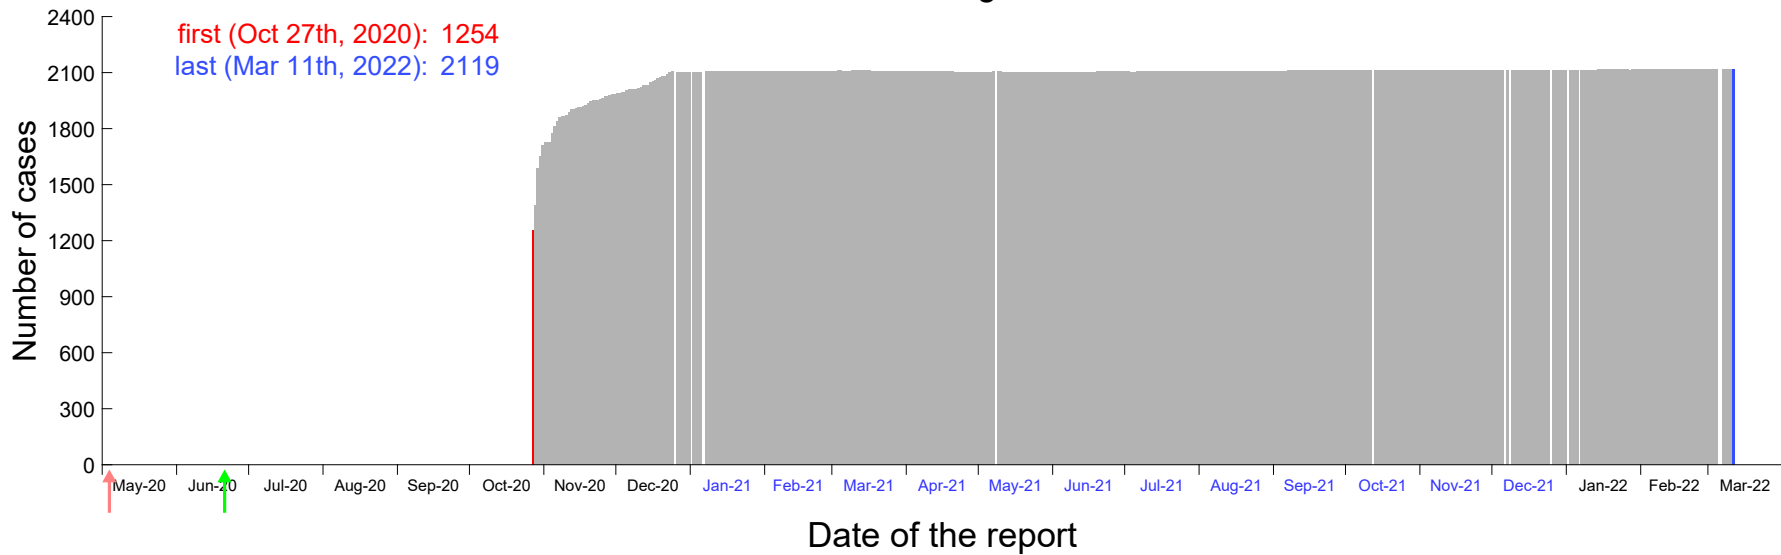

Evolution of the number of cases assigned to Oct 27th, 2020 in Madrid

Evolution of the number of cases assigned to Oct 26th, 2020 in Madrid