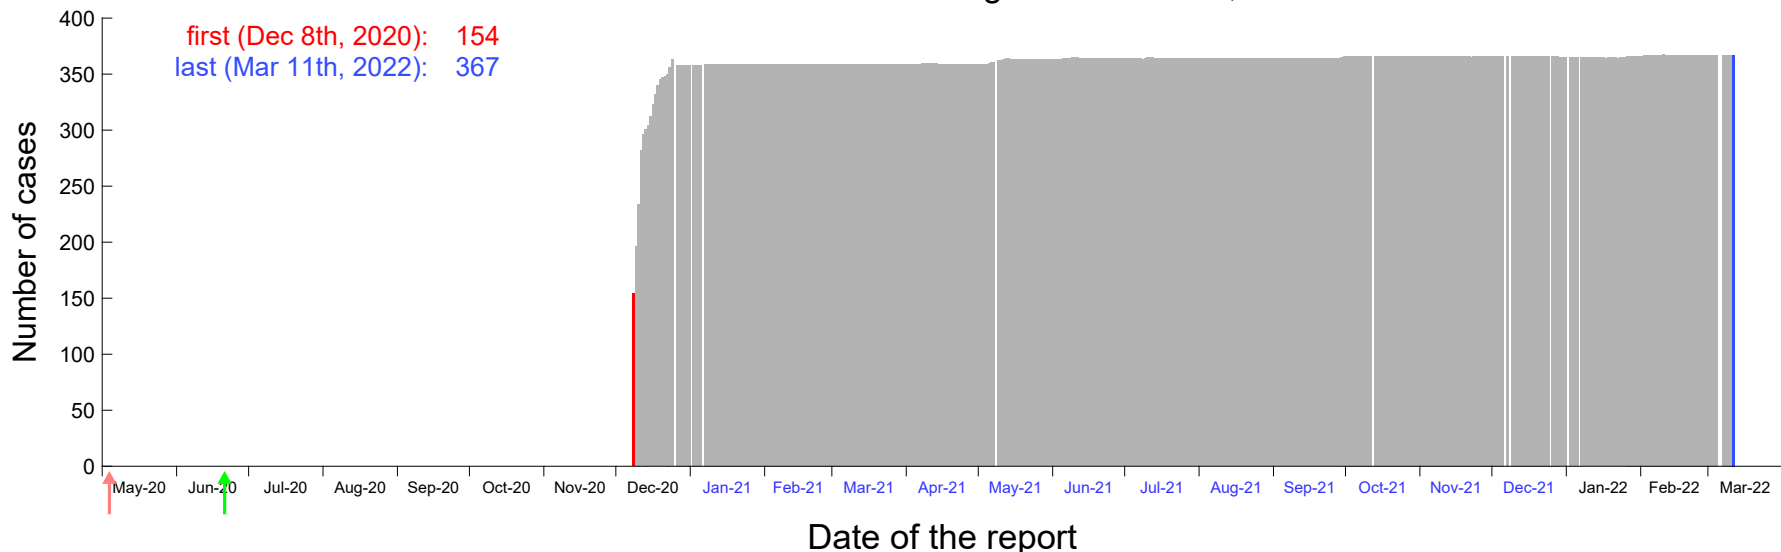

Evolution of the number of cases assigned to Dec 8th, 2020 in Madrid

Evolution of the number of cases assigned to Dec 7th, 2020 in Madrid