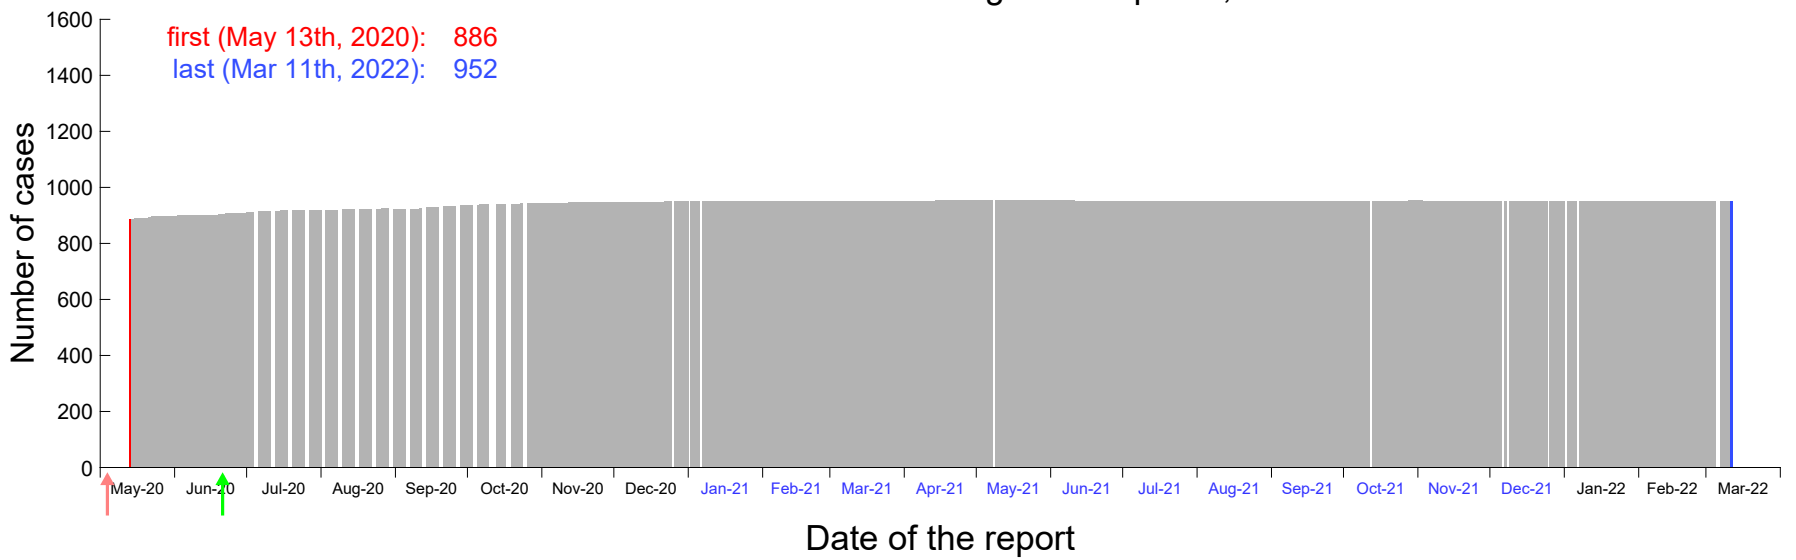

Evolution of the number of cases assigned to Mar 28th, 2020 in Madrid

Evolution of the number of cases assigned to Mar 29th, 2020 in Madrid

Evolution of the number of cases assigned to Mar 30th, 2020 in Madrid

Evolution of the number of cases assigned to Mar 31st, 2020 in Madrid

Evolution of the number of cases assigned to Apr 1st, 2020 in Madrid

Evolution of the number of cases assigned to Apr 2nd, 2020 in Madrid

Evolution of the number of cases assigned to Apr 3rd, 2020 in Madrid

Evolution of the number of cases assigned to Apr 4th, 2020 in Madrid

Evolution of the number of cases assigned to Apr 5th, 2020 in Madrid