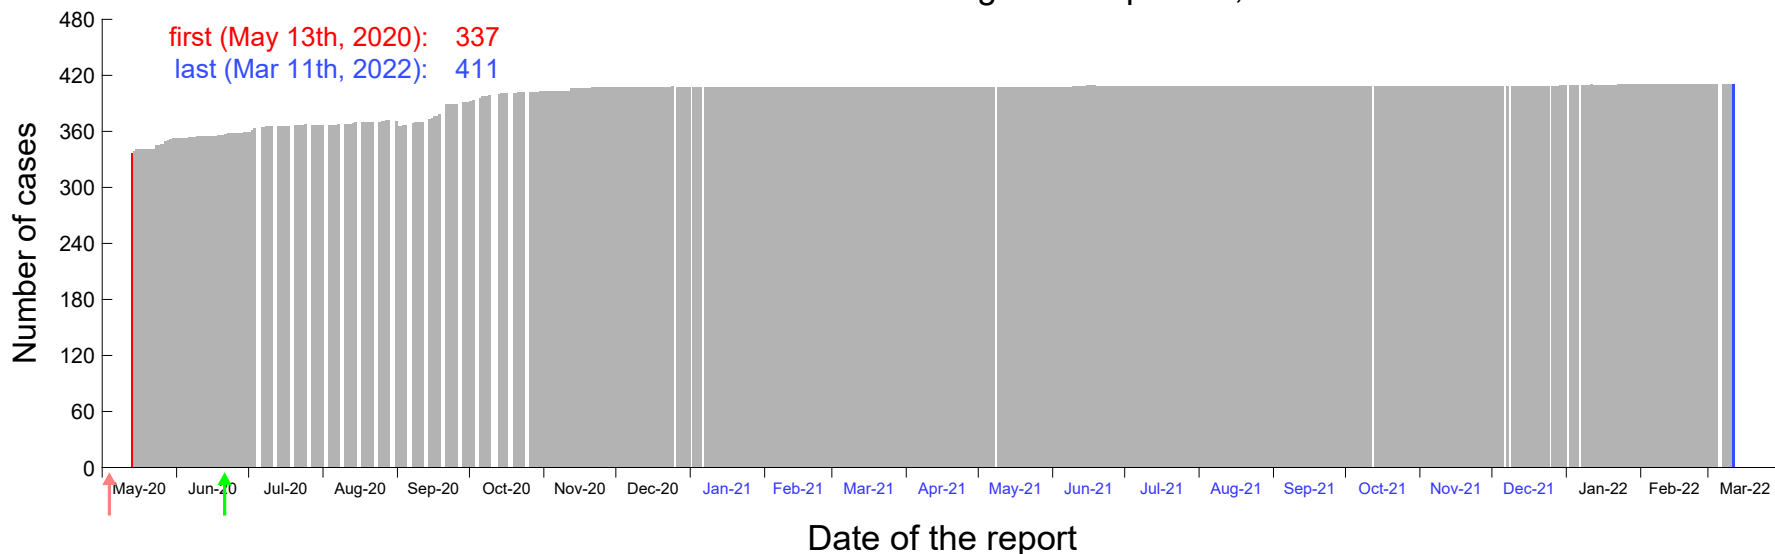

Evolution of the number of cases assigned to Apr 6th, 2020 in Madrid

Evolution of the number of cases assigned to Apr 7th, 2020 in Madrid

Evolution of the number of cases assigned to Apr 8th, 2020 in Madrid

Evolution of the number of cases assigned to Apr 9th, 2020 in Madrid

Evolution of the number of cases assigned to Apr 10th, 2020 in Madrid

Evolution of the number of cases assigned to Apr 11th, 2020 in Madrid

Evolution of the number of cases assigned to Apr 12th, 2020 in Madrid

Evolution of the number of cases assigned to Apr 13th, 2020 in Madrid

Evolution of the number of cases assigned to Apr 14th, 2020 in Madrid