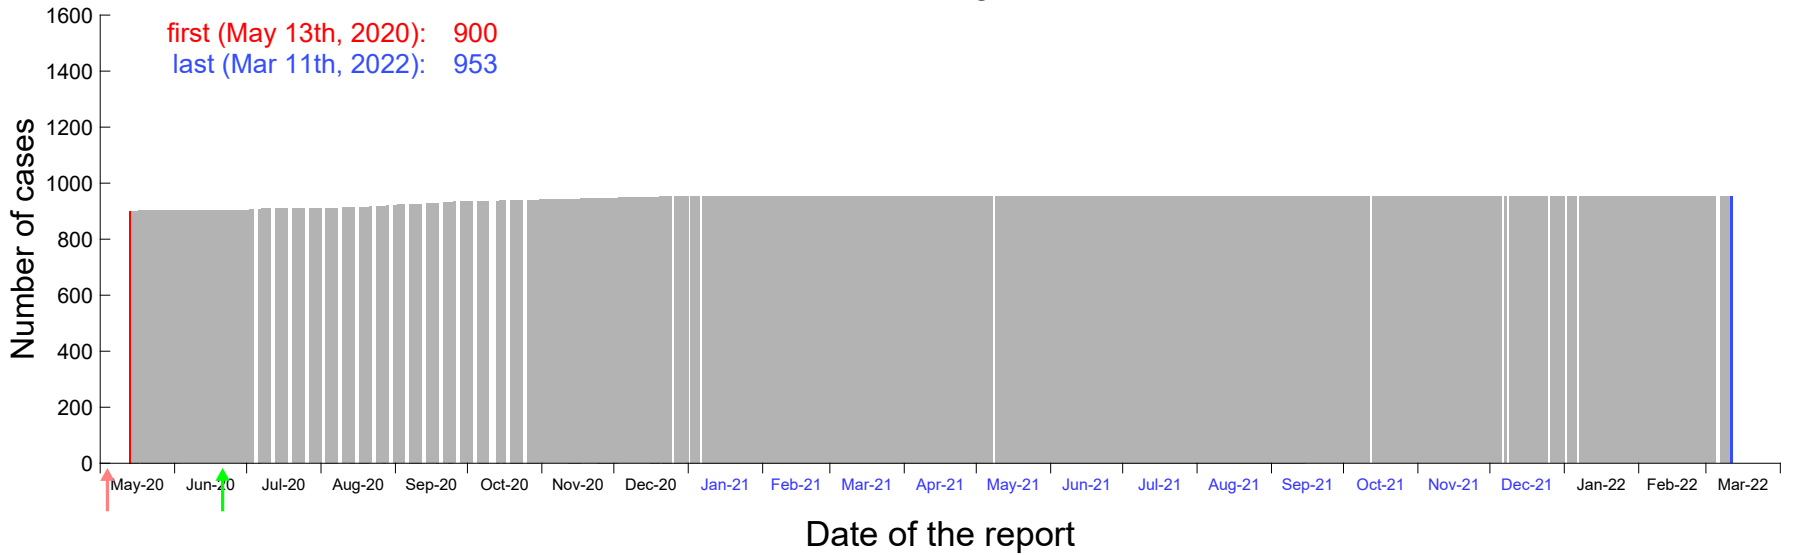

Evolution of the number of cases assigned to Mar 7th, 2020 in Madrid

Evolution of the number of cases assigned to Mar 8th, 2020 in Madrid

Evolution of the number of cases assigned to Mar 9th, 2020 in Madrid

Evolution of the number of cases assigned to Mar 10th, 2020 in Madrid

Evolution of the number of cases assigned to Mar 11th, 2020 in Madrid

Evolution of the number of cases assigned to Mar 12th, 2020 in Madrid

Evolution of the number of cases assigned to Mar 13th, 2020 in Madrid

Evolution of the number of cases assigned to Mar 14th, 2020 in Madrid

Evolution of the number of cases assigned to Mar 15th, 2020 in Madrid