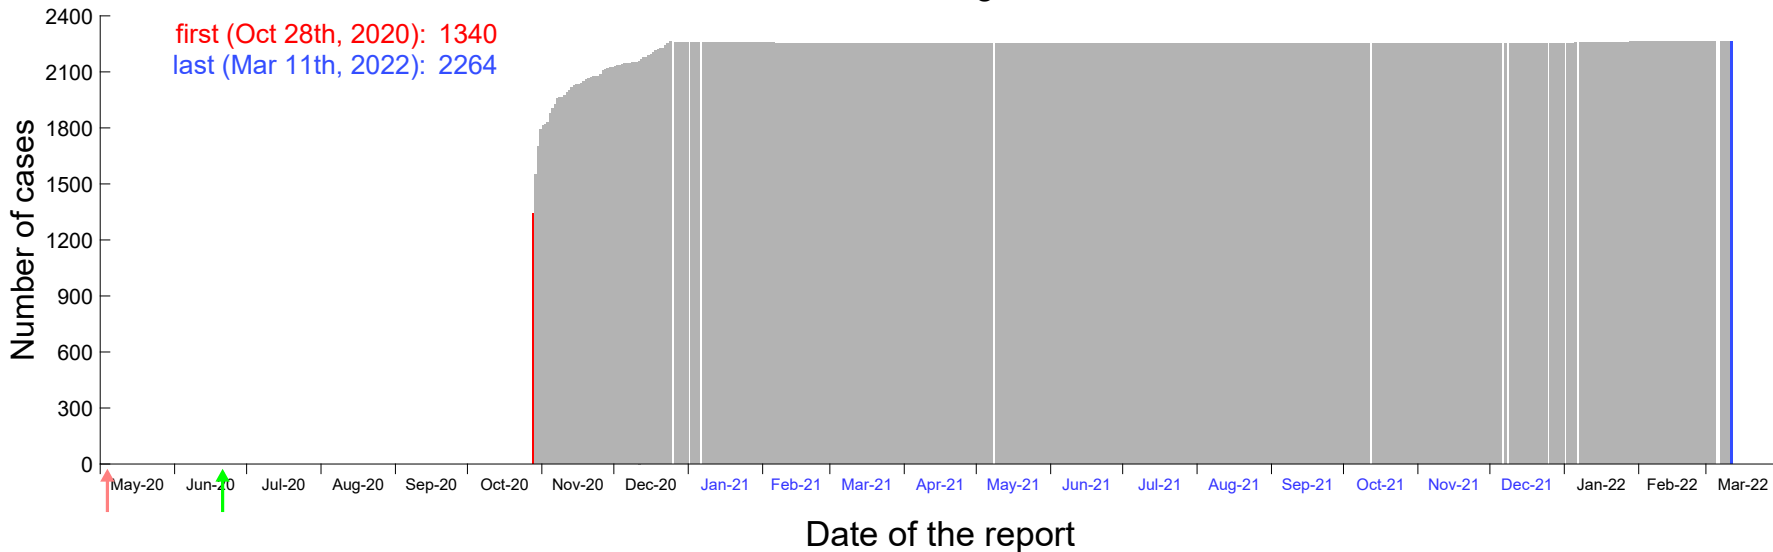

Evolution of the number of cases assigned to Oct 28th, 2020 in Madrid

Evolution of the number of cases assigned to Oct 27th, 2020 in Madrid