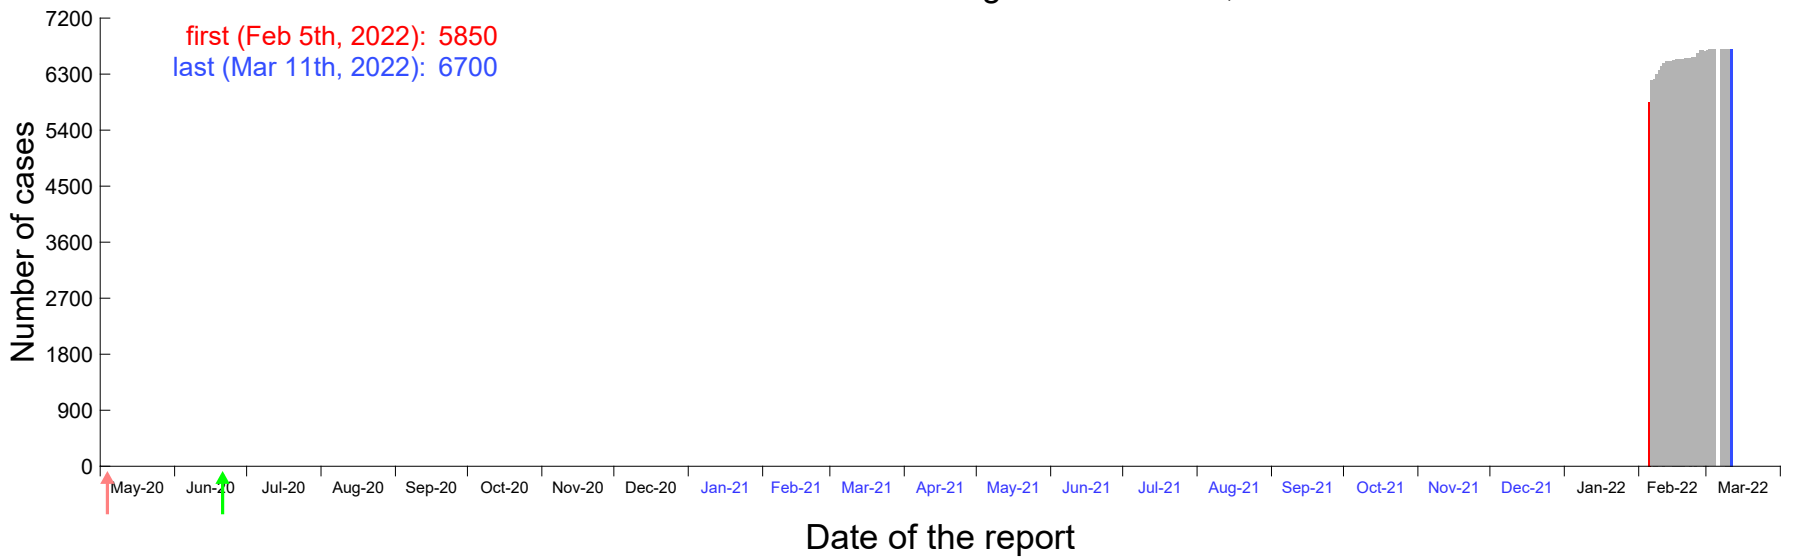

Evolution of the number of cases assigned to Feb 5th, 2022 in Madrid

Evolution of the number of cases assigned to Feb 4th, 2022 in Madrid