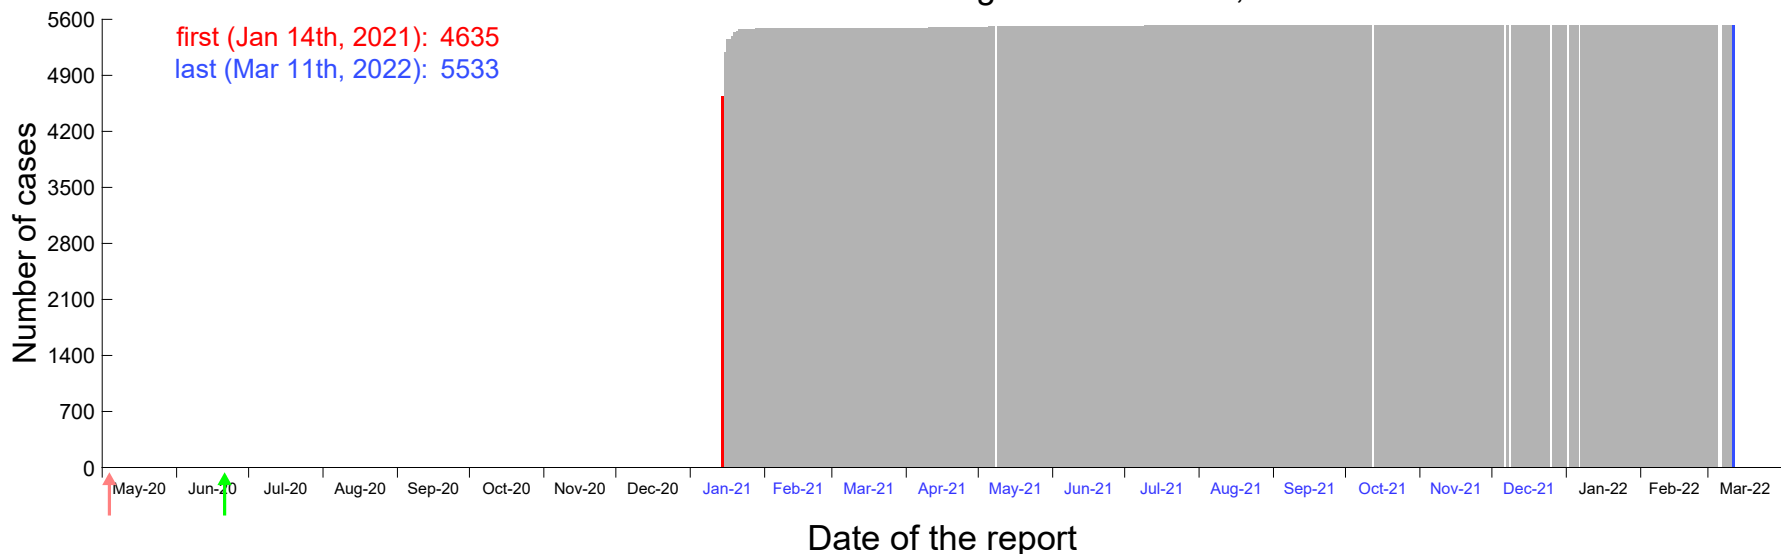

Evolution of the number of cases assigned to Jan 14th, 2021 in Madrid

Evolution of the number of cases assigned to Jan 13th, 2021 in Madrid