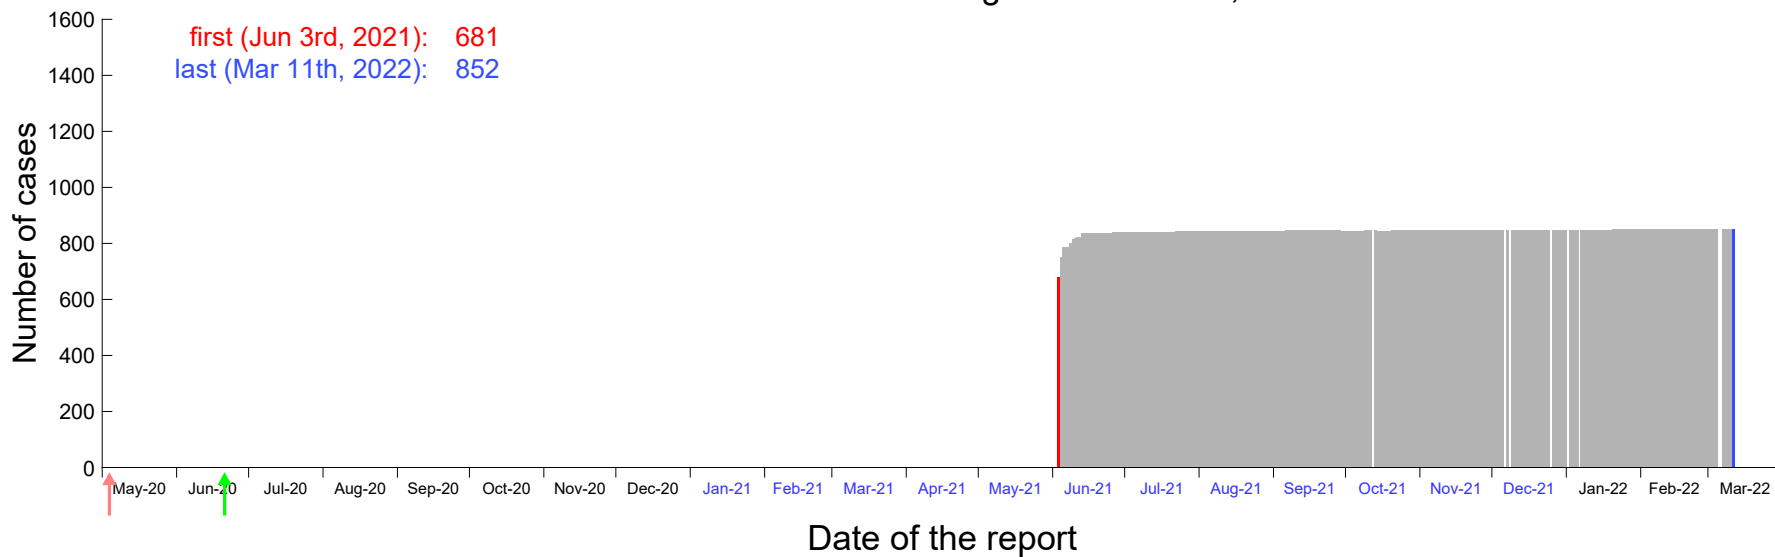

Evolution of the number of cases assigned to Jun 3rd, 2021 in Madrid

Evolution of the number of cases assigned to Jun 2nd, 2021 in Madrid