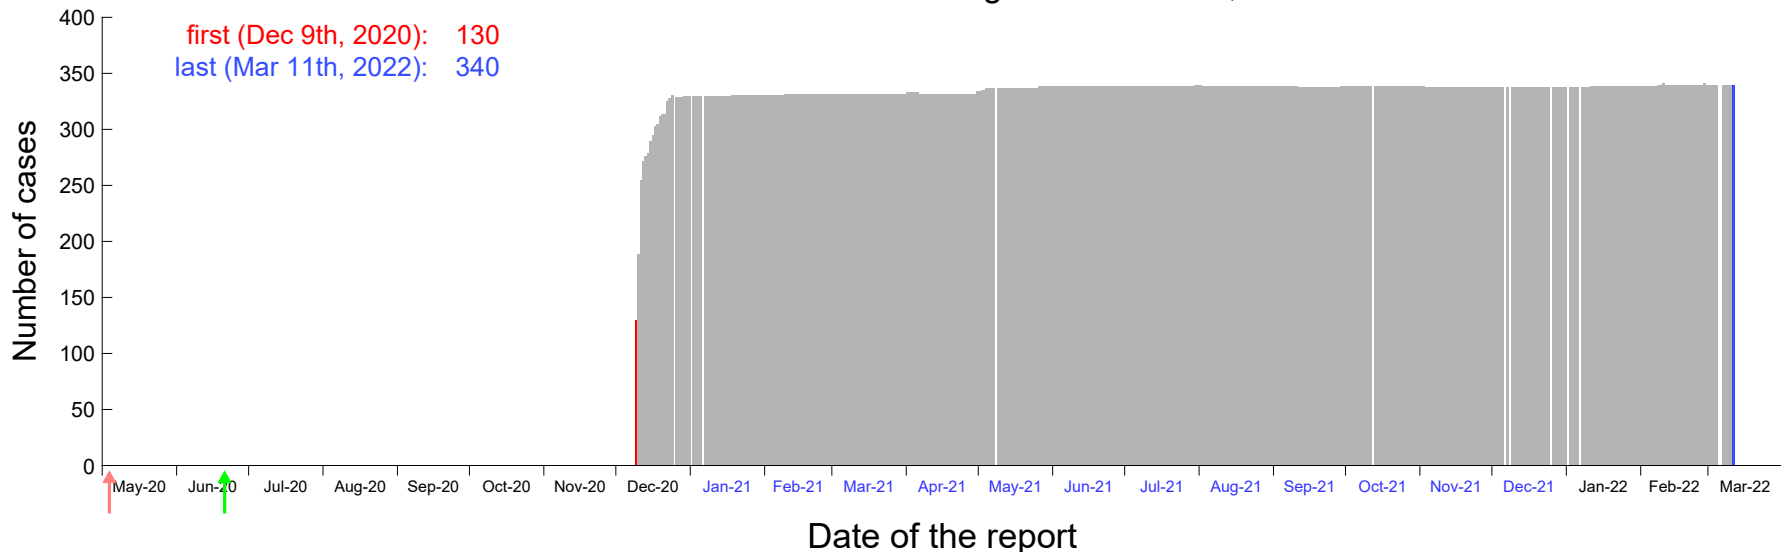

Evolution of the number of cases assigned to Dec 9th, 2020 in Madrid

Evolution of the number of cases assigned to Dec 8th, 2020 in Madrid