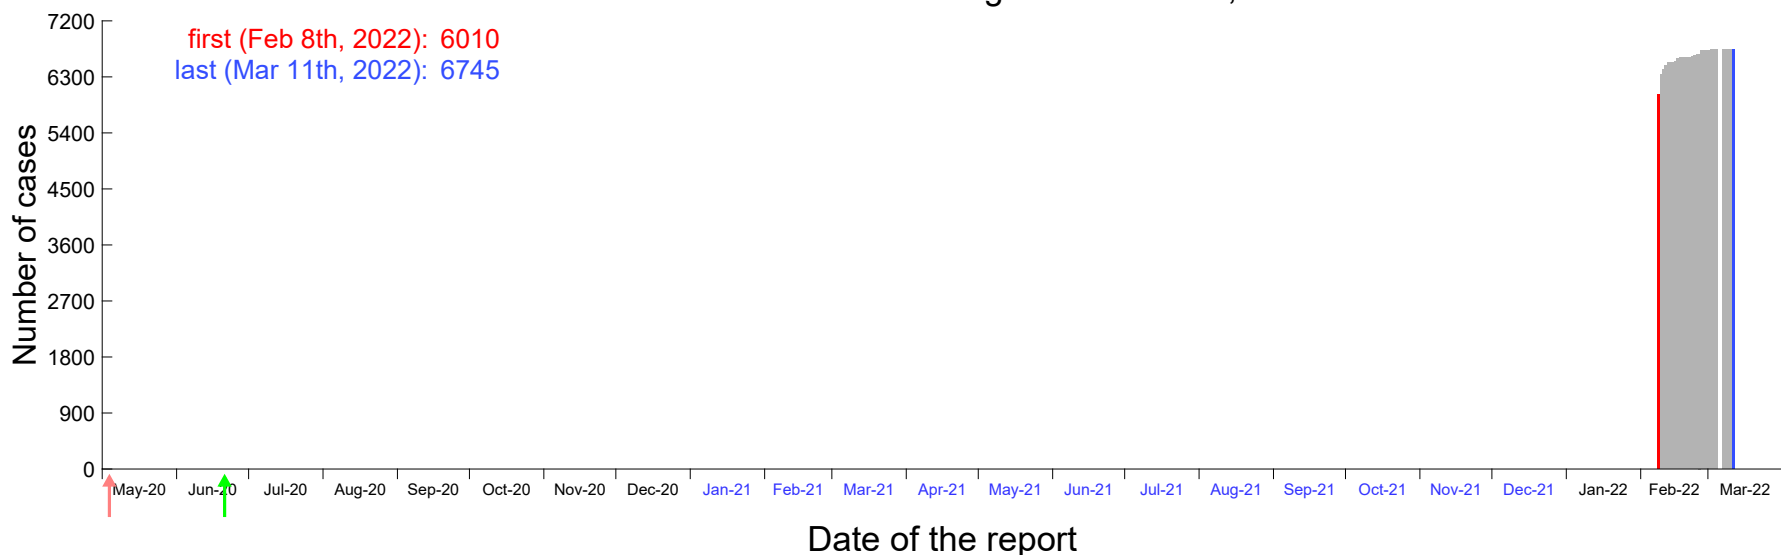

Evolution of the number of cases assigned to Feb 8th, 2022 in Madrid

Evolution of the number of cases assigned to Feb 7th, 2022 in Madrid