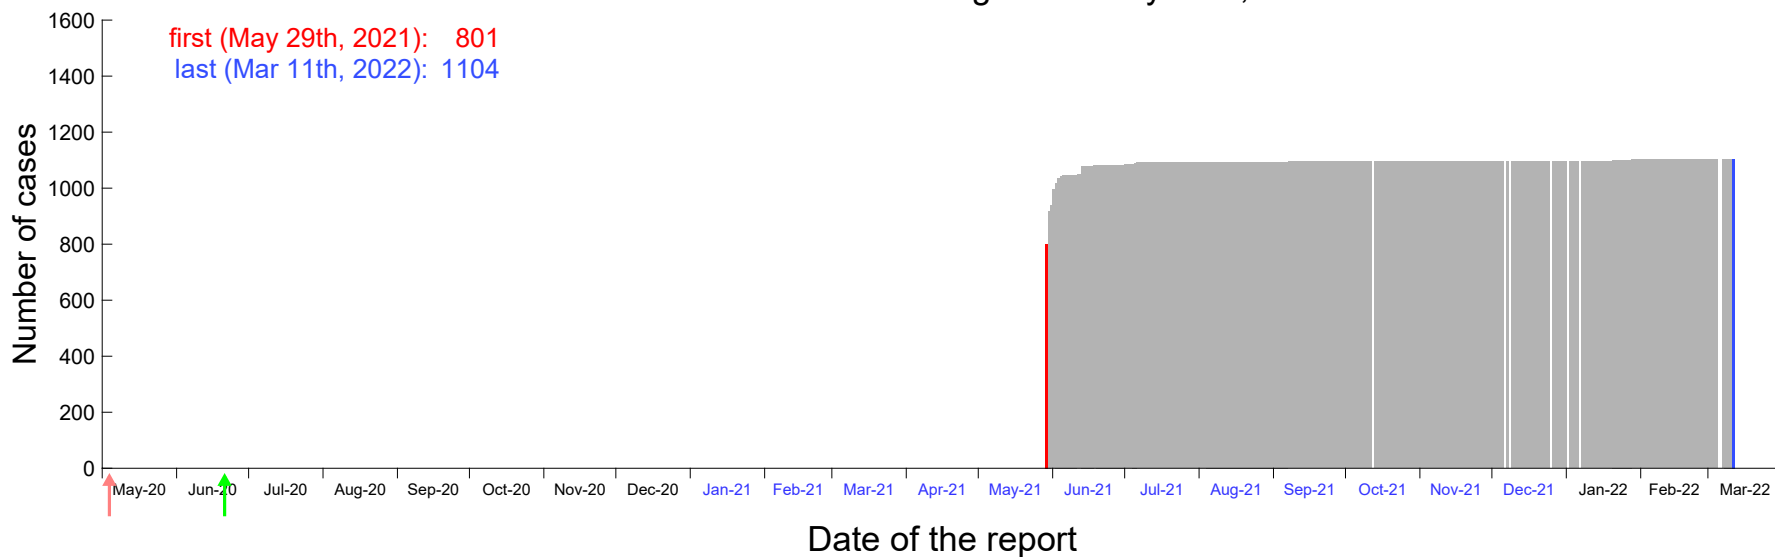

Evolution of the number of cases assigned to May 29th, 2021 in Madrid

Evolution of the number of cases assigned to May 28th, 2021 in Madrid