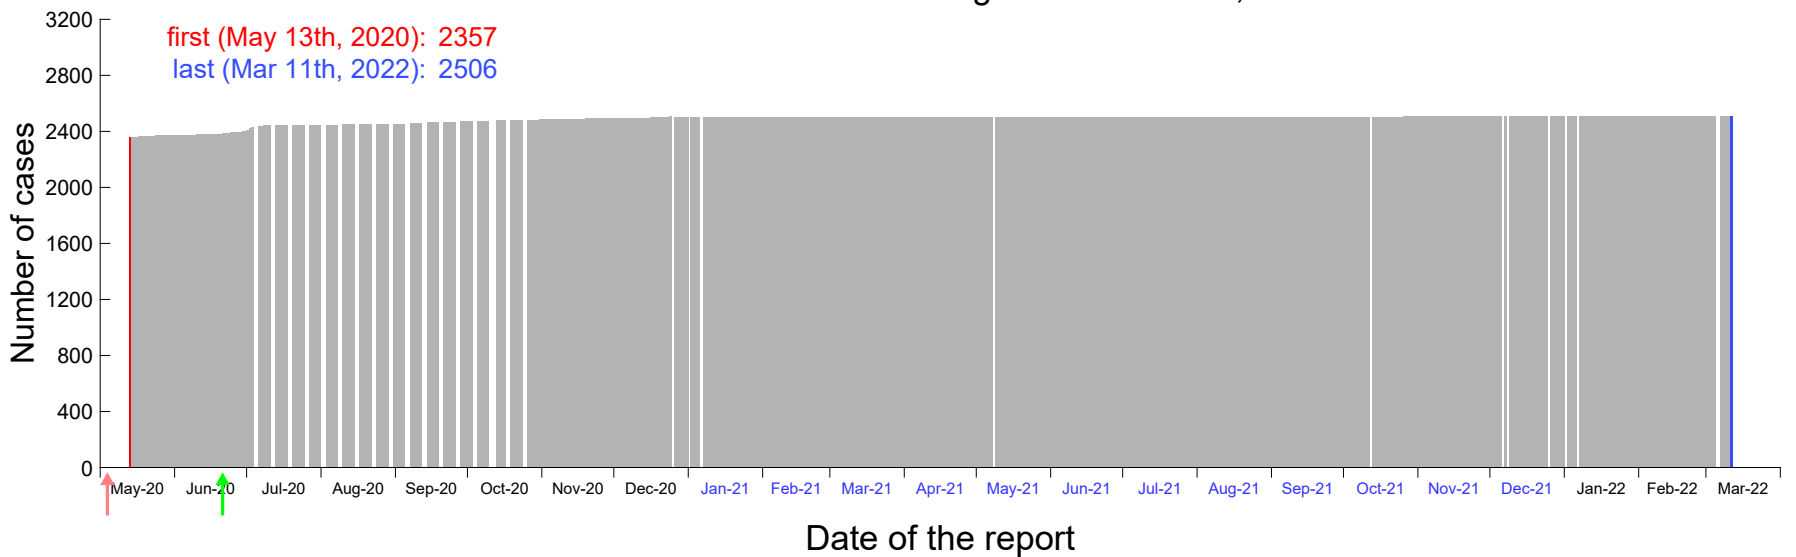

Evolution of the number of cases assigned to Mar 19th, 2020 in Madrid

Evolution of the number of cases assigned to Mar 20th, 2020 in Madrid

Evolution of the number of cases assigned to Mar 21st, 2020 in Madrid

Evolution of the number of cases assigned to Mar 22nd, 2020 in Madrid

Evolution of the number of cases assigned to Mar 23rd, 2020 in Madrid

Evolution of the number of cases assigned to Mar 24th, 2020 in Madrid

Evolution of the number of cases assigned to Mar 25th, 2020 in Madrid

Evolution of the number of cases assigned to Mar 26th, 2020 in Madrid

Evolution of the number of cases assigned to Mar 27th, 2020 in Madrid

Evolution of the number of cases assigned to Mar 28th, 2020 in Madrid

Evolution of the number of cases assigned to Mar 29th, 2020 in Madrid

Evolution of the number of cases assigned to Mar 30th, 2020 in Madrid