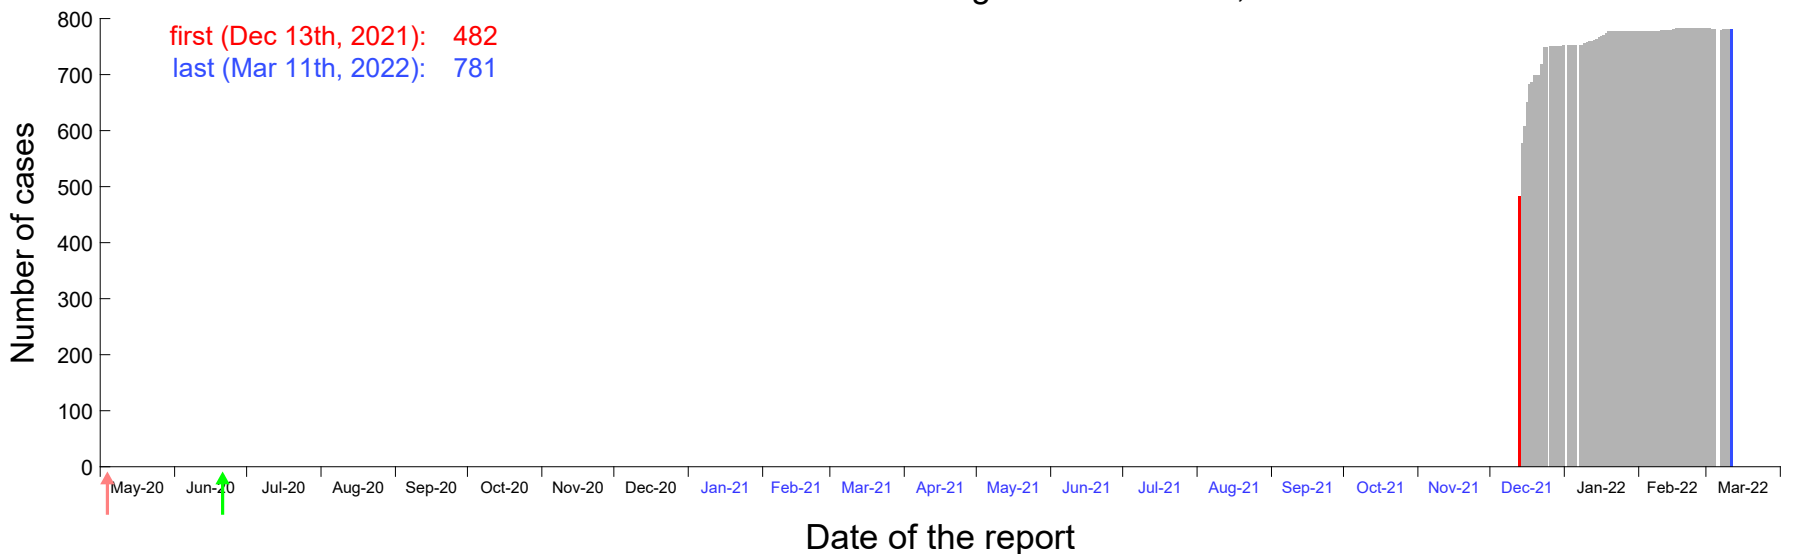

Evolution of the number of cases assigned to Dec 13th, 2021 in Madrid

Evolution of the number of cases assigned to Dec 12th, 2021 in Madrid