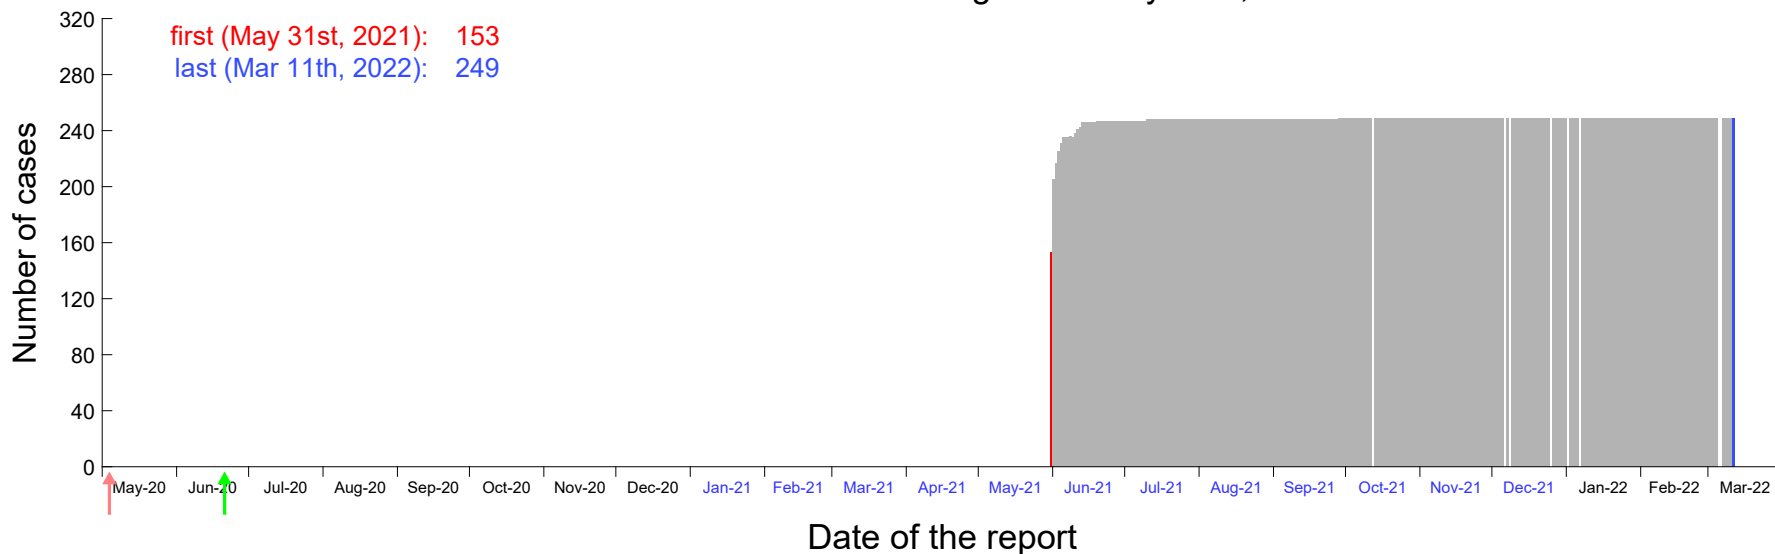

Evolution of the number of cases assigned to May 31st, 2021 in Madrid

Evolution of the number of cases assigned to May 30th, 2021 in Madrid