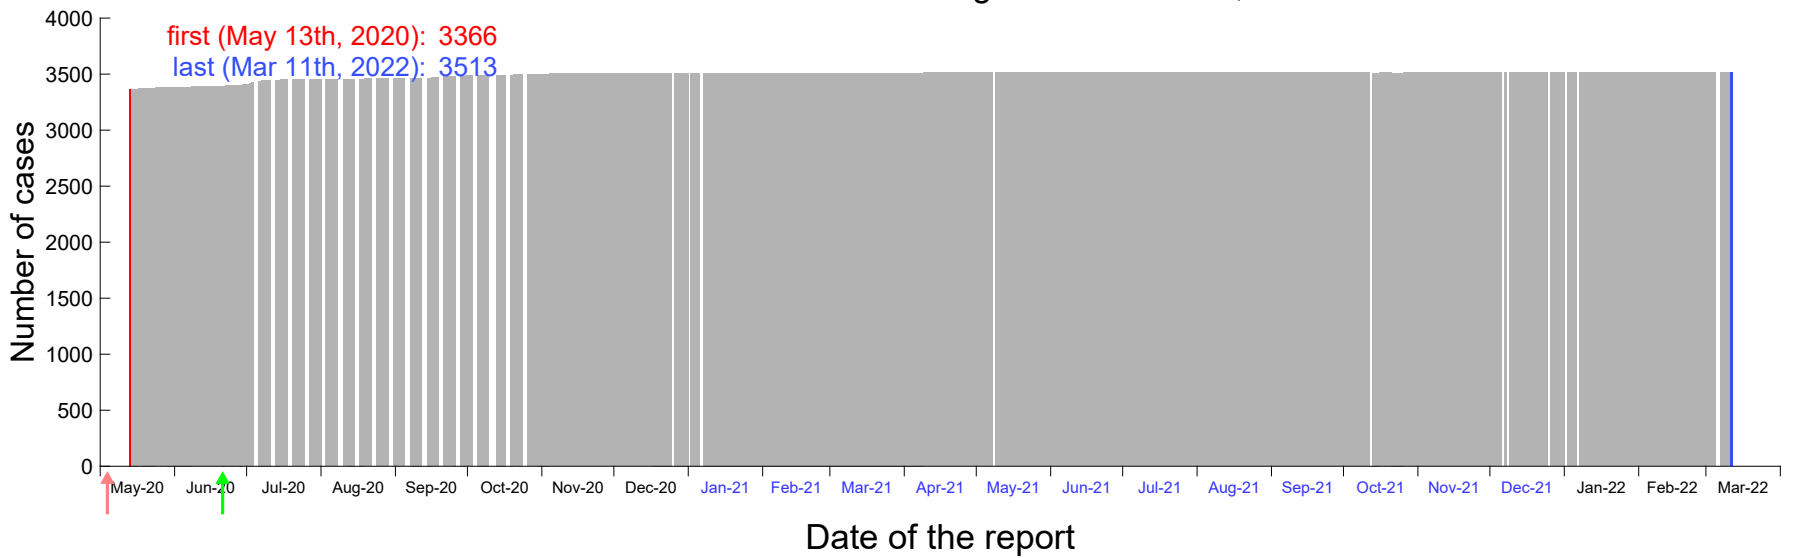

Evolution of the number of cases assigned to Mar 19th, 2020 in Madrid

Evolution of the number of cases assigned to Mar 20th, 2020 in Madrid

Evolution of the number of cases assigned to Mar 21st, 2020 in Madrid

Evolution of the number of cases assigned to Mar 22nd, 2020 in Madrid

Evolution of the number of cases assigned to Mar 23rd, 2020 in Madrid

Evolution of the number of cases assigned to Mar 24th, 2020 in Madrid

Evolution of the number of cases assigned to Mar 25th, 2020 in Madrid

Evolution of the number of cases assigned to Mar 26th, 2020 in Madrid

Evolution of the number of cases assigned to Mar 27th, 2020 in Madrid