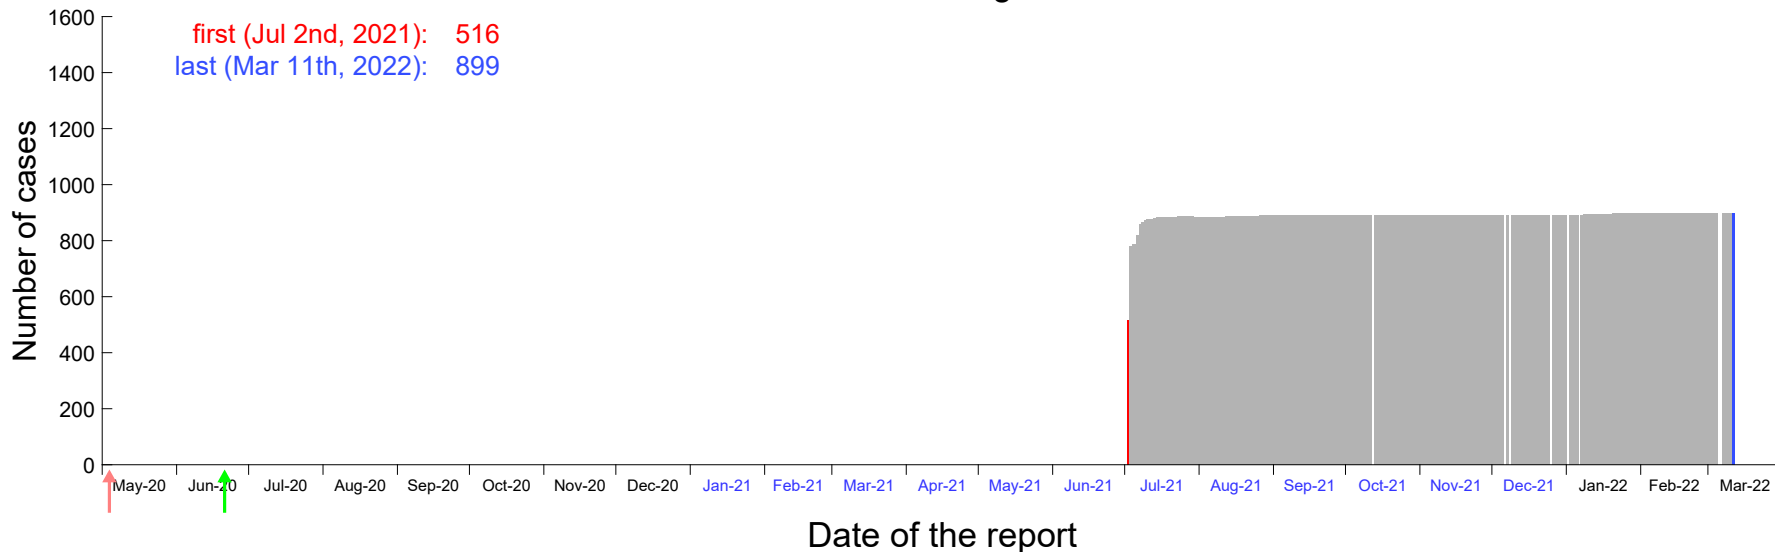

Evolution of the number of cases assigned to Jul 2nd, 2021 in Madrid

Evolution of the number of cases assigned to Jul 1st, 2021 in Madrid