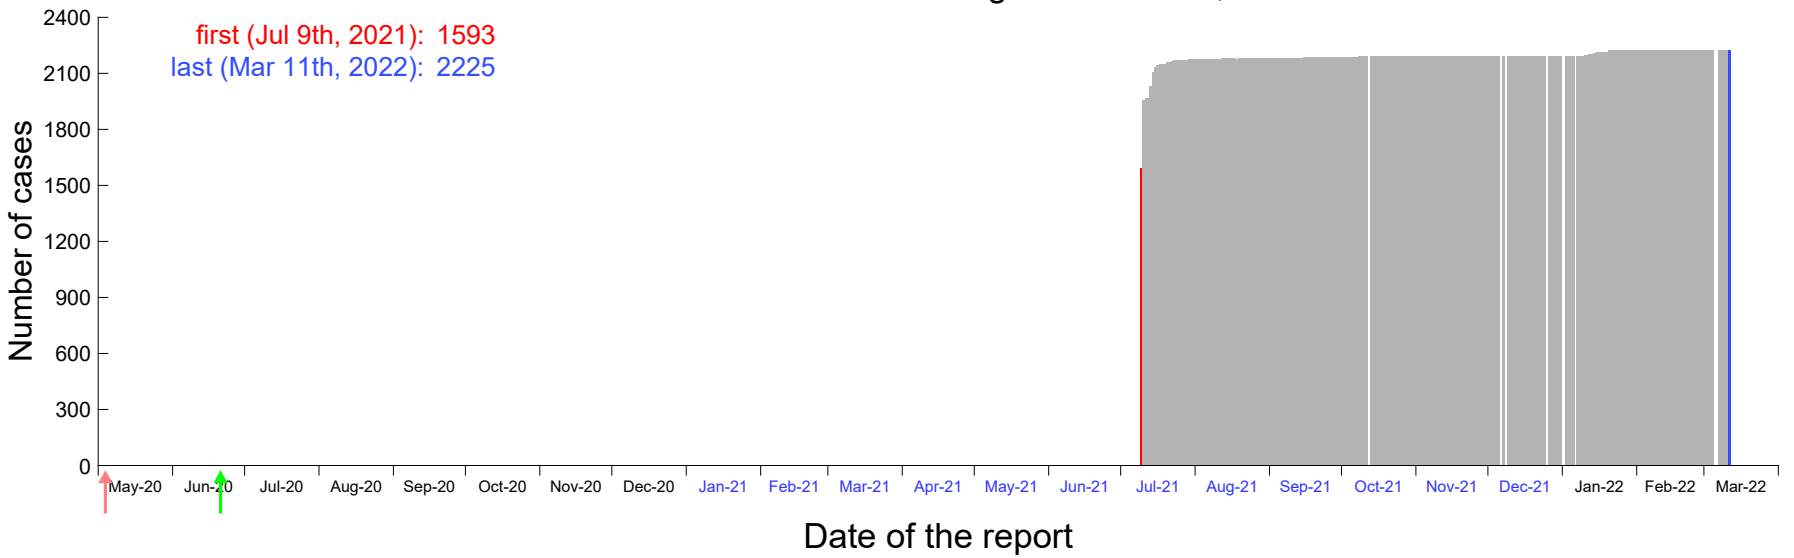

Evolution of the number of cases assigned to Jul 9th, 2021 in Madrid

Evolution of the number of cases assigned to Jul 8th, 2021 in Madrid