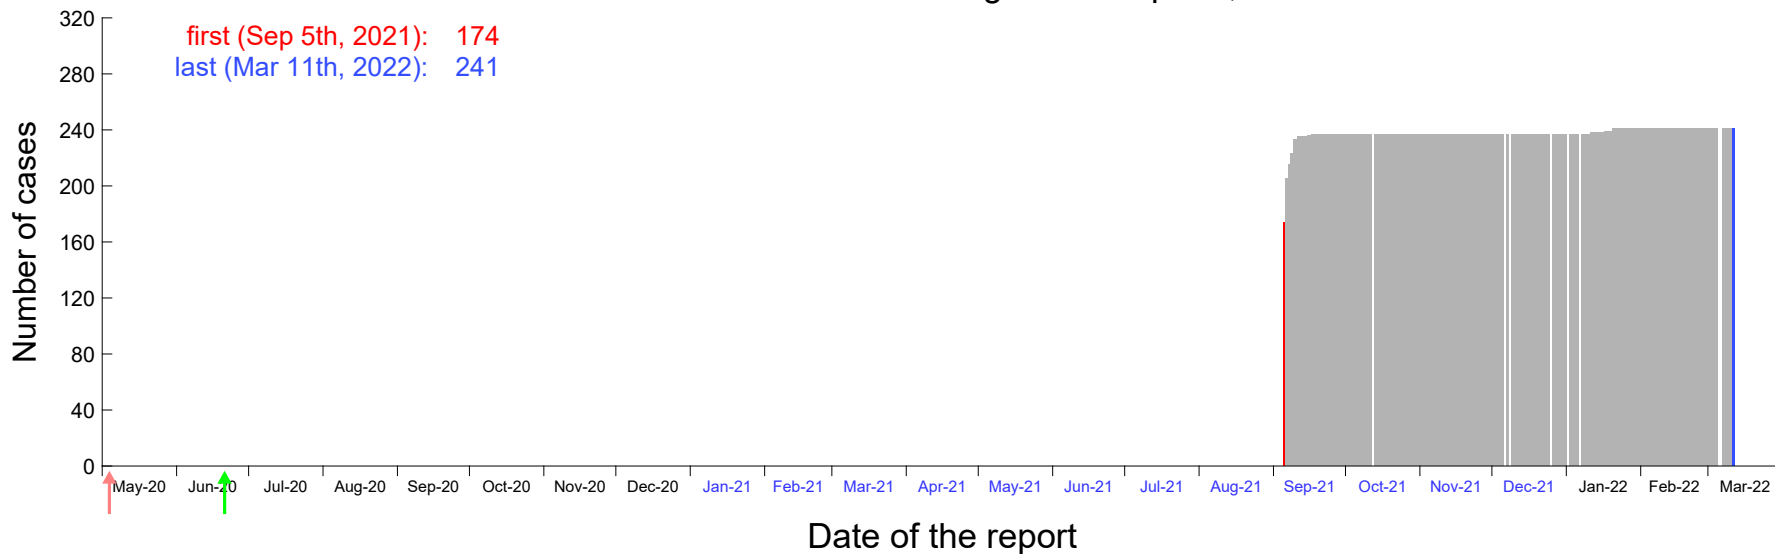

Evolution of the number of cases assigned to Sep 5th, 2021 in Madrid

Evolution of the number of cases assigned to Sep 4th, 2021 in Madrid