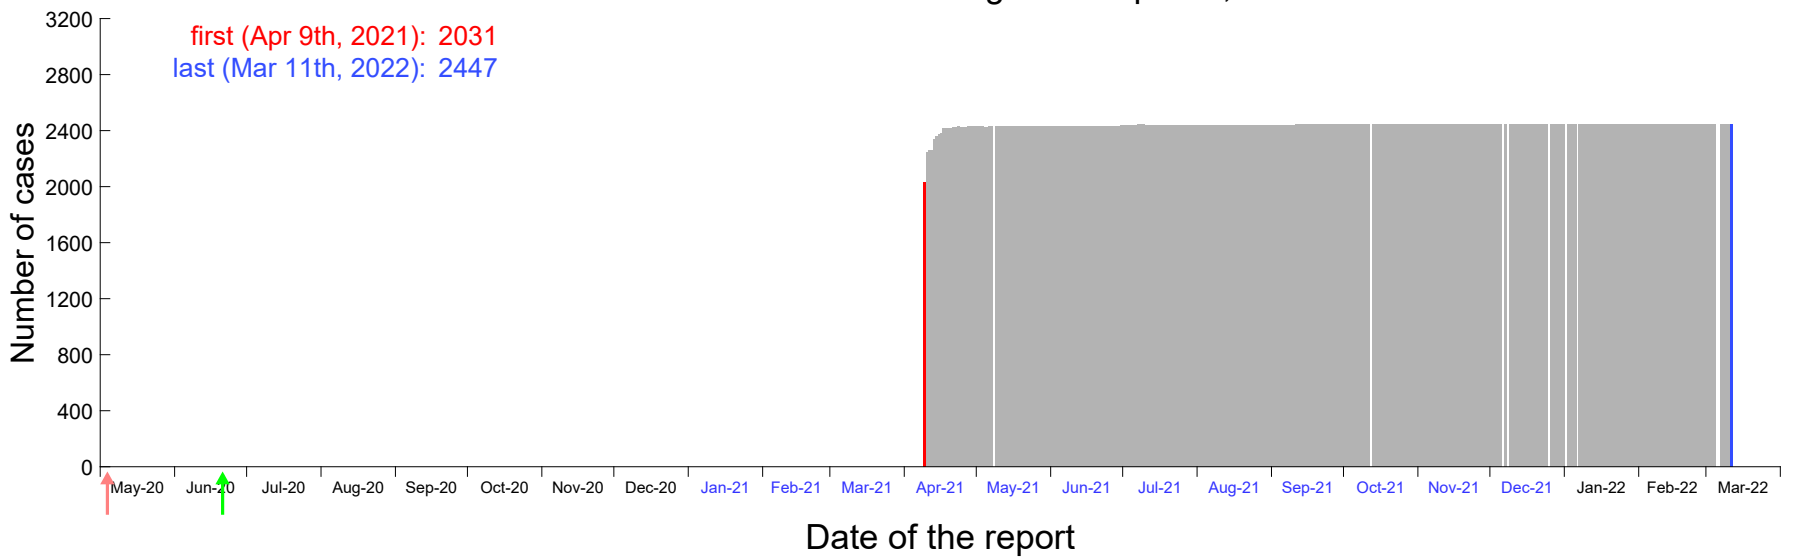

Evolution of the number of cases assigned to Apr 9th, 2021 in Madrid

Evolution of the number of cases assigned to Apr 8th, 2021 in Madrid