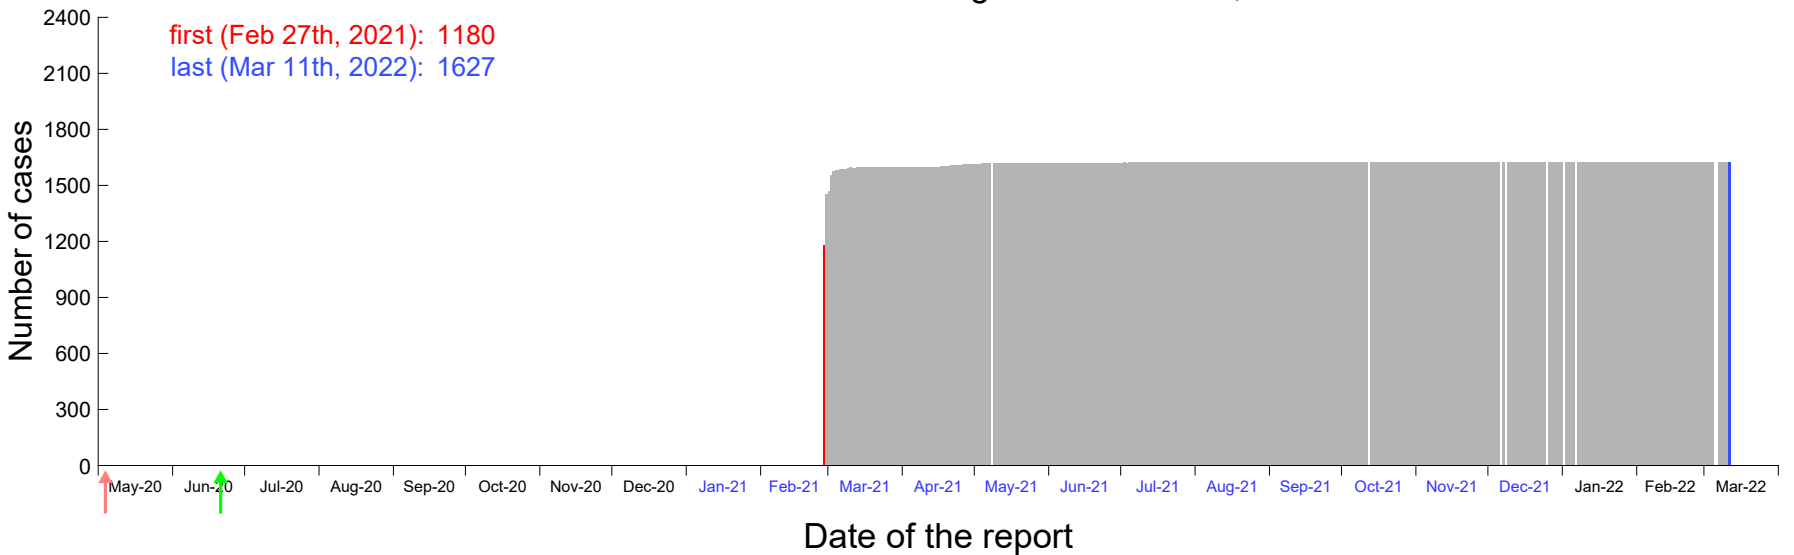

Evolution of the number of cases assigned to Feb 27th, 2021 in Madrid

Evolution of the number of cases assigned to Feb 26th, 2021 in Madrid