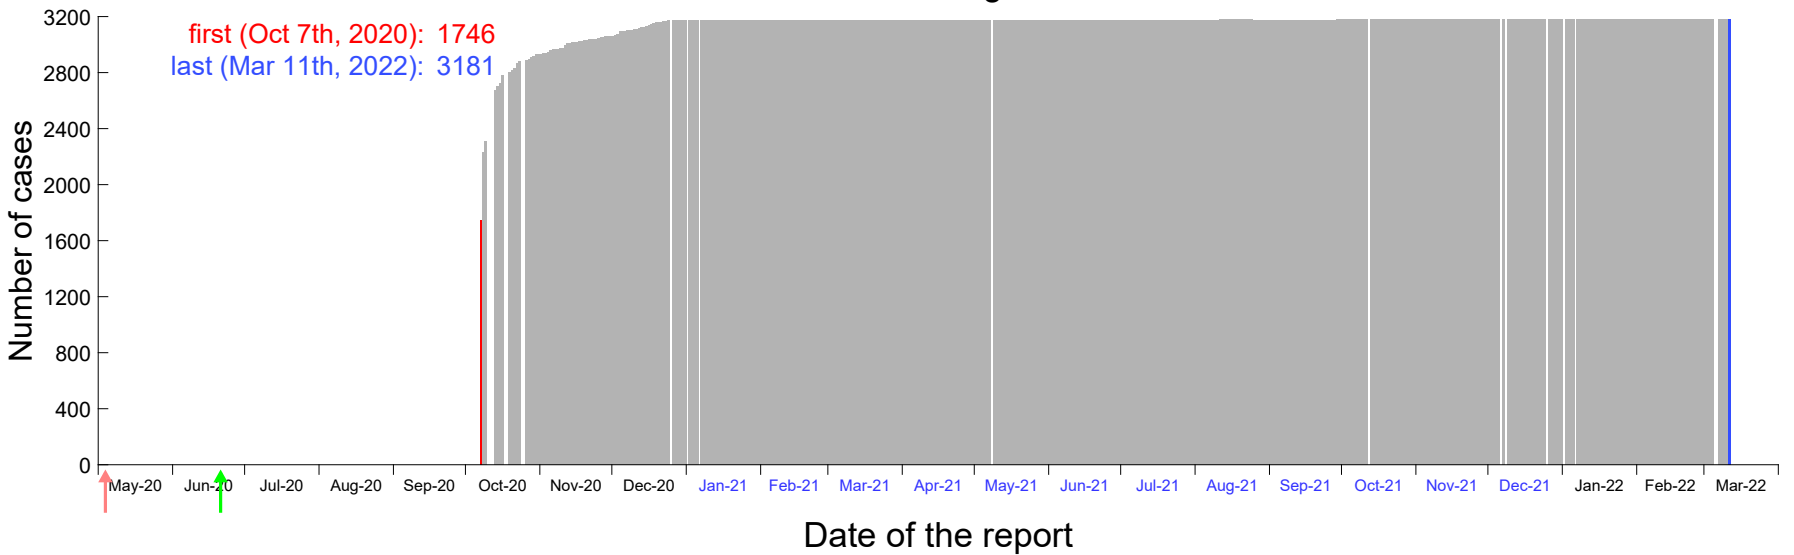

Evolution of the number of cases assigned to Oct 7th, 2020 in Madrid

Evolution of the number of cases assigned to Oct 6th, 2020 in Madrid