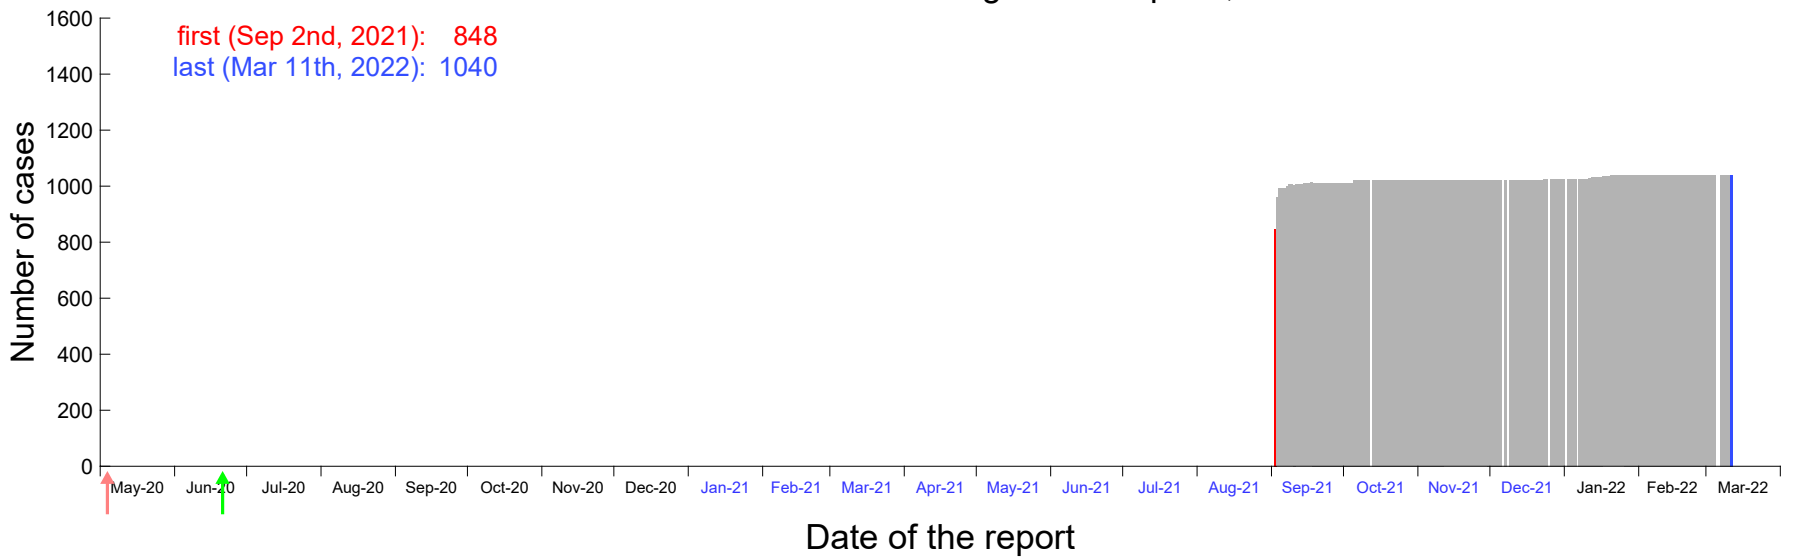

Evolution of the number of cases assigned to Sep 2nd, 2021 in Madrid

Evolution of the number of cases assigned to Sep 1st, 2021 in Madrid