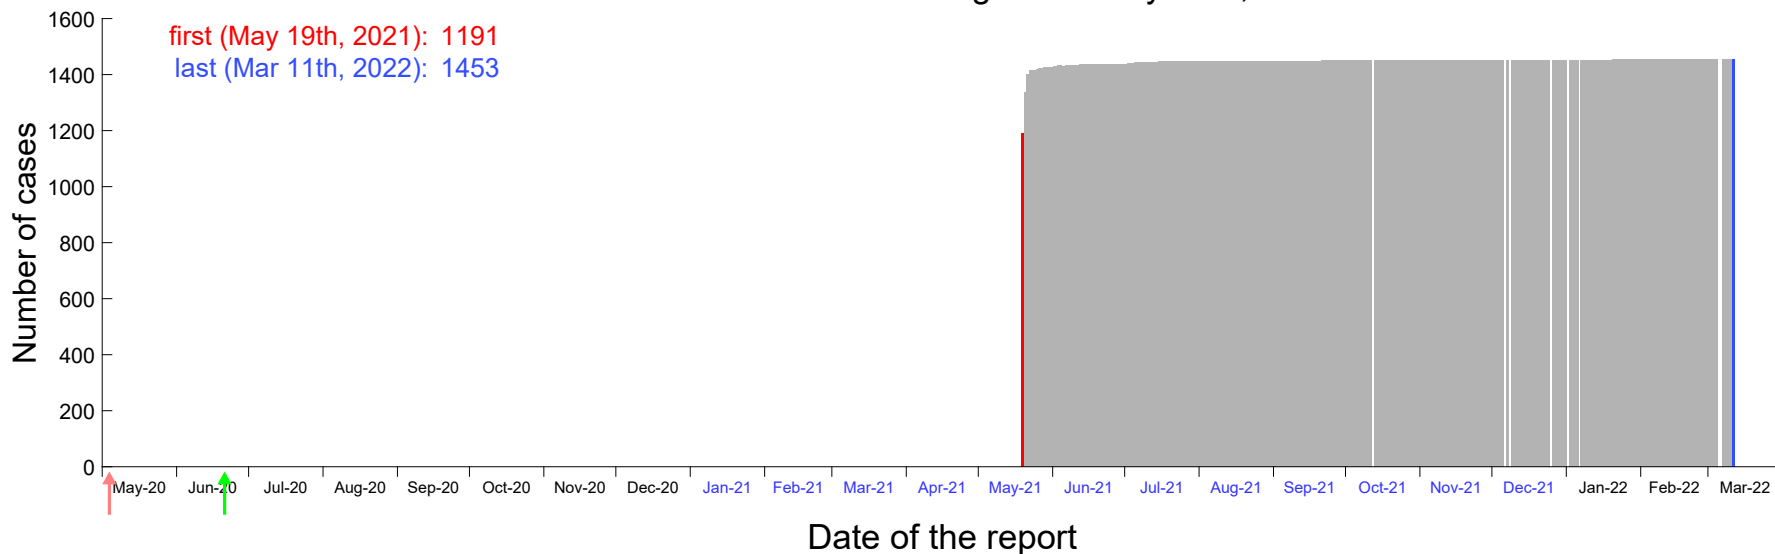

Evolution of the number of cases assigned to May 19th, 2021 in Madrid

Evolution of the number of cases assigned to May 18th, 2021 in Madrid