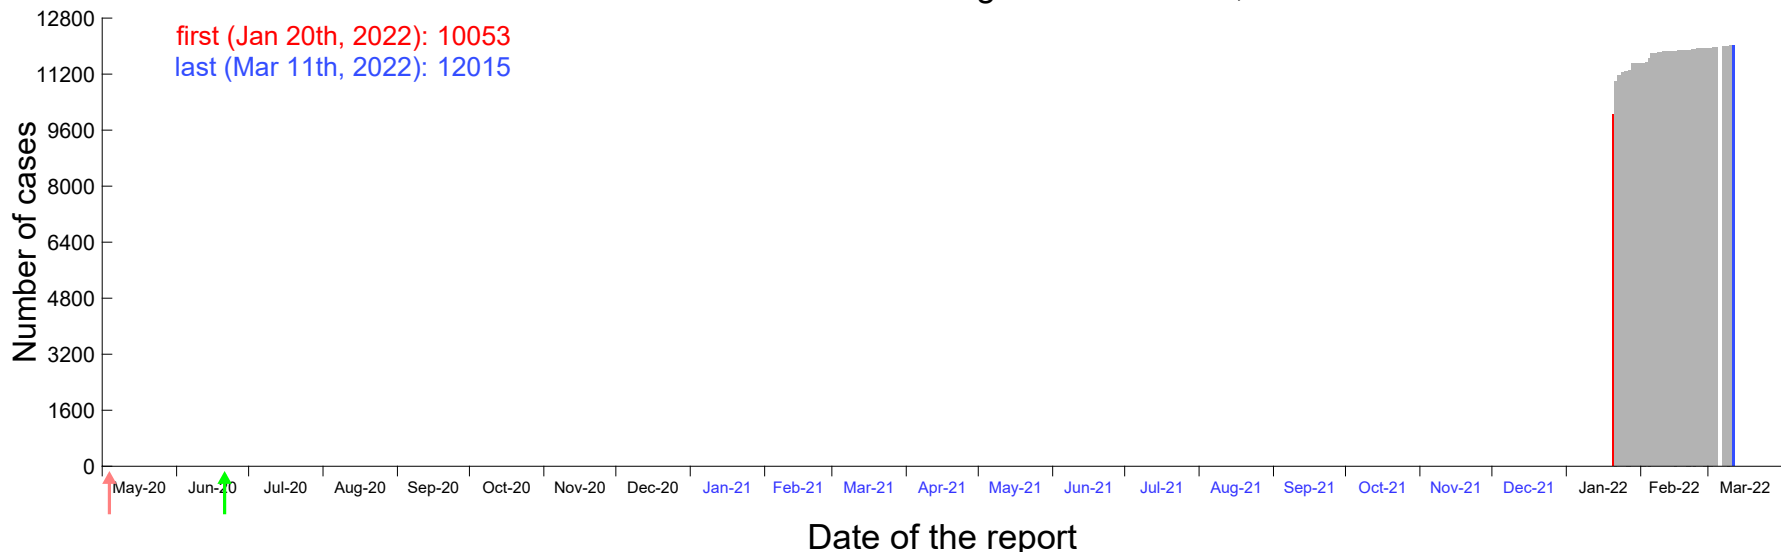

Evolution of the number of cases assigned to Jan 20th, 2022 in Madrid

Evolution of the number of cases assigned to Jan 19th, 2022 in Madrid