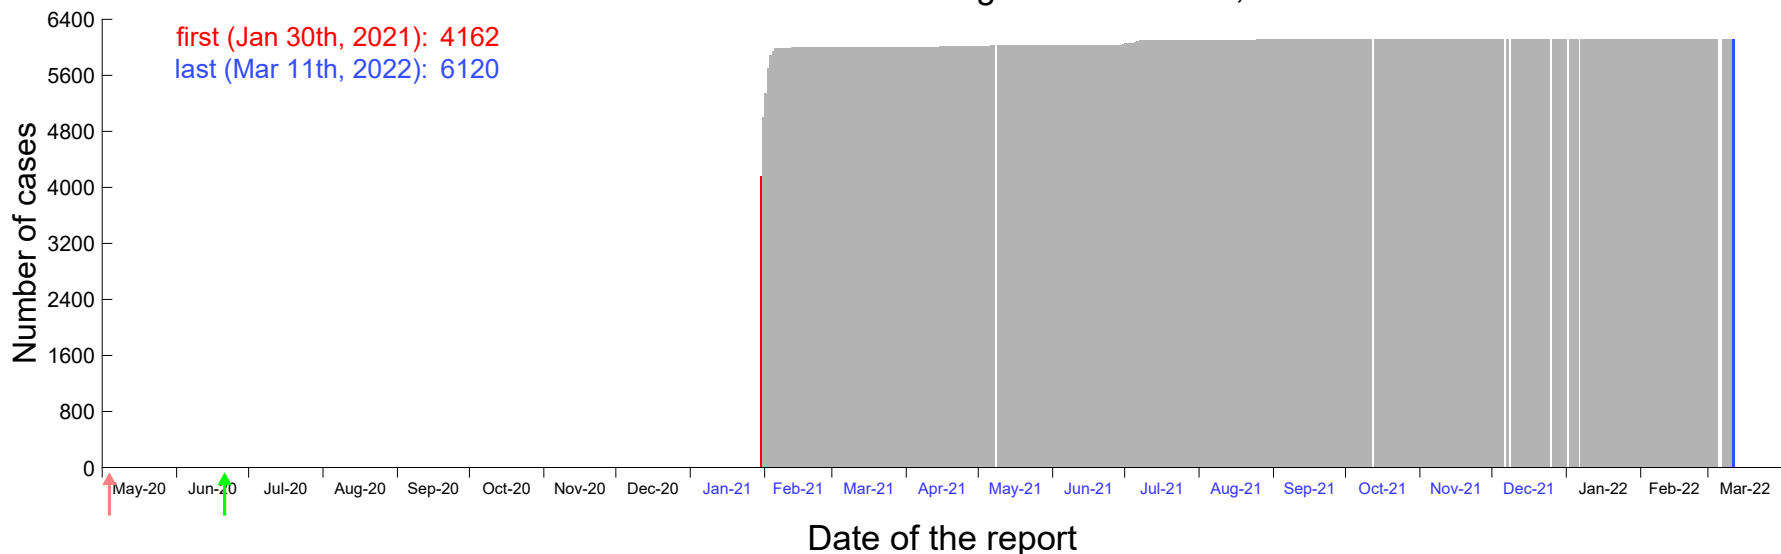

Evolution of the number of cases assigned to Jan 30th, 2021 in Madrid

Evolution of the number of cases assigned to Jan 29th, 2021 in Madrid