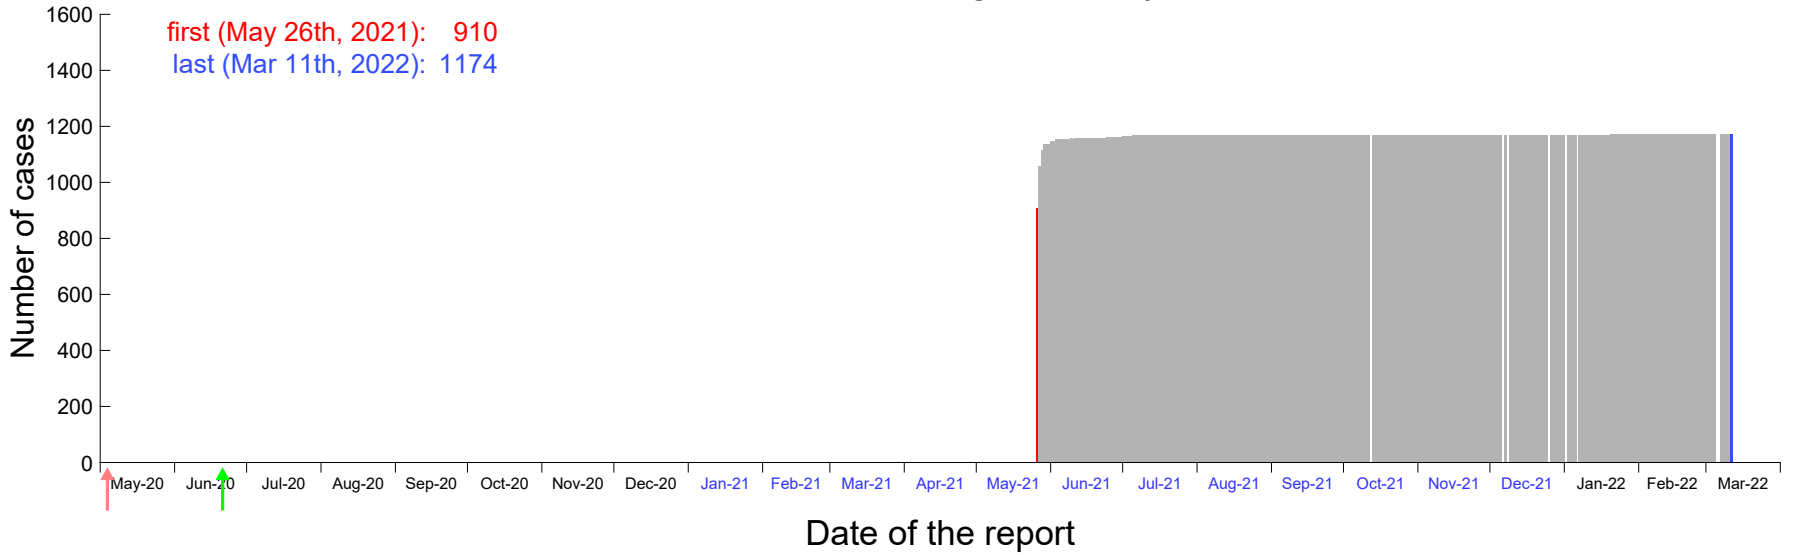

Evolution of the number of cases assigned to May 26th, 2021 in Madrid

Evolution of the number of cases assigned to May 25th, 2021 in Madrid