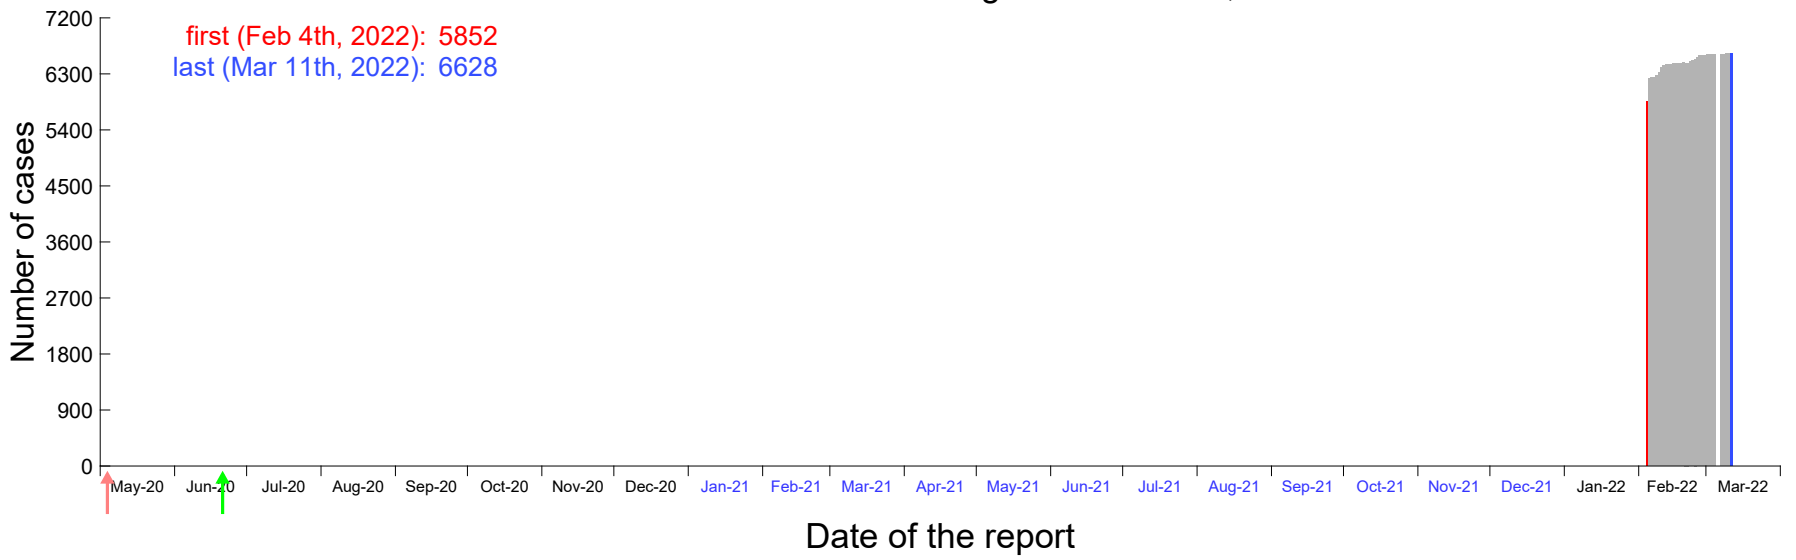

Evolution of the number of cases assigned to Feb 4th, 2022 in Madrid

Evolution of the number of cases assigned to Feb 3rd, 2022 in Madrid