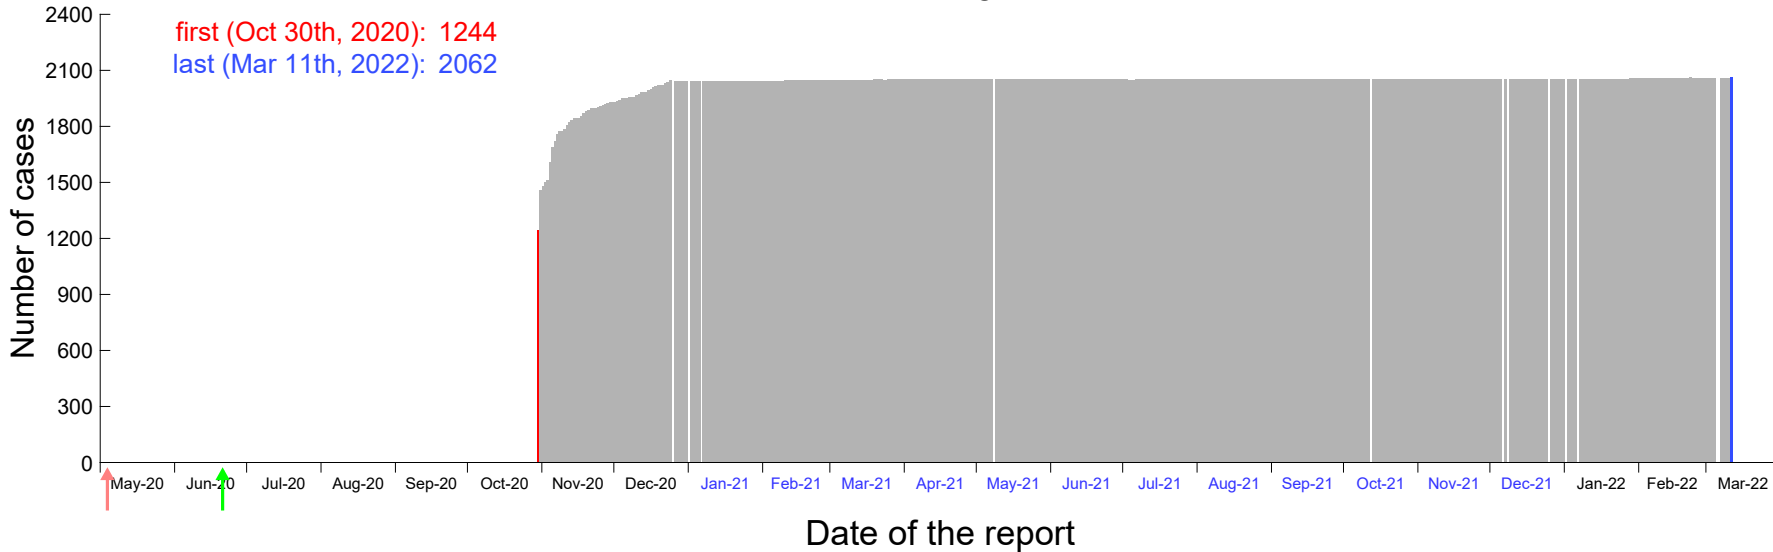

Evolution of the number of cases assigned to Oct 30th, 2020 in Madrid

Evolution of the number of cases assigned to Oct 29th, 2020 in Madrid