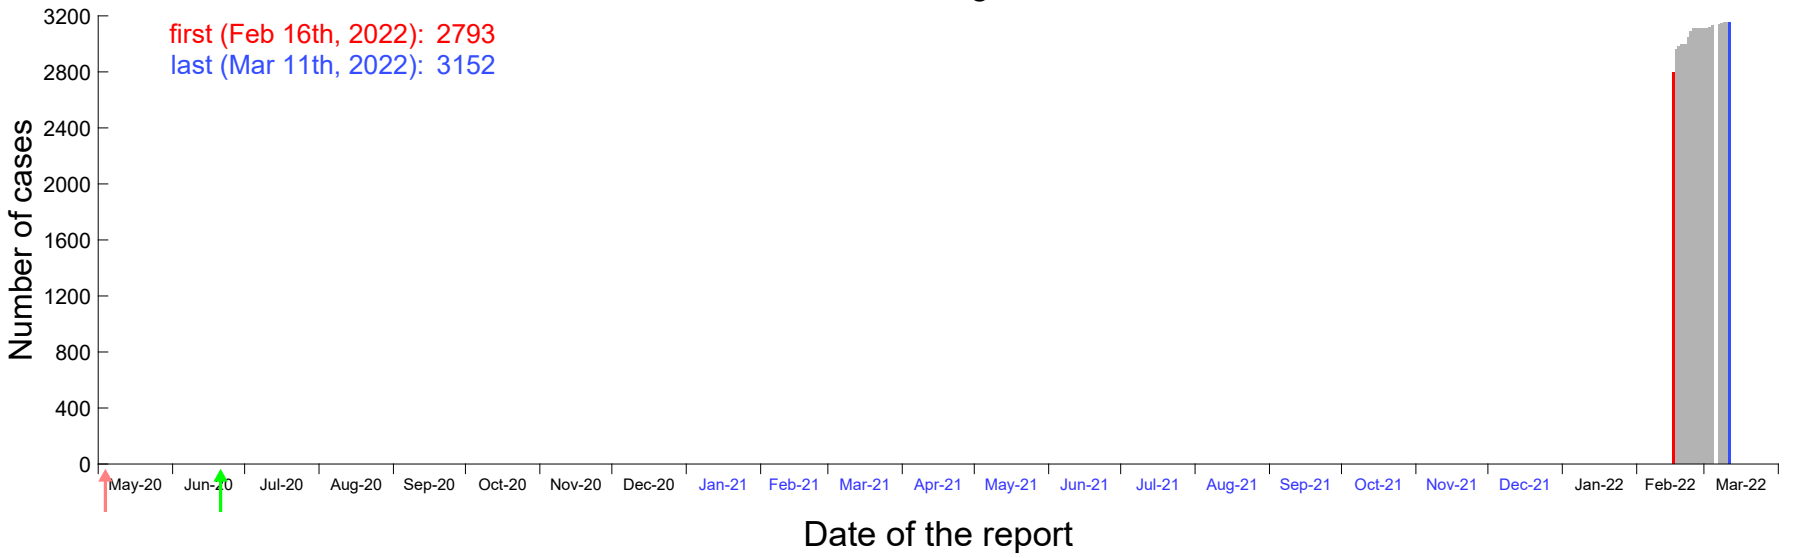

Evolution of the number of cases assigned to Feb 16th, 2022 in Madrid

Evolution of the number of cases assigned to Feb 15th, 2022 in Madrid