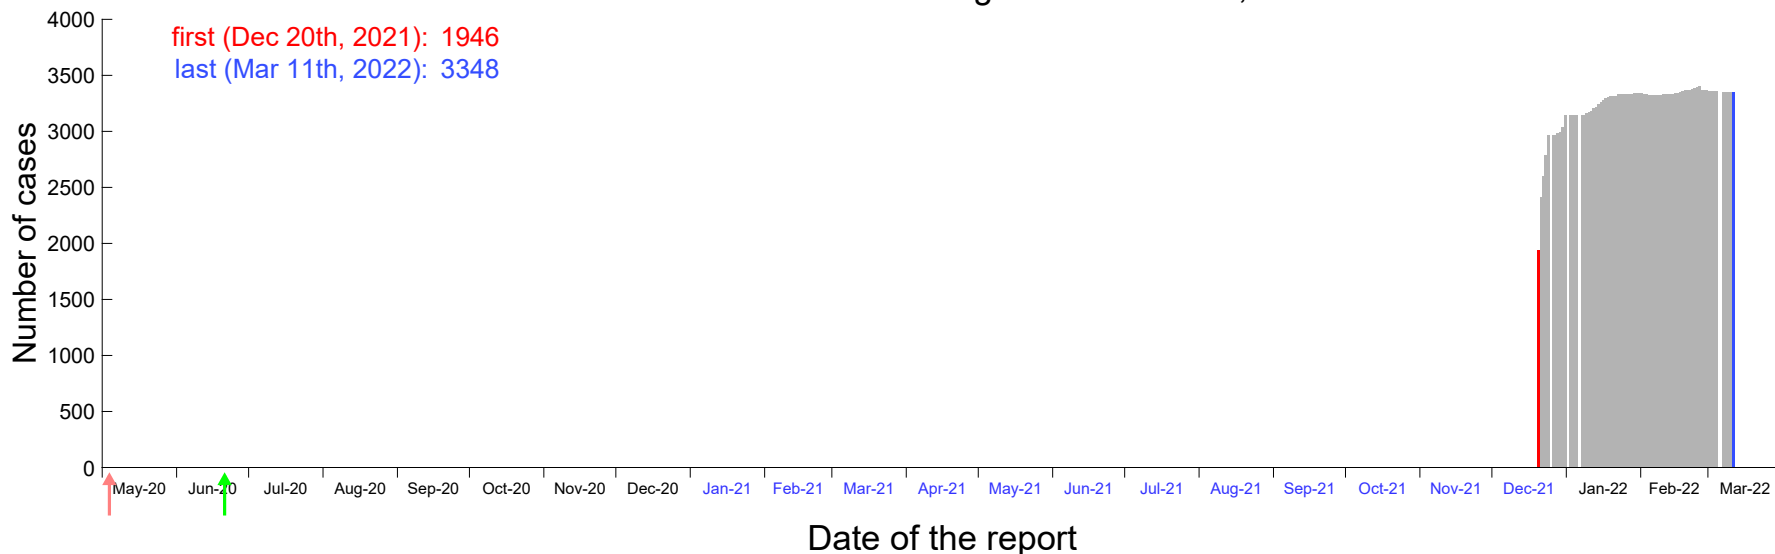

Evolution of the number of cases assigned to Dec 20th, 2021 in Madrid

Evolution of the number of cases assigned to Dec 19th, 2021 in Madrid