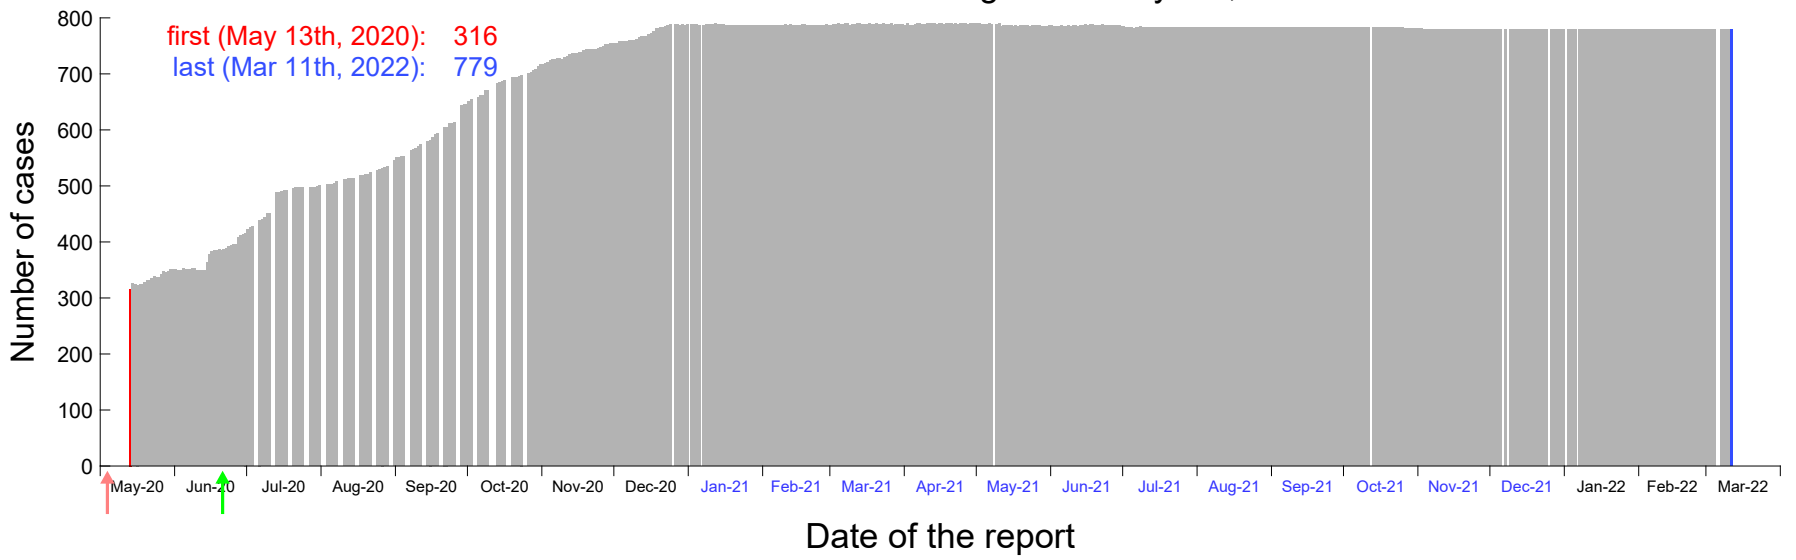

Evolution of the number of cases assigned to Apr 27th, 2020 in Madrid

Evolution of the number of cases assigned to Apr 28th, 2020 in Madrid

Evolution of the number of cases assigned to Apr 29th, 2020 in Madrid

Evolution of the number of cases assigned to Apr 30th, 2020 in Madrid

Evolution of the number of cases assigned to May 1st, 2020 in Madrid

Evolution of the number of cases assigned to May 2nd, 2020 in Madrid

Evolution of the number of cases assigned to May 3rd, 2020 in Madrid

Evolution of the number of cases assigned to May 4th, 2020 in Madrid

Evolution of the number of cases assigned to May 5th, 2020 in Madrid