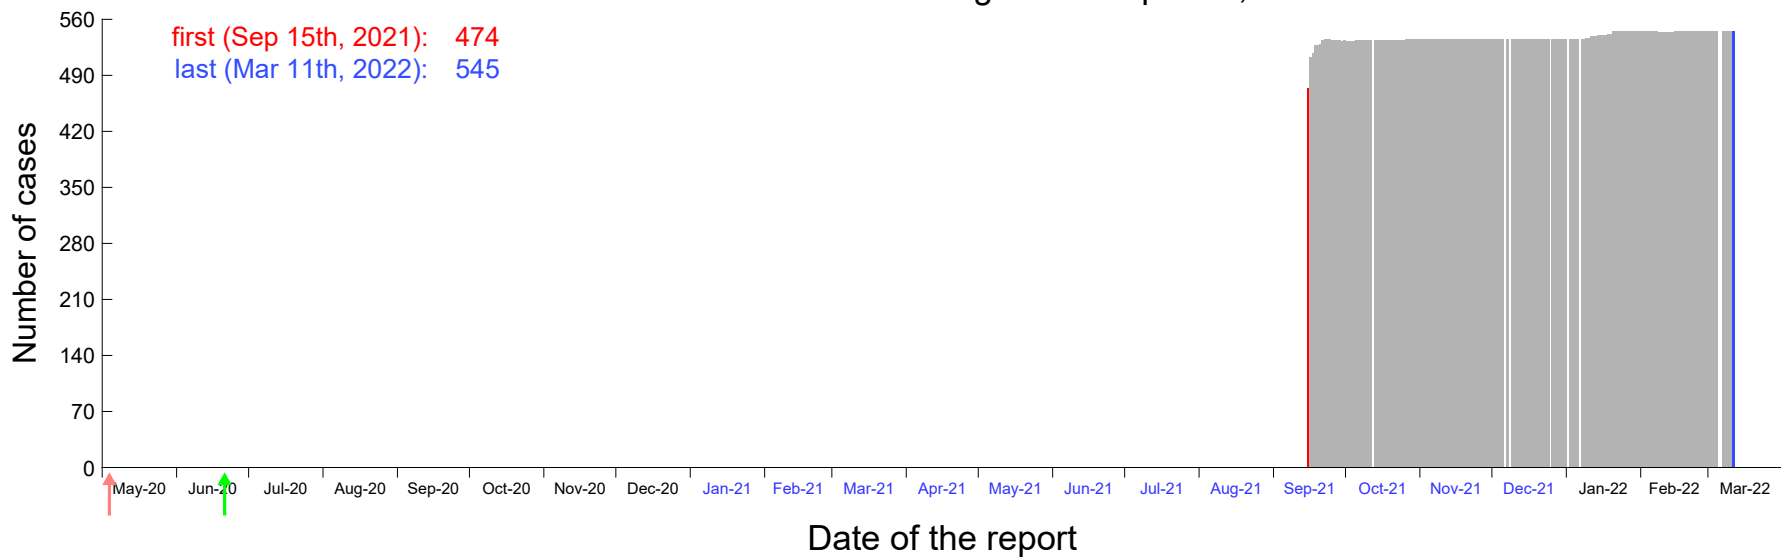

Evolution of the number of cases assigned to Sep 15th, 2021 in Madrid

Evolution of the number of cases assigned to Sep 14th, 2021 in Madrid