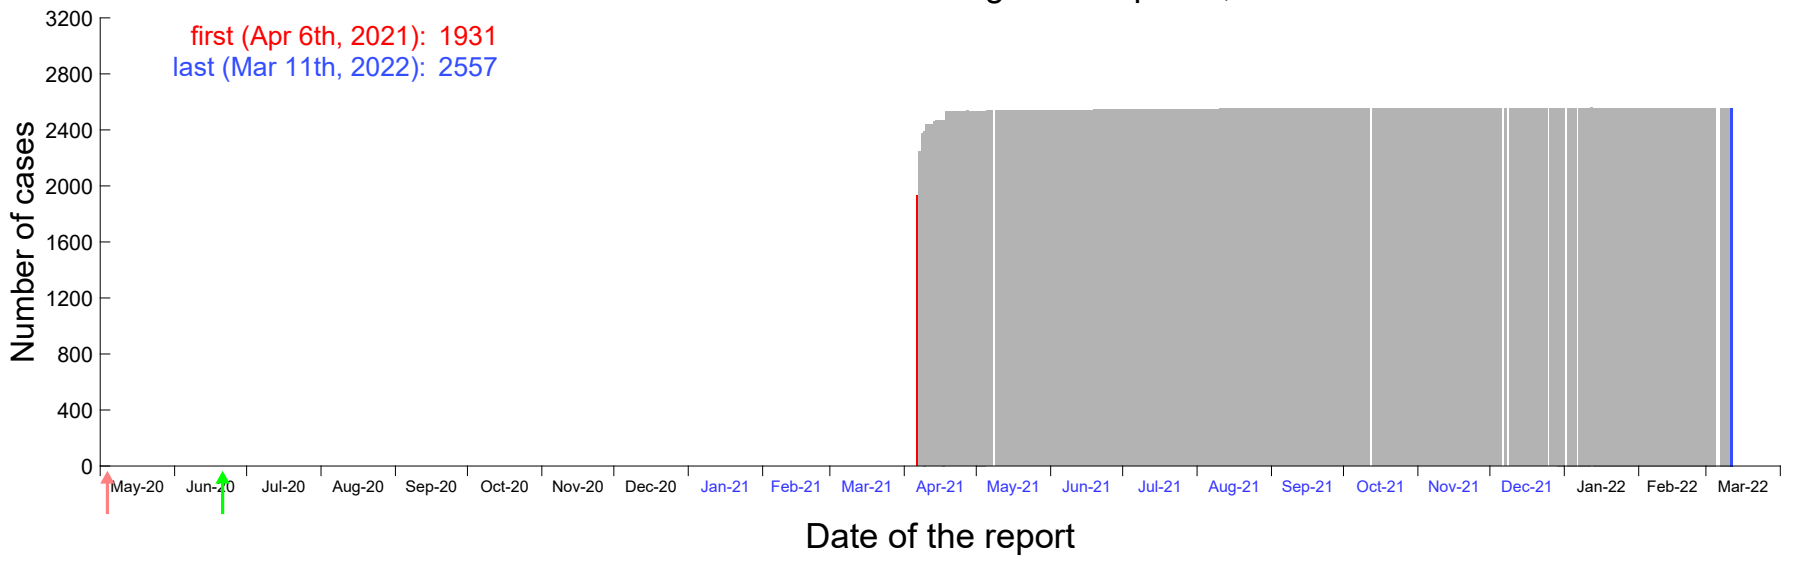

Evolution of the number of cases assigned to Apr 6th, 2021 in Madrid

Evolution of the number of cases assigned to Apr 5th, 2021 in Madrid