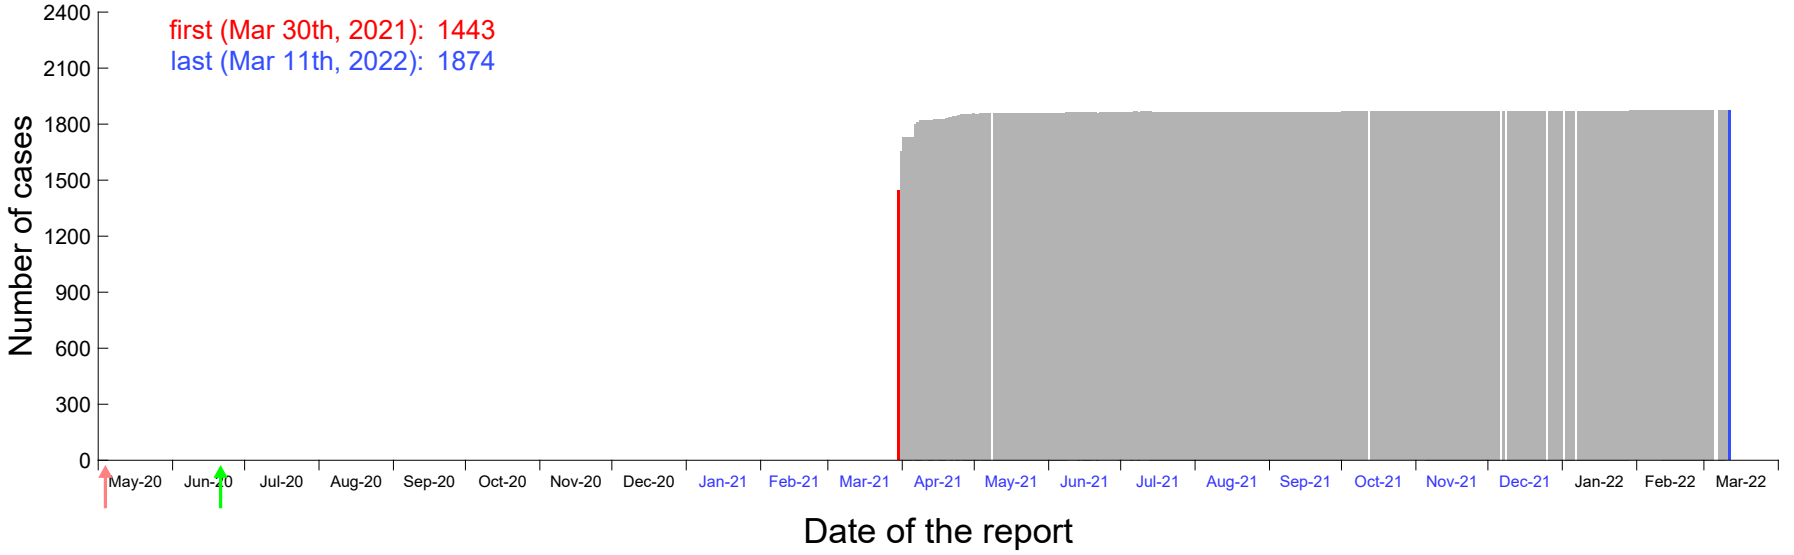

Evolution of the number of cases assigned to Mar 30th, 2021 in Madrid

Evolution of the number of cases assigned to Mar 29th, 2021 in Madrid