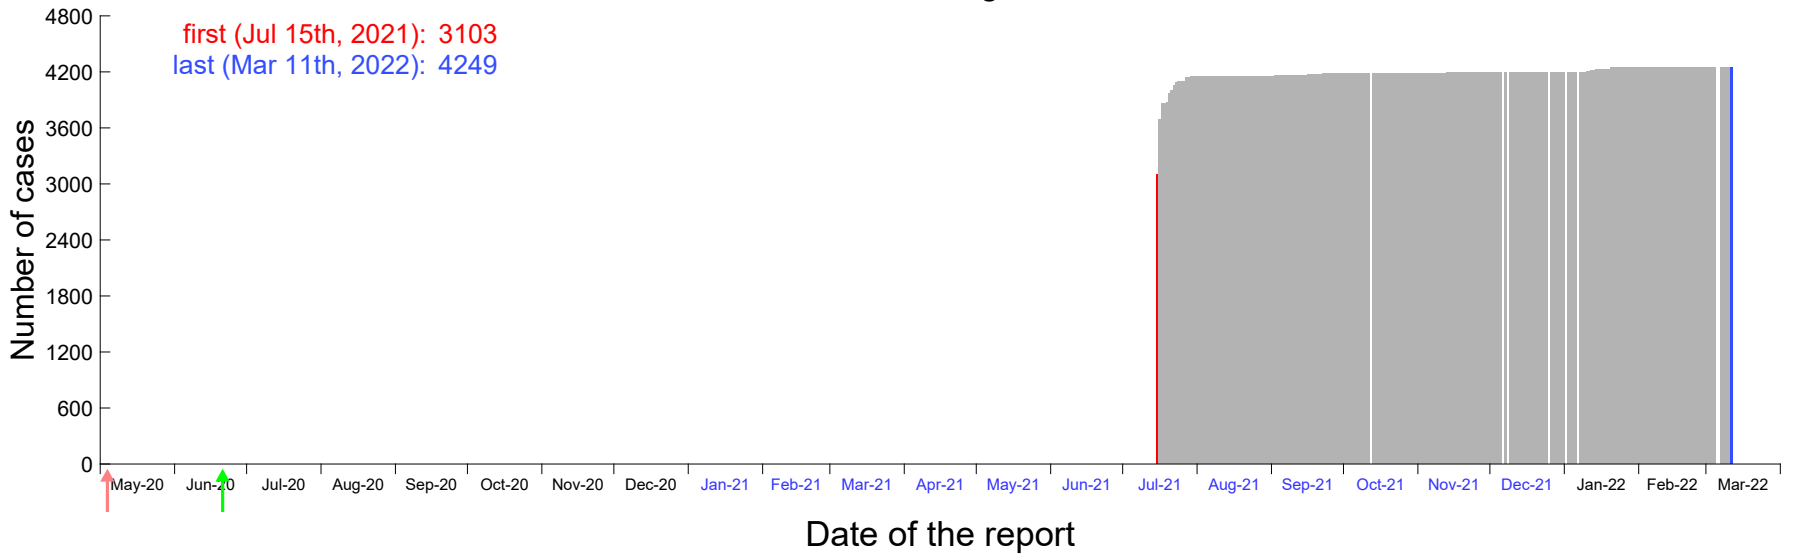

Evolution of the number of cases assigned to Jul 15th, 2021 in Madrid

Evolution of the number of cases assigned to Jul 14th, 2021 in Madrid