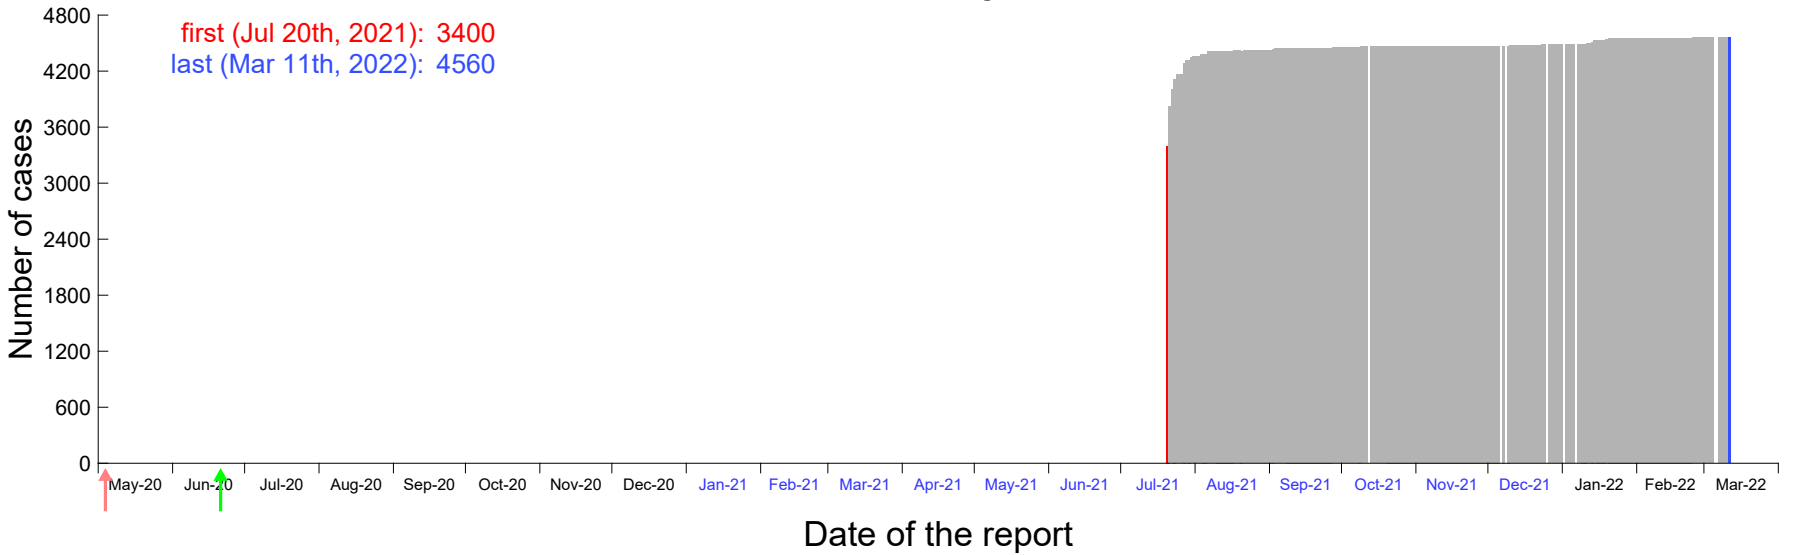

Evolution of the number of cases assigned to Jul 20th, 2021 in Madrid

Evolution of the number of cases assigned to Jul 19th, 2021 in Madrid