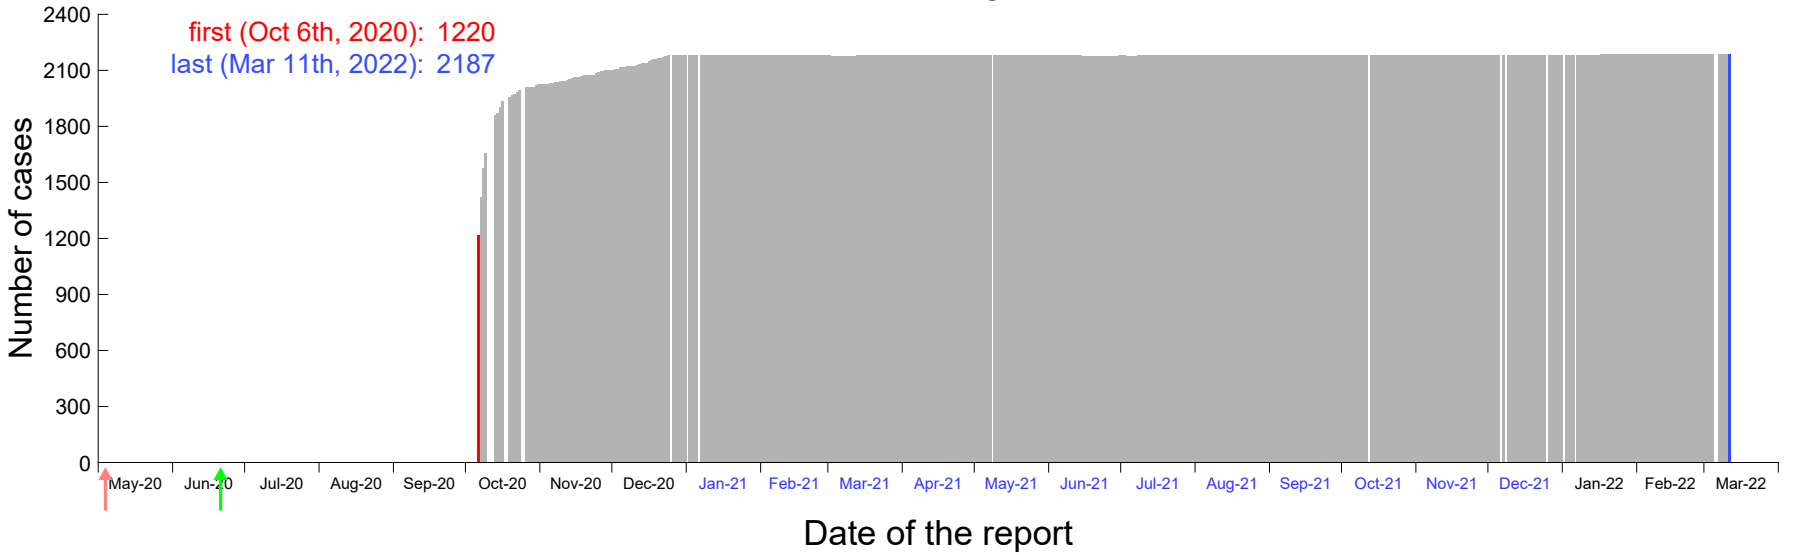

Evolution of the number of cases assigned to Oct 6th, 2020 in Madrid

Evolution of the number of cases assigned to Oct 5th, 2020 in Madrid