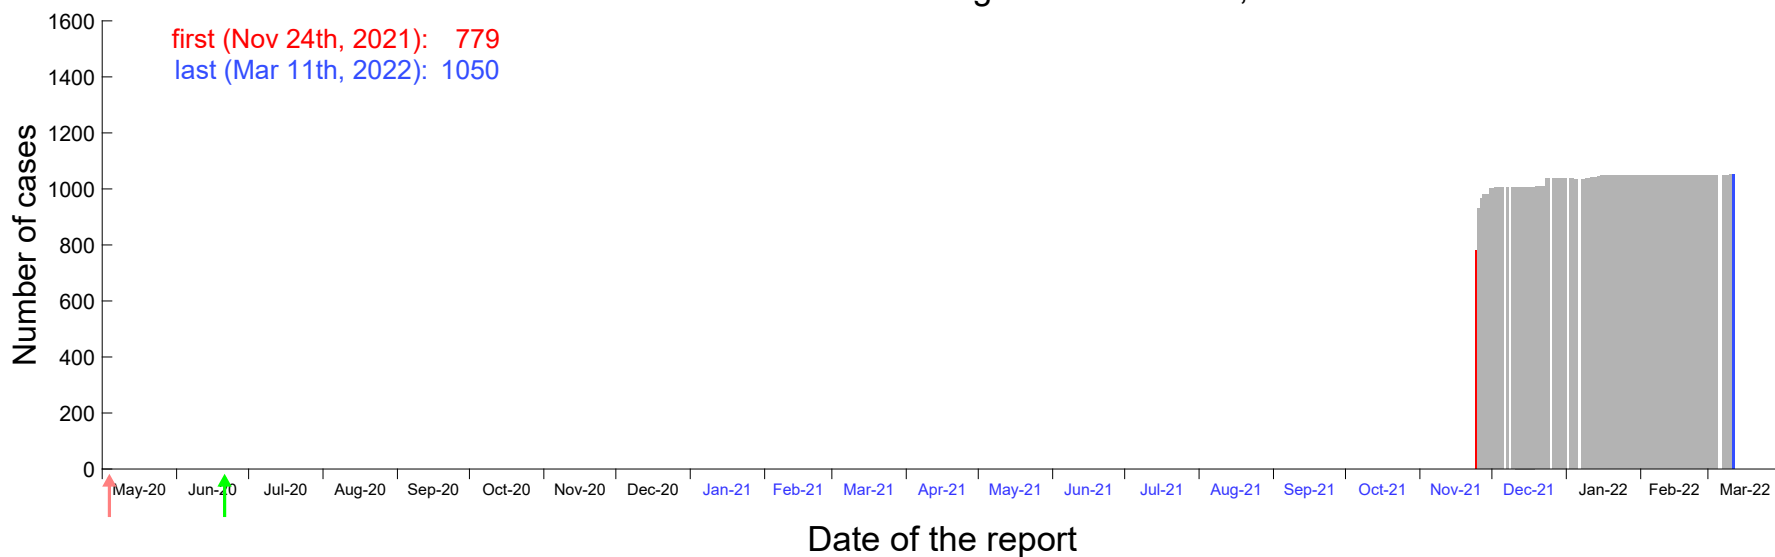

Evolution of the number of cases assigned to Nov 24th, 2021 in Madrid

Evolution of the number of cases assigned to Nov 23rd, 2021 in Madrid