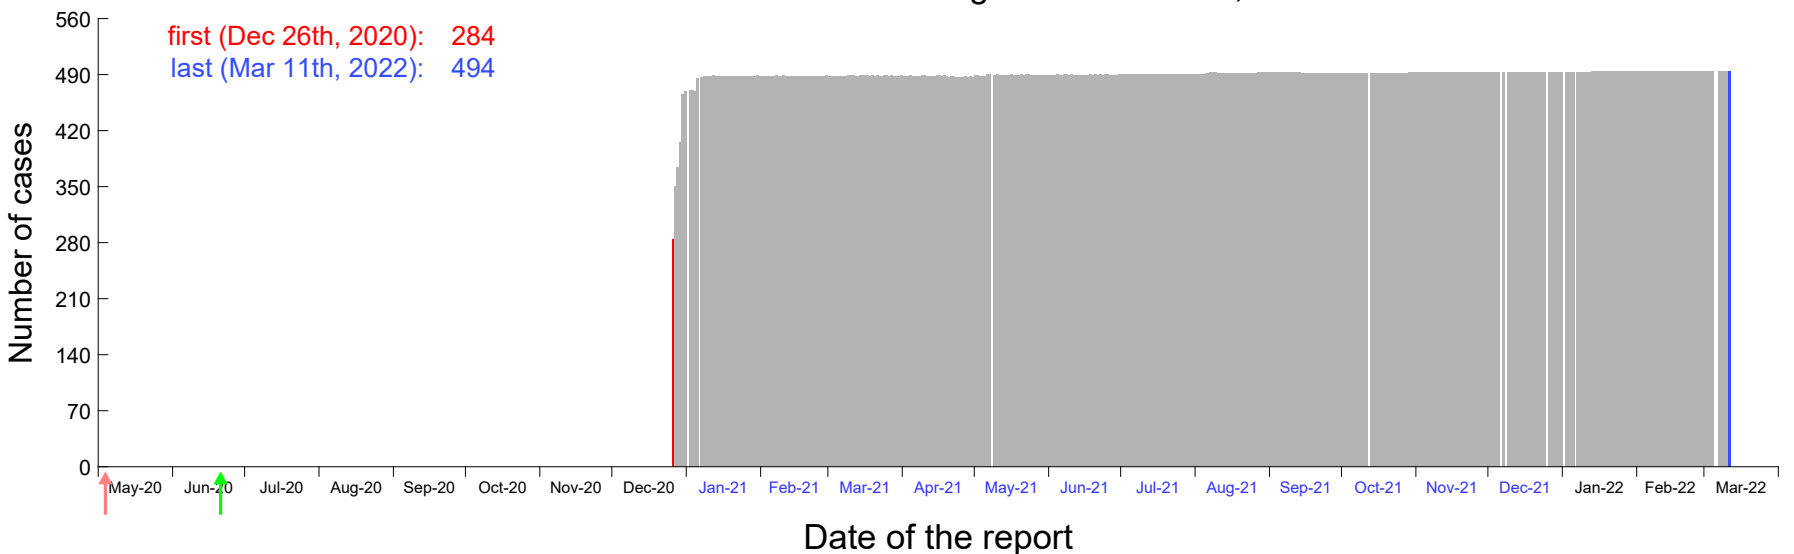

Evolution of the number of cases assigned to Dec 26th, 2020 in Madrid

Evolution of the number of cases assigned to Dec 25th, 2020 in Madrid