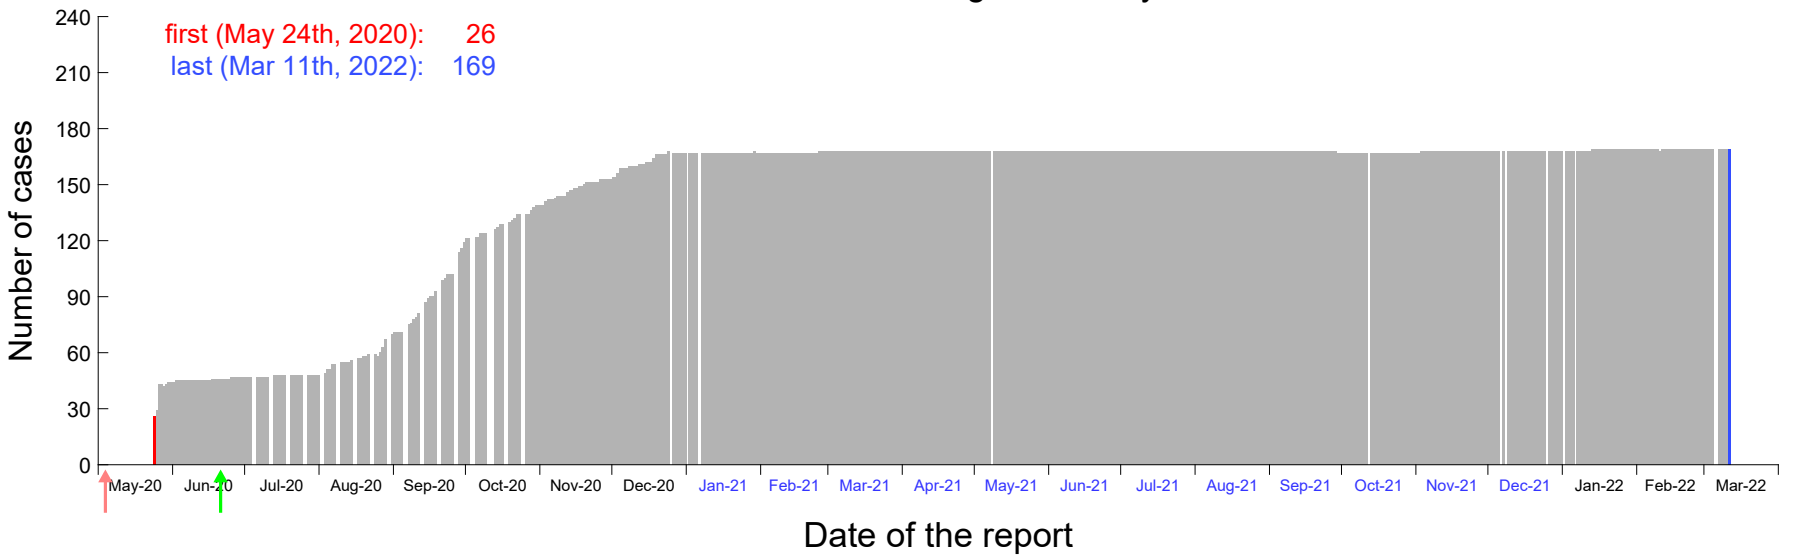

Evolution of the number of cases assigned to May 15th, 2020 in Madrid

Evolution of the number of cases assigned to May 16th, 2020 in Madrid

Evolution of the number of cases assigned to May 17th, 2020 in Madrid

Evolution of the number of cases assigned to May 18th, 2020 in Madrid

Evolution of the number of cases assigned to May 19th, 2020 in Madrid

Evolution of the number of cases assigned to May 20th, 2020 in Madrid

Evolution of the number of cases assigned to May 21st, 2020 in Madrid

Evolution of the number of cases assigned to May 22nd, 2020 in Madrid

Evolution of the number of cases assigned to May 23rd, 2020 in Madrid