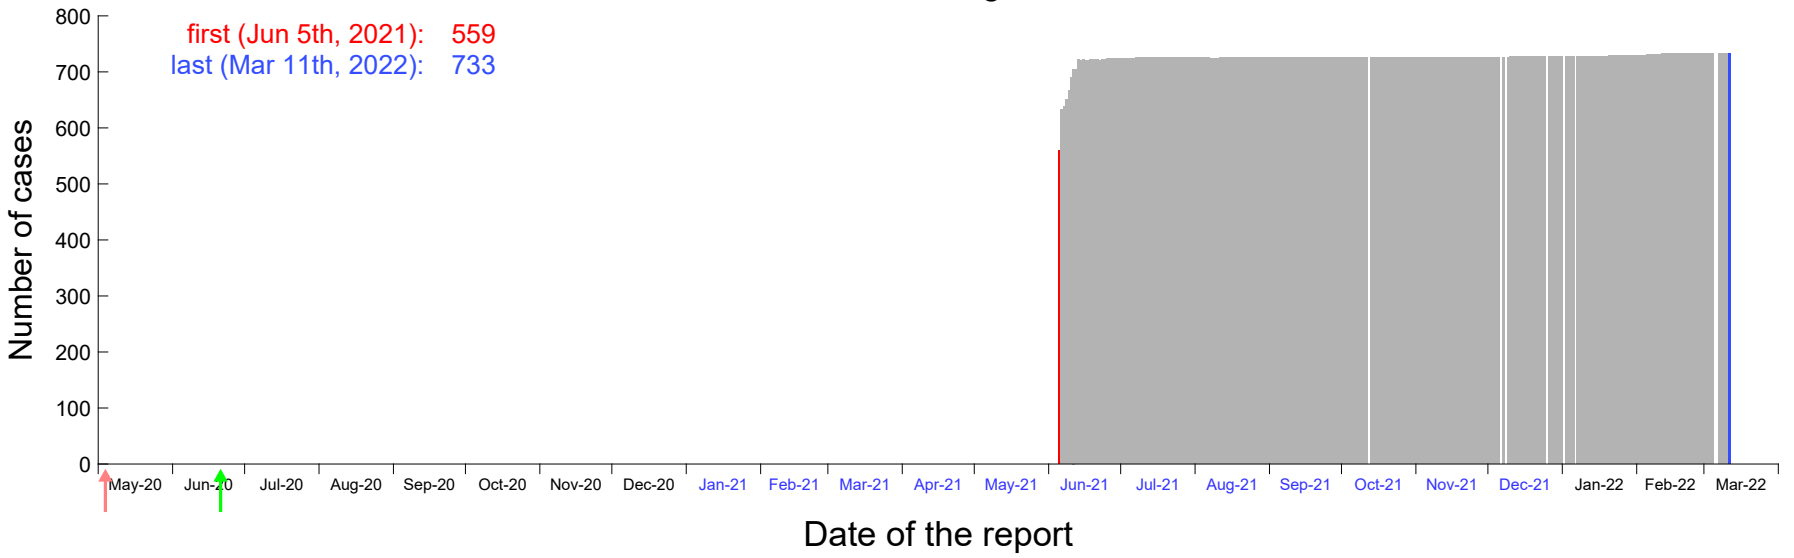

Evolution of the number of cases assigned to Jun 5th, 2021 in Madrid

Evolution of the number of cases assigned to Jun 4th, 2021 in Madrid