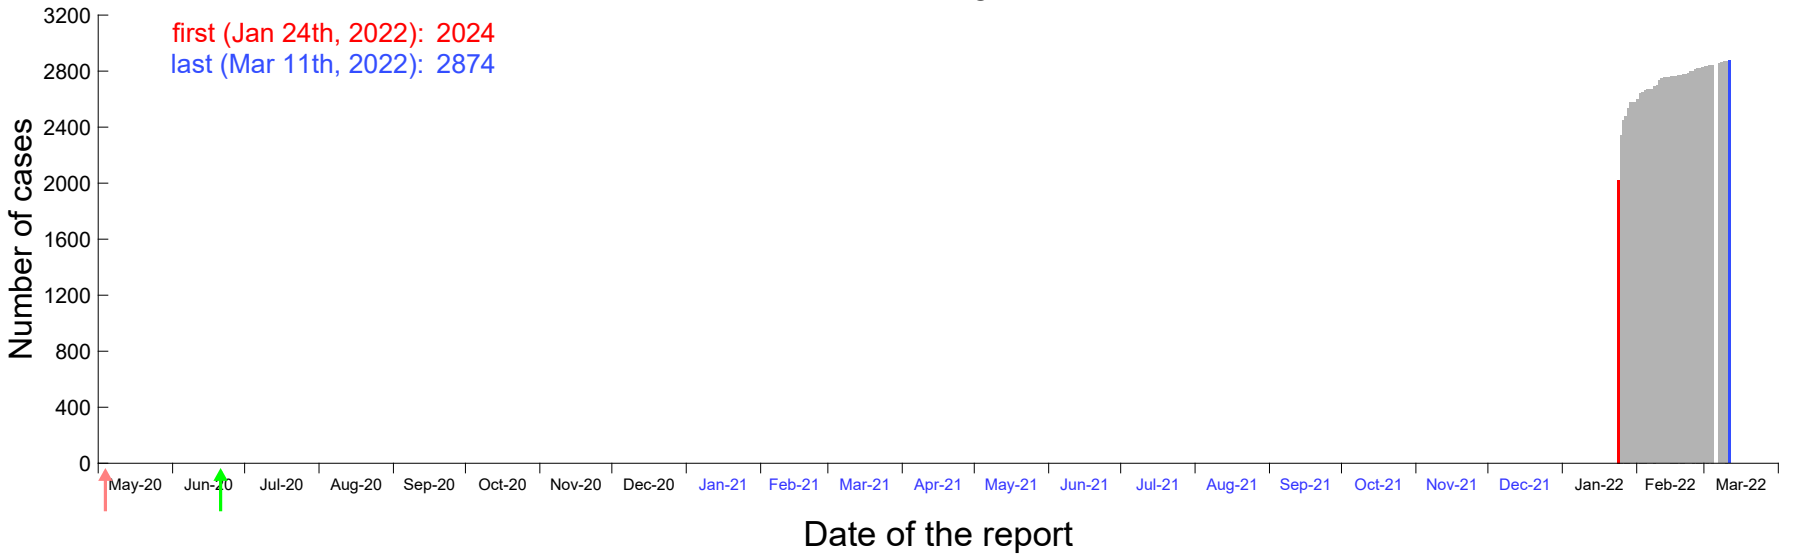

Evolution of the number of cases assigned to Jan 24th, 2022 in Madrid

Evolution of the number of cases assigned to Jan 23rd, 2022 in Madrid