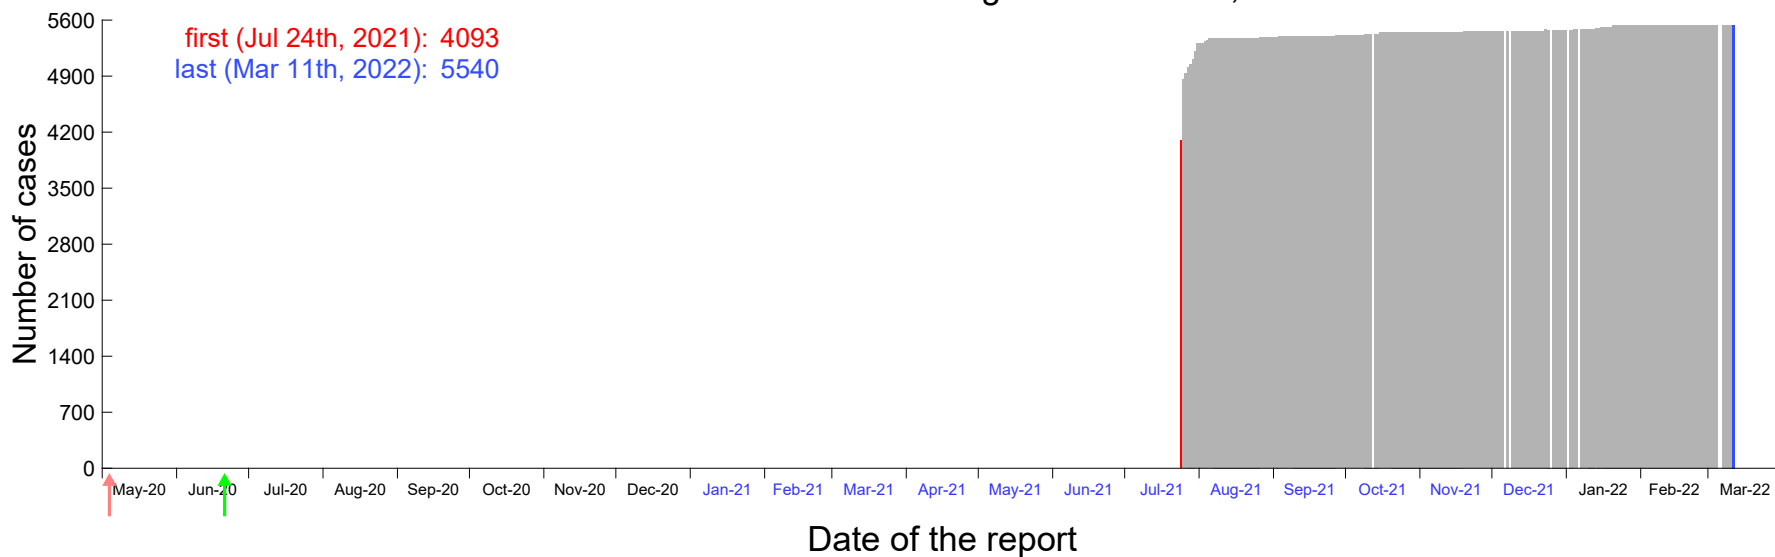

Evolution of the number of cases assigned to Jul 24th, 2021 in Madrid

Evolution of the number of cases assigned to Jul 23rd, 2021 in Madrid