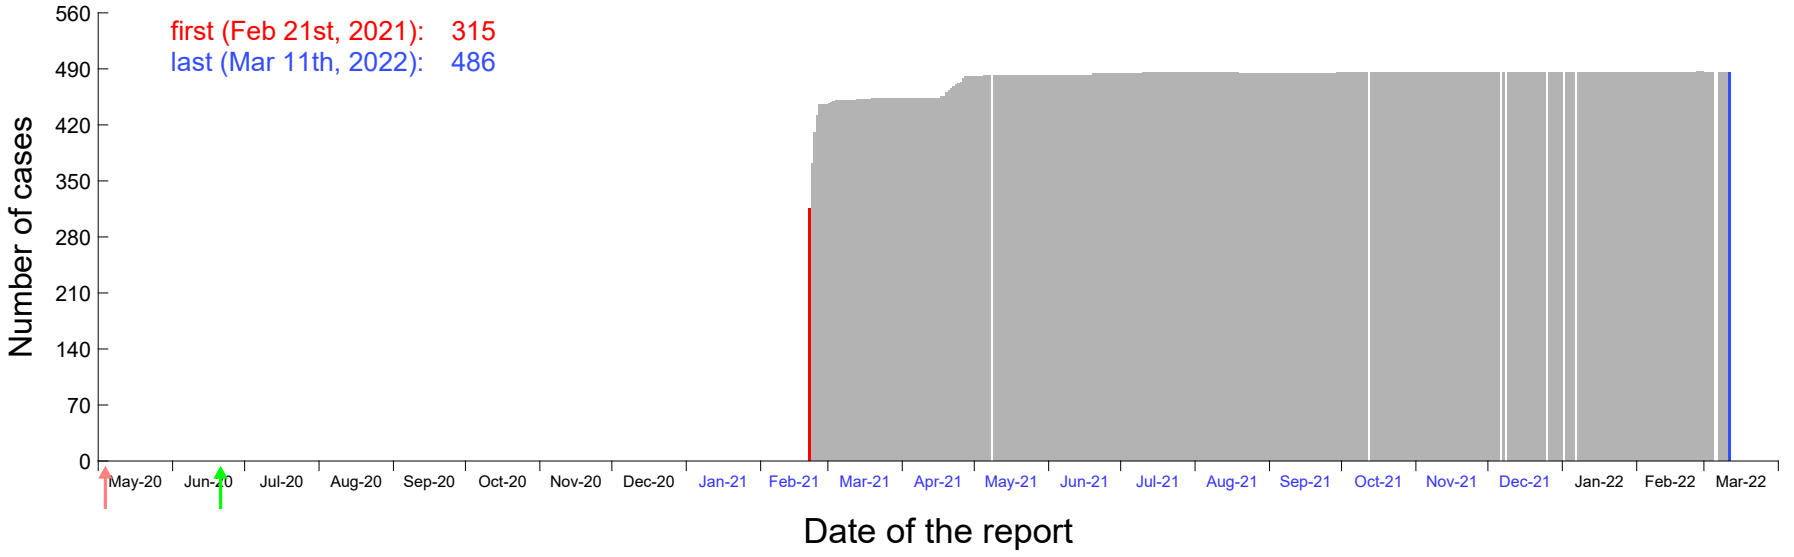

Evolution of the number of cases assigned to Feb 21st, 2021 in Madrid

Evolution of the number of cases assigned to Feb 20th, 2021 in Madrid