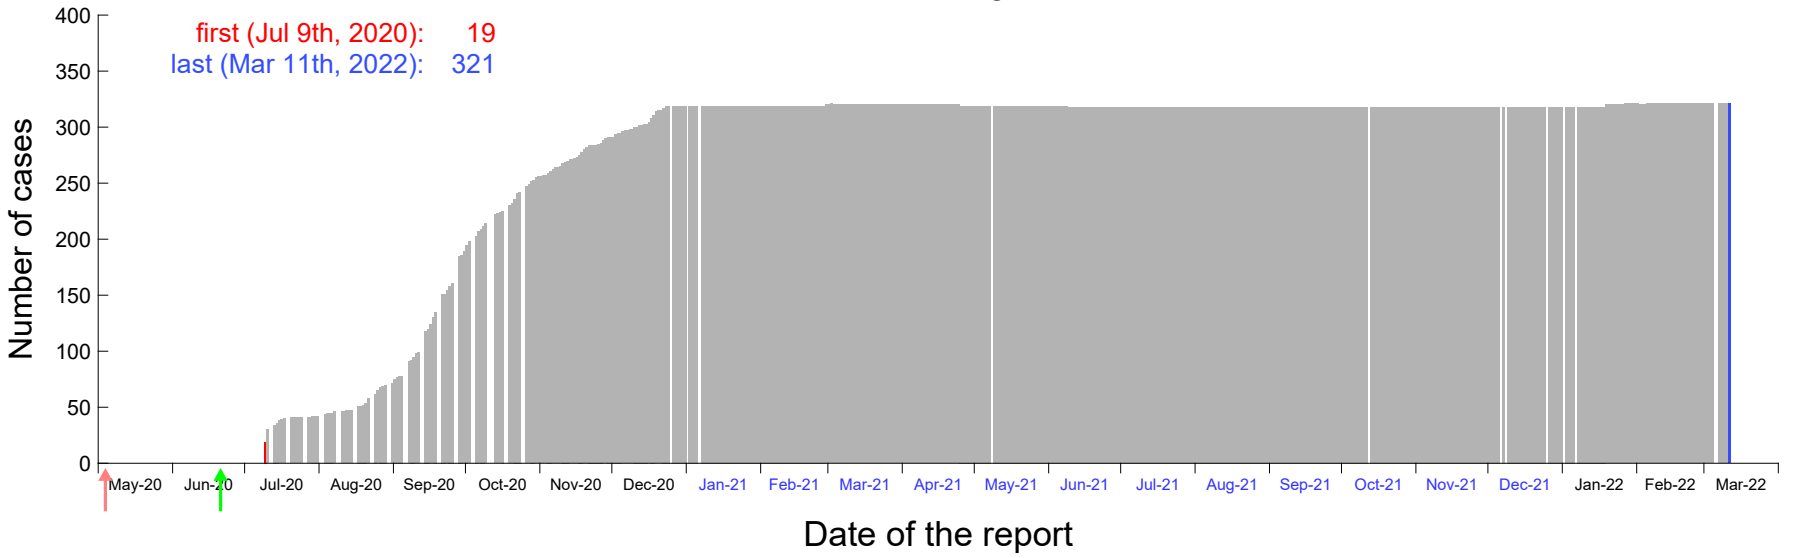

Evolution of the number of cases assigned to Jul 2nd, 2020 in Madrid

Evolution of the number of cases assigned to Jul 3rd, 2020 in Madrid

Evolution of the number of cases assigned to Jul 4th, 2020 in Madrid

Evolution of the number of cases assigned to Jul 5th, 2020 in Madrid

Evolution of the number of cases assigned to Jul 6th, 2020 in Madrid

Evolution of the number of cases assigned to Jul 7th, 2020 in Madrid

Evolution of the number of cases assigned to Jul 8th, 2020 in Madrid

Evolution of the number of cases assigned to Jul 9th, 2020 in Madrid

Evolution of the number of cases assigned to Jul 10th, 2020 in Madrid