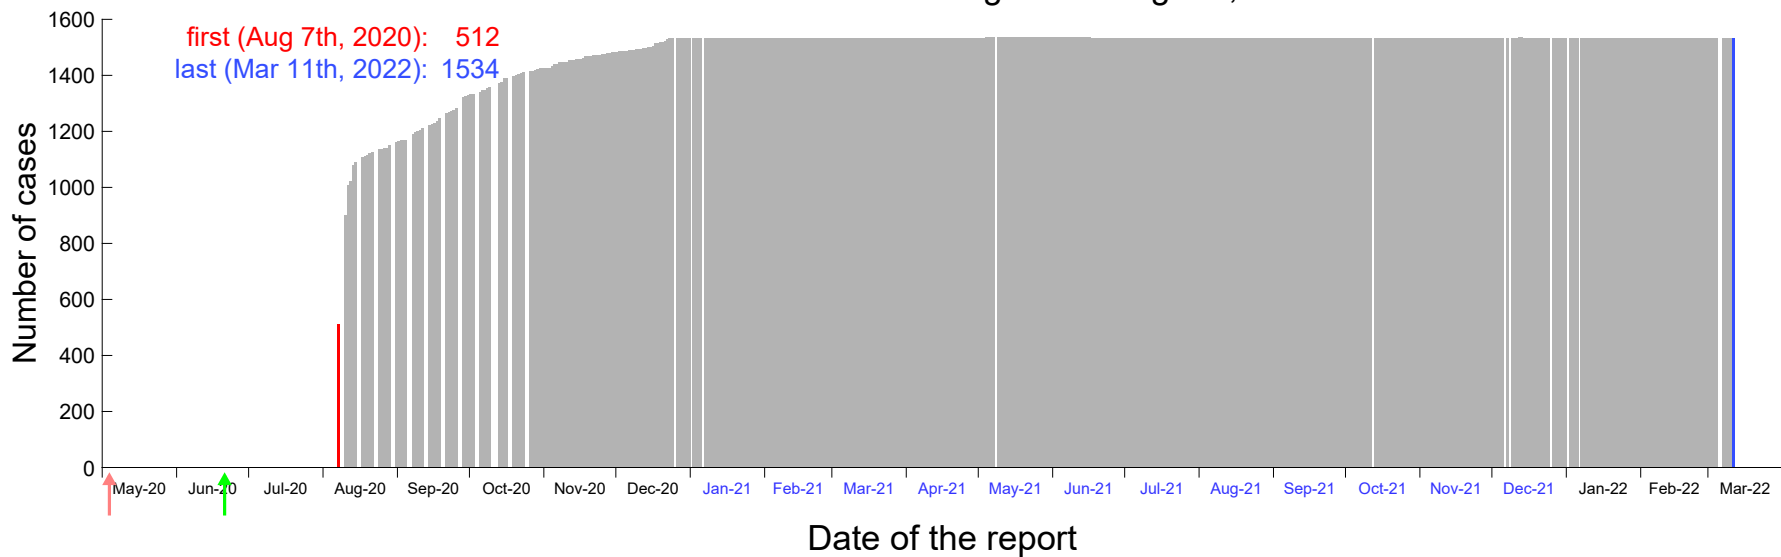

Evolution of the number of cases assigned to Aug 7th, 2020 in Madrid

Evolution of the number of cases assigned to Aug 6th, 2020 in Madrid