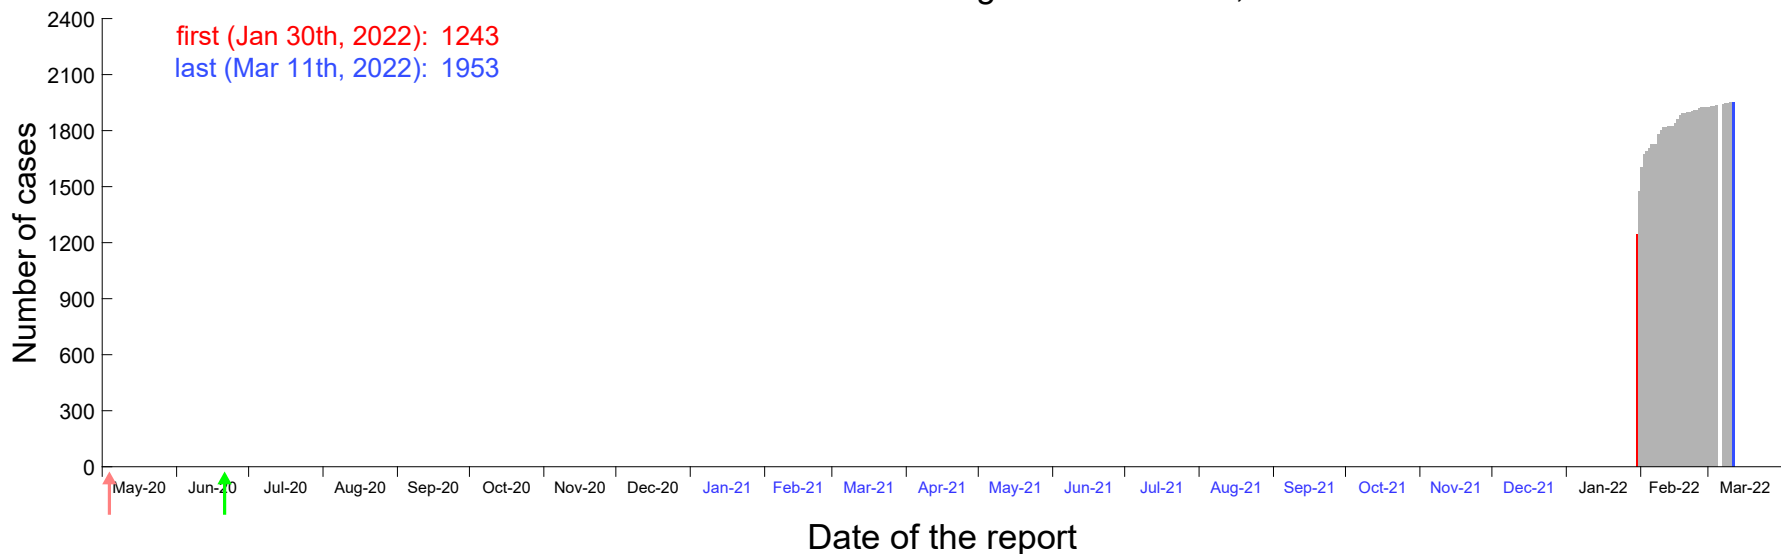

Evolution of the number of cases assigned to Jan 30th, 2022 in Madrid

Evolution of the number of cases assigned to Jan 29th, 2022 in Madrid