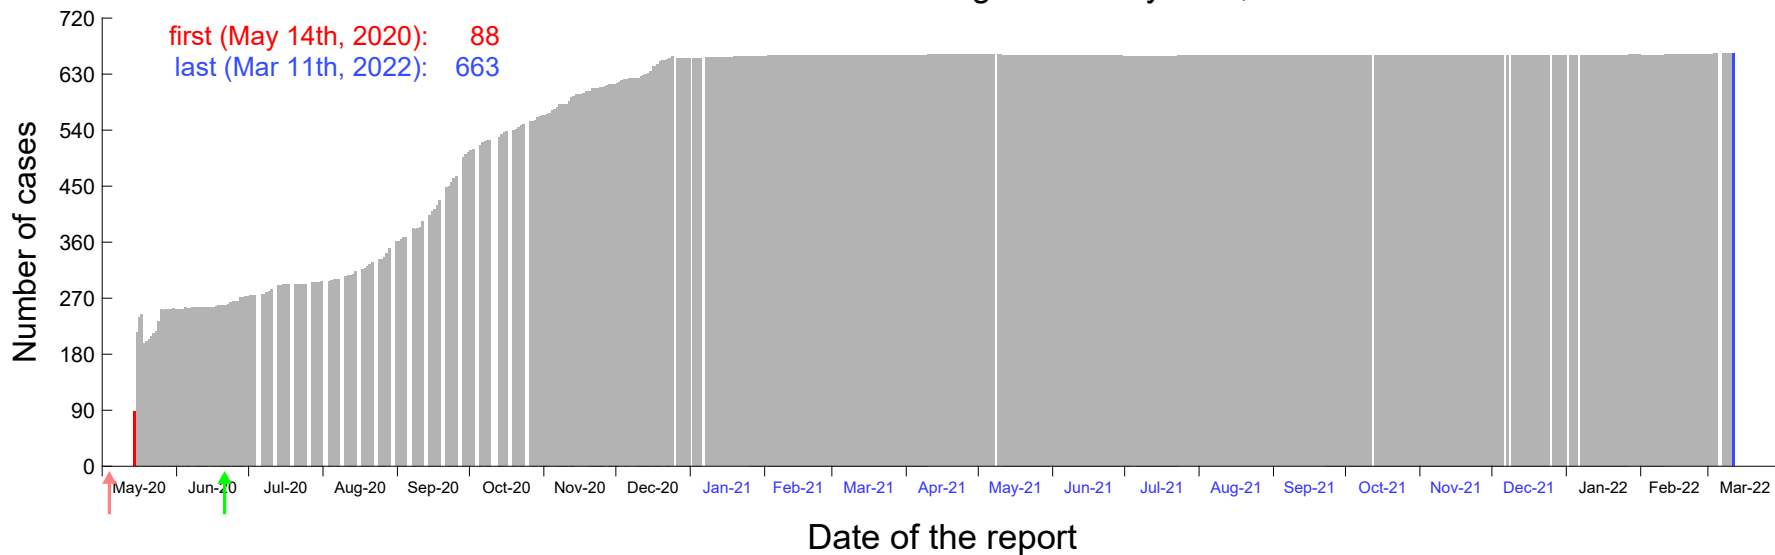

Evolution of the number of cases assigned to May 6th, 2020 in Madrid

Evolution of the number of cases assigned to May 7th, 2020 in Madrid

Evolution of the number of cases assigned to May 8th, 2020 in Madrid

Evolution of the number of cases assigned to May 9th, 2020 in Madrid

Evolution of the number of cases assigned to May 10th, 2020 in Madrid

Evolution of the number of cases assigned to May 11th, 2020 in Madrid

Evolution of the number of cases assigned to May 12th, 2020 in Madrid

Evolution of the number of cases assigned to May 13th, 2020 in Madrid

Evolution of the number of cases assigned to May 14th, 2020 in Madrid

Evolution of the number of cases assigned to May 15th, 2020 in Madrid

Evolution of the number of cases assigned to May 16th, 2020 in Madrid

Evolution of the number of cases assigned to May 17th, 2020 in Madrid