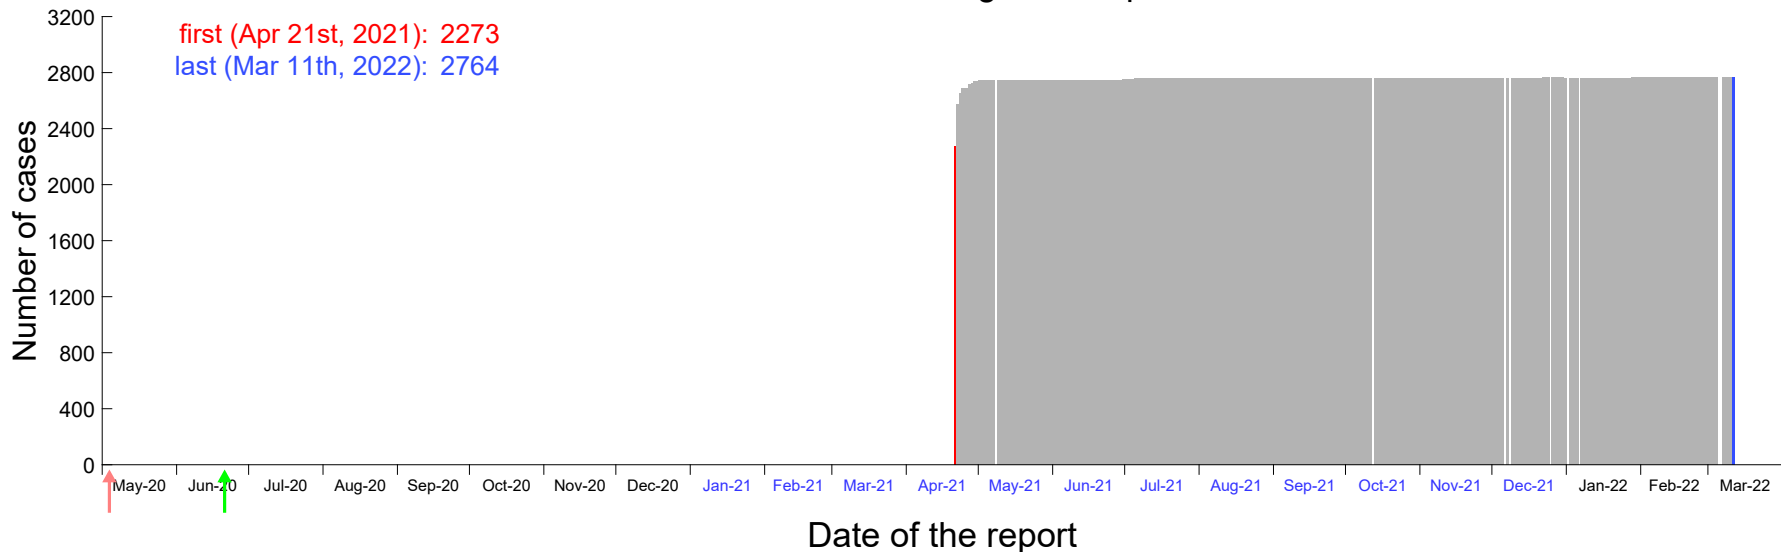

Evolution of the number of cases assigned to Apr 21st, 2021 in Madrid

Evolution of the number of cases assigned to Apr 20th, 2021 in Madrid