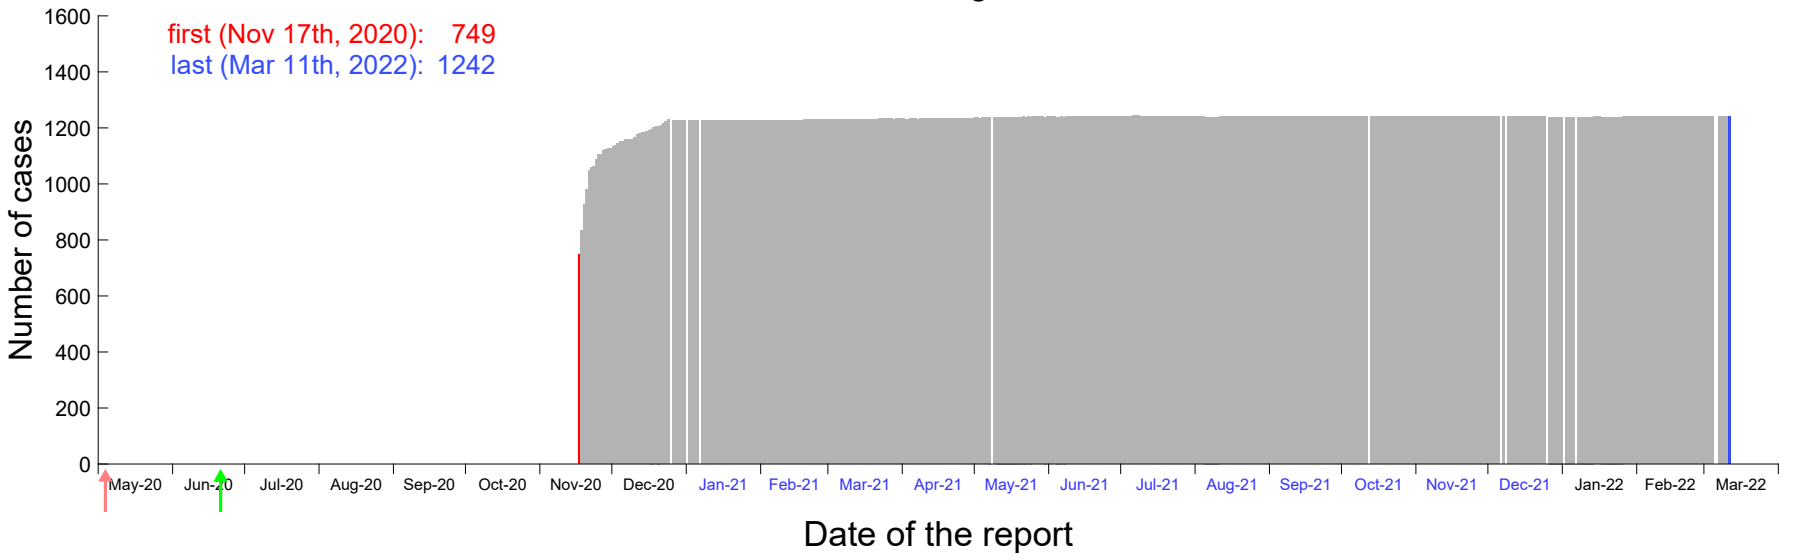

Evolution of the number of cases assigned to Nov 17th, 2020 in Madrid

Evolution of the number of cases assigned to Nov 16th, 2020 in Madrid