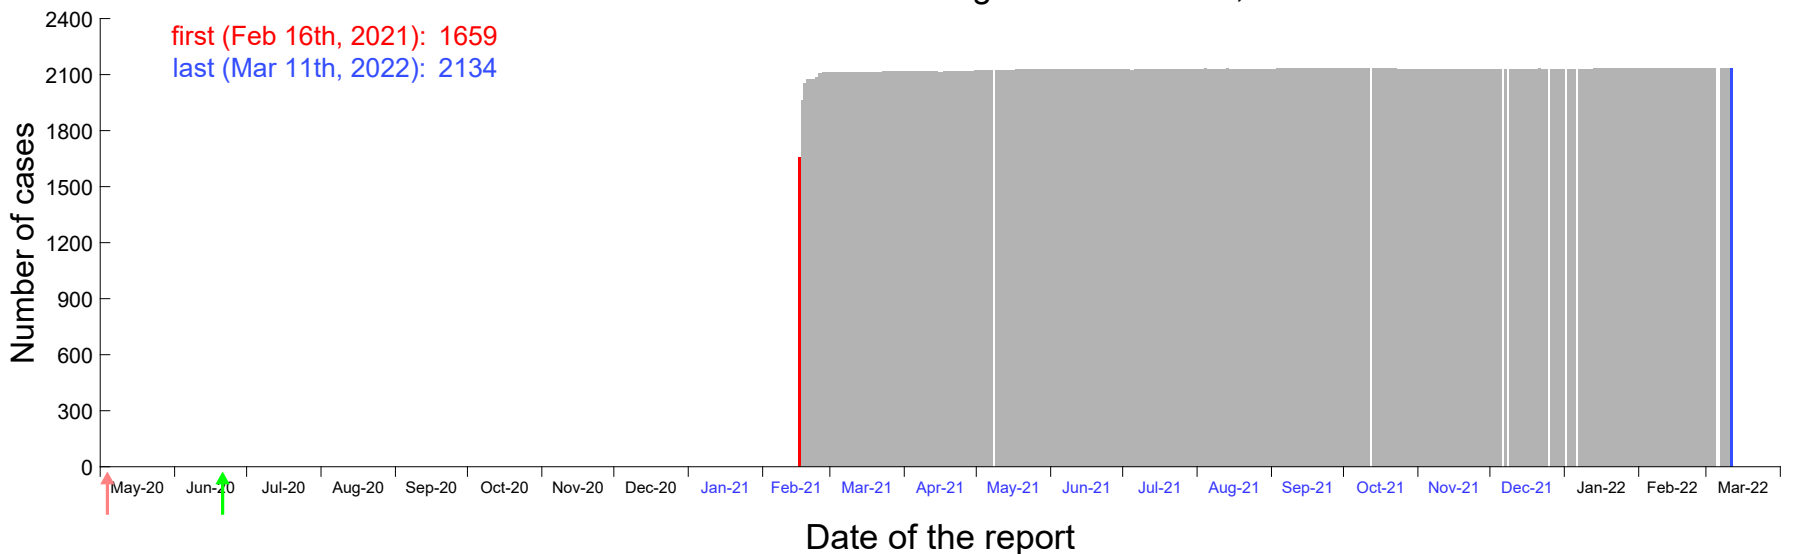

Evolution of the number of cases assigned to Feb 16th, 2021 in Madrid

Evolution of the number of cases assigned to Feb 15th, 2021 in Madrid