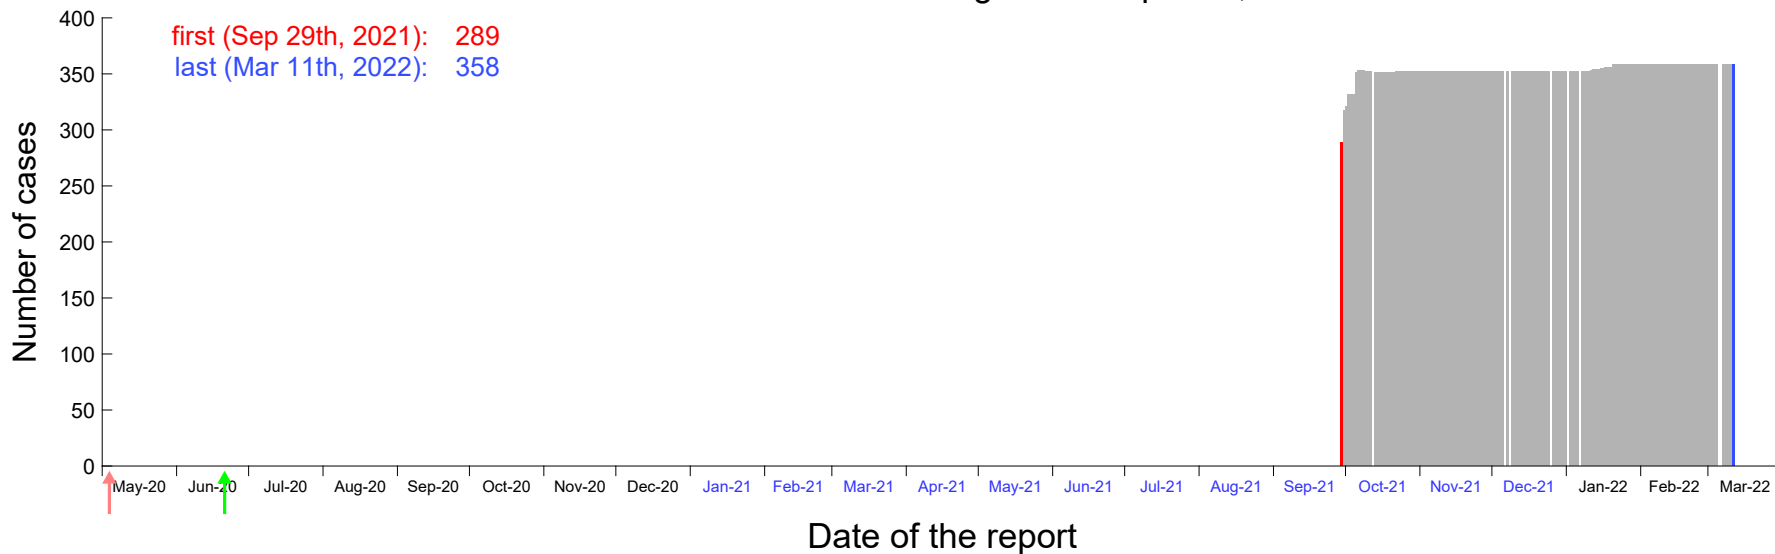

Evolution of the number of cases assigned to Sep 29th, 2021 in Madrid

Evolution of the number of cases assigned to Sep 28th, 2021 in Madrid