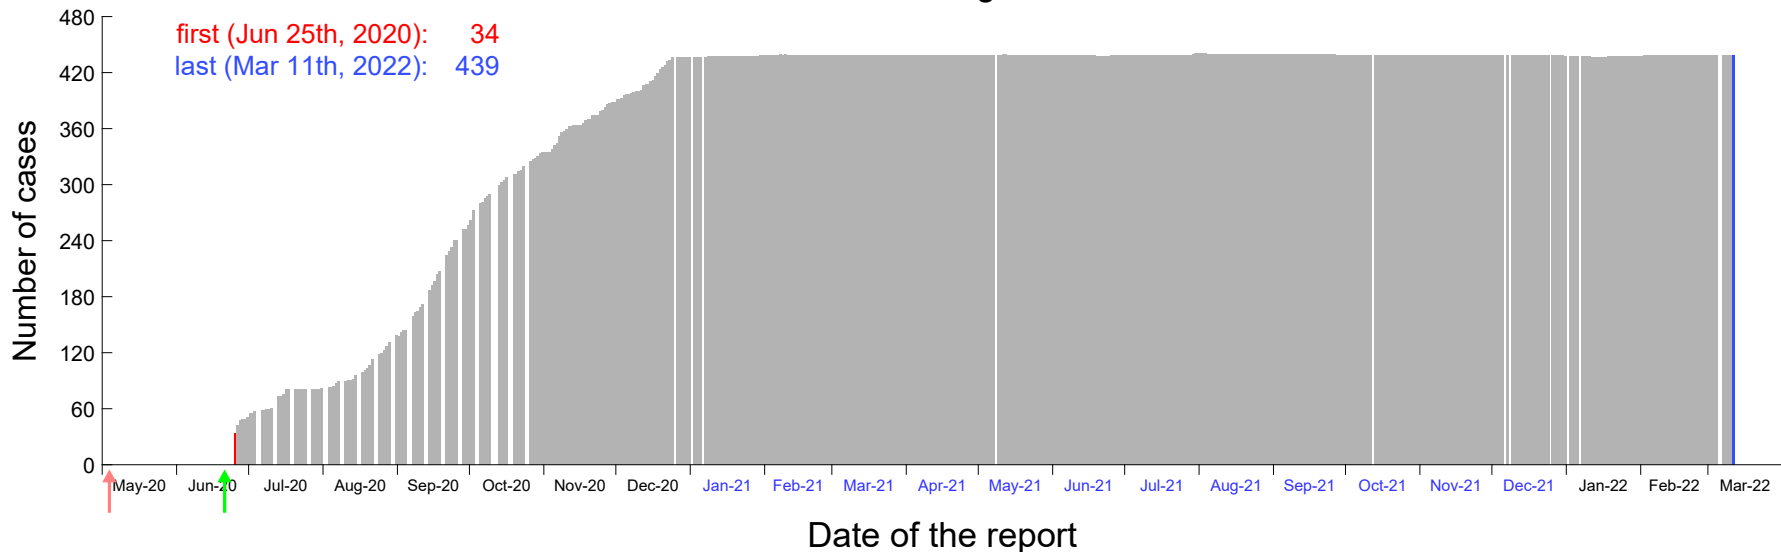

Evolution of the number of cases assigned to Jun 17th, 2020 in Madrid

Evolution of the number of cases assigned to Jun 18th, 2020 in Madrid

Evolution of the number of cases assigned to Jun 19th, 2020 in Madrid

Evolution of the number of cases assigned to Jun 20th, 2020 in Madrid

Evolution of the number of cases assigned to Jun 21st, 2020 in Madrid

Evolution of the number of cases assigned to Jun 22nd, 2020 in Madrid

Evolution of the number of cases assigned to Jun 23rd, 2020 in Madrid

Evolution of the number of cases assigned to Jun 24th, 2020 in Madrid

Evolution of the number of cases assigned to Jun 25th, 2020 in Madrid