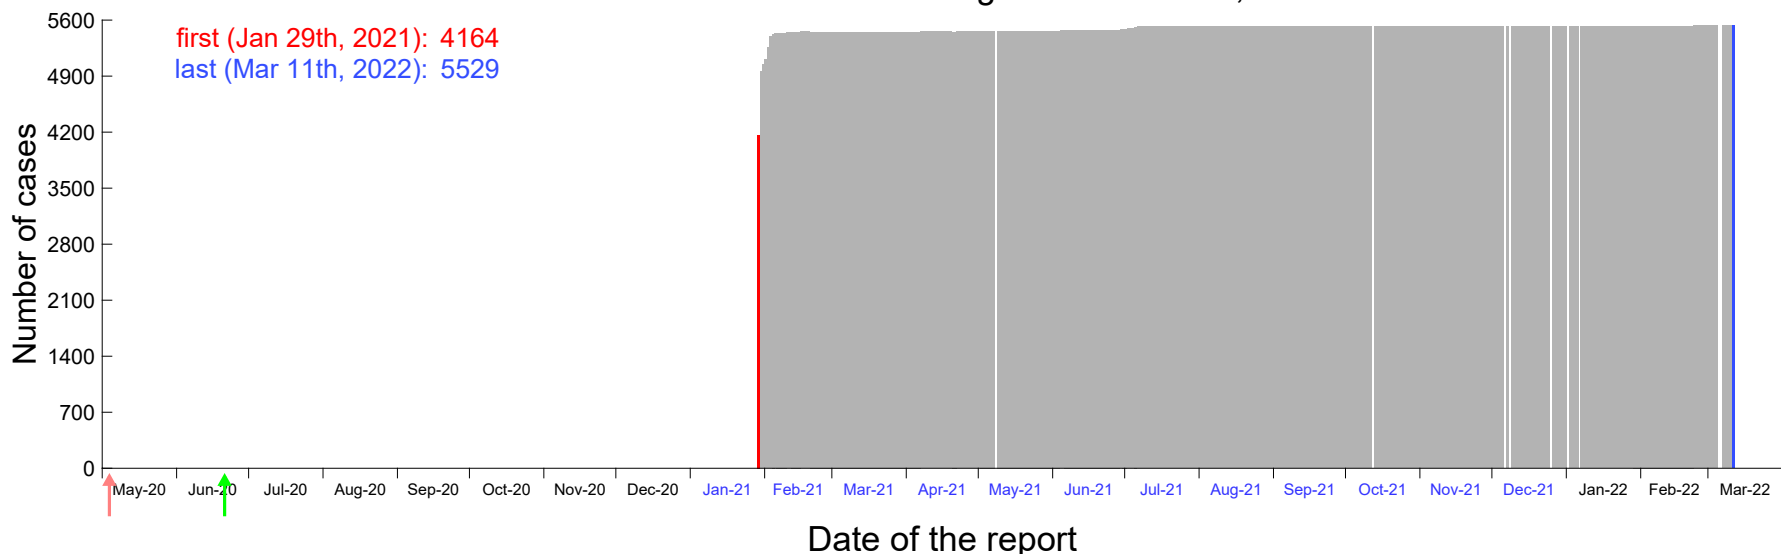

Evolution of the number of cases assigned to Jan 29th, 2021 in Madrid

Evolution of the number of cases assigned to Jan 28th, 2021 in Madrid