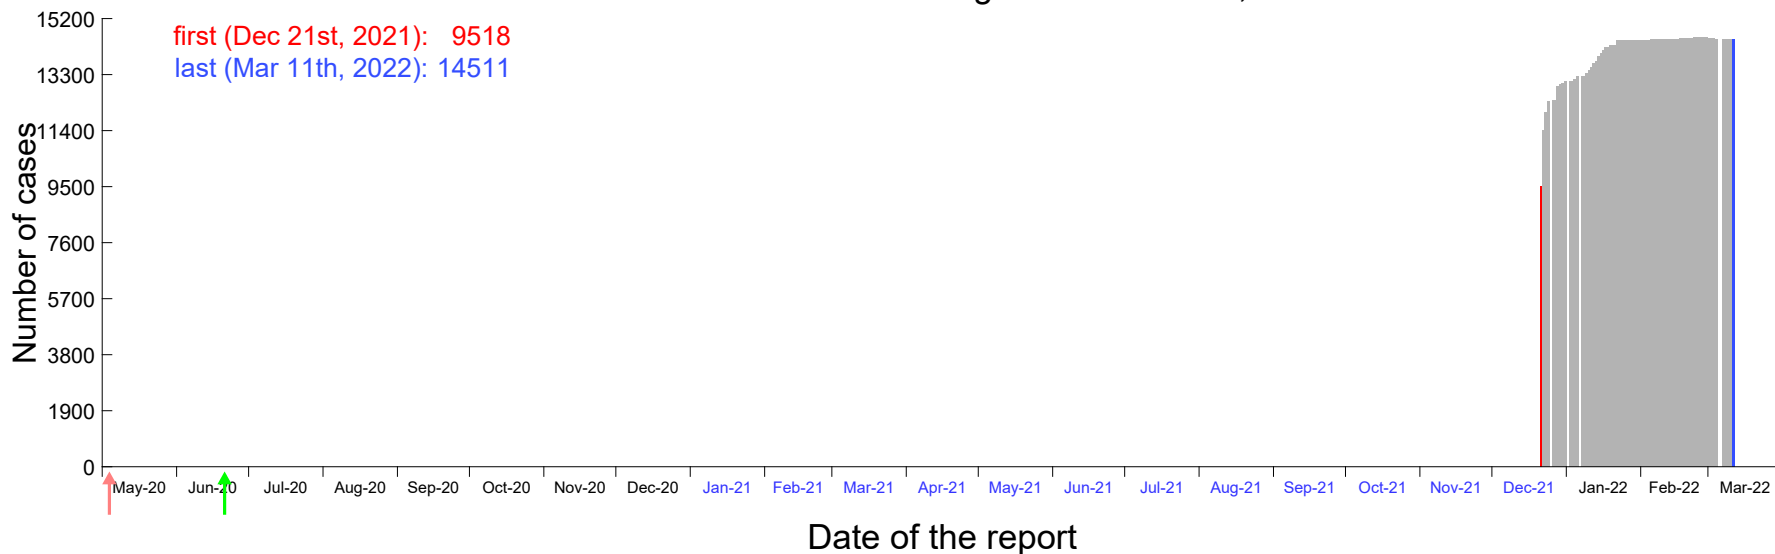

Evolution of the number of cases assigned to Dec 21st, 2021 in Madrid

Evolution of the number of cases assigned to Dec 20th, 2021 in Madrid