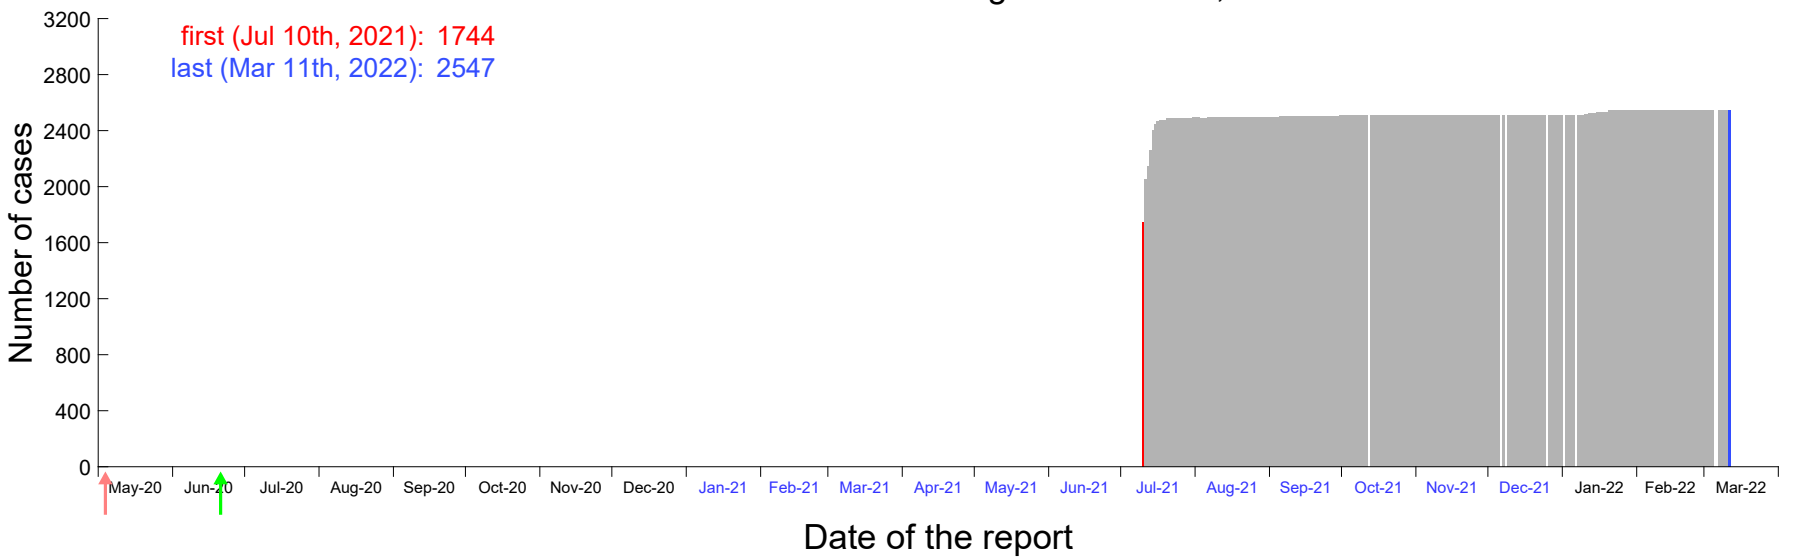

Evolution of the number of cases assigned to Jul 10th, 2021 in Madrid

Evolution of the number of cases assigned to Jul 9th, 2021 in Madrid