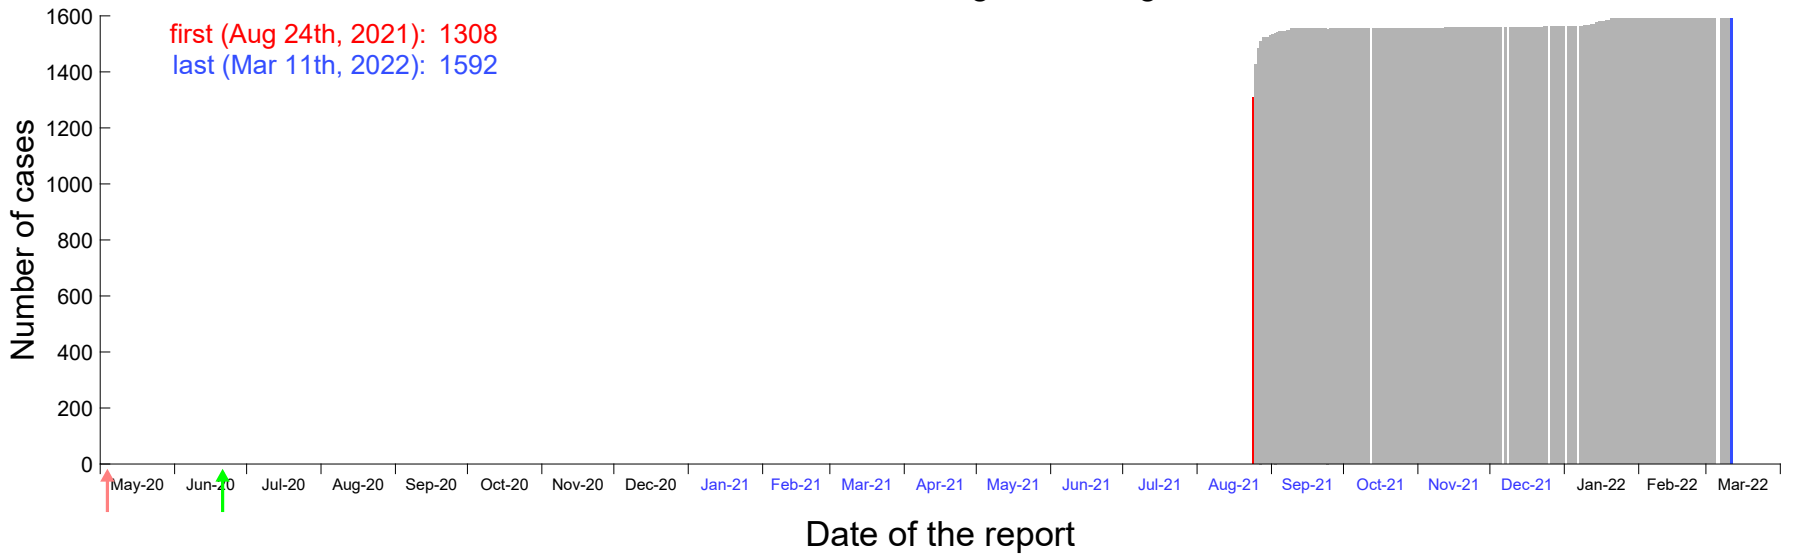

Evolution of the number of cases assigned to Aug 24th, 2021 in Madrid

Evolution of the number of cases assigned to Aug 23rd, 2021 in Madrid