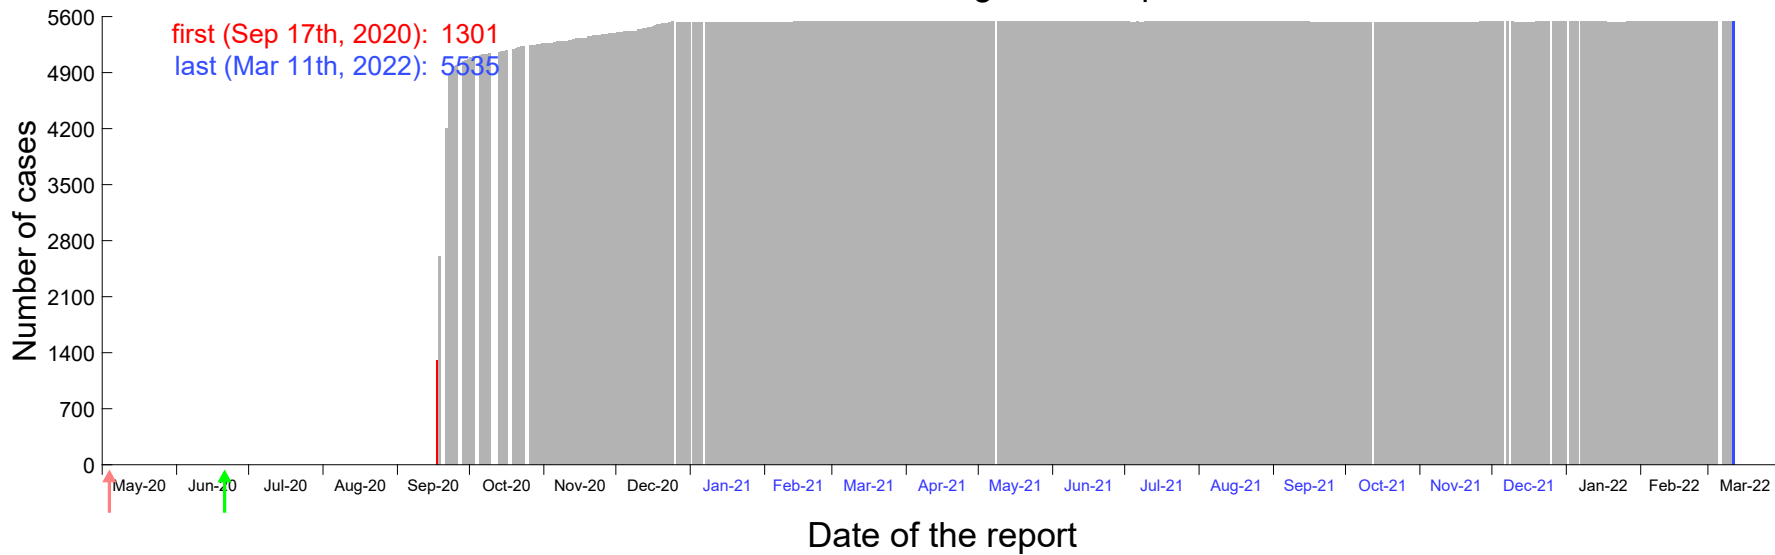

Evolution of the number of cases assigned to Sep 17th, 2020 in Madrid

Evolution of the number of cases assigned to Sep 16th, 2020 in Madrid