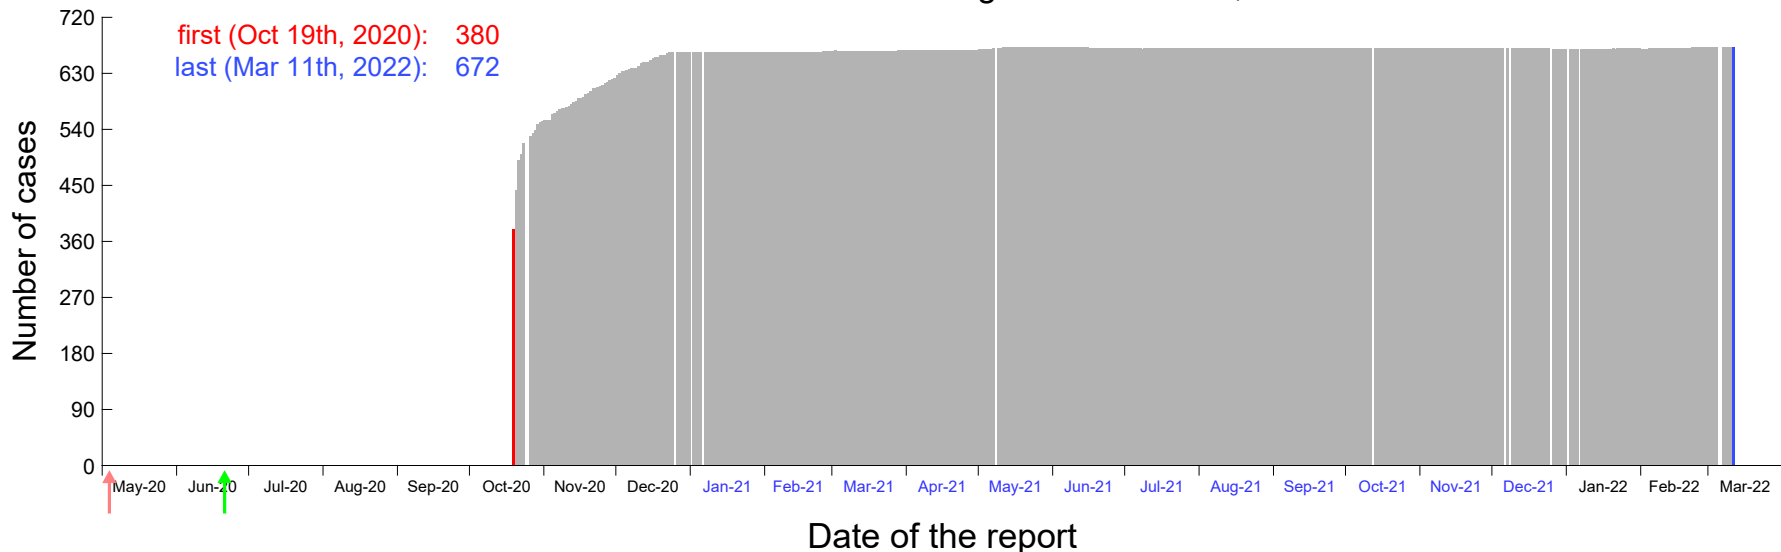

Evolution of the number of cases assigned to Oct 18th, 2020 in Madrid

Evolution of the number of cases assigned to Oct 17th, 2020 in Madrid