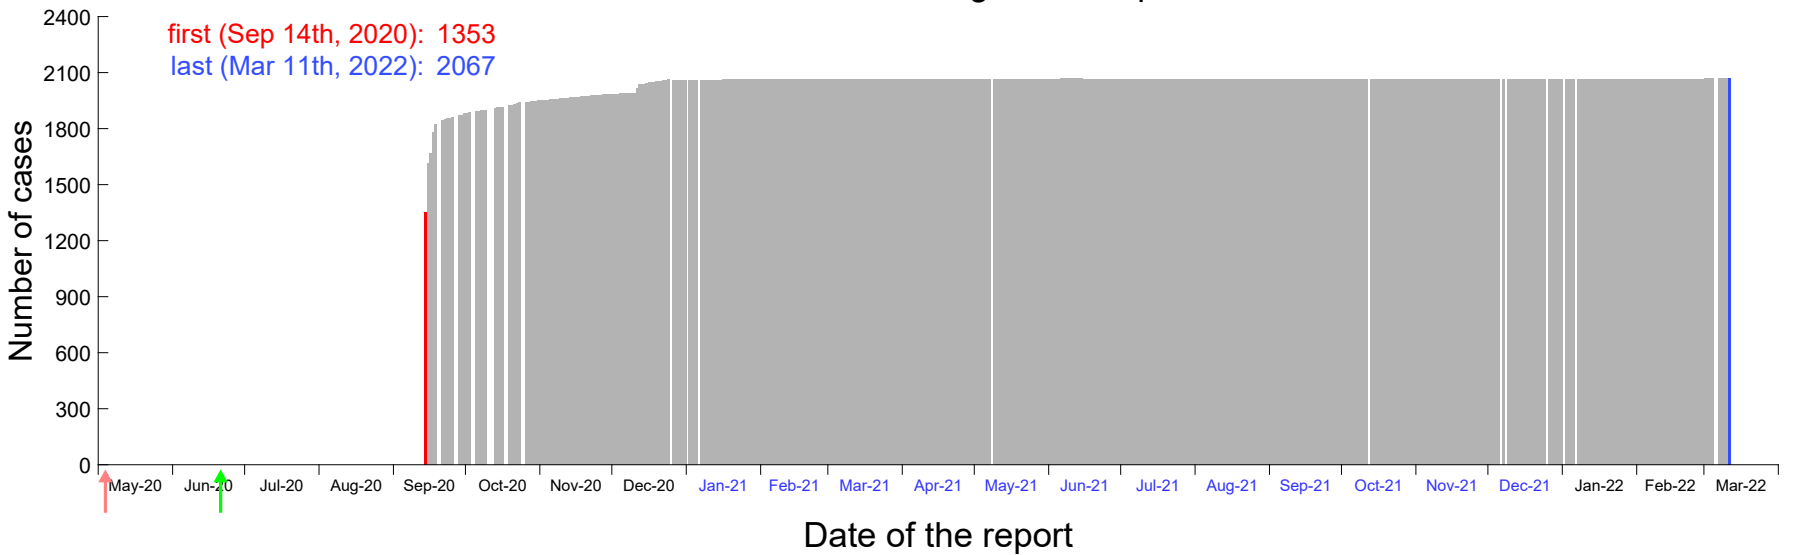

Evolution of the number of cases assigned to Sep 13th, 2020 in Madrid

Evolution of the number of cases assigned to Sep 12th, 2020 in Madrid