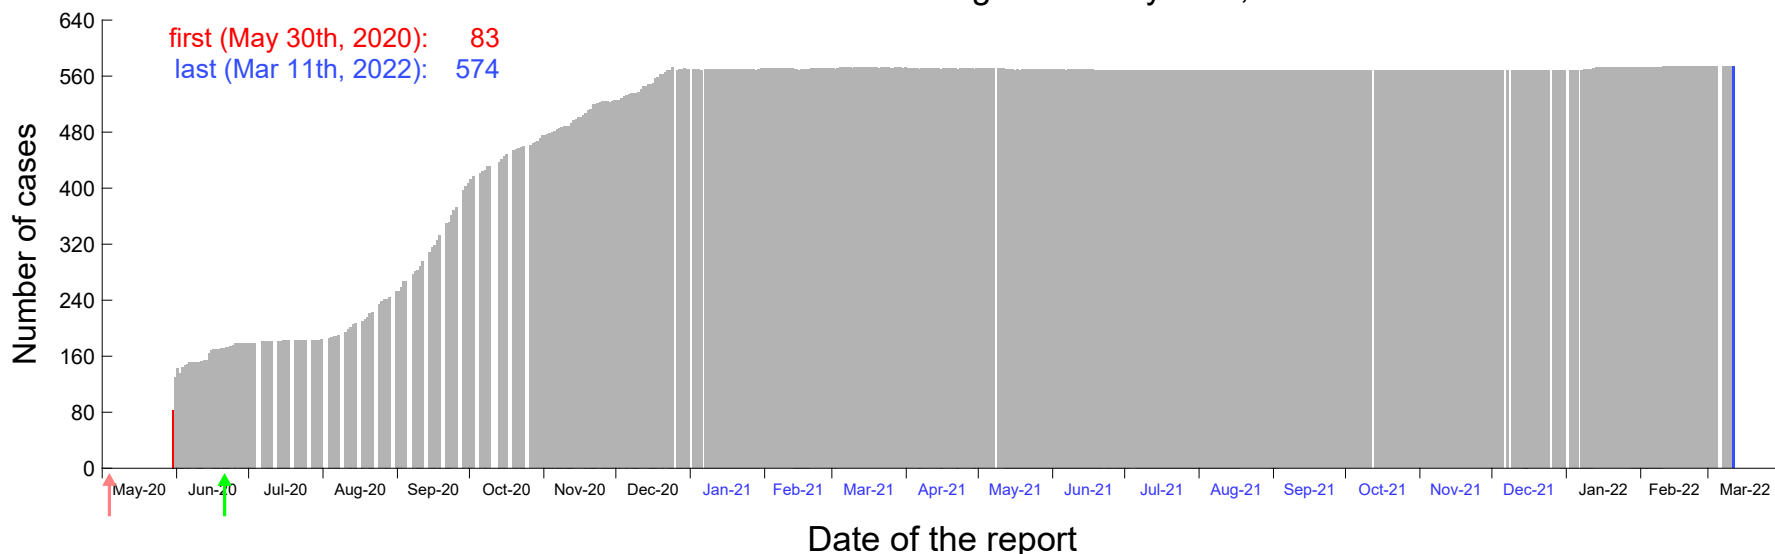

Evolution of the number of cases assigned to May 21st, 2020 in Madrid

Evolution of the number of cases assigned to May 22nd, 2020 in Madrid

Evolution of the number of cases assigned to May 23rd, 2020 in Madrid

Evolution of the number of cases assigned to May 24th, 2020 in Madrid

Evolution of the number of cases assigned to May 25th, 2020 in Madrid

Evolution of the number of cases assigned to May 26th, 2020 in Madrid

Evolution of the number of cases assigned to May 27th, 2020 in Madrid

Evolution of the number of cases assigned to May 28th, 2020 in Madrid

Evolution of the number of cases assigned to May 29th, 2020 in Madrid