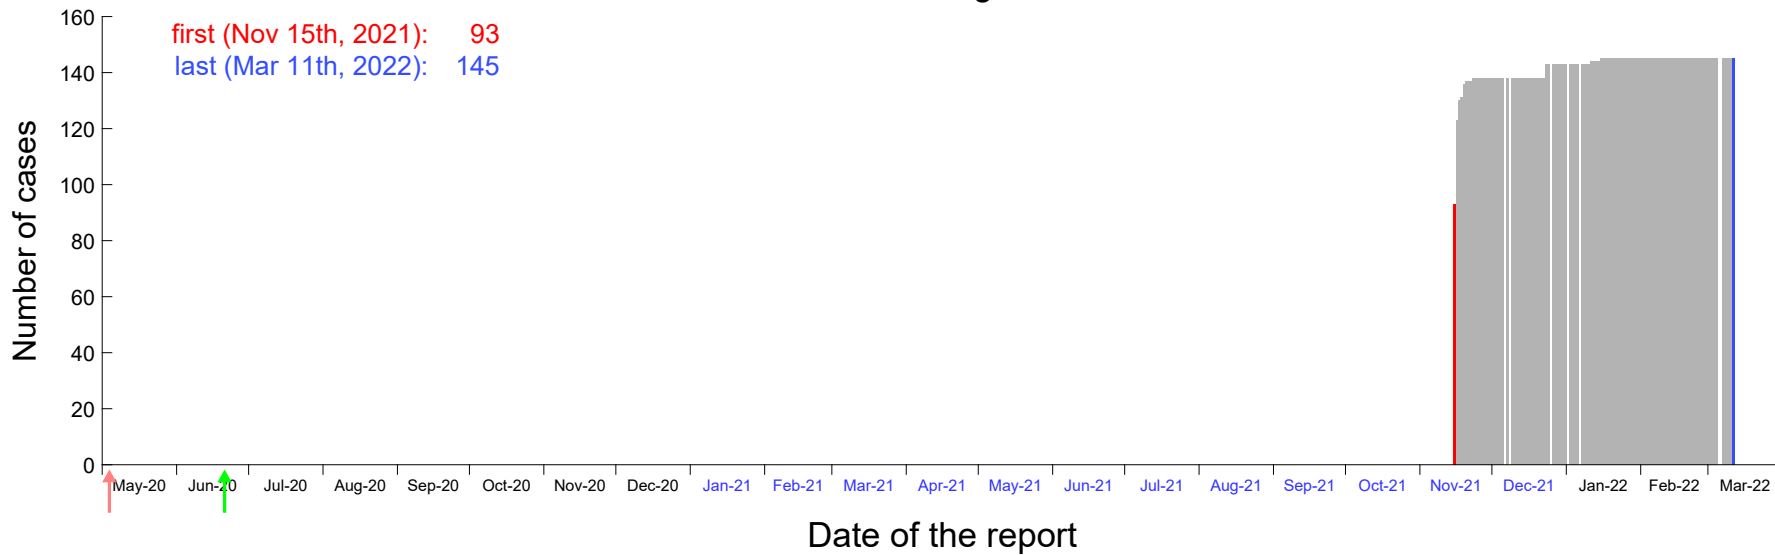

Evolution of the number of cases assigned to Nov 15th, 2021 in Madrid

Evolution of the number of cases assigned to Nov 14th, 2021 in Madrid