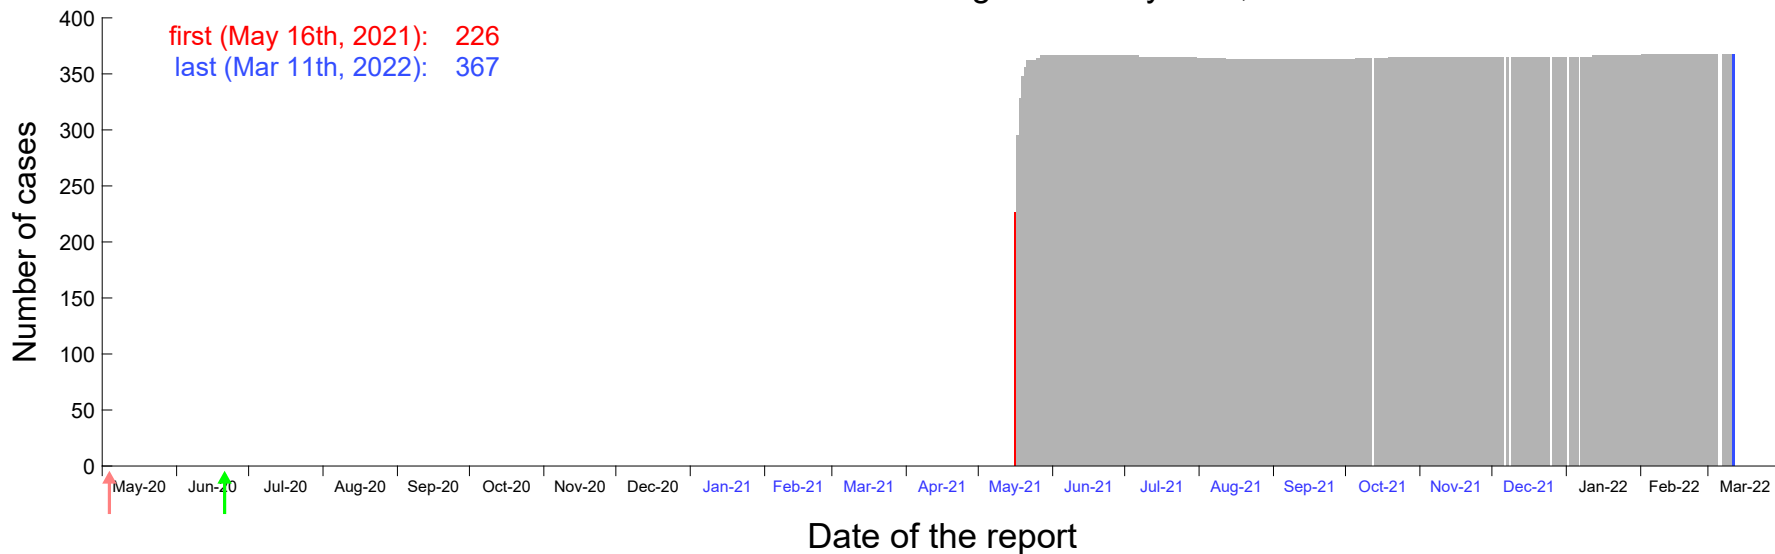

Evolution of the number of cases assigned to May 16th, 2021 in Madrid

Evolution of the number of cases assigned to May 15th, 2021 in Madrid