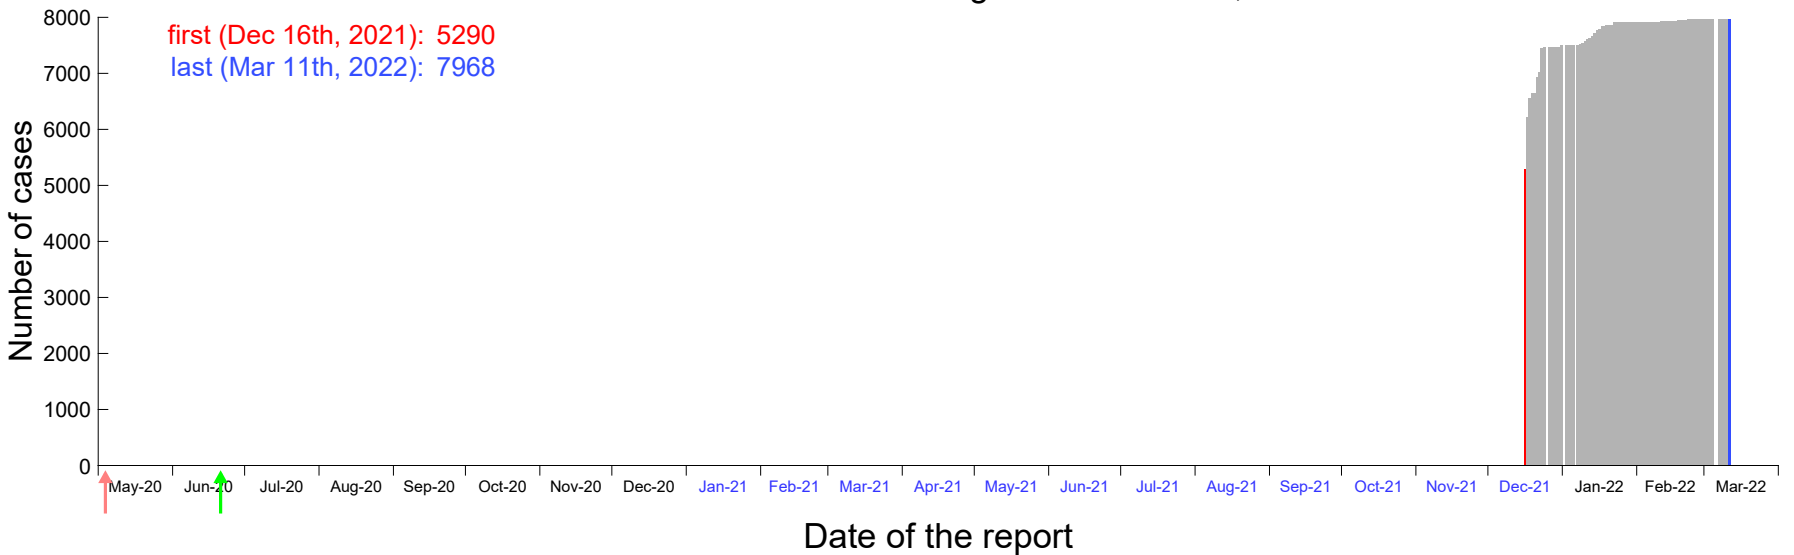

Evolution of the number of cases assigned to Dec 16th, 2021 in Madrid

Evolution of the number of cases assigned to Dec 15th, 2021 in Madrid