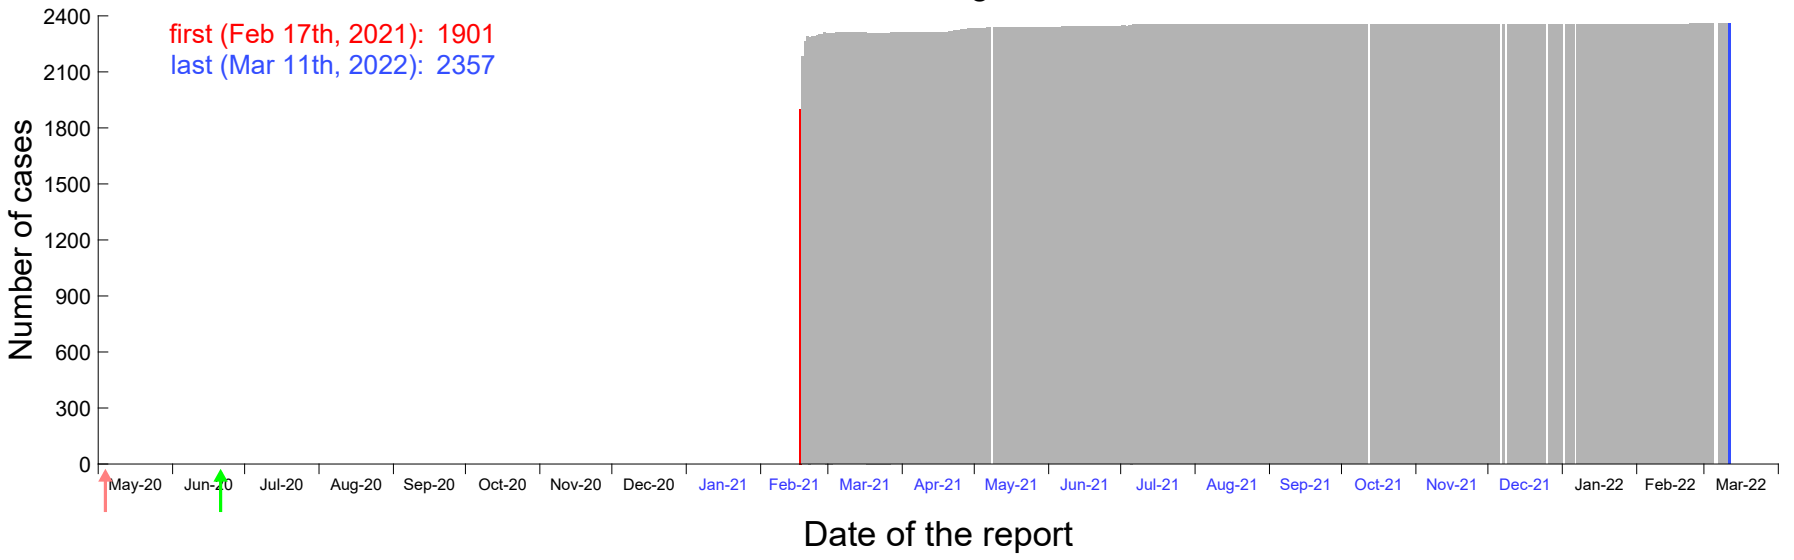

Evolution of the number of cases assigned to Feb 17th, 2021 in Madrid

Evolution of the number of cases assigned to Feb 16th, 2021 in Madrid