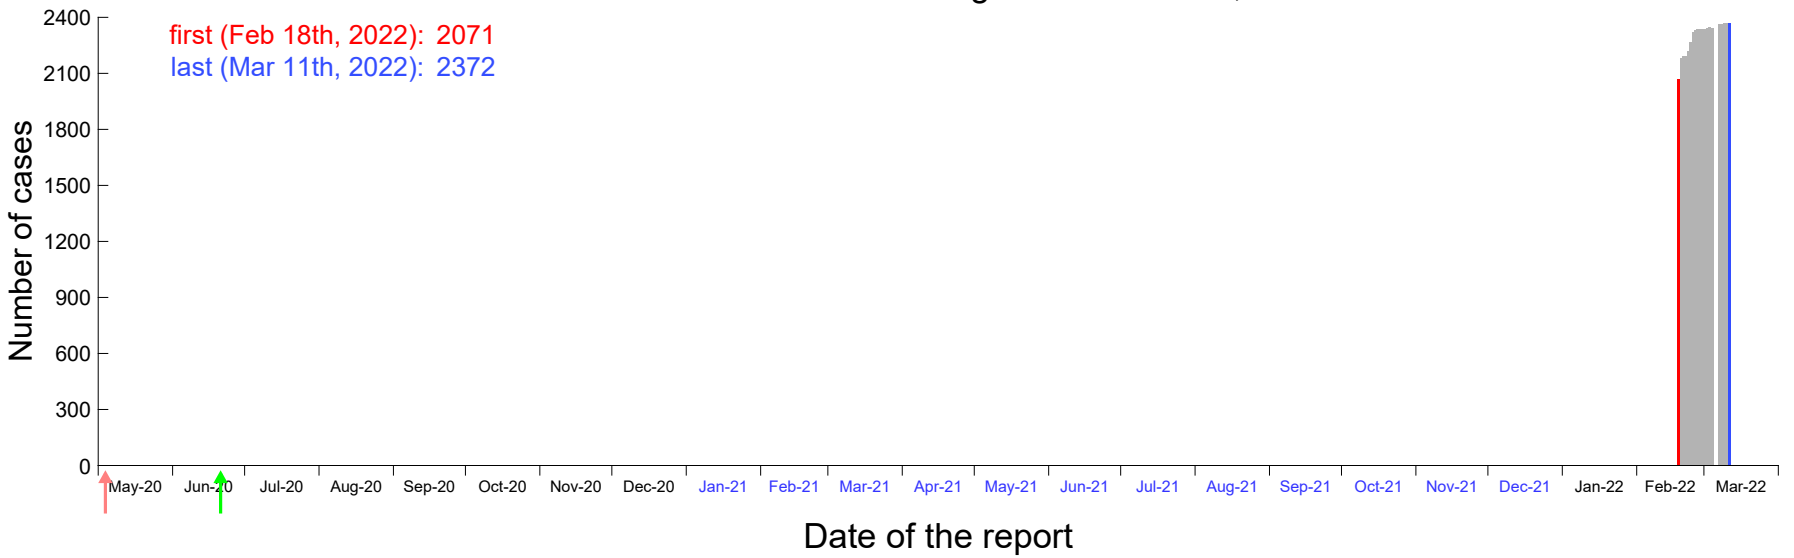

Evolution of the number of cases assigned to Feb 18th, 2022 in Madrid

Evolution of the number of cases assigned to Feb 17th, 2022 in Madrid