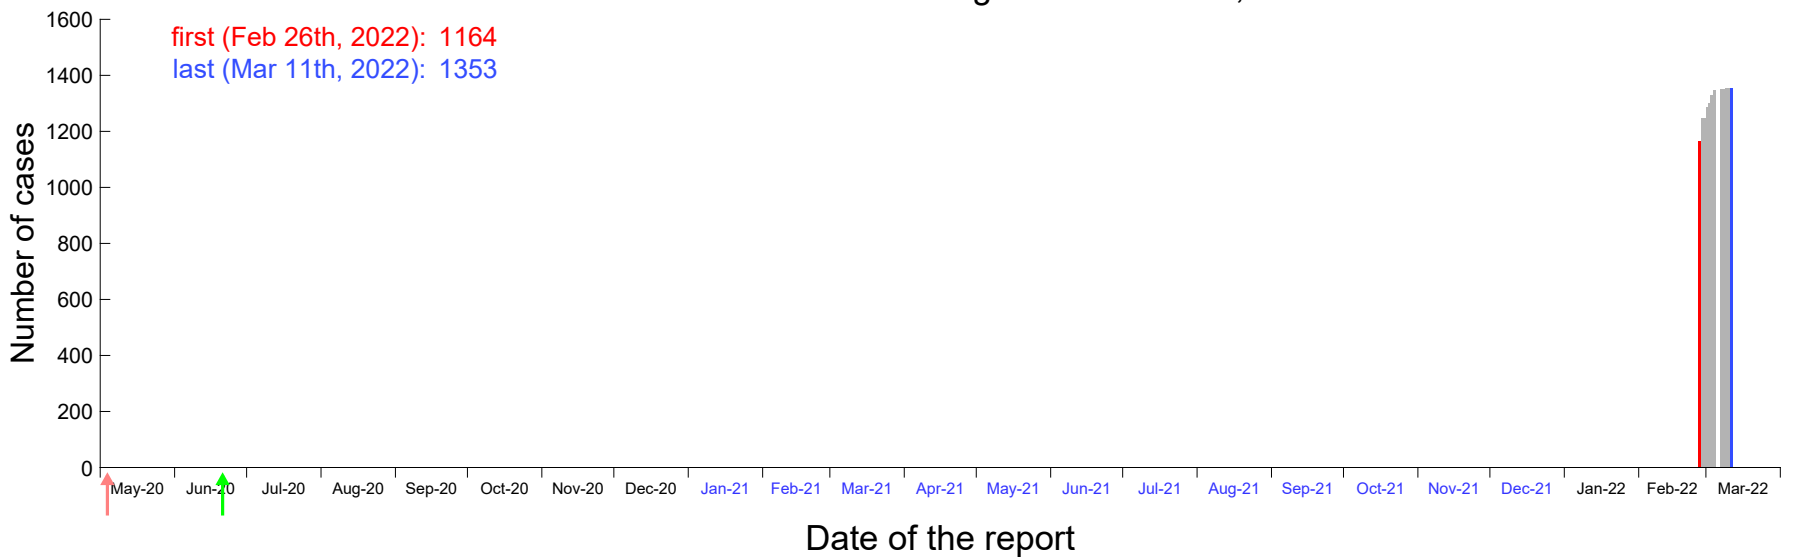

Evolution of the number of cases assigned to Feb 26th, 2022 in Madrid

Evolution of the number of cases assigned to Feb 25th, 2022 in Madrid