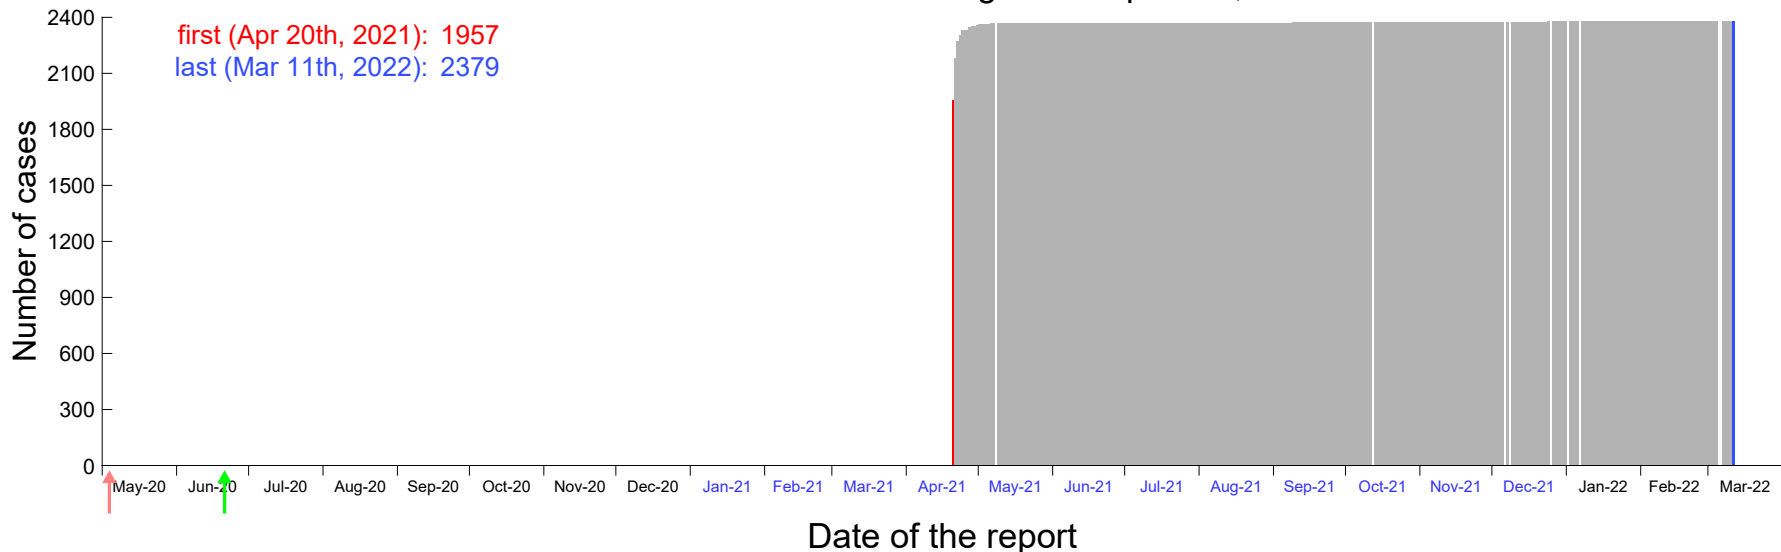

Evolution of the number of cases assigned to Apr 20th, 2021 in Madrid

Evolution of the number of cases assigned to Apr 19th, 2021 in Madrid