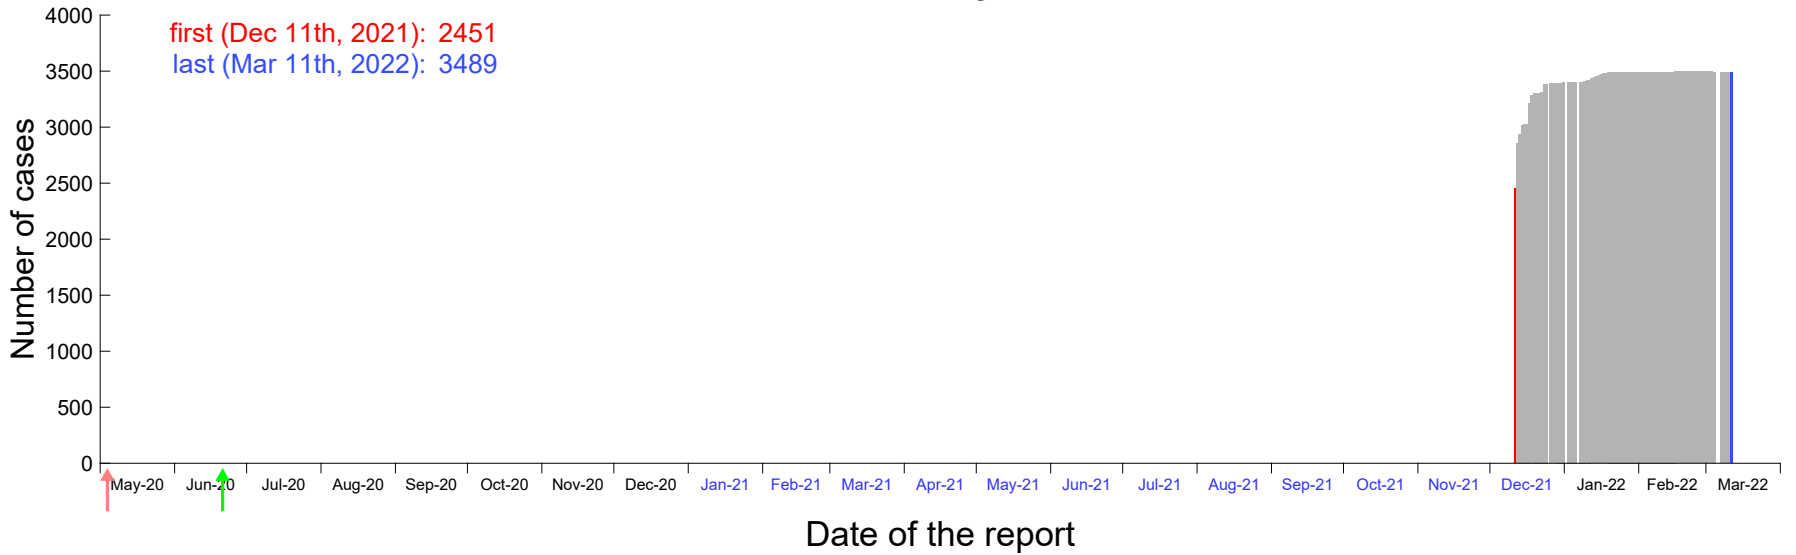

Evolution of the number of cases assigned to Dec 11th, 2021 in Madrid

Evolution of the number of cases assigned to Dec 10th, 2021 in Madrid