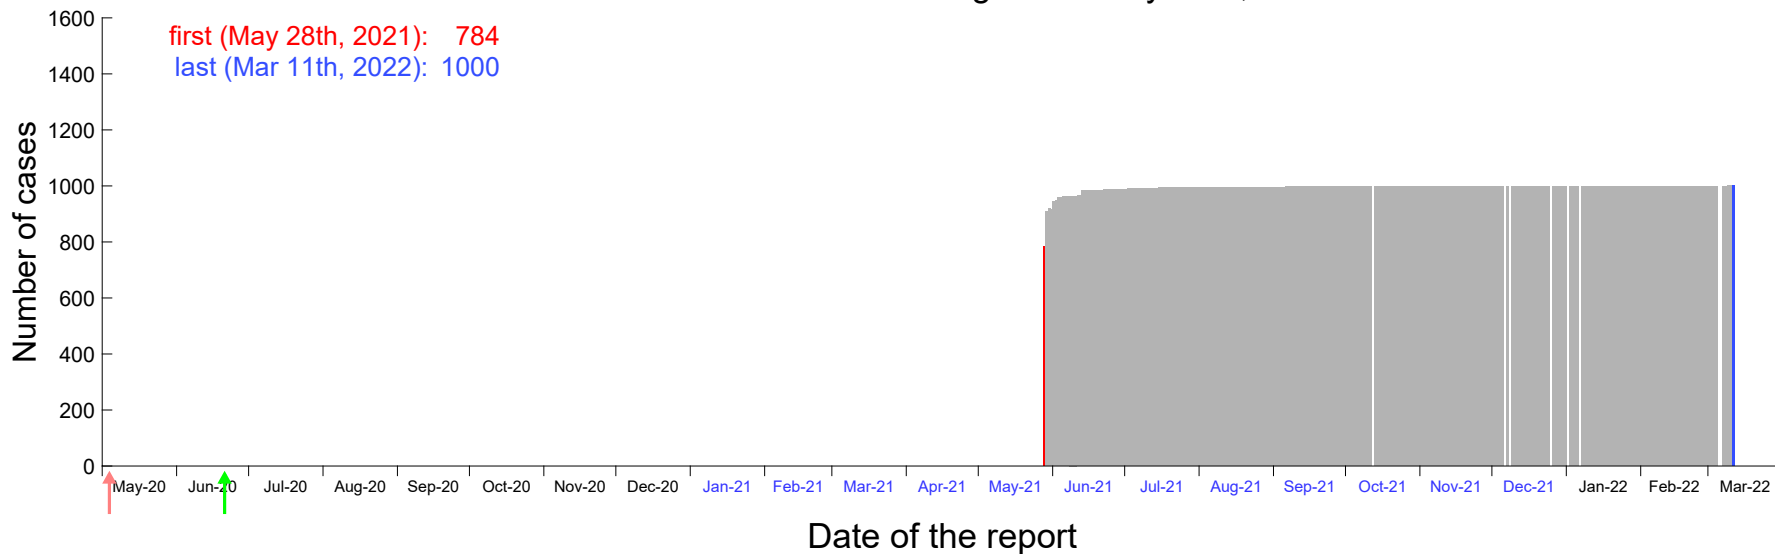

Evolution of the number of cases assigned to May 28th, 2021 in Madrid

Evolution of the number of cases assigned to May 27th, 2021 in Madrid