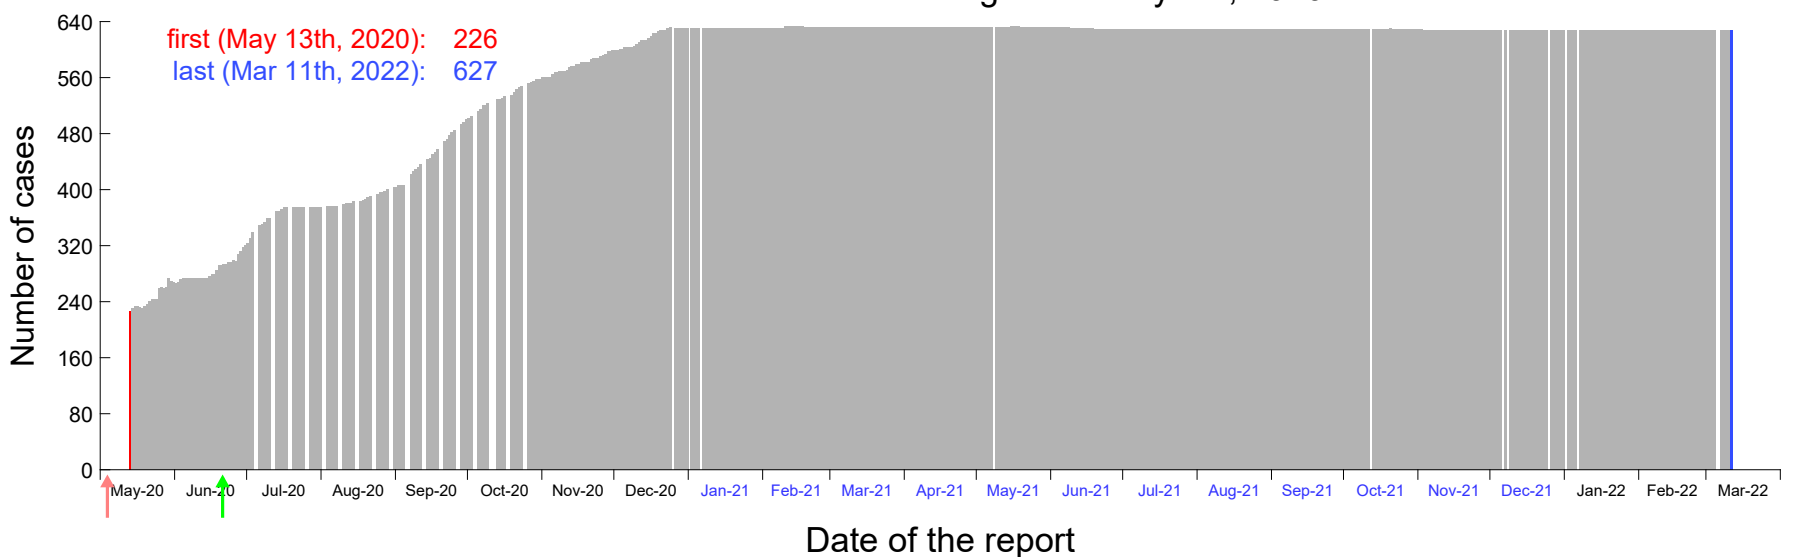

Evolution of the number of cases assigned to Apr 30th, 2020 in Madrid

Evolution of the number of cases assigned to May 1st, 2020 in Madrid

Evolution of the number of cases assigned to May 2nd, 2020 in Madrid

Evolution of the number of cases assigned to May 3rd, 2020 in Madrid

Evolution of the number of cases assigned to May 4th, 2020 in Madrid

Evolution of the number of cases assigned to May 5th, 2020 in Madrid

Evolution of the number of cases assigned to May 6th, 2020 in Madrid

Evolution of the number of cases assigned to May 7th, 2020 in Madrid

Evolution of the number of cases assigned to May 8th, 2020 in Madrid