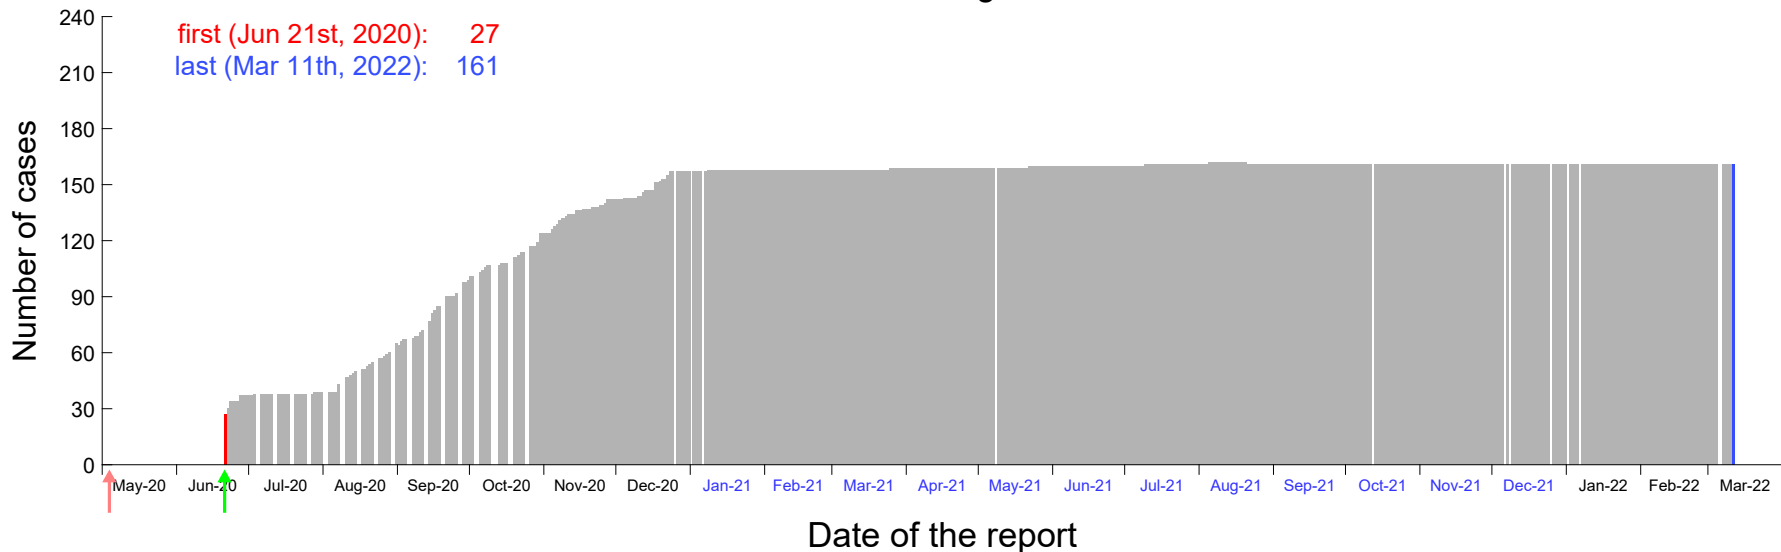

Evolution of the number of cases assigned to Jun 14th, 2020 in Madrid

Evolution of the number of cases assigned to Jun 15th, 2020 in Madrid

Evolution of the number of cases assigned to Jun 16th, 2020 in Madrid

Evolution of the number of cases assigned to Jun 17th, 2020 in Madrid

Evolution of the number of cases assigned to Jun 18th, 2020 in Madrid

Evolution of the number of cases assigned to Jun 19th, 2020 in Madrid

Evolution of the number of cases assigned to Jun 20th, 2020 in Madrid

Evolution of the number of cases assigned to Jun 21st, 2020 in Madrid

Evolution of the number of cases assigned to Jun 22nd, 2020 in Madrid

Evolution of the number of cases assigned to Jun 23rd, 2020 in Madrid

Evolution of the number of cases assigned to Jun 24th, 2020 in Madrid

Evolution of the number of cases assigned to Jun 25th, 2020 in Madrid