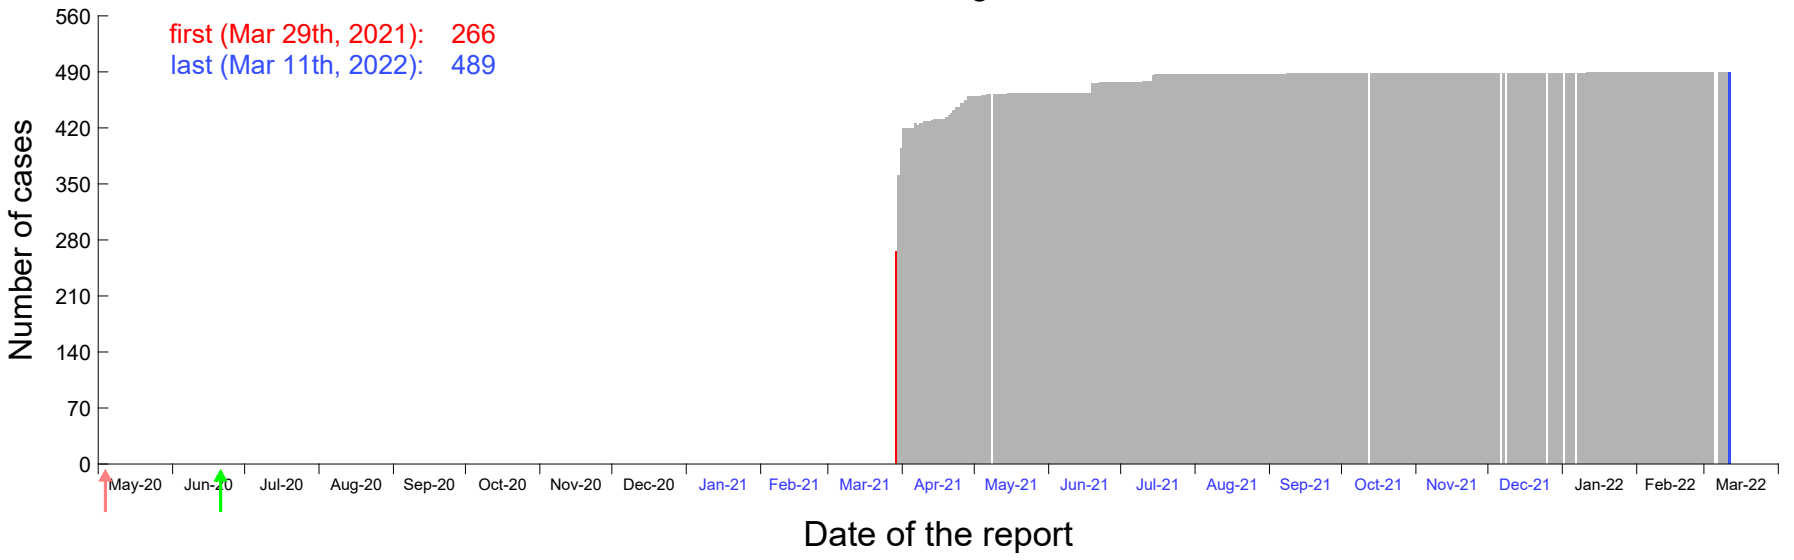

Evolution of the number of cases assigned to Mar 29th, 2021 in Madrid

Evolution of the number of cases assigned to Mar 28th, 2021 in Madrid