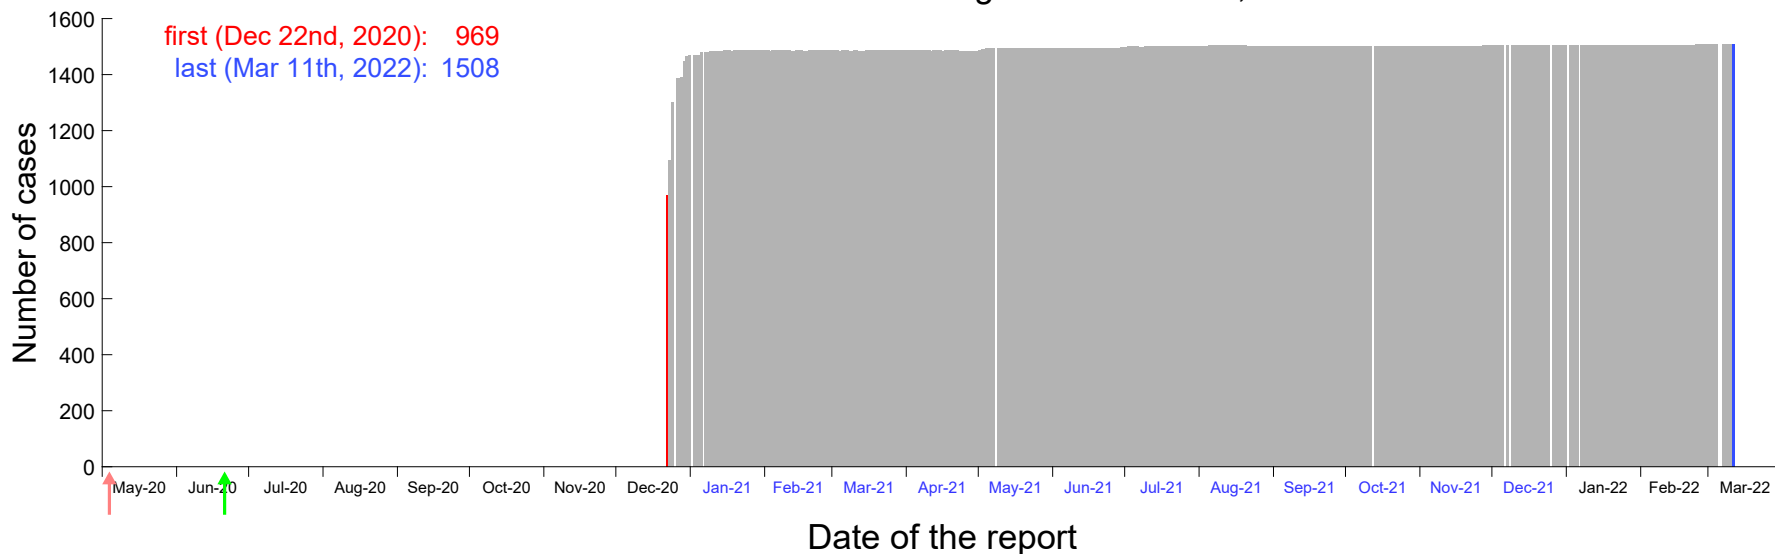

Evolution of the number of cases assigned to Dec 22nd, 2020 in Madrid

Evolution of the number of cases assigned to Dec 21st, 2020 in Madrid