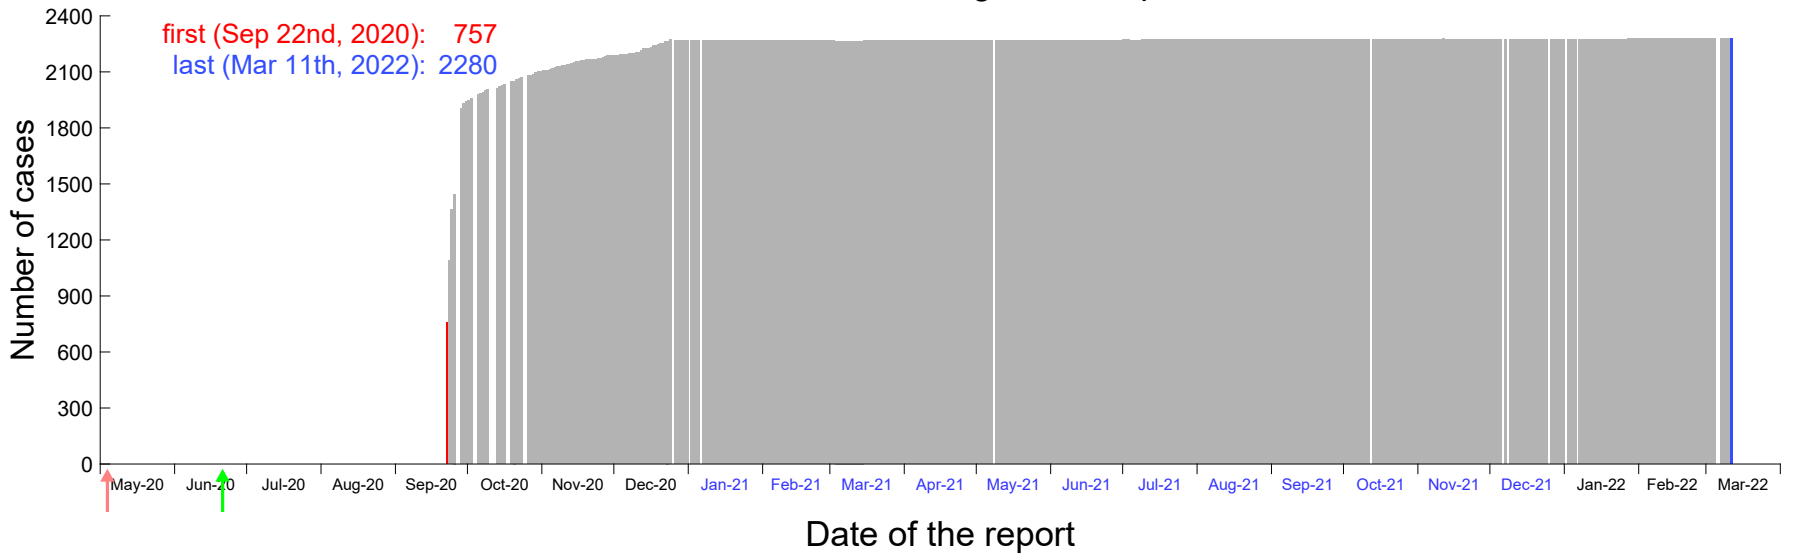

Evolution of the number of cases assigned to Sep 22nd, 2020 in Madrid

Evolution of the number of cases assigned to Sep 21st, 2020 in Madrid