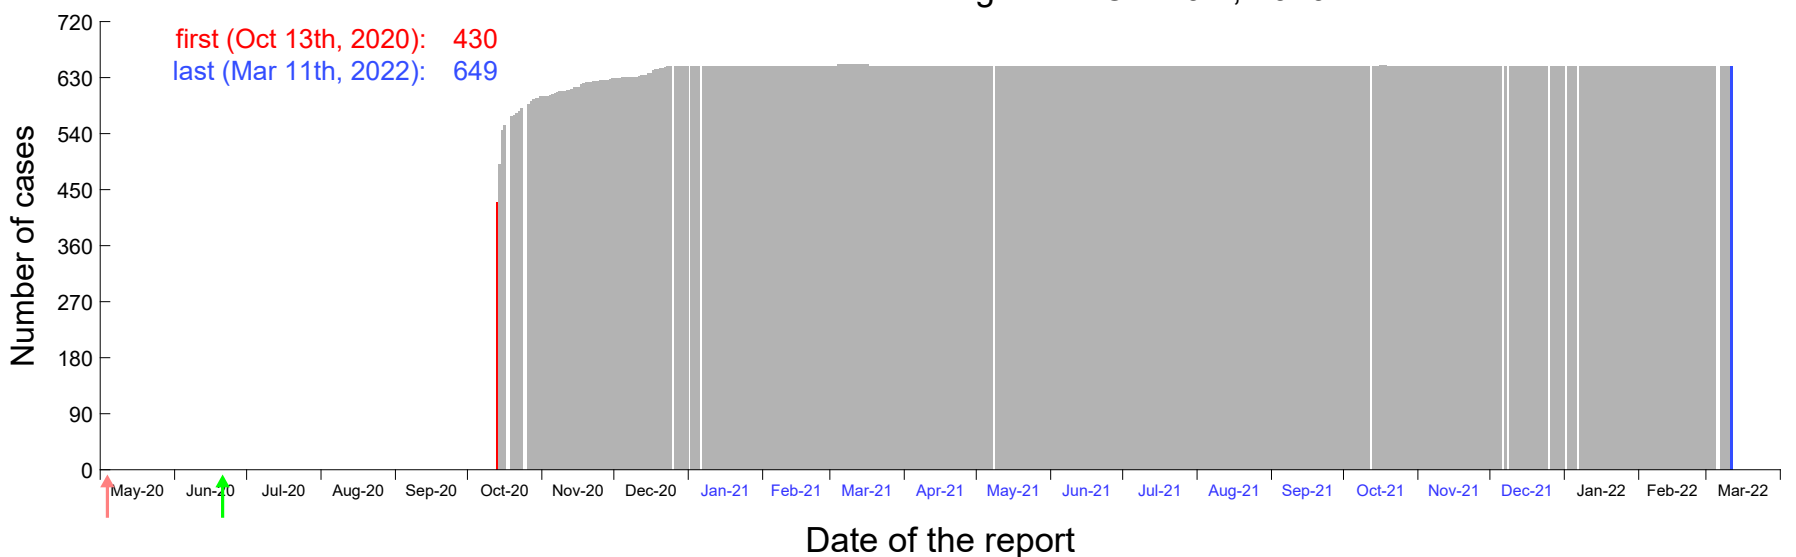

Evolution of the number of cases assigned to Oct 11th, 2020 in Madrid

Evolution of the number of cases assigned to Oct 10th, 2020 in Madrid