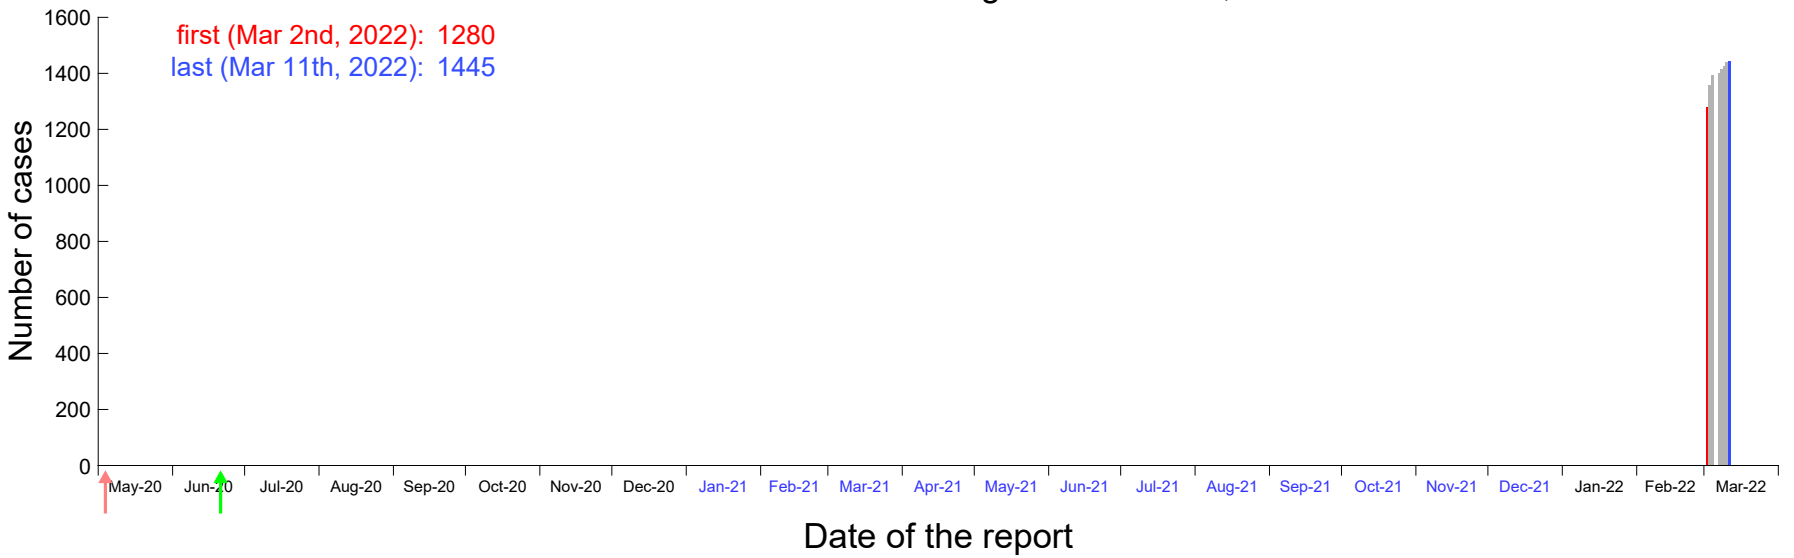

Evolution of the number of cases assigned to Mar 2nd, 2022 in Madrid

Evolution of the number of cases assigned to Mar 1st, 2022 in Madrid