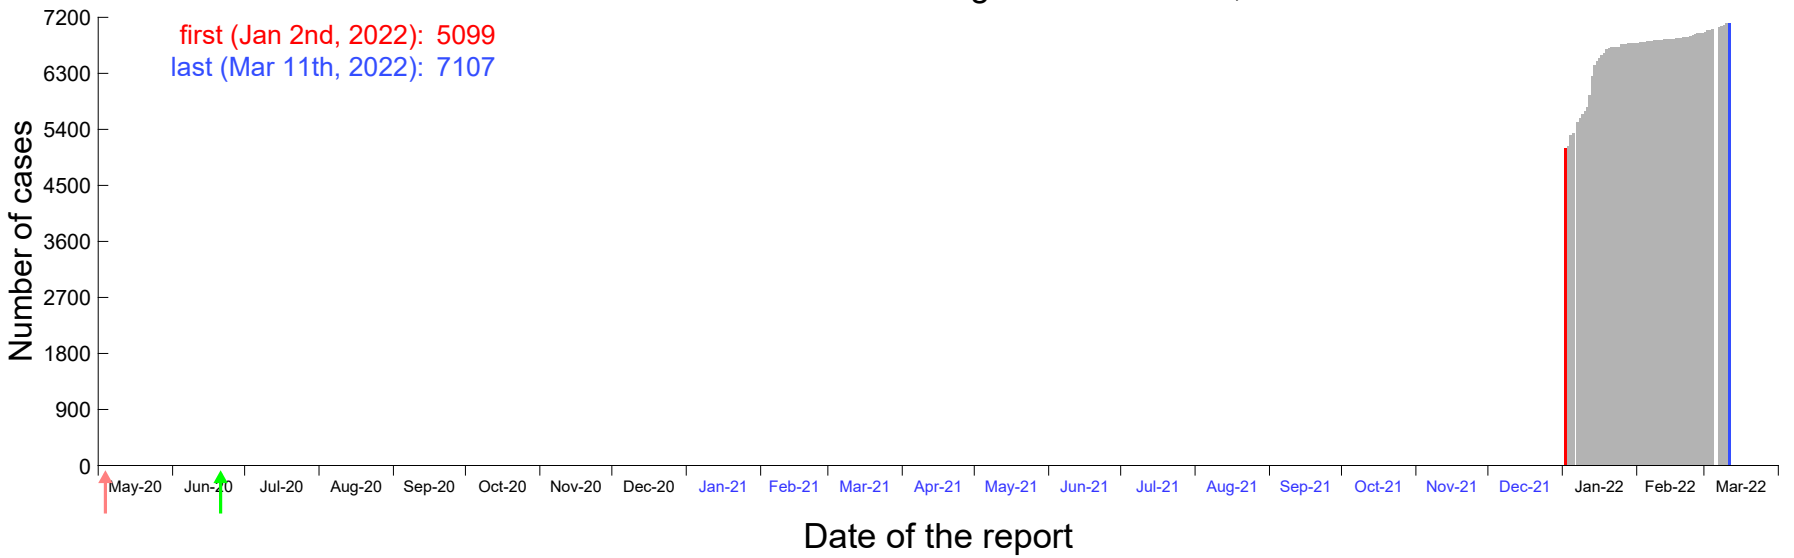

Evolution of the number of cases assigned to Jan 1st, 2022 in Madrid

Evolution of the number of cases assigned to Dec 31st, 2021 in Madrid