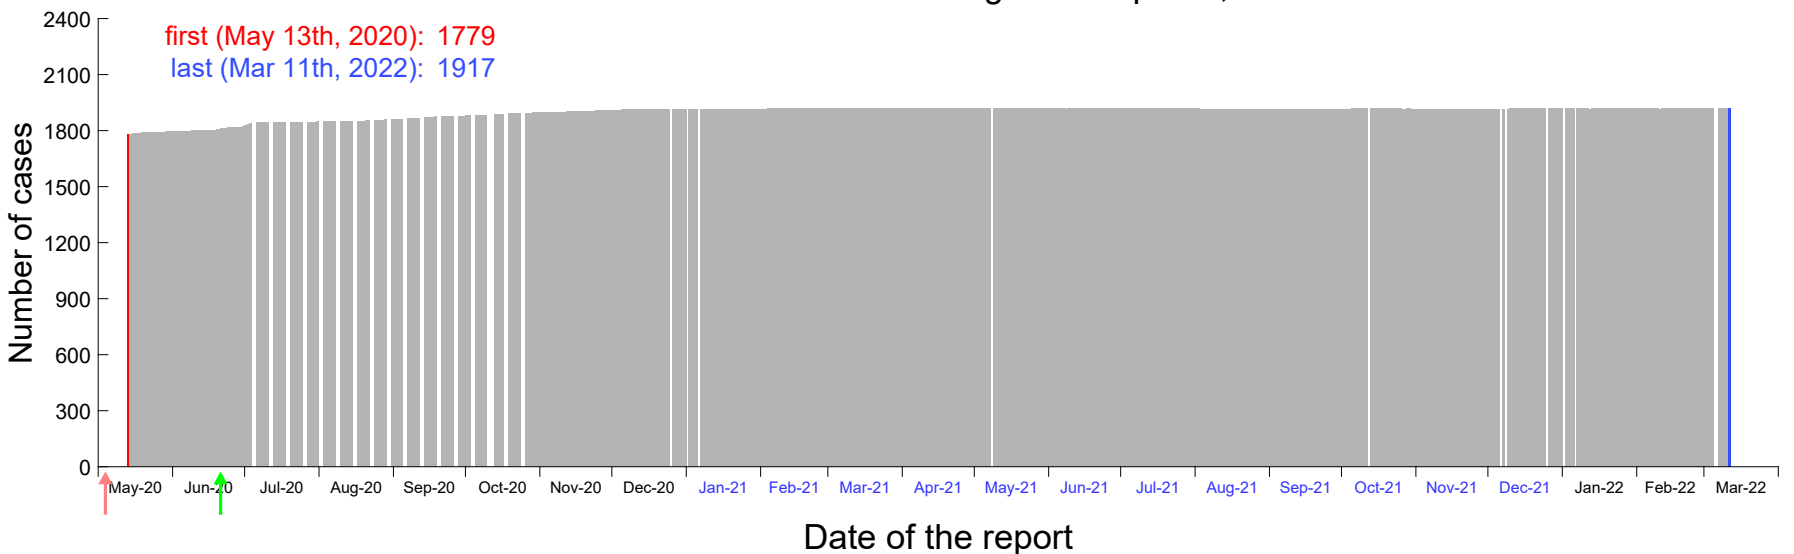

Evolution of the number of cases assigned to Mar 25th, 2020 in Madrid

Evolution of the number of cases assigned to Mar 26th, 2020 in Madrid

Evolution of the number of cases assigned to Mar 27th, 2020 in Madrid

Evolution of the number of cases assigned to Mar 28th, 2020 in Madrid

Evolution of the number of cases assigned to Mar 29th, 2020 in Madrid

Evolution of the number of cases assigned to Mar 30th, 2020 in Madrid

Evolution of the number of cases assigned to Mar 31st, 2020 in Madrid

Evolution of the number of cases assigned to Apr 1st, 2020 in Madrid

Evolution of the number of cases assigned to Apr 2nd, 2020 in Madrid