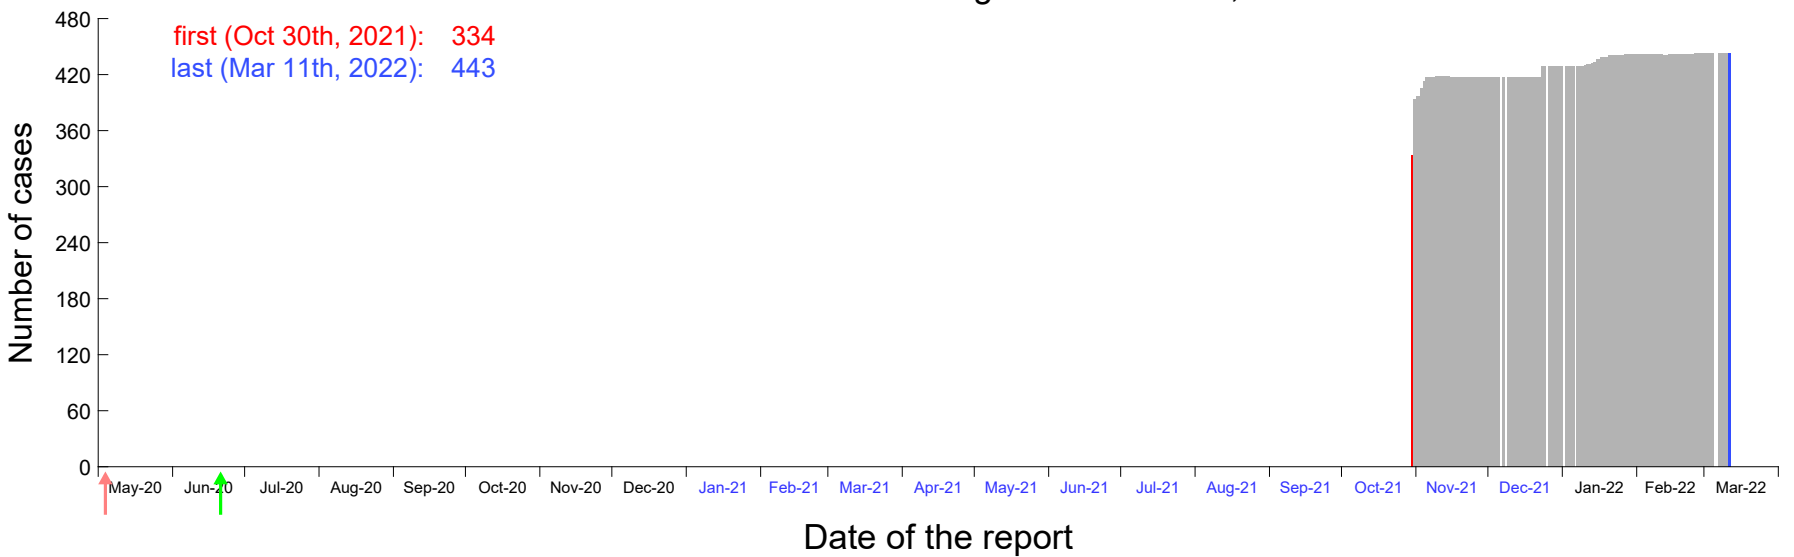

Evolution of the number of cases assigned to Oct 30th, 2021 in Madrid

Evolution of the number of cases assigned to Oct 29th, 2021 in Madrid