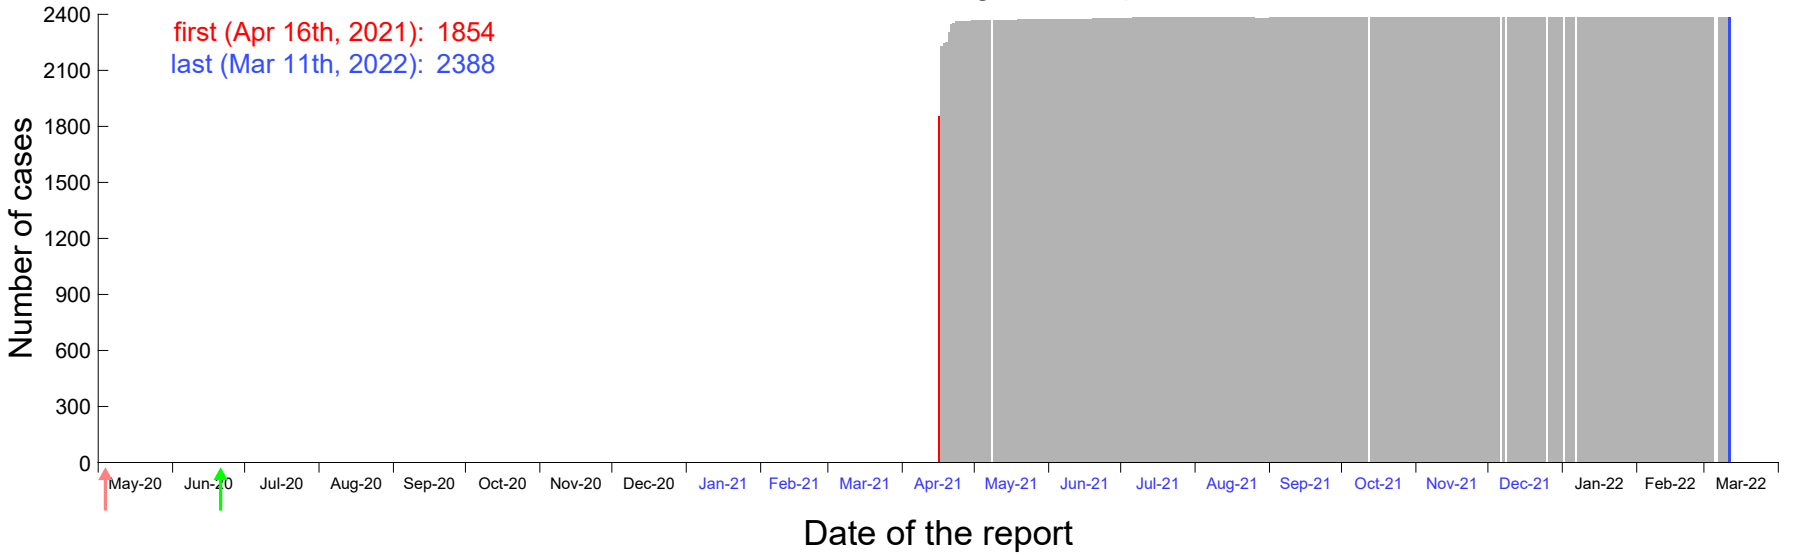

Evolution of the number of cases assigned to Apr 16th, 2021 in Madrid

Evolution of the number of cases assigned to Apr 15th, 2021 in Madrid