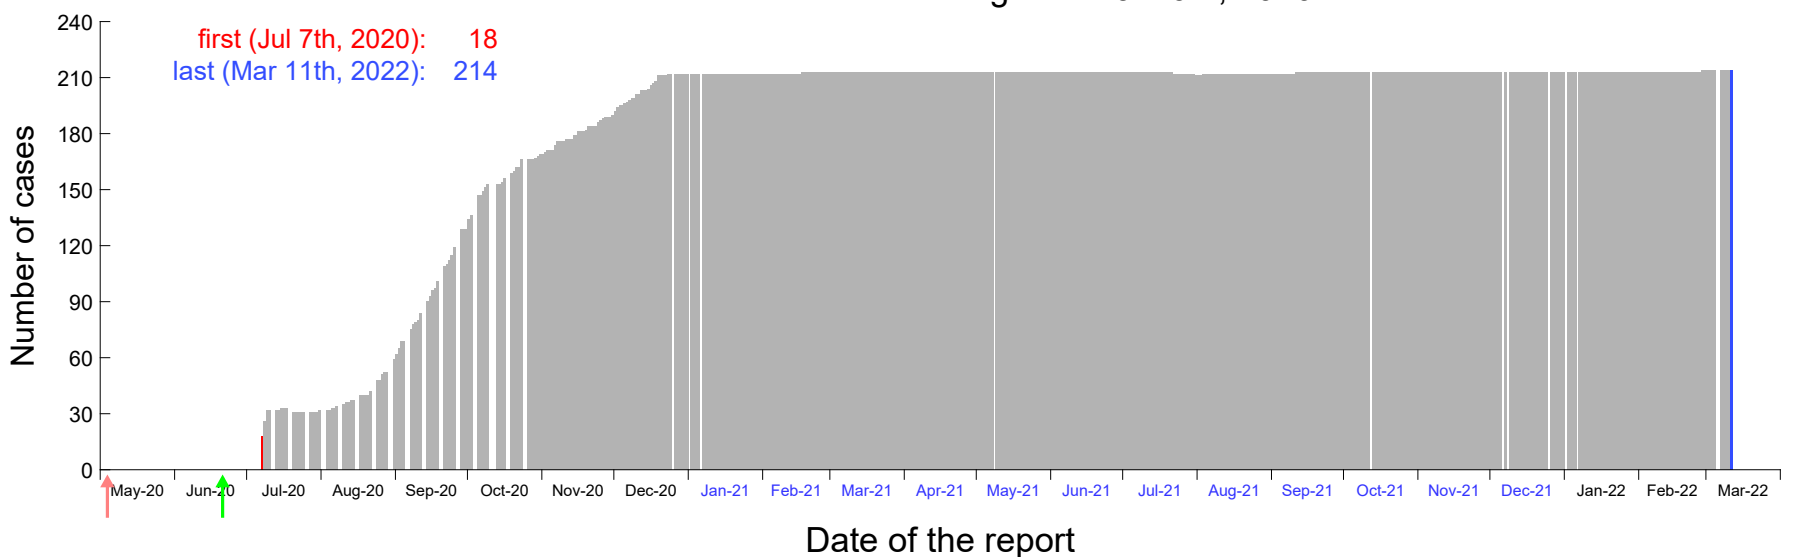

Evolution of the number of cases assigned to Jun 29th, 2020 in Madrid

Evolution of the number of cases assigned to Jun 30th, 2020 in Madrid

Evolution of the number of cases assigned to Jul 1st, 2020 in Madrid

Evolution of the number of cases assigned to Jul 2nd, 2020 in Madrid

Evolution of the number of cases assigned to Jul 3rd, 2020 in Madrid

Evolution of the number of cases assigned to Jul 4th, 2020 in Madrid

Evolution of the number of cases assigned to Jul 5th, 2020 in Madrid

Evolution of the number of cases assigned to Jul 6th, 2020 in Madrid

Evolution of the number of cases assigned to Jul 7th, 2020 in Madrid