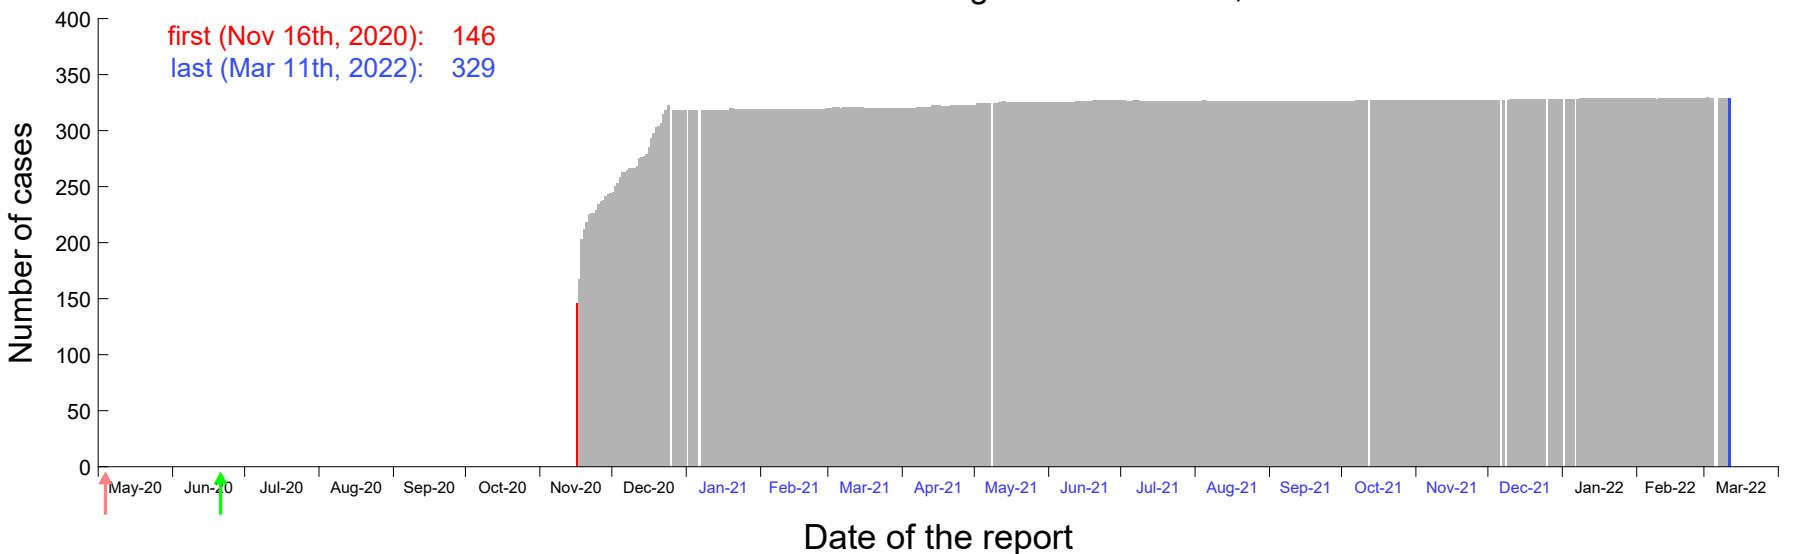

Evolution of the number of cases assigned to Nov 16th, 2020 in Madrid

Evolution of the number of cases assigned to Nov 15th, 2020 in Madrid