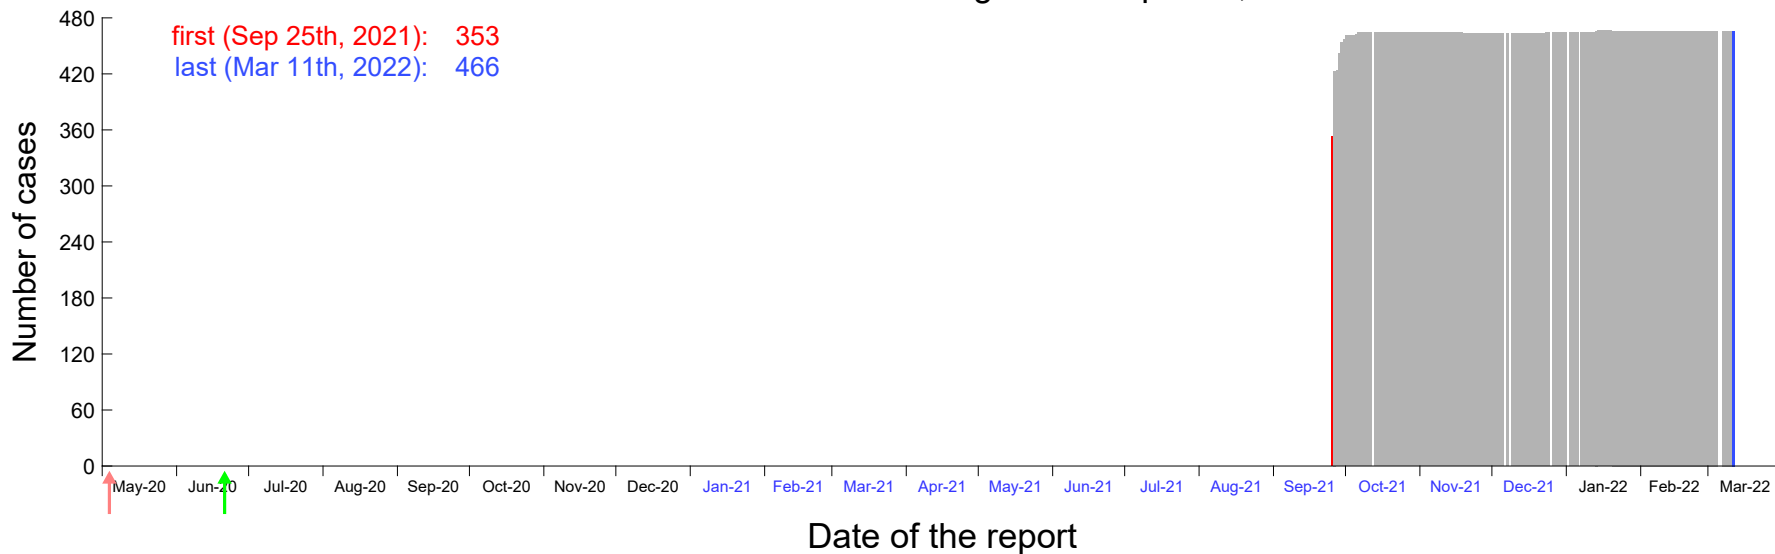

Evolution of the number of cases assigned to Sep 22nd, 2021 in Madrid

Evolution of the number of cases assigned to Sep 23rd, 2021 in Madrid

Evolution of the number of cases assigned to Sep 24th, 2021 in Madrid