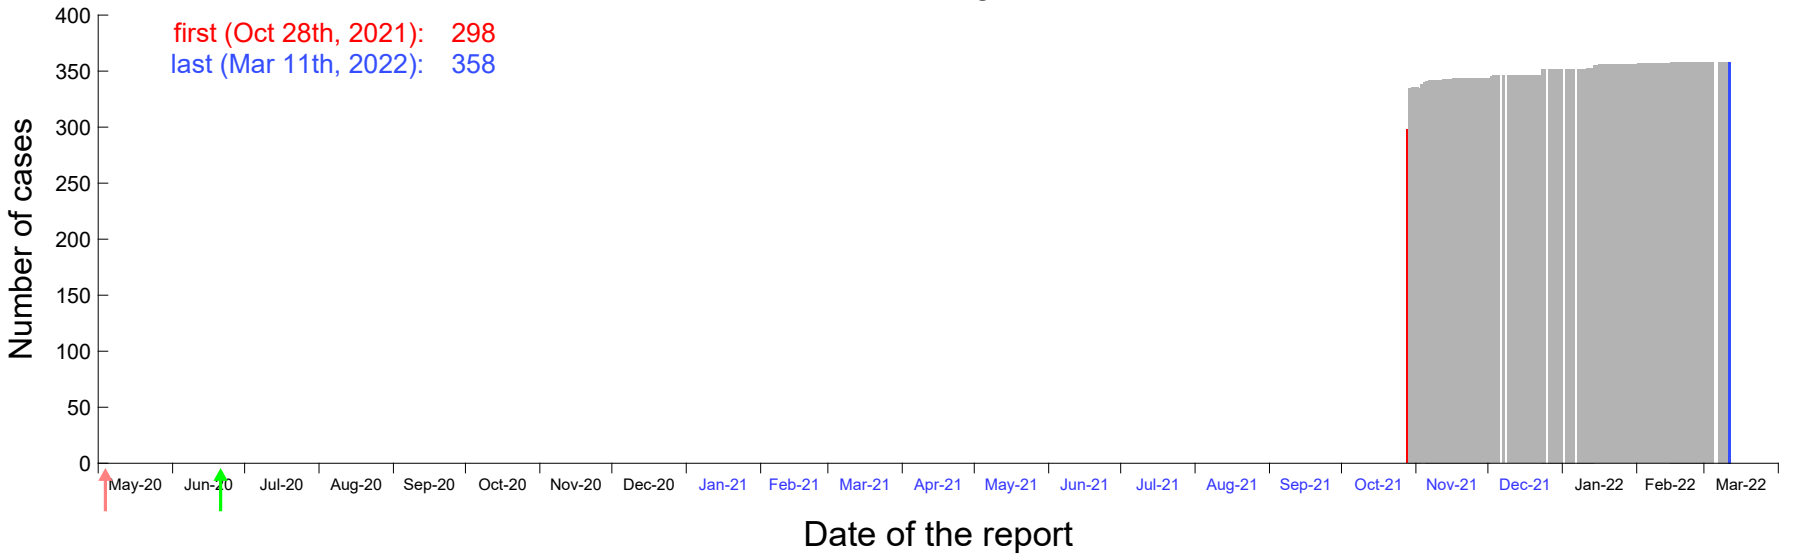

Evolution of the number of cases assigned to Oct 28th, 2021 in Madrid

Evolution of the number of cases assigned to Oct 27th, 2021 in Madrid