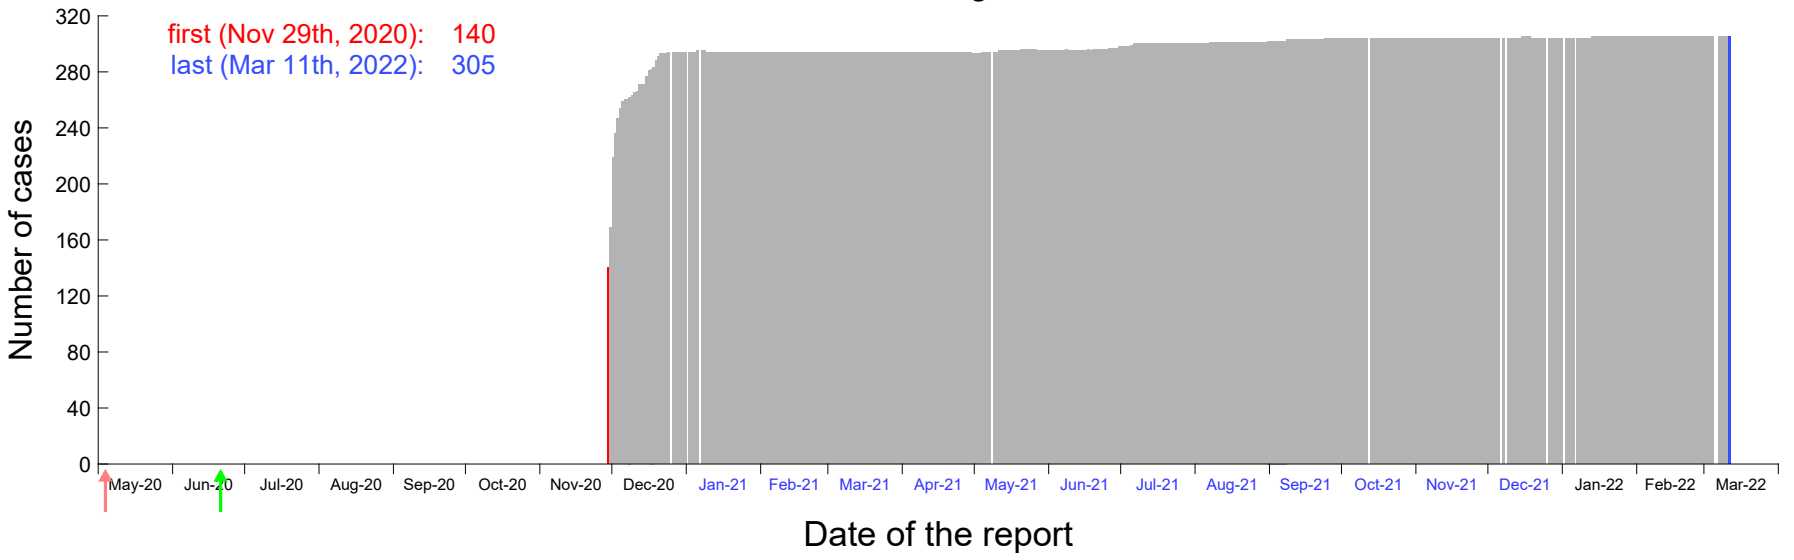

Evolution of the number of cases assigned to Nov 29th, 2020 in Madrid

Evolution of the number of cases assigned to Nov 28th, 2020 in Madrid