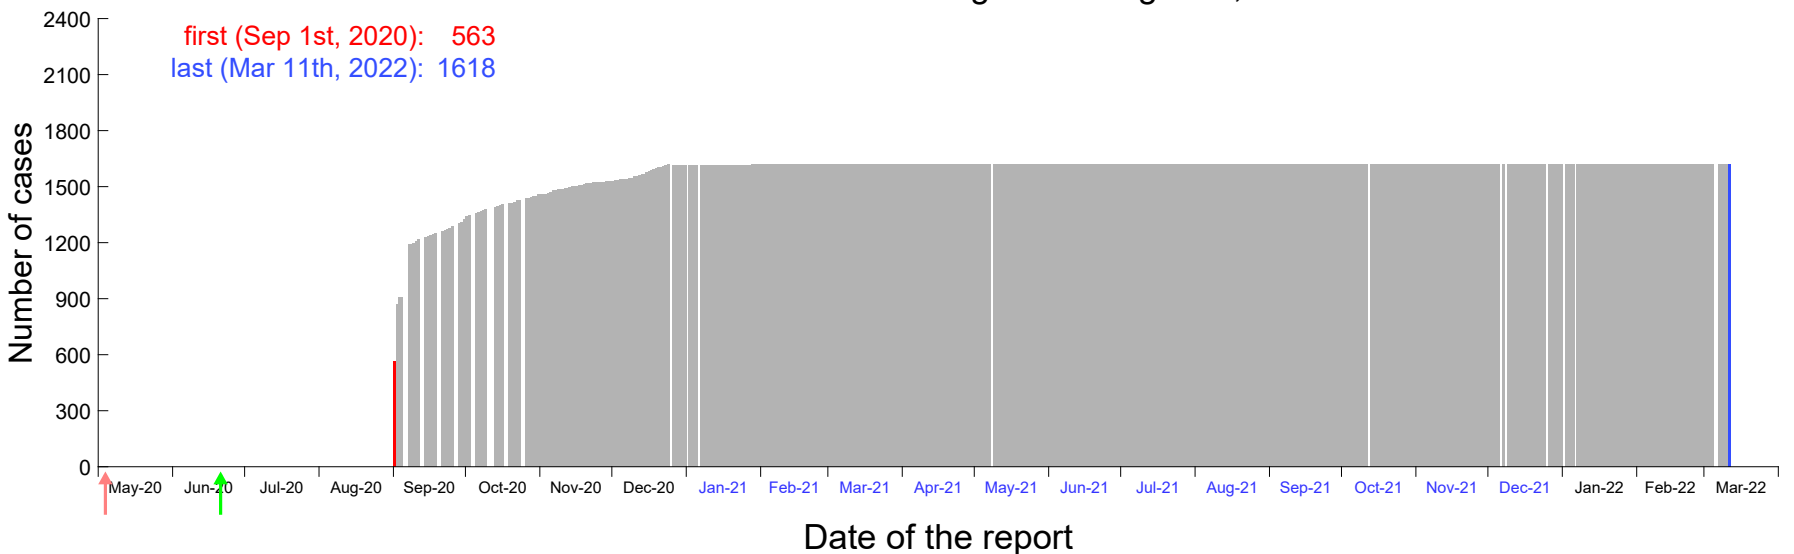

Evolution of the number of cases assigned to Sep 1st, 2020 in Madrid

Evolution of the number of cases assigned to Aug 31st, 2020 in Madrid