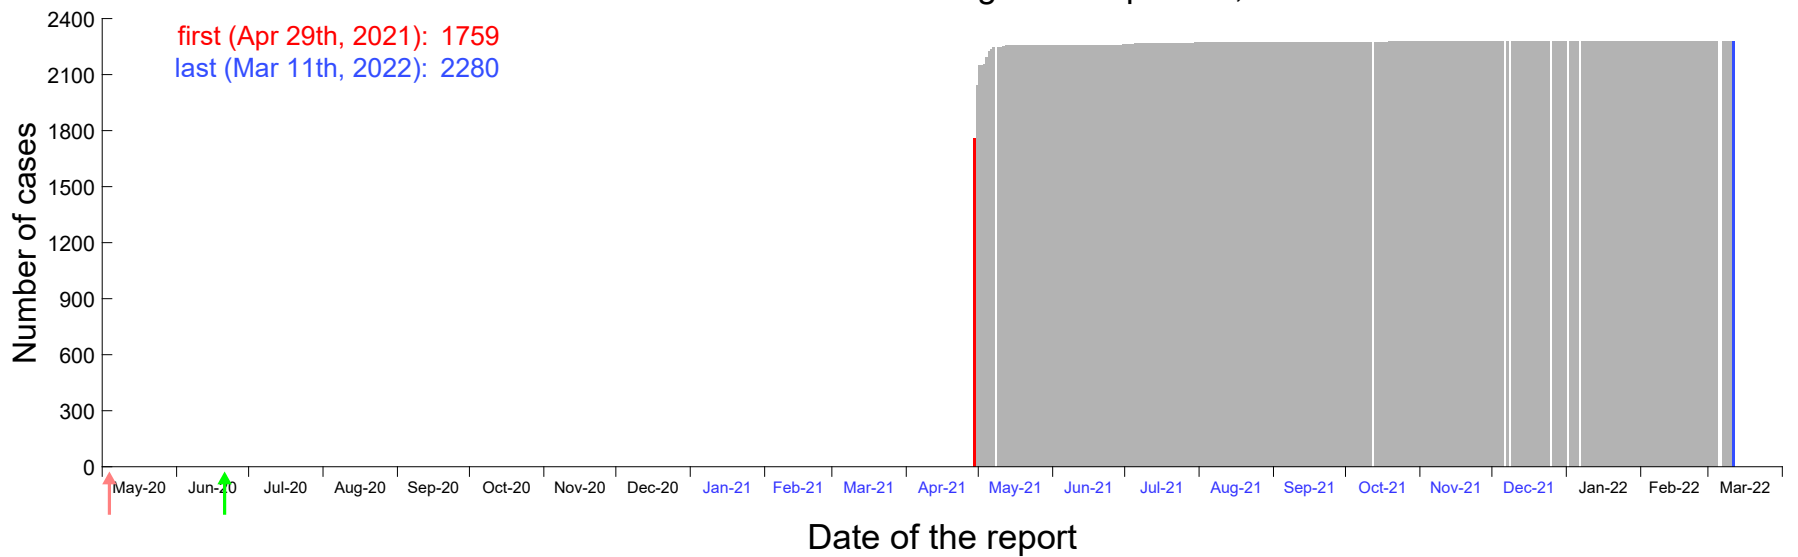

Evolution of the number of cases assigned to Apr 29th, 2021 in Madrid

Evolution of the number of cases assigned to Apr 28th, 2021 in Madrid