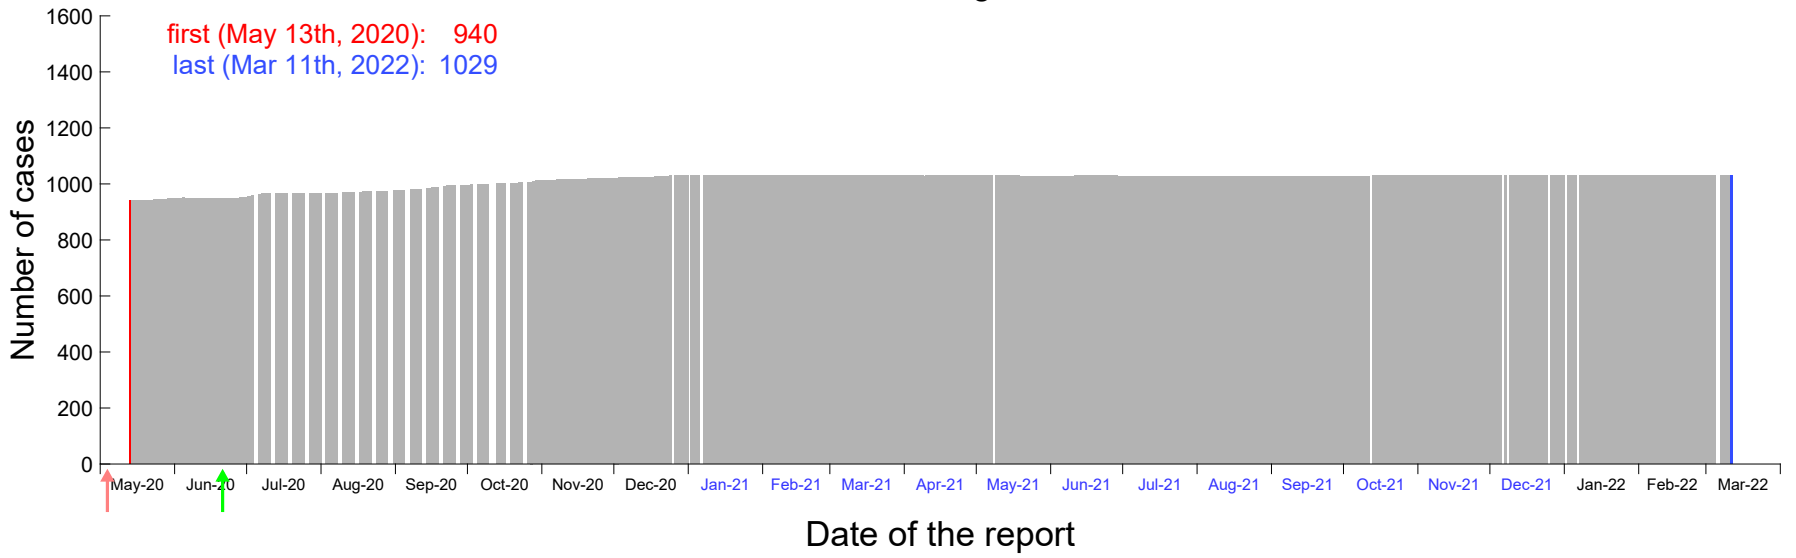

Evolution of the number of cases assigned to Mar 7th, 2020 in Madrid

Evolution of the number of cases assigned to Mar 8th, 2020 in Madrid

Evolution of the number of cases assigned to Mar 9th, 2020 in Madrid

Evolution of the number of cases assigned to Mar 10th, 2020 in Madrid

Evolution of the number of cases assigned to Mar 11th, 2020 in Madrid

Evolution of the number of cases assigned to Mar 12th, 2020 in Madrid

Evolution of the number of cases assigned to Mar 13th, 2020 in Madrid

Evolution of the number of cases assigned to Mar 14th, 2020 in Madrid

Evolution of the number of cases assigned to Mar 15th, 2020 in Madrid

Evolution of the number of cases assigned to Mar 16th, 2020 in Madrid

Evolution of the number of cases assigned to Mar 17th, 2020 in Madrid

Evolution of the number of cases assigned to Mar 18th, 2020 in Madrid