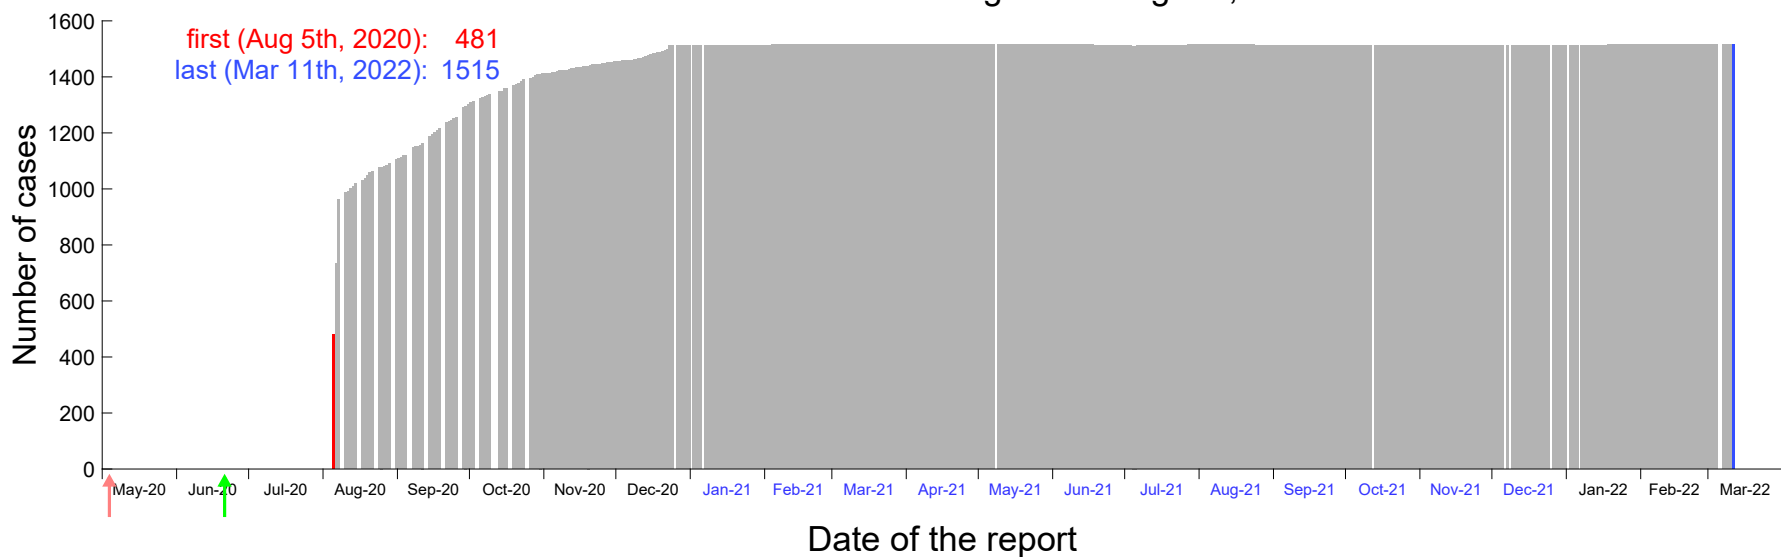

Evolution of the number of cases assigned to Aug 5th, 2020 in Madrid

Evolution of the number of cases assigned to Aug 4th, 2020 in Madrid