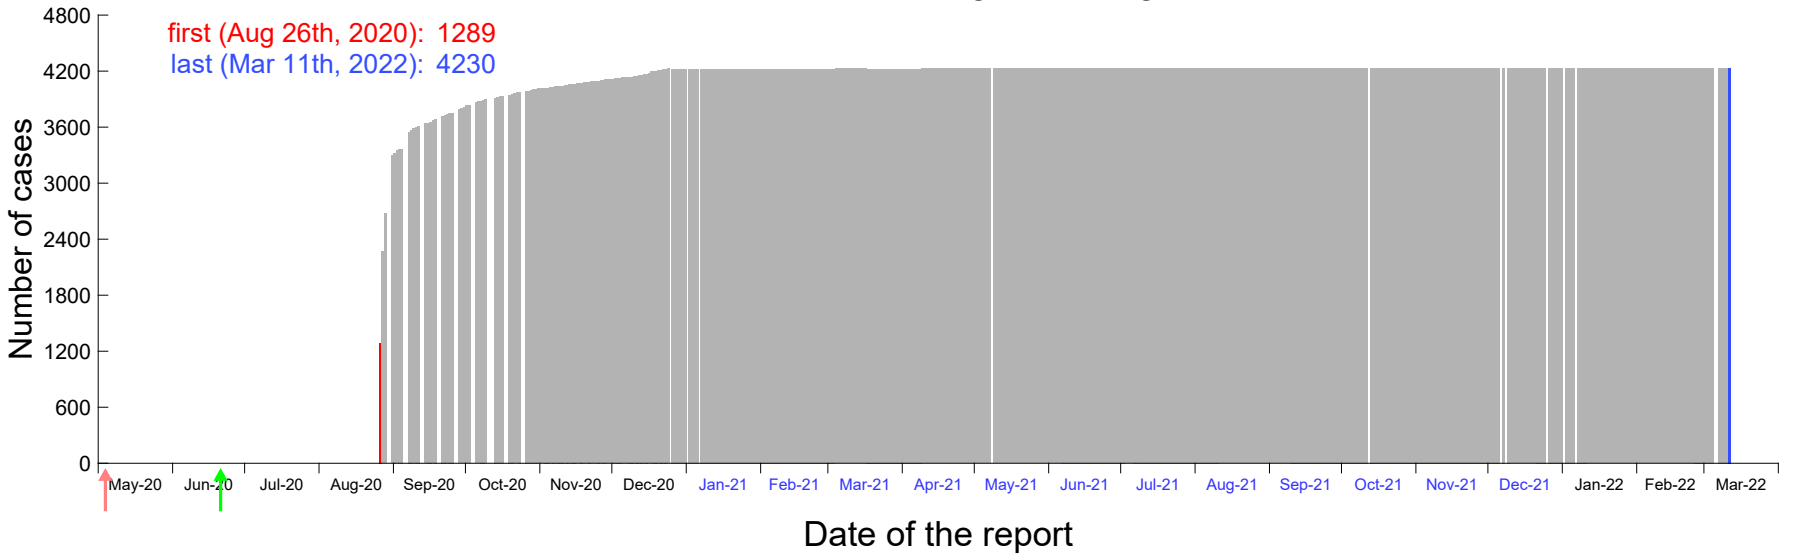

Evolution of the number of cases assigned to Aug 26th, 2020 in Madrid

Evolution of the number of cases assigned to Aug 25th, 2020 in Madrid