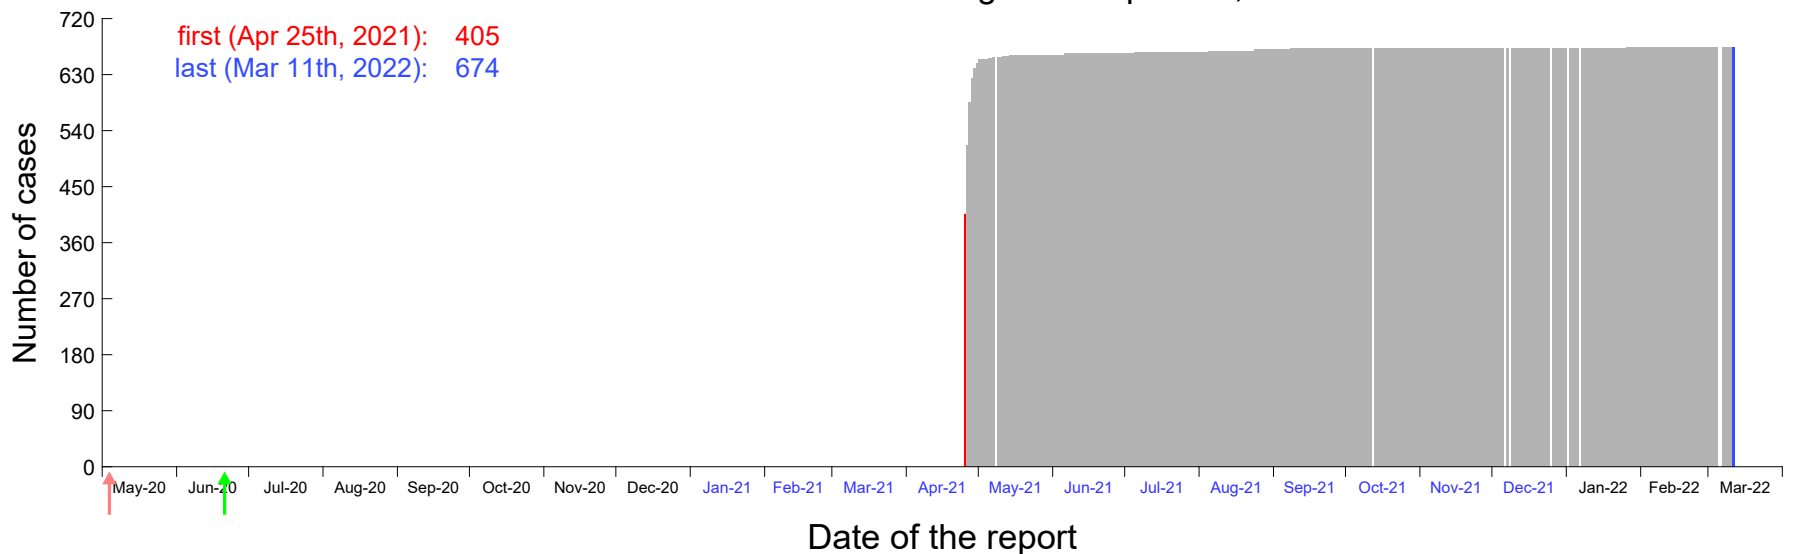

Evolution of the number of cases assigned to Apr 25th, 2021 in Madrid

Evolution of the number of cases assigned to Apr 24th, 2021 in Madrid