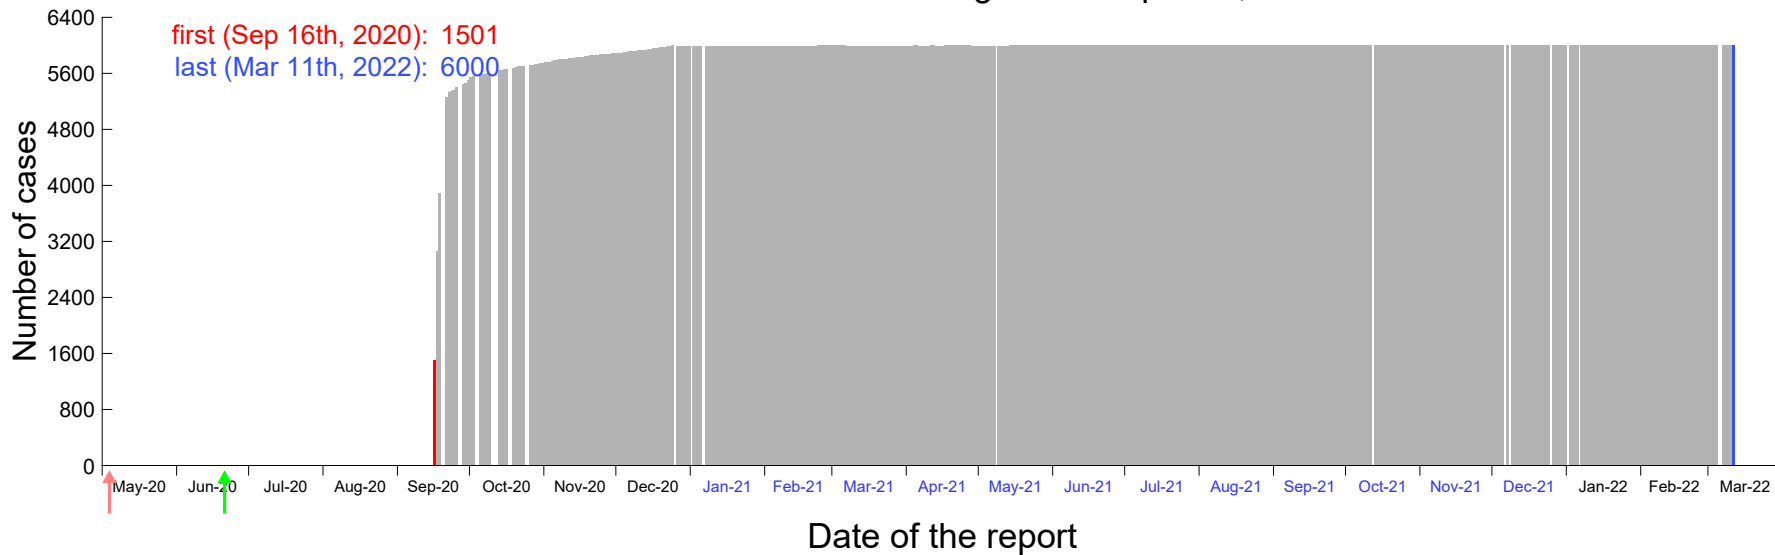

Evolution of the number of cases assigned to Sep 16th, 2020 in Madrid

Evolution of the number of cases assigned to Sep 15th, 2020 in Madrid