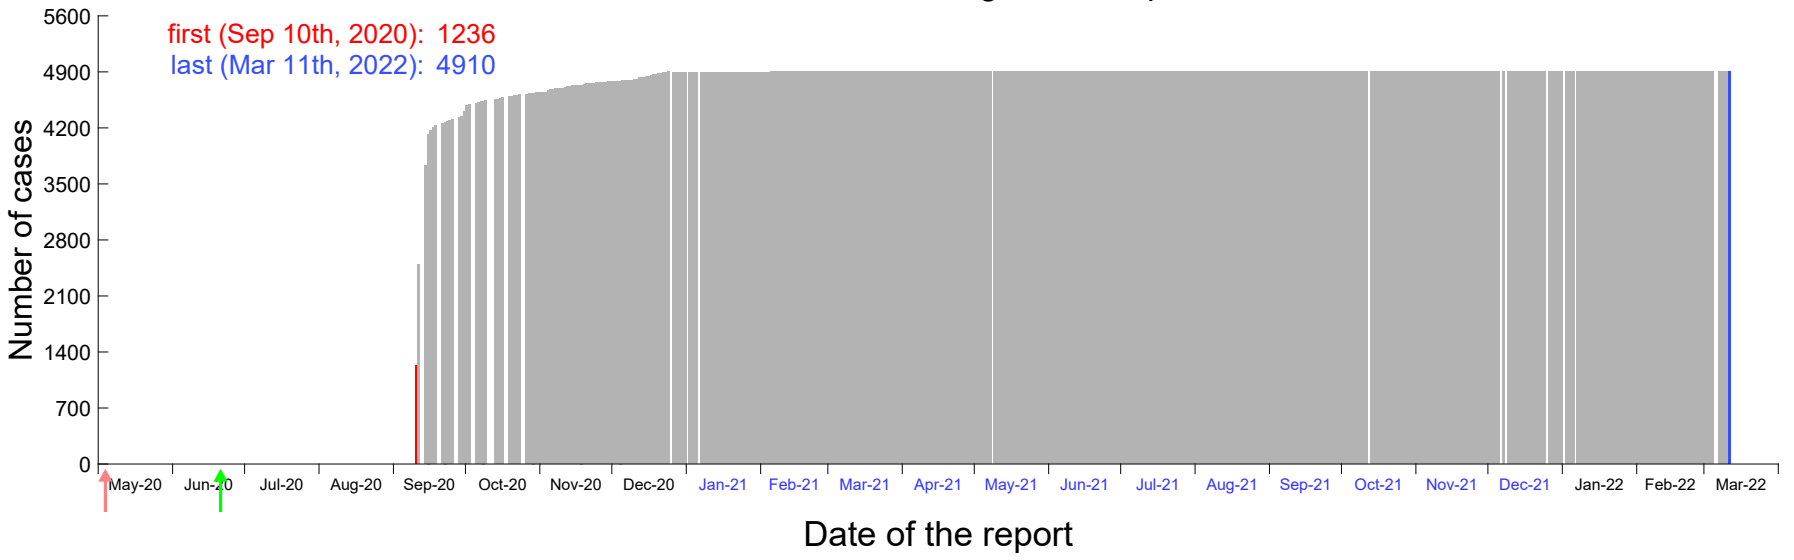

Evolution of the number of cases assigned to Sep 10th, 2020 in Madrid

Evolution of the number of cases assigned to Sep 9th, 2020 in Madrid