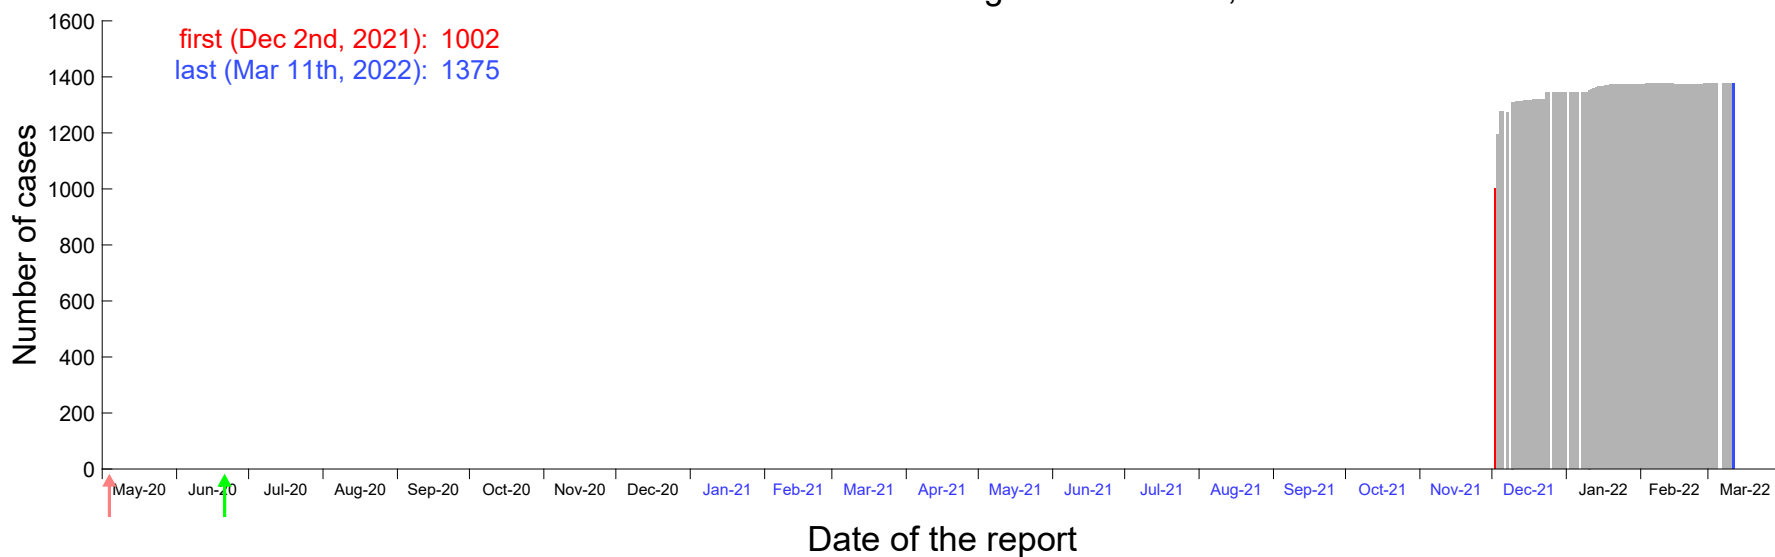

Evolution of the number of cases assigned to Dec 2nd, 2021 in Madrid

Evolution of the number of cases assigned to Dec 1st, 2021 in Madrid