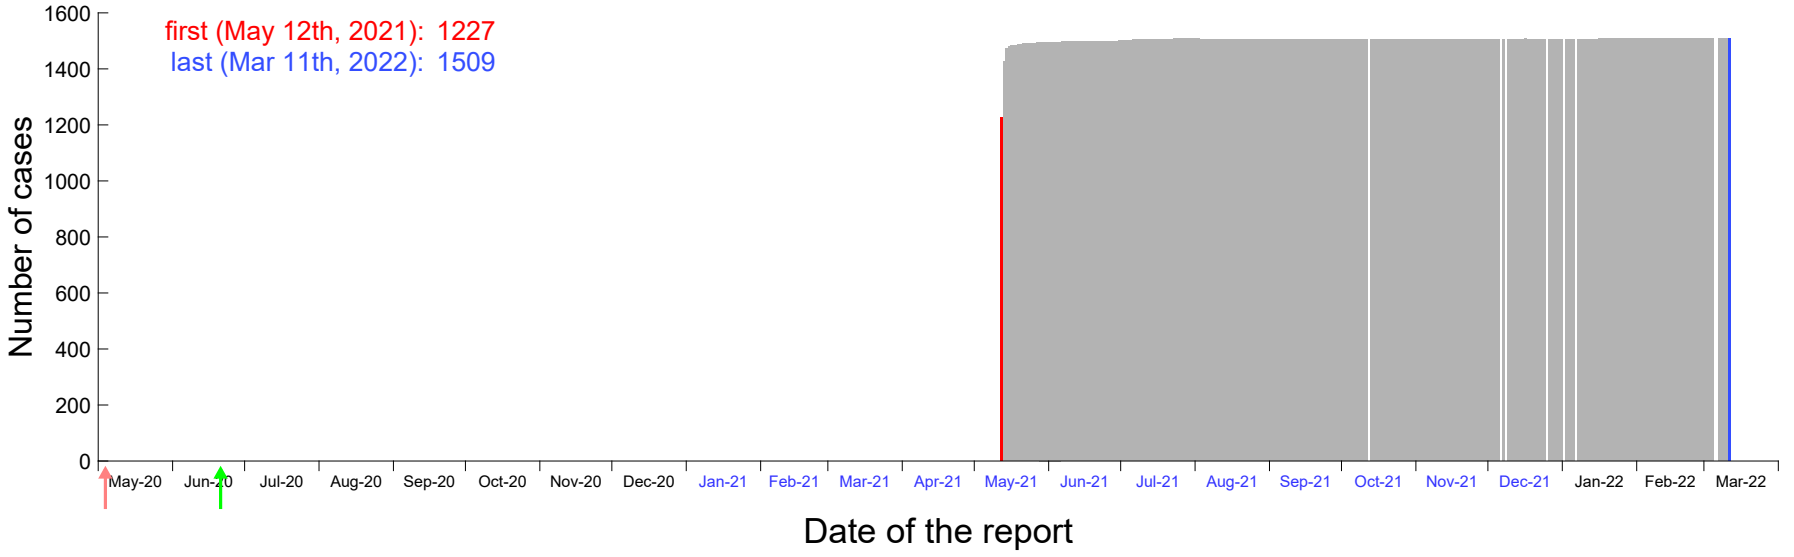

Evolution of the number of cases assigned to May 12th, 2021 in Madrid

Evolution of the number of cases assigned to May 11th, 2021 in Madrid