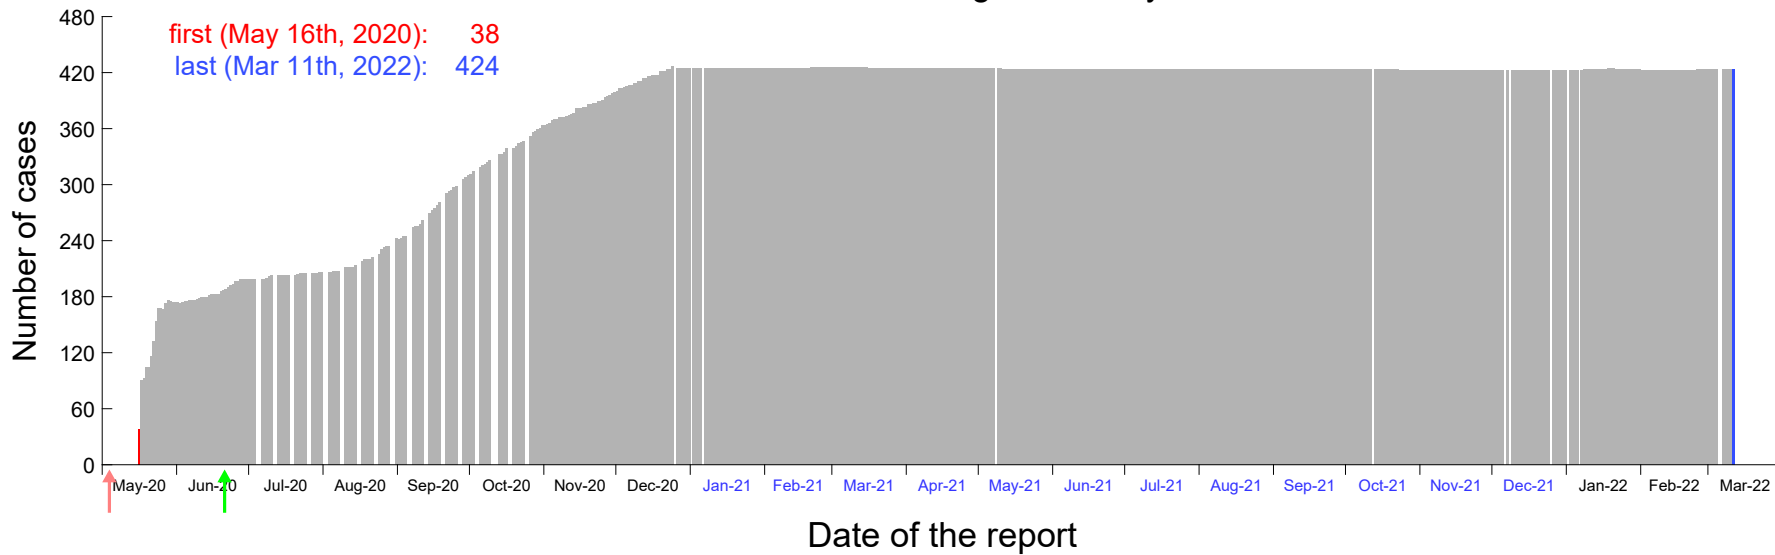

Evolution of the number of cases assigned to May 9th, 2020 in Madrid

Evolution of the number of cases assigned to May 10th, 2020 in Madrid

Evolution of the number of cases assigned to May 11th, 2020 in Madrid

Evolution of the number of cases assigned to May 12th, 2020 in Madrid

Evolution of the number of cases assigned to May 13th, 2020 in Madrid

Evolution of the number of cases assigned to May 14th, 2020 in Madrid

Evolution of the number of cases assigned to May 15th, 2020 in Madrid

Evolution of the number of cases assigned to May 16th, 2020 in Madrid

Evolution of the number of cases assigned to May 17th, 2020 in Madrid