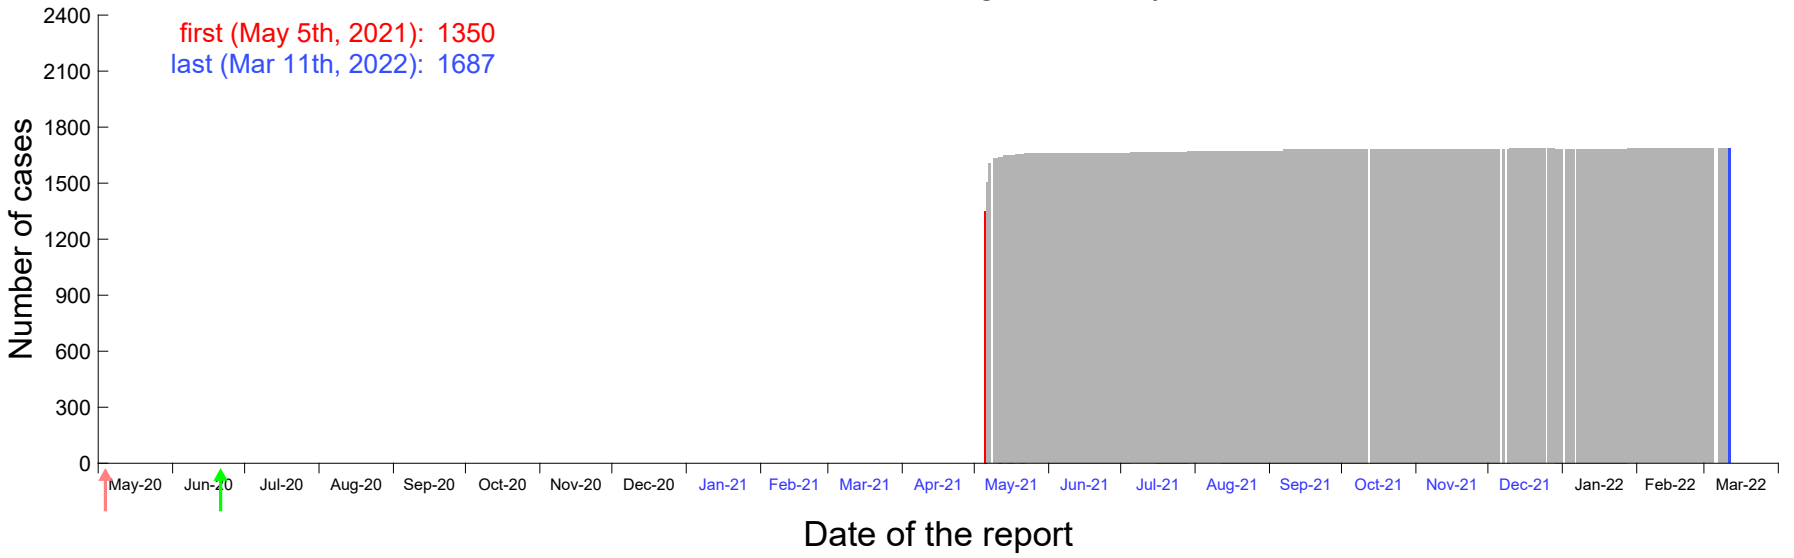

Evolution of the number of cases assigned to May 5th, 2021 in Madrid

Evolution of the number of cases assigned to May 4th, 2021 in Madrid