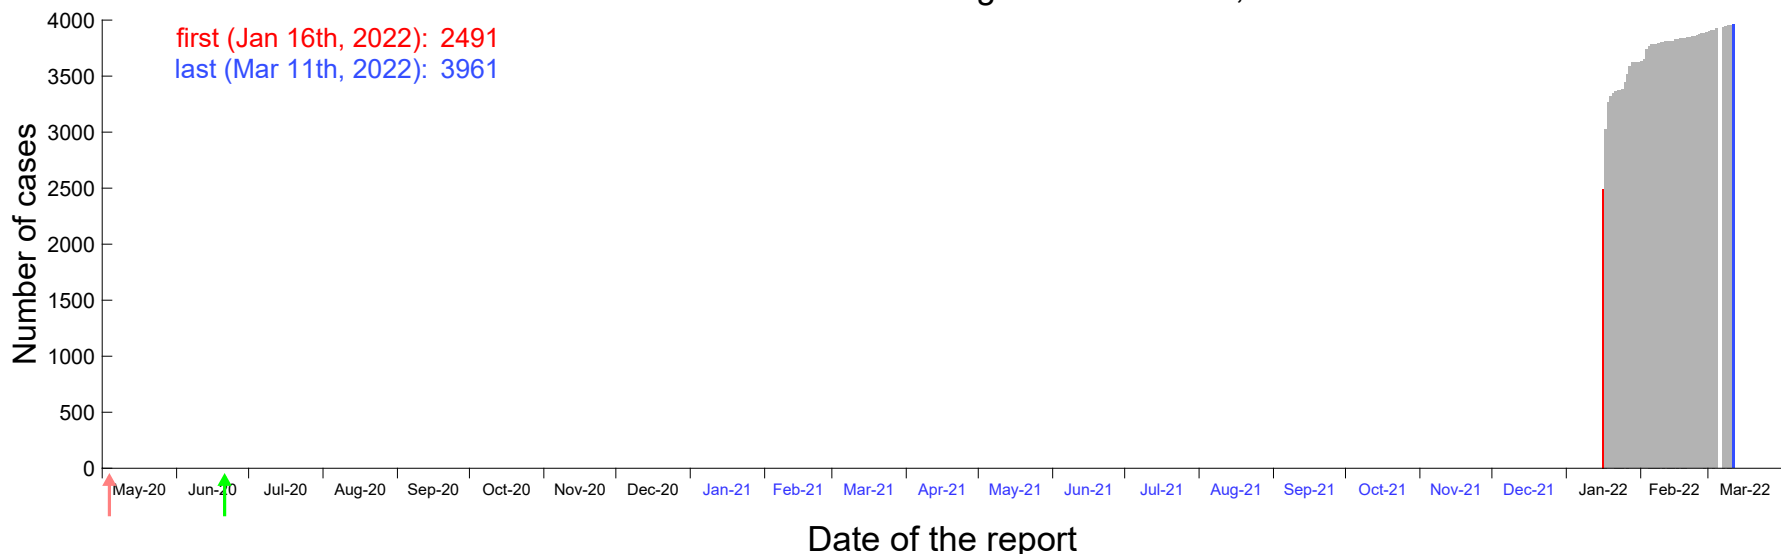

Evolution of the number of cases assigned to Jan 16th, 2022 in Madrid

Evolution of the number of cases assigned to Jan 15th, 2022 in Madrid