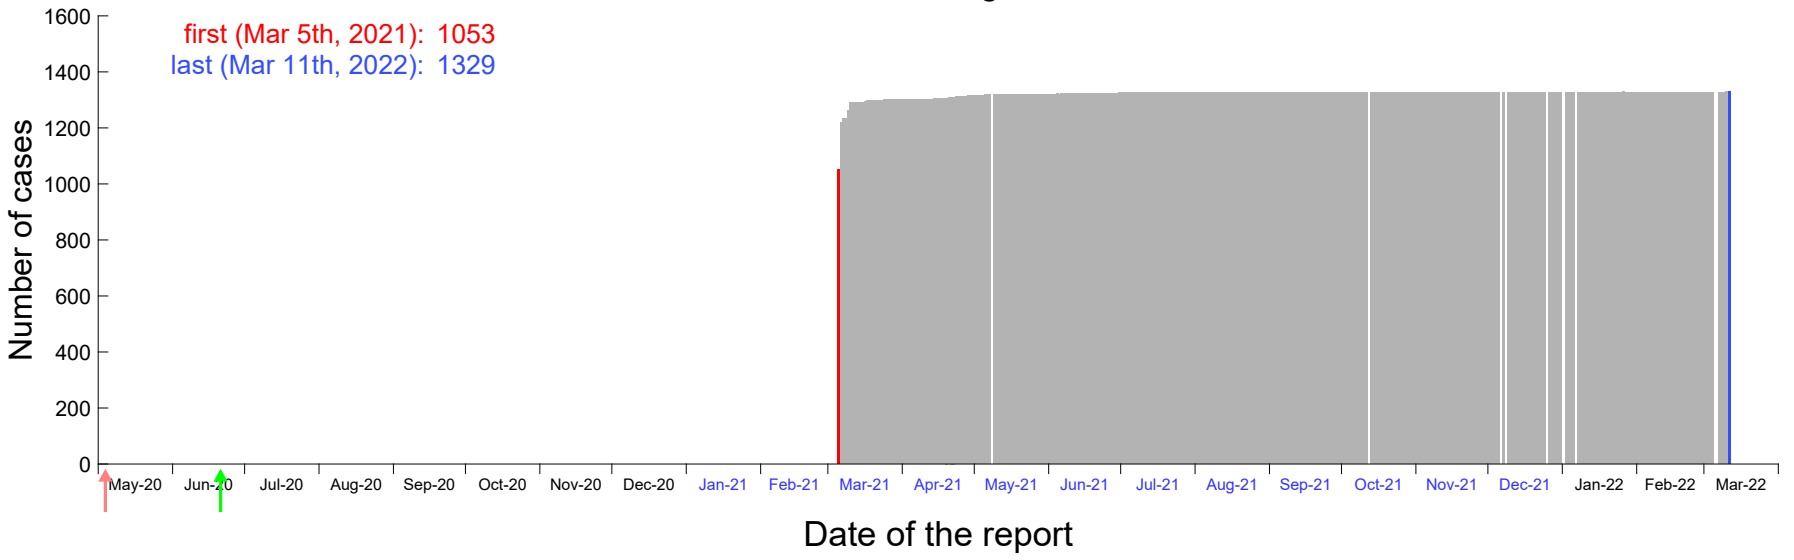

Evolution of the number of cases assigned to Mar 5th, 2021 in Madrid

Evolution of the number of cases assigned to Mar 4th, 2021 in Madrid