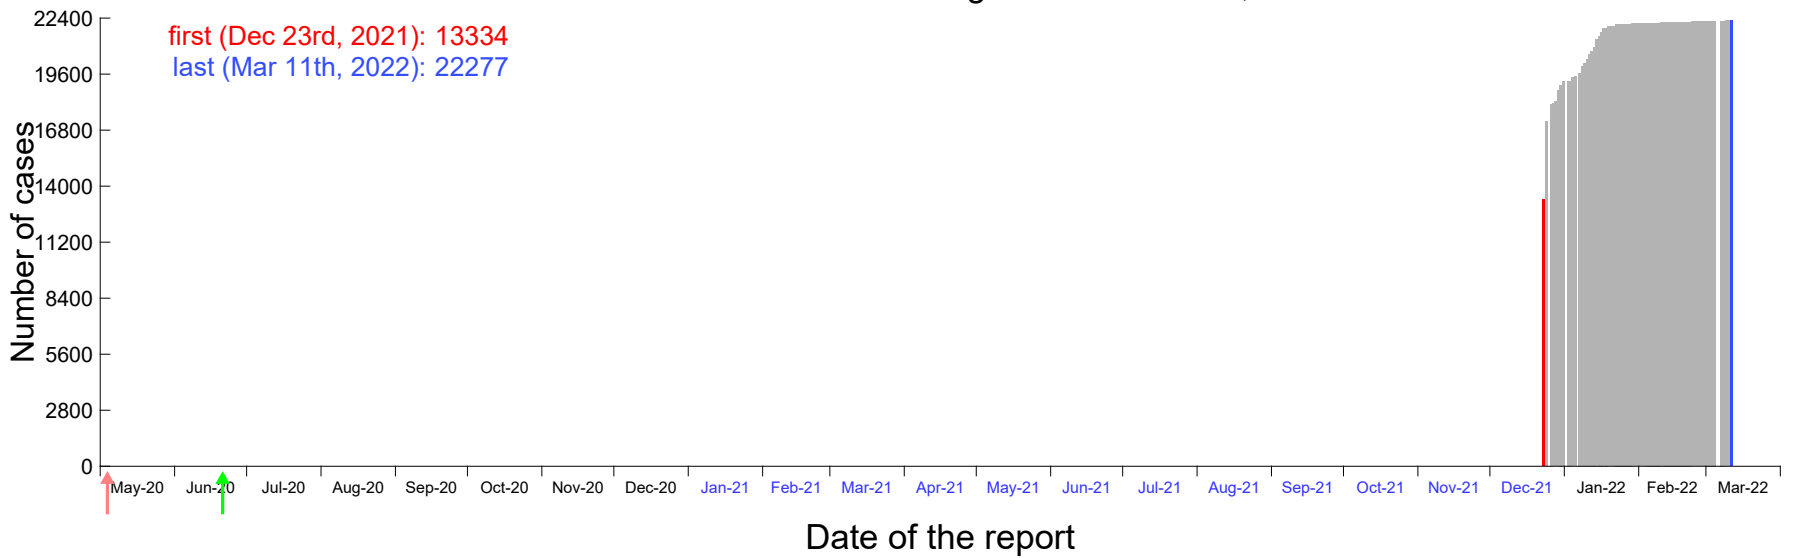

Evolution of the number of cases assigned to Dec 23rd, 2021 in Madrid

Evolution of the number of cases assigned to Dec 22nd, 2021 in Madrid