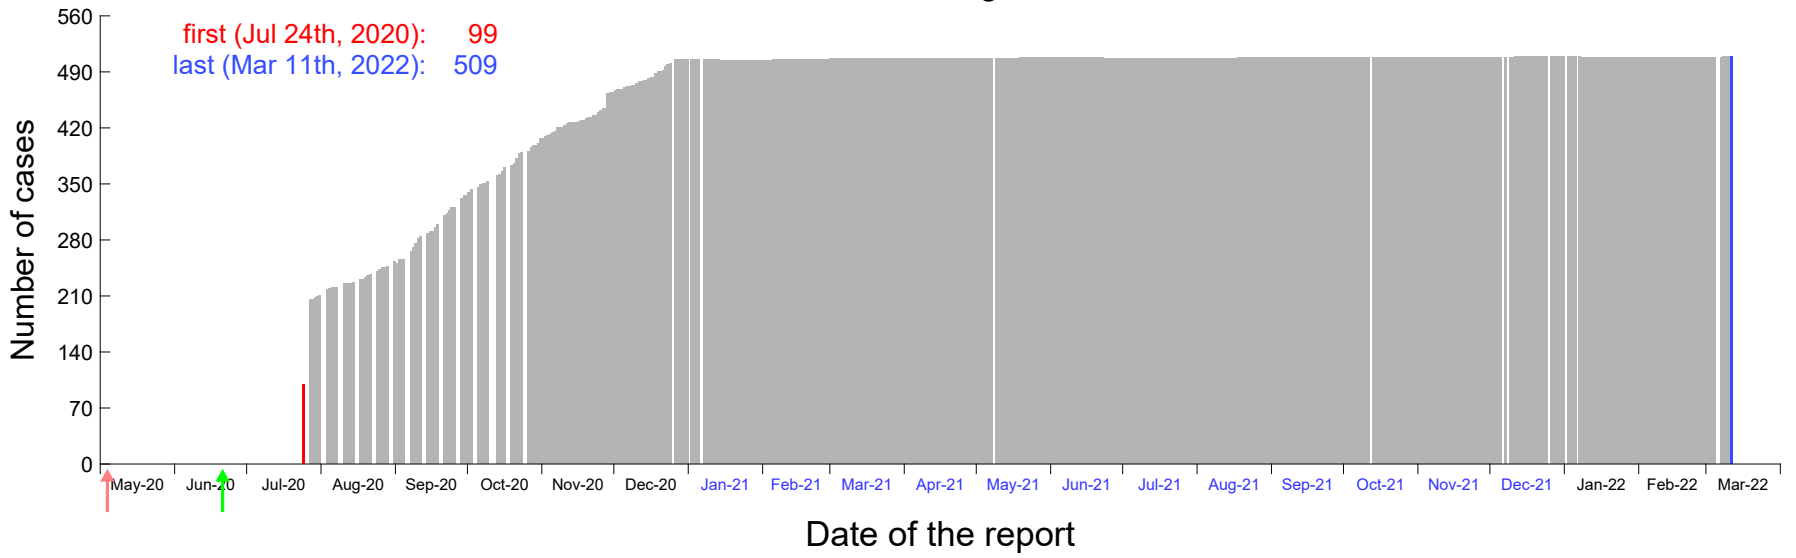

Evolution of the number of cases assigned to Jul 20th, 2020 in Madrid

Evolution of the number of cases assigned to Jul 21st, 2020 in Madrid

Evolution of the number of cases assigned to Jul 22nd, 2020 in Madrid

Evolution of the number of cases assigned to Jul 23rd, 2020 in Madrid

Evolution of the number of cases assigned to Jul 24th, 2020 in Madrid

Evolution of the number of cases assigned to Jul 25th, 2020 in Madrid