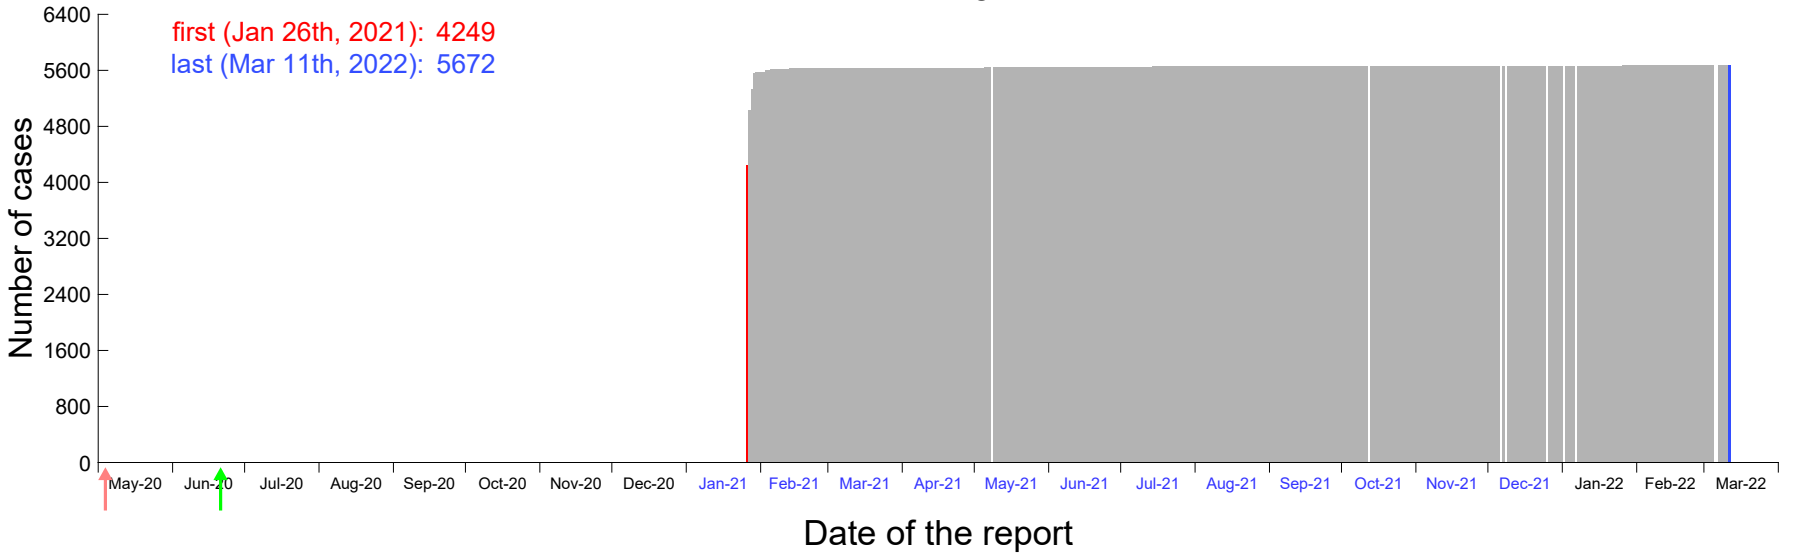

Evolution of the number of cases assigned to Jan 26th, 2021 in Madrid

Evolution of the number of cases assigned to Jan 25th, 2021 in Madrid