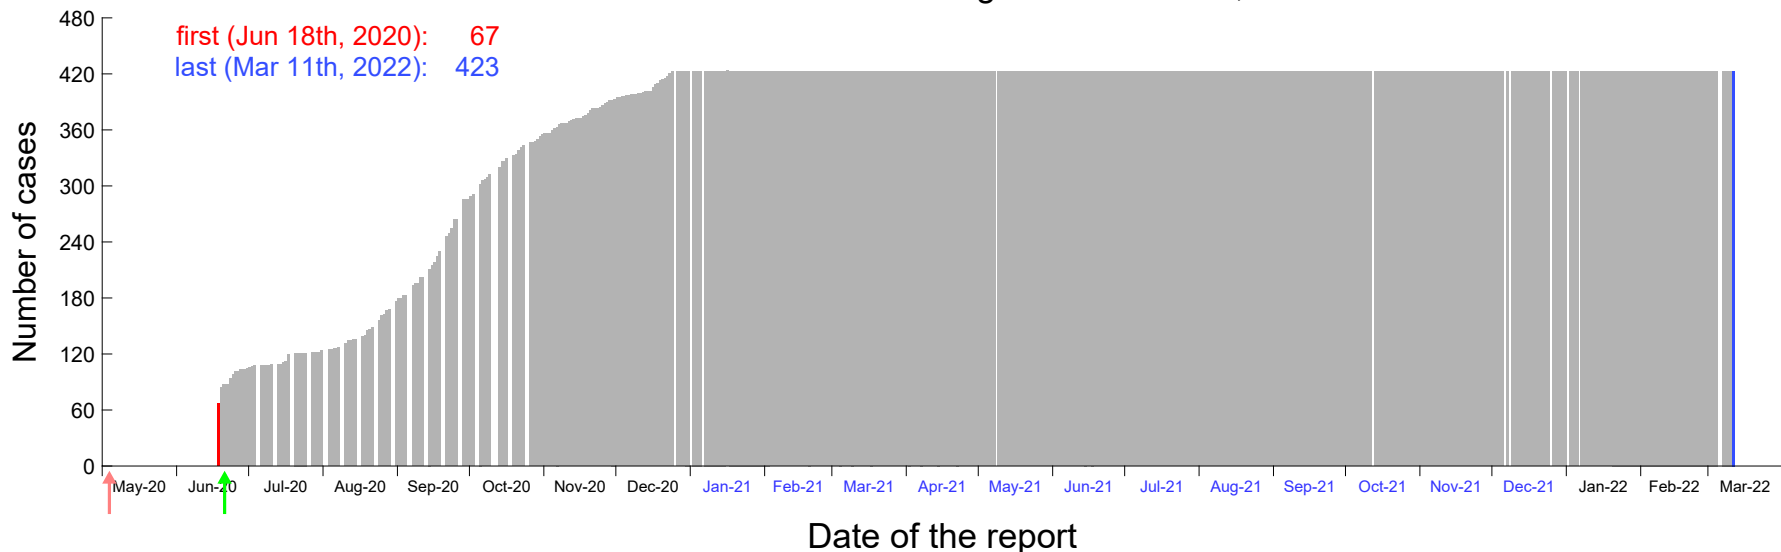

Evolution of the number of cases assigned to Jun 11th, 2020 in Madrid

Evolution of the number of cases assigned to Jun 12th, 2020 in Madrid

Evolution of the number of cases assigned to Jun 13th, 2020 in Madrid

Evolution of the number of cases assigned to Jun 14th, 2020 in Madrid

Evolution of the number of cases assigned to Jun 15th, 2020 in Madrid

Evolution of the number of cases assigned to Jun 16th, 2020 in Madrid

Evolution of the number of cases assigned to Jun 17th, 2020 in Madrid

Evolution of the number of cases assigned to Jun 18th, 2020 in Madrid

Evolution of the number of cases assigned to Jun 19th, 2020 in Madrid