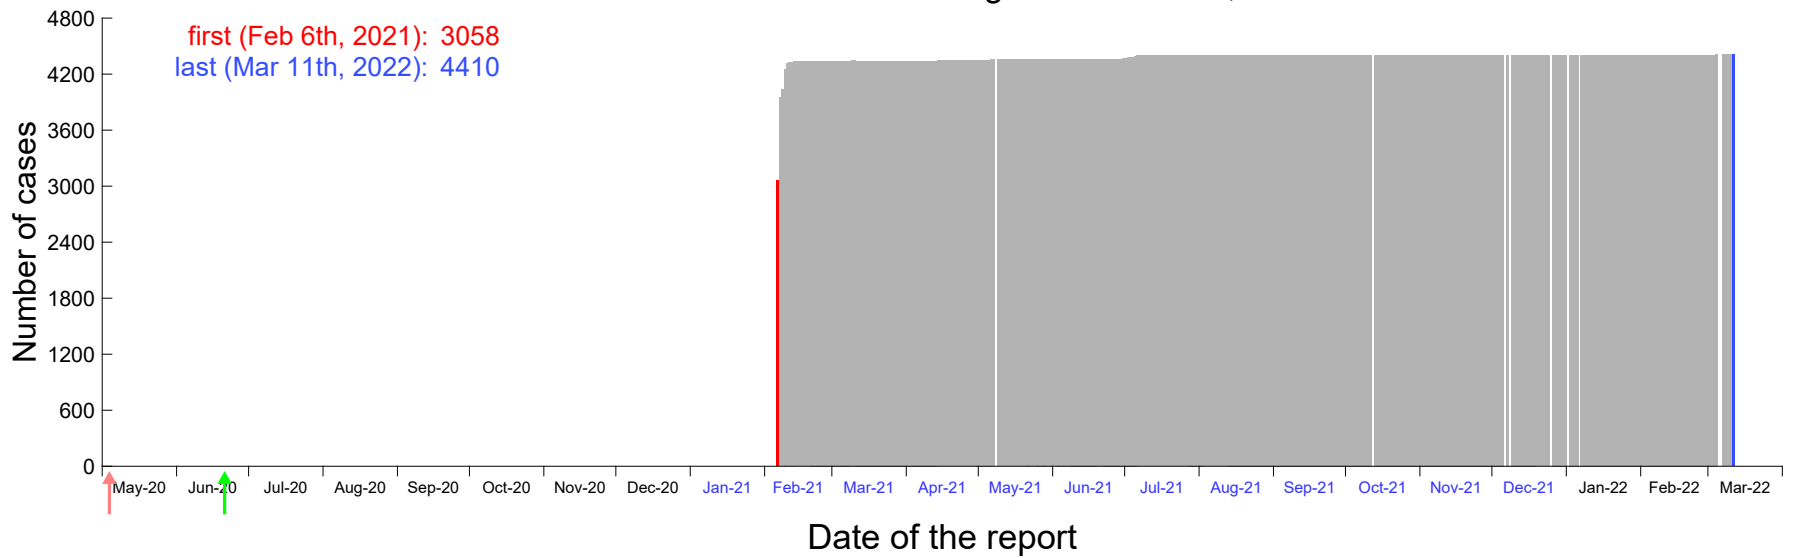

Evolution of the number of cases assigned to Feb 6th, 2021 in Madrid

Evolution of the number of cases assigned to Feb 5th, 2021 in Madrid