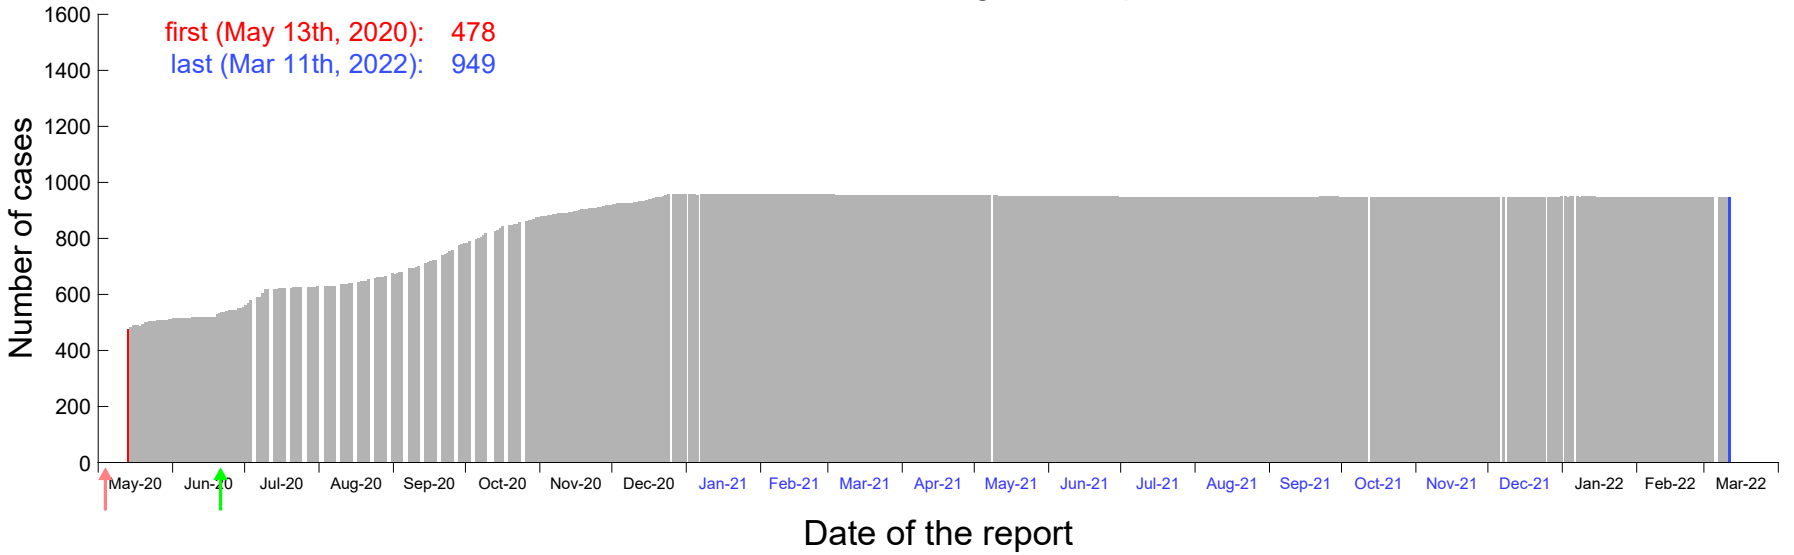

Evolution of the number of cases assigned to Apr 21st, 2020 in Madrid

Evolution of the number of cases assigned to Apr 22nd, 2020 in Madrid

Evolution of the number of cases assigned to Apr 23rd, 2020 in Madrid

Evolution of the number of cases assigned to Apr 24th, 2020 in Madrid

Evolution of the number of cases assigned to Apr 25th, 2020 in Madrid

Evolution of the number of cases assigned to Apr 26th, 2020 in Madrid

Evolution of the number of cases assigned to Apr 27th, 2020 in Madrid

Evolution of the number of cases assigned to Apr 28th, 2020 in Madrid

Evolution of the number of cases assigned to Apr 29th, 2020 in Madrid