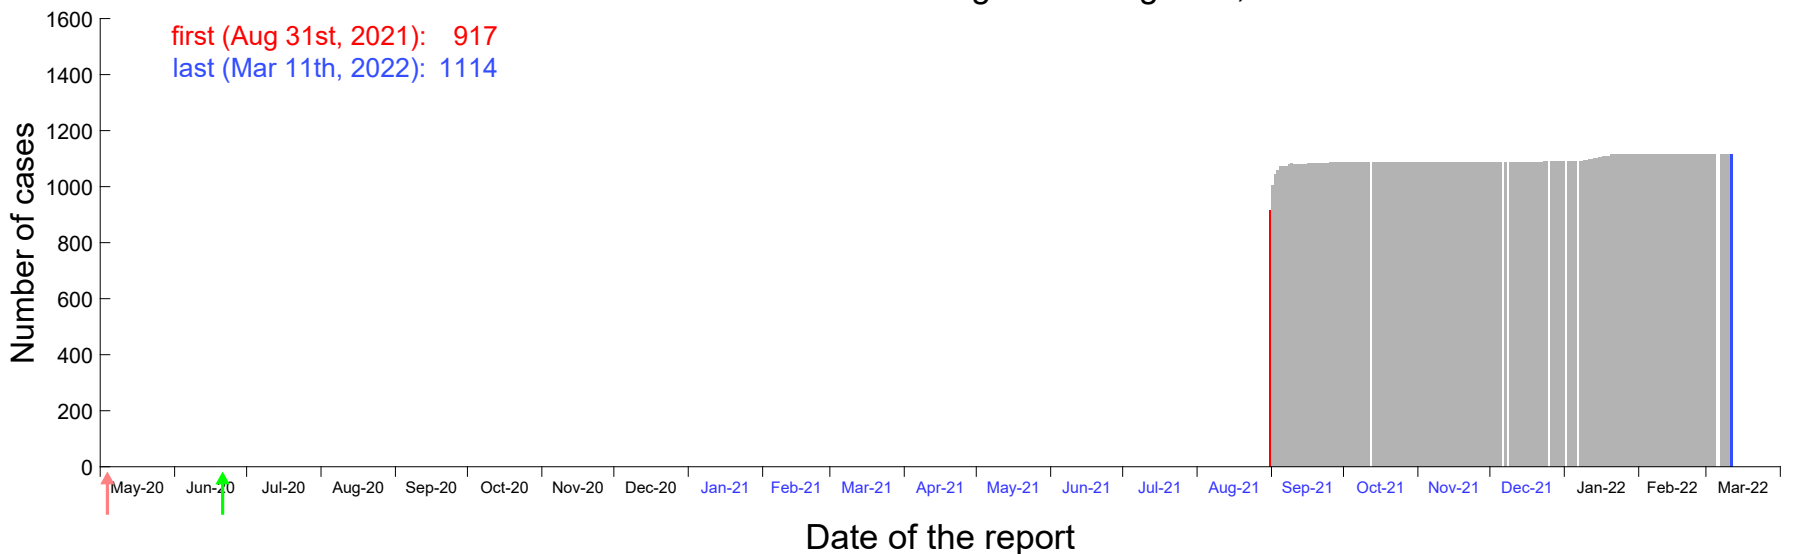

Evolution of the number of cases assigned to Aug 31st, 2021 in Madrid

Evolution of the number of cases assigned to Aug 30th, 2021 in Madrid