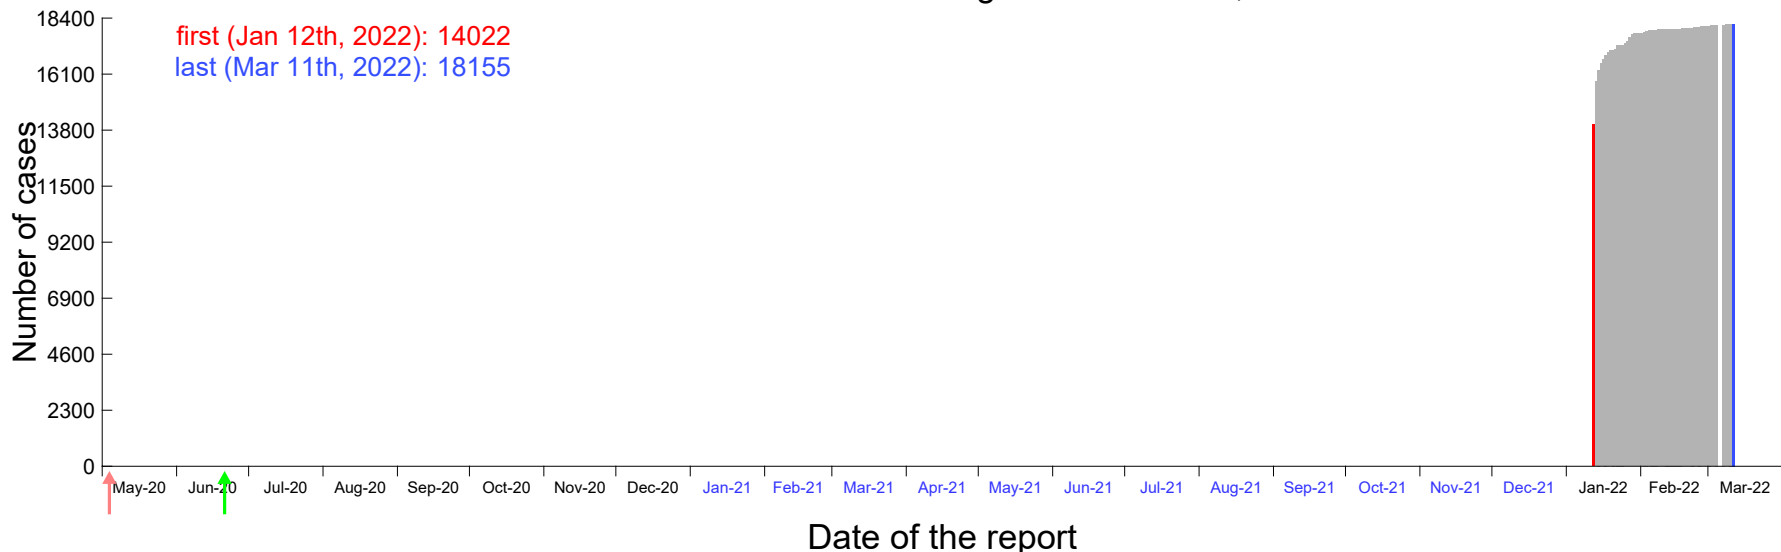

Evolution of the number of cases assigned to Jan 12th, 2022 in Madrid

Evolution of the number of cases assigned to Jan 11th, 2022 in Madrid