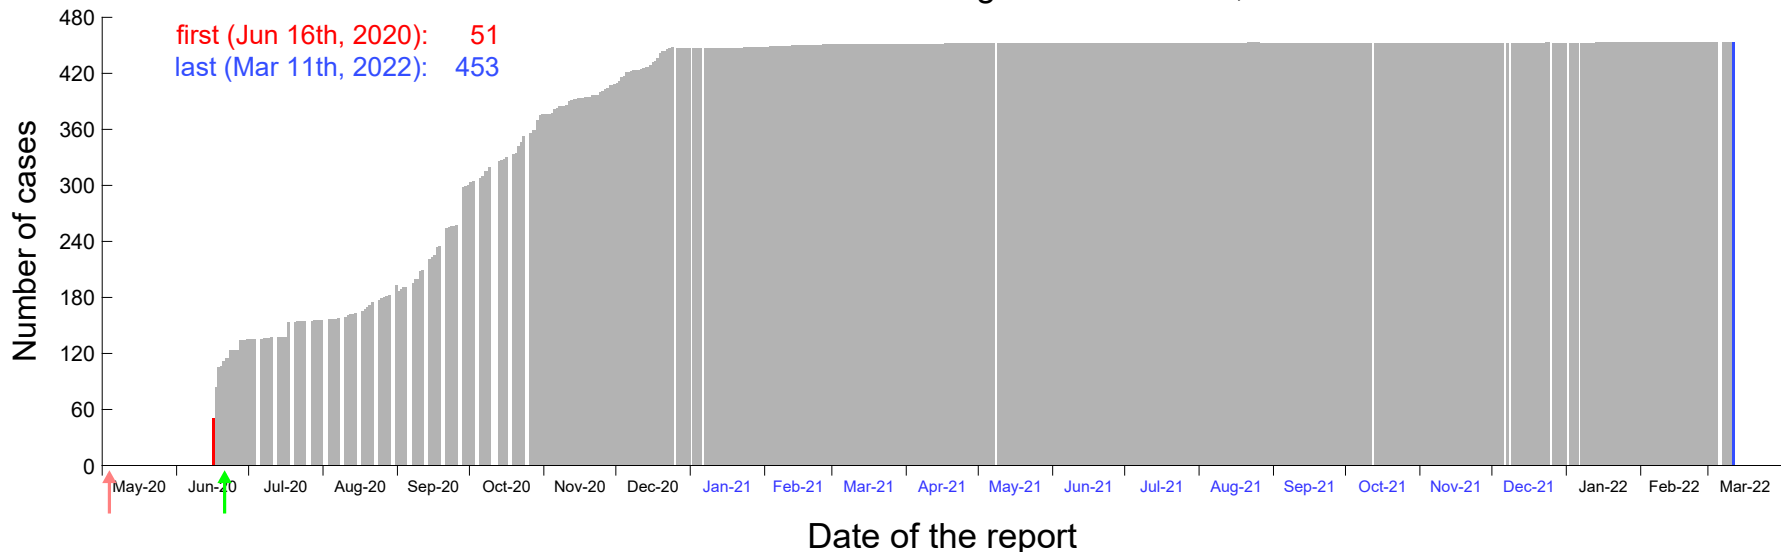

Evolution of the number of cases assigned to Jun 8th, 2020 in Madrid

Evolution of the number of cases assigned to Jun 9th, 2020 in Madrid

Evolution of the number of cases assigned to Jun 10th, 2020 in Madrid

Evolution of the number of cases assigned to Jun 11th, 2020 in Madrid

Evolution of the number of cases assigned to Jun 12th, 2020 in Madrid

Evolution of the number of cases assigned to Jun 13th, 2020 in Madrid

Evolution of the number of cases assigned to Jun 14th, 2020 in Madrid

Evolution of the number of cases assigned to Jun 15th, 2020 in Madrid

Evolution of the number of cases assigned to Jun 16th, 2020 in Madrid