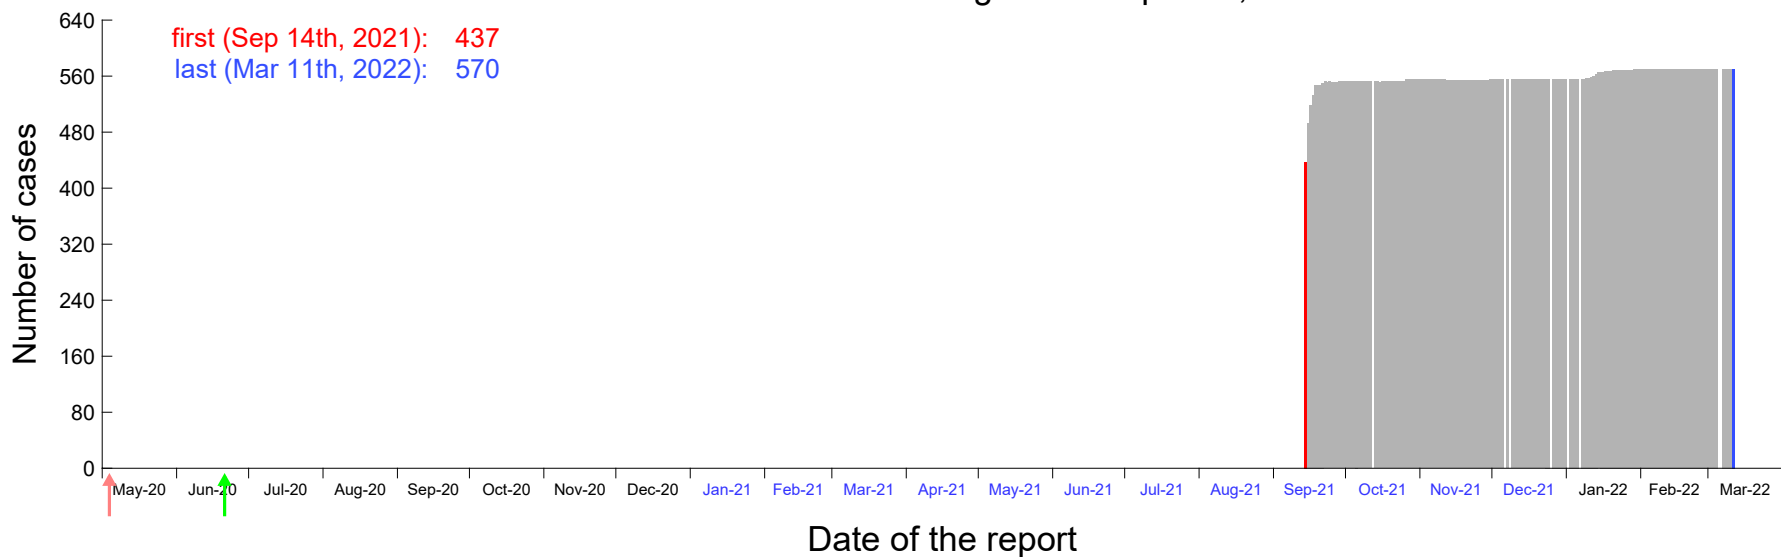

Evolution of the number of cases assigned to Sep 14th, 2021 in Madrid

Evolution of the number of cases assigned to Sep 13th, 2021 in Madrid