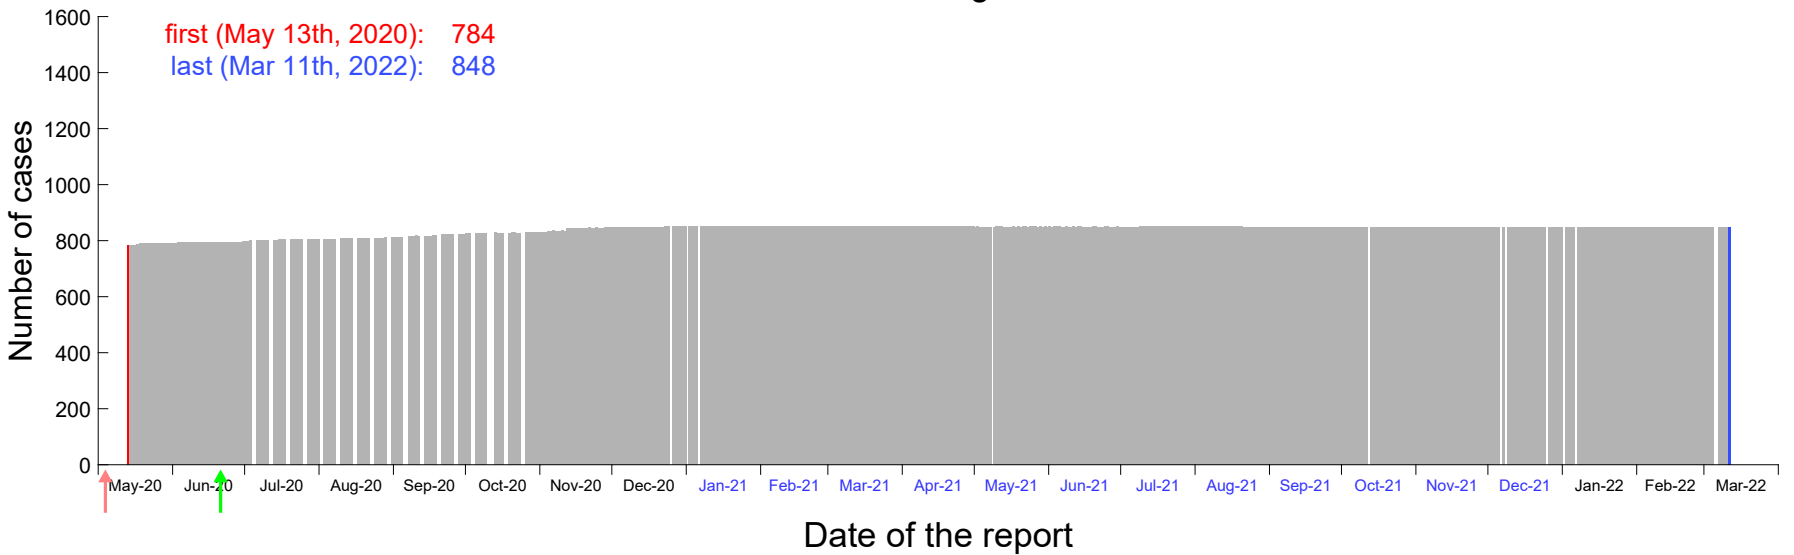

Evolution of the number of cases assigned to Mar 4th, 2020 in Madrid

Evolution of the number of cases assigned to Mar 5th, 2020 in Madrid

Evolution of the number of cases assigned to Mar 6th, 2020 in Madrid

Evolution of the number of cases assigned to Mar 7th, 2020 in Madrid

Evolution of the number of cases assigned to Mar 8th, 2020 in Madrid

Evolution of the number of cases assigned to Mar 9th, 2020 in Madrid

Evolution of the number of cases assigned to Mar 10th, 2020 in Madrid

Evolution of the number of cases assigned to Mar 11th, 2020 in Madrid

Evolution of the number of cases assigned to Mar 12th, 2020 in Madrid

Evolution of the number of cases assigned to Mar 13th, 2020 in Madrid

Evolution of the number of cases assigned to Mar 14th, 2020 in Madrid

Evolution of the number of cases assigned to Mar 15th, 2020 in Madrid