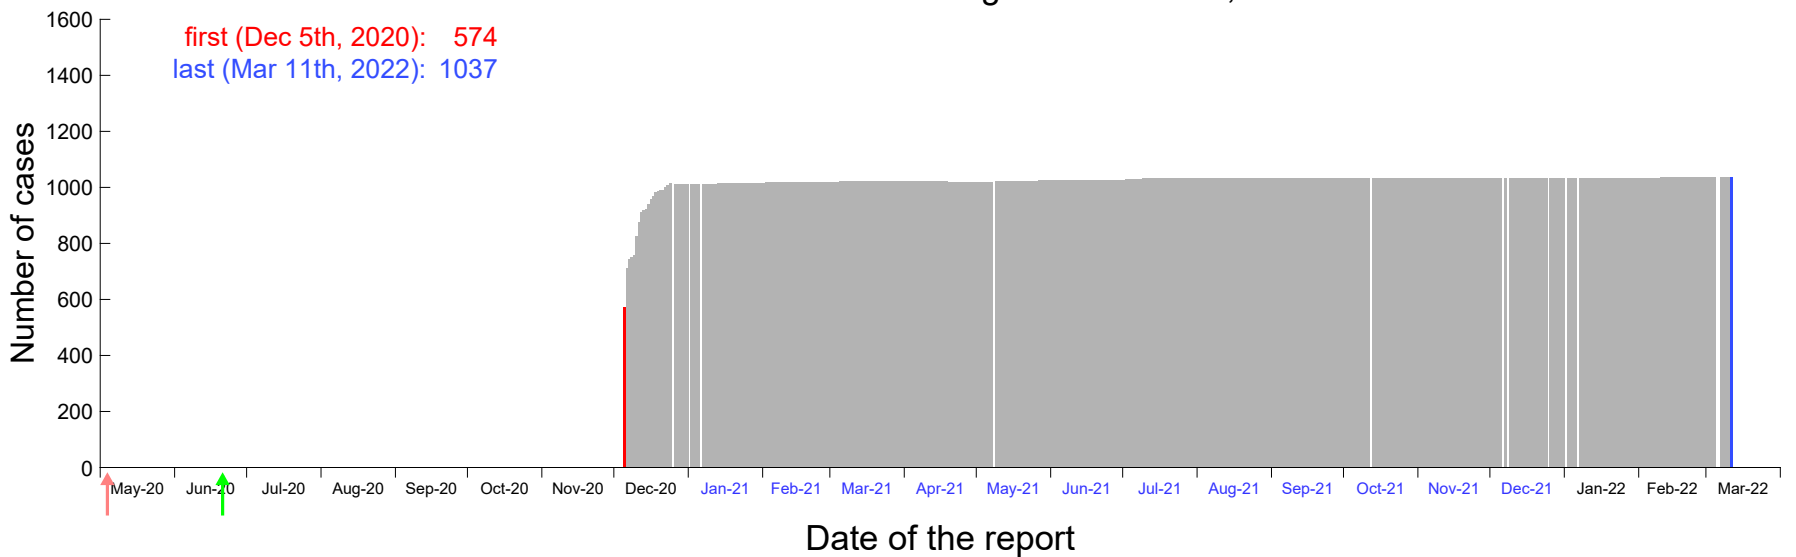

Evolution of the number of cases assigned to Dec 5th, 2020 in Madrid

Evolution of the number of cases assigned to Dec 4th, 2020 in Madrid