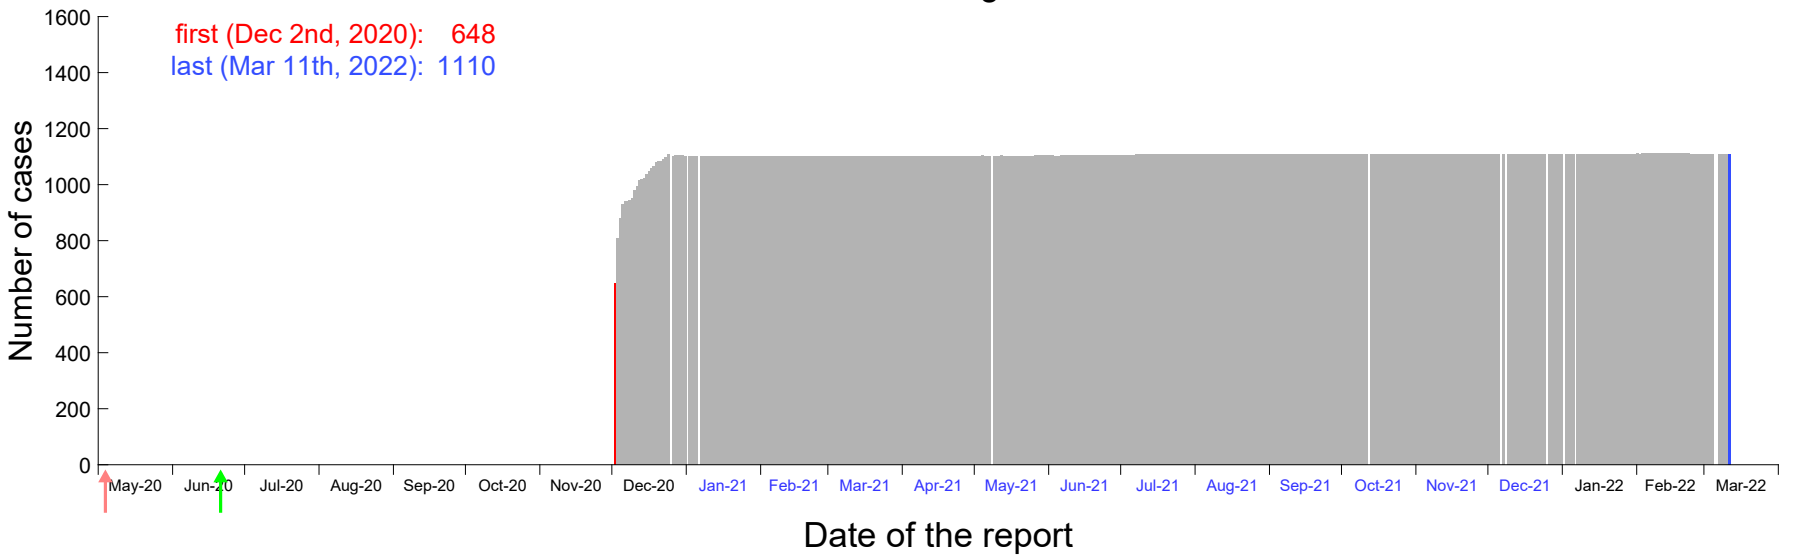

Evolution of the number of cases assigned to Dec 2nd, 2020 in Madrid

Evolution of the number of cases assigned to Dec 1st, 2020 in Madrid