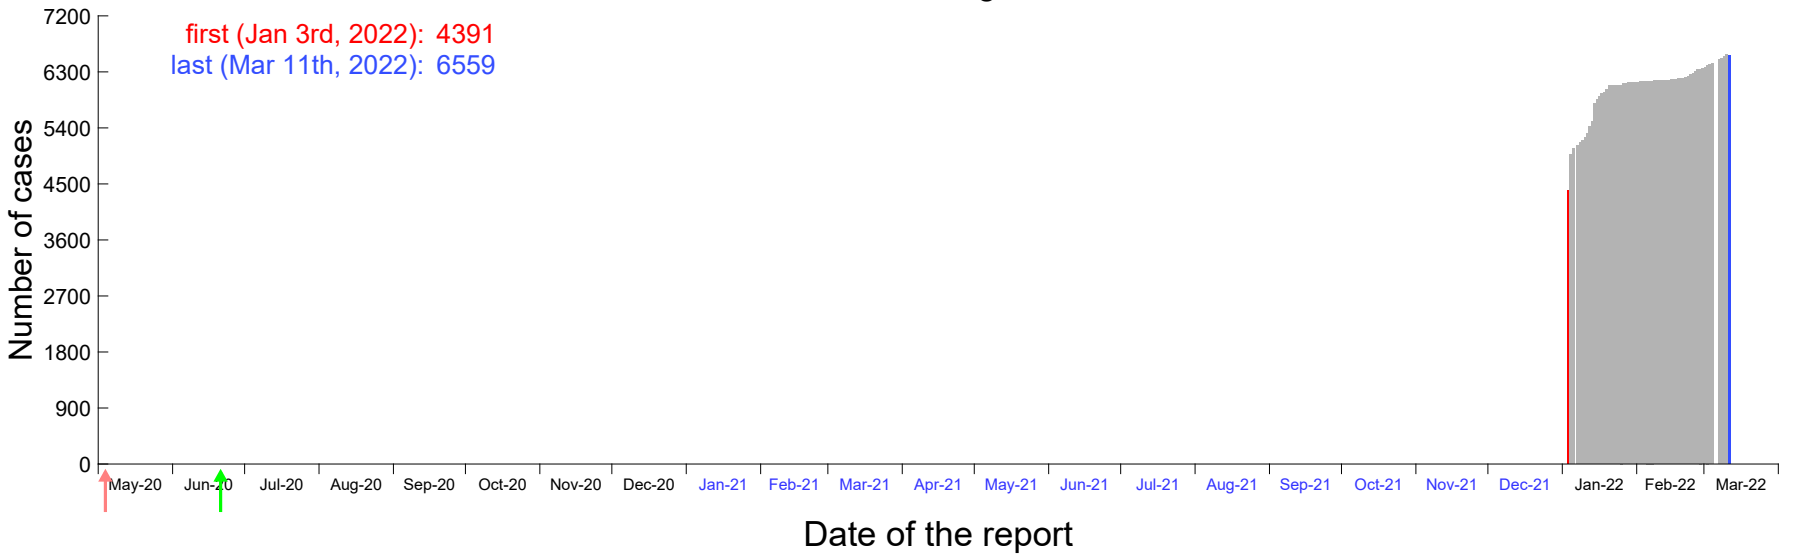

Evolution of the number of cases assigned to Jan 3rd, 2022 in Madrid

Evolution of the number of cases assigned to Jan 2nd, 2022 in Madrid