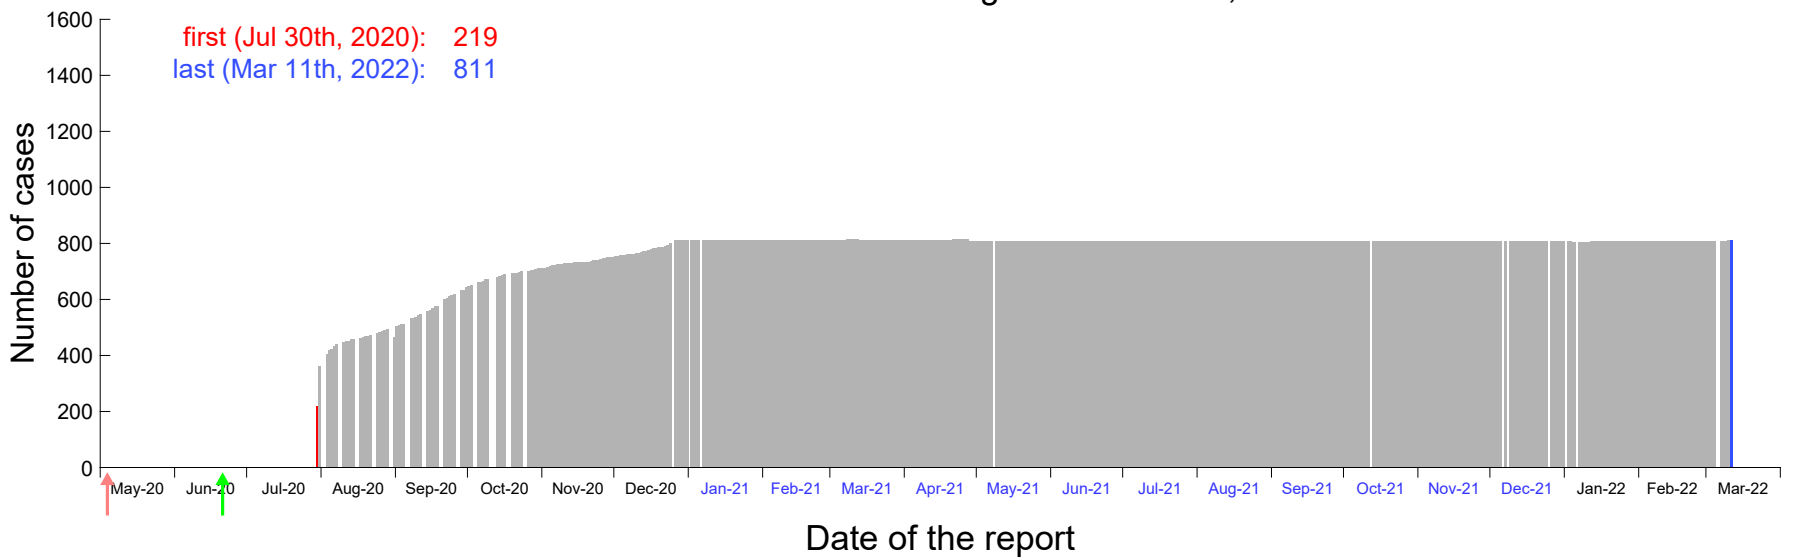

Evolution of the number of cases assigned to Jul 30th, 2020 in Madrid

Evolution of the number of cases assigned to Jul 29th, 2020 in Madrid