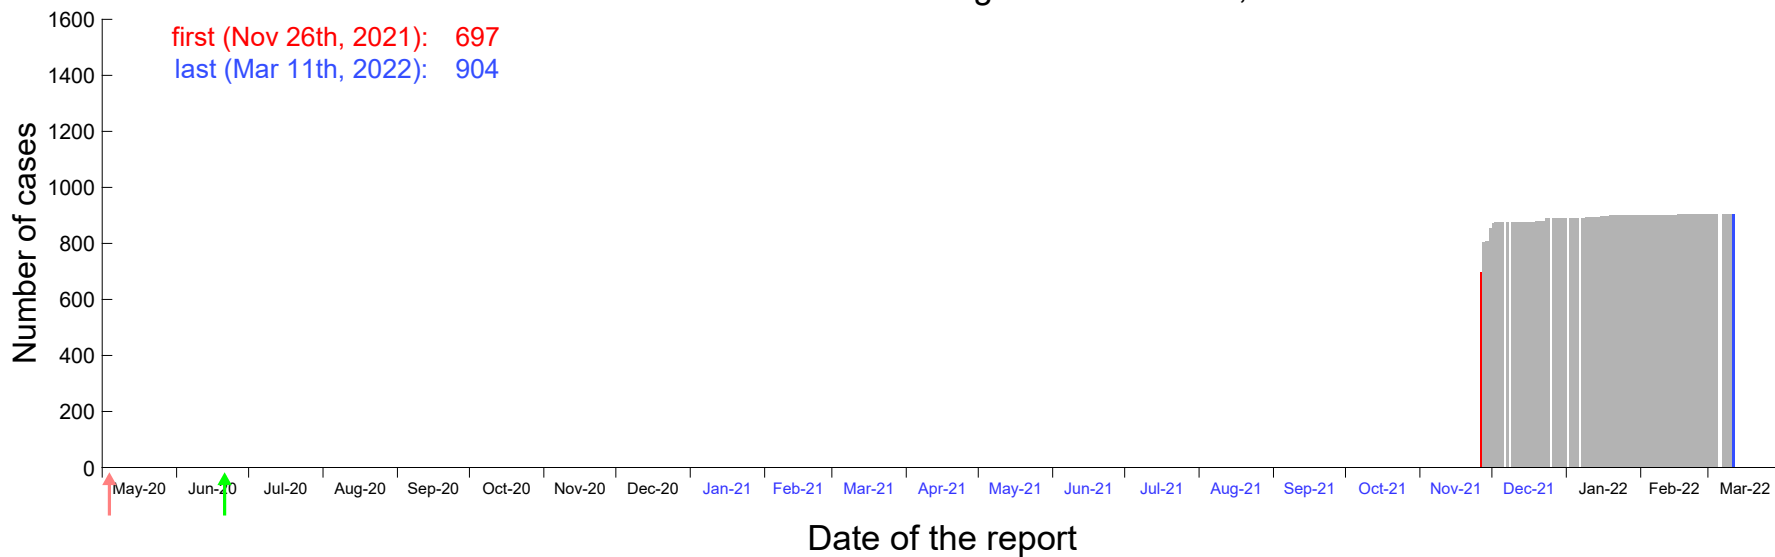

Evolution of the number of cases assigned to Nov 26th, 2021 in Madrid

Evolution of the number of cases assigned to Nov 25th, 2021 in Madrid