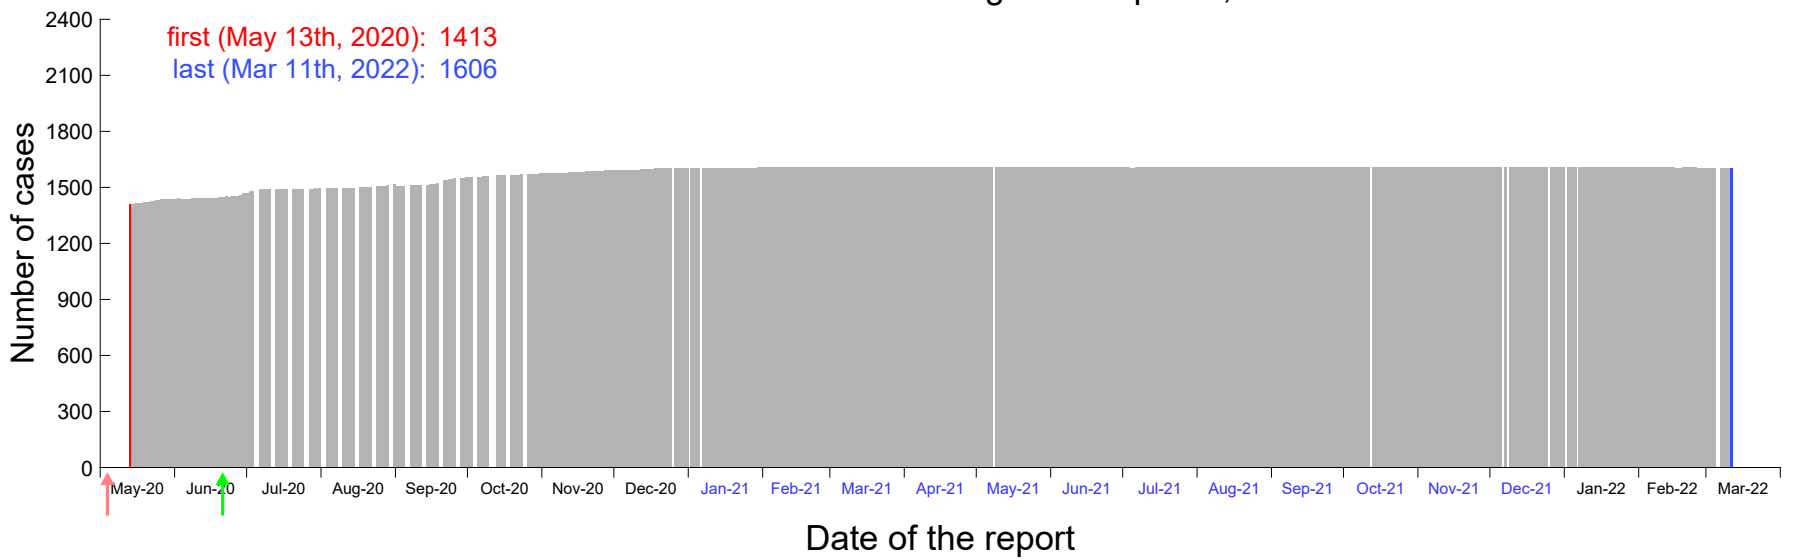

Evolution of the number of cases assigned to Mar 31st, 2020 in Madrid

Evolution of the number of cases assigned to Apr 1st, 2020 in Madrid

Evolution of the number of cases assigned to Apr 2nd, 2020 in Madrid

Evolution of the number of cases assigned to Apr 3rd, 2020 in Madrid

Evolution of the number of cases assigned to Apr 4th, 2020 in Madrid

Evolution of the number of cases assigned to Apr 5th, 2020 in Madrid

Evolution of the number of cases assigned to Apr 6th, 2020 in Madrid

Evolution of the number of cases assigned to Apr 7th, 2020 in Madrid

Evolution of the number of cases assigned to Apr 8th, 2020 in Madrid