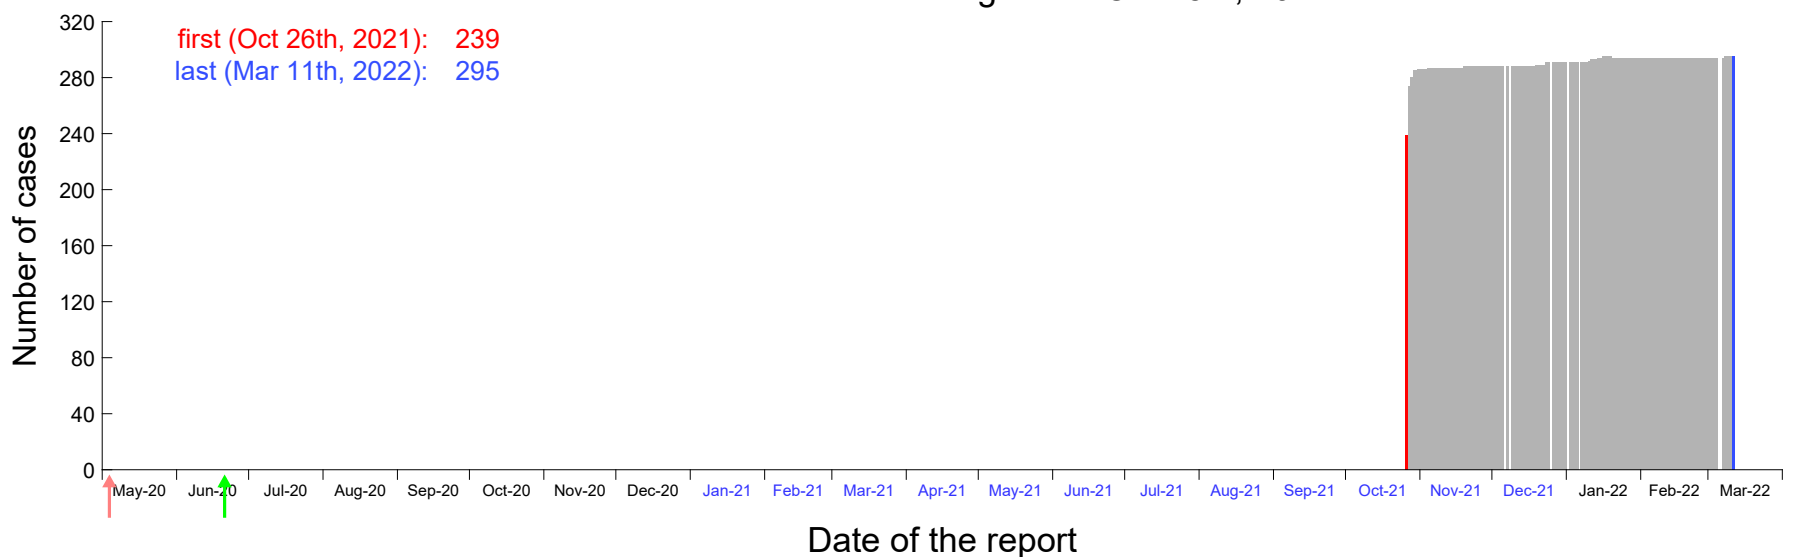

Evolution of the number of cases assigned to Oct 26th, 2021 in Madrid

Evolution of the number of cases assigned to Oct 25th, 2021 in Madrid