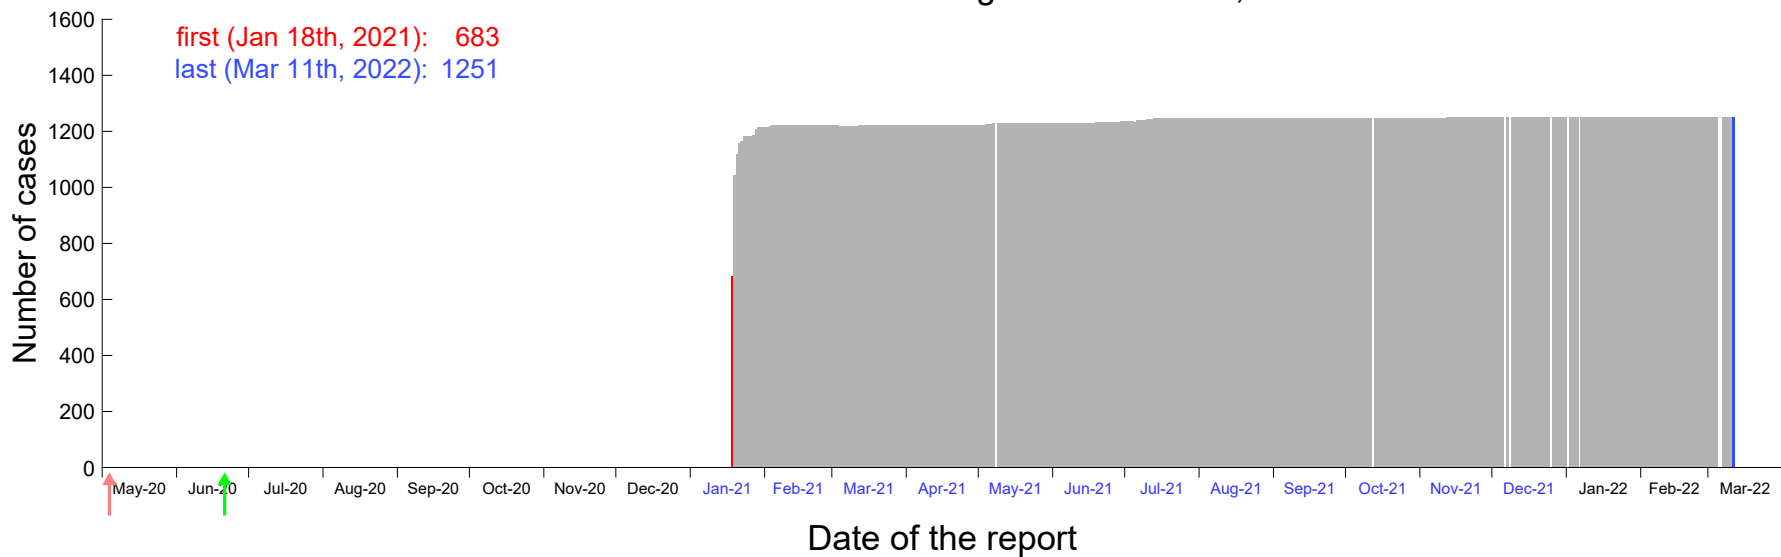

Evolution of the number of cases assigned to Jan 18th, 2021 in Madrid

Evolution of the number of cases assigned to Jan 17th, 2021 in Madrid