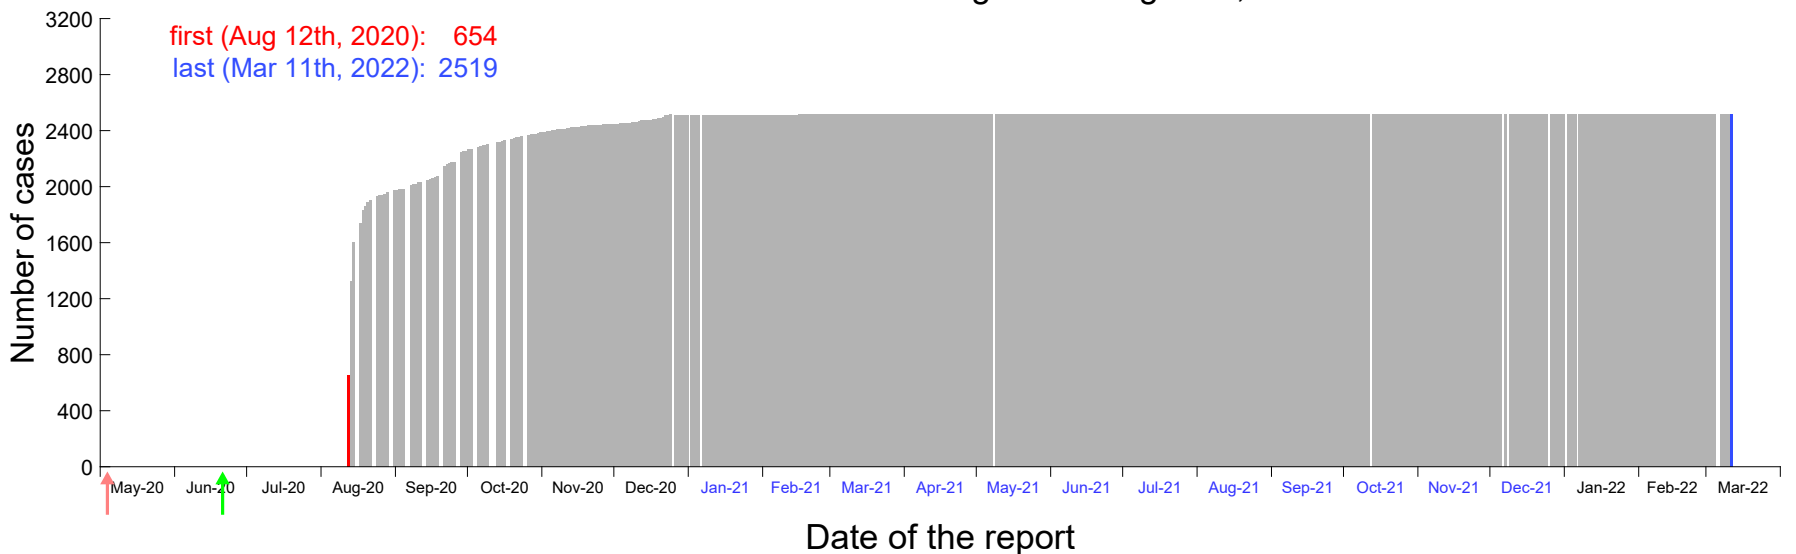

Evolution of the number of cases assigned to Aug 12th, 2020 in Madrid

Evolution of the number of cases assigned to Aug 11th, 2020 in Madrid