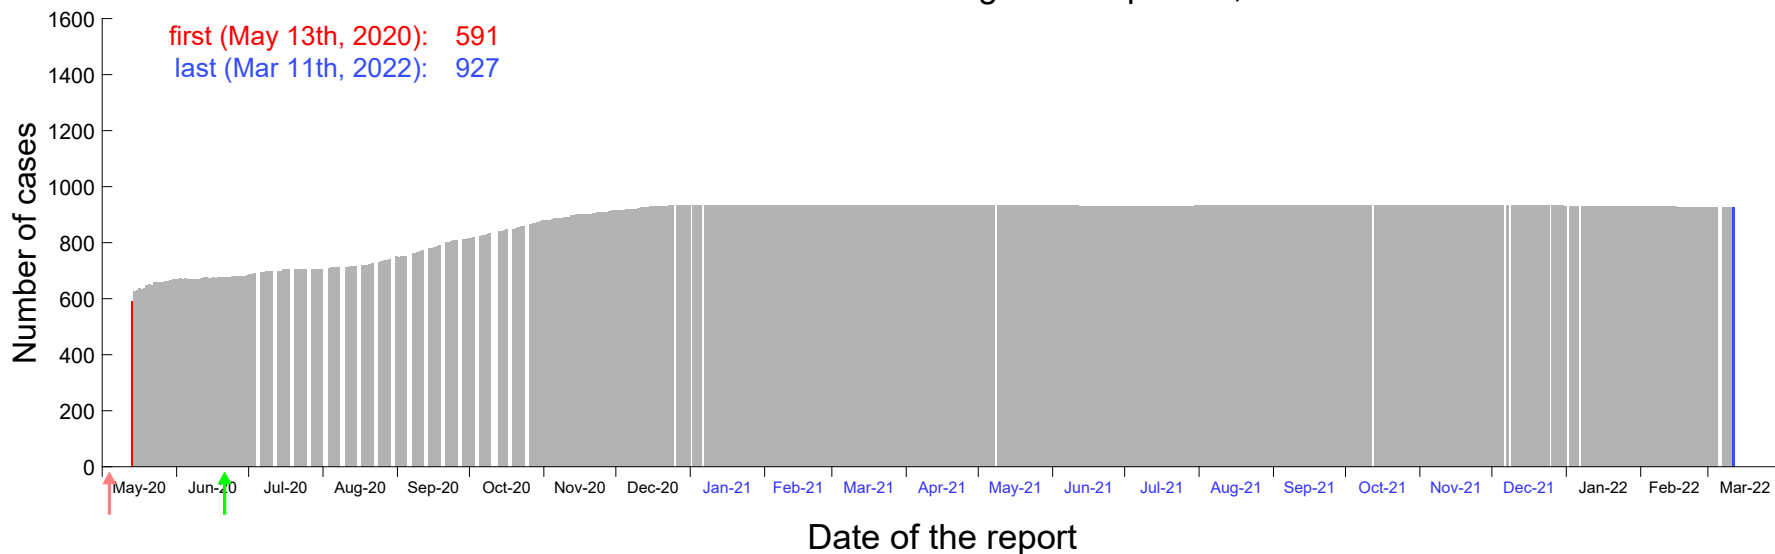

Evolution of the number of cases assigned to Apr 15th, 2020 in Madrid

Evolution of the number of cases assigned to Apr 16th, 2020 in Madrid

Evolution of the number of cases assigned to Apr 17th, 2020 in Madrid

Evolution of the number of cases assigned to Apr 18th, 2020 in Madrid

Evolution of the number of cases assigned to Apr 19th, 2020 in Madrid

Evolution of the number of cases assigned to Apr 20th, 2020 in Madrid

Evolution of the number of cases assigned to Apr 21st, 2020 in Madrid

Evolution of the number of cases assigned to Apr 22nd, 2020 in Madrid

Evolution of the number of cases assigned to Apr 23rd, 2020 in Madrid