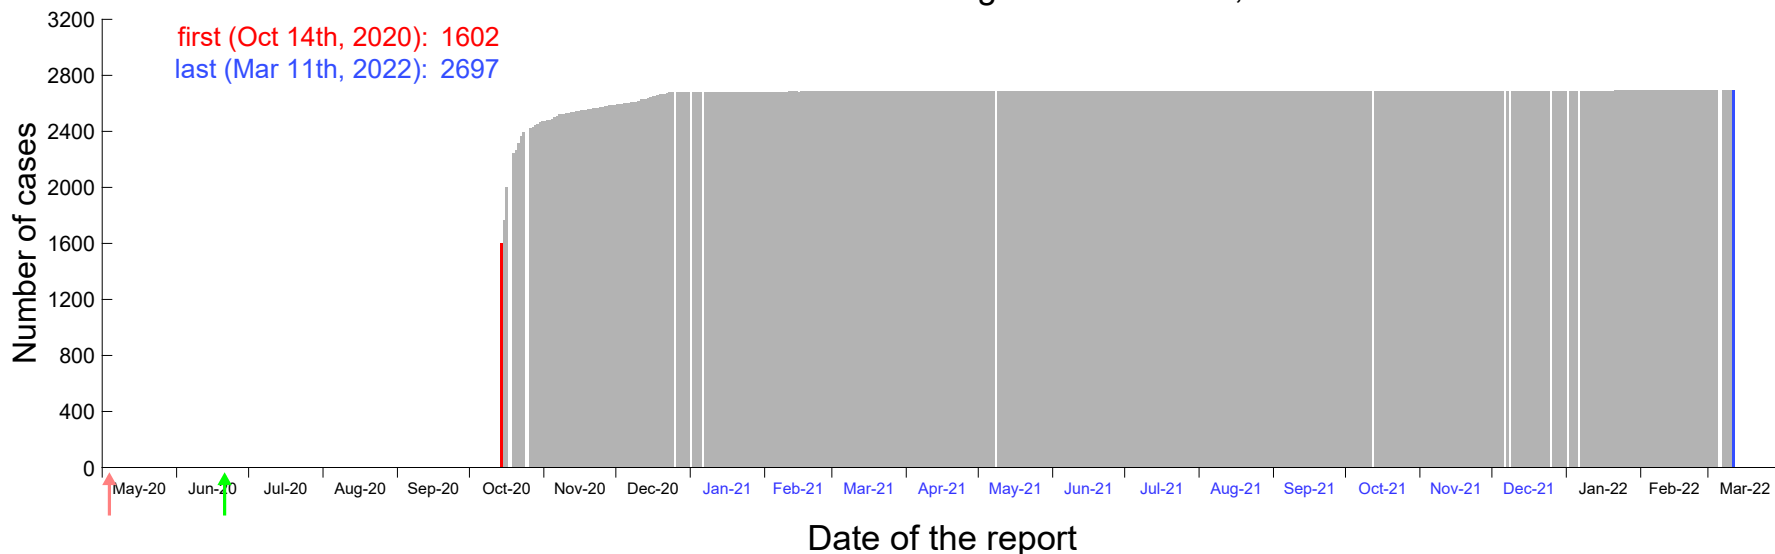

Evolution of the number of cases assigned to Oct 14th, 2020 in Madrid

Evolution of the number of cases assigned to Oct 13th, 2020 in Madrid