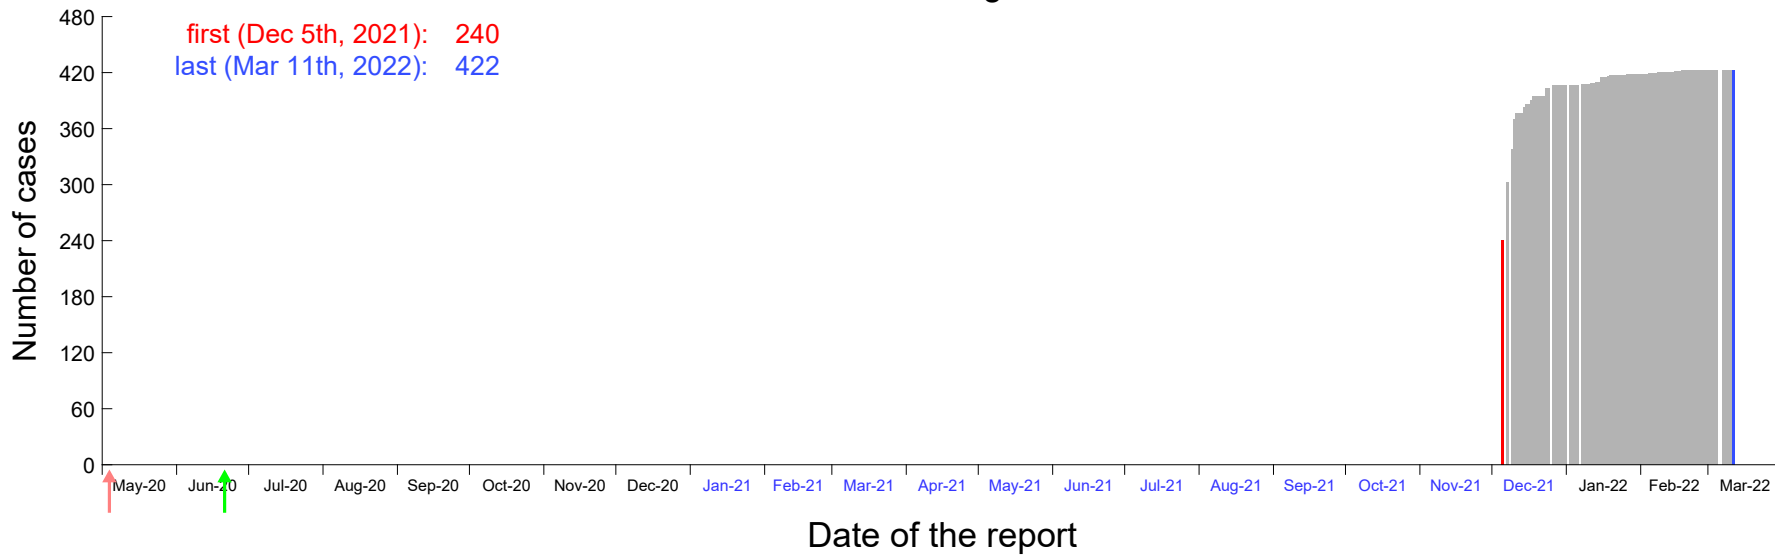

Evolution of the number of cases assigned to Dec 5th, 2021 in Madrid

Evolution of the number of cases assigned to Dec 4th, 2021 in Madrid