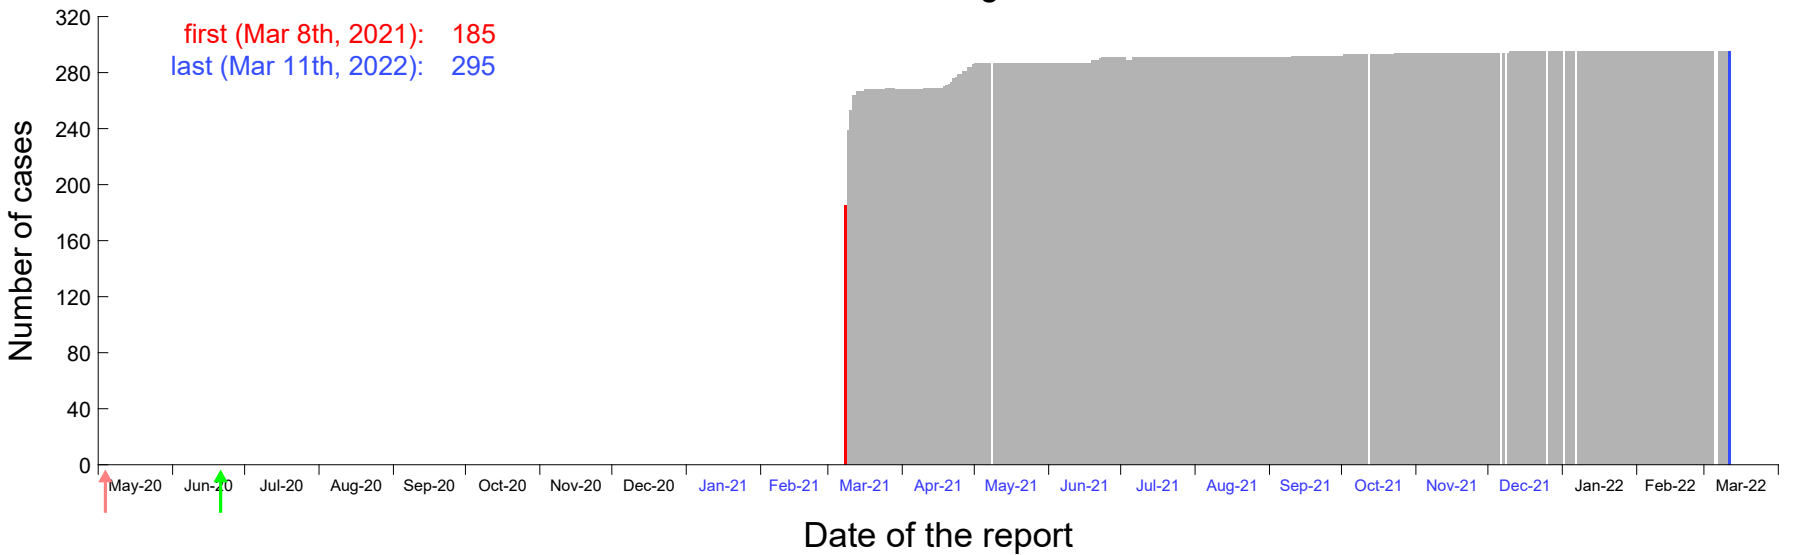

Evolution of the number of cases assigned to Mar 8th, 2021 in Madrid

Evolution of the number of cases assigned to Mar 7th, 2021 in Madrid