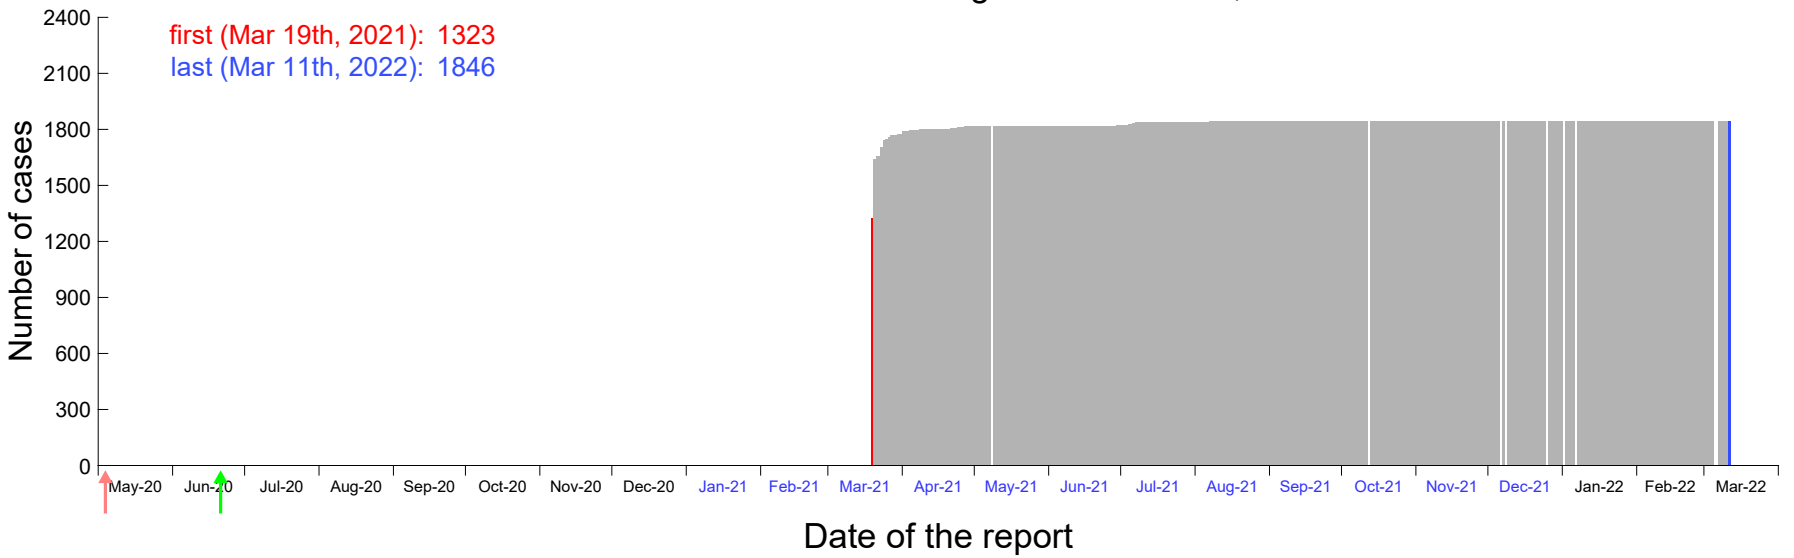

Evolution of the number of cases assigned to Mar 19th, 2021 in Madrid

Evolution of the number of cases assigned to Mar 18th, 2021 in Madrid