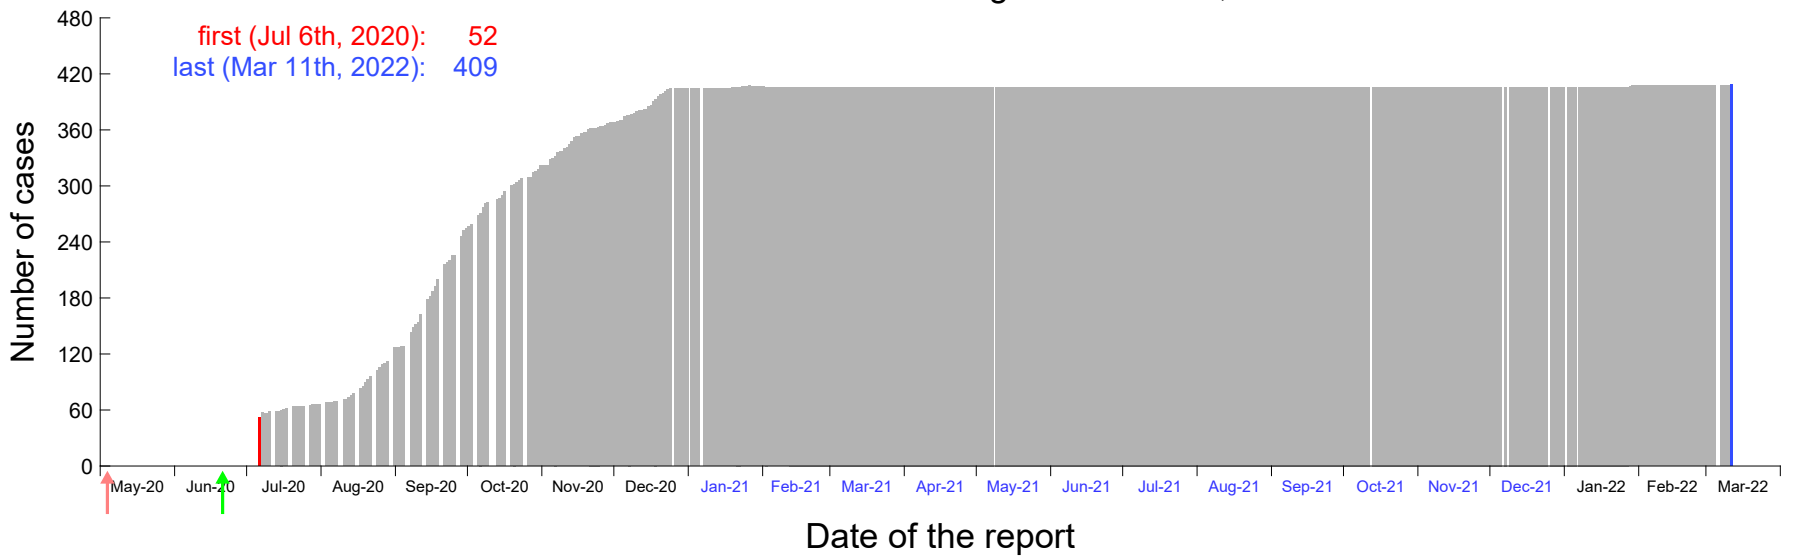

Evolution of the number of cases assigned to Jun 23rd, 2020 in Madrid

Evolution of the number of cases assigned to Jun 24th, 2020 in Madrid

Evolution of the number of cases assigned to Jun 25th, 2020 in Madrid

Evolution of the number of cases assigned to Jun 26th, 2020 in Madrid

Evolution of the number of cases assigned to Jun 27th, 2020 in Madrid

Evolution of the number of cases assigned to Jun 28th, 2020 in Madrid

Evolution of the number of cases assigned to Jun 29th, 2020 in Madrid

Evolution of the number of cases assigned to Jun 30th, 2020 in Madrid

Evolution of the number of cases assigned to Jul 1st, 2020 in Madrid

Evolution of the number of cases assigned to Jul 2nd, 2020 in Madrid

Evolution of the number of cases assigned to Jul 3rd, 2020 in Madrid

Evolution of the number of cases assigned to Jul 4th, 2020 in Madrid