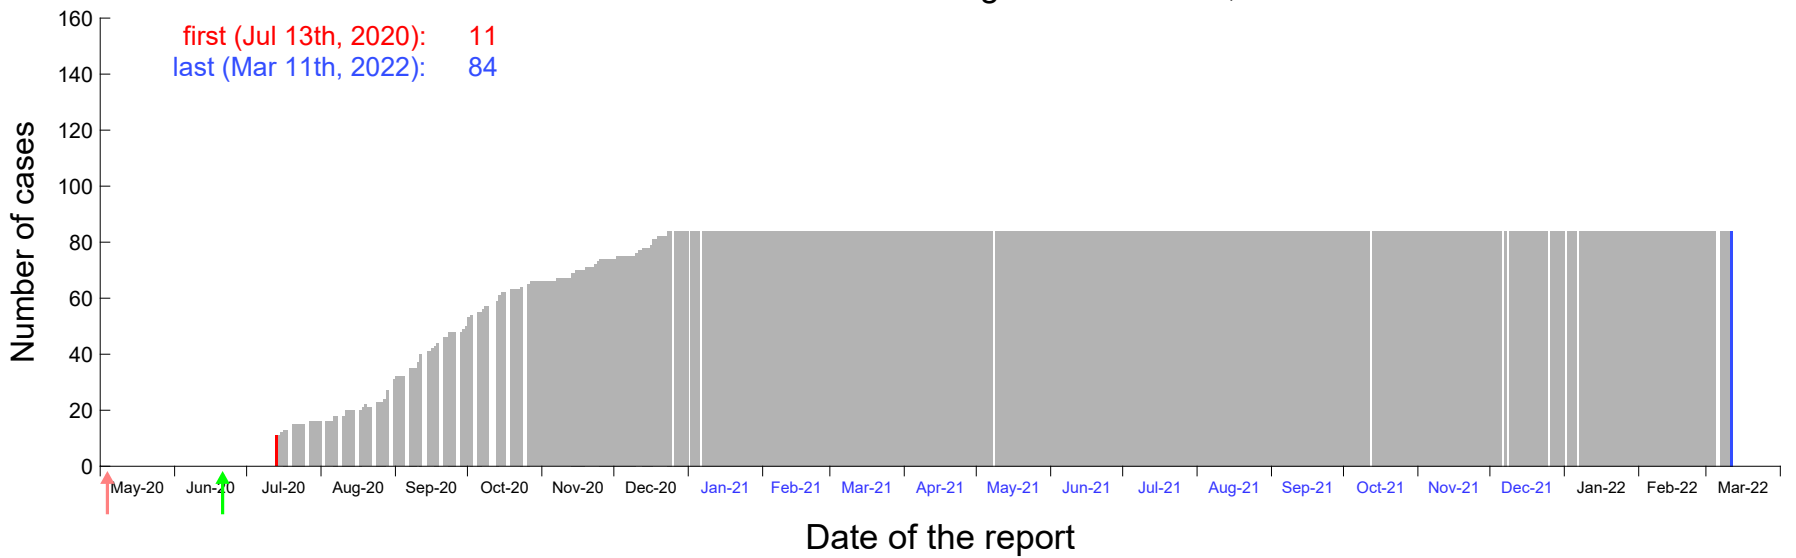

Evolution of the number of cases assigned to Jul 13th, 2020 in Madrid

Evolution of the number of cases assigned to Jul 12th, 2020 in Madrid