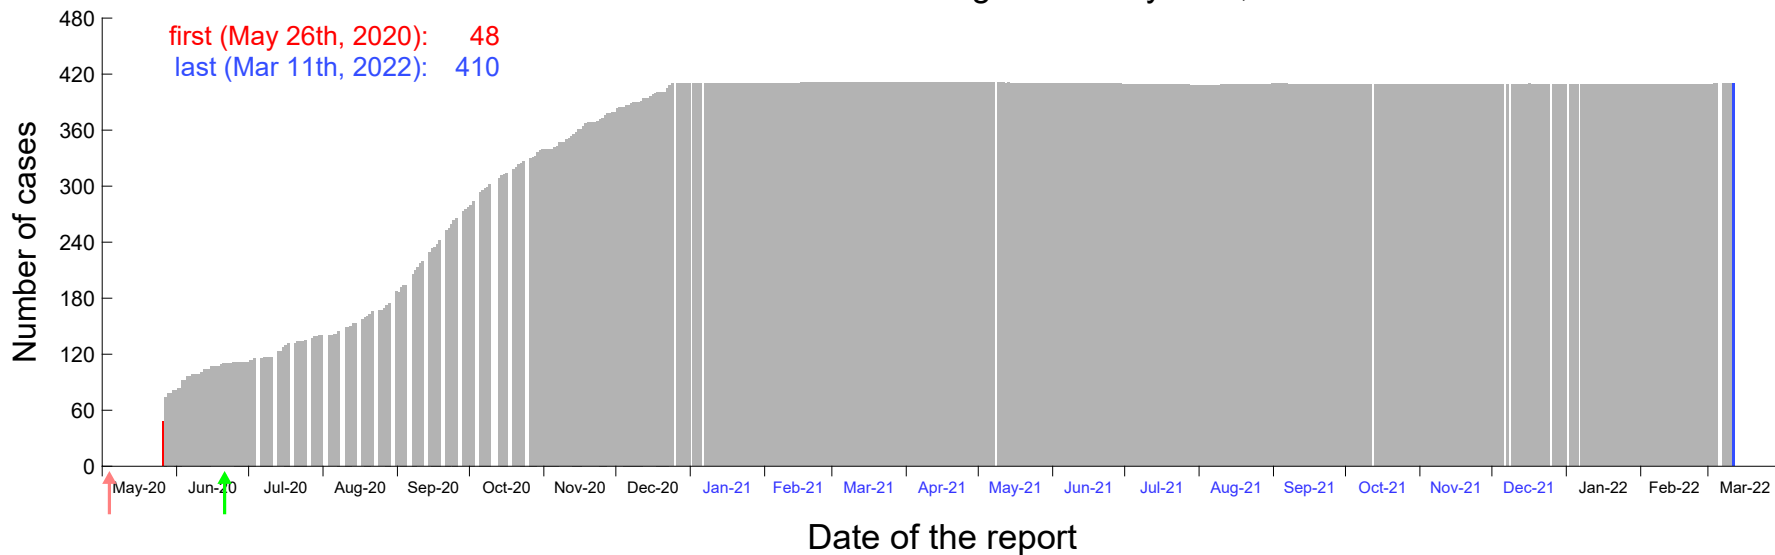

Evolution of the number of cases assigned to May 18th, 2020 in Madrid

Evolution of the number of cases assigned to May 19th, 2020 in Madrid

Evolution of the number of cases assigned to May 20th, 2020 in Madrid

Evolution of the number of cases assigned to May 21st, 2020 in Madrid

Evolution of the number of cases assigned to May 22nd, 2020 in Madrid

Evolution of the number of cases assigned to May 23rd, 2020 in Madrid

Evolution of the number of cases assigned to May 24th, 2020 in Madrid

Evolution of the number of cases assigned to May 25th, 2020 in Madrid

Evolution of the number of cases assigned to May 26th, 2020 in Madrid