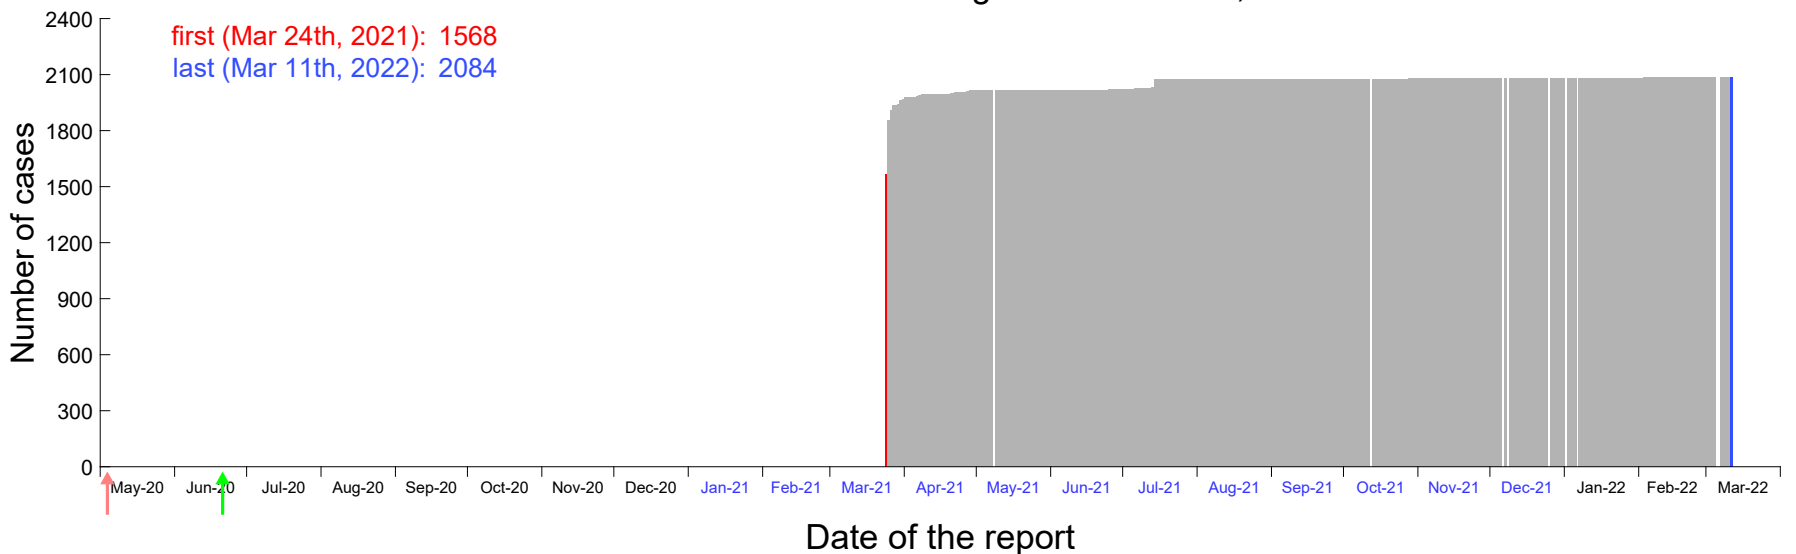

Evolution of the number of cases assigned to Mar 24th, 2021 in Madrid

Evolution of the number of cases assigned to Mar 23rd, 2021 in Madrid