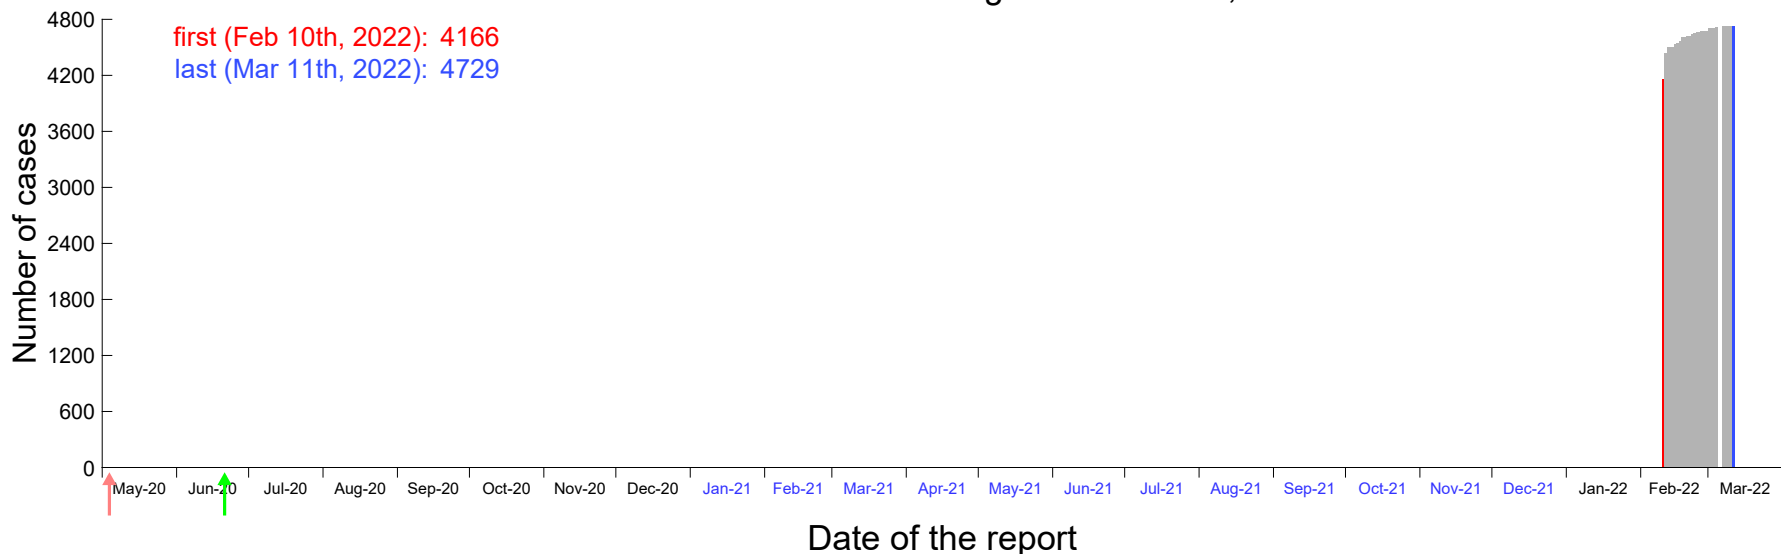

Evolution of the number of cases assigned to Feb 10th, 2022 in Madrid

Evolution of the number of cases assigned to Feb 9th, 2022 in Madrid