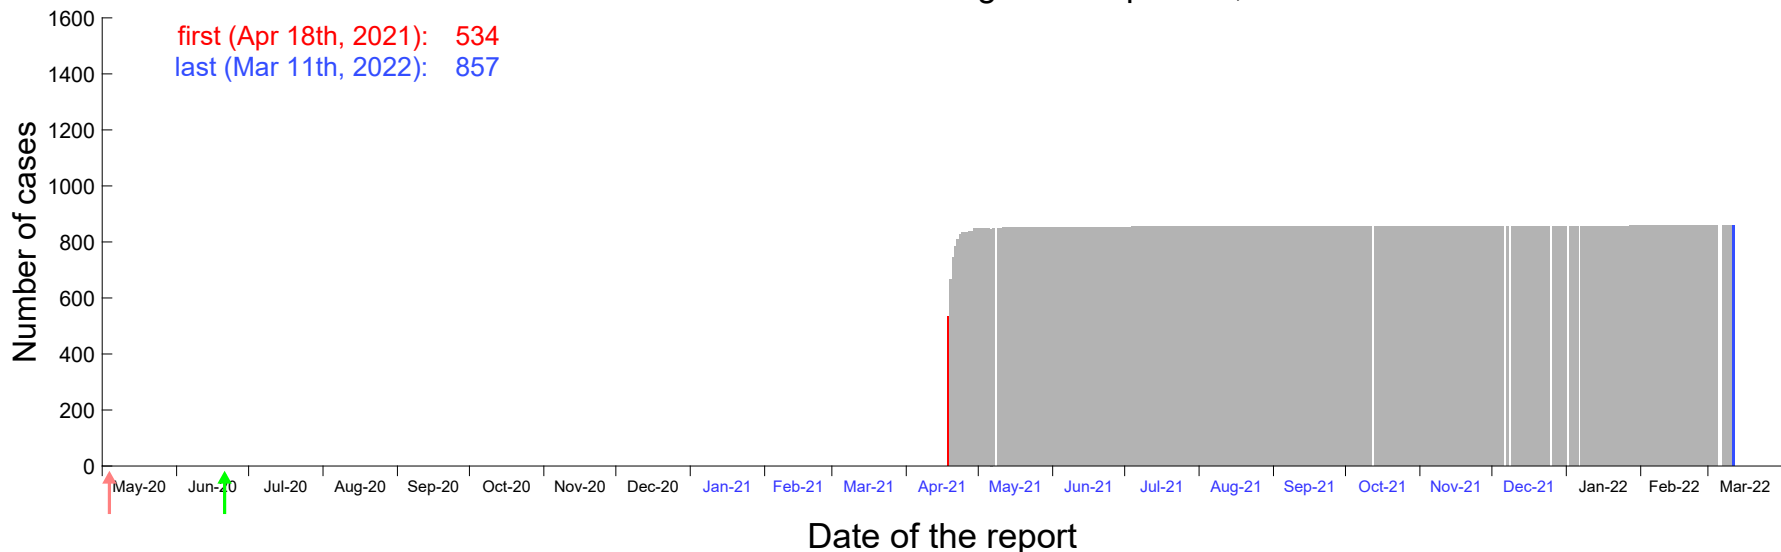

Evolution of the number of cases assigned to Apr 18th, 2021 in Madrid

Evolution of the number of cases assigned to Apr 17th, 2021 in Madrid