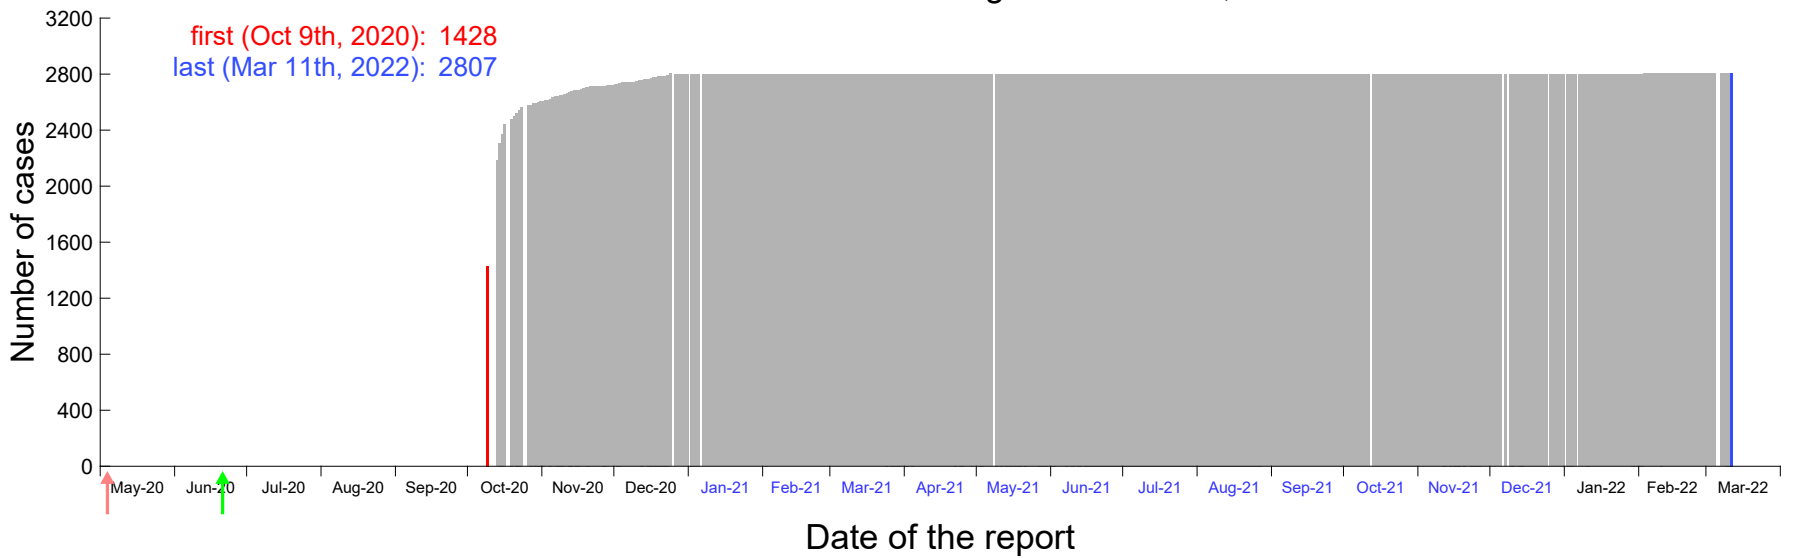

Evolution of the number of cases assigned to Oct 9th, 2020 in Madrid

Evolution of the number of cases assigned to Oct 8th, 2020 in Madrid