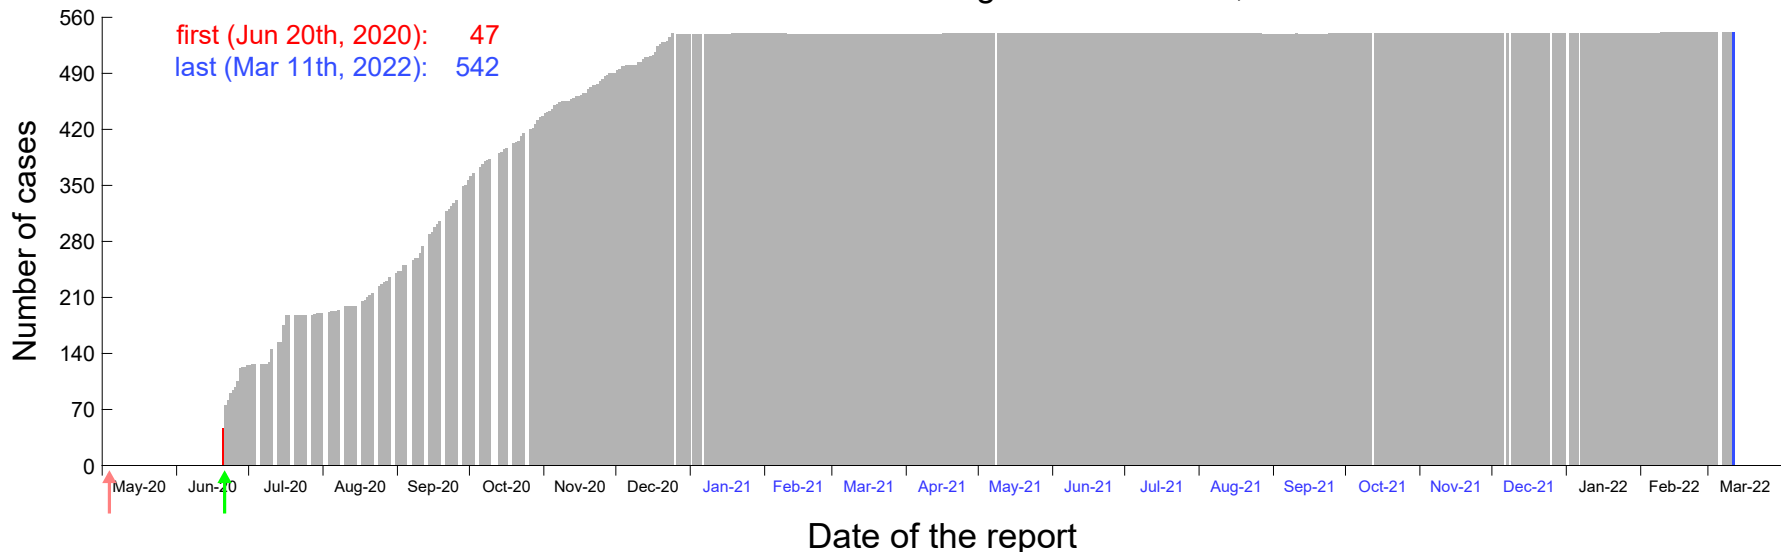

Evolution of the number of cases assigned to Jun 11th, 2020 in Madrid

Evolution of the number of cases assigned to Jun 12th, 2020 in Madrid

Evolution of the number of cases assigned to Jun 13th, 2020 in Madrid

Evolution of the number of cases assigned to Jun 14th, 2020 in Madrid

Evolution of the number of cases assigned to Jun 15th, 2020 in Madrid

Evolution of the number of cases assigned to Jun 16th, 2020 in Madrid

Evolution of the number of cases assigned to Jun 17th, 2020 in Madrid

Evolution of the number of cases assigned to Jun 18th, 2020 in Madrid

Evolution of the number of cases assigned to Jun 19th, 2020 in Madrid