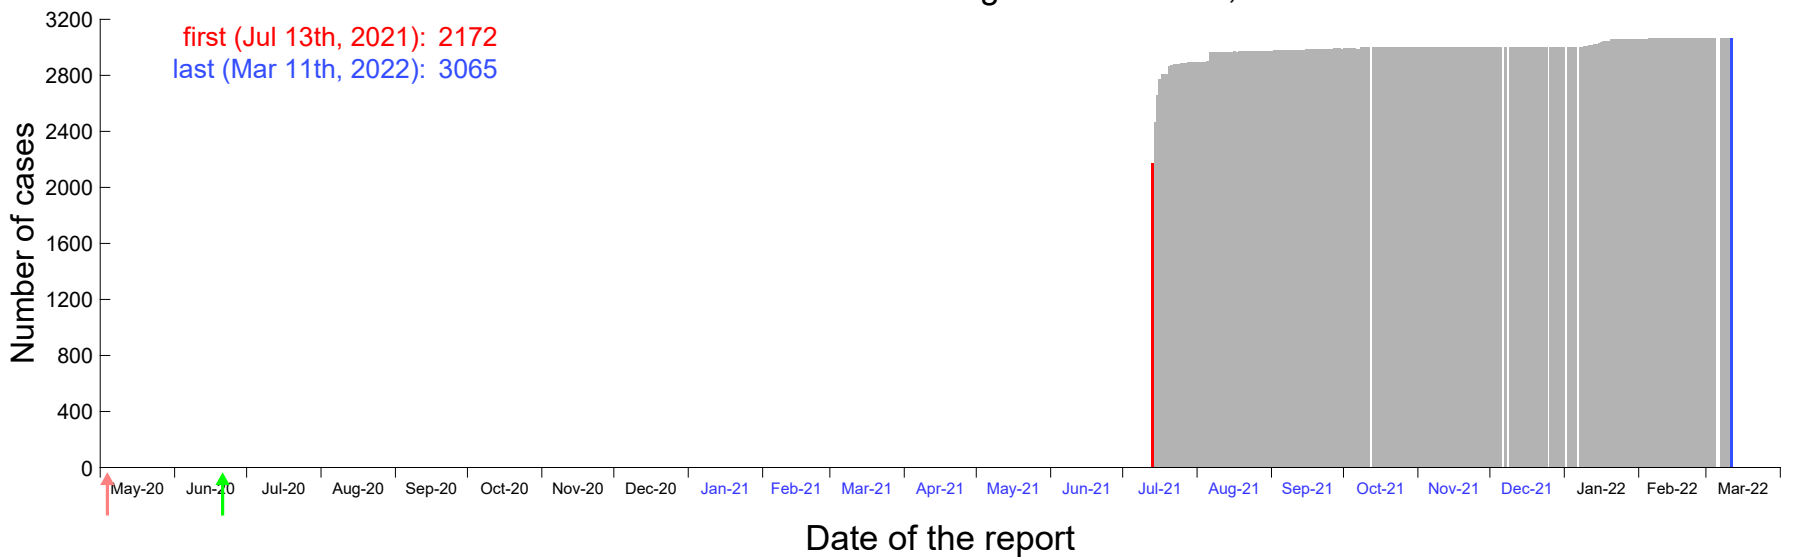

Evolution of the number of cases assigned to Jul 13th, 2021 in Madrid

Evolution of the number of cases assigned to Jul 12th, 2021 in Madrid