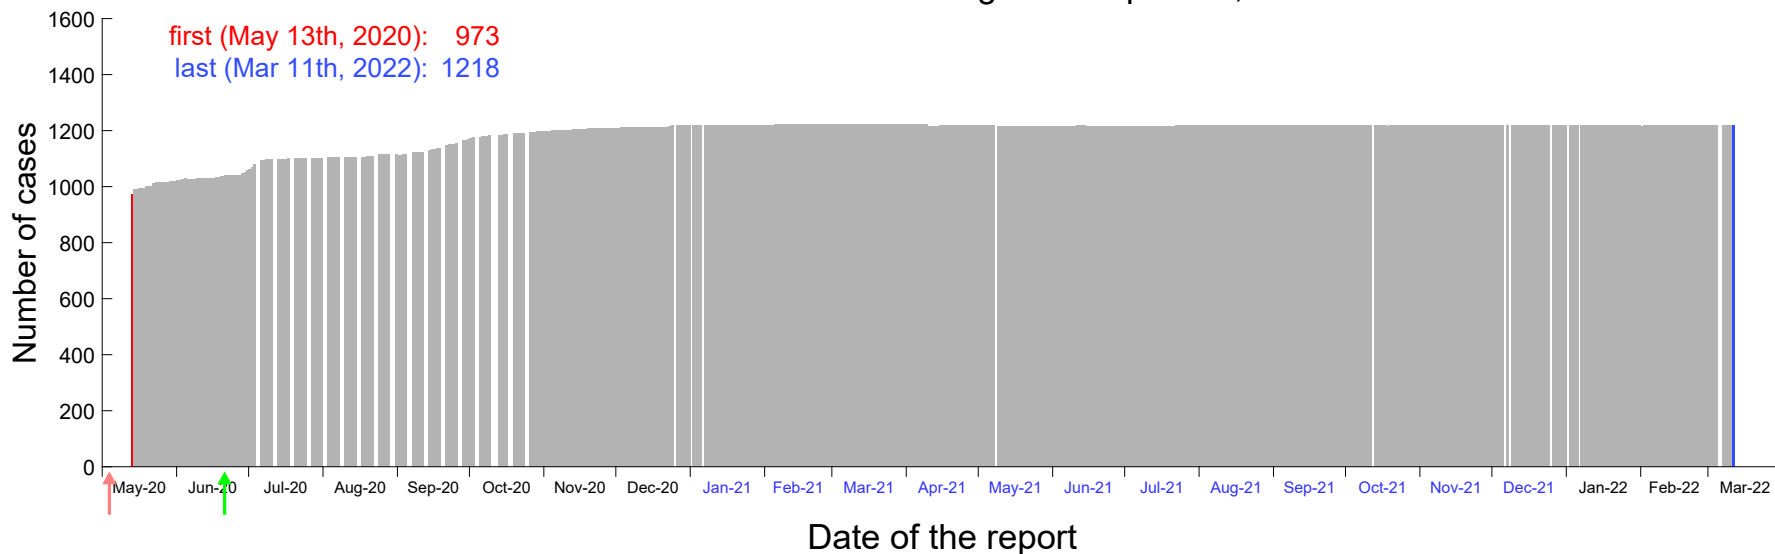

Evolution of the number of cases assigned to Apr 6th, 2020 in Madrid

Evolution of the number of cases assigned to Apr 7th, 2020 in Madrid

Evolution of the number of cases assigned to Apr 8th, 2020 in Madrid

Evolution of the number of cases assigned to Apr 9th, 2020 in Madrid

Evolution of the number of cases assigned to Apr 10th, 2020 in Madrid

Evolution of the number of cases assigned to Apr 11th, 2020 in Madrid

Evolution of the number of cases assigned to Apr 12th, 2020 in Madrid

Evolution of the number of cases assigned to Apr 13th, 2020 in Madrid

Evolution of the number of cases assigned to Apr 14th, 2020 in Madrid