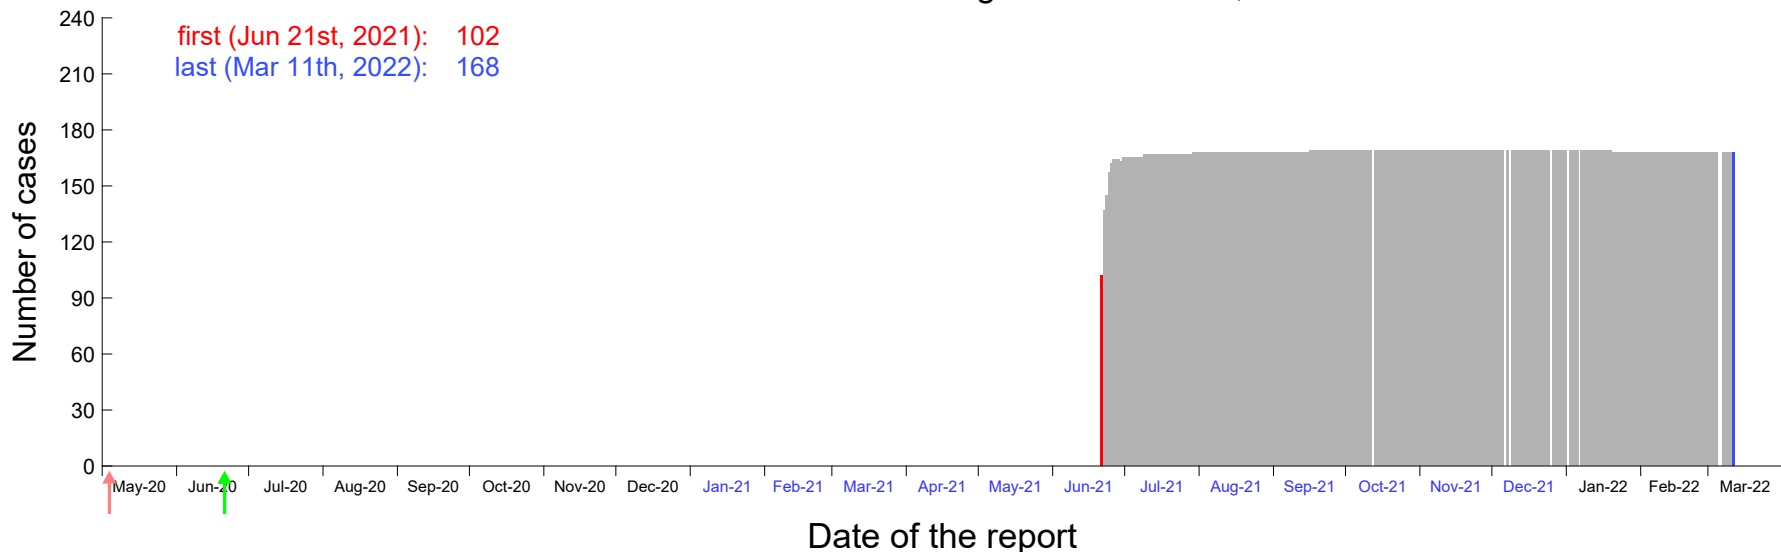

Evolution of the number of cases assigned to Jun 21st, 2021 in Madrid

Evolution of the number of cases assigned to Jun 20th, 2021 in Madrid