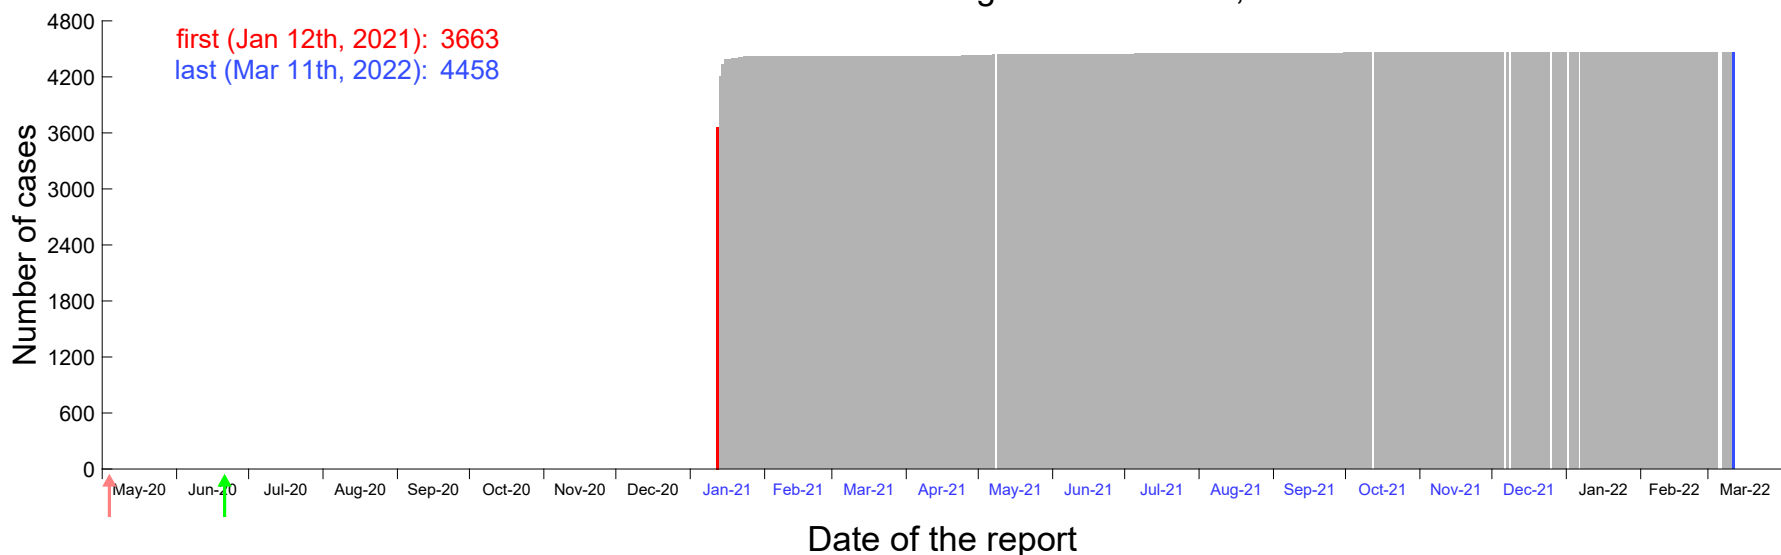

Evolution of the number of cases assigned to Jan 12th, 2021 in Madrid

Evolution of the number of cases assigned to Jan 11th, 2021 in Madrid