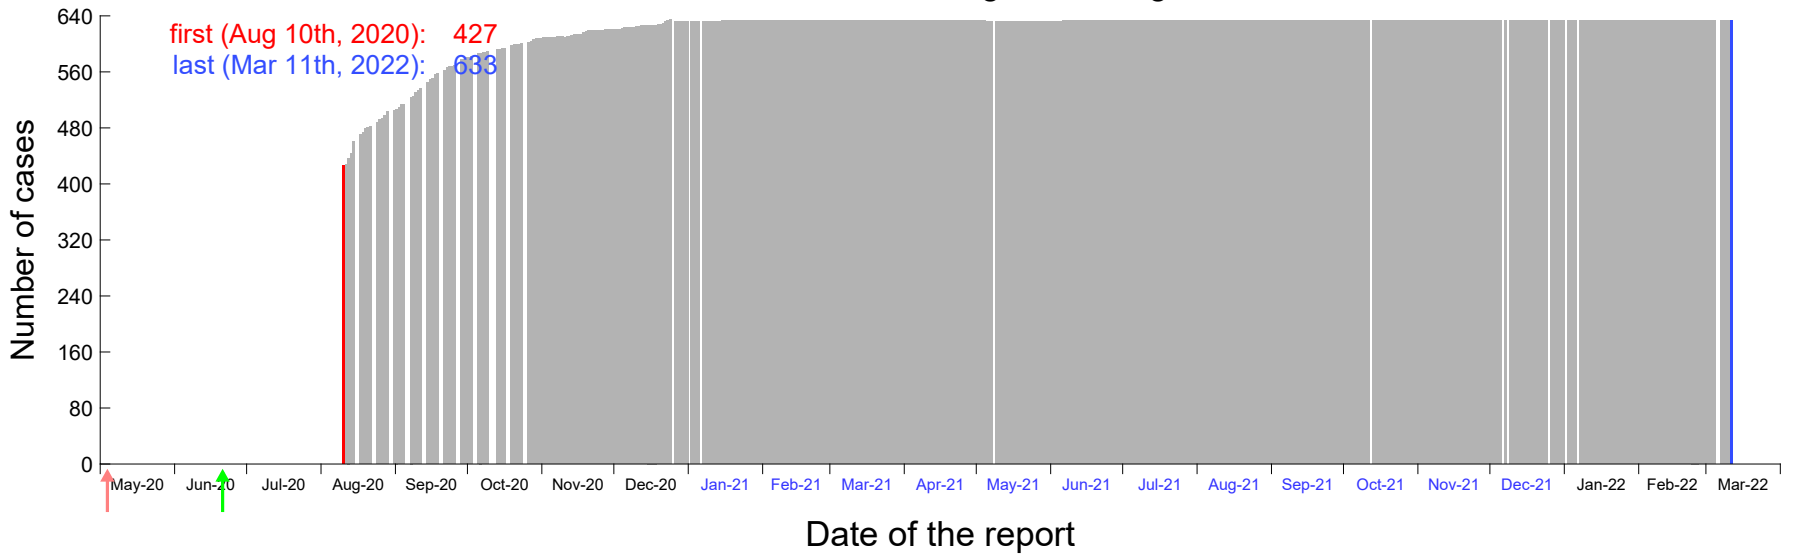

Evolution of the number of cases assigned to Aug 9th, 2020 in Madrid

Evolution of the number of cases assigned to Aug 8th, 2020 in Madrid