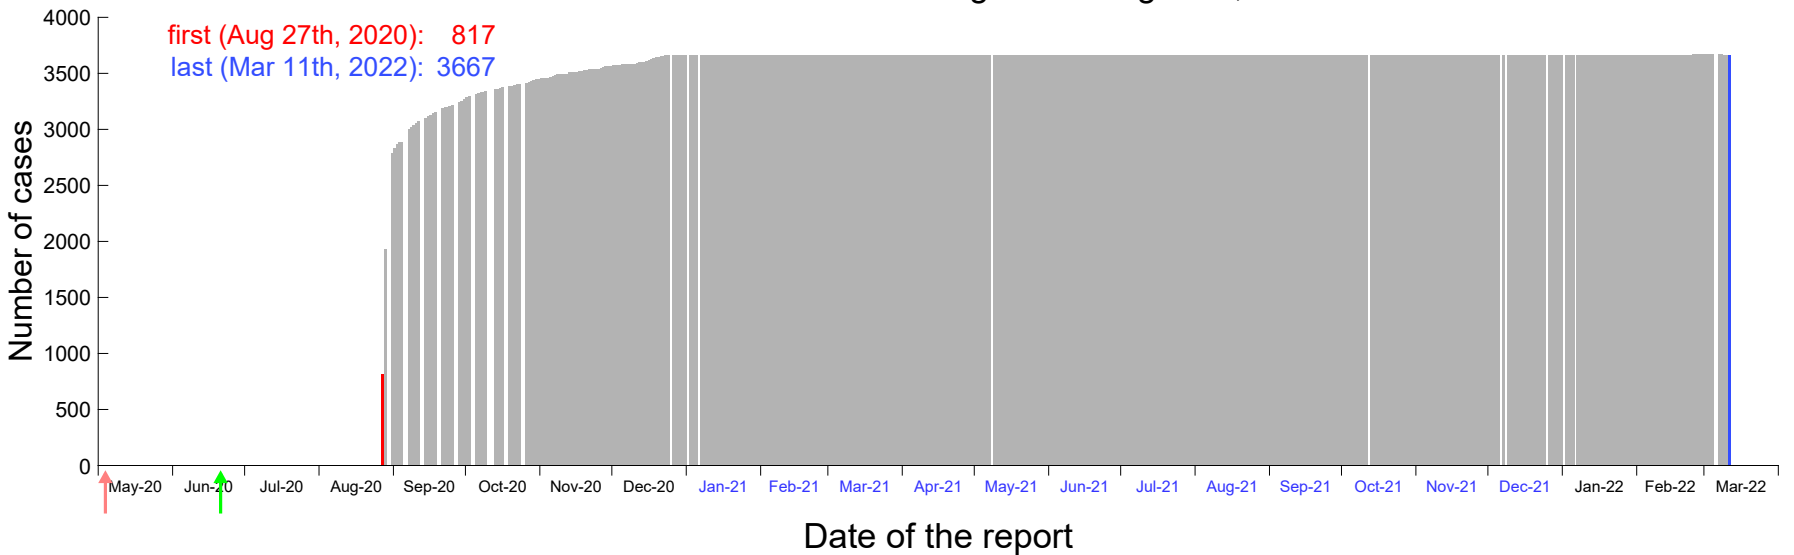

Evolution of the number of cases assigned to Aug 27th, 2020 in Madrid

Evolution of the number of cases assigned to Aug 26th, 2020 in Madrid