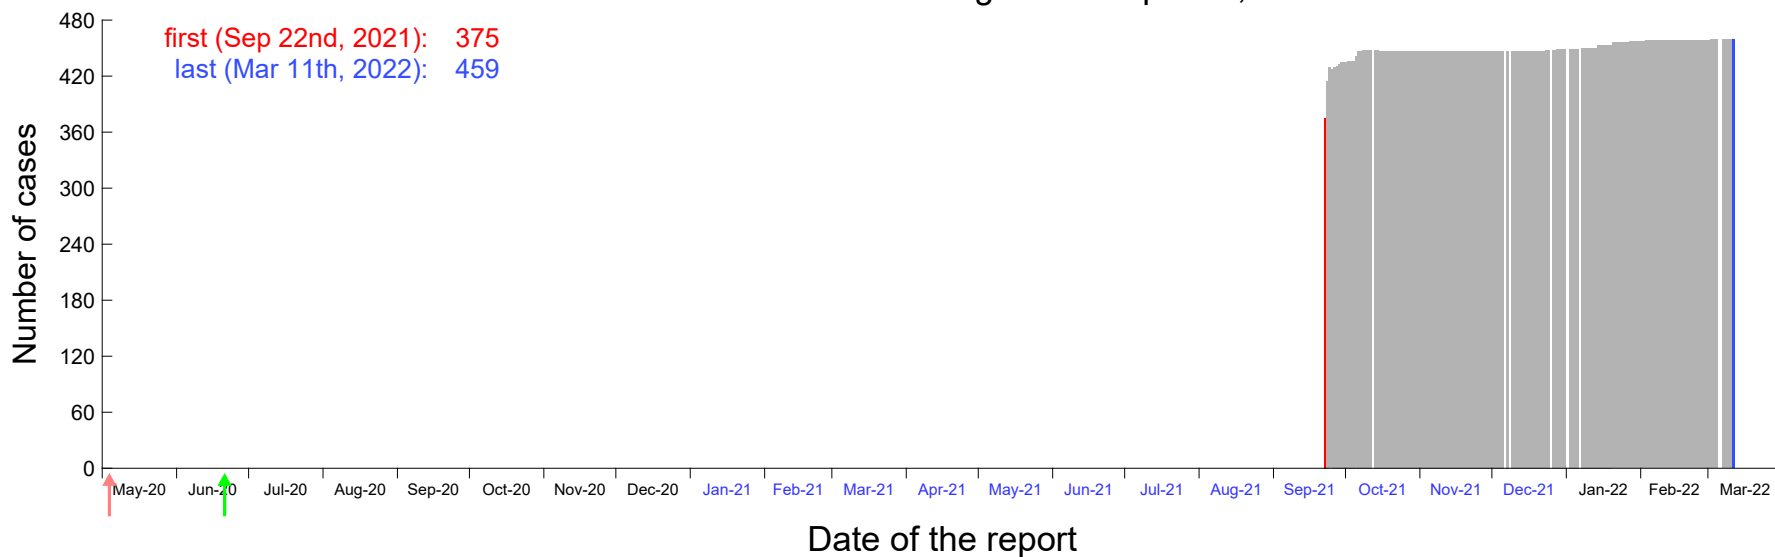

Evolution of the number of cases assigned to Sep 22nd, 2021 in Madrid

Evolution of the number of cases assigned to Sep 21st, 2021 in Madrid