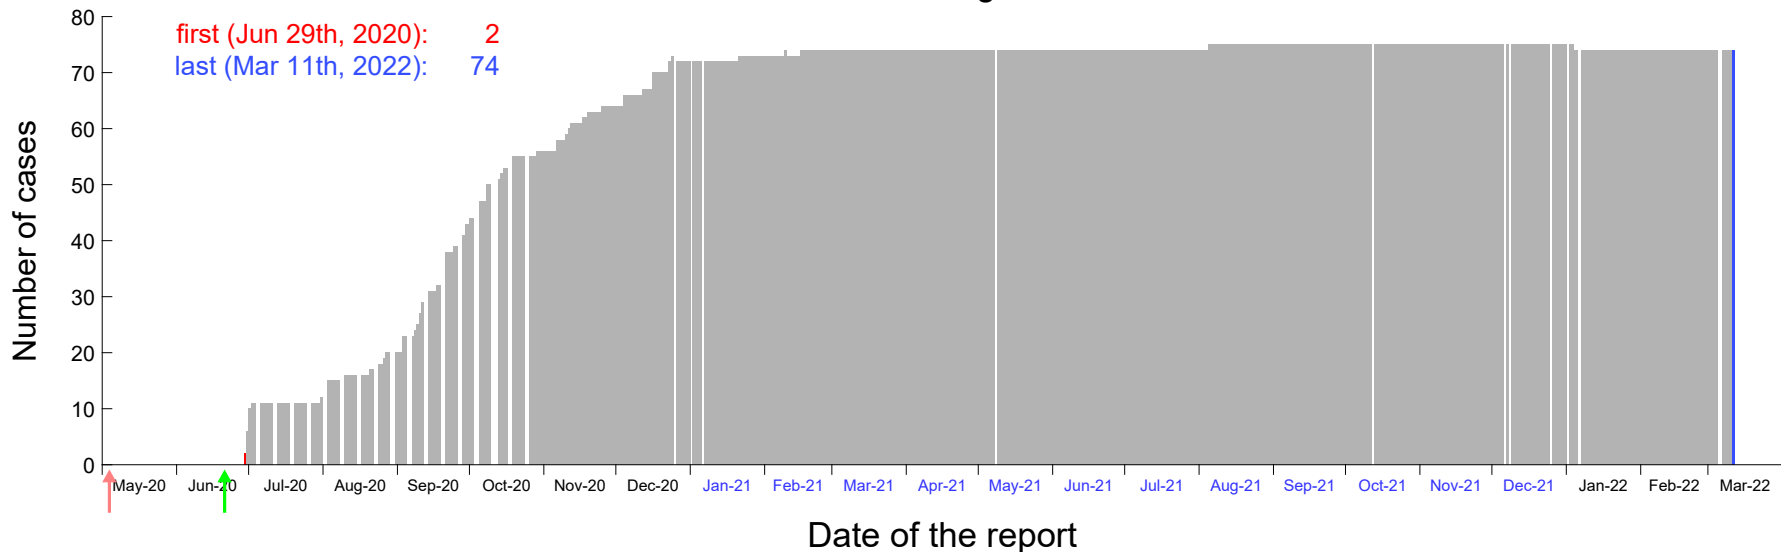

Evolution of the number of cases assigned to Jun 20th, 2020 in Madrid

Evolution of the number of cases assigned to Jun 21st, 2020 in Madrid

Evolution of the number of cases assigned to Jun 22nd, 2020 in Madrid

Evolution of the number of cases assigned to Jun 23rd, 2020 in Madrid

Evolution of the number of cases assigned to Jun 24th, 2020 in Madrid

Evolution of the number of cases assigned to Jun 25th, 2020 in Madrid

Evolution of the number of cases assigned to Jun 26th, 2020 in Madrid

Evolution of the number of cases assigned to Jun 27th, 2020 in Madrid

Evolution of the number of cases assigned to Jun 28th, 2020 in Madrid