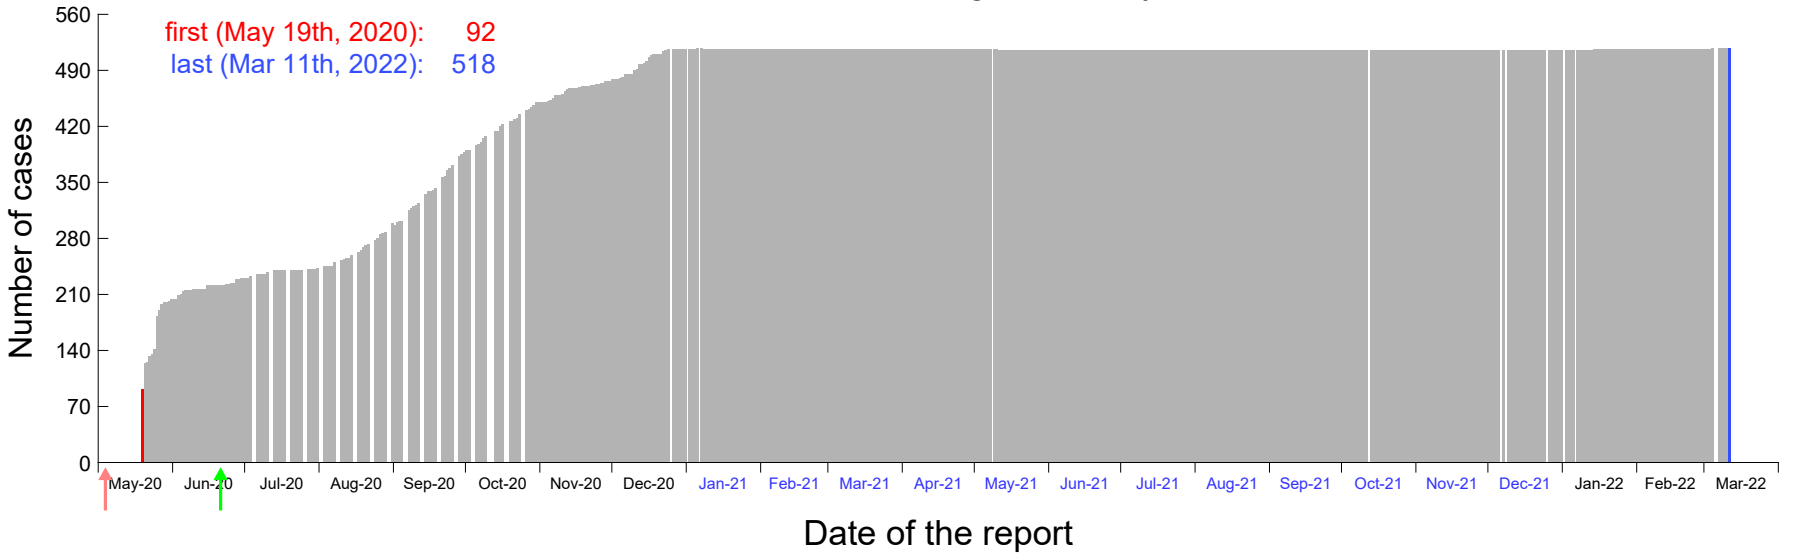

Evolution of the number of cases assigned to May 12th, 2020 in Madrid

Evolution of the number of cases assigned to May 13th, 2020 in Madrid

Evolution of the number of cases assigned to May 14th, 2020 in Madrid

Evolution of the number of cases assigned to May 15th, 2020 in Madrid

Evolution of the number of cases assigned to May 16th, 2020 in Madrid

Evolution of the number of cases assigned to May 17th, 2020 in Madrid

Evolution of the number of cases assigned to May 18th, 2020 in Madrid

Evolution of the number of cases assigned to May 19th, 2020 in Madrid

Evolution of the number of cases assigned to May 20th, 2020 in Madrid

Evolution of the number of cases assigned to May 21st, 2020 in Madrid

Evolution of the number of cases assigned to May 22nd, 2020 in Madrid

Evolution of the number of cases assigned to May 23rd, 2020 in Madrid