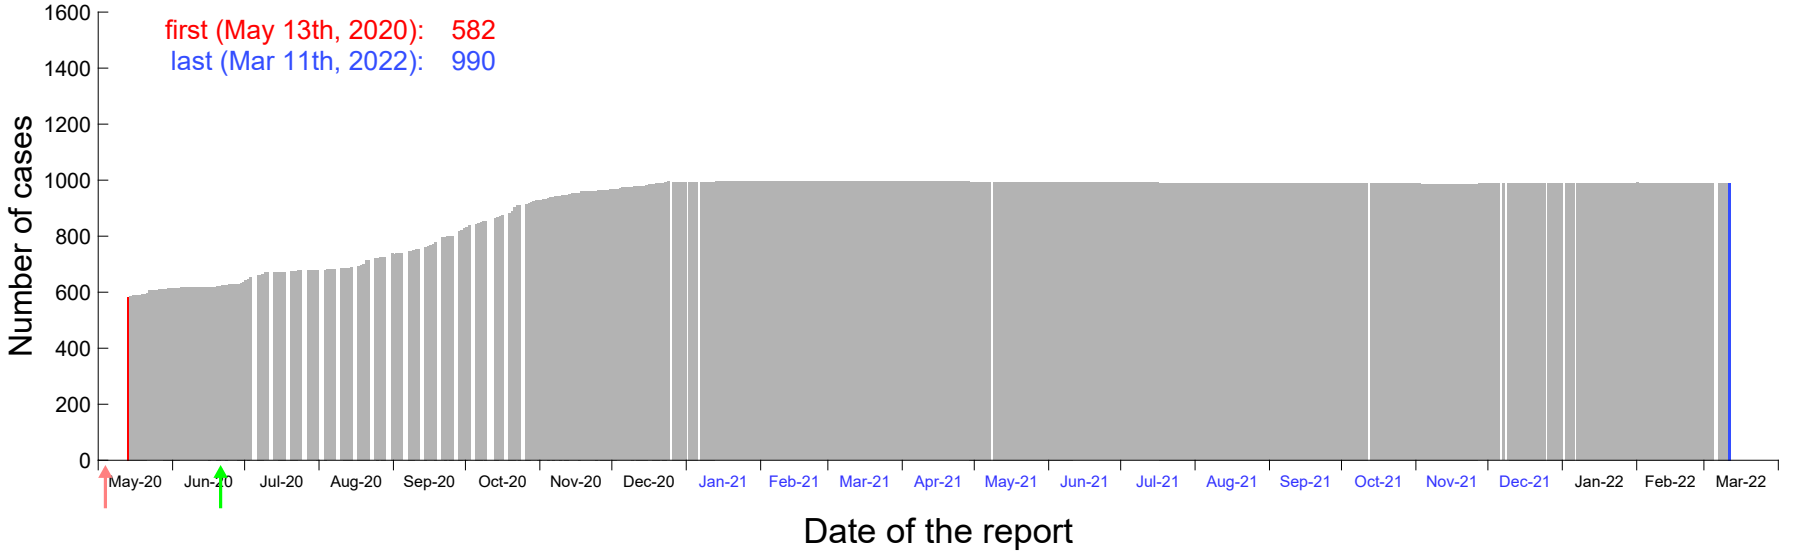

Evolution of the number of cases assigned to Apr 21st, 2020 in Madrid

Evolution of the number of cases assigned to Apr 22nd, 2020 in Madrid

Evolution of the number of cases assigned to Apr 23rd, 2020 in Madrid

Evolution of the number of cases assigned to Apr 24th, 2020 in Madrid

Evolution of the number of cases assigned to Apr 25th, 2020 in Madrid

Evolution of the number of cases assigned to Apr 26th, 2020 in Madrid

Evolution of the number of cases assigned to Apr 27th, 2020 in Madrid

Evolution of the number of cases assigned to Apr 28th, 2020 in Madrid

Evolution of the number of cases assigned to Apr 29th, 2020 in Madrid

Evolution of the number of cases assigned to Apr 30th, 2020 in Madrid

Evolution of the number of cases assigned to May 1st, 2020 in Madrid

Evolution of the number of cases assigned to May 2nd, 2020 in Madrid