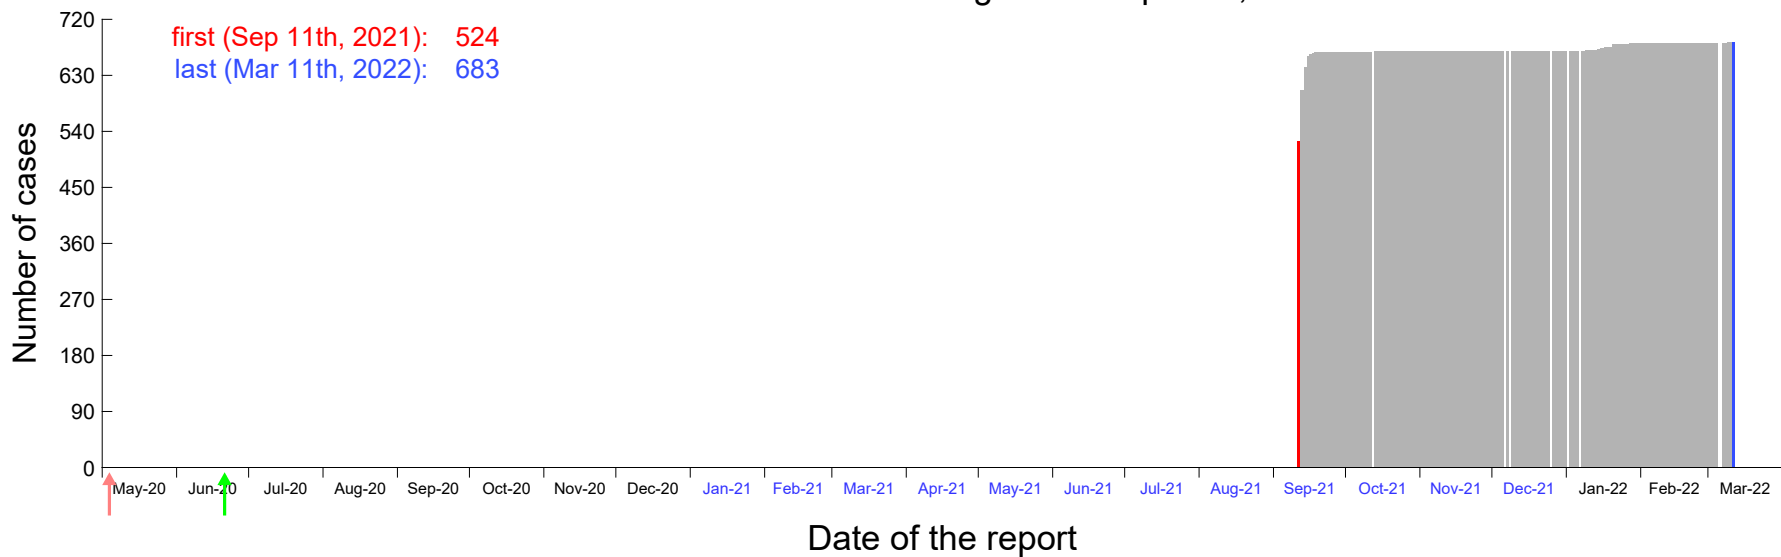

Evolution of the number of cases assigned to Sep 11th, 2021 in Madrid

Evolution of the number of cases assigned to Sep 10th, 2021 in Madrid