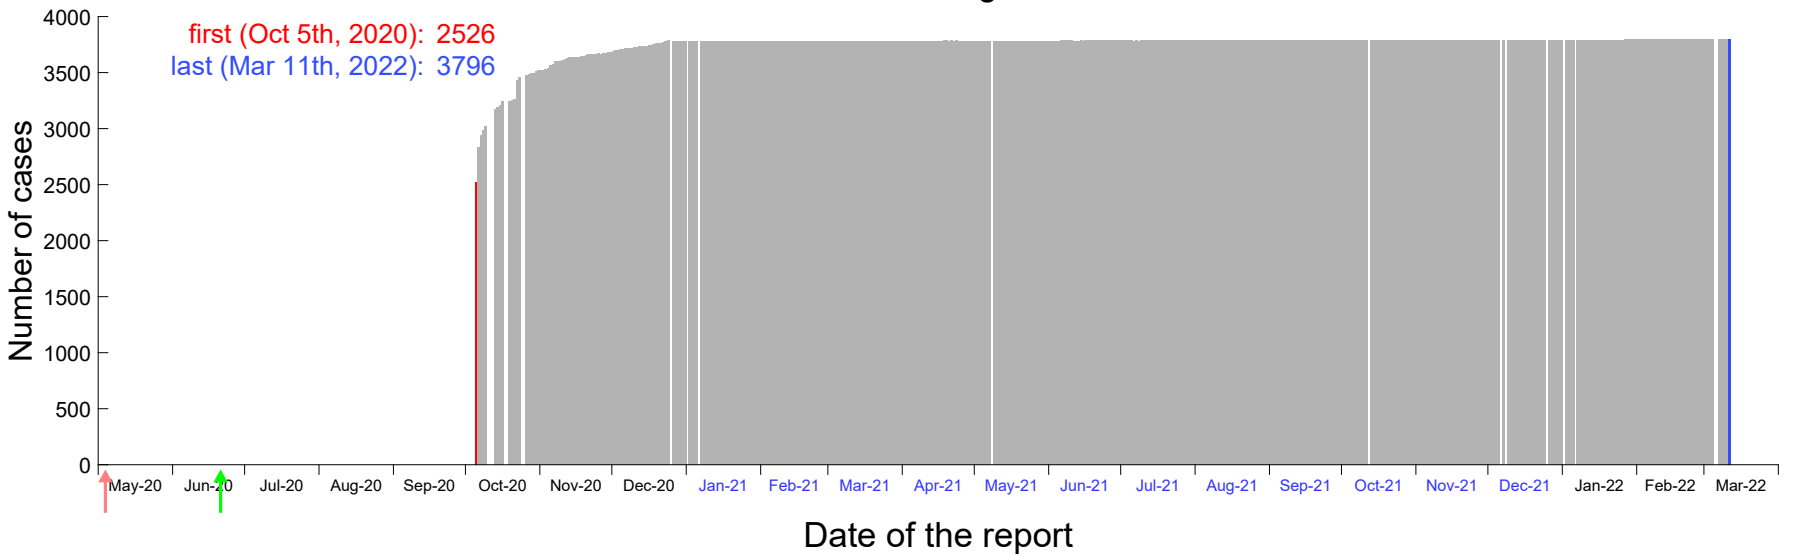

Evolution of the number of cases assigned to Oct 3rd, 2020 in Madrid

Evolution of the number of cases assigned to Oct 2nd, 2020 in Madrid