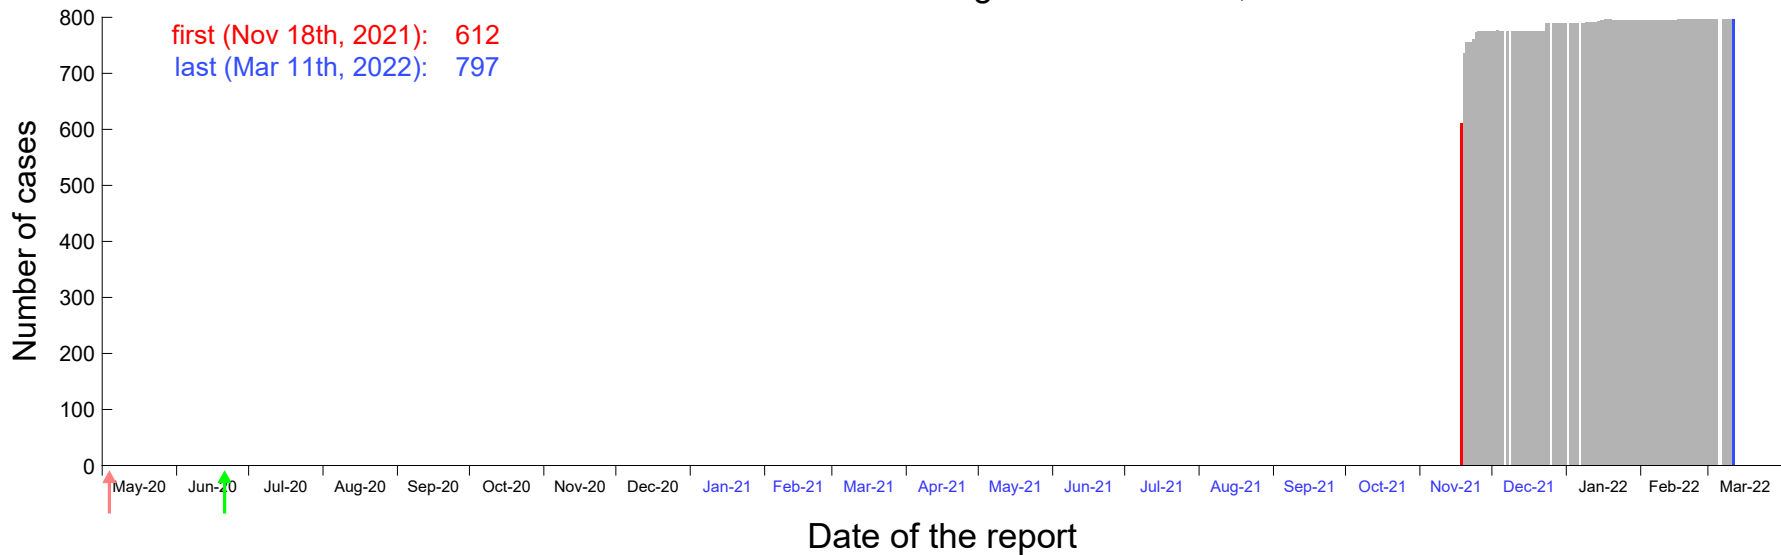

Evolution of the number of cases assigned to Nov 18th, 2021 in Madrid

Evolution of the number of cases assigned to Nov 17th, 2021 in Madrid