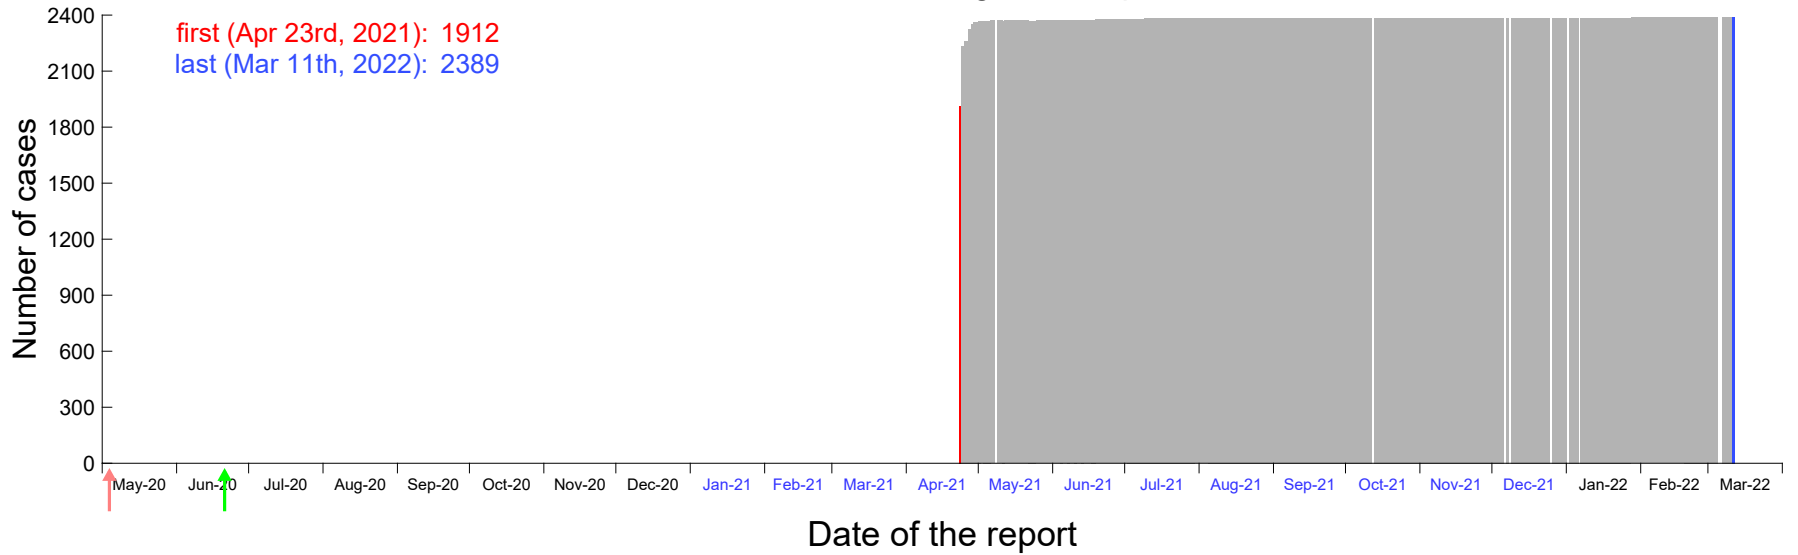

Evolution of the number of cases assigned to Apr 23rd, 2021 in Madrid

Evolution of the number of cases assigned to Apr 22nd, 2021 in Madrid