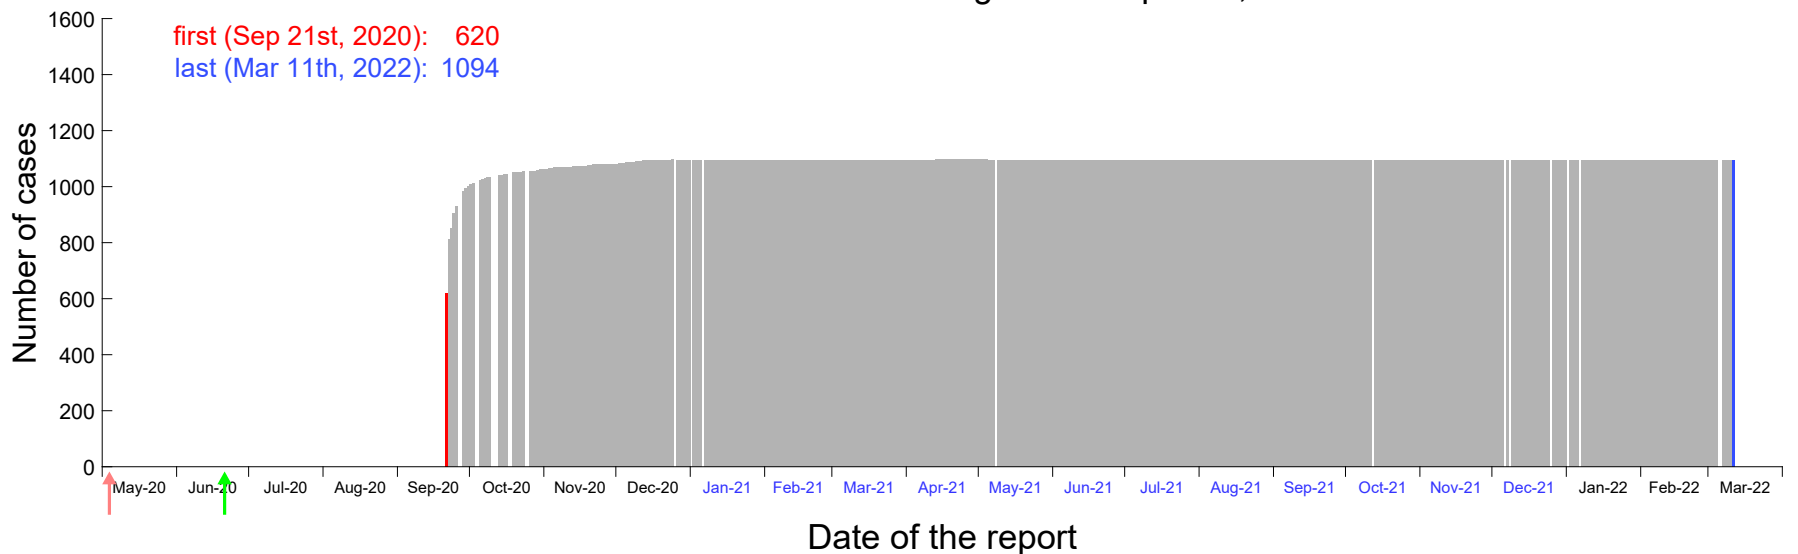

Evolution of the number of cases assigned to Sep 21st, 2020 in Madrid

Evolution of the number of cases assigned to Sep 20th, 2020 in Madrid