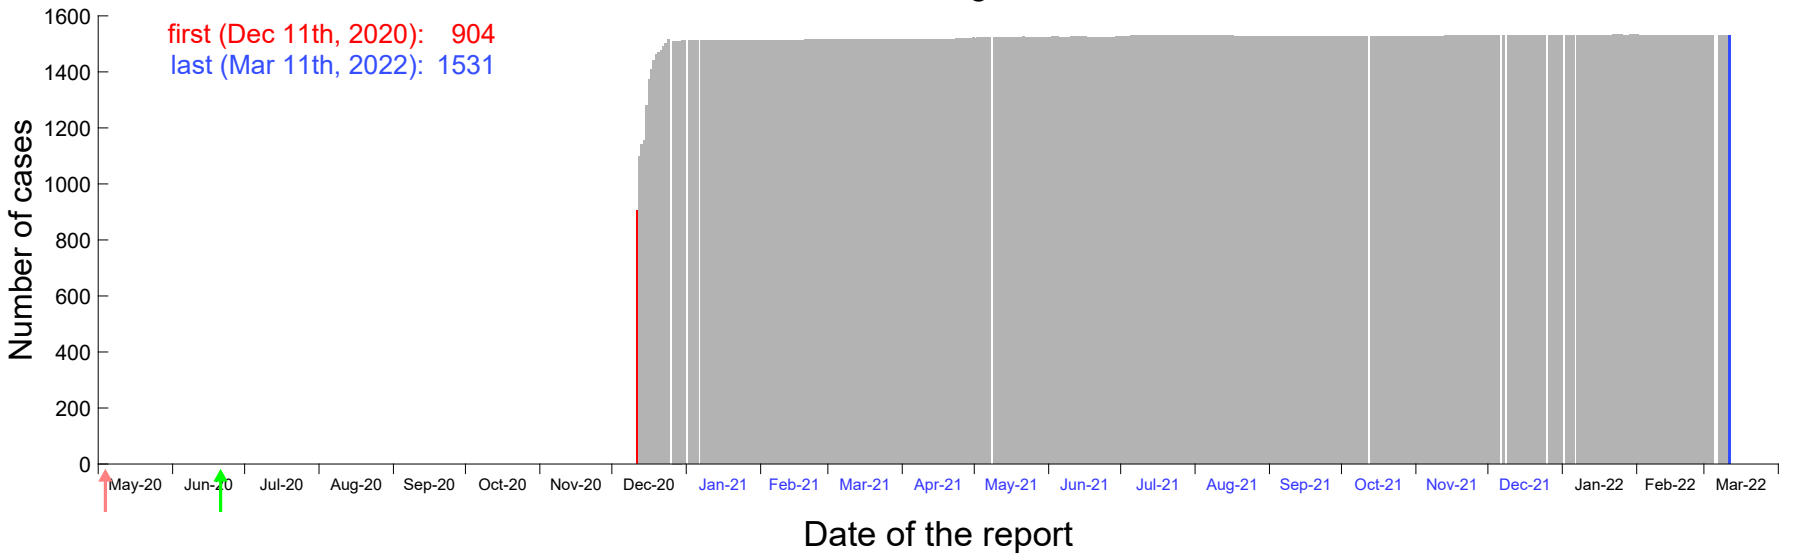

Evolution of the number of cases assigned to Dec 11th, 2020 in Madrid

Evolution of the number of cases assigned to Dec 10th, 2020 in Madrid