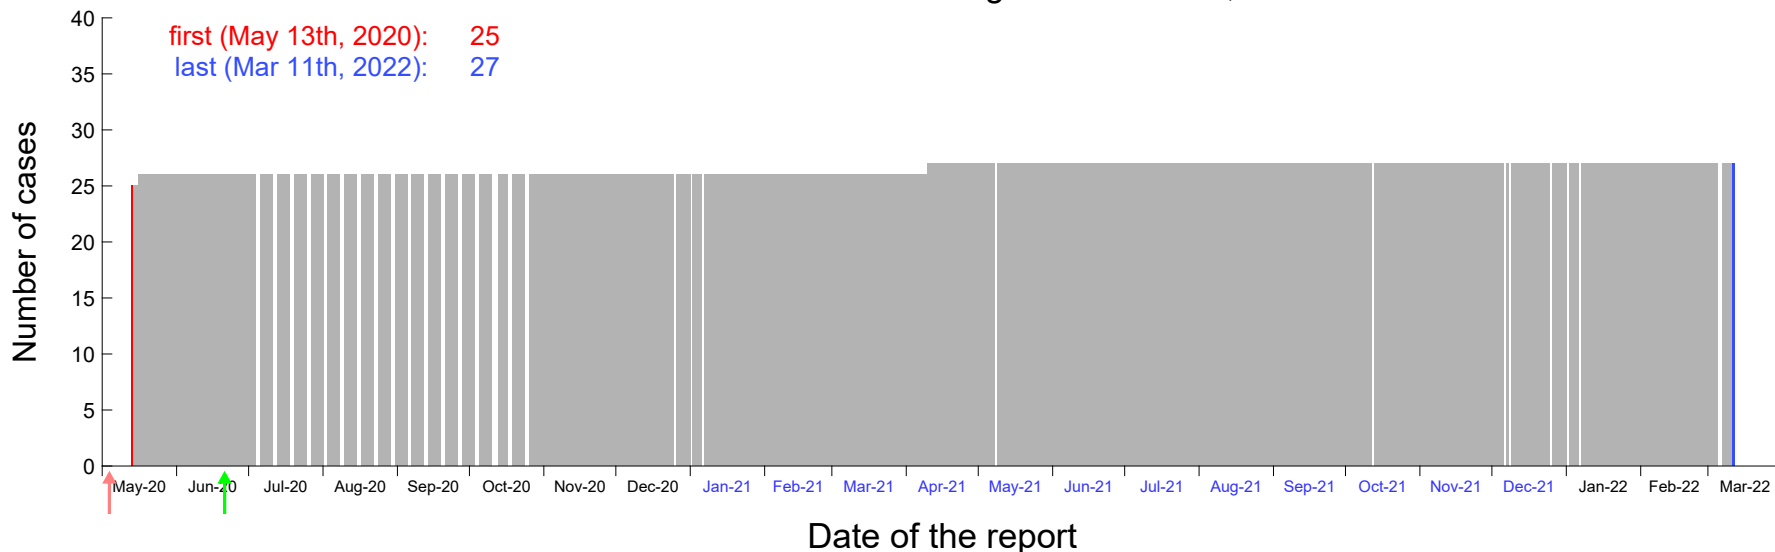

Evolution of the number of cases assigned to Mar 1st, 2020 in Madrid

Evolution of the number of cases assigned to Mar 2nd, 2020 in Madrid

Evolution of the number of cases assigned to Mar 3rd, 2020 in Madrid

Evolution of the number of cases assigned to Mar 4th, 2020 in Madrid

Evolution of the number of cases assigned to Mar 5th, 2020 in Madrid

Evolution of the number of cases assigned to Mar 6th, 2020 in Madrid