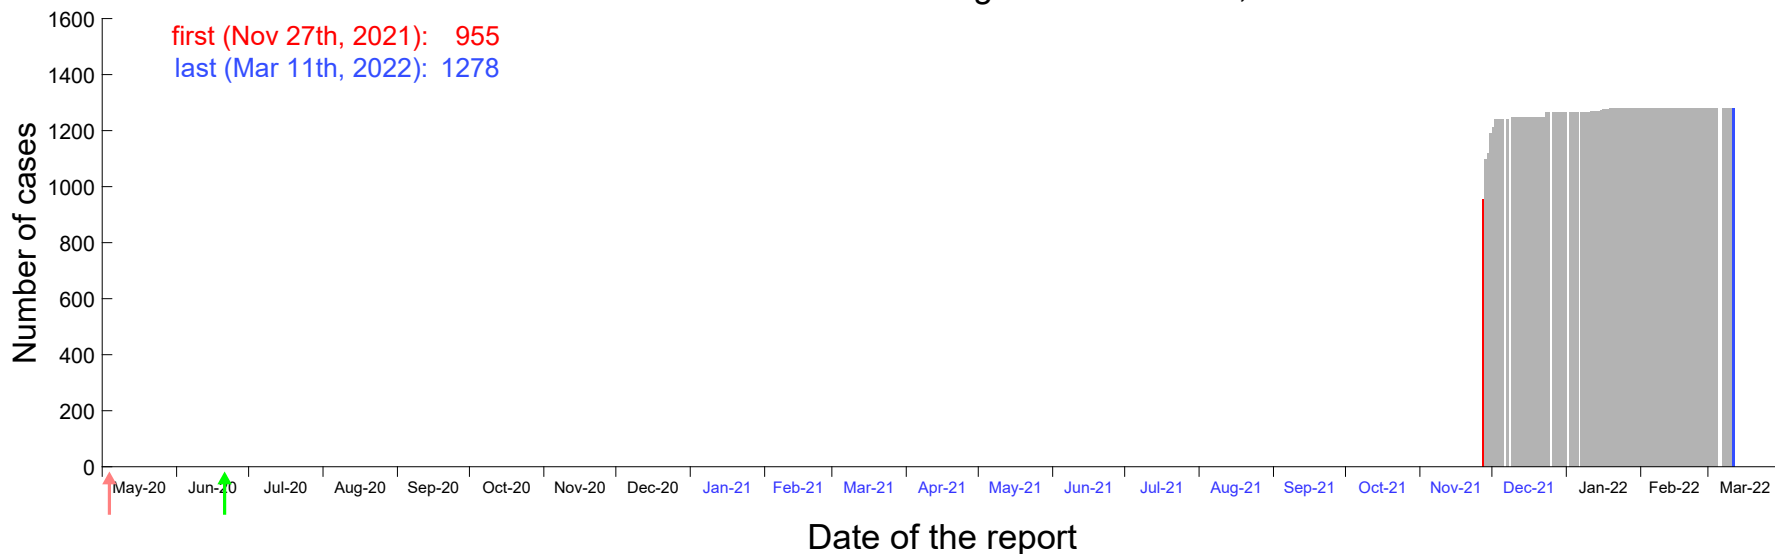

Evolution of the number of cases assigned to Nov 27th, 2021 in Madrid

Evolution of the number of cases assigned to Nov 26th, 2021 in Madrid