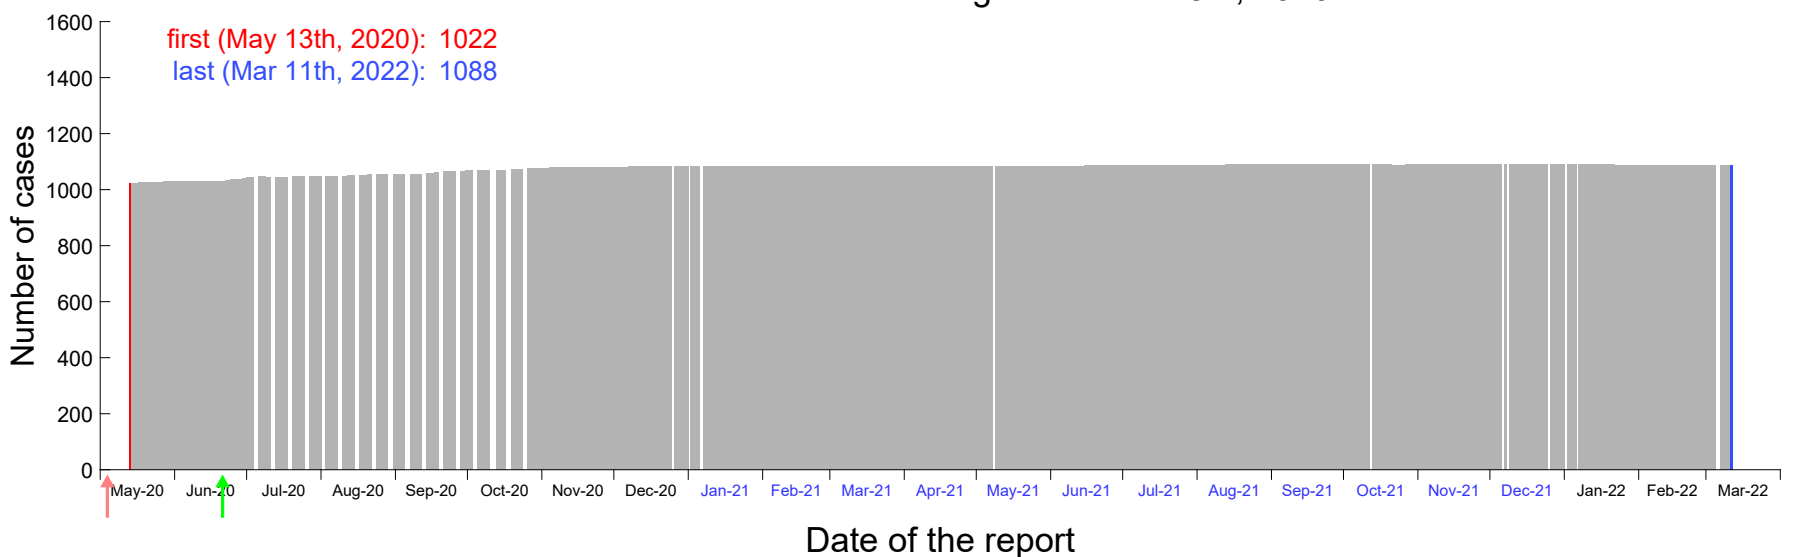

Evolution of the number of cases assigned to Mar 22nd, 2020 in Madrid

Evolution of the number of cases assigned to Mar 23rd, 2020 in Madrid

Evolution of the number of cases assigned to Mar 24th, 2020 in Madrid

Evolution of the number of cases assigned to Mar 25th, 2020 in Madrid

Evolution of the number of cases assigned to Mar 26th, 2020 in Madrid

Evolution of the number of cases assigned to Mar 27th, 2020 in Madrid

Evolution of the number of cases assigned to Mar 28th, 2020 in Madrid

Evolution of the number of cases assigned to Mar 29th, 2020 in Madrid

Evolution of the number of cases assigned to Mar 30th, 2020 in Madrid