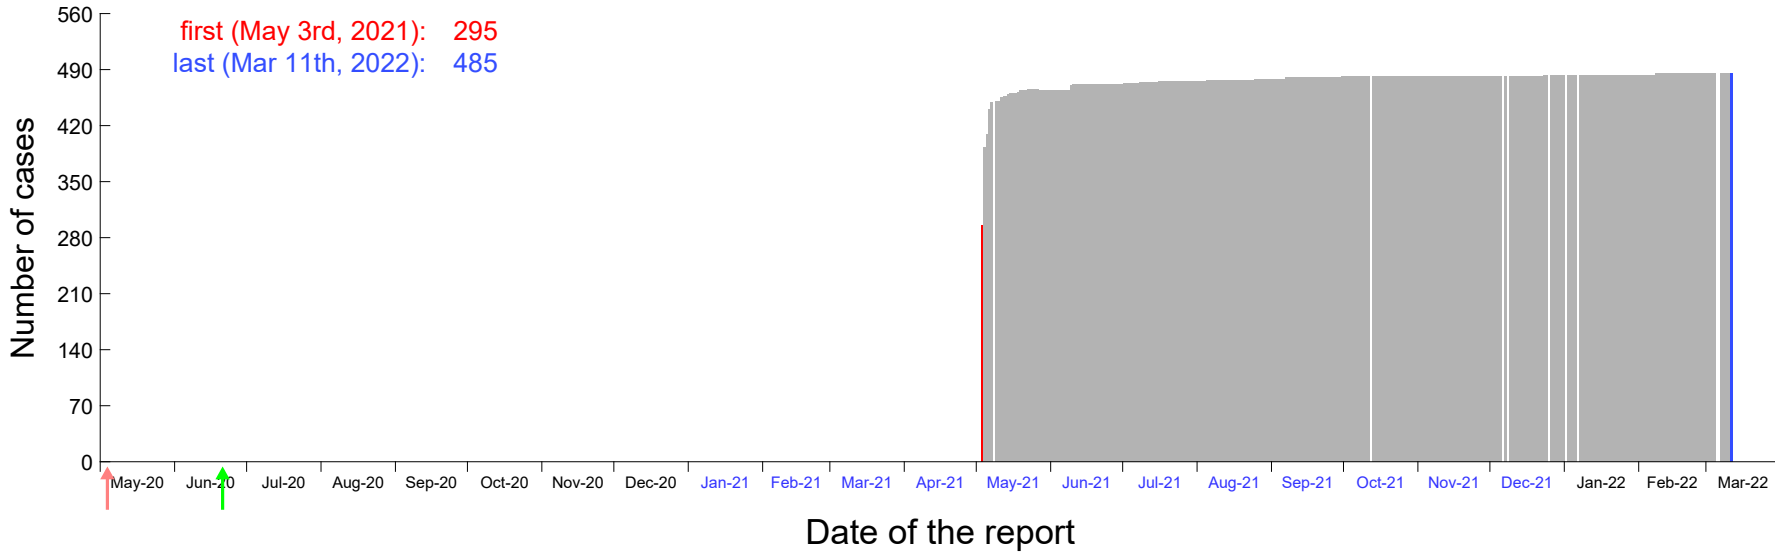

Evolution of the number of cases assigned to May 3rd, 2021 in Madrid

Evolution of the number of cases assigned to May 2nd, 2021 in Madrid