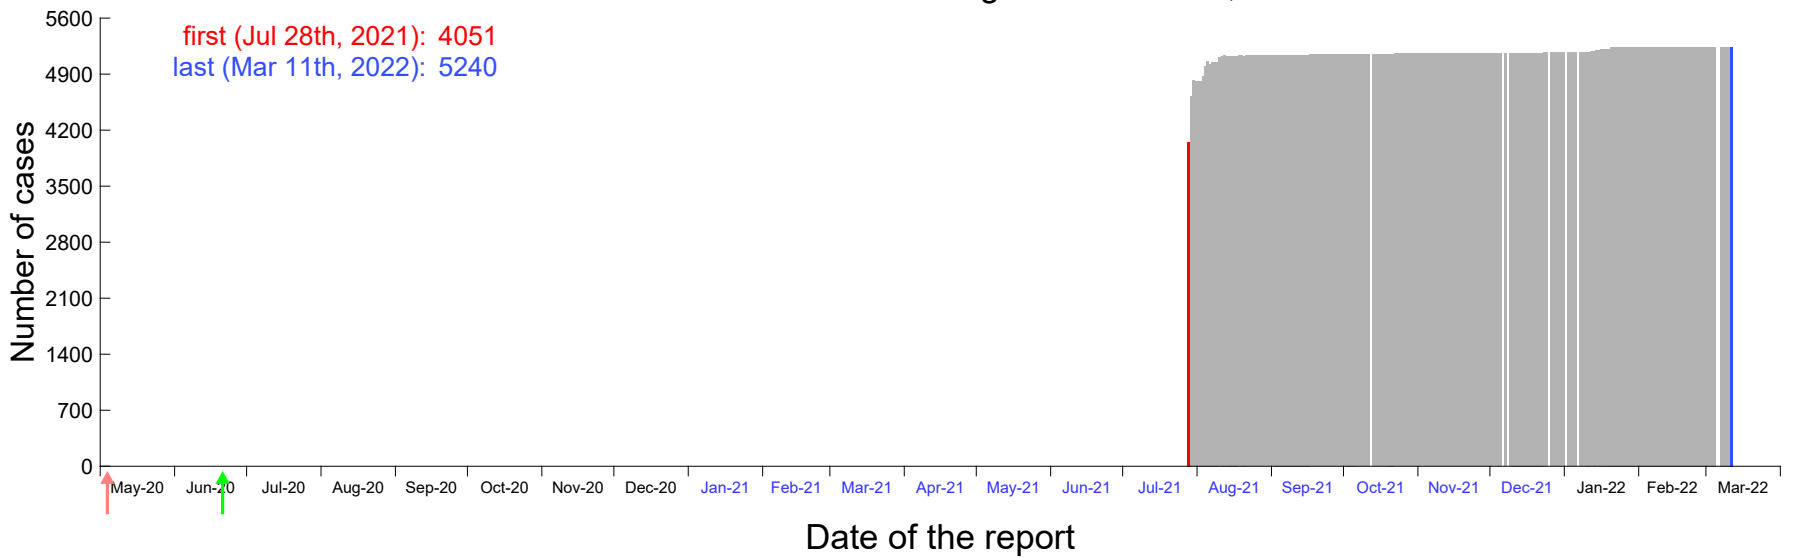

Evolution of the number of cases assigned to Jul 28th, 2021 in Madrid

Evolution of the number of cases assigned to Jul 27th, 2021 in Madrid