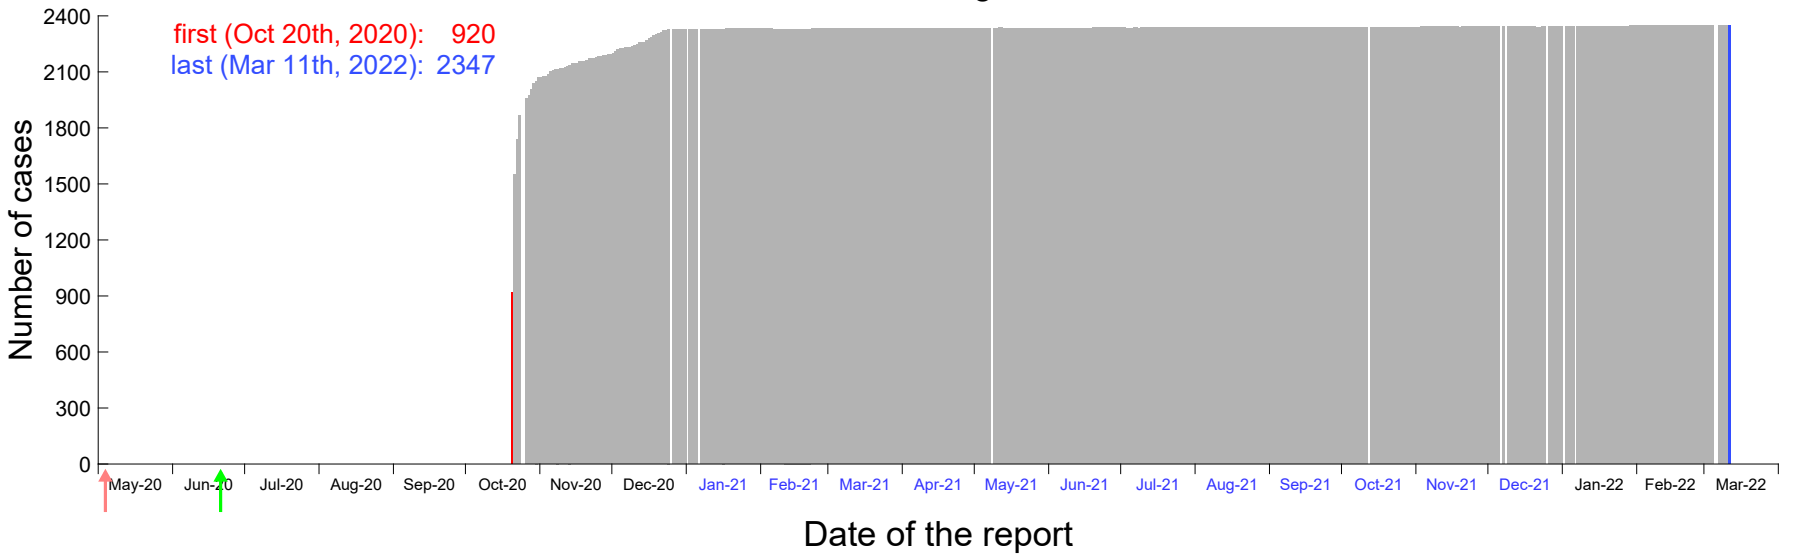

Evolution of the number of cases assigned to Oct 20th, 2020 in Madrid

Evolution of the number of cases assigned to Oct 19th, 2020 in Madrid