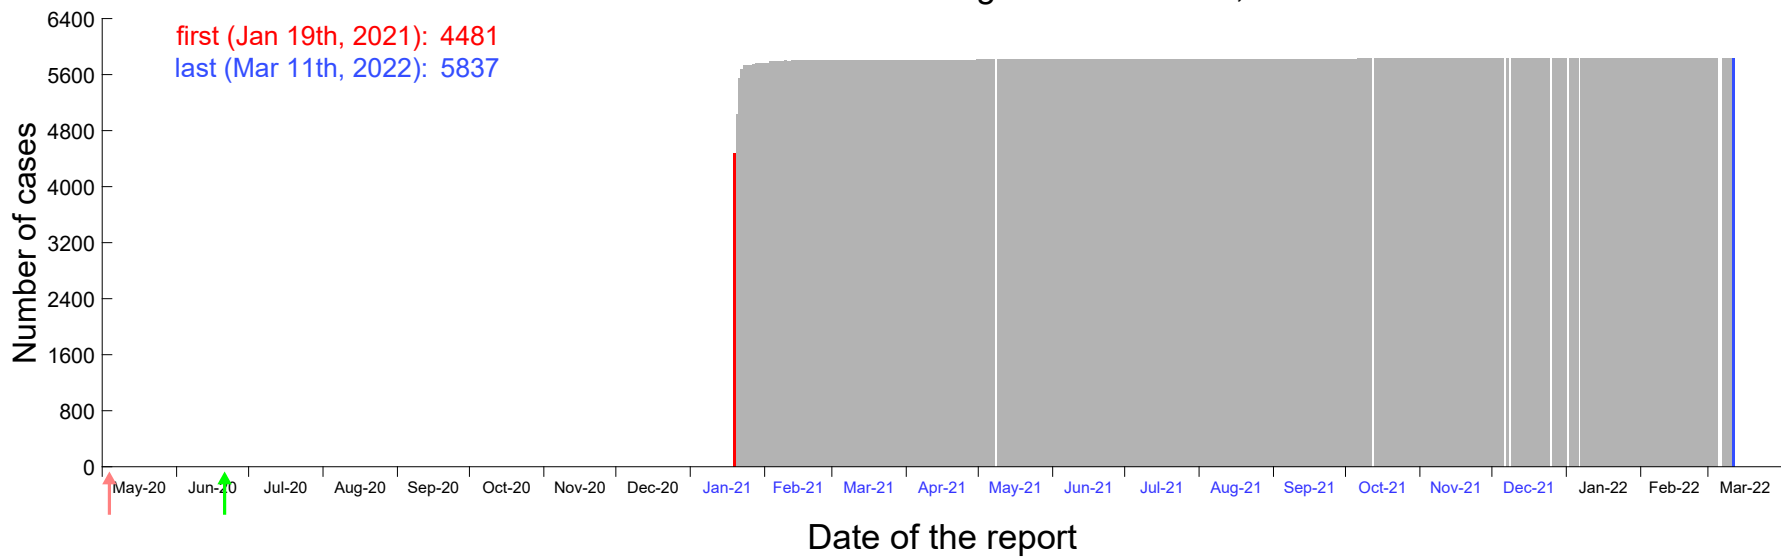

Evolution of the number of cases assigned to Jan 19th, 2021 in Madrid

Evolution of the number of cases assigned to Jan 18th, 2021 in Madrid