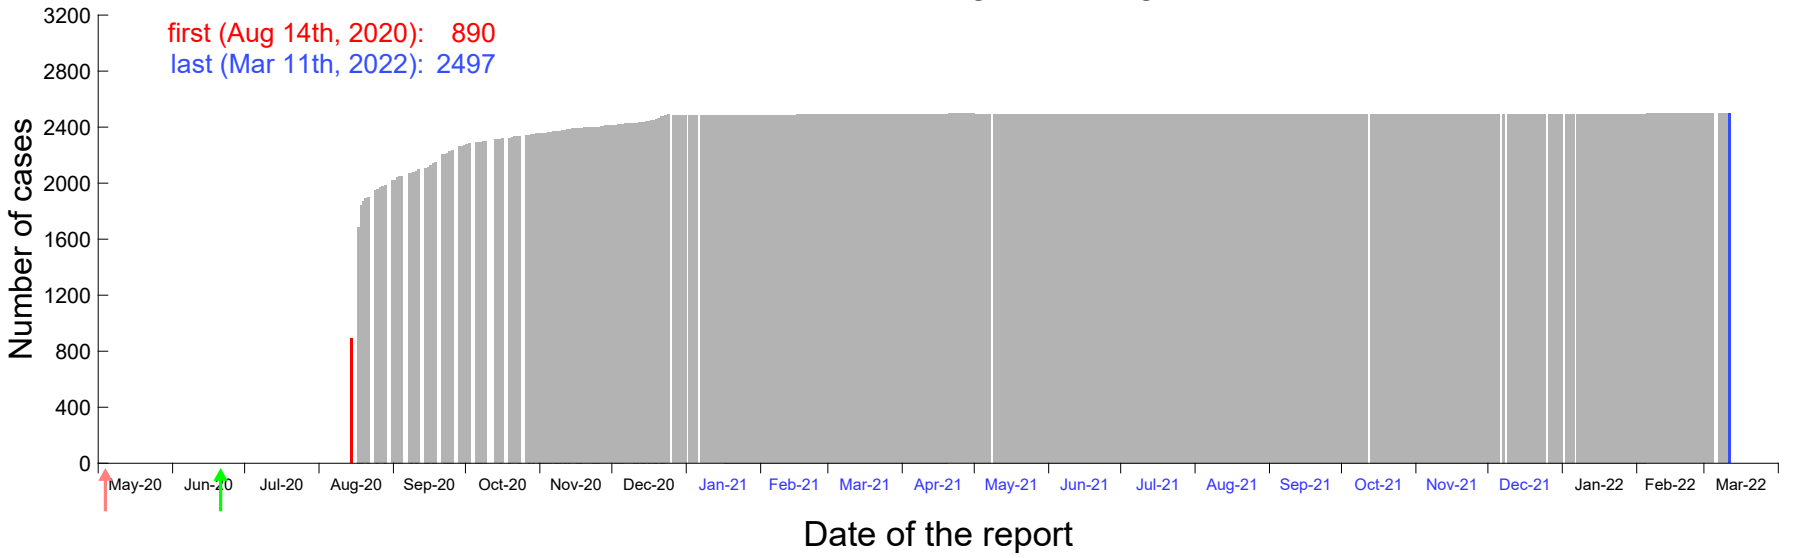

Evolution of the number of cases assigned to Aug 14th, 2020 in Madrid

Evolution of the number of cases assigned to Aug 13th, 2020 in Madrid