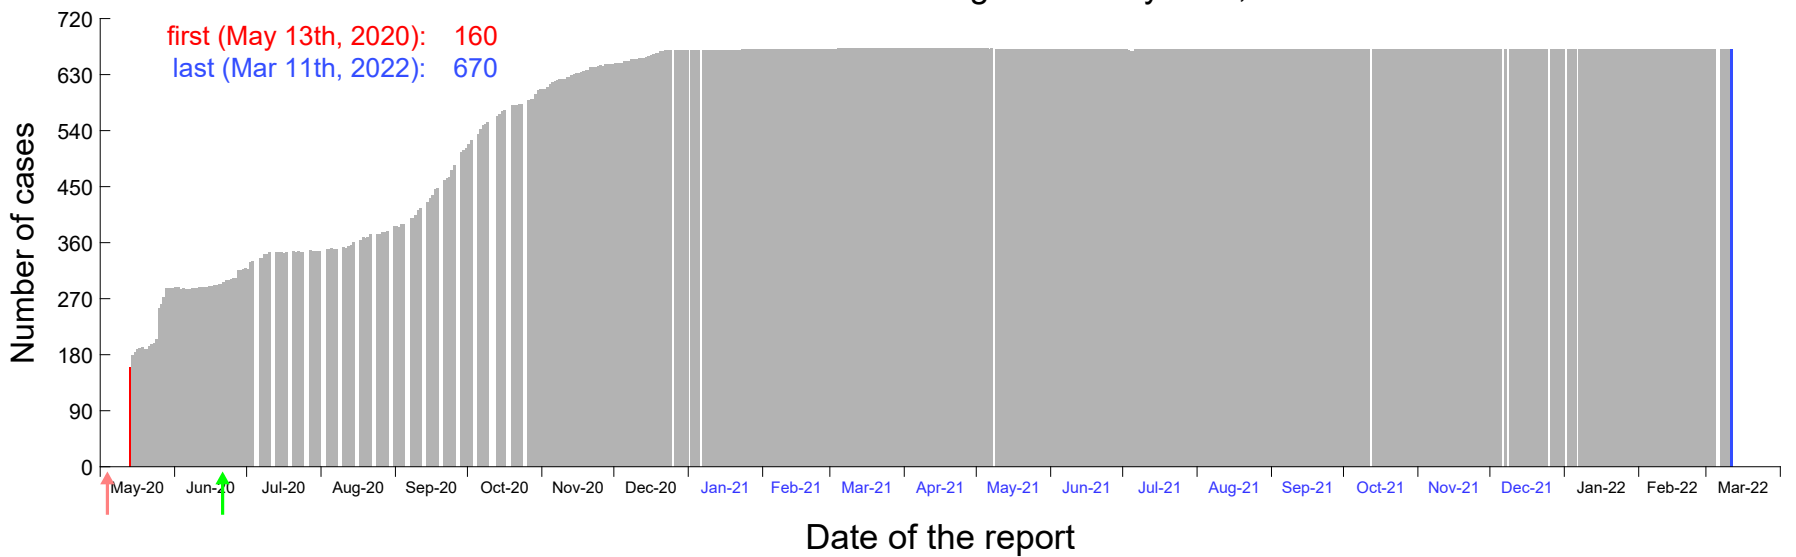

Evolution of the number of cases assigned to May 3rd, 2020 in Madrid

Evolution of the number of cases assigned to May 4th, 2020 in Madrid

Evolution of the number of cases assigned to May 5th, 2020 in Madrid

Evolution of the number of cases assigned to May 6th, 2020 in Madrid

Evolution of the number of cases assigned to May 7th, 2020 in Madrid

Evolution of the number of cases assigned to May 8th, 2020 in Madrid

Evolution of the number of cases assigned to May 9th, 2020 in Madrid

Evolution of the number of cases assigned to May 10th, 2020 in Madrid

Evolution of the number of cases assigned to May 11th, 2020 in Madrid