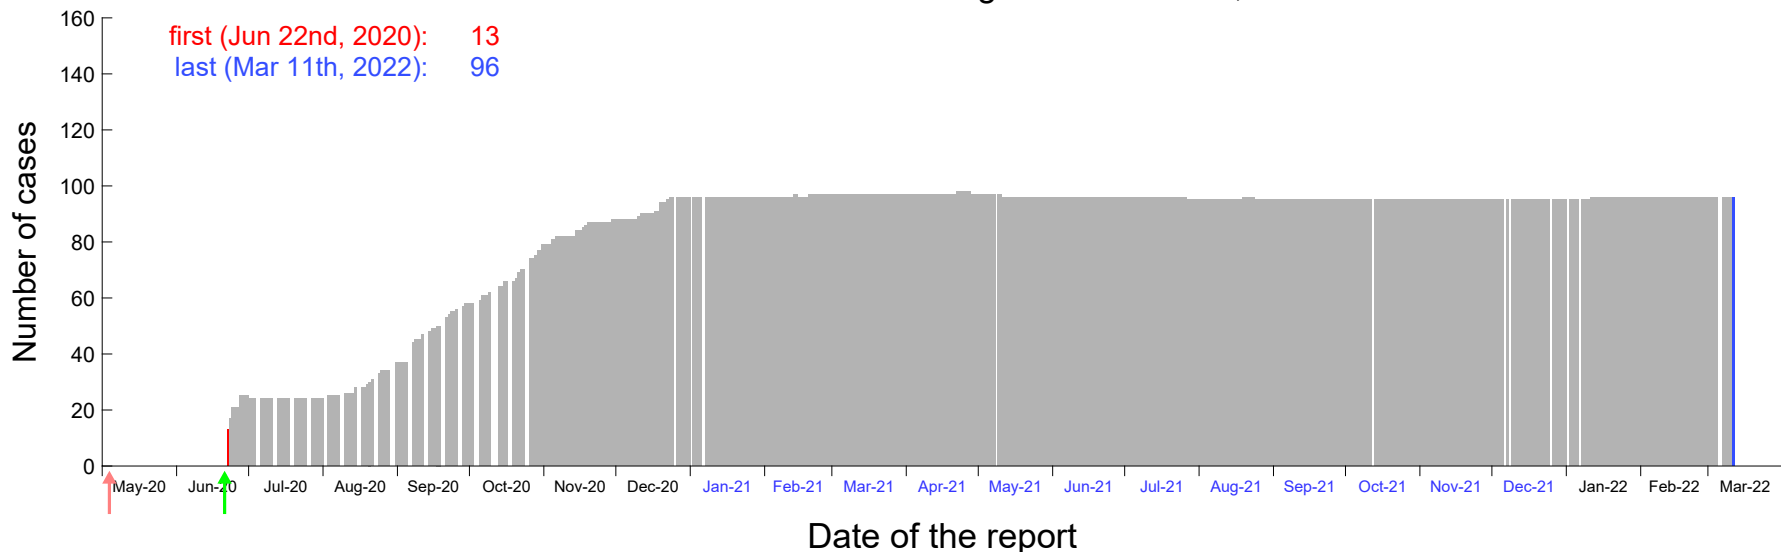

Evolution of the number of cases assigned to Jun 14th, 2020 in Madrid

Evolution of the number of cases assigned to Jun 15th, 2020 in Madrid

Evolution of the number of cases assigned to Jun 16th, 2020 in Madrid

Evolution of the number of cases assigned to Jun 17th, 2020 in Madrid

Evolution of the number of cases assigned to Jun 18th, 2020 in Madrid

Evolution of the number of cases assigned to Jun 19th, 2020 in Madrid

Evolution of the number of cases assigned to Jun 20th, 2020 in Madrid

Evolution of the number of cases assigned to Jun 21st, 2020 in Madrid

Evolution of the number of cases assigned to Jun 22nd, 2020 in Madrid