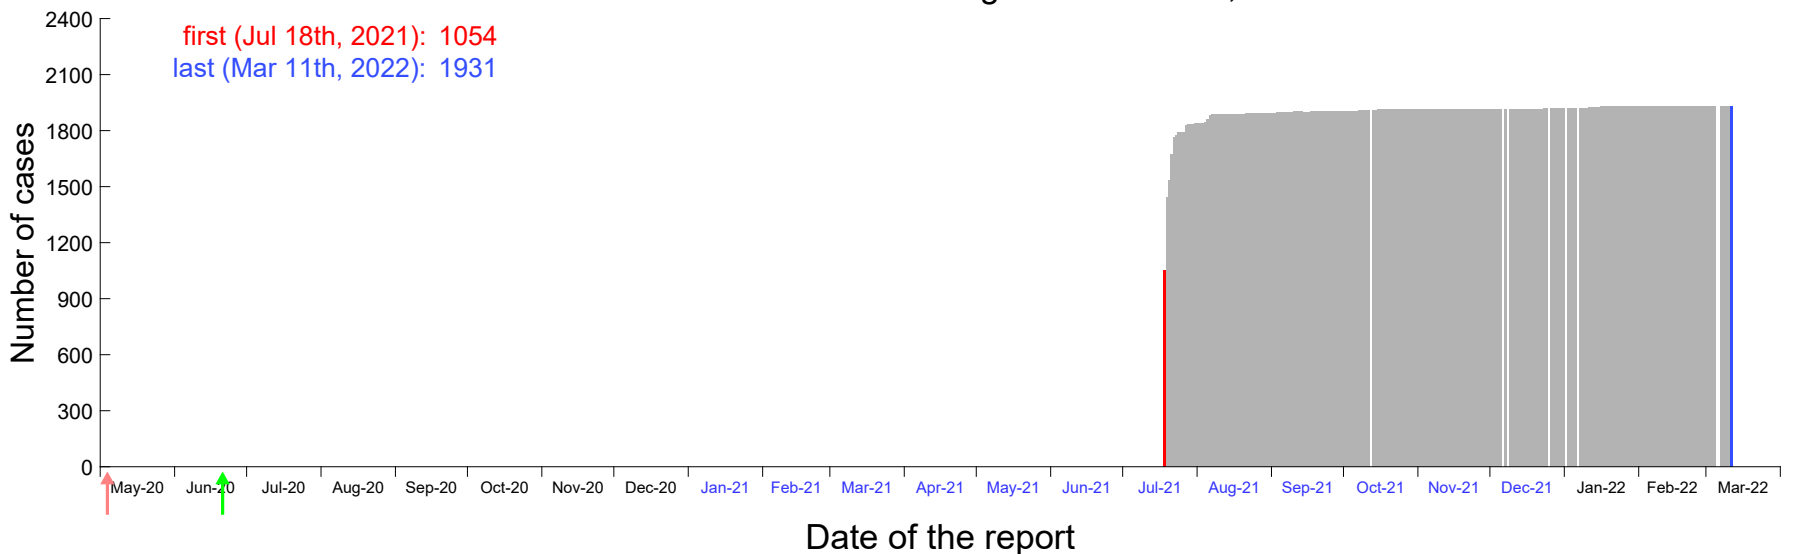

Evolution of the number of cases assigned to Jul 18th, 2021 in Madrid

Evolution of the number of cases assigned to Jul 17th, 2021 in Madrid