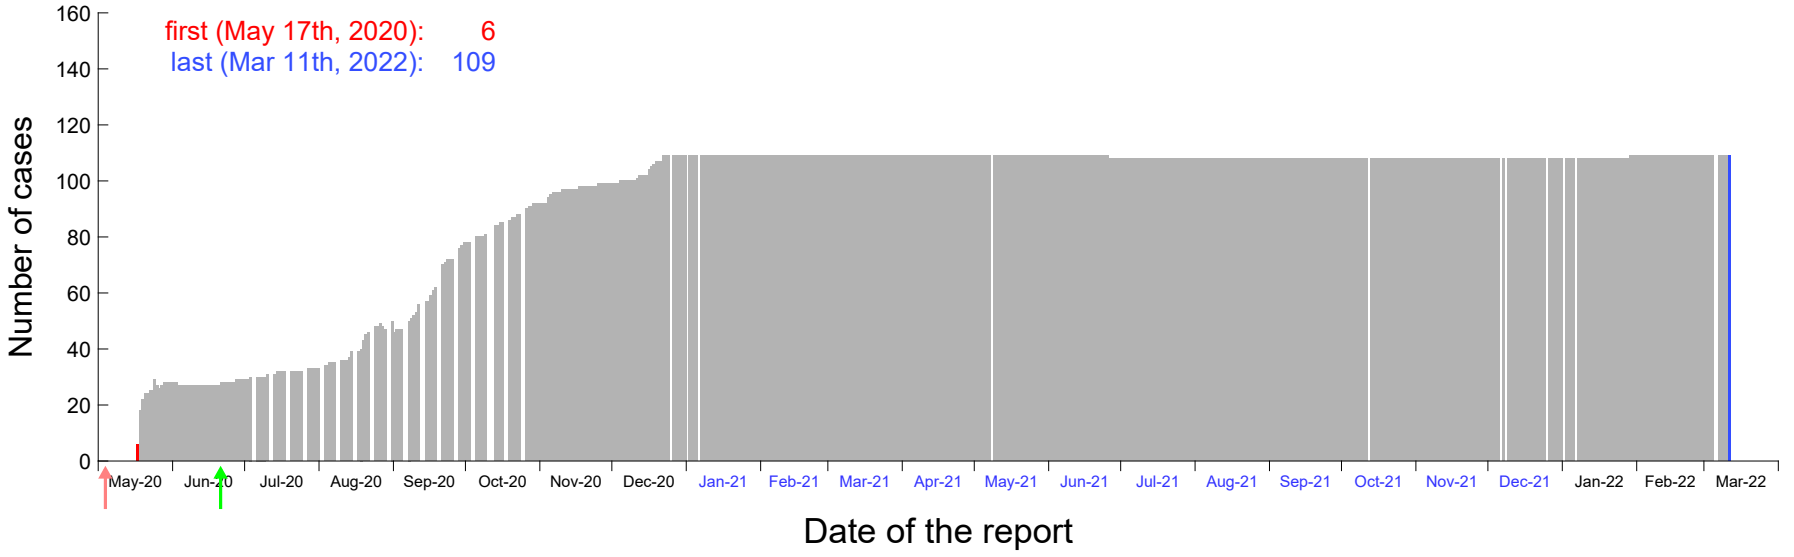

Evolution of the number of cases assigned to May 9th, 2020 in Madrid

Evolution of the number of cases assigned to May 10th, 2020 in Madrid

Evolution of the number of cases assigned to May 11th, 2020 in Madrid

Evolution of the number of cases assigned to May 12th, 2020 in Madrid

Evolution of the number of cases assigned to May 13th, 2020 in Madrid

Evolution of the number of cases assigned to May 14th, 2020 in Madrid

Evolution of the number of cases assigned to May 15th, 2020 in Madrid

Evolution of the number of cases assigned to May 16th, 2020 in Madrid

Evolution of the number of cases assigned to May 17th, 2020 in Madrid