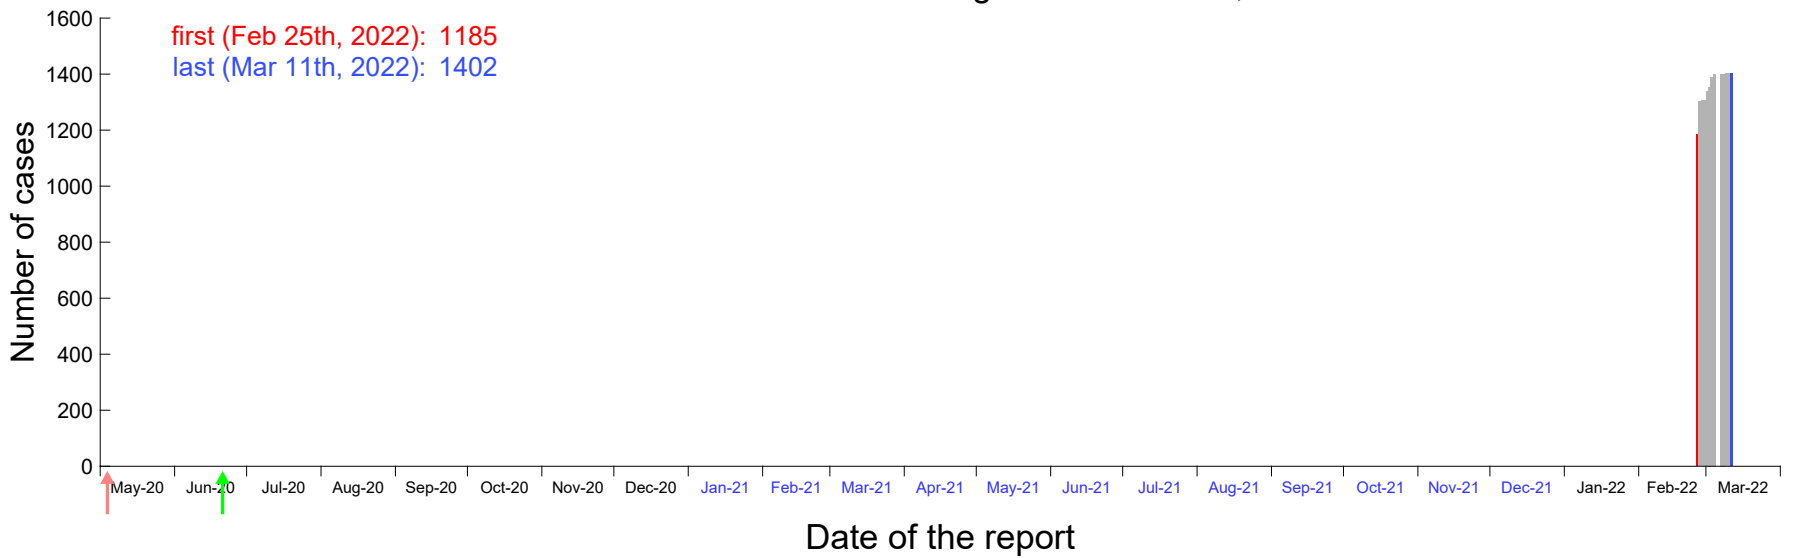

Evolution of the number of cases assigned to Feb 22nd, 2022 in Madrid

Evolution of the number of cases assigned to Feb 23rd, 2022 in Madrid

Evolution of the number of cases assigned to Feb 24th, 2022 in Madrid