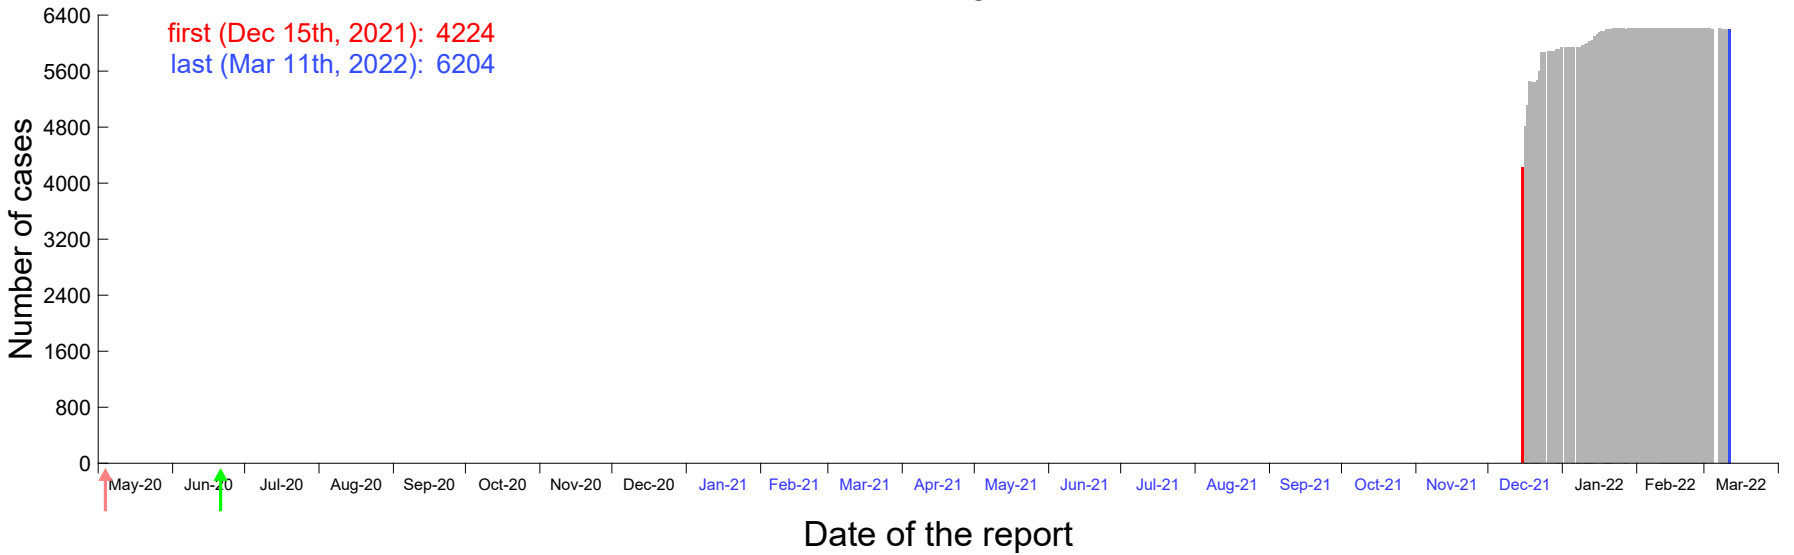

Evolution of the number of cases assigned to Dec 15th, 2021 in Madrid

Evolution of the number of cases assigned to Dec 14th, 2021 in Madrid