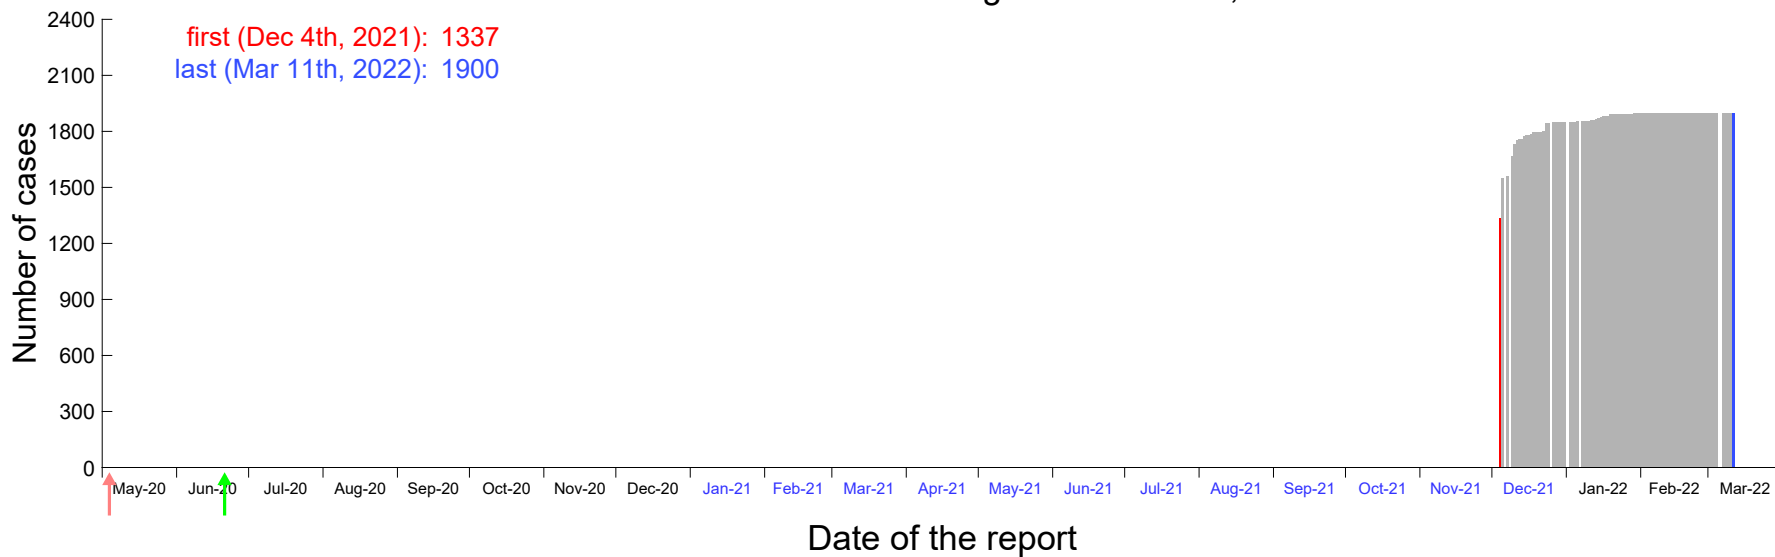

Evolution of the number of cases assigned to Dec 4th, 2021 in Madrid

Evolution of the number of cases assigned to Dec 3rd, 2021 in Madrid