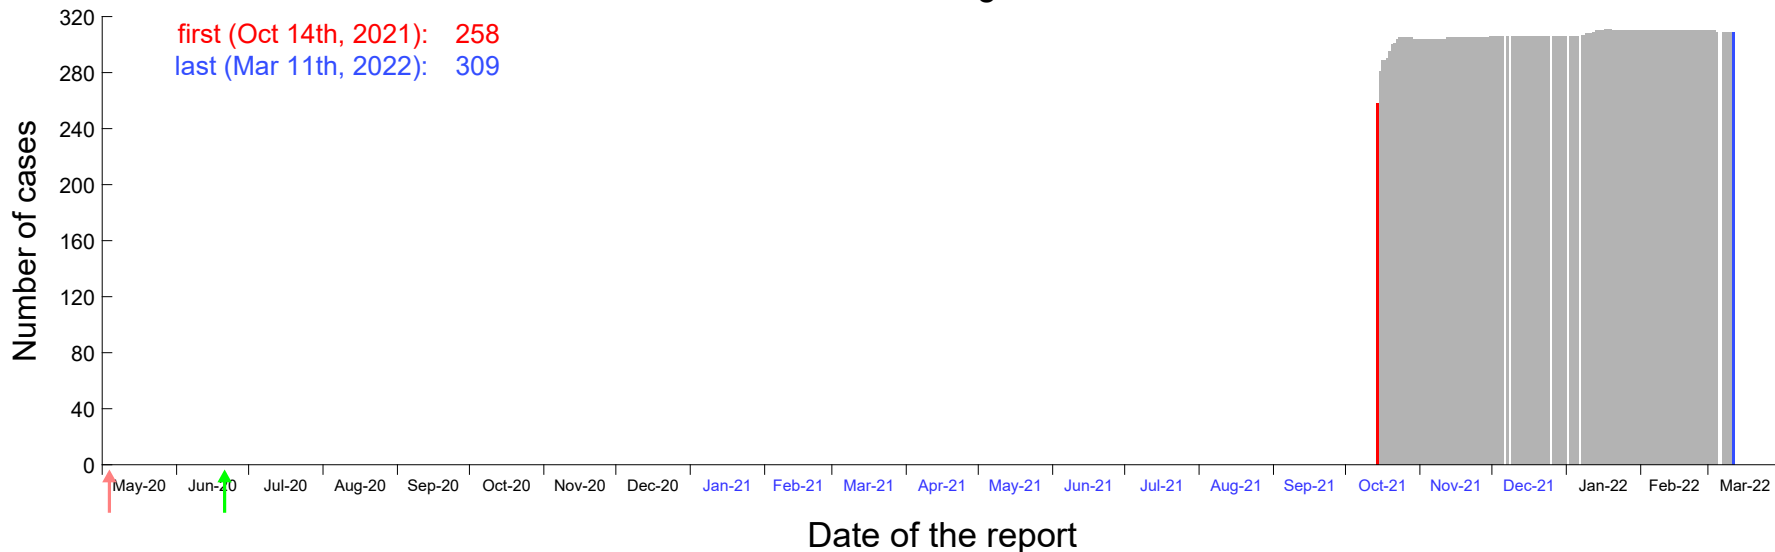

Evolution of the number of cases assigned to Oct 14th, 2021 in Madrid

Evolution of the number of cases assigned to Oct 13th, 2021 in Madrid