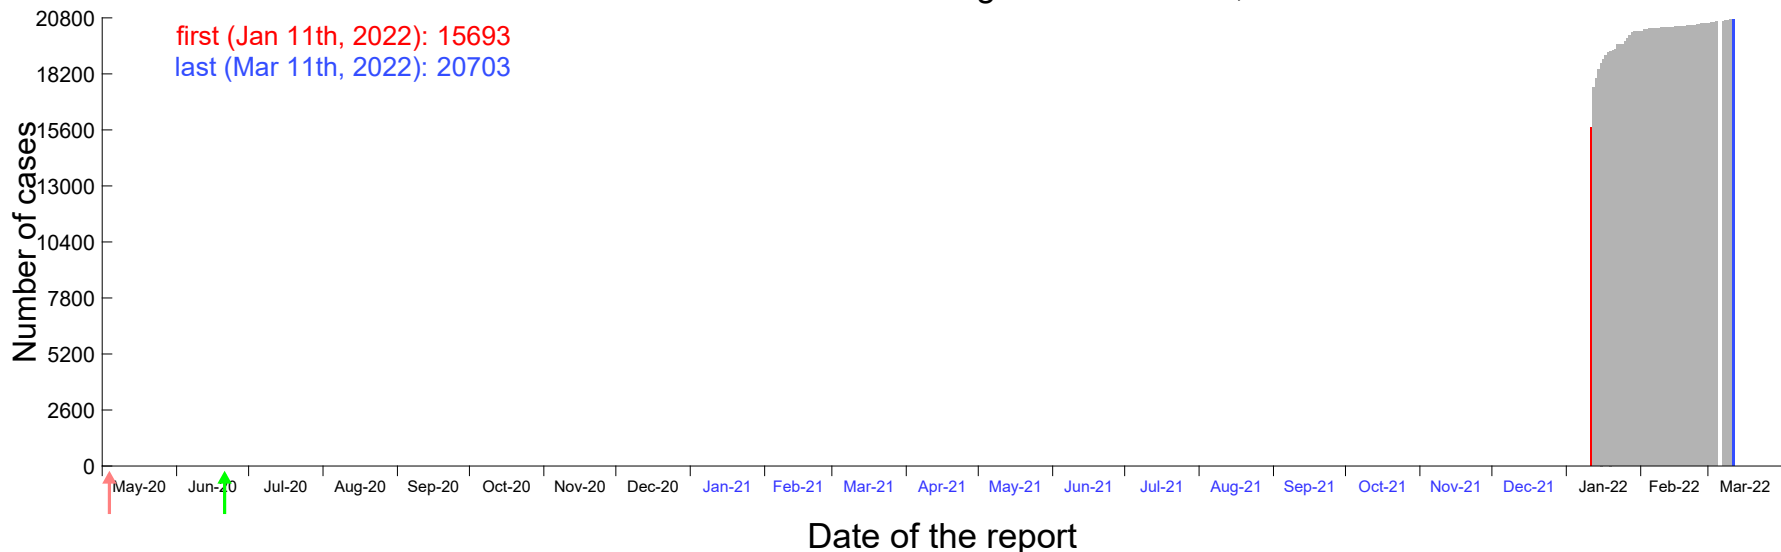

Evolution of the number of cases assigned to Jan 11th, 2022 in Madrid

Evolution of the number of cases assigned to Jan 10th, 2022 in Madrid