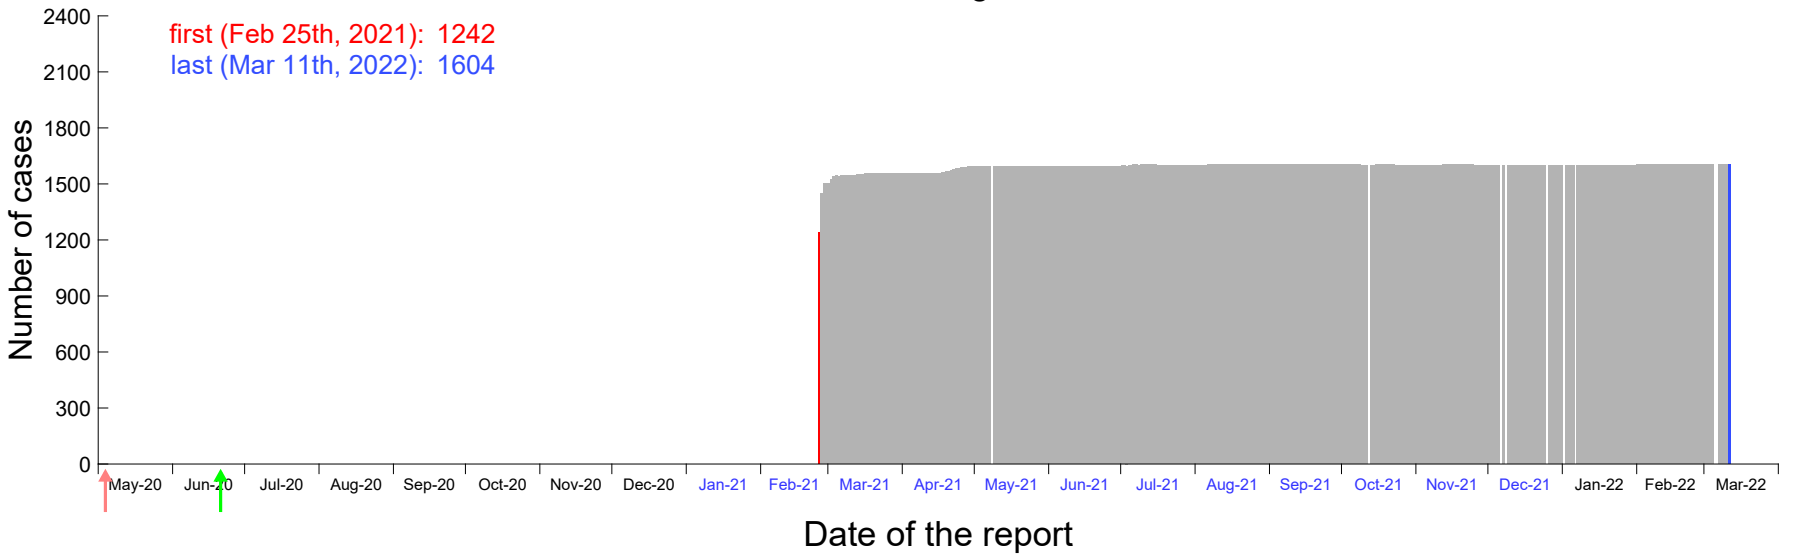

Evolution of the number of cases assigned to Feb 25th, 2021 in Madrid

Evolution of the number of cases assigned to Feb 24th, 2021 in Madrid