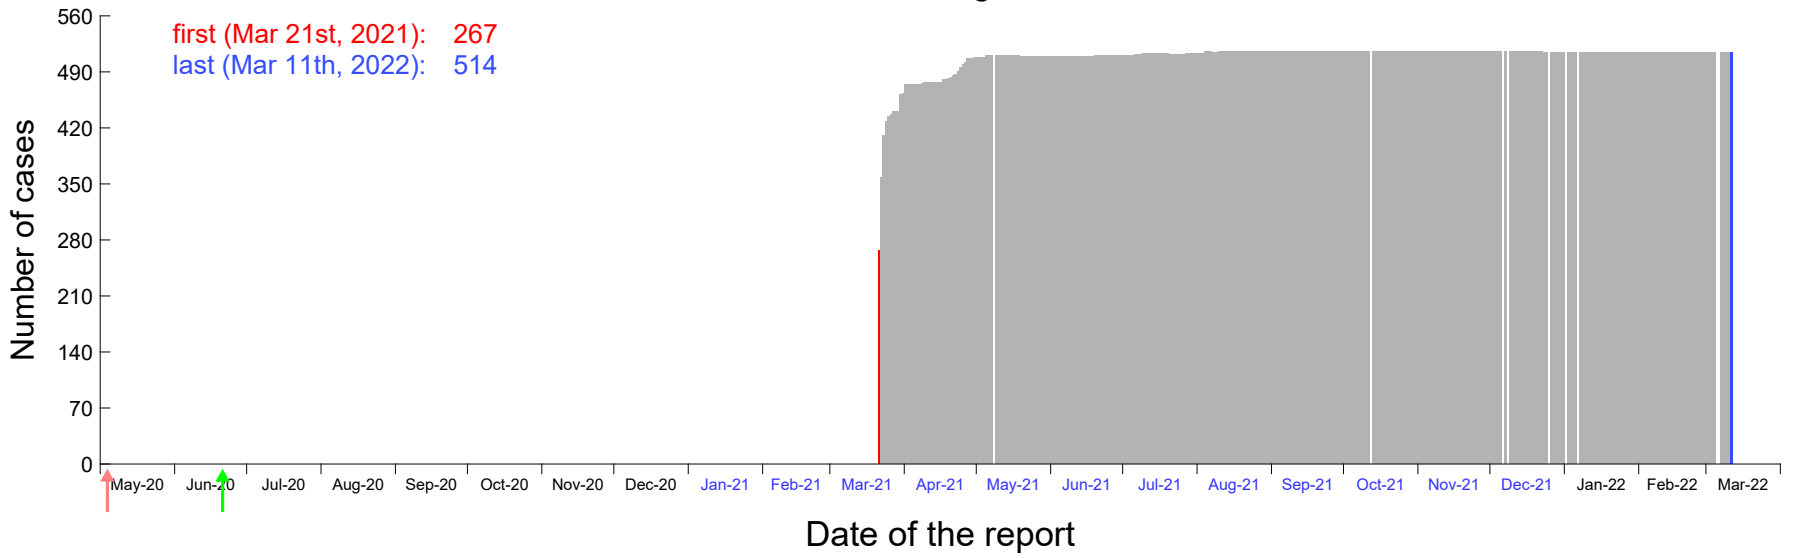

Evolution of the number of cases assigned to Mar 21st, 2021 in Madrid

Evolution of the number of cases assigned to Mar 20th, 2021 in Madrid