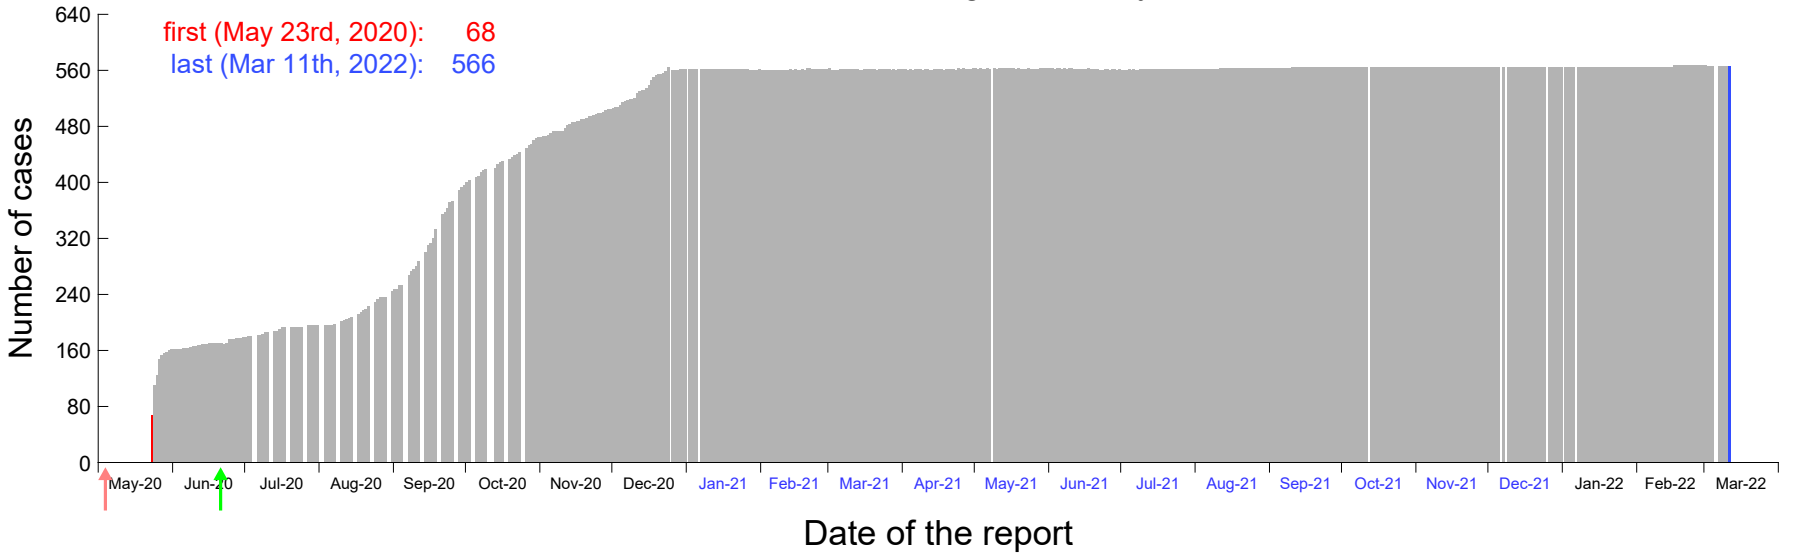

Evolution of the number of cases assigned to May 15th, 2020 in Madrid

Evolution of the number of cases assigned to May 16th, 2020 in Madrid

Evolution of the number of cases assigned to May 17th, 2020 in Madrid

Evolution of the number of cases assigned to May 18th, 2020 in Madrid

Evolution of the number of cases assigned to May 19th, 2020 in Madrid

Evolution of the number of cases assigned to May 20th, 2020 in Madrid

Evolution of the number of cases assigned to May 21st, 2020 in Madrid

Evolution of the number of cases assigned to May 22nd, 2020 in Madrid

Evolution of the number of cases assigned to May 23rd, 2020 in Madrid

Evolution of the number of cases assigned to May 24th, 2020 in Madrid

Evolution of the number of cases assigned to May 25th, 2020 in Madrid

Evolution of the number of cases assigned to May 26th, 2020 in Madrid