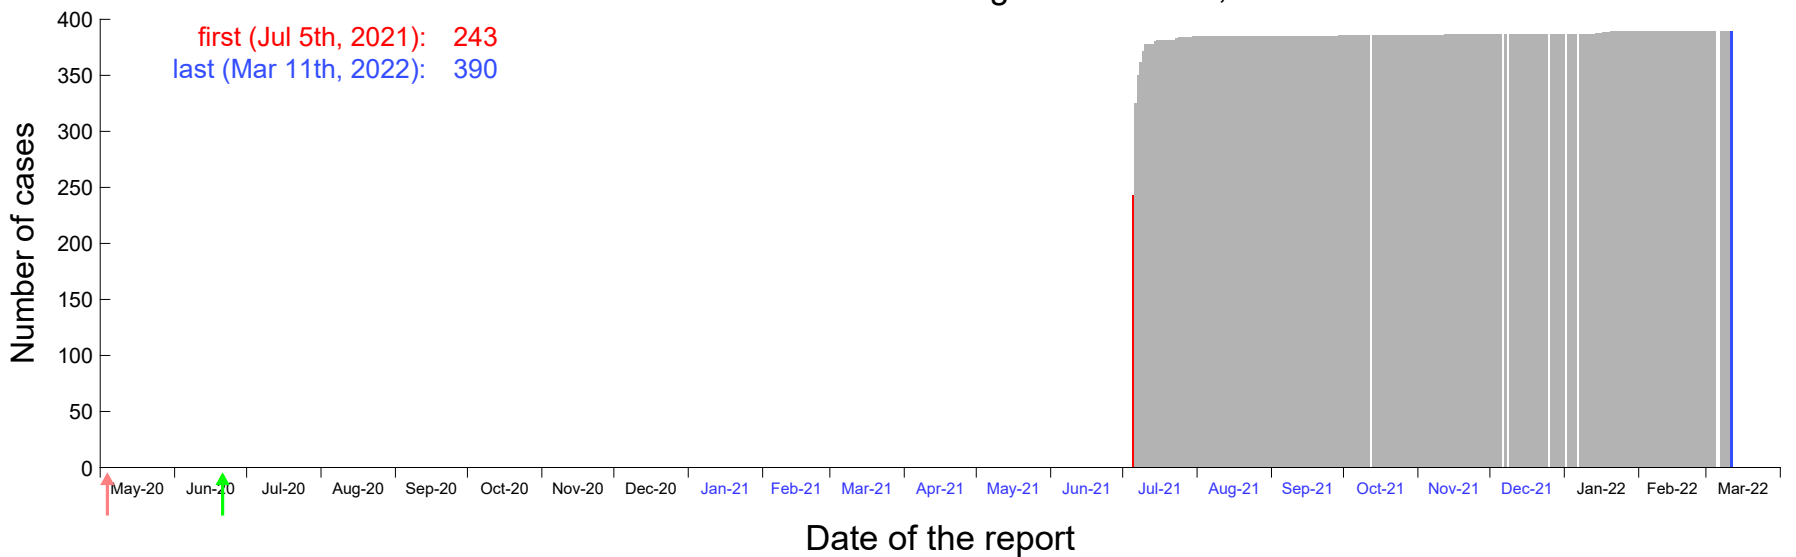

Evolution of the number of cases assigned to Jul 5th, 2021 in Madrid

Evolution of the number of cases assigned to Jul 4th, 2021 in Madrid