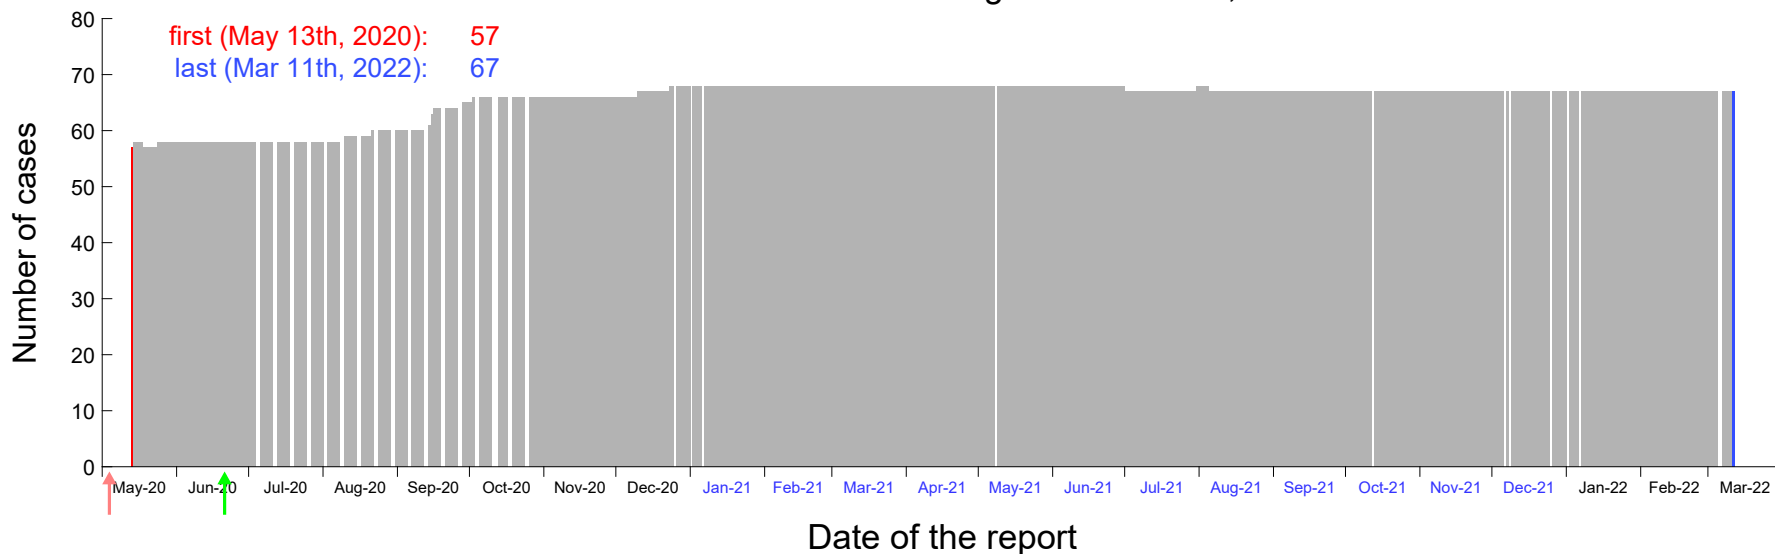

Evolution of the number of cases assigned to Mar 1st, 2020 in Madrid

Evolution of the number of cases assigned to Mar 2nd, 2020 in Madrid

Evolution of the number of cases assigned to Mar 3rd, 2020 in Madrid

Evolution of the number of cases assigned to Mar 4th, 2020 in Madrid

Evolution of the number of cases assigned to Mar 5th, 2020 in Madrid

Evolution of the number of cases assigned to Mar 6th, 2020 in Madrid