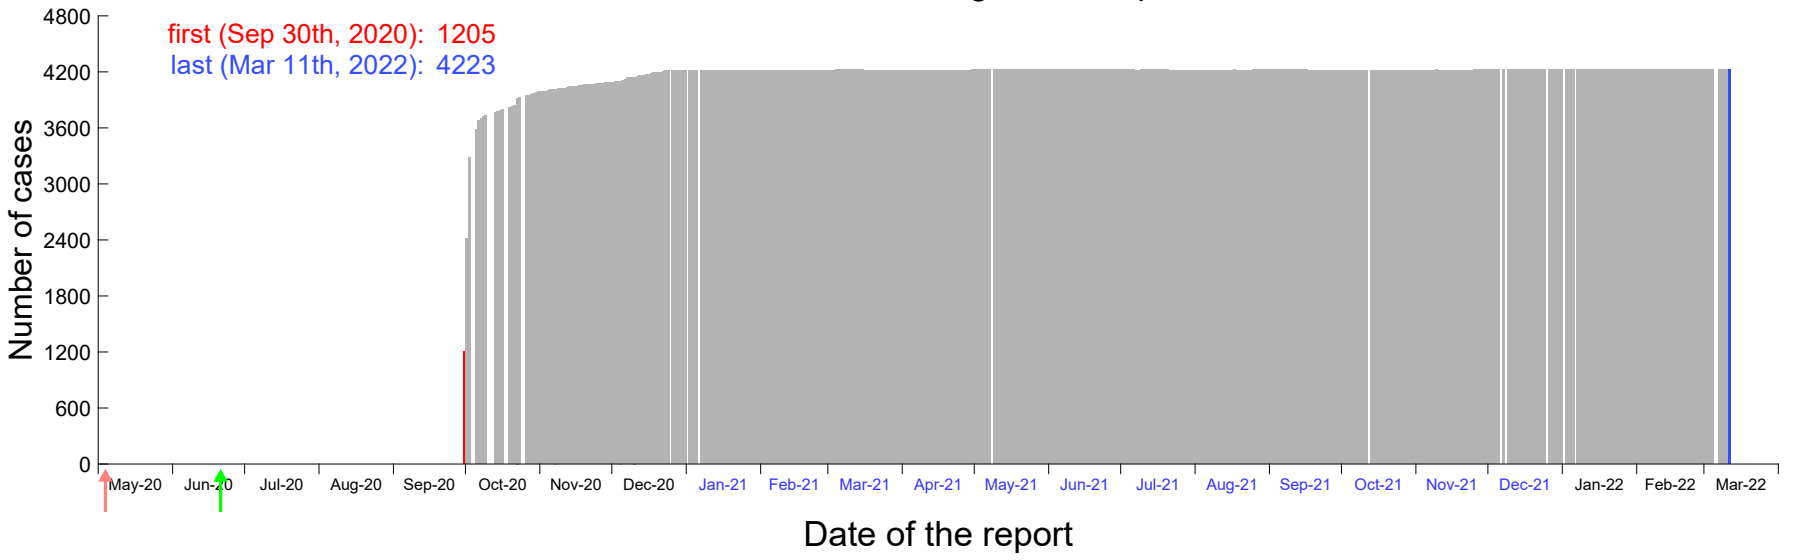

Evolution of the number of cases assigned to Sep 30th, 2020 in Madrid

Evolution of the number of cases assigned to Sep 29th, 2020 in Madrid