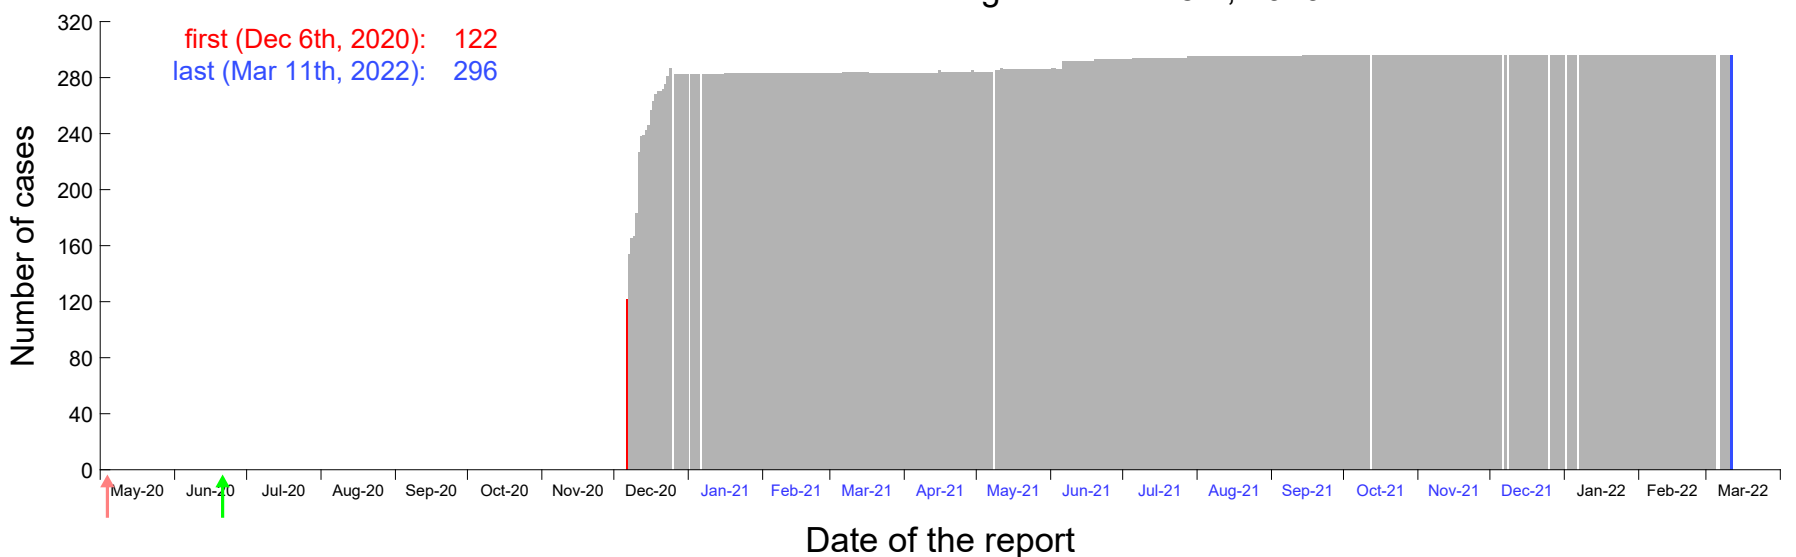

Evolution of the number of cases assigned to Dec 6th, 2020 in Madrid

Evolution of the number of cases assigned to Dec 5th, 2020 in Madrid