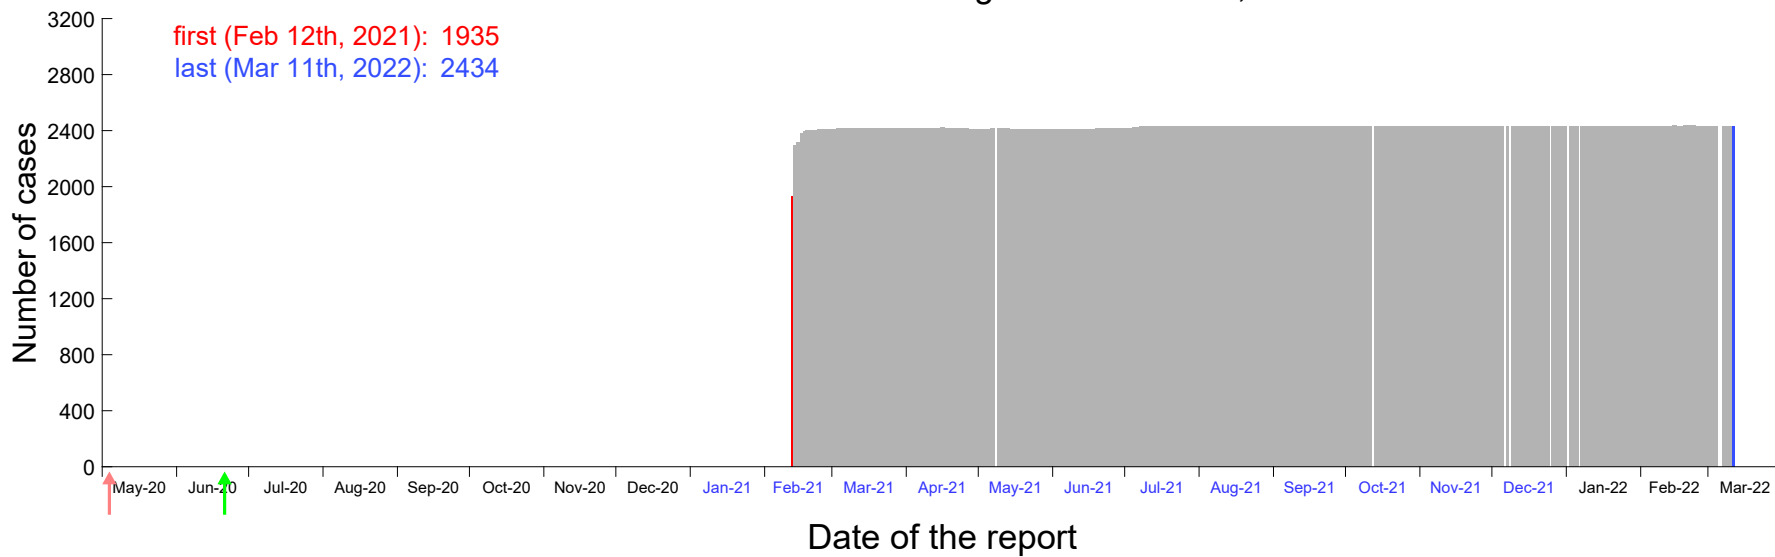

Evolution of the number of cases assigned to Feb 12th, 2021 in Madrid

Evolution of the number of cases assigned to Feb 11th, 2021 in Madrid