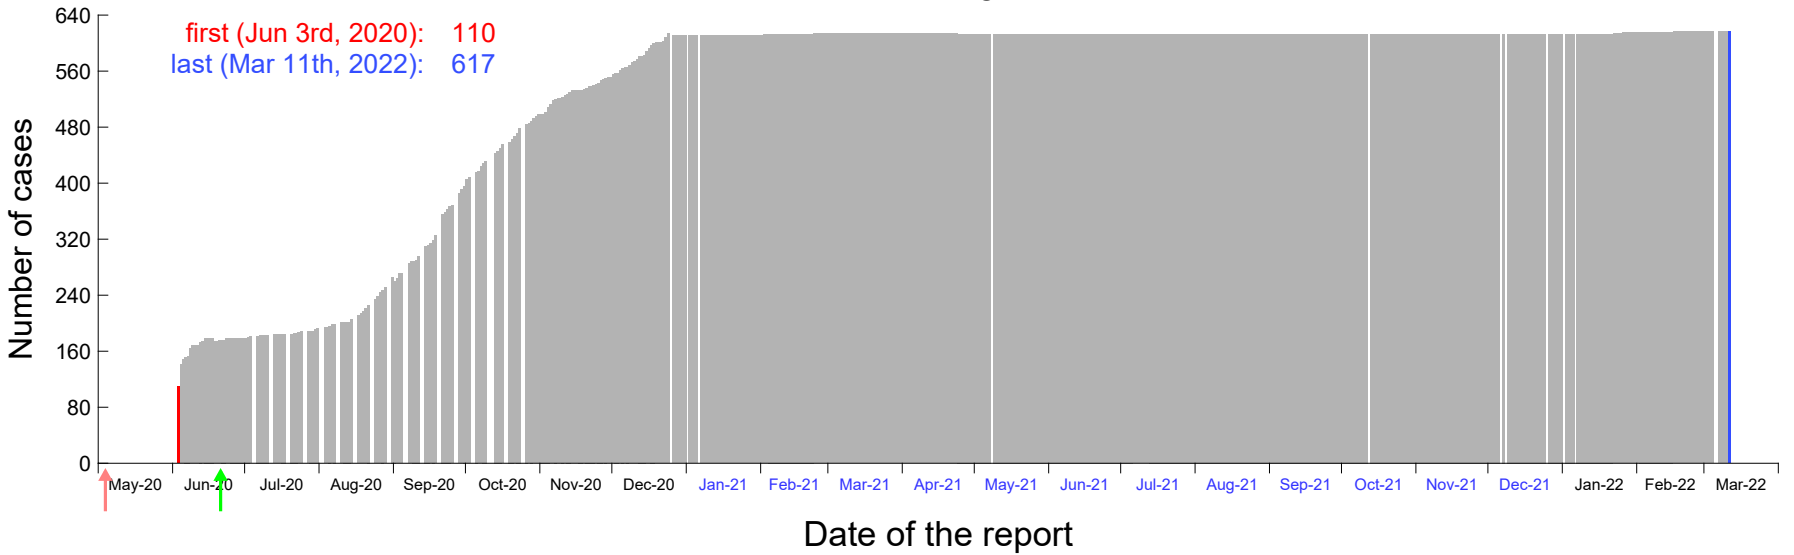

Evolution of the number of cases assigned to May 27th, 2020 in Madrid

Evolution of the number of cases assigned to May 28th, 2020 in Madrid

Evolution of the number of cases assigned to May 29th, 2020 in Madrid

Evolution of the number of cases assigned to May 30th, 2020 in Madrid

Evolution of the number of cases assigned to May 31st, 2020 in Madrid

Evolution of the number of cases assigned to Jun 1st, 2020 in Madrid

Evolution of the number of cases assigned to Jun 2nd, 2020 in Madrid

Evolution of the number of cases assigned to Jun 3rd, 2020 in Madrid

Evolution of the number of cases assigned to Jun 4th, 2020 in Madrid

Evolution of the number of cases assigned to Jun 5th, 2020 in Madrid

Evolution of the number of cases assigned to Jun 6th, 2020 in Madrid

Evolution of the number of cases assigned to Jun 7th, 2020 in Madrid