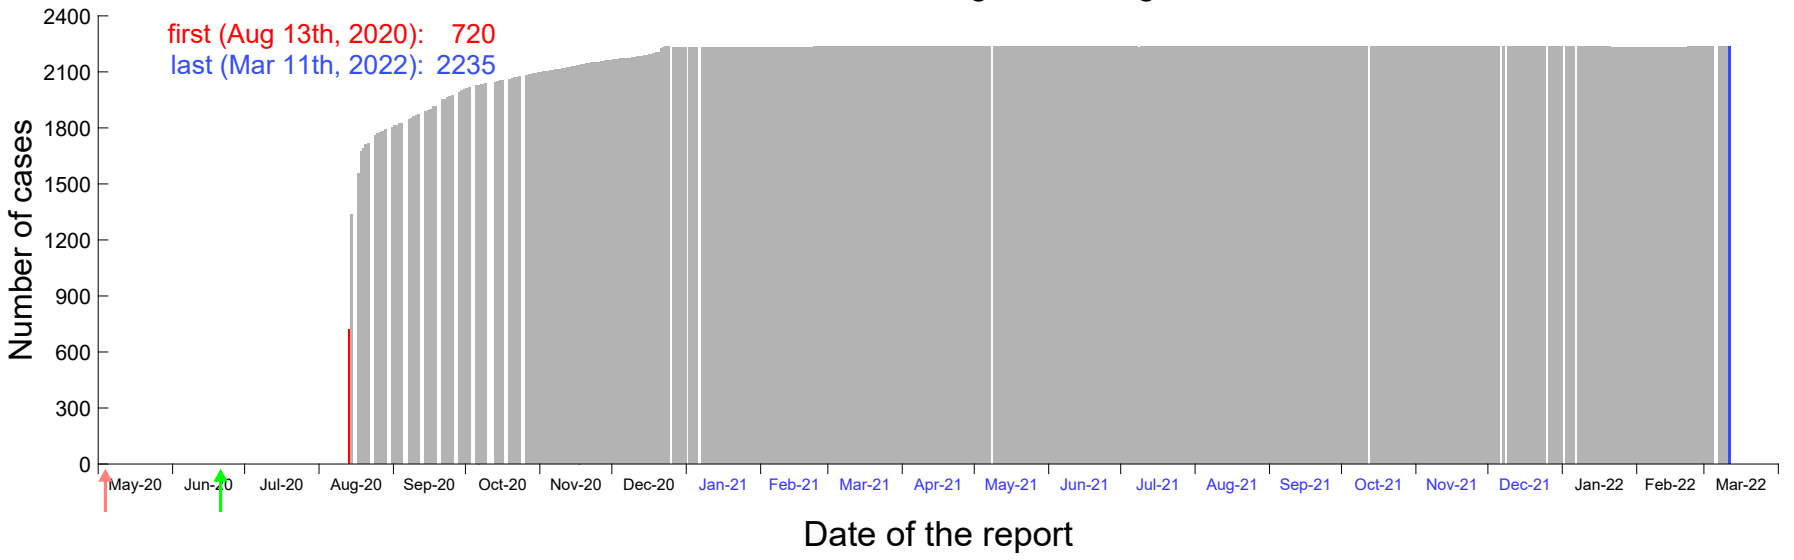

Evolution of the number of cases assigned to Aug 13th, 2020 in Madrid

Evolution of the number of cases assigned to Aug 12th, 2020 in Madrid