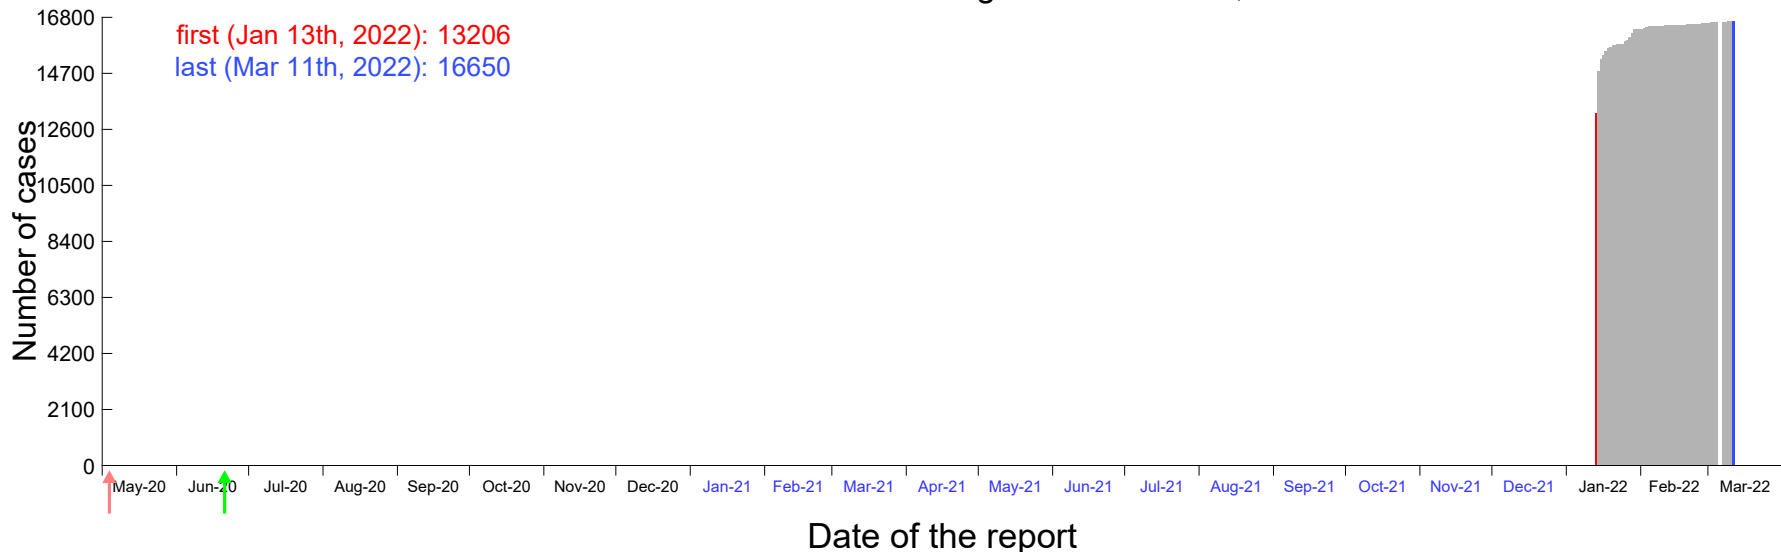

Evolution of the number of cases assigned to Jan 13th, 2022 in Madrid

Evolution of the number of cases assigned to Jan 12th, 2022 in Madrid