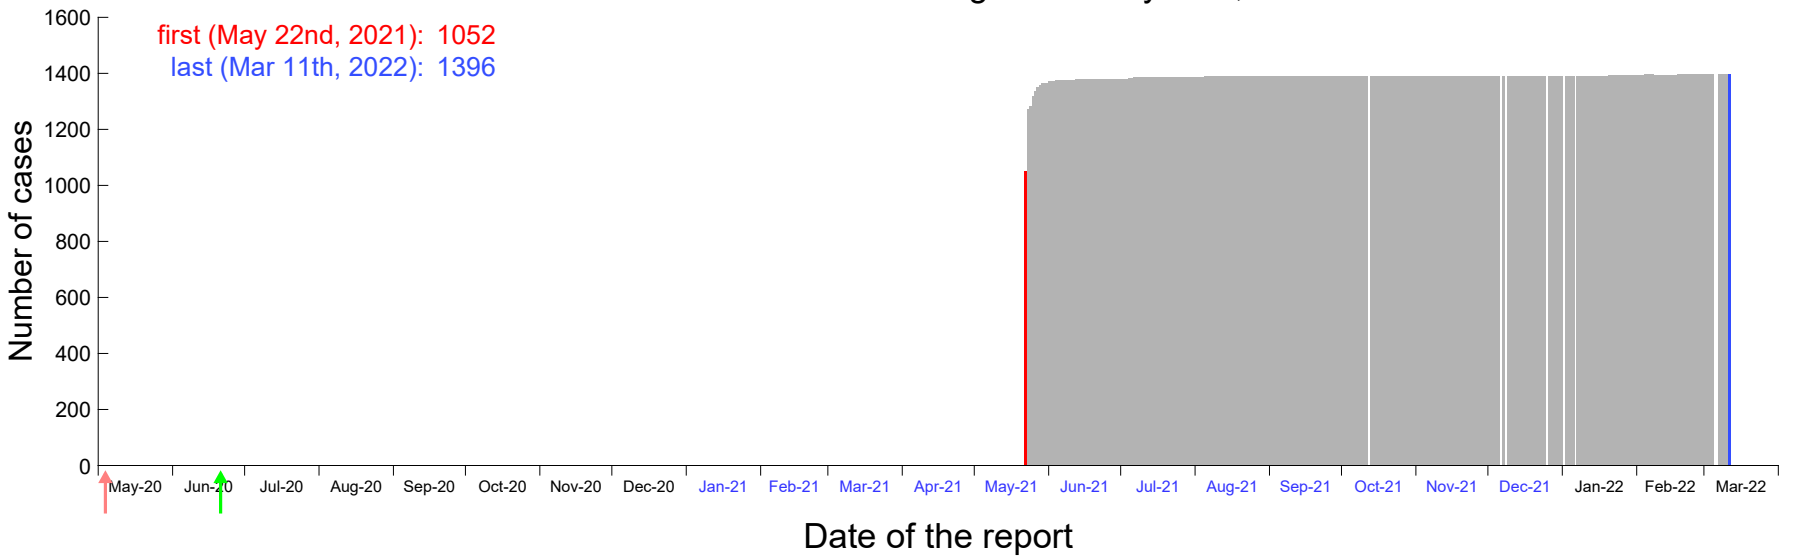

Evolution of the number of cases assigned to May 22nd, 2021 in Madrid

Evolution of the number of cases assigned to May 21st, 2021 in Madrid