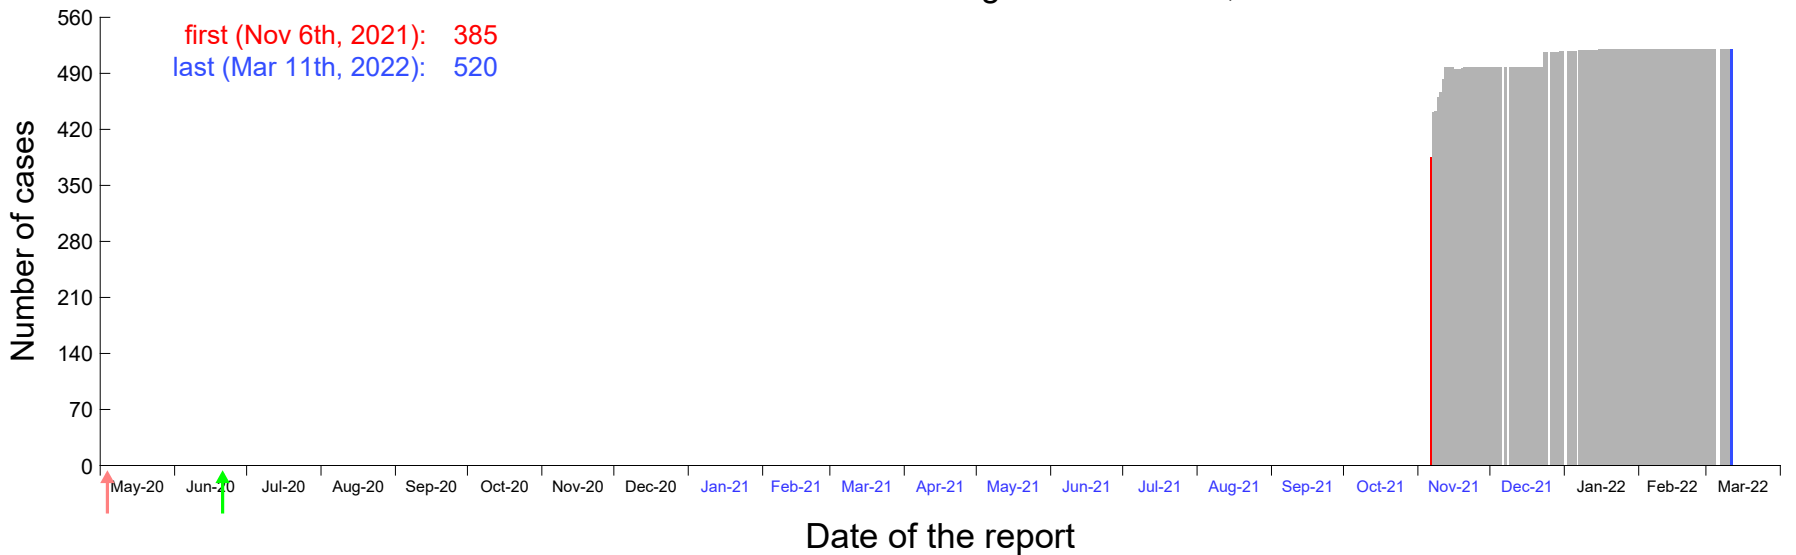

Evolution of the number of cases assigned to Nov 6th, 2021 in Madrid

Evolution of the number of cases assigned to Nov 5th, 2021 in Madrid