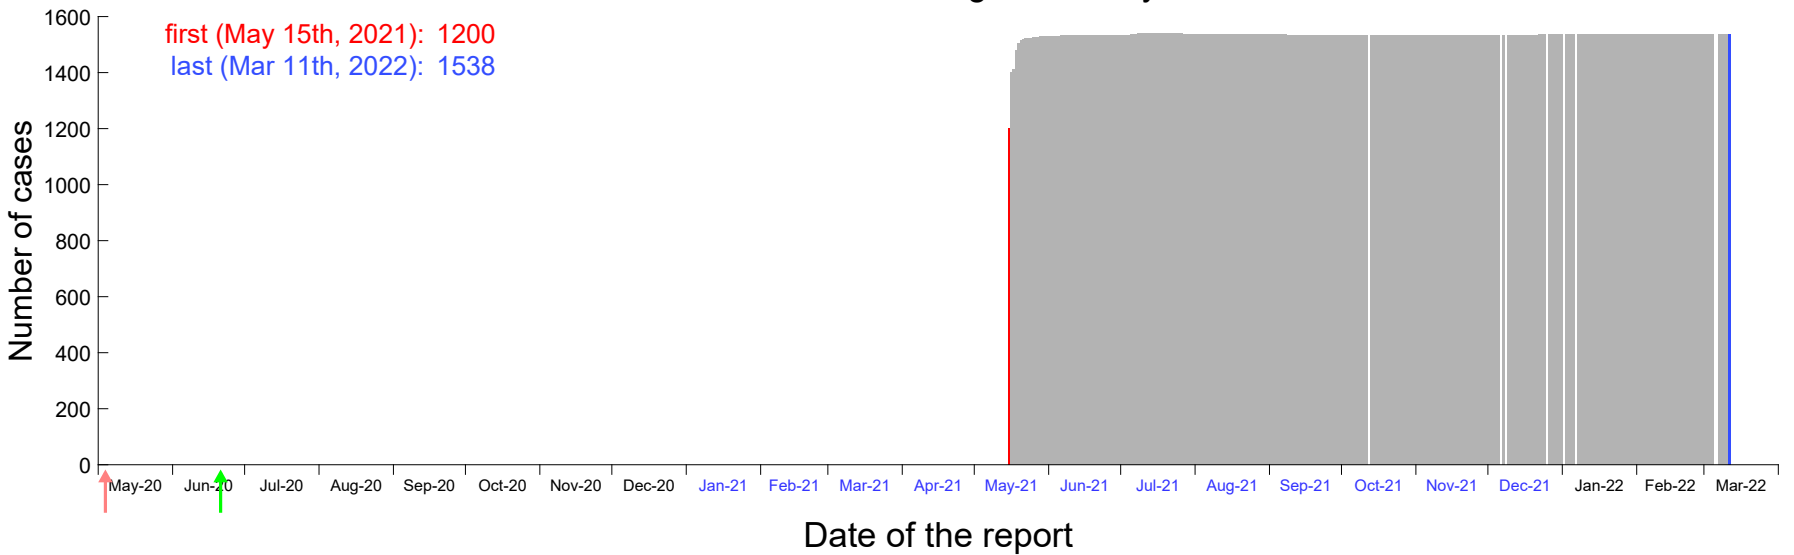

Evolution of the number of cases assigned to May 15th, 2021 in Madrid

Evolution of the number of cases assigned to May 14th, 2021 in Madrid