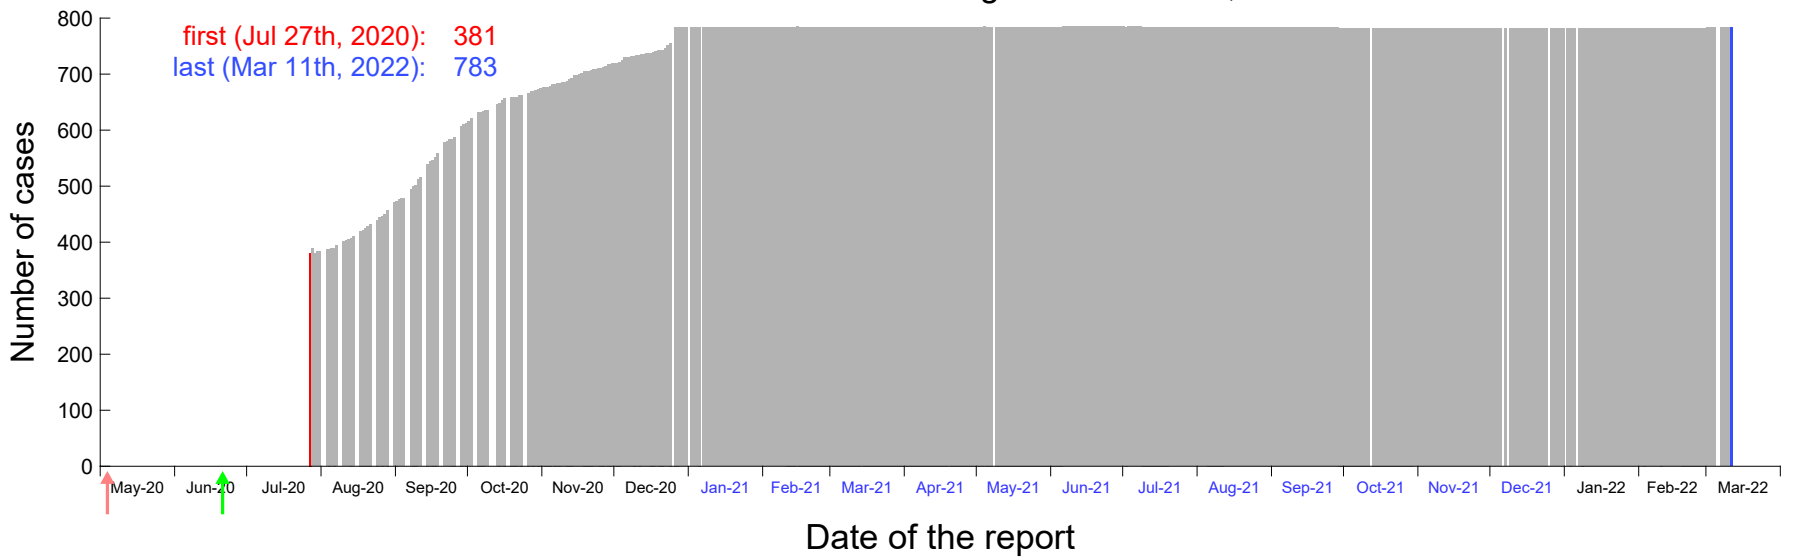

Evolution of the number of cases assigned to Jul 20th, 2020 in Madrid

Evolution of the number of cases assigned to Jul 21st, 2020 in Madrid

Evolution of the number of cases assigned to Jul 22nd, 2020 in Madrid

Evolution of the number of cases assigned to Jul 23rd, 2020 in Madrid

Evolution of the number of cases assigned to Jul 24th, 2020 in Madrid

Evolution of the number of cases assigned to Jul 25th, 2020 in Madrid