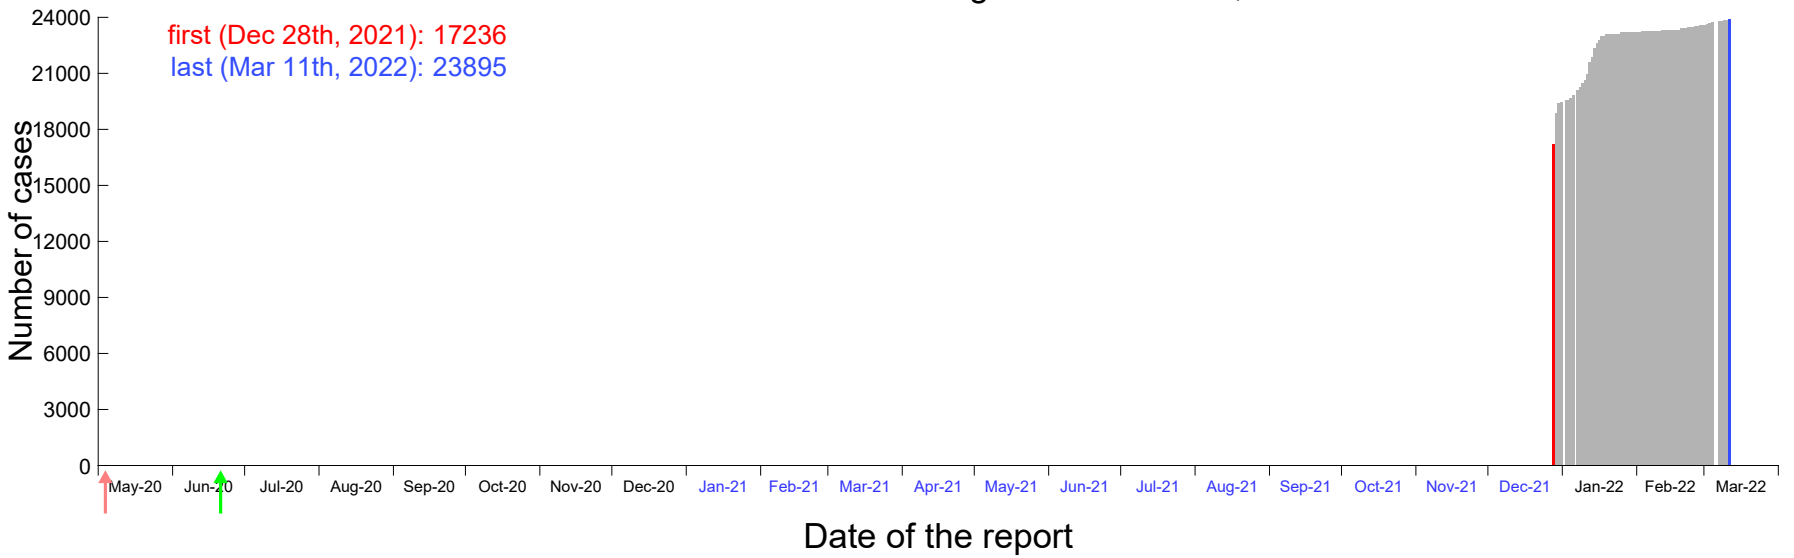

Evolution of the number of cases assigned to Dec 28th, 2021 in Madrid

Evolution of the number of cases assigned to Dec 27th, 2021 in Madrid