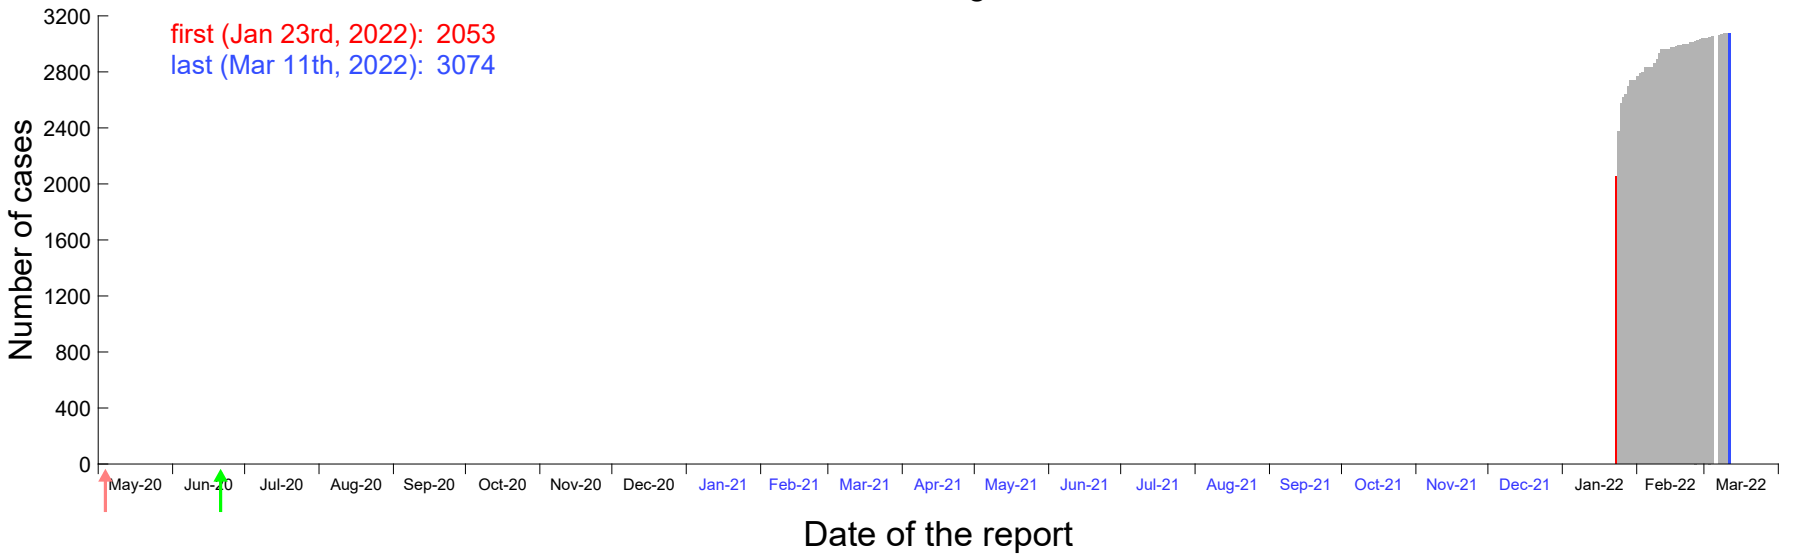

Evolution of the number of cases assigned to Jan 23rd, 2022 in Madrid

Evolution of the number of cases assigned to Jan 22nd, 2022 in Madrid