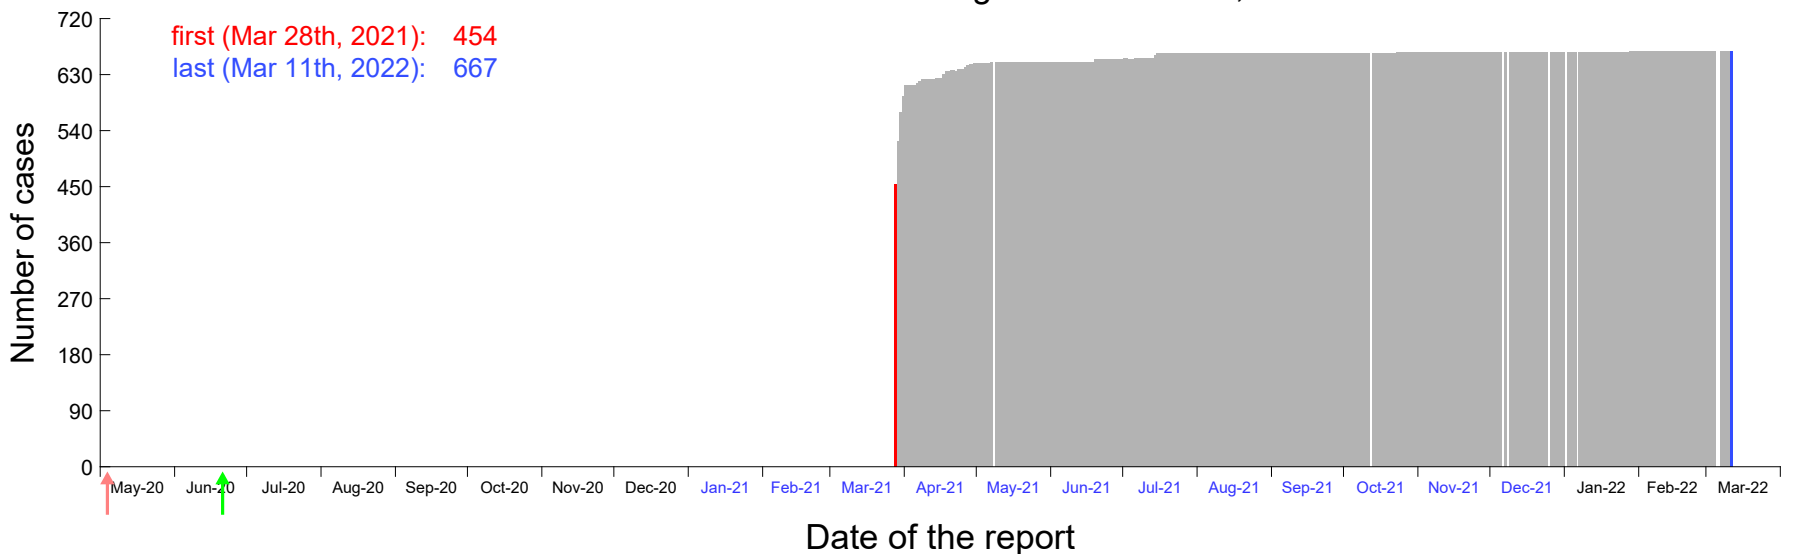

Evolution of the number of cases assigned to Mar 28th, 2021 in Madrid

Evolution of the number of cases assigned to Mar 27th, 2021 in Madrid