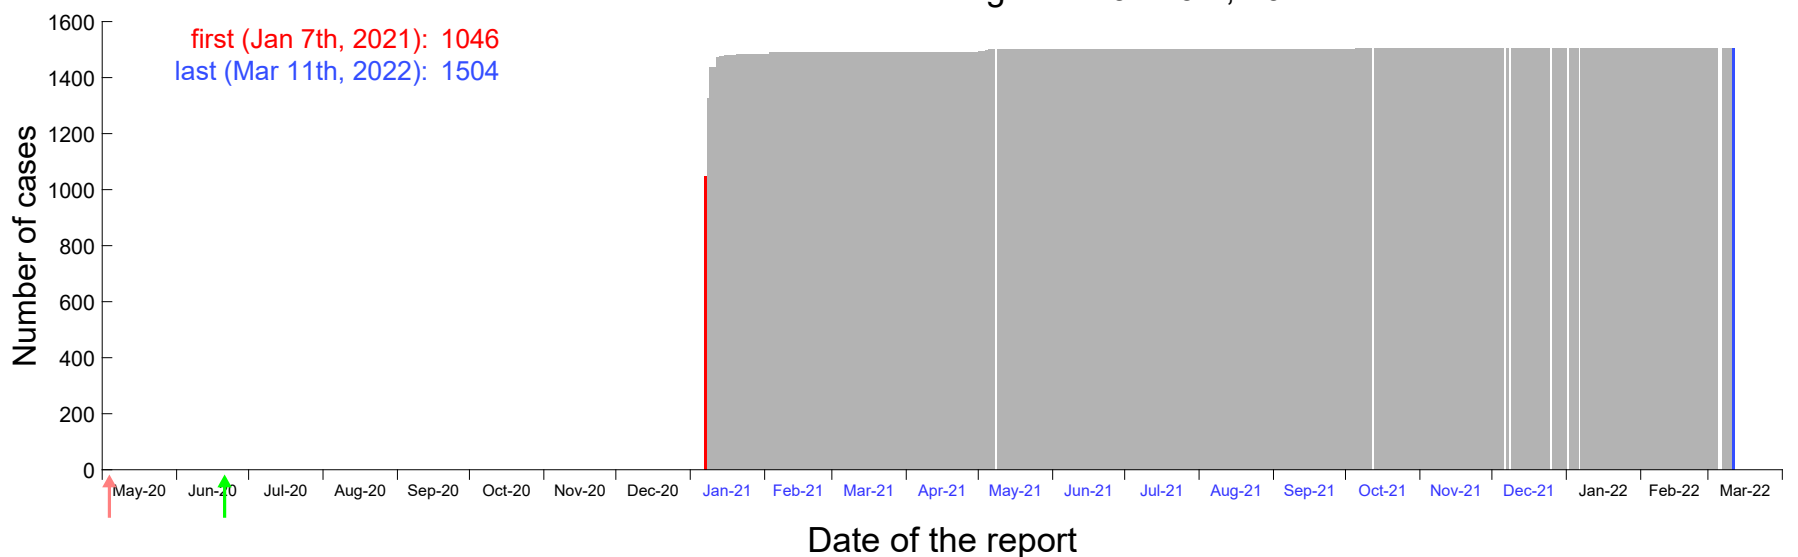

Evolution of the number of cases assigned to Jan 7th, 2021 in Madrid

Evolution of the number of cases assigned to Jan 6th, 2021 in Madrid