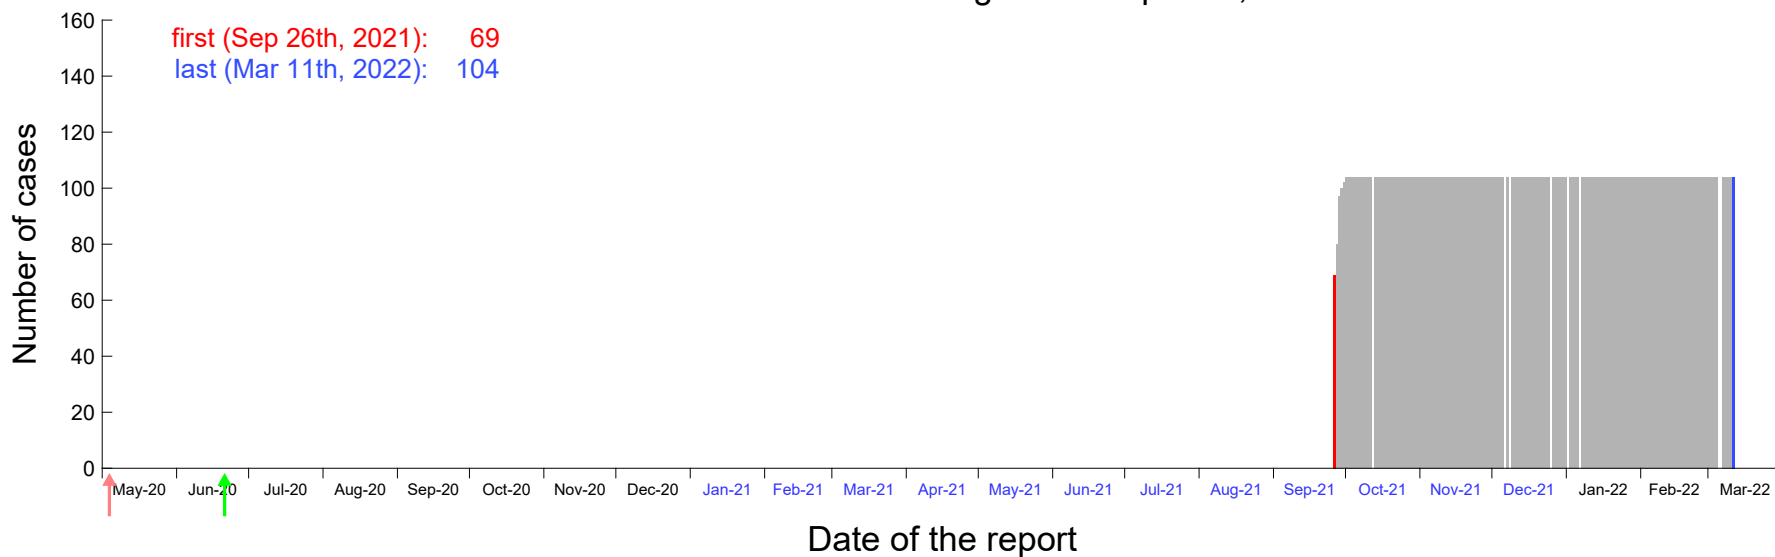

Evolution of the number of cases assigned to Sep 26th, 2021 in Madrid

Evolution of the number of cases assigned to Sep 25th, 2021 in Madrid