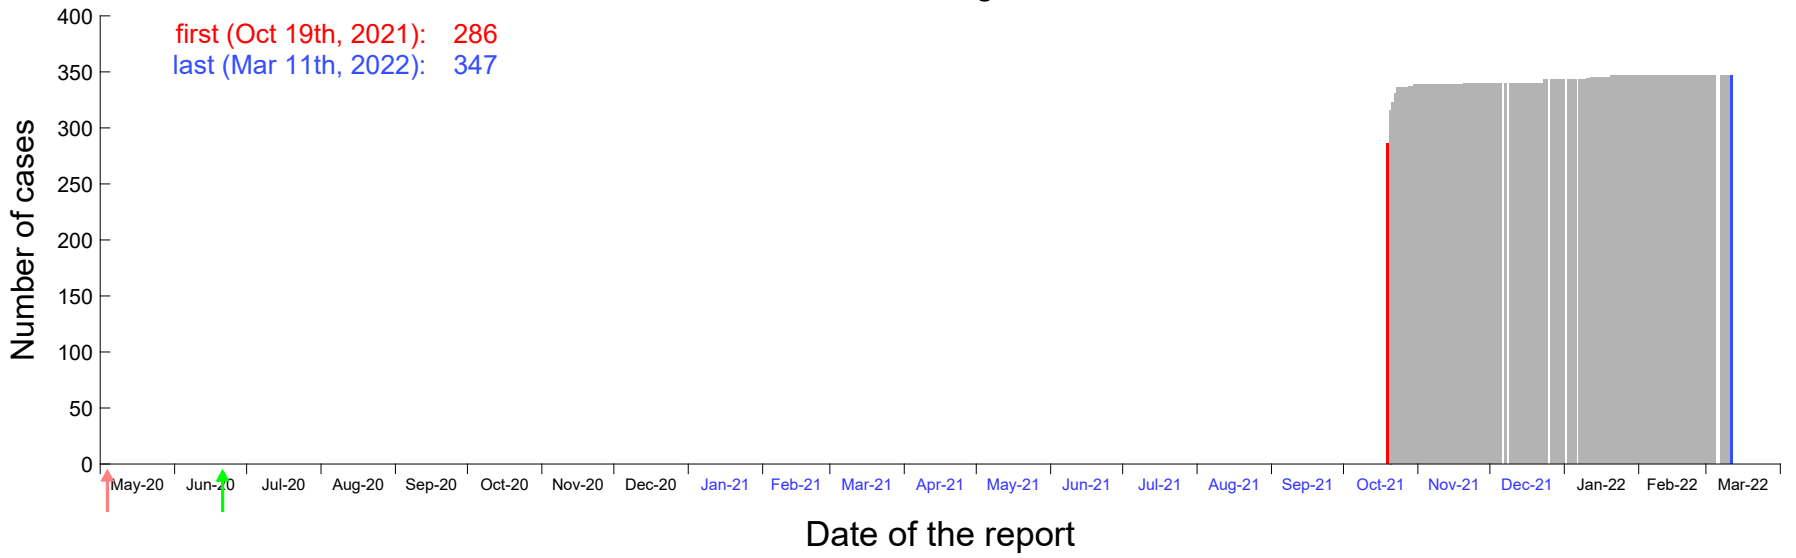

Evolution of the number of cases assigned to Oct 19th, 2021 in Madrid

Evolution of the number of cases assigned to Oct 18th, 2021 in Madrid