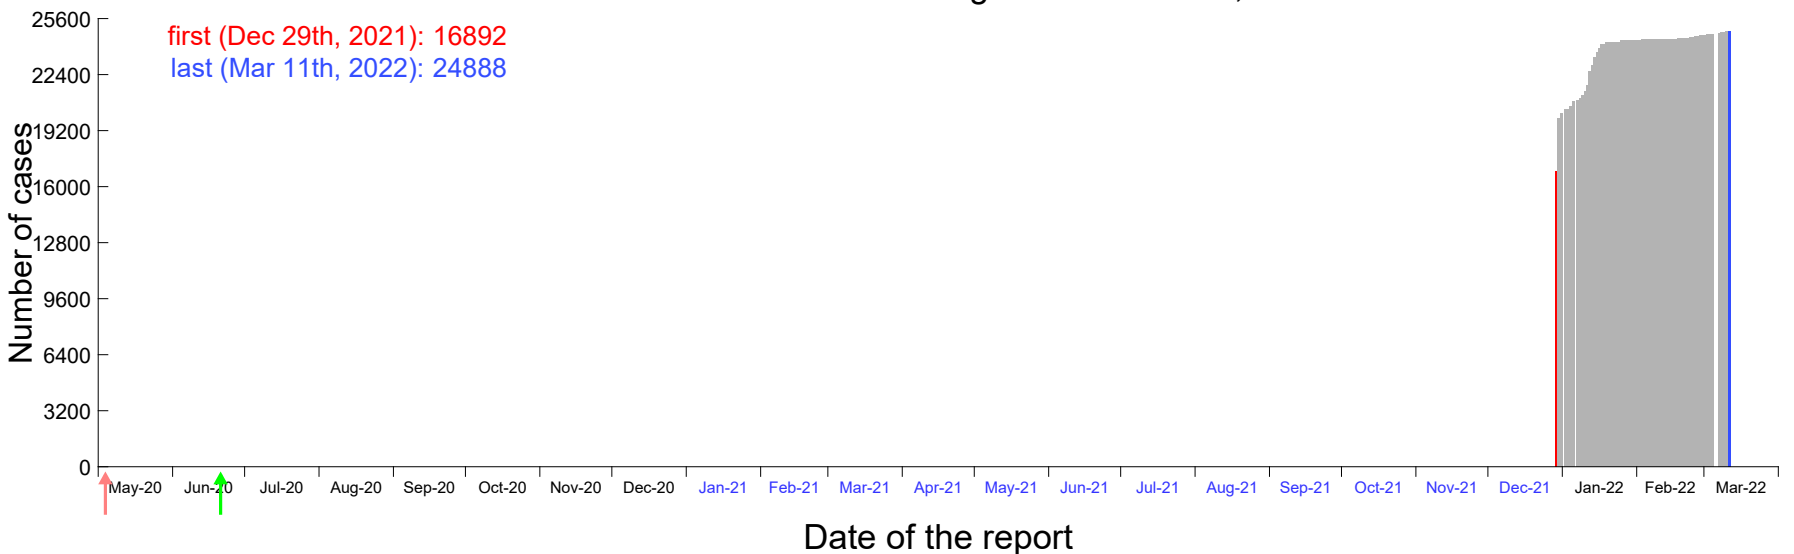

Evolution of the number of cases assigned to Dec 29th, 2021 in Madrid

Evolution of the number of cases assigned to Dec 28th, 2021 in Madrid