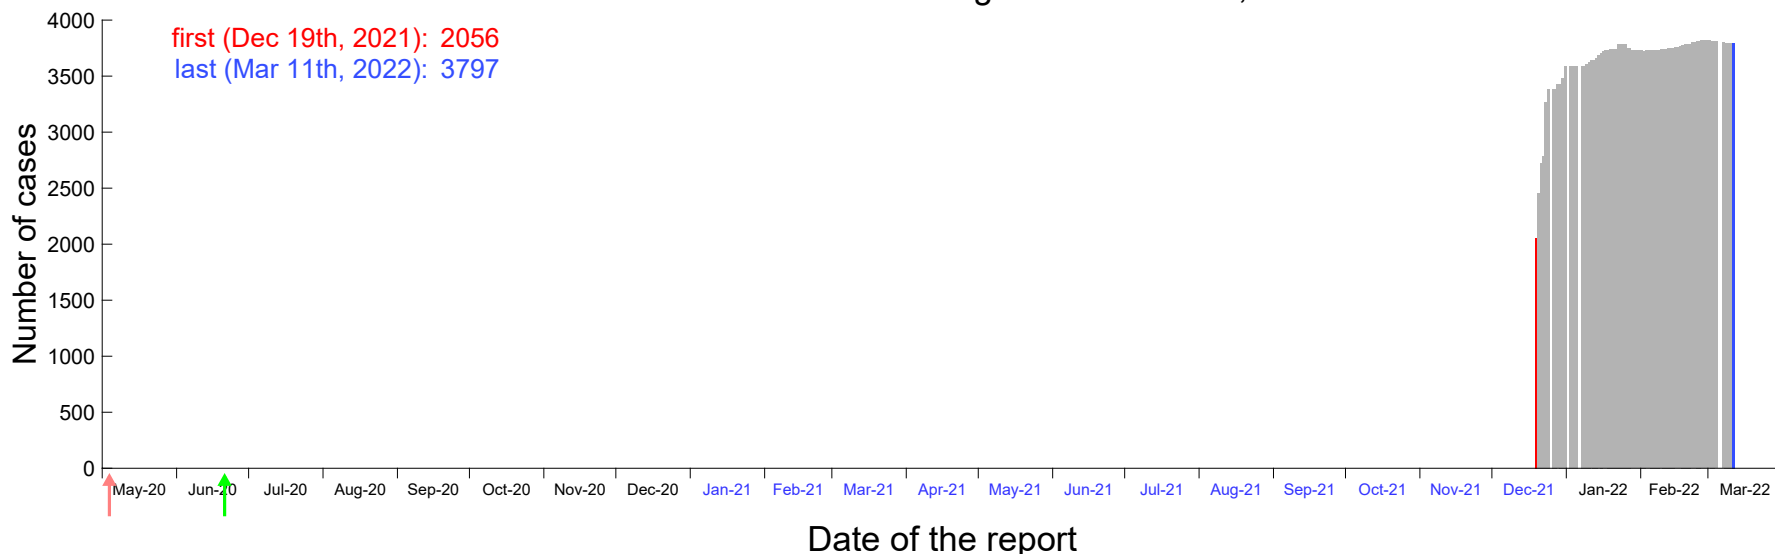

Evolution of the number of cases assigned to Dec 19th, 2021 in Madrid

Evolution of the number of cases assigned to Dec 18th, 2021 in Madrid