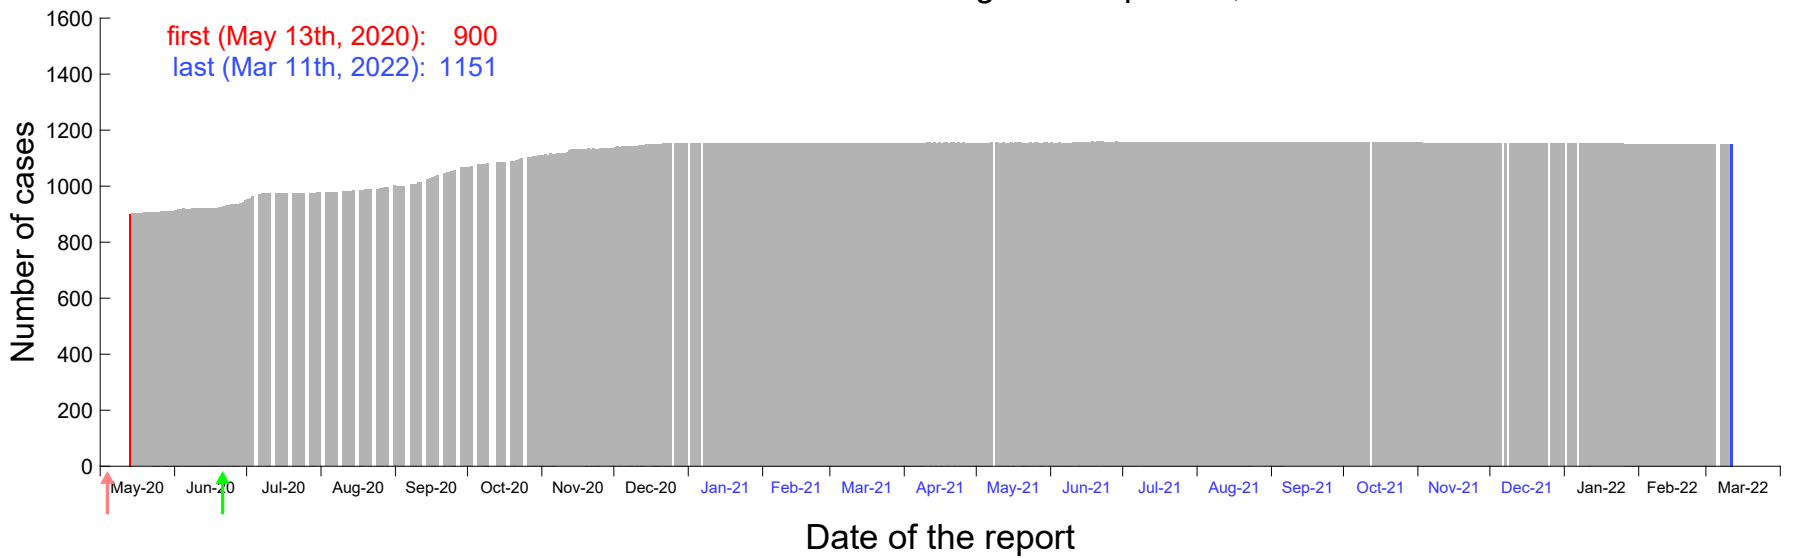

Evolution of the number of cases assigned to Apr 9th, 2020 in Madrid

Evolution of the number of cases assigned to Apr 10th, 2020 in Madrid

Evolution of the number of cases assigned to Apr 11th, 2020 in Madrid

Evolution of the number of cases assigned to Apr 12th, 2020 in Madrid

Evolution of the number of cases assigned to Apr 13th, 2020 in Madrid

Evolution of the number of cases assigned to Apr 14th, 2020 in Madrid

Evolution of the number of cases assigned to Apr 15th, 2020 in Madrid

Evolution of the number of cases assigned to Apr 16th, 2020 in Madrid

Evolution of the number of cases assigned to Apr 17th, 2020 in Madrid