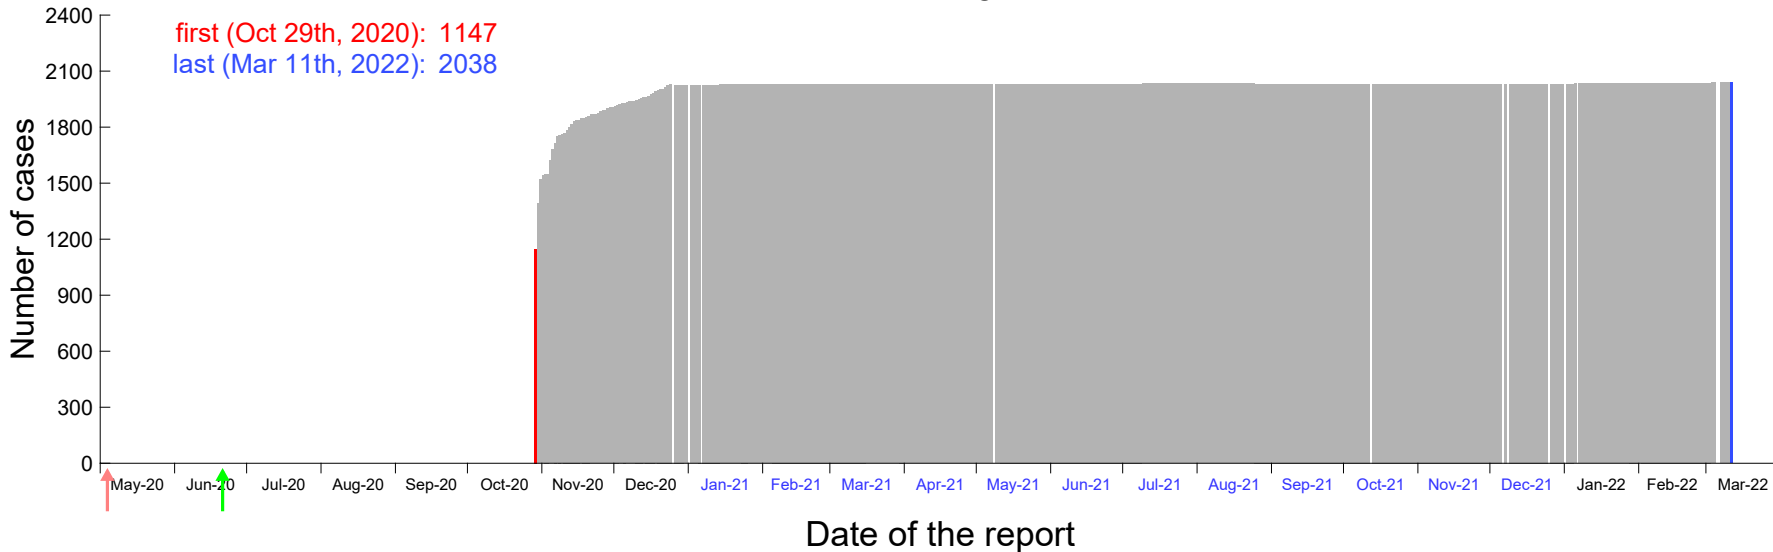

Evolution of the number of cases assigned to Oct 29th, 2020 in Madrid

Evolution of the number of cases assigned to Oct 28th, 2020 in Madrid