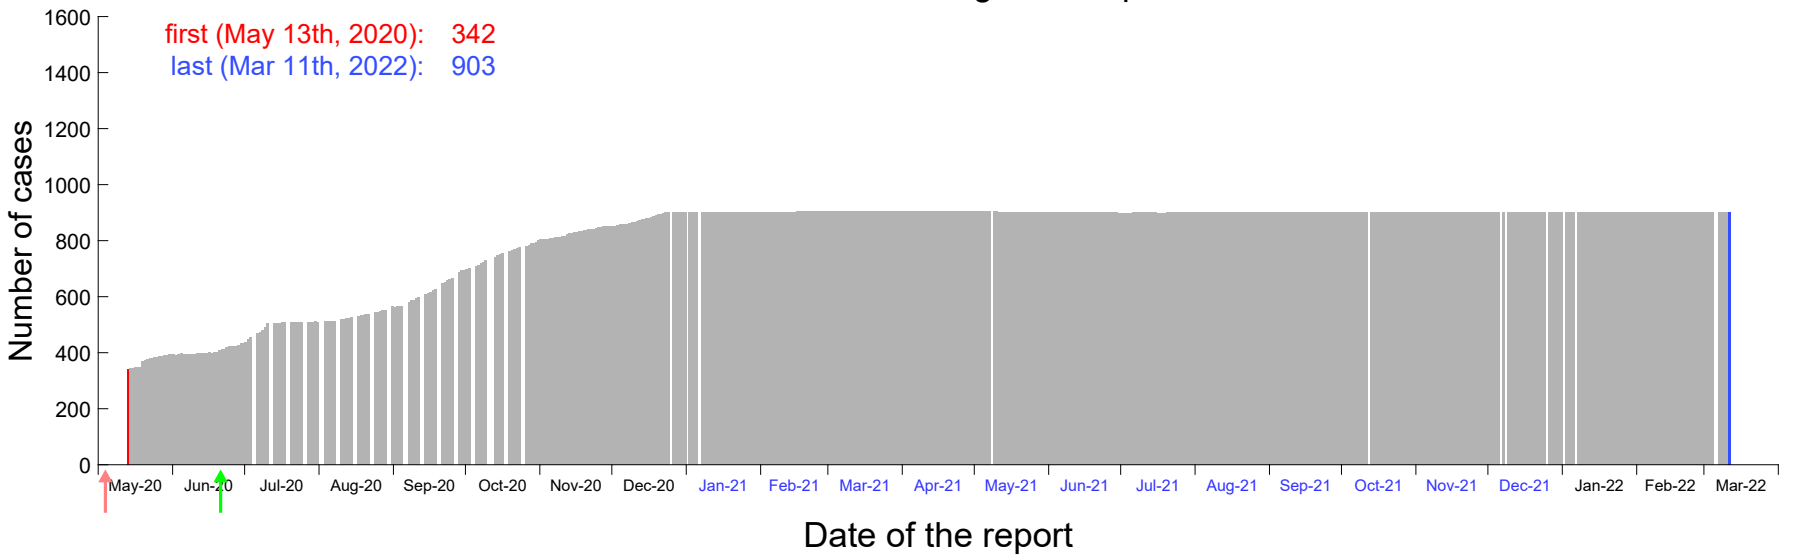

Evolution of the number of cases assigned to Apr 21st, 2020 in Madrid

Evolution of the number of cases assigned to Apr 22nd, 2020 in Madrid

Evolution of the number of cases assigned to Apr 23rd, 2020 in Madrid

Evolution of the number of cases assigned to Apr 24th, 2020 in Madrid

Evolution of the number of cases assigned to Apr 25th, 2020 in Madrid

Evolution of the number of cases assigned to Apr 26th, 2020 in Madrid

Evolution of the number of cases assigned to Apr 27th, 2020 in Madrid

Evolution of the number of cases assigned to Apr 28th, 2020 in Madrid

Evolution of the number of cases assigned to Apr 29th, 2020 in Madrid

Evolution of the number of cases assigned to Apr 30th, 2020 in Madrid

Evolution of the number of cases assigned to May 1st, 2020 in Madrid

Evolution of the number of cases assigned to May 2nd, 2020 in Madrid