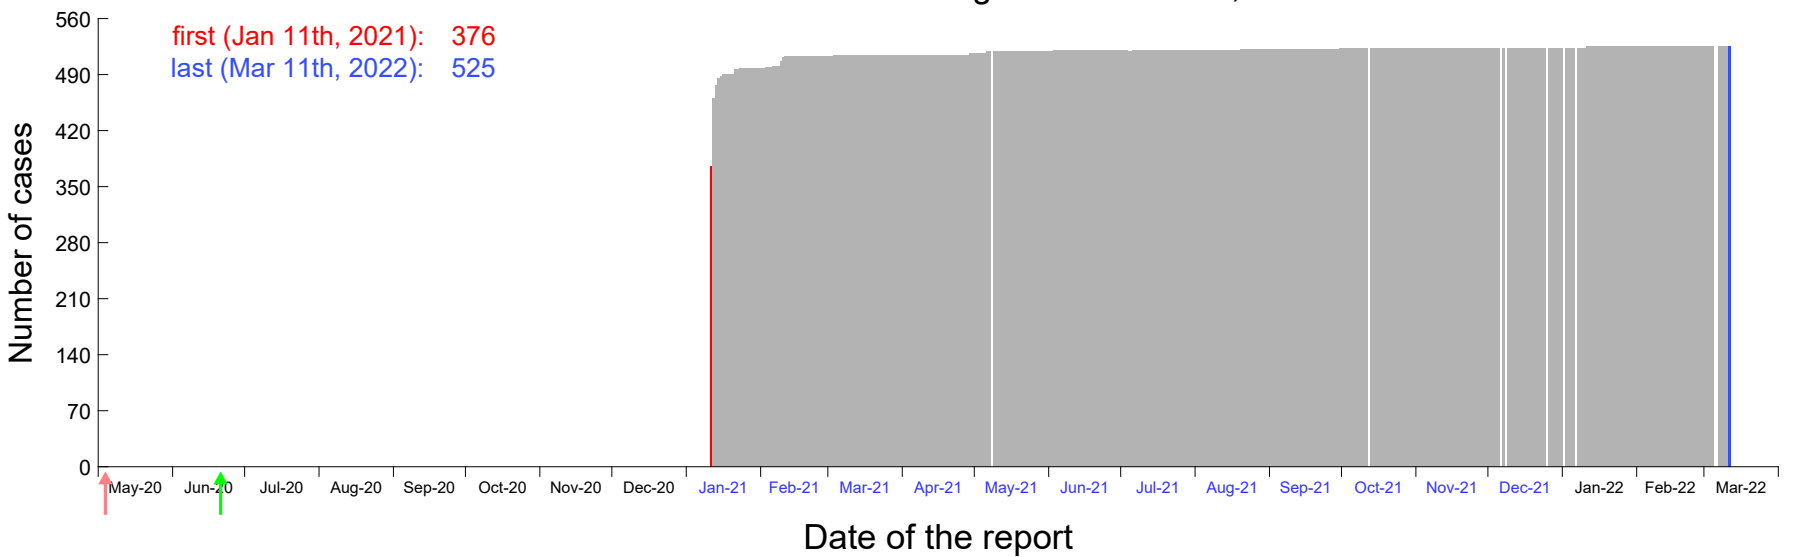

Evolution of the number of cases assigned to Jan 11th, 2021 in Madrid

Evolution of the number of cases assigned to Jan 10th, 2021 in Madrid