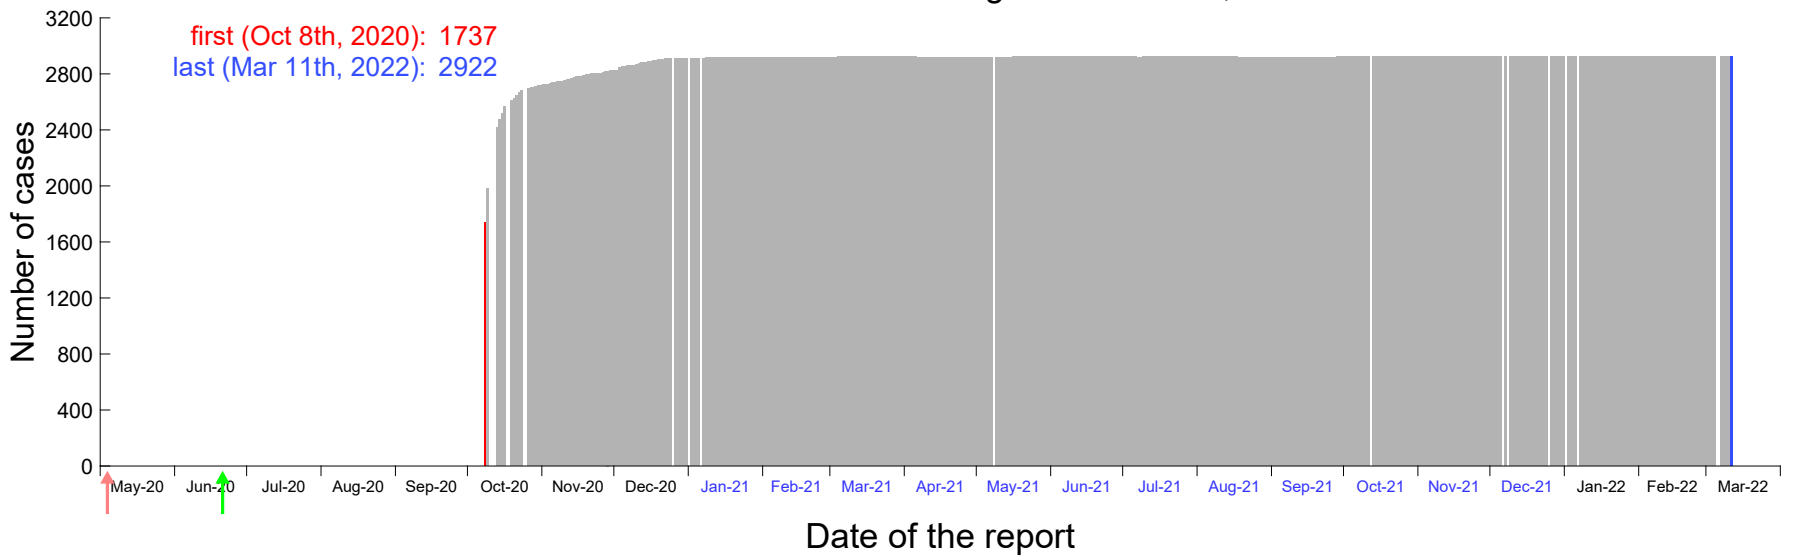

Evolution of the number of cases assigned to Oct 8th, 2020 in Madrid

Evolution of the number of cases assigned to Oct 7th, 2020 in Madrid