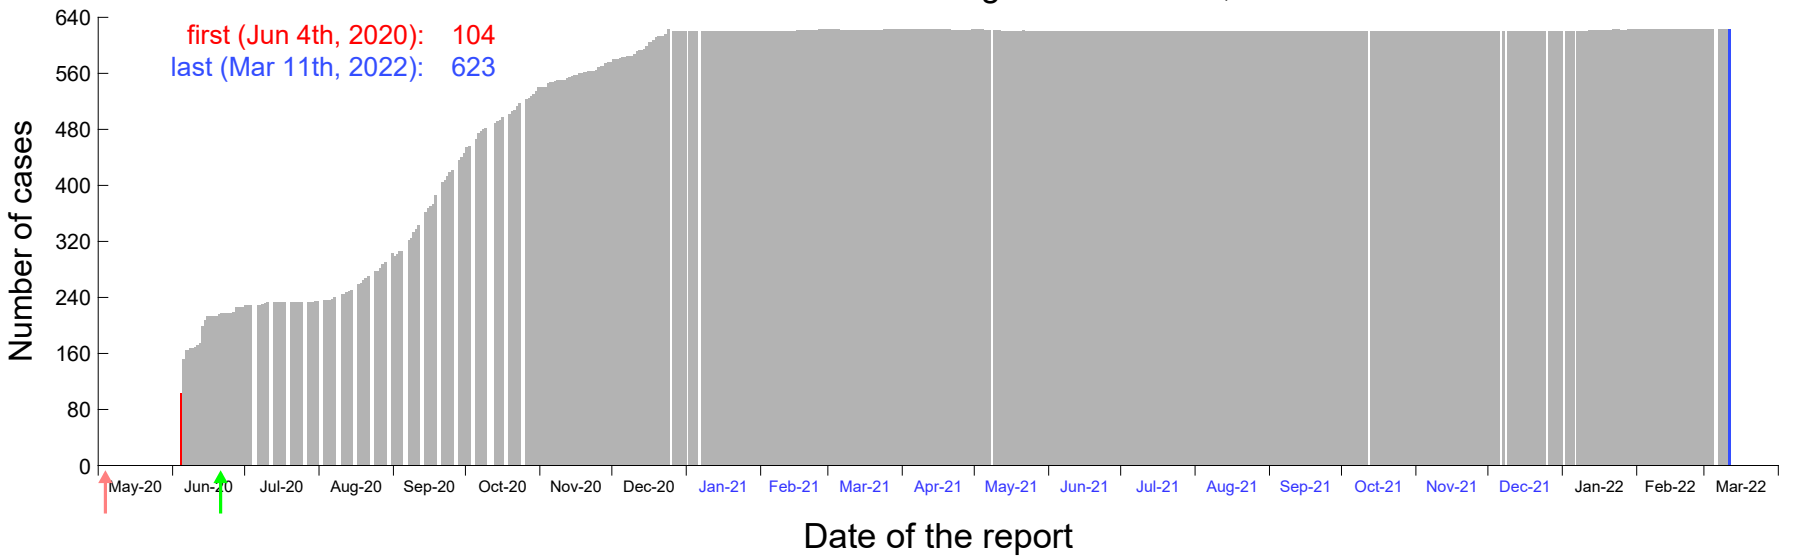

Evolution of the number of cases assigned to May 27th, 2020 in Madrid

Evolution of the number of cases assigned to May 28th, 2020 in Madrid

Evolution of the number of cases assigned to May 29th, 2020 in Madrid

Evolution of the number of cases assigned to May 30th, 2020 in Madrid

Evolution of the number of cases assigned to May 31st, 2020 in Madrid

Evolution of the number of cases assigned to Jun 1st, 2020 in Madrid

Evolution of the number of cases assigned to Jun 2nd, 2020 in Madrid

Evolution of the number of cases assigned to Jun 3rd, 2020 in Madrid

Evolution of the number of cases assigned to Jun 4th, 2020 in Madrid

Evolution of the number of cases assigned to Jun 5th, 2020 in Madrid

Evolution of the number of cases assigned to Jun 6th, 2020 in Madrid

Evolution of the number of cases assigned to Jun 7th, 2020 in Madrid