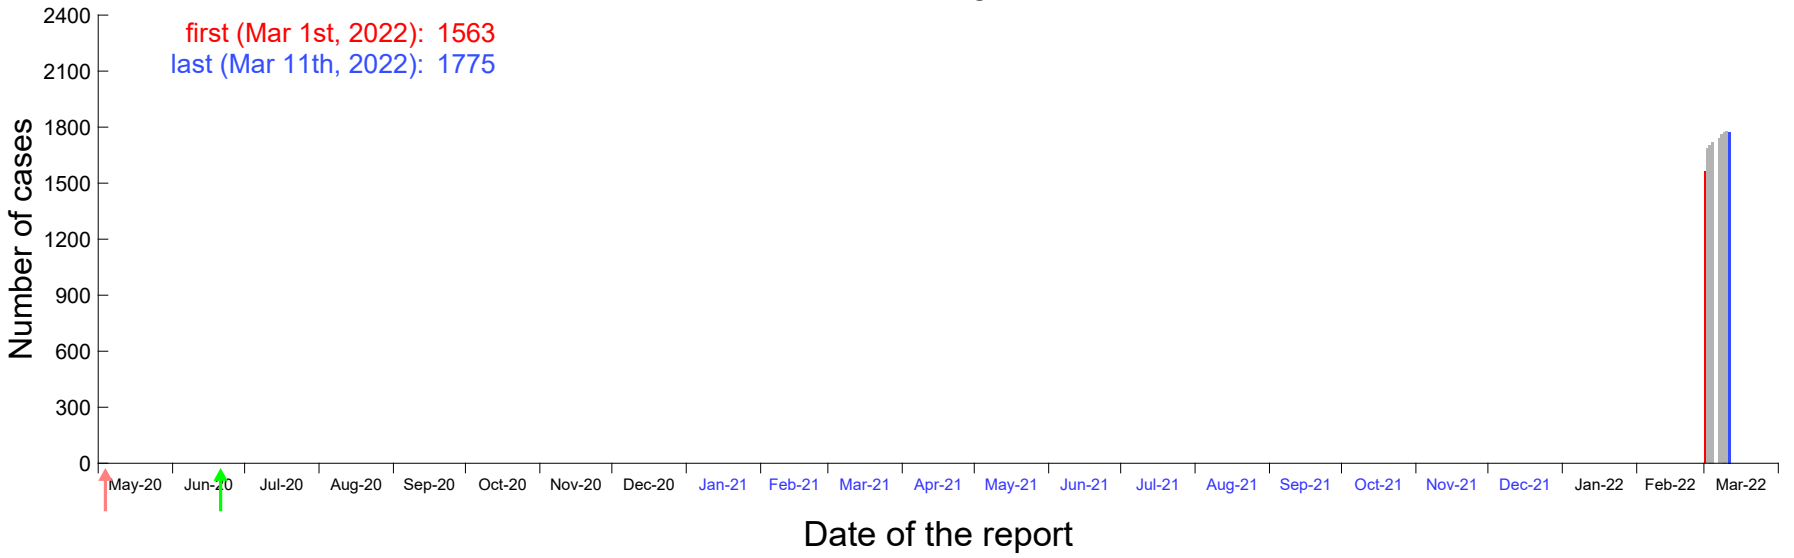

Evolution of the number of cases assigned to Mar 1st, 2022 in Madrid

Evolution of the number of cases assigned to Feb 28th, 2022 in Madrid