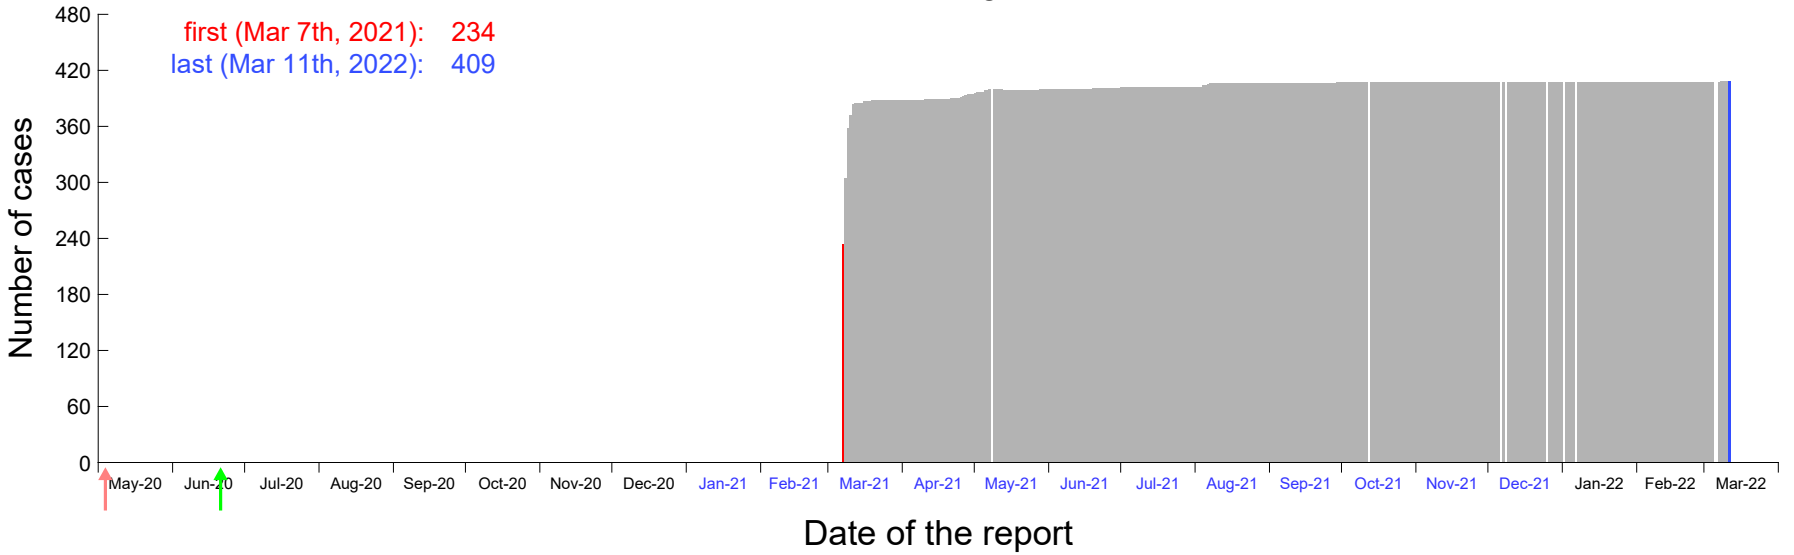

Evolution of the number of cases assigned to Mar 7th, 2021 in Madrid

Evolution of the number of cases assigned to Mar 6th, 2021 in Madrid