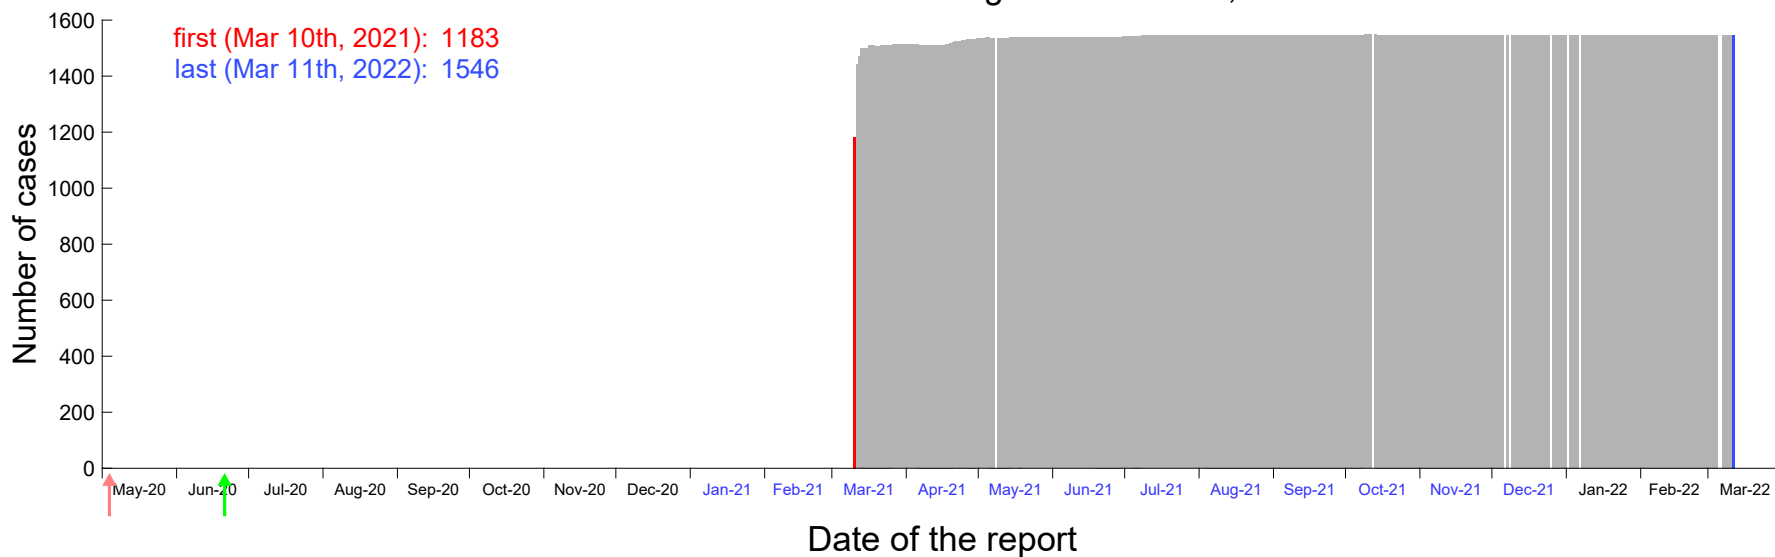

Evolution of the number of cases assigned to Mar 10th, 2021 in Madrid

Evolution of the number of cases assigned to Mar 9th, 2021 in Madrid