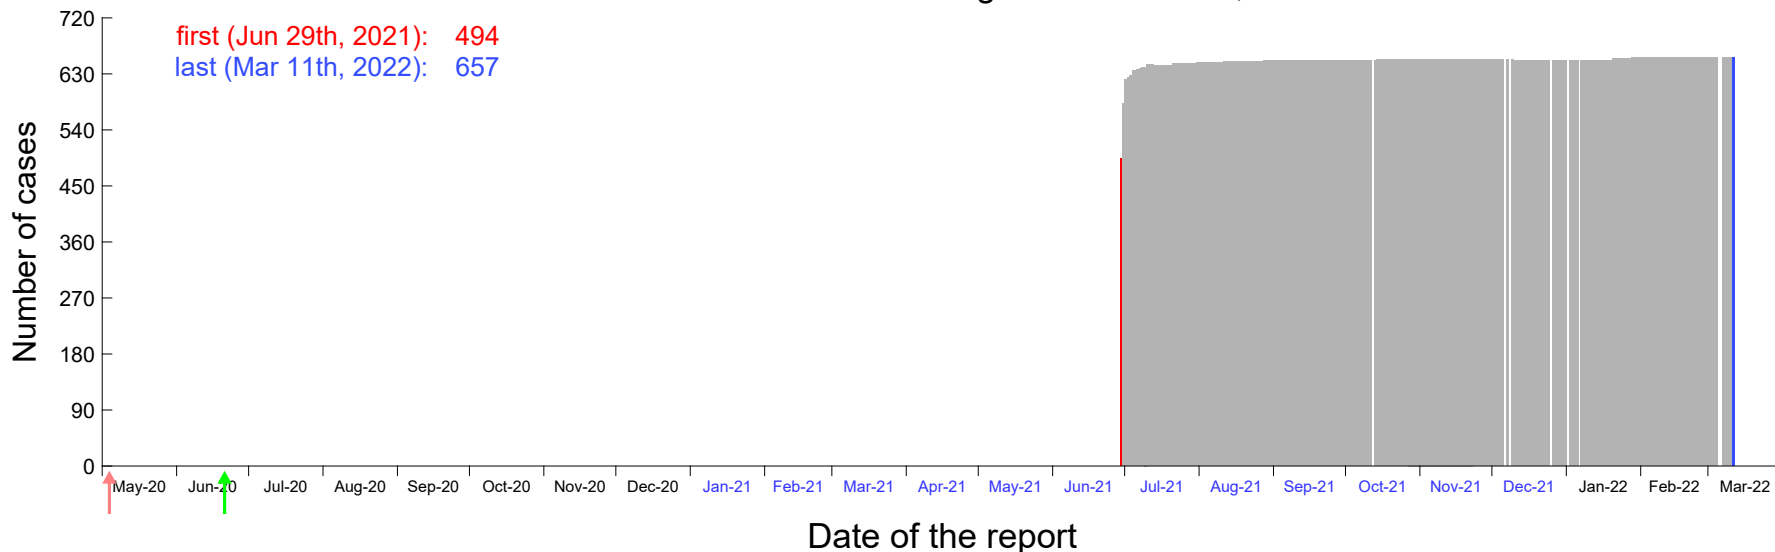

Evolution of the number of cases assigned to Jun 29th, 2021 in Madrid

Evolution of the number of cases assigned to Jun 28th, 2021 in Madrid