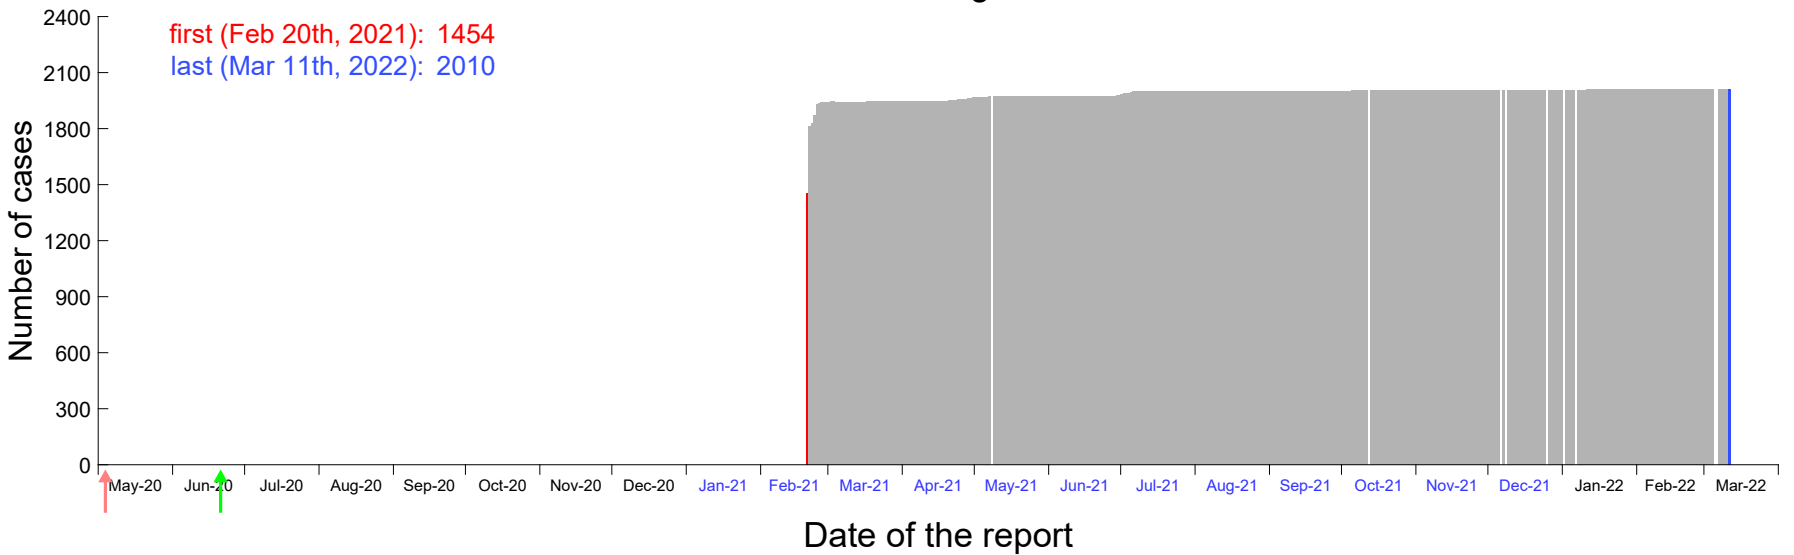

Evolution of the number of cases assigned to Feb 20th, 2021 in Madrid

Evolution of the number of cases assigned to Feb 19th, 2021 in Madrid