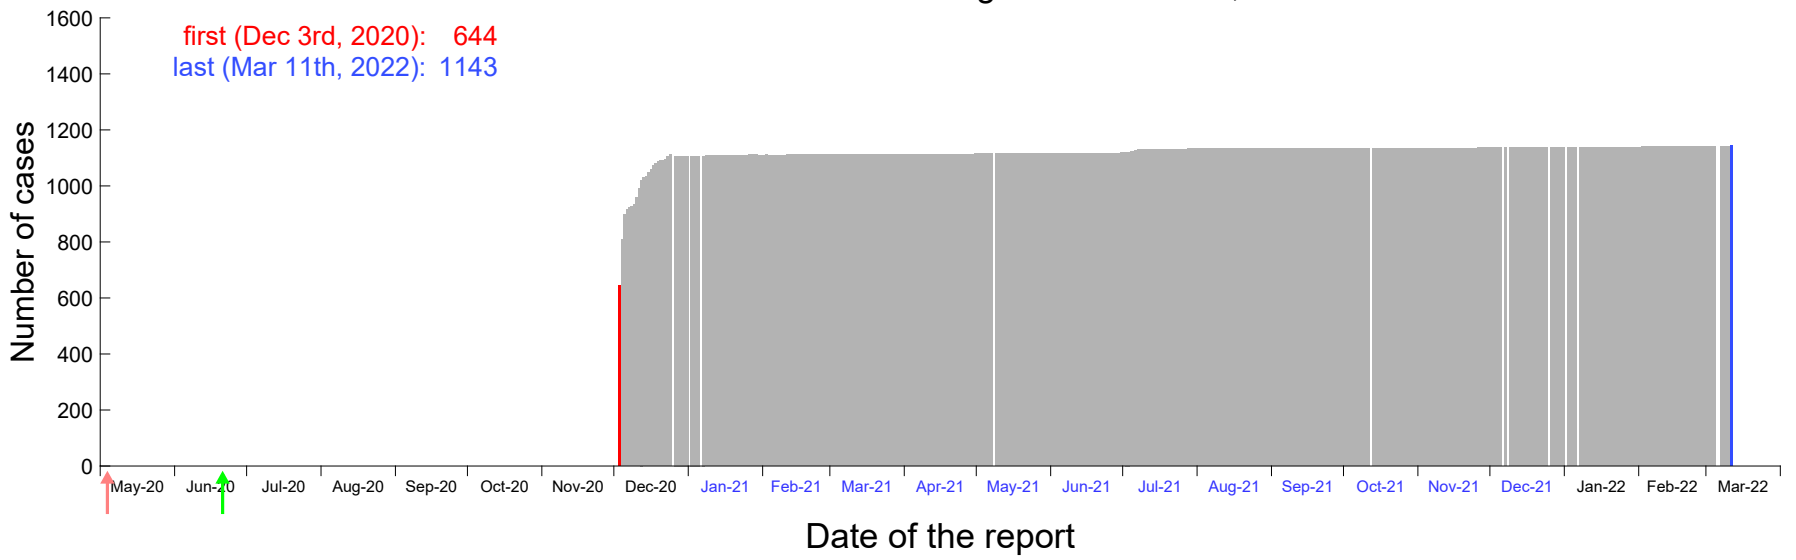

Evolution of the number of cases assigned to Dec 3rd, 2020 in Madrid

Evolution of the number of cases assigned to Dec 2nd, 2020 in Madrid