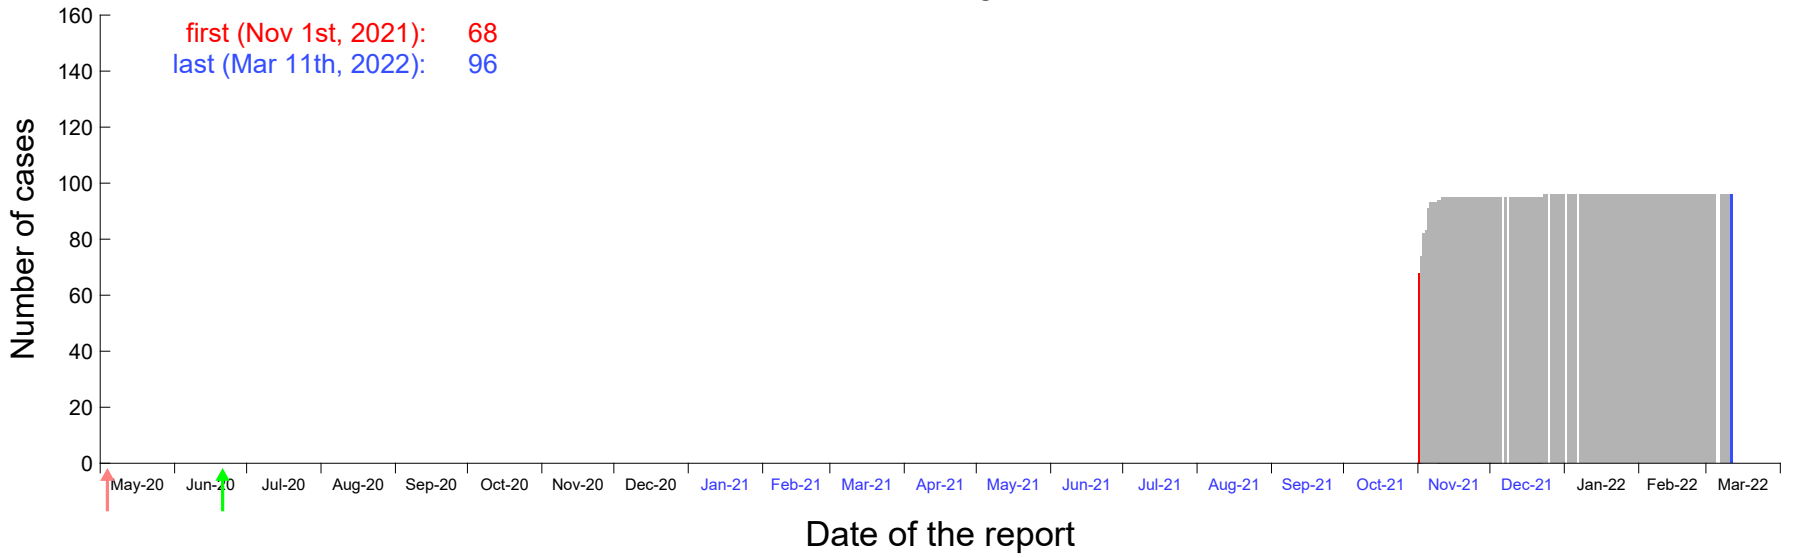

Evolution of the number of cases assigned to Nov 1st, 2021 in Madrid

Evolution of the number of cases assigned to Oct 31st, 2021 in Madrid