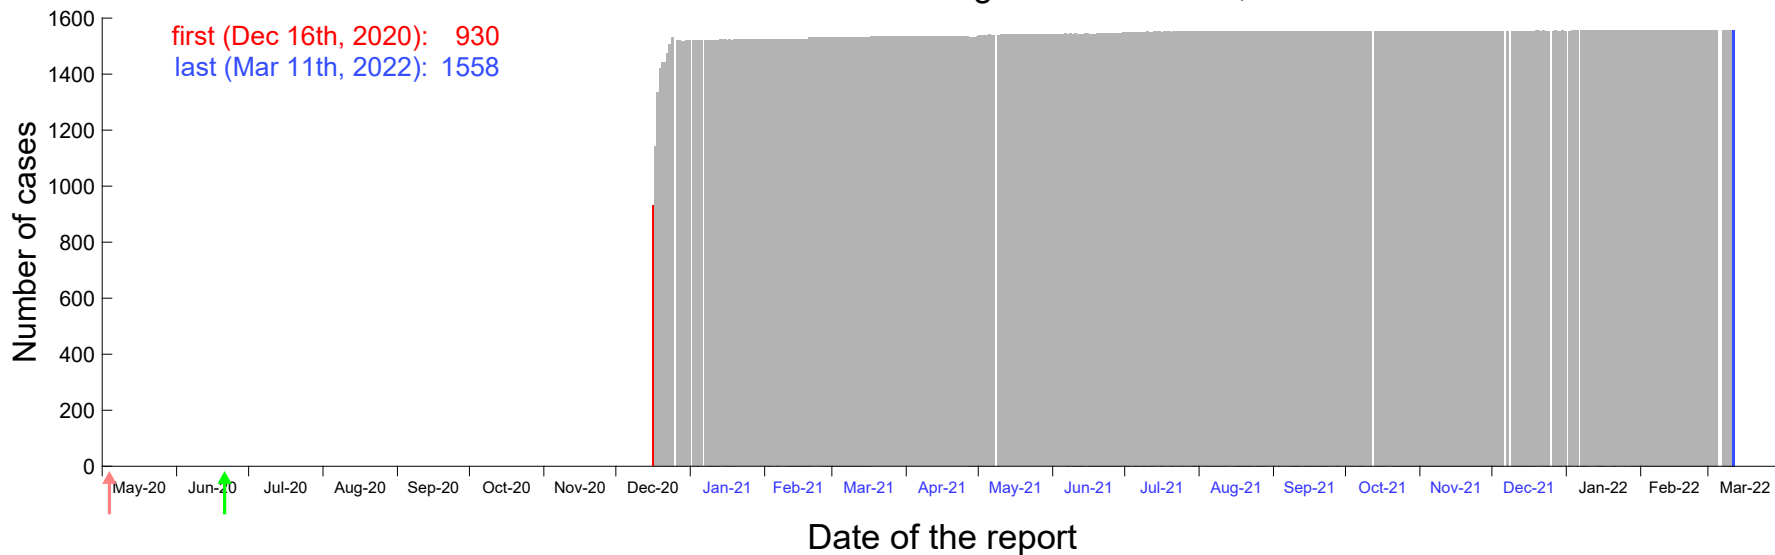

Evolution of the number of cases assigned to Dec 16th, 2020 in Madrid

Evolution of the number of cases assigned to Dec 15th, 2020 in Madrid