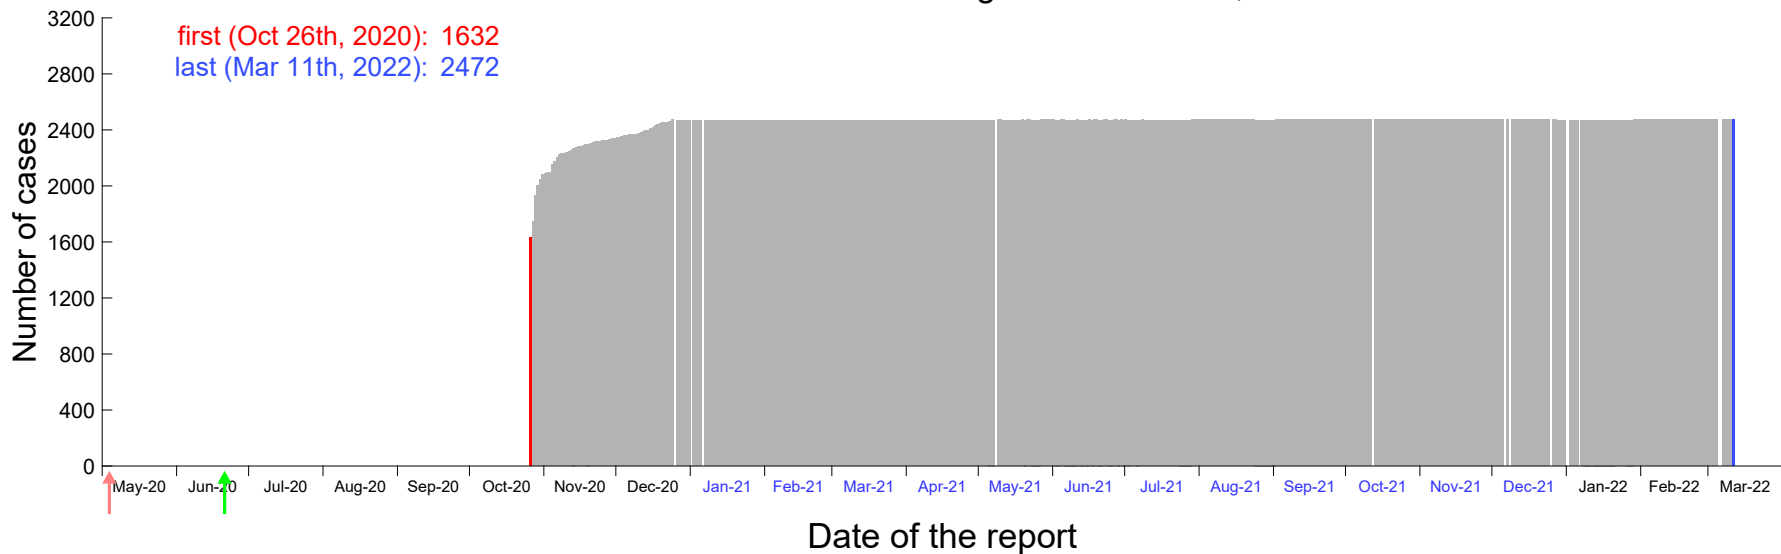

Evolution of the number of cases assigned to Oct 24th, 2020 in Madrid

Evolution of the number of cases assigned to Oct 23rd, 2020 in Madrid