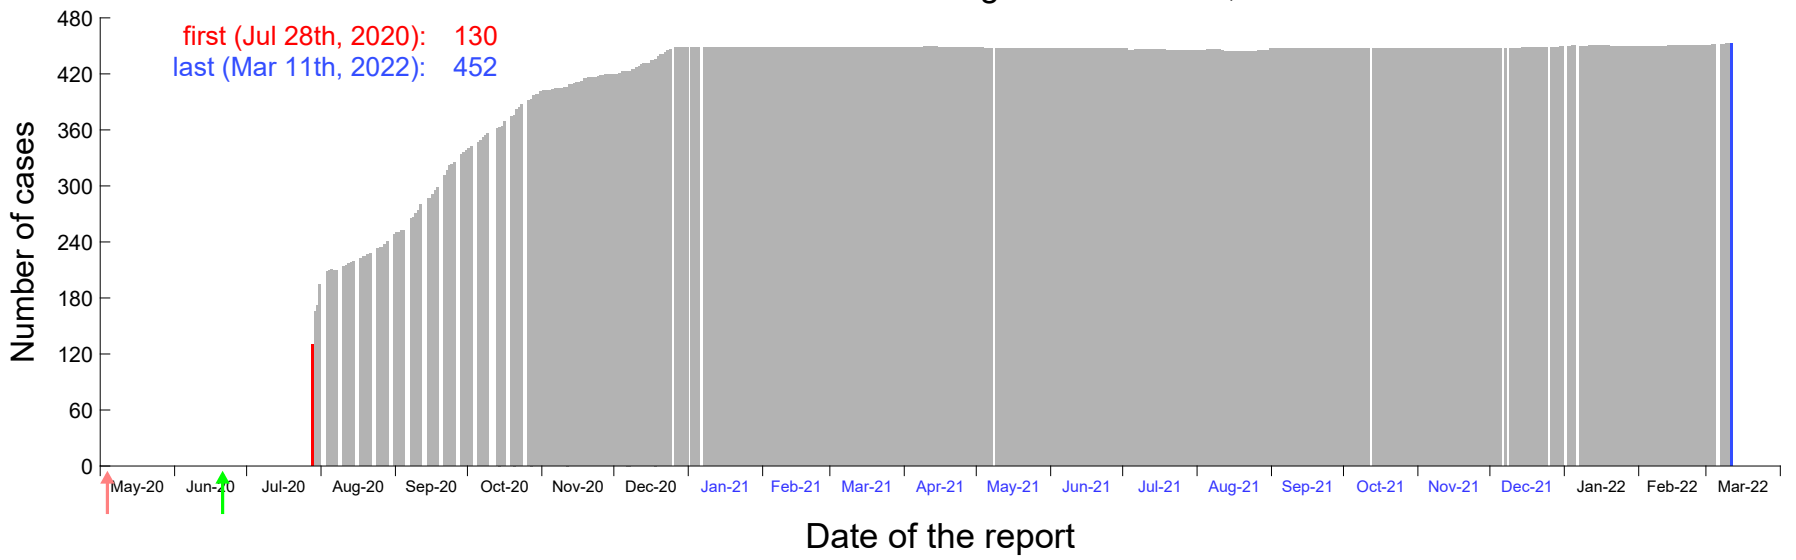

Evolution of the number of cases assigned to Jul 20th, 2020 in Madrid

Evolution of the number of cases assigned to Jul 21st, 2020 in Madrid

Evolution of the number of cases assigned to Jul 22nd, 2020 in Madrid

Evolution of the number of cases assigned to Jul 23rd, 2020 in Madrid

Evolution of the number of cases assigned to Jul 24th, 2020 in Madrid

Evolution of the number of cases assigned to Jul 25th, 2020 in Madrid

Evolution of the number of cases assigned to Jul 26th, 2020 in Madrid

Evolution of the number of cases assigned to Jul 27th, 2020 in Madrid

Evolution of the number of cases assigned to Jul 28th, 2020 in Madrid