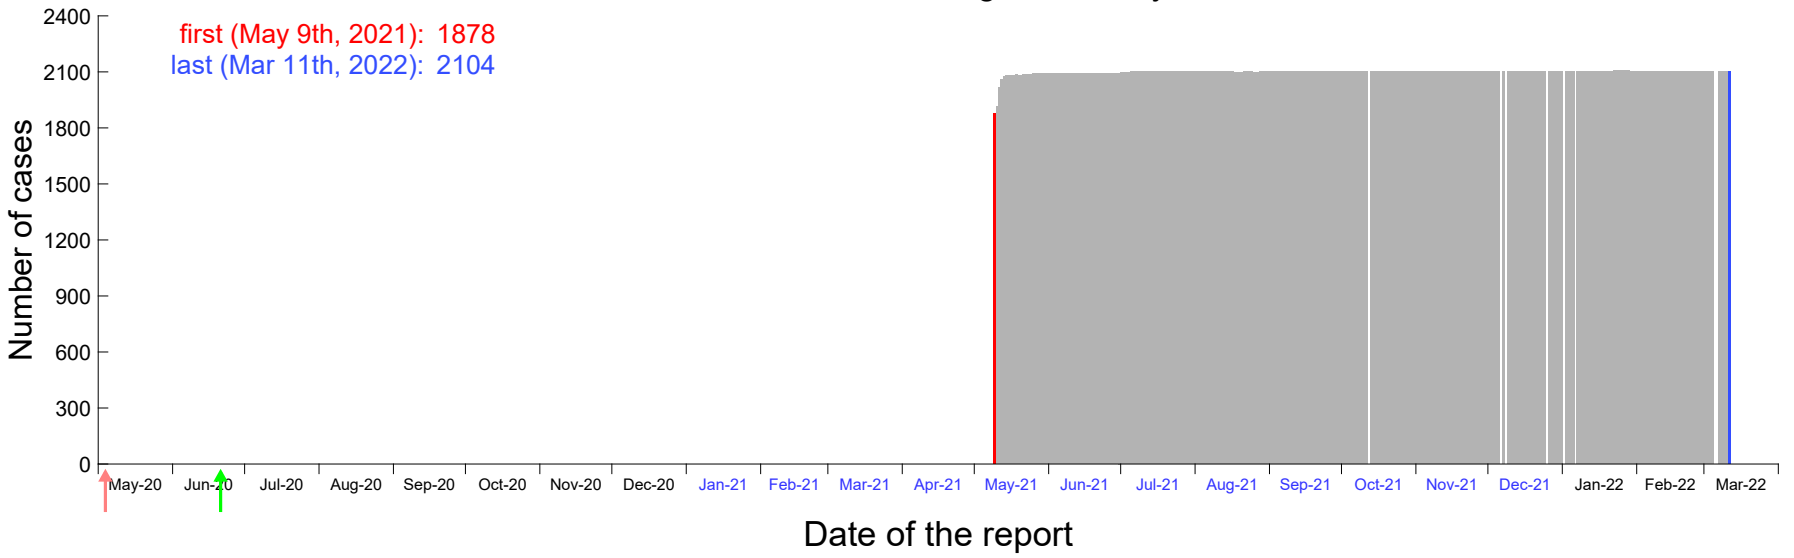

Evolution of the number of cases assigned to May 8th, 2021 in Madrid

Evolution of the number of cases assigned to May 7th, 2021 in Madrid