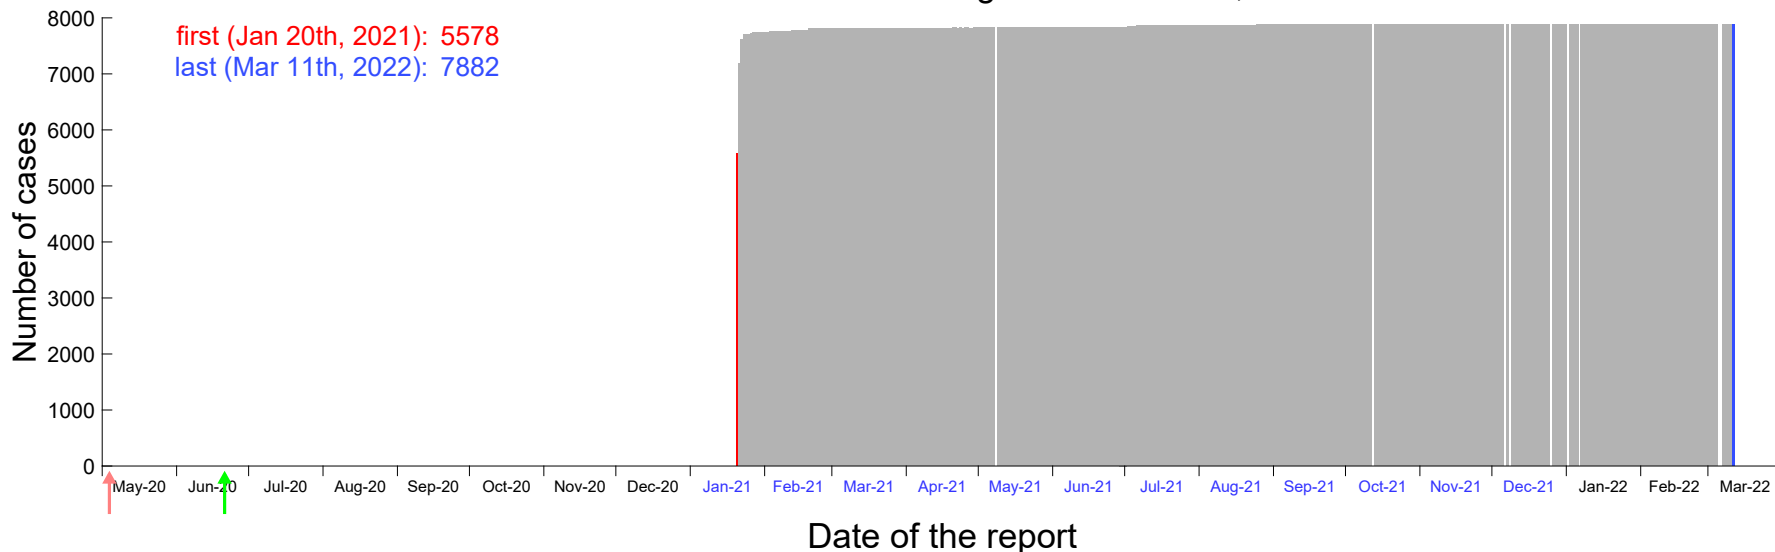

Evolution of the number of cases assigned to Jan 20th, 2021 in Madrid

Evolution of the number of cases assigned to Jan 19th, 2021 in Madrid