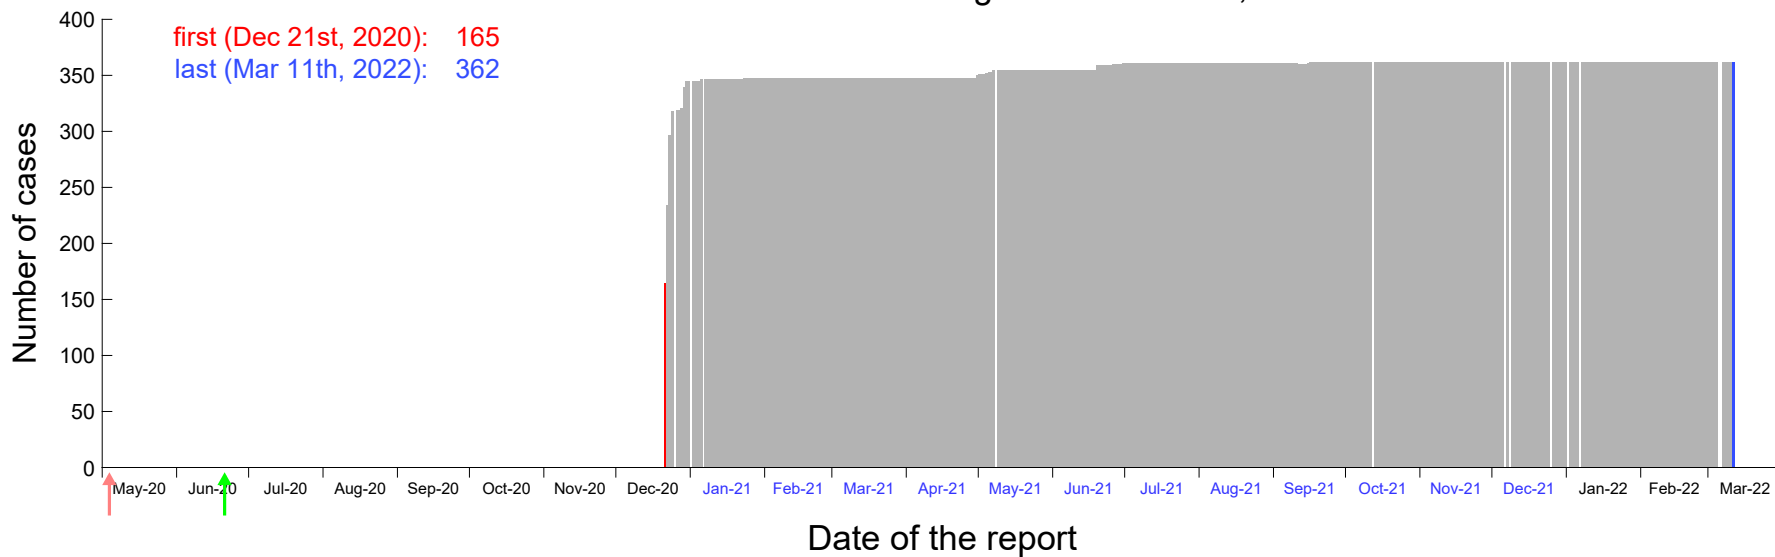

Evolution of the number of cases assigned to Dec 21st, 2020 in Madrid

Evolution of the number of cases assigned to Dec 20th, 2020 in Madrid