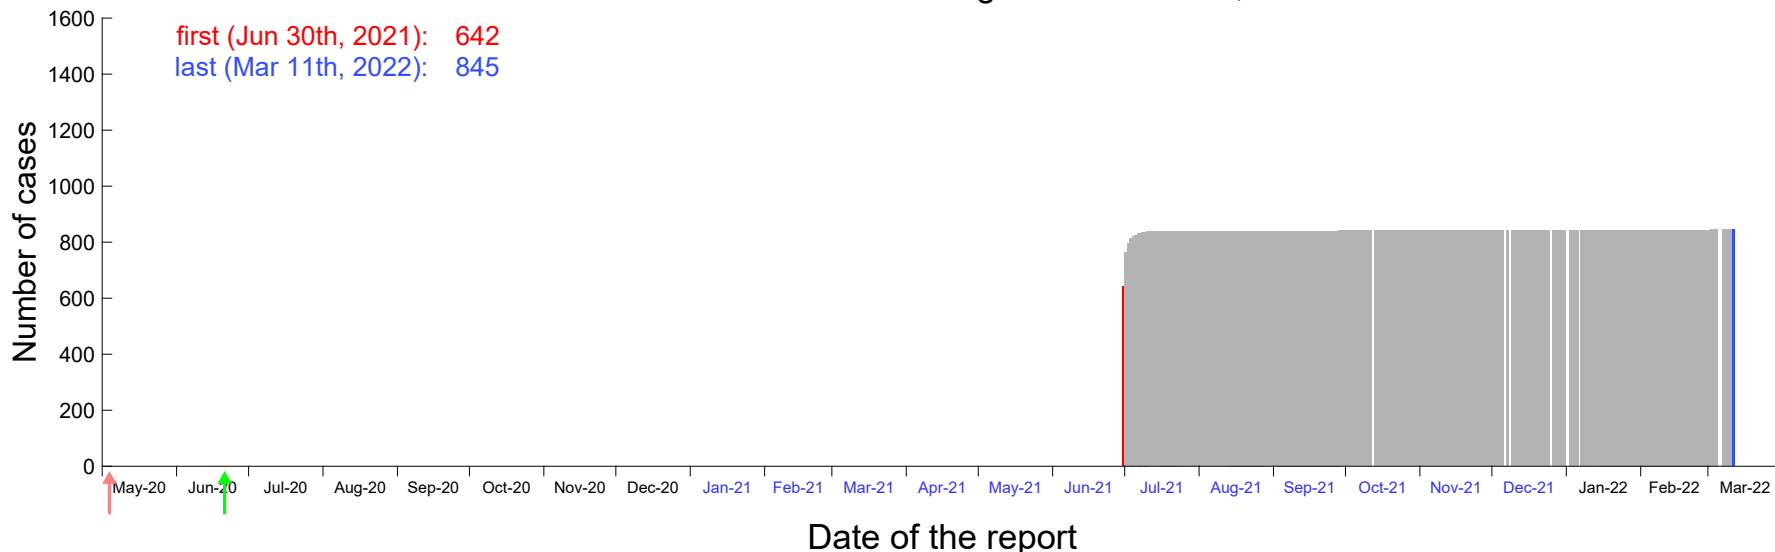

Evolution of the number of cases assigned to Jun 30th, 2021 in Madrid

Evolution of the number of cases assigned to Jun 29th, 2021 in Madrid