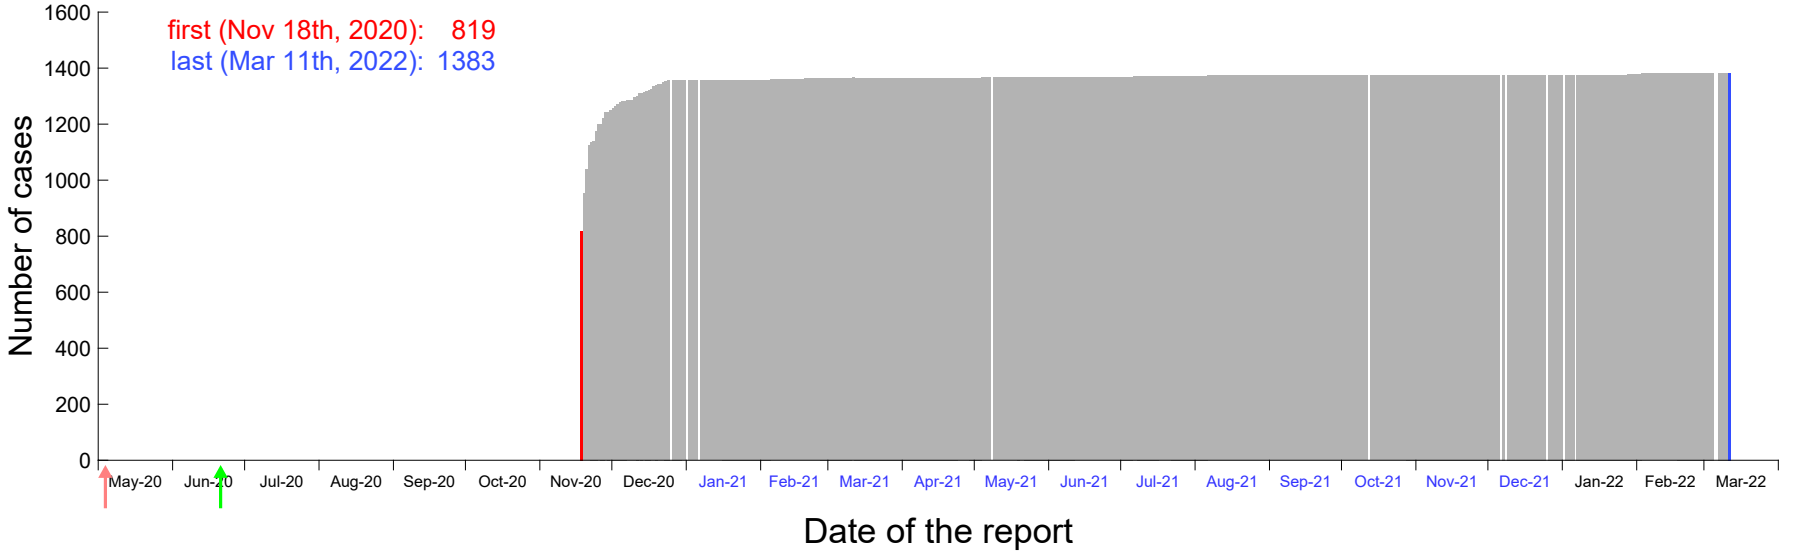

Evolution of the number of cases assigned to Nov 18th, 2020 in Madrid

Evolution of the number of cases assigned to Nov 17th, 2020 in Madrid