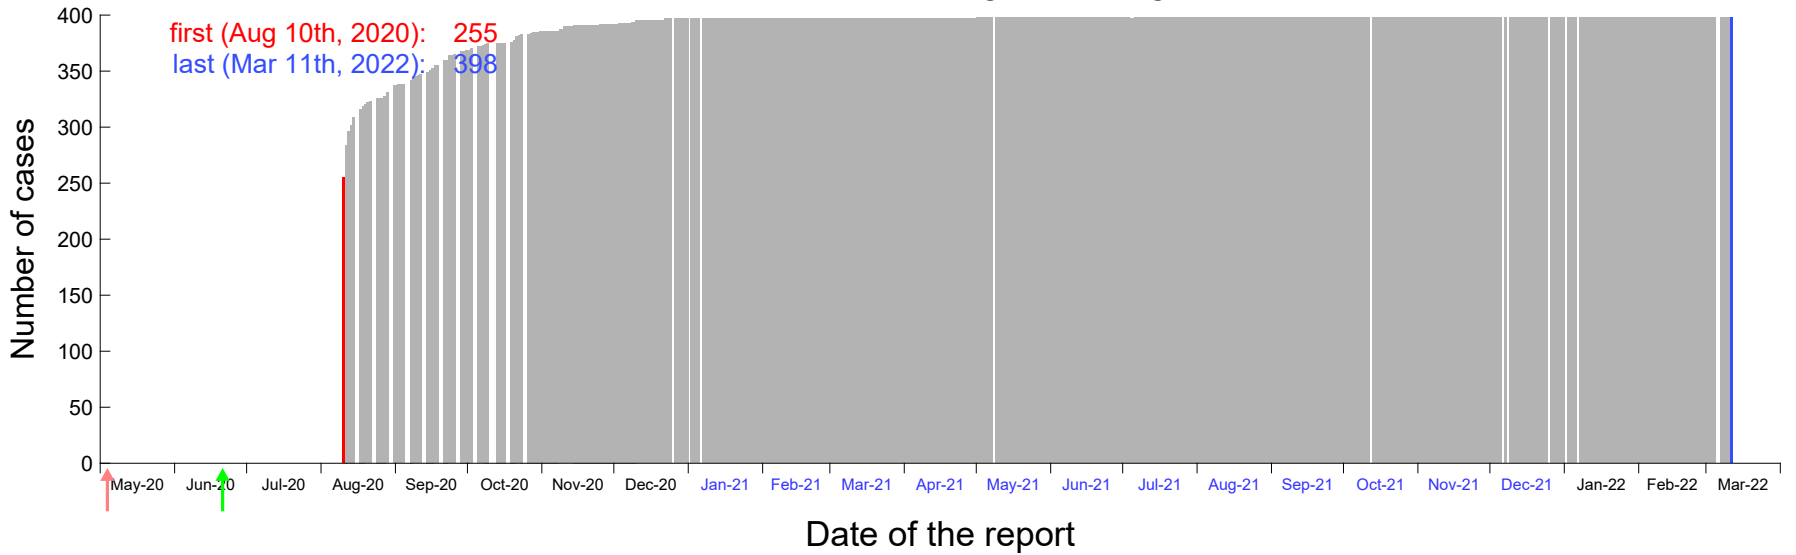

Evolution of the number of cases assigned to Aug 10th, 2020 in Madrid

Evolution of the number of cases assigned to Aug 9th, 2020 in Madrid