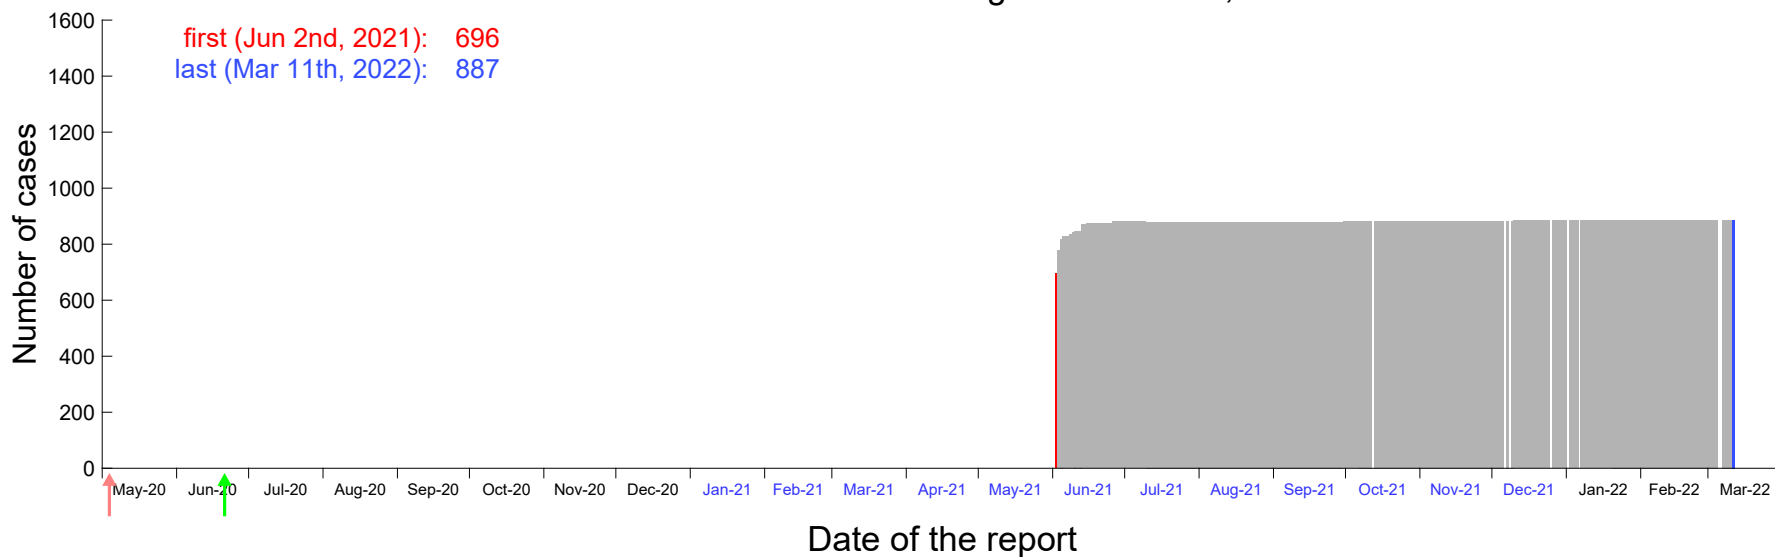

Evolution of the number of cases assigned to Jun 2nd, 2021 in Madrid

Evolution of the number of cases assigned to Jun 1st, 2021 in Madrid