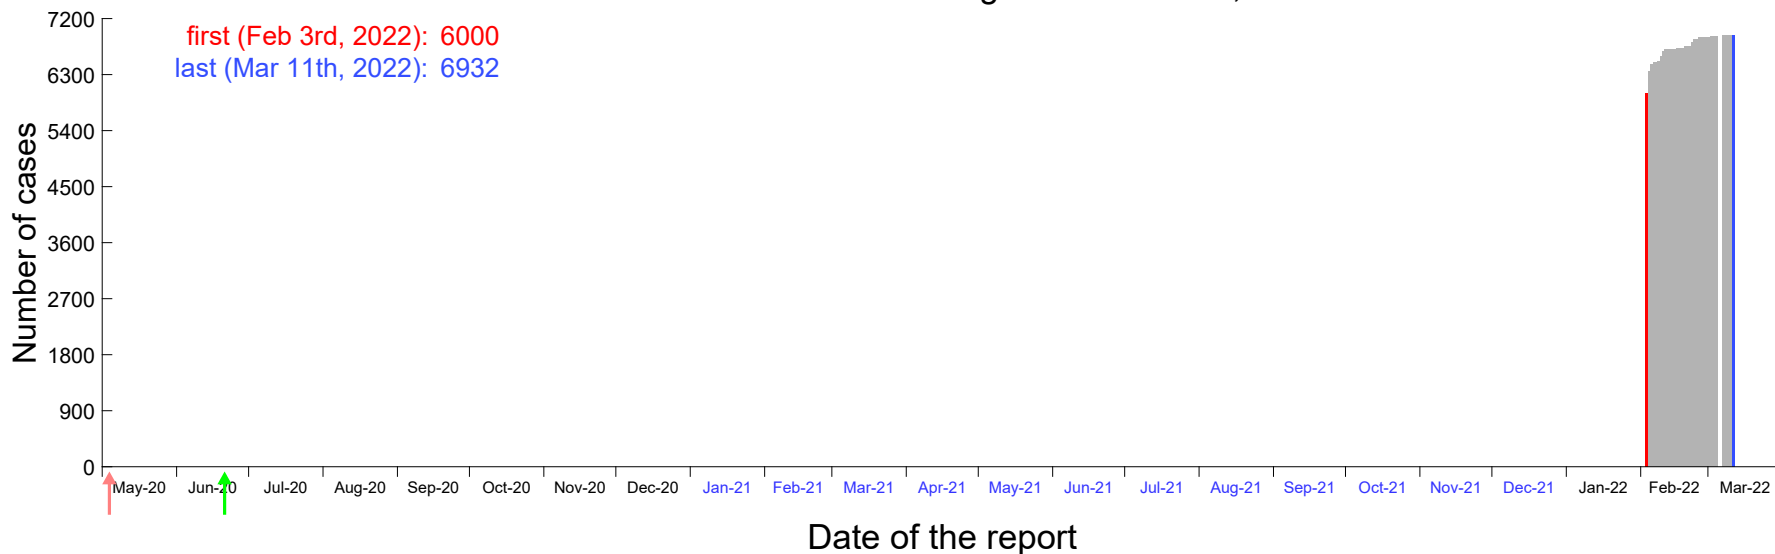

Evolution of the number of cases assigned to Feb 3rd, 2022 in Madrid

Evolution of the number of cases assigned to Feb 2nd, 2022 in Madrid