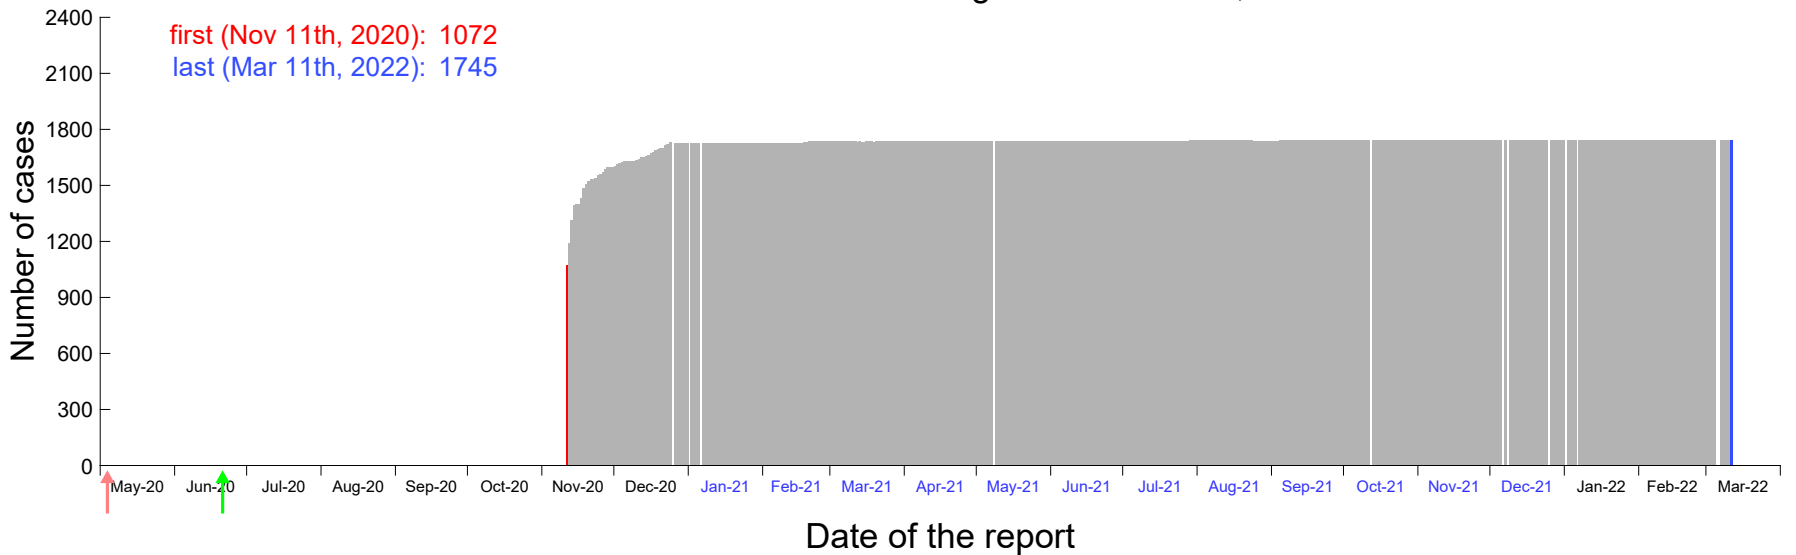

Evolution of the number of cases assigned to Nov 11th, 2020 in Madrid

Evolution of the number of cases assigned to Nov 10th, 2020 in Madrid