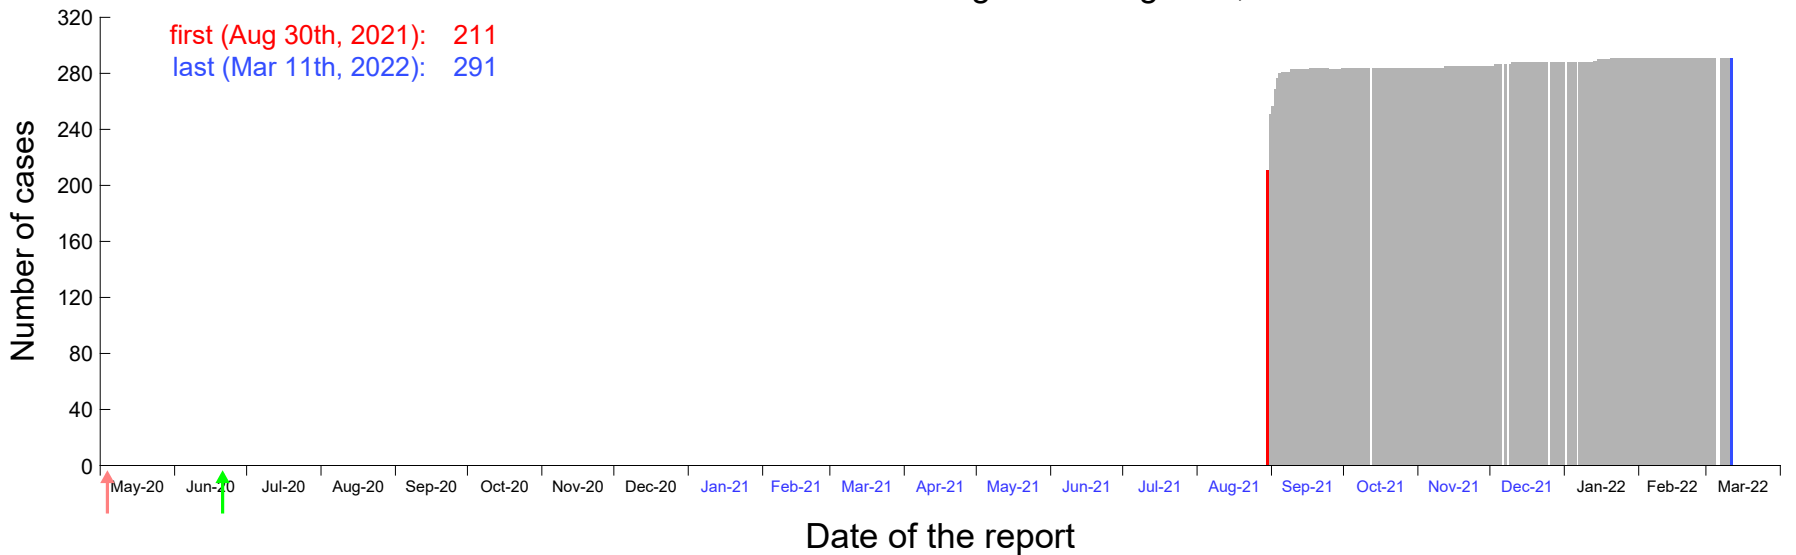

Evolution of the number of cases assigned to Aug 30th, 2021 in Madrid

Evolution of the number of cases assigned to Aug 29th, 2021 in Madrid