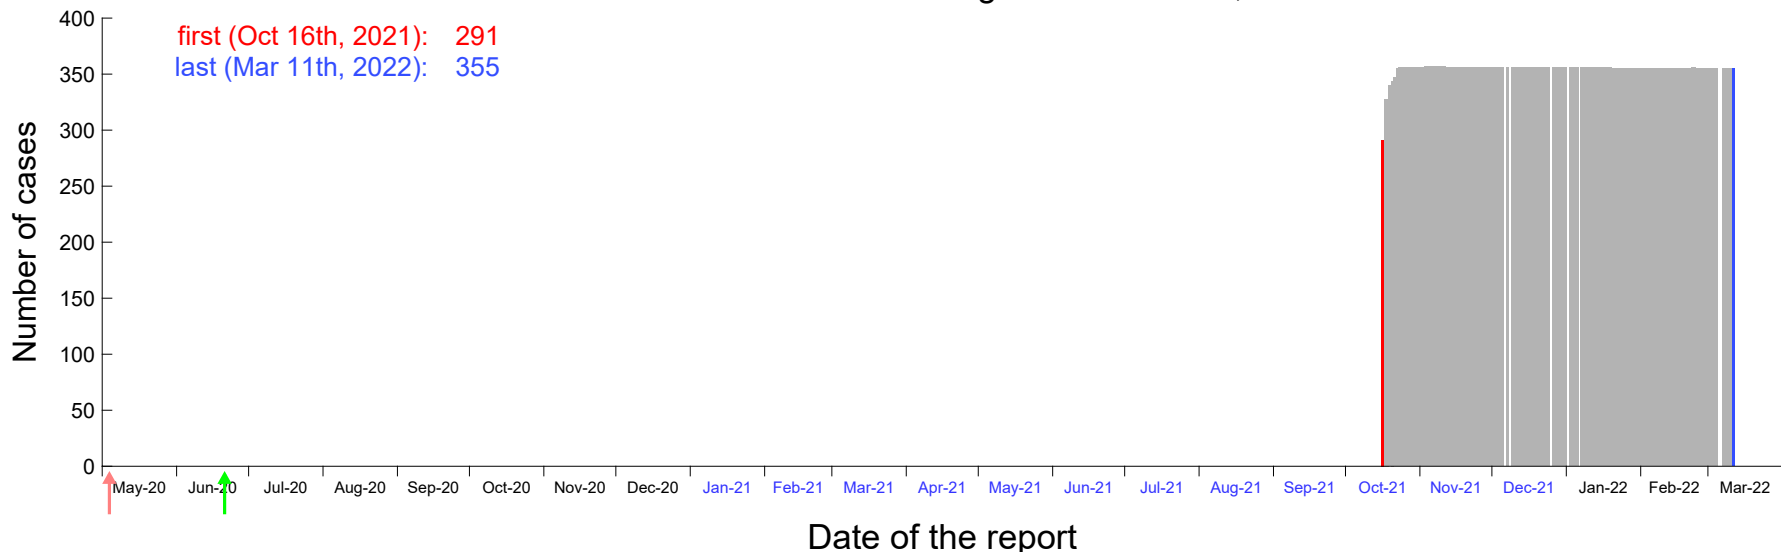

Evolution of the number of cases assigned to Oct 16th, 2021 in Madrid

Evolution of the number of cases assigned to Oct 15th, 2021 in Madrid