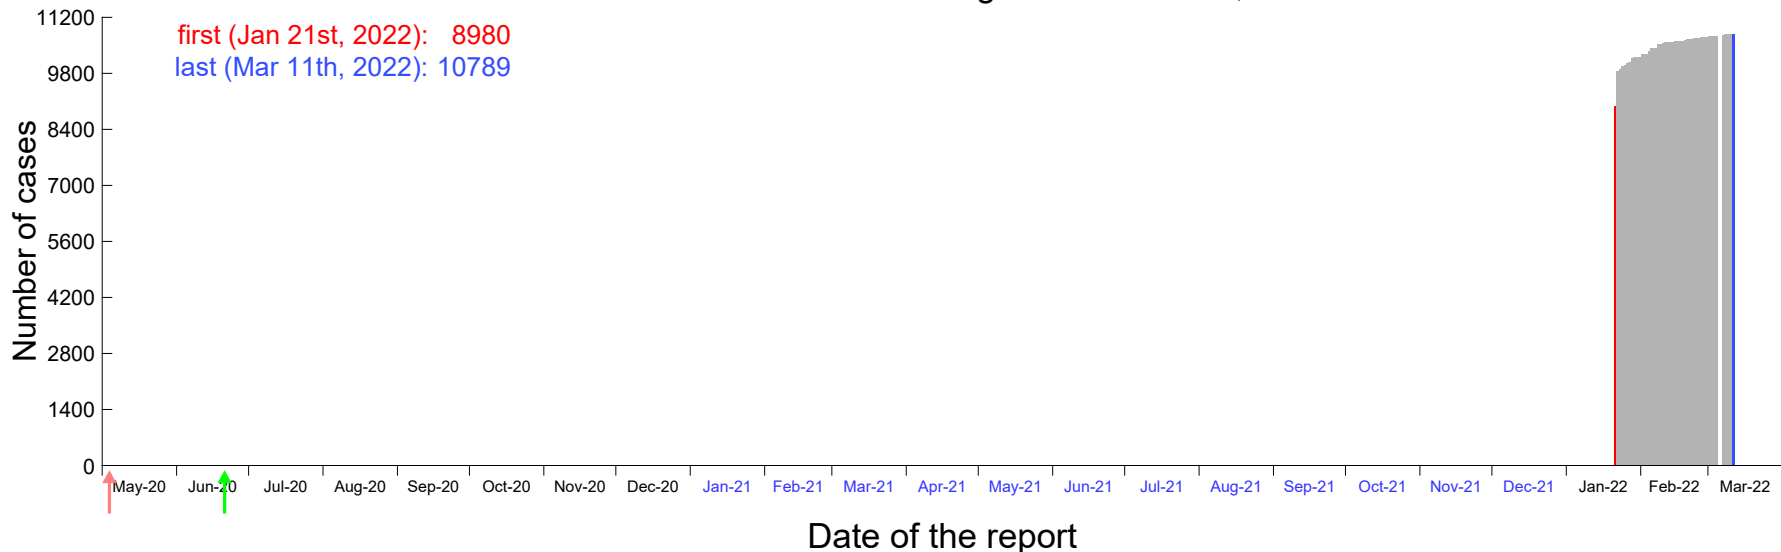

Evolution of the number of cases assigned to Jan 21st, 2022 in Madrid

Evolution of the number of cases assigned to Jan 20th, 2022 in Madrid