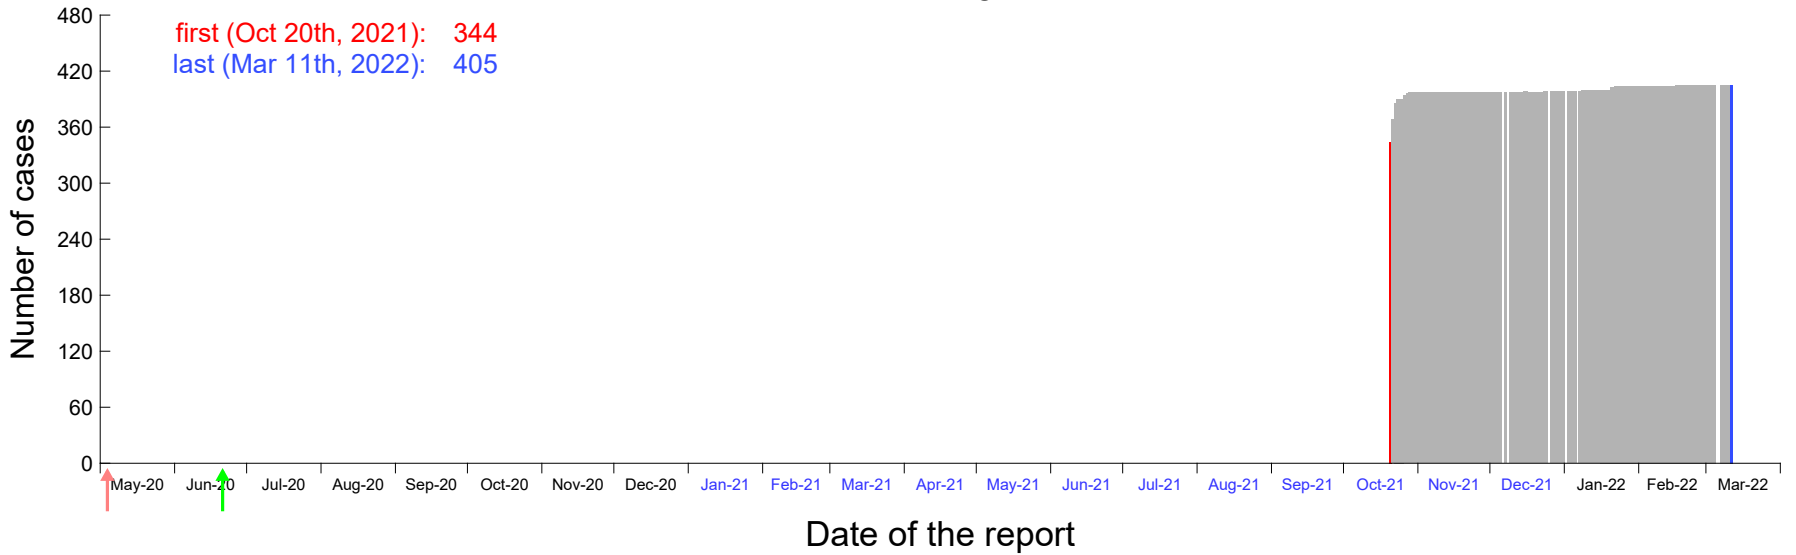

Evolution of the number of cases assigned to Oct 20th, 2021 in Madrid

Evolution of the number of cases assigned to Oct 19th, 2021 in Madrid