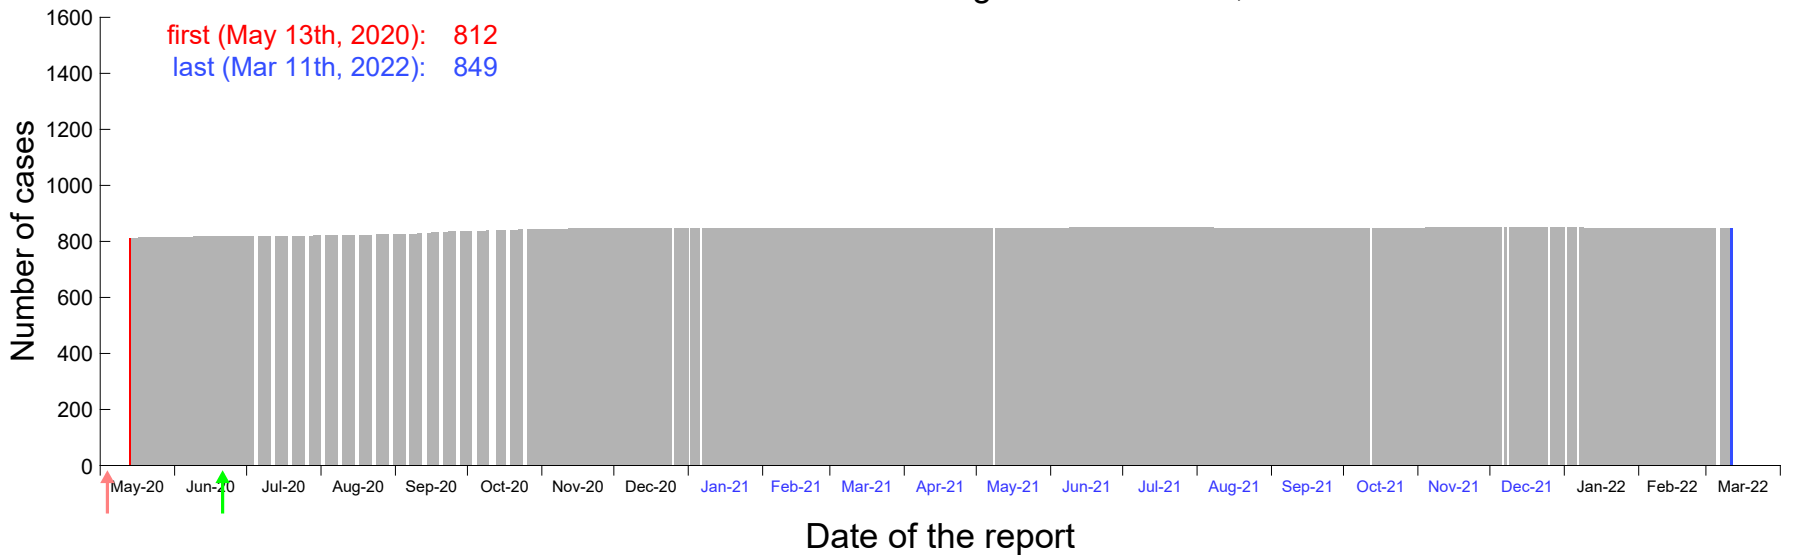

Evolution of the number of cases assigned to Mar 7th, 2020 in Madrid

Evolution of the number of cases assigned to Mar 8th, 2020 in Madrid

Evolution of the number of cases assigned to Mar 9th, 2020 in Madrid

Evolution of the number of cases assigned to Mar 10th, 2020 in Madrid

Evolution of the number of cases assigned to Mar 11th, 2020 in Madrid

Evolution of the number of cases assigned to Mar 12th, 2020 in Madrid

Evolution of the number of cases assigned to Mar 13th, 2020 in Madrid

Evolution of the number of cases assigned to Mar 14th, 2020 in Madrid

Evolution of the number of cases assigned to Mar 15th, 2020 in Madrid