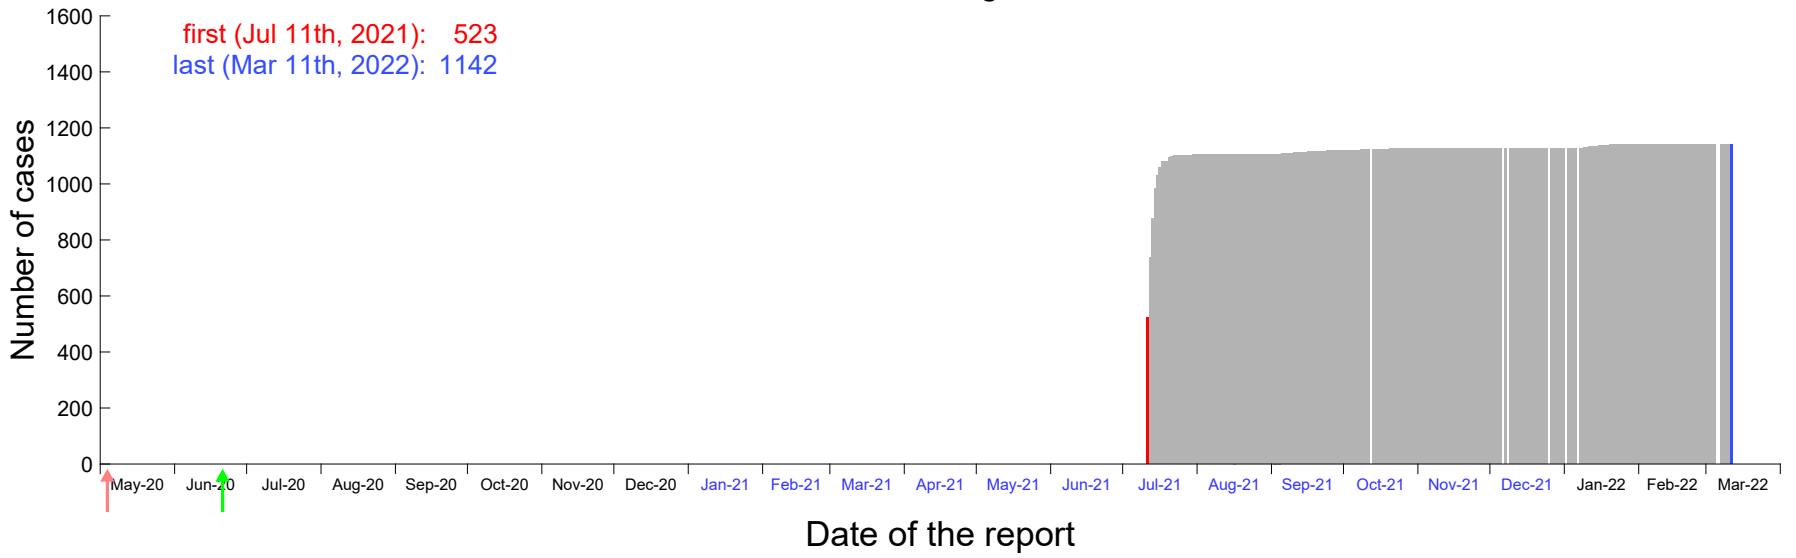

Evolution of the number of cases assigned to Jul 11th, 2021 in Madrid

Evolution of the number of cases assigned to Jul 10th, 2021 in Madrid