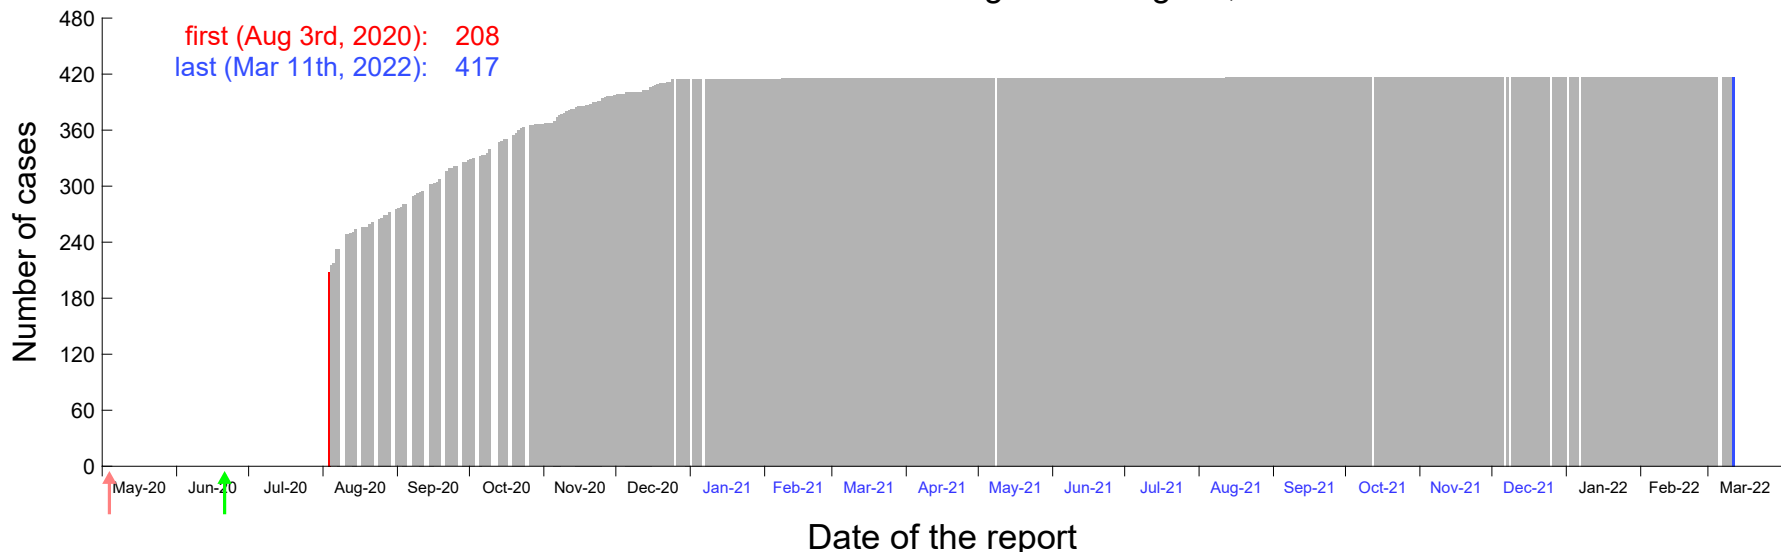

Evolution of the number of cases assigned to Aug 2nd, 2020 in Madrid

Evolution of the number of cases assigned to Aug 1st, 2020 in Madrid