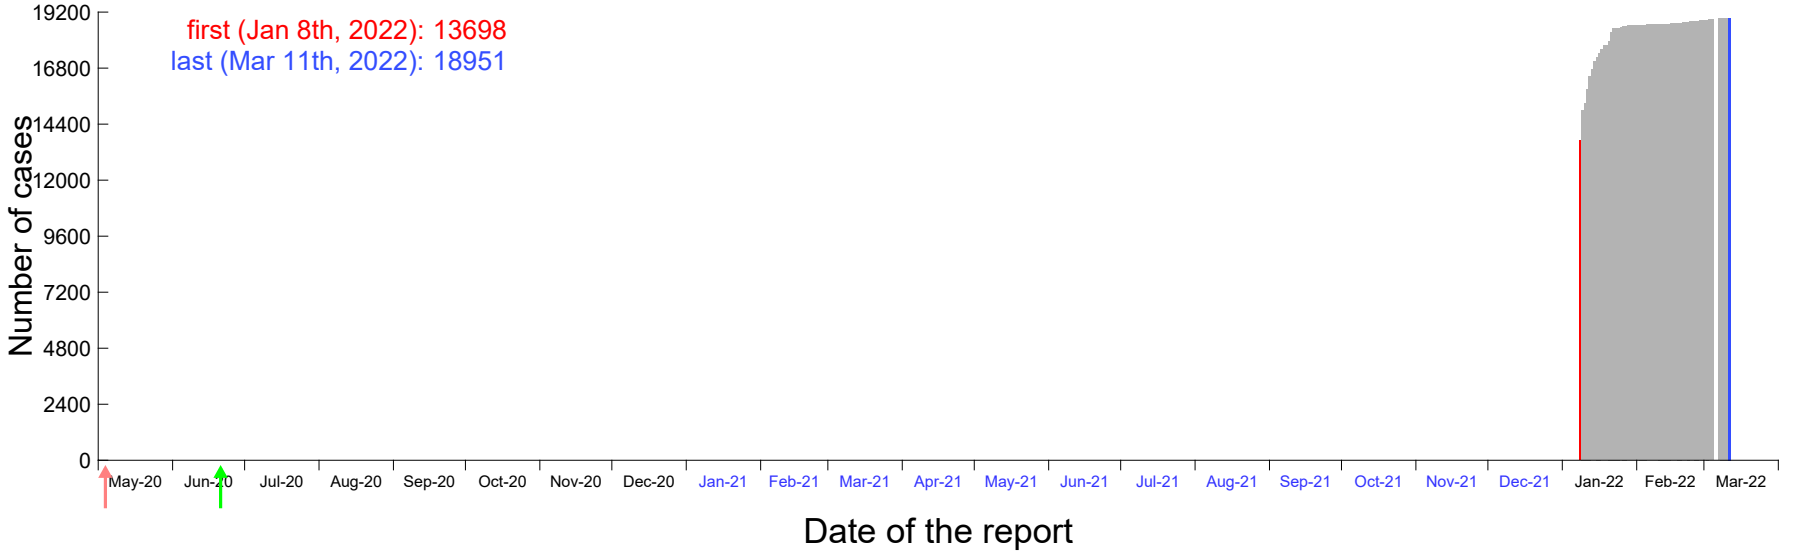

Evolution of the number of cases assigned to Jan 8th, 2022 in Madrid

Evolution of the number of cases assigned to Jan 7th, 2022 in Madrid