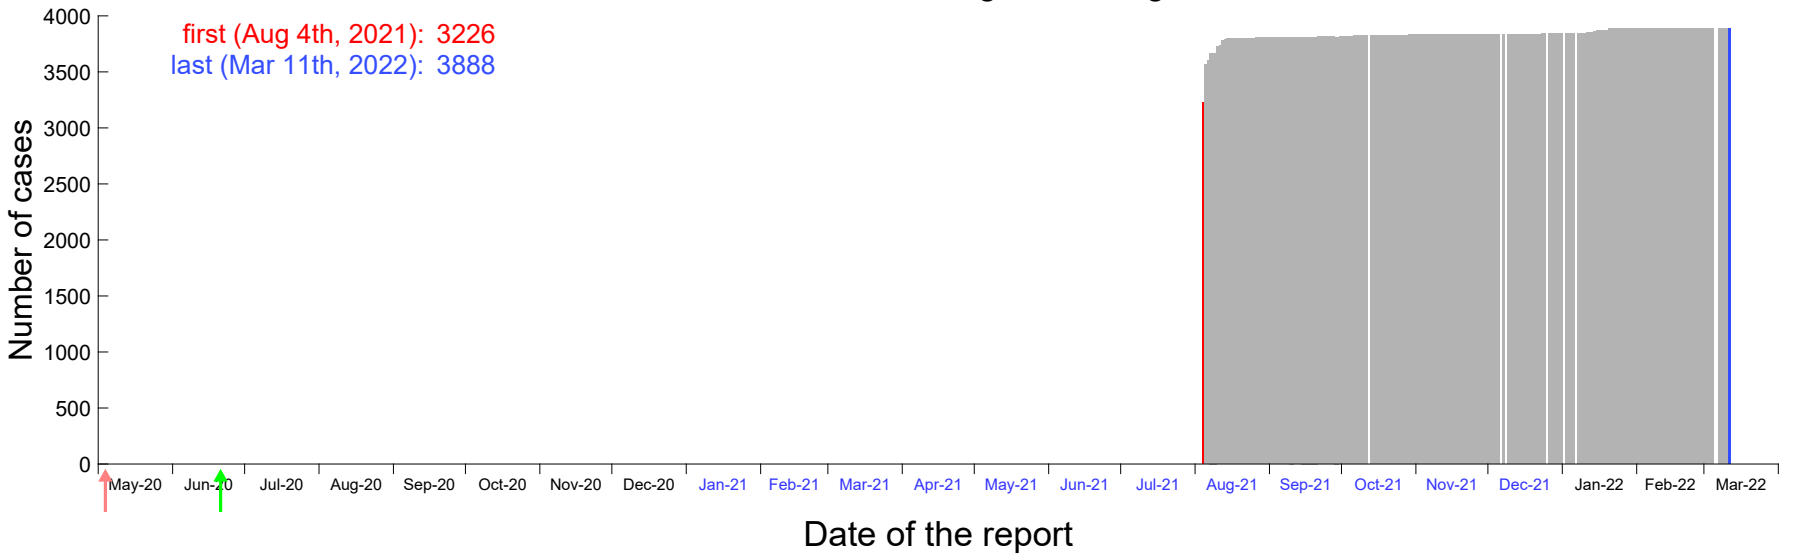

Evolution of the number of cases assigned to Aug 4th, 2021 in Madrid

Evolution of the number of cases assigned to Aug 3rd, 2021 in Madrid