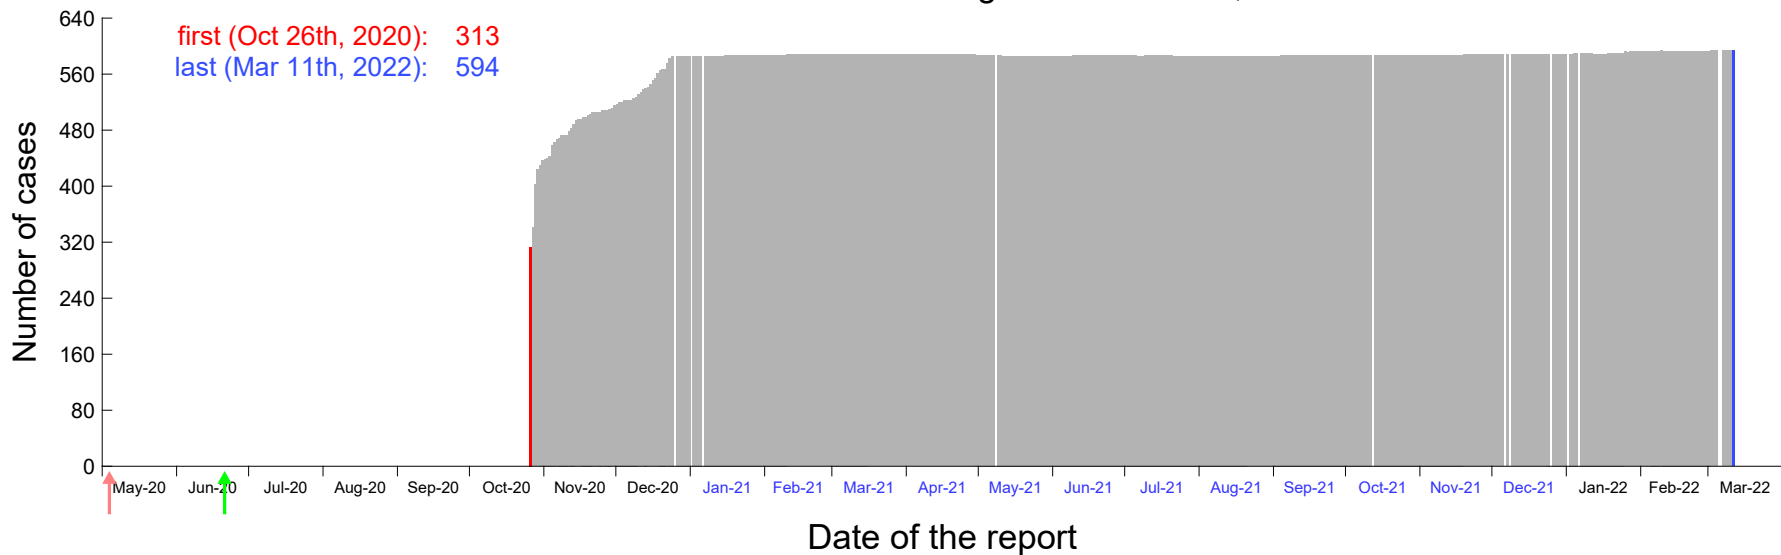

Evolution of the number of cases assigned to Oct 25th, 2020 in Madrid

Evolution of the number of cases assigned to Oct 24th, 2020 in Madrid