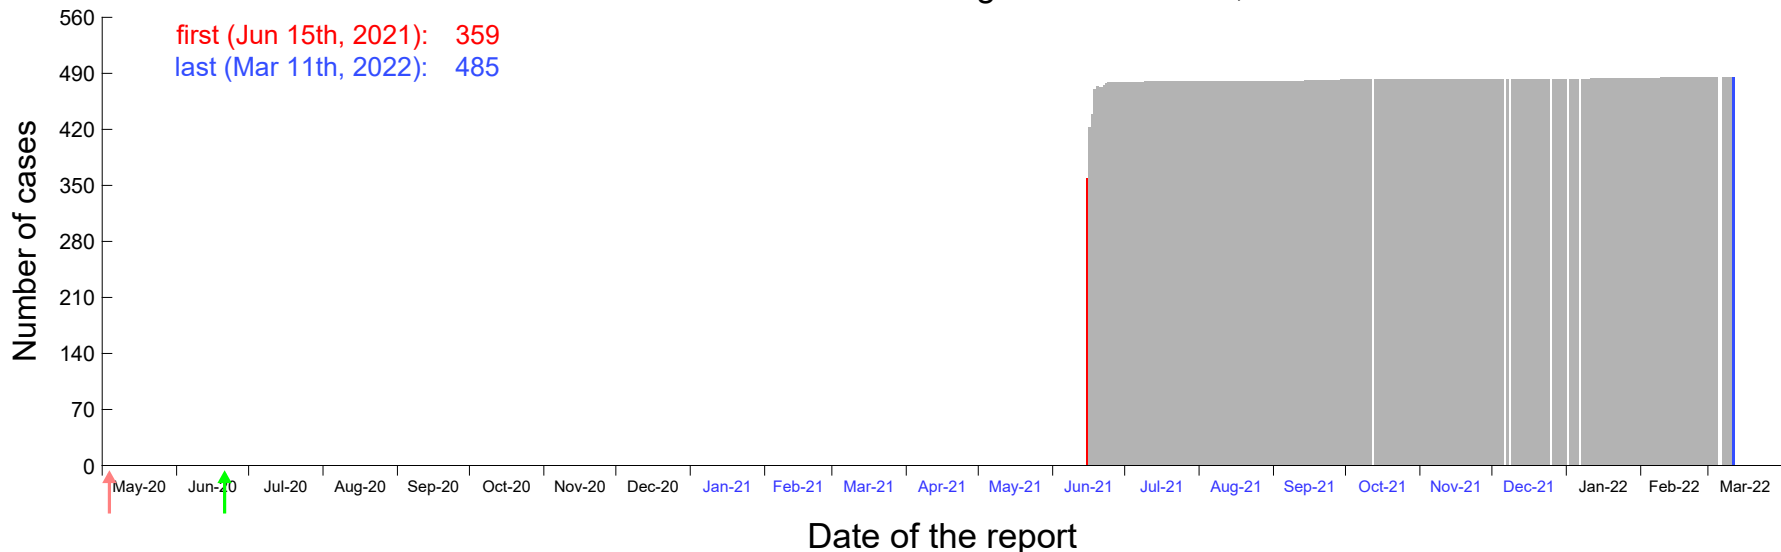

Evolution of the number of cases assigned to Jun 15th, 2021 in Madrid

Evolution of the number of cases assigned to Jun 14th, 2021 in Madrid