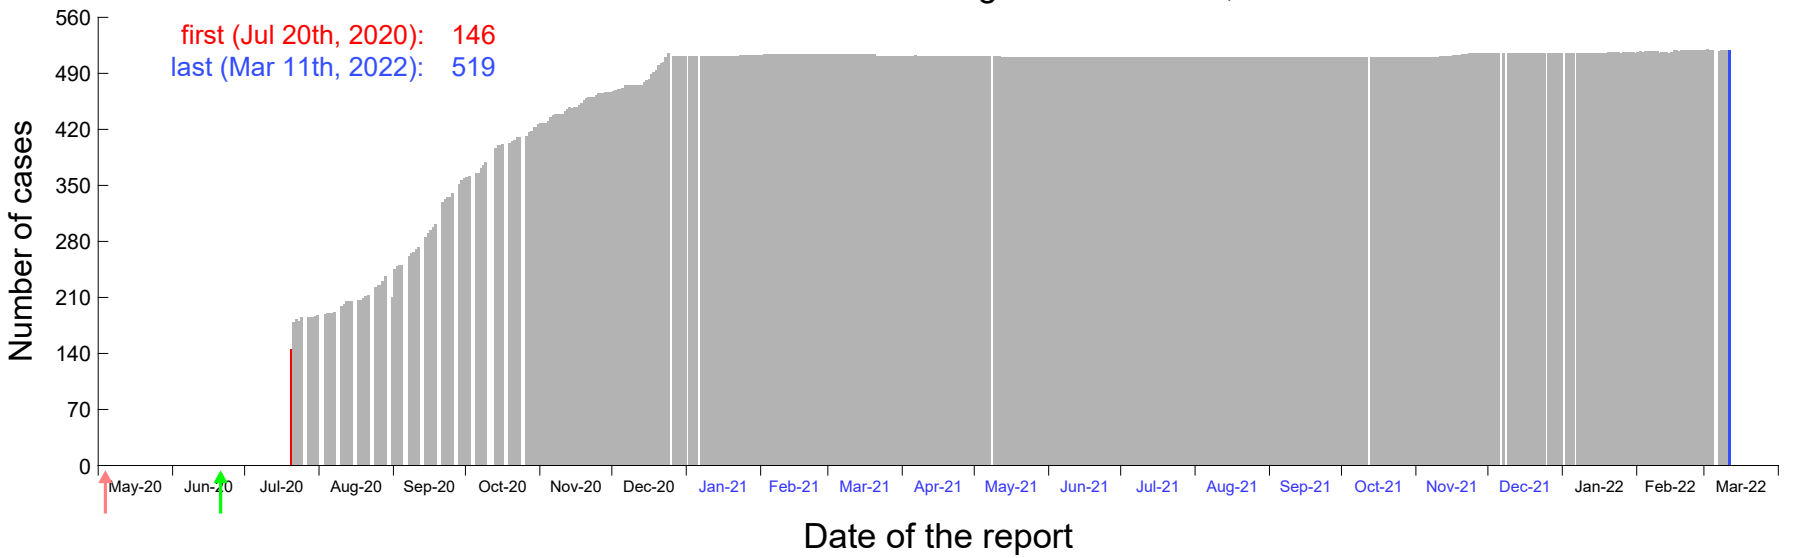

Evolution of the number of cases assigned to Jul 11th, 2020 in Madrid

Evolution of the number of cases assigned to Jul 12th, 2020 in Madrid

Evolution of the number of cases assigned to Jul 13th, 2020 in Madrid

Evolution of the number of cases assigned to Jul 14th, 2020 in Madrid

Evolution of the number of cases assigned to Jul 15th, 2020 in Madrid

Evolution of the number of cases assigned to Jul 16th, 2020 in Madrid

Evolution of the number of cases assigned to Jul 17th, 2020 in Madrid

Evolution of the number of cases assigned to Jul 18th, 2020 in Madrid

Evolution of the number of cases assigned to Jul 19th, 2020 in Madrid