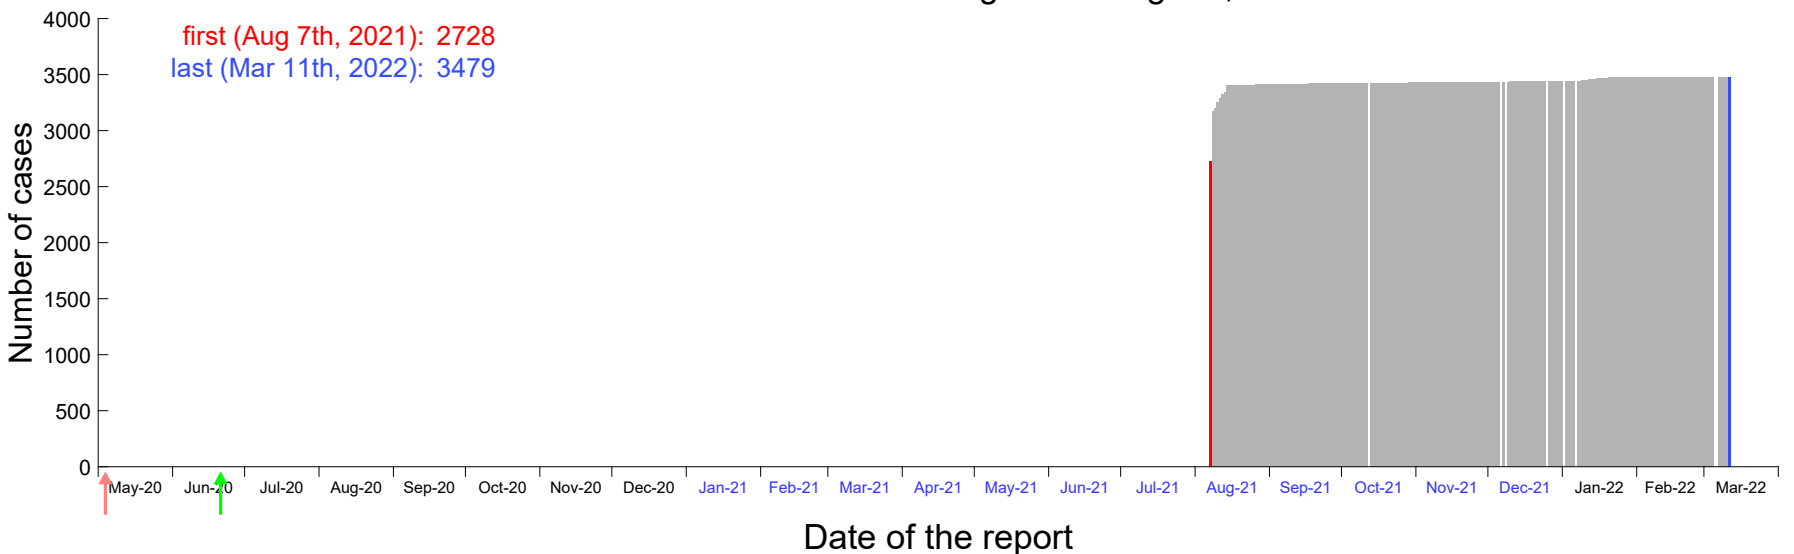

Evolution of the number of cases assigned to Aug 7th, 2021 in Madrid

Evolution of the number of cases assigned to Aug 6th, 2021 in Madrid