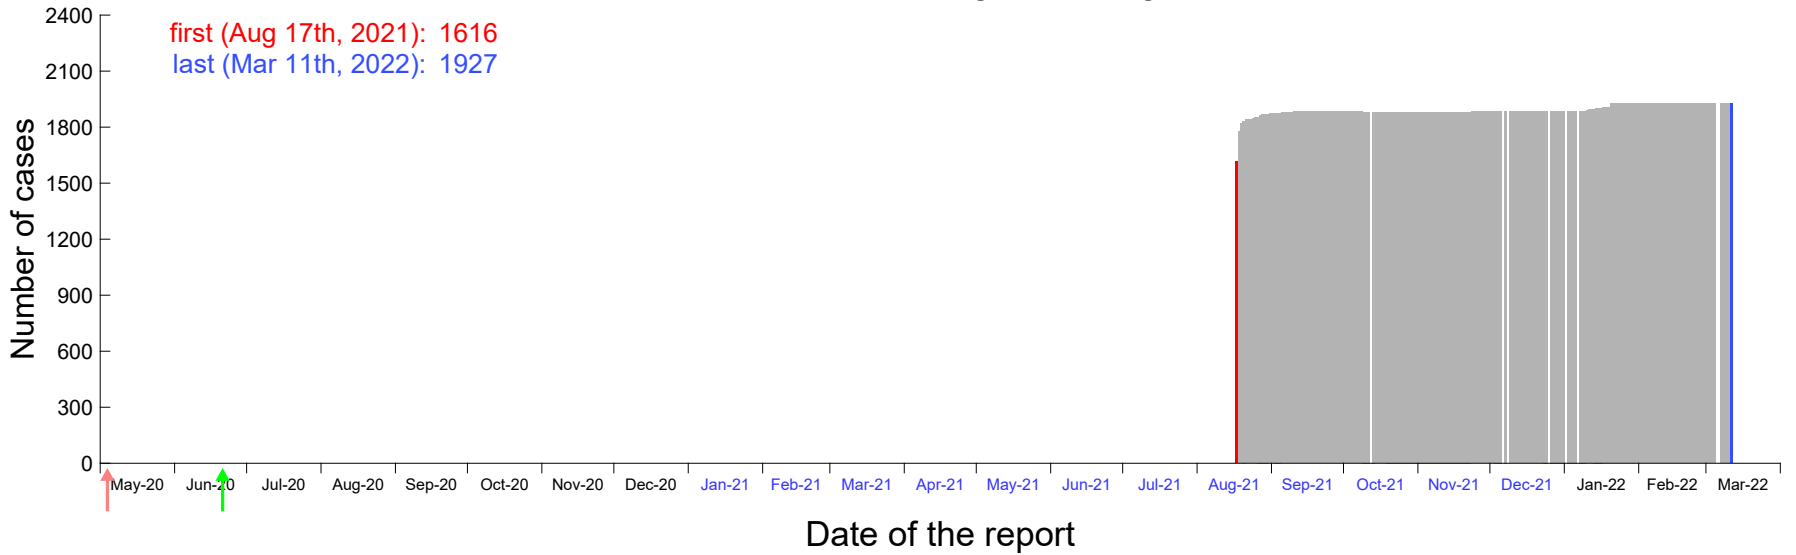

Evolution of the number of cases assigned to Aug 17th, 2021 in Madrid

Evolution of the number of cases assigned to Aug 16th, 2021 in Madrid