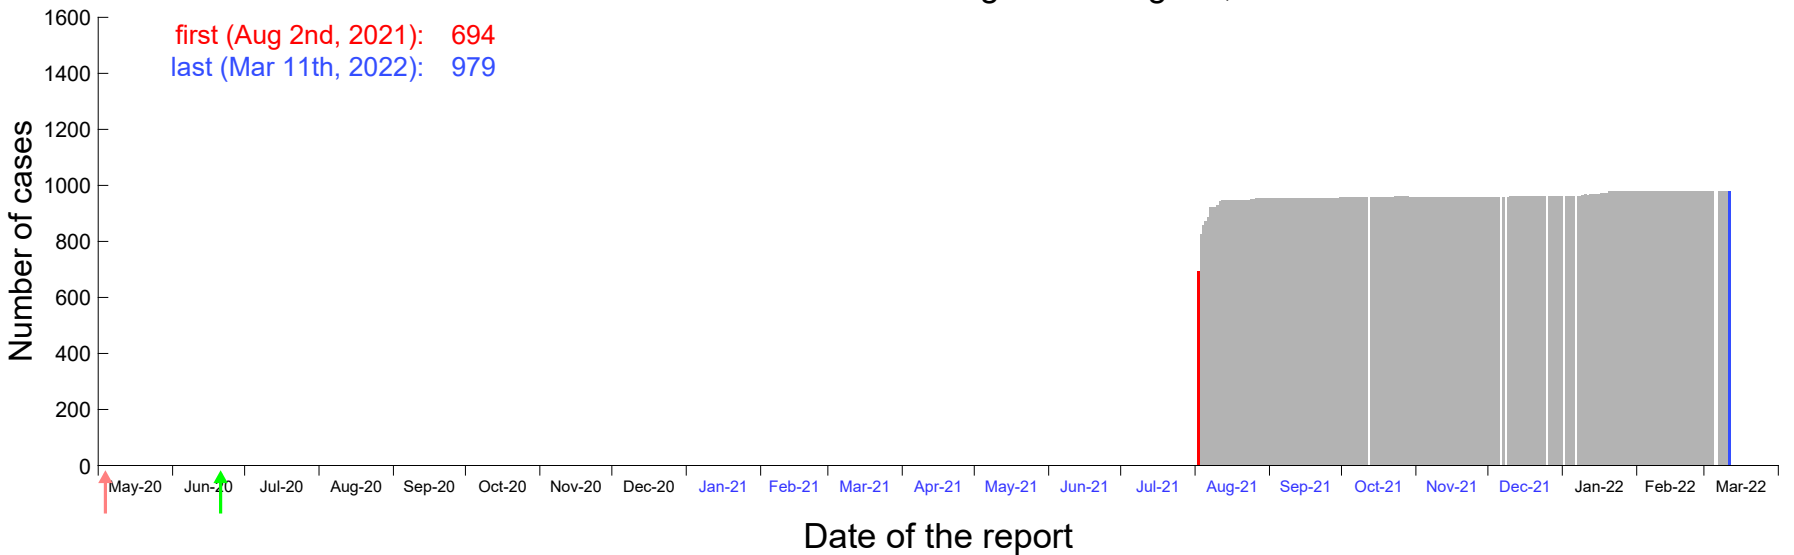

Evolution of the number of cases assigned to Aug 2nd, 2021 in Madrid

Evolution of the number of cases assigned to Aug 1st, 2021 in Madrid