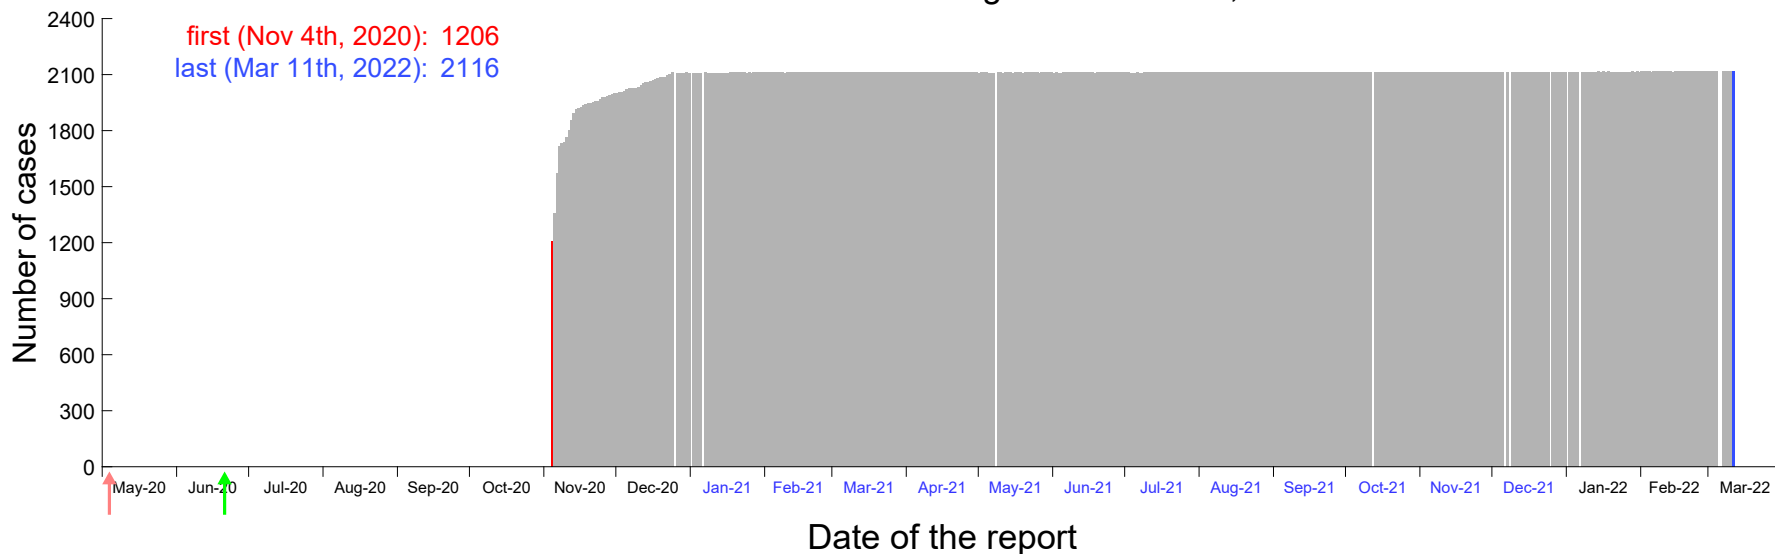

Evolution of the number of cases assigned to Nov 4th, 2020 in Madrid

Evolution of the number of cases assigned to Nov 3rd, 2020 in Madrid