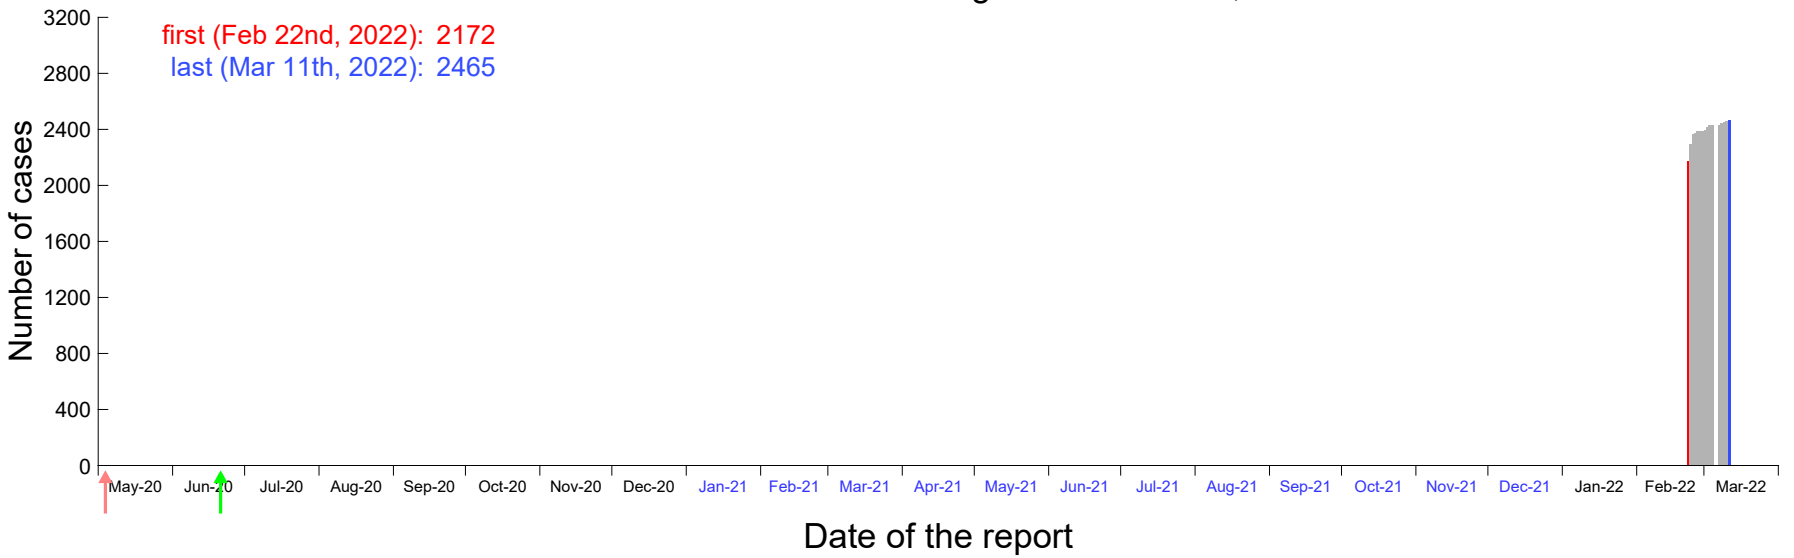

Evolution of the number of cases assigned to Feb 22nd, 2022 in Madrid

Evolution of the number of cases assigned to Feb 21st, 2022 in Madrid