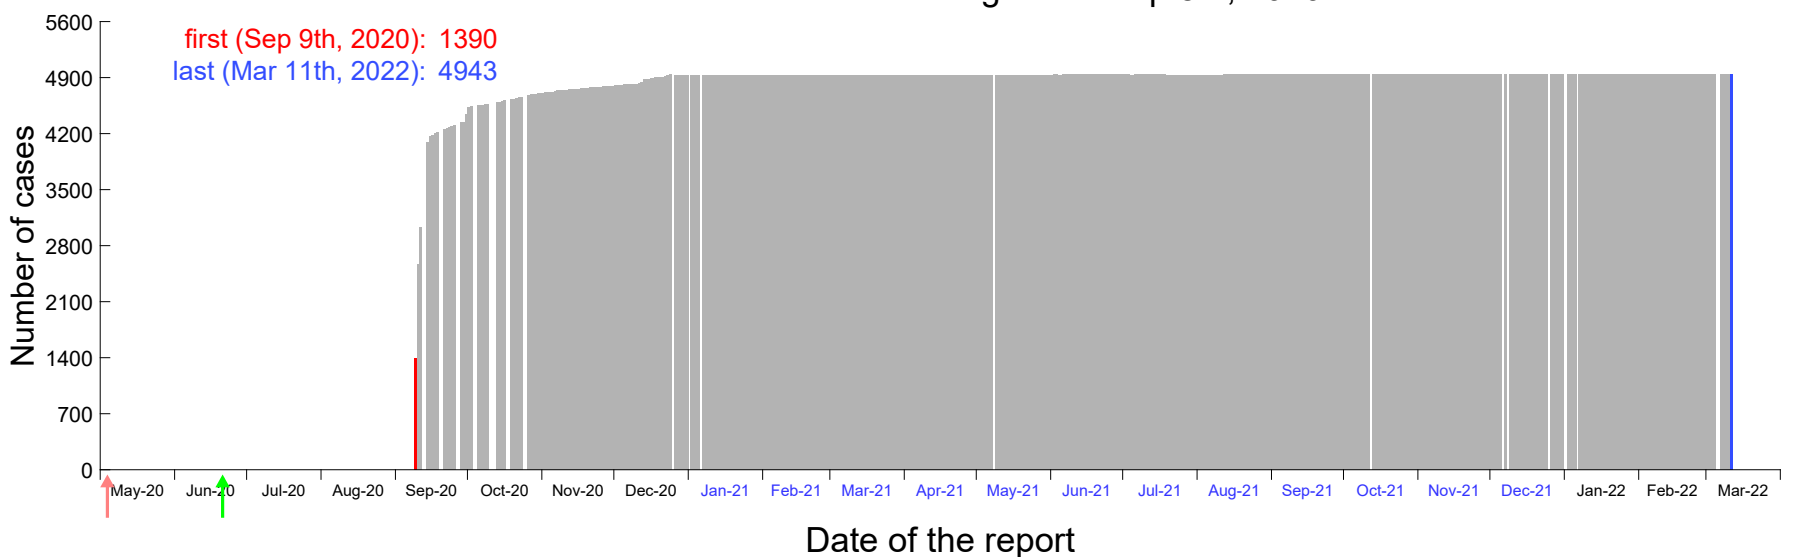

Evolution of the number of cases assigned to Sep 9th, 2020 in Madrid

Evolution of the number of cases assigned to Sep 8th, 2020 in Madrid