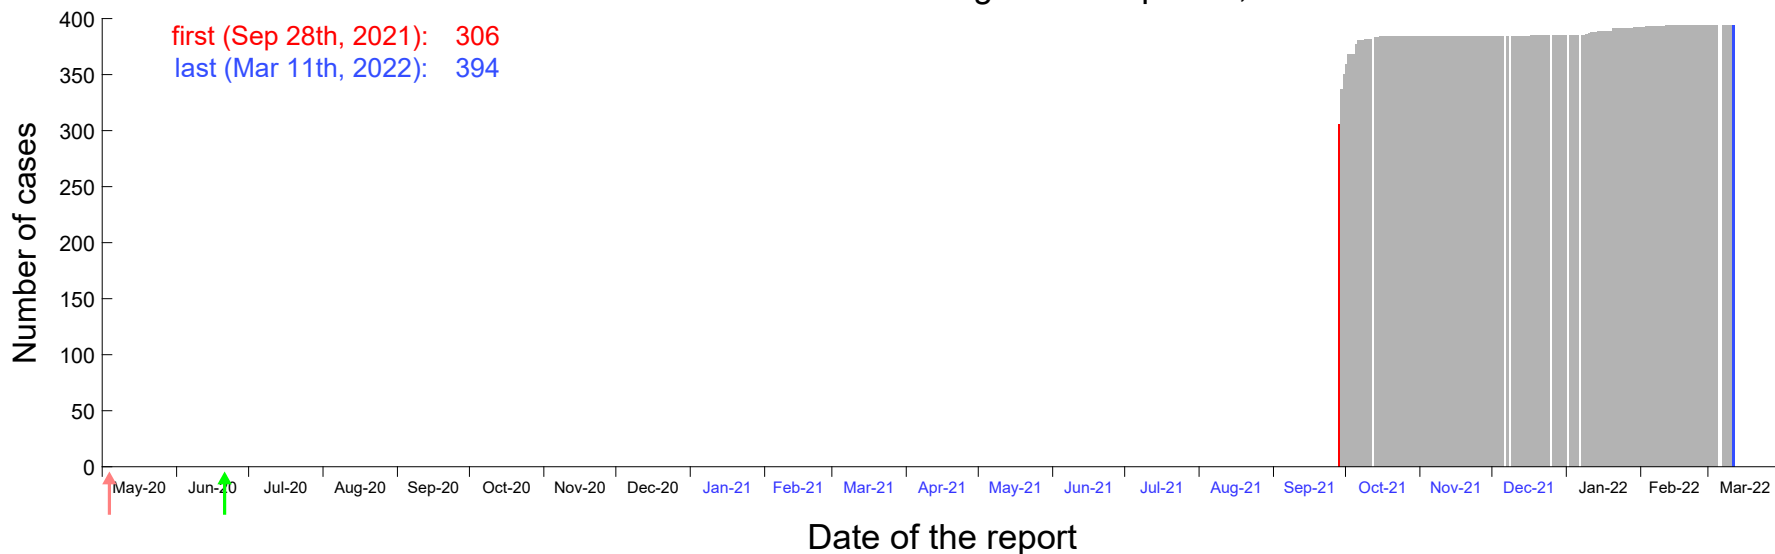

Evolution of the number of cases assigned to Sep 28th, 2021 in Madrid

Evolution of the number of cases assigned to Sep 27th, 2021 in Madrid