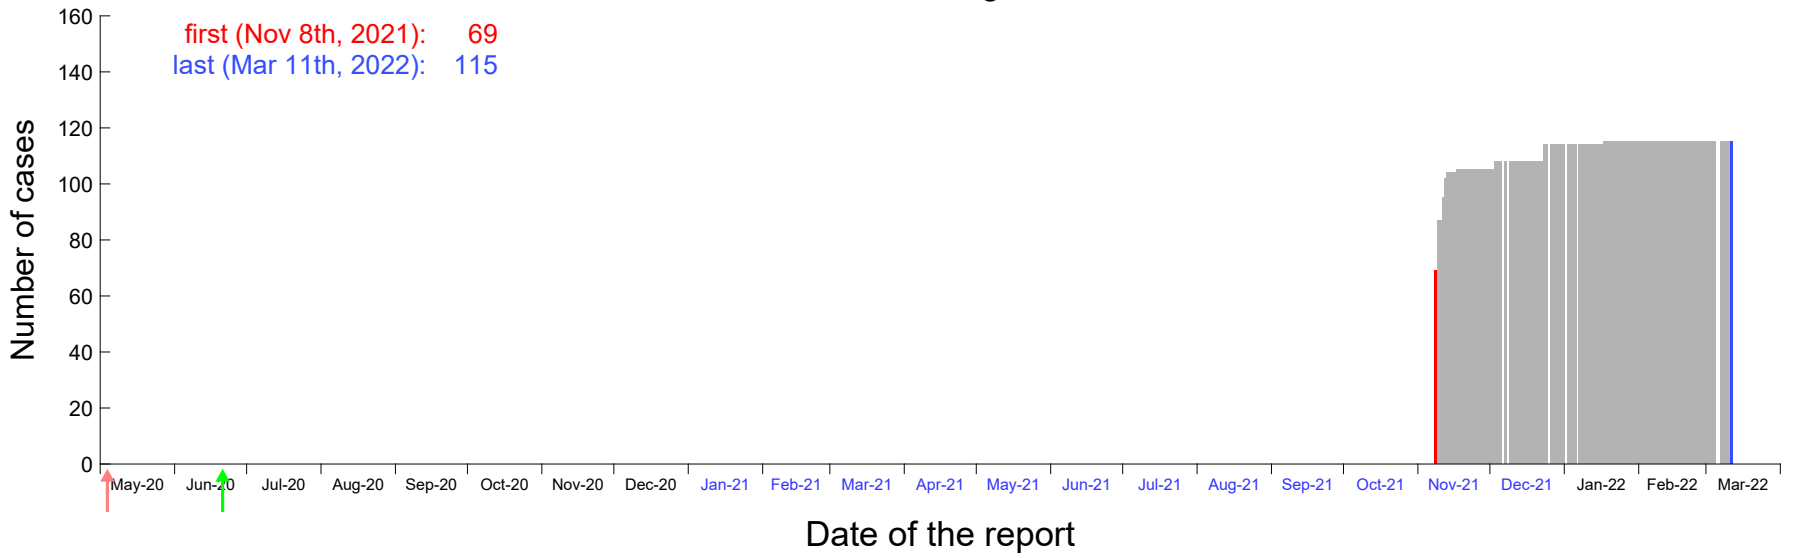

Evolution of the number of cases assigned to Nov 8th, 2021 in Madrid

Evolution of the number of cases assigned to Nov 7th, 2021 in Madrid