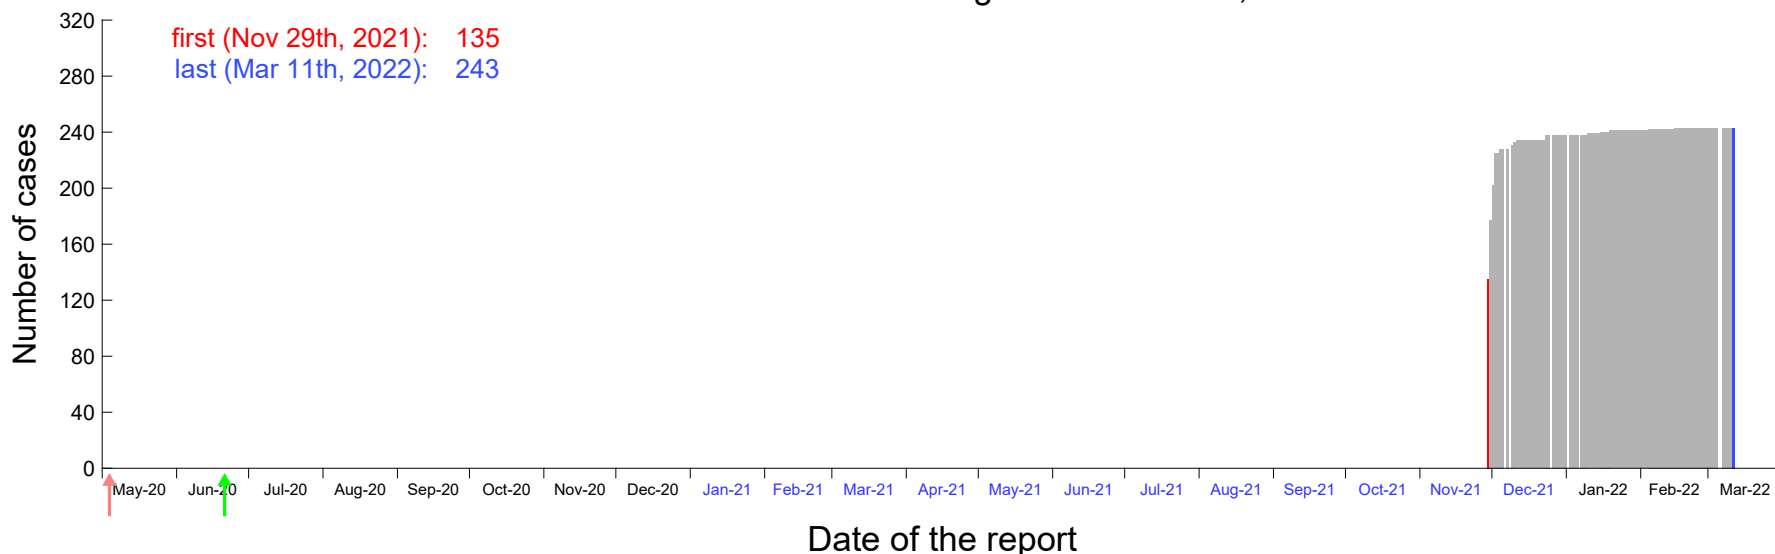

Evolution of the number of cases assigned to Nov 29th, 2021 in Madrid

Evolution of the number of cases assigned to Nov 28th, 2021 in Madrid