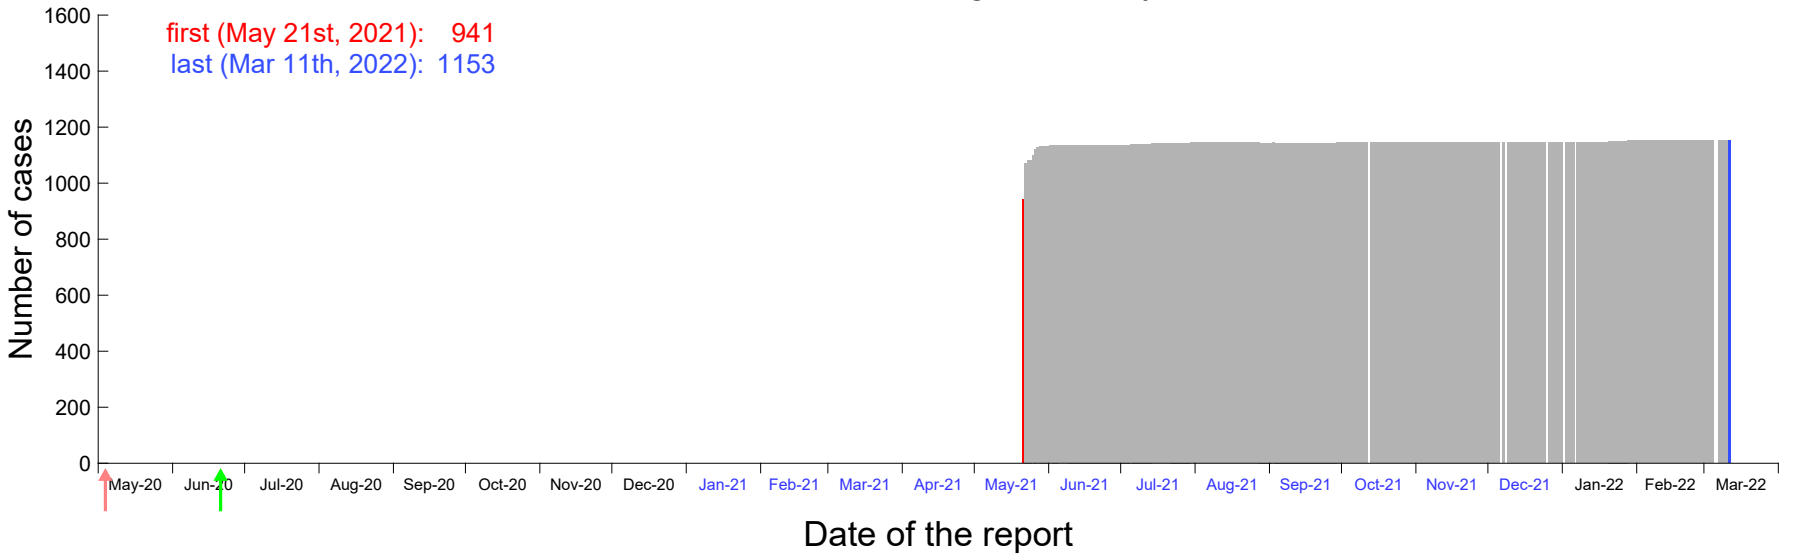

Evolution of the number of cases assigned to May 21st, 2021 in Madrid

Evolution of the number of cases assigned to May 20th, 2021 in Madrid