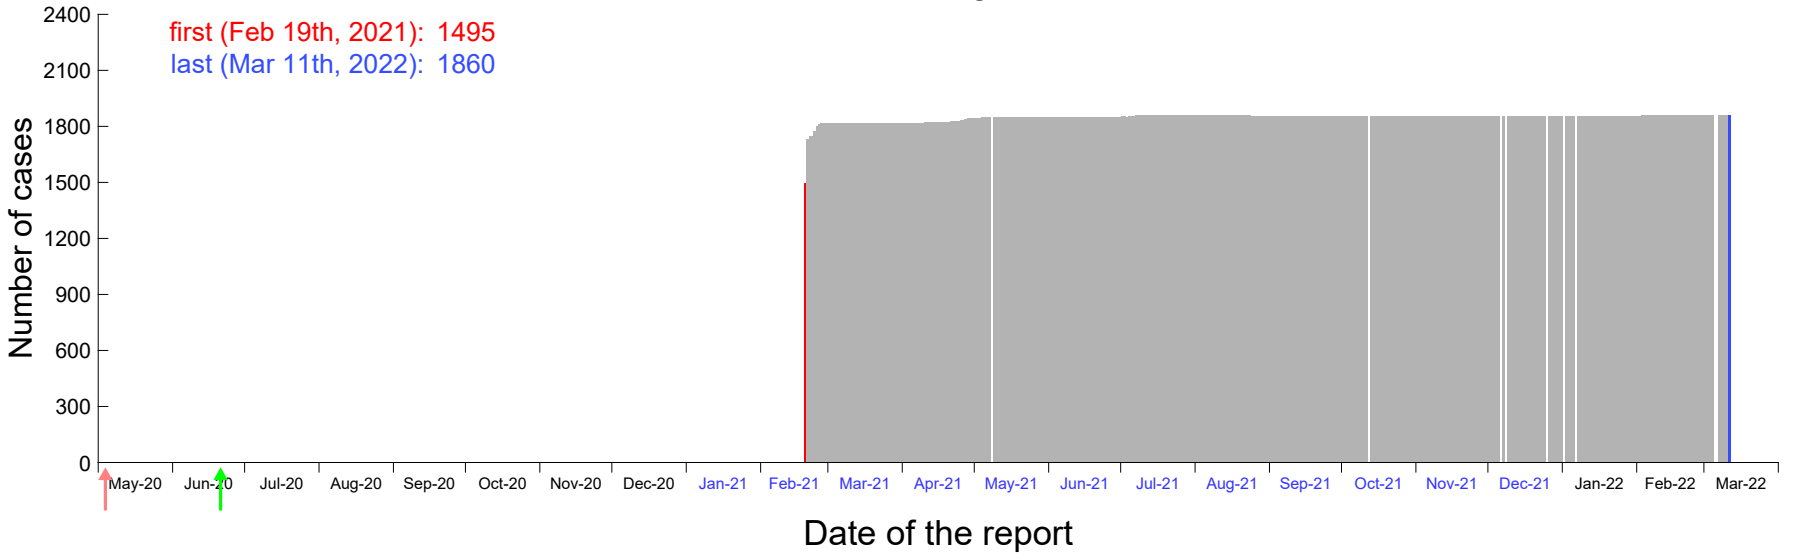

Evolution of the number of cases assigned to Feb 19th, 2021 in Madrid

Evolution of the number of cases assigned to Feb 18th, 2021 in Madrid