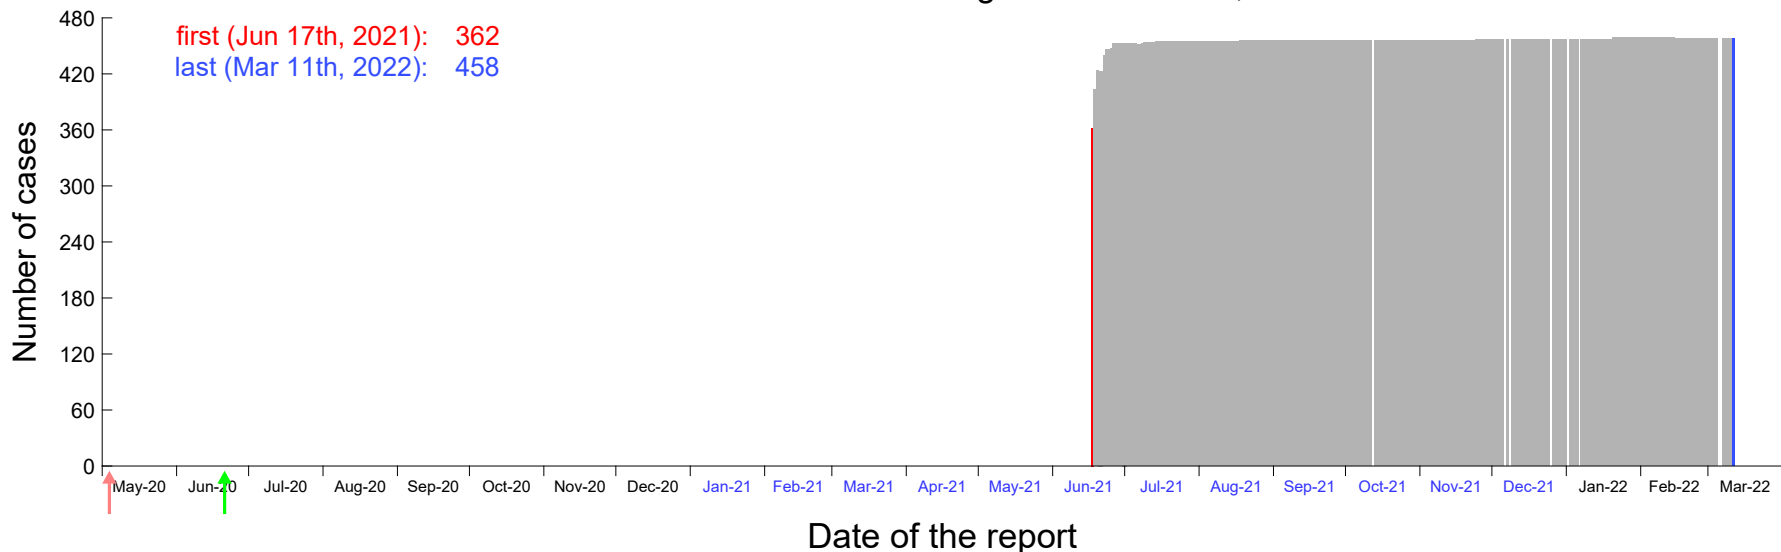

Evolution of the number of cases assigned to Jun 17th, 2021 in Madrid

Evolution of the number of cases assigned to Jun 16th, 2021 in Madrid