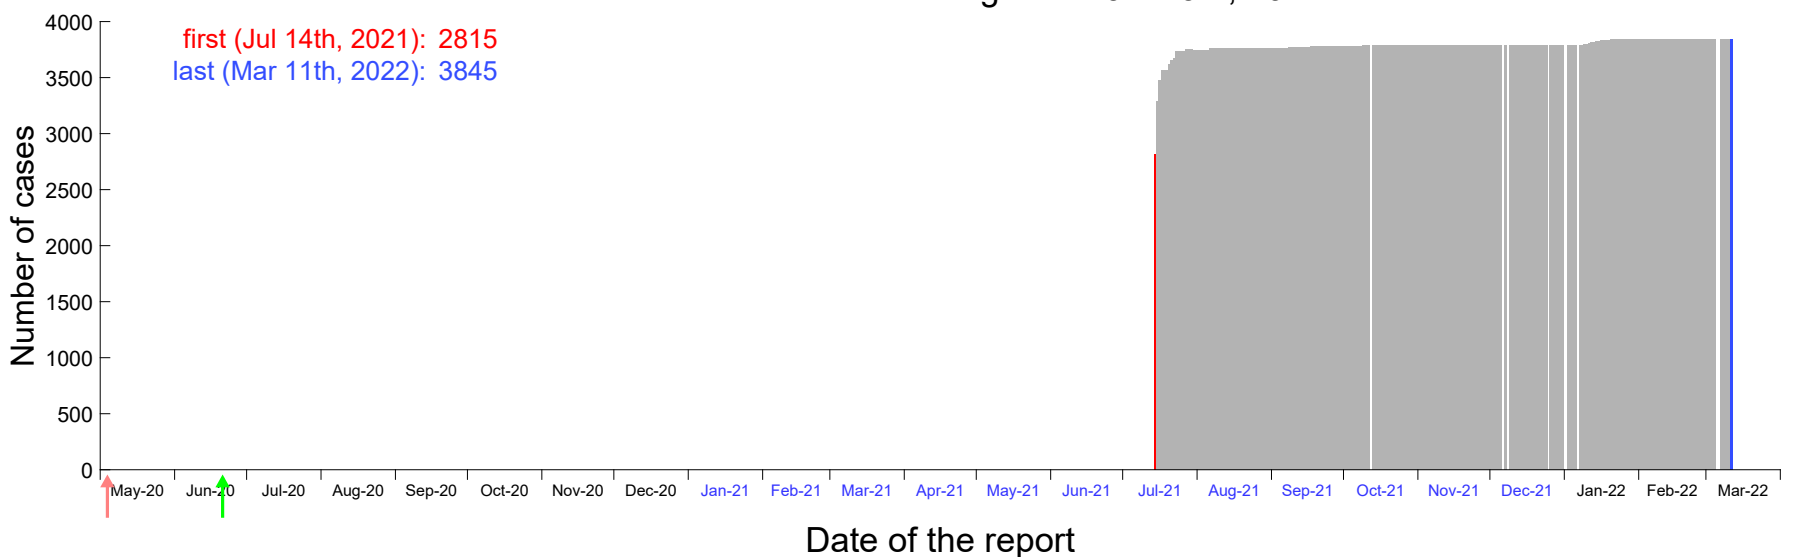

Evolution of the number of cases assigned to Jul 14th, 2021 in Madrid

Evolution of the number of cases assigned to Jul 13th, 2021 in Madrid