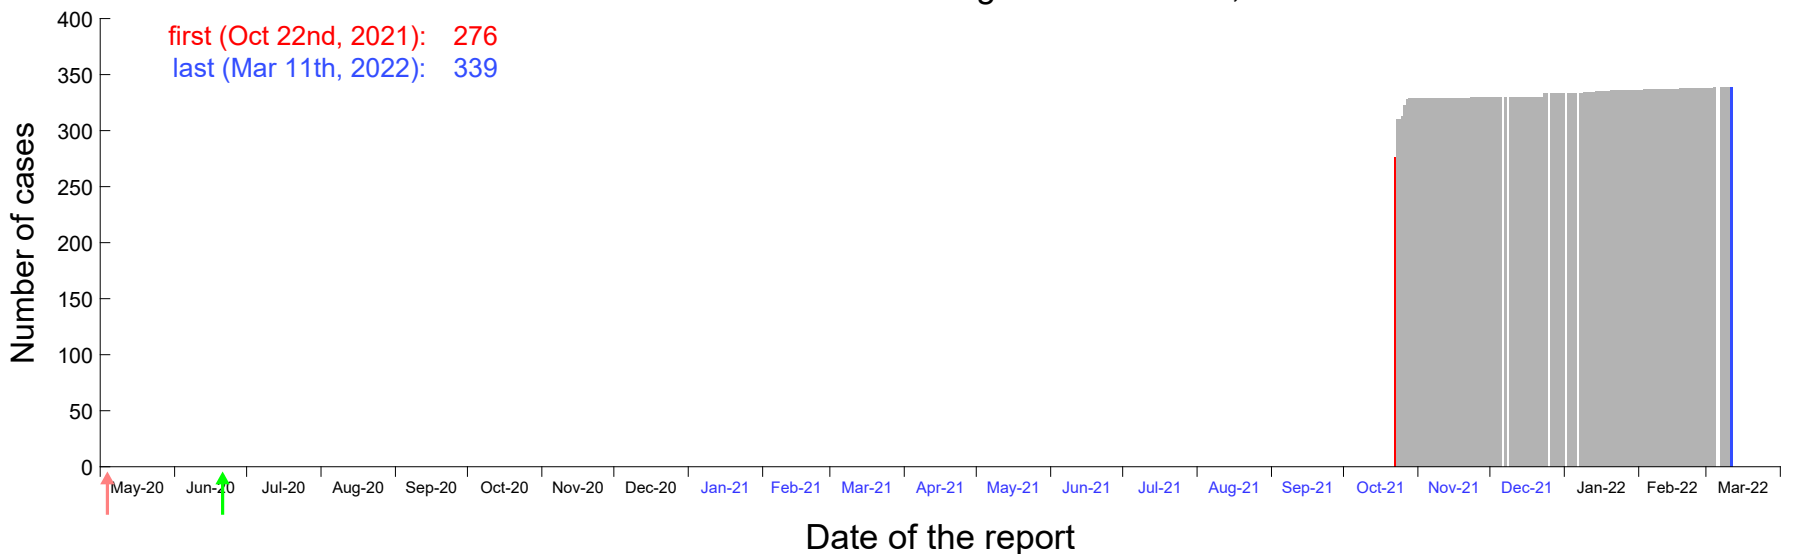

Evolution of the number of cases assigned to Oct 22nd, 2021 in Madrid

Evolution of the number of cases assigned to Oct 21st, 2021 in Madrid