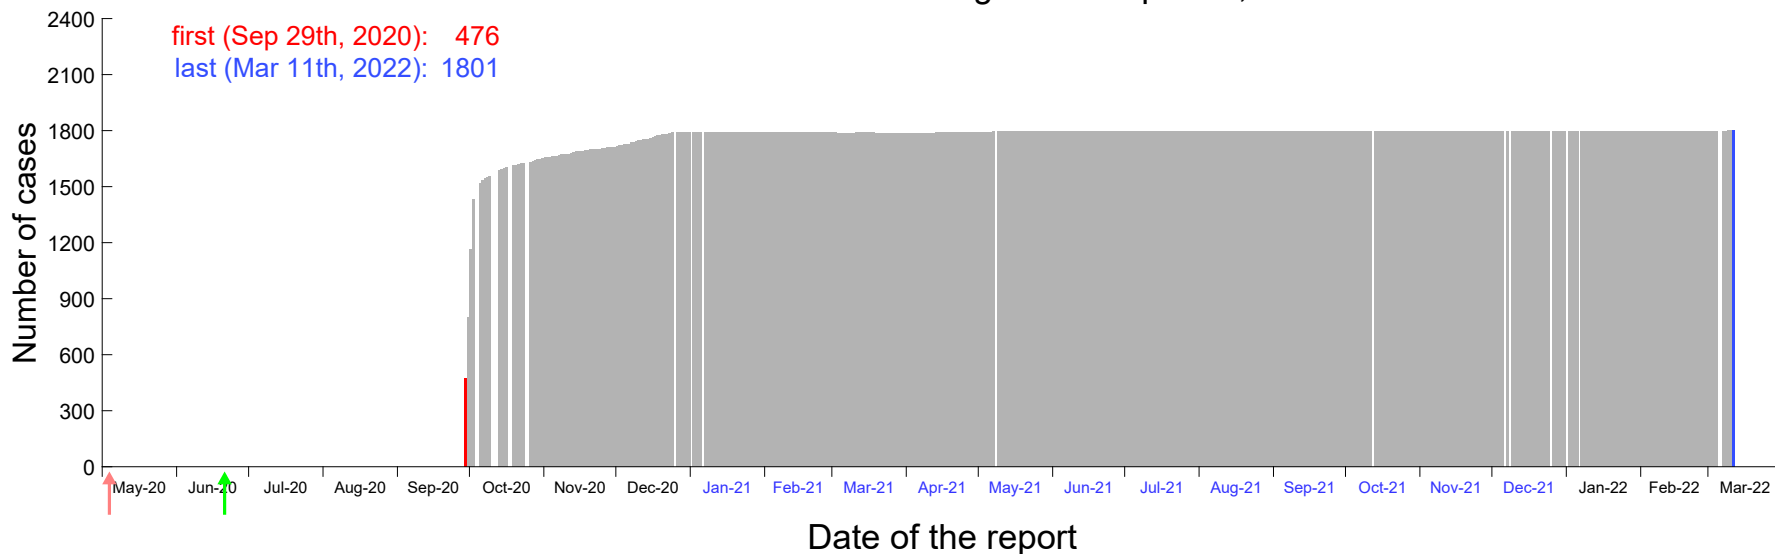

Evolution of the number of cases assigned to Sep 29th, 2020 in Madrid

Evolution of the number of cases assigned to Sep 28th, 2020 in Madrid