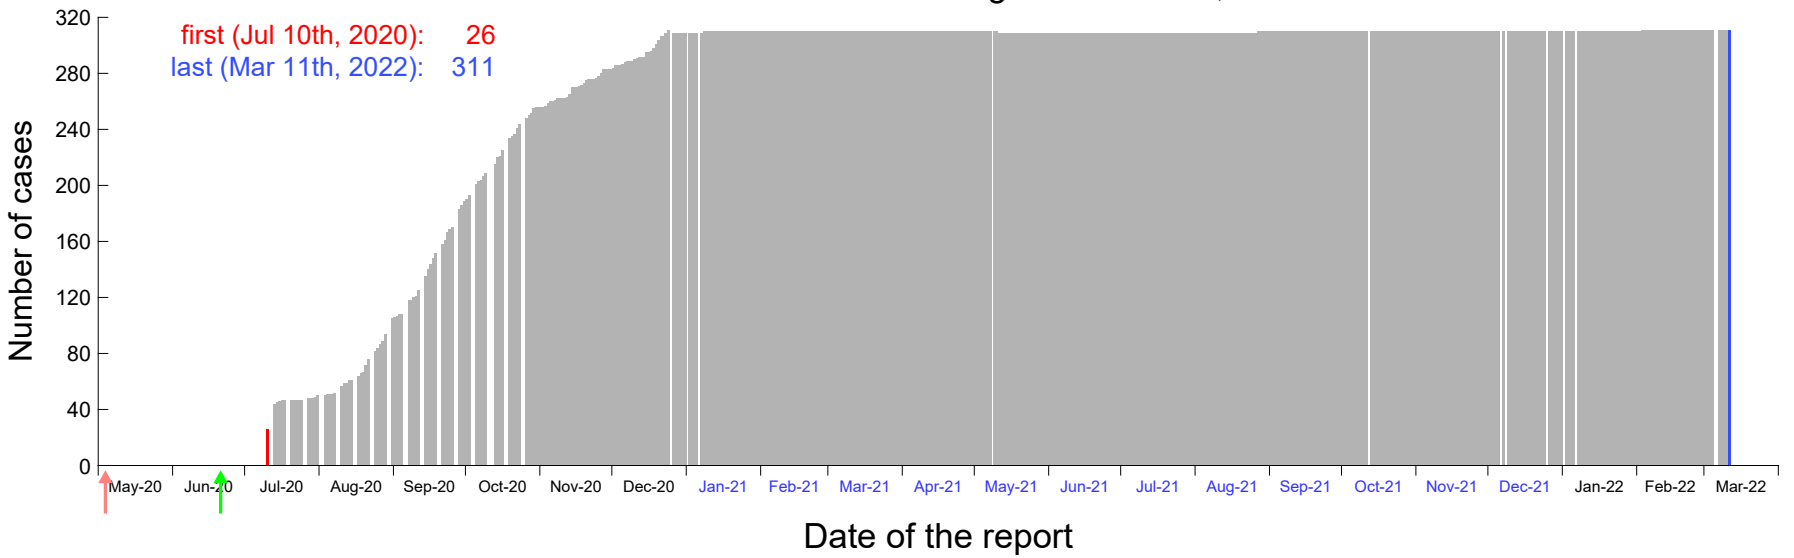

Evolution of the number of cases assigned to Jul 2nd, 2020 in Madrid

Evolution of the number of cases assigned to Jul 3rd, 2020 in Madrid

Evolution of the number of cases assigned to Jul 4th, 2020 in Madrid

Evolution of the number of cases assigned to Jul 5th, 2020 in Madrid

Evolution of the number of cases assigned to Jul 6th, 2020 in Madrid

Evolution of the number of cases assigned to Jul 7th, 2020 in Madrid

Evolution of the number of cases assigned to Jul 8th, 2020 in Madrid

Evolution of the number of cases assigned to Jul 9th, 2020 in Madrid

Evolution of the number of cases assigned to Jul 10th, 2020 in Madrid