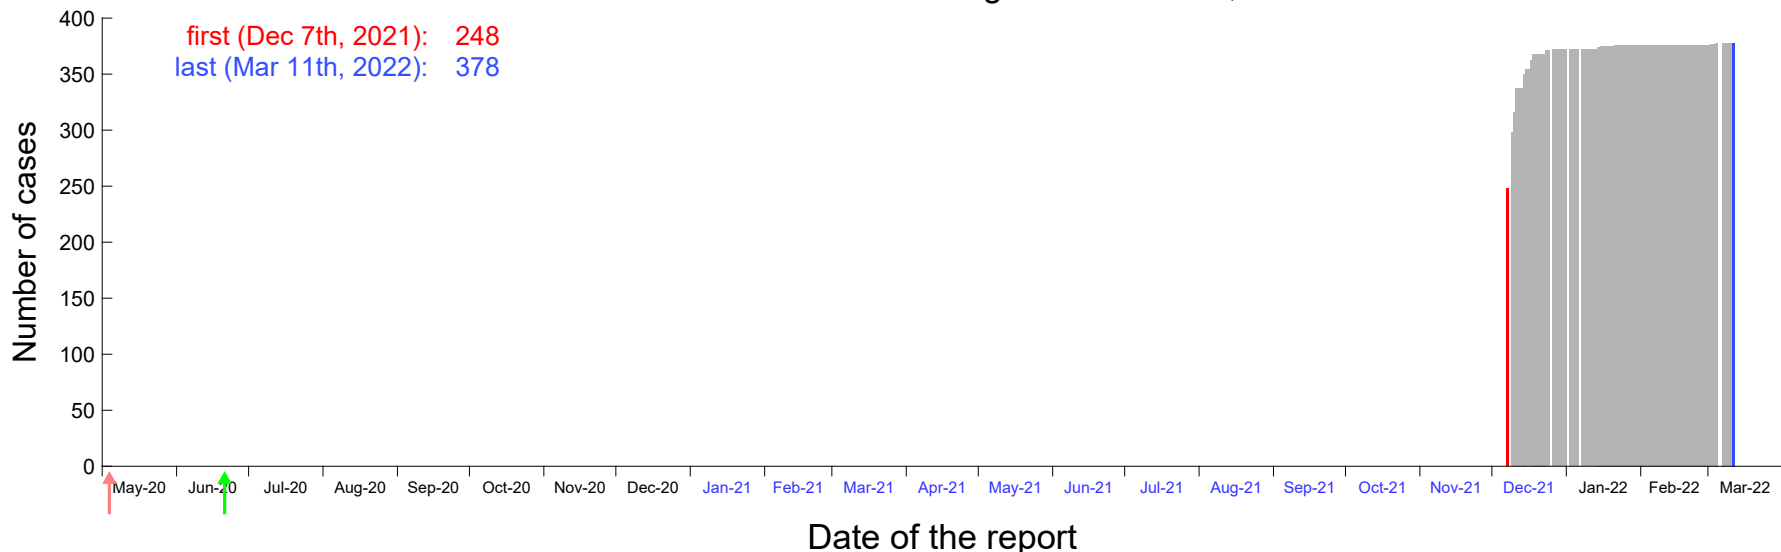

Evolution of the number of cases assigned to Dec 7th, 2021 in Madrid

Evolution of the number of cases assigned to Dec 6th, 2021 in Madrid