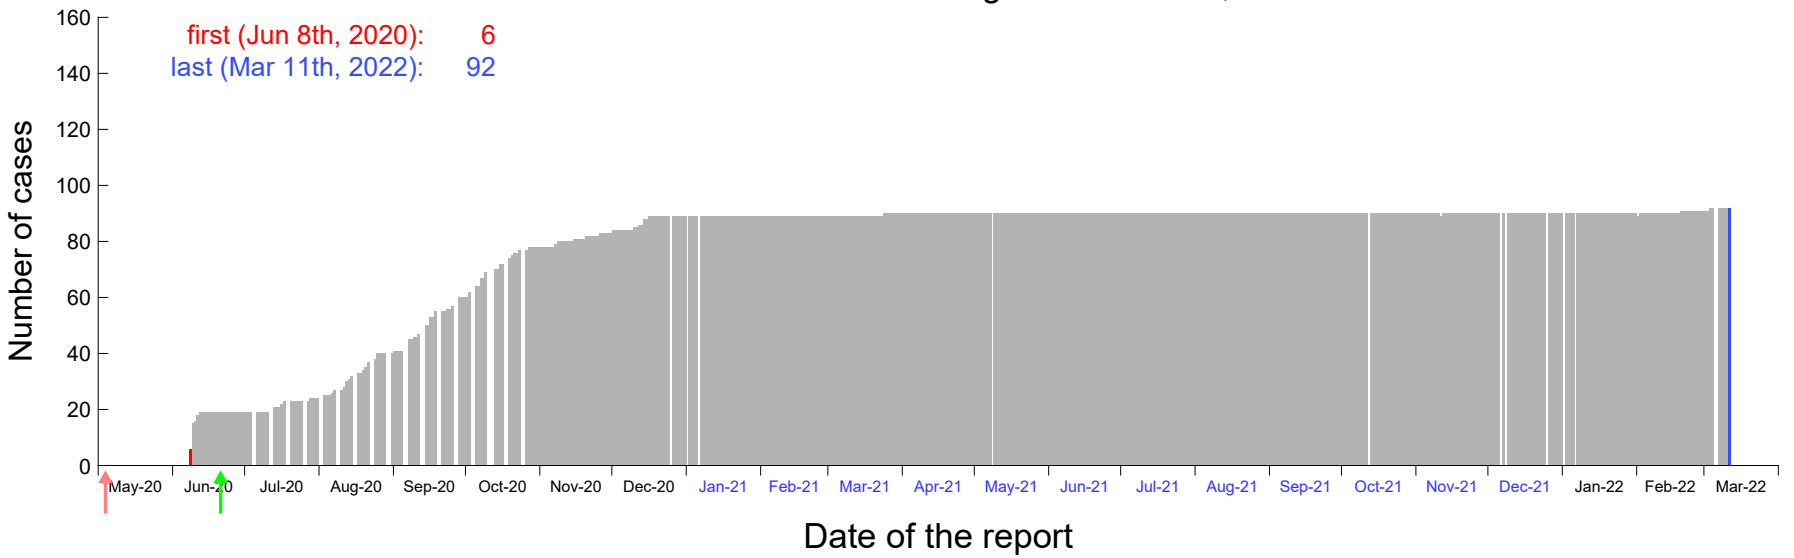

Evolution of the number of cases assigned to May 30th, 2020 in Madrid

Evolution of the number of cases assigned to May 31st, 2020 in Madrid

Evolution of the number of cases assigned to Jun 1st, 2020 in Madrid

Evolution of the number of cases assigned to Jun 2nd, 2020 in Madrid

Evolution of the number of cases assigned to Jun 3rd, 2020 in Madrid

Evolution of the number of cases assigned to Jun 4th, 2020 in Madrid

Evolution of the number of cases assigned to Jun 5th, 2020 in Madrid

Evolution of the number of cases assigned to Jun 6th, 2020 in Madrid

Evolution of the number of cases assigned to Jun 7th, 2020 in Madrid