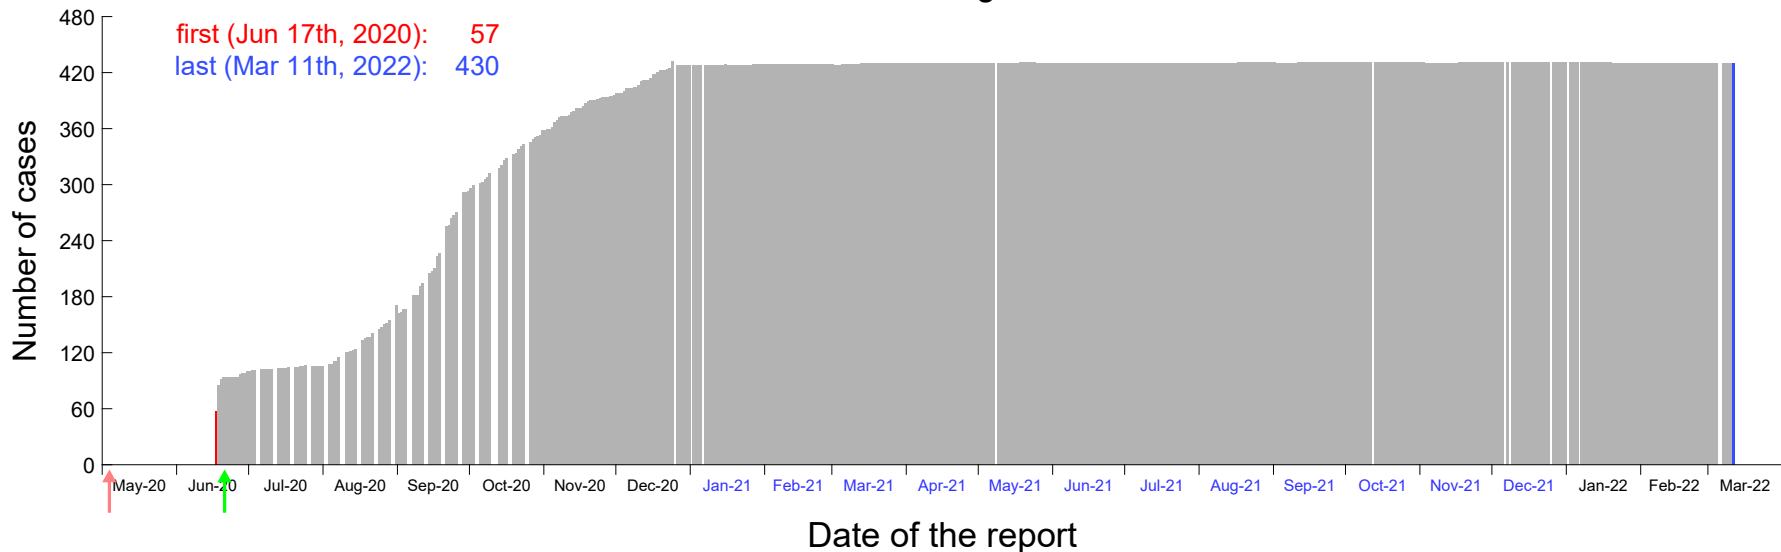

Evolution of the number of cases assigned to Jun 8th, 2020 in Madrid

Evolution of the number of cases assigned to Jun 9th, 2020 in Madrid

Evolution of the number of cases assigned to Jun 10th, 2020 in Madrid

Evolution of the number of cases assigned to Jun 11th, 2020 in Madrid

Evolution of the number of cases assigned to Jun 12th, 2020 in Madrid

Evolution of the number of cases assigned to Jun 13th, 2020 in Madrid

Evolution of the number of cases assigned to Jun 14th, 2020 in Madrid

Evolution of the number of cases assigned to Jun 15th, 2020 in Madrid

Evolution of the number of cases assigned to Jun 16th, 2020 in Madrid