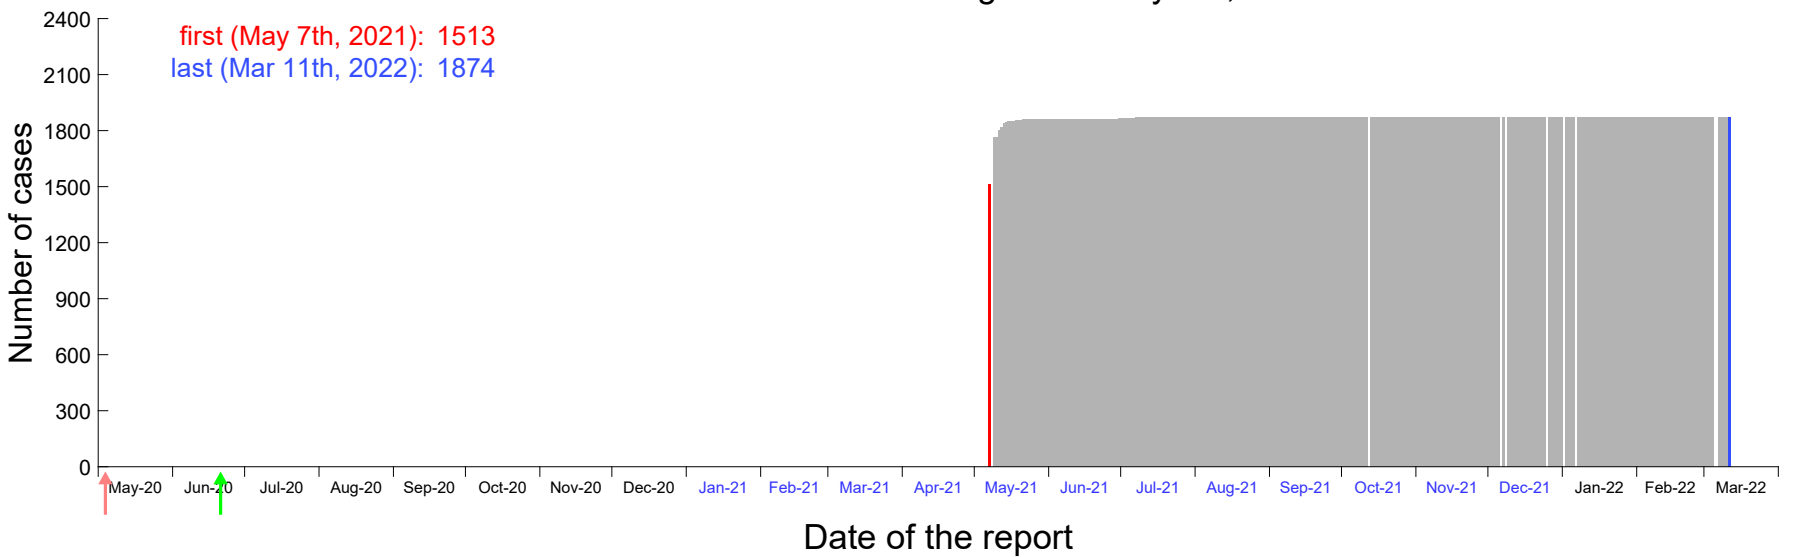

Evolution of the number of cases assigned to May 7th, 2021 in Madrid

Evolution of the number of cases assigned to May 6th, 2021 in Madrid