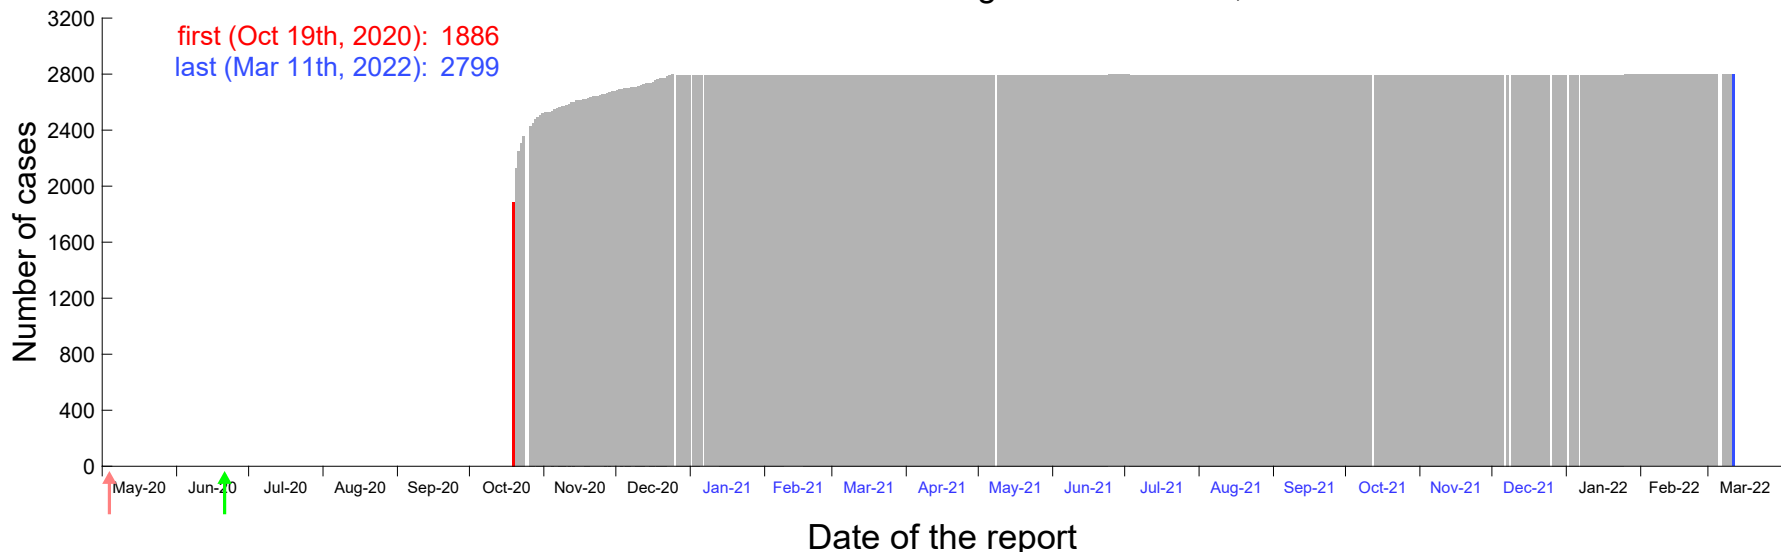

Evolution of the number of cases assigned to Oct 17th, 2020 in Madrid

Evolution of the number of cases assigned to Oct 16th, 2020 in Madrid