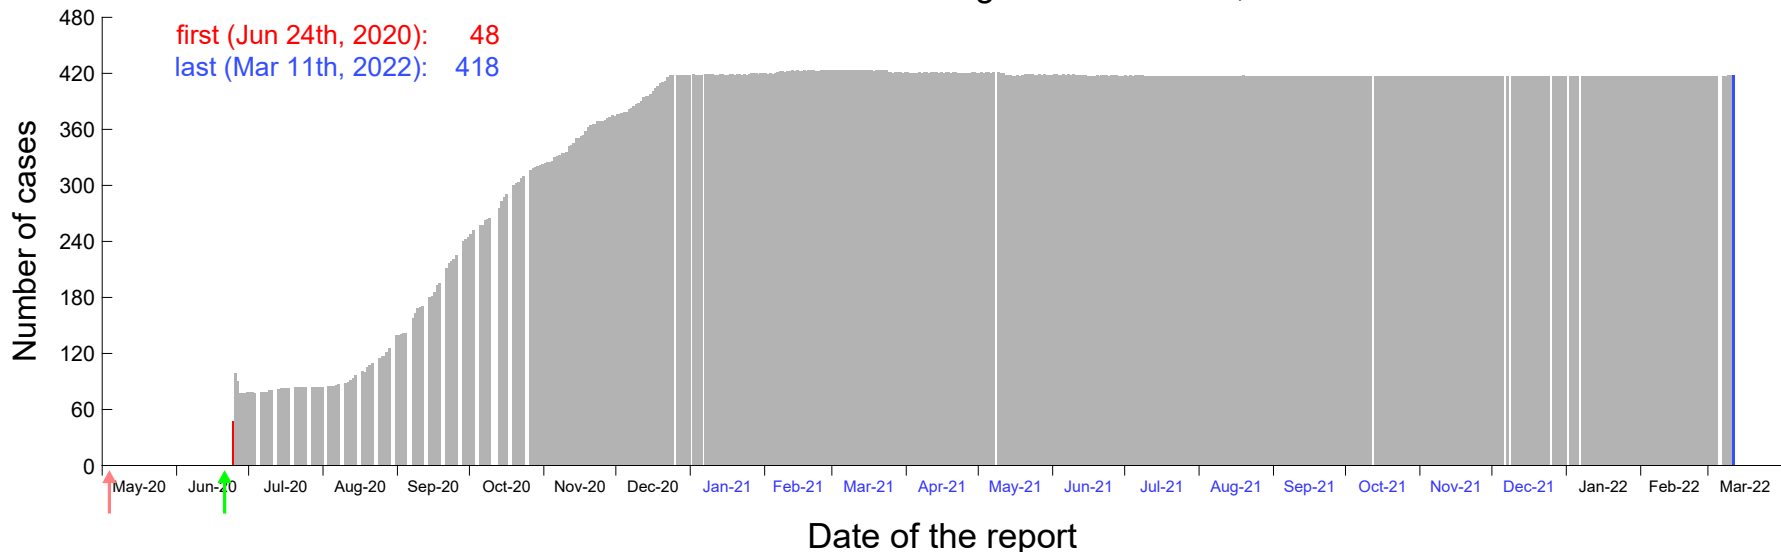

Evolution of the number of cases assigned to Jun 17th, 2020 in Madrid

Evolution of the number of cases assigned to Jun 18th, 2020 in Madrid

Evolution of the number of cases assigned to Jun 19th, 2020 in Madrid

Evolution of the number of cases assigned to Jun 20th, 2020 in Madrid

Evolution of the number of cases assigned to Jun 21st, 2020 in Madrid

Evolution of the number of cases assigned to Jun 22nd, 2020 in Madrid

Evolution of the number of cases assigned to Jun 23rd, 2020 in Madrid

Evolution of the number of cases assigned to Jun 24th, 2020 in Madrid

Evolution of the number of cases assigned to Jun 25th, 2020 in Madrid