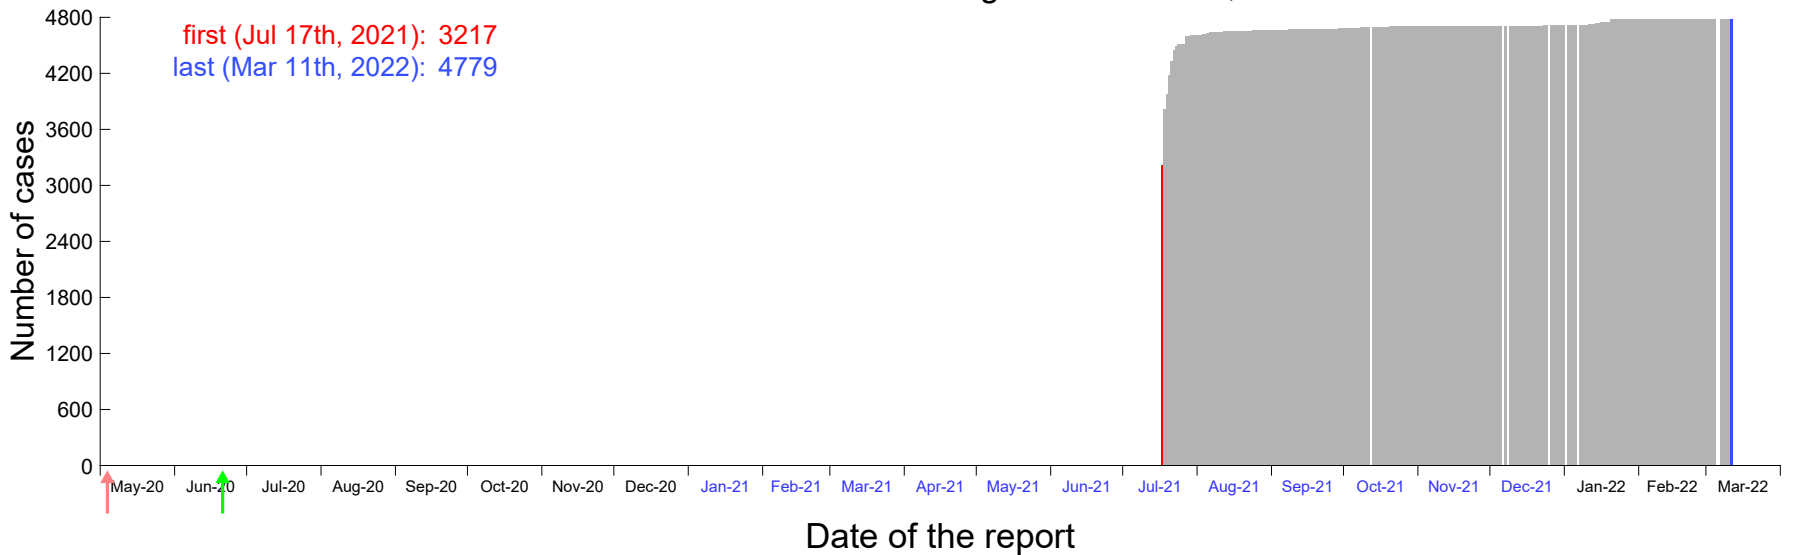

Evolution of the number of cases assigned to Jul 17th, 2021 in Madrid

Evolution of the number of cases assigned to Jul 16th, 2021 in Madrid