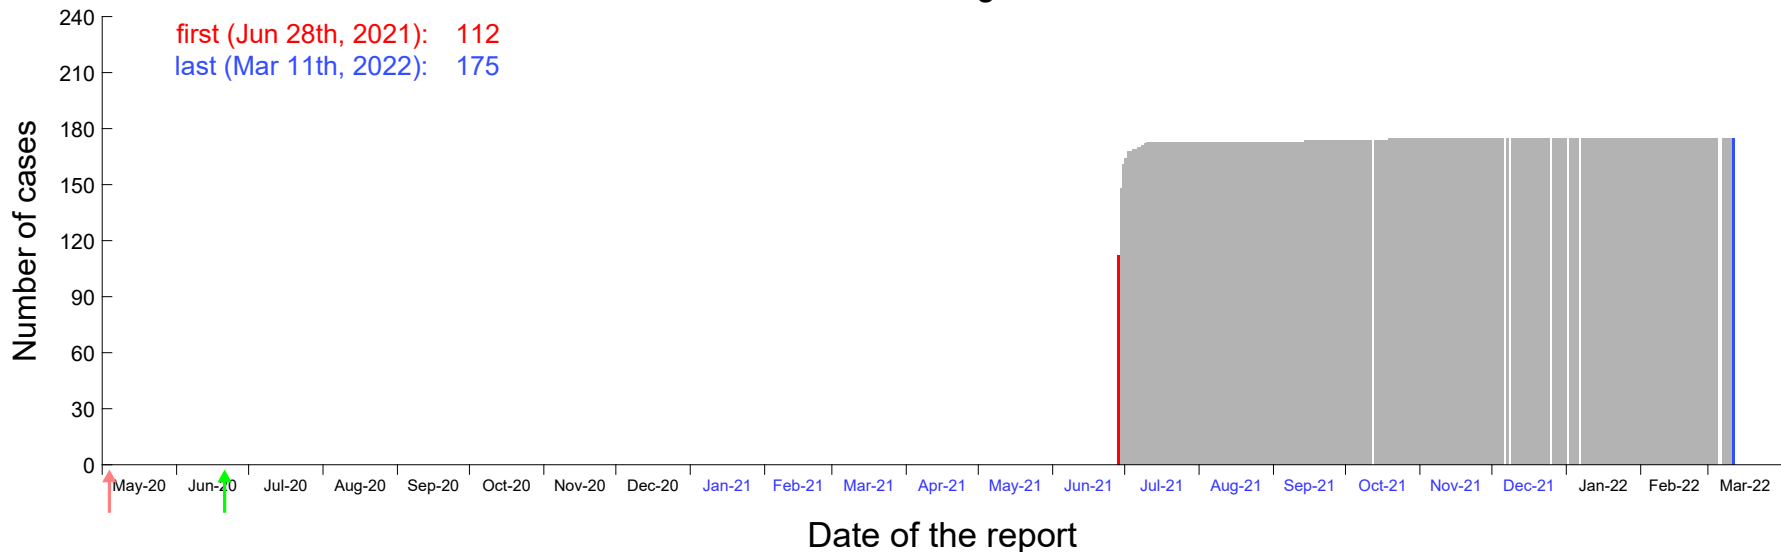

Evolution of the number of cases assigned to Jun 28th, 2021 in Madrid

Evolution of the number of cases assigned to Jun 27th, 2021 in Madrid