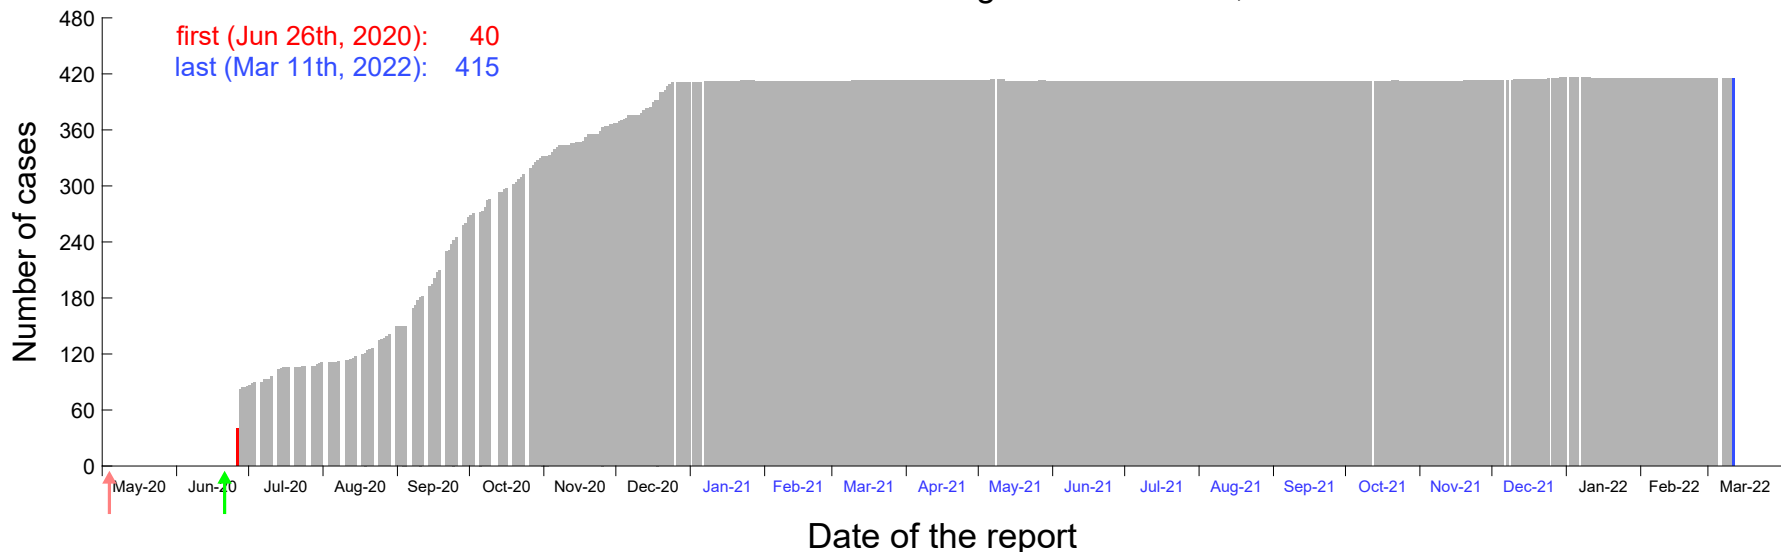

Evolution of the number of cases assigned to Jun 17th, 2020 in Madrid

Evolution of the number of cases assigned to Jun 18th, 2020 in Madrid

Evolution of the number of cases assigned to Jun 19th, 2020 in Madrid

Evolution of the number of cases assigned to Jun 20th, 2020 in Madrid

Evolution of the number of cases assigned to Jun 21st, 2020 in Madrid

Evolution of the number of cases assigned to Jun 22nd, 2020 in Madrid

Evolution of the number of cases assigned to Jun 23rd, 2020 in Madrid

Evolution of the number of cases assigned to Jun 24th, 2020 in Madrid

Evolution of the number of cases assigned to Jun 25th, 2020 in Madrid