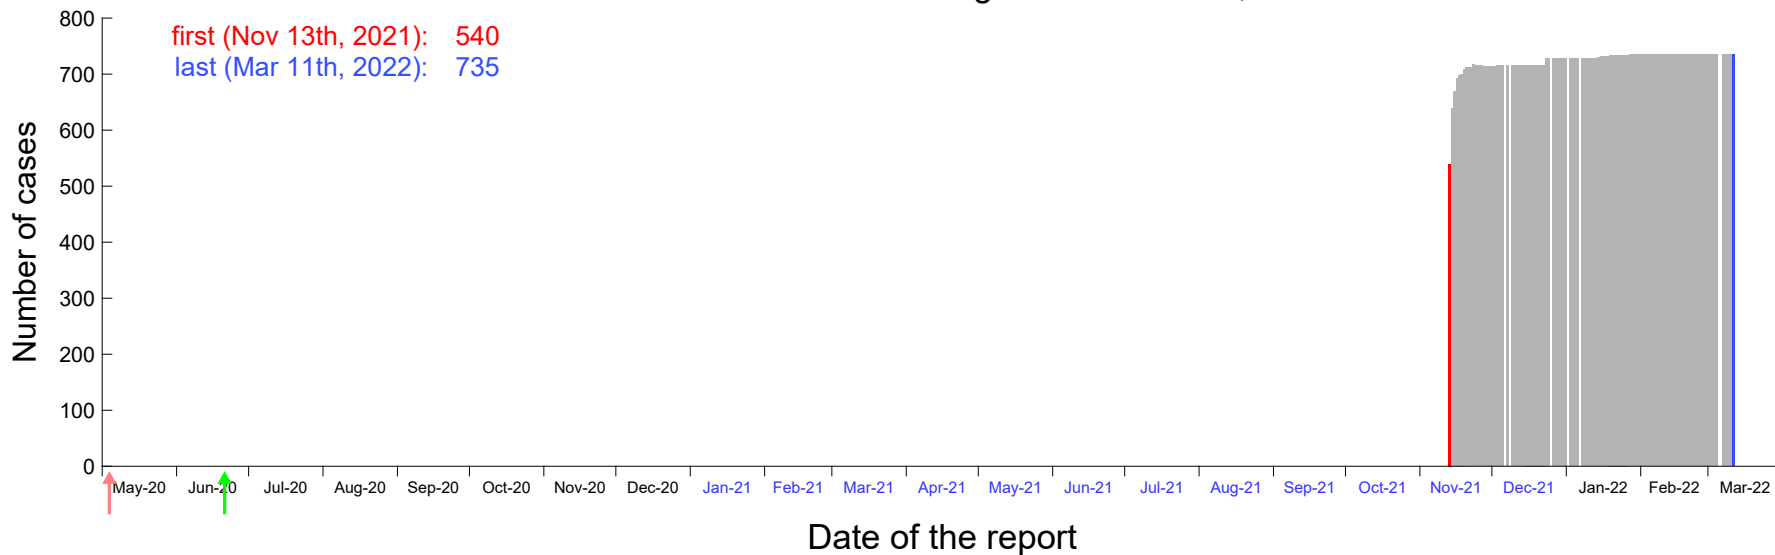

Evolution of the number of cases assigned to Nov 13th, 2021 in Madrid

Evolution of the number of cases assigned to Nov 12th, 2021 in Madrid