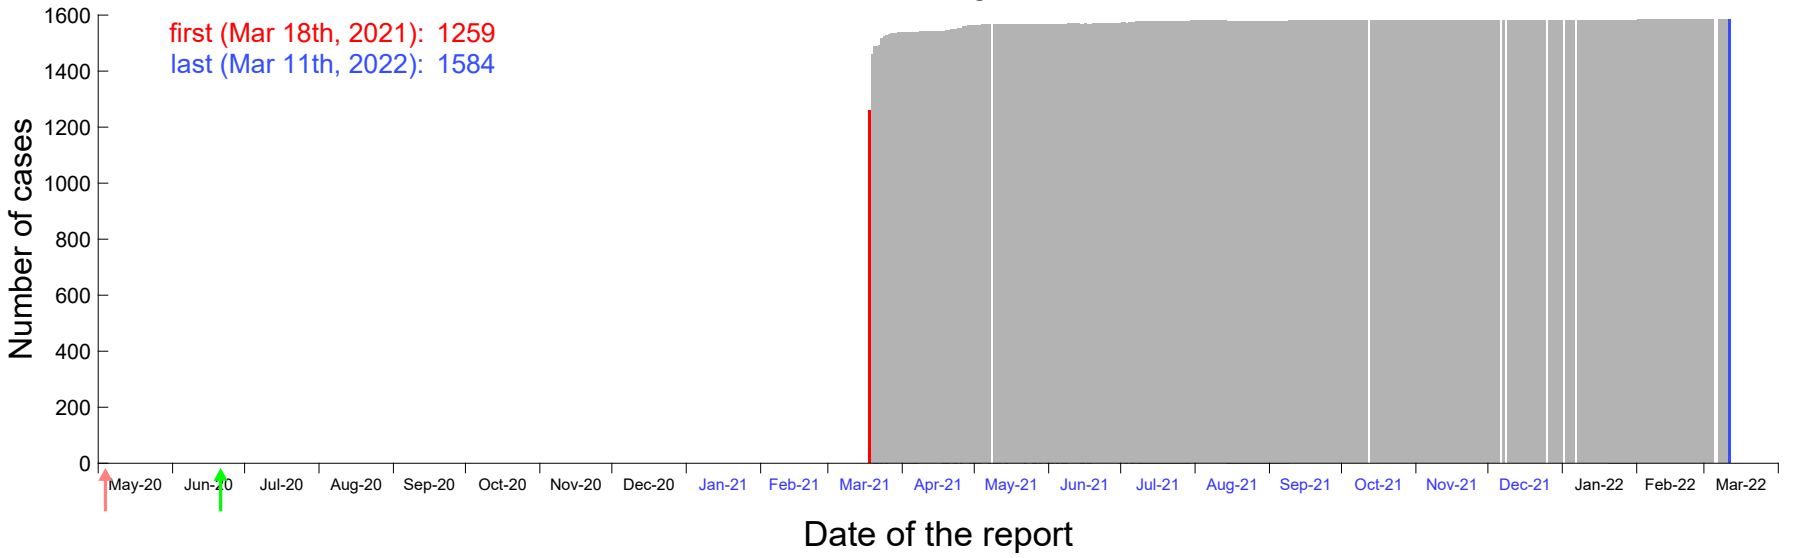

Evolution of the number of cases assigned to Mar 18th, 2021 in Madrid

Evolution of the number of cases assigned to Mar 17th, 2021 in Madrid