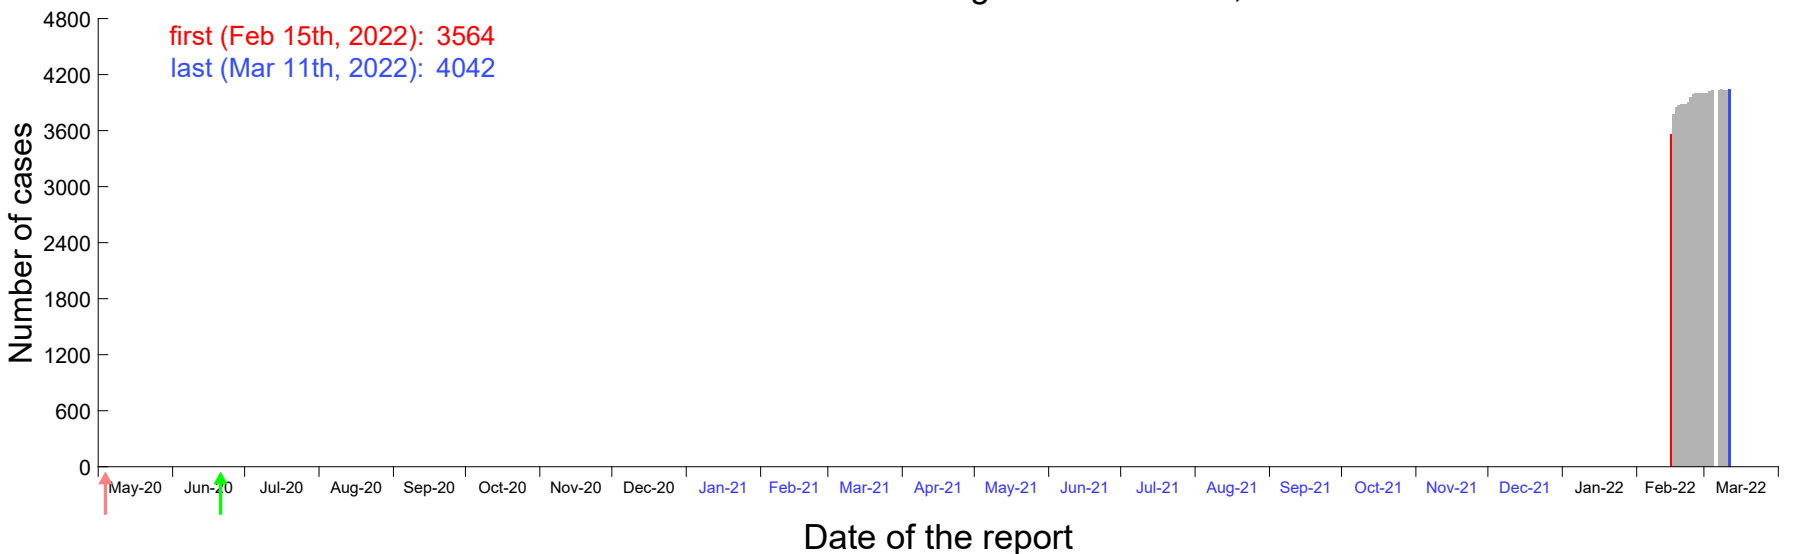

Evolution of the number of cases assigned to Feb 15th, 2022 in Madrid

Evolution of the number of cases assigned to Feb 14th, 2022 in Madrid