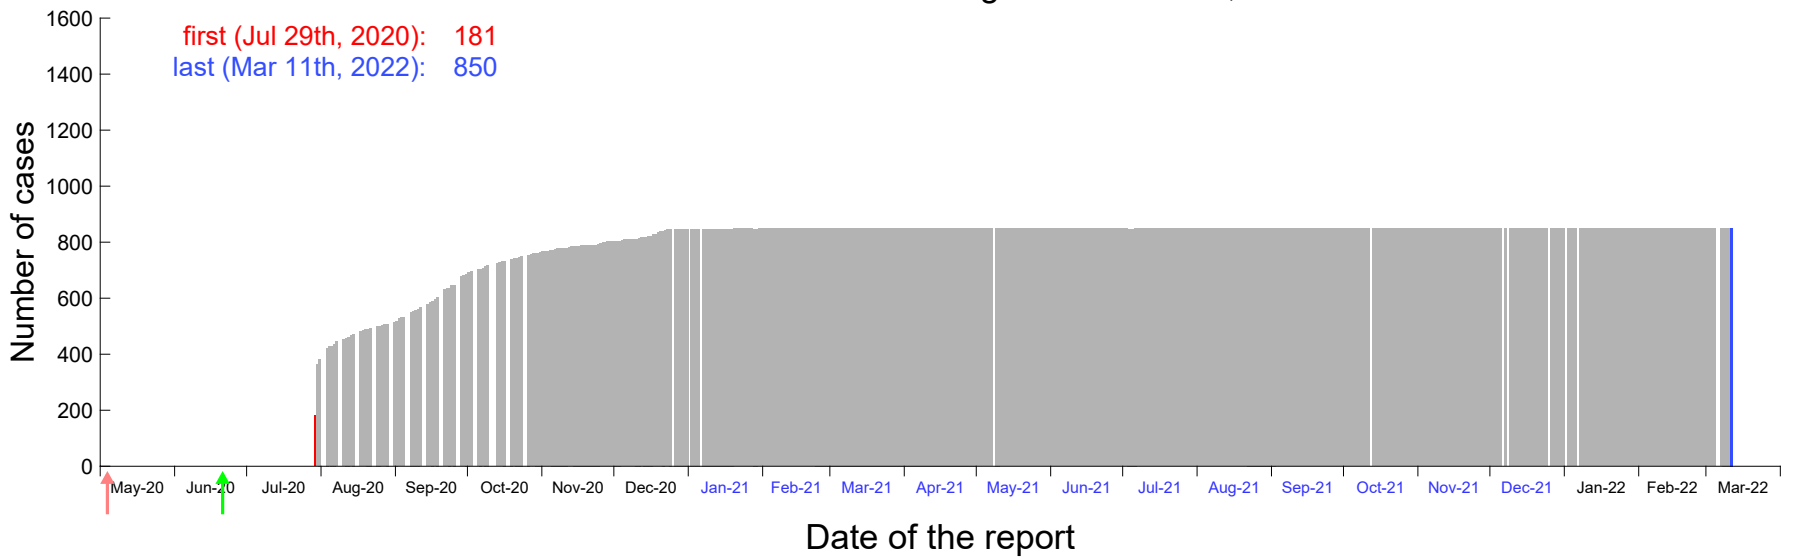

Evolution of the number of cases assigned to Jul 20th, 2020 in Madrid

Evolution of the number of cases assigned to Jul 21st, 2020 in Madrid

Evolution of the number of cases assigned to Jul 22nd, 2020 in Madrid

Evolution of the number of cases assigned to Jul 23rd, 2020 in Madrid

Evolution of the number of cases assigned to Jul 24th, 2020 in Madrid

Evolution of the number of cases assigned to Jul 25th, 2020 in Madrid

Evolution of the number of cases assigned to Jul 26th, 2020 in Madrid

Evolution of the number of cases assigned to Jul 27th, 2020 in Madrid

Evolution of the number of cases assigned to Jul 28th, 2020 in Madrid