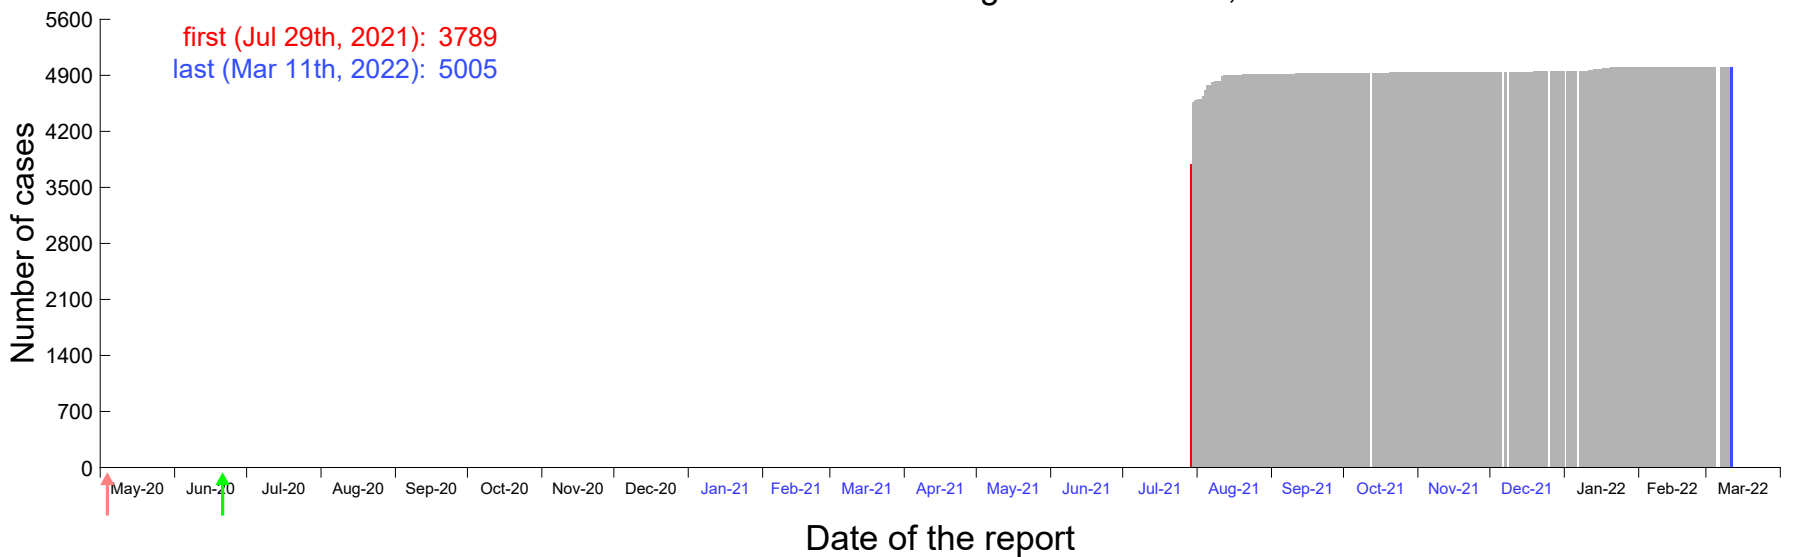

Evolution of the number of cases assigned to Jul 29th, 2021 in Madrid

Evolution of the number of cases assigned to Jul 28th, 2021 in Madrid