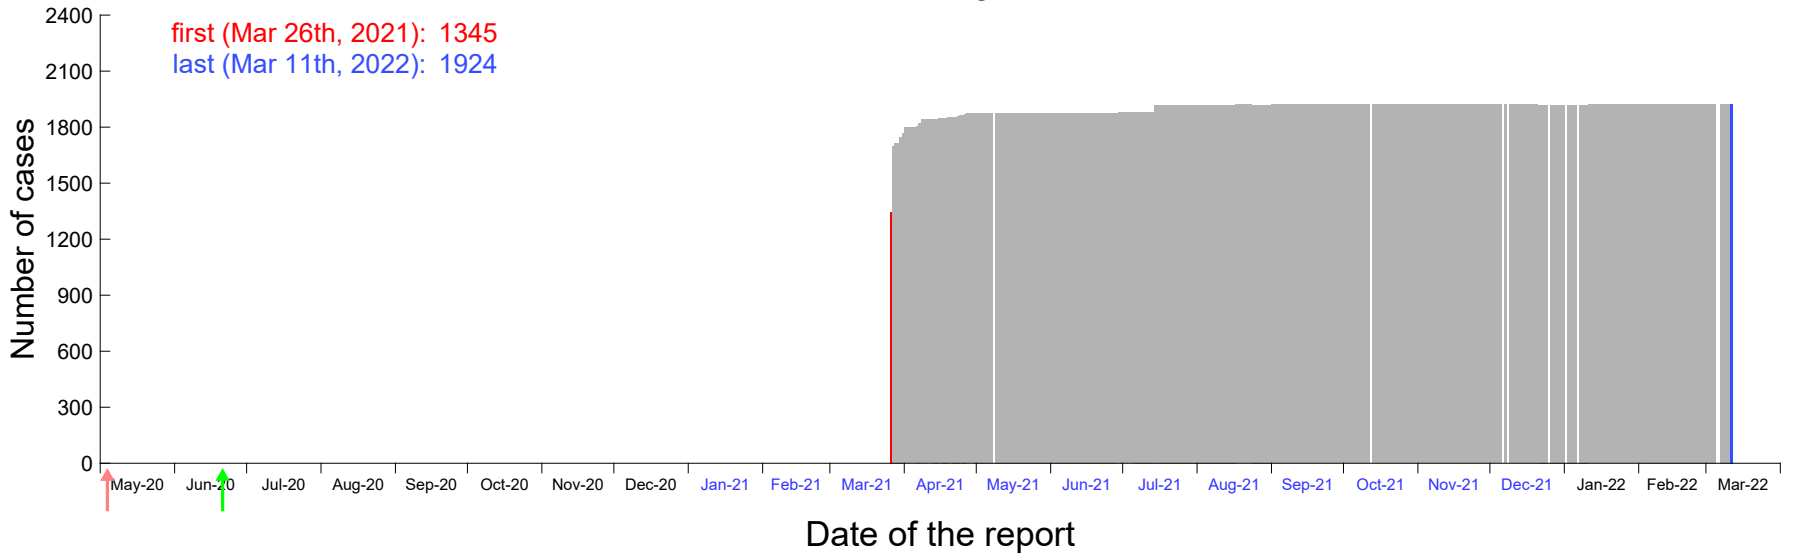

Evolution of the number of cases assigned to Mar 26th, 2021 in Madrid

Evolution of the number of cases assigned to Mar 25th, 2021 in Madrid