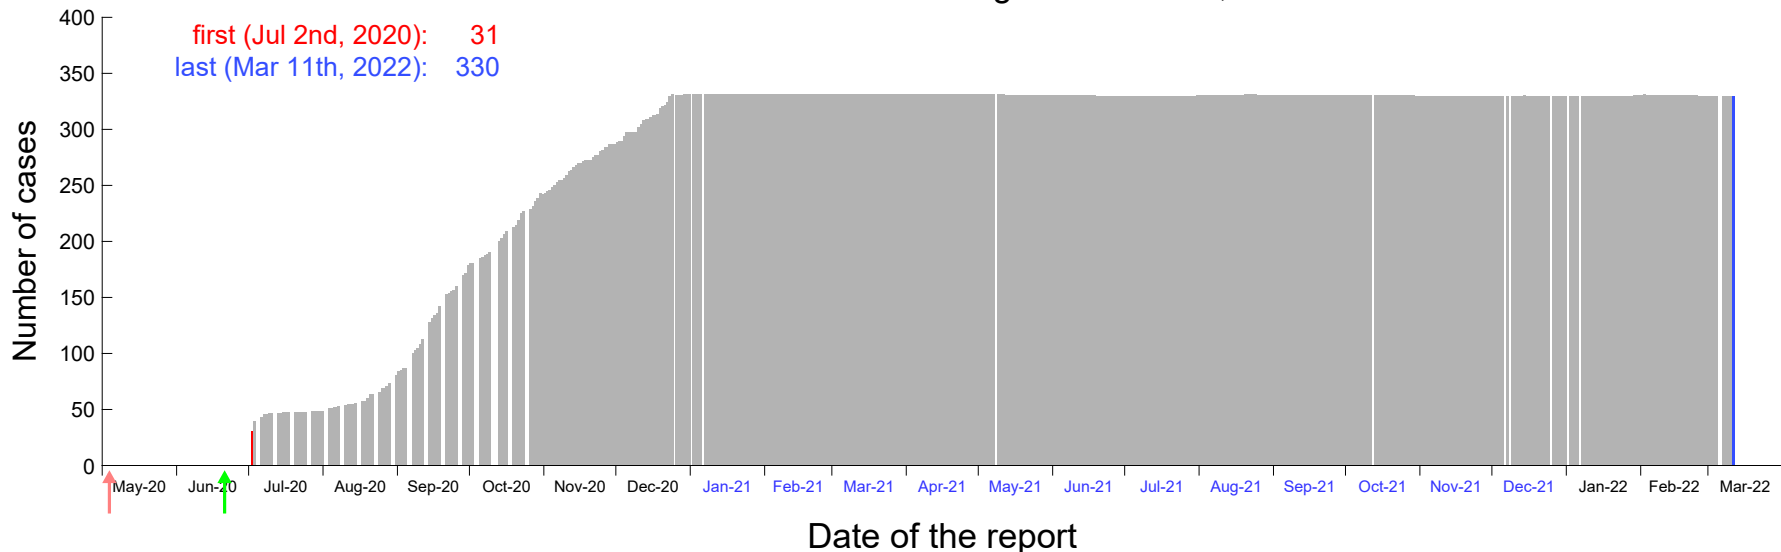

Evolution of the number of cases assigned to Jun 23rd, 2020 in Madrid

Evolution of the number of cases assigned to Jun 24th, 2020 in Madrid

Evolution of the number of cases assigned to Jun 25th, 2020 in Madrid

Evolution of the number of cases assigned to Jun 26th, 2020 in Madrid

Evolution of the number of cases assigned to Jun 27th, 2020 in Madrid

Evolution of the number of cases assigned to Jun 28th, 2020 in Madrid

Evolution of the number of cases assigned to Jun 29th, 2020 in Madrid

Evolution of the number of cases assigned to Jun 30th, 2020 in Madrid

Evolution of the number of cases assigned to Jul 1st, 2020 in Madrid