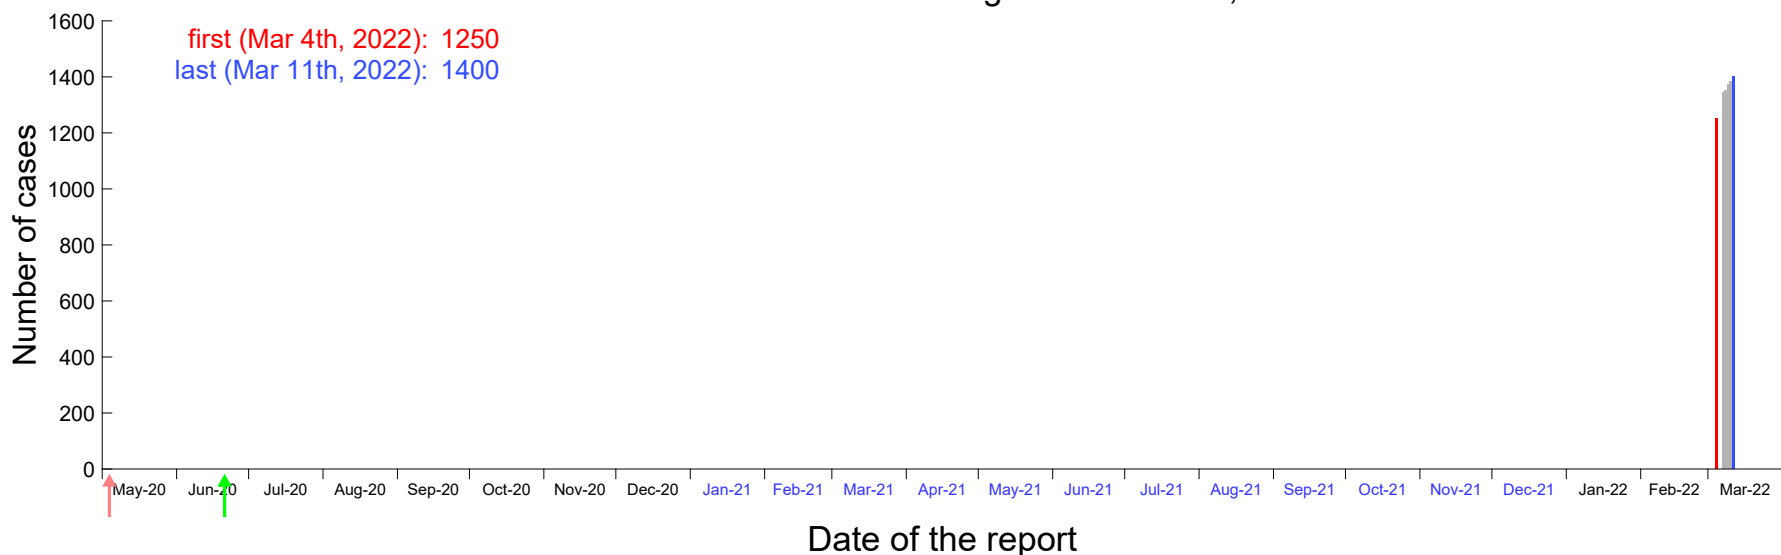

Evolution of the number of cases assigned to Mar 4th, 2022 in Madrid

Evolution of the number of cases assigned to Mar 3rd, 2022 in Madrid