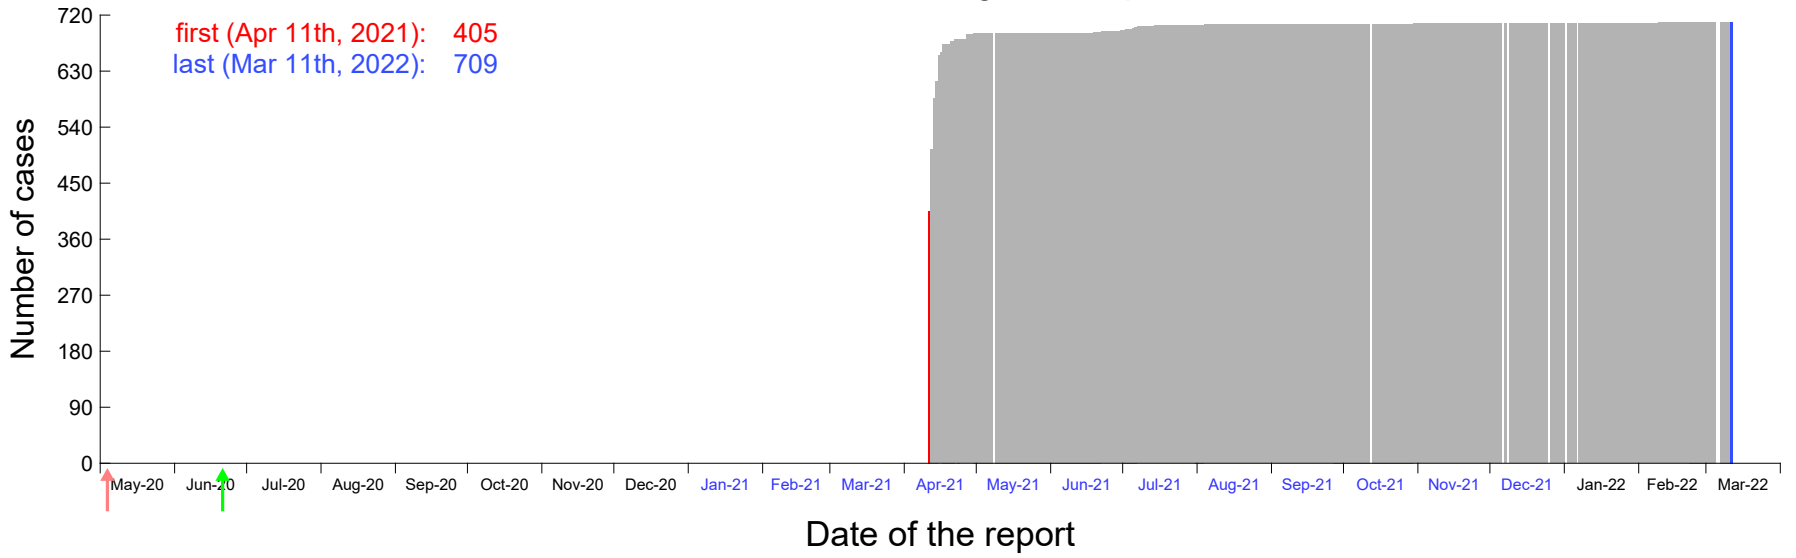

Evolution of the number of cases assigned to Apr 11th, 2021 in Madrid

Evolution of the number of cases assigned to Apr 10th, 2021 in Madrid