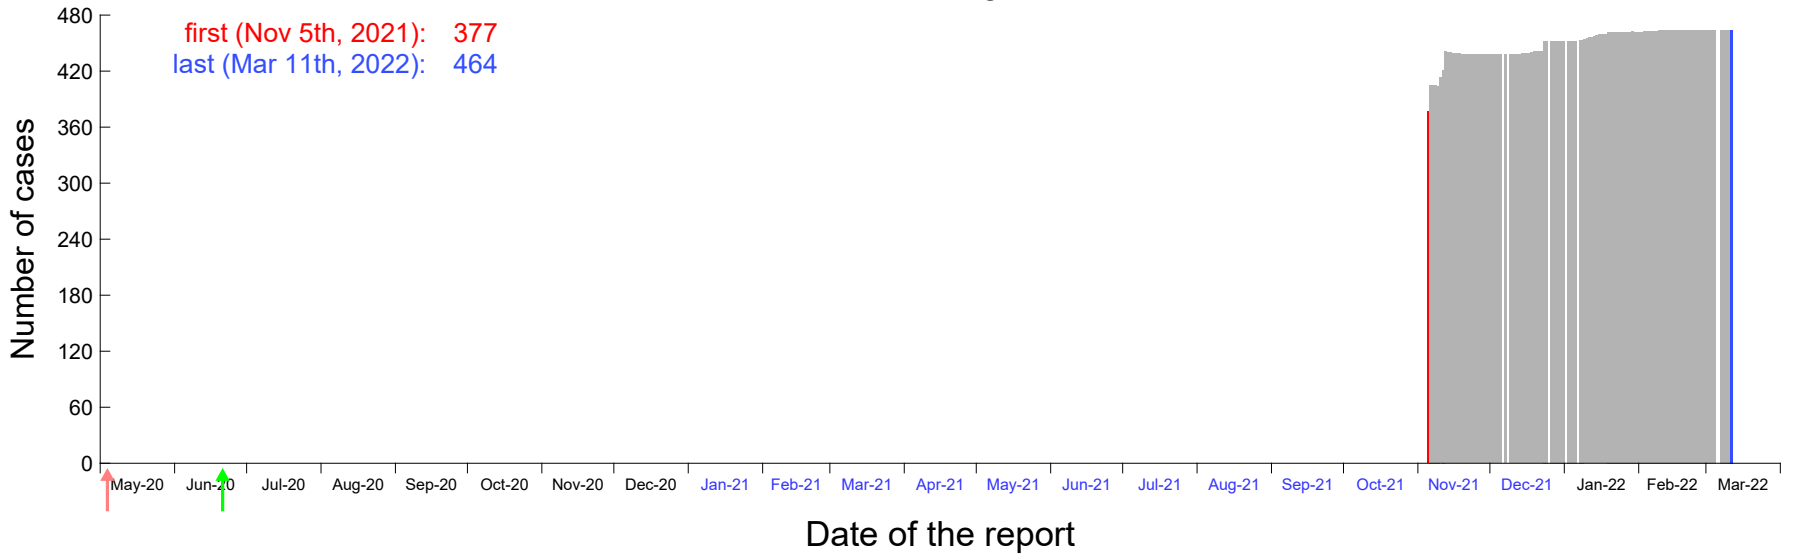

Evolution of the number of cases assigned to Nov 5th, 2021 in Madrid

Evolution of the number of cases assigned to Nov 4th, 2021 in Madrid