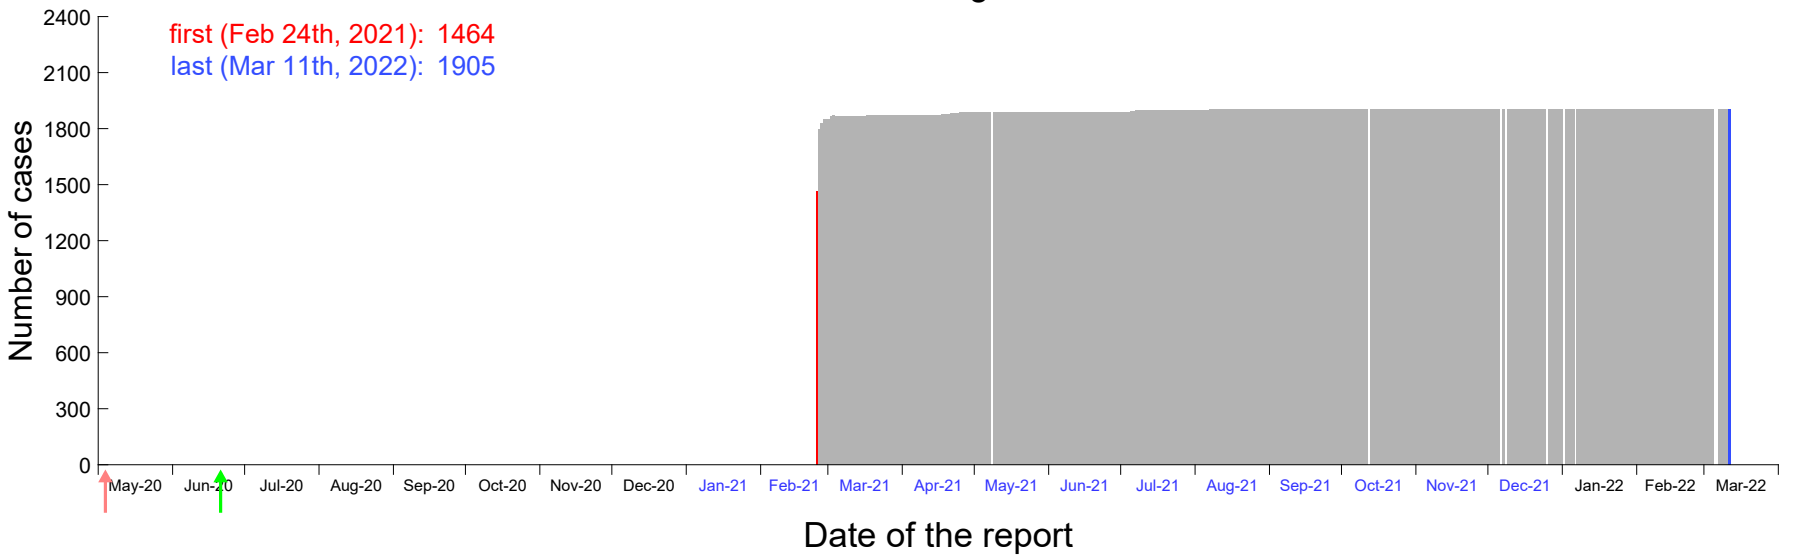

Evolution of the number of cases assigned to Feb 24th, 2021 in Madrid

Evolution of the number of cases assigned to Feb 23rd, 2021 in Madrid