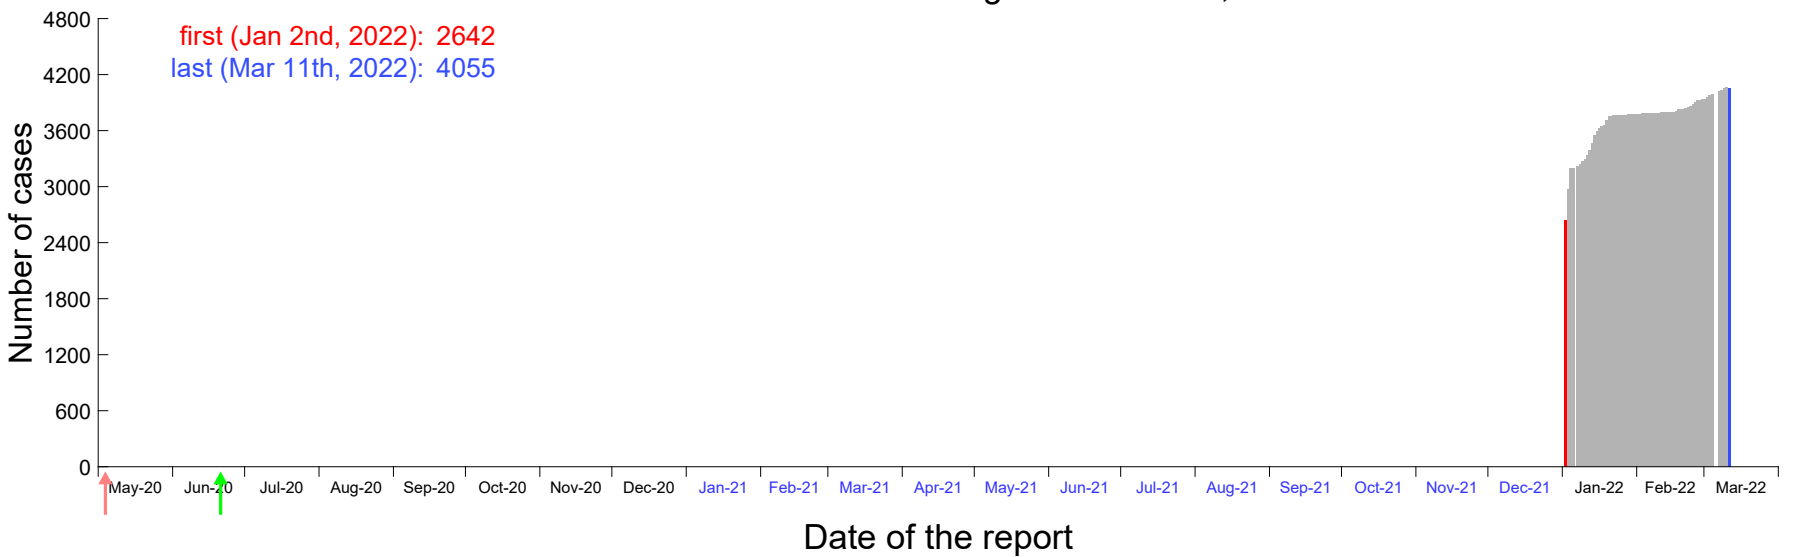

Evolution of the number of cases assigned to Jan 2nd, 2022 in Madrid

Evolution of the number of cases assigned to Jan 1st, 2022 in Madrid