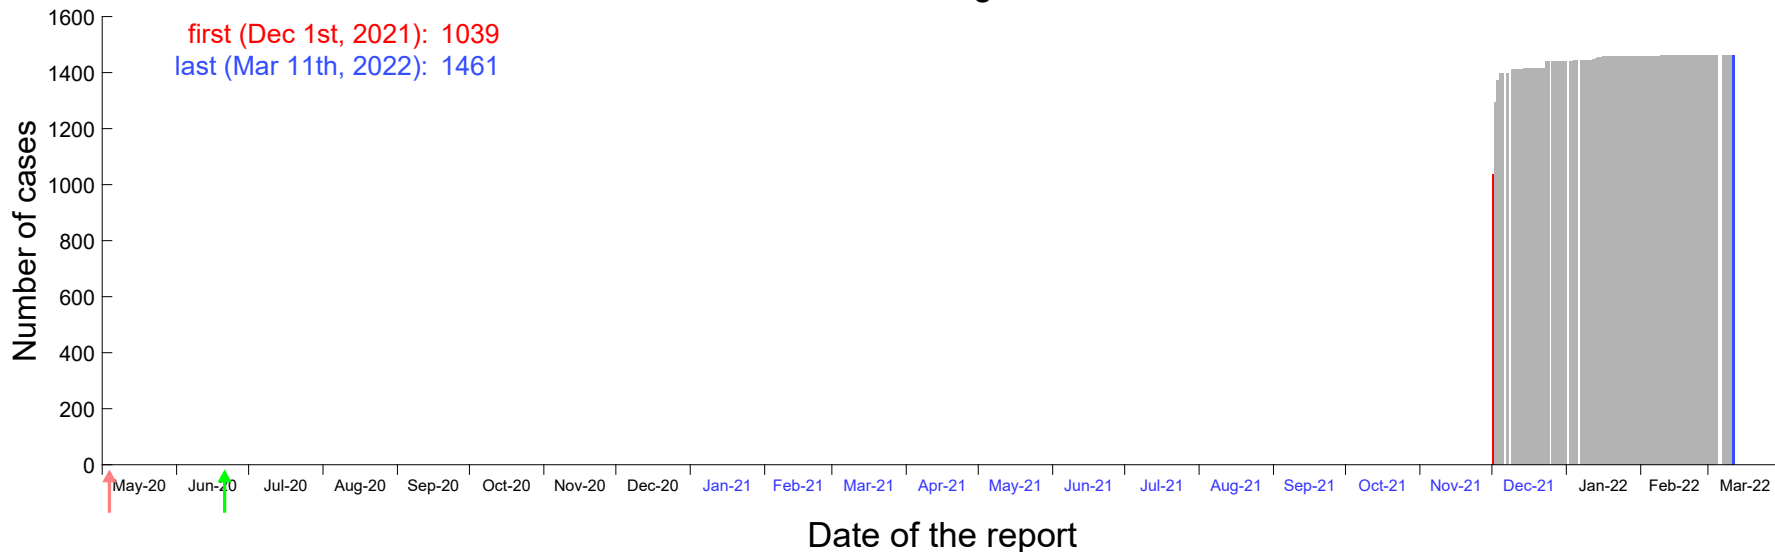

Evolution of the number of cases assigned to Dec 1st, 2021 in Madrid

Evolution of the number of cases assigned to Nov 30th, 2021 in Madrid