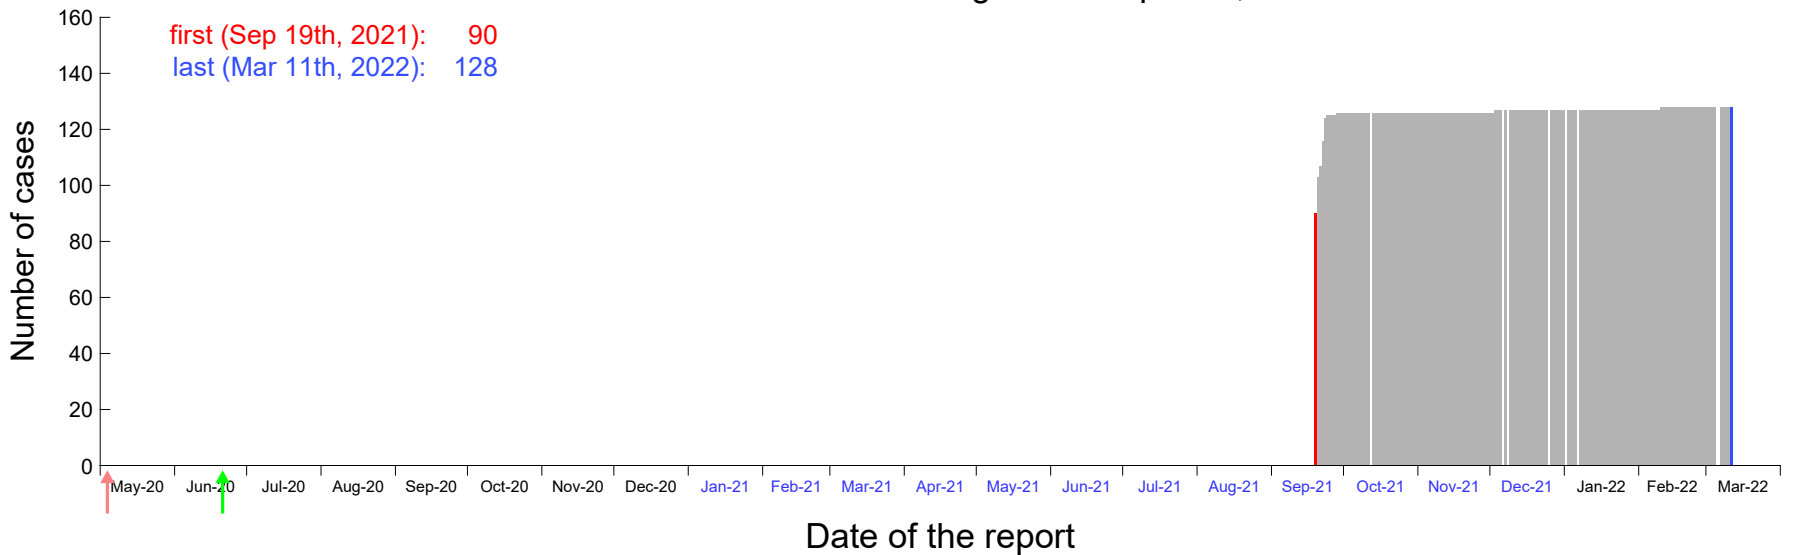

Evolution of the number of cases assigned to Sep 19th, 2021 in Madrid

Evolution of the number of cases assigned to Sep 18th, 2021 in Madrid