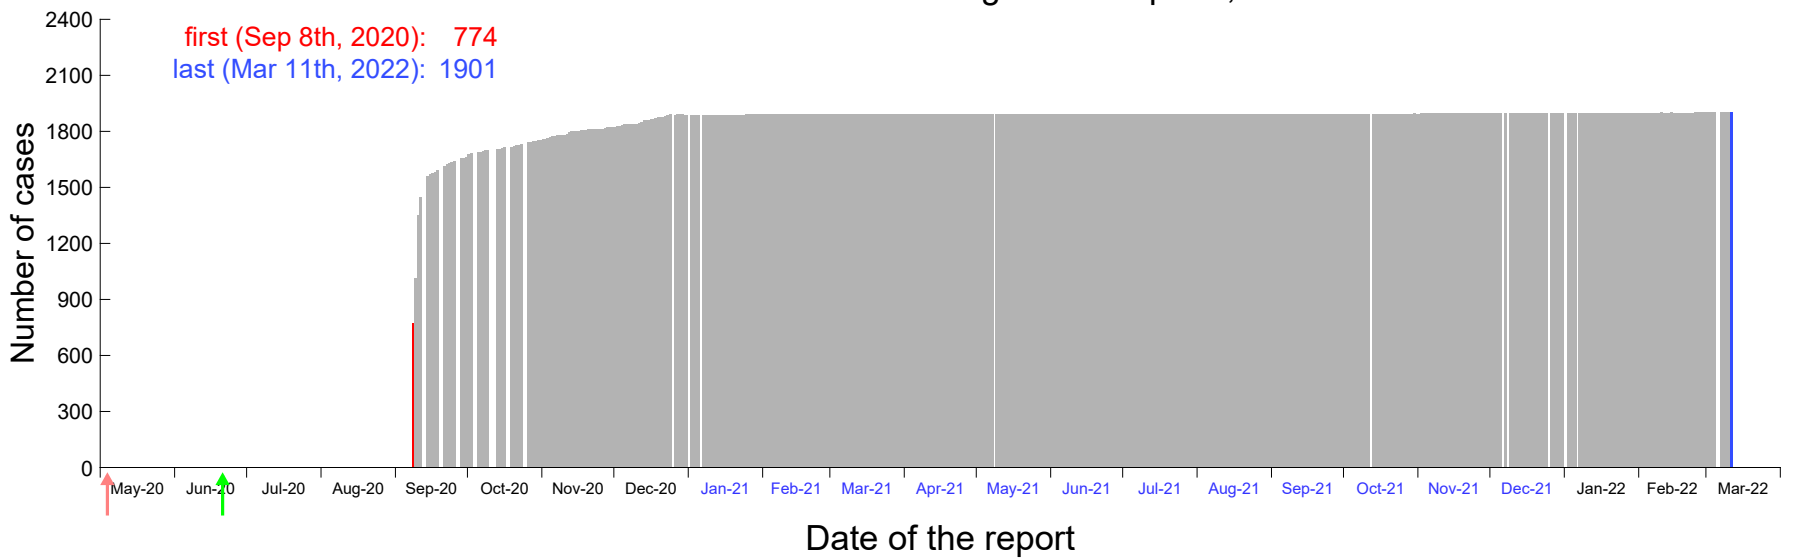

Evolution of the number of cases assigned to Sep 8th, 2020 in Madrid

Evolution of the number of cases assigned to Sep 7th, 2020 in Madrid