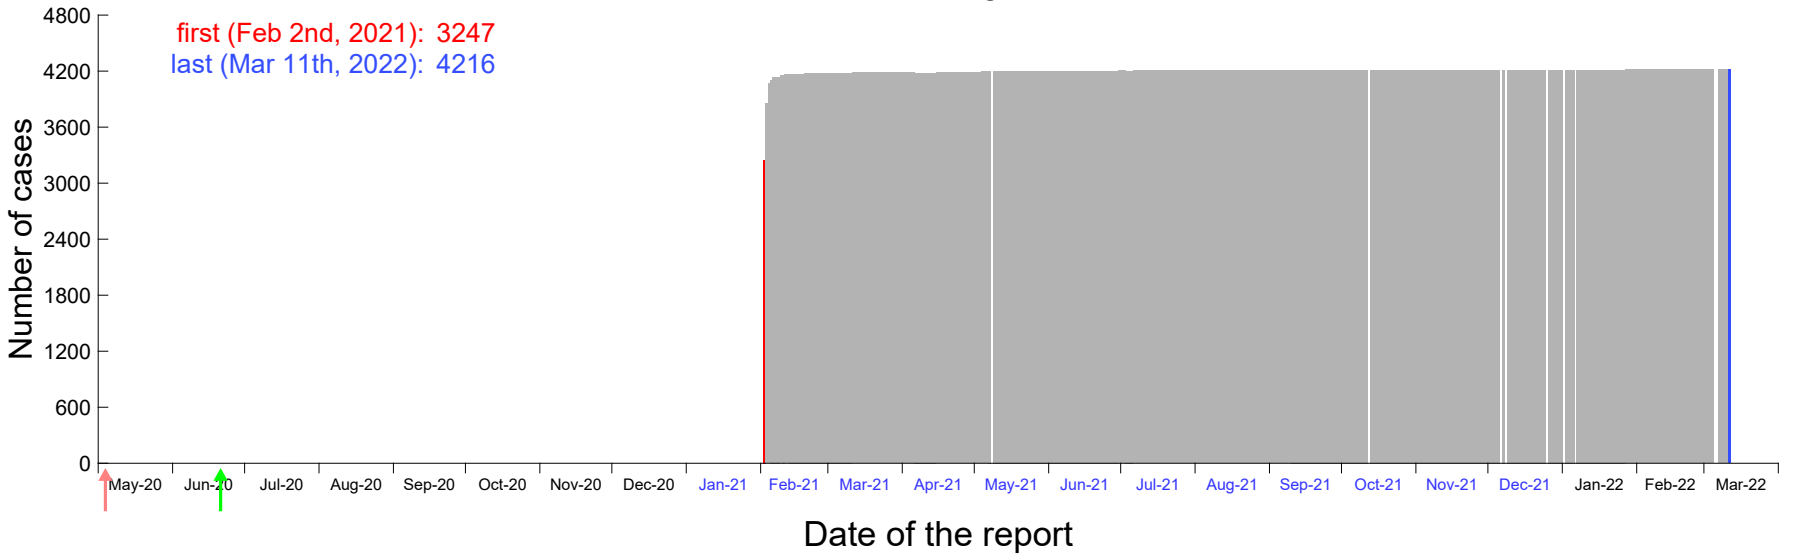

Evolution of the number of cases assigned to Feb 2nd, 2021 in Madrid

Evolution of the number of cases assigned to Feb 1st, 2021 in Madrid