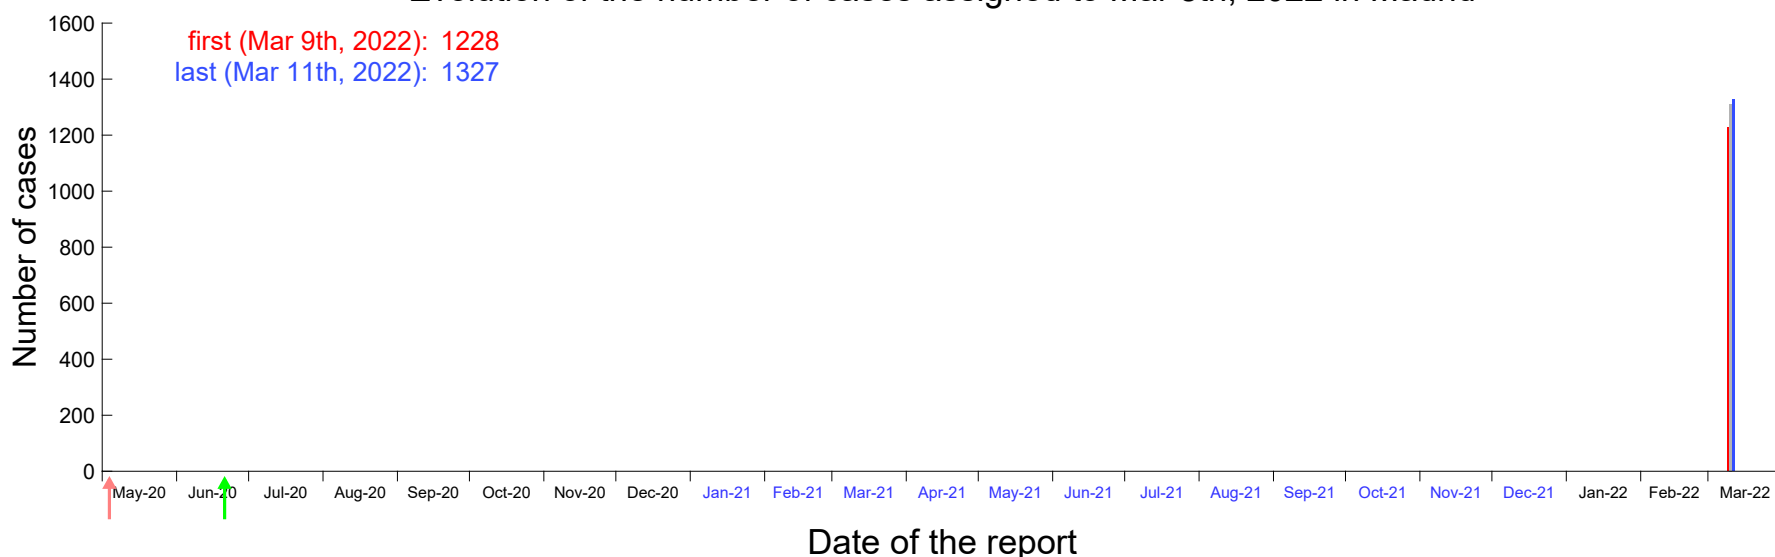

Evolution of the number of cases assigned to Mar 9th, 2022 in Madrid

Evolution of the number of cases assigned to Mar 8th, 2022 in Madrid