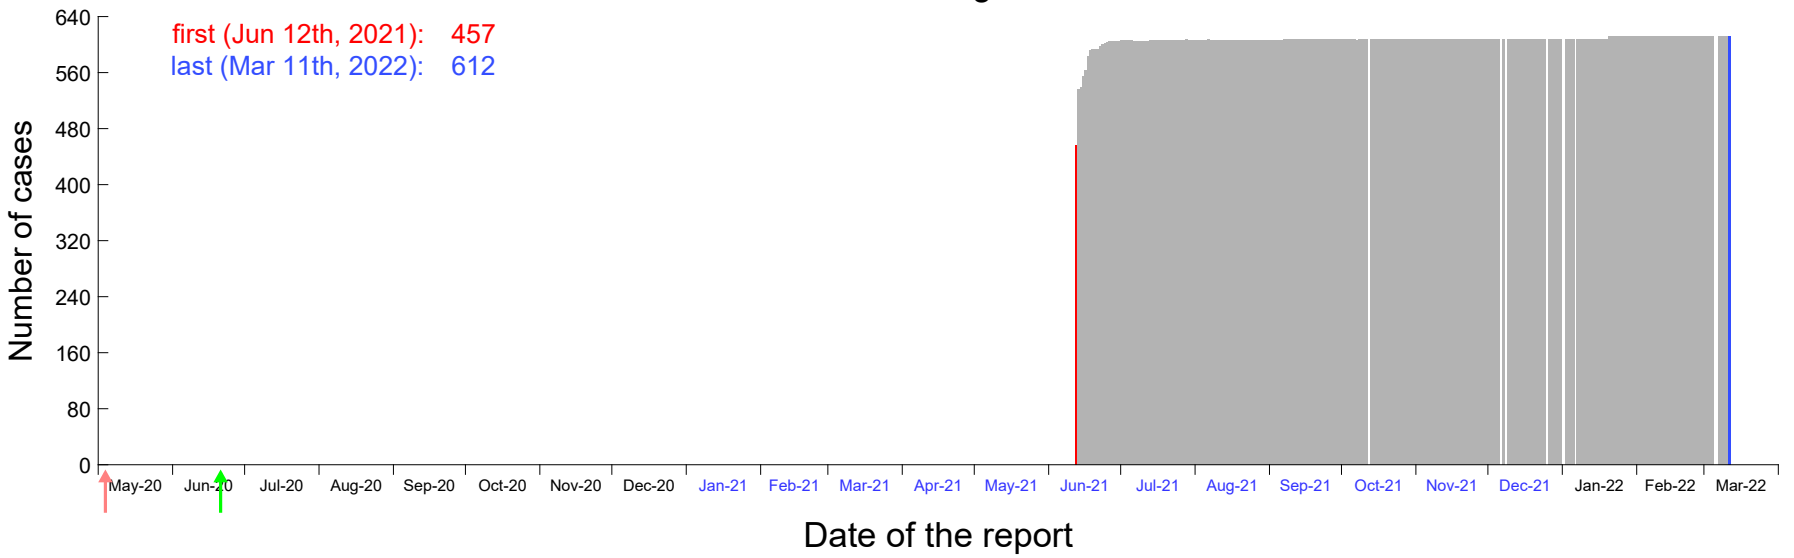

Evolution of the number of cases assigned to Jun 12th, 2021 in Madrid

Evolution of the number of cases assigned to Jun 11th, 2021 in Madrid