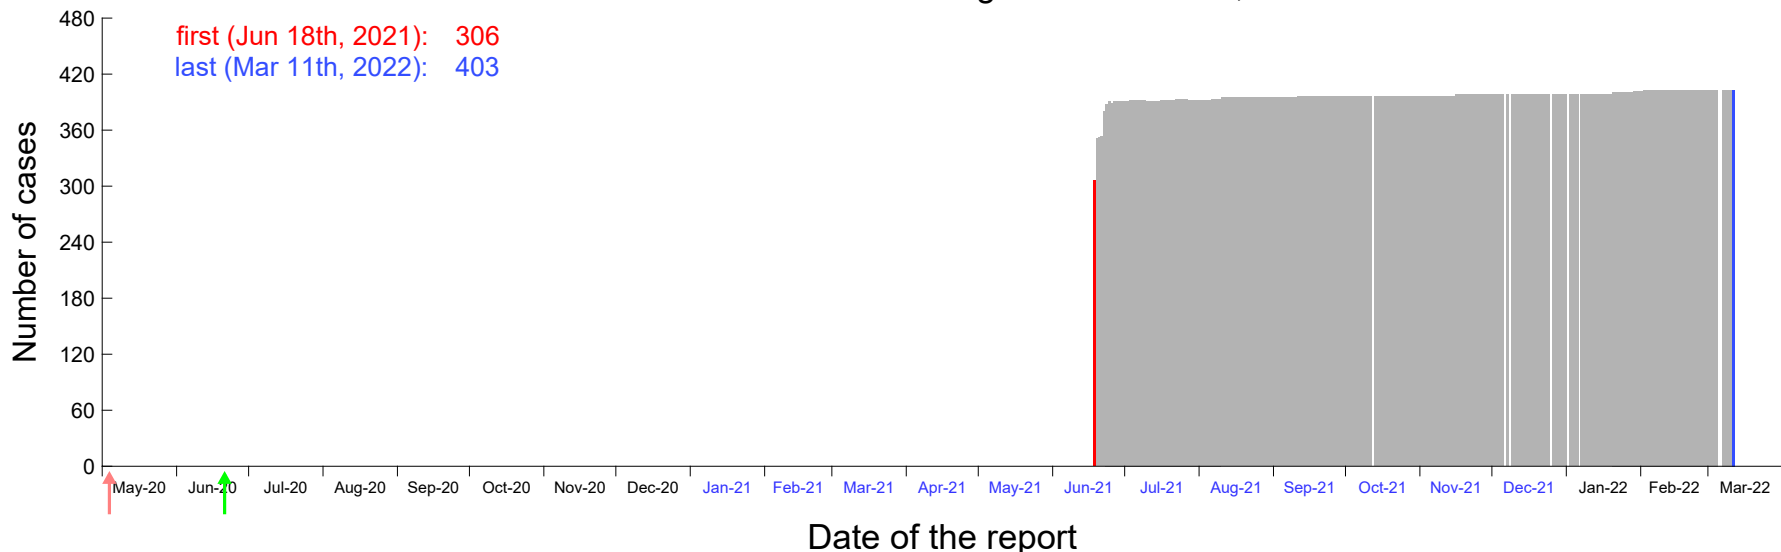

Evolution of the number of cases assigned to Jun 18th, 2021 in Madrid

Evolution of the number of cases assigned to Jun 17th, 2021 in Madrid