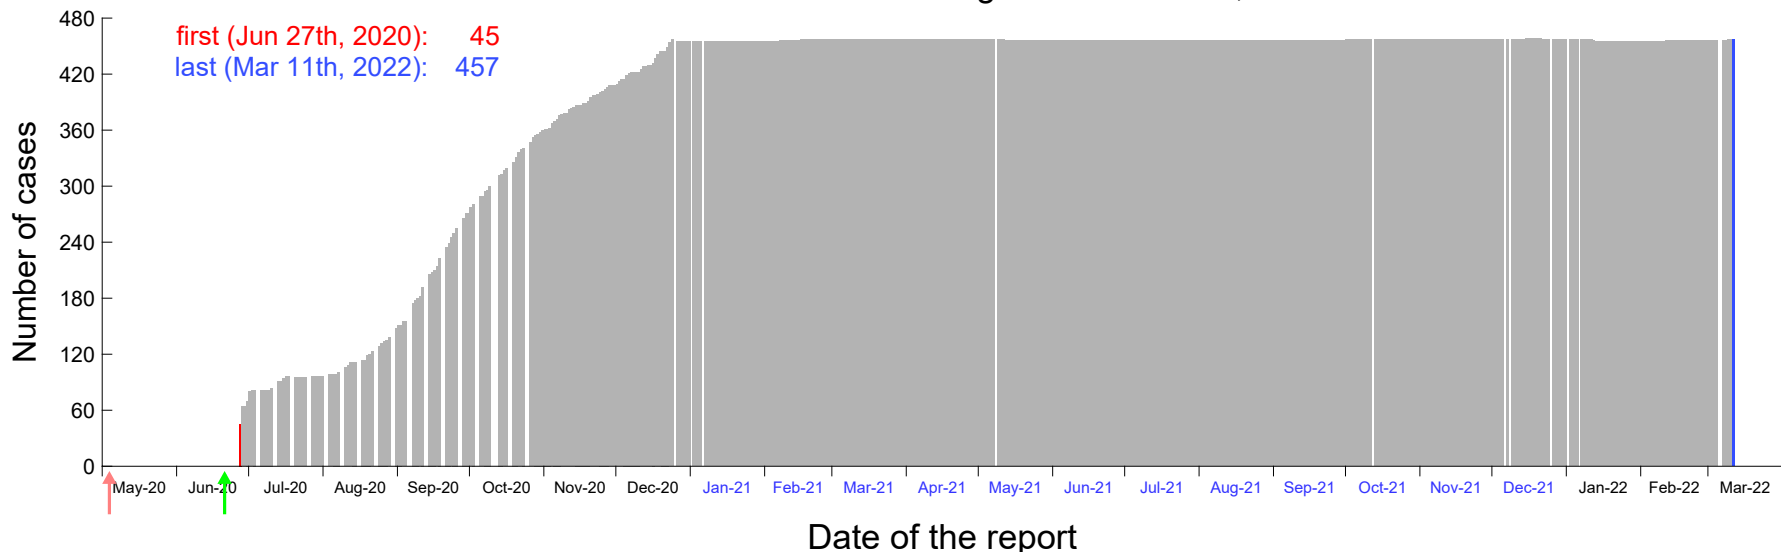

Evolution of the number of cases assigned to Jun 20th, 2020 in Madrid

Evolution of the number of cases assigned to Jun 21st, 2020 in Madrid

Evolution of the number of cases assigned to Jun 22nd, 2020 in Madrid

Evolution of the number of cases assigned to Jun 23rd, 2020 in Madrid

Evolution of the number of cases assigned to Jun 24th, 2020 in Madrid

Evolution of the number of cases assigned to Jun 25th, 2020 in Madrid

Evolution of the number of cases assigned to Jun 26th, 2020 in Madrid

Evolution of the number of cases assigned to Jun 27th, 2020 in Madrid

Evolution of the number of cases assigned to Jun 28th, 2020 in Madrid