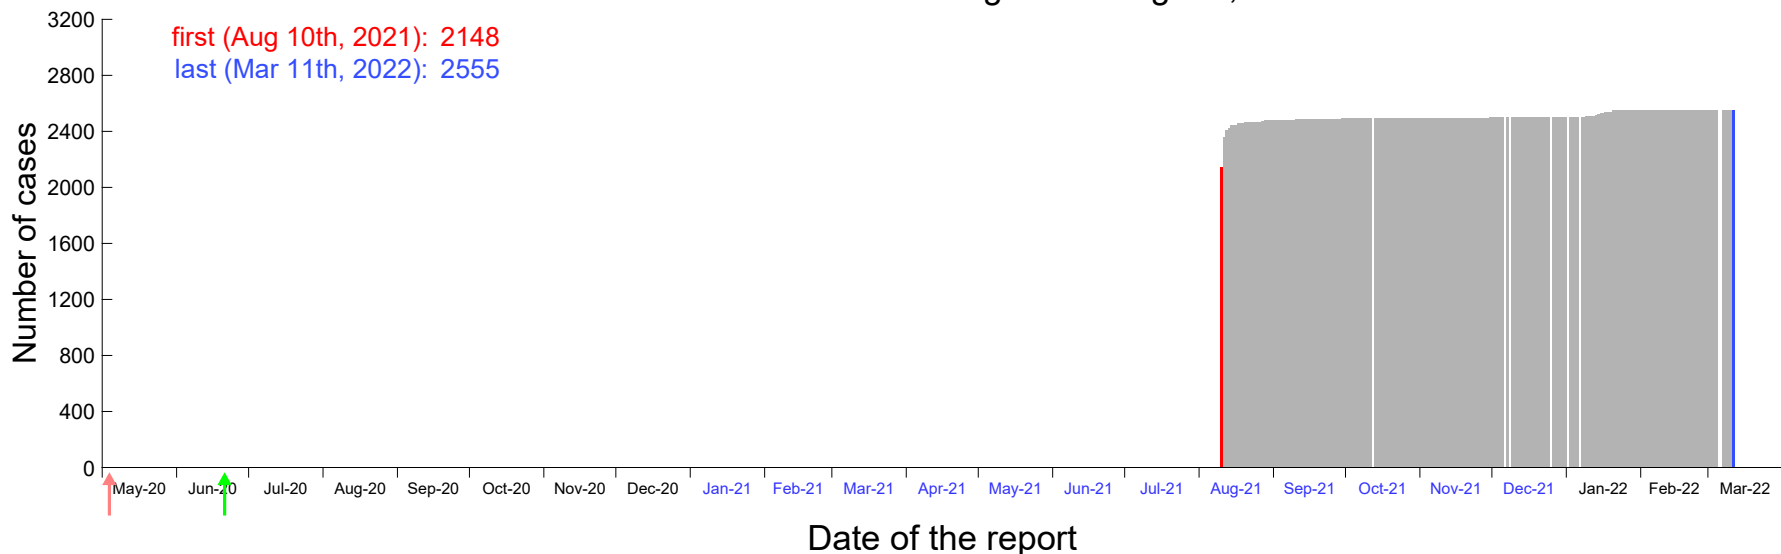

Evolution of the number of cases assigned to Aug 10th, 2021 in Madrid

Evolution of the number of cases assigned to Aug 9th, 2021 in Madrid