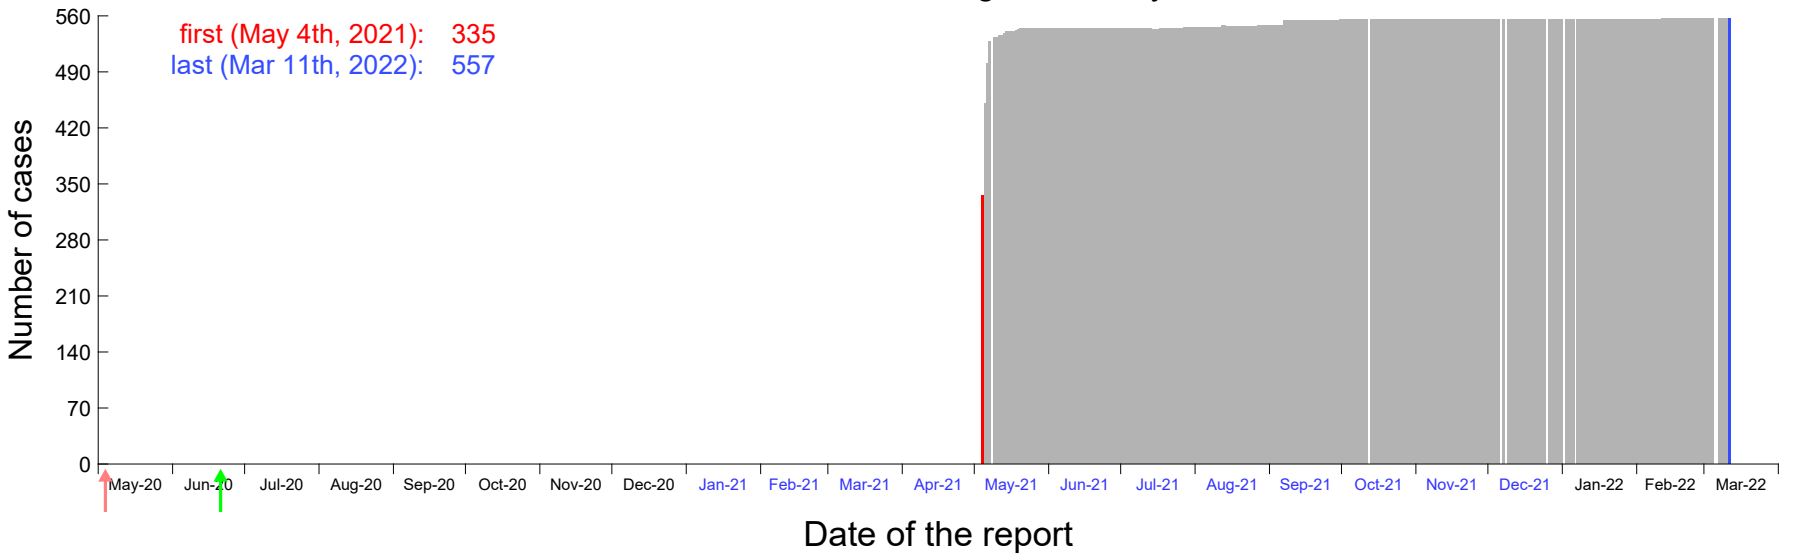

Evolution of the number of cases assigned to May 4th, 2021 in Madrid

Evolution of the number of cases assigned to May 3rd, 2021 in Madrid