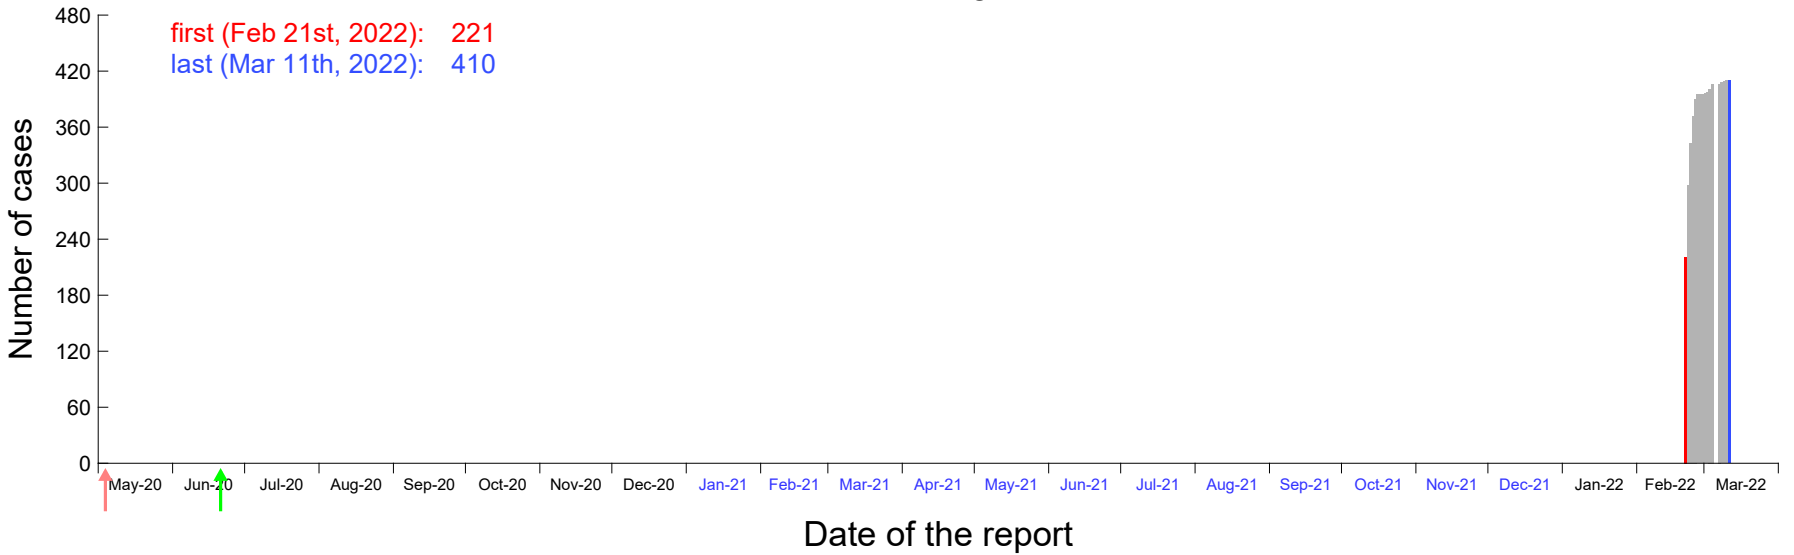

Evolution of the number of cases assigned to Feb 21st, 2022 in Madrid

Evolution of the number of cases assigned to Feb 20th, 2022 in Madrid