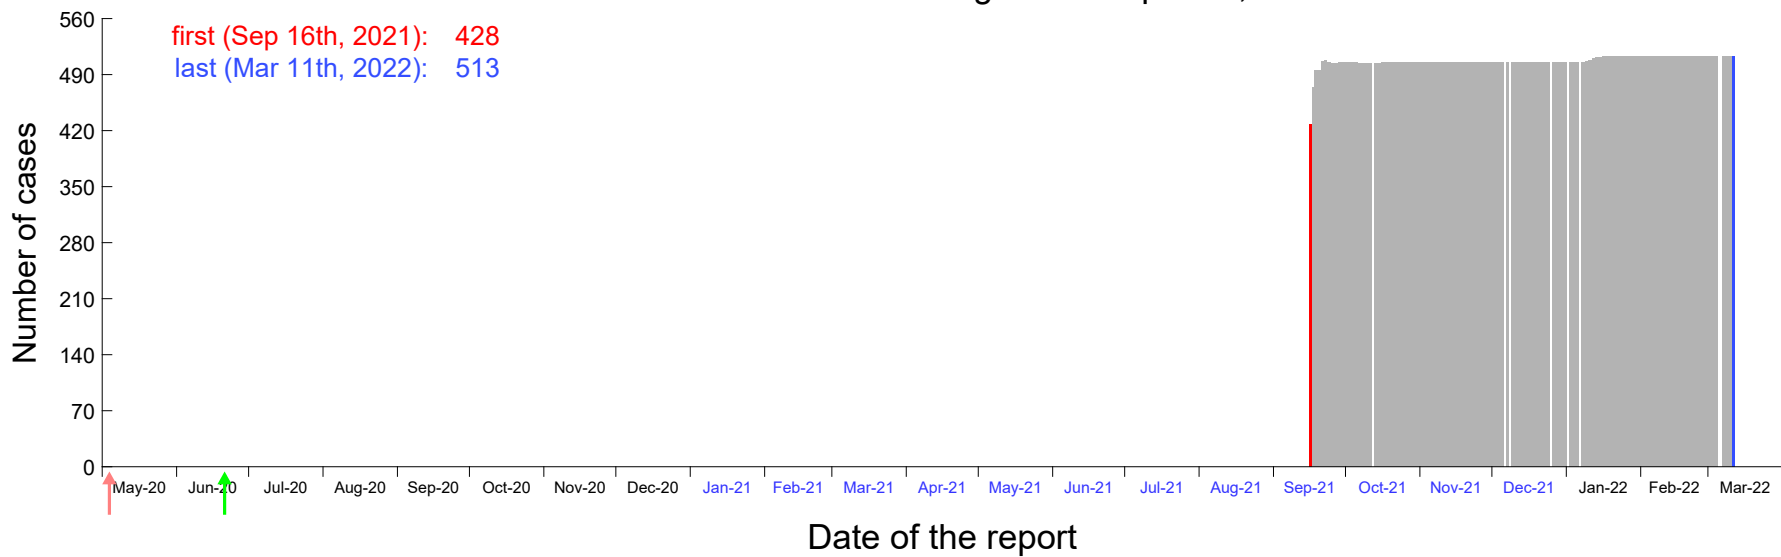

Evolution of the number of cases assigned to Sep 16th, 2021 in Madrid

Evolution of the number of cases assigned to Sep 15th, 2021 in Madrid