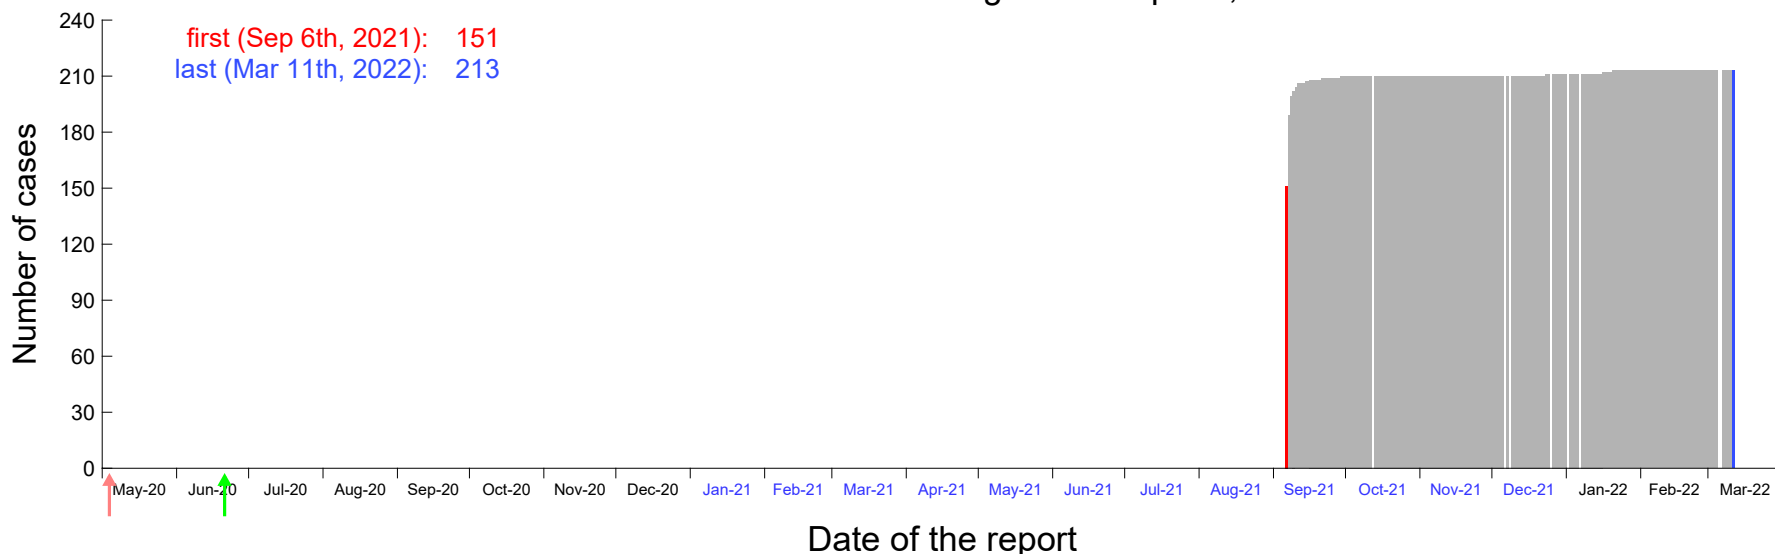

Evolution of the number of cases assigned to Sep 6th, 2021 in Madrid

Evolution of the number of cases assigned to Sep 5th, 2021 in Madrid