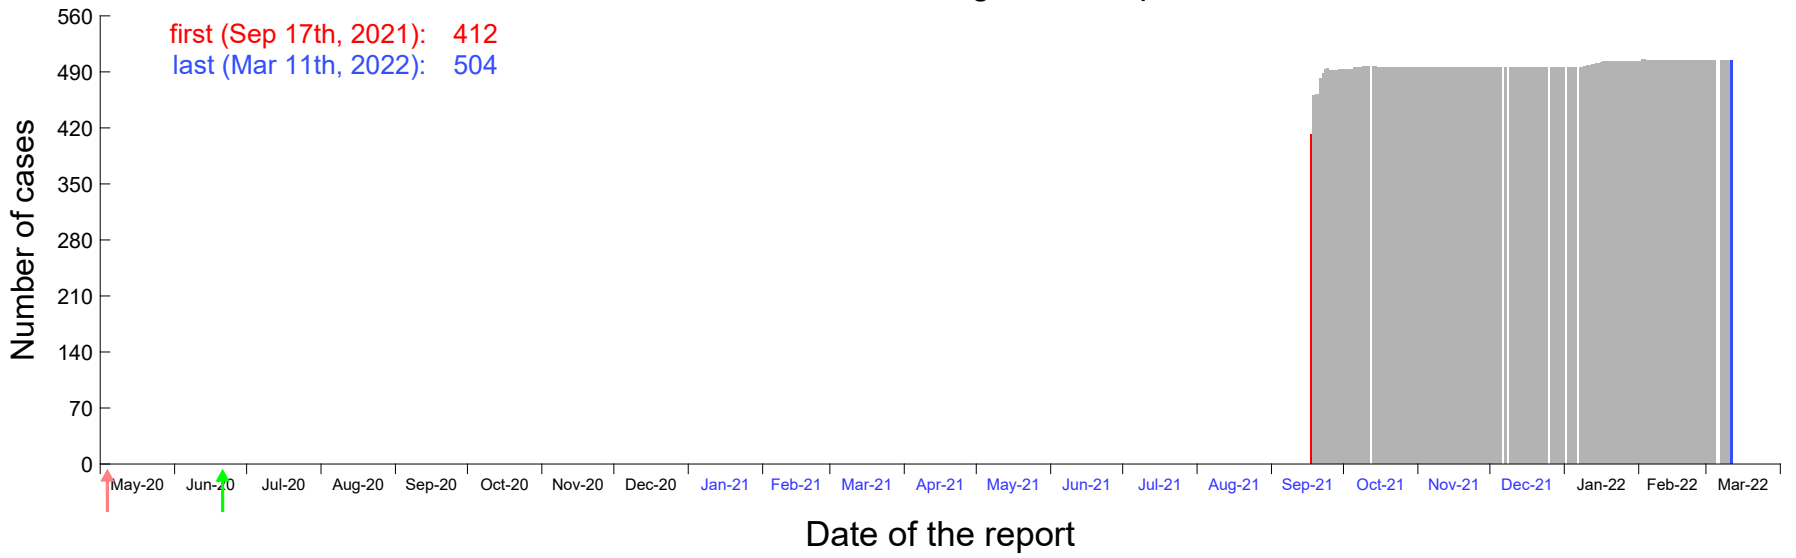

Evolution of the number of cases assigned to Sep 17th, 2021 in Madrid

Evolution of the number of cases assigned to Sep 16th, 2021 in Madrid