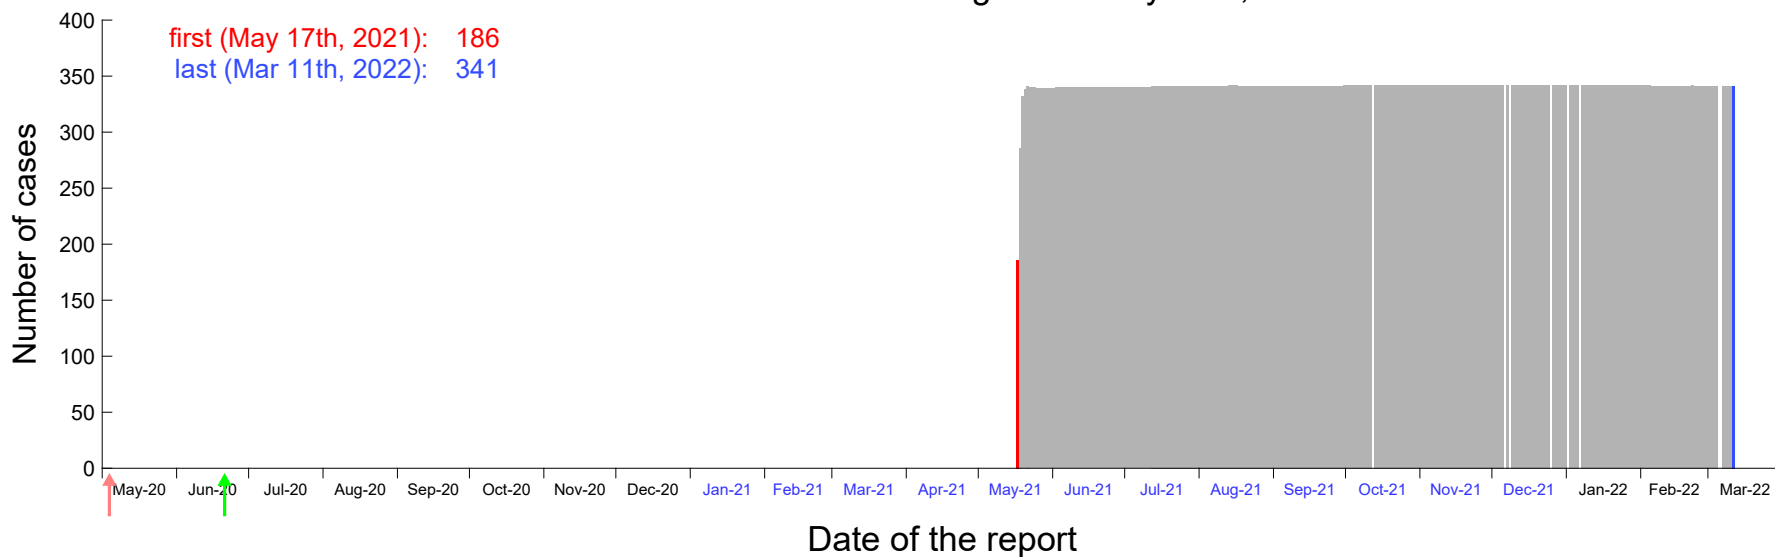

Evolution of the number of cases assigned to May 17th, 2021 in Madrid

Evolution of the number of cases assigned to May 16th, 2021 in Madrid