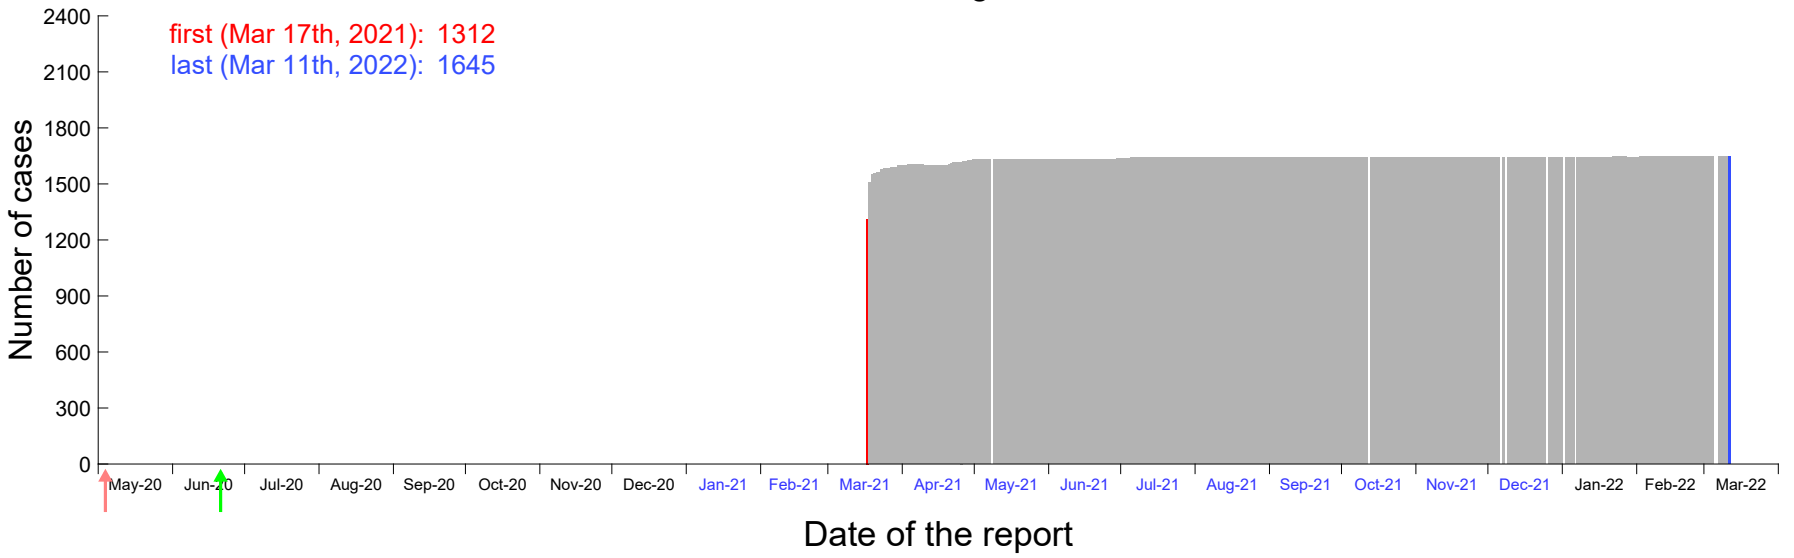

Evolution of the number of cases assigned to Mar 17th, 2021 in Madrid

Evolution of the number of cases assigned to Mar 16th, 2021 in Madrid