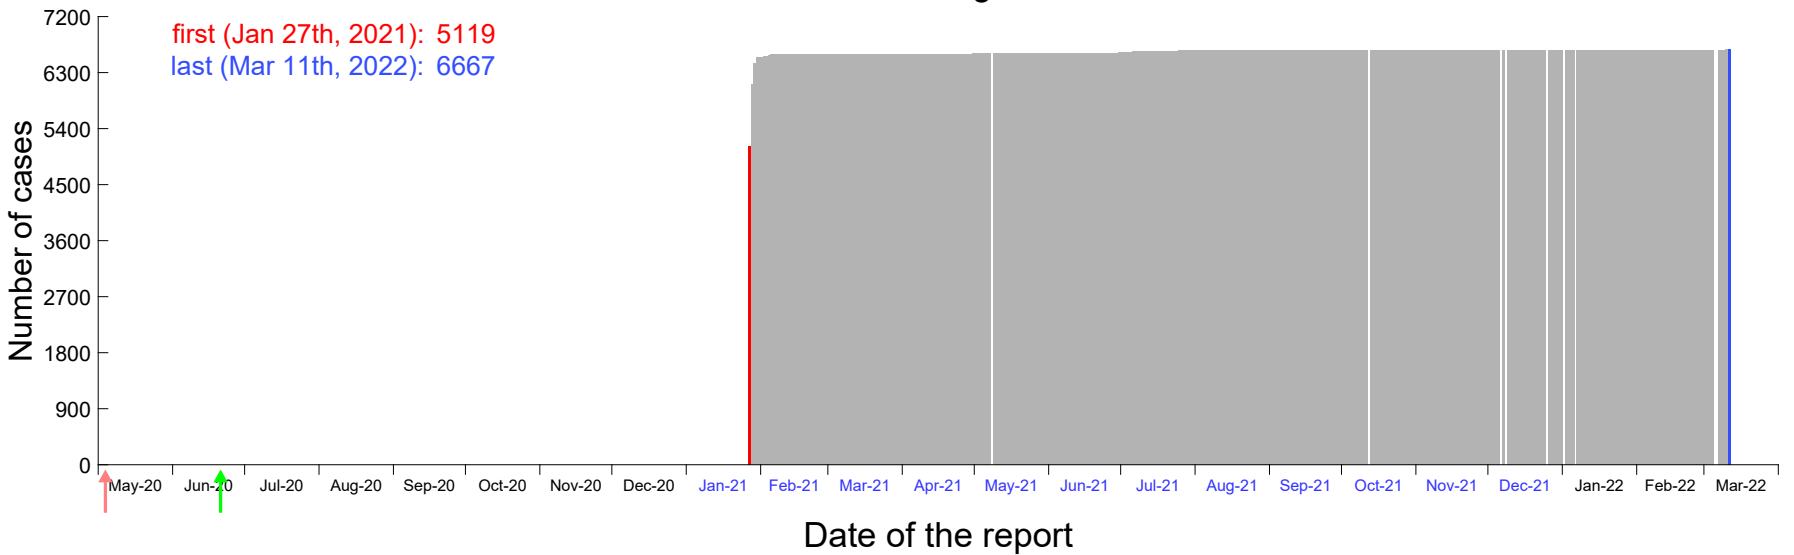

Evolution of the number of cases assigned to Jan 27th, 2021 in Madrid

Evolution of the number of cases assigned to Jan 26th, 2021 in Madrid