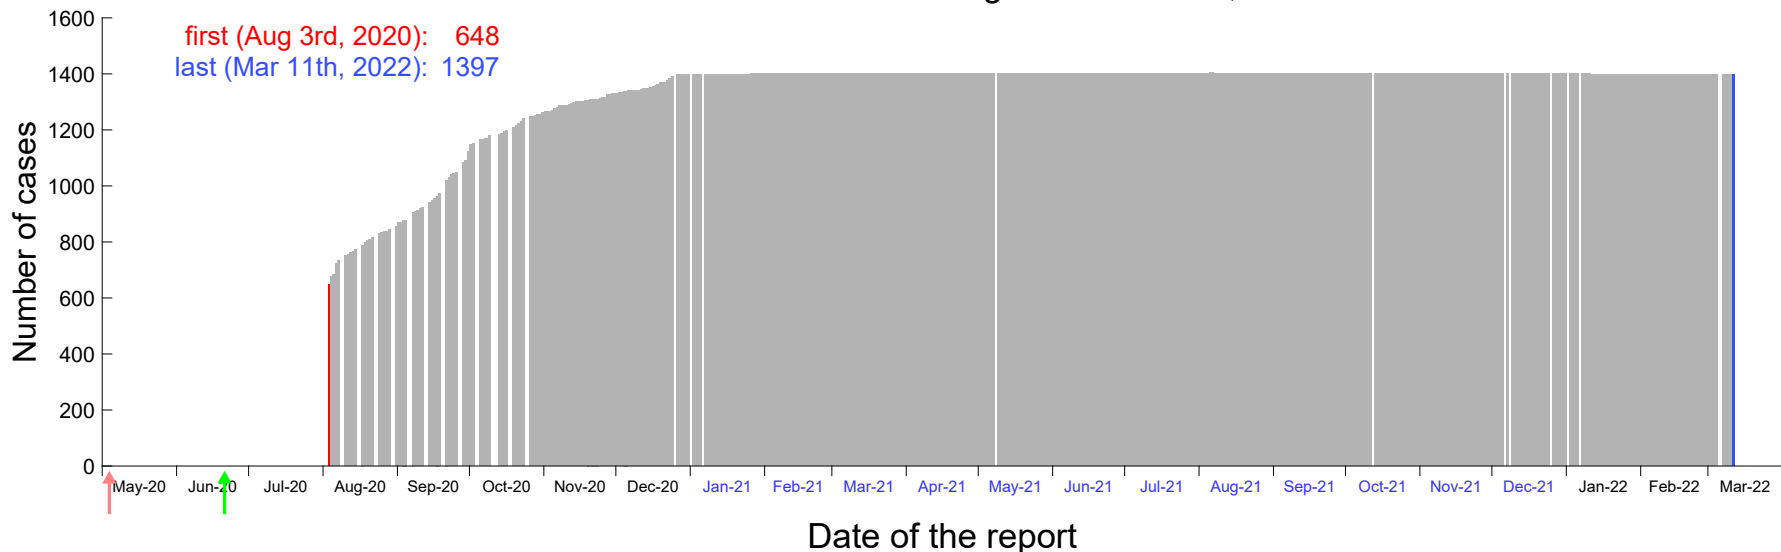

Evolution of the number of cases assigned to Aug 1st, 2020 in Madrid

Evolution of the number of cases assigned to Jul 31st, 2020 in Madrid