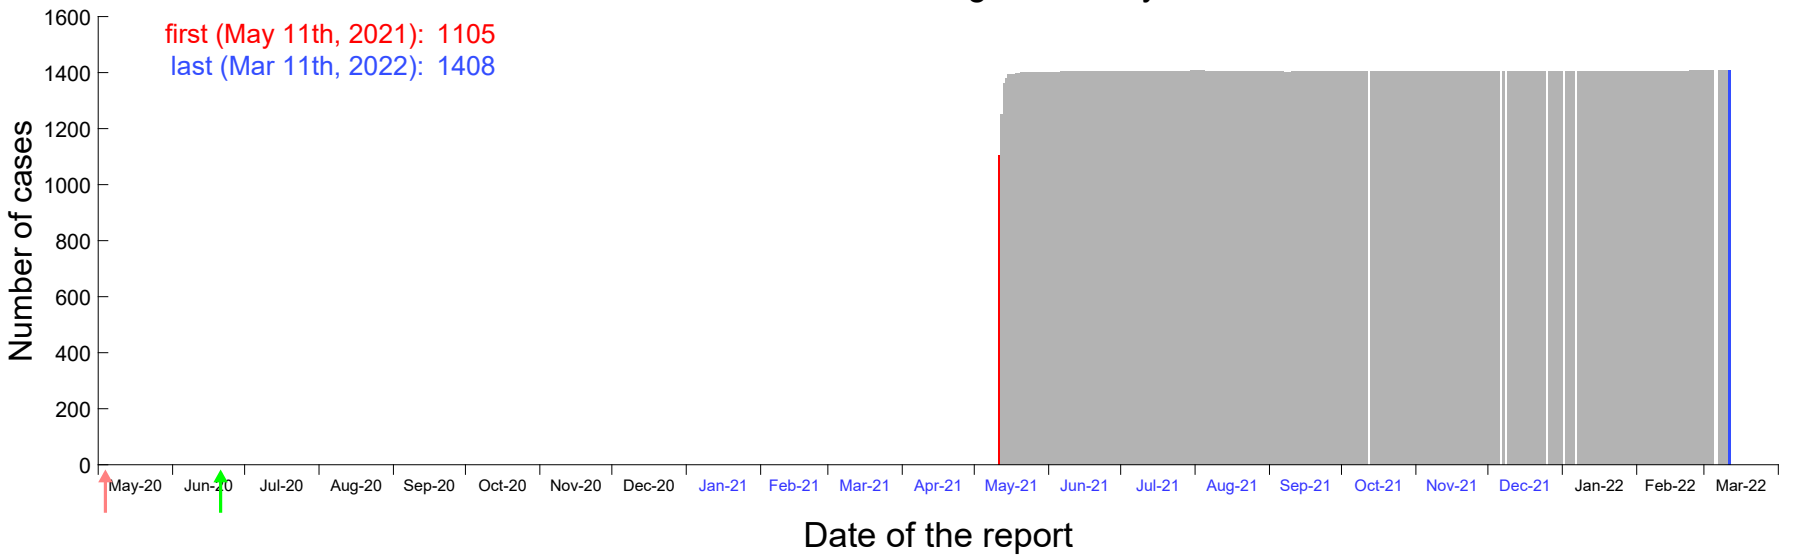

Evolution of the number of cases assigned to May 11th, 2021 in Madrid

Evolution of the number of cases assigned to May 10th, 2021 in Madrid