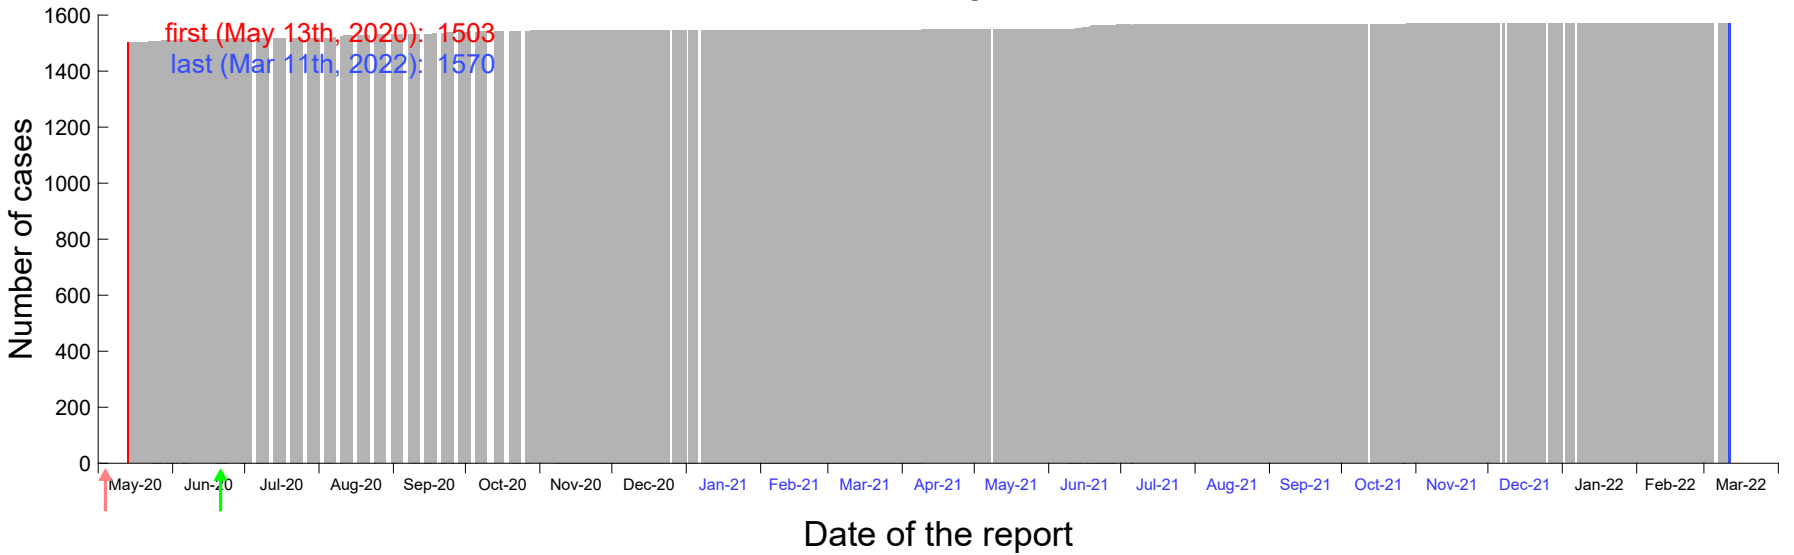

Evolution of the number of cases assigned to Mar 16th, 2020 in Madrid

Evolution of the number of cases assigned to Mar 17th, 2020 in Madrid

Evolution of the number of cases assigned to Mar 18th, 2020 in Madrid

Evolution of the number of cases assigned to Mar 19th, 2020 in Madrid

Evolution of the number of cases assigned to Mar 20th, 2020 in Madrid

Evolution of the number of cases assigned to Mar 21st, 2020 in Madrid

Evolution of the number of cases assigned to Mar 22nd, 2020 in Madrid

Evolution of the number of cases assigned to Mar 23rd, 2020 in Madrid

Evolution of the number of cases assigned to Mar 24th, 2020 in Madrid

Evolution of the number of cases assigned to Mar 25th, 2020 in Madrid

Evolution of the number of cases assigned to Mar 26th, 2020 in Madrid

Evolution of the number of cases assigned to Mar 27th, 2020 in Madrid