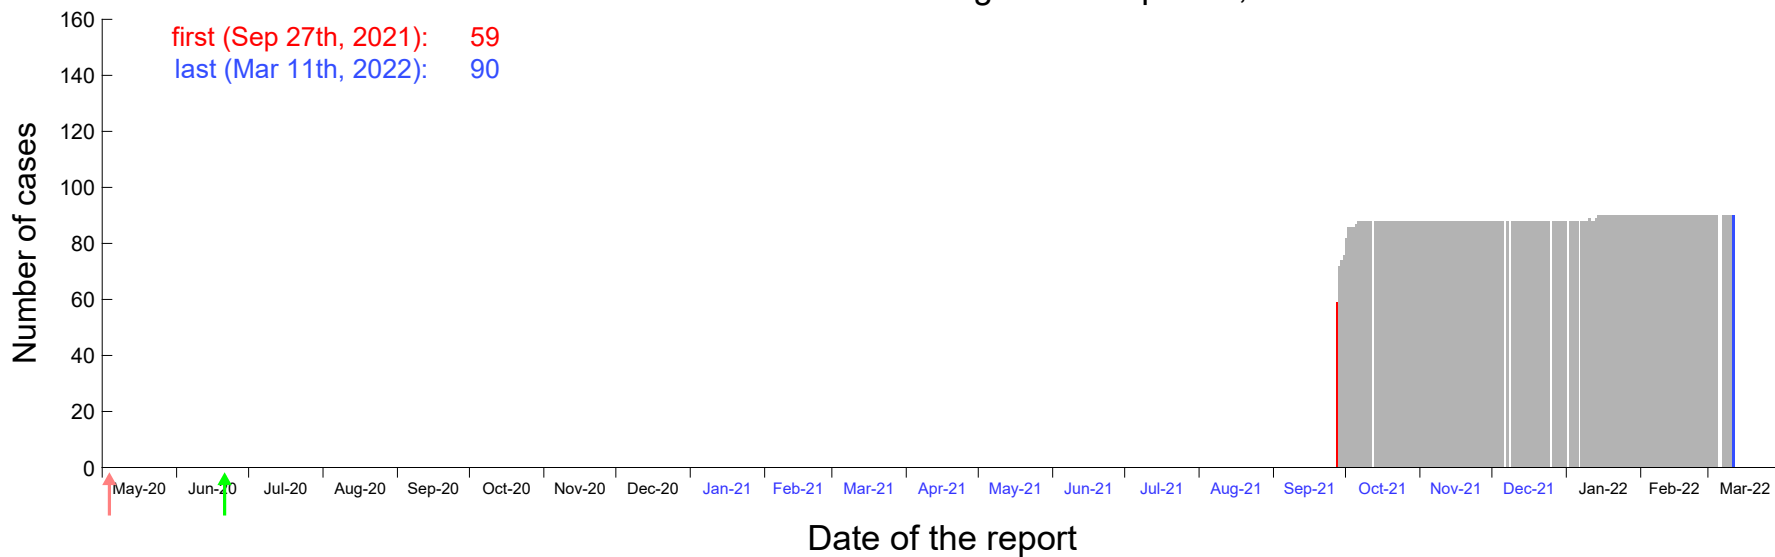

Evolution of the number of cases assigned to Sep 27th, 2021 in Madrid

Evolution of the number of cases assigned to Sep 26th, 2021 in Madrid