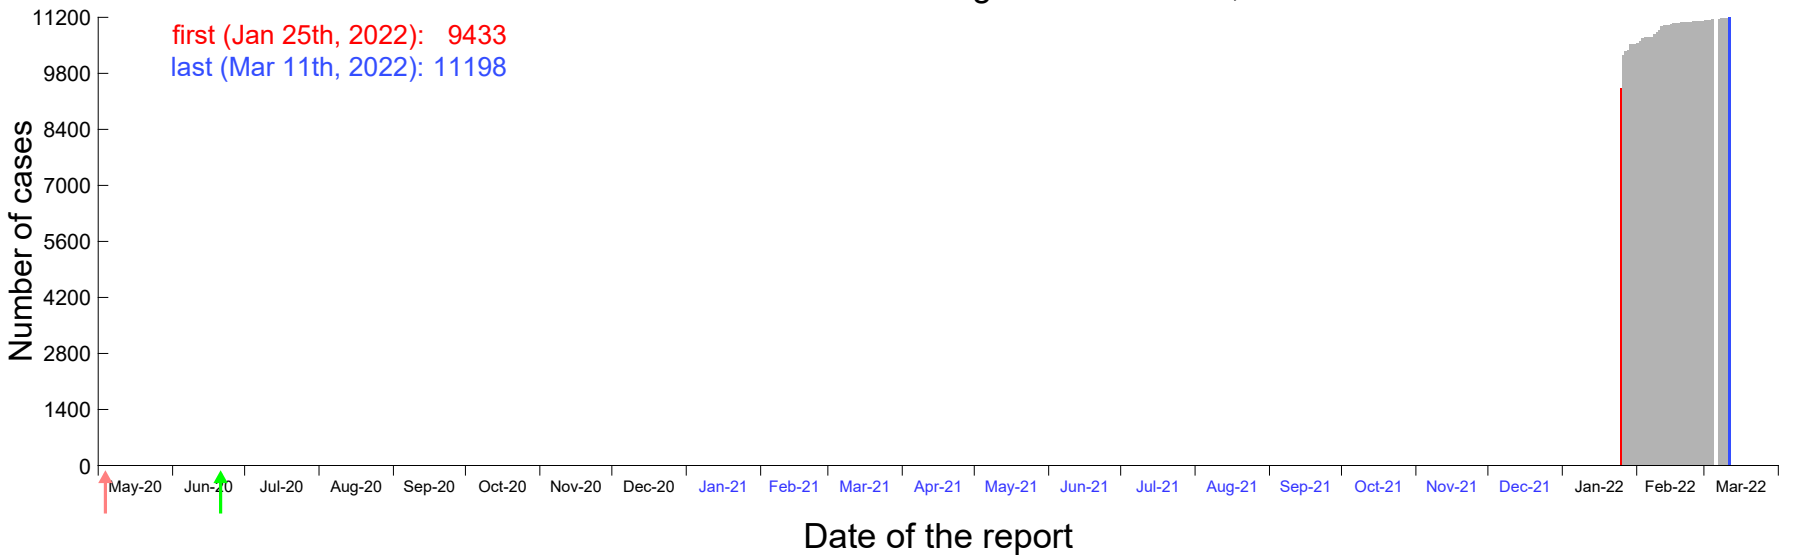

Evolution of the number of cases assigned to Jan 25th, 2022 in Madrid

Evolution of the number of cases assigned to Jan 24th, 2022 in Madrid