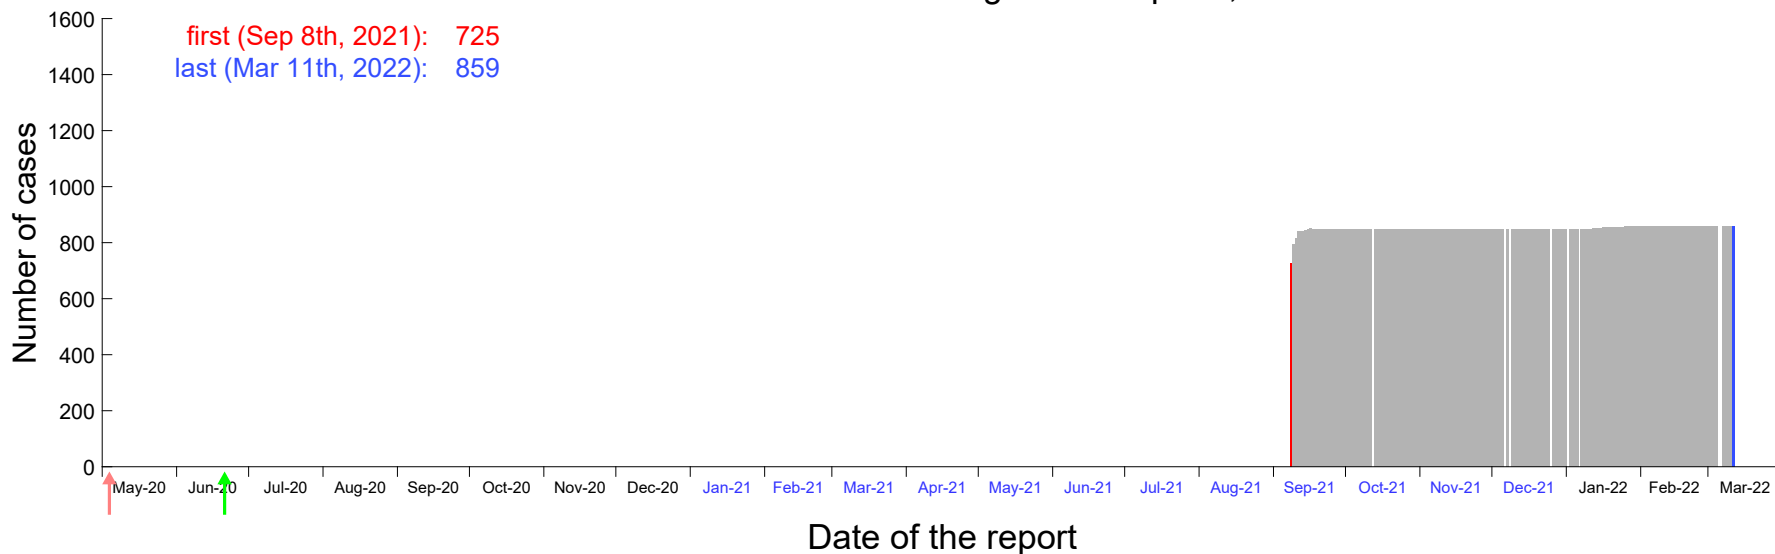

Evolution of the number of cases assigned to Sep 8th, 2021 in Madrid

Evolution of the number of cases assigned to Sep 7th, 2021 in Madrid