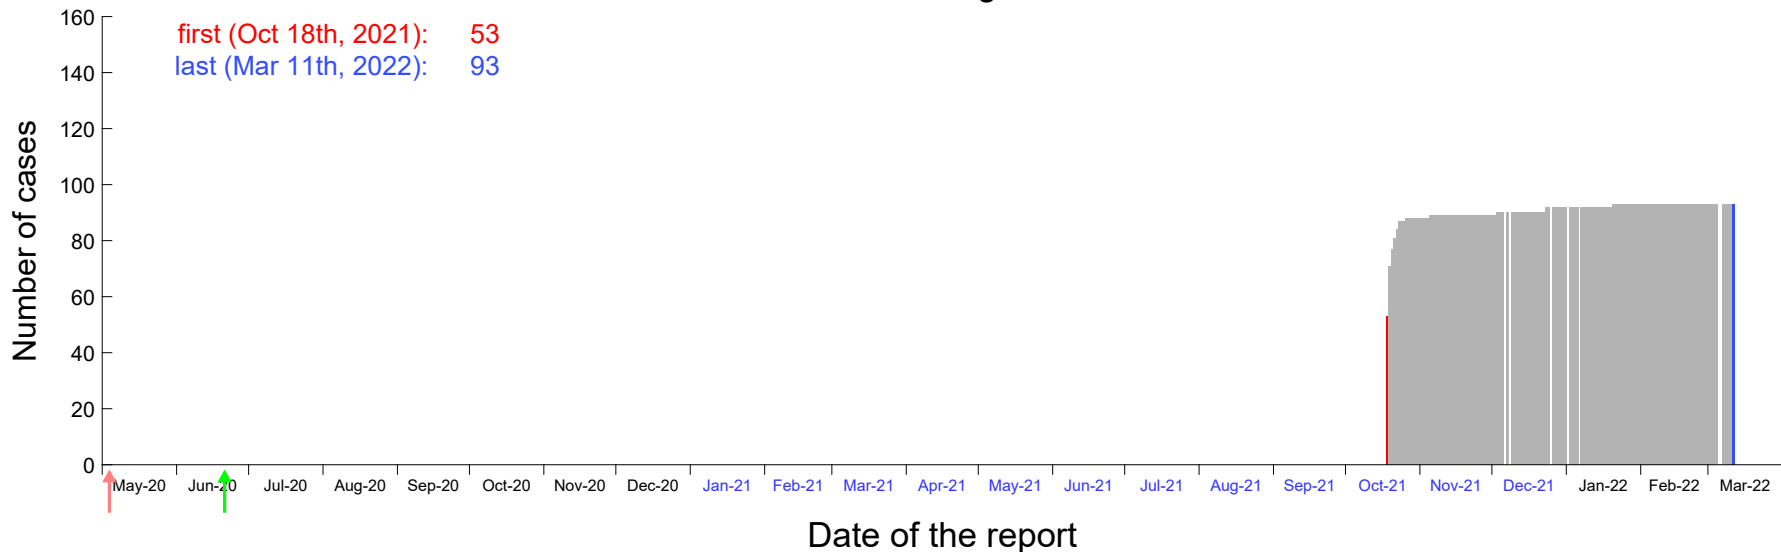

Evolution of the number of cases assigned to Oct 18th, 2021 in Madrid

Evolution of the number of cases assigned to Oct 17th, 2021 in Madrid