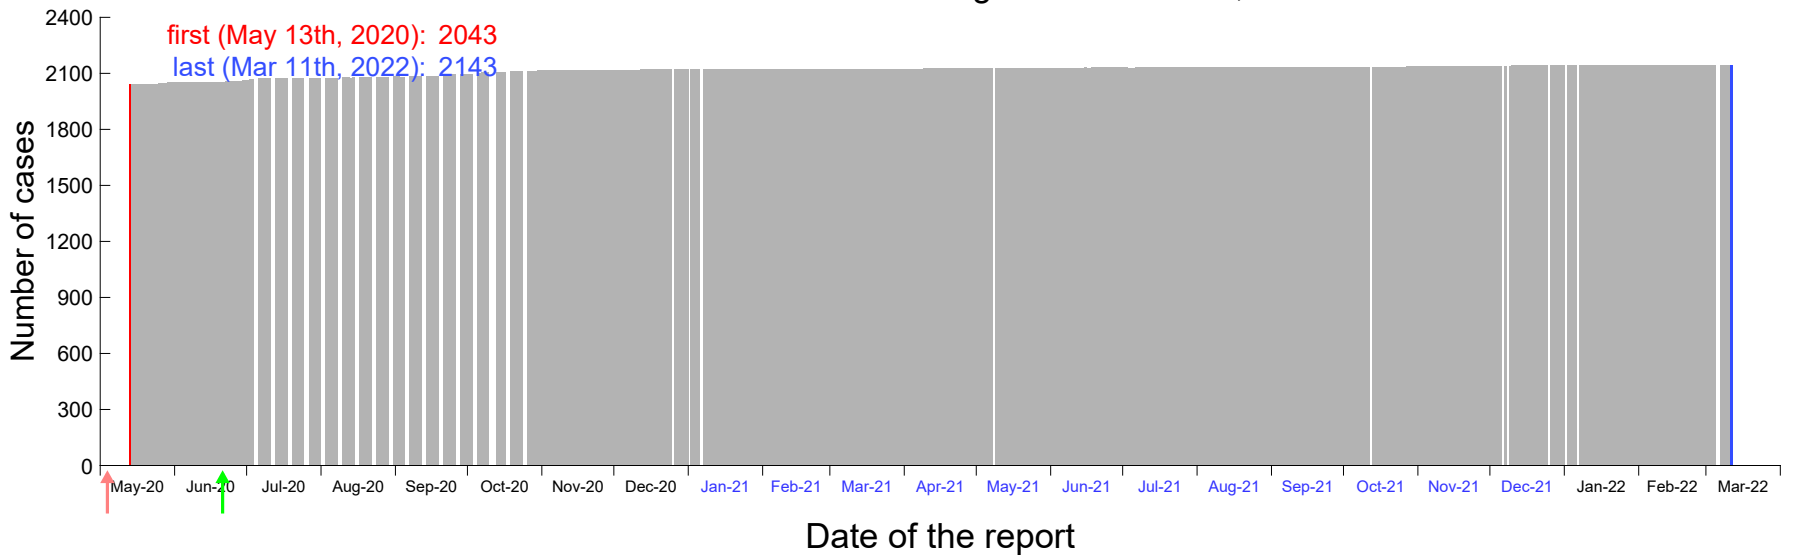

Evolution of the number of cases assigned to Mar 13th, 2020 in Madrid

Evolution of the number of cases assigned to Mar 14th, 2020 in Madrid

Evolution of the number of cases assigned to Mar 15th, 2020 in Madrid

Evolution of the number of cases assigned to Mar 16th, 2020 in Madrid

Evolution of the number of cases assigned to Mar 17th, 2020 in Madrid

Evolution of the number of cases assigned to Mar 18th, 2020 in Madrid

Evolution of the number of cases assigned to Mar 19th, 2020 in Madrid

Evolution of the number of cases assigned to Mar 20th, 2020 in Madrid

Evolution of the number of cases assigned to Mar 21st, 2020 in Madrid

Evolution of the number of cases assigned to Mar 22nd, 2020 in Madrid

Evolution of the number of cases assigned to Mar 23rd, 2020 in Madrid

Evolution of the number of cases assigned to Mar 24th, 2020 in Madrid