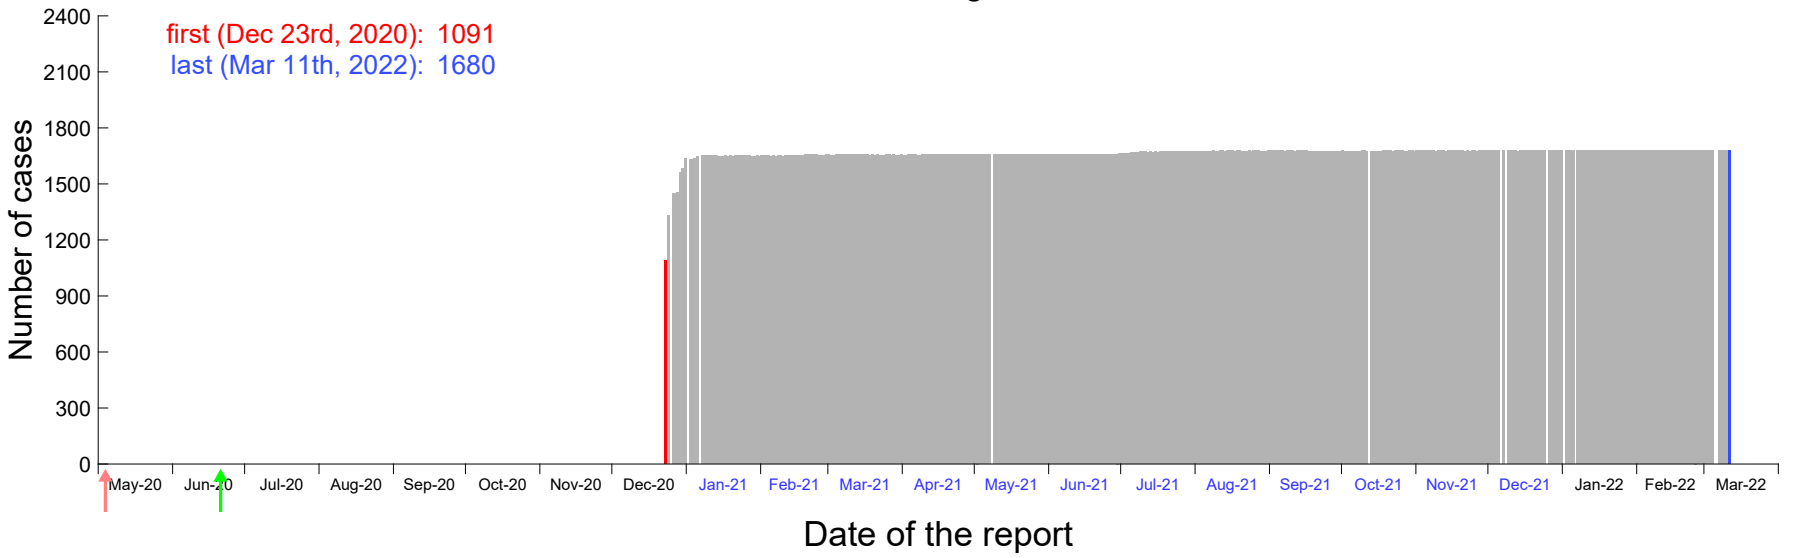

Evolution of the number of cases assigned to Dec 23rd, 2020 in Madrid

Evolution of the number of cases assigned to Dec 22nd, 2020 in Madrid