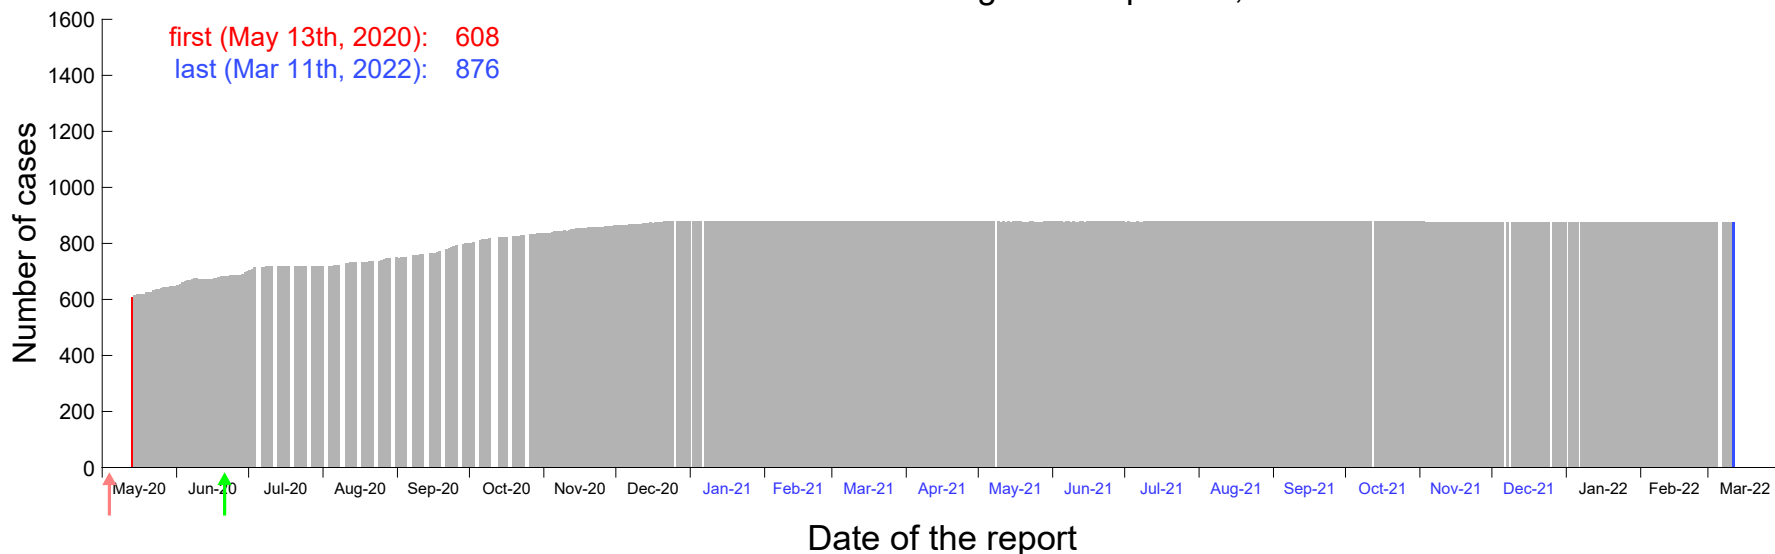

Evolution of the number of cases assigned to Apr 12th, 2020 in Madrid

Evolution of the number of cases assigned to Apr 13th, 2020 in Madrid

Evolution of the number of cases assigned to Apr 14th, 2020 in Madrid

Evolution of the number of cases assigned to Apr 15th, 2020 in Madrid

Evolution of the number of cases assigned to Apr 16th, 2020 in Madrid

Evolution of the number of cases assigned to Apr 17th, 2020 in Madrid

Evolution of the number of cases assigned to Apr 18th, 2020 in Madrid

Evolution of the number of cases assigned to Apr 19th, 2020 in Madrid

Evolution of the number of cases assigned to Apr 20th, 2020 in Madrid