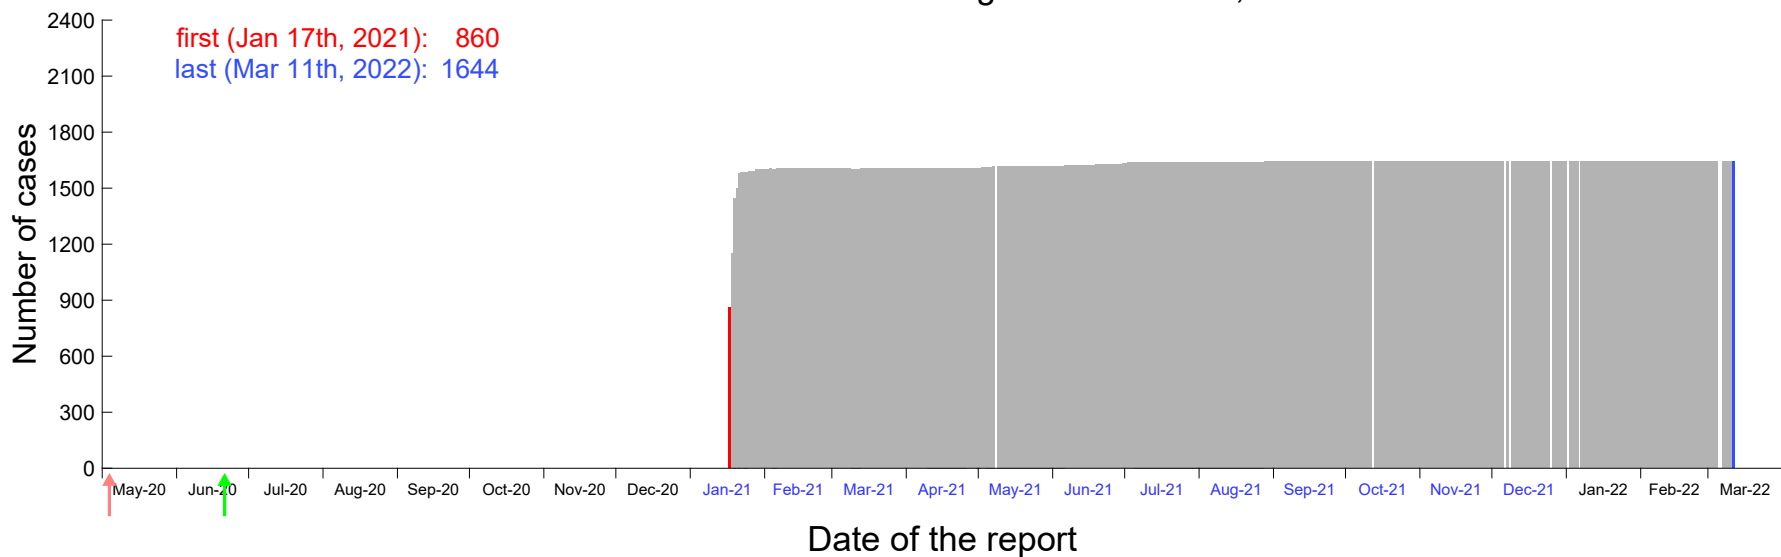

Evolution of the number of cases assigned to Jan 17th, 2021 in Madrid

Evolution of the number of cases assigned to Jan 16th, 2021 in Madrid