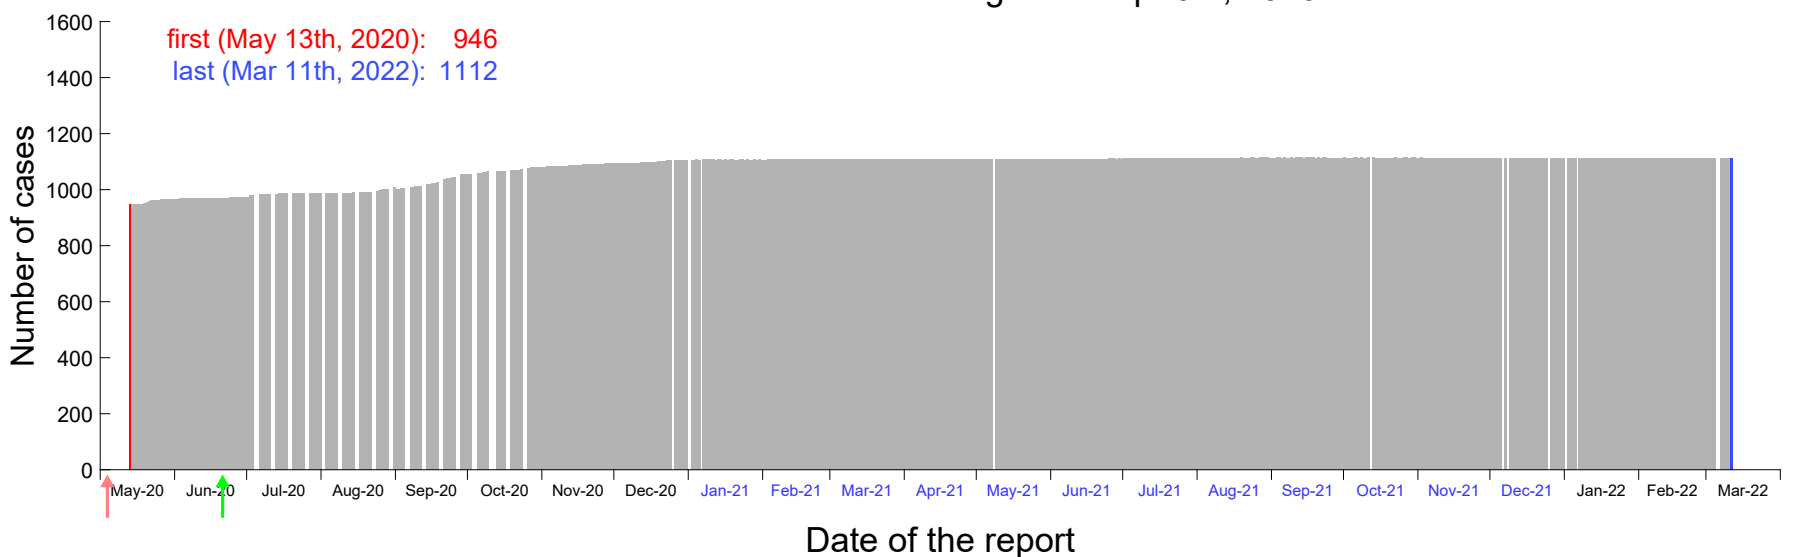

Evolution of the number of cases assigned to Apr 3rd, 2020 in Madrid

Evolution of the number of cases assigned to Apr 4th, 2020 in Madrid

Evolution of the number of cases assigned to Apr 5th, 2020 in Madrid

Evolution of the number of cases assigned to Apr 6th, 2020 in Madrid

Evolution of the number of cases assigned to Apr 7th, 2020 in Madrid

Evolution of the number of cases assigned to Apr 8th, 2020 in Madrid

Evolution of the number of cases assigned to Apr 9th, 2020 in Madrid

Evolution of the number of cases assigned to Apr 10th, 2020 in Madrid

Evolution of the number of cases assigned to Apr 11th, 2020 in Madrid