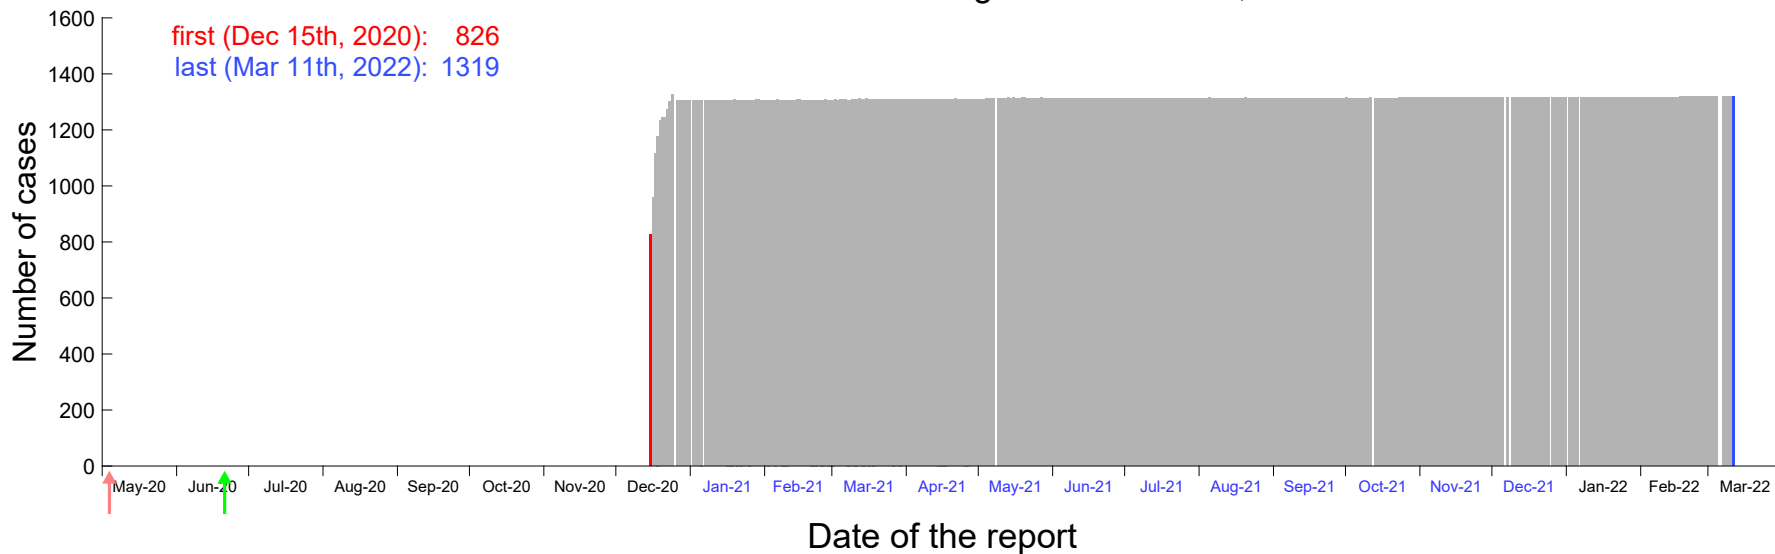

Evolution of the number of cases assigned to Dec 15th, 2020 in Madrid

Evolution of the number of cases assigned to Dec 14th, 2020 in Madrid