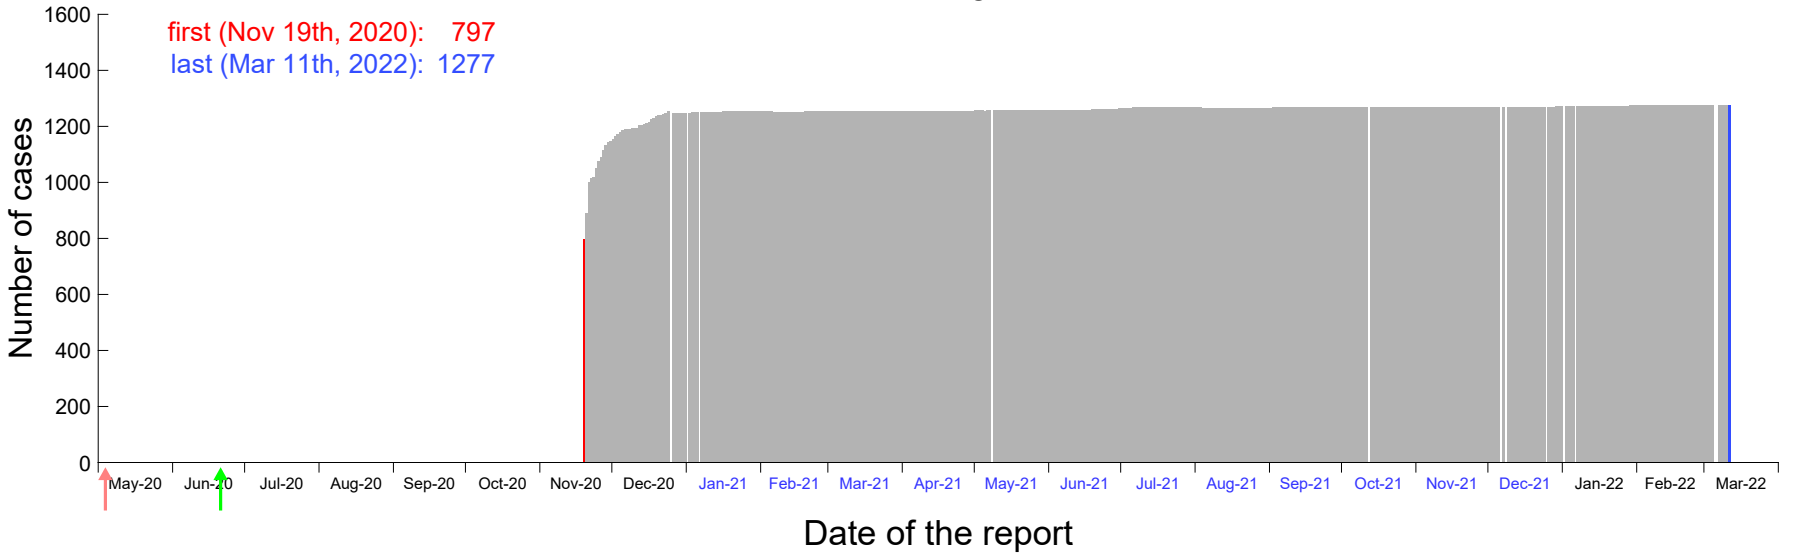

Evolution of the number of cases assigned to Nov 19th, 2020 in Madrid

Evolution of the number of cases assigned to Nov 18th, 2020 in Madrid