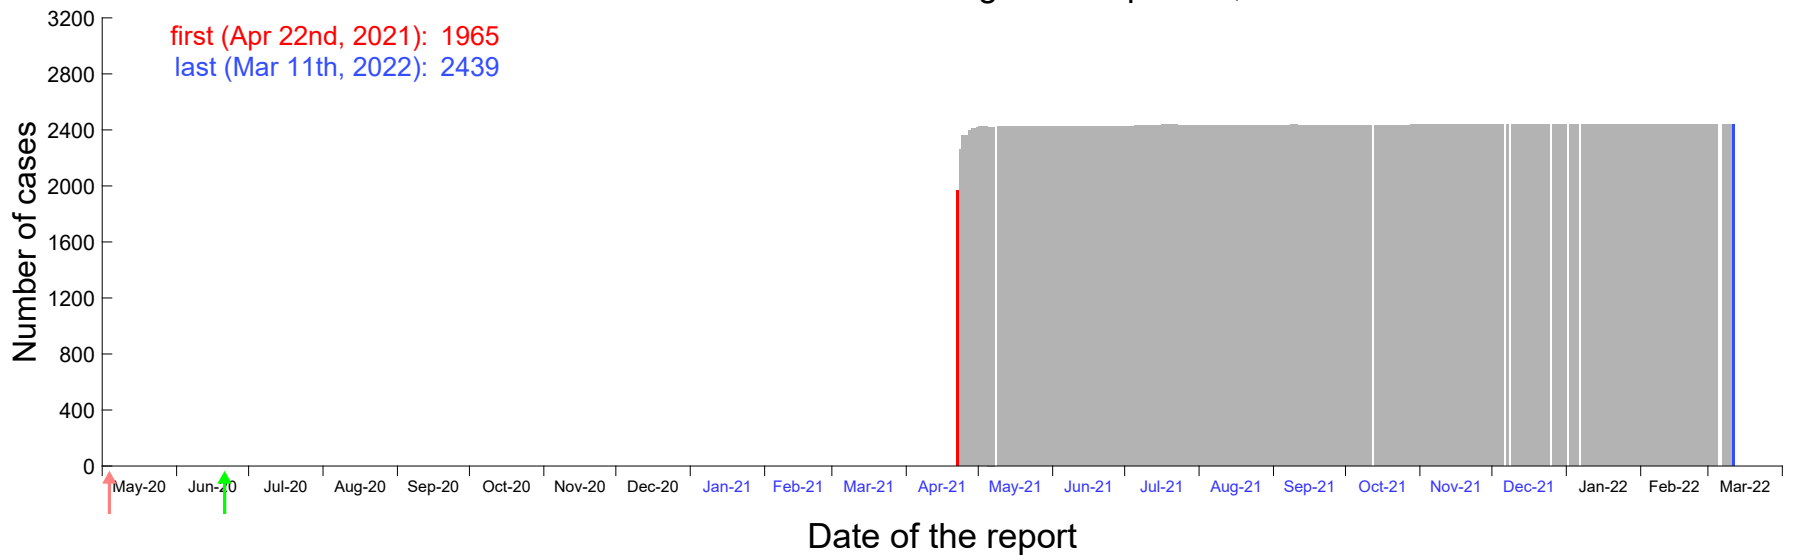

Evolution of the number of cases assigned to Apr 22nd, 2021 in Madrid

Evolution of the number of cases assigned to Apr 21st, 2021 in Madrid