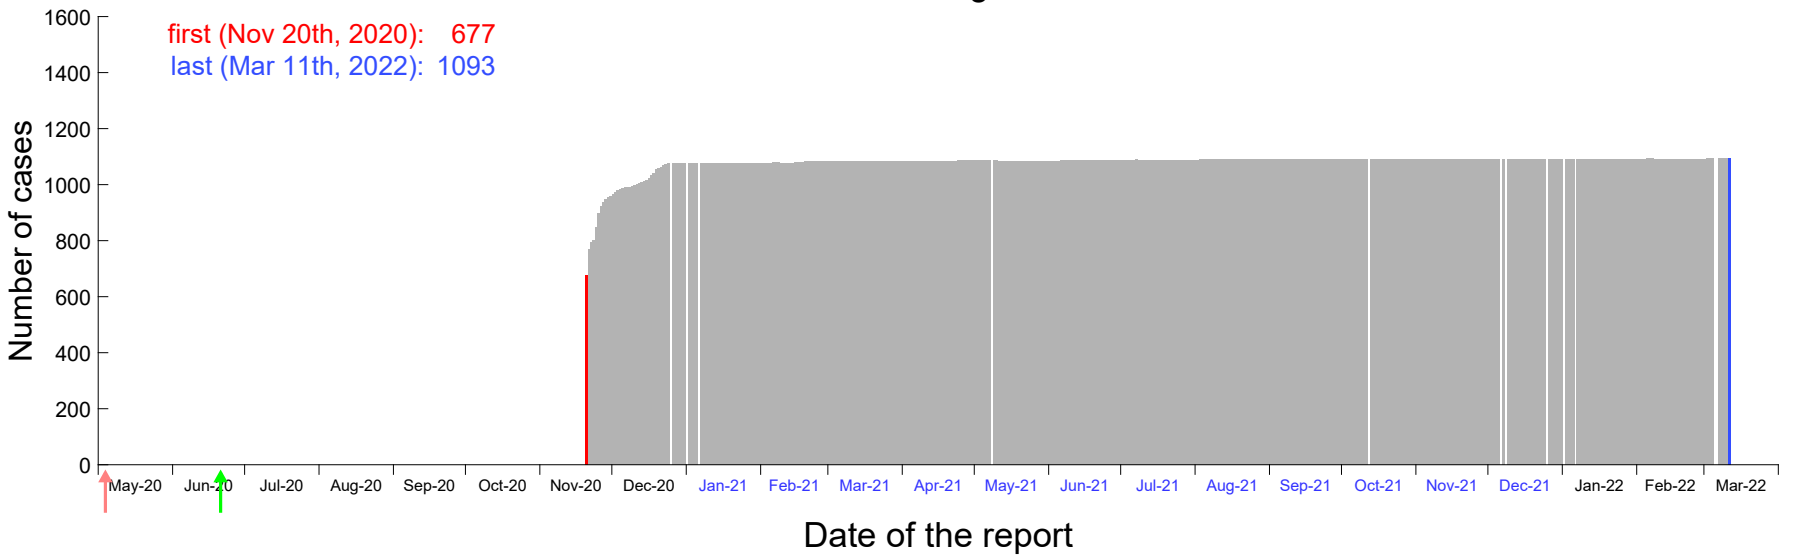

Evolution of the number of cases assigned to Nov 20th, 2020 in Madrid

Evolution of the number of cases assigned to Nov 19th, 2020 in Madrid