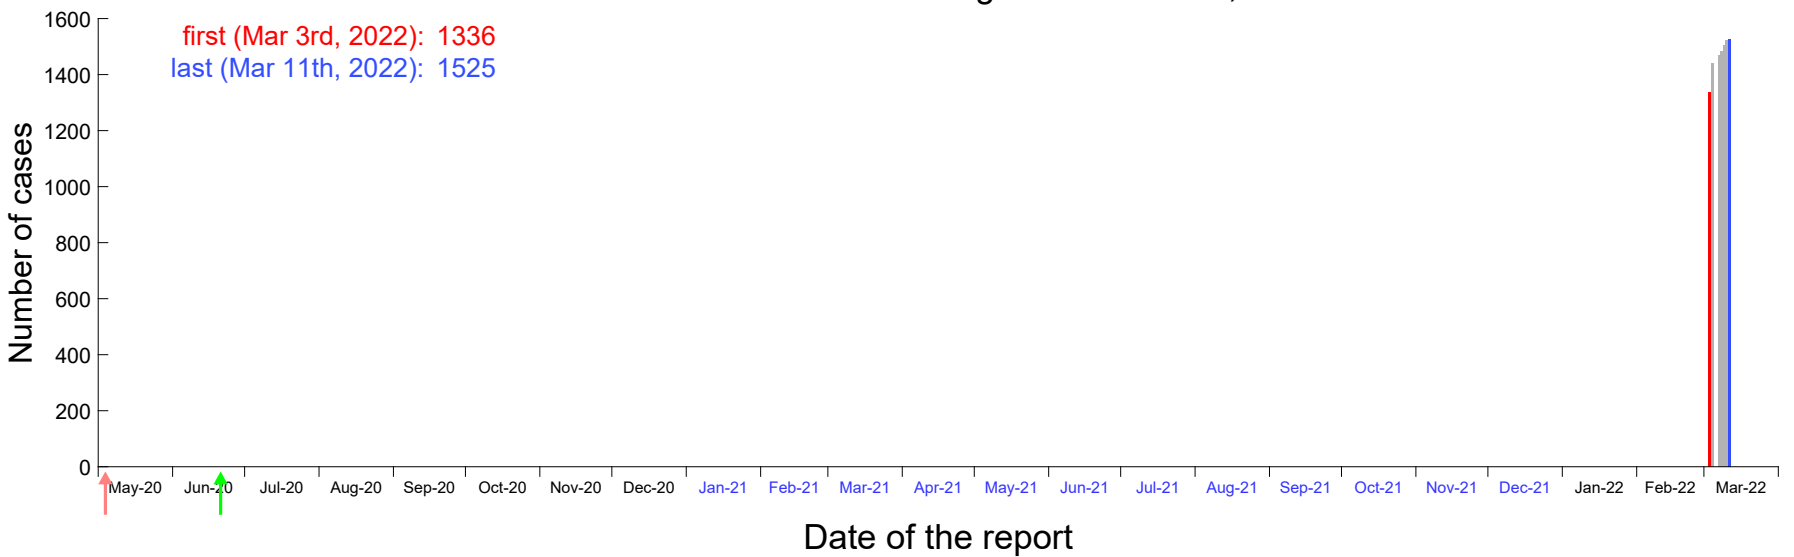

Evolution of the number of cases assigned to Mar 3rd, 2022 in Madrid

Evolution of the number of cases assigned to Mar 2nd, 2022 in Madrid