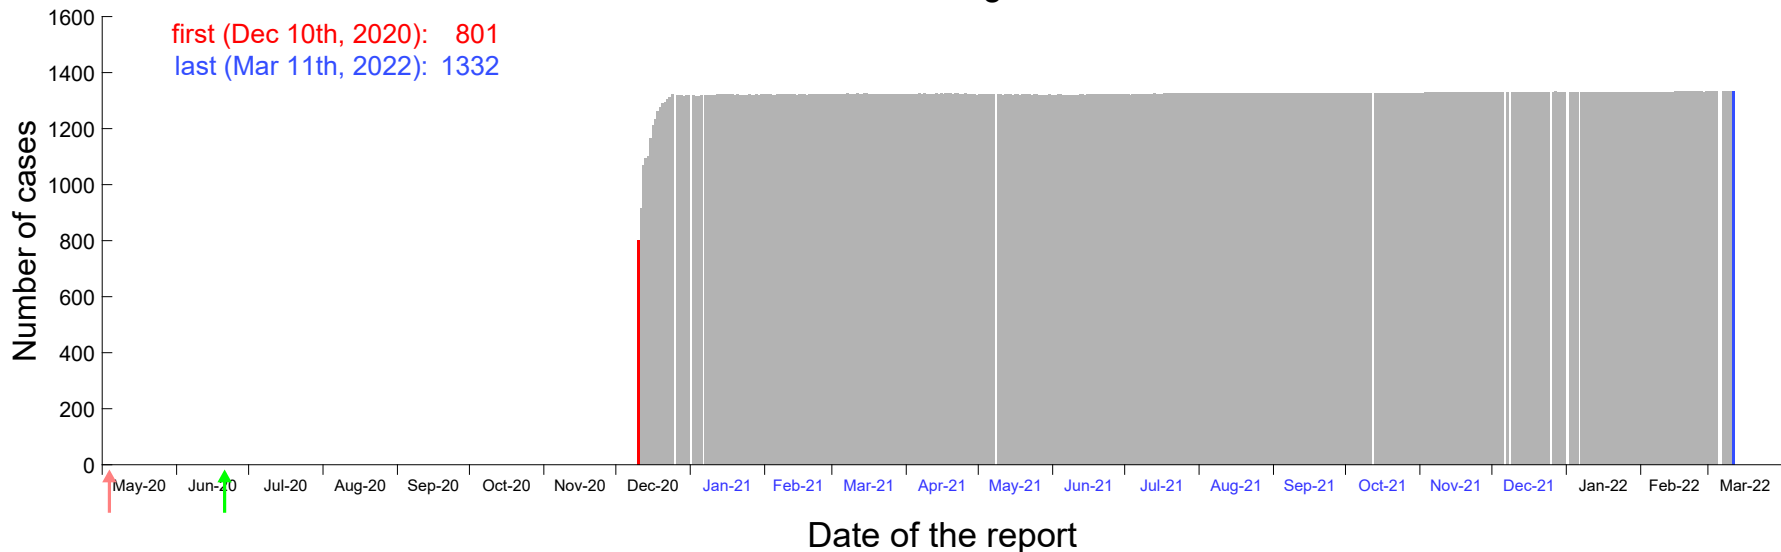

Evolution of the number of cases assigned to Dec 10th, 2020 in Madrid

Evolution of the number of cases assigned to Dec 9th, 2020 in Madrid