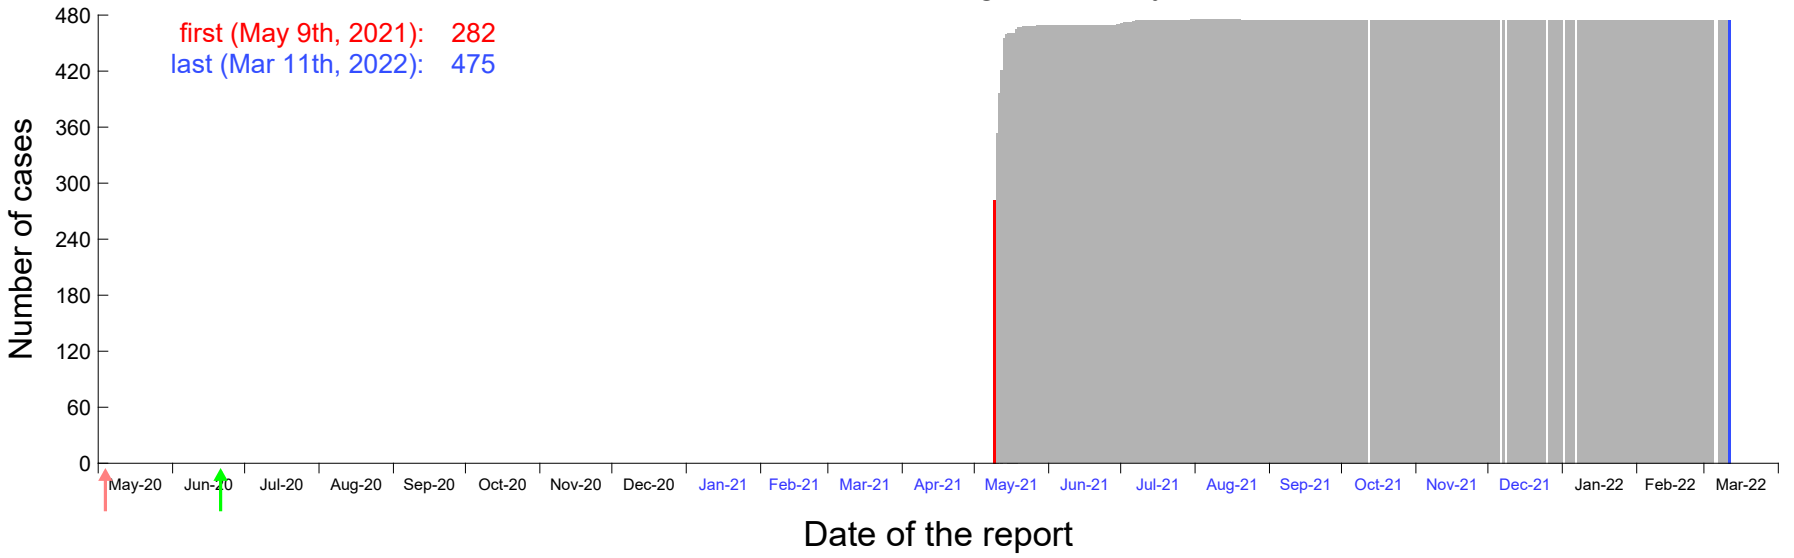

Evolution of the number of cases assigned to May 9th, 2021 in Madrid

Evolution of the number of cases assigned to May 8th, 2021 in Madrid