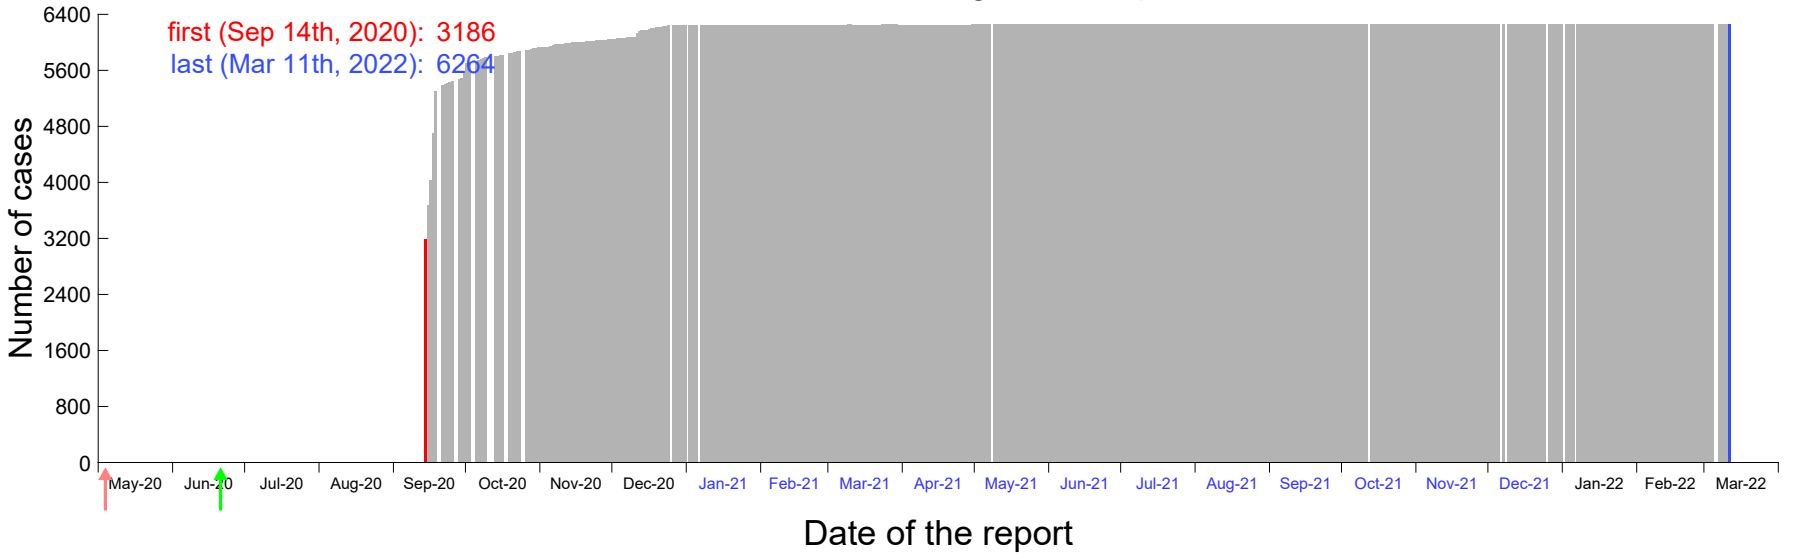

Evolution of the number of cases assigned to Sep 12th, 2020 in Madrid

Evolution of the number of cases assigned to Sep 11th, 2020 in Madrid