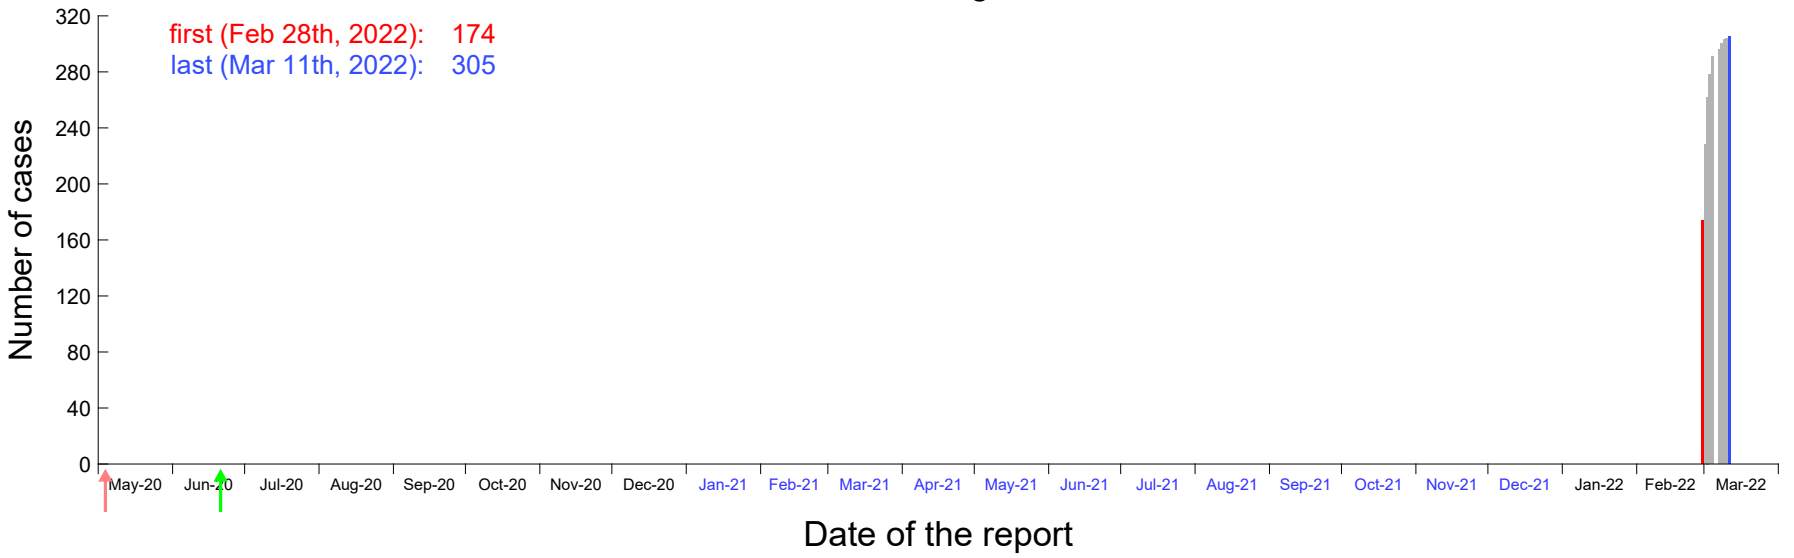

Evolution of the number of cases assigned to Feb 28th, 2022 in Madrid

Evolution of the number of cases assigned to Feb 27th, 2022 in Madrid