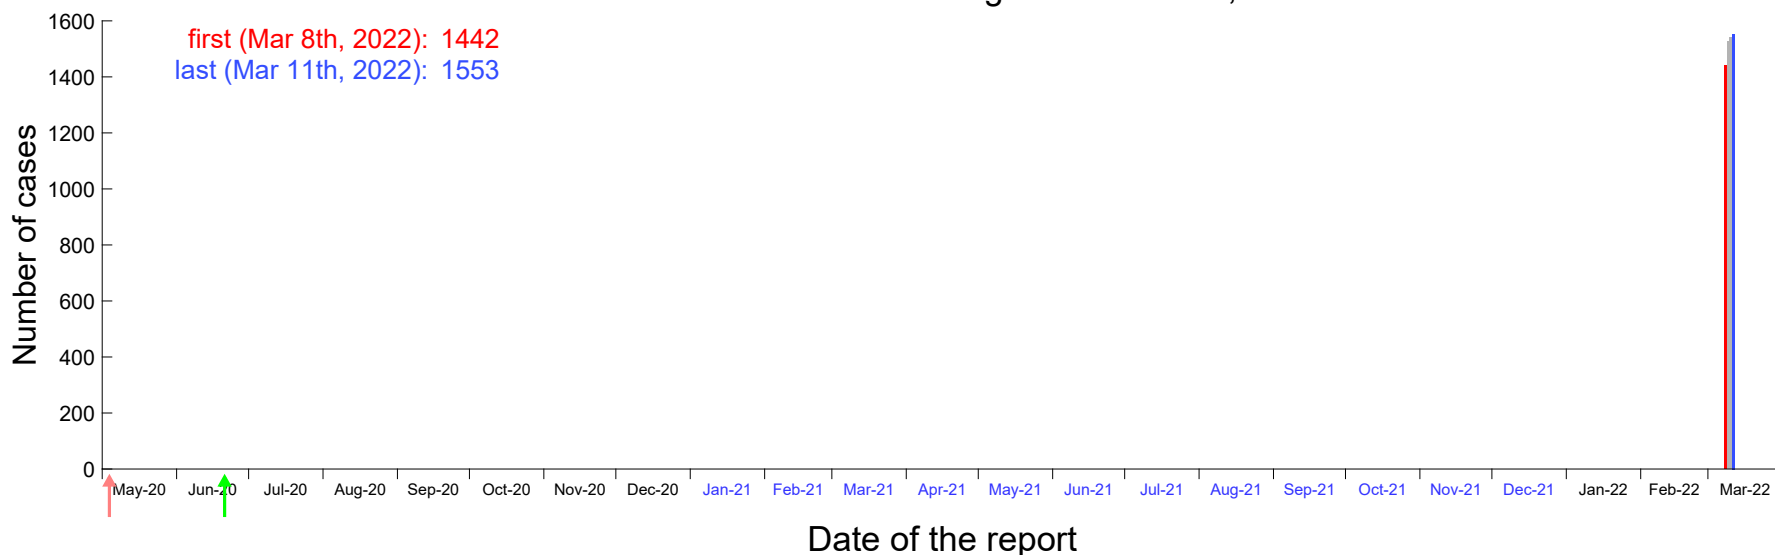

Evolution of the number of cases assigned to Mar 8th, 2022 in Madrid

Evolution of the number of cases assigned to Mar 7th, 2022 in Madrid