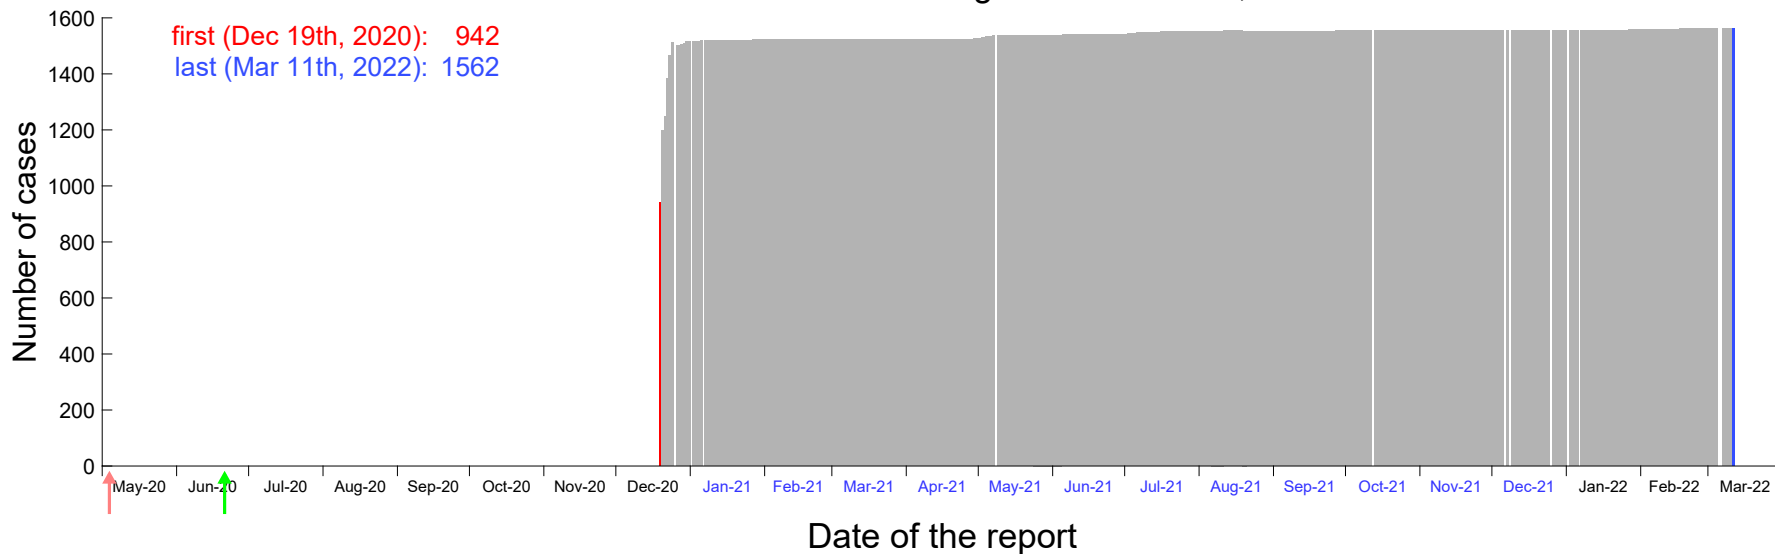

Evolution of the number of cases assigned to Dec 19th, 2020 in Madrid

Evolution of the number of cases assigned to Dec 18th, 2020 in Madrid