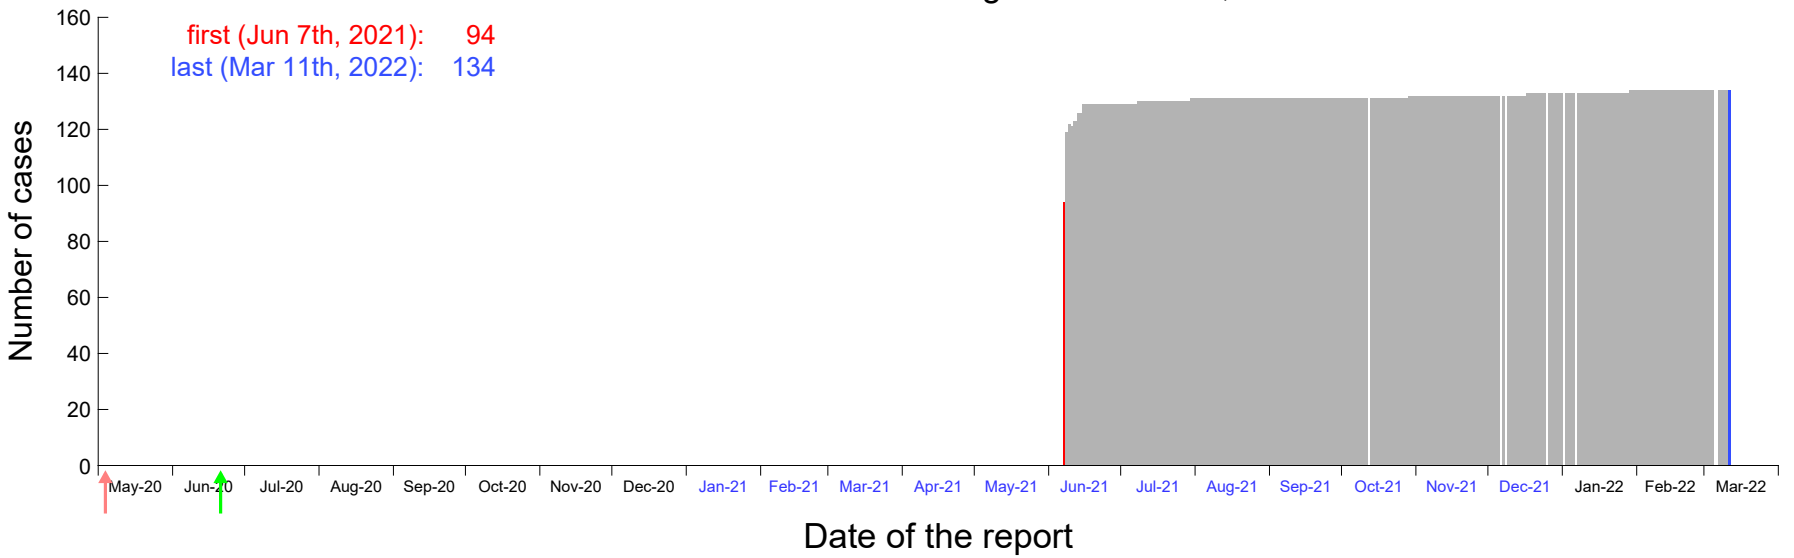

Evolution of the number of cases assigned to Jun 7th, 2021 in Madrid

Evolution of the number of cases assigned to Jun 6th, 2021 in Madrid