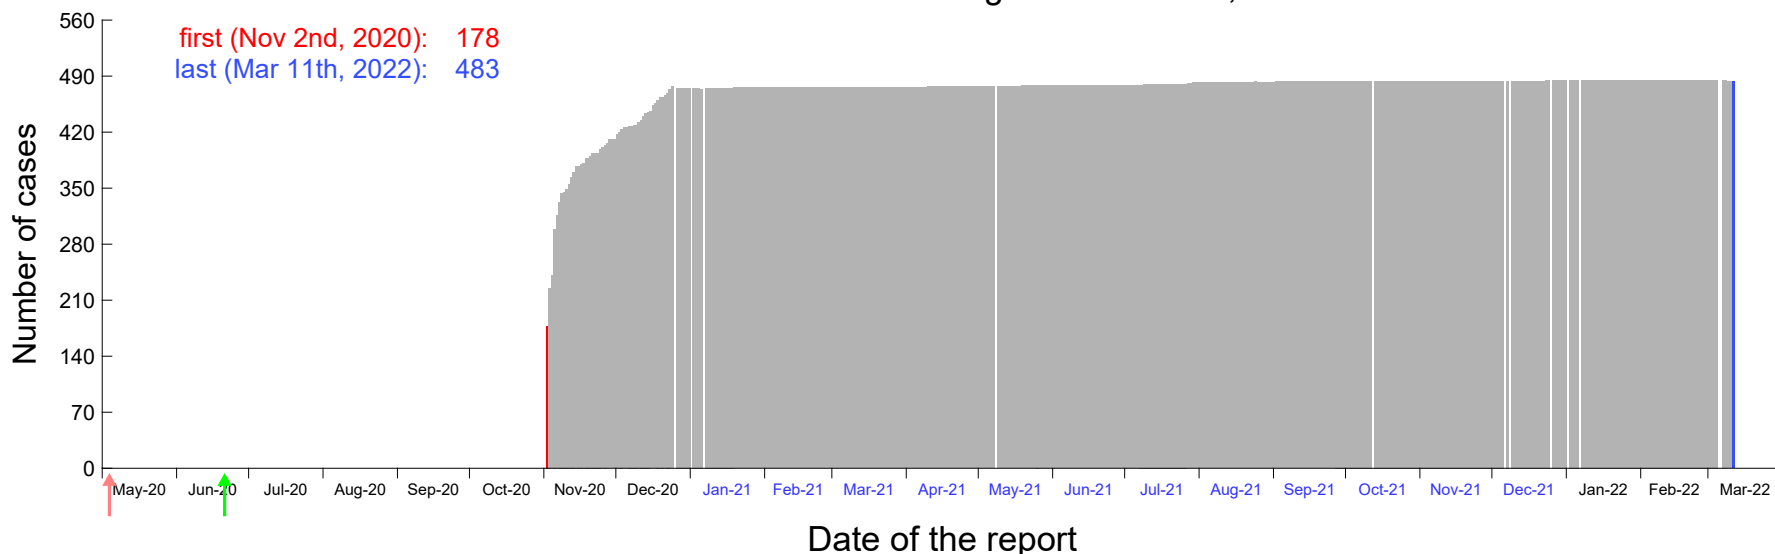

Evolution of the number of cases assigned to Nov 2nd, 2020 in Madrid

Evolution of the number of cases assigned to Nov 1st, 2020 in Madrid