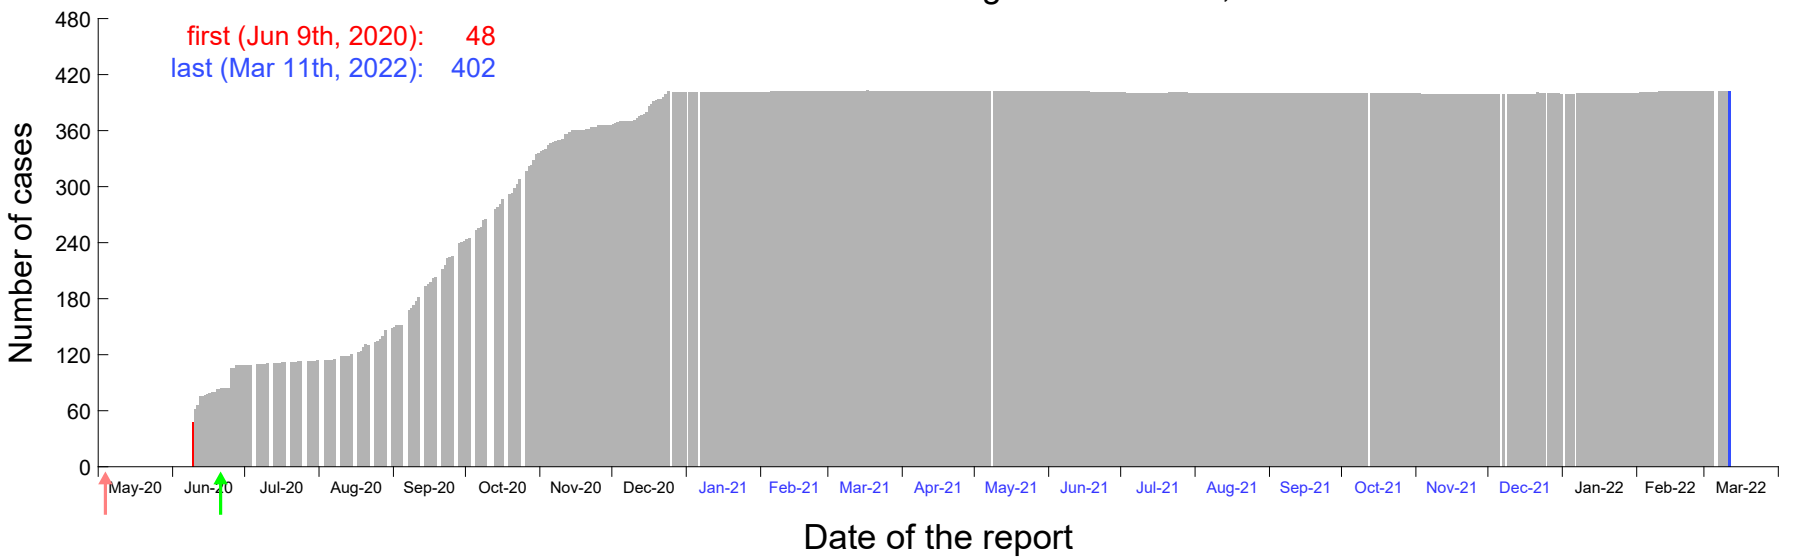

Evolution of the number of cases assigned to Jun 2nd, 2020 in Madrid

Evolution of the number of cases assigned to Jun 3rd, 2020 in Madrid

Evolution of the number of cases assigned to Jun 4th, 2020 in Madrid

Evolution of the number of cases assigned to Jun 5th, 2020 in Madrid

Evolution of the number of cases assigned to Jun 6th, 2020 in Madrid

Evolution of the number of cases assigned to Jun 7th, 2020 in Madrid

Evolution of the number of cases assigned to Jun 8th, 2020 in Madrid

Evolution of the number of cases assigned to Jun 9th, 2020 in Madrid

Evolution of the number of cases assigned to Jun 10th, 2020 in Madrid