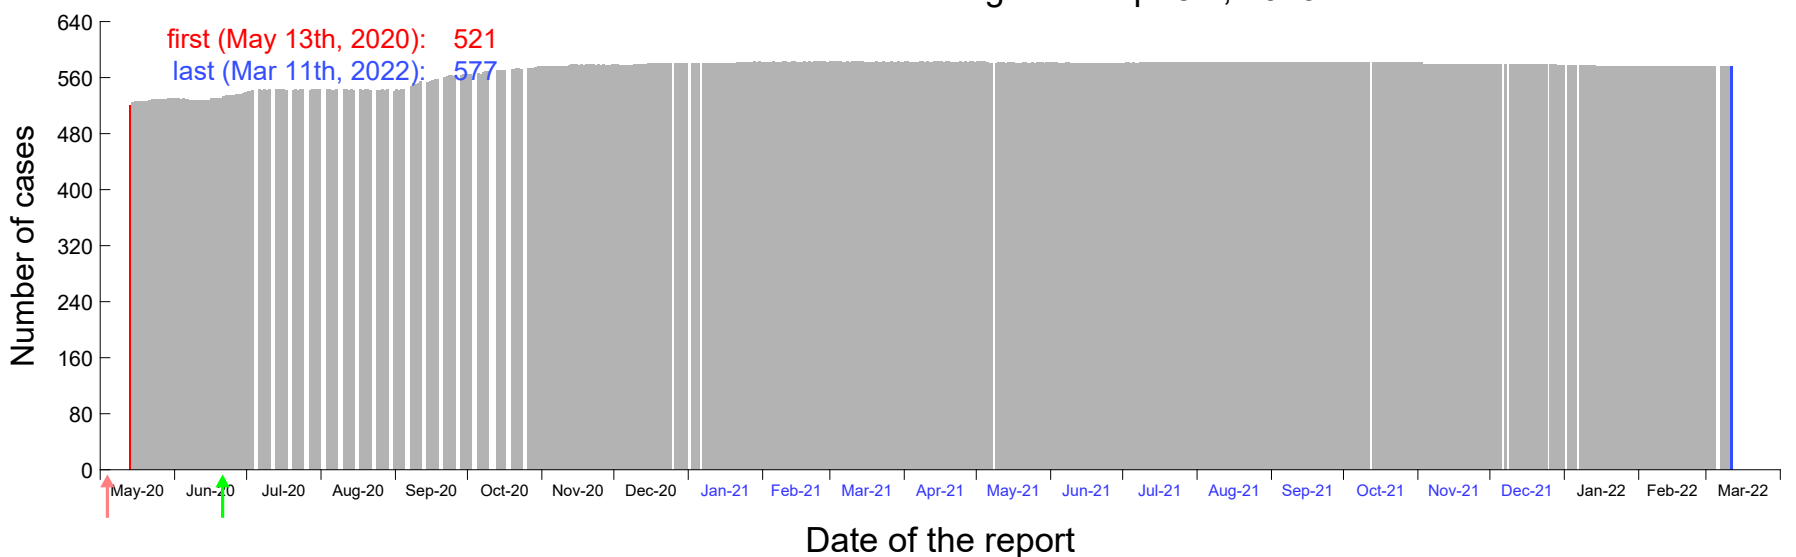

Evolution of the number of cases assigned to Mar 28th, 2020 in Madrid

Evolution of the number of cases assigned to Mar 29th, 2020 in Madrid

Evolution of the number of cases assigned to Mar 30th, 2020 in Madrid

Evolution of the number of cases assigned to Mar 31st, 2020 in Madrid

Evolution of the number of cases assigned to Apr 1st, 2020 in Madrid

Evolution of the number of cases assigned to Apr 2nd, 2020 in Madrid

Evolution of the number of cases assigned to Apr 3rd, 2020 in Madrid

Evolution of the number of cases assigned to Apr 4th, 2020 in Madrid

Evolution of the number of cases assigned to Apr 5th, 2020 in Madrid