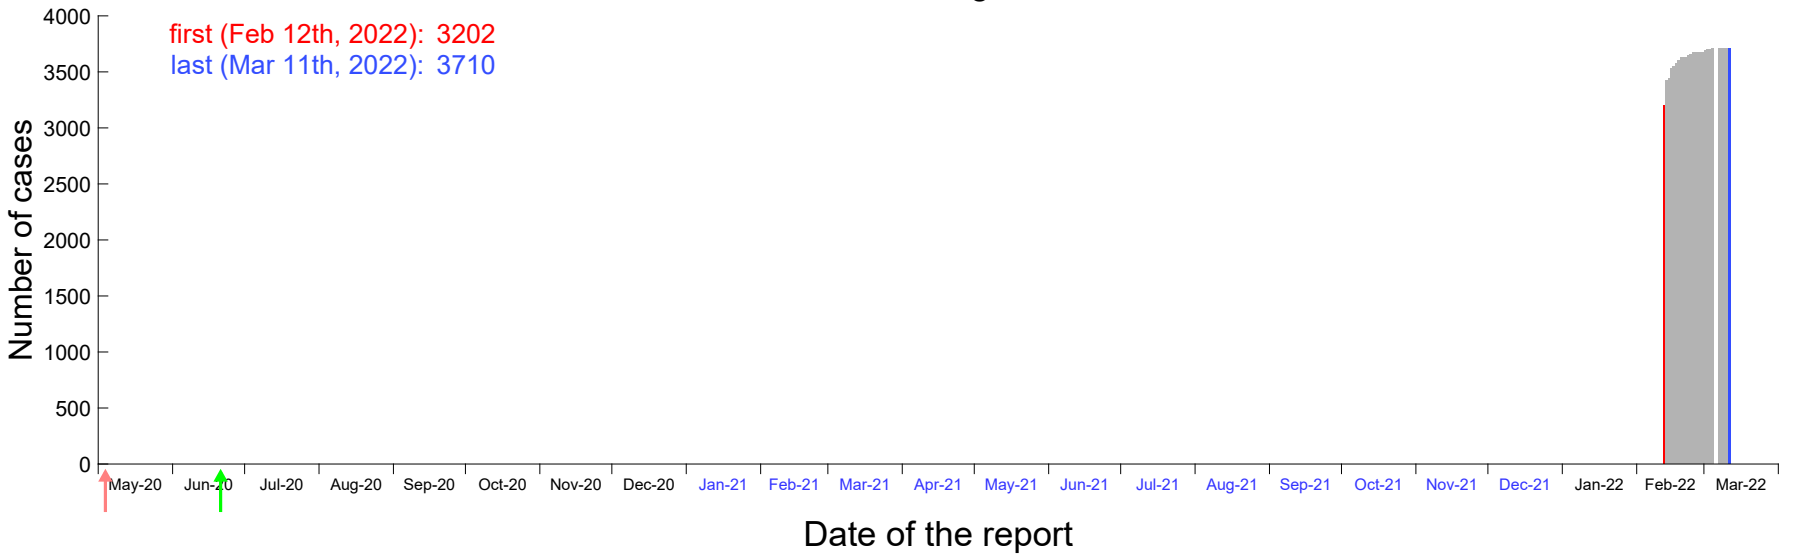

Evolution of the number of cases assigned to Feb 12th, 2022 in Madrid

Evolution of the number of cases assigned to Feb 11th, 2022 in Madrid