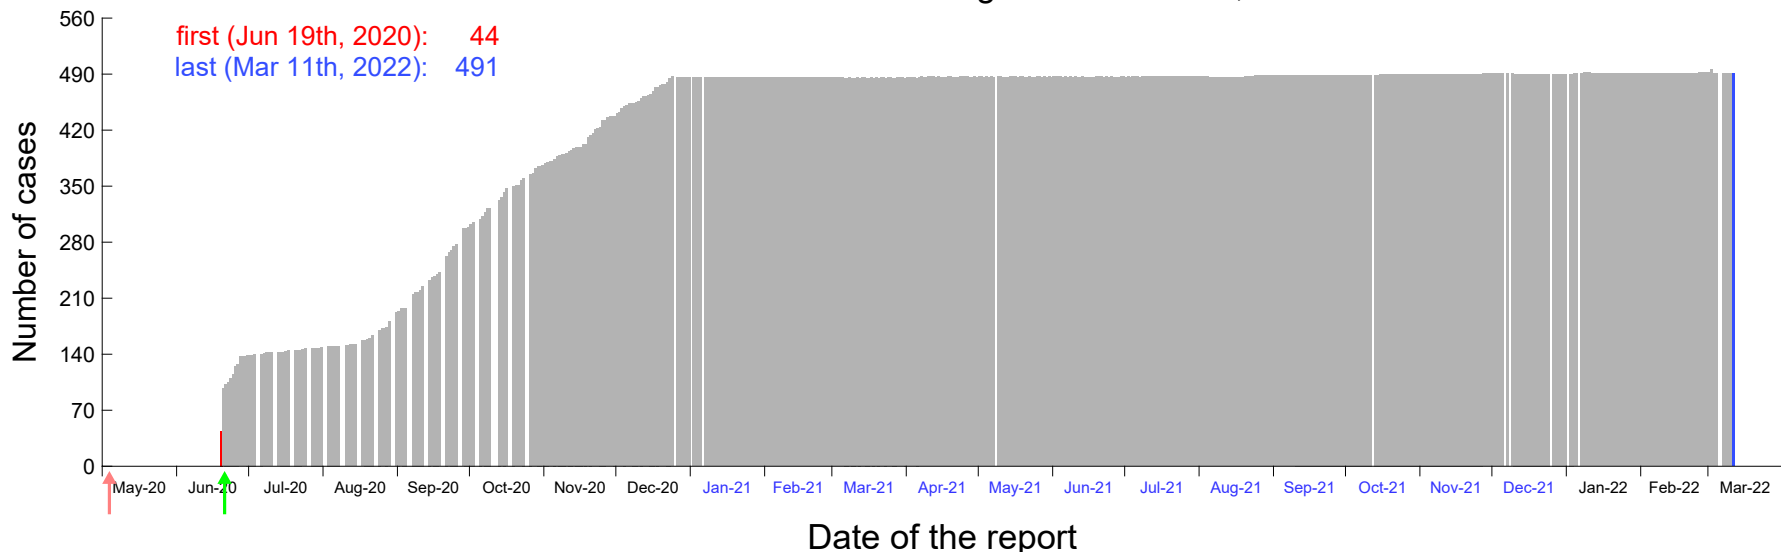

Evolution of the number of cases assigned to Jun 11th, 2020 in Madrid

Evolution of the number of cases assigned to Jun 12th, 2020 in Madrid

Evolution of the number of cases assigned to Jun 13th, 2020 in Madrid

Evolution of the number of cases assigned to Jun 14th, 2020 in Madrid

Evolution of the number of cases assigned to Jun 15th, 2020 in Madrid

Evolution of the number of cases assigned to Jun 16th, 2020 in Madrid

Evolution of the number of cases assigned to Jun 17th, 2020 in Madrid

Evolution of the number of cases assigned to Jun 18th, 2020 in Madrid

Evolution of the number of cases assigned to Jun 19th, 2020 in Madrid