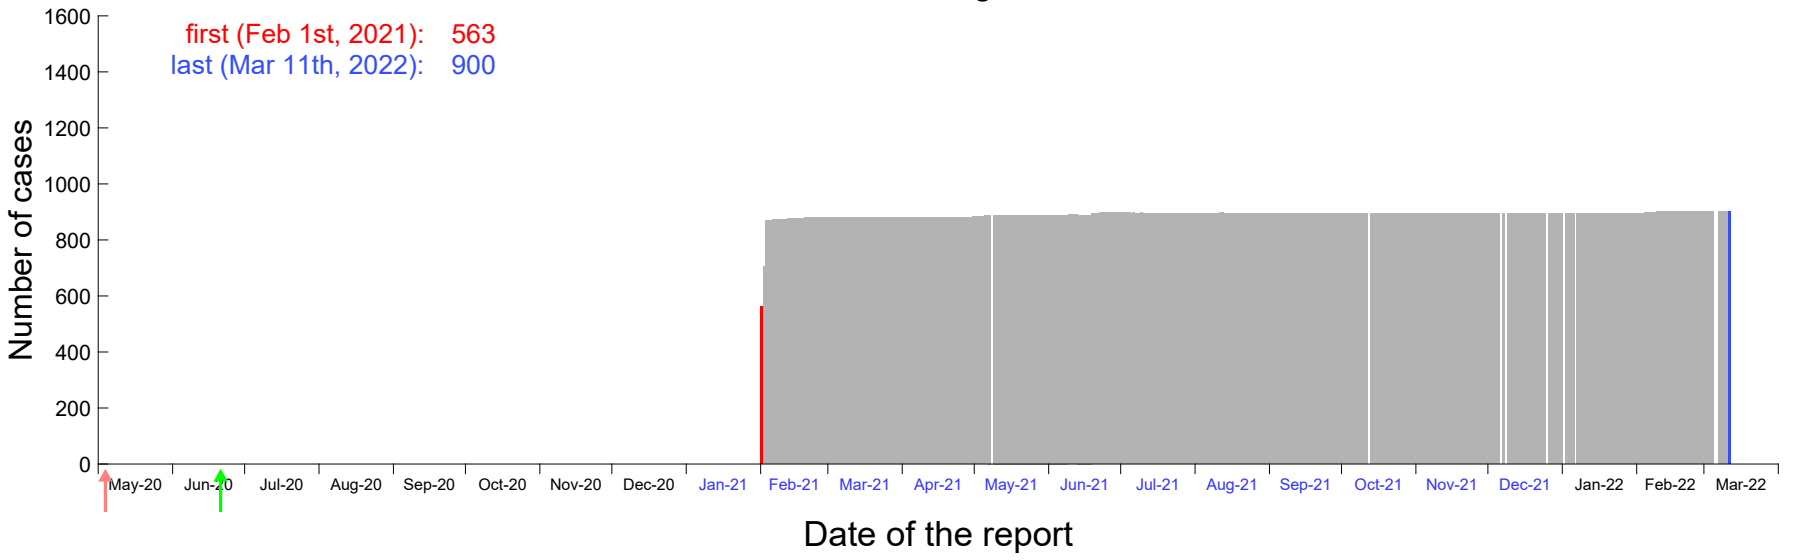

Evolution of the number of cases assigned to Feb 1st, 2021 in Madrid

Evolution of the number of cases assigned to Jan 31st, 2021 in Madrid