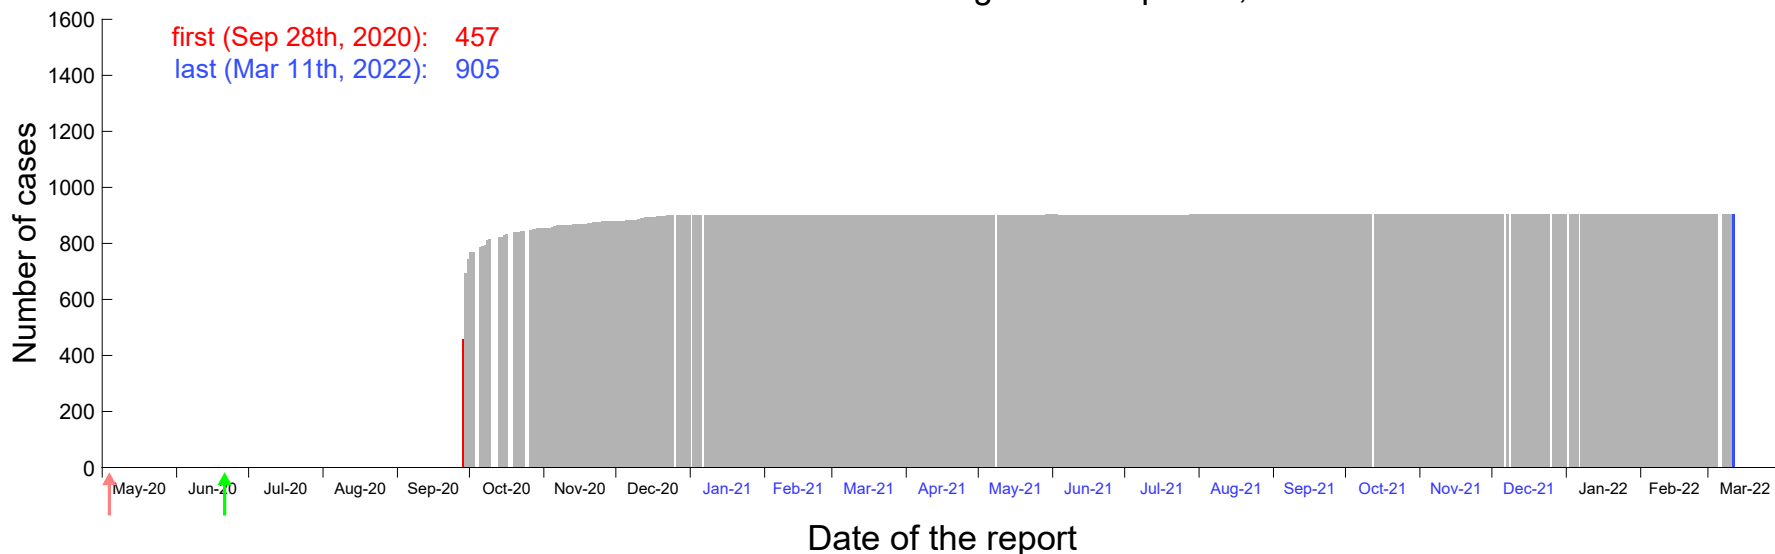

Evolution of the number of cases assigned to Sep 28th, 2020 in Madrid

Evolution of the number of cases assigned to Sep 27th, 2020 in Madrid