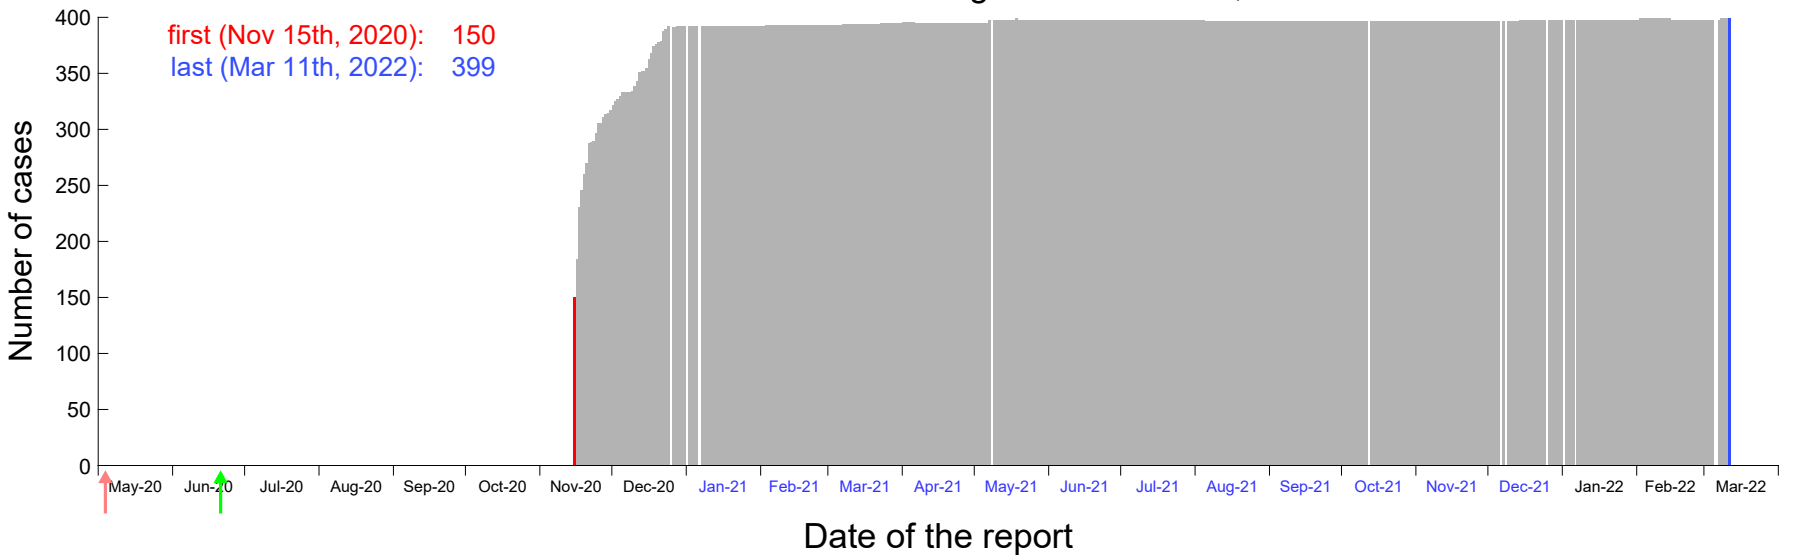

Evolution of the number of cases assigned to Nov 15th, 2020 in Madrid

Evolution of the number of cases assigned to Nov 14th, 2020 in Madrid