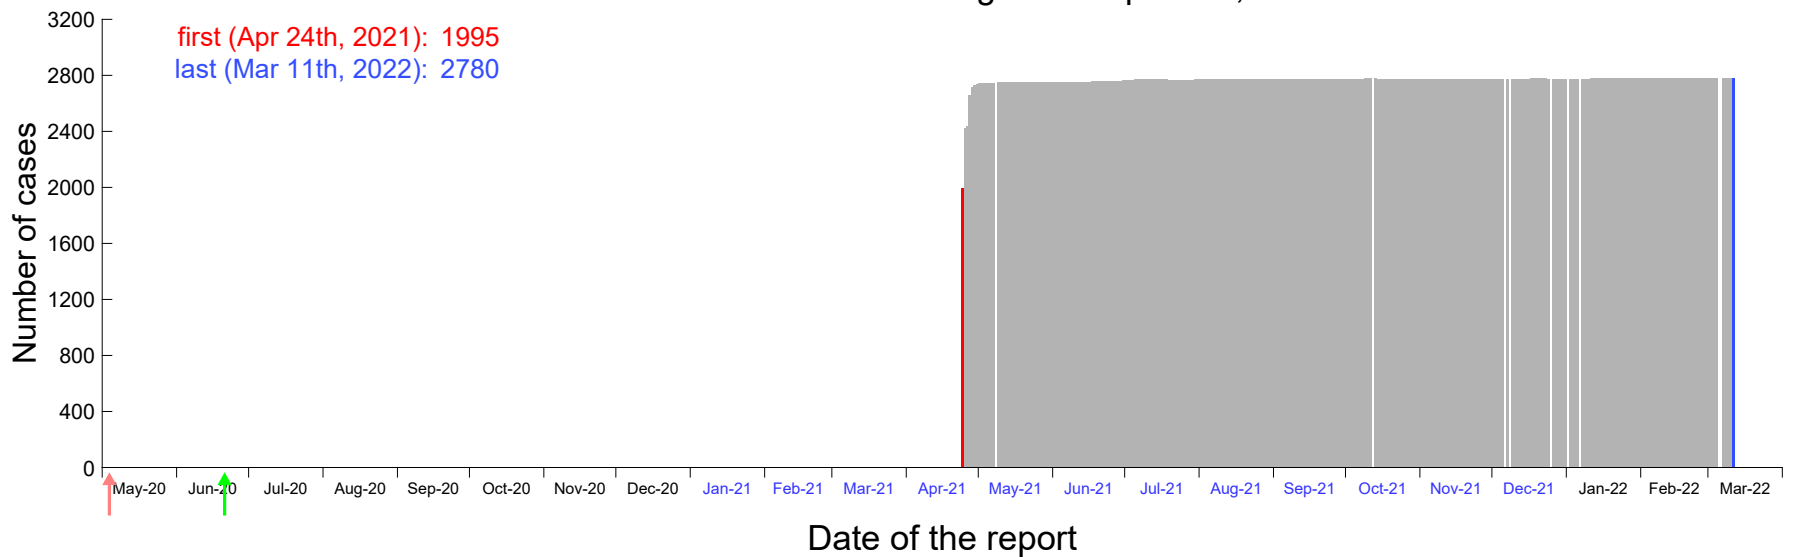

Evolution of the number of cases assigned to Apr 24th, 2021 in Madrid

Evolution of the number of cases assigned to Apr 23rd, 2021 in Madrid