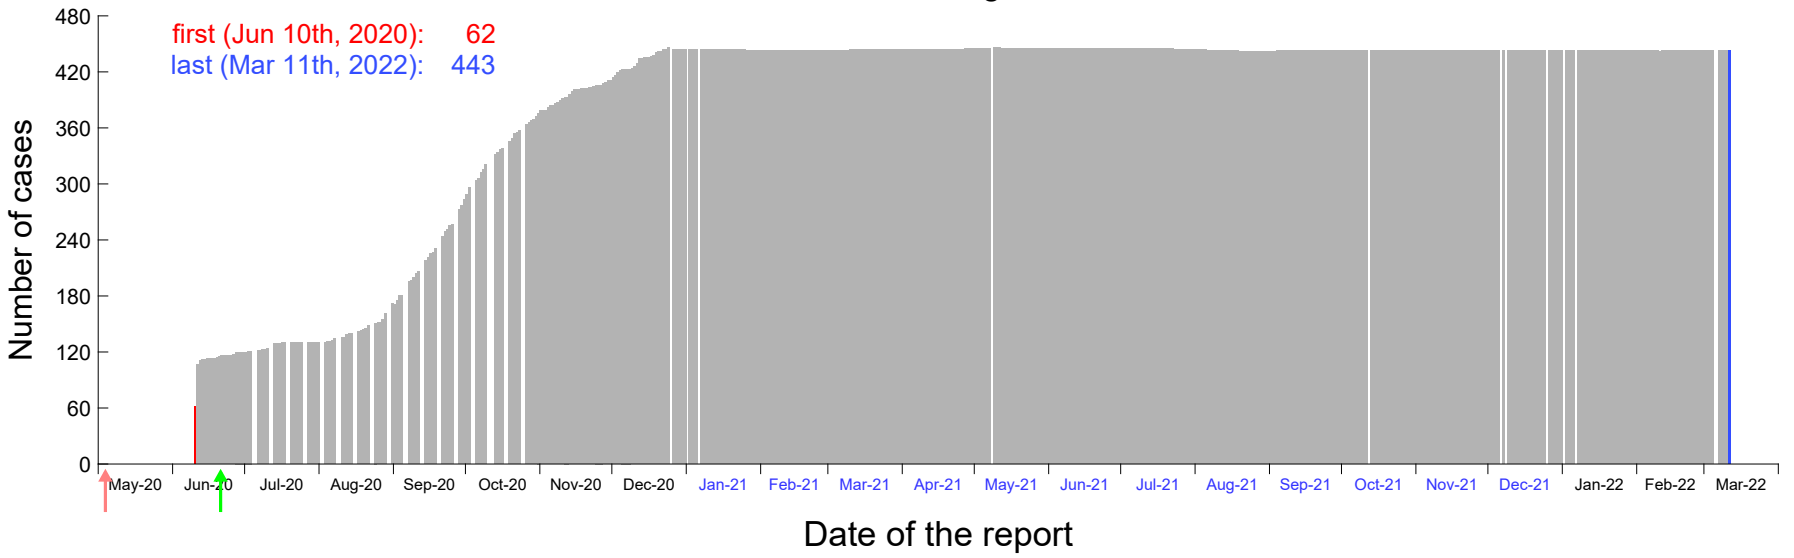

Evolution of the number of cases assigned to Jun 2nd, 2020 in Madrid

Evolution of the number of cases assigned to Jun 3rd, 2020 in Madrid

Evolution of the number of cases assigned to Jun 4th, 2020 in Madrid

Evolution of the number of cases assigned to Jun 5th, 2020 in Madrid

Evolution of the number of cases assigned to Jun 6th, 2020 in Madrid

Evolution of the number of cases assigned to Jun 7th, 2020 in Madrid

Evolution of the number of cases assigned to Jun 8th, 2020 in Madrid

Evolution of the number of cases assigned to Jun 9th, 2020 in Madrid

Evolution of the number of cases assigned to Jun 10th, 2020 in Madrid