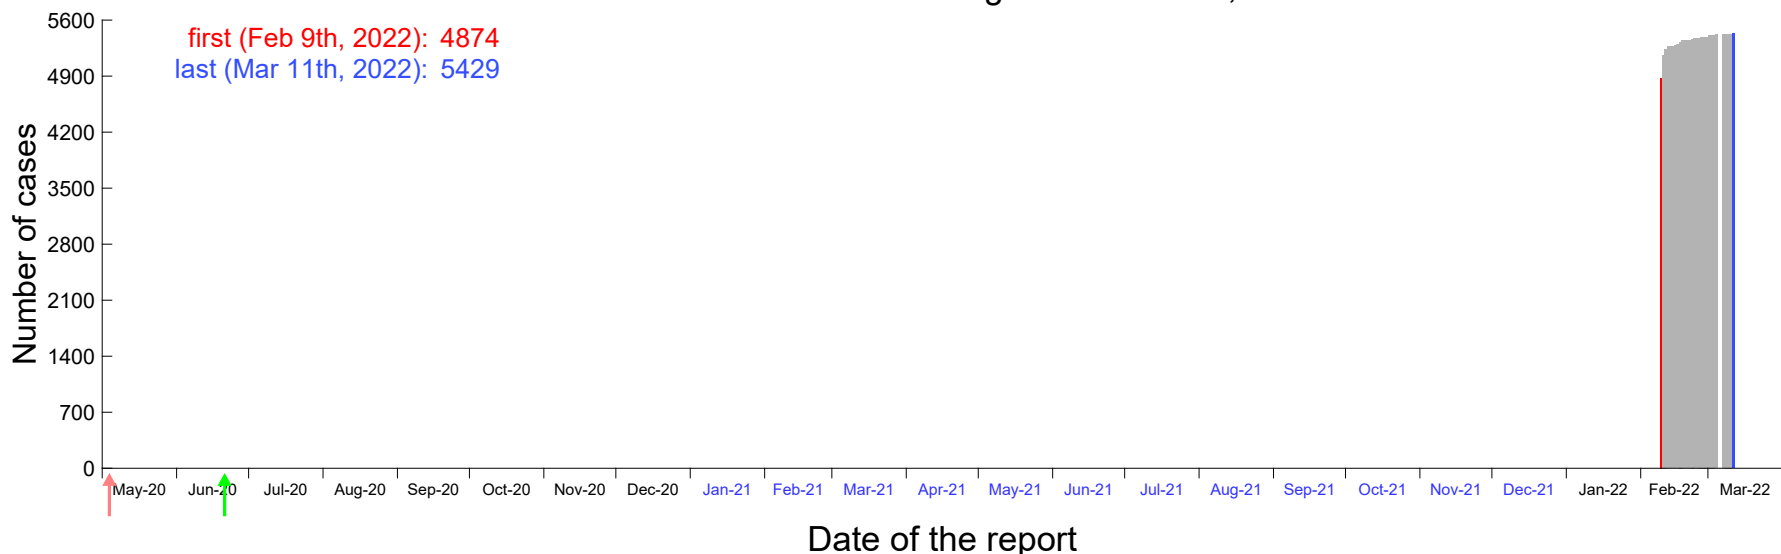

Evolution of the number of cases assigned to Feb 9th, 2022 in Madrid

Evolution of the number of cases assigned to Feb 8th, 2022 in Madrid