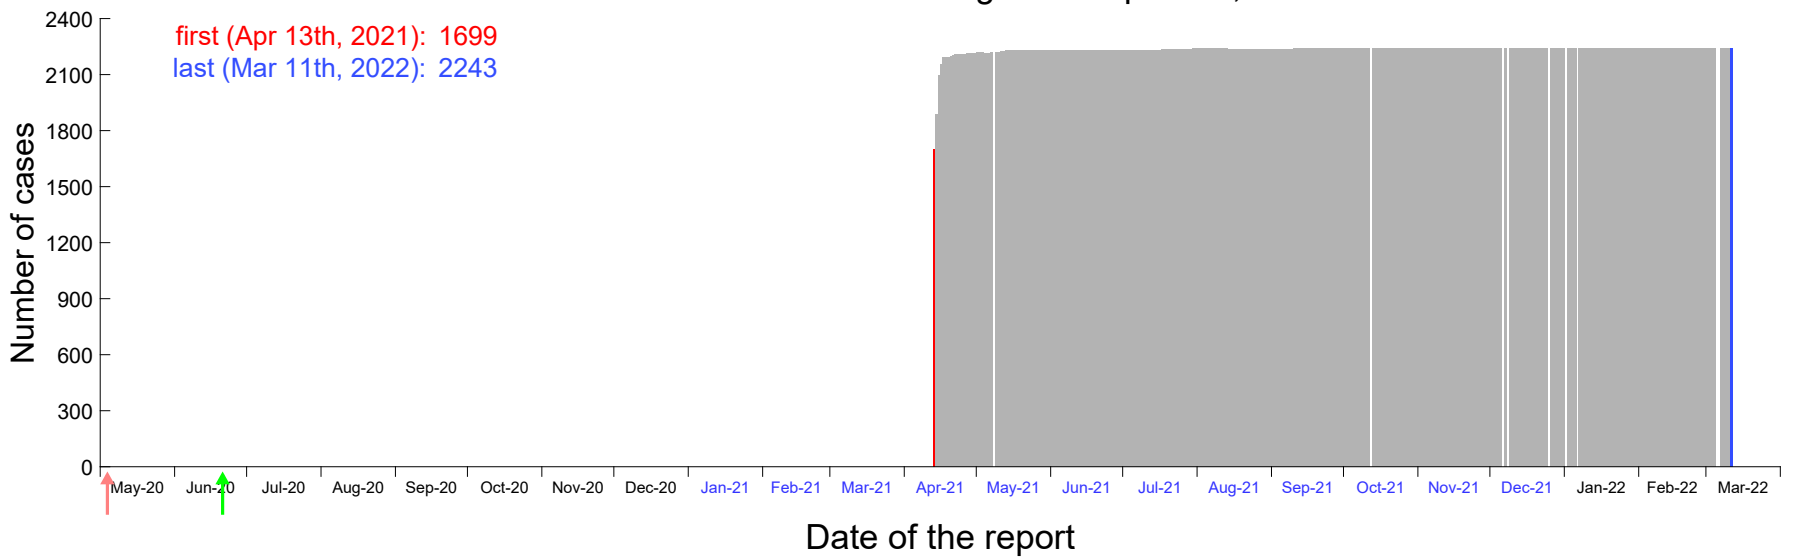

Evolution of the number of cases assigned to Apr 13th, 2021 in Madrid

Evolution of the number of cases assigned to Apr 12th, 2021 in Madrid