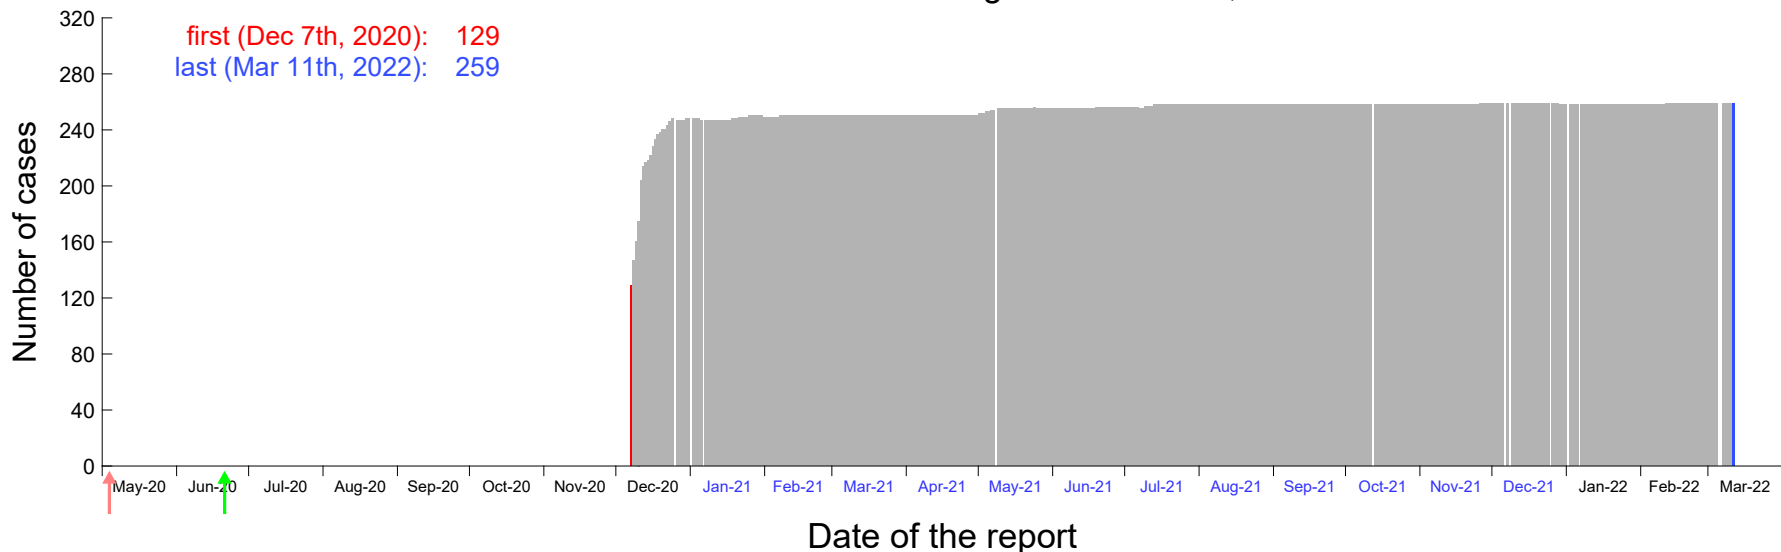

Evolution of the number of cases assigned to Dec 7th, 2020 in Madrid

Evolution of the number of cases assigned to Dec 6th, 2020 in Madrid