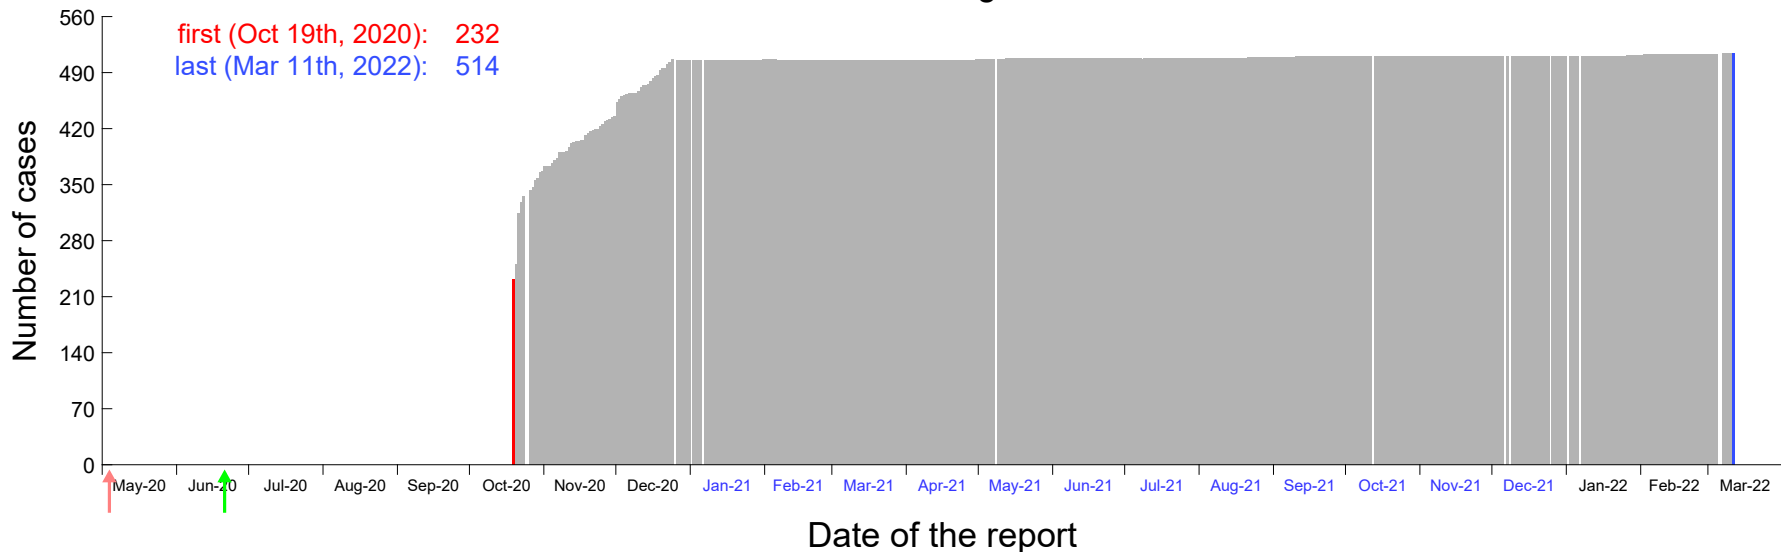

Evolution of the number of cases assigned to Oct 19th, 2020 in Madrid

Evolution of the number of cases assigned to Oct 18th, 2020 in Madrid