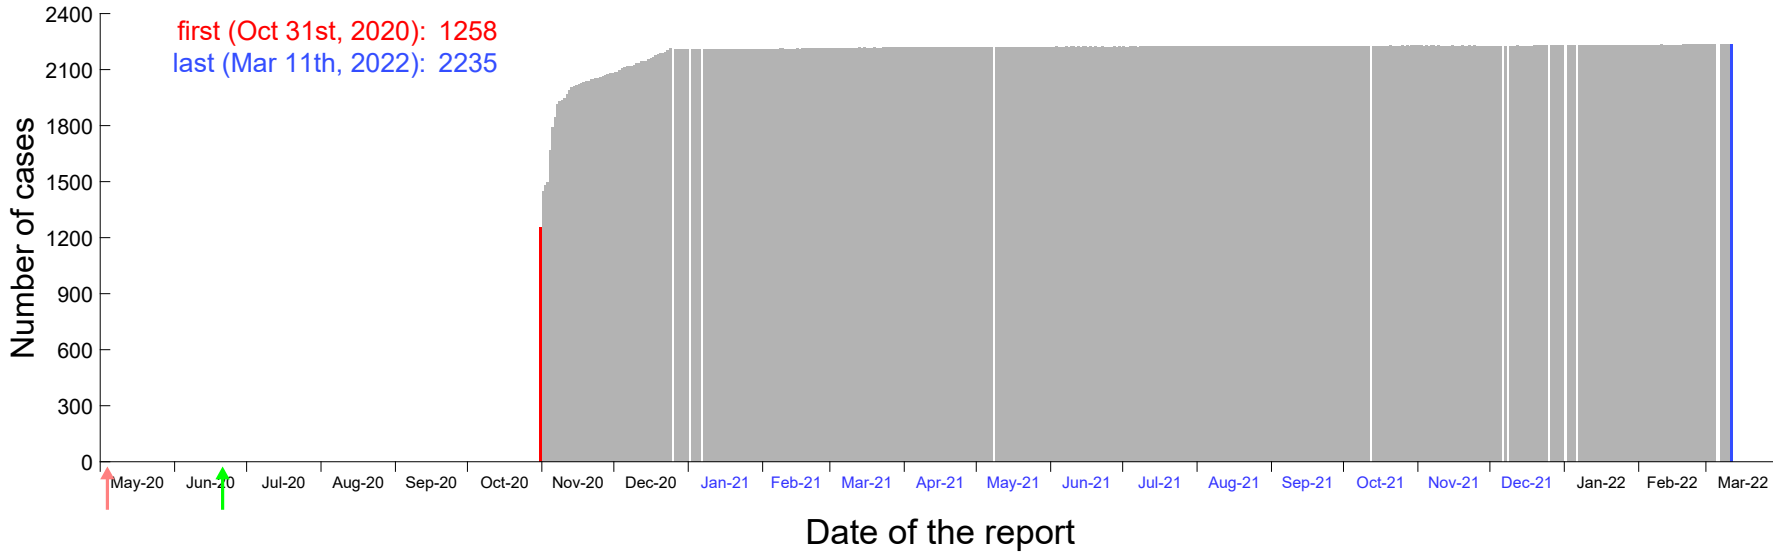

Evolution of the number of cases assigned to Oct 31st, 2020 in Madrid

Evolution of the number of cases assigned to Oct 30th, 2020 in Madrid