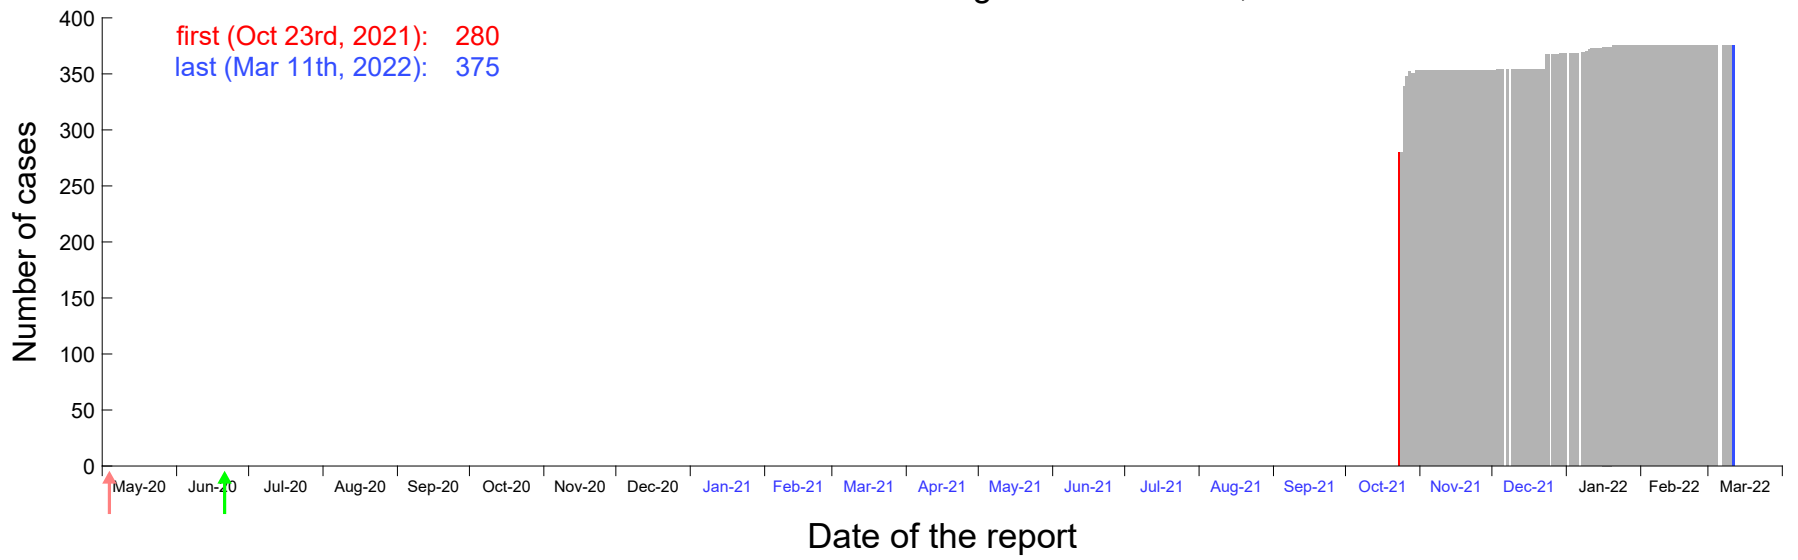

Evolution of the number of cases assigned to Oct 22nd, 2021 in Madrid

Evolution of the number of cases assigned to Oct 23rd, 2021 in Madrid

Evolution of the number of cases assigned to Oct 24th, 2021 in Madrid