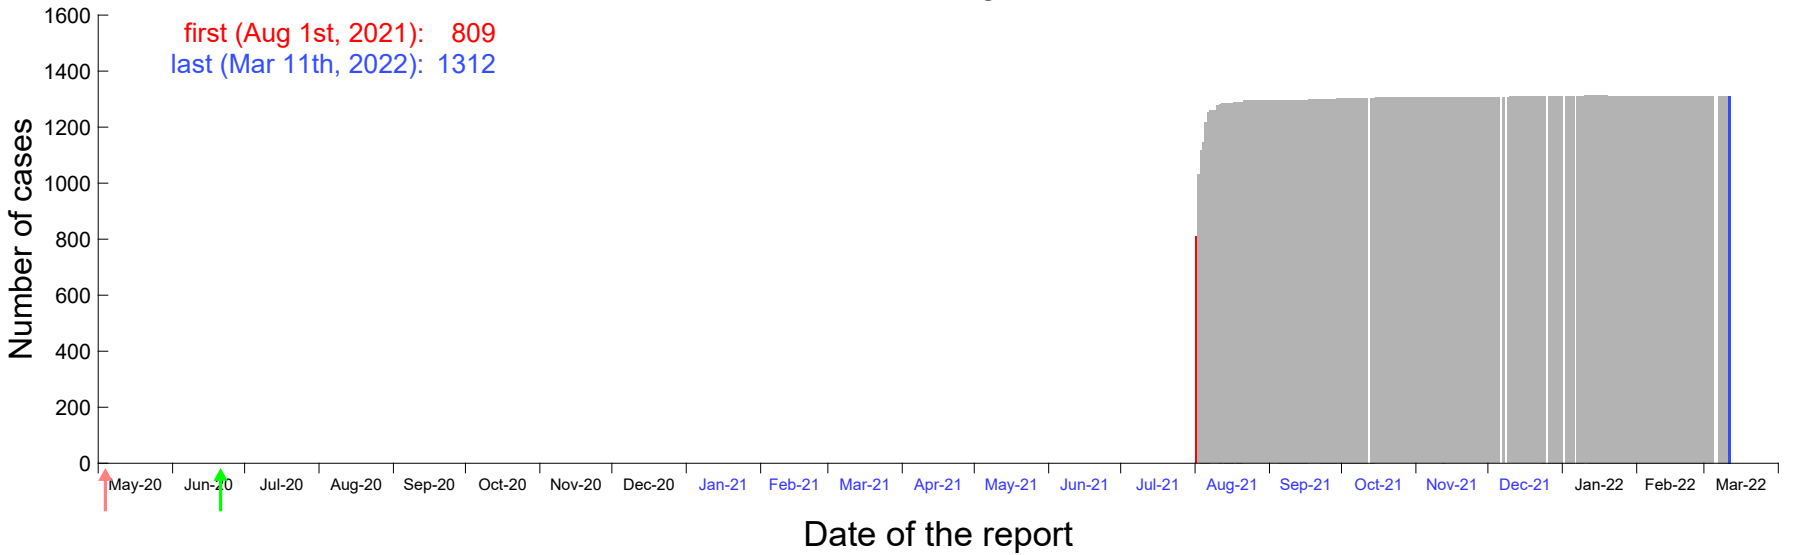

Evolution of the number of cases assigned to Aug 1st, 2021 in Madrid

Evolution of the number of cases assigned to Jul 31st, 2021 in Madrid