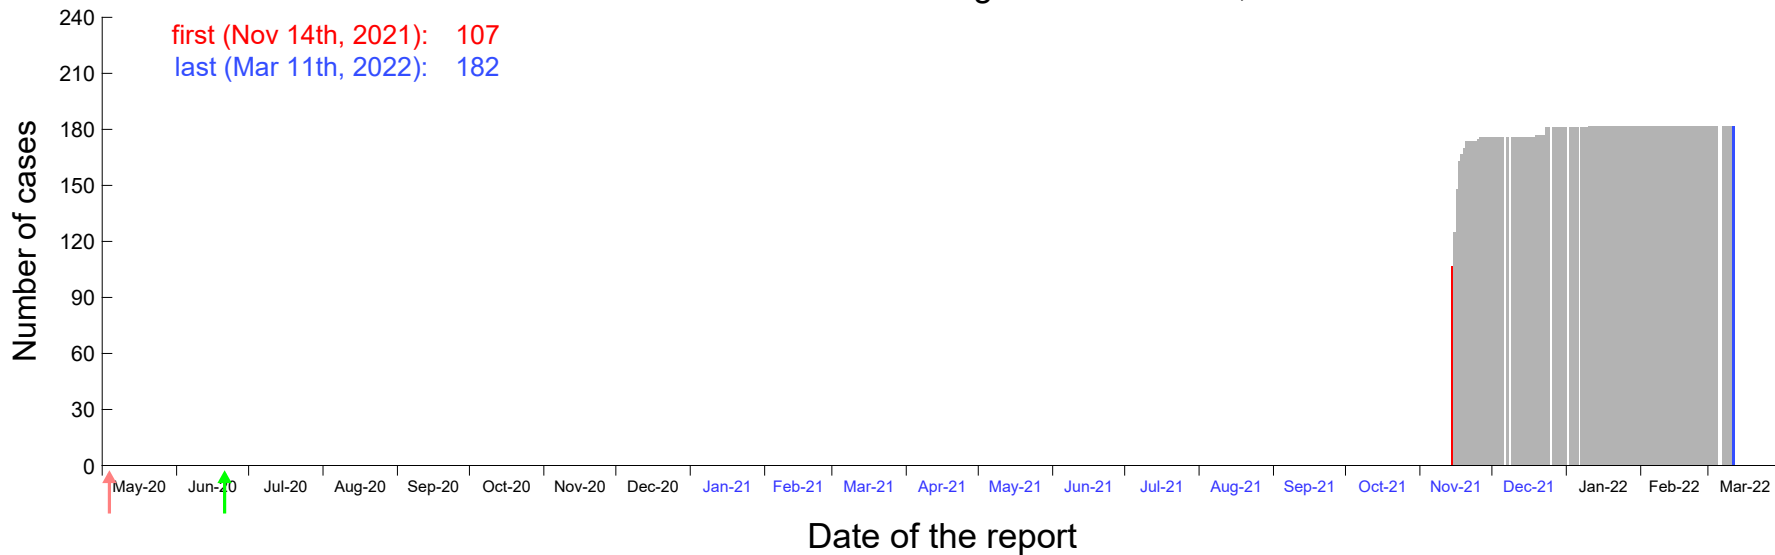

Evolution of the number of cases assigned to Nov 14th, 2021 in Madrid

Evolution of the number of cases assigned to Nov 13th, 2021 in Madrid