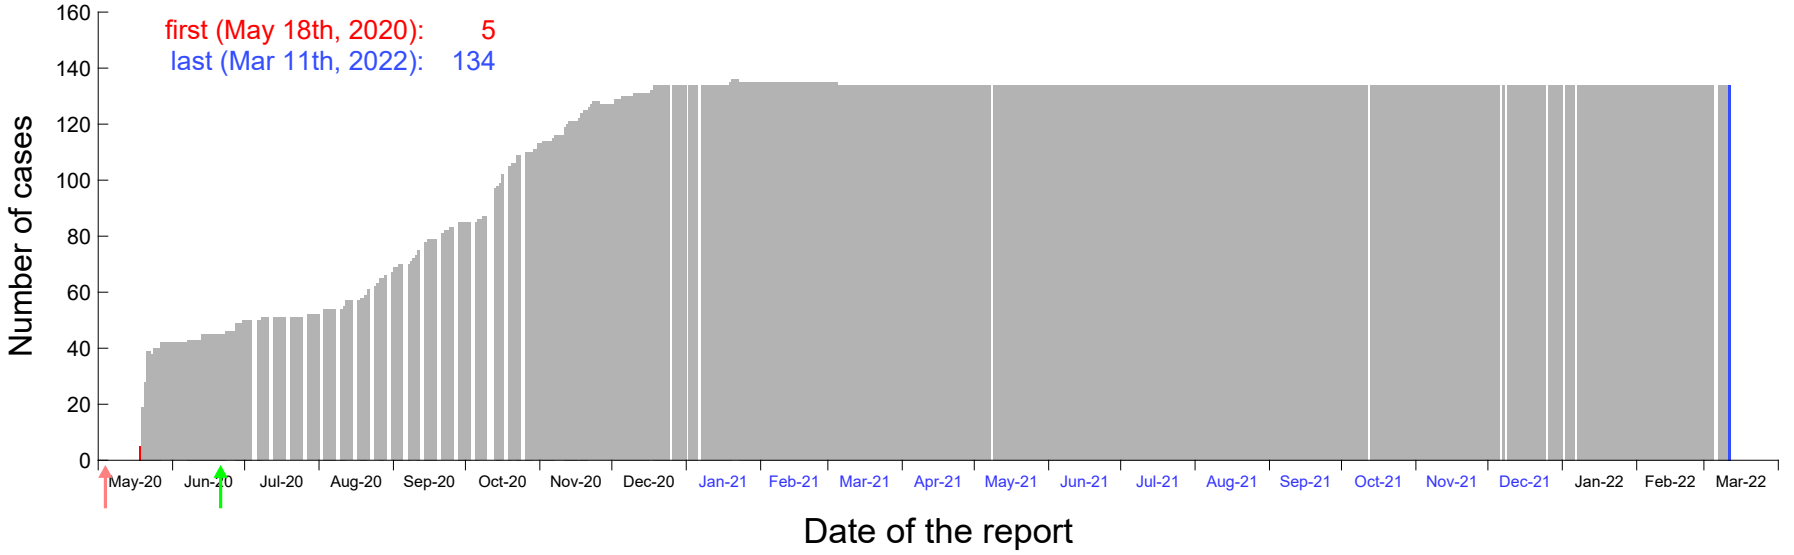

Evolution of the number of cases assigned to May 9th, 2020 in Madrid

Evolution of the number of cases assigned to May 10th, 2020 in Madrid

Evolution of the number of cases assigned to May 11th, 2020 in Madrid

Evolution of the number of cases assigned to May 12th, 2020 in Madrid

Evolution of the number of cases assigned to May 13th, 2020 in Madrid

Evolution of the number of cases assigned to May 14th, 2020 in Madrid

Evolution of the number of cases assigned to May 15th, 2020 in Madrid

Evolution of the number of cases assigned to May 16th, 2020 in Madrid

Evolution of the number of cases assigned to May 17th, 2020 in Madrid