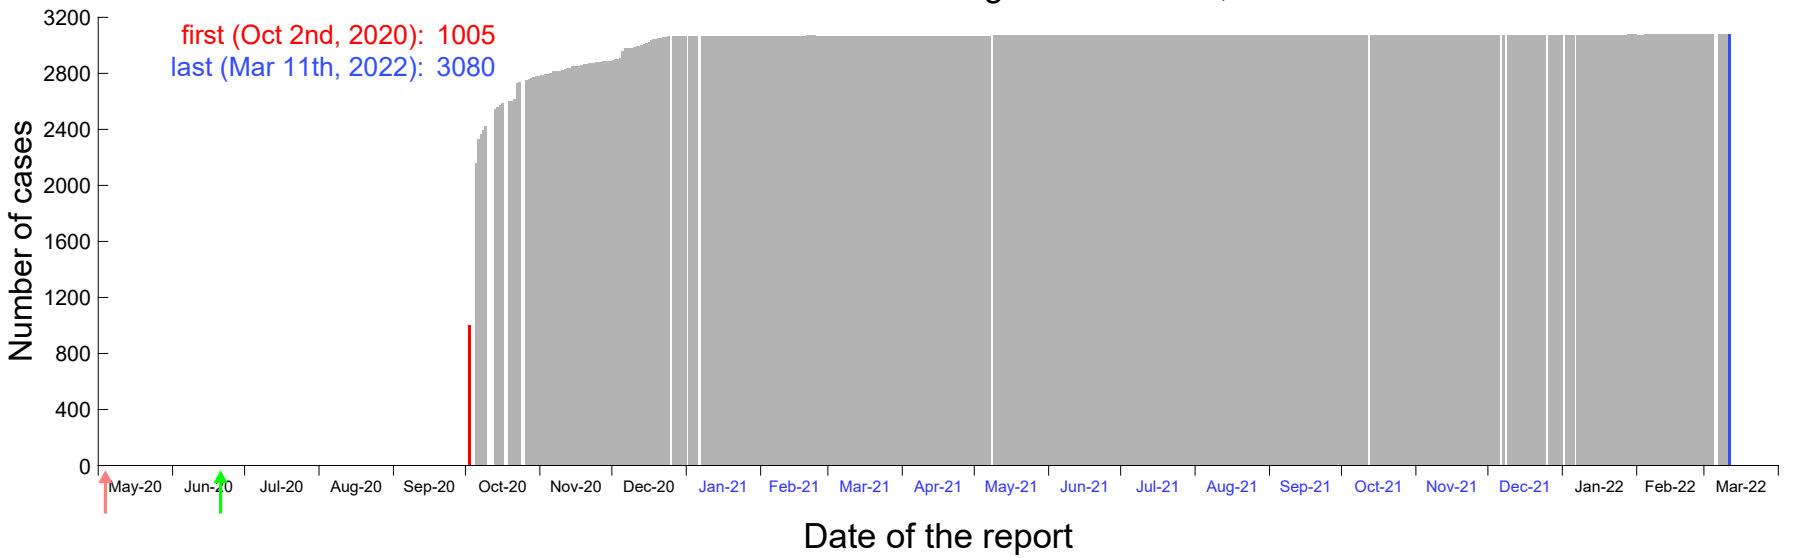

Evolution of the number of cases assigned to Oct 2nd, 2020 in Madrid

Evolution of the number of cases assigned to Oct 1st, 2020 in Madrid