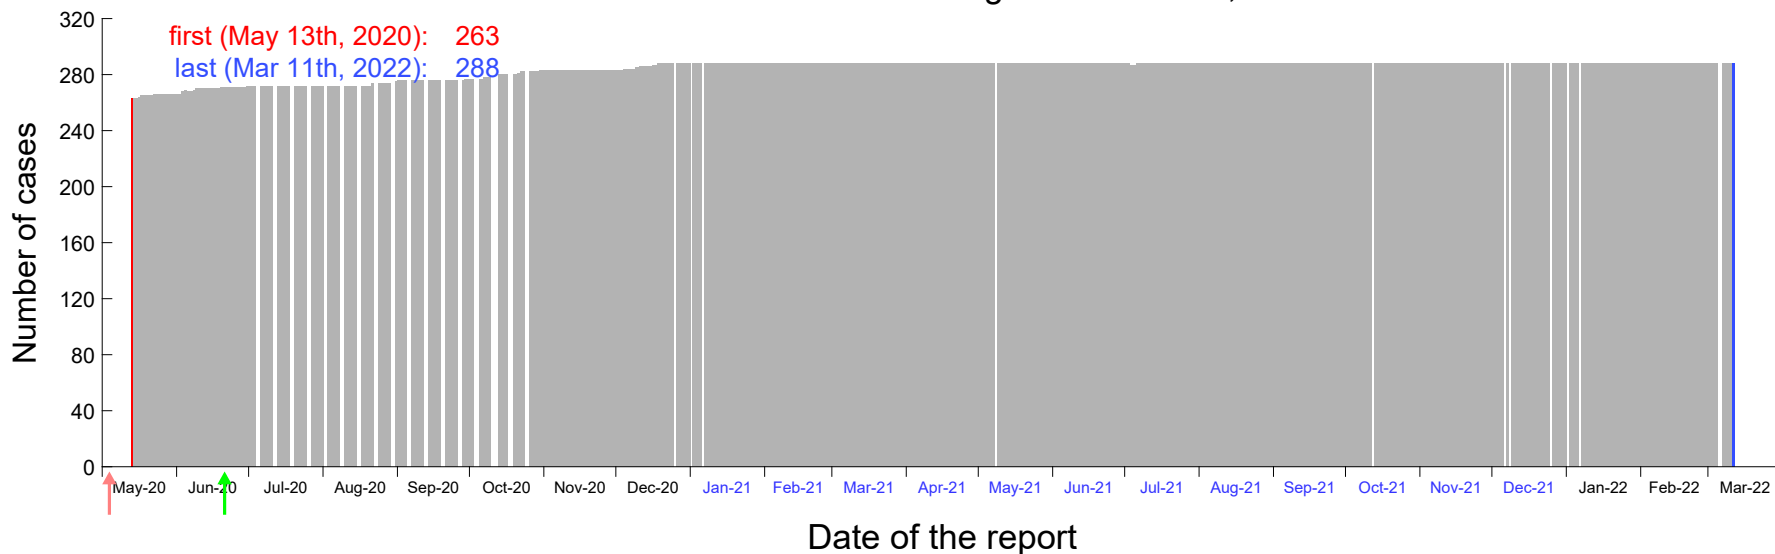

Evolution of the number of cases assigned to Mar 1st, 2020 in Madrid

Evolution of the number of cases assigned to Mar 2nd, 2020 in Madrid

Evolution of the number of cases assigned to Mar 3rd, 2020 in Madrid

Evolution of the number of cases assigned to Mar 4th, 2020 in Madrid

Evolution of the number of cases assigned to Mar 5th, 2020 in Madrid

Evolution of the number of cases assigned to Mar 6th, 2020 in Madrid

Evolution of the number of cases assigned to Mar 7th, 2020 in Madrid

Evolution of the number of cases assigned to Mar 8th, 2020 in Madrid

Evolution of the number of cases assigned to Mar 9th, 2020 in Madrid