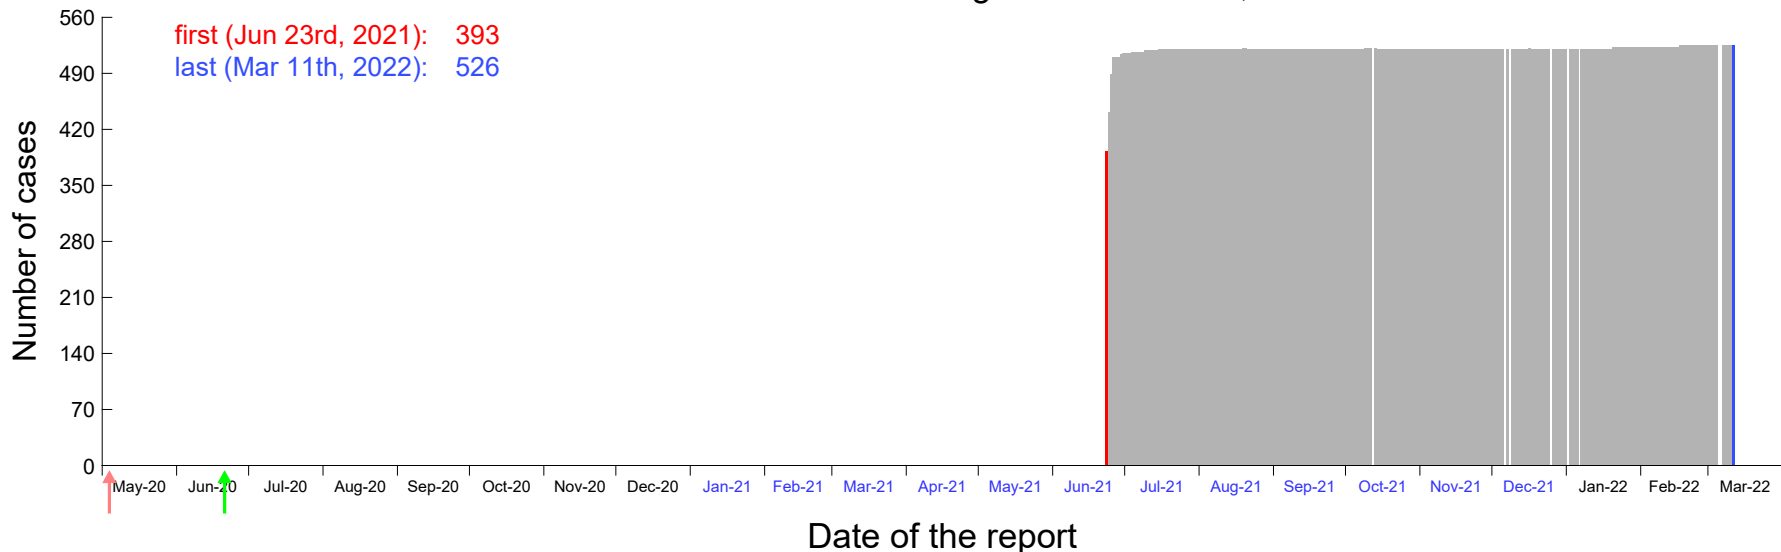

Evolution of the number of cases assigned to Jun 23rd, 2021 in Madrid

Evolution of the number of cases assigned to Jun 22nd, 2021 in Madrid