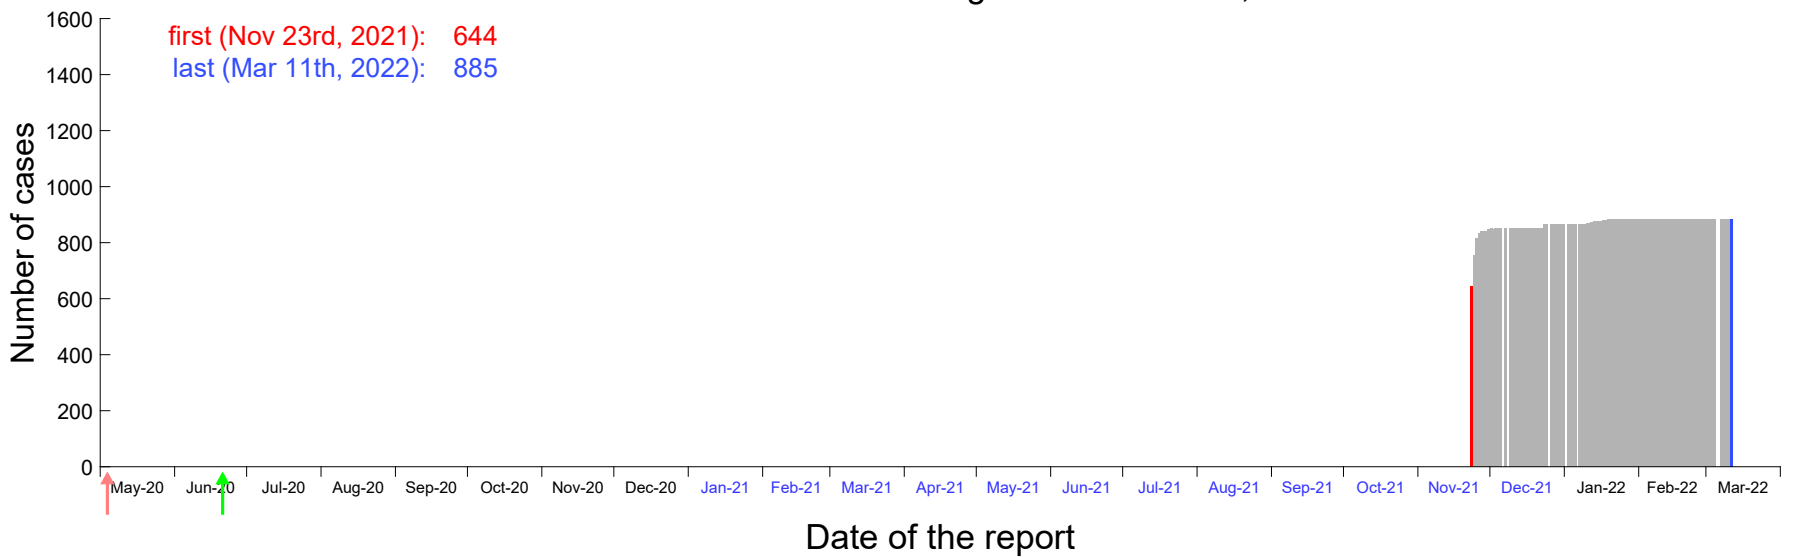

Evolution of the number of cases assigned to Nov 23rd, 2021 in Madrid

Evolution of the number of cases assigned to Nov 22nd, 2021 in Madrid