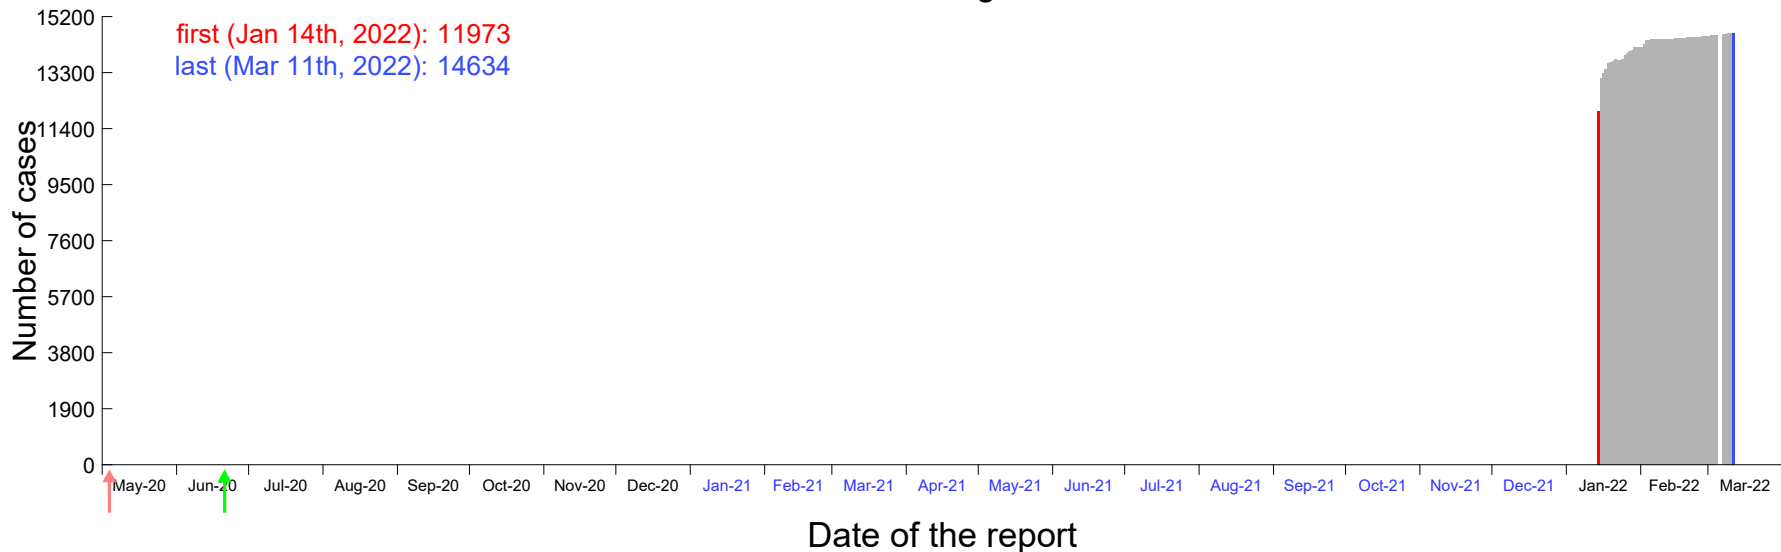

Evolution of the number of cases assigned to Jan 14th, 2022 in Madrid

Evolution of the number of cases assigned to Jan 13th, 2022 in Madrid