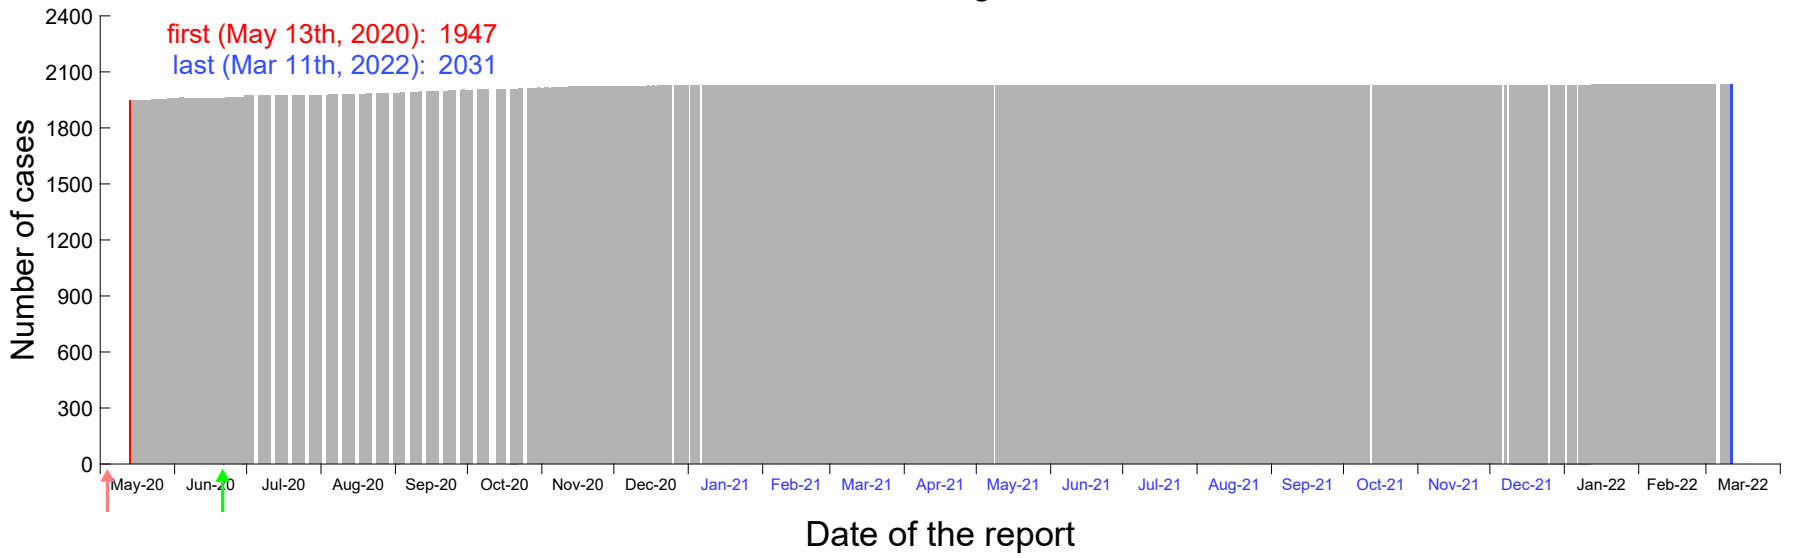

Evolution of the number of cases assigned to Mar 10th, 2020 in Madrid

Evolution of the number of cases assigned to Mar 11th, 2020 in Madrid

Evolution of the number of cases assigned to Mar 12th, 2020 in Madrid

Evolution of the number of cases assigned to Mar 13th, 2020 in Madrid

Evolution of the number of cases assigned to Mar 14th, 2020 in Madrid

Evolution of the number of cases assigned to Mar 15th, 2020 in Madrid

Evolution of the number of cases assigned to Mar 16th, 2020 in Madrid

Evolution of the number of cases assigned to Mar 17th, 2020 in Madrid

Evolution of the number of cases assigned to Mar 18th, 2020 in Madrid

Evolution of the number of cases assigned to Mar 19th, 2020 in Madrid

Evolution of the number of cases assigned to Mar 20th, 2020 in Madrid

Evolution of the number of cases assigned to Mar 21st, 2020 in Madrid