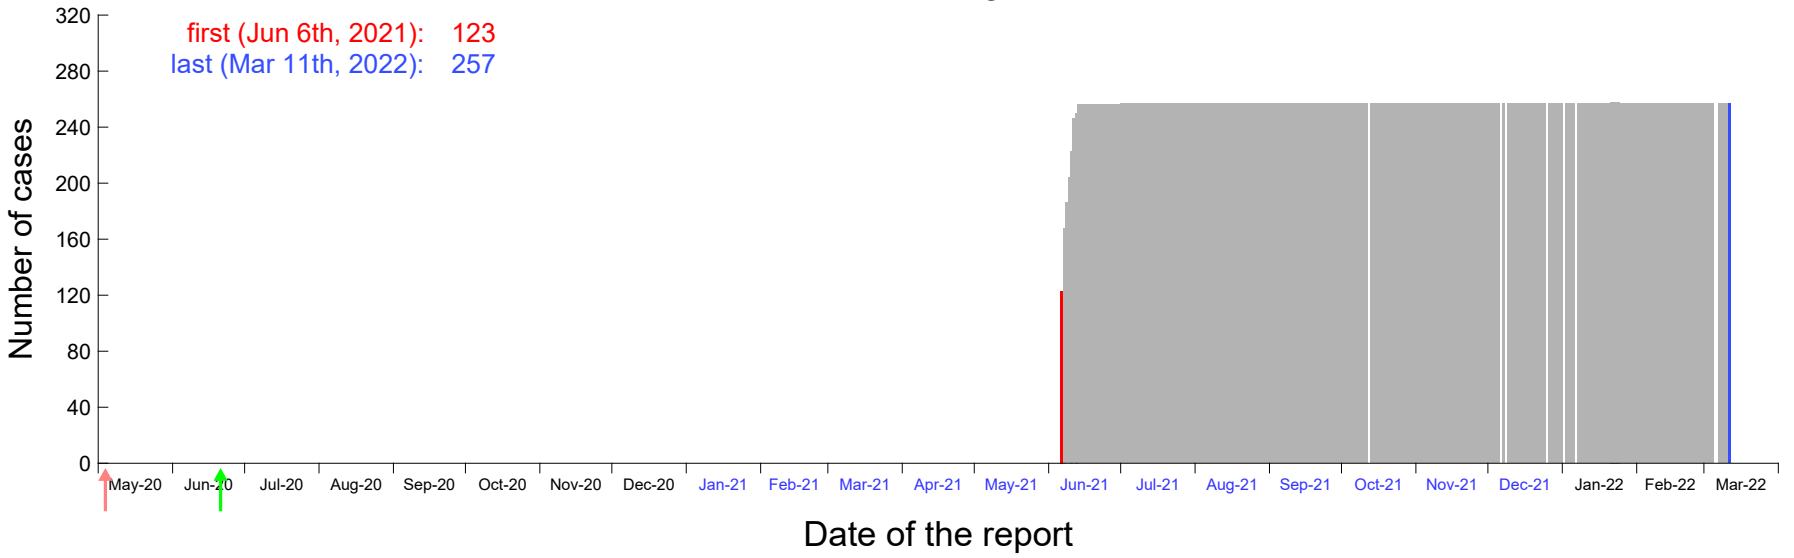

Evolution of the number of cases assigned to Jun 6th, 2021 in Madrid

Evolution of the number of cases assigned to Jun 5th, 2021 in Madrid