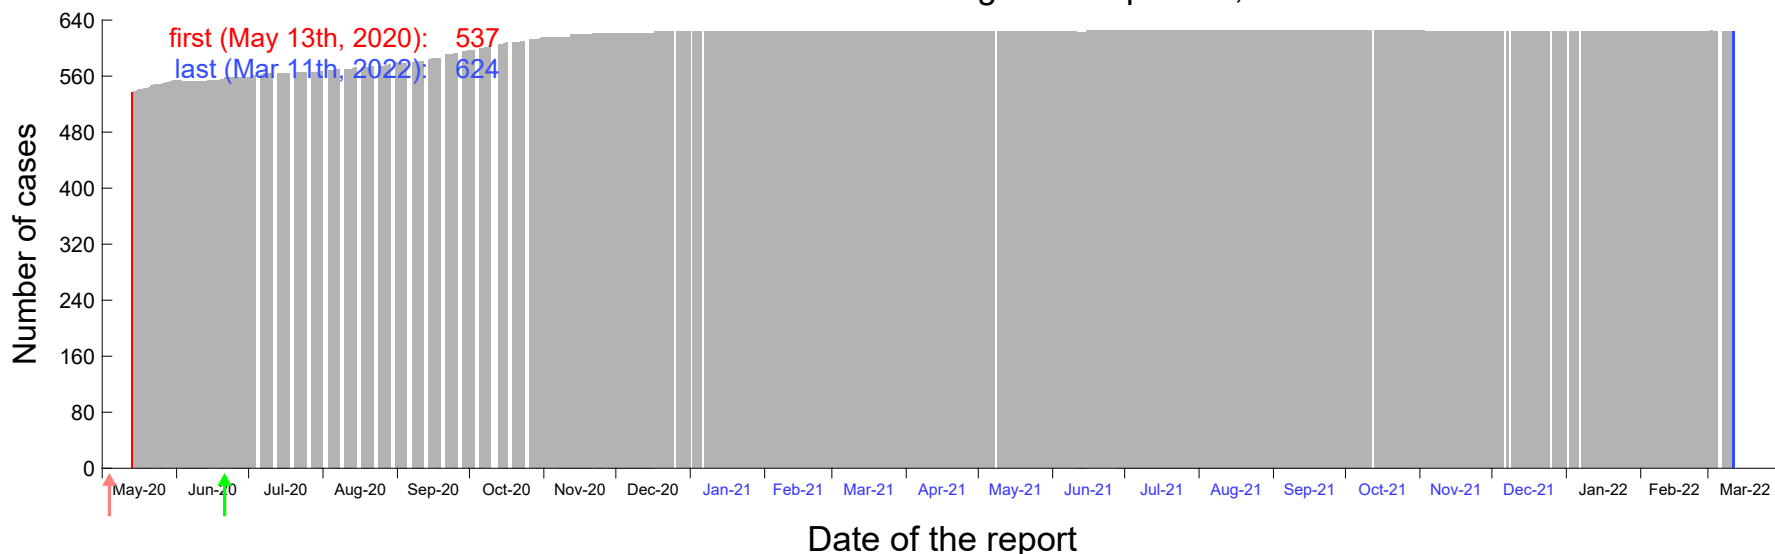

Evolution of the number of cases assigned to Apr 3rd, 2020 in Madrid

Evolution of the number of cases assigned to Apr 4th, 2020 in Madrid

Evolution of the number of cases assigned to Apr 5th, 2020 in Madrid

Evolution of the number of cases assigned to Apr 6th, 2020 in Madrid

Evolution of the number of cases assigned to Apr 7th, 2020 in Madrid

Evolution of the number of cases assigned to Apr 8th, 2020 in Madrid

Evolution of the number of cases assigned to Apr 9th, 2020 in Madrid

Evolution of the number of cases assigned to Apr 10th, 2020 in Madrid

Evolution of the number of cases assigned to Apr 11th, 2020 in Madrid