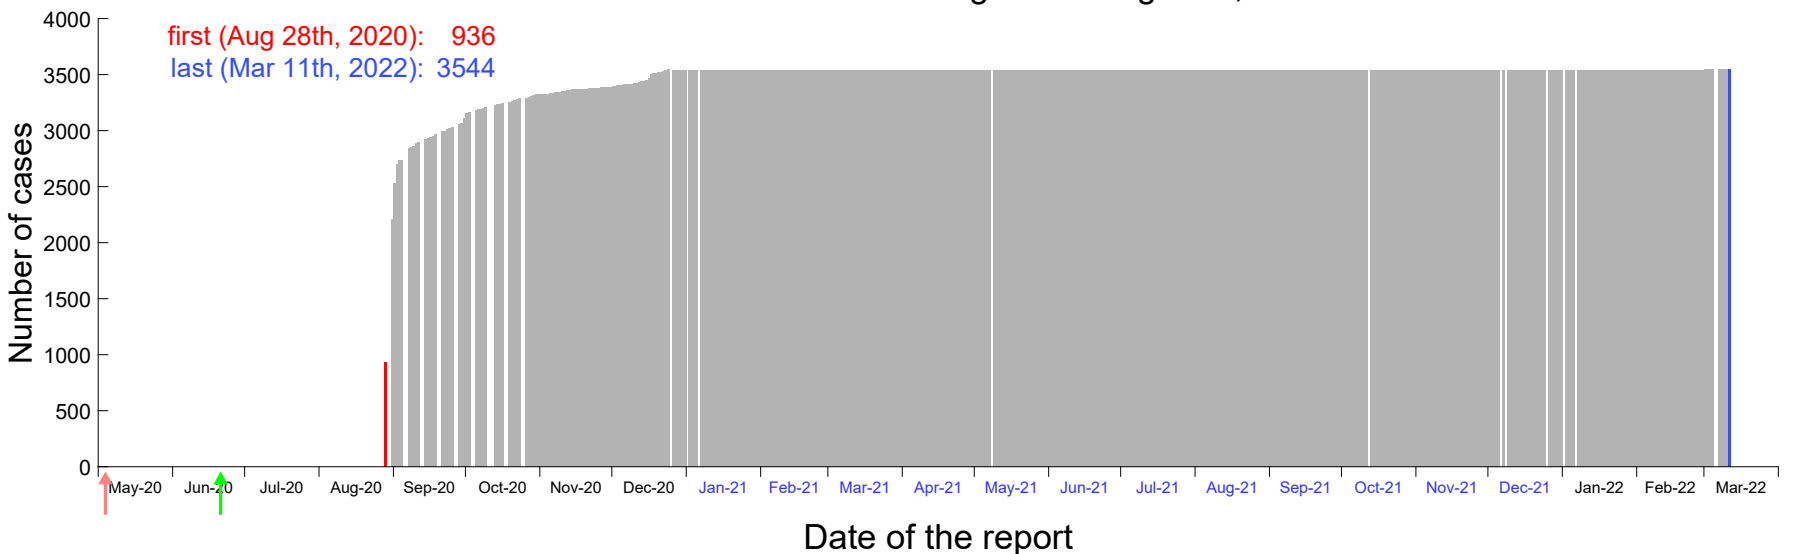

Evolution of the number of cases assigned to Aug 28th, 2020 in Madrid

Evolution of the number of cases assigned to Aug 27th, 2020 in Madrid