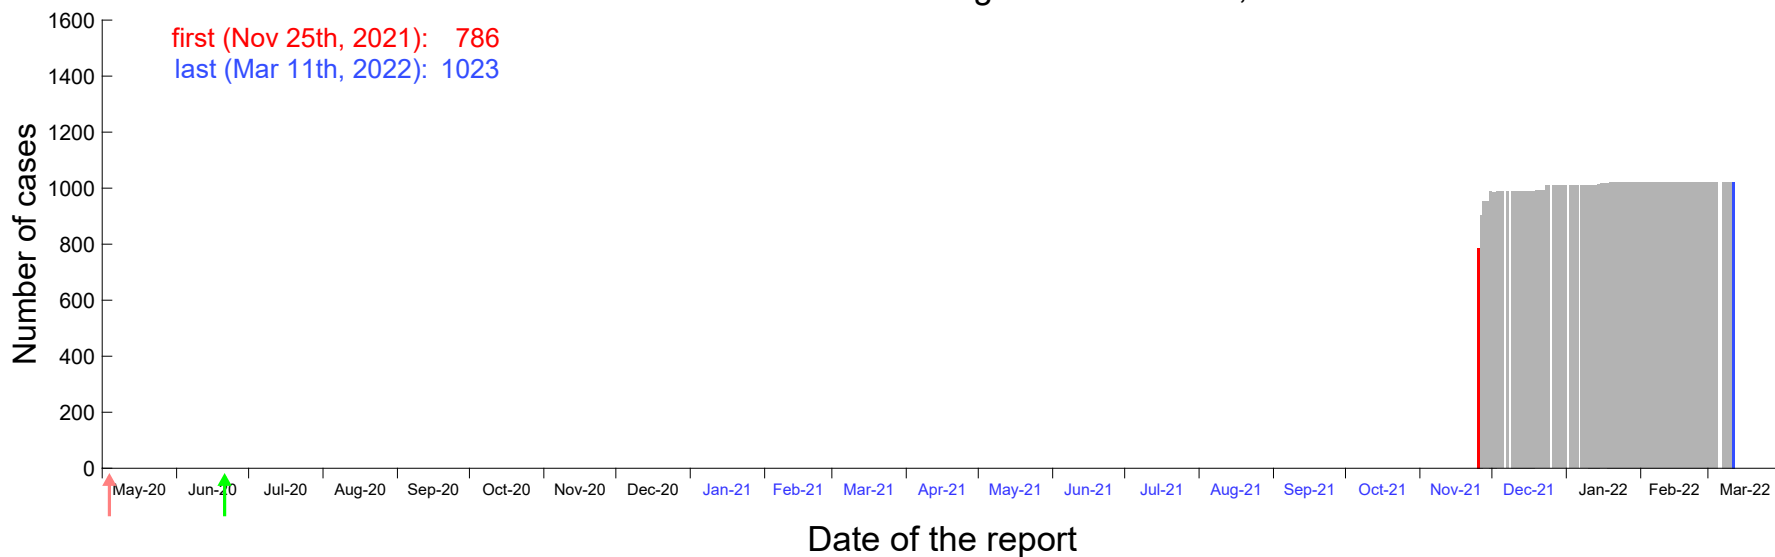

Evolution of the number of cases assigned to Nov 25th, 2021 in Madrid

Evolution of the number of cases assigned to Nov 24th, 2021 in Madrid