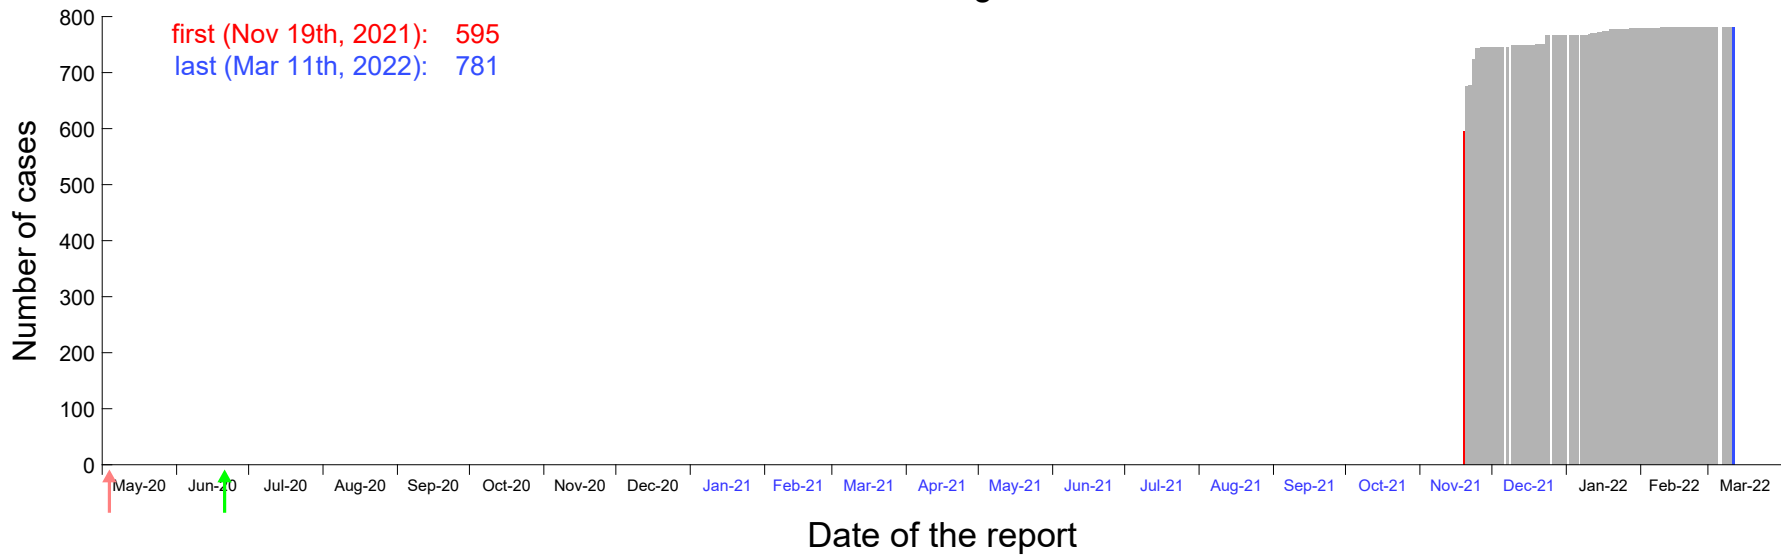

Evolution of the number of cases assigned to Nov 19th, 2021 in Madrid

Evolution of the number of cases assigned to Nov 18th, 2021 in Madrid