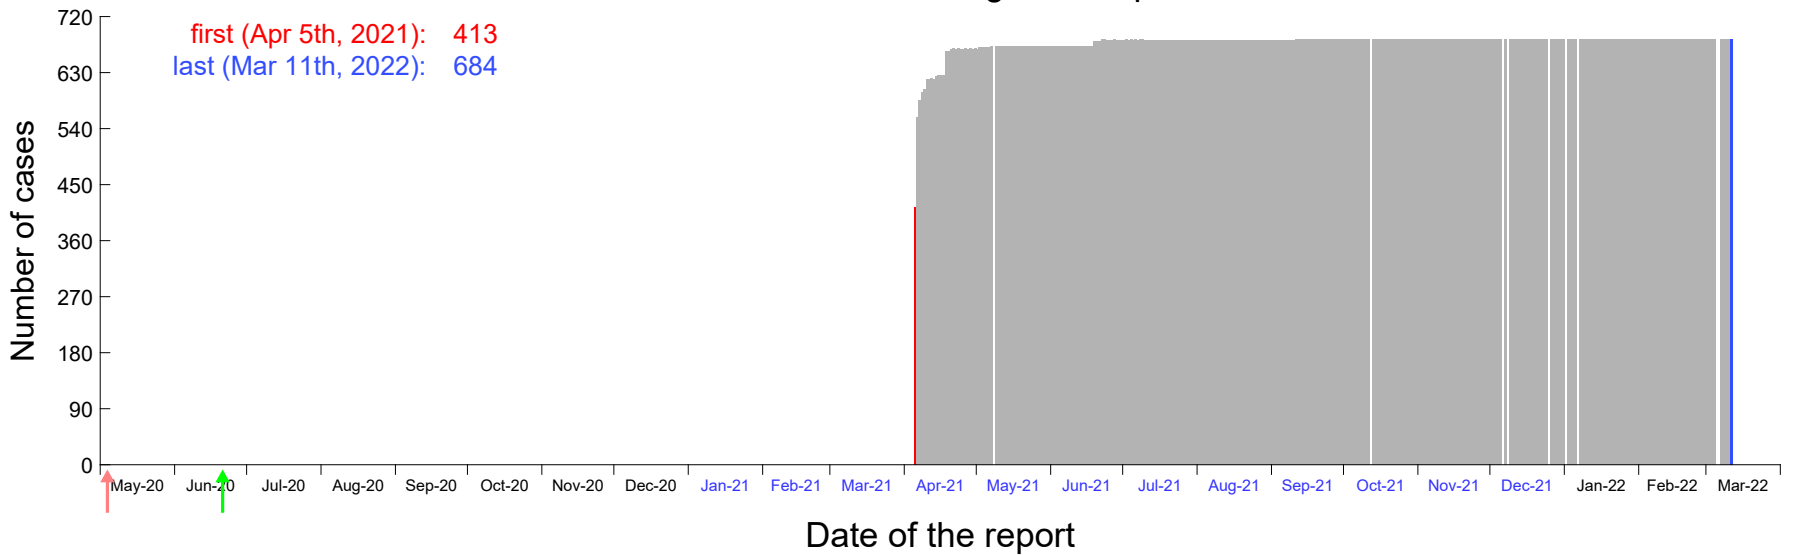

Evolution of the number of cases assigned to Apr 5th, 2021 in Madrid

Evolution of the number of cases assigned to Apr 4th, 2021 in Madrid