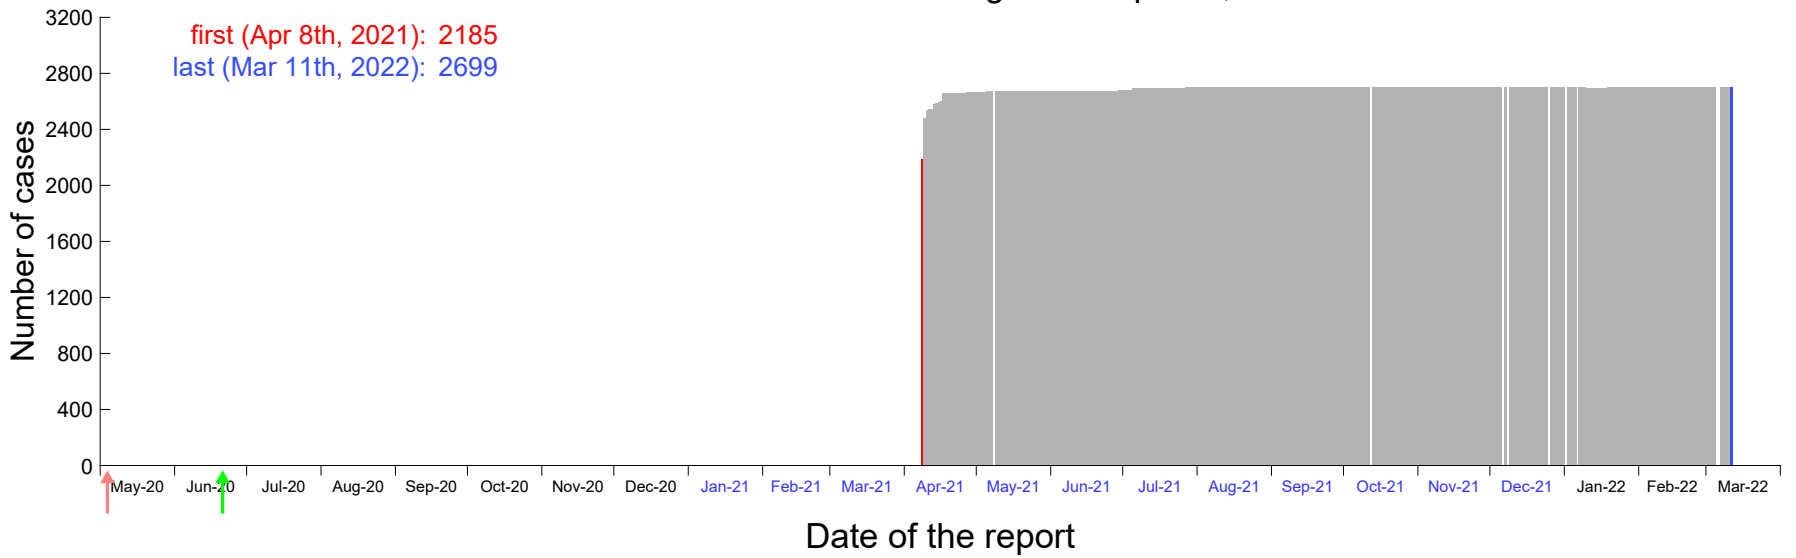

Evolution of the number of cases assigned to Apr 8th, 2021 in Madrid

Evolution of the number of cases assigned to Apr 7th, 2021 in Madrid