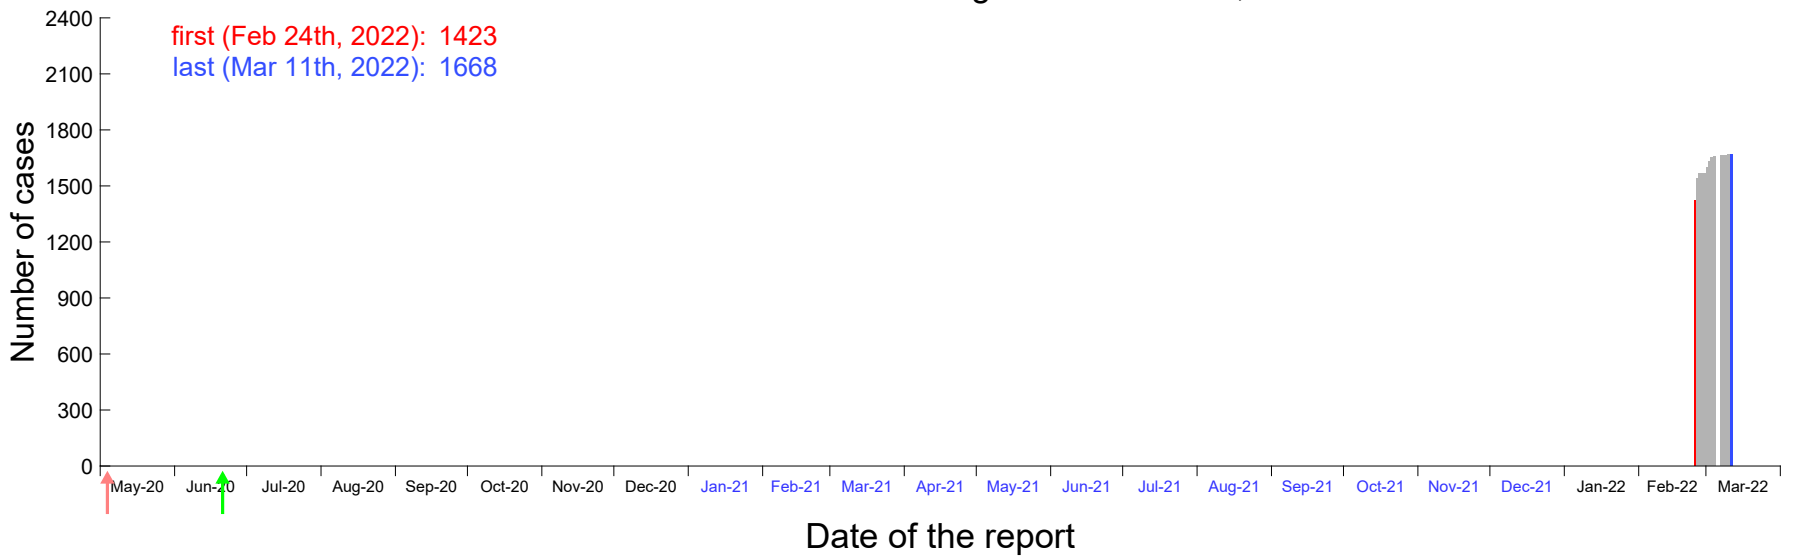

Evolution of the number of cases assigned to Feb 22nd, 2022 in Madrid

Evolution of the number of cases assigned to Feb 23rd, 2022 in Madrid

Evolution of the number of cases assigned to Feb 24th, 2022 in Madrid