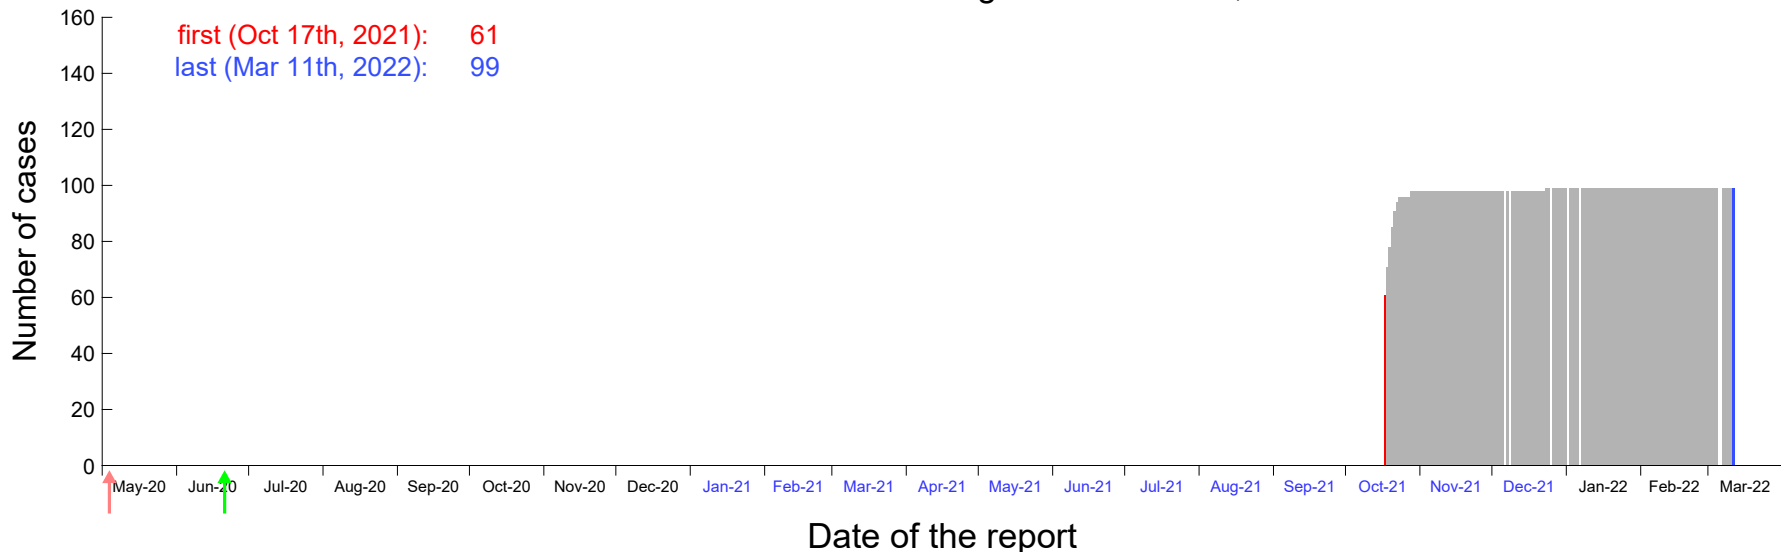

Evolution of the number of cases assigned to Oct 17th, 2021 in Madrid

Evolution of the number of cases assigned to Oct 16th, 2021 in Madrid