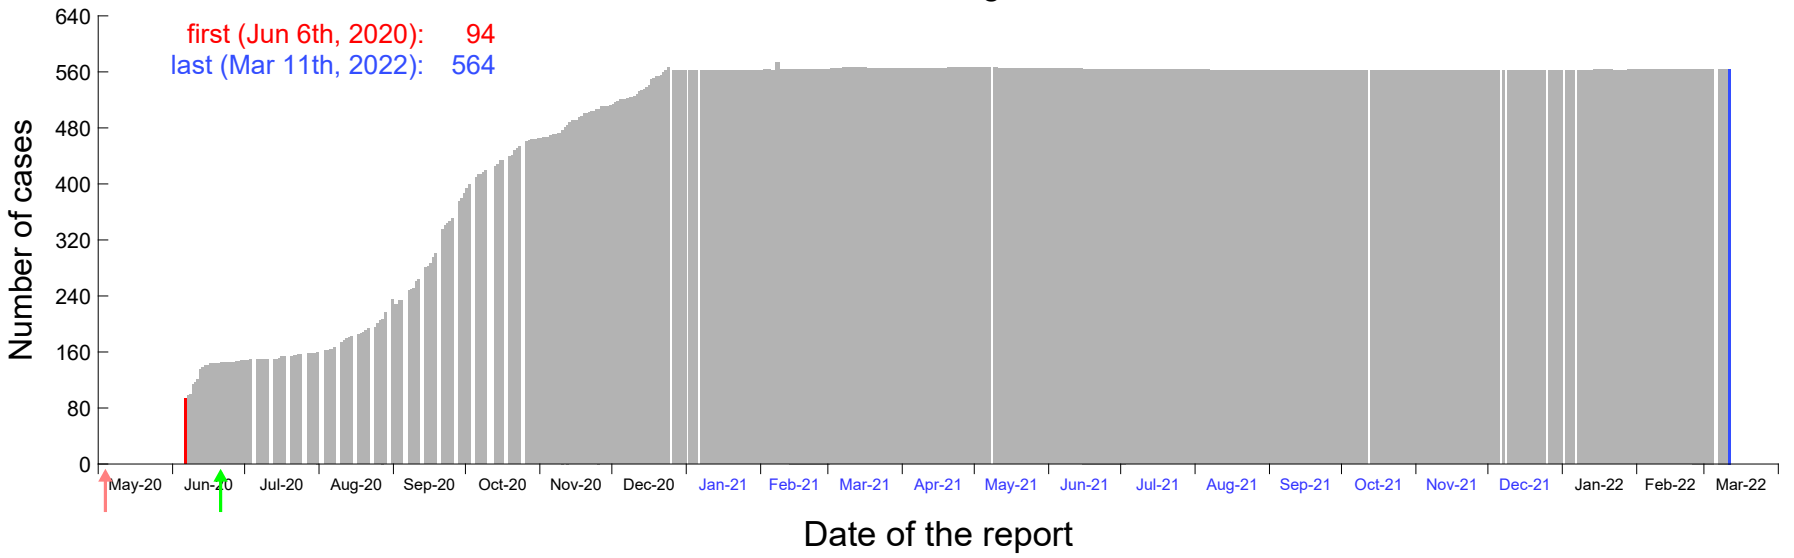

Evolution of the number of cases assigned to May 30th, 2020 in Madrid

Evolution of the number of cases assigned to May 31st, 2020 in Madrid

Evolution of the number of cases assigned to Jun 1st, 2020 in Madrid

Evolution of the number of cases assigned to Jun 2nd, 2020 in Madrid

Evolution of the number of cases assigned to Jun 3rd, 2020 in Madrid

Evolution of the number of cases assigned to Jun 4th, 2020 in Madrid

Evolution of the number of cases assigned to Jun 5th, 2020 in Madrid

Evolution of the number of cases assigned to Jun 6th, 2020 in Madrid

Evolution of the number of cases assigned to Jun 7th, 2020 in Madrid