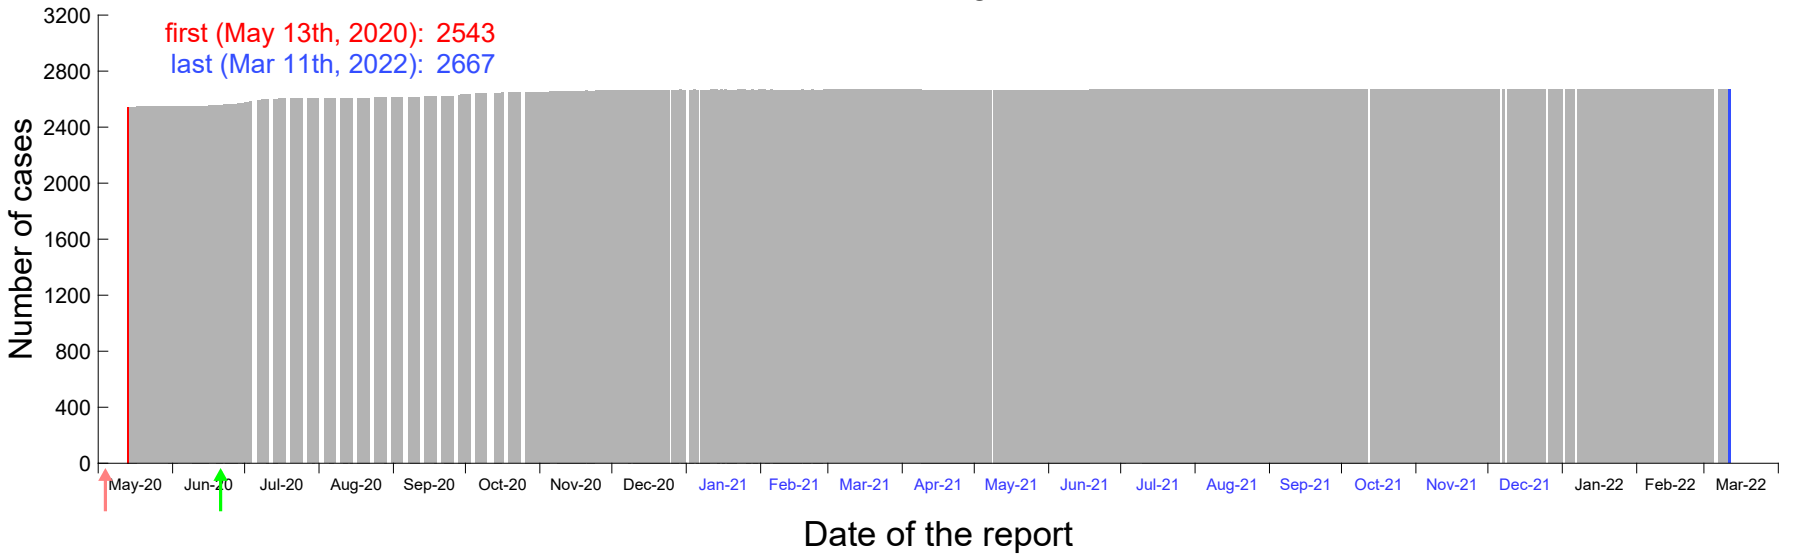

Evolution of the number of cases assigned to Mar 22nd, 2020 in Madrid

Evolution of the number of cases assigned to Mar 23rd, 2020 in Madrid

Evolution of the number of cases assigned to Mar 24th, 2020 in Madrid

Evolution of the number of cases assigned to Mar 25th, 2020 in Madrid

Evolution of the number of cases assigned to Mar 26th, 2020 in Madrid

Evolution of the number of cases assigned to Mar 27th, 2020 in Madrid

Evolution of the number of cases assigned to Mar 28th, 2020 in Madrid

Evolution of the number of cases assigned to Mar 29th, 2020 in Madrid

Evolution of the number of cases assigned to Mar 30th, 2020 in Madrid