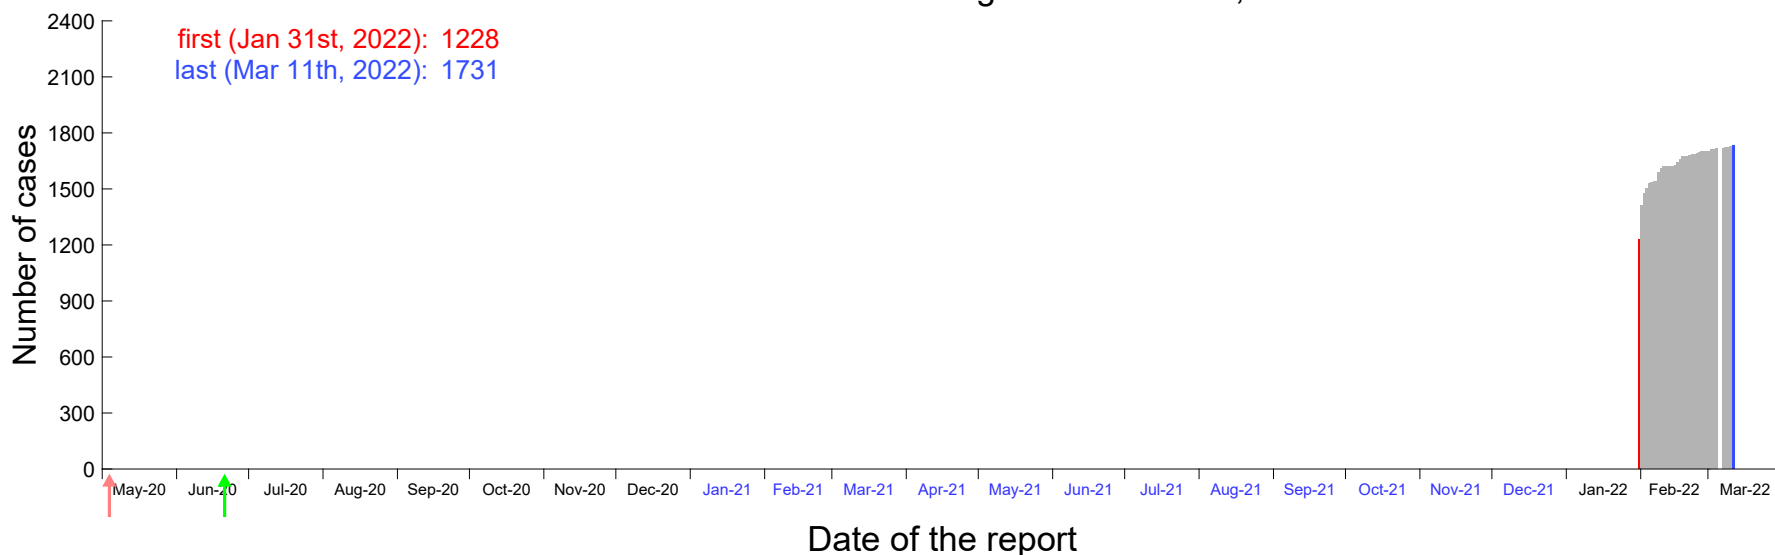

Evolution of the number of cases assigned to Jan 31st, 2022 in Madrid

Evolution of the number of cases assigned to Jan 30th, 2022 in Madrid