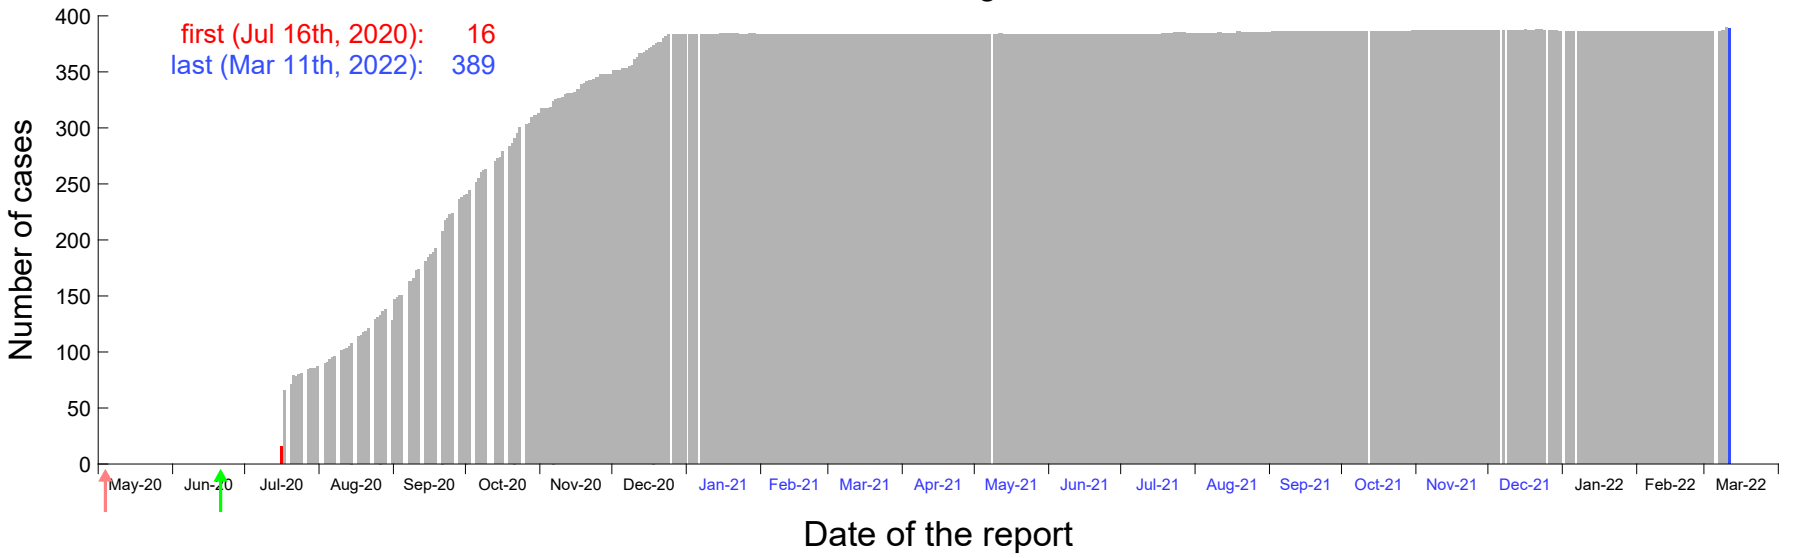

Evolution of the number of cases assigned to Jul 8th, 2020 in Madrid

Evolution of the number of cases assigned to Jul 9th, 2020 in Madrid

Evolution of the number of cases assigned to Jul 10th, 2020 in Madrid

Evolution of the number of cases assigned to Jul 11th, 2020 in Madrid

Evolution of the number of cases assigned to Jul 12th, 2020 in Madrid

Evolution of the number of cases assigned to Jul 13th, 2020 in Madrid

Evolution of the number of cases assigned to Jul 14th, 2020 in Madrid

Evolution of the number of cases assigned to Jul 15th, 2020 in Madrid

Evolution of the number of cases assigned to Jul 16th, 2020 in Madrid