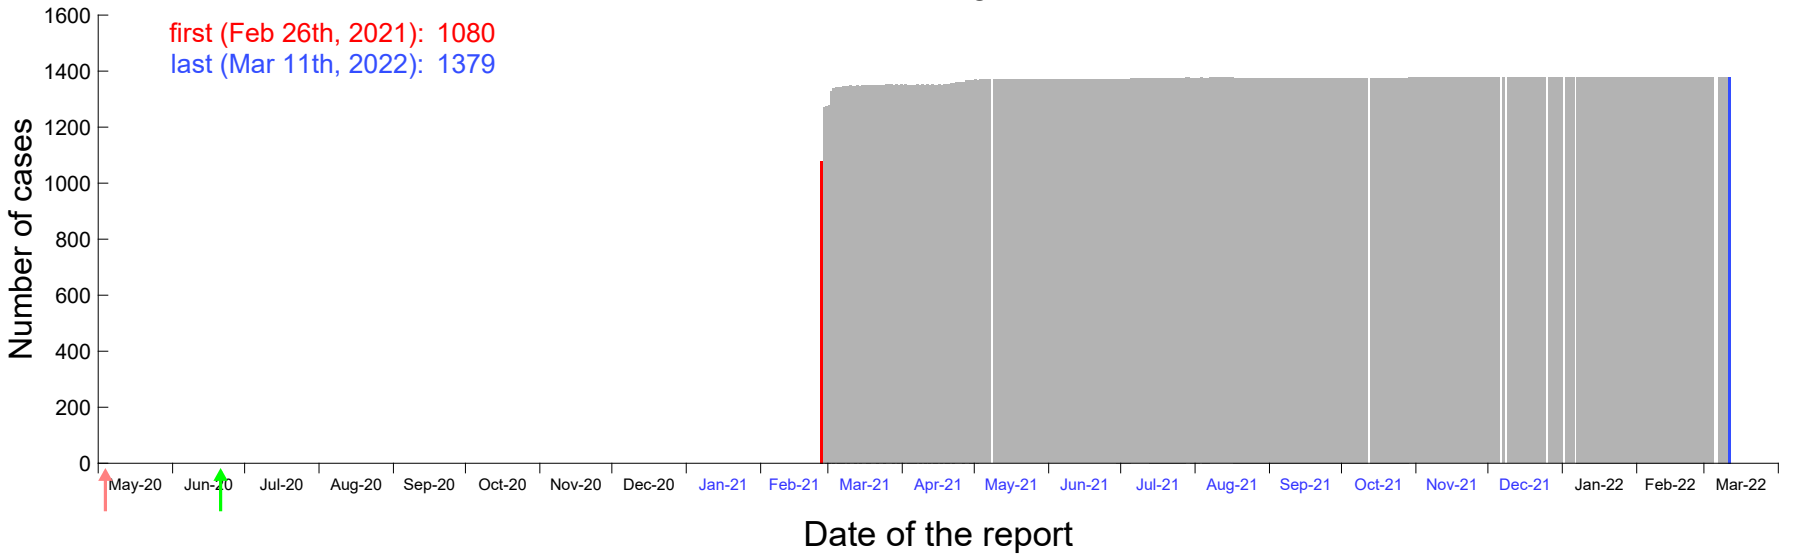

Evolution of the number of cases assigned to Feb 26th, 2021 in Madrid

Evolution of the number of cases assigned to Feb 25th, 2021 in Madrid