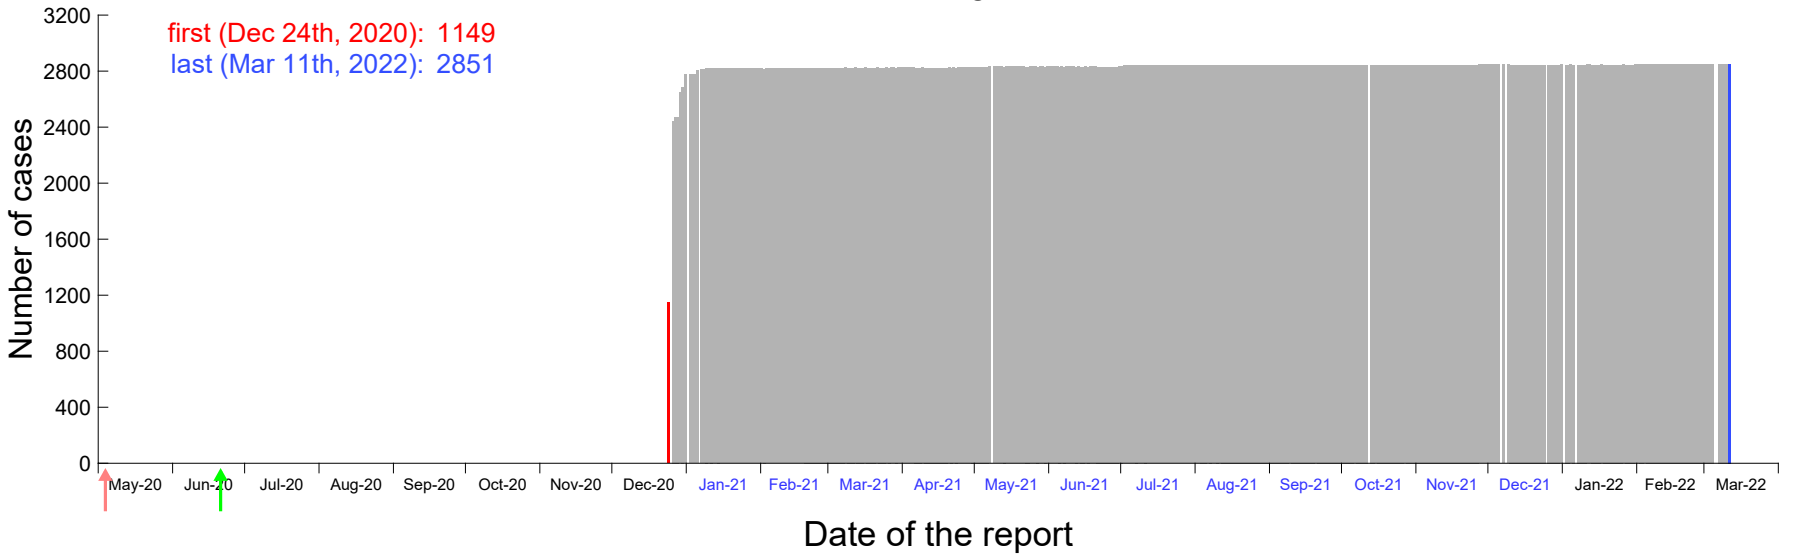

Evolution of the number of cases assigned to Dec 24th, 2020 in Madrid

Evolution of the number of cases assigned to Dec 23rd, 2020 in Madrid