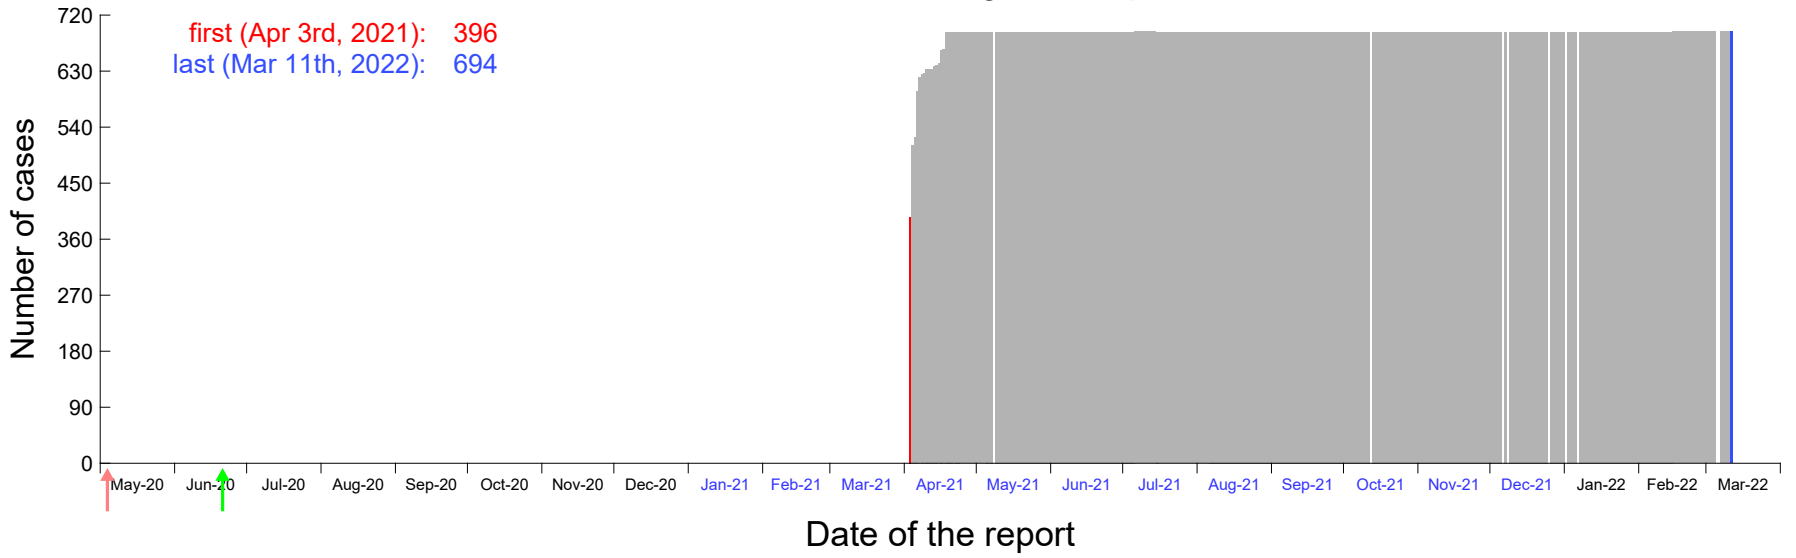

Evolution of the number of cases assigned to Apr 3rd, 2021 in Madrid

Evolution of the number of cases assigned to Apr 2nd, 2021 in Madrid