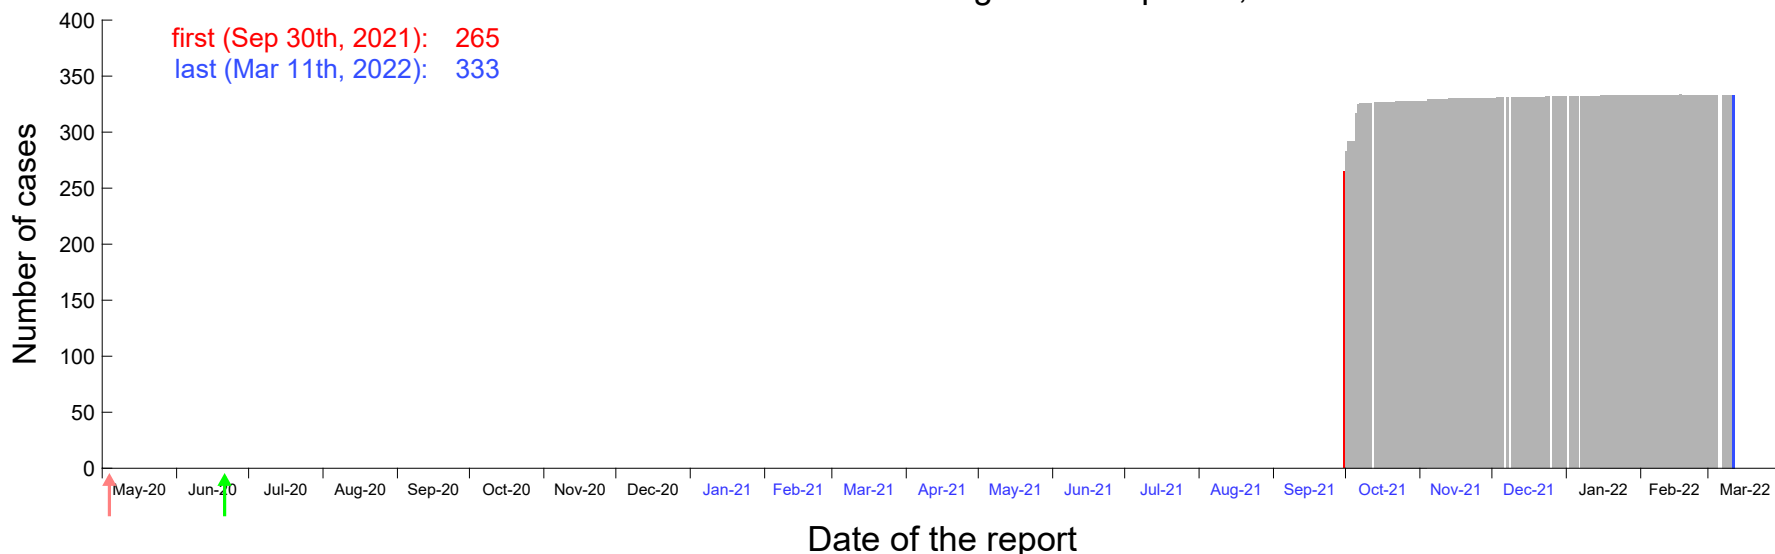

Evolution of the number of cases assigned to Sep 30th, 2021 in Madrid

Evolution of the number of cases assigned to Sep 29th, 2021 in Madrid