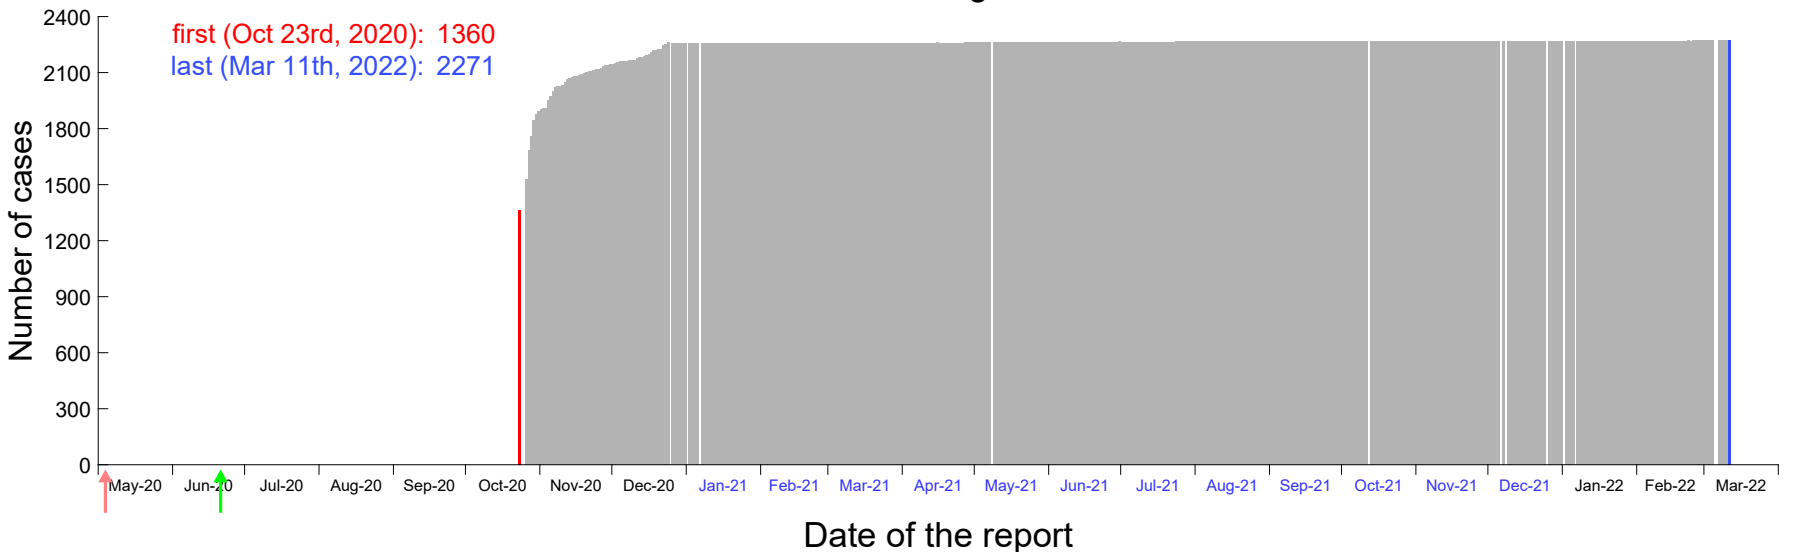

Evolution of the number of cases assigned to Oct 23rd, 2020 in Madrid

Evolution of the number of cases assigned to Oct 22nd, 2020 in Madrid