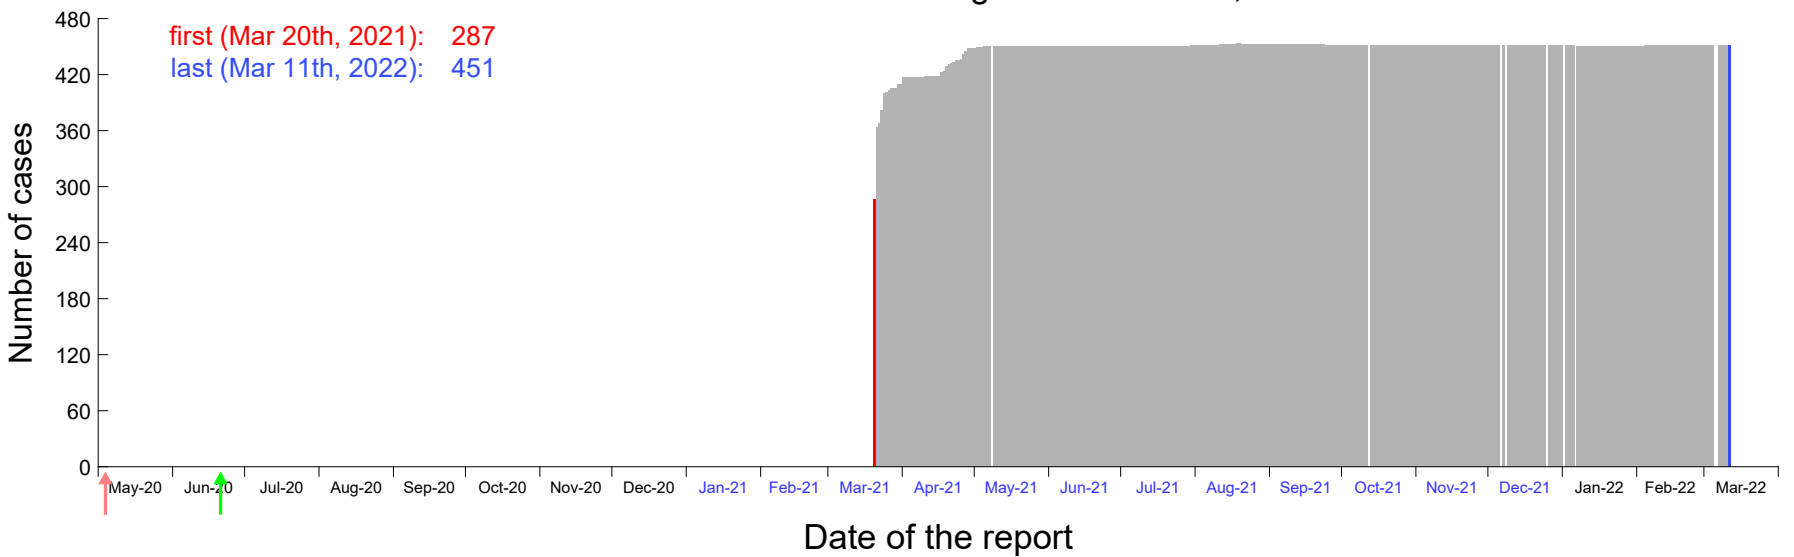

Evolution of the number of cases assigned to Mar 20th, 2021 in Madrid

Evolution of the number of cases assigned to Mar 19th, 2021 in Madrid