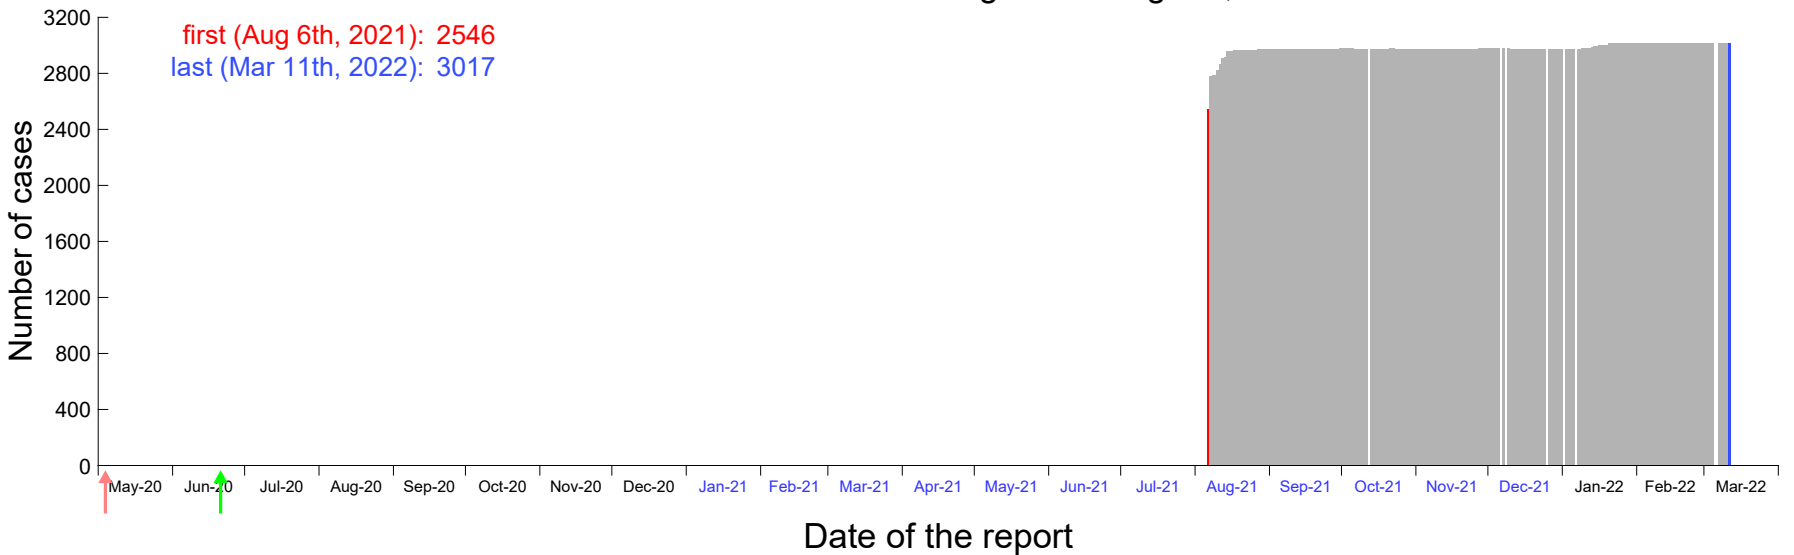

Evolution of the number of cases assigned to Aug 6th, 2021 in Madrid

Evolution of the number of cases assigned to Aug 5th, 2021 in Madrid