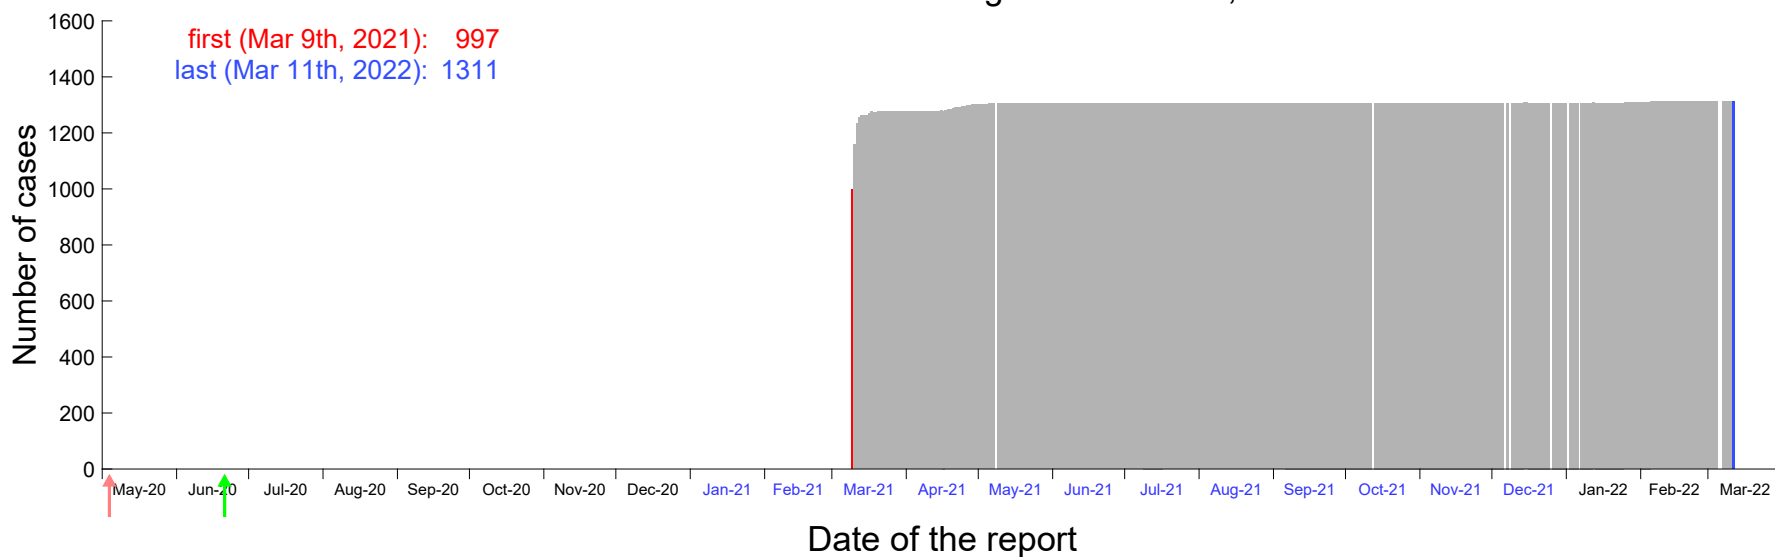

Evolution of the number of cases assigned to Mar 9th, 2021 in Madrid

Evolution of the number of cases assigned to Mar 8th, 2021 in Madrid