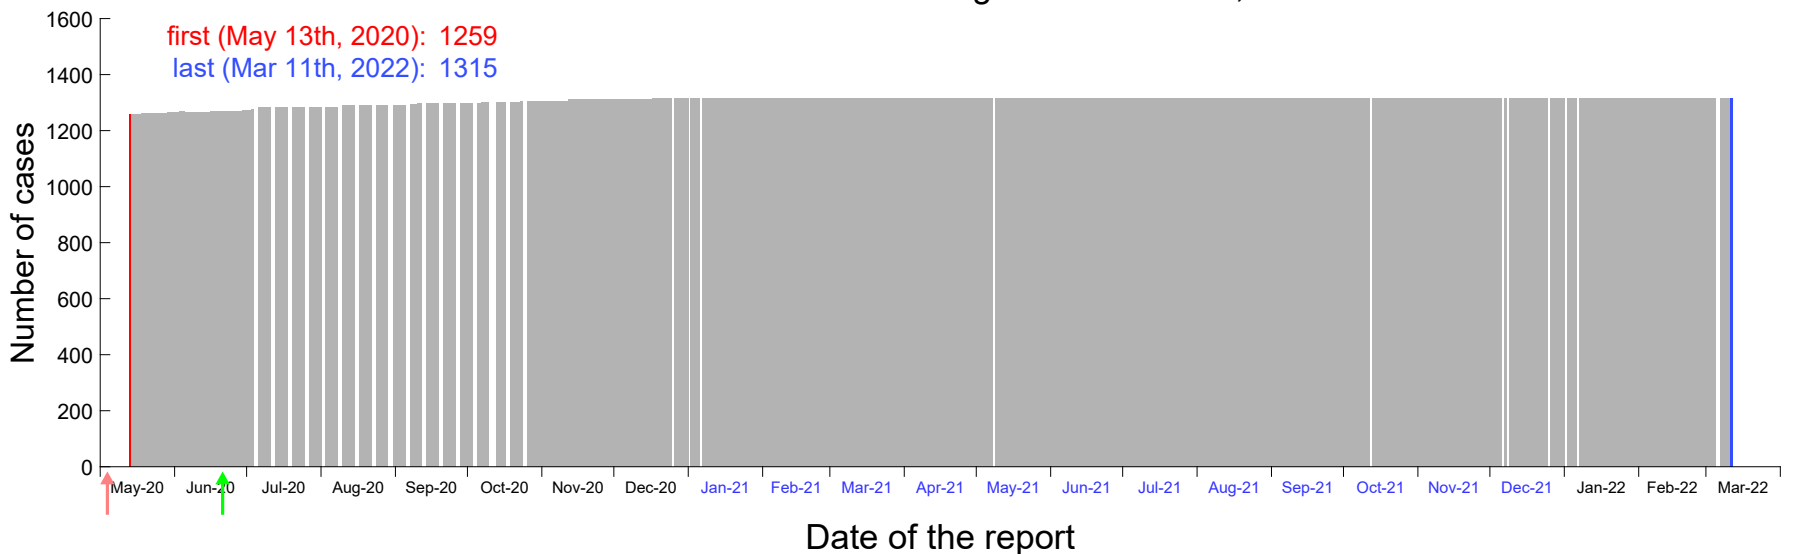

Evolution of the number of cases assigned to Mar 10th, 2020 in Madrid

Evolution of the number of cases assigned to Mar 11th, 2020 in Madrid

Evolution of the number of cases assigned to Mar 12th, 2020 in Madrid

Evolution of the number of cases assigned to Mar 13th, 2020 in Madrid

Evolution of the number of cases assigned to Mar 14th, 2020 in Madrid

Evolution of the number of cases assigned to Mar 15th, 2020 in Madrid

Evolution of the number of cases assigned to Mar 16th, 2020 in Madrid

Evolution of the number of cases assigned to Mar 17th, 2020 in Madrid

Evolution of the number of cases assigned to Mar 18th, 2020 in Madrid