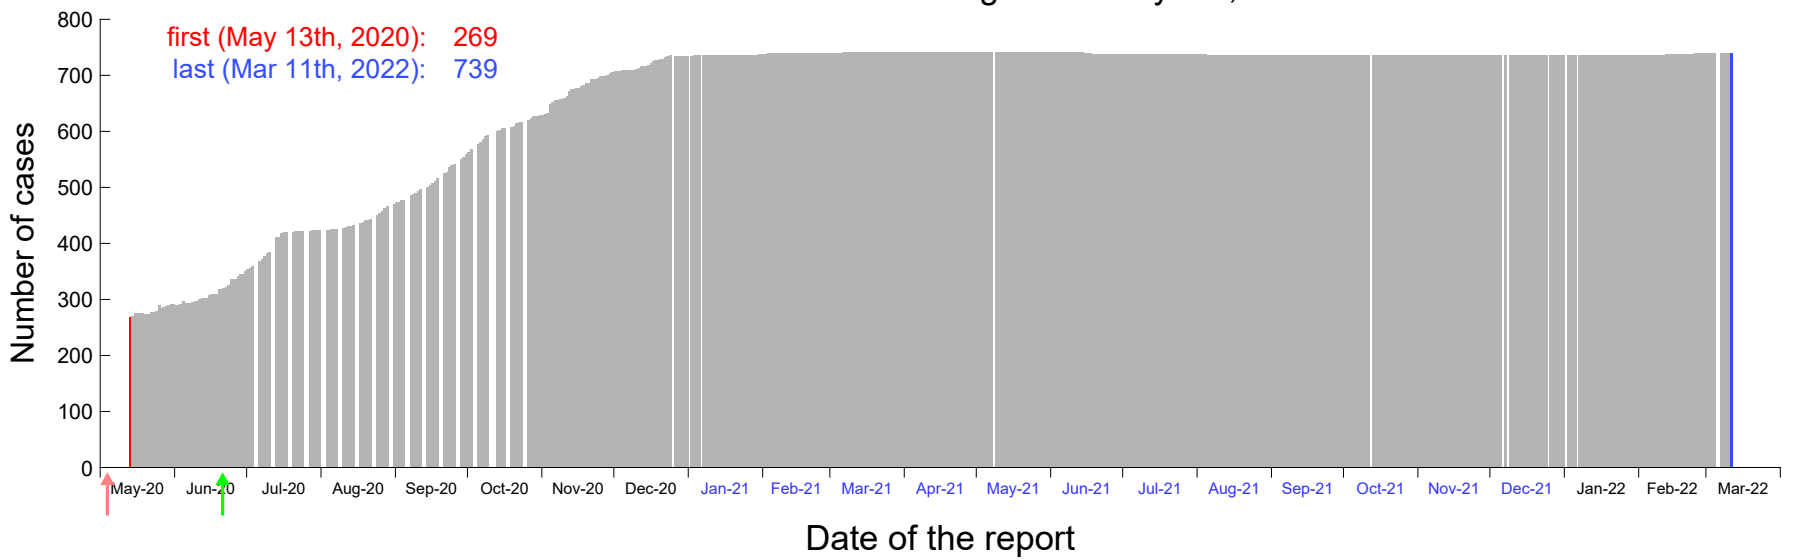

Evolution of the number of cases assigned to Apr 30th, 2020 in Madrid

Evolution of the number of cases assigned to May 1st, 2020 in Madrid

Evolution of the number of cases assigned to May 2nd, 2020 in Madrid

Evolution of the number of cases assigned to May 3rd, 2020 in Madrid

Evolution of the number of cases assigned to May 4th, 2020 in Madrid

Evolution of the number of cases assigned to May 5th, 2020 in Madrid

Evolution of the number of cases assigned to May 6th, 2020 in Madrid

Evolution of the number of cases assigned to May 7th, 2020 in Madrid

Evolution of the number of cases assigned to May 8th, 2020 in Madrid