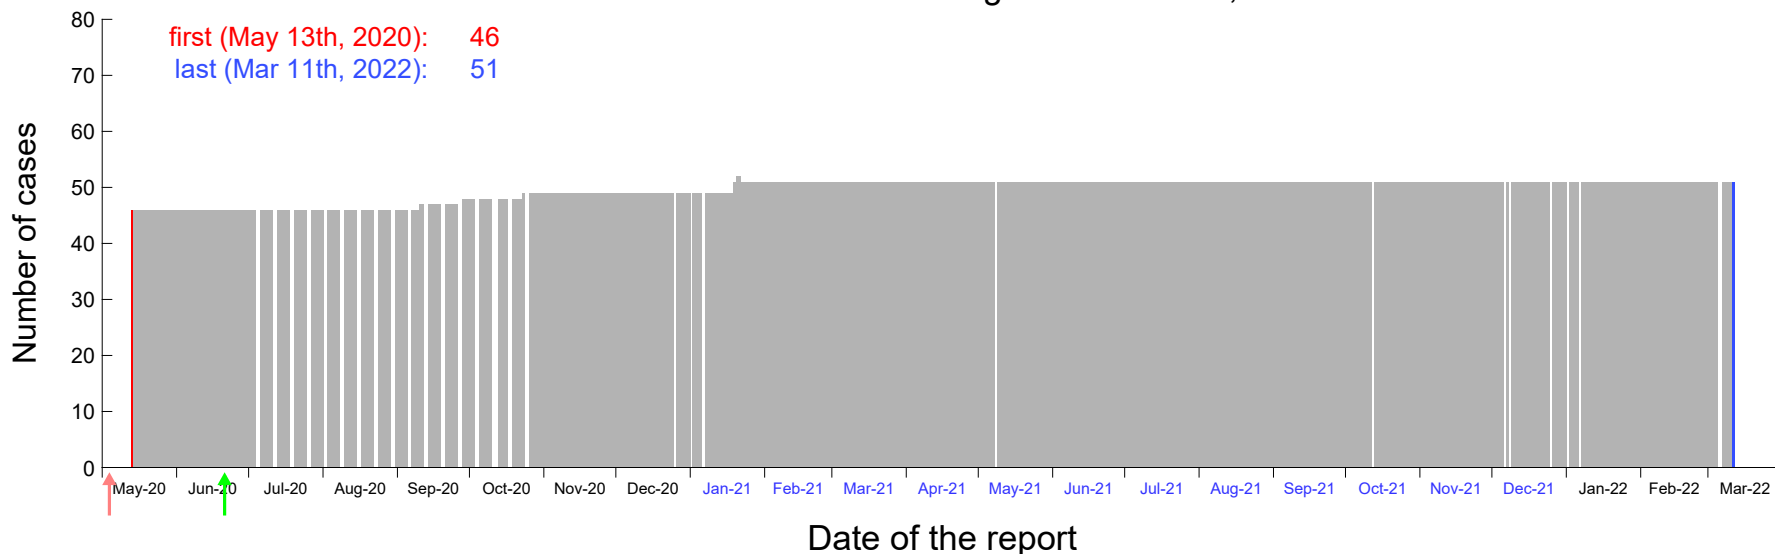

Evolution of the number of cases assigned to Mar 1st, 2020 in Madrid

Evolution of the number of cases assigned to Mar 2nd, 2020 in Madrid

Evolution of the number of cases assigned to Mar 3rd, 2020 in Madrid

Evolution of the number of cases assigned to Mar 4th, 2020 in Madrid

Evolution of the number of cases assigned to Mar 5th, 2020 in Madrid

Evolution of the number of cases assigned to Mar 6th, 2020 in Madrid