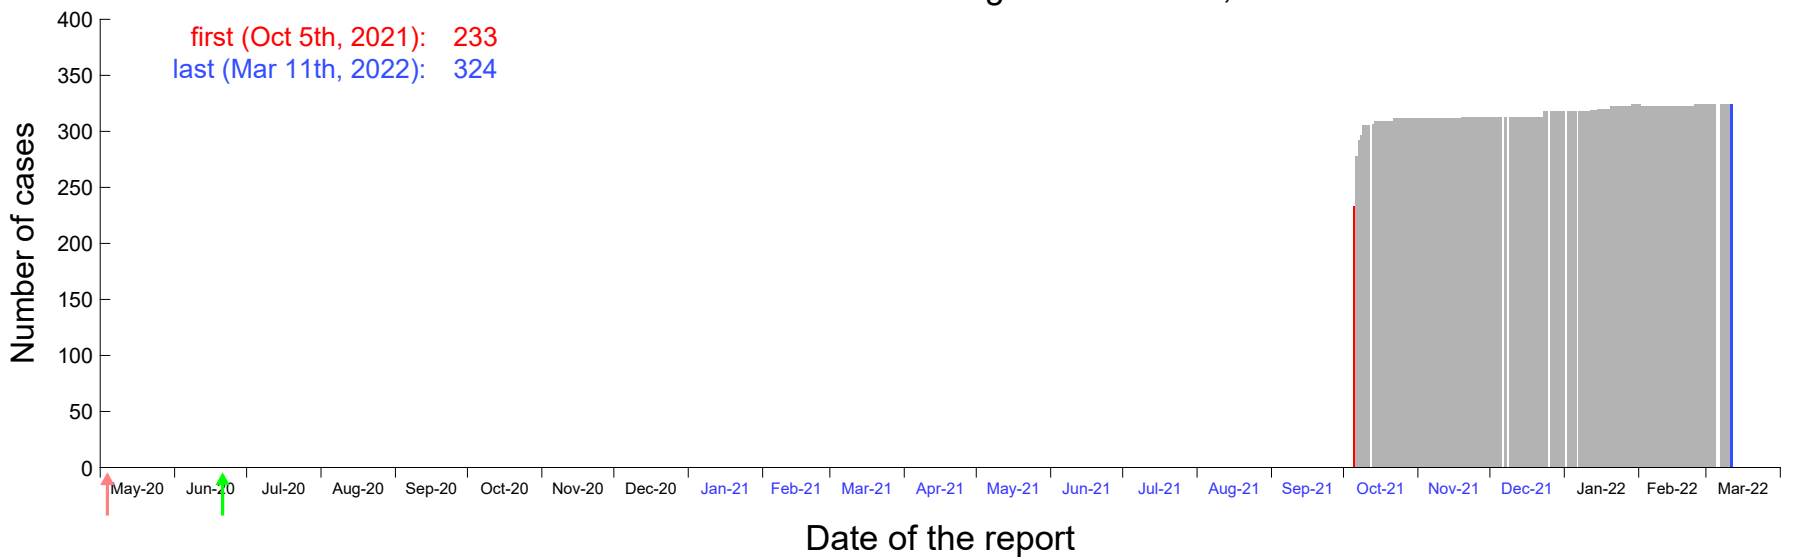

Evolution of the number of cases assigned to Oct 5th, 2021 in Madrid

Evolution of the number of cases assigned to Oct 4th, 2021 in Madrid