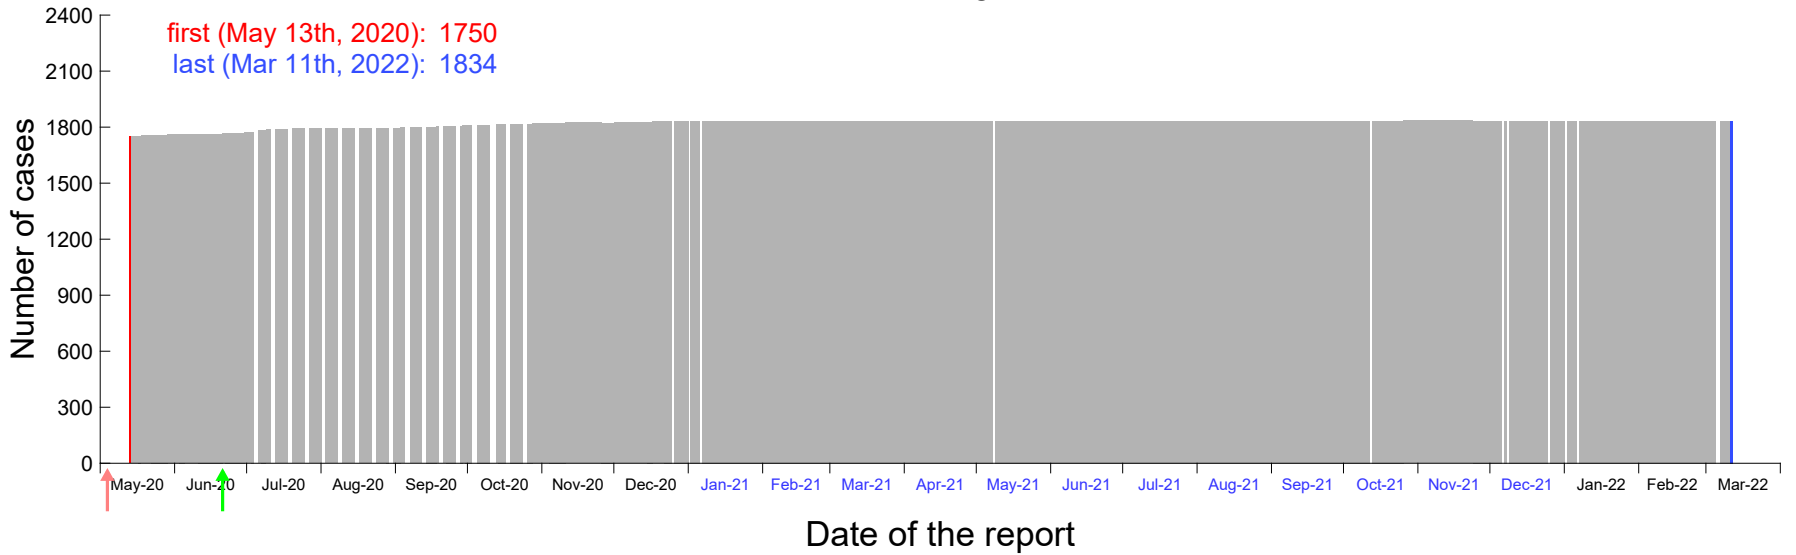

Evolution of the number of cases assigned to Mar 10th, 2020 in Madrid

Evolution of the number of cases assigned to Mar 11th, 2020 in Madrid

Evolution of the number of cases assigned to Mar 12th, 2020 in Madrid

Evolution of the number of cases assigned to Mar 13th, 2020 in Madrid

Evolution of the number of cases assigned to Mar 14th, 2020 in Madrid

Evolution of the number of cases assigned to Mar 15th, 2020 in Madrid

Evolution of the number of cases assigned to Mar 16th, 2020 in Madrid

Evolution of the number of cases assigned to Mar 17th, 2020 in Madrid

Evolution of the number of cases assigned to Mar 18th, 2020 in Madrid

Evolution of the number of cases assigned to Mar 19th, 2020 in Madrid

Evolution of the number of cases assigned to Mar 20th, 2020 in Madrid

Evolution of the number of cases assigned to Mar 21st, 2020 in Madrid