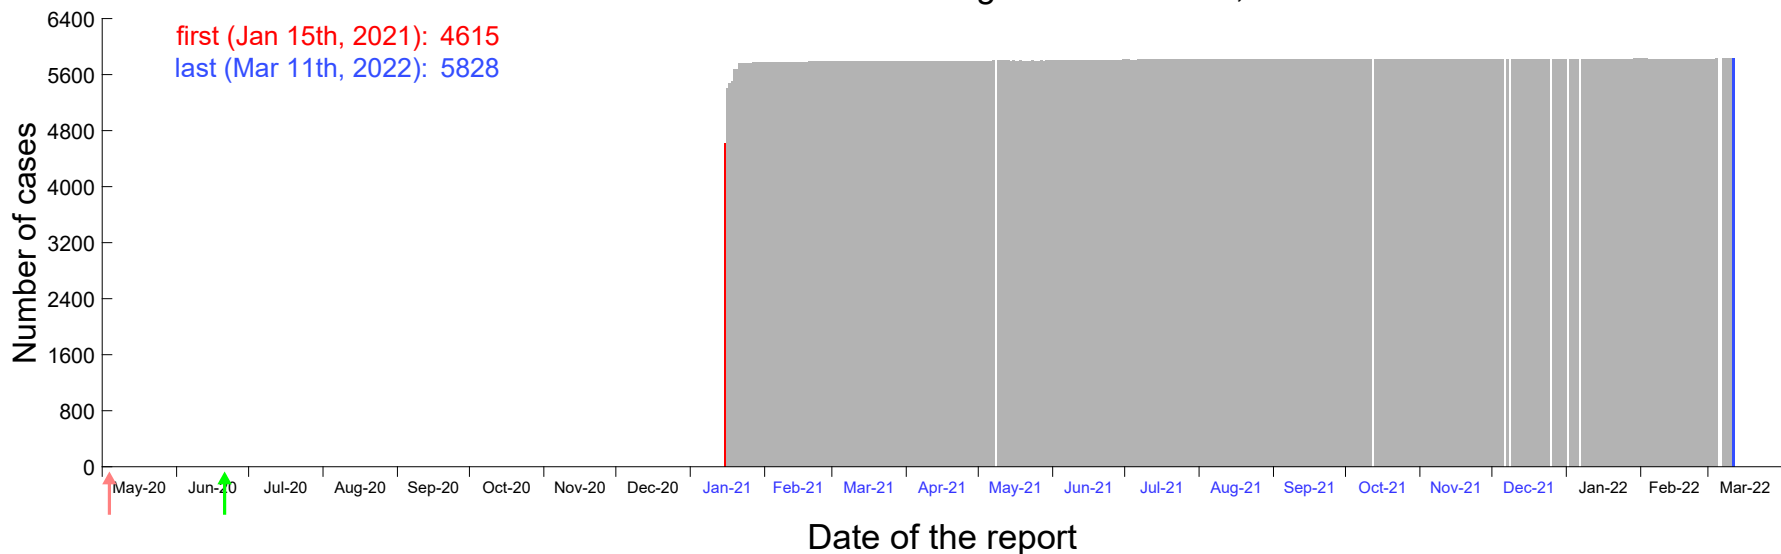

Evolution of the number of cases assigned to Jan 15th, 2021 in Madrid

Evolution of the number of cases assigned to Jan 14th, 2021 in Madrid