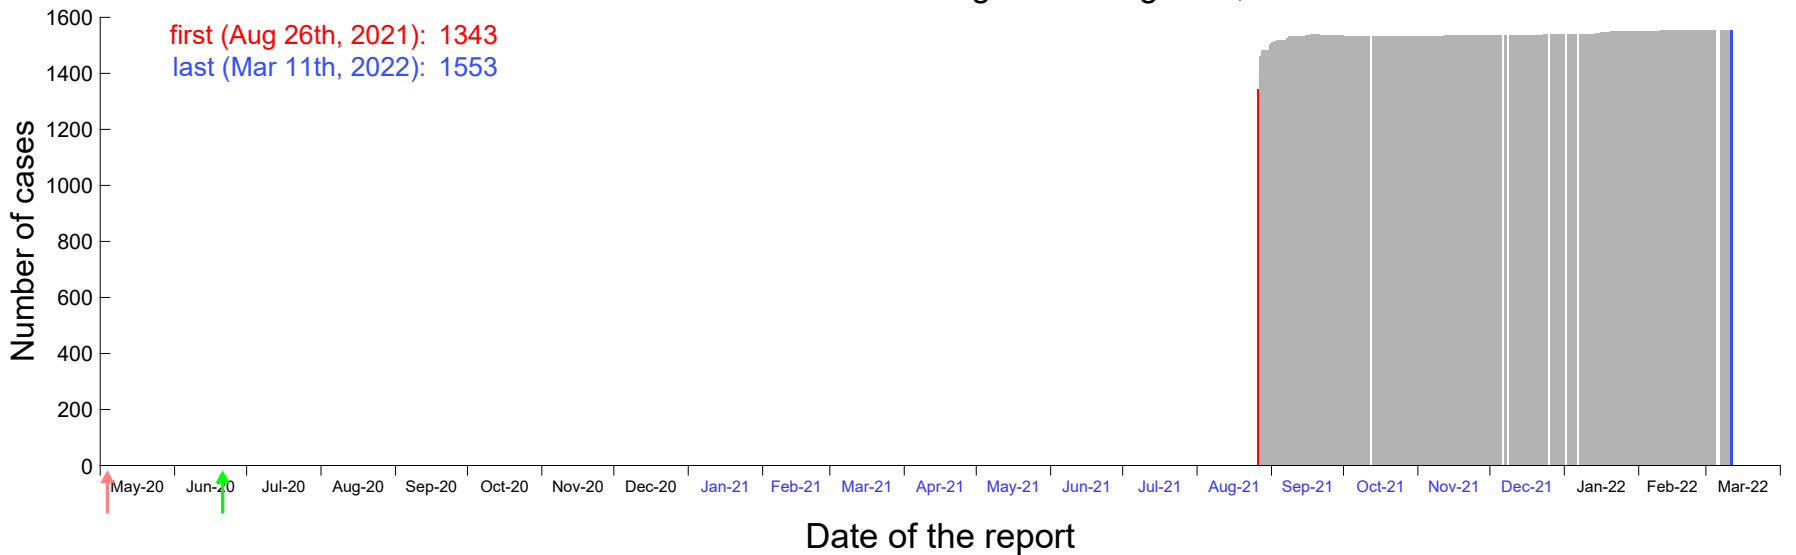

Evolution of the number of cases assigned to Aug 26th, 2021 in Madrid

Evolution of the number of cases assigned to Aug 25th, 2021 in Madrid