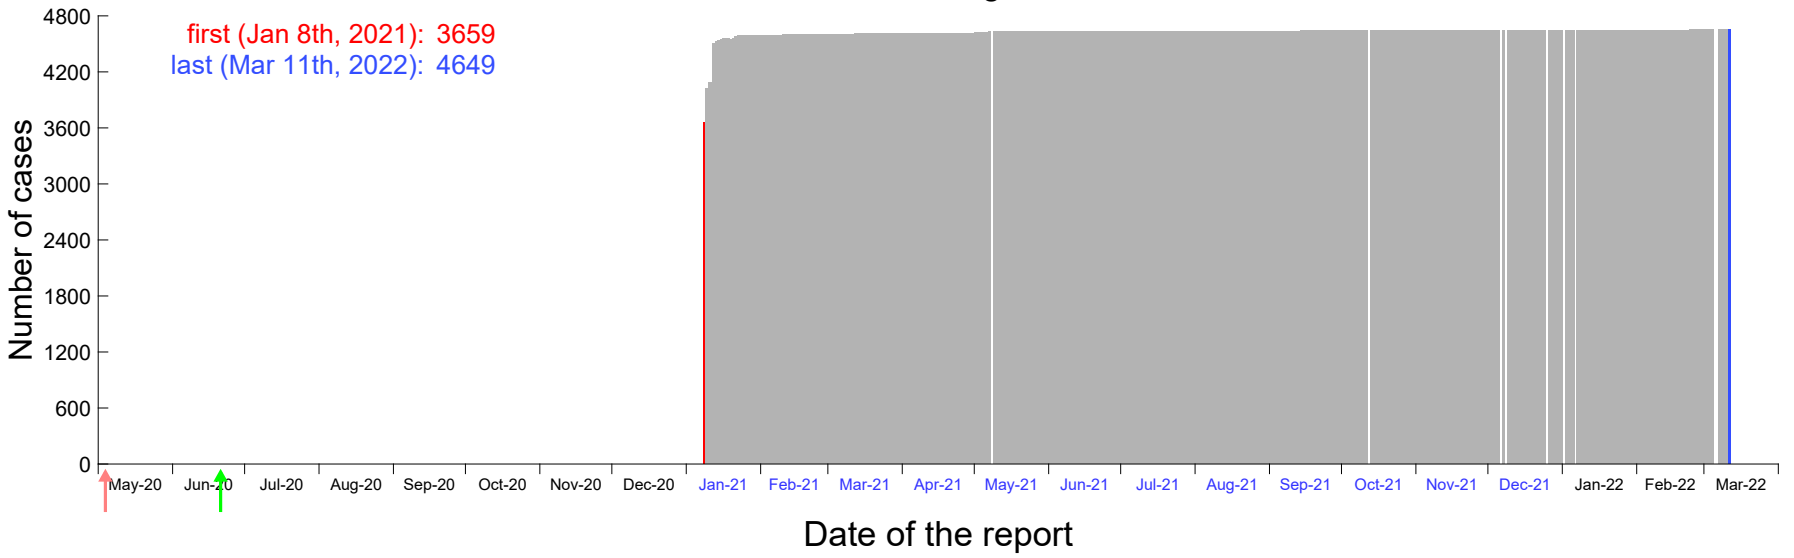

Evolution of the number of cases assigned to Jan 8th, 2021 in Madrid

Evolution of the number of cases assigned to Jan 7th, 2021 in Madrid