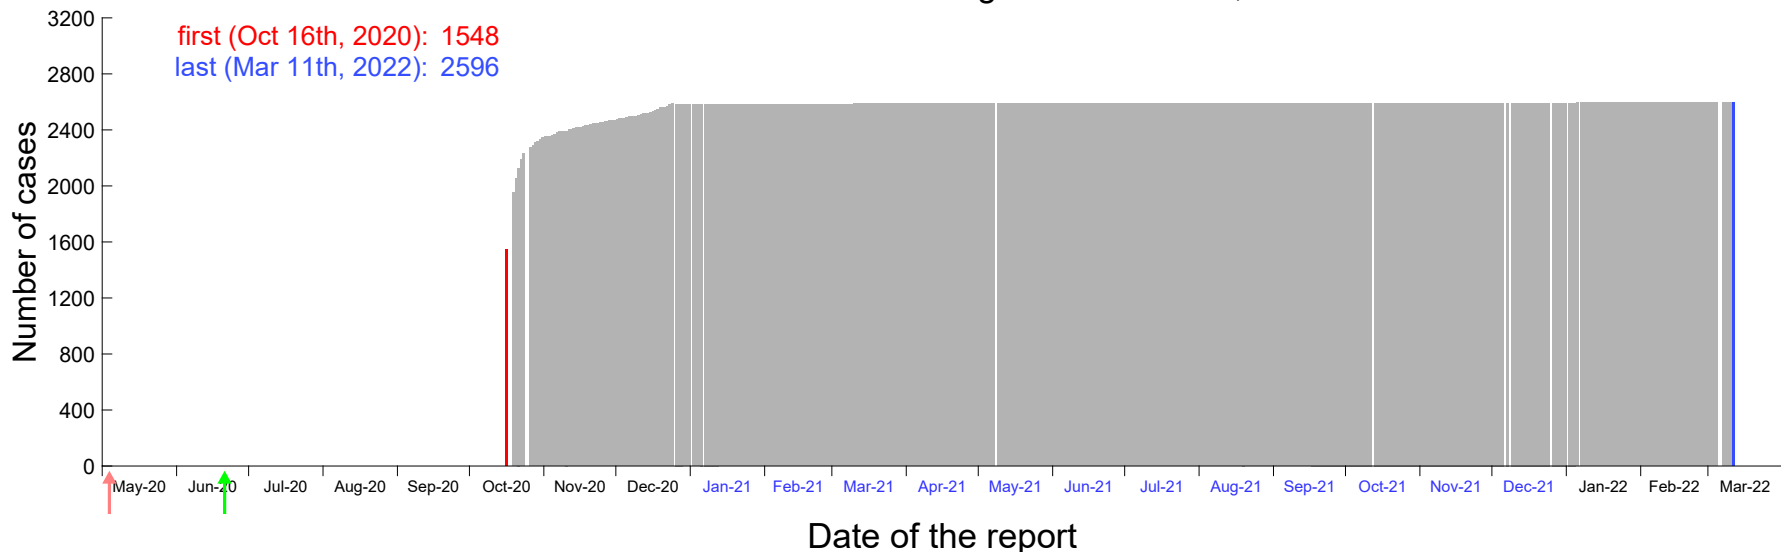

Evolution of the number of cases assigned to Oct 16th, 2020 in Madrid

Evolution of the number of cases assigned to Oct 15th, 2020 in Madrid