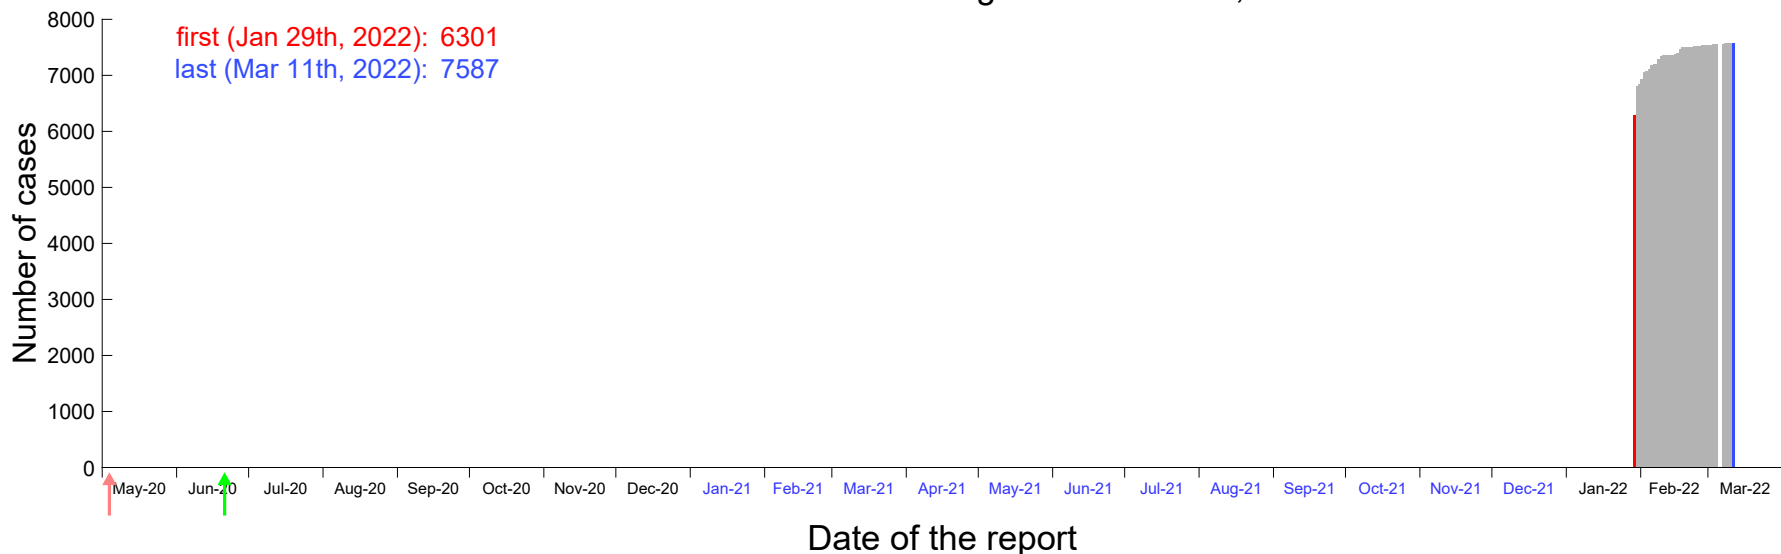

Evolution of the number of cases assigned to Jan 29th, 2022 in Madrid

Evolution of the number of cases assigned to Jan 28th, 2022 in Madrid