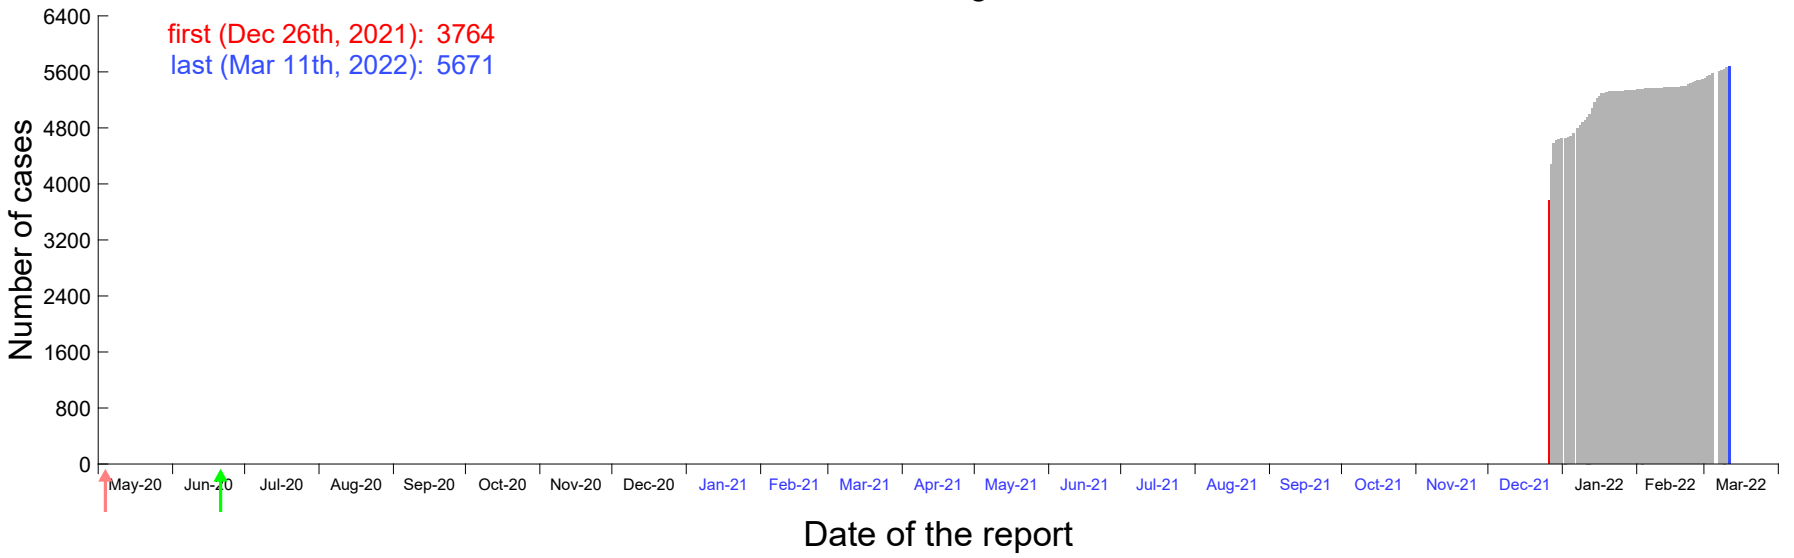

Evolution of the number of cases assigned to Dec 26th, 2021 in Madrid

Evolution of the number of cases assigned to Dec 25th, 2021 in Madrid