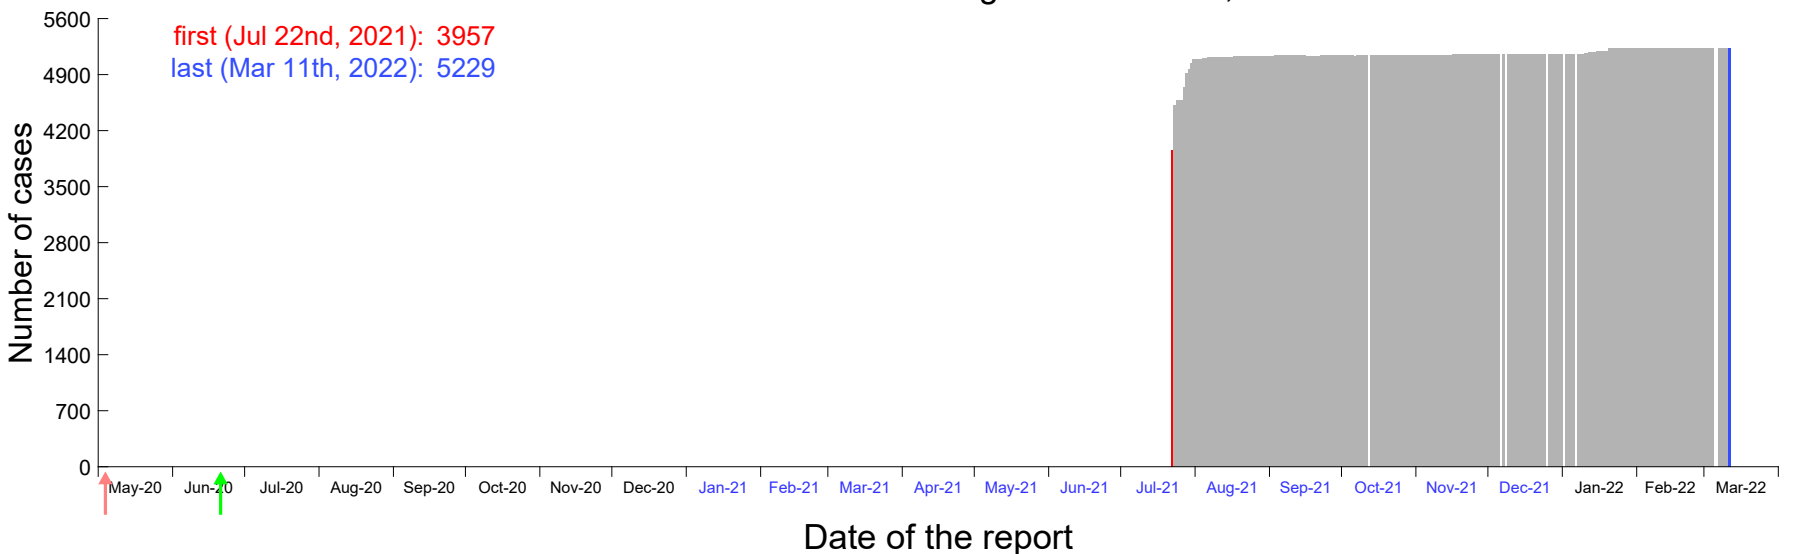

Evolution of the number of cases assigned to Jul 22nd, 2021 in Madrid

Evolution of the number of cases assigned to Jul 21st, 2021 in Madrid