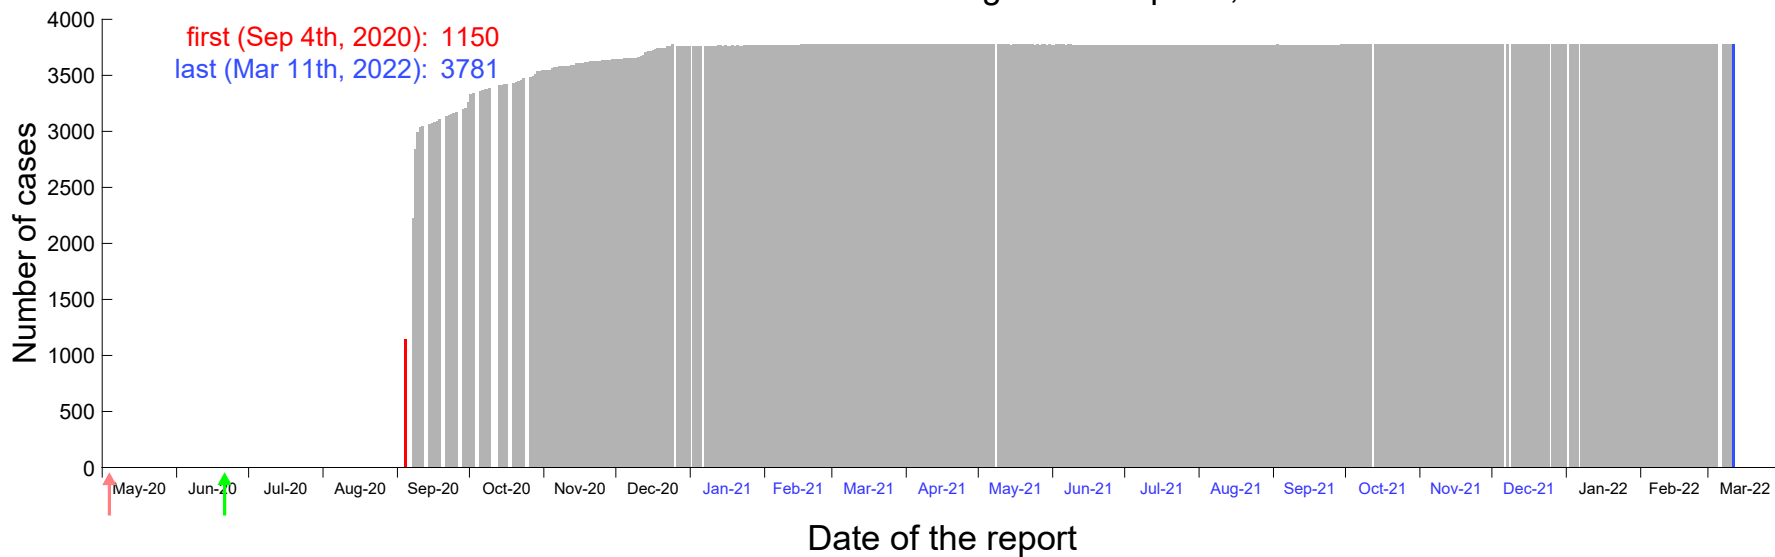

Evolution of the number of cases assigned to Sep 4th, 2020 in Madrid

Evolution of the number of cases assigned to Sep 3rd, 2020 in Madrid