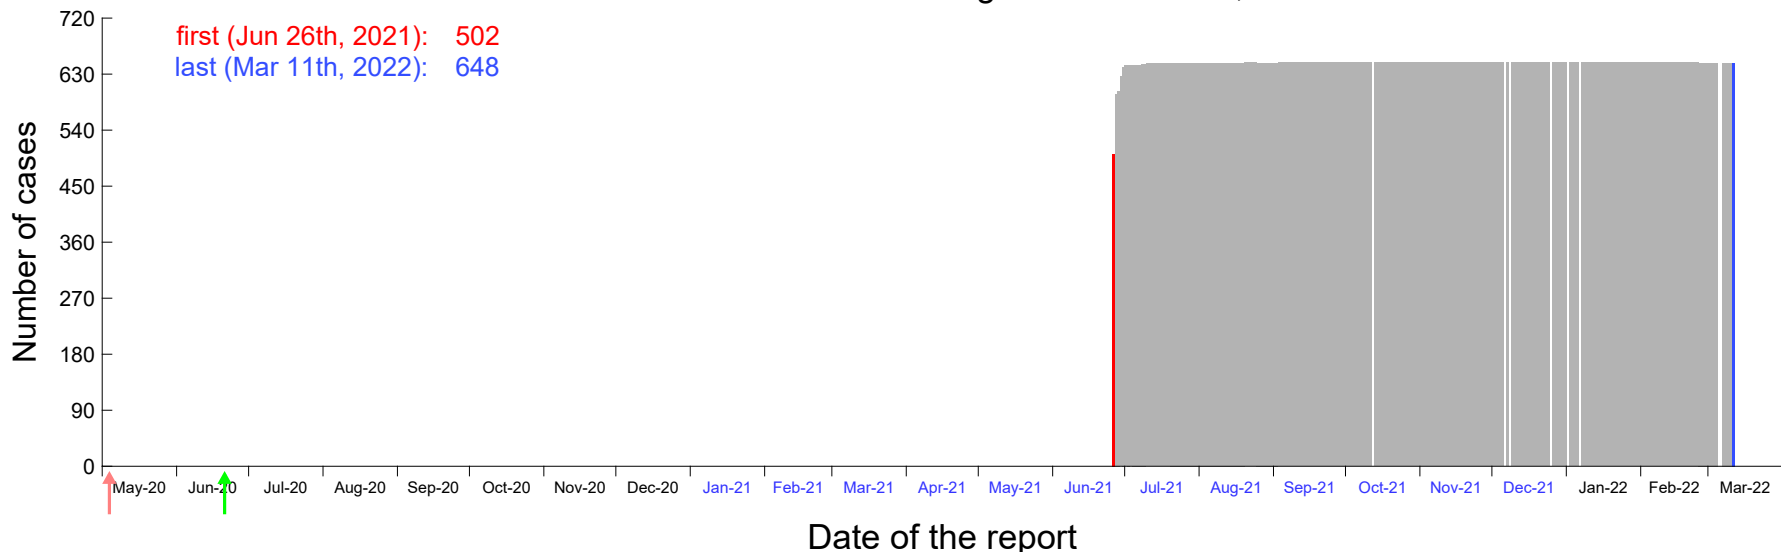

Evolution of the number of cases assigned to Jun 26th, 2021 in Madrid

Evolution of the number of cases assigned to Jun 25th, 2021 in Madrid