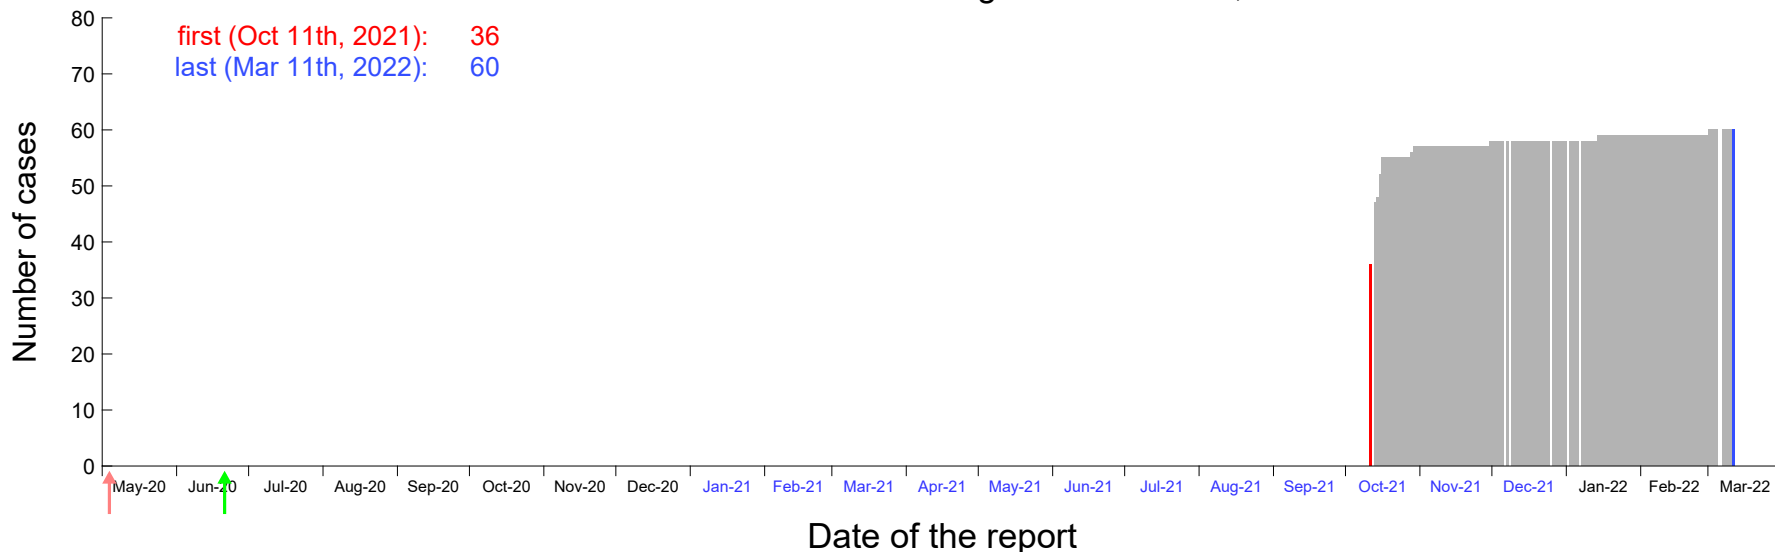

Evolution of the number of cases assigned to Oct 11th, 2021 in Madrid

Evolution of the number of cases assigned to Oct 10th, 2021 in Madrid