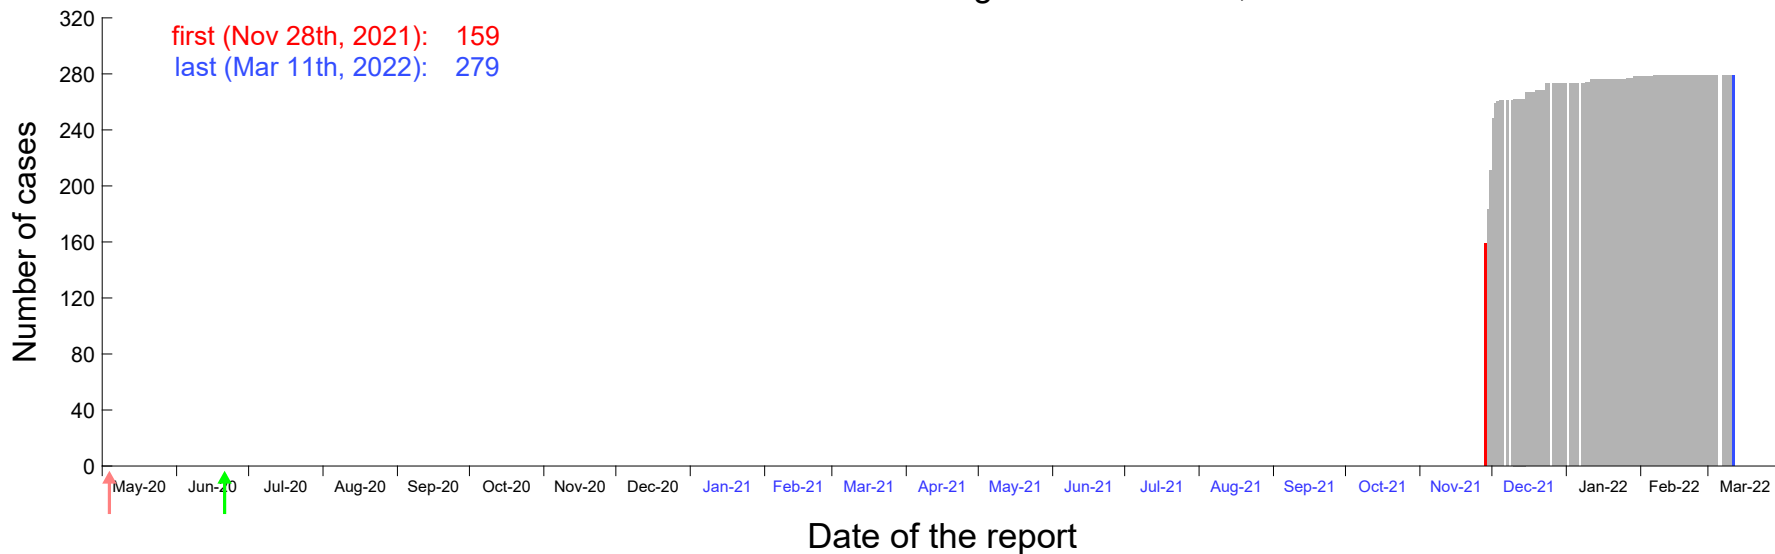

Evolution of the number of cases assigned to Nov 28th, 2021 in Madrid

Evolution of the number of cases assigned to Nov 27th, 2021 in Madrid