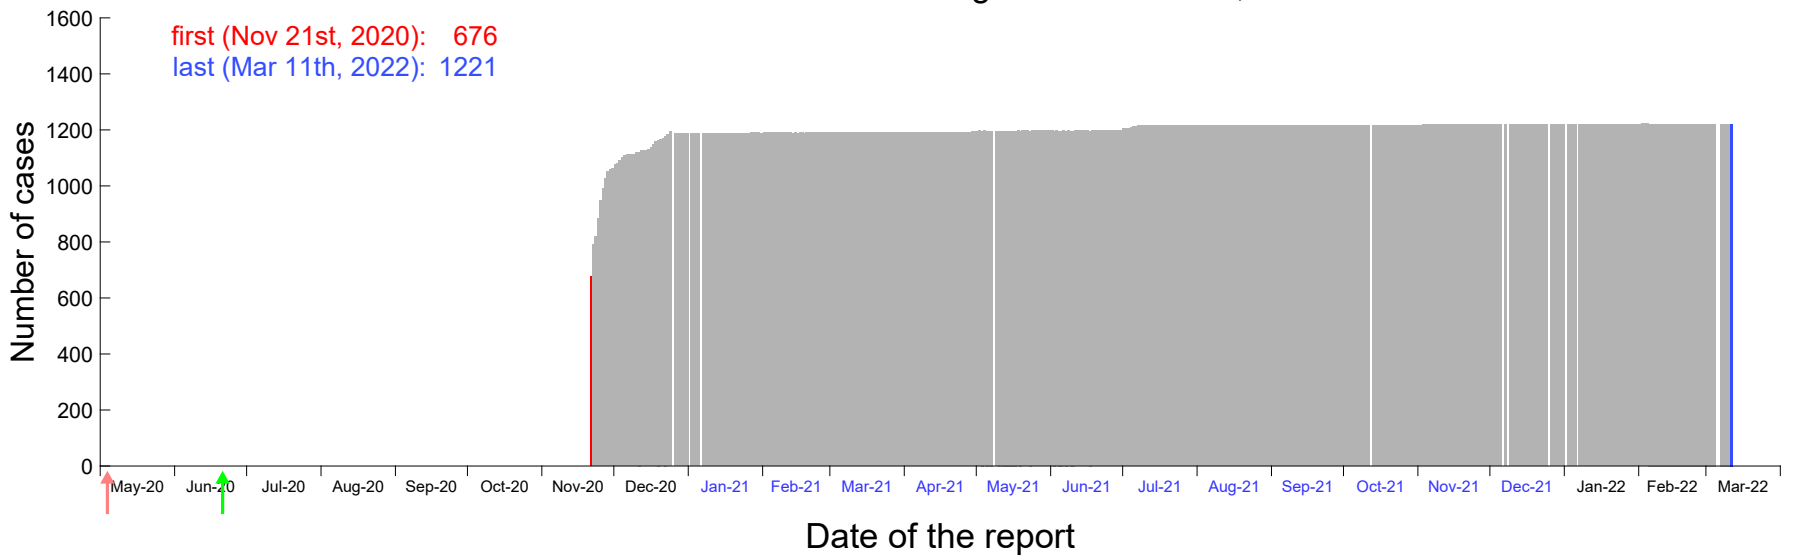

Evolution of the number of cases assigned to Nov 21st, 2020 in Madrid

Evolution of the number of cases assigned to Nov 20th, 2020 in Madrid