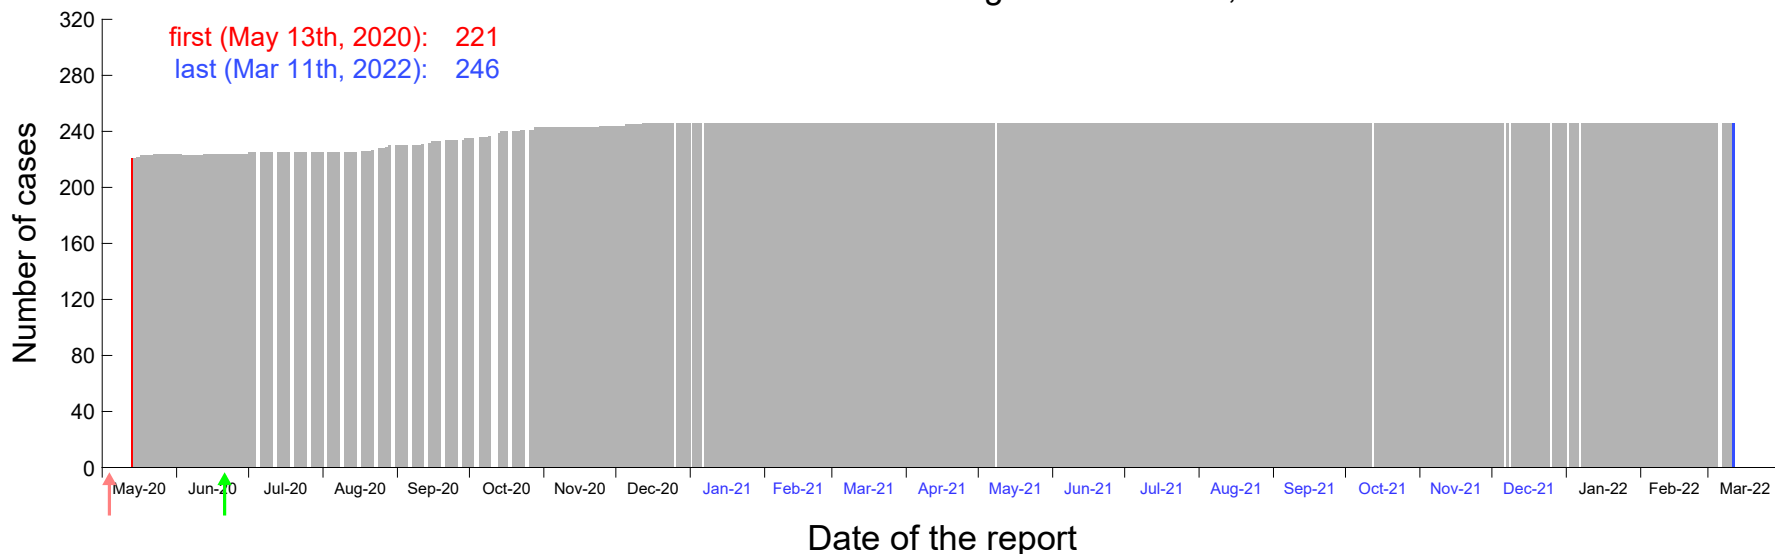

Evolution of the number of cases assigned to Mar 1st, 2020 in Madrid

Evolution of the number of cases assigned to Mar 2nd, 2020 in Madrid

Evolution of the number of cases assigned to Mar 3rd, 2020 in Madrid

Evolution of the number of cases assigned to Mar 4th, 2020 in Madrid

Evolution of the number of cases assigned to Mar 5th, 2020 in Madrid

Evolution of the number of cases assigned to Mar 6th, 2020 in Madrid

Evolution of the number of cases assigned to Mar 7th, 2020 in Madrid

Evolution of the number of cases assigned to Mar 8th, 2020 in Madrid

Evolution of the number of cases assigned to Mar 9th, 2020 in Madrid