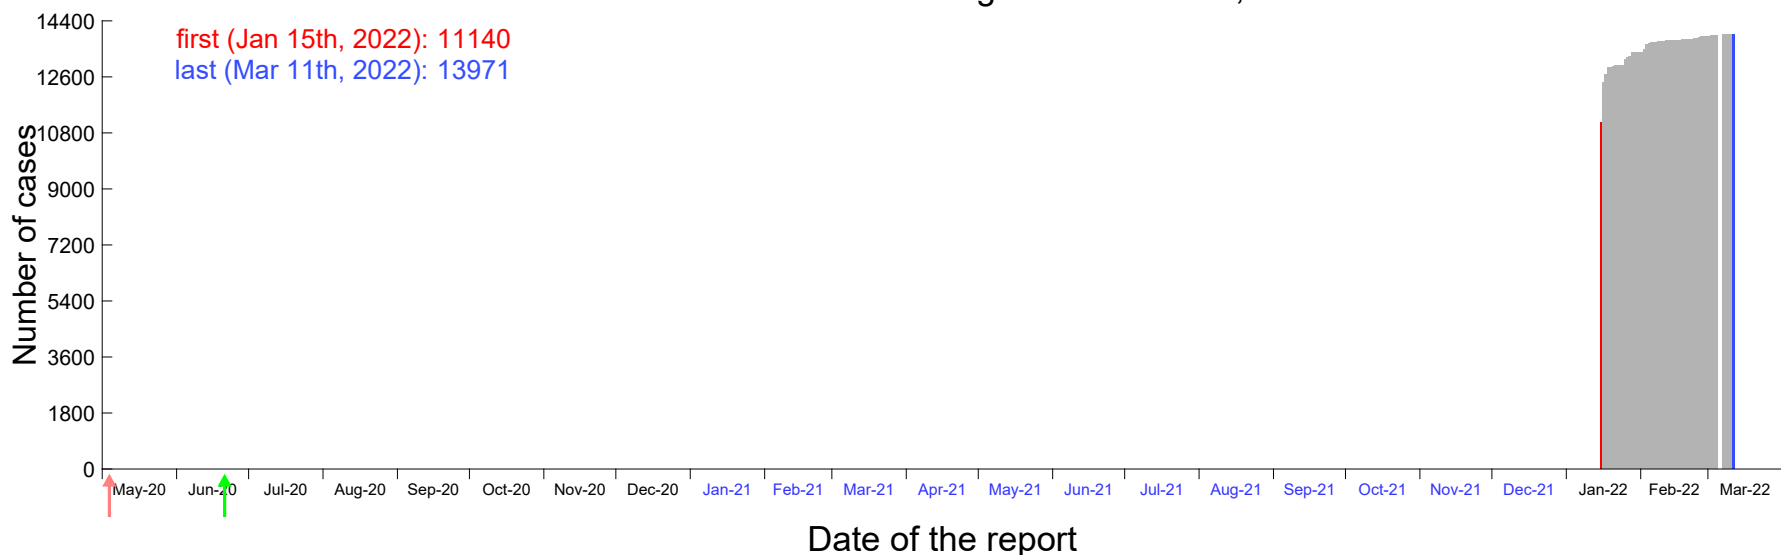

Evolution of the number of cases assigned to Jan 15th, 2022 in Madrid

Evolution of the number of cases assigned to Jan 14th, 2022 in Madrid