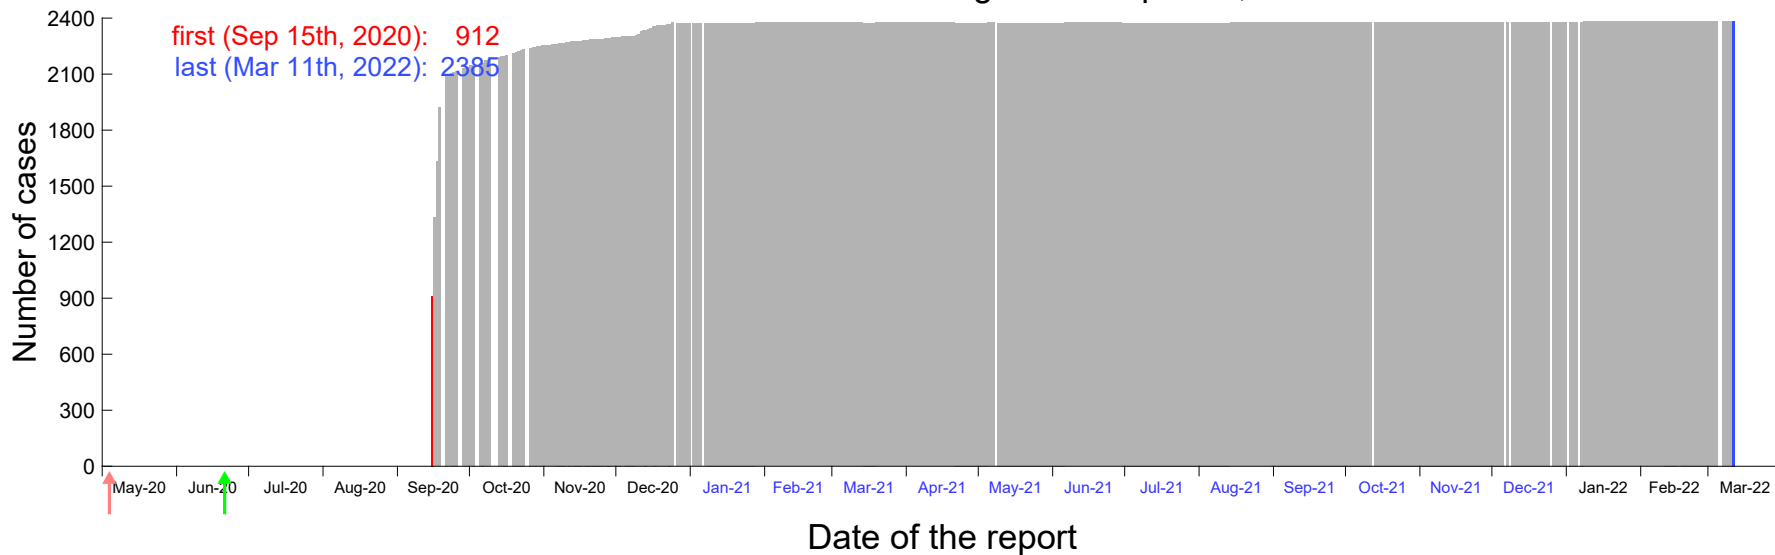

Evolution of the number of cases assigned to Sep 15th, 2020 in Madrid

Evolution of the number of cases assigned to Sep 14th, 2020 in Madrid