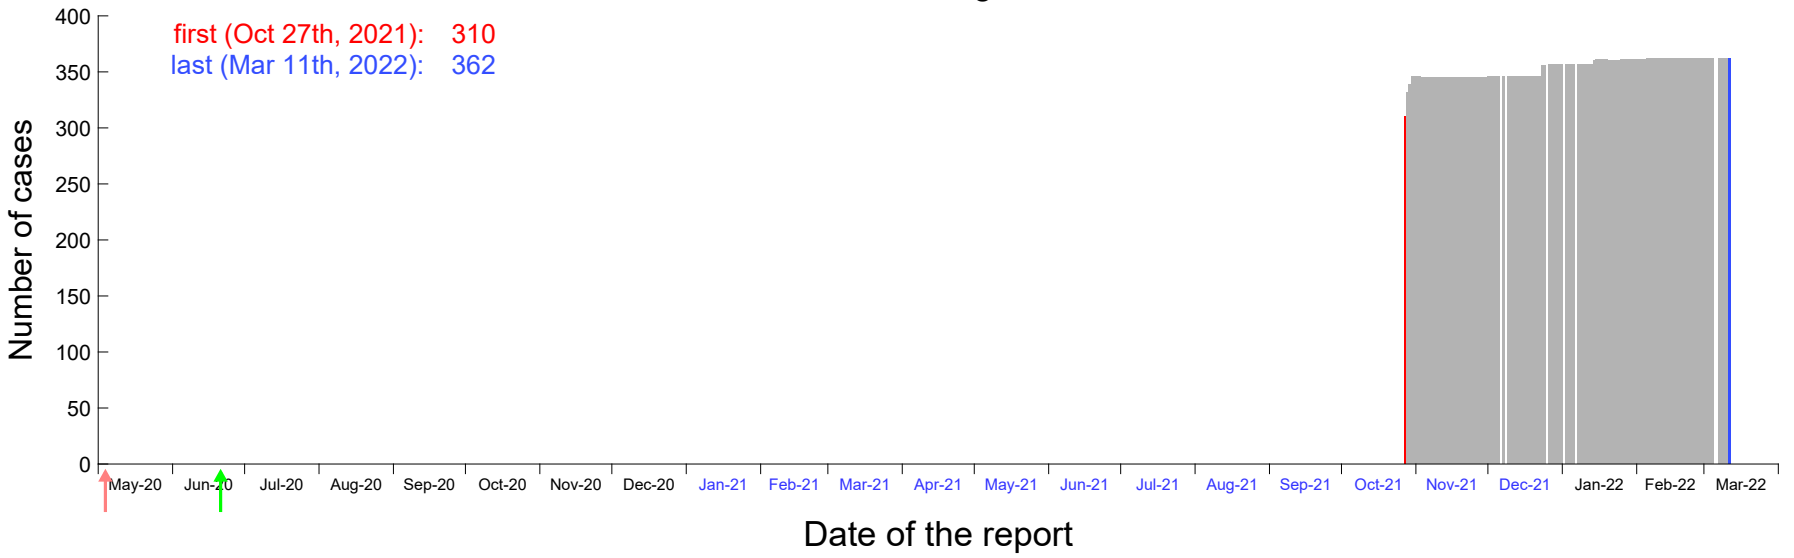

Evolution of the number of cases assigned to Oct 27th, 2021 in Madrid

Evolution of the number of cases assigned to Oct 26th, 2021 in Madrid