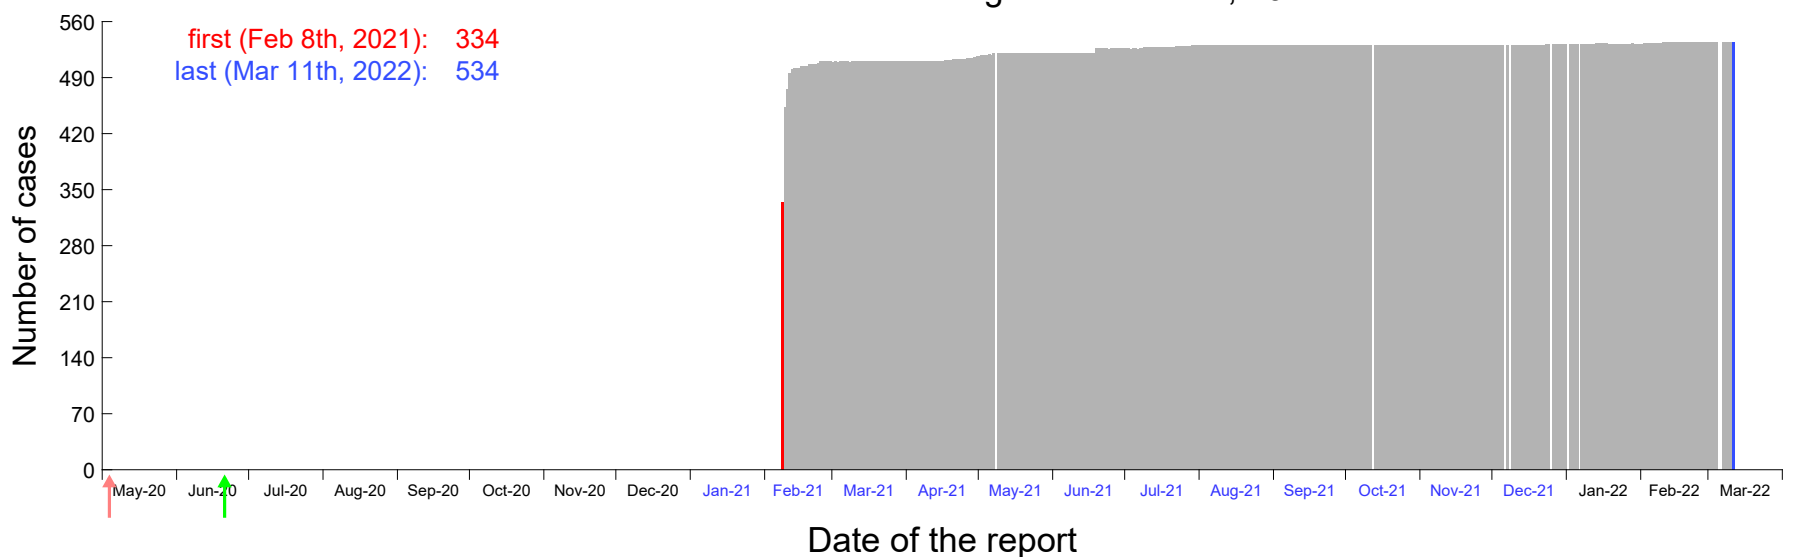

Evolution of the number of cases assigned to Feb 8th, 2021 in Madrid

Evolution of the number of cases assigned to Feb 7th, 2021 in Madrid