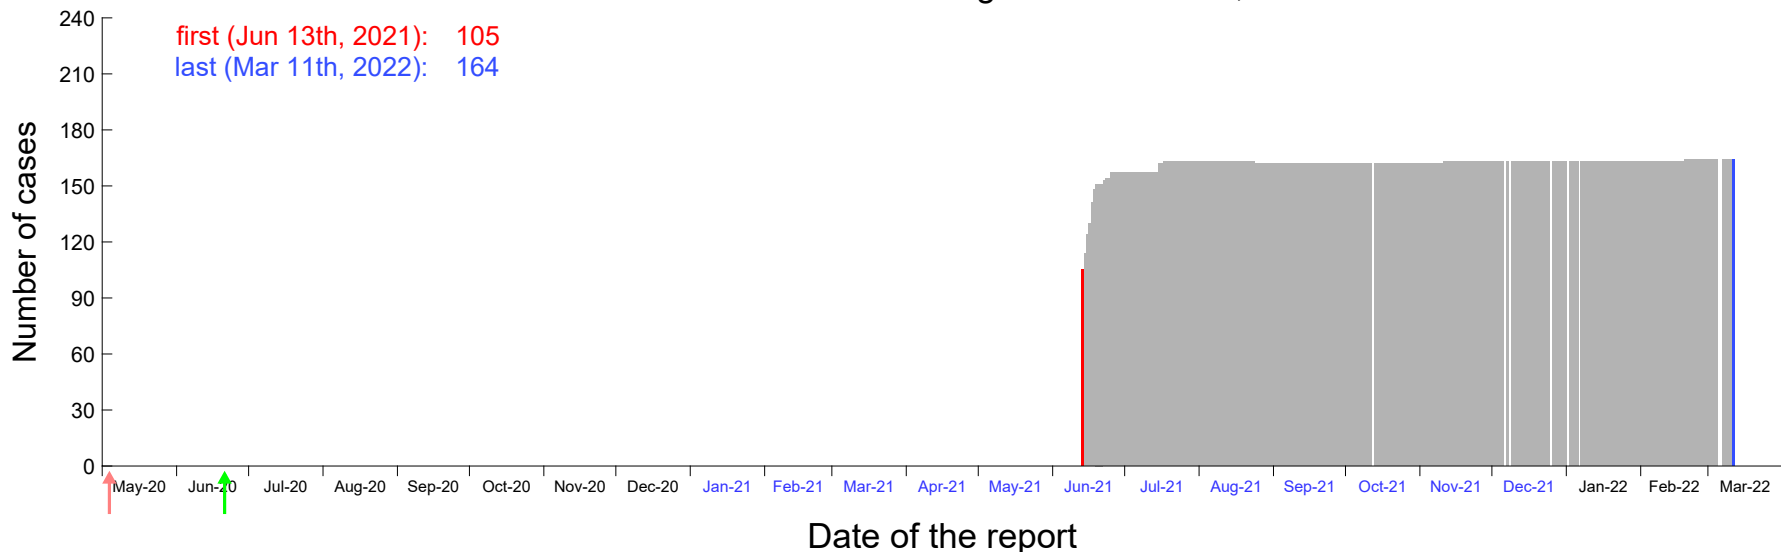

Evolution of the number of cases assigned to Jun 13th, 2021 in Madrid

Evolution of the number of cases assigned to Jun 12th, 2021 in Madrid