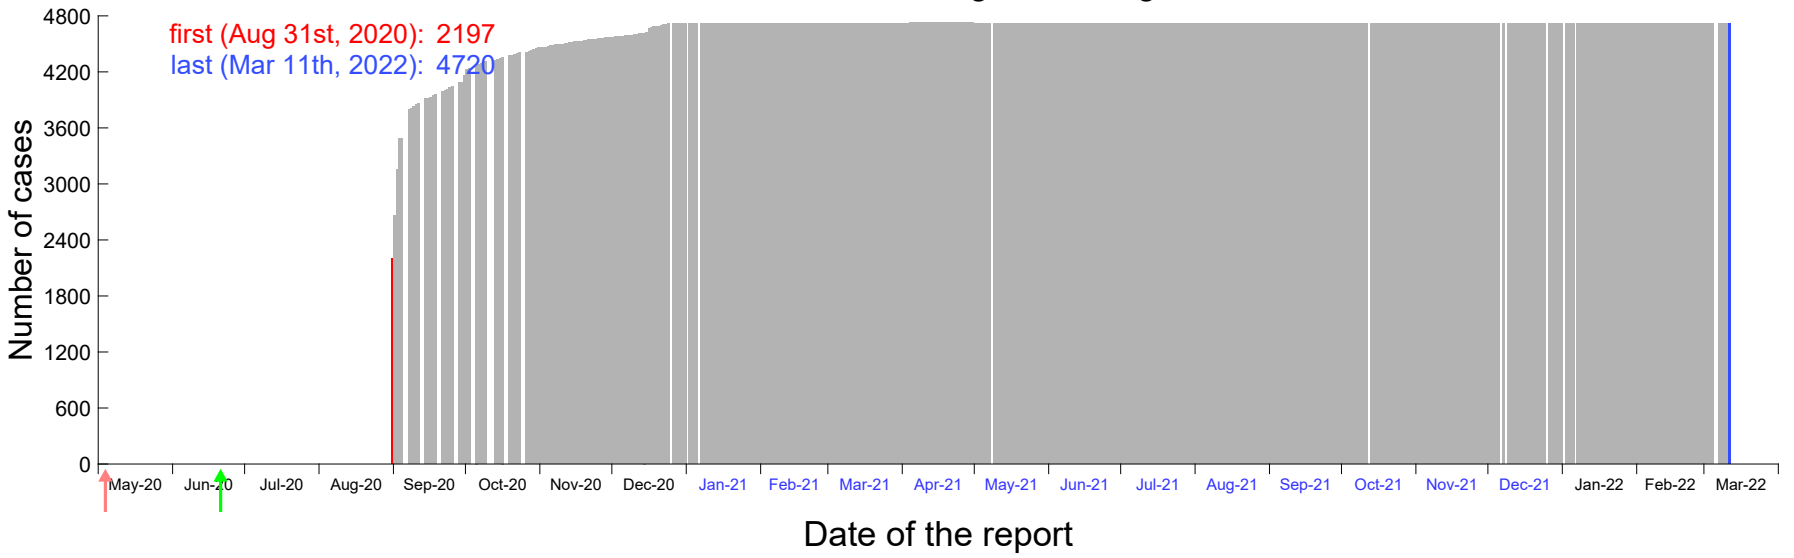

Evolution of the number of cases assigned to Aug 29th, 2020 in Madrid

Evolution of the number of cases assigned to Aug 28th, 2020 in Madrid