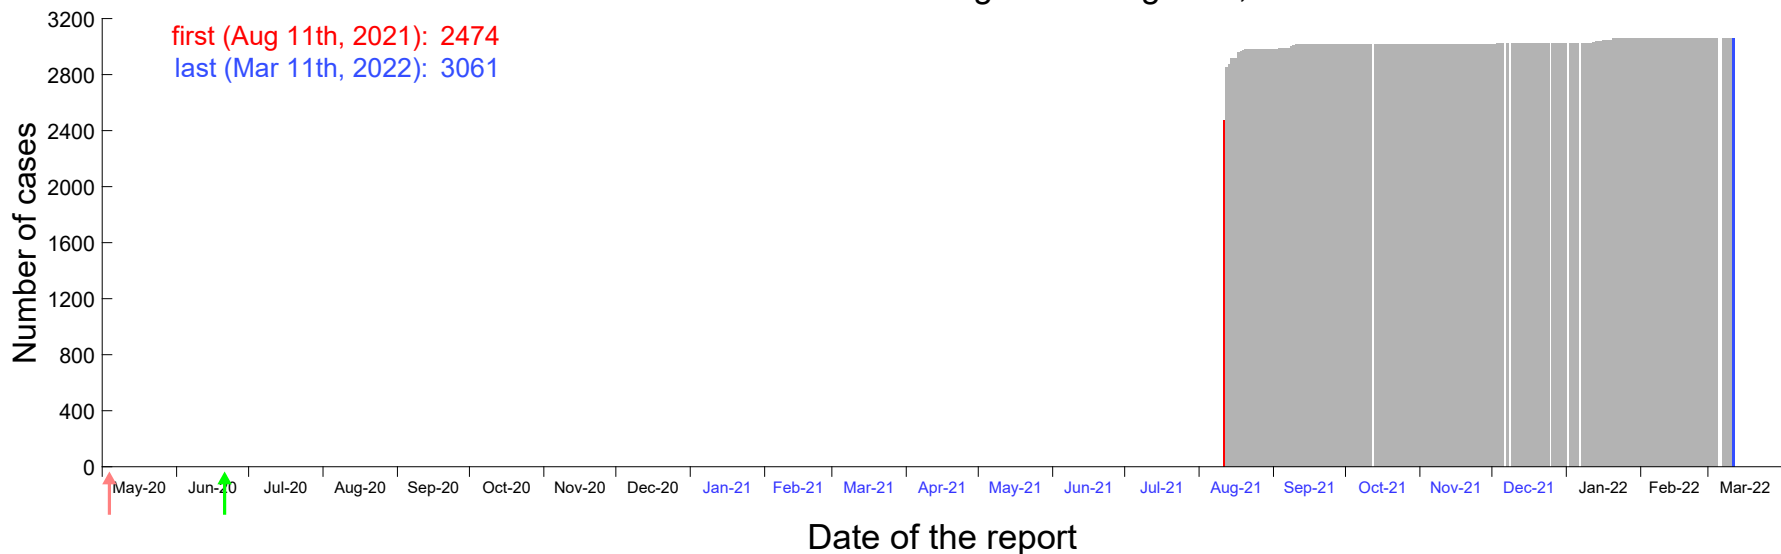

Evolution of the number of cases assigned to Aug 11th, 2021 in Madrid

Evolution of the number of cases assigned to Aug 10th, 2021 in Madrid