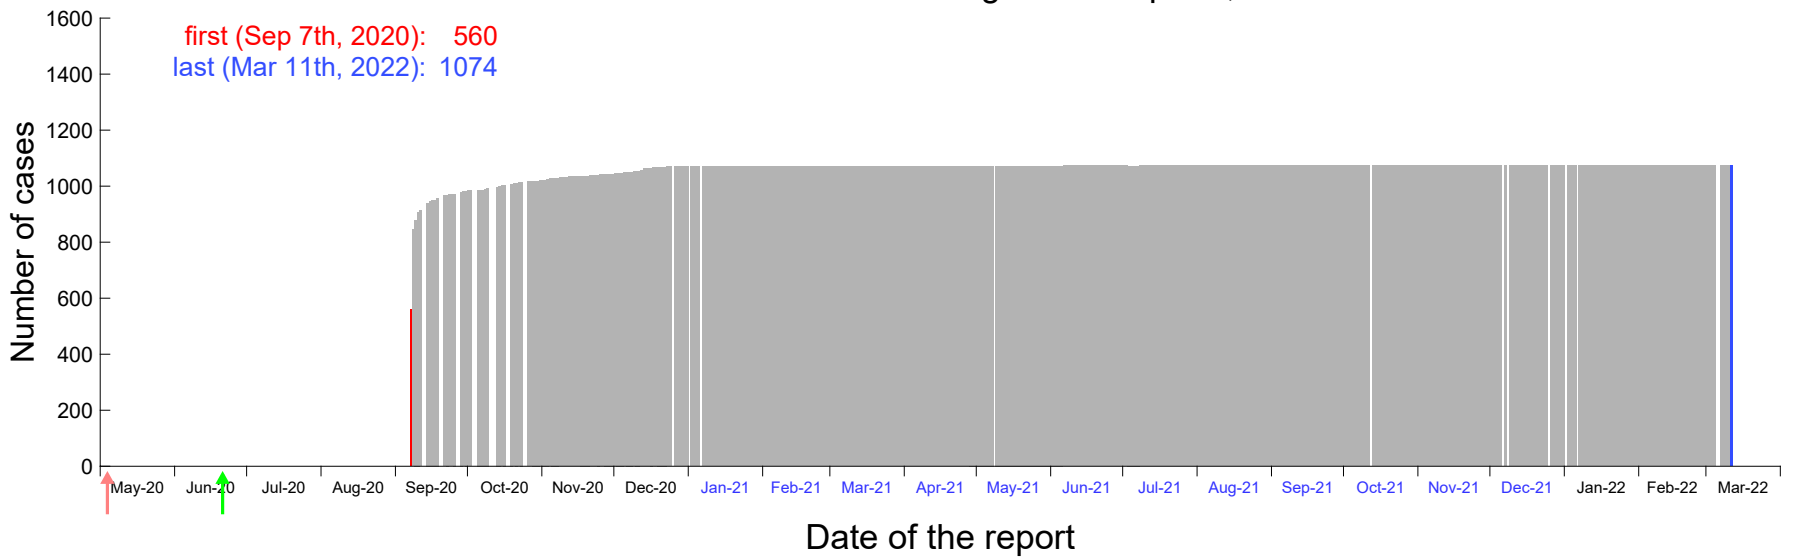

Evolution of the number of cases assigned to Sep 7th, 2020 in Madrid

Evolution of the number of cases assigned to Sep 6th, 2020 in Madrid