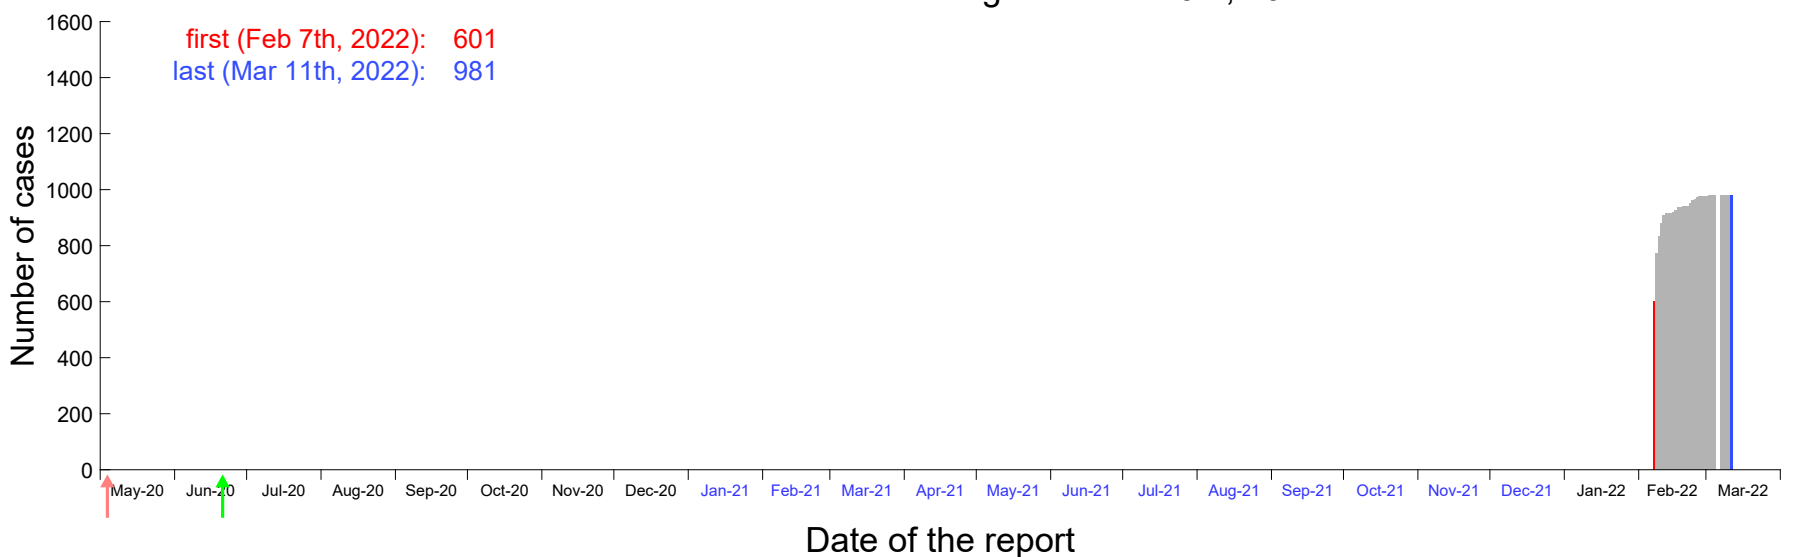

Evolution of the number of cases assigned to Feb 7th, 2022 in Madrid

Evolution of the number of cases assigned to Feb 6th, 2022 in Madrid