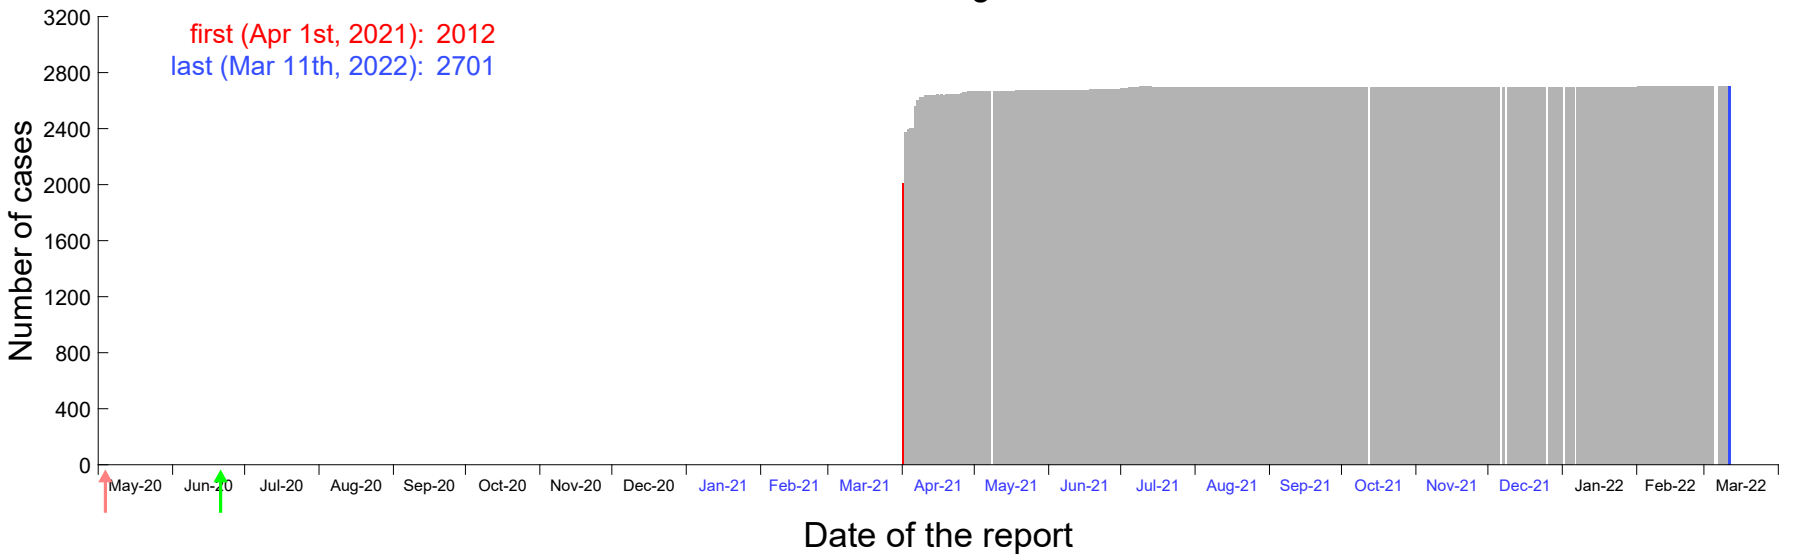

Evolution of the number of cases assigned to Apr 1st, 2021 in Madrid

Evolution of the number of cases assigned to Mar 31st, 2021 in Madrid