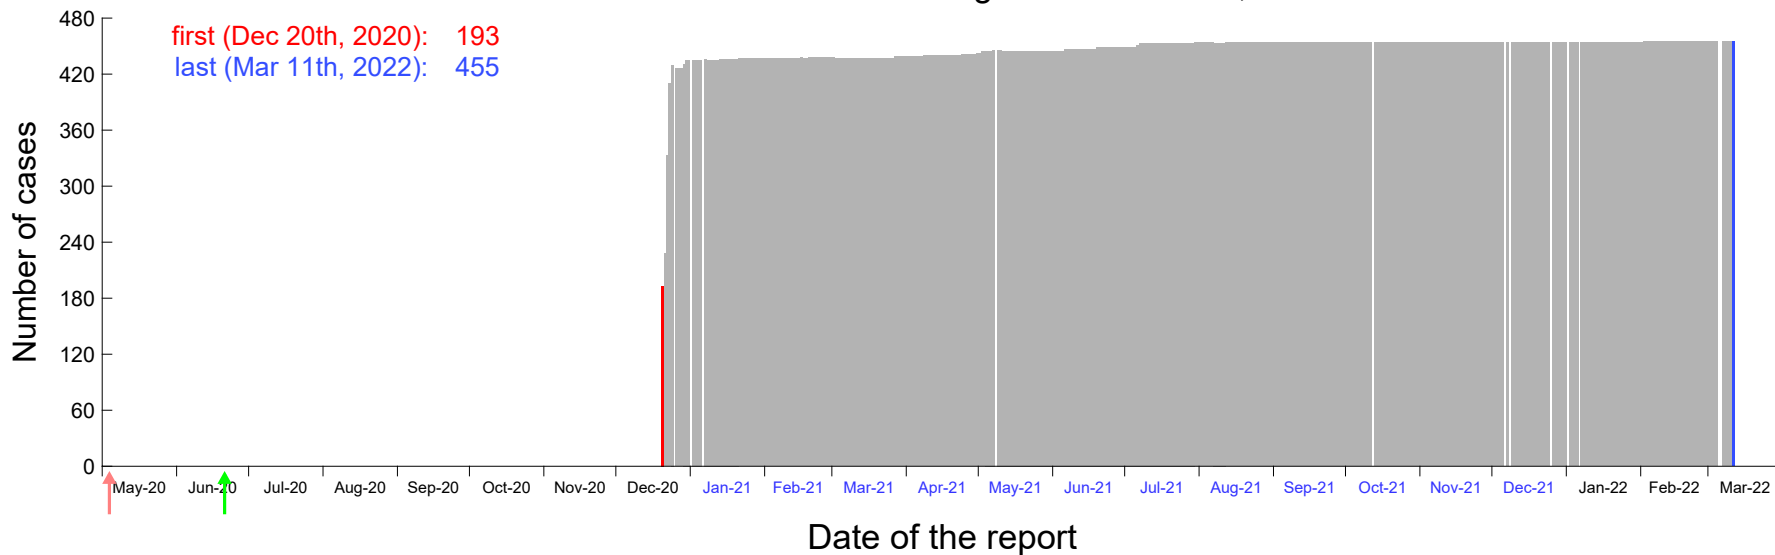

Evolution of the number of cases assigned to Dec 20th, 2020 in Madrid

Evolution of the number of cases assigned to Dec 19th, 2020 in Madrid