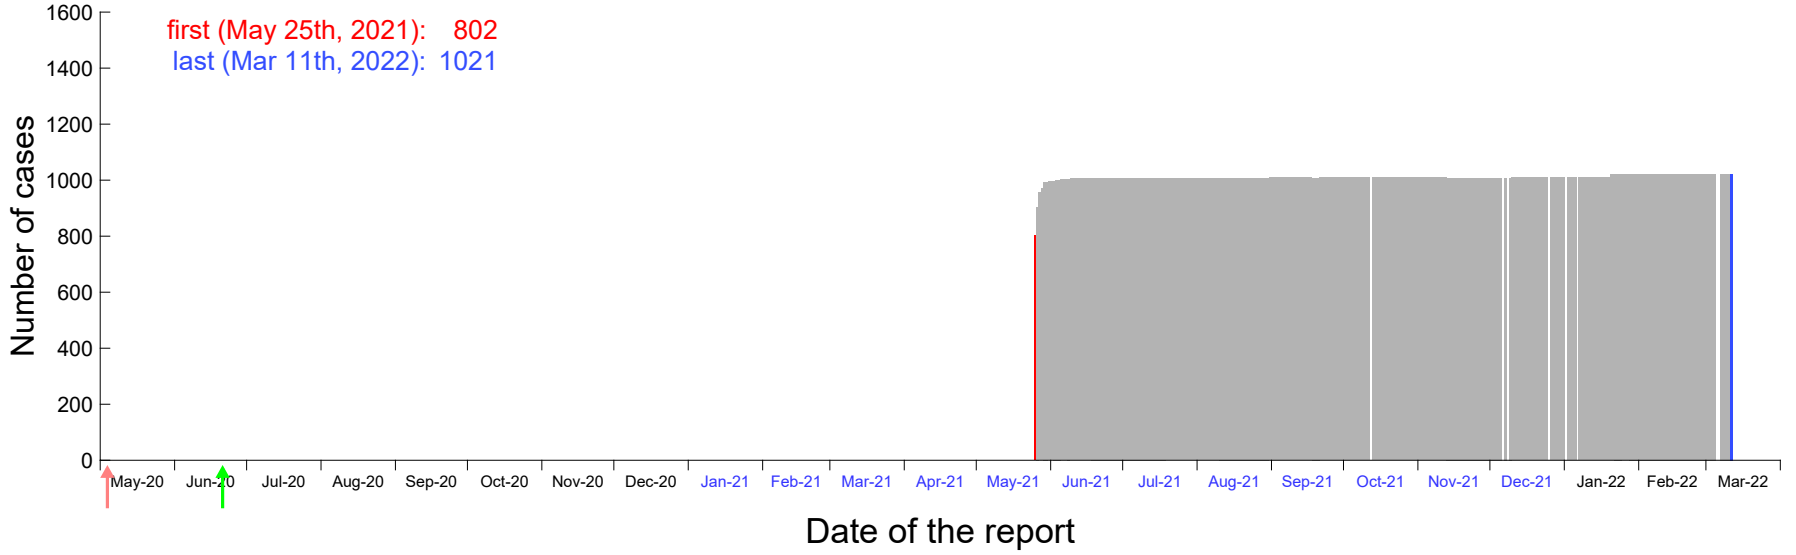

Evolution of the number of cases assigned to May 25th, 2021 in Madrid

Evolution of the number of cases assigned to May 24th, 2021 in Madrid