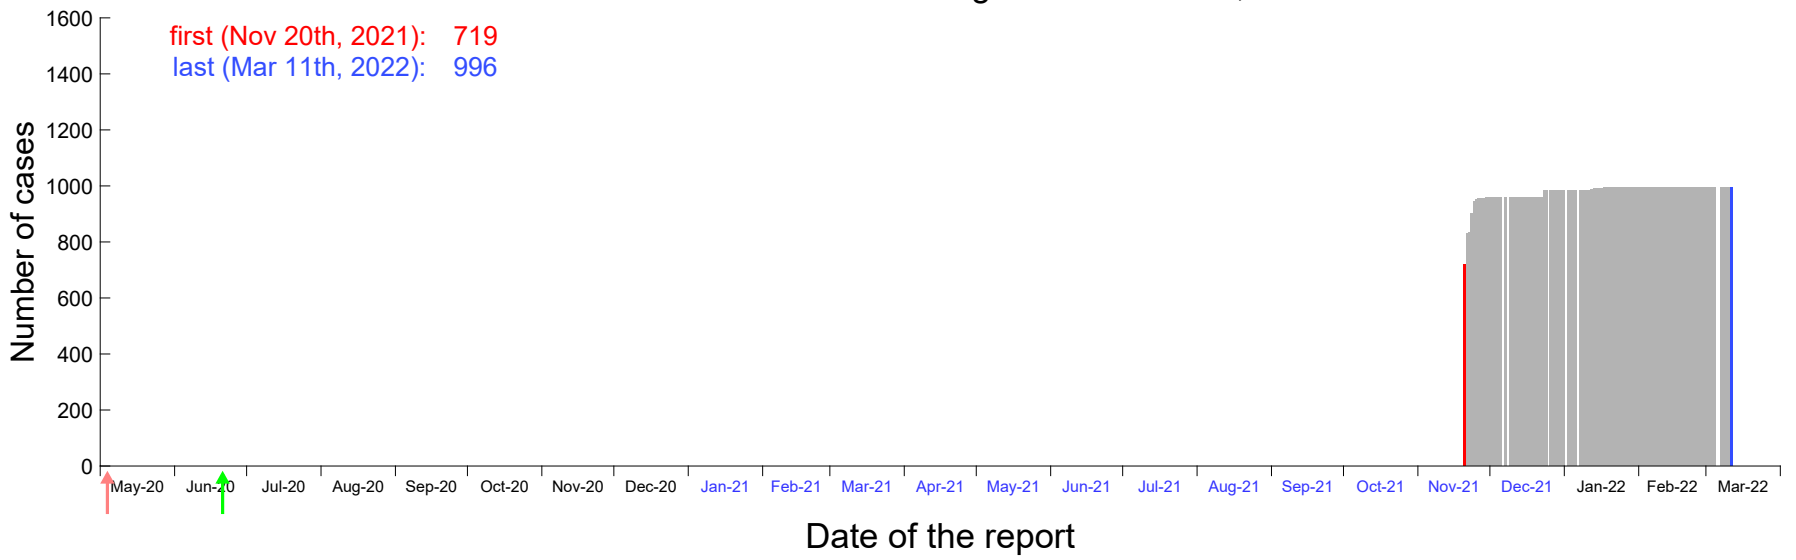

Evolution of the number of cases assigned to Nov 20th, 2021 in Madrid

Evolution of the number of cases assigned to Nov 19th, 2021 in Madrid