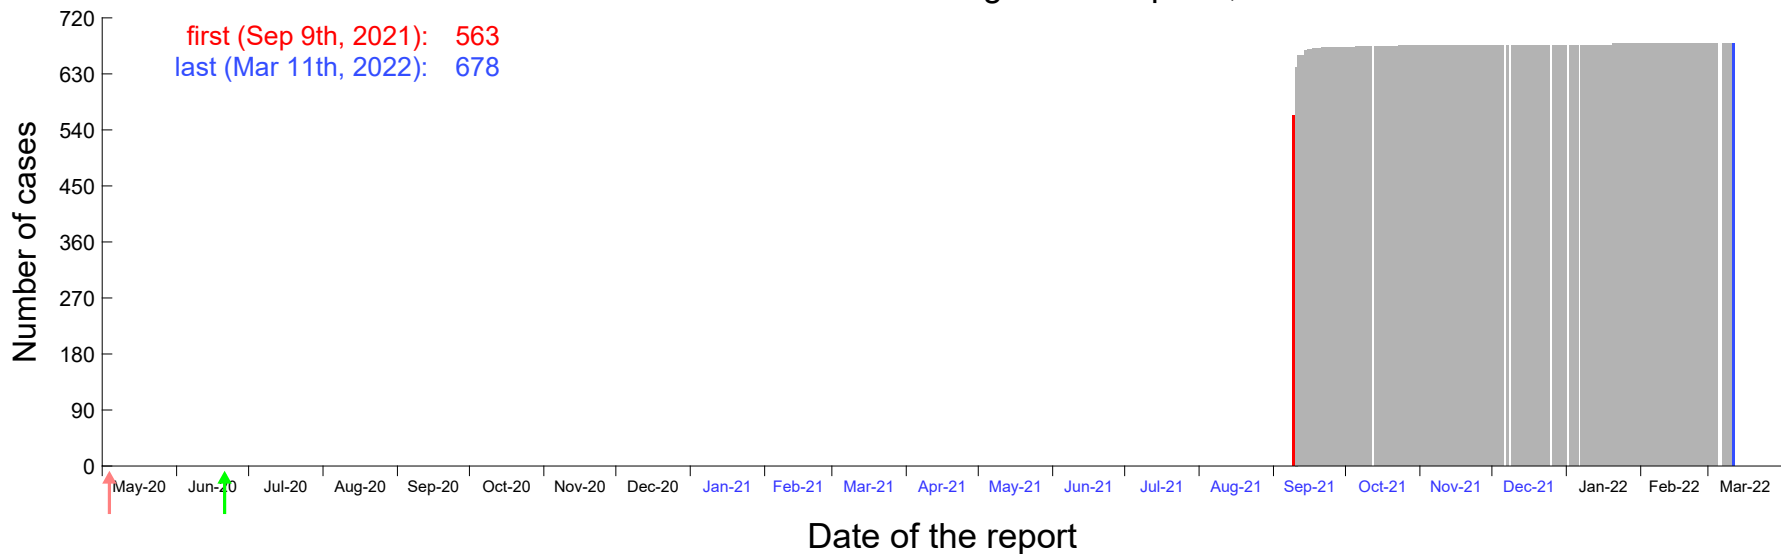

Evolution of the number of cases assigned to Sep 9th, 2021 in Madrid

Evolution of the number of cases assigned to Sep 8th, 2021 in Madrid