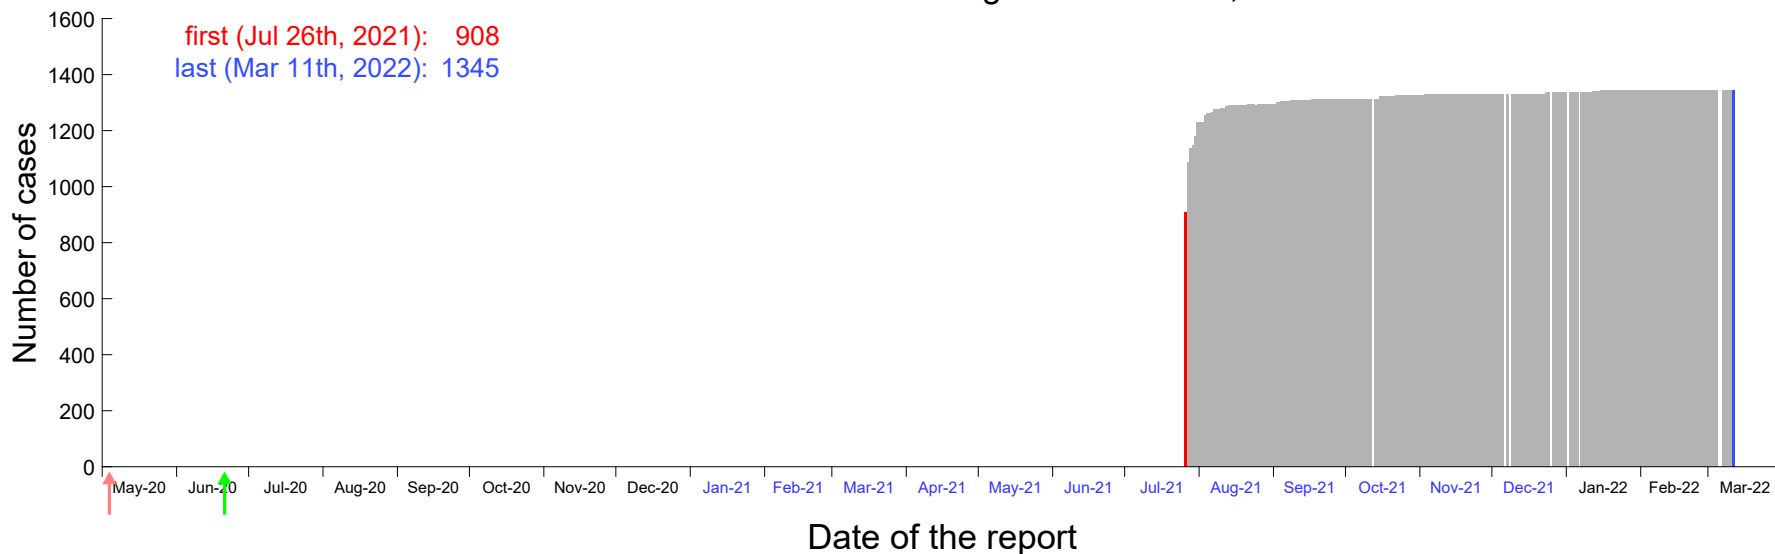

Evolution of the number of cases assigned to Jul 26th, 2021 in Madrid

Evolution of the number of cases assigned to Jul 25th, 2021 in Madrid