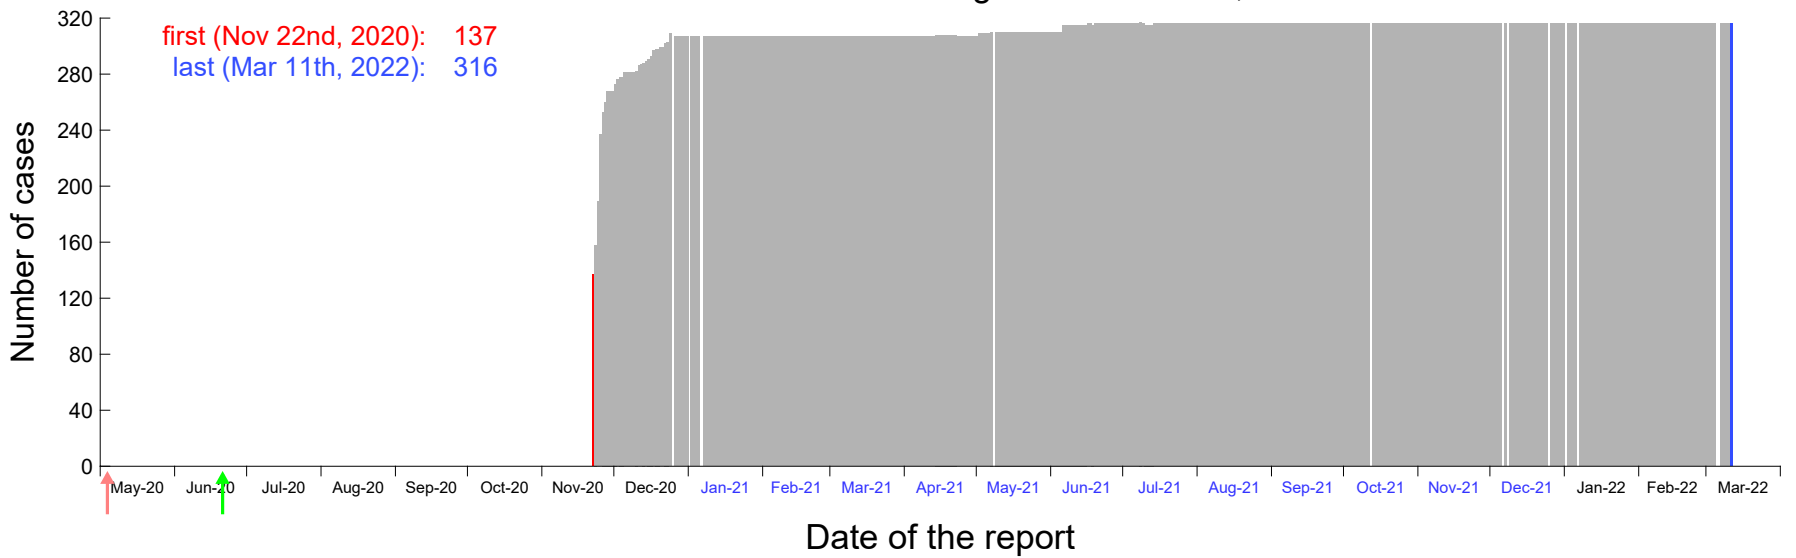

Evolution of the number of cases assigned to Nov 22nd, 2020 in Madrid

Evolution of the number of cases assigned to Nov 21st, 2020 in Madrid