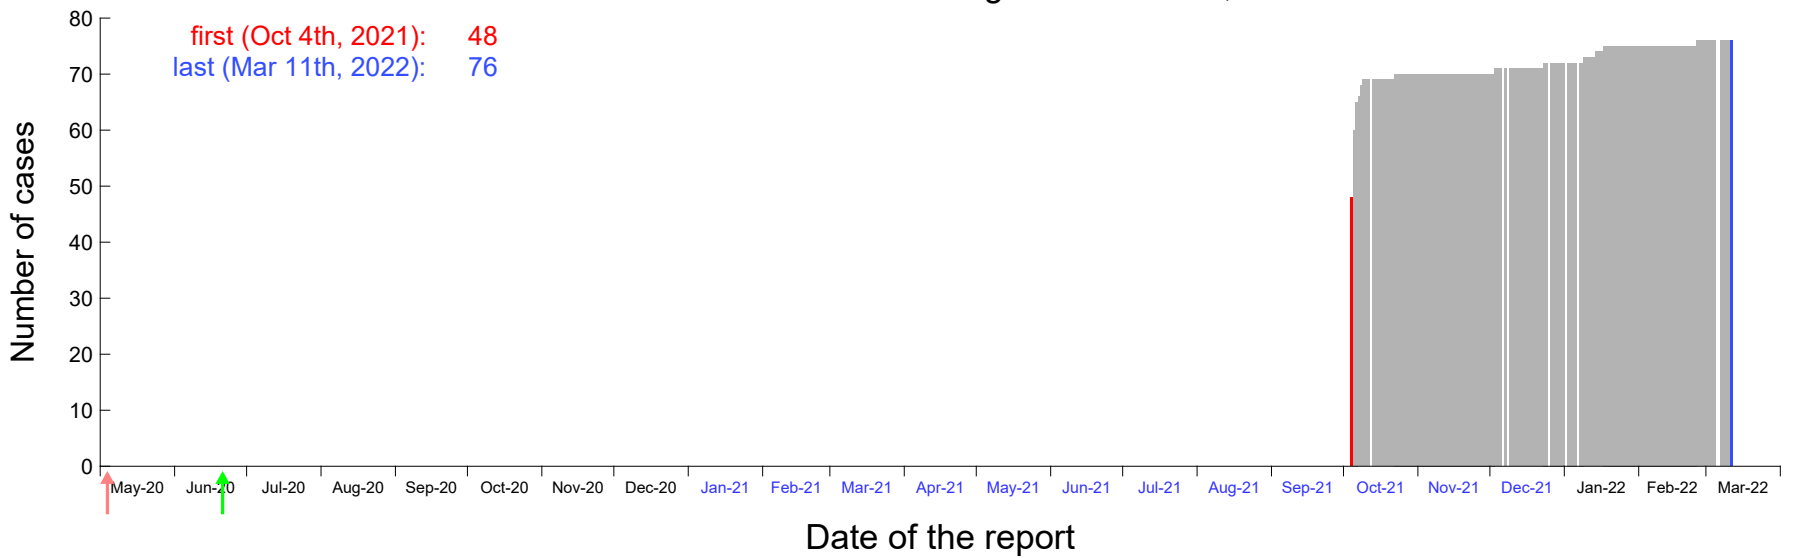

Evolution of the number of cases assigned to Oct 4th, 2021 in Madrid

Evolution of the number of cases assigned to Oct 3rd, 2021 in Madrid