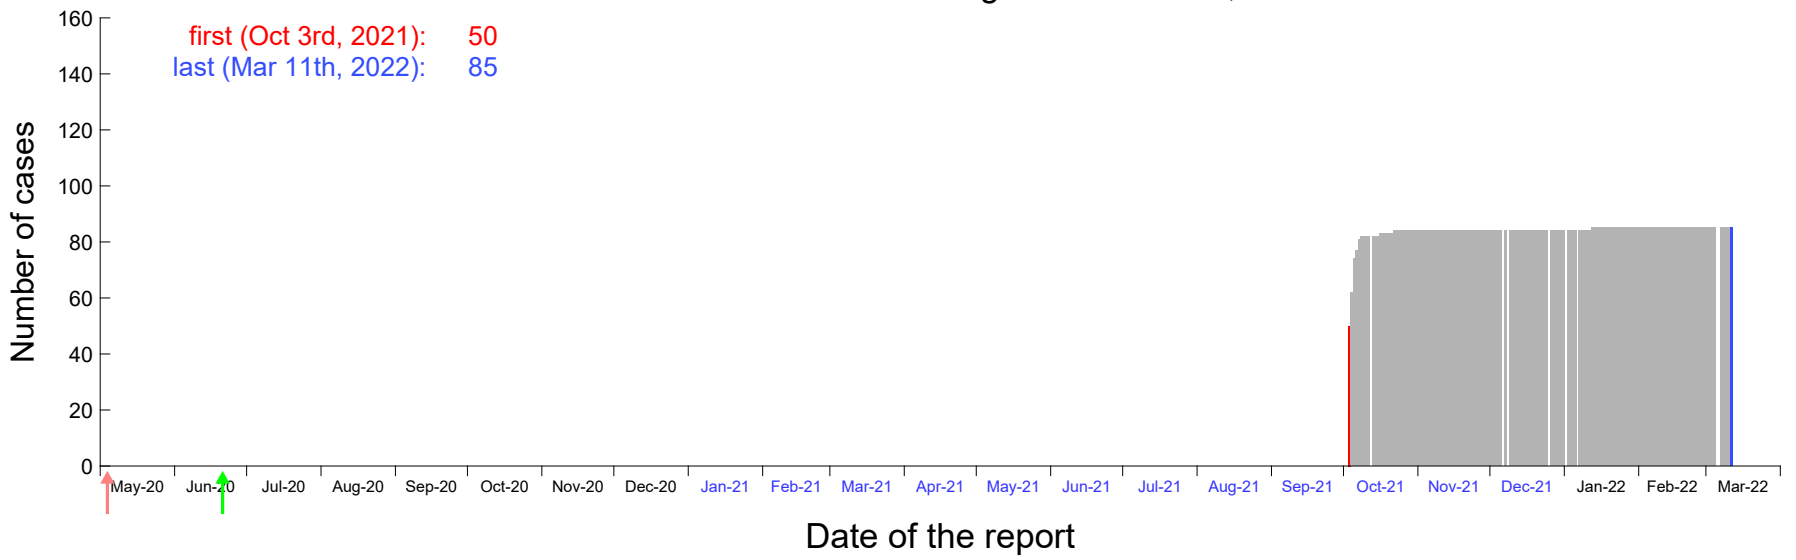

Evolution of the number of cases assigned to Oct 3rd, 2021 in Madrid

Evolution of the number of cases assigned to Oct 2nd, 2021 in Madrid