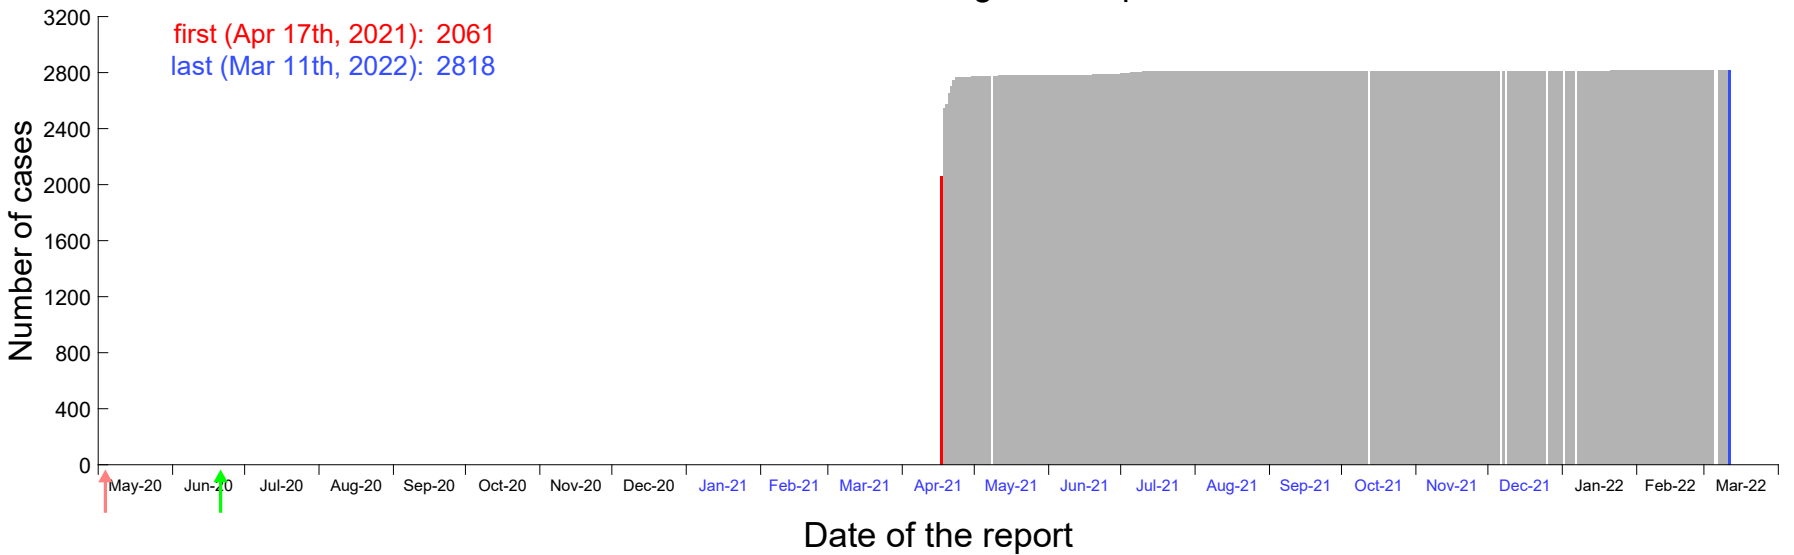

Evolution of the number of cases assigned to Apr 17th, 2021 in Madrid

Evolution of the number of cases assigned to Apr 16th, 2021 in Madrid