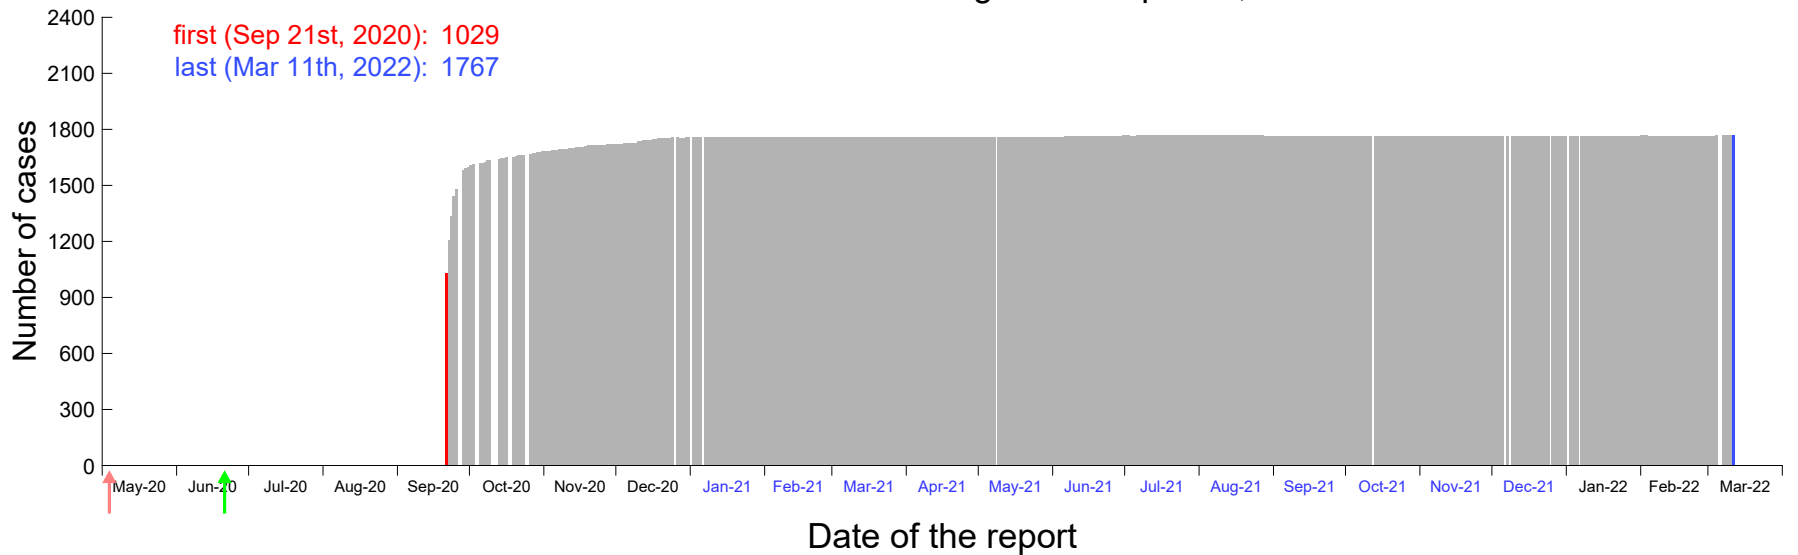

Evolution of the number of cases assigned to Sep 20th, 2020 in Madrid

Evolution of the number of cases assigned to Sep 19th, 2020 in Madrid