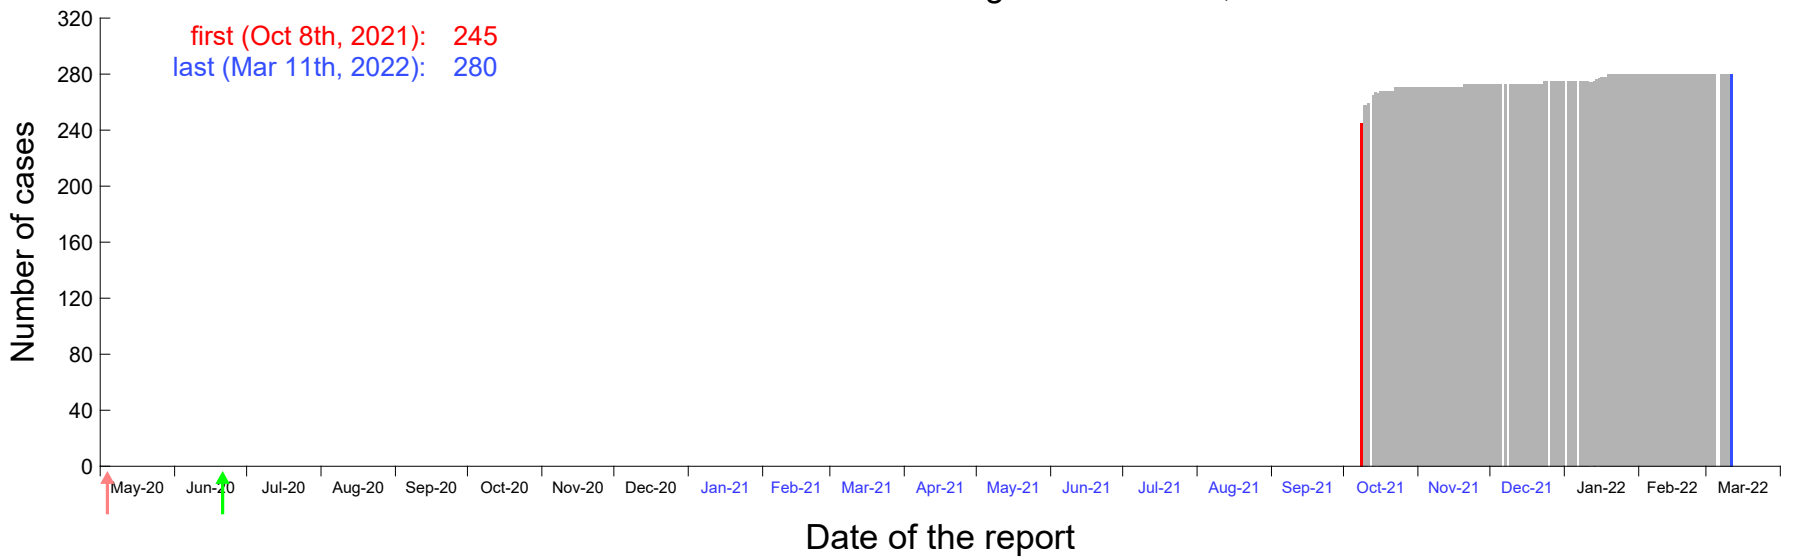

Evolution of the number of cases assigned to Oct 8th, 2021 in Madrid

Evolution of the number of cases assigned to Oct 7th, 2021 in Madrid