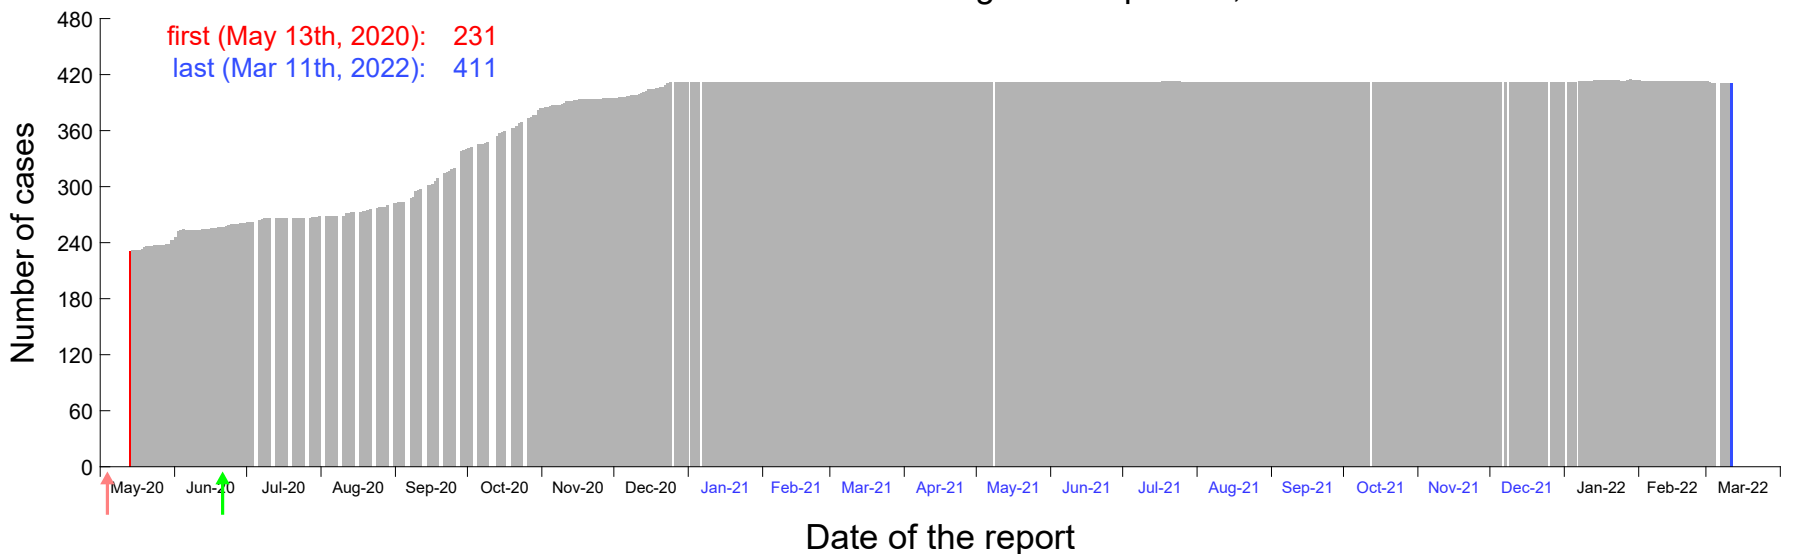

Evolution of the number of cases assigned to Apr 18th, 2020 in Madrid

Evolution of the number of cases assigned to Apr 19th, 2020 in Madrid

Evolution of the number of cases assigned to Apr 20th, 2020 in Madrid

Evolution of the number of cases assigned to Apr 21st, 2020 in Madrid

Evolution of the number of cases assigned to Apr 22nd, 2020 in Madrid

Evolution of the number of cases assigned to Apr 23rd, 2020 in Madrid

Evolution of the number of cases assigned to Apr 24th, 2020 in Madrid

Evolution of the number of cases assigned to Apr 25th, 2020 in Madrid

Evolution of the number of cases assigned to Apr 26th, 2020 in Madrid