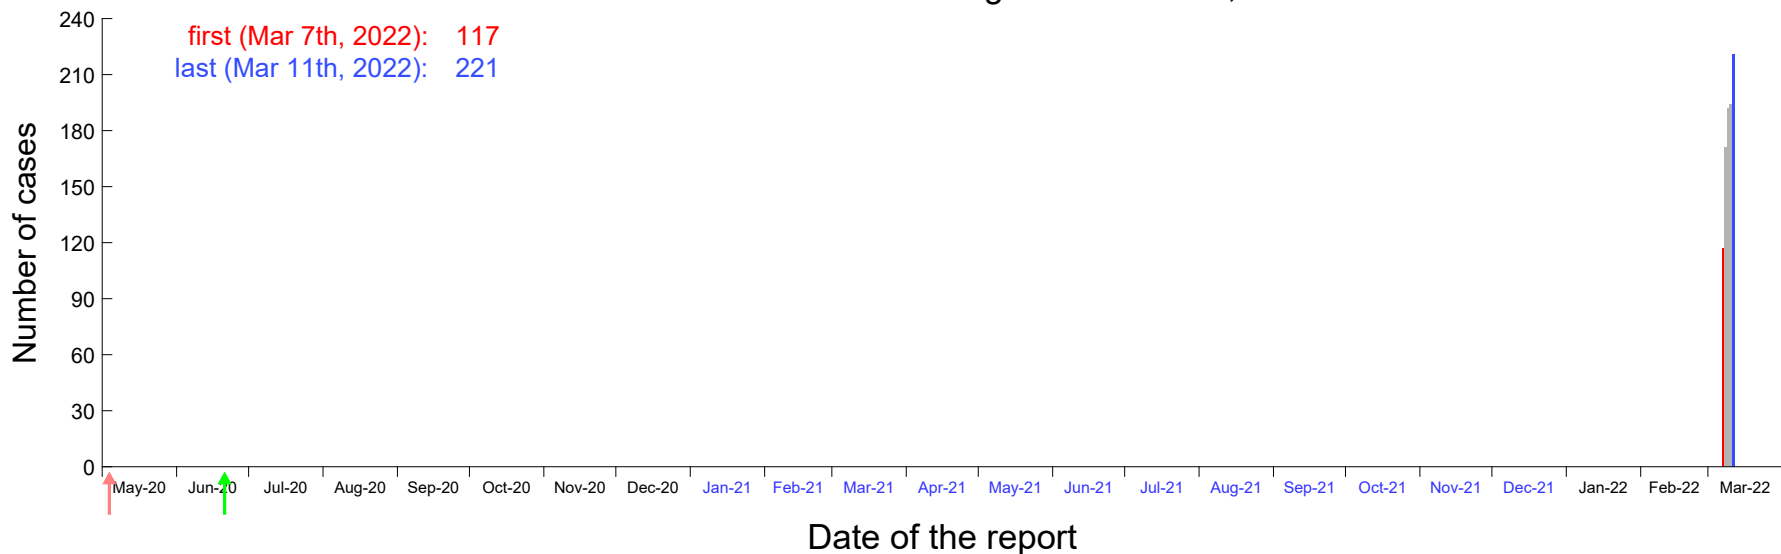

Evolution of the number of cases assigned to Mar 7th, 2022 in Madrid

Evolution of the number of cases assigned to Mar 6th, 2022 in Madrid