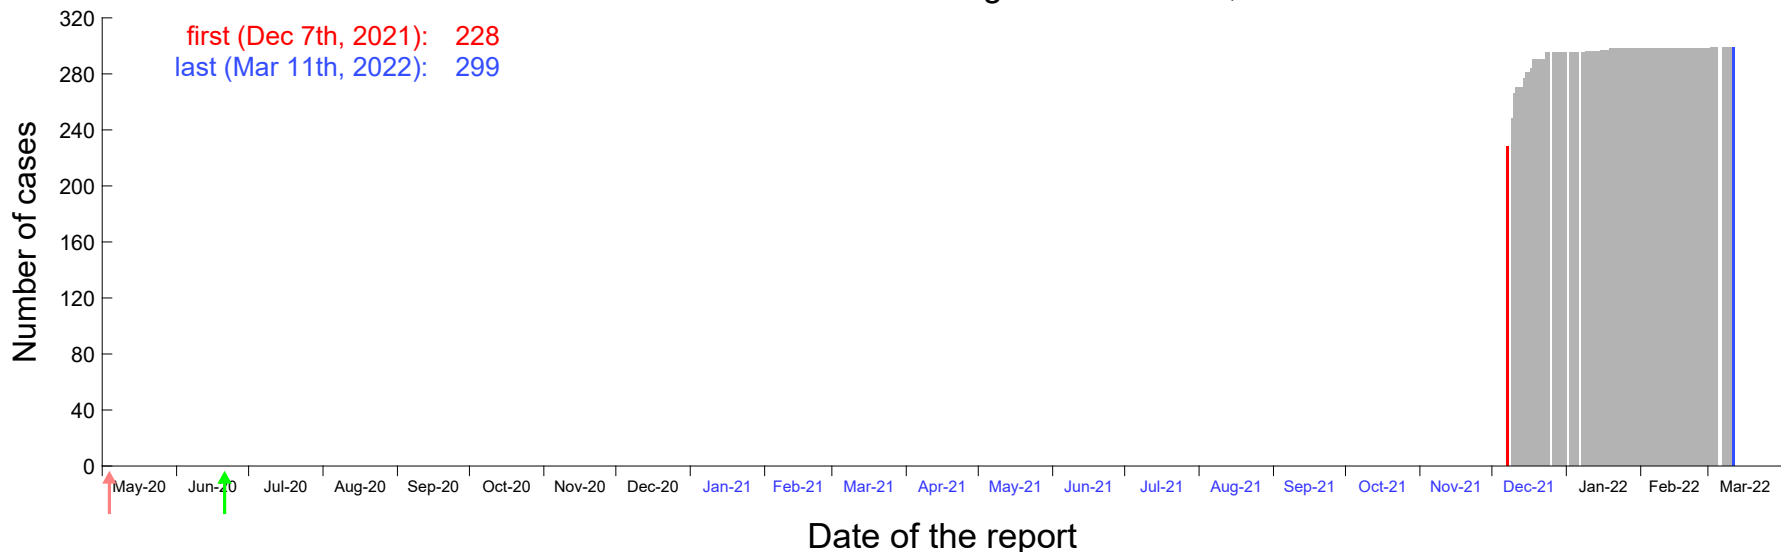

Evolution of the number of cases assigned to Dec 6th, 2021 in Madrid

Evolution of the number of cases assigned to Dec 5th, 2021 in Madrid