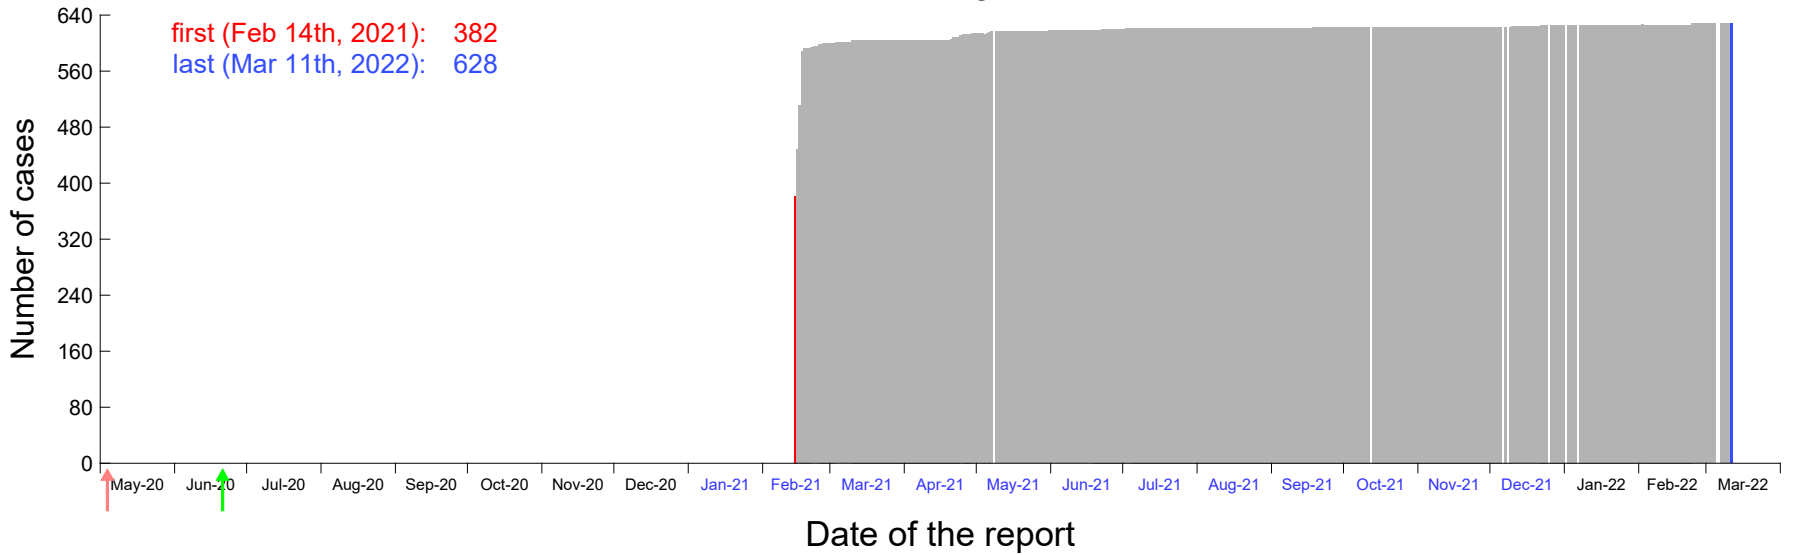

Evolution of the number of cases assigned to Feb 14th, 2021 in Madrid

Evolution of the number of cases assigned to Feb 13th, 2021 in Madrid