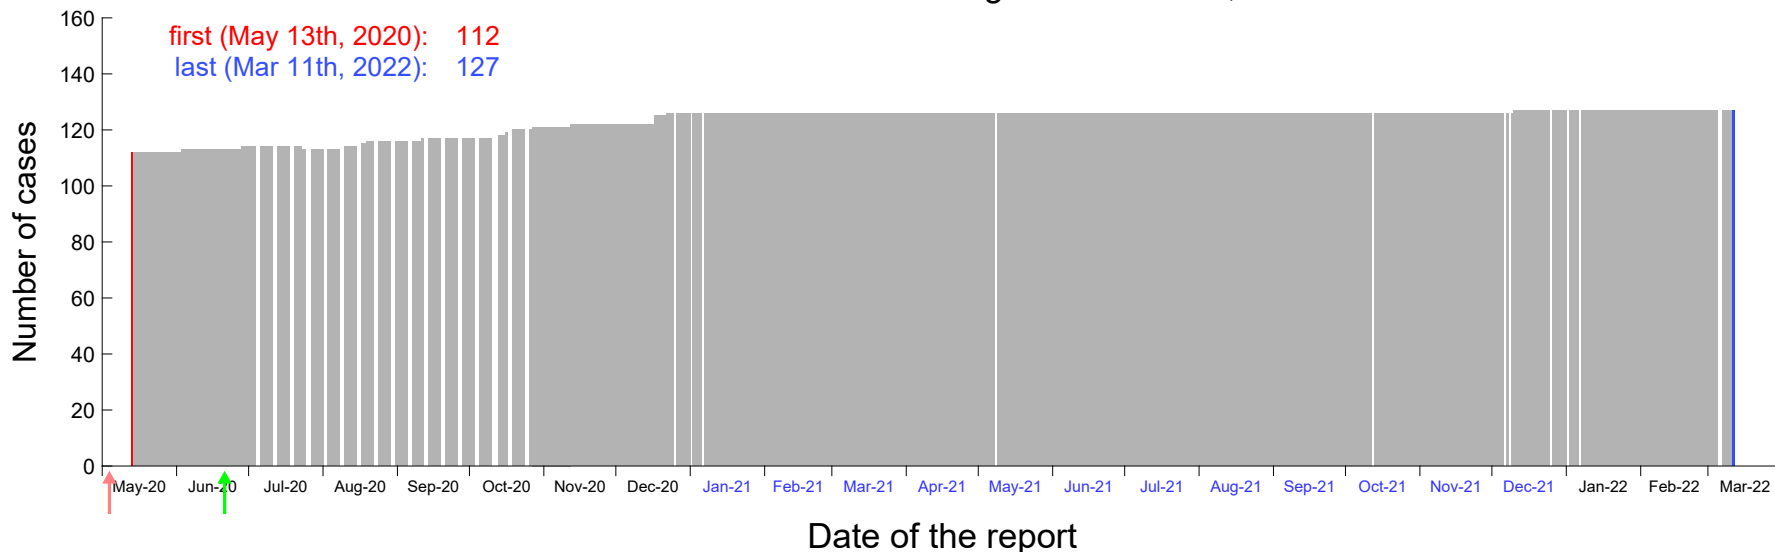

Evolution of the number of cases assigned to Mar 1st, 2020 in Madrid

Evolution of the number of cases assigned to Mar 2nd, 2020 in Madrid

Evolution of the number of cases assigned to Mar 3rd, 2020 in Madrid

Evolution of the number of cases assigned to Mar 4th, 2020 in Madrid

Evolution of the number of cases assigned to Mar 5th, 2020 in Madrid

Evolution of the number of cases assigned to Mar 6th, 2020 in Madrid