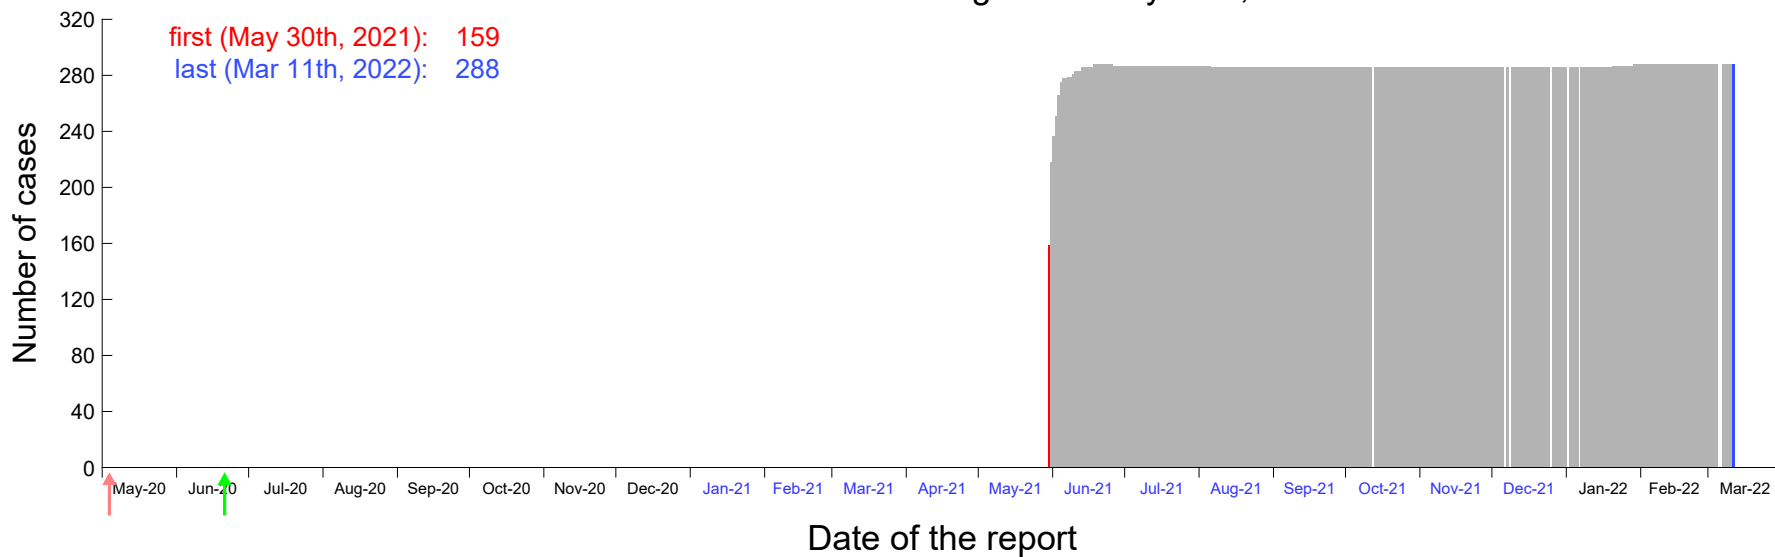

Evolution of the number of cases assigned to May 30th, 2021 in Madrid

Evolution of the number of cases assigned to May 29th, 2021 in Madrid