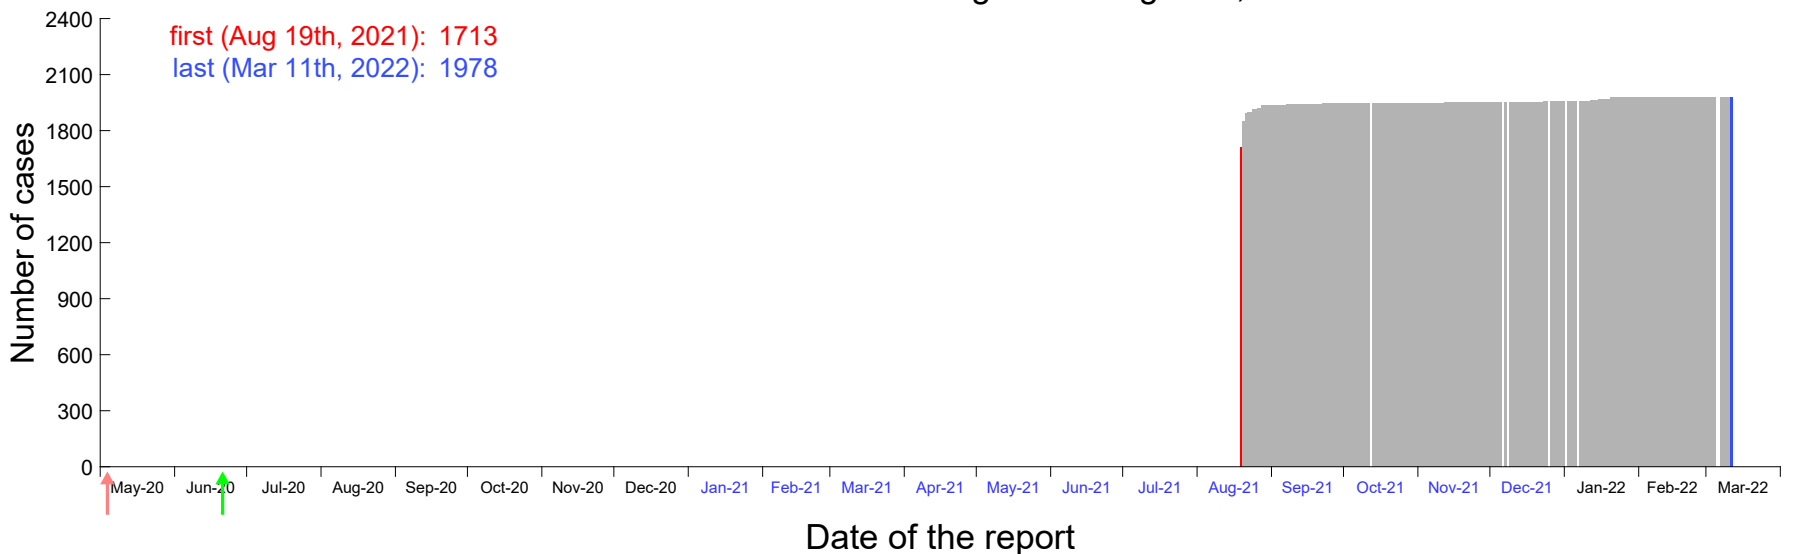

Evolution of the number of cases assigned to Aug 19th, 2021 in Madrid

Evolution of the number of cases assigned to Aug 18th, 2021 in Madrid