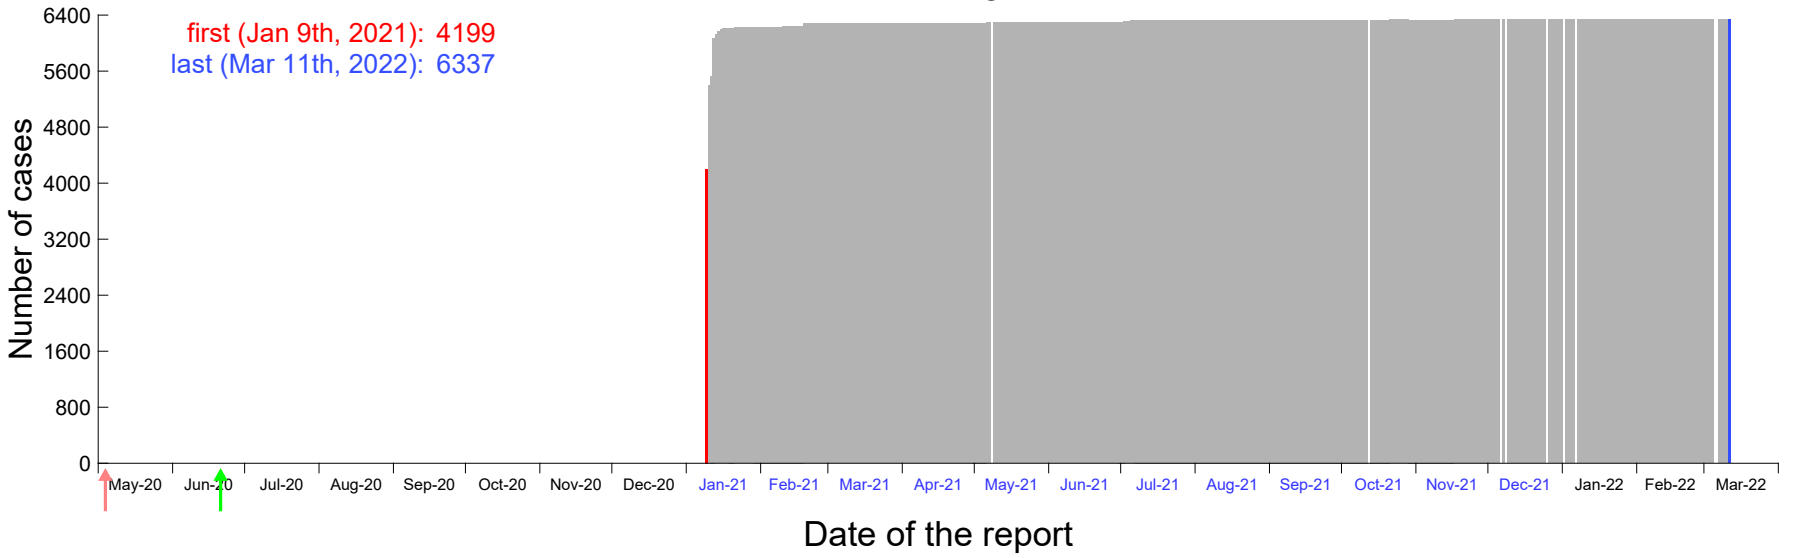

Evolution of the number of cases assigned to Jan 9th, 2021 in Madrid

Evolution of the number of cases assigned to Jan 8th, 2021 in Madrid