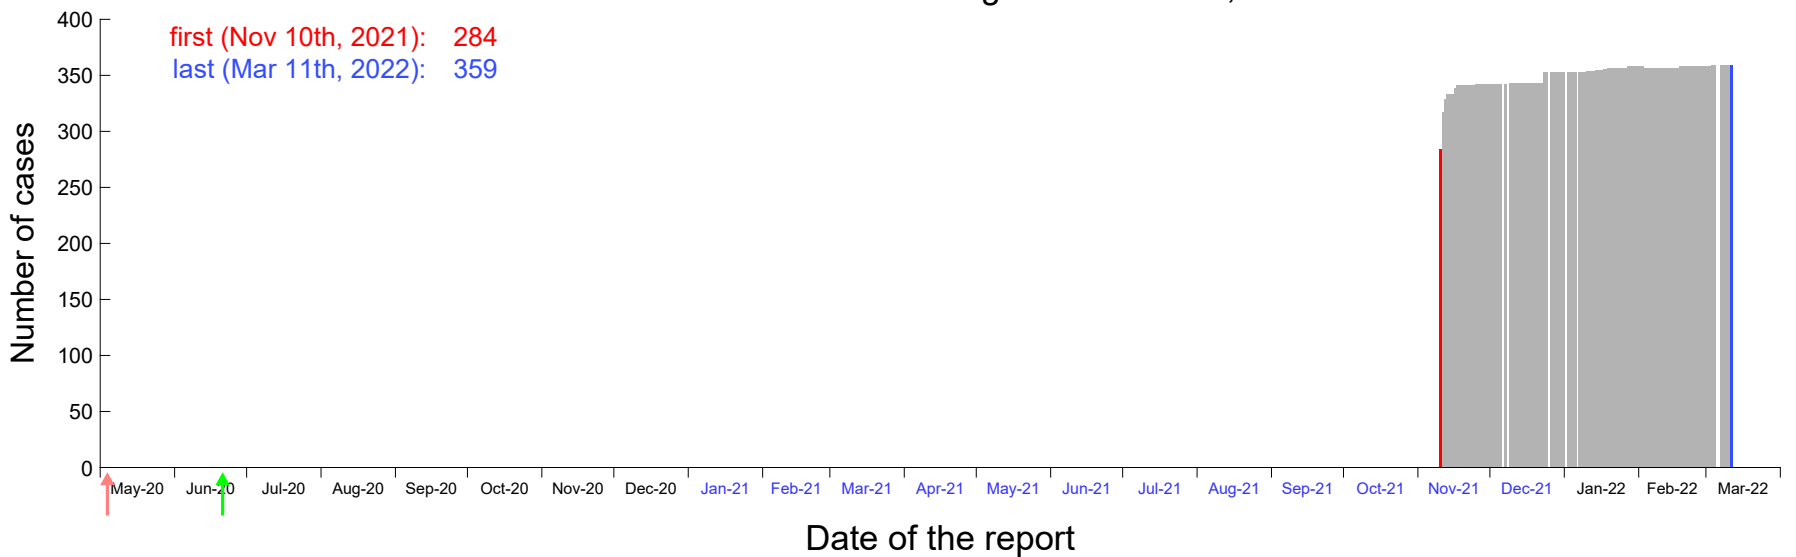

Evolution of the number of cases assigned to Nov 10th, 2021 in Madrid

Evolution of the number of cases assigned to Nov 9th, 2021 in Madrid