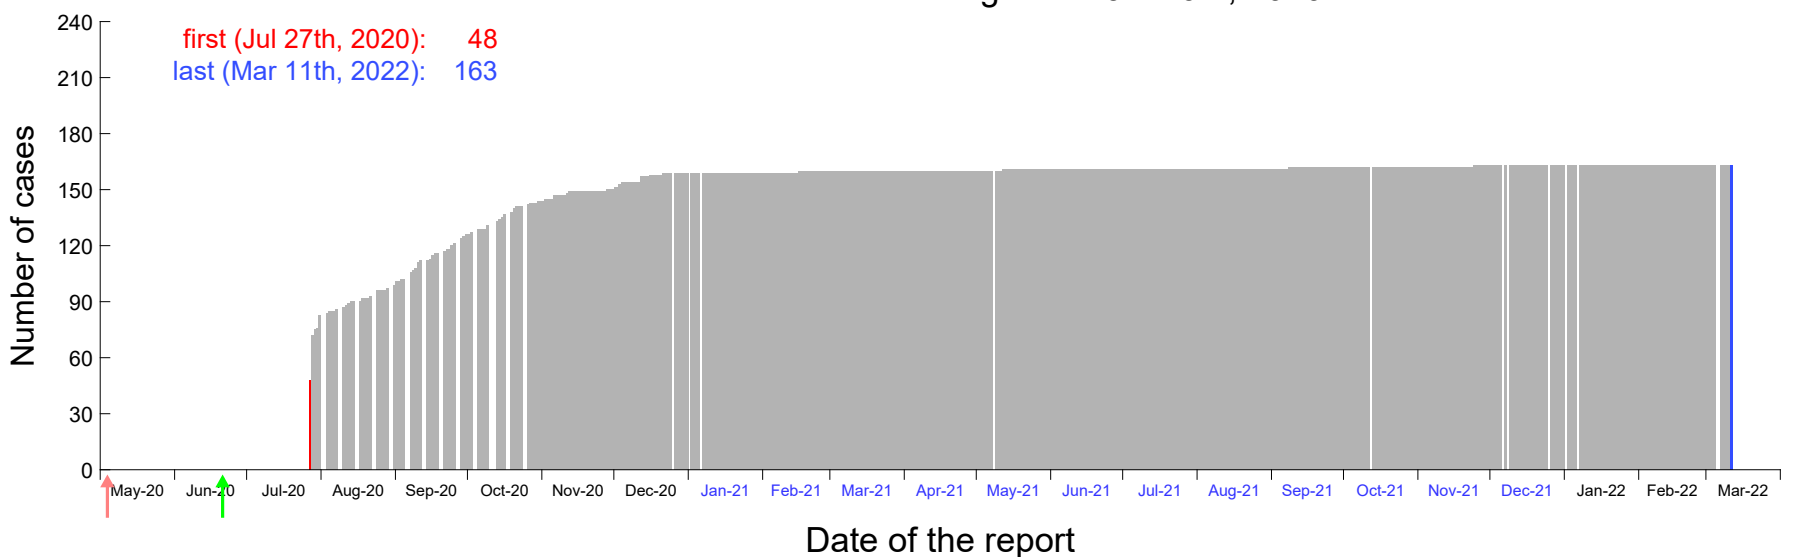

Evolution of the number of cases assigned to Jul 20th, 2020 in Madrid

Evolution of the number of cases assigned to Jul 21st, 2020 in Madrid

Evolution of the number of cases assigned to Jul 22nd, 2020 in Madrid

Evolution of the number of cases assigned to Jul 23rd, 2020 in Madrid

Evolution of the number of cases assigned to Jul 24th, 2020 in Madrid

Evolution of the number of cases assigned to Jul 25th, 2020 in Madrid

Evolution of the number of cases assigned to Jul 26th, 2020 in Madrid

Evolution of the number of cases assigned to Jul 27th, 2020 in Madrid

Evolution of the number of cases assigned to Jul 28th, 2020 in Madrid