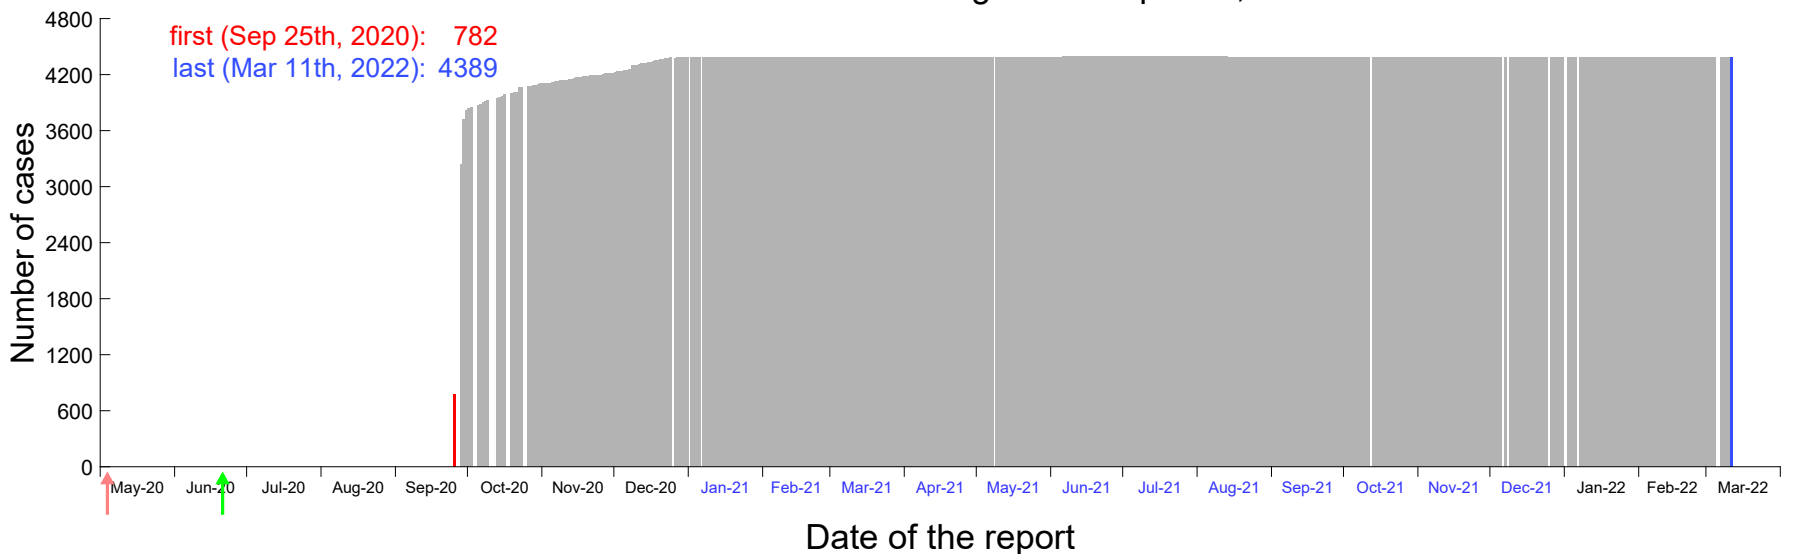

Evolution of the number of cases assigned to Sep 25th, 2020 in Madrid

Evolution of the number of cases assigned to Sep 24th, 2020 in Madrid