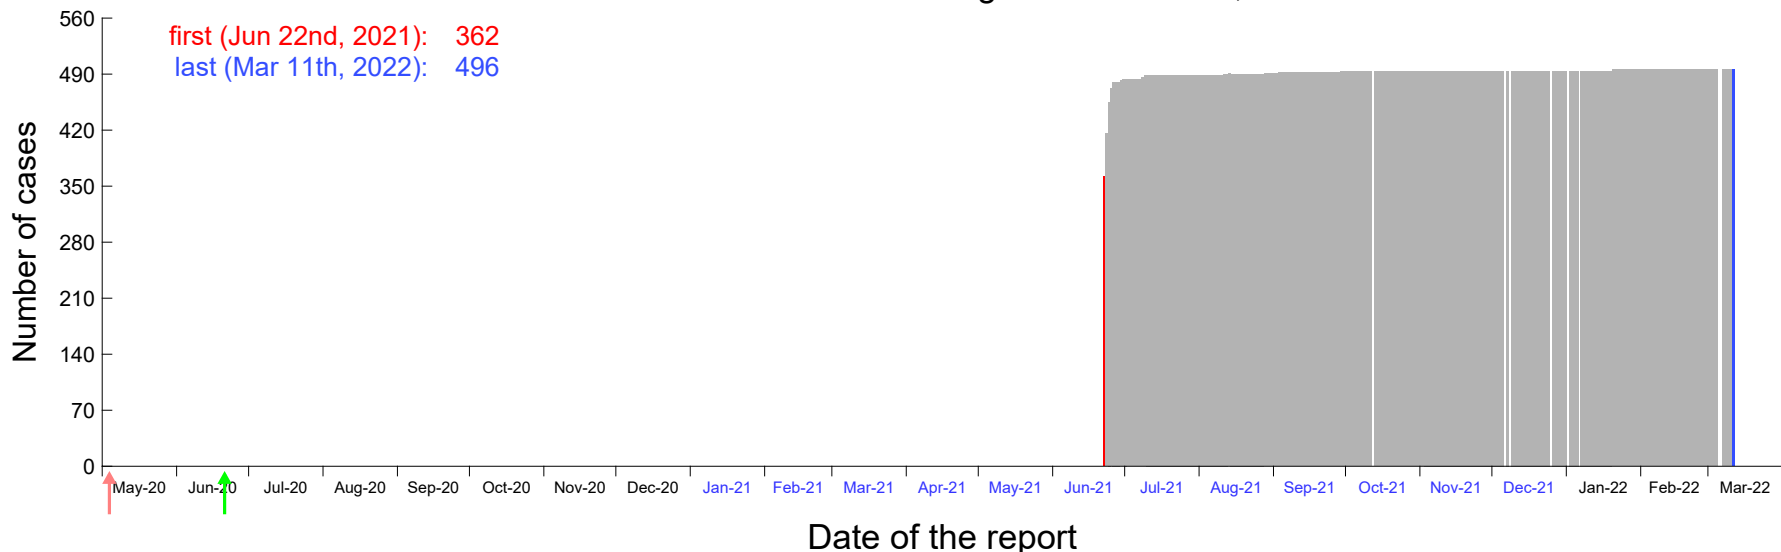

Evolution of the number of cases assigned to Jun 22nd, 2021 in Madrid

Evolution of the number of cases assigned to Jun 21st, 2021 in Madrid