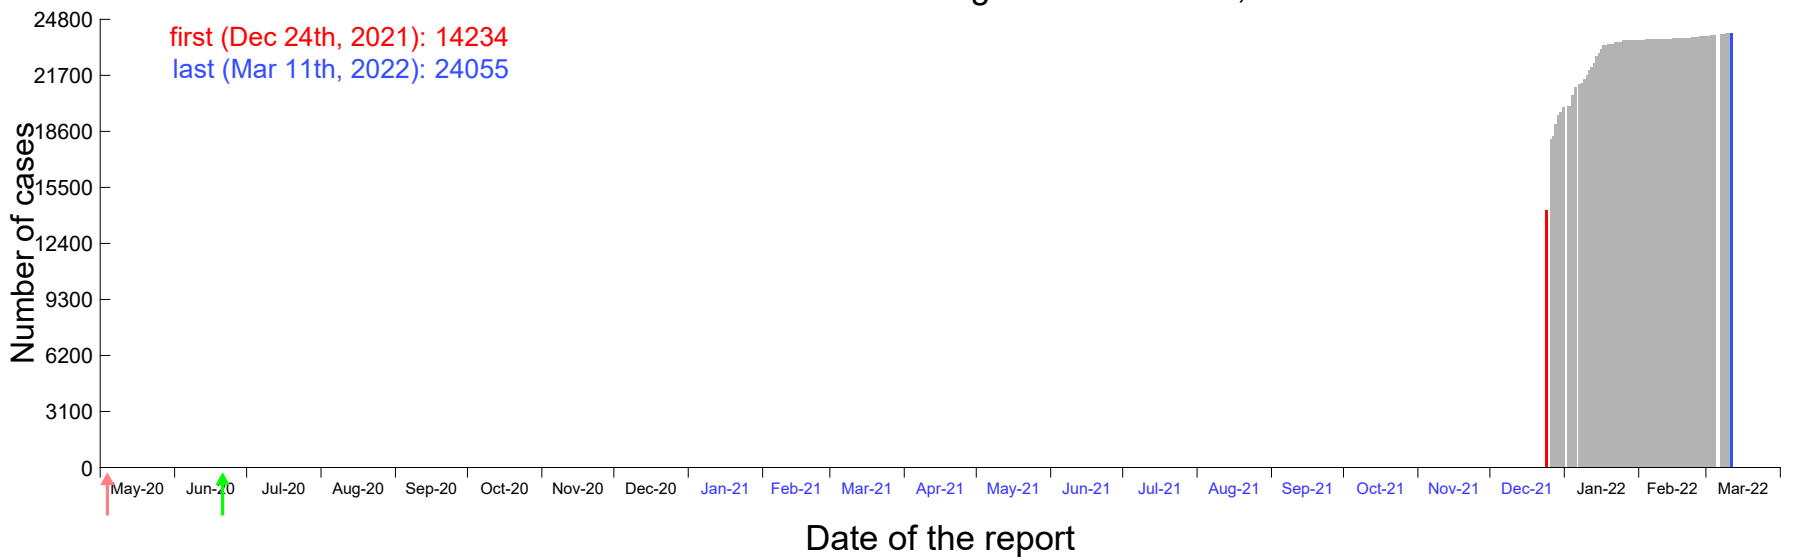

Evolution of the number of cases assigned to Dec 24th, 2021 in Madrid

Evolution of the number of cases assigned to Dec 23rd, 2021 in Madrid