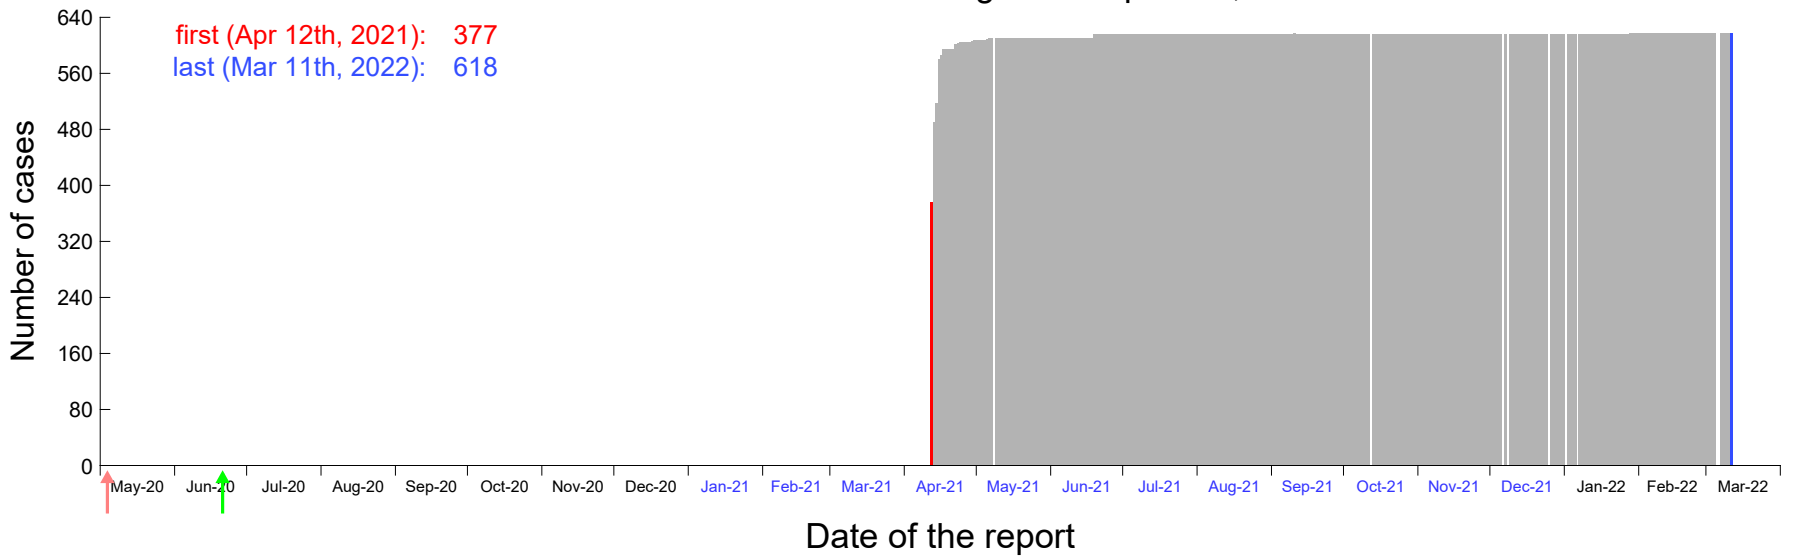

Evolution of the number of cases assigned to Apr 12th, 2021 in Madrid

Evolution of the number of cases assigned to Apr 11th, 2021 in Madrid