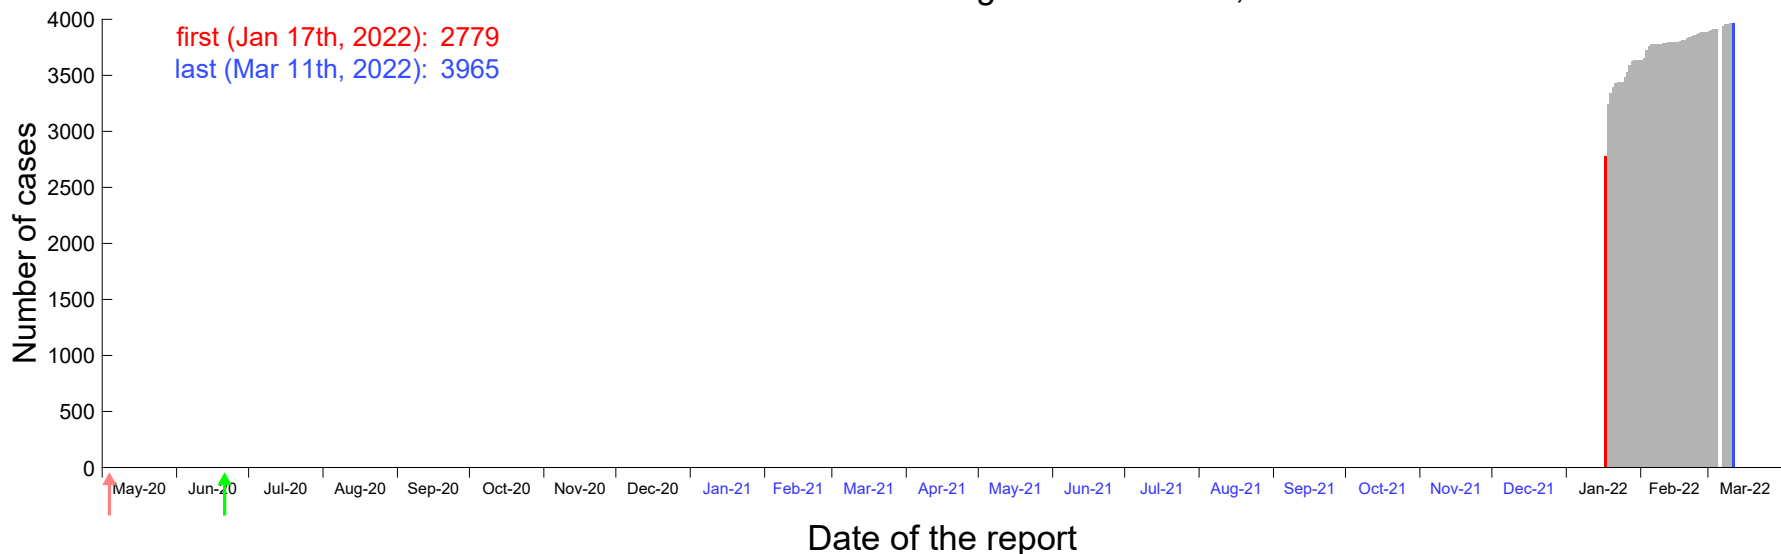

Evolution of the number of cases assigned to Jan 17th, 2022 in Madrid

Evolution of the number of cases assigned to Jan 16th, 2022 in Madrid