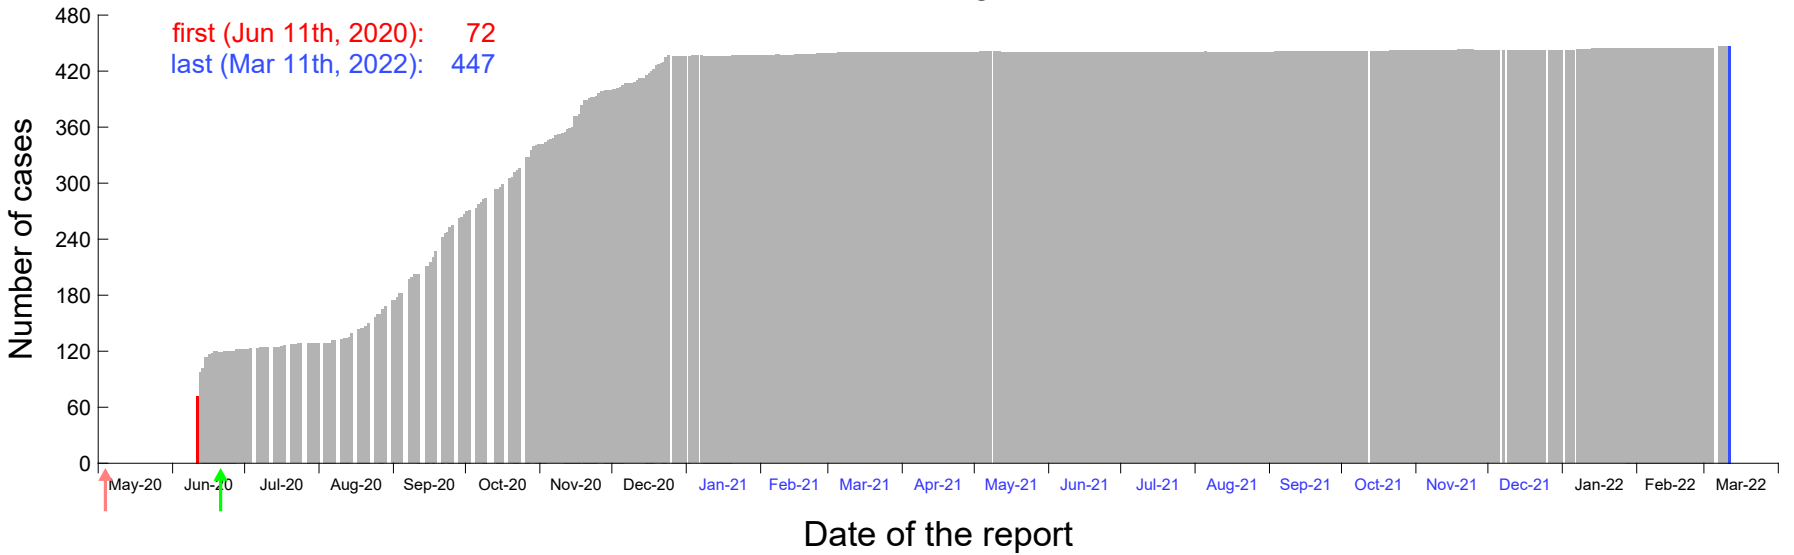

Evolution of the number of cases assigned to Jun 2nd, 2020 in Madrid

Evolution of the number of cases assigned to Jun 3rd, 2020 in Madrid

Evolution of the number of cases assigned to Jun 4th, 2020 in Madrid

Evolution of the number of cases assigned to Jun 5th, 2020 in Madrid

Evolution of the number of cases assigned to Jun 6th, 2020 in Madrid

Evolution of the number of cases assigned to Jun 7th, 2020 in Madrid

Evolution of the number of cases assigned to Jun 8th, 2020 in Madrid

Evolution of the number of cases assigned to Jun 9th, 2020 in Madrid

Evolution of the number of cases assigned to Jun 10th, 2020 in Madrid