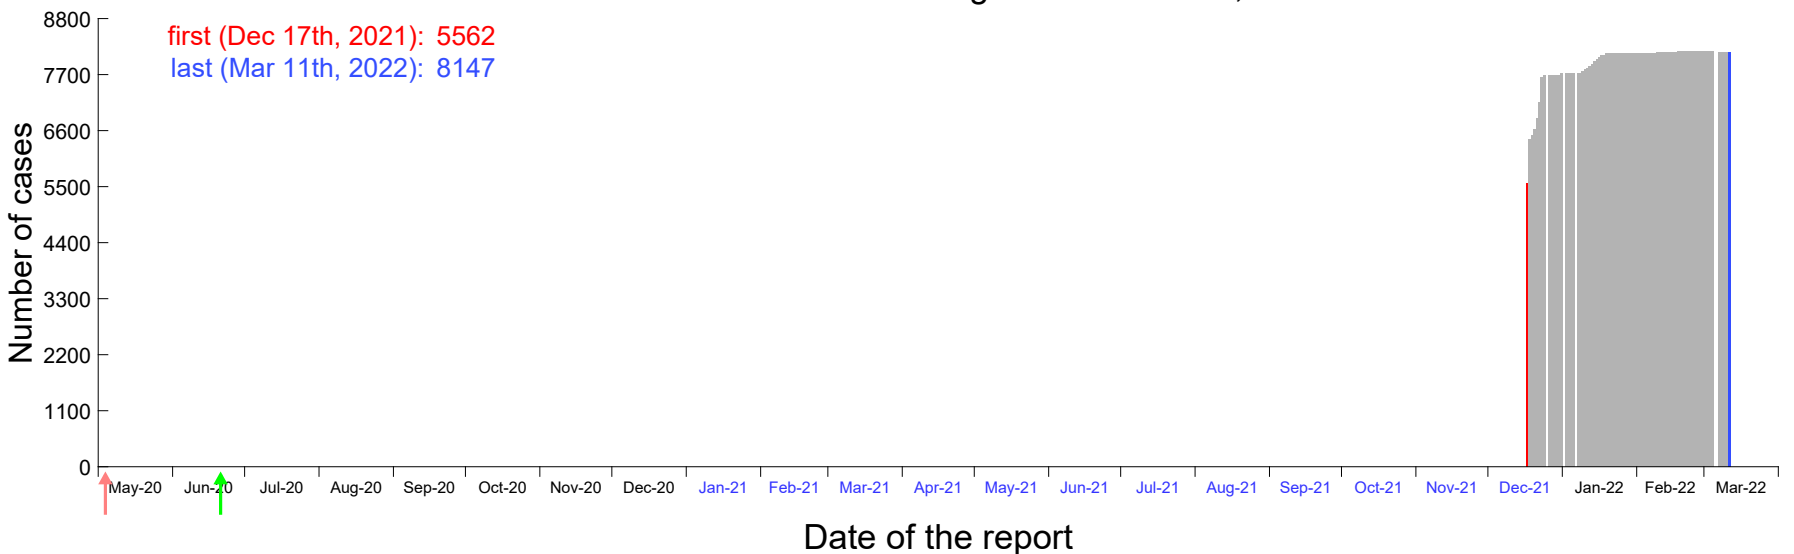

Evolution of the number of cases assigned to Dec 17th, 2021 in Madrid

Evolution of the number of cases assigned to Dec 16th, 2021 in Madrid