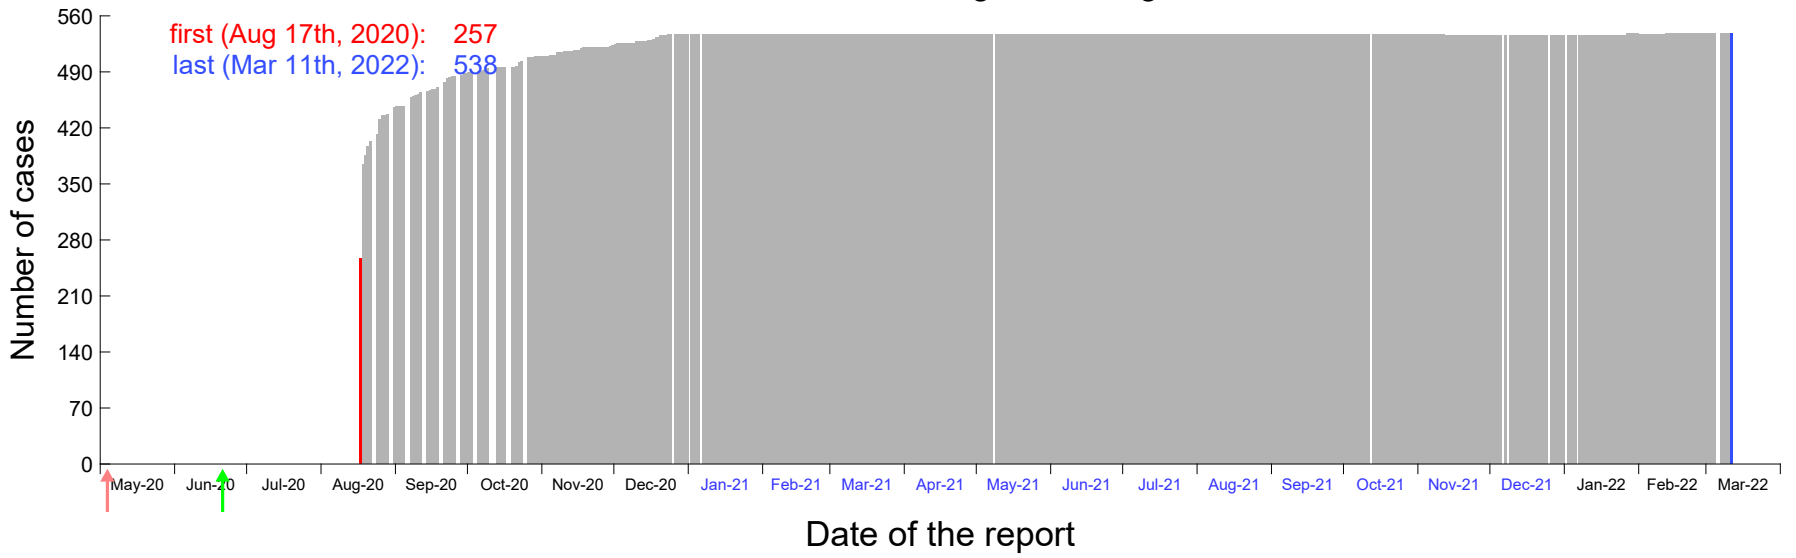

Evolution of the number of cases assigned to Aug 17th, 2020 in Madrid

Evolution of the number of cases assigned to Aug 16th, 2020 in Madrid