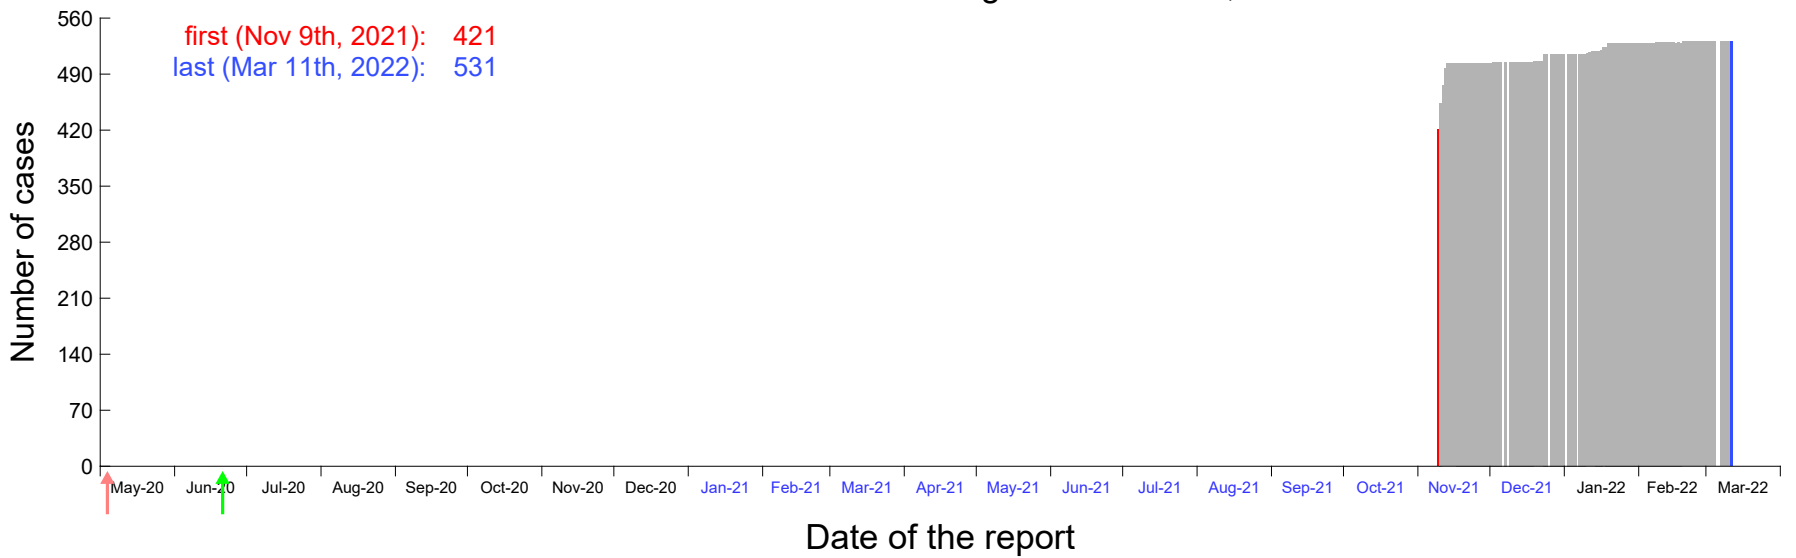

Evolution of the number of cases assigned to Nov 9th, 2021 in Madrid

Evolution of the number of cases assigned to Nov 8th, 2021 in Madrid