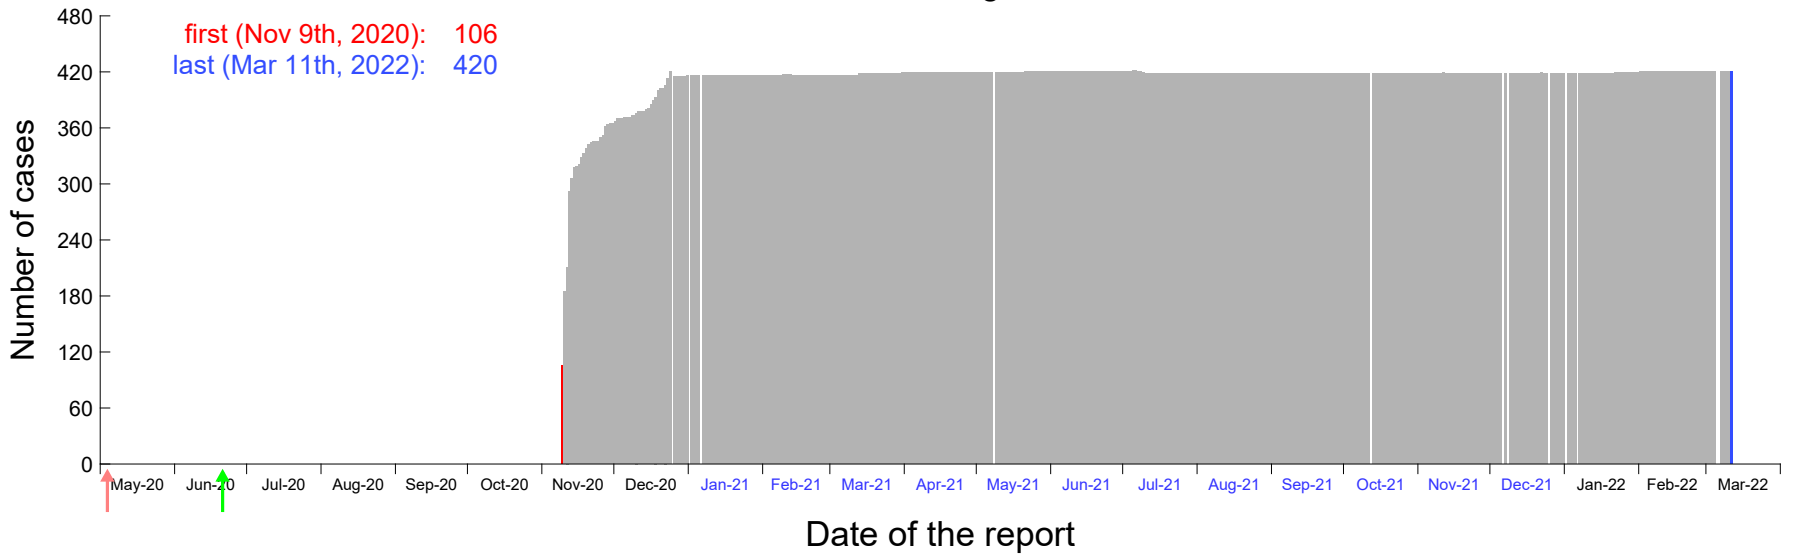

Evolution of the number of cases assigned to Nov 9th, 2020 in Madrid

Evolution of the number of cases assigned to Nov 8th, 2020 in Madrid