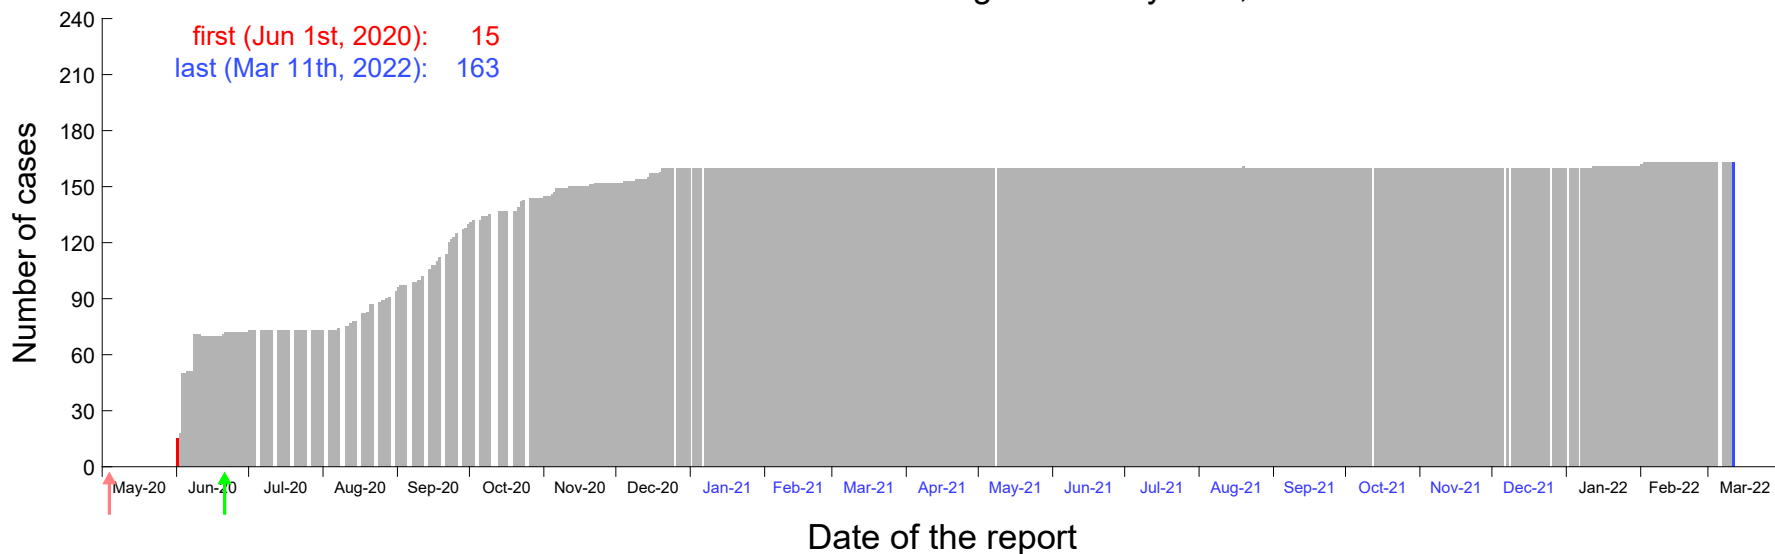

Evolution of the number of cases assigned to May 24th, 2020 in Madrid

Evolution of the number of cases assigned to May 25th, 2020 in Madrid

Evolution of the number of cases assigned to May 26th, 2020 in Madrid

Evolution of the number of cases assigned to May 27th, 2020 in Madrid

Evolution of the number of cases assigned to May 28th, 2020 in Madrid

Evolution of the number of cases assigned to May 29th, 2020 in Madrid

Evolution of the number of cases assigned to May 30th, 2020 in Madrid

Evolution of the number of cases assigned to May 31st, 2020 in Madrid

Evolution of the number of cases assigned to Jun 1st, 2020 in Madrid