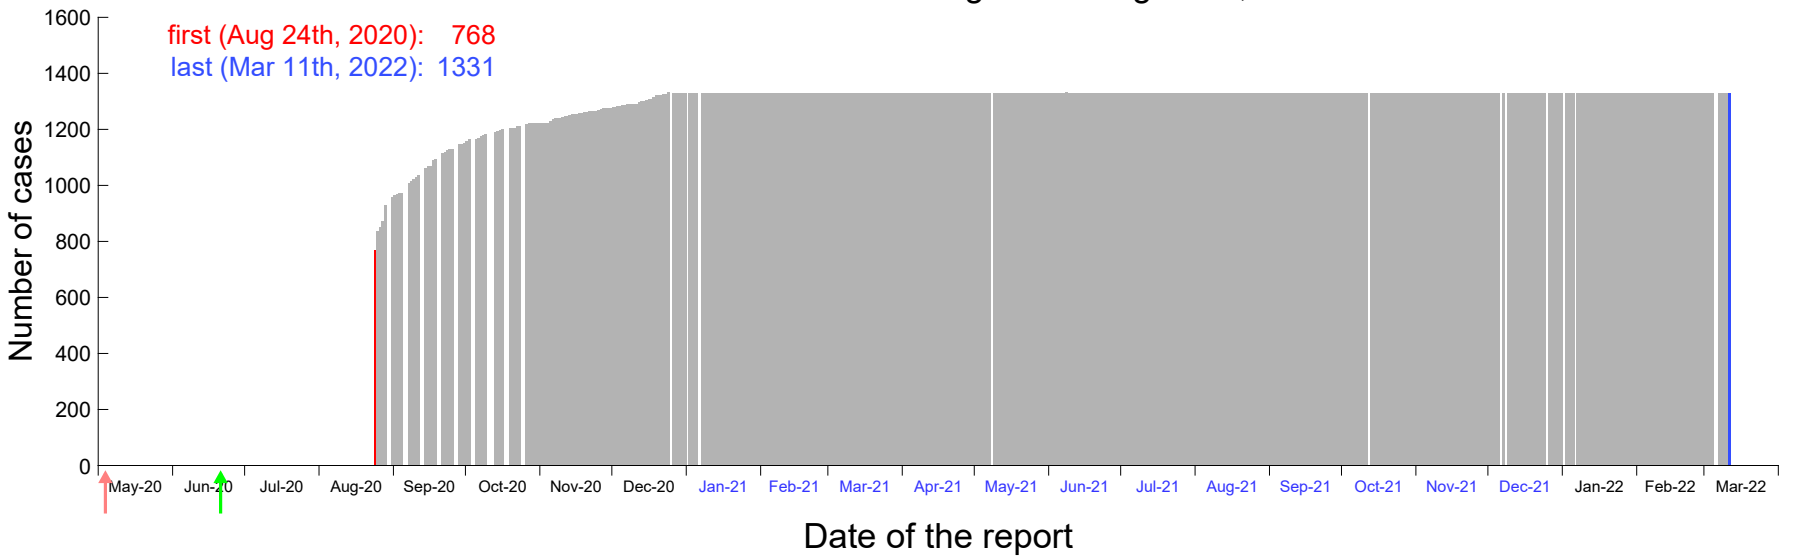

Evolution of the number of cases assigned to Aug 23rd, 2020 in Madrid

Evolution of the number of cases assigned to Aug 22nd, 2020 in Madrid