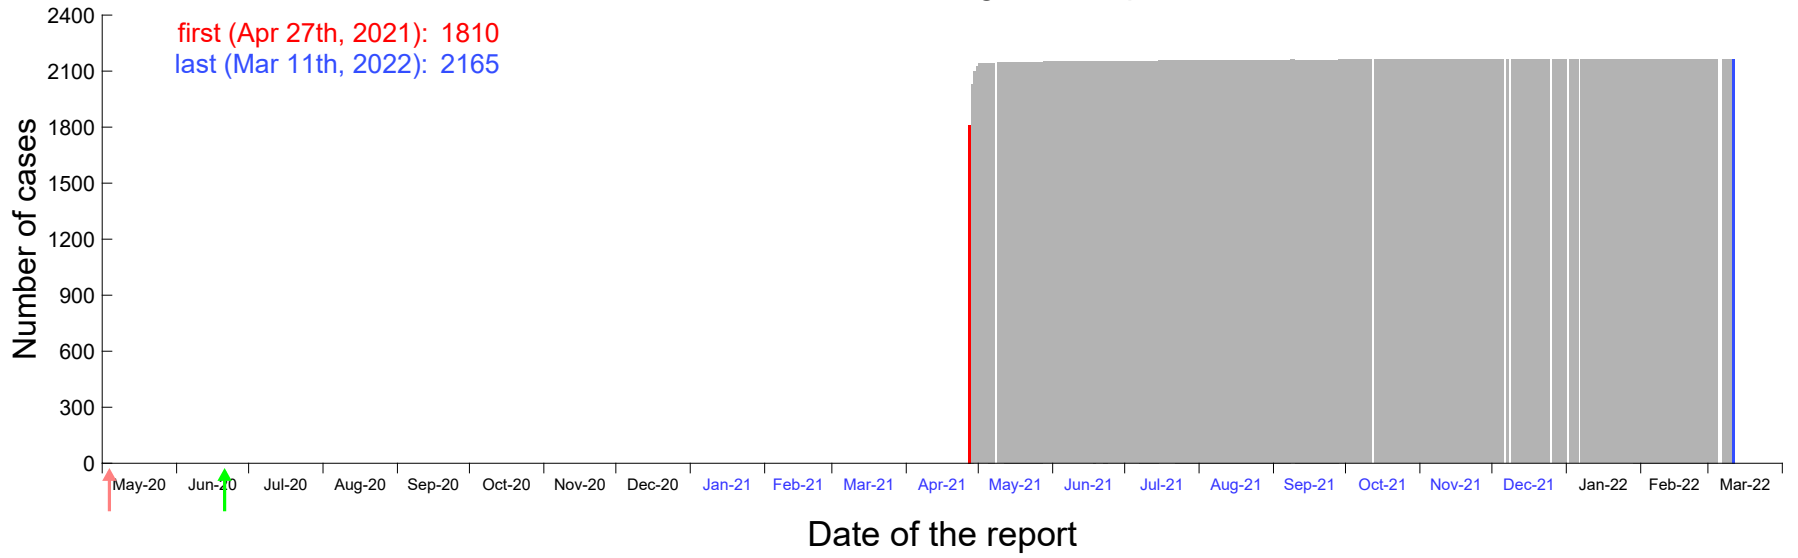

Evolution of the number of cases assigned to Apr 27th, 2021 in Madrid

Evolution of the number of cases assigned to Apr 26th, 2021 in Madrid