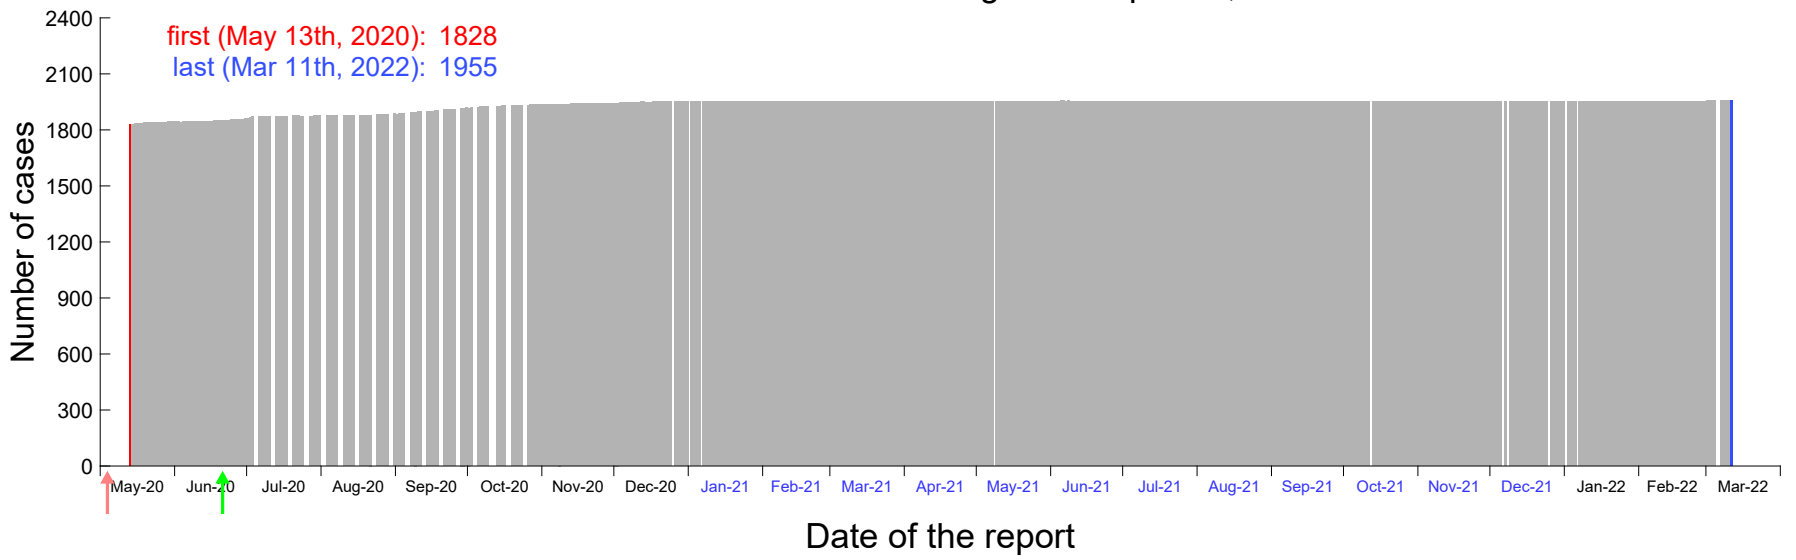

Evolution of the number of cases assigned to Mar 22nd, 2020 in Madrid

Evolution of the number of cases assigned to Mar 23rd, 2020 in Madrid

Evolution of the number of cases assigned to Mar 24th, 2020 in Madrid

Evolution of the number of cases assigned to Mar 25th, 2020 in Madrid

Evolution of the number of cases assigned to Mar 26th, 2020 in Madrid

Evolution of the number of cases assigned to Mar 27th, 2020 in Madrid

Evolution of the number of cases assigned to Mar 28th, 2020 in Madrid

Evolution of the number of cases assigned to Mar 29th, 2020 in Madrid

Evolution of the number of cases assigned to Mar 30th, 2020 in Madrid

Evolution of the number of cases assigned to Mar 31st, 2020 in Madrid

Evolution of the number of cases assigned to Apr 1st, 2020 in Madrid

Evolution of the number of cases assigned to Apr 2nd, 2020 in Madrid